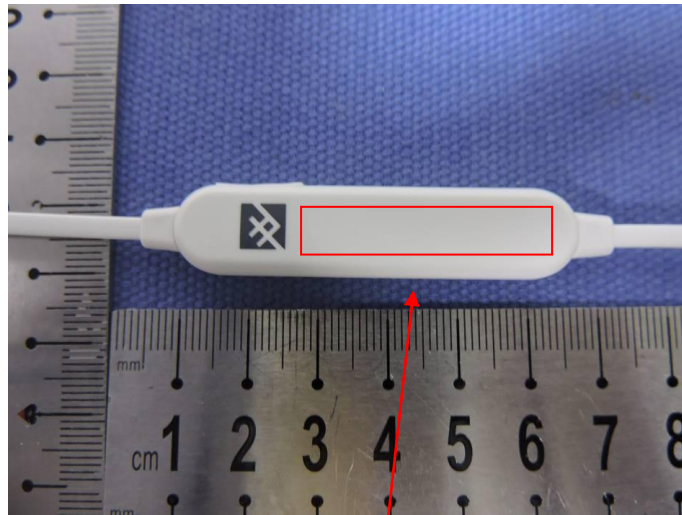

FCC ID: QTG-IFFRWE

Label location

Model: IFFRWE-WHO
FreeRein Wireless
FCC ID: QTG-IFFRWE

Size: 8mm x 30mm