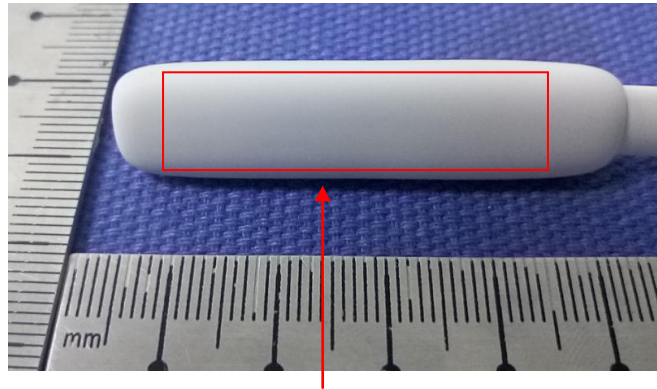

FCC ID: QTG-IFFFWE

Label location

Model: IFFFWE-WH0
Flex Force Wireless
FCC ID: QTG-IFFFWE

Size: 8mm x 30mm