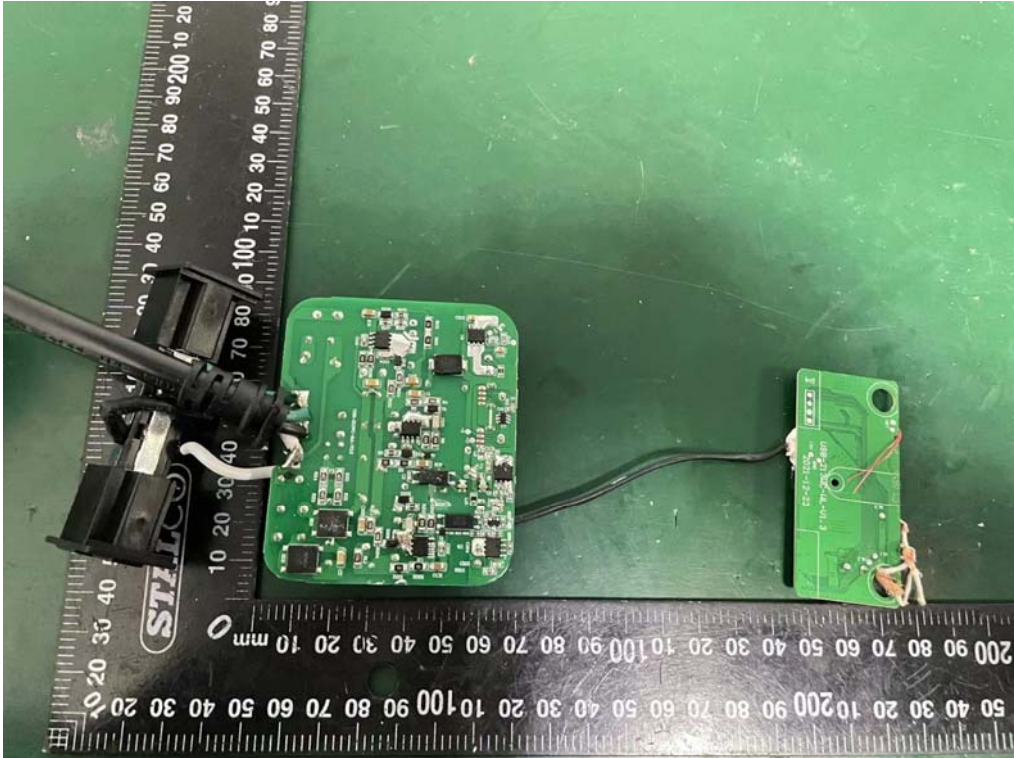

Internal Photos
M/N: HALO-WRLS-STATION

Internal Photos
M/N: HALO-WRLS-STATION

Coil
Antenna