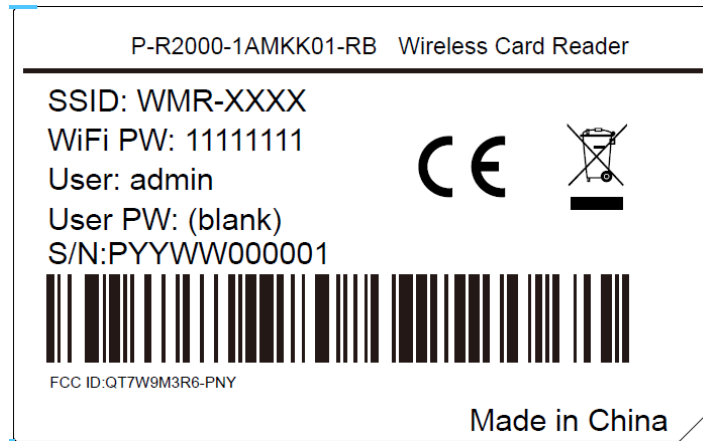

EXHIBIT A - FCC ID LABEL AND LOCATION

FCC ID Label

FCC ID Label Location Information

The label shown shall be permanently affixed at a conspicuous location on the device and be readily visible to the user at the time purchase (Labeling requirements per 2.925)