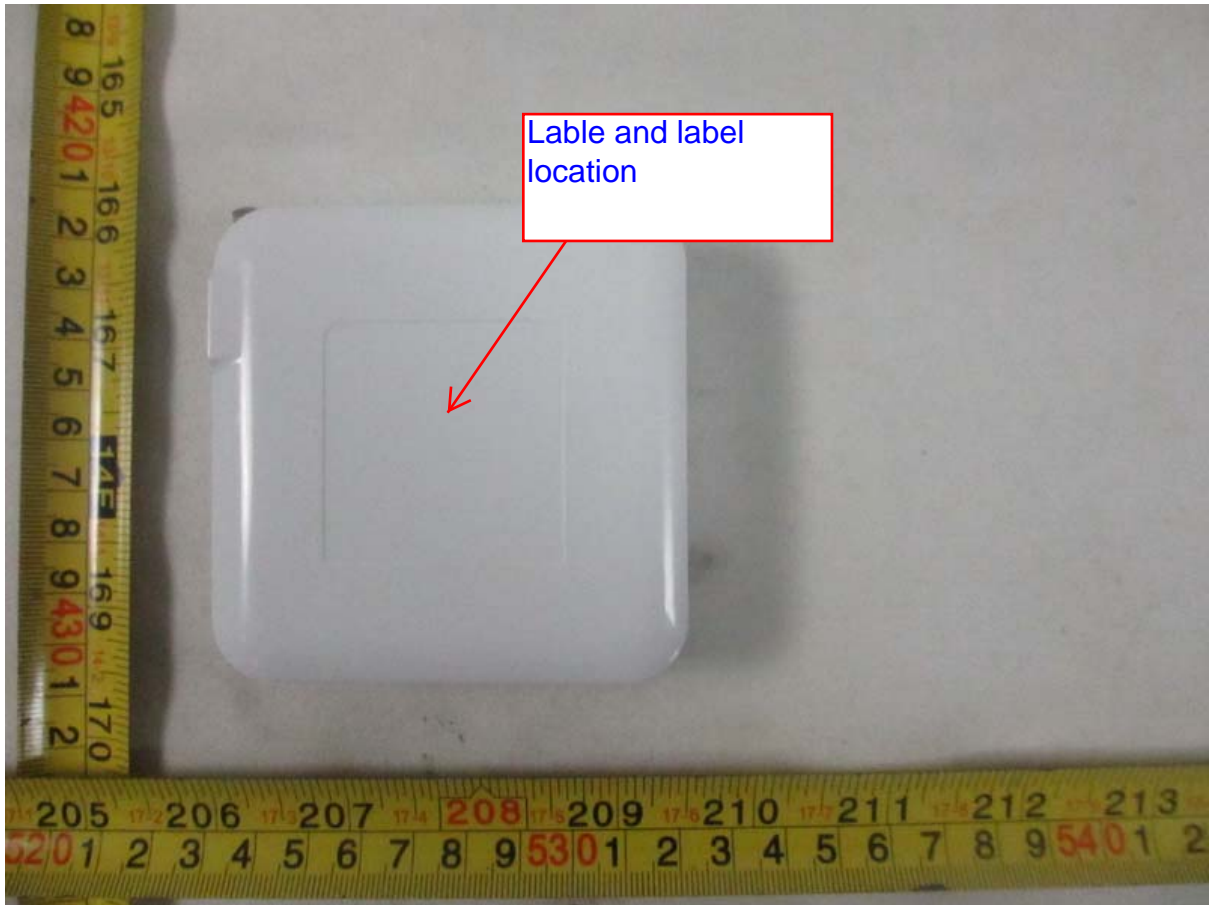

MAC:XXXXXXXXXXXX

Input:100-240V~ 50/60Hz 0.5A

FCC ID:QT7LENOVOPR700

IC:11515A-LENOVOPR700

NO.:ESD-CPE-xx-xxxxx

Made in China

Manufactured for Lenovo

40mm

Lable and label
location