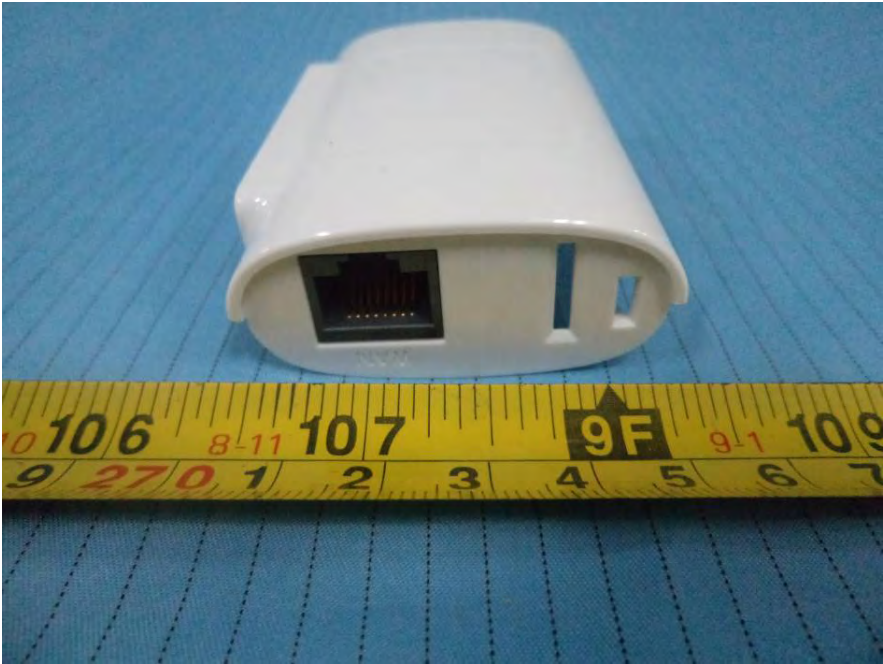

EXHIBIT B - EUT EXTERNAL PHOTOGRAPHS

Model: PON-WIFI-D11U-C52-WG

EUT – Front View

EUT – Rear View

EUT – Top View 1

EUT – Top View 2

EUT – Bottom View 1

EUT – Bottom View 2

EUT – Left View 1

EUT – Left View 2

EUT – Right View

EUT – USB Cable View

Model: PON-WIFI-D11U-C26-WG

EUT – Front View (White)

EUT – Rear View (White)

EUT – Top View 1 (White)

EUT – Top View 2 (White)

EUT – Bottom View 1 (White)

EUT – Bottom View 2 (White)

EUT – Left View (White)

EUT – Right View 1 (White)

EUT – Right View 2 (White)

EUT – Front View (Black 1)

EUT – Rear View (Black 1)