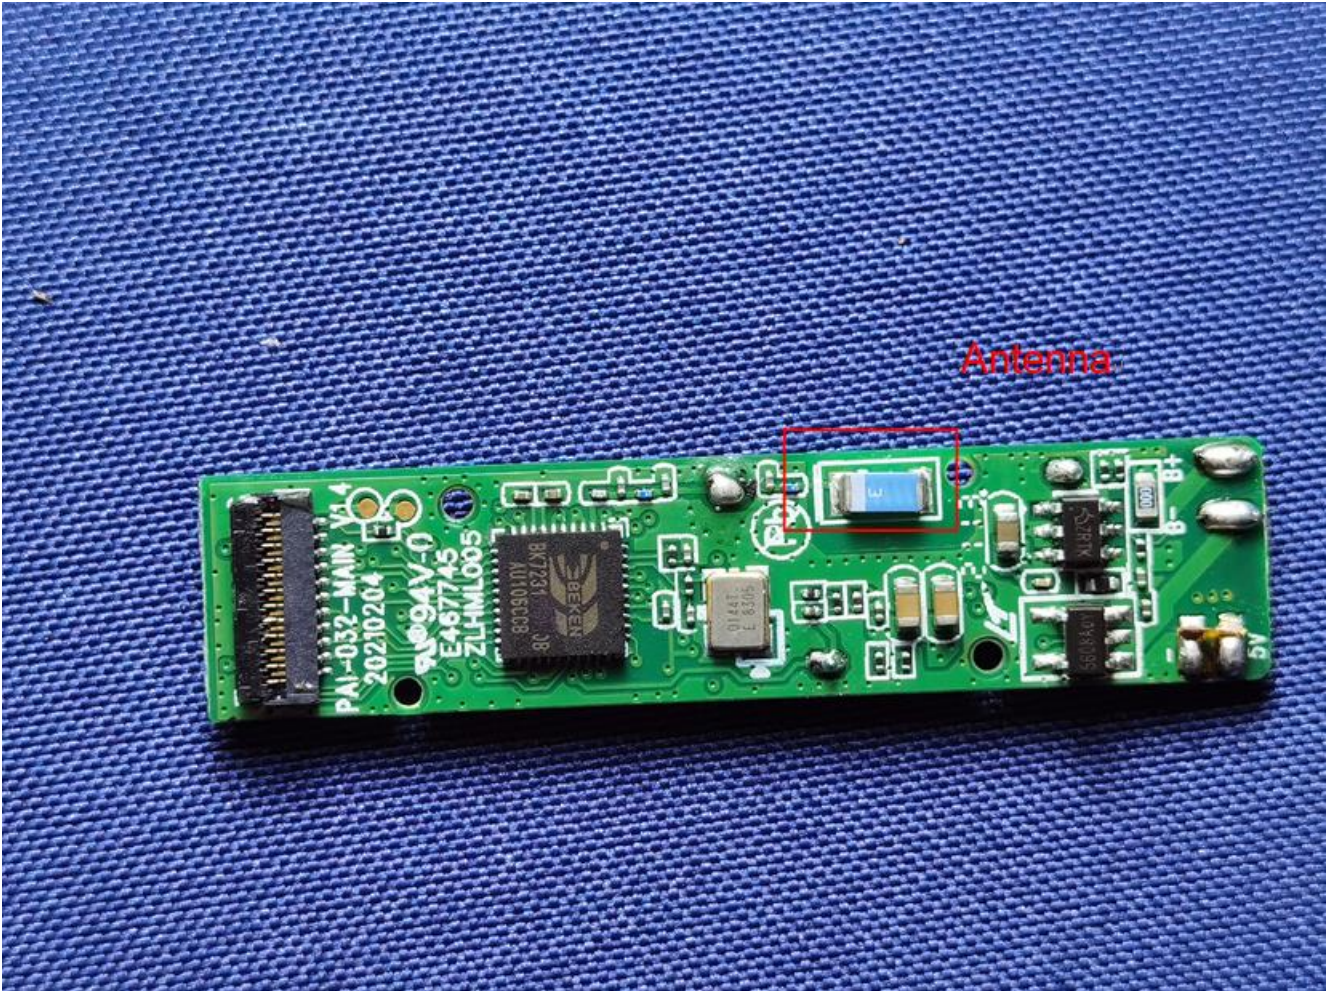

EUT Photos (Model: wisdom)

EUT Antenna Locations

SAR Test Setup Photos

Body

Surface 1 side (0mm)

Surface 2 side(0mm)

Surface 3 side(0mm)

Surface 4 side(0mm)

Surface 5 side(0mm)

Surface 6 side(0mm)