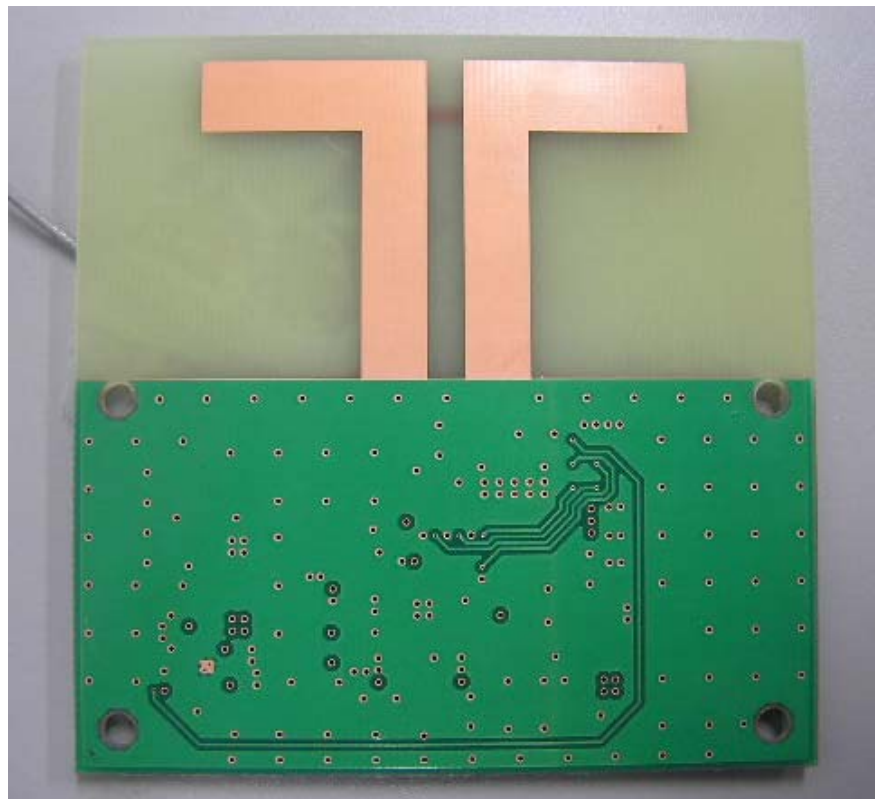

Rimage Corporation
Rimage Everest Printer (CDPR22)
FCC ID: QT5-CDPR22
IC: 4496A-CDPR22

Internal Photo

Top

Top Close up 1

Rimage Corporation
Rimage Everest Printer (CDPR22)
FCC ID: QT5-CDPR22
IC: 4496A-CDPR22

Top Close up 2

Right Open

Rimage Corporation
Rimage Everest Printer (CDPR22)
FCC ID: QT5-CDPR22
IC: 4496A-CDPR22

Left Open

RF PWB Location1

Rimage Corporation
Rimage Everest Printer (CDPR22)
FCC ID: QT5-CDPR22
IC: 4496A-CDPR22

RF Module

RF PWB Location2

Antenna

RF PWB Front Side

RF PWB Rear Side