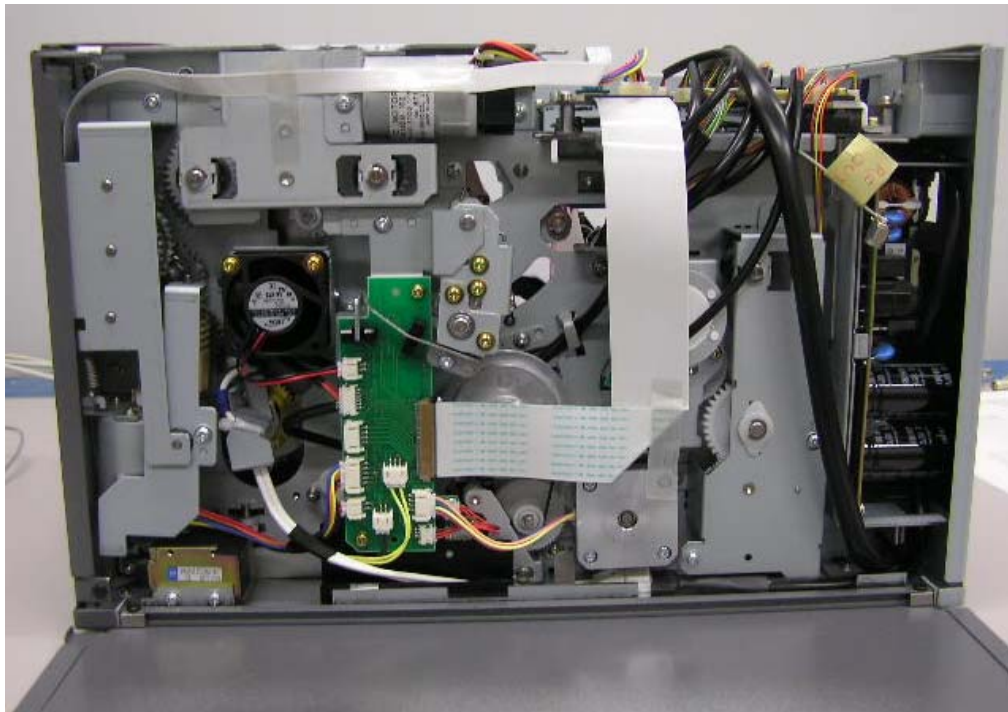

Rimage Corporation
Rimage Everest Printer (CDPR22)
FCC ID: QT5-CDPR22
IC: 4496A-CDPR22

Internal Photo

Top

Top Close up 1

Rimage Corporation
Rimage Everest Printer (CDPR22)
FCC ID: QT5-CDPR22
IC: 4496A-CDPR22

Top Close up 2

Right Open

Rimage Corporation
Rimage Everest Printer (CDPR22)
FCC ID: QT5-CDPR22
IC: 4496A-CDPR22

Left Open

RF PWB Location1

Rimage Corporation
Rimage Everest Printer (CDPR22)
FCC ID: QT5-CDPR22
IC: 4496A-CDPR22