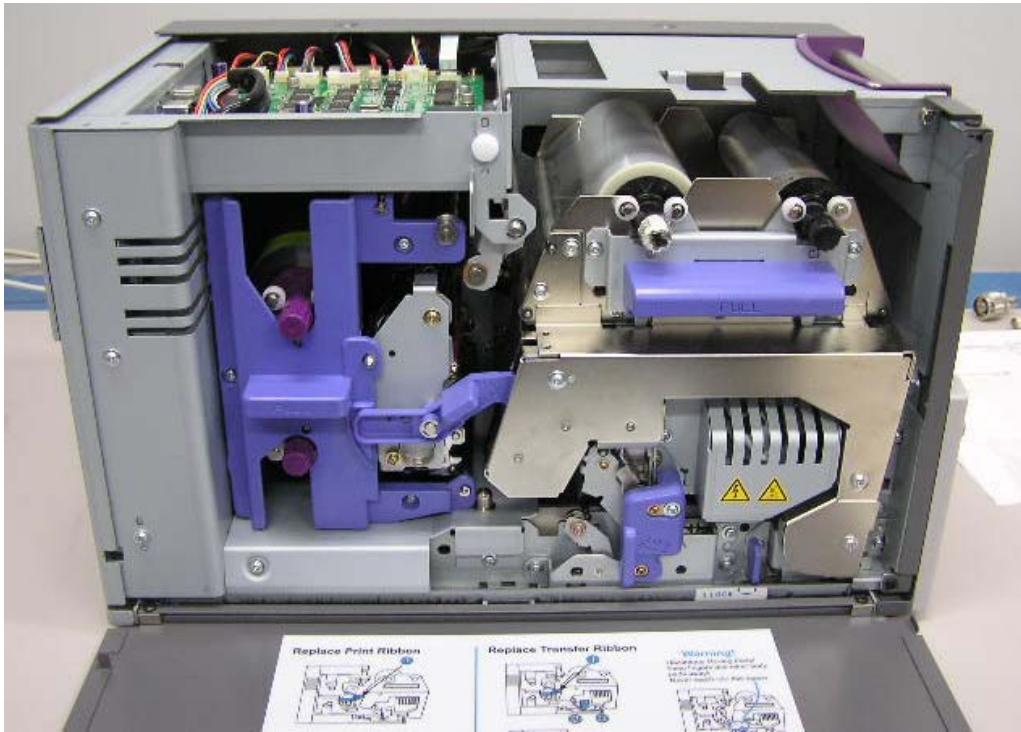

Rimage Corporation
Rimage Everest Printer (CDPR22)
FCC ID: QT5-CDPR22
IC: 4496A-CDPR22

Internal Photo

Top

Top Close up 1

Rimage Corporation
Rimage Everest Printer (CDPR22)
FCC ID: QT5-CDPR22
IC: 4496A-CDPR22

Top Close up 2

Right Open

Rimage Corporation
Rimage Everest Printer (CDPR22)
FCC ID: QT5-CDPR22
IC: 4496A-CDPR22

Left Open

RF PWB Location1

Rimage Corporation
Rimage Everest Printer (CDPR22)
FCC ID: QT5-CDPR22
IC: 4496A-CDPR22