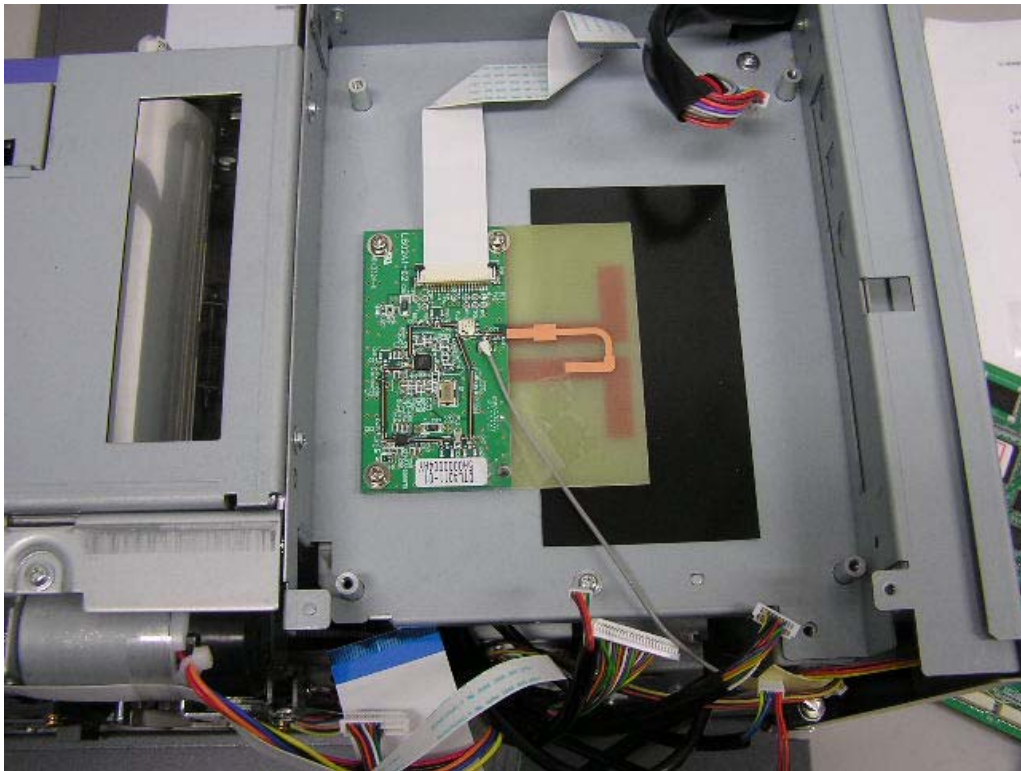

Rimage Corporation
Rimage Everest Printer (CDPR22)
FCC ID: QT5-CDPR22
IC: 4496A-CDPR22

Internal Photo

Top

Top Close up 1

Rimage Corporation
Rimage Everest Printer (CDPR22)
FCC ID: QT5-CDPR22
IC: 4496A-CDPR22

Top Close up 2

Right Open

Rimage Corporation
Rimage Everest Printer (CDPR22)
FCC ID: QT5-CDPR22
IC: 4496A-CDPR22

Left Open

RF PWB Location1

Rimage Corporation
Rimage Everest Printer (CDPR22)
FCC ID: QT5-CDPR22
IC: 4496A-CDPR22