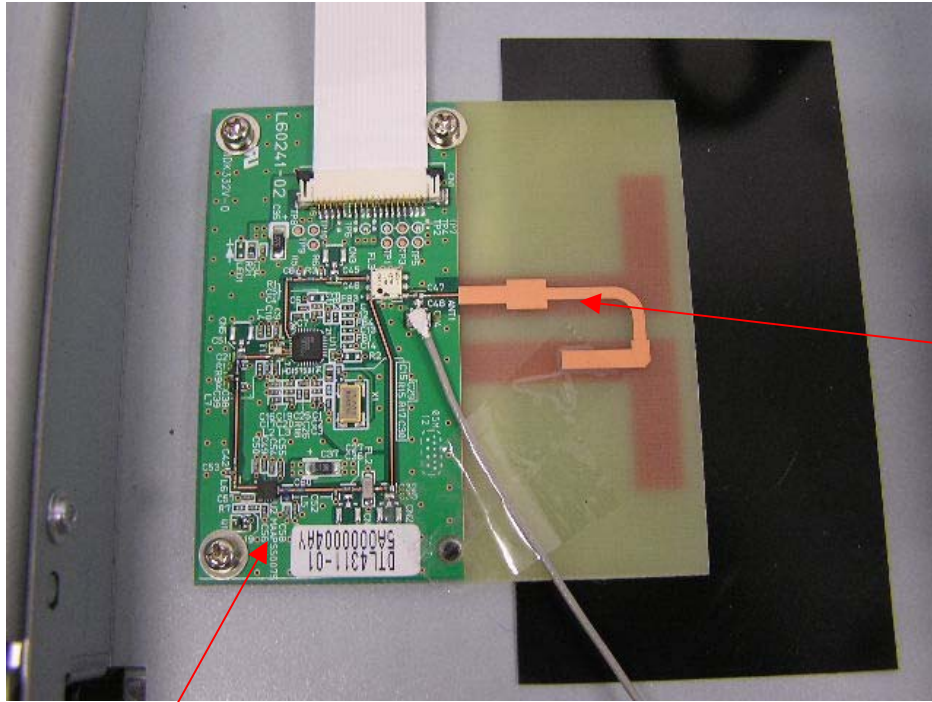

Rimage Corporation
Rimage Everest Printer (CDPR22)
FCC ID: QT5-CDPR22
IC: 4496A-CDPR22

Internal Photo

Top

Top Close up 1

Rimage Corporation
Rimage Everest Printer (CDPR22)
FCC ID: QT5-CDPR22
IC: 4496A-CDPR22

Top Close up 2

Right Open

Rimage Corporation
Rimage Everest Printer (CDPR22)
FCC ID: QT5-CDPR22
IC: 4496A-CDPR22

Left Open

RF PWB Location1

Rimage Corporation
Rimage Everest Printer (CDPR22)
FCC ID: QT5-CDPR22
IC: 4496A-CDPR22

RF Module

RF PWB Location2

Antenna

RF PWB Front Side

RF PWB Rear Side