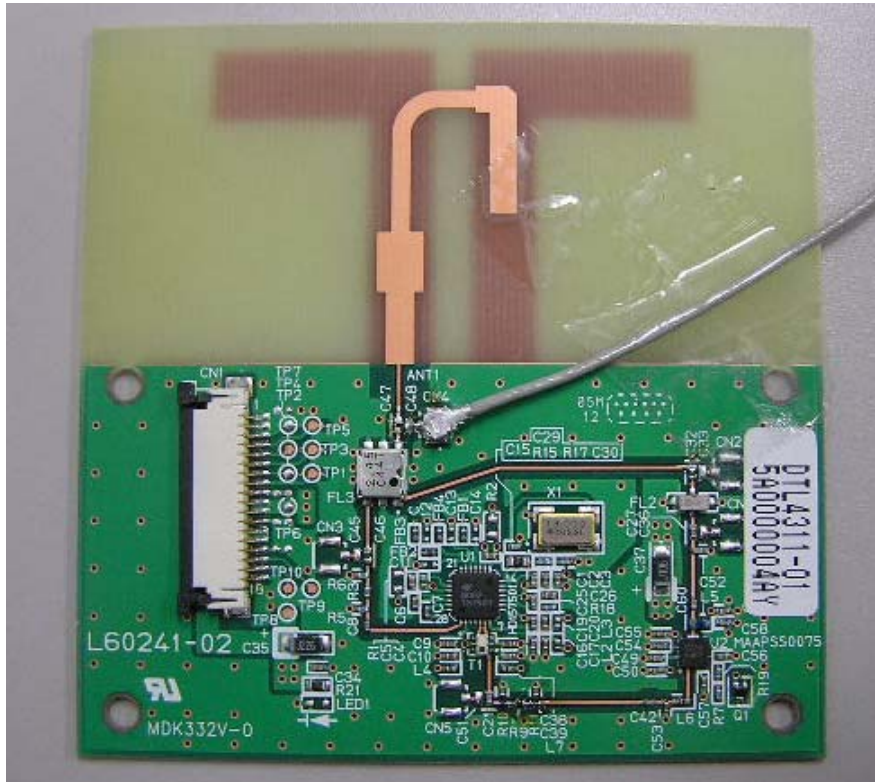

Rimage Corporation
Rimage Everest Printer (CDPR22)
FCC ID: QT5-CDPR22
IC: 4496A-CDPR22

Internal Photo

Top

Top Close up 1

Rimage Corporation
Rimage Everest Printer (CDPR22)
FCC ID: QT5-CDPR22
IC: 4496A-CDPR22

Top Close up 2

Right Open

Rimage Corporation
Rimage Everest Printer (CDPR22)
FCC ID: QT5-CDPR22
IC: 4496A-CDPR22

Left Open

RF PWB Location1

Rimage Corporation
Rimage Everest Printer (CDPR22)
FCC ID: QT5-CDPR22
IC: 4496A-CDPR22

RF Module

RF PWB Location2

Antenna

RF PWB Front Side

RF PWB Rear Side