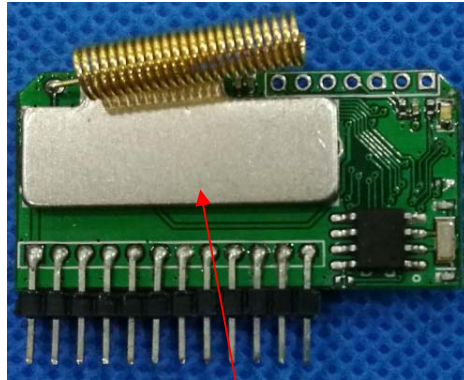

Label and location

WELL SHIN®

Model : WS-SHWIFI-04F

FCC ID: QT4-WSSHWIFI04F

XXXXXXXXXXXXXX