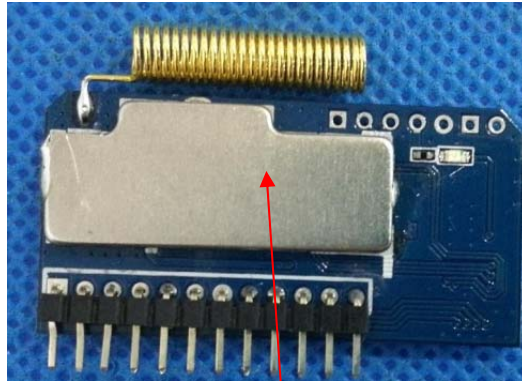

Label and location

WELL SHIN®

Model : WS-SHWIFI-04E

FCC ID: QT4-WSSHWIFI04E

XXXXXXXXXXXXXXXX