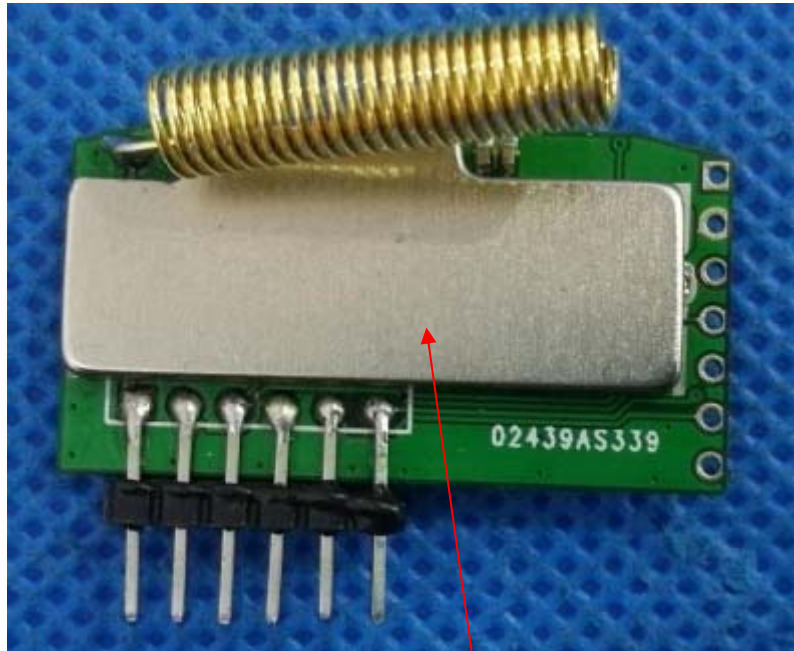

Label and location

WELL SHIN®

Model: WS-SHWIFI-04D

FCC ID: QT4-WSSHWIFI04D

XXXXXXXXXXXXXXXXXX