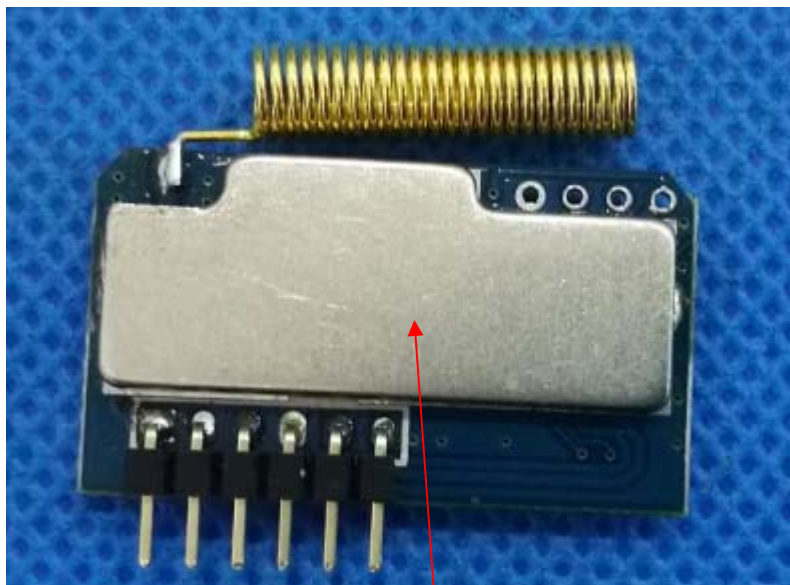

Label and location

WELL SHIN[®]

Model : WS-SHWIFI-04C

FCC ID: QT4-WSSHWIFI04C

XXXXXXXXXXXXXXXXXX