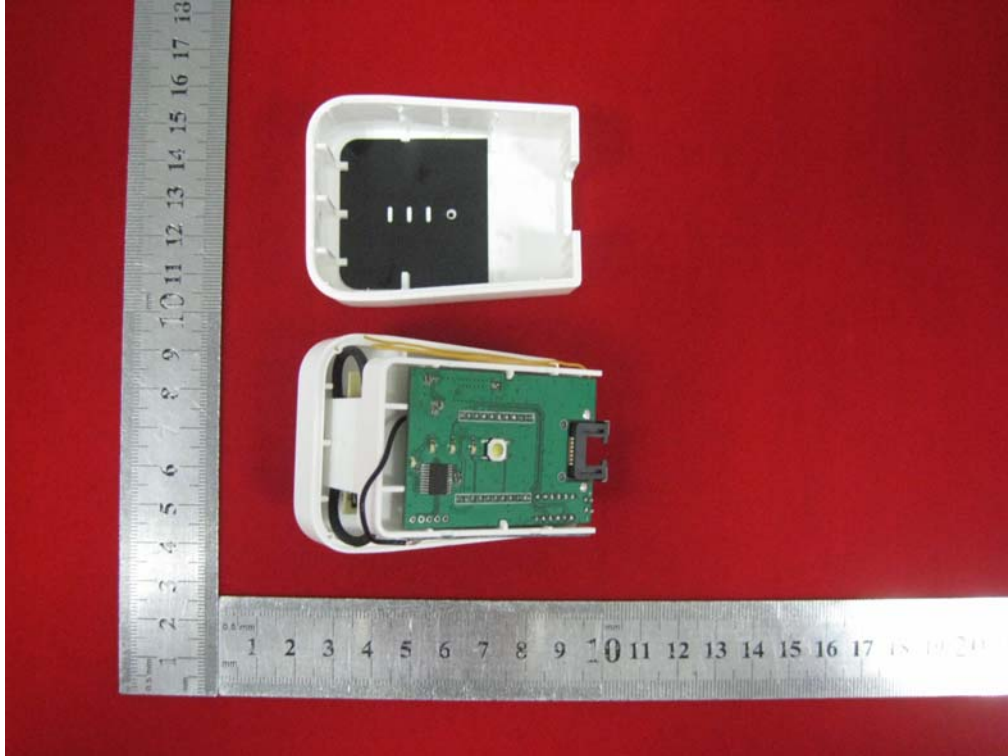

Internal photo

FCC ID:QT4-WS4392

IC:22090-WS4392

Copper wire Antenna

PCB Antenna