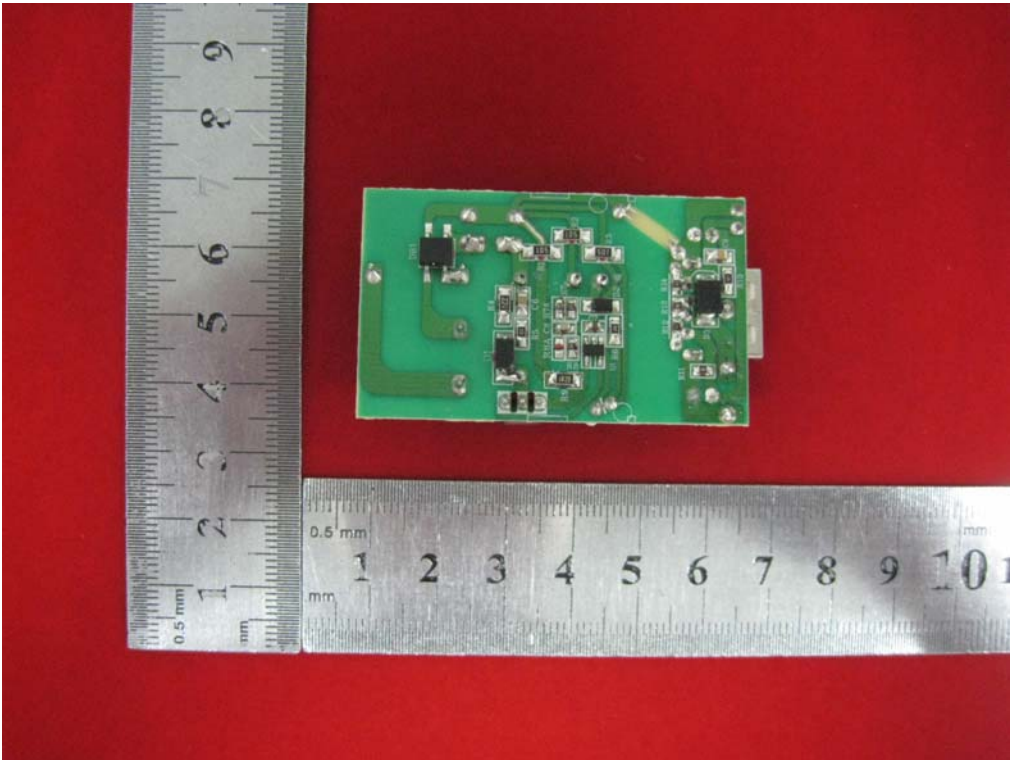

Internal photo

FCC ID:QT4-WS4392

IC:22090-WS4392

Copper wire Antenna

PCB Antenna