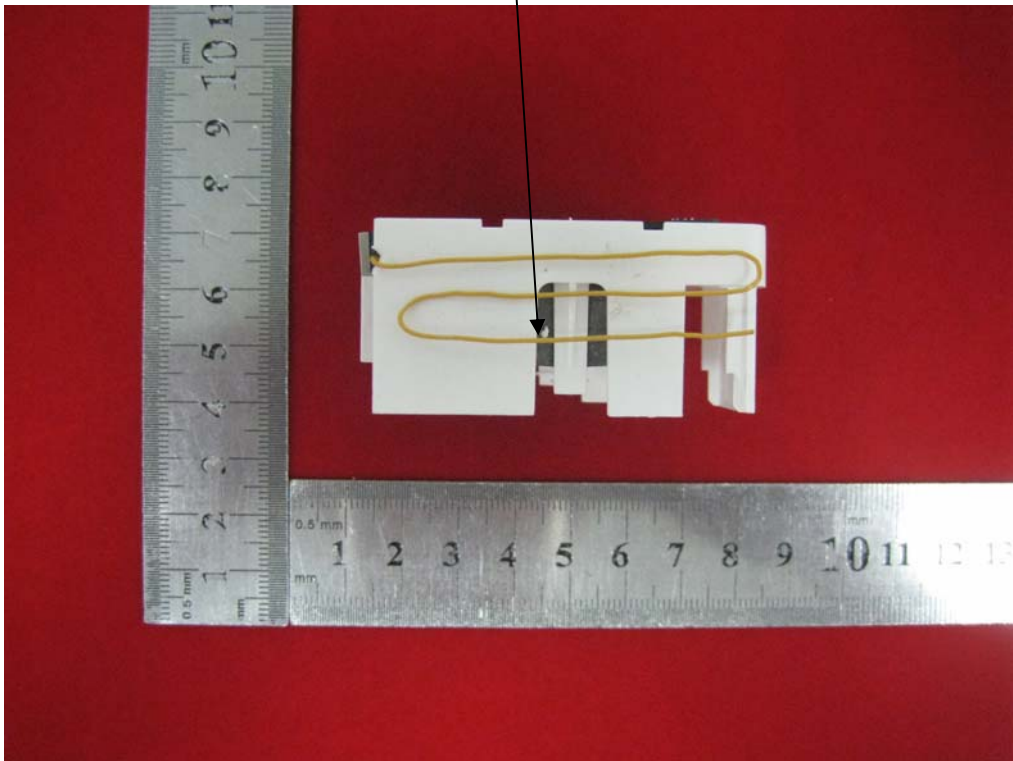

Internal photo

FCC ID:QT4-WS4392

IC:22090-WS4392

Copper wire Antenna

PCB Antenna