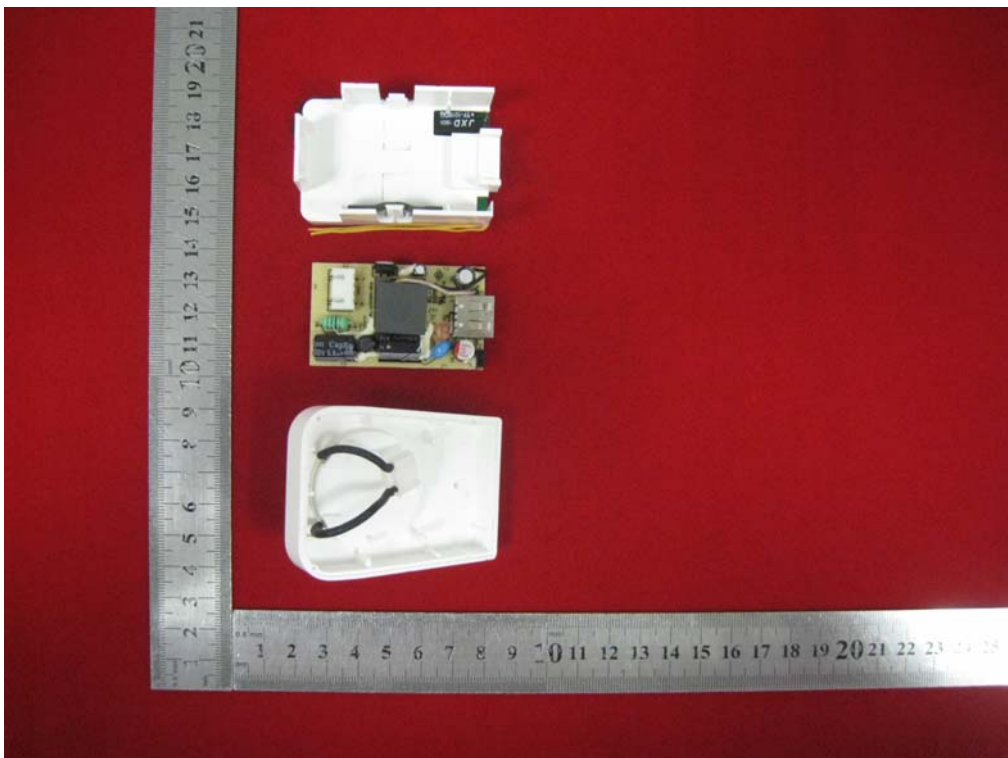

Internal photo

FCC ID:QT4-WS4392

IC:22090-WS4392

Copper wire Antenna

PCB Antenna