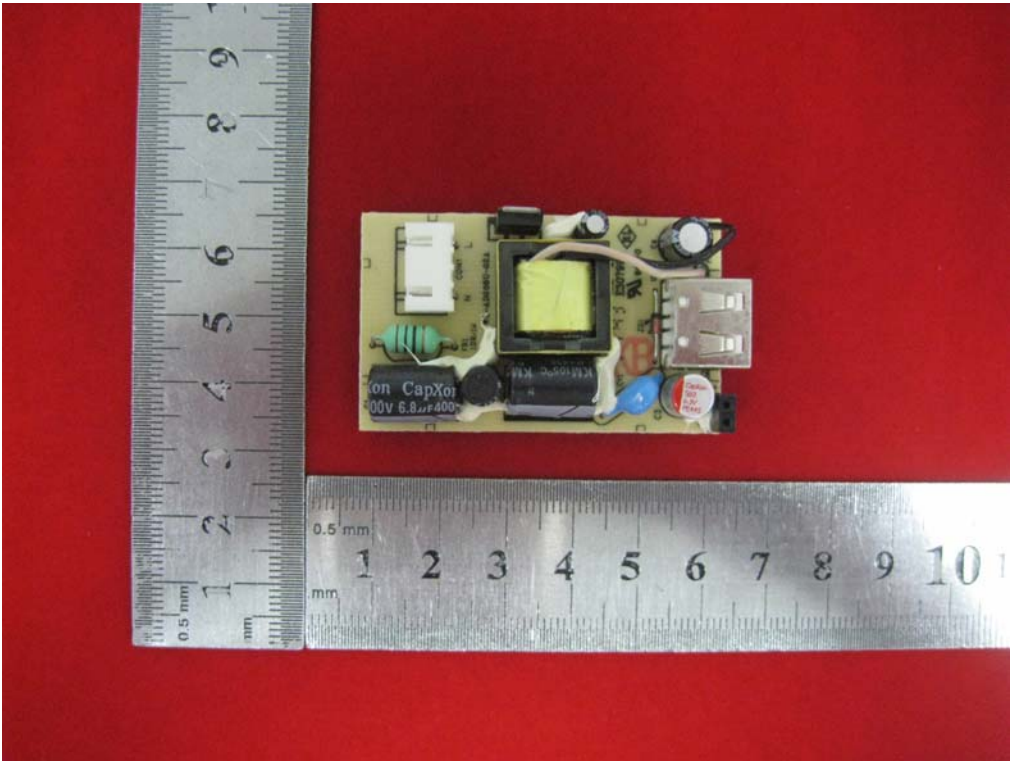

Internal photo

FCC ID:QT4-WS4392

IC:22090-WS4392

Copper wire Antenna

PCB Antenna