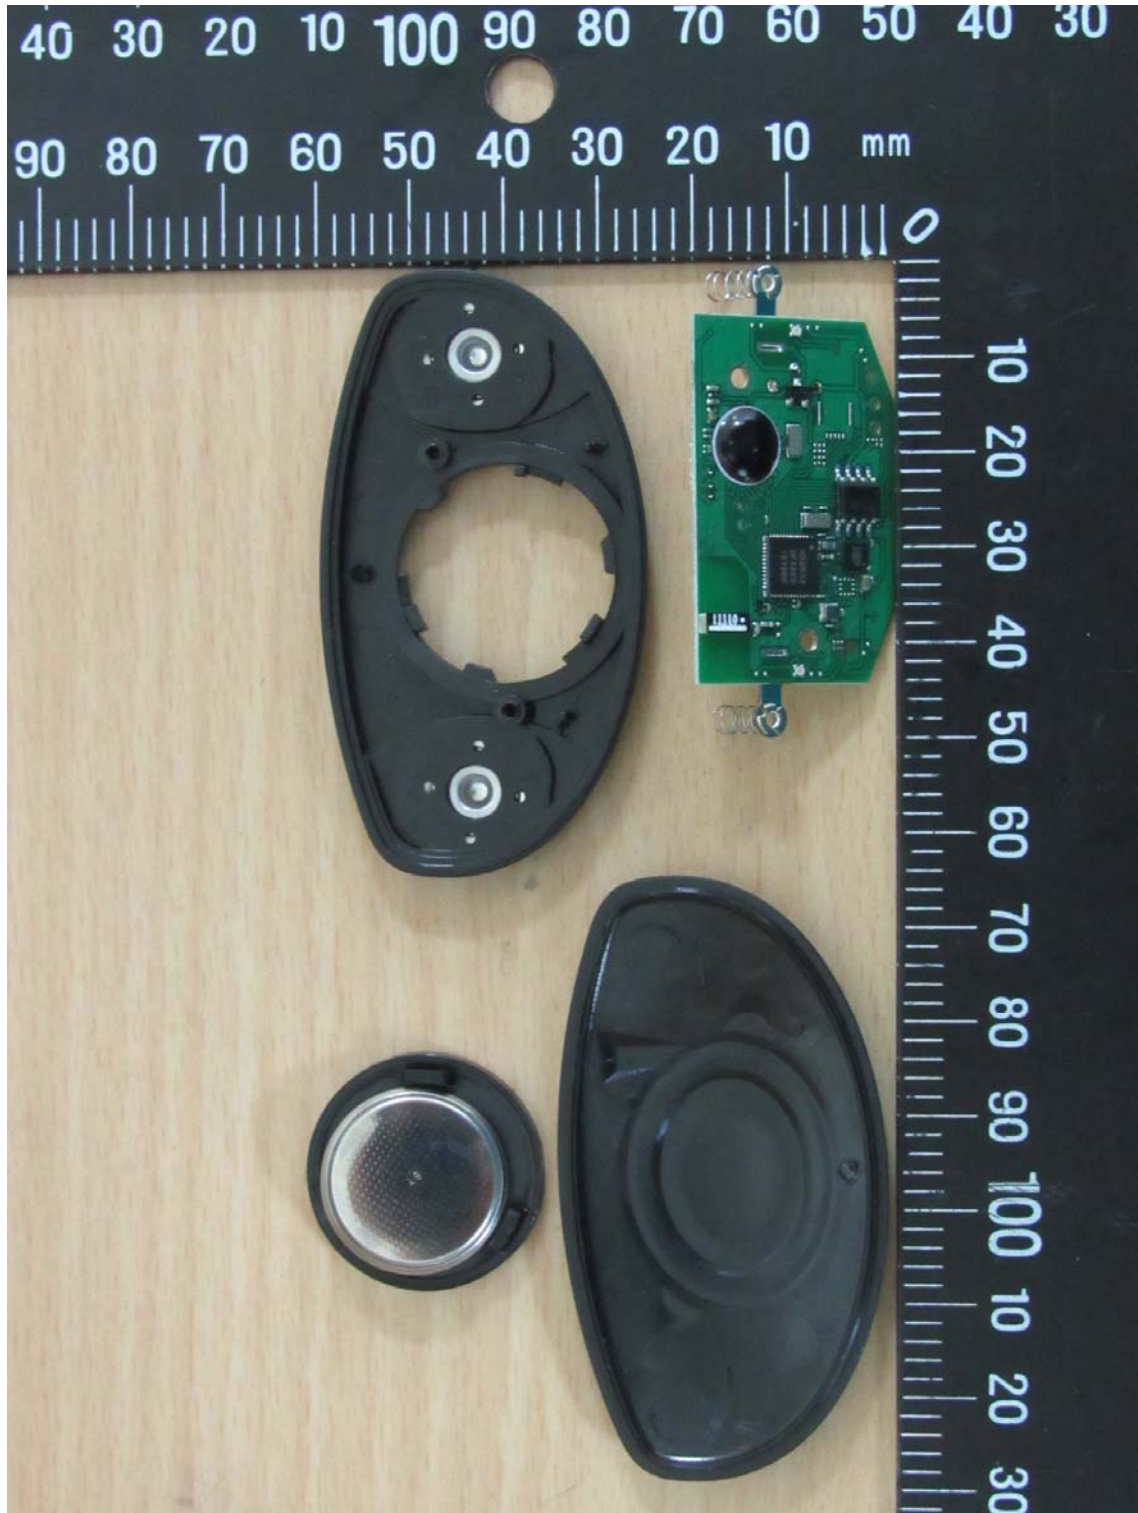

Registration number: W6M21702-16604-FCC

FCC ID: QSWDHRCS2

Internal Photos

Model number: ZT31D-F

Registration number: W6M21702-16604-FCC  
FCC ID: QSWDHRCS2

Registration number: W6M21702-16604-FCC  
FCC ID: QSWDHRC52