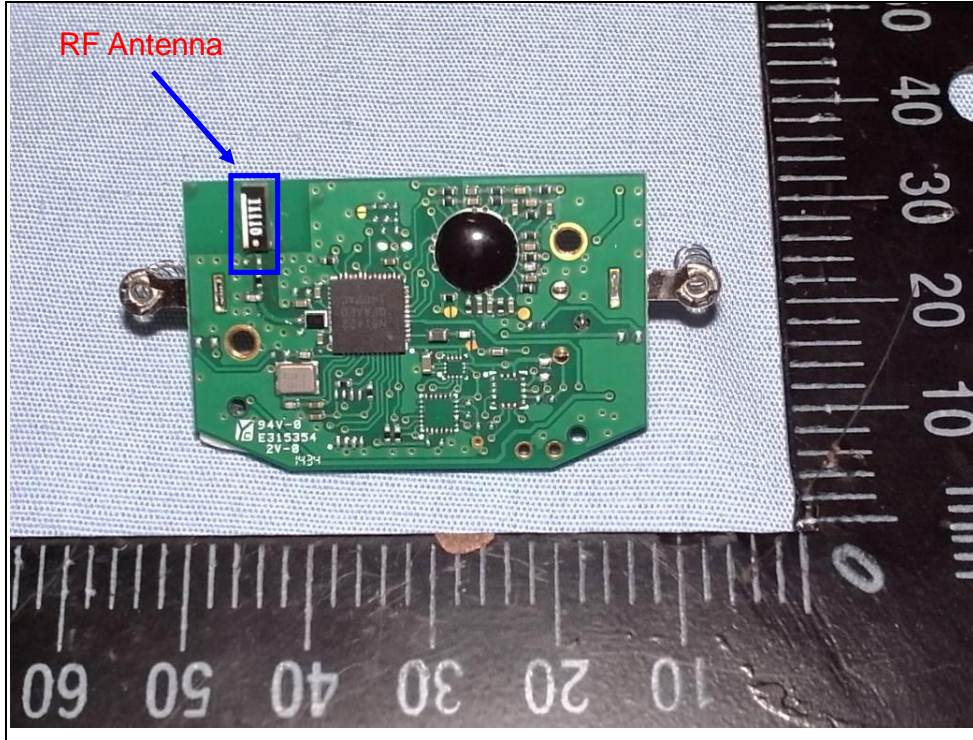

Spectrum Research & Testing Lab., Inc.  
No.167, Ln. 780, Shan-Tong Rd., Ling 8, Shan-Tong Li,  
Chung-Li City, Taoyuan County 320, Taiwan (R.O.C.)

## PHOTOS OF EUT - Internal

TOP

PCB

**Spectrum Research & Testing Lab., Inc.**  
No.167, Ln. 780, Shan-Tong Rd., Ling 8, Shan-Tong Li,  
Chung-Li City, Taoyuan County 320, Taiwan (R.O.C.)

IC

**Spectrum Research & Testing Lab., Inc.**  
No.167, Ln. 780, Shan-Tong Rd., Ling 8, Shan-Tong Li,  
Chung-Li City, Taoyuan County 320, Taiwan (R.O.C.)