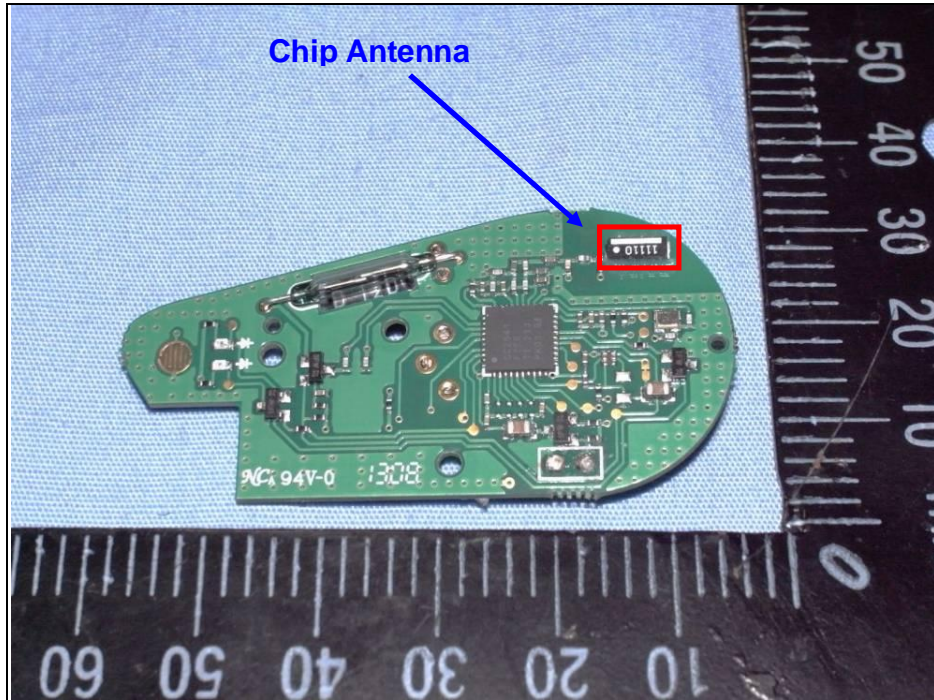

Spectrum Research & Testing Lab., Inc.
No.167, Ln. 780, Shan-Tong Rd., Ling 8, Shan-Tong Li,
Chung-Li City, Taoyuan County 320, Taiwan (R.O.C.)

PHOTOS OF EUT - Internal

TOP

Spectrum Research & Testing Lab., Inc.
No.167,Ln. 780, Shan-Tong Rd.,Ling 8, Shan-Tong Li,
Chung-Li City, Taoyuan County 320, Taiwan (R.O.C.)

PCB

Spectrum Research & Testing Lab., Inc.
No.167,Ln. 780, Shan-Tong Rd.,Ling 8, Shan-Tong Li,
Chung-Li City, Taoyuan County 320, Taiwan (R.O.C.)

IC

Spectrum Research & Testing Lab., Inc.
No.167, Ln. 780, Shan-Tong Rd., Ling 8, Shan-Tong Li,
Chung-Li City, Taoyuan County 320, Taiwan (R.O.C.)