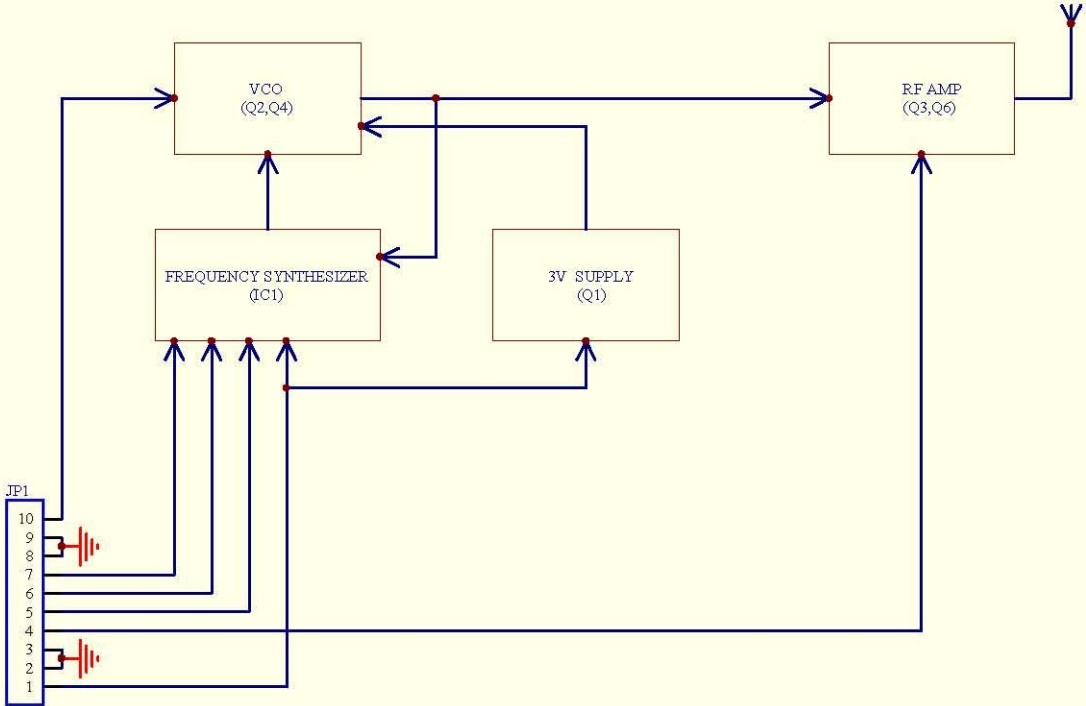

Frequency Range:720-806MHz

Title		
Size	Number	Revision
A4		
Date:	4-Jan-2007	Sheet of
File:	E:\PCB\KST-6U\KST-6U.ddb	Drawn By: