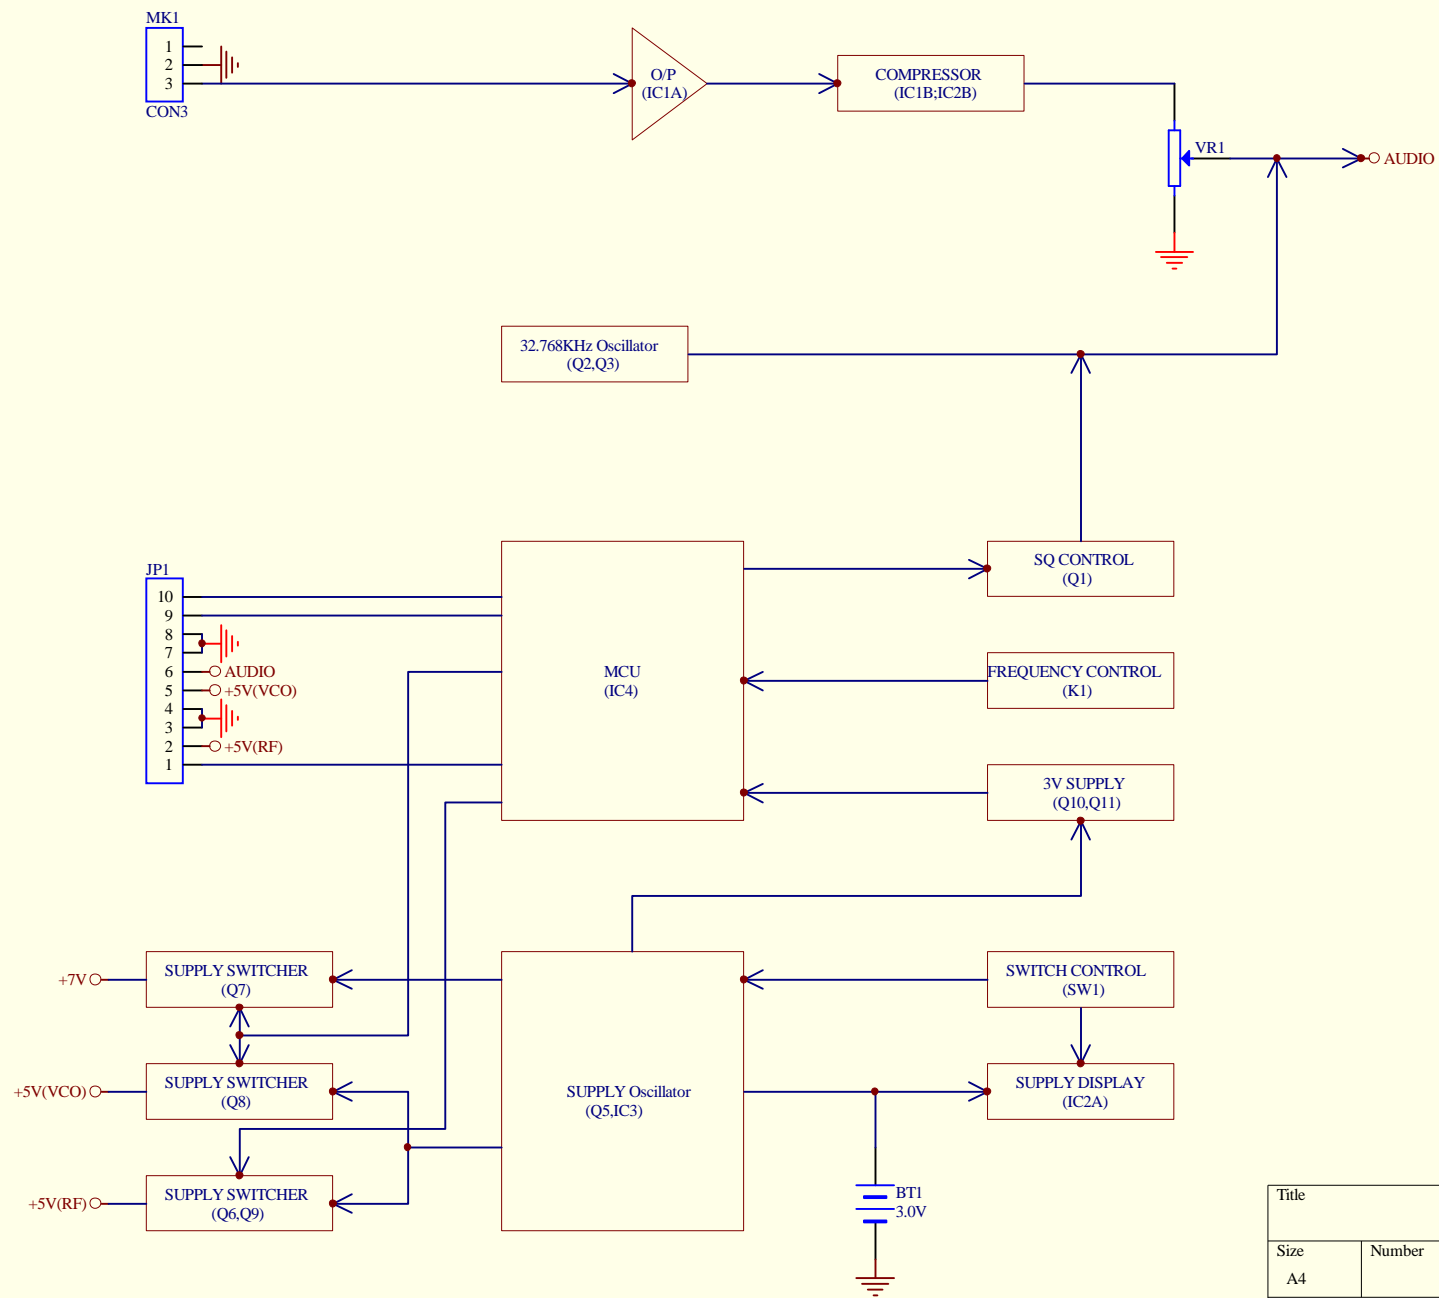

Frequency Range: 720-806MHz

Title		
Size	Number	Revision
A4		
Date:	4-Jan-2007	Sheet of
File:	E:\PCB\KLT-6U\MyDesignddb	Drawn By:

Title		
Size	Number	Revision
A4		
Date:	4-Jan-2007	Sheet of
File:	E:\PCB\志\KST-6U\KST-6U.ddb	Drawn By: