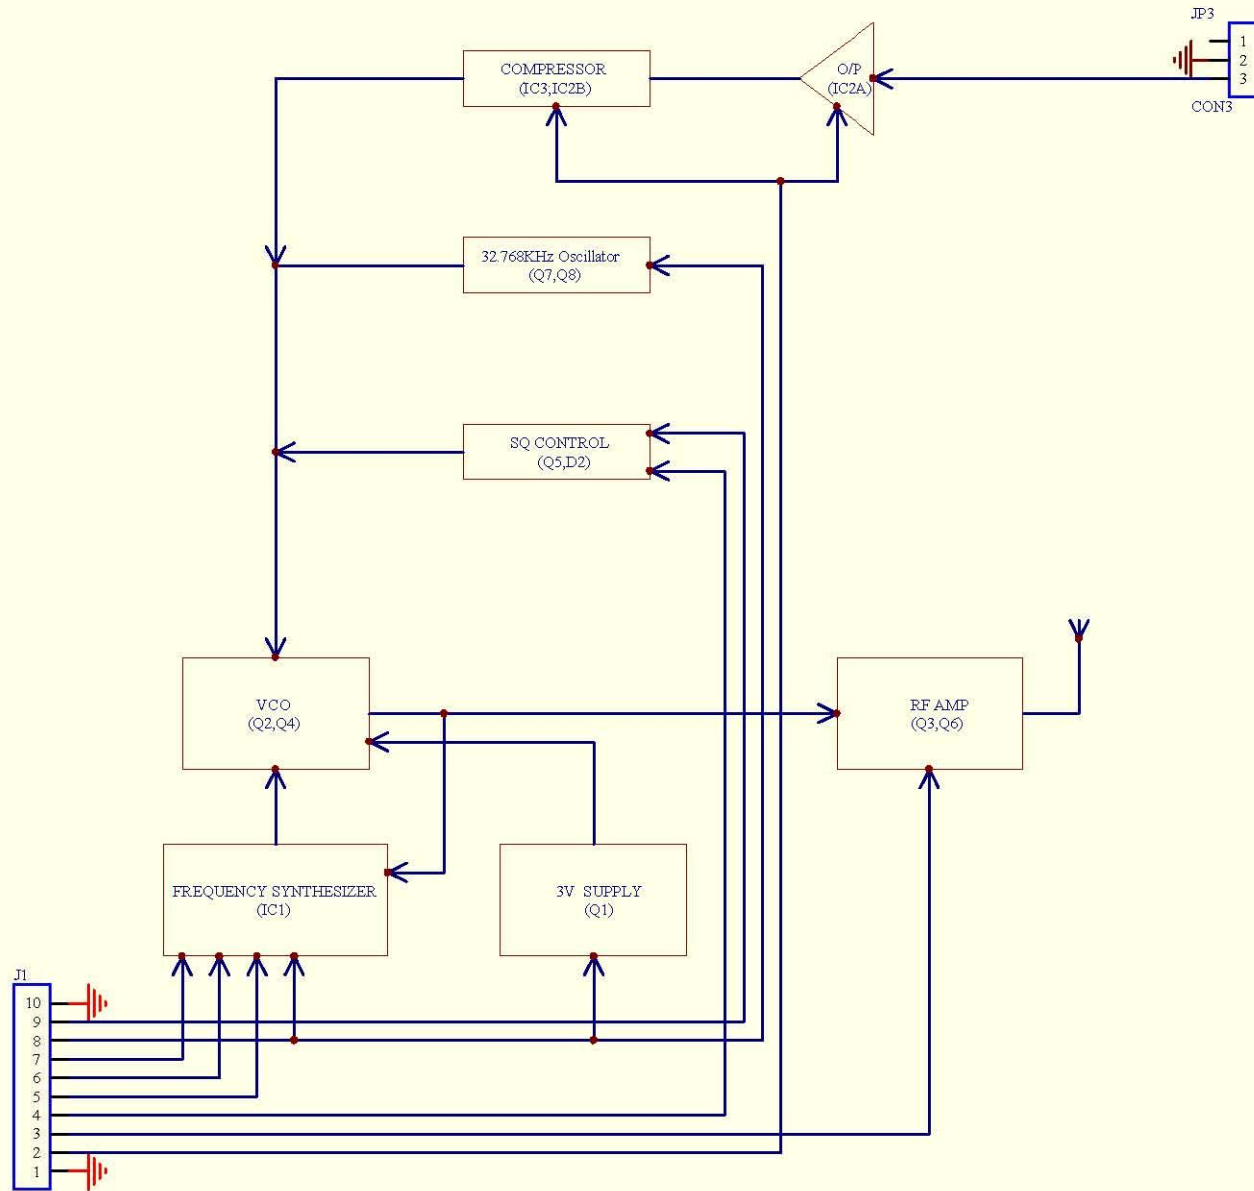

Frequency Range: 720-806MHz

Title		
Size	Number	Revision
A4		
Date:	4-Jan-2007	Sheet of
File:	E:\PCB\KLT-6U\MyDesignddb	Drawn By:

Title		
Size	Number	Revision
A4		
Date:	4-Jan-2007	Sheet of
File:	E:\PCB\志\KST-6U\KST-6U.ddb	Drawn By: