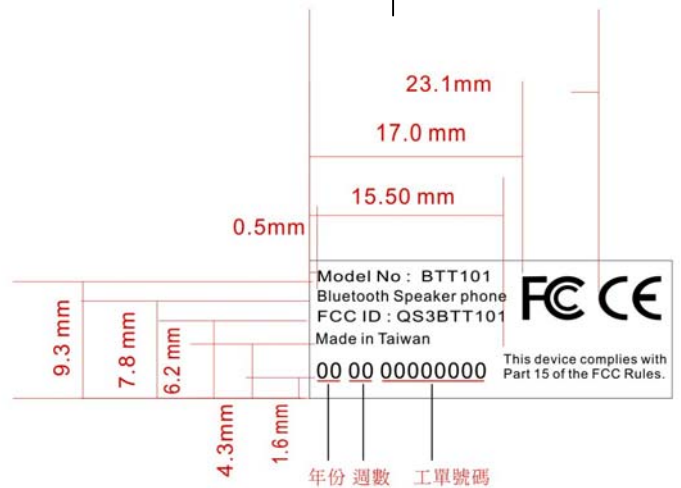

1:1

貼紙尺寸29mmx11mm

材質:銀色特多龍

貼於產品後蓋

2:1

FC  
CE

尺寸:5mmX3.5mm

Model No : BTT101  
Bluetooth Speaker phone  
FCC ID : QS3BTT101  
Made in Taiwan  
This device complies with  
Part 15 of the FCC Rules.

字體大小3.5

00 00 00000000

字體大小 5