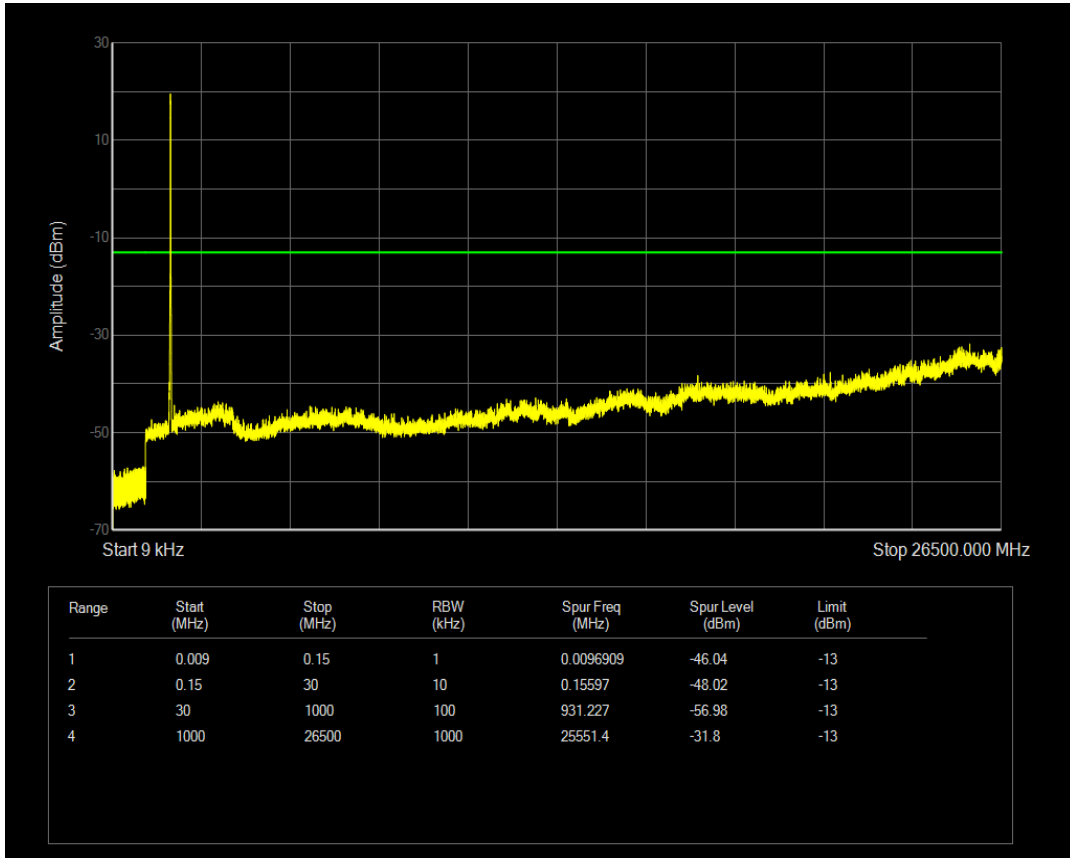

Band4 16QAM BW=15MHz Channel=20025 RB Size=1 Position=#0

Band4 16QAM BW=15MHz Channel=20025 RB Size=75 Position=#0

Band4 QPSK BW=15MHz Channel=20175 RB Size=1 Position=#0

Band4 QPSK BW=15MHz Channel=20175 RB Size=75 Position=#0

Band4 16QAM BW=15MHz Channel=20175 RB Size=1 Position=#0

Band4 16QAM BW=15MHz Channel=20175 RB Size=75 Position=#0

Band4 QPSK BW=15MHz Channel=20325 RB Size=1 Position=#0

Band4 QPSK BW=15MHz Channel=20325 RB Size=75 Position=#0

Band4 16QAM BW=15MHz Channel=20325 RB Size=1 Position=#0

Band4 16QAM BW=15MHz Channel=20325 RB Size=75 Position=#0

Band4 QPSK BW=20MHz Channel=20050 RB Size=1 Position=#0

Band4 QPSK BW=20MHz Channel=20050 RB Size=100 Position=#0