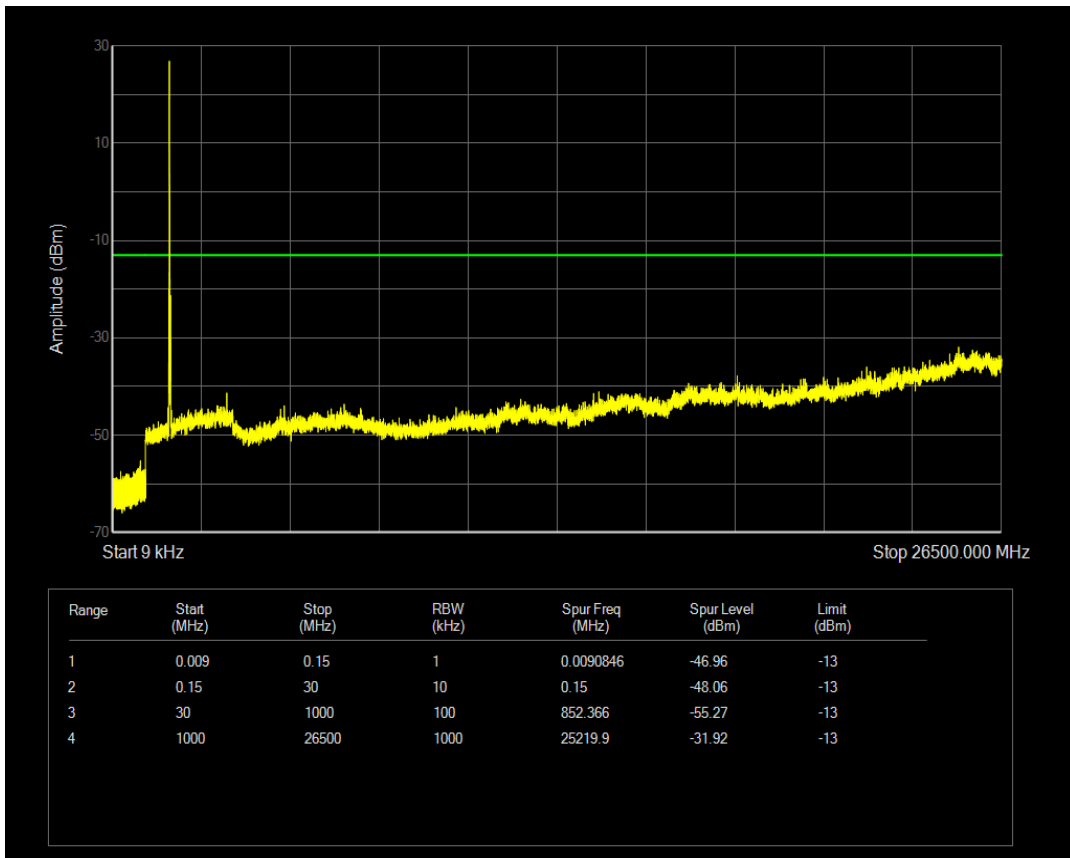

Band4 16QAM BW=15MHz Channel=20175 RB Size=1 Position=#0

Band4 16QAM BW=15MHz Channel=20175 RB Size=75 Position=#0

Band4 QPSK BW=15MHz Channel=20325 RB Size=1 Position=#0

Band4 QPSK BW=15MHz Channel=20325 RB Size=75 Position=#0

Band4 16QAM BW=15MHz Channel=20325 RB Size=1 Position=#0

Band4 16QAM BW=15MHz Channel=20325 RB Size=75 Position=#0

Band4 QPSK BW=20MHz Channel=20050 RB Size=1 Position=#0

Band4 QPSK BW=20MHz Channel=20050 RB Size=100 Position=#0