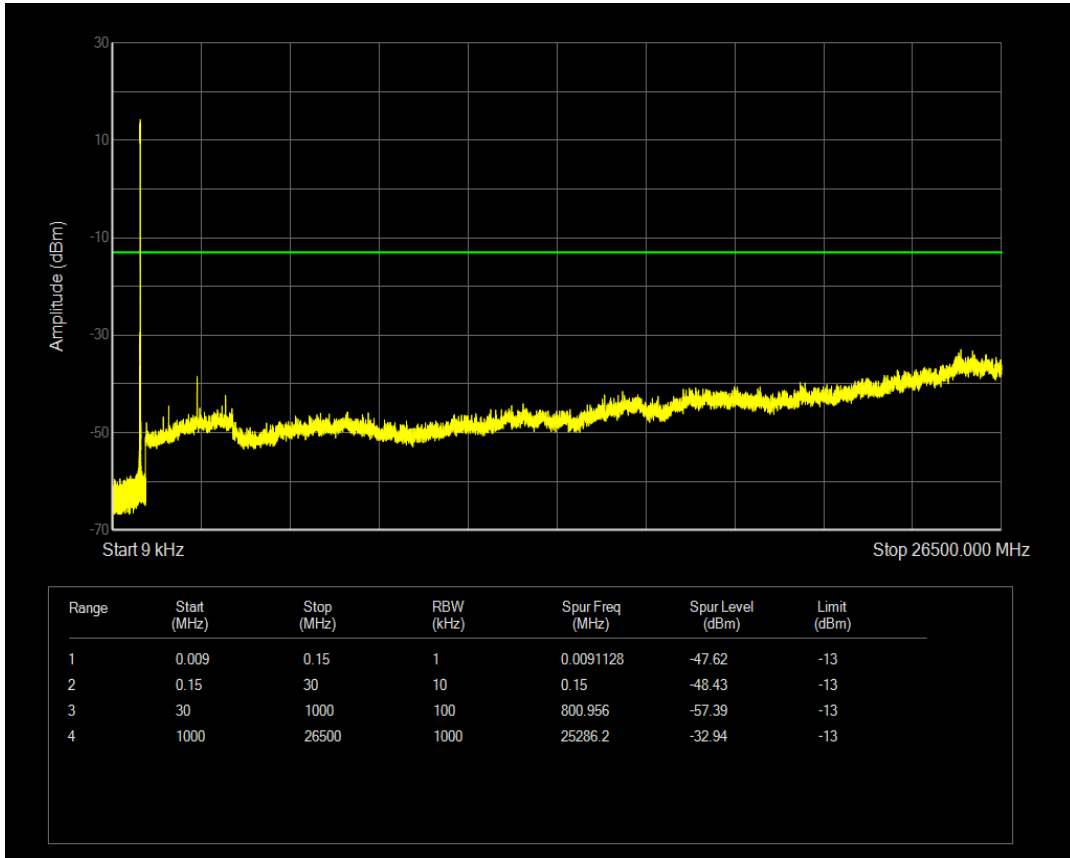

Band5 16QAM BW=5MHz Channel=20525 RB Size=1 Position=#0

Band5 16QAM BW=5MHz Channel=20525 RB Size=25 Position=#0

Band5 QPSK BW=5MHz Channel=20625 RB Size=1 Position=#0

Band5 QPSK BW=5MHz Channel=20625 RB Size=25 Position=#0

Band5 16QAM BW=5MHz Channel=20625 RB Size=1 Position=#0

Band5 16QAM BW=5MHz Channel=20625 RB Size=25 Position=#0

Band5 QPSK BW=10MHz Channel=20450 RB Size=1 Position=#0

Band5 QPSK BW=10MHz Channel=20450 RB Size=50 Position=#0