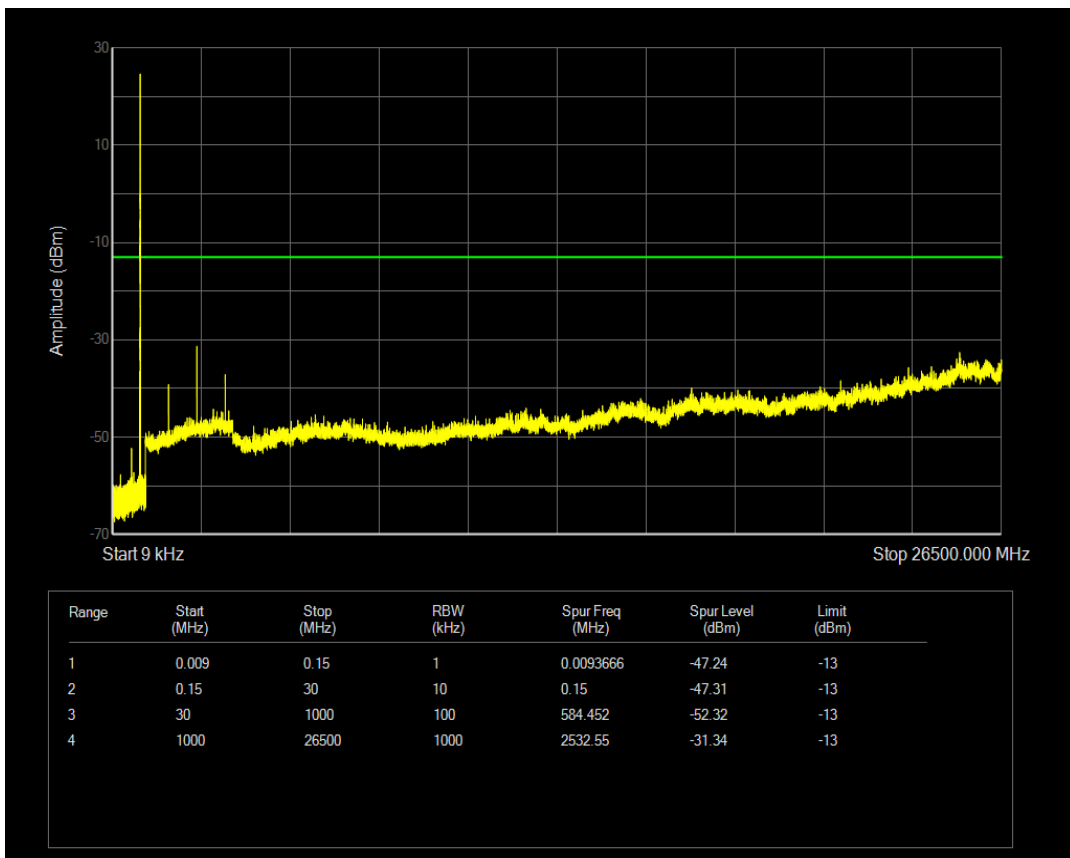

Band5 16QAM BW=5MHz Channel=20425 RB Size=1 Position=#0

Band5 16QAM BW=5MHz Channel=20425 RB Size=25 Position=#0

Band5 QPSK BW=5MHz Channel=20525 RB Size=1 Position=#0

Band5 QPSK BW=5MHz Channel=20525 RB Size=25 Position=#0

Band5 16QAM BW=5MHz Channel=20525 RB Size=1 Position=#0

Band5 16QAM BW=5MHz Channel=20525 RB Size=25 Position=#0

Band5 QPSK BW=5MHz Channel=20625 RB Size=1 Position=#0

Band5 QPSK BW=5MHz Channel=20625 RB Size=25 Position=#0