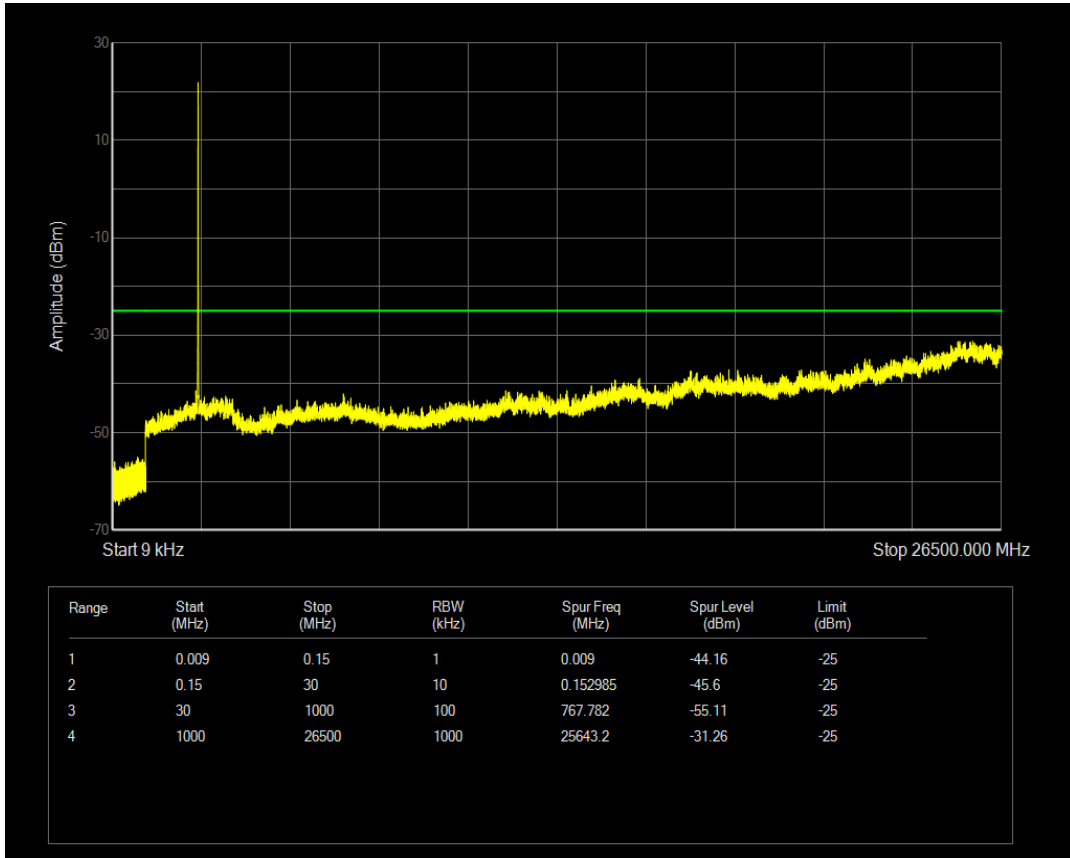

Band7 16QAM BW=5MHz Channel=21100 RB Size=1 Position=#0

Band7 16QAM BW=5MHz Channel=21100 RB Size=25 Position=#0

Band7 QPSK BW=5MHz Channel=21425 RB Size=1 Position=#0

Band7 QPSK BW=5MHz Channel=21425 RB Size=25 Position=#0

Band7 16QAM BW=5MHz Channel=21425 RB Size=1 Position=#0

Band7 16QAM BW=5MHz Channel=21425 RB Size=25 Position=#0

Band7 QPSK BW=10MHz Channel=20800 RB Size=1 Position=#0

Band7 QPSK BW=10MHz Channel=20800 RB Size=50 Position=#0