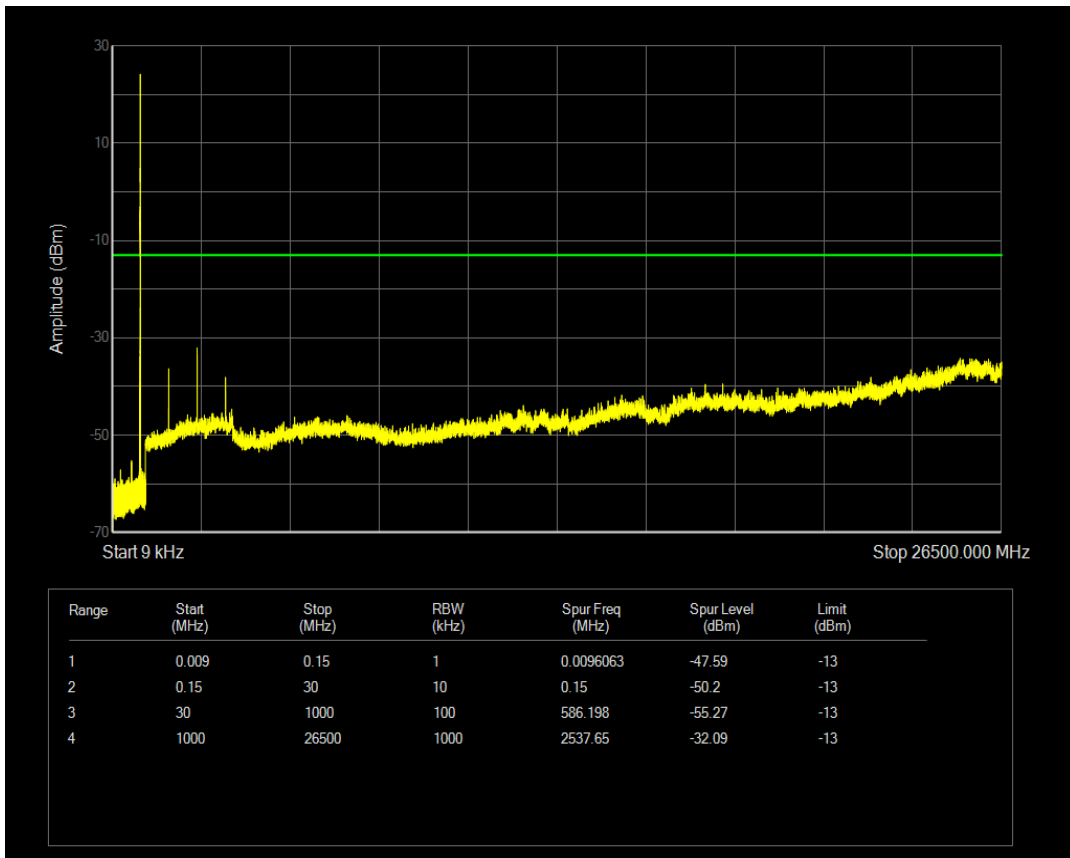

Band5 16QAM BW=3MHz Channel=20635 RB Size=1 Position=#0

Band5 16QAM BW=3MHz Channel=20635 RB Size=15 Position=#0