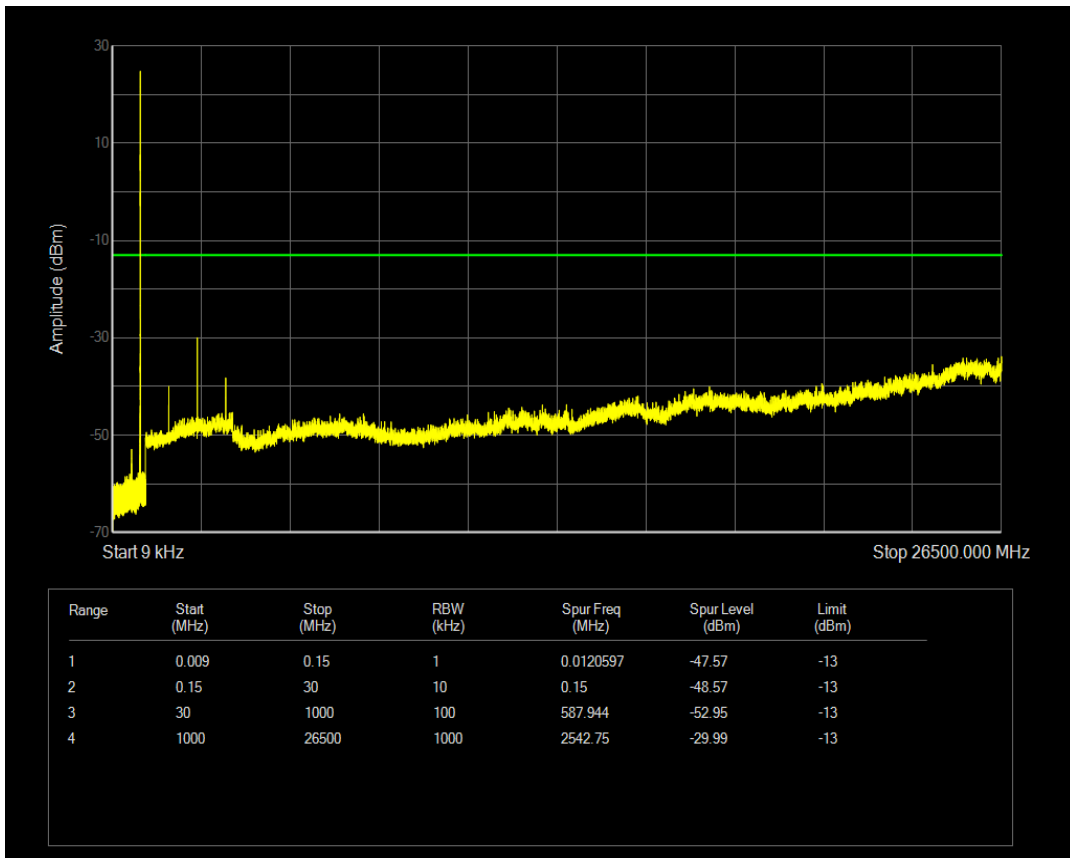

Band5 16QAM BW=1.4MHz Channel=20407 RB Size=1 Position=#0

Band5 16QAM BW=1.4MHz Channel=20407 RB Size=6 Position=#0

Band5 QPSK BW=1.4MHz Channel=20525 RB Size=1 Position=#0

Band5 QPSK BW=1.4MHz Channel=20525 RB Size=6 Position=#0

Band5 16QAM BW=1.4MHz Channel=20525 RB Size=1 Position=#0

Band5 16QAM BW=1.4MHz Channel=20525 RB Size=6 Position=#0

Band5 QPSK BW=1.4MHz Channel=20643 RB Size=1 Position=#0

Band5 QPSK BW=1.4MHz Channel=20643 RB Size=6 Position=#0