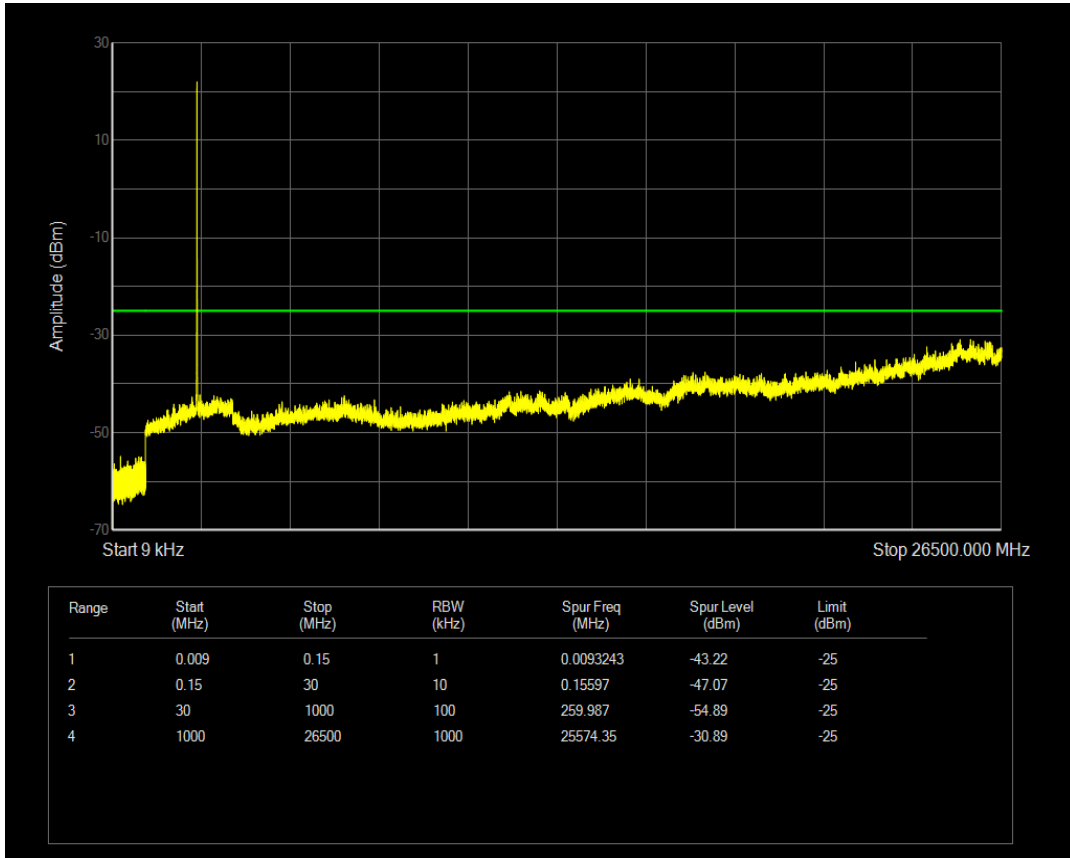

Band5 16QAM BW=10MHz Channel=20600 RB Size=1 Position=#0

Band5 16QAM BW=10MHz Channel=20600 RB Size=50 Position=#0

Band7 QPSK BW=5MHz Channel=20775 RB Size=1 Position=#0

Band7 QPSK BW=5MHz Channel=20775 RB Size=25 Position=#0

Band7 16QAM BW=5MHz Channel=20775 RB Size=1 Position=#0

Band7 16QAM BW=5MHz Channel=20775 RB Size=25 Position=#0

Band7 QPSK BW=5MHz Channel=21100 RB Size=1 Position=#0

Band7 QPSK BW=5MHz Channel=21100 RB Size=25 Position=#0

Band7 16QAM BW=5MHz Channel=21100 RB Size=1 Position=#0

Band7 16QAM BW=5MHz Channel=21100 RB Size=25 Position=#0

Band7 QPSK BW=5MHz Channel=21425 RB Size=1 Position=#0

Band7 QPSK BW=5MHz Channel=21425 RB Size=25 Position=#0