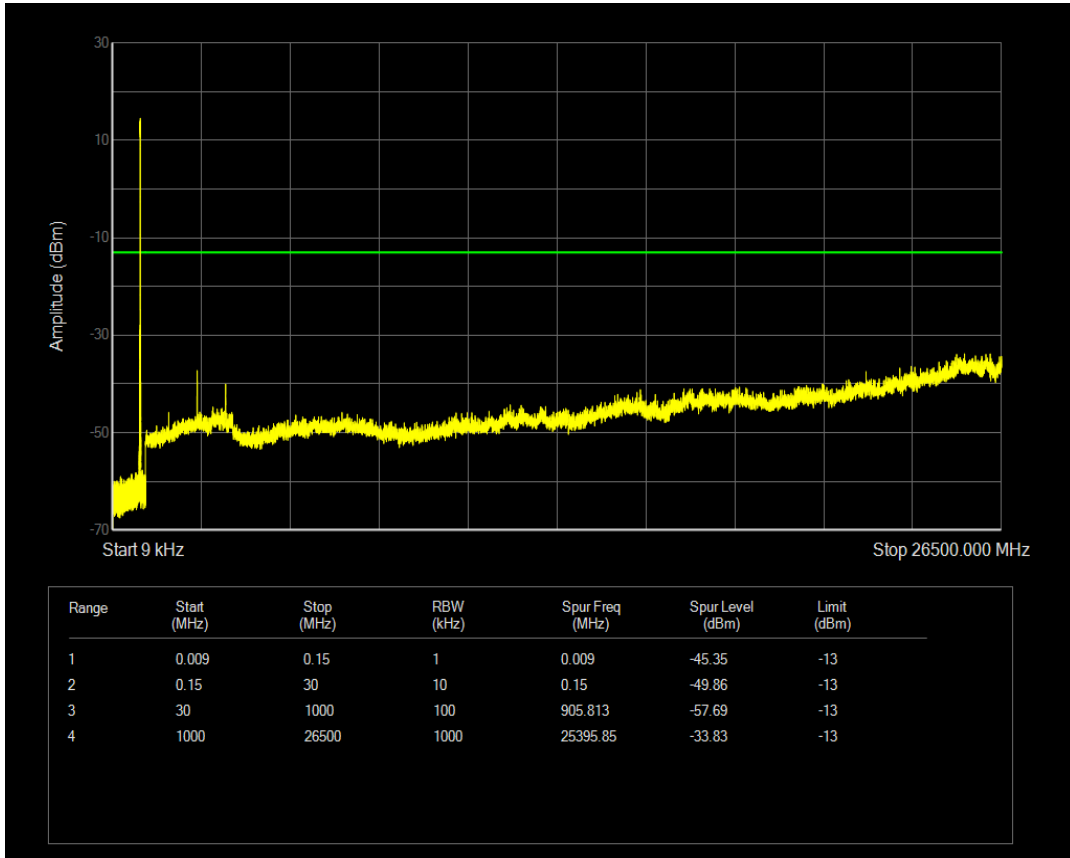

Band5 16QAM BW=5MHz Channel=20525 RB Size=1 Position=#0

Band5 16QAM BW=5MHz Channel=20525 RB Size=25 Position=#0

Band5 QPSK BW=5MHz Channel=20625 RB Size=1 Position=#0

Band5 QPSK BW=5MHz Channel=20625 RB Size=25 Position=#0

Band5 16QAM BW=5MHz Channel=20625 RB Size=1 Position=#0

Band5 16QAM BW=5MHz Channel=20625 RB Size=25 Position=#0

Band5 QPSK BW=10MHz Channel=20450 RB Size=1 Position=#0

Band5 QPSK BW=10MHz Channel=20450 RB Size=50 Position=#0