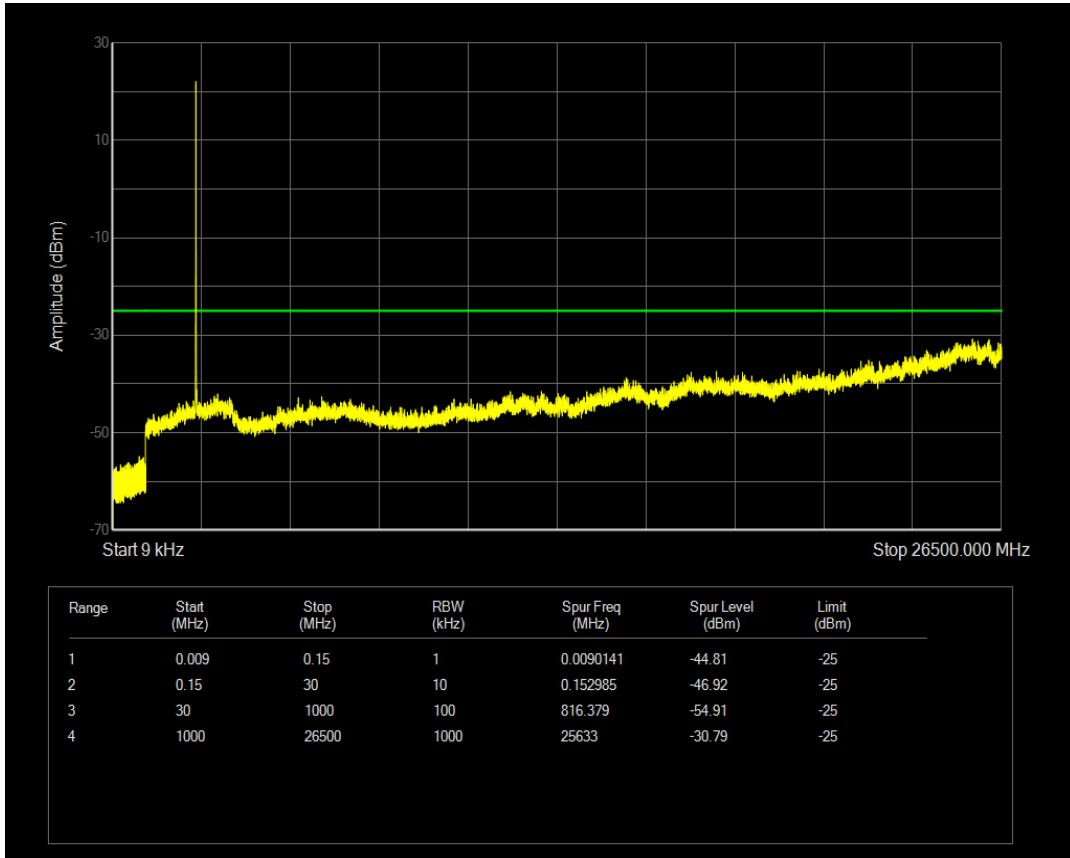

Band5 16QAM BW=10MHz Channel=20525 RB Size=1 Position=#0

Band5 16QAM BW=10MHz Channel=20525 RB Size=50 Position=#0

Band5 QPSK BW=10MHz Channel=20600 RB Size=1 Position=#0

Band5 QPSK BW=10MHz Channel=20600 RB Size=50 Position=#0

Band5 16QAM BW=10MHz Channel=20600 RB Size=1 Position=#0

Band5 16QAM BW=10MHz Channel=20600 RB Size=50 Position=#0

Band7 QPSK BW=5MHz Channel=20775 RB Size=1 Position=#0

Band7 QPSK BW=5MHz Channel=20775 RB Size=25 Position=#0

Band7 16QAM BW=5MHz Channel=20775 RB Size=1 Position=#0

Band7 16QAM BW=5MHz Channel=20775 RB Size=25 Position=#0

Band7 QPSK BW=5MHz Channel=21100 RB Size=1 Position=#0

Band7 QPSK BW=5MHz Channel=21100 RB Size=25 Position=#0