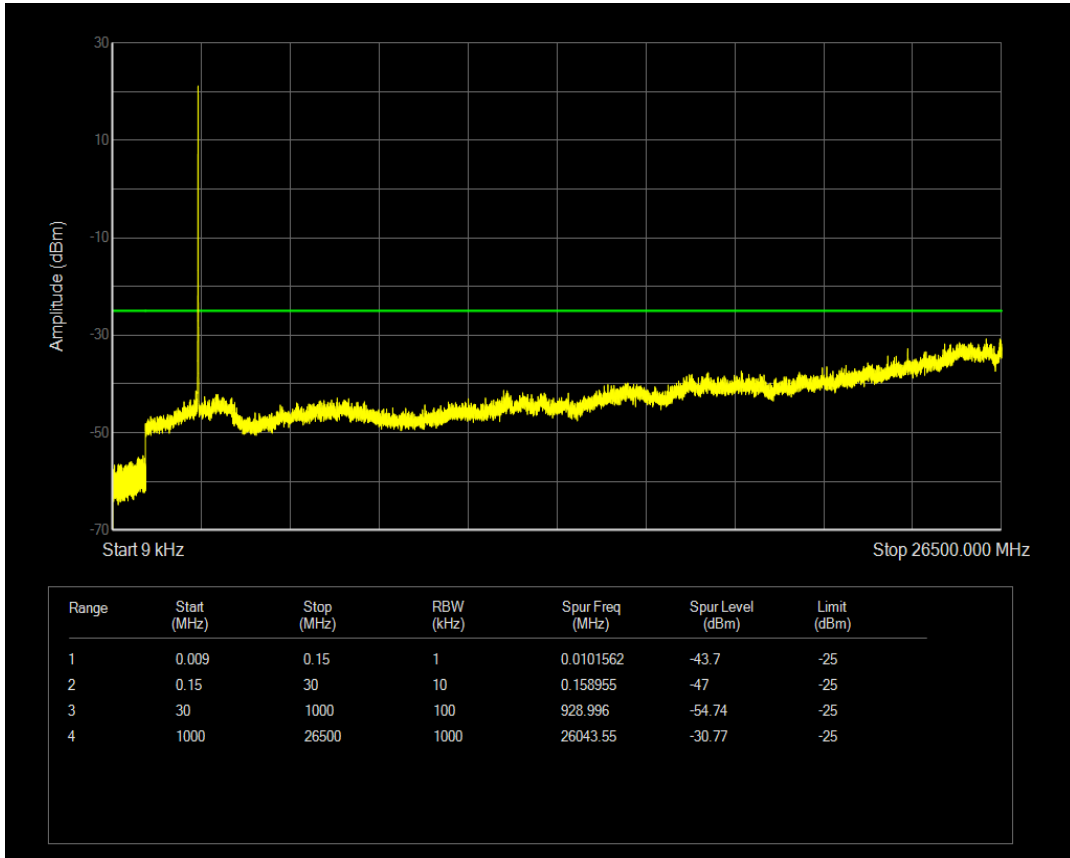

Band7 16QAM BW=5MHz Channel=21100 RB Size=1 Position=#0

Band7 16QAM BW=5MHz Channel=21100 RB Size=25 Position=#0

Band7 QPSK BW=5MHz Channel=21425 RB Size=1 Position=#0

Band7 QPSK BW=5MHz Channel=21425 RB Size=25 Position=#0

Band7 16QAM BW=5MHz Channel=21425 RB Size=1 Position=#0

Band7 16QAM BW=5MHz Channel=21425 RB Size=25 Position=#0

Band7 QPSK BW=10MHz Channel=20800 RB Size=1 Position=#0

Band7 QPSK BW=10MHz Channel=20800 RB Size=50 Position=#0