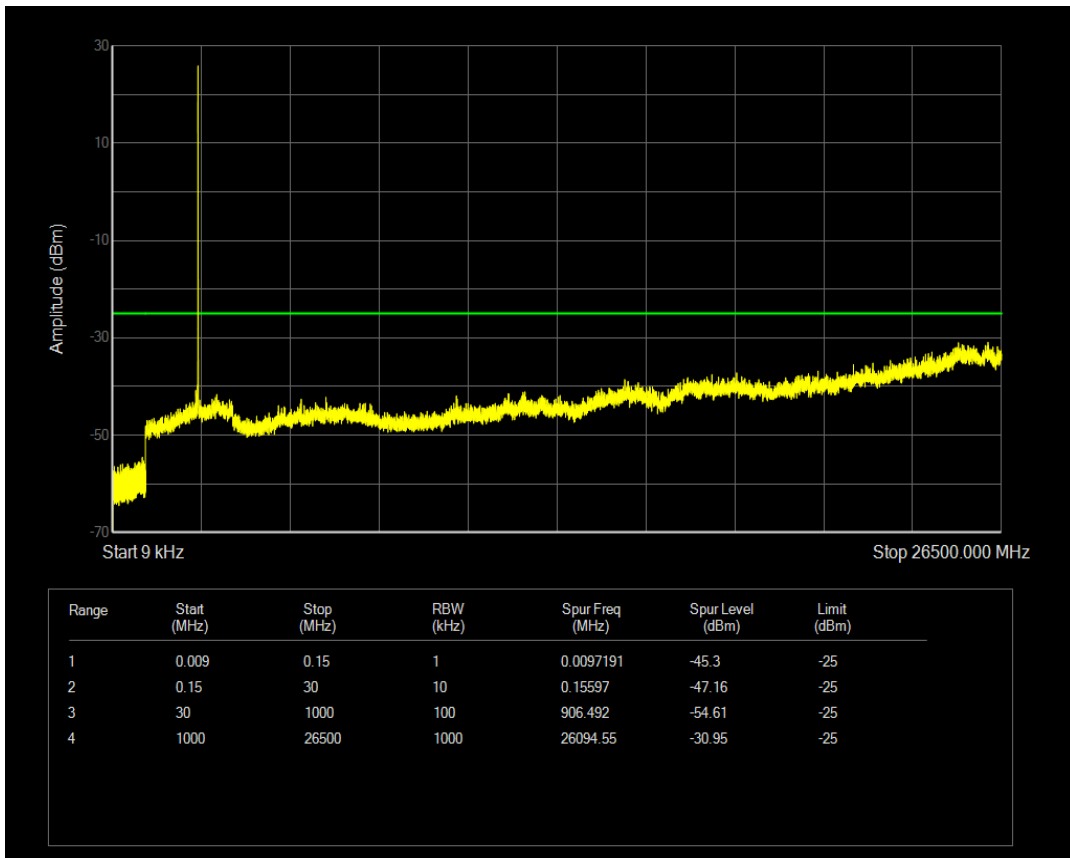

Band5 16QAM BW=10MHz Channel=20600 RB Size=1 Position=#0

Band5 16QAM BW=10MHz Channel=20600 RB Size=50 Position=#0

Band7 QPSK BW=5MHz Channel=20775 RB Size=1 Position=#0

Band7 QPSK BW=5MHz Channel=20775 RB Size=25 Position=#0

Band7 16QAM BW=5MHz Channel=20775 RB Size=1 Position=#0

Band7 16QAM BW=5MHz Channel=20775 RB Size=25 Position=#0

Band7 QPSK BW=5MHz Channel=21100 RB Size=1 Position=#0

Band7 QPSK BW=5MHz Channel=21100 RB Size=25 Position=#0

Band7 16QAM BW=5MHz Channel=21100 RB Size=1 Position=#0

Band7 16QAM BW=5MHz Channel=21100 RB Size=25 Position=#0

Band7 QPSK BW=5MHz Channel=21425 RB Size=1 Position=#0

Band7 QPSK BW=5MHz Channel=21425 RB Size=25 Position=#0