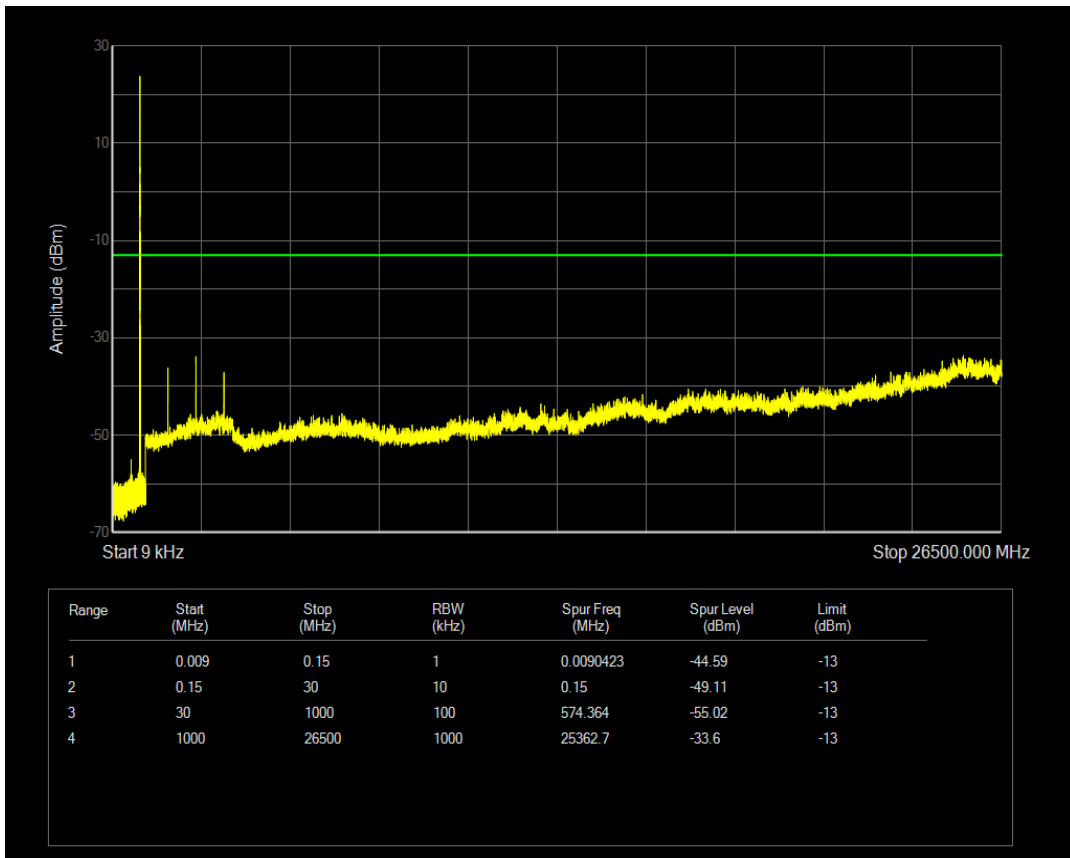

Band5 16QAM BW=5MHz Channel=20525 RB Size=1 Position=#0

Band5 16QAM BW=5MHz Channel=20525 RB Size=25 Position=#0