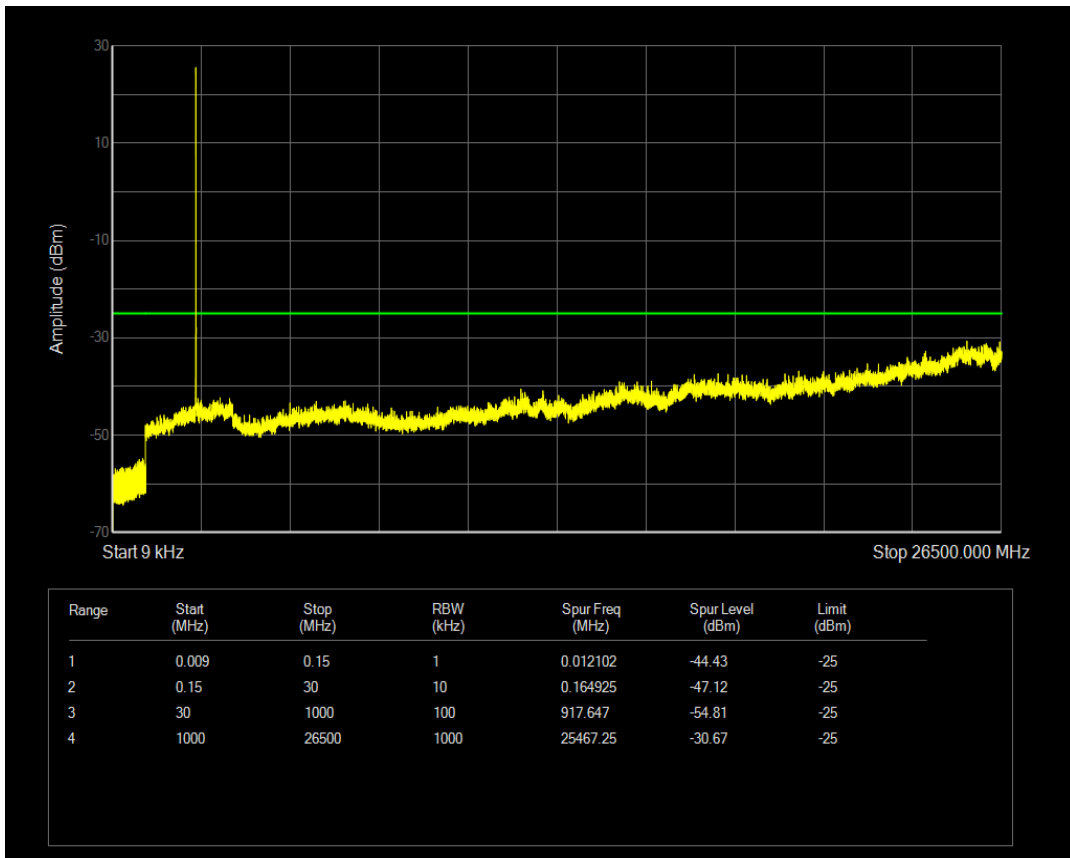

Band7 16QAM BW=5MHz Channel=20775 RB Size=1 Position=#0

Band7 16QAM BW=5MHz Channel=20775 RB Size=25 Position=#0