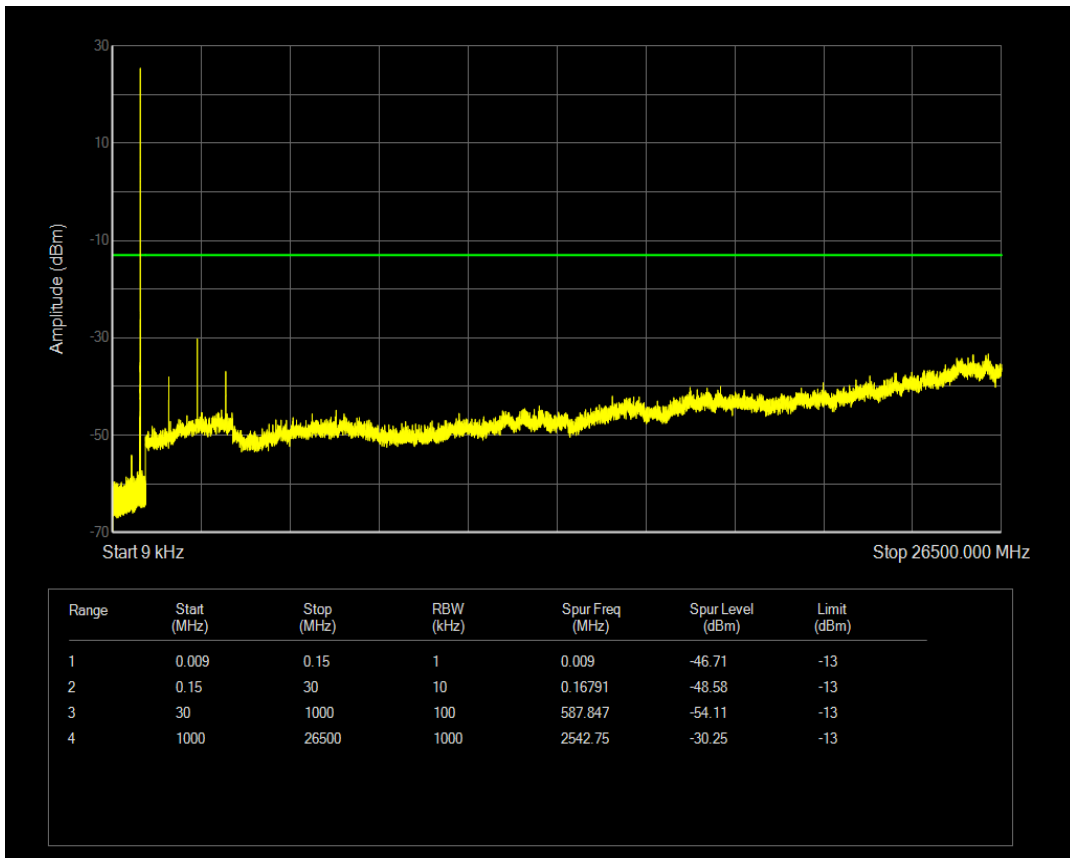

Band5 16QAM BW=1.4MHz Channel=20525 RB Size=1 Position=#0

Band5 16QAM BW=1.4MHz Channel=20525 RB Size=6 Position=#0

Band5 QPSK BW=1.4MHz Channel=20643 RB Size=1 Position=#0

Band5 QPSK BW=1.4MHz Channel=20643 RB Size=6 Position=#0

Band5 16QAM BW=1.4MHz Channel=20643 RB Size=1 Position=#0

Band5 16QAM BW=1.4MHz Channel=20643 RB Size=6 Position=#0

Band5 QPSK BW=3MHz Channel=20415 RB Size=1 Position=#0

Band5 QPSK BW=3MHz Channel=20415 RB Size=15 Position=#0