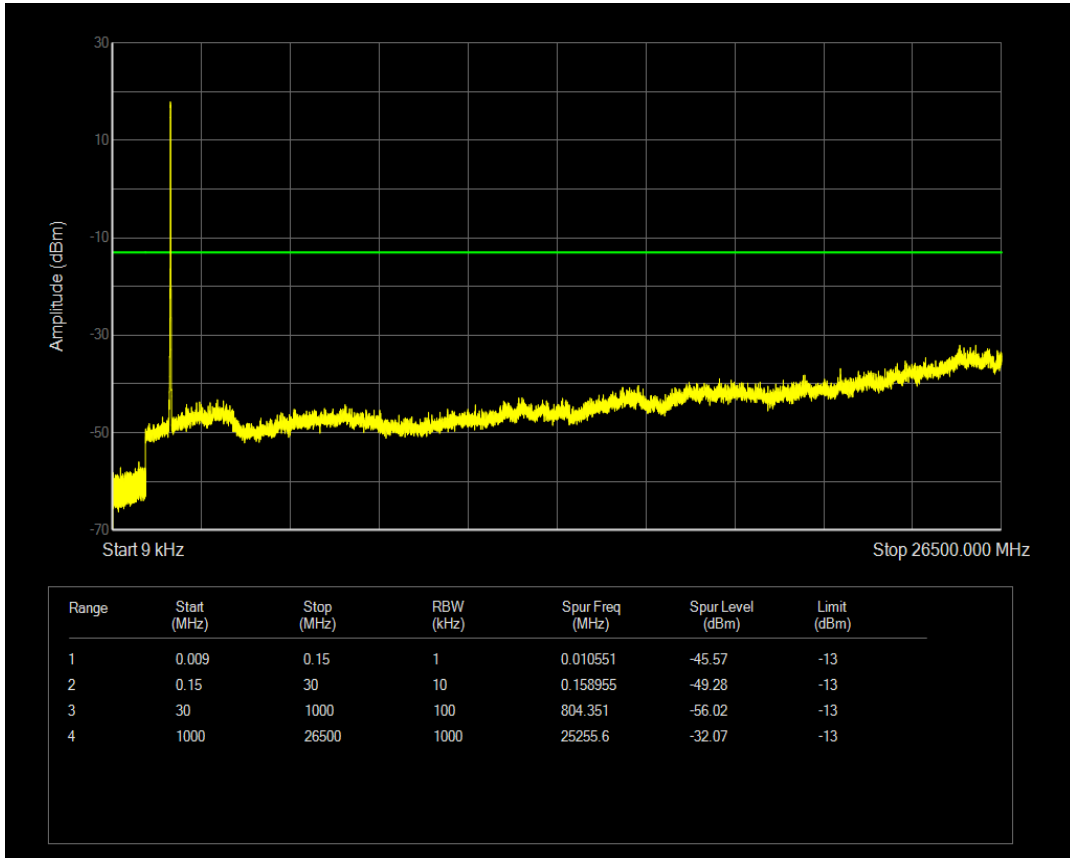

Band4 16QAM BW=15MHz Channel=20025 RB Size=1 Position=#0

Band4 16QAM BW=15MHz Channel=20025 RB Size=75 Position=#0

Band4 QPSK BW=15MHz Channel=20175 RB Size=1 Position=#0

Band4 QPSK BW=15MHz Channel=20175 RB Size=75 Position=#0

Band4 16QAM BW=15MHz Channel=20175 RB Size=1 Position=#0

Band4 16QAM BW=15MHz Channel=20175 RB Size=75 Position=#0

Band4 QPSK BW=15MHz Channel=20325 RB Size=1 Position=#0

Band4 QPSK BW=15MHz Channel=20325 RB Size=75 Position=#0

Band4 16QAM BW=15MHz Channel=20325 RB Size=1 Position=#0

Band4 16QAM BW=15MHz Channel=20325 RB Size=75 Position=#0

Band4 QPSK BW=20MHz Channel=20050 RB Size=1 Position=#0

Band4 QPSK BW=20MHz Channel=20050 RB Size=100 Position=#0