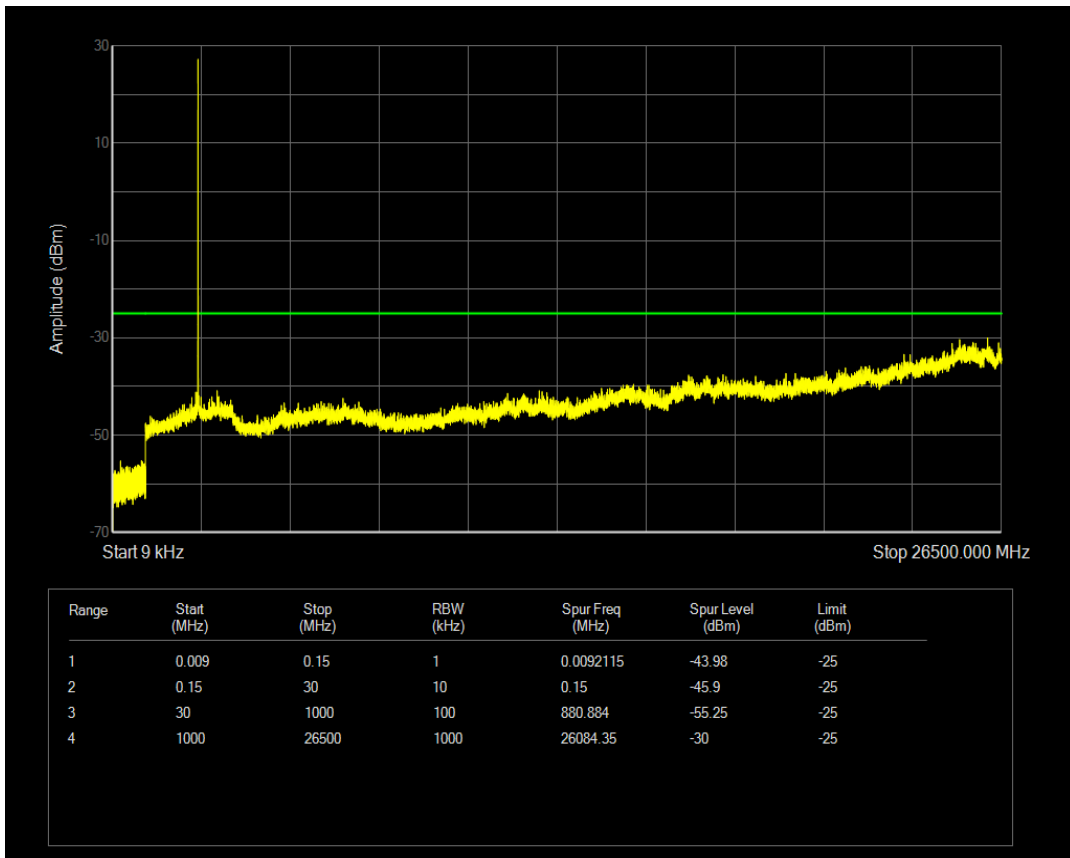

Band7 16QAM BW=5MHz Channel=21100 RB Size=1 Position=#0

Band7 16QAM BW=5MHz Channel=21100 RB Size=25 Position=#0

Band7 QPSK BW=5MHz Channel=21425 RB Size=1 Position=#0

Band7 QPSK BW=5MHz Channel=21425 RB Size=25 Position=#0

Band7 16QAM BW=5MHz Channel=21425 RB Size=1 Position=#0

Band7 16QAM BW=5MHz Channel=21425 RB Size=25 Position=#0

Band7 QPSK BW=10MHz Channel=20800 RB Size=1 Position=#0

Band7 QPSK BW=10MHz Channel=20800 RB Size=50 Position=#0