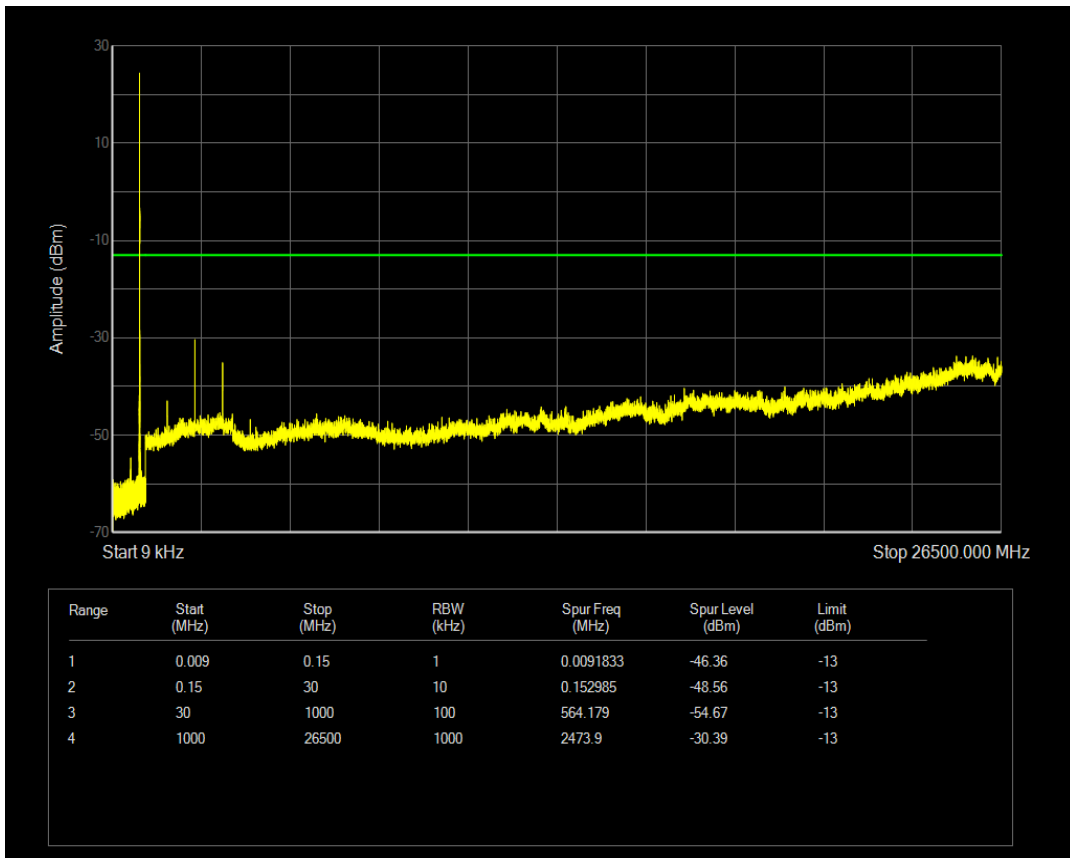

Band5 QPSK BW=3MHz Channel=20415 RB Size=1 Position=#0

Band5 QPSK BW=3MHz Channel=20415 RB Size=15 Position=#0