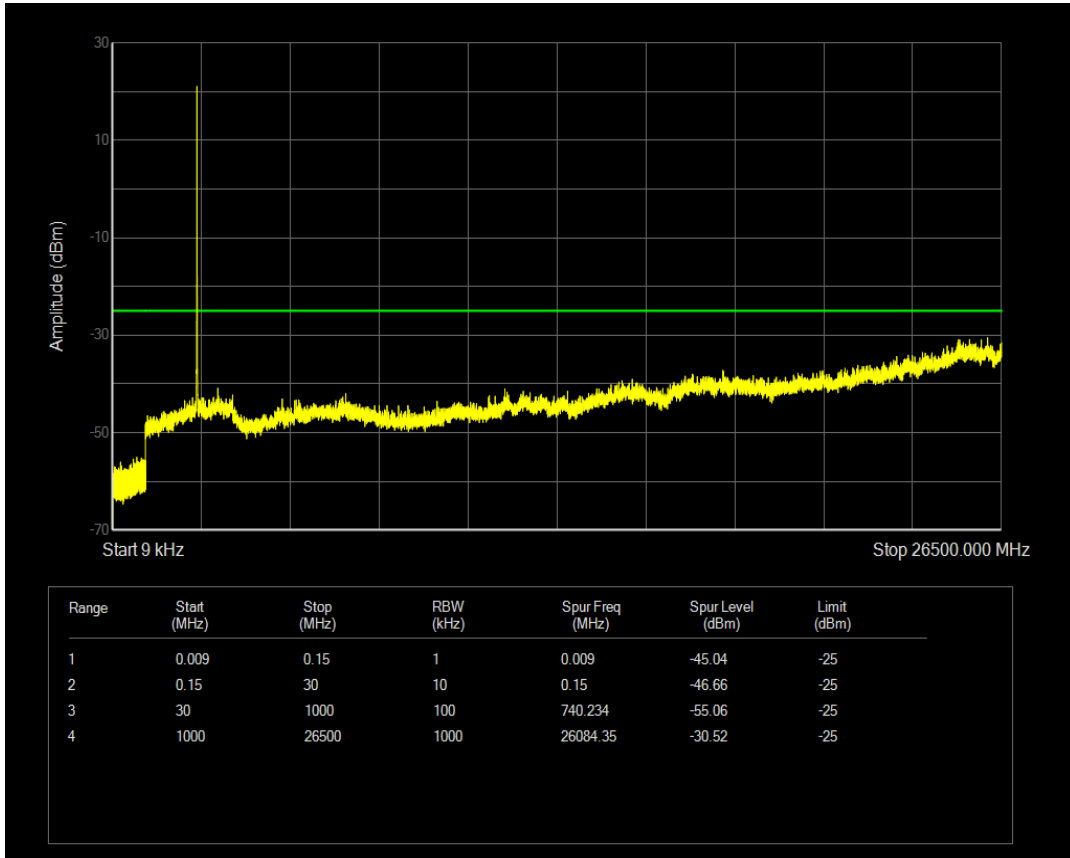

Band5 16QAM BW=10MHz Channel=20600 RB Size=1 Position=#0

Band5 16QAM BW=10MHz Channel=20600 RB Size=50 Position=#0

Band7 QPSK BW=5MHz Channel=20775 RB Size=1 Position=#0

Band7 QPSK BW=5MHz Channel=20775 RB Size=25 Position=#0

Band7 16QAM BW=5MHz Channel=20775 RB Size=1 Position=#0

Band7 16QAM BW=5MHz Channel=20775 RB Size=25 Position=#0

Band7 QPSK BW=5MHz Channel=21100 RB Size=1 Position=#0

Band7 QPSK BW=5MHz Channel=21100 RB Size=25 Position=#0

Band7 16QAM BW=5MHz Channel=21100 RB Size=1 Position=#0

Band7 16QAM BW=5MHz Channel=21100 RB Size=25 Position=#0

Band7 QPSK BW=5MHz Channel=21425 RB Size=1 Position=#0

Band7 QPSK BW=5MHz Channel=21425 RB Size=25 Position=#0