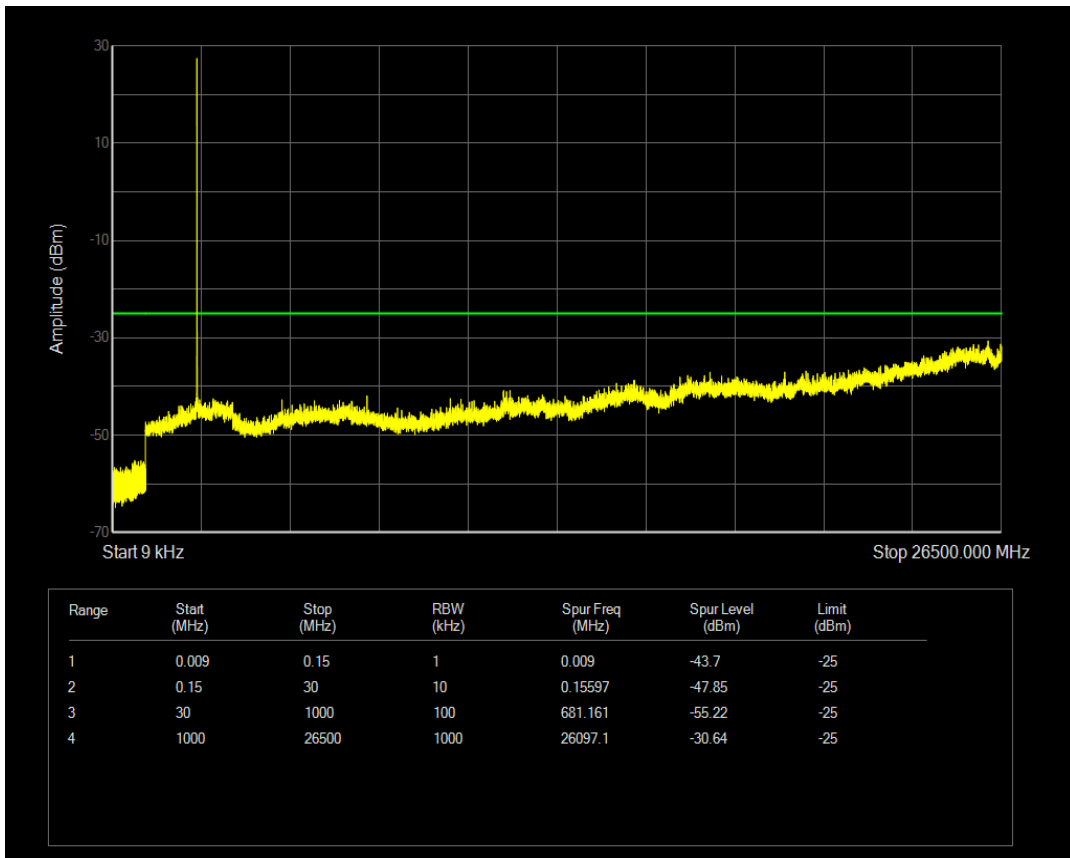

Band5 16QAM BW=10MHz Channel=20525 RB Size=1 Position=#0

Band5 16QAM BW=10MHz Channel=20525 RB Size=50 Position=#0

Band5 QPSK BW=10MHz Channel=20600 RB Size=1 Position=#0

Band5 QPSK BW=10MHz Channel=20600 RB Size=50 Position=#0

Band5 16QAM BW=10MHz Channel=20600 RB Size=1 Position=#0

Band5 16QAM BW=10MHz Channel=20600 RB Size=50 Position=#0

Band7 QPSK BW=5MHz Channel=20775 RB Size=1 Position=#0

Band7 QPSK BW=5MHz Channel=20775 RB Size=25 Position=#0

Band7 16QAM BW=5MHz Channel=20775 RB Size=1 Position=#0

Band7 16QAM BW=5MHz Channel=20775 RB Size=25 Position=#0

Band7 QPSK BW=5MHz Channel=21100 RB Size=1 Position=#0

Band7 QPSK BW=5MHz Channel=21100 RB Size=25 Position=#0