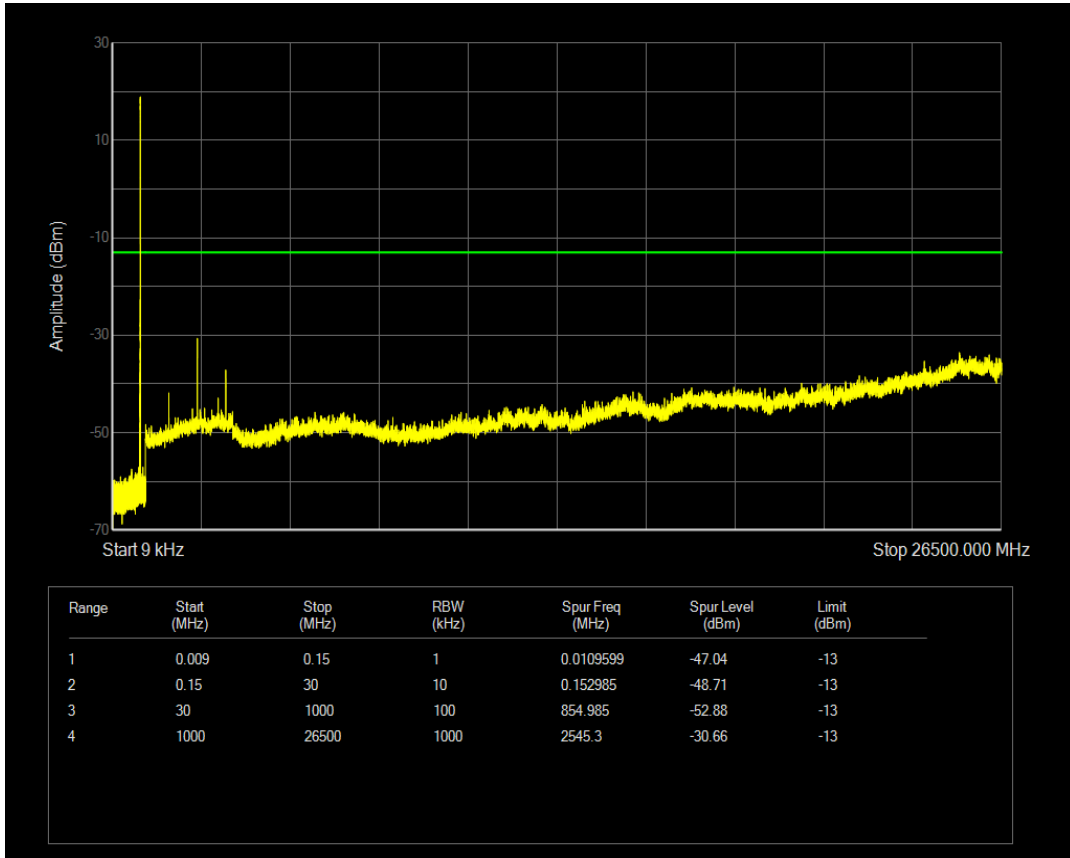

Band5 16QAM BW=1.4MHz Channel=20525 RB Size=1 Position=#0

Band5 16QAM BW=1.4MHz Channel=20525 RB Size=6 Position=#0

Band5 QPSK BW=1.4MHz Channel=20643 RB Size=1 Position=#0

Band5 QPSK BW=1.4MHz Channel=20643 RB Size=6 Position=#0

Band5 16QAM BW=1.4MHz Channel=20643 RB Size=1 Position=#0

Band5 16QAM BW=1.4MHz Channel=20643 RB Size=6 Position=#0

Band5 QPSK BW=3MHz Channel=20415 RB Size=1 Position=#0

Band5 QPSK BW=3MHz Channel=20415 RB Size=15 Position=#0