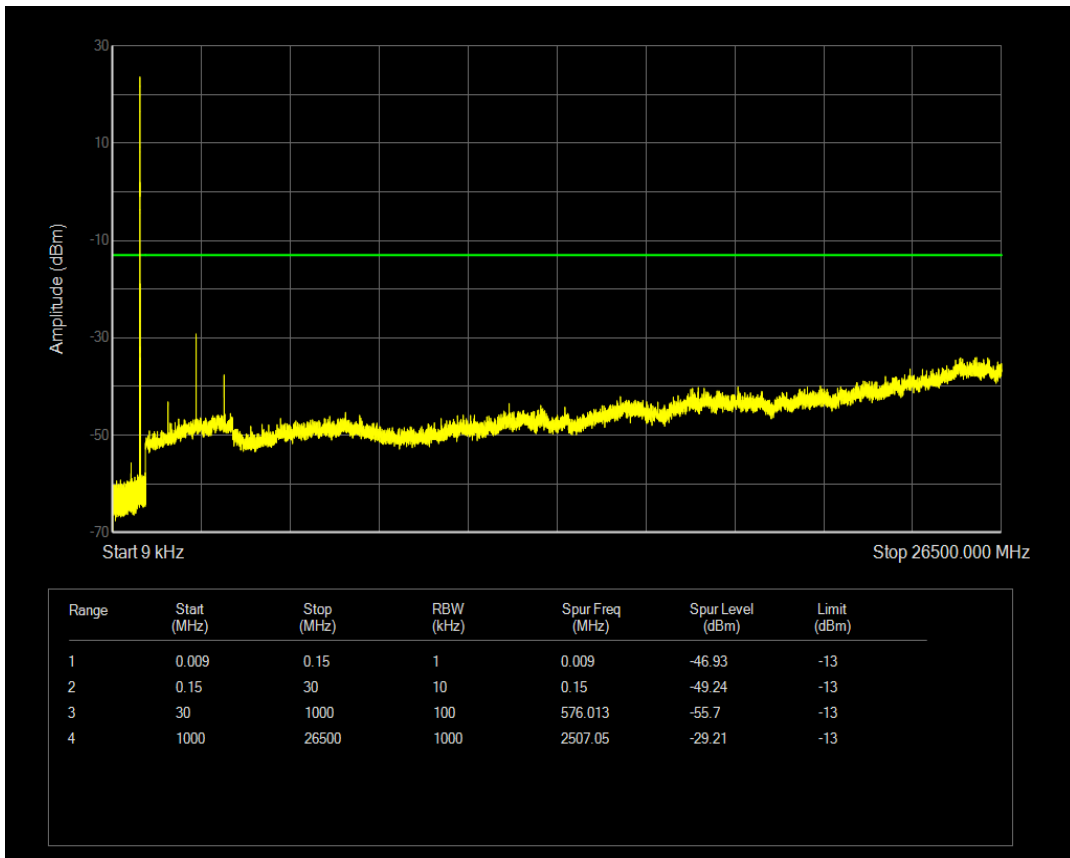

Band5 16QAM BW=1.4MHz Channel=20407 RB Size=1 Position=#0

Band5 16QAM BW=1.4MHz Channel=20407 RB Size=6 Position=#0

Band5 QPSK BW=1.4MHz Channel=20525 RB Size=1 Position=#0

Band5 QPSK BW=1.4MHz Channel=20525 RB Size=6 Position=#0

Band5 16QAM BW=1.4MHz Channel=20525 RB Size=1 Position=#0

Band5 16QAM BW=1.4MHz Channel=20525 RB Size=6 Position=#0

Band5 QPSK BW=1.4MHz Channel=20643 RB Size=1 Position=#0

Band5 QPSK BW=1.4MHz Channel=20643 RB Size=6 Position=#0