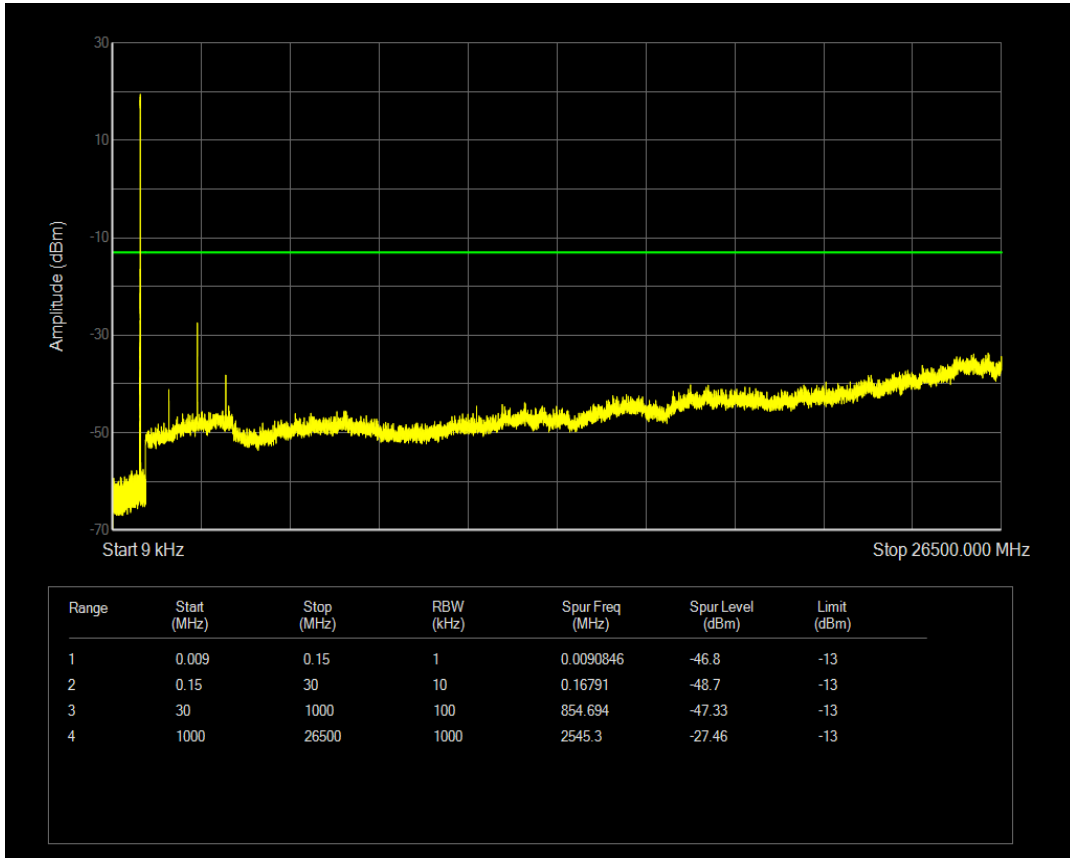

Band5 16QAM BW=1.4MHz Channel=20525 RB Size=1 Position=#0

Band5 16QAM BW=1.4MHz Channel=20525 RB Size=6 Position=#0

Band5 QPSK BW=1.4MHz Channel=20643 RB Size=1 Position=#0

Band5 QPSK BW=1.4MHz Channel=20643 RB Size=6 Position=#0

Band5 16QAM BW=1.4MHz Channel=20643 RB Size=1 Position=#0

Band5 16QAM BW=1.4MHz Channel=20643 RB Size=6 Position=#0

Band5 QPSK BW=3MHz Channel=20415 RB Size=1 Position=#0

Band5 QPSK BW=3MHz Channel=20415 RB Size=15 Position=#0