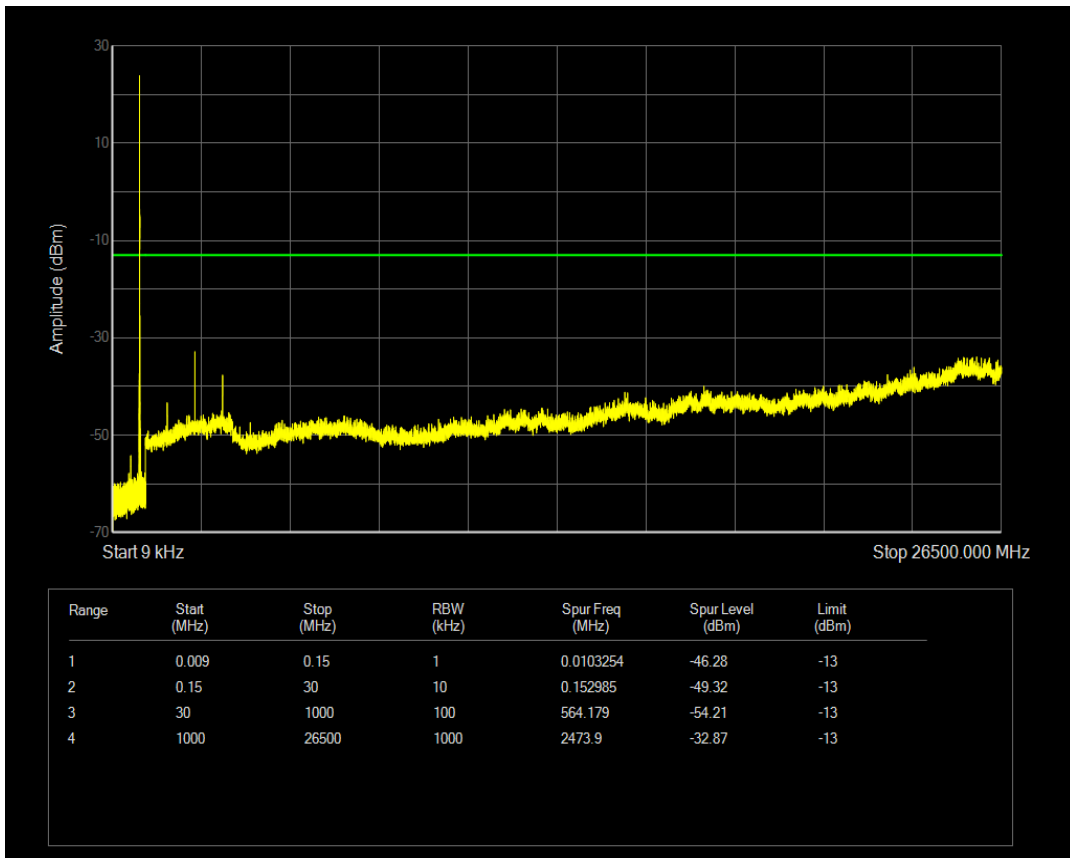

Band5 16QAM BW=3MHz Channel=20415 RB Size=1 Position=#0

Band5 16QAM BW=3MHz Channel=20415 RB Size=15 Position=#0