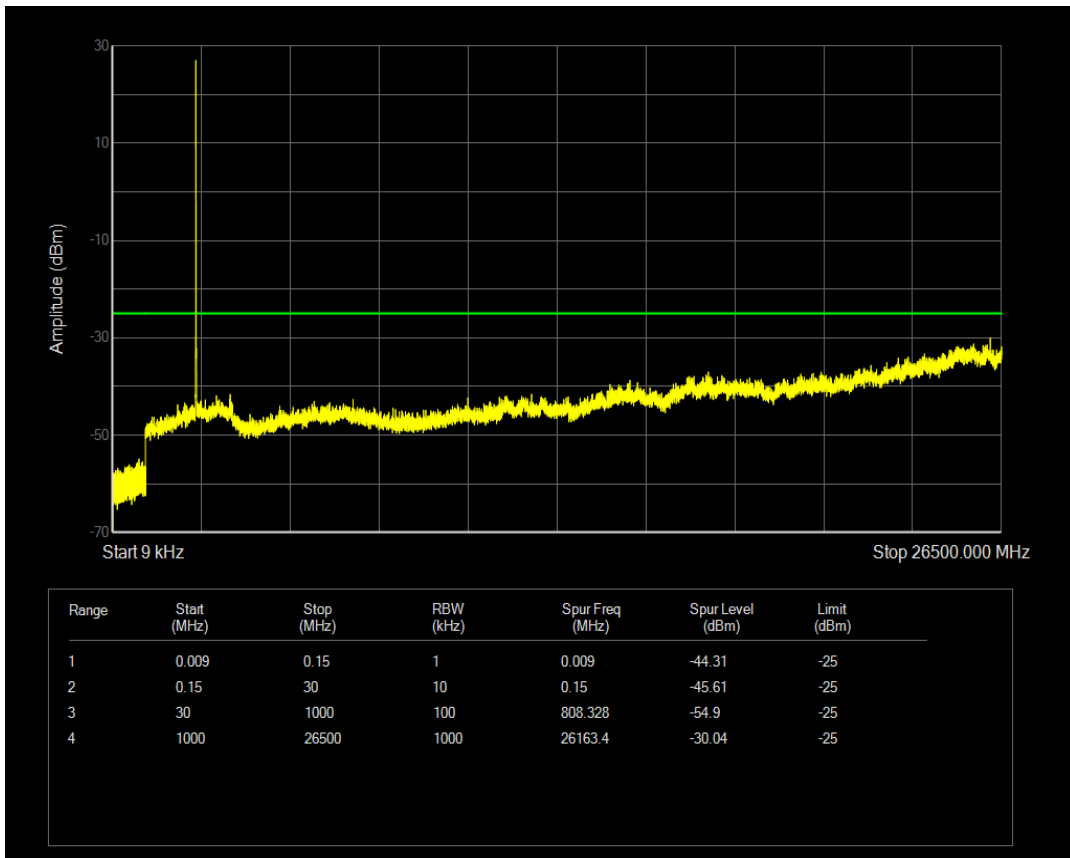

Band7 16QAM BW=5MHz Channel=21100 RB Size=1 Position=#0

Band7 16QAM BW=5MHz Channel=21100 RB Size=25 Position=#0

Band7 QPSK BW=5MHz Channel=21425 RB Size=1 Position=#0

Band7 QPSK BW=5MHz Channel=21425 RB Size=25 Position=#0

Band7 16QAM BW=5MHz Channel=21425 RB Size=1 Position=#0

Band7 16QAM BW=5MHz Channel=21425 RB Size=25 Position=#0

Band7 QPSK BW=10MHz Channel=20800 RB Size=1 Position=#0

Band7 QPSK BW=10MHz Channel=20800 RB Size=50 Position=#0