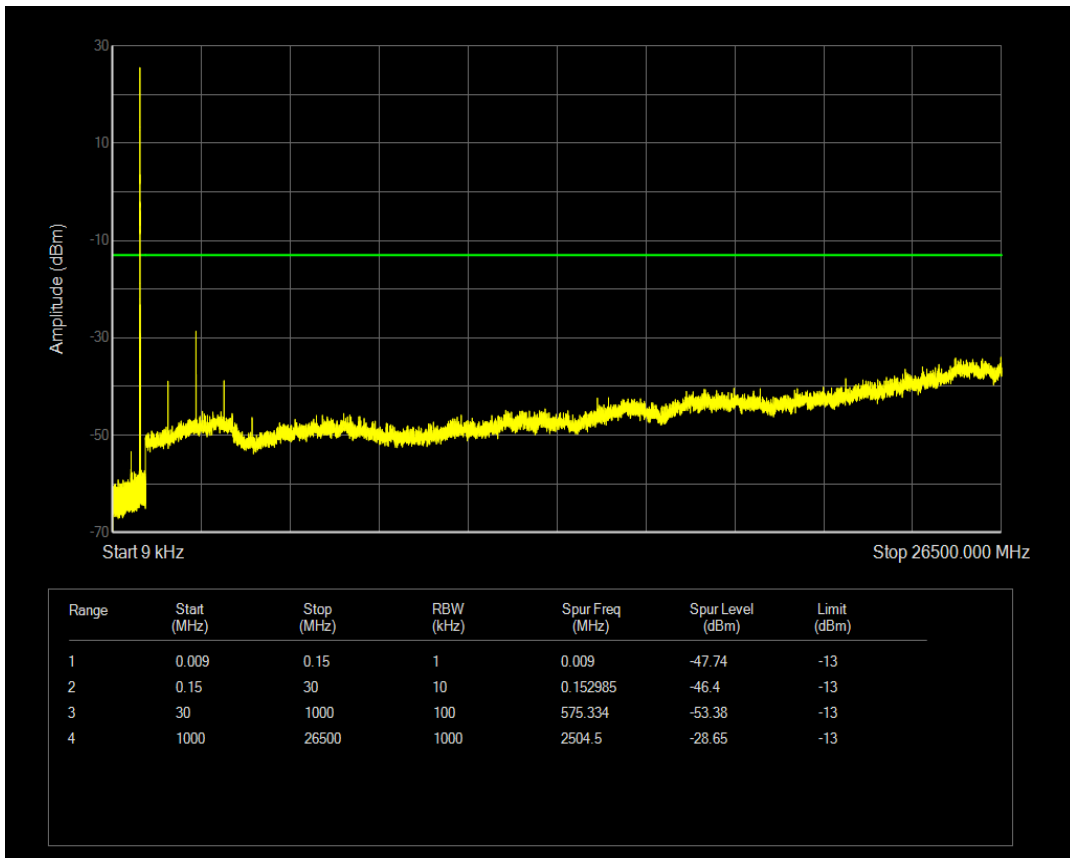

Band5 16QAM BW=3MHz Channel=20525 RB Size=1 Position=#0

Band5 16QAM BW=3MHz Channel=20525 RB Size=15 Position=#0