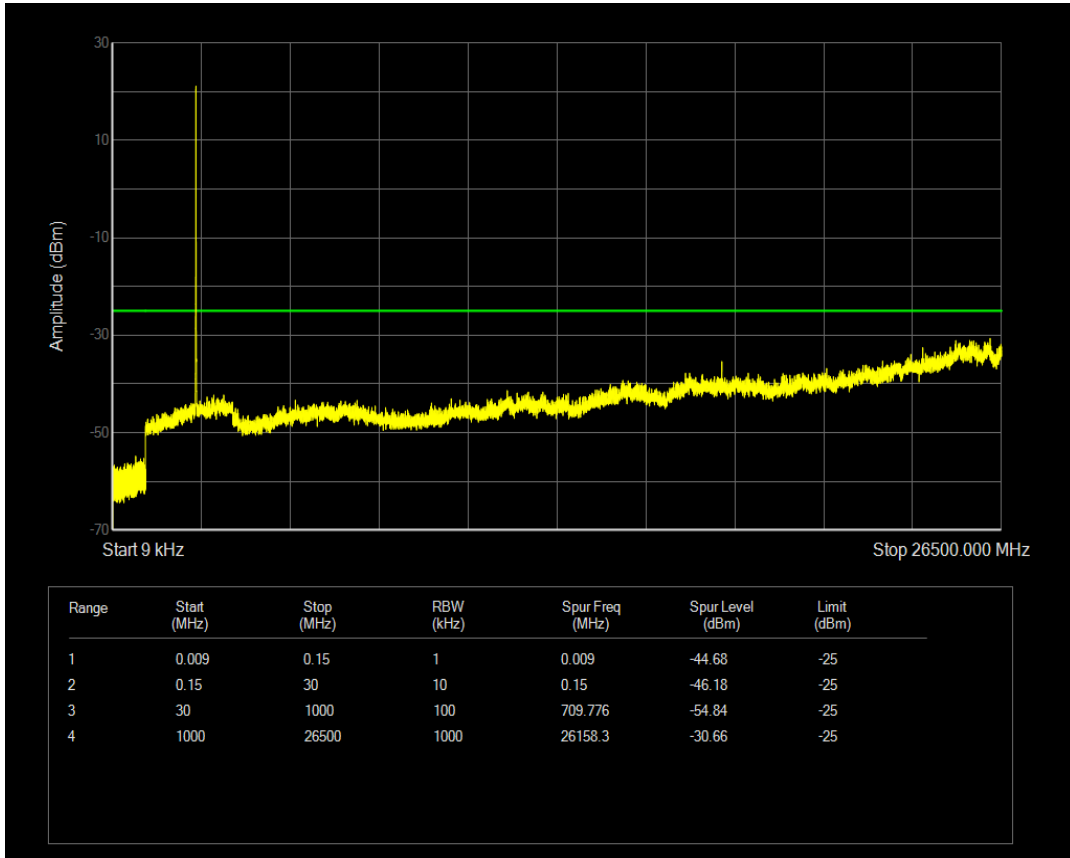

Band5 16QAM BW=10MHz Channel=20525 RB Size=1 Position=#0

Band5 16QAM BW=10MHz Channel=20525 RB Size=50 Position=#0

Band5 QPSK BW=10MHz Channel=20600 RB Size=1 Position=#0

Band5 QPSK BW=10MHz Channel=20600 RB Size=50 Position=#0

Band5 16QAM BW=10MHz Channel=20600 RB Size=1 Position=#0

Band5 16QAM BW=10MHz Channel=20600 RB Size=50 Position=#0

Band7 QPSK BW=5MHz Channel=20775 RB Size=1 Position=#0

Band7 QPSK BW=5MHz Channel=20775 RB Size=25 Position=#0

Band7 16QAM BW=5MHz Channel=20775 RB Size=1 Position=#0

Band7 16QAM BW=5MHz Channel=20775 RB Size=25 Position=#0

Band7 QPSK BW=5MHz Channel=21100 RB Size=1 Position=#0

Band7 QPSK BW=5MHz Channel=21100 RB Size=25 Position=#0