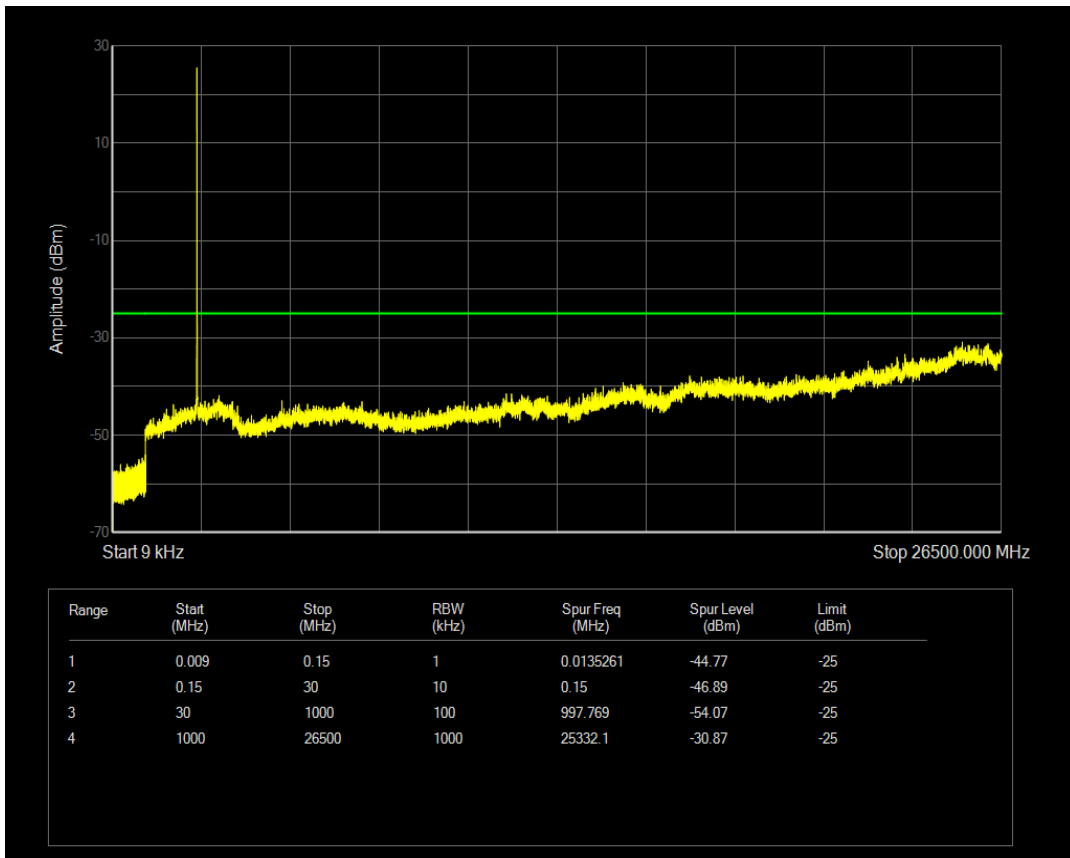

Band5 16QAM BW=10MHz Channel=20600 RB Size=1 Position=#0

Band5 16QAM BW=10MHz Channel=20600 RB Size=50 Position=#0

Band7 QPSK BW=5MHz Channel=20775 RB Size=1 Position=#0

Band7 QPSK BW=5MHz Channel=20775 RB Size=25 Position=#0

Band7 16QAM BW=5MHz Channel=20775 RB Size=1 Position=#0

Band7 16QAM BW=5MHz Channel=20775 RB Size=25 Position=#0

Band7 QPSK BW=5MHz Channel=21100 RB Size=1 Position=#0

Band7 QPSK BW=5MHz Channel=21100 RB Size=25 Position=#0

Band7 16QAM BW=5MHz Channel=21100 RB Size=1 Position=#0

Band7 16QAM BW=5MHz Channel=21100 RB Size=25 Position=#0

Band7 QPSK BW=5MHz Channel=21425 RB Size=1 Position=#0

Band7 QPSK BW=5MHz Channel=21425 RB Size=25 Position=#0