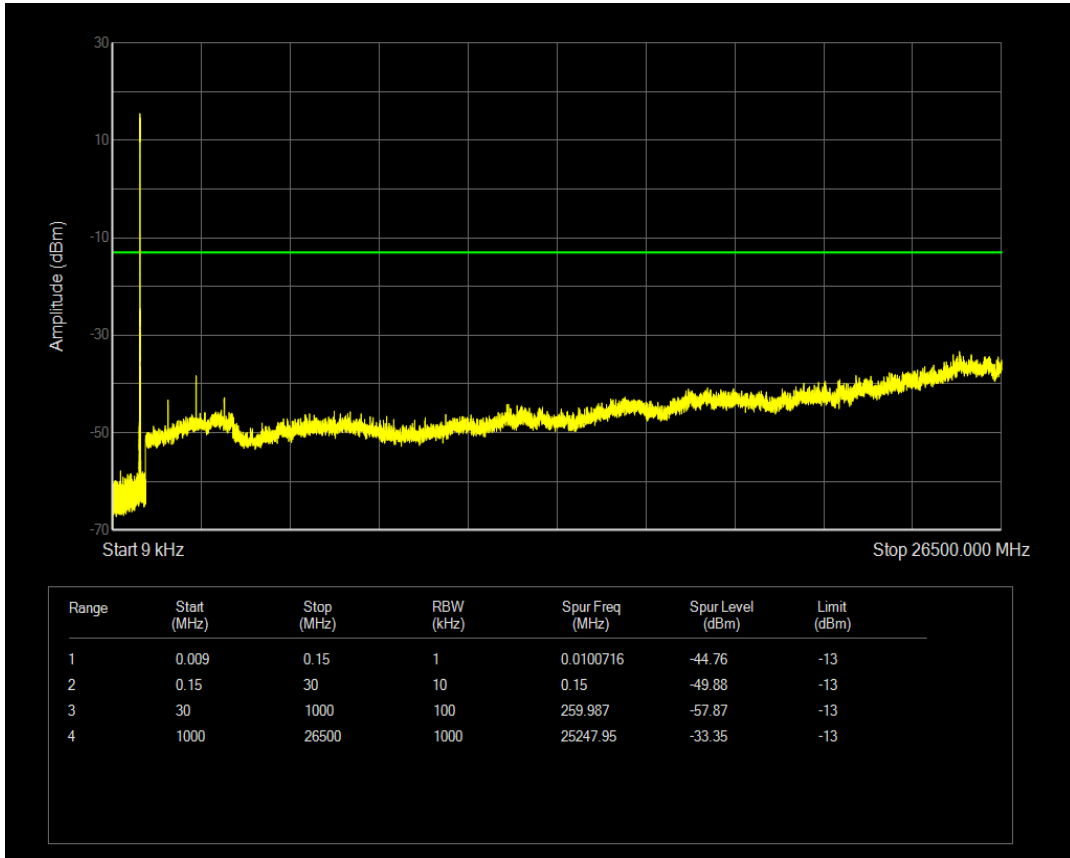

Band5 16QAM BW=5MHz Channel=20425 RB Size=1 Position=#0

Band5 16QAM BW=5MHz Channel=20425 RB Size=25 Position=#0

Band5 QPSK BW=5MHz Channel=20525 RB Size=1 Position=#0

Band5 QPSK BW=5MHz Channel=20525 RB Size=25 Position=#0

Band5 16QAM BW=5MHz Channel=20525 RB Size=1 Position=#0

Band5 16QAM BW=5MHz Channel=20525 RB Size=25 Position=#0

Band5 QPSK BW=5MHz Channel=20625 RB Size=1 Position=#0

Band5 QPSK BW=5MHz Channel=20625 RB Size=25 Position=#0