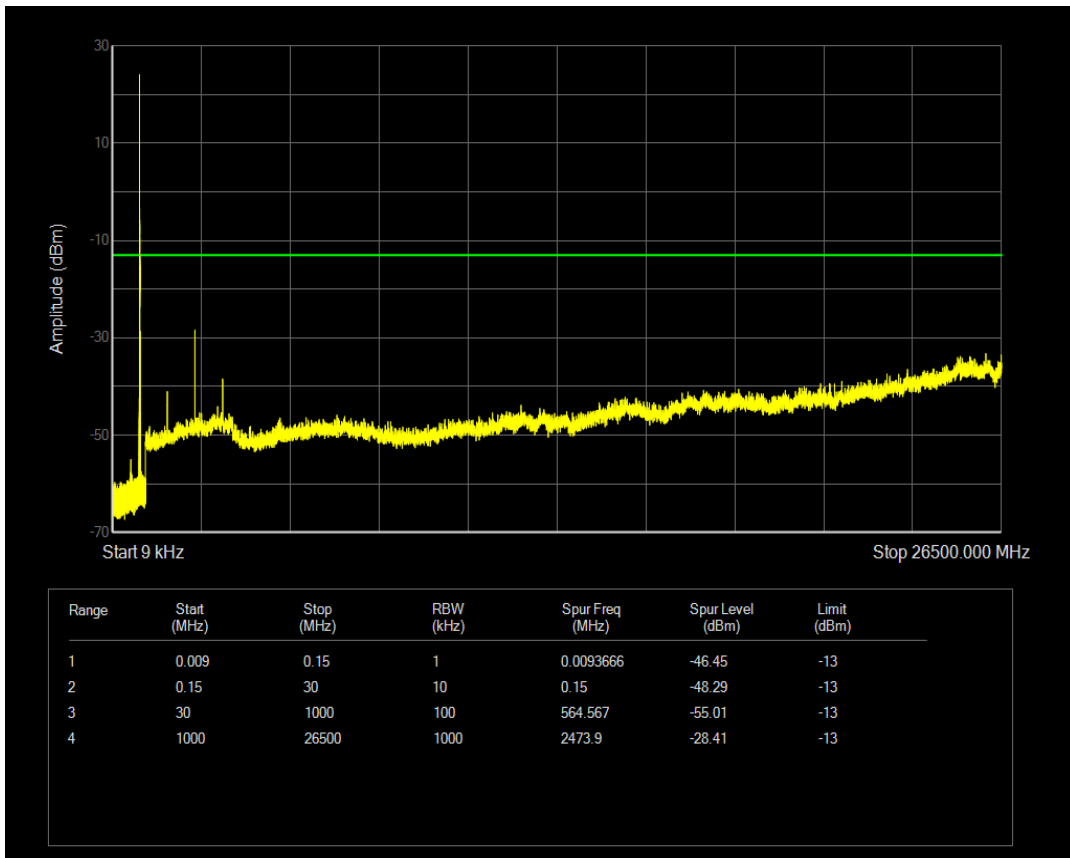

Band5 16QAM BW=5MHz Channel=20525 RB Size=1 Position=#0

Band5 16QAM BW=5MHz Channel=20525 RB Size=25 Position=#0

Band5 QPSK BW=5MHz Channel=20625 RB Size=1 Position=#0

Band5 QPSK BW=5MHz Channel=20625 RB Size=25 Position=#0

Band5 16QAM BW=5MHz Channel=20625 RB Size=1 Position=#0

Band5 16QAM BW=5MHz Channel=20625 RB Size=25 Position=#0

Band5 QPSK BW=10MHz Channel=20450 RB Size=1 Position=#0

Band5 QPSK BW=10MHz Channel=20450 RB Size=50 Position=#0