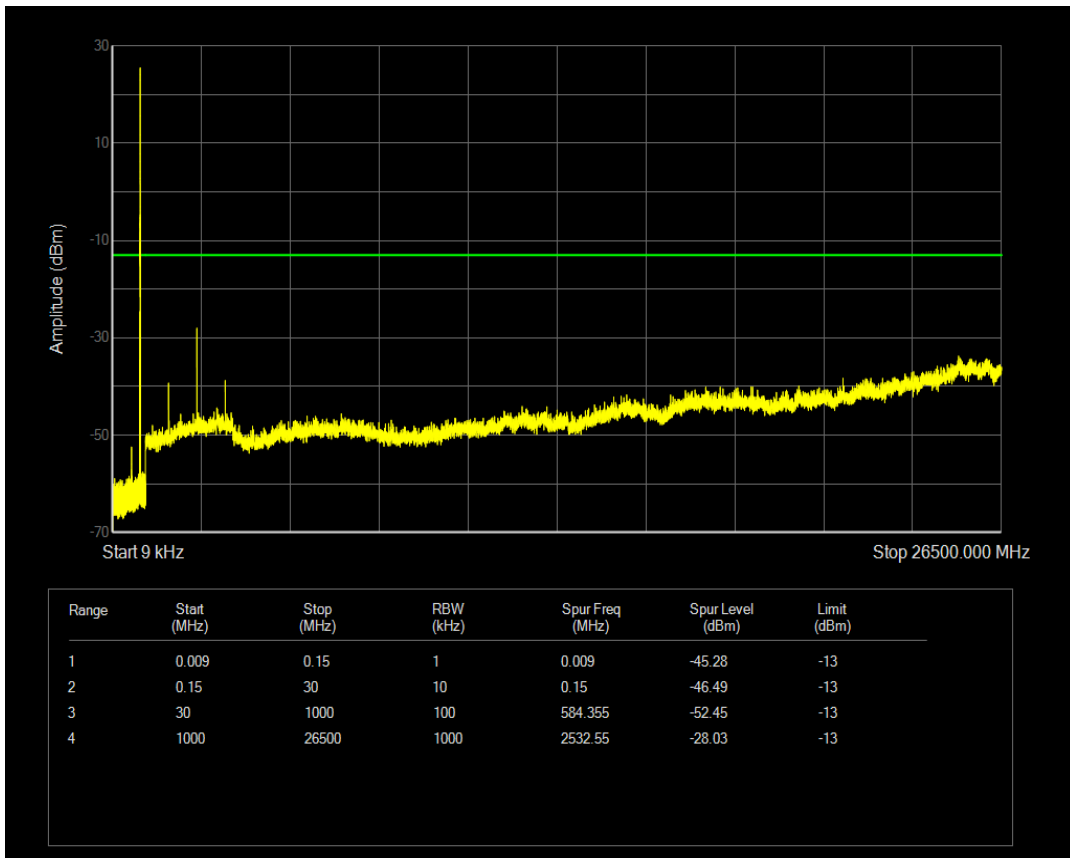

Band5 16QAM BW=5MHz Channel=20625 RB Size=1 Position=#0

Band5 16QAM BW=5MHz Channel=20625 RB Size=25 Position=#0