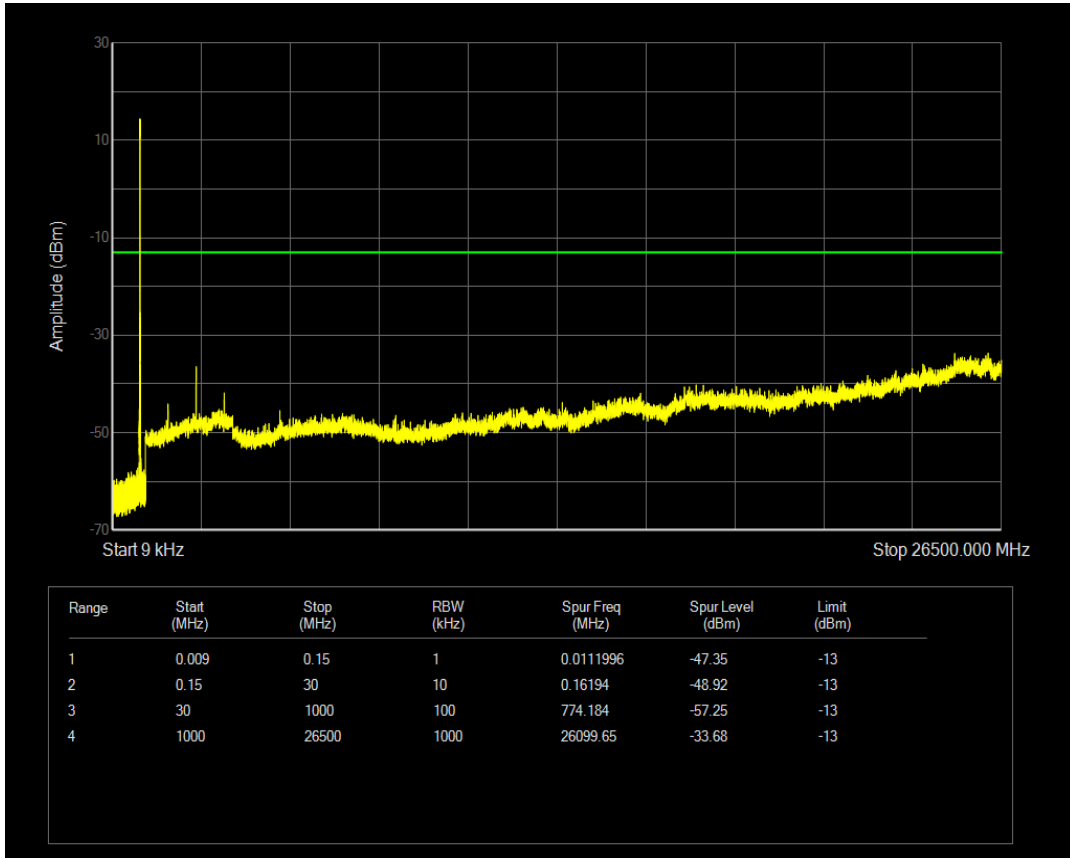

Band5 16QAM BW=5MHz Channel=20425 RB Size=1 Position=#0

Band5 16QAM BW=5MHz Channel=20425 RB Size=25 Position=#0

Band5 QPSK BW=5MHz Channel=20525 RB Size=1 Position=#0

Band5 QPSK BW=5MHz Channel=20525 RB Size=25 Position=#0

Band5 16QAM BW=5MHz Channel=20525 RB Size=1 Position=#0

Band5 16QAM BW=5MHz Channel=20525 RB Size=25 Position=#0

Band5 QPSK BW=5MHz Channel=20625 RB Size=1 Position=#0

Band5 QPSK BW=5MHz Channel=20625 RB Size=25 Position=#0