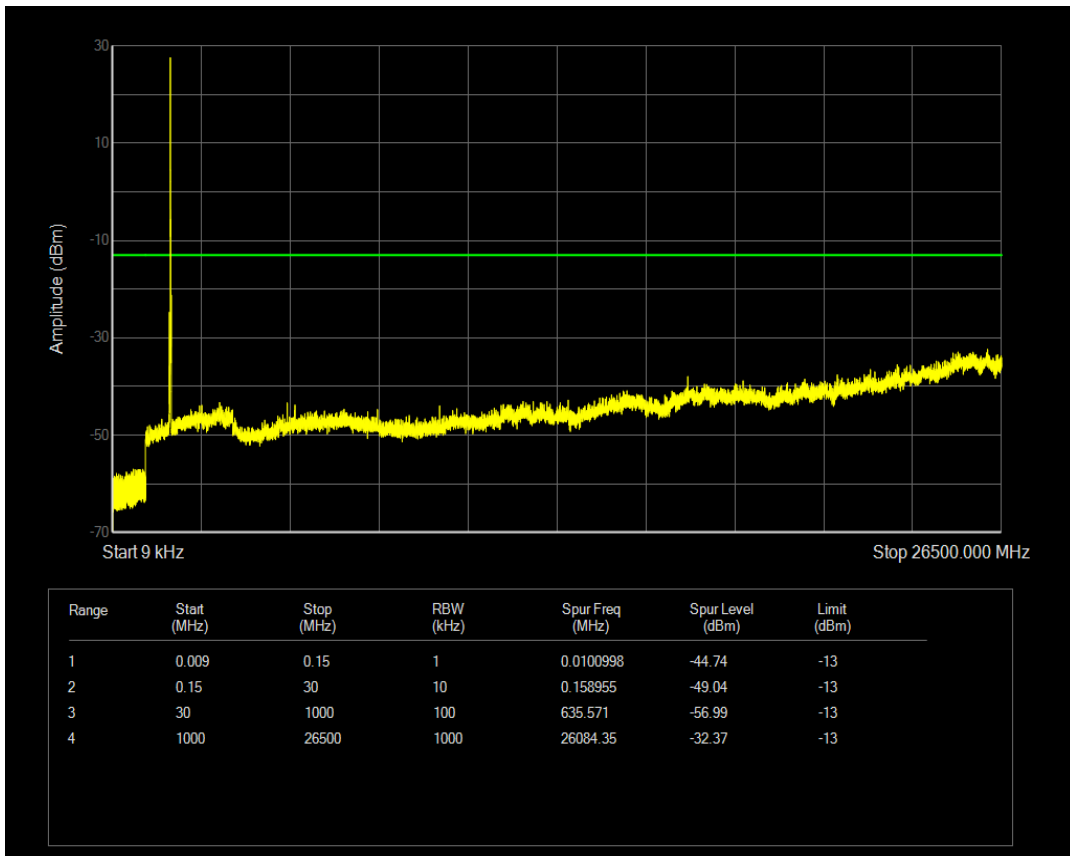

Band4 16QAM BW=15MHz Channel=20025 RB Size=1 Position=#0

Band4 16QAM BW=15MHz Channel=20025 RB Size=75 Position=#0

Band4 QPSK BW=15MHz Channel=20175 RB Size=1 Position=#0

Band4 QPSK BW=15MHz Channel=20175 RB Size=75 Position=#0

Band4 16QAM BW=15MHz Channel=20175 RB Size=1 Position=#0

Band4 16QAM BW=15MHz Channel=20175 RB Size=75 Position=#0

Band4 QPSK BW=15MHz Channel=20325 RB Size=1 Position=#0

Band4 QPSK BW=15MHz Channel=20325 RB Size=75 Position=#0

Band4 16QAM BW=15MHz Channel=20325 RB Size=1 Position=#0

Band4 16QAM BW=15MHz Channel=20325 RB Size=75 Position=#0

Band4 QPSK BW=20MHz Channel=20050 RB Size=1 Position=#0

Band4 QPSK BW=20MHz Channel=20050 RB Size=100 Position=#0