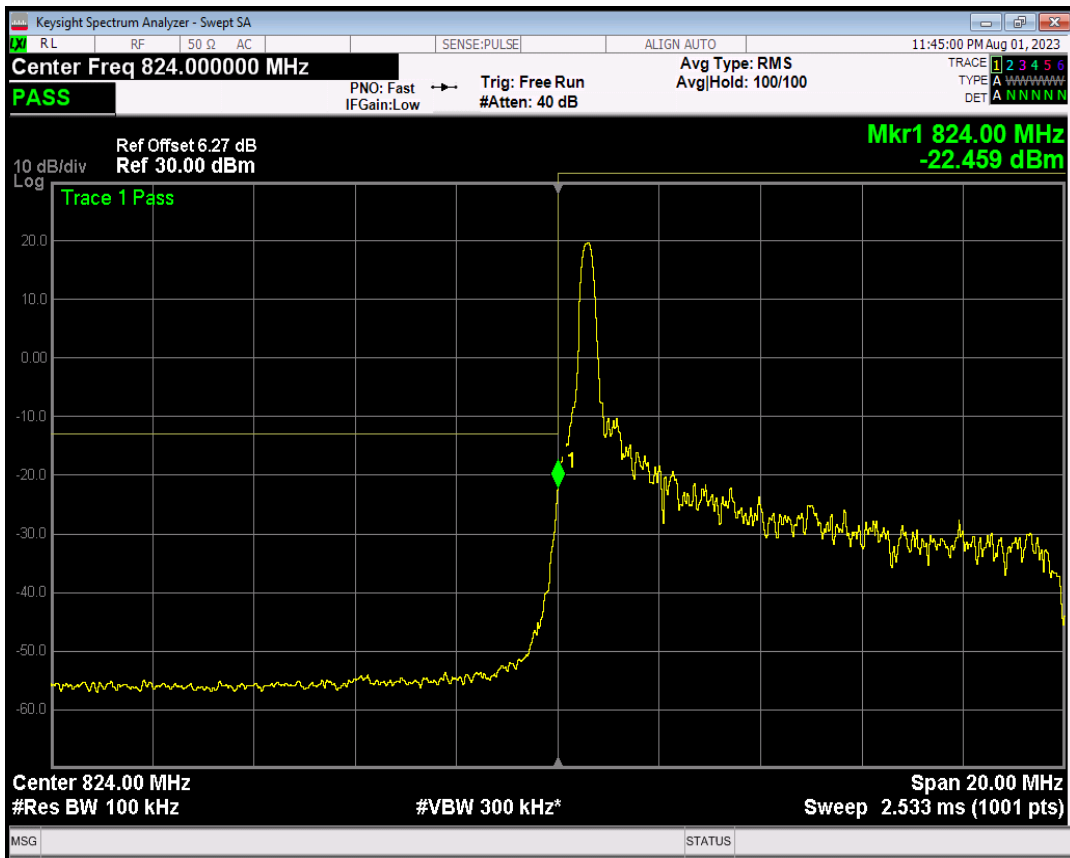

Band5 QPSK BW=10MHz Channel=20450 RB Size=1 Position=#0

Band5 QPSK BW=10MHz Channel=20450 RB Size=1 Position=#Max