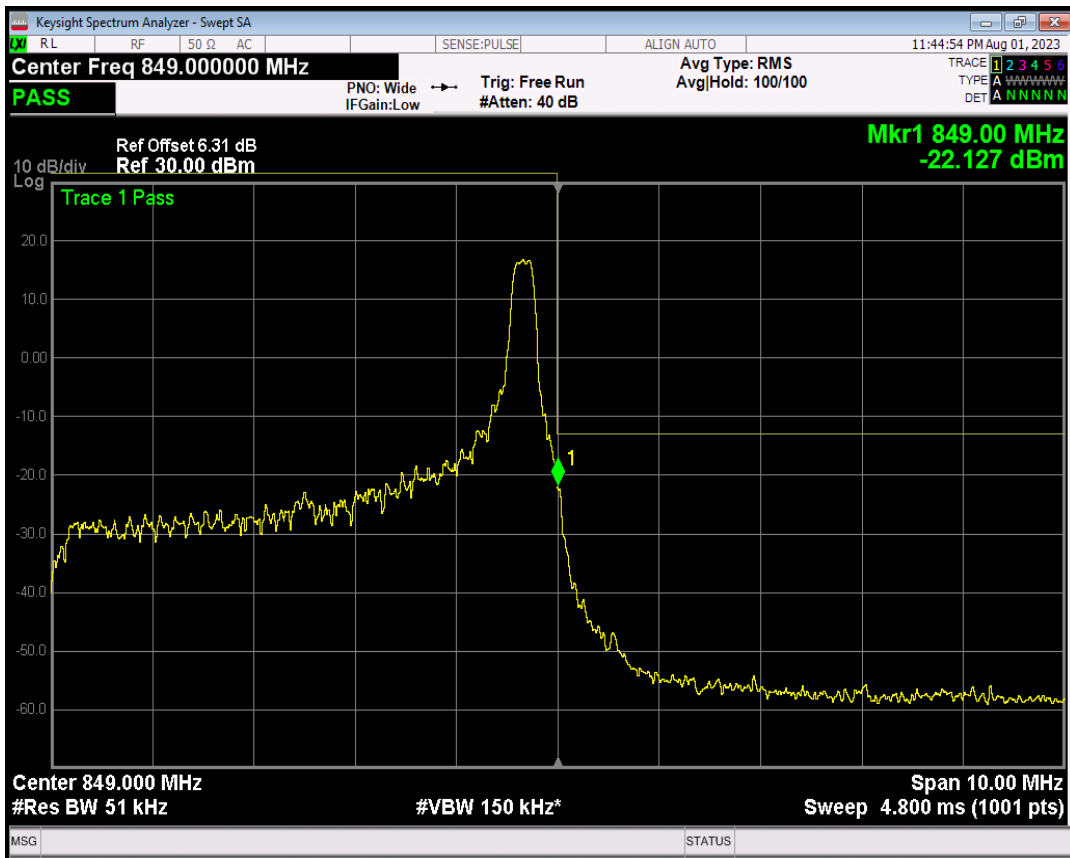

Band5 16QAM BW=5MHz Channel=20625 RB Size=1 Position=#Max

Band5 16QAM BW=5MHz Channel=20625 RB Size=25 Position=#0