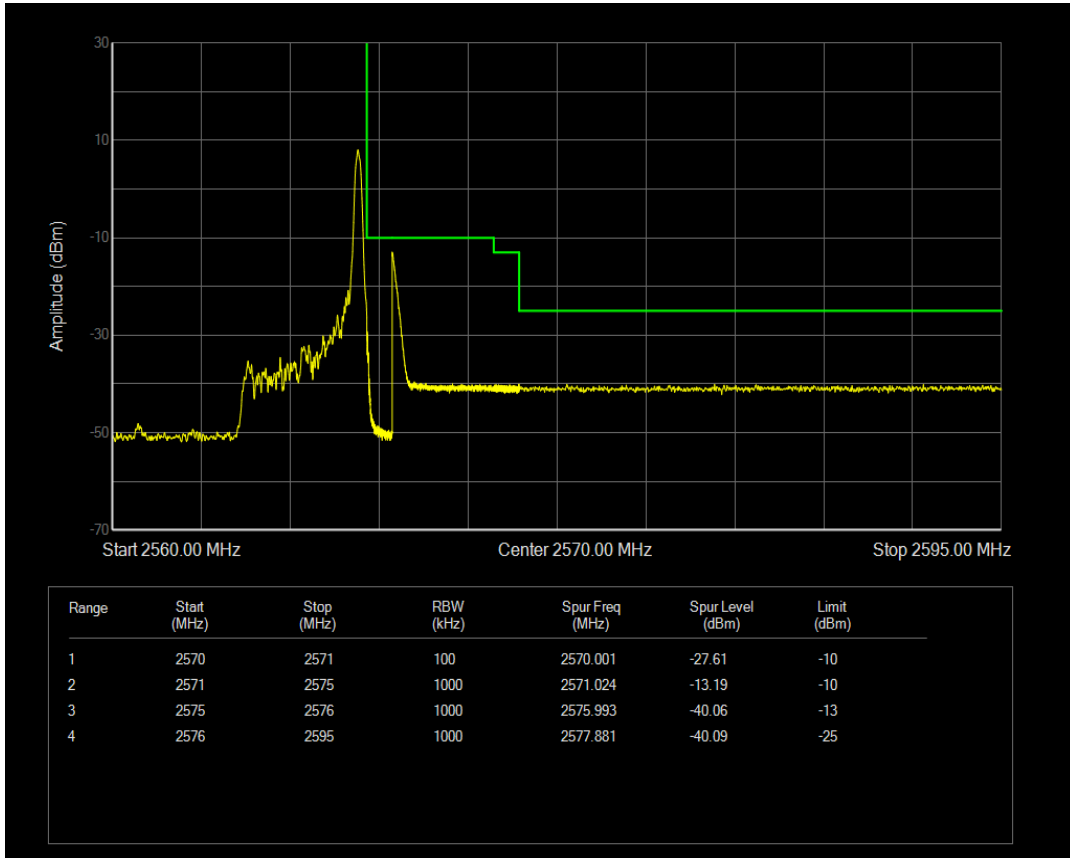

Band7 QPSK BW=5MHz Channel=21425 RB Size=1 Position=#Max

Band7 QPSK BW=5MHz Channel=21425 RB Size=25 Position=#0