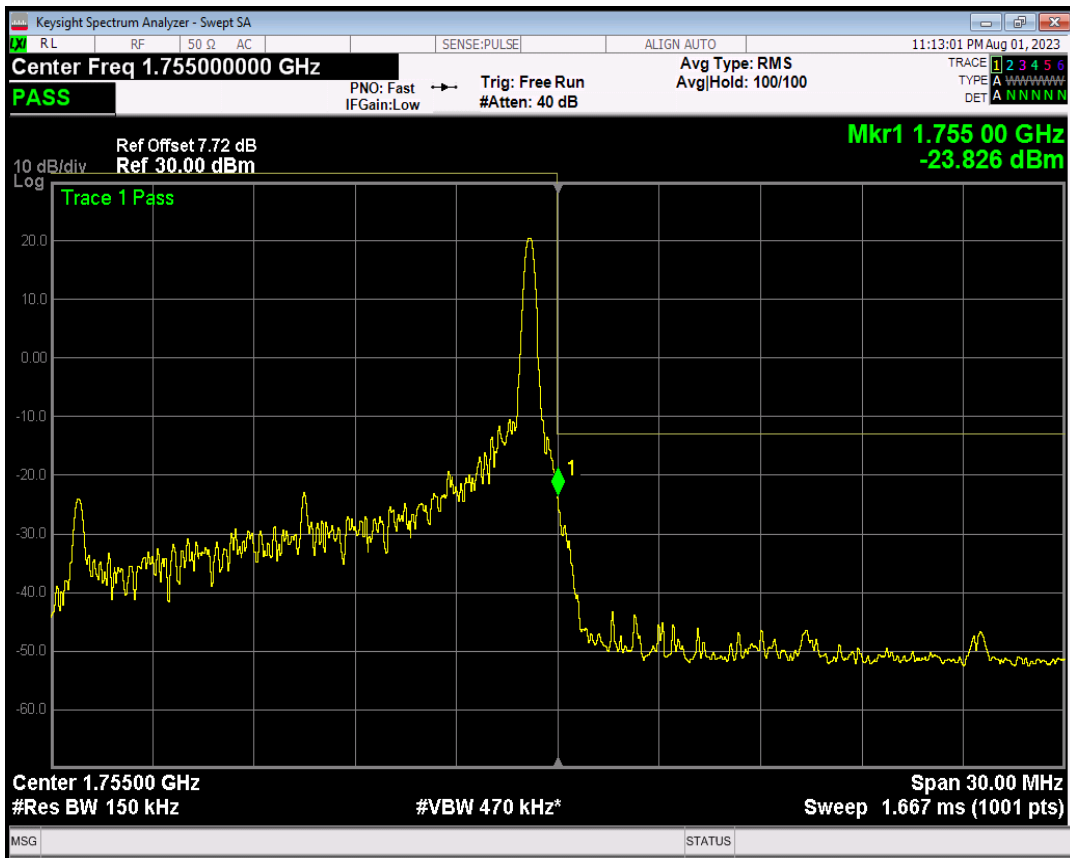

Band4 16QAM BW=15MHz Channel=20325 RB Size=1 Position=#Max

Band4 16QAM BW=15MHz Channel=20325 RB Size=75 Position=#0