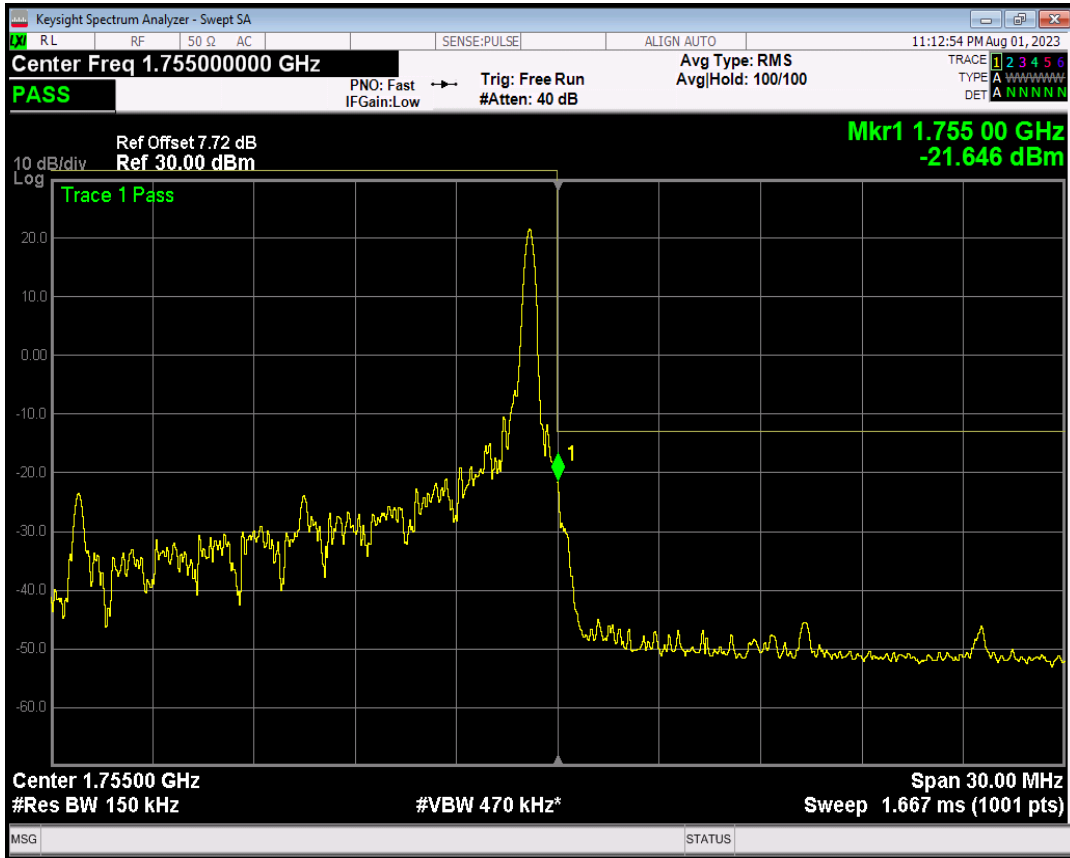

Band4 QPSK BW=15MHz Channel=20325 RB Size=1 Position=#Max

Band4 QPSK BW=15MHz Channel=20325 RB Size=75 Position=#0