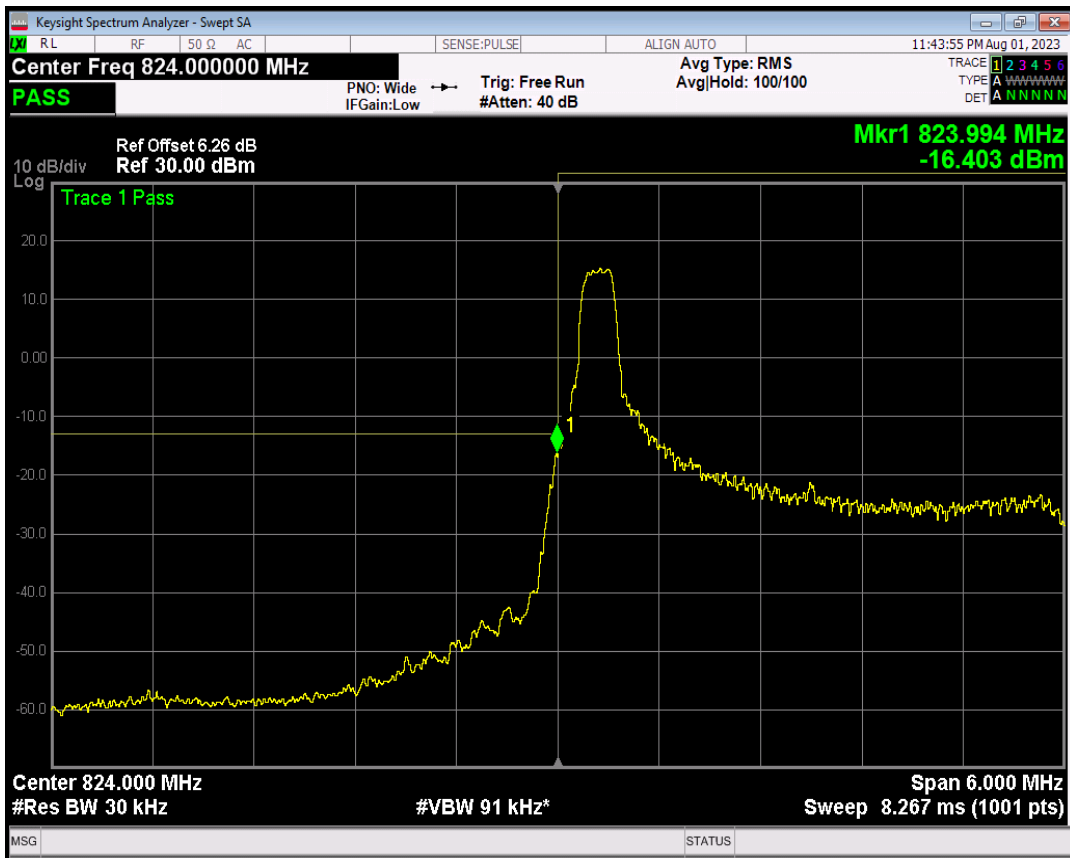

Band5 QPSK BW=3MHz Channel=20415 RB Size=1 Position=#0

Band5 QPSK BW=3MHz Channel=20415 RB Size=1 Position=#Max