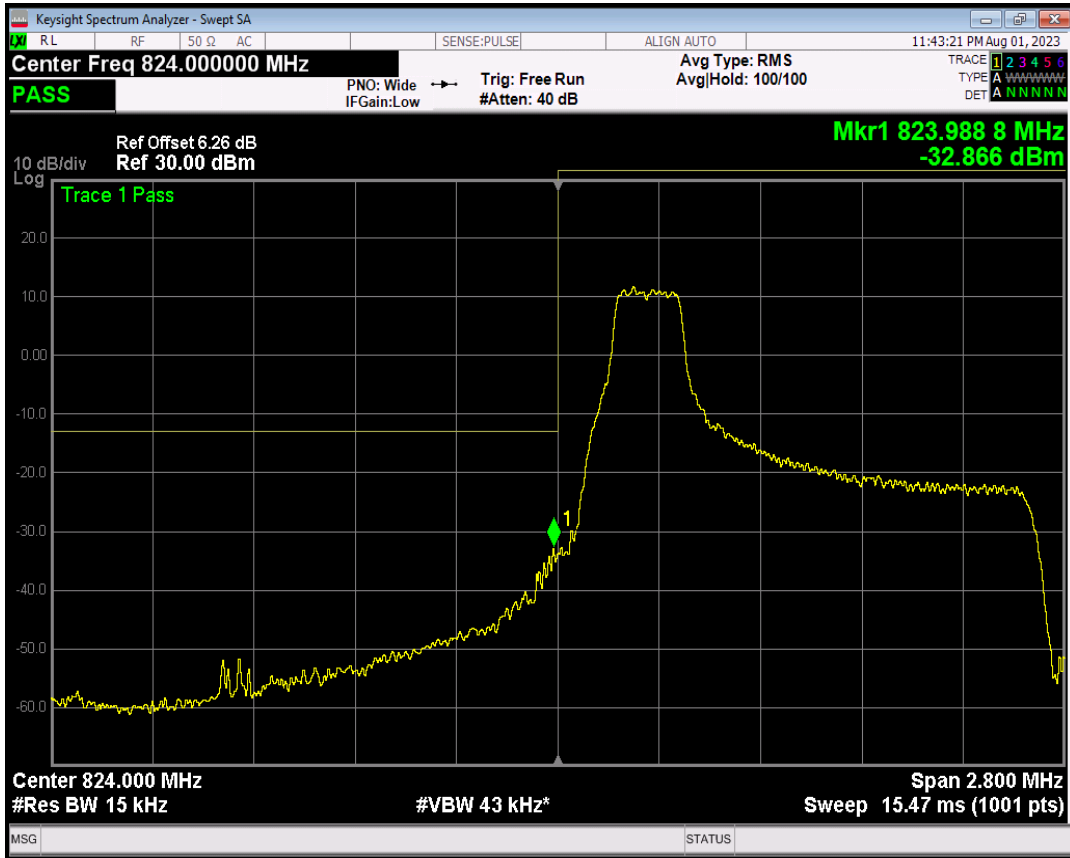

Band5 16QAM BW=1.4MHz Channel=20407 RB Size=1 Position=#0

Band5 16QAM BW=1.4MHz Channel=20407 RB Size=1 Position=#Max