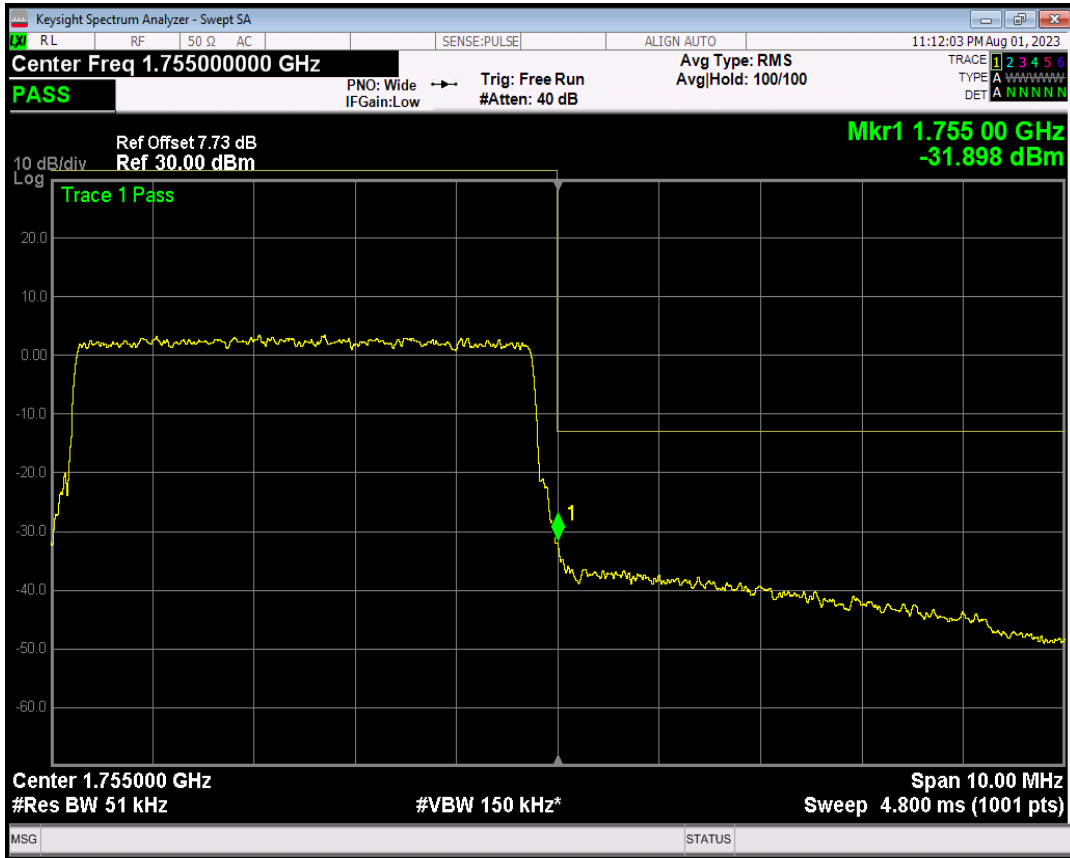

Band4 16QAM BW=5MHz Channel=20375 RB Size=25 Position=#0

Band4 QPSK BW=10MHz Channel=20000 RB Size=1 Position=#0