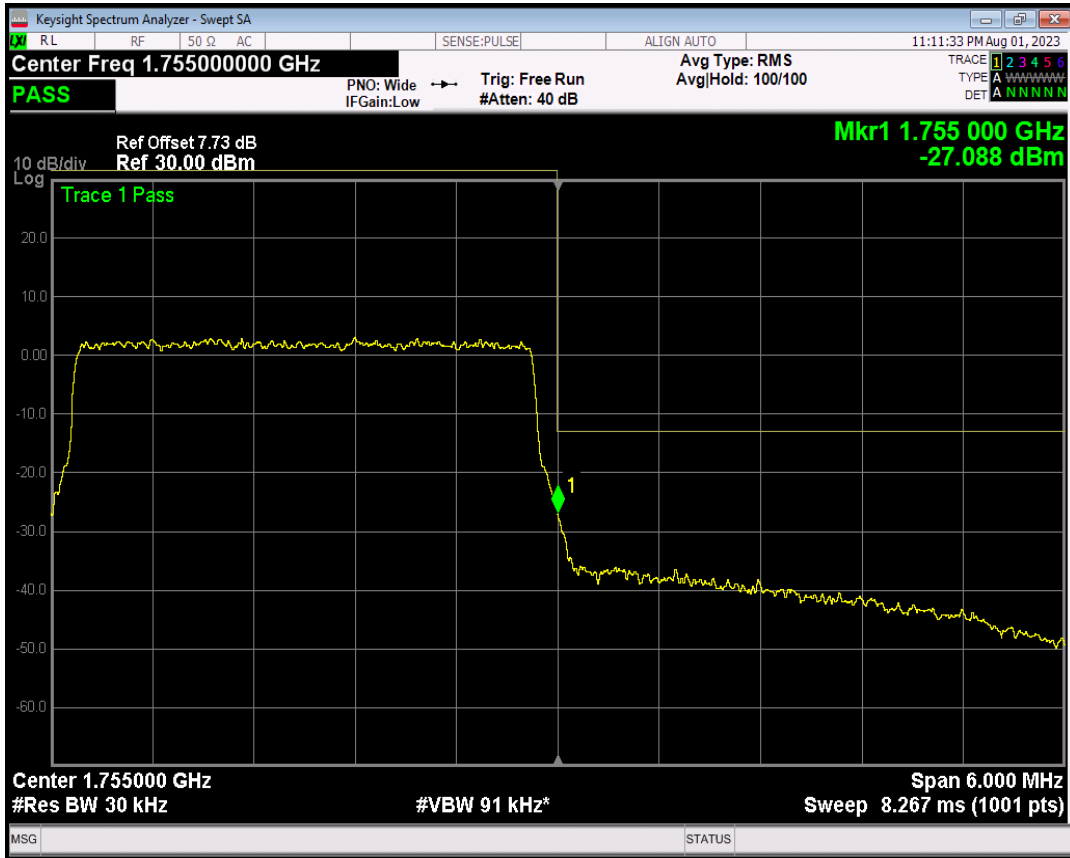

Band4 16QAM BW=3MHz Channel=20385 RB Size=15 Position=#0

Band4 QPSK BW=5MHz Channel=19975 RB Size=1 Position=#0