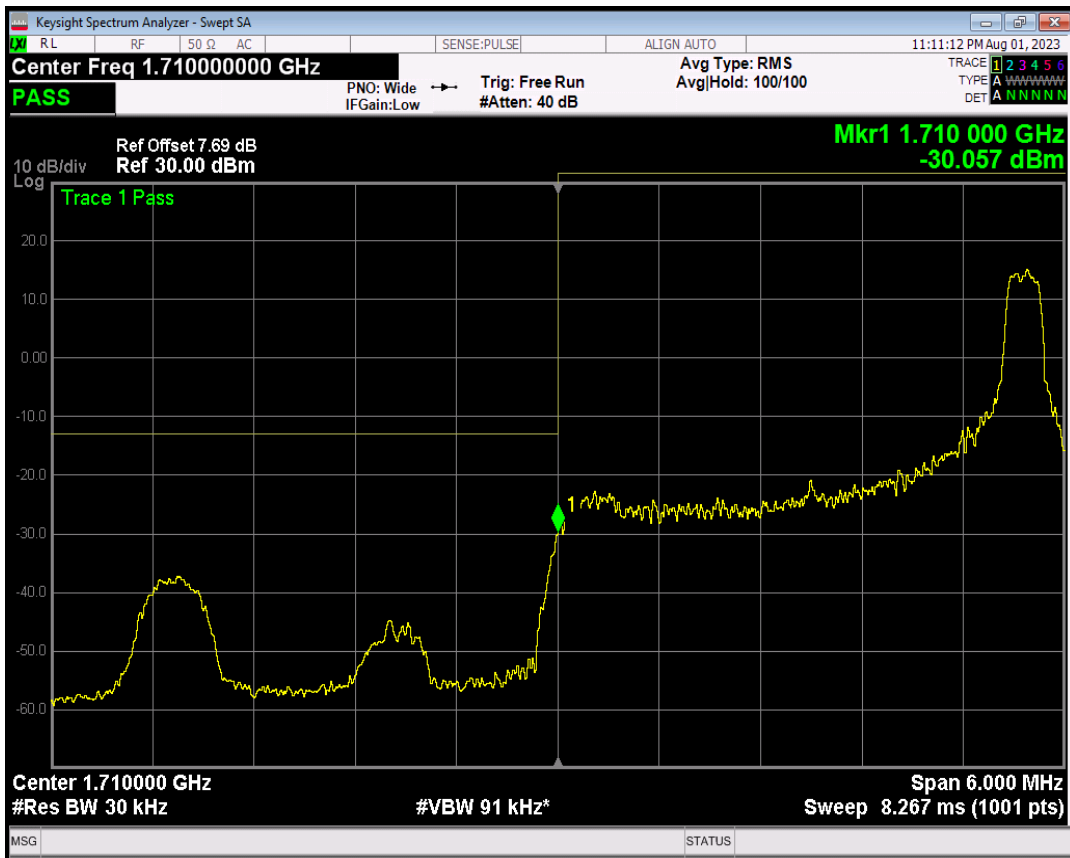

Band4 16QAM BW=3MHz Channel=19965 RB Size=1 Position=#Max

Band4 16QAM BW=3MHz Channel=19965 RB Size=15 Position=#0