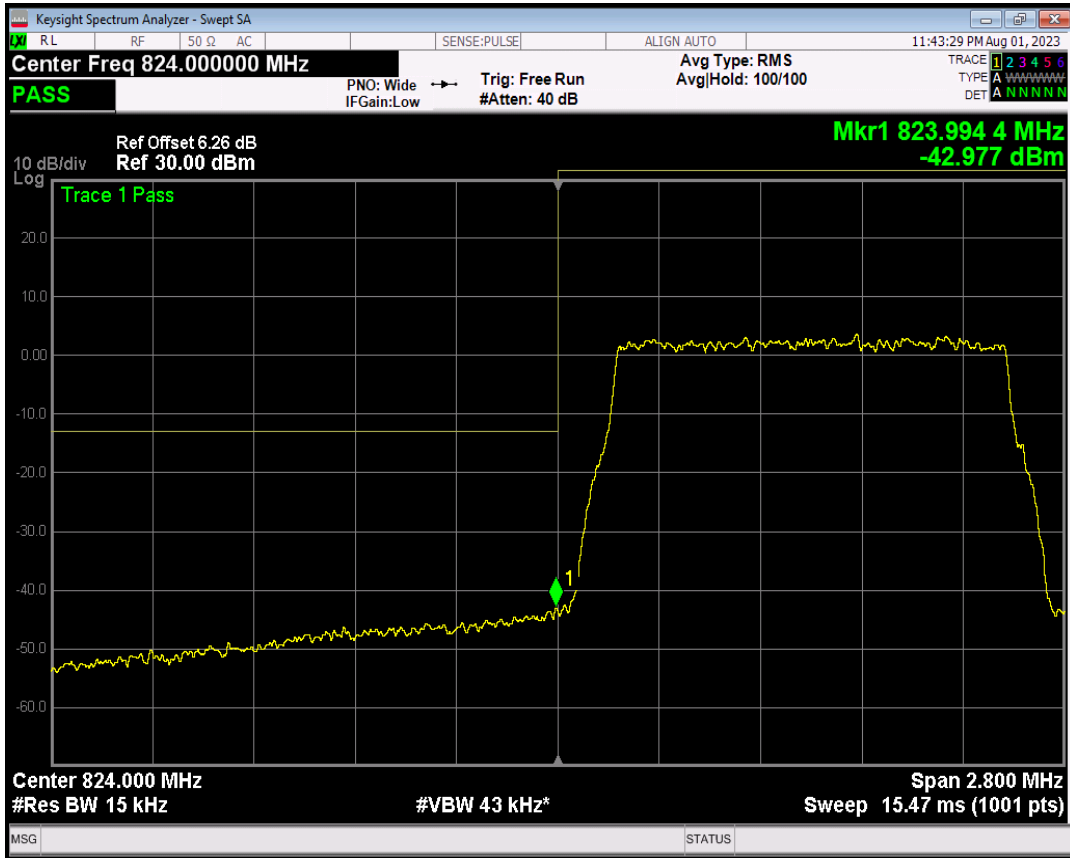

Band5 QPSK BW=1.4MHz Channel=20407 RB Size=6 Position=#0

Band5 16QAM BW=1.4MHz Channel=20407 RB Size=1 Position=#0

Band5 16QAM BW=1.4MHz Channel=20407 RB Size=1 Position=#Max

Band5 16QAM BW=1.4MHz Channel=20407 RB Size=6 Position=#0