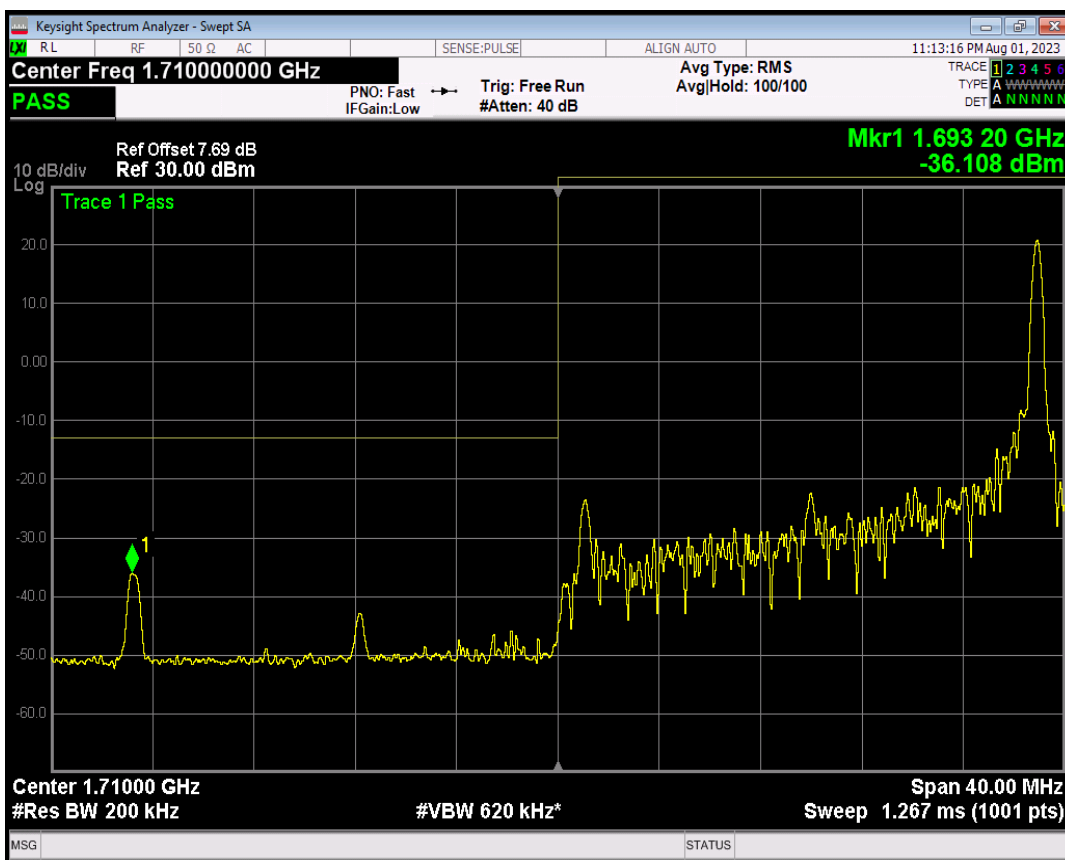

Band4 16QAM BW=20MHz Channel=20050 RB Size=1 Position=#Max

Band4 16QAM BW=20MHz Channel=20050 RB Size=100 Position=#0