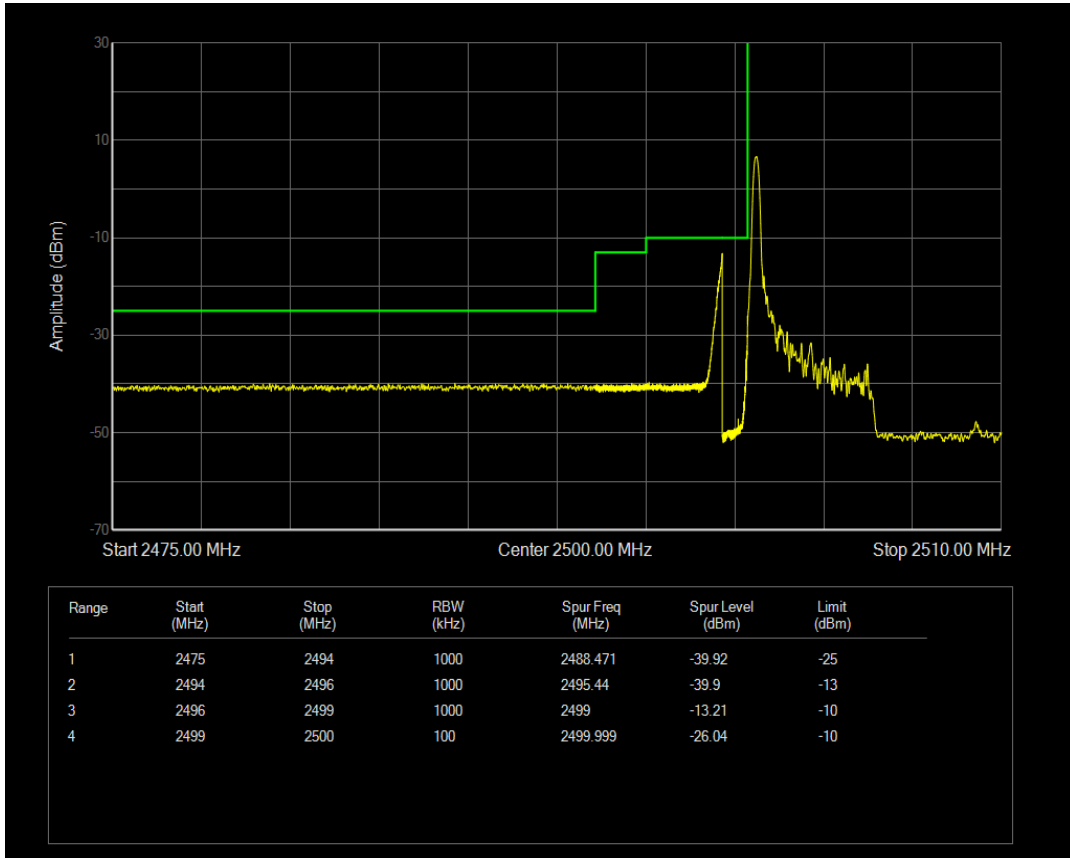

Band7 16QAM BW=5MHz Channel=20775 RB Size=1 Position=#0

Band7 16QAM BW=5MHz Channel=20775 RB Size=1 Position=#Max