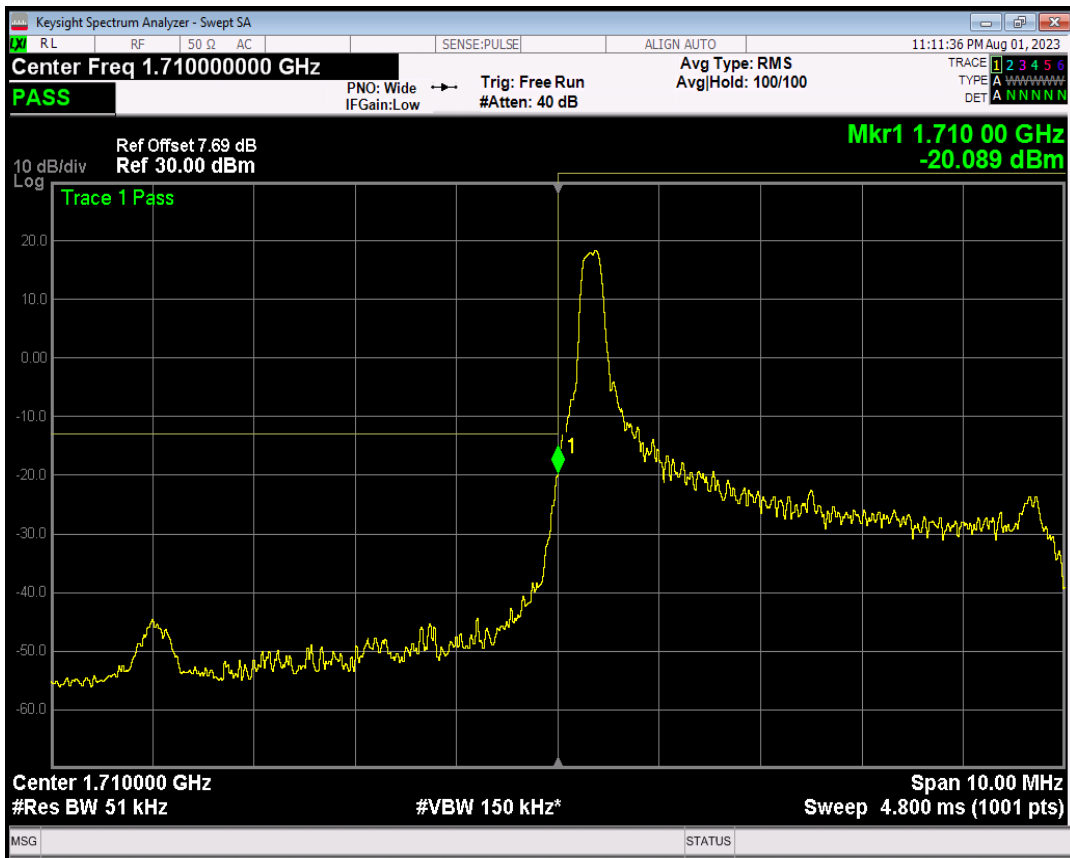

Band4 QPSK BW=5MHz Channel=19975 RB Size=1 Position=#0

Band4 QPSK BW=5MHz Channel=19975 RB Size=1 Position=#Max