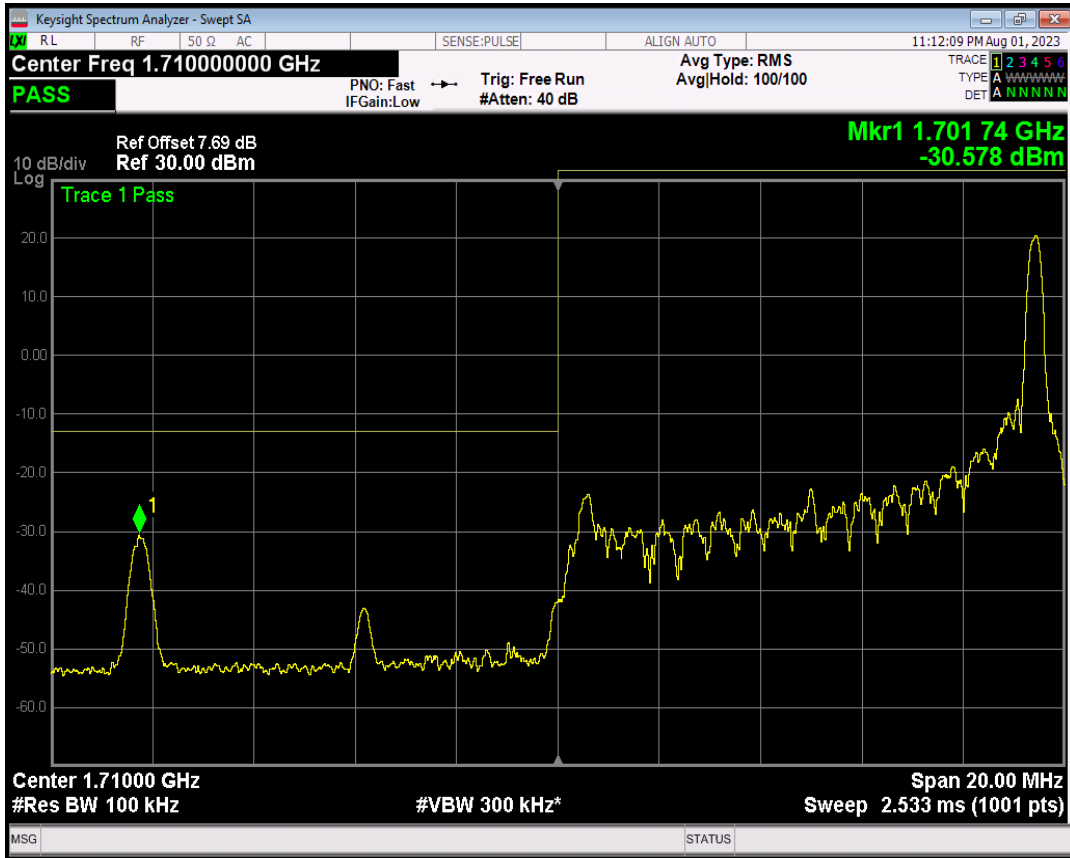

Band4 16QAM BW=5MHz Channel=20375 RB Size=1 Position=#Max

Band4 16QAM BW=5MHz Channel=20375 RB Size=25 Position=#0

Band4 QPSK BW=10MHz Channel=20000 RB Size=1 Position=#0

Band4 QPSK BW=10MHz Channel=20000 RB Size=1 Position=#Max

Band4 QPSK BW=10MHz Channel=20000 RB Size=50 Position=#0

Band4 16QAM BW=10MHz Channel=20000 RB Size=1 Position=#0

Band4 16QAM BW=10MHz Channel=20000 RB Size=1 Position=#Max

Band4 16QAM BW=10MHz Channel=20000 RB Size=50 Position=#0