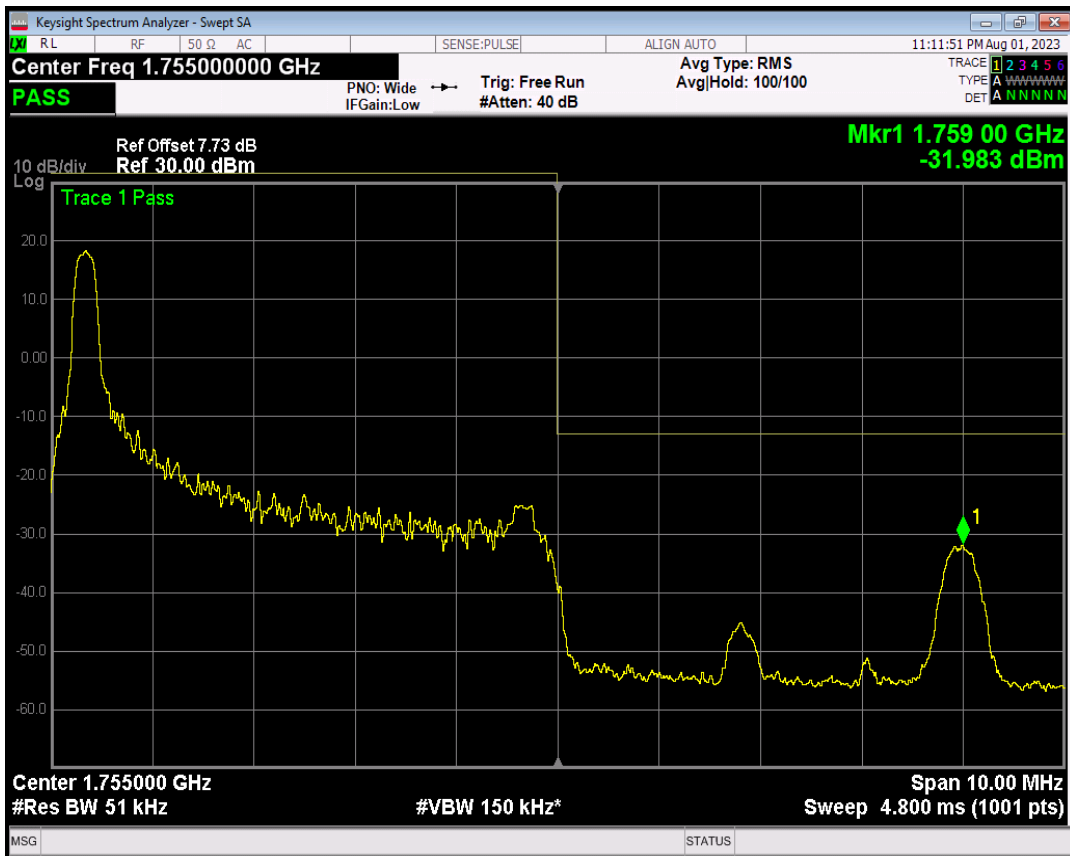

Band4 QPSK BW=5MHz Channel=20375 RB Size=1 Position=#0

Band4 QPSK BW=5MHz Channel=20375 RB Size=1 Position=#Max