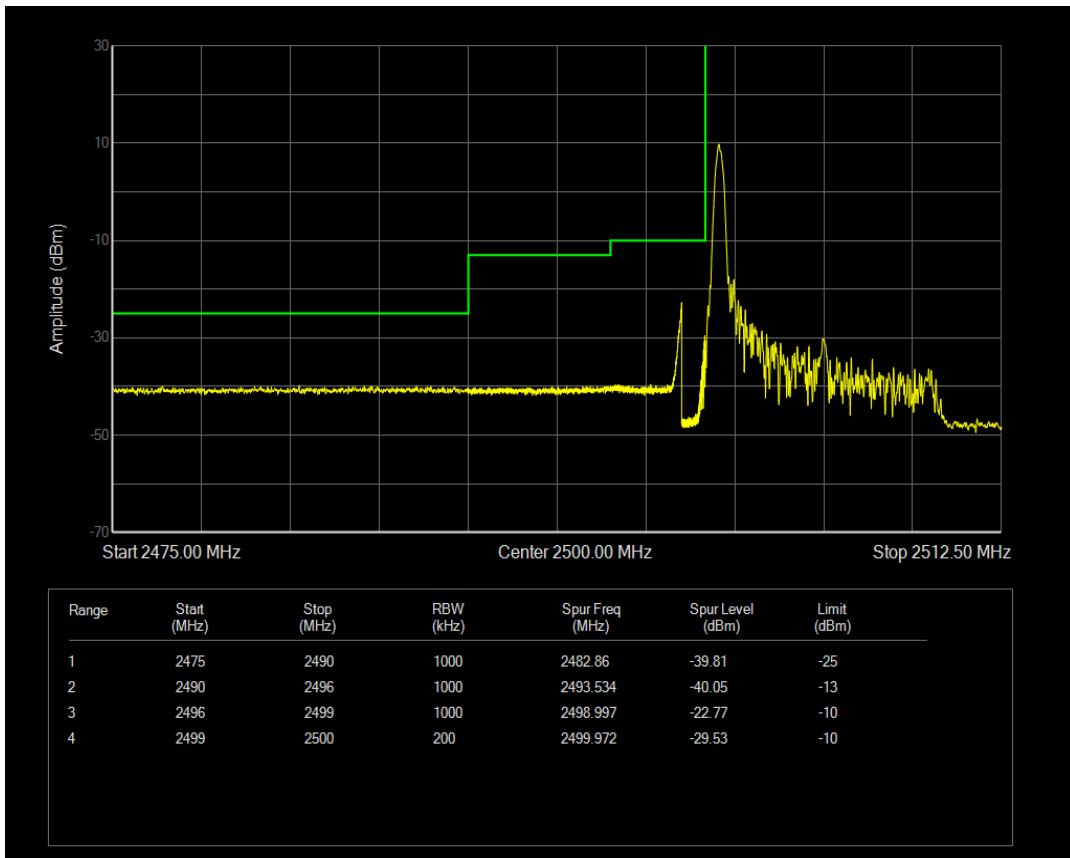

Band7 QPSK BW=10MHz Channel=20800 RB Size=1 Position=#0

Band7 QPSK BW=10MHz Channel=20800 RB Size=1 Position=#Max