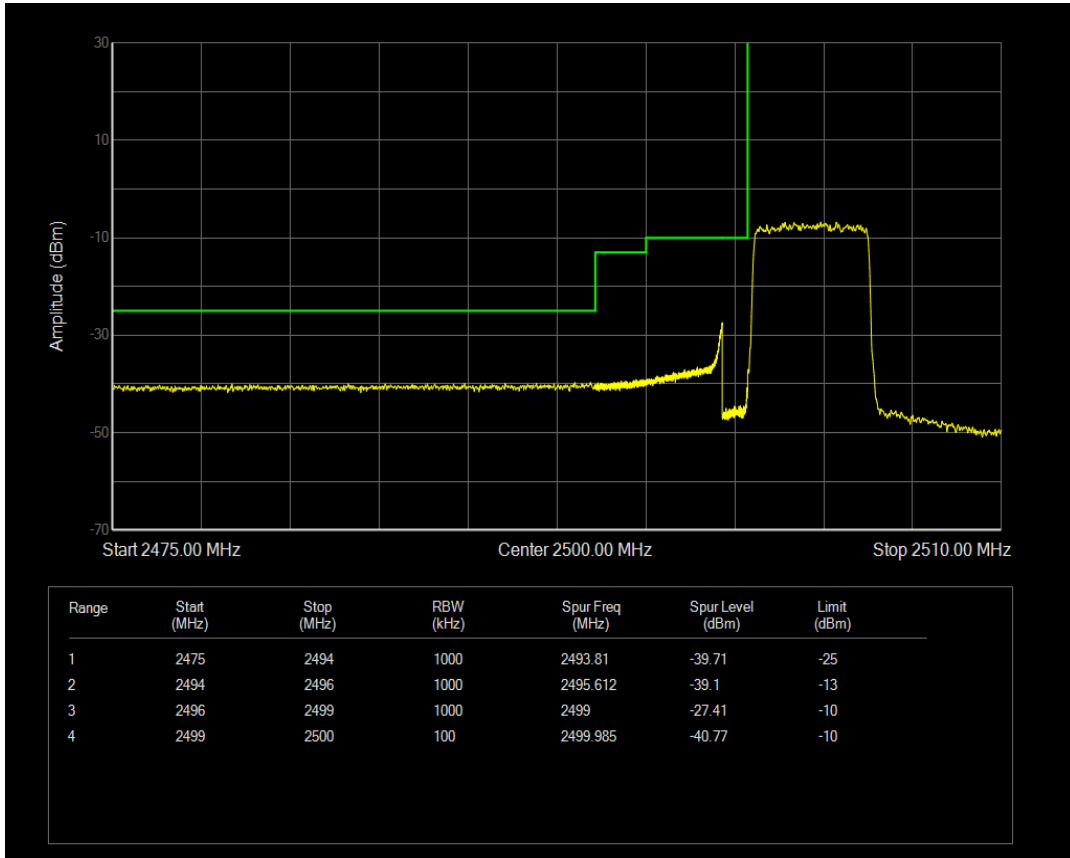

Band7 QPSK BW=5MHz Channel=20775 RB Size=25 Position=#0

Band7 16QAM BW=5MHz Channel=20775 RB Size=1 Position=#0

Band7 16QAM BW=5MHz Channel=20775 RB Size=1 Position=#Max

Band7 16QAM BW=5MHz Channel=20775 RB Size=25 Position=#0