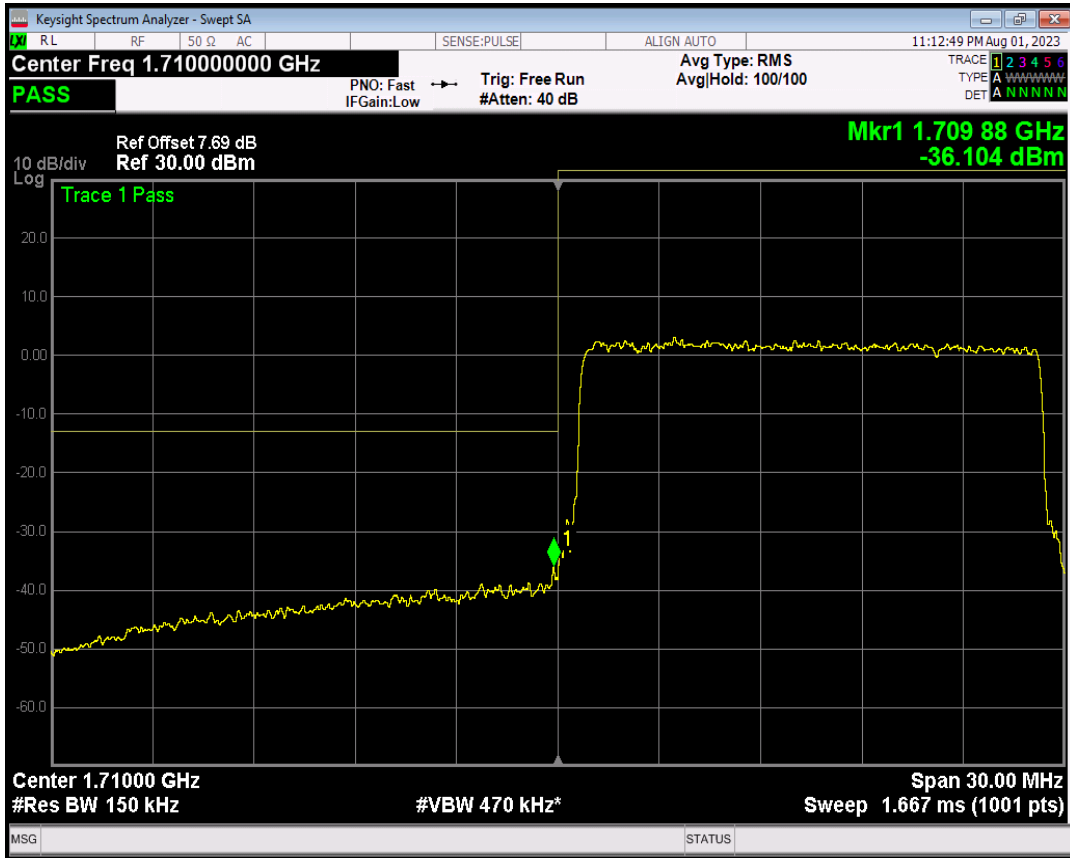

Band4 QPSK BW=15MHz Channel=20025 RB Size=75 Position=#0

Band4 16QAM BW=15MHz Channel=20025 RB Size=1 Position=#0

Band4 16QAM BW=15MHz Channel=20025 RB Size=1 Position=#Max

Band4 16QAM BW=15MHz Channel=20025 RB Size=75 Position=#0