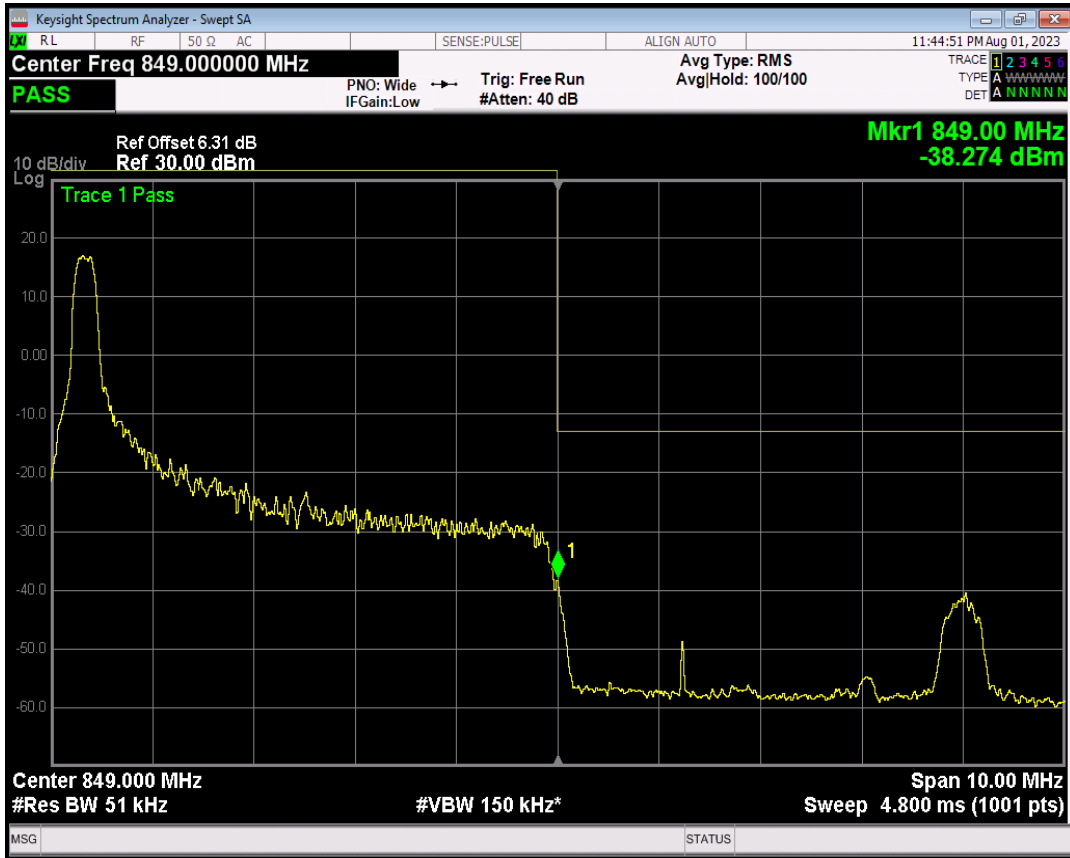

Band5 QPSK BW=5MHz Channel=20625 RB Size=1 Position=#0

Band5 QPSK BW=5MHz Channel=20625 RB Size=1 Position=#Max

Band5 QPSK BW=5MHz Channel=20625 RB Size=25 Position=#0

Band5 16QAM BW=5MHz Channel=20625 RB Size=1 Position=#0