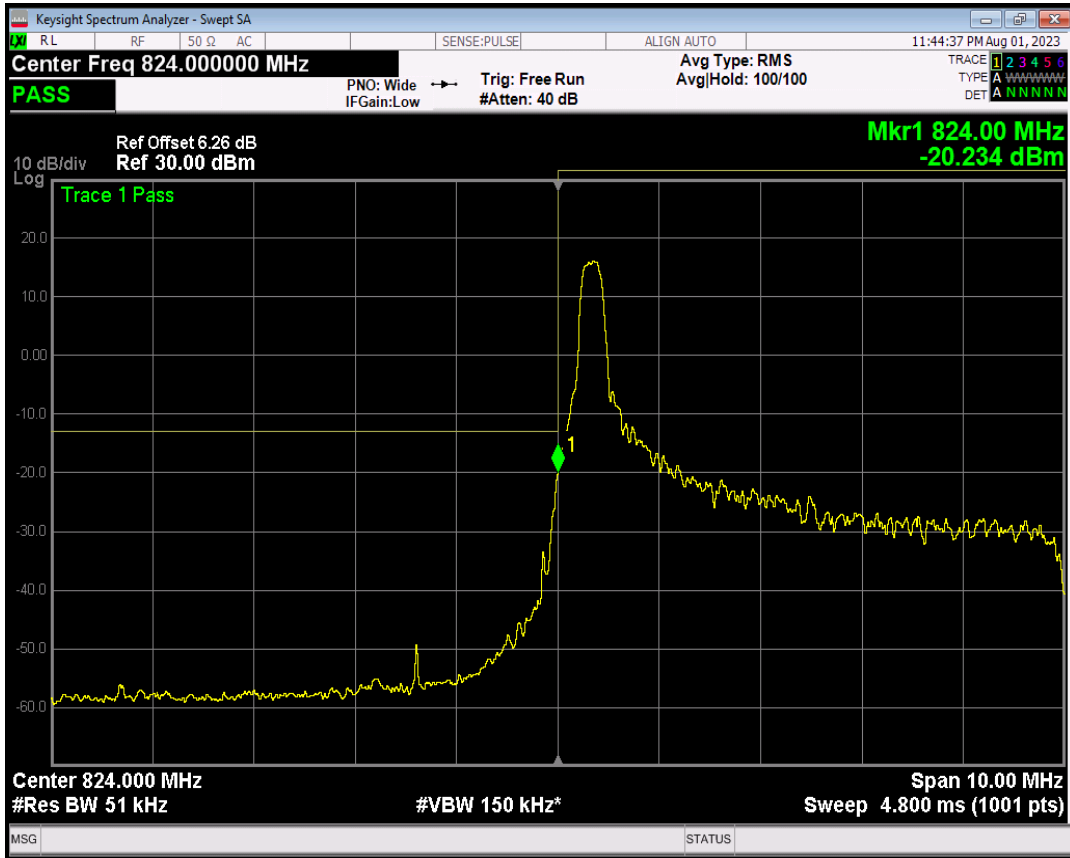

Band5 16QAM BW=5MHz Channel=20425 RB Size=1 Position=#0

Band5 16QAM BW=5MHz Channel=20425 RB Size=1 Position=#Max