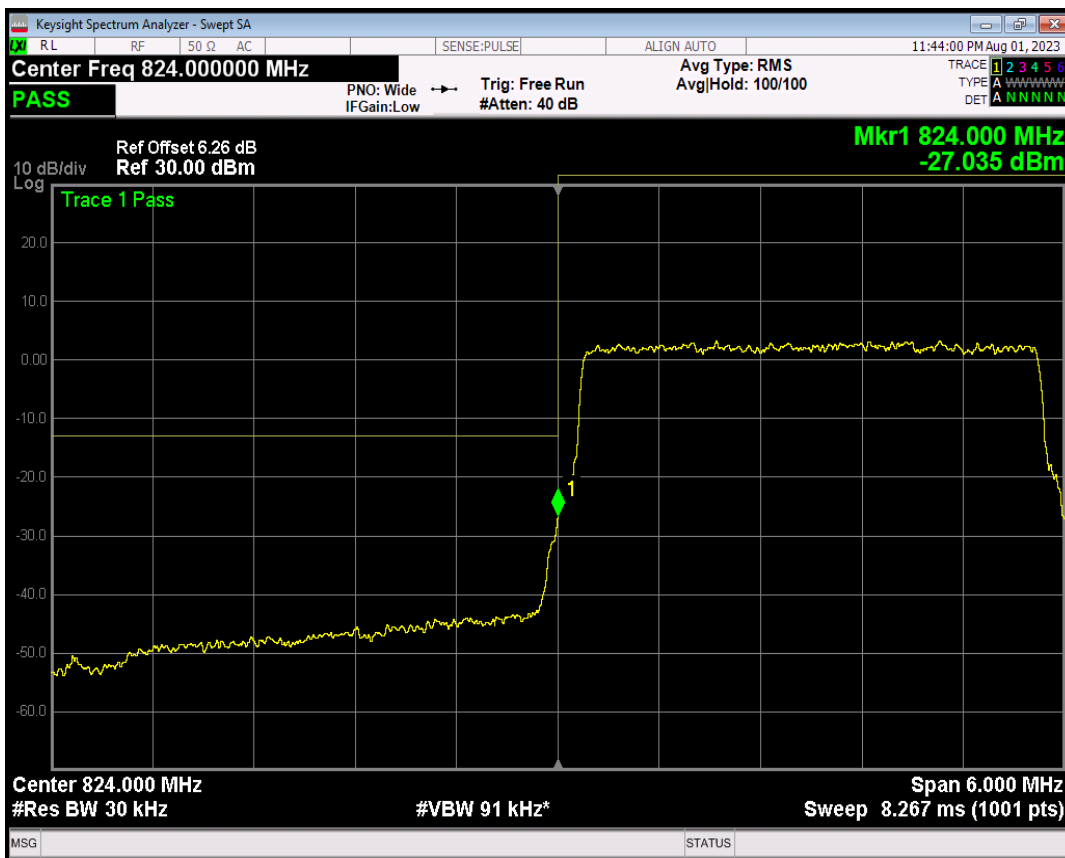

Band5 QPSK BW=3MHz Channel=20415 RB Size=15 Position=#0

Band5 16QAM BW=3MHz Channel=20415 RB Size=1 Position=#0