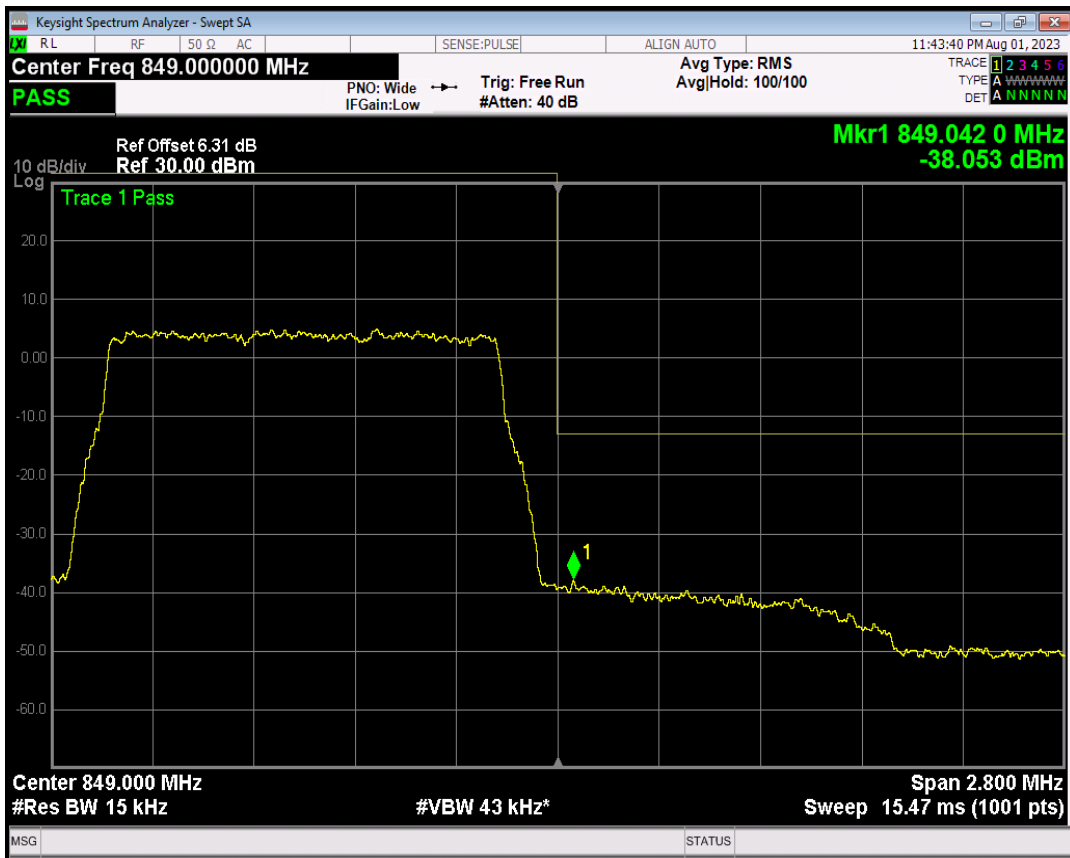

Band5 QPSK BW=1.4MHz Channel=20643 RB Size=6 Position=#0

Band5 16QAM BW=1.4MHz Channel=20643 RB Size=1 Position=#0