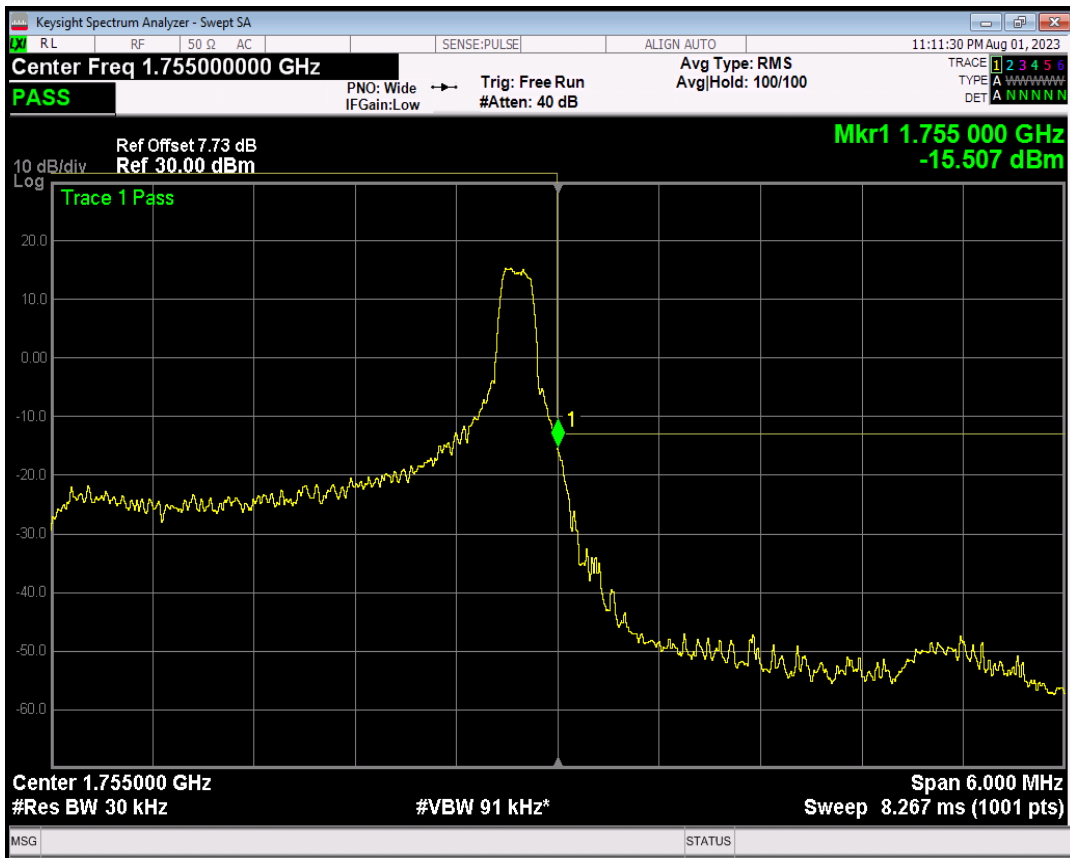

Band4 16QAM BW=3MHz Channel=20385 RB Size=1 Position=#Max

Band4 16QAM BW=3MHz Channel=20385 RB Size=15 Position=#0