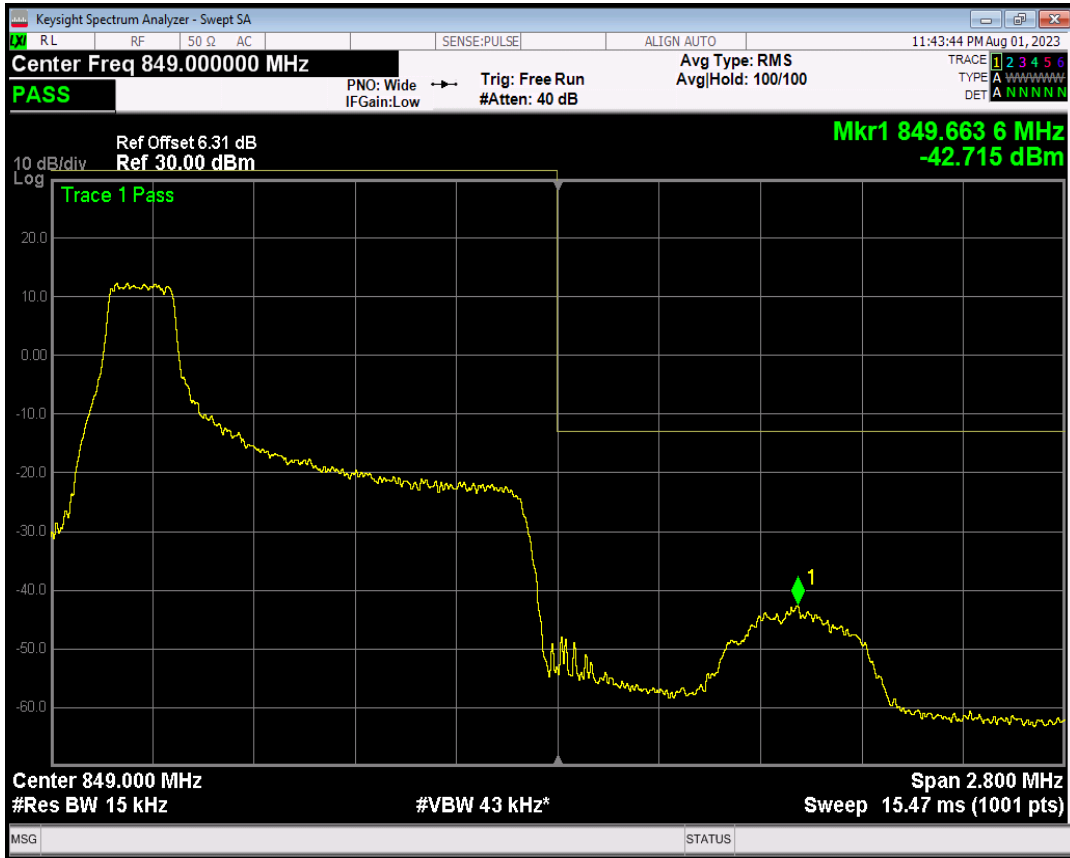

Band5 QPSK BW=1.4MHz Channel=20643 RB Size=1 Position=#0

Band5 QPSK BW=1.4MHz Channel=20643 RB Size=1 Position=#Max

Band5 QPSK BW=1.4MHz Channel=20643 RB Size=6 Position=#0

Band5 16QAM BW=1.4MHz Channel=20643 RB Size=1 Position=#0