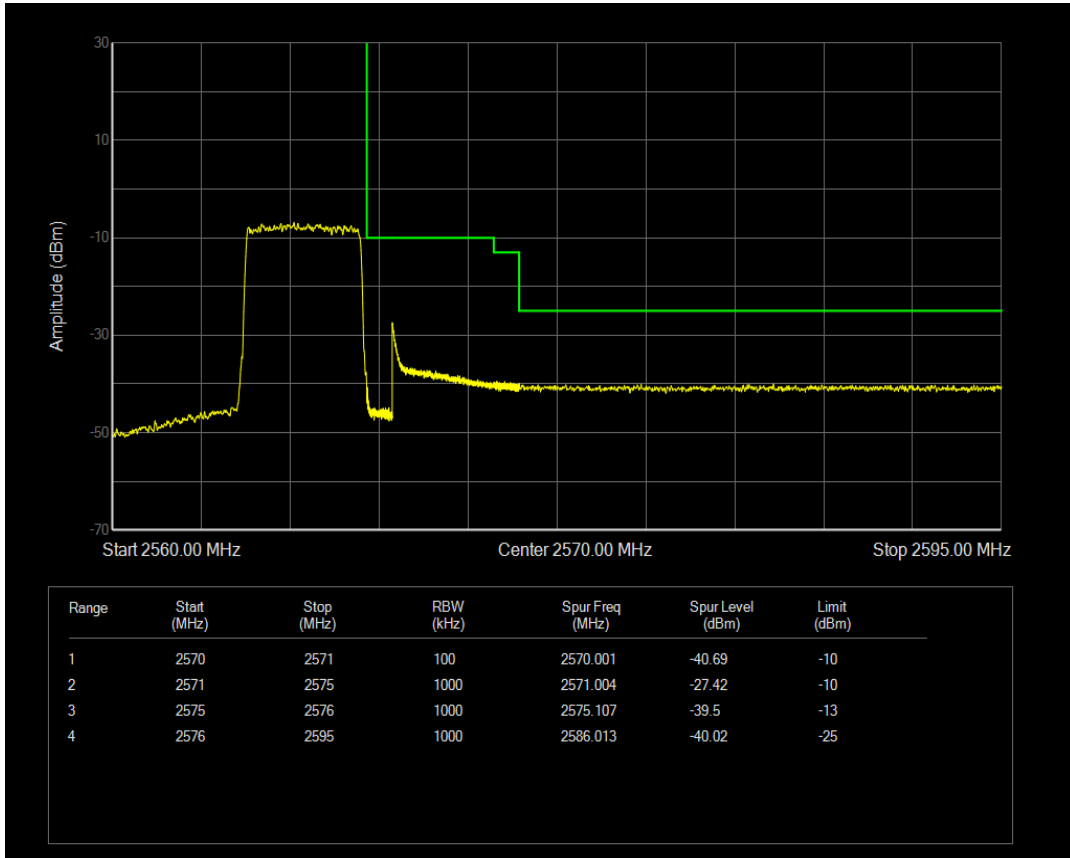

Band7 QPSK BW=5MHz Channel=21425 RB Size=1 Position=#0

Band7 QPSK BW=5MHz Channel=21425 RB Size=1 Position=#Max

Band7 QPSK BW=5MHz Channel=21425 RB Size=25 Position=#0

Band7 16QAM BW=5MHz Channel=21425 RB Size=1 Position=#0

Band7 16QAM BW=5MHz Channel=21425 RB Size=1 Position=#Max

Band7 16QAM BW=5MHz Channel=21425 RB Size=25 Position=#0

Band7 QPSK BW=10MHz Channel=20800 RB Size=1 Position=#0

Band7 QPSK BW=10MHz Channel=20800 RB Size=1 Position=#Max