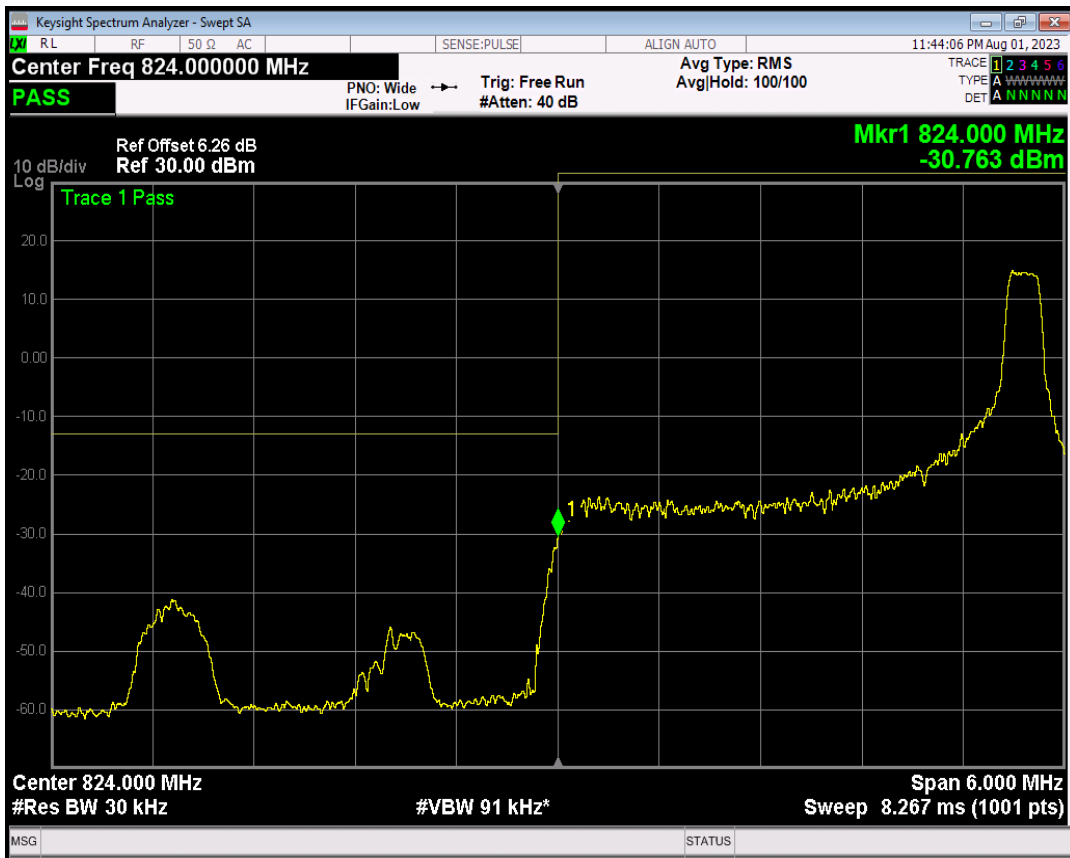

Band5 16QAM BW=3MHz Channel=20415 RB Size=1 Position=#Max

Band5 16QAM BW=3MHz Channel=20415 RB Size=15 Position=#0