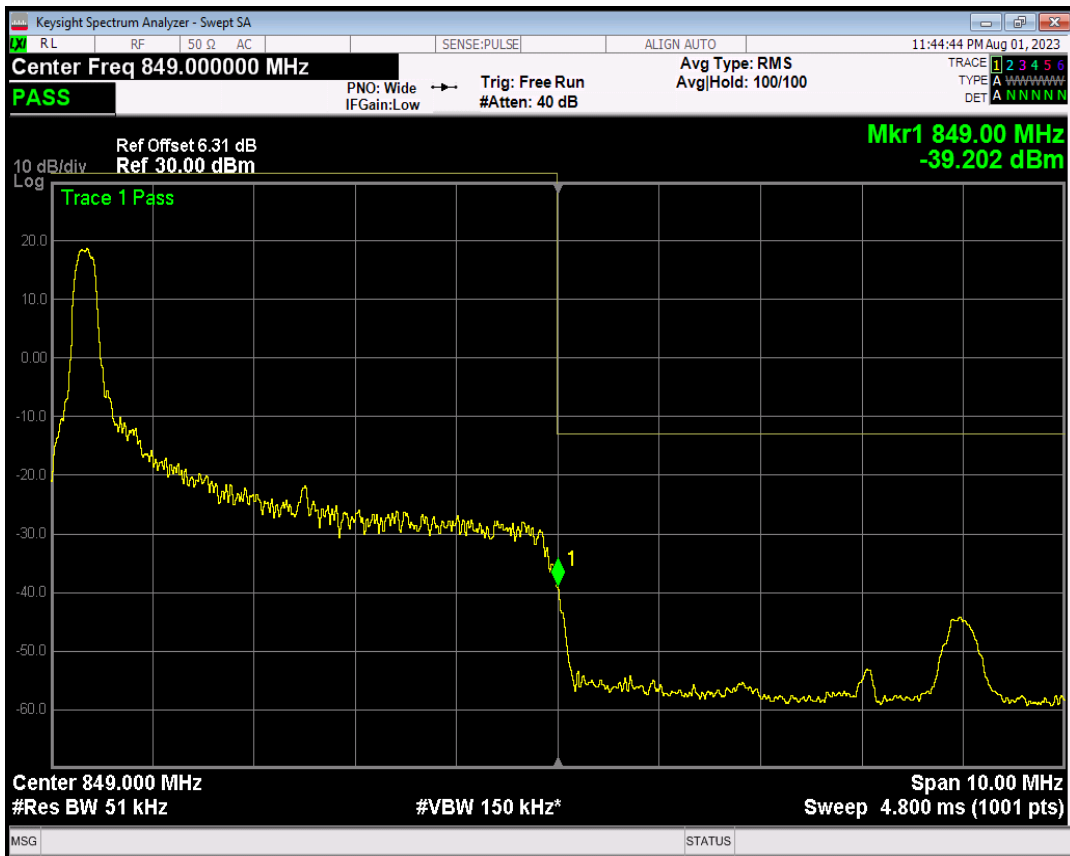

Band5 QPSK BW=5MHz Channel=20625 RB Size=1 Position=#0

Band5 QPSK BW=5MHz Channel=20625 RB Size=1 Position=#Max