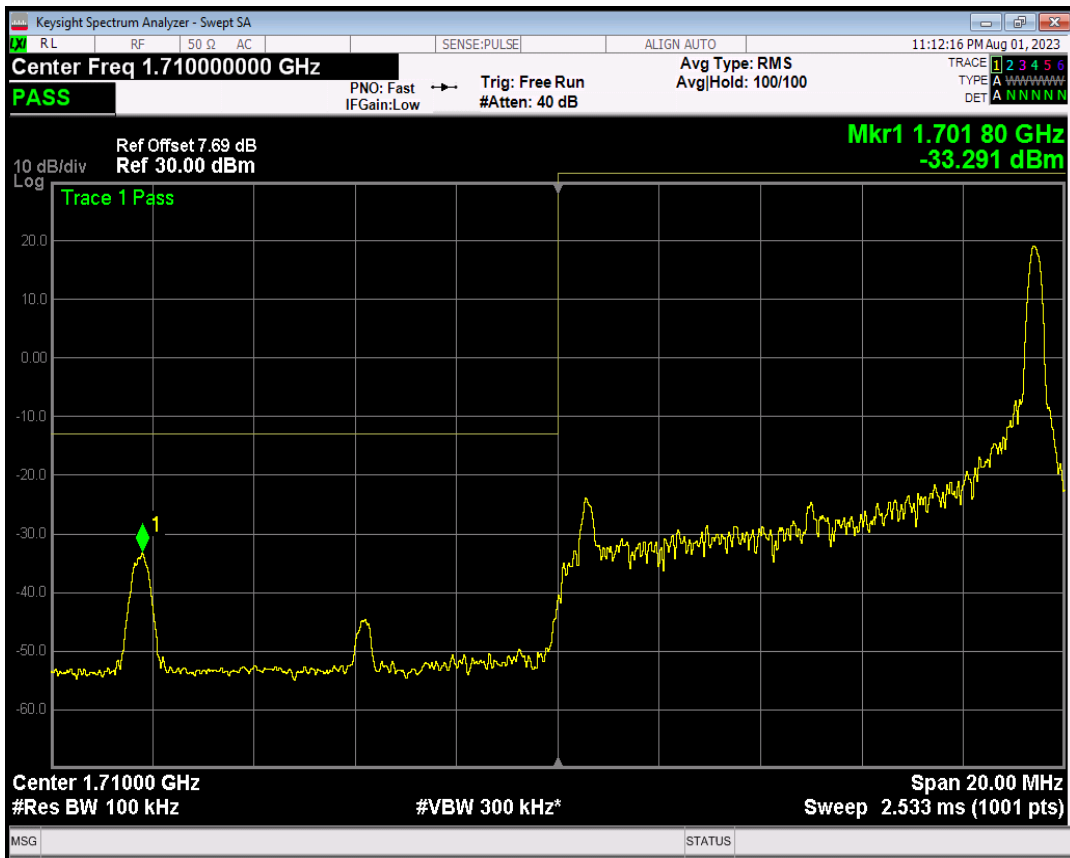

Band4 16QAM BW=10MHz Channel=20000 RB Size=1 Position=#Max

Band4 16QAM BW=10MHz Channel=20000 RB Size=50 Position=#0