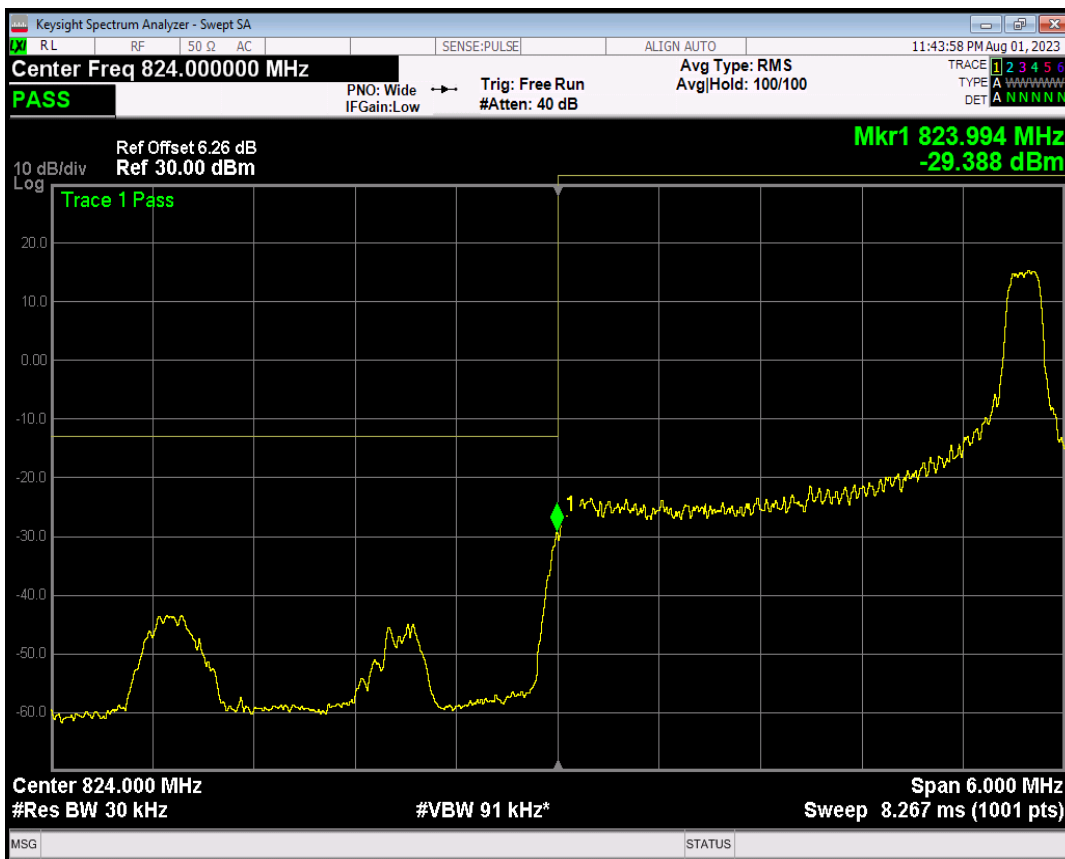

Band5 16QAM BW=1.4MHz Channel=20643 RB Size=1 Position=#Max

Band5 16QAM BW=1.4MHz Channel=20643 RB Size=6 Position=#0

Band5 QPSK BW=3MHz Channel=20415 RB Size=1 Position=#0

Band5 QPSK BW=3MHz Channel=20415 RB Size=1 Position=#Max