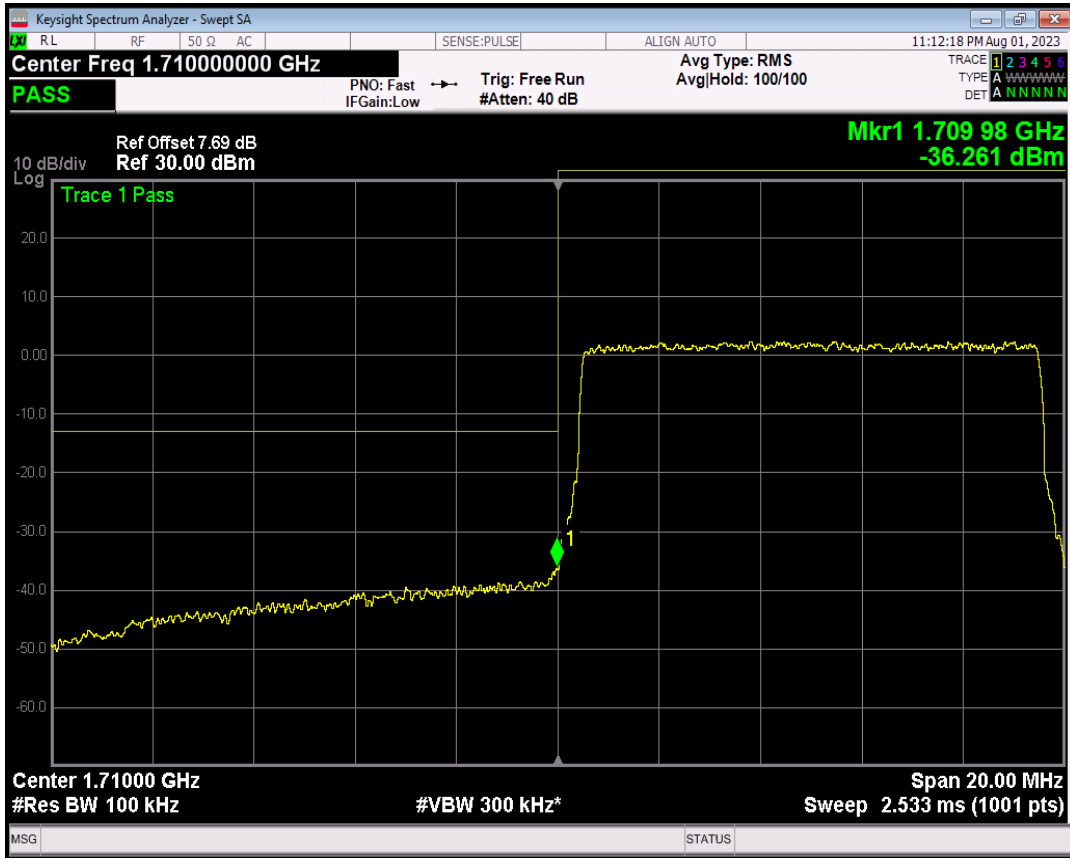

Band4 QPSK BW=10MHz Channel=20000 RB Size=50 Position=#0

Band4 16QAM BW=10MHz Channel=20000 RB Size=1 Position=#0

Band4 16QAM BW=10MHz Channel=20000 RB Size=1 Position=#Max

Band4 16QAM BW=10MHz Channel=20000 RB Size=50 Position=#0