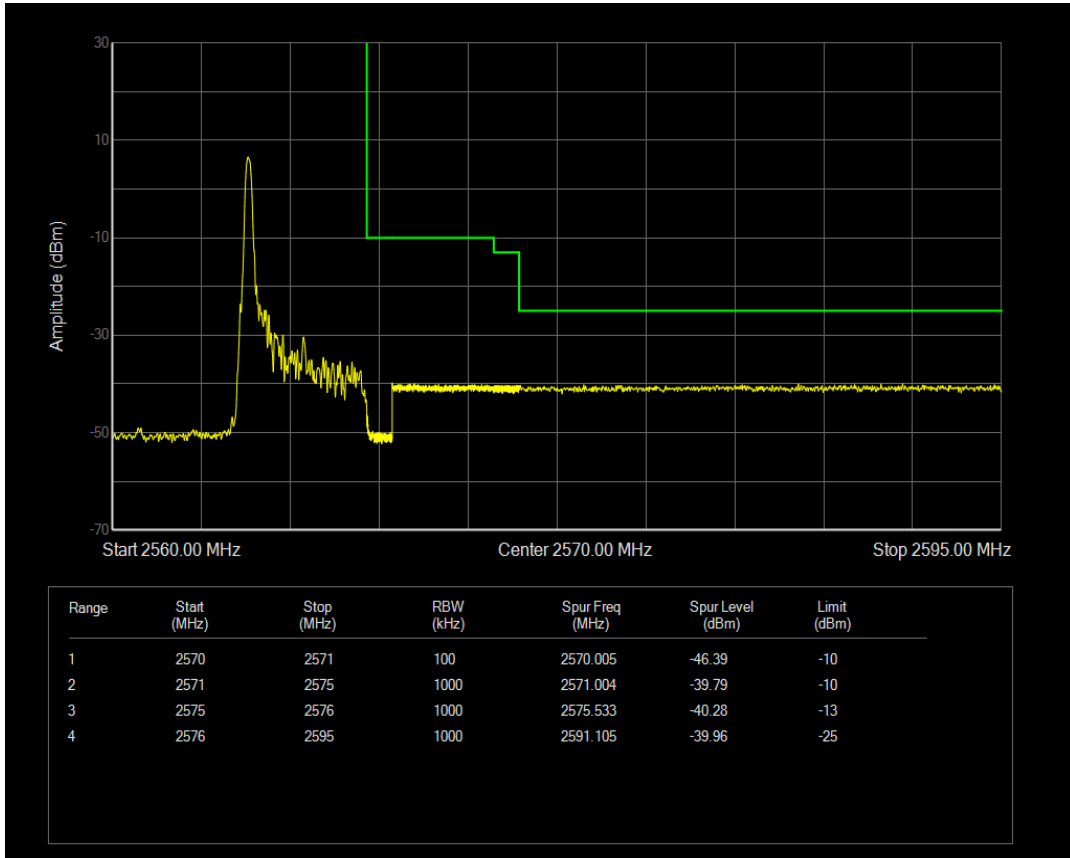

Band7 QPSK BW=5MHz Channel=21425 RB Size=1 Position=#0

Band7 QPSK BW=5MHz Channel=21425 RB Size=1 Position=#Max

Band7 QPSK BW=5MHz Channel=21425 RB Size=25 Position=#0

Band7 16QAM BW=5MHz Channel=21425 RB Size=1 Position=#0

Band7 16QAM BW=5MHz Channel=21425 RB Size=1 Position=#Max

Band7 16QAM BW=5MHz Channel=21425 RB Size=25 Position=#0

Band7 QPSK BW=10MHz Channel=20800 RB Size=1 Position=#0

Band7 QPSK BW=10MHz Channel=20800 RB Size=1 Position=#Max