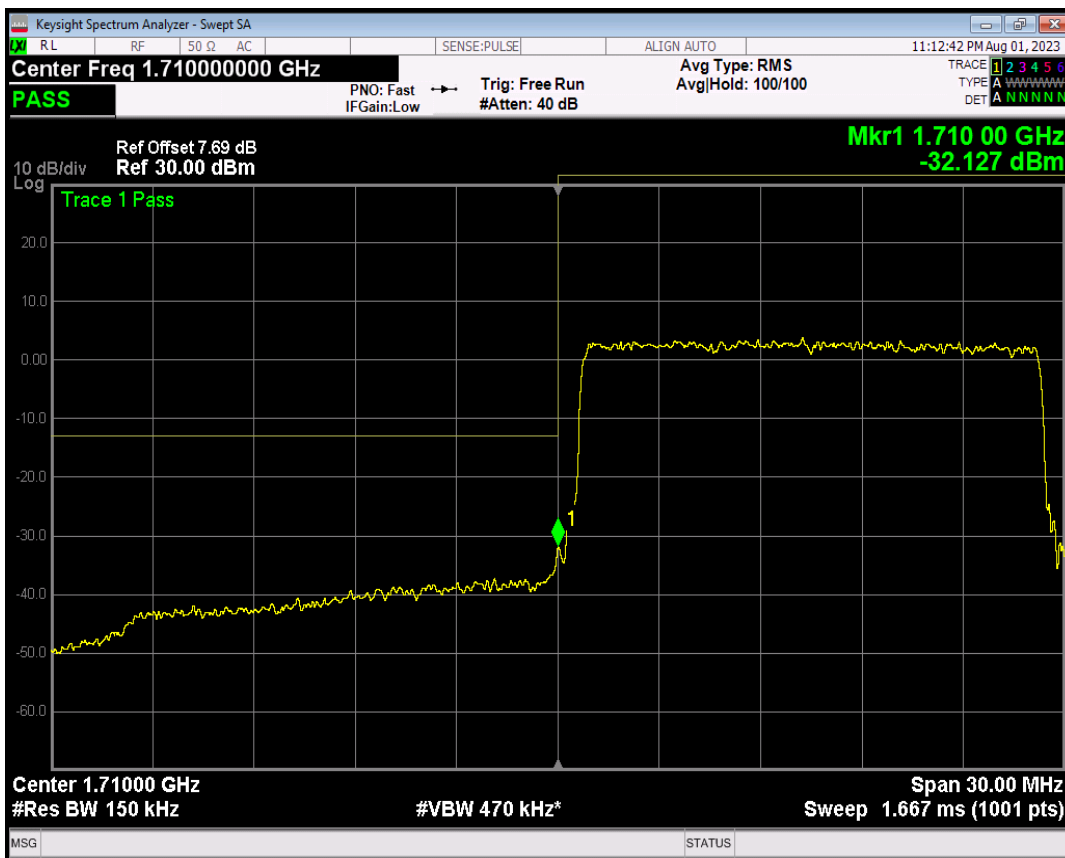

Band4 QPSK BW=15MHz Channel=20025 RB Size=75 Position=#0

Band4 16QAM BW=15MHz Channel=20025 RB Size=1 Position=#0