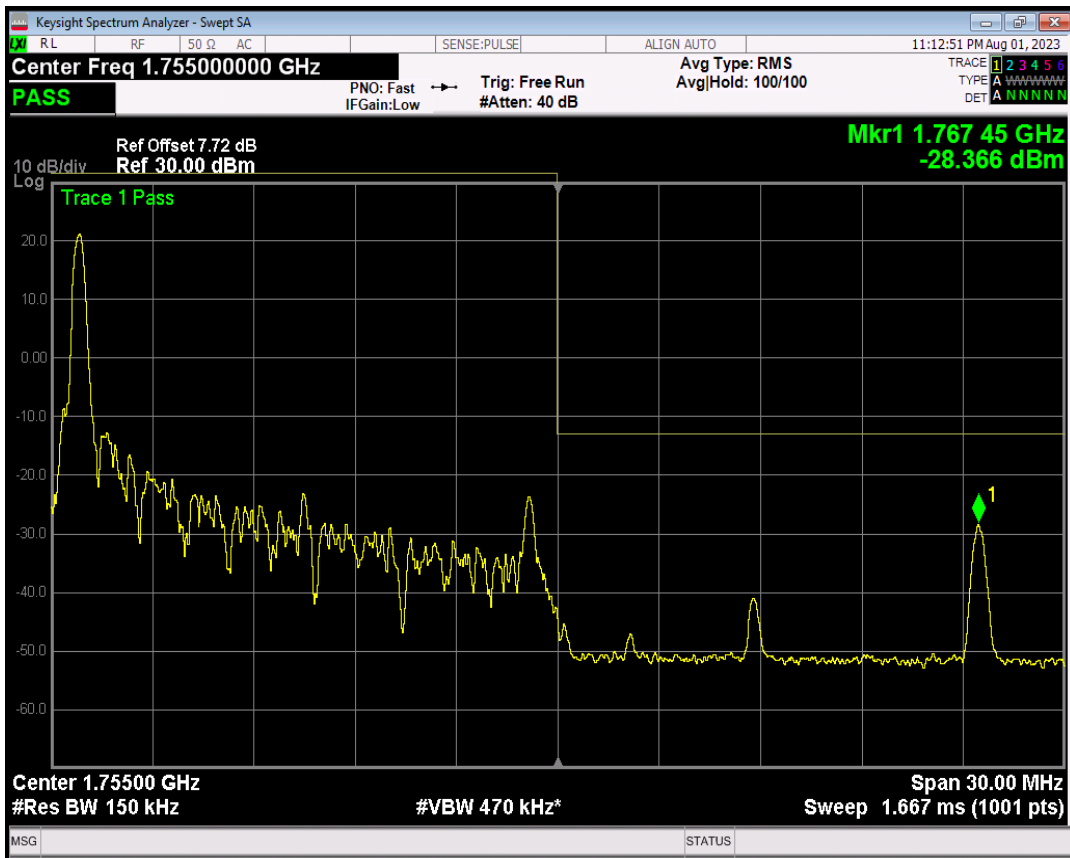

Band4 QPSK BW=15MHz Channel=20325 RB Size=1 Position=#0

Band4 QPSK BW=15MHz Channel=20325 RB Size=1 Position=#Max