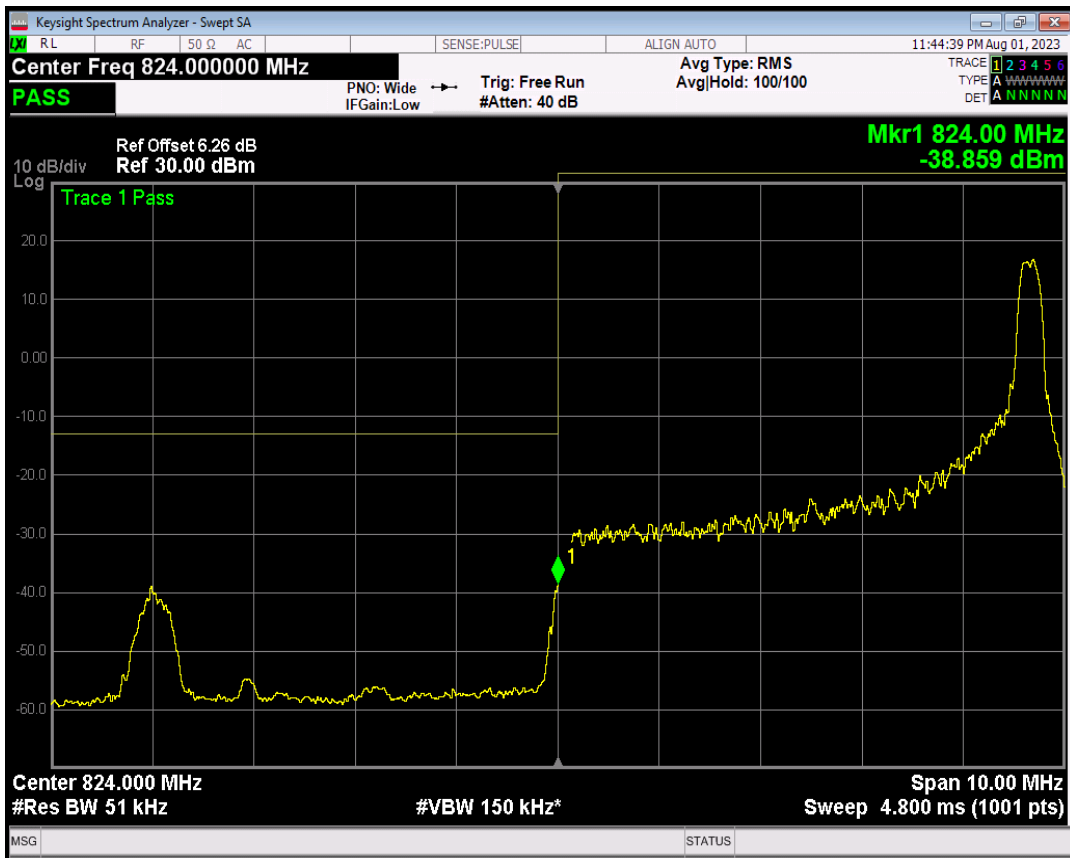

Band5 16QAM BW=5MHz Channel=20425 RB Size=1 Position=#Max

Band5 16QAM BW=5MHz Channel=20425 RB Size=25 Position=#0