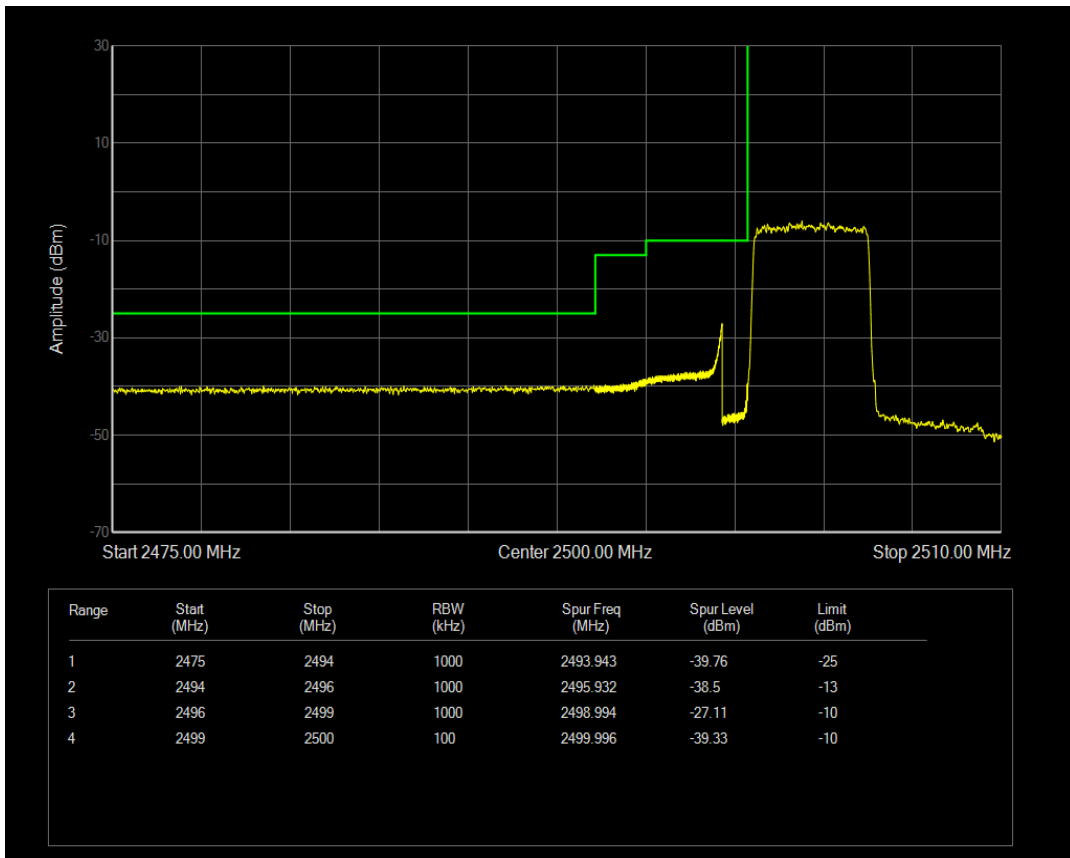

Band5 QPSK BW=10MHz Channel=20600 RB Size=1 Position=#0

Band5 QPSK BW=10MHz Channel=20600 RB Size=1 Position=#Max

Band5 QPSK BW=10MHz Channel=20600 RB Size=50 Position=#0

Band5 16QAM BW=10MHz Channel=20600 RB Size=1 Position=#0

Band5 16QAM BW=10MHz Channel=20600 RB Size=1 Position=#Max

Band5 16QAM BW=10MHz Channel=20600 RB Size=50 Position=#0

Band7 QPSK BW=5MHz Channel=20775 RB Size=1 Position=#0

Band7 QPSK BW=5MHz Channel=20775 RB Size=1 Position=#Max

Band7 QPSK BW=5MHz Channel=20775 RB Size=25 Position=#0

Band7 16QAM BW=5MHz Channel=20775 RB Size=1 Position=#0

Band7 16QAM BW=5MHz Channel=20775 RB Size=1 Position=#Max

Band7 16QAM BW=5MHz Channel=20775 RB Size=25 Position=#0