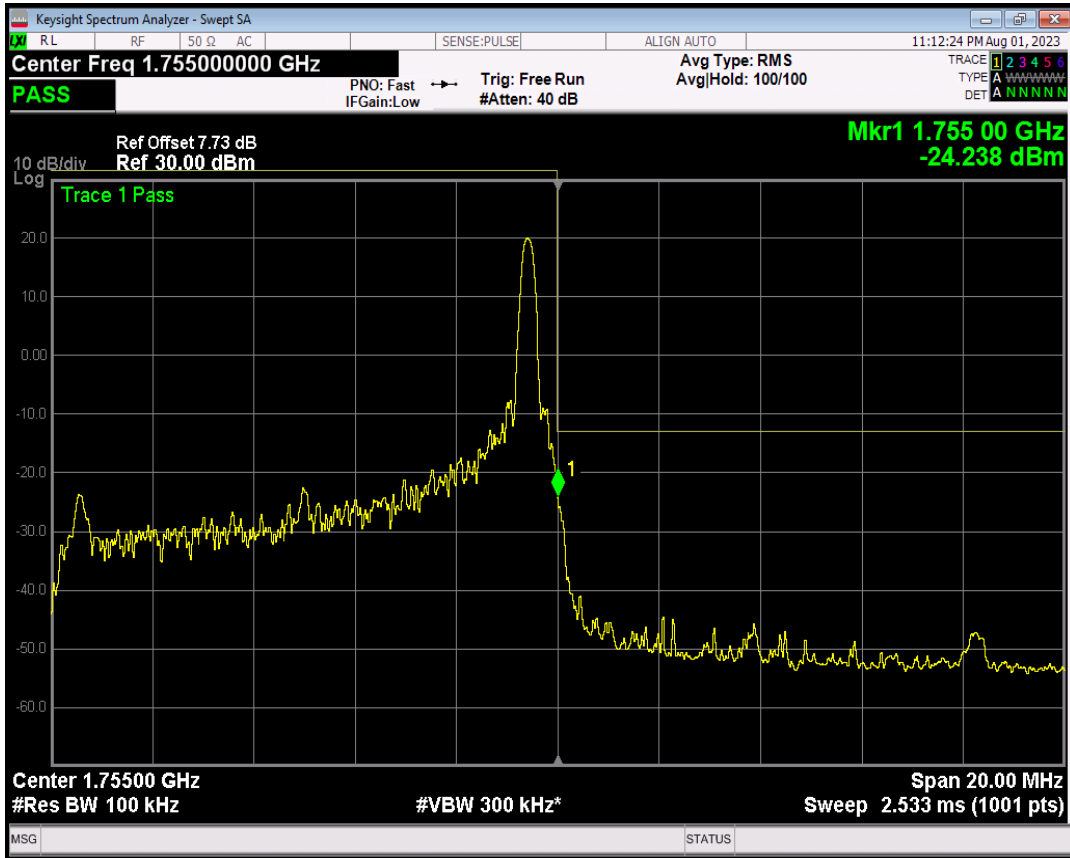

Band4 QPSK BW=10MHz Channel=20350 RB Size=1 Position=#Max

Band4 QPSK BW=10MHz Channel=20350 RB Size=50 Position=#0