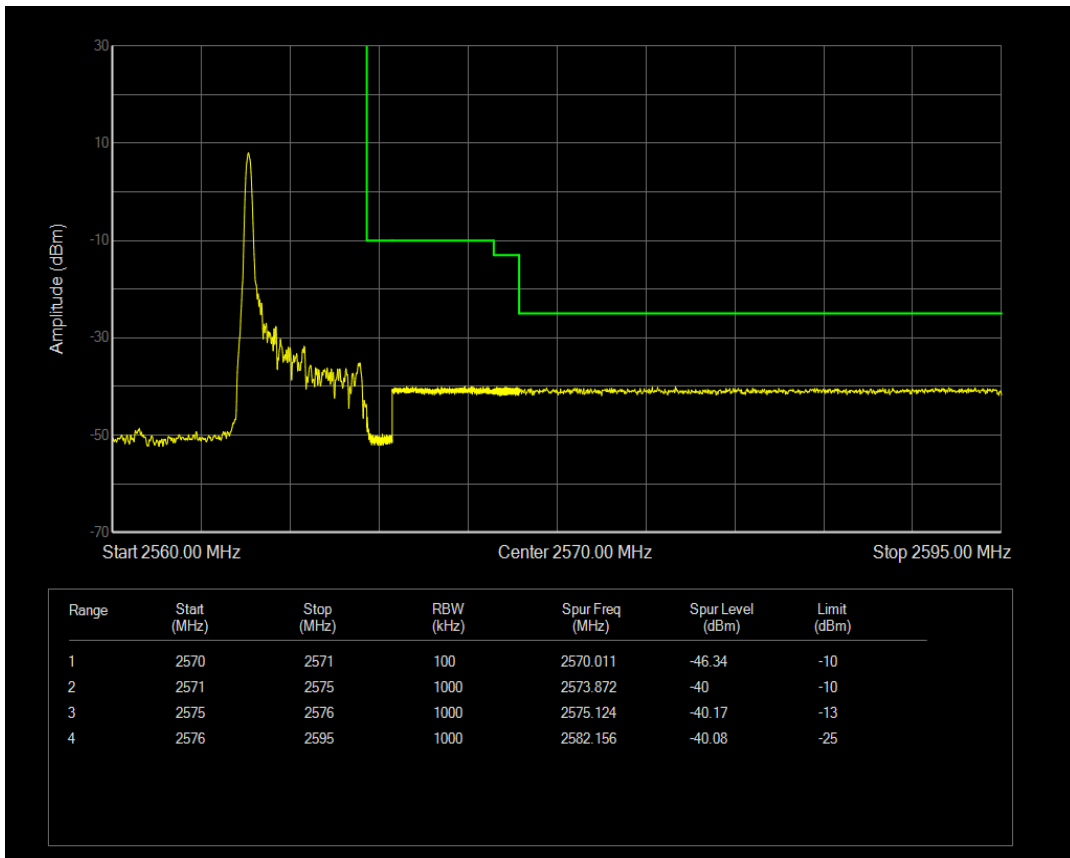

Band7 QPSK BW=5MHz Channel=21425 RB Size=1 Position=#0

Band7 QPSK BW=5MHz Channel=21425 RB Size=1 Position=#Max