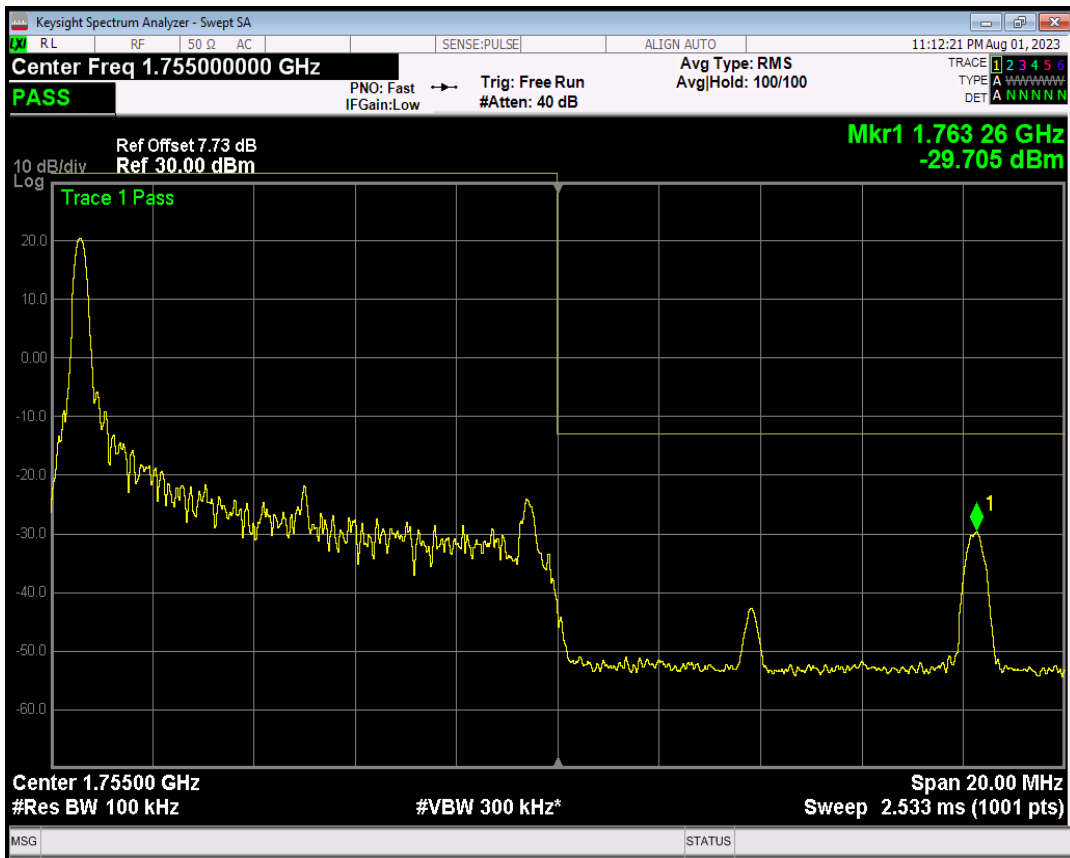

Band4 QPSK BW=10MHz Channel=20350 RB Size=1 Position=#0

Band4 QPSK BW=10MHz Channel=20350 RB Size=1 Position=#Max