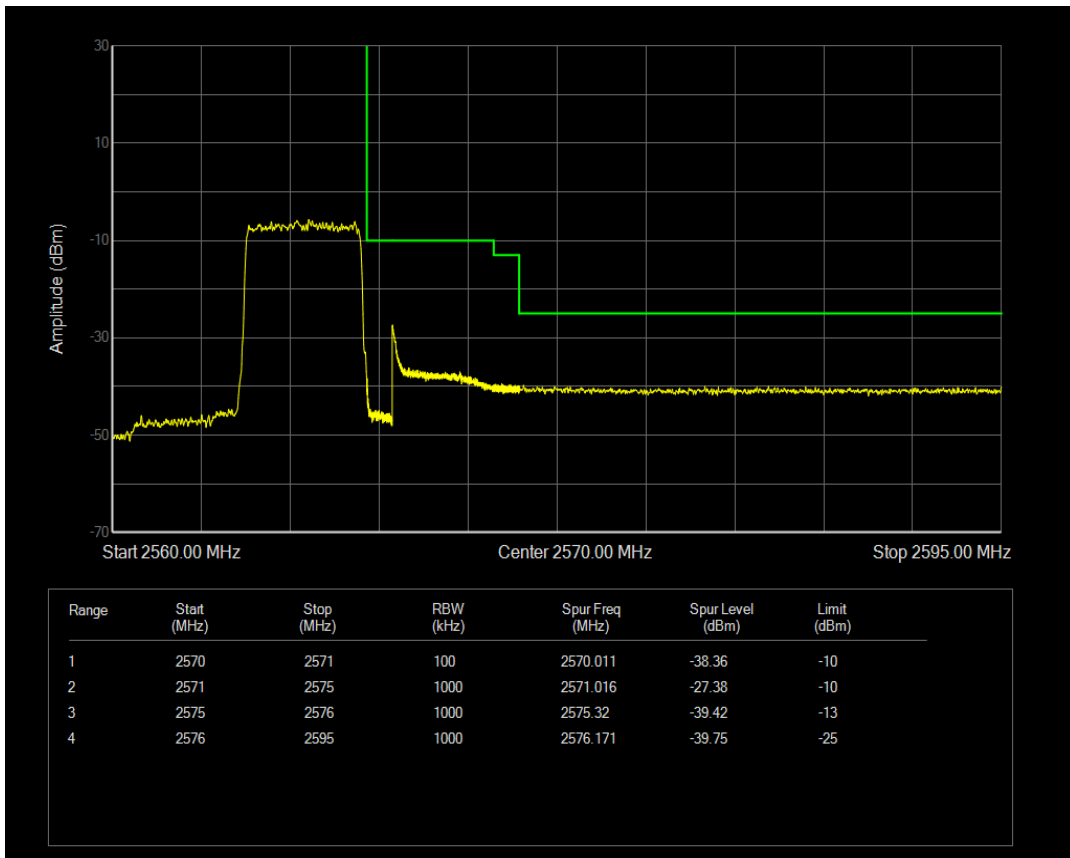

Band7 QPSK BW=5MHz Channel=21425 RB Size=25 Position=#0

Band7 16QAM BW=5MHz Channel=21425 RB Size=1 Position=#0