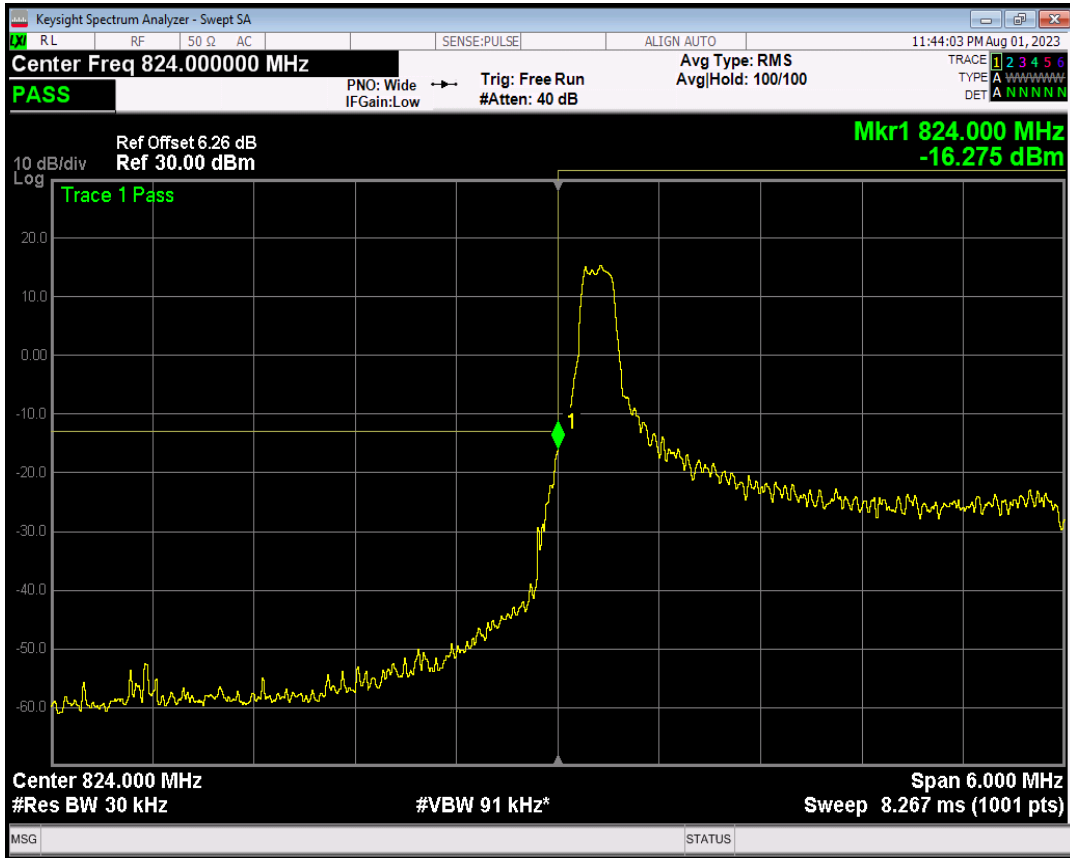

Band5 16QAM BW=3MHz Channel=20415 RB Size=1 Position=#0

Band5 16QAM BW=3MHz Channel=20415 RB Size=1 Position=#Max