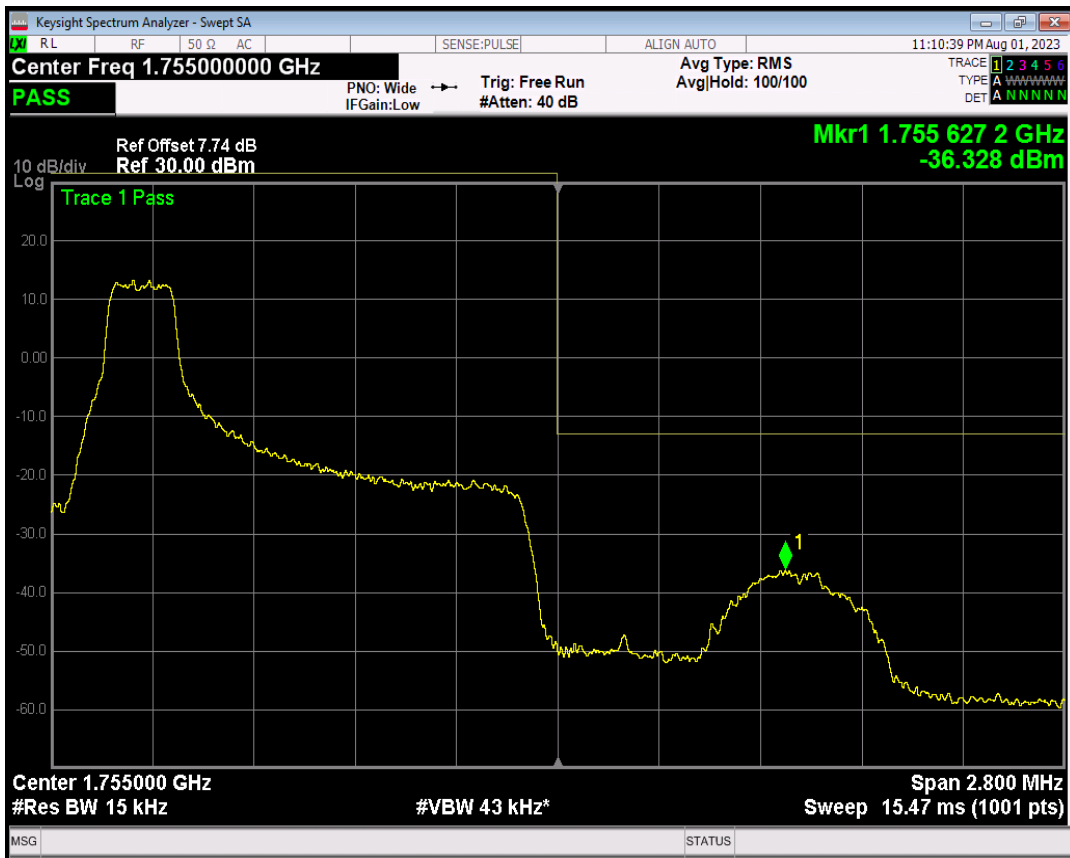

Band4 QPSK BW=1.4MHz Channel=20393 RB Size=1 Position=#0

Band4 QPSK BW=1.4MHz Channel=20393 RB Size=1 Position=#Max