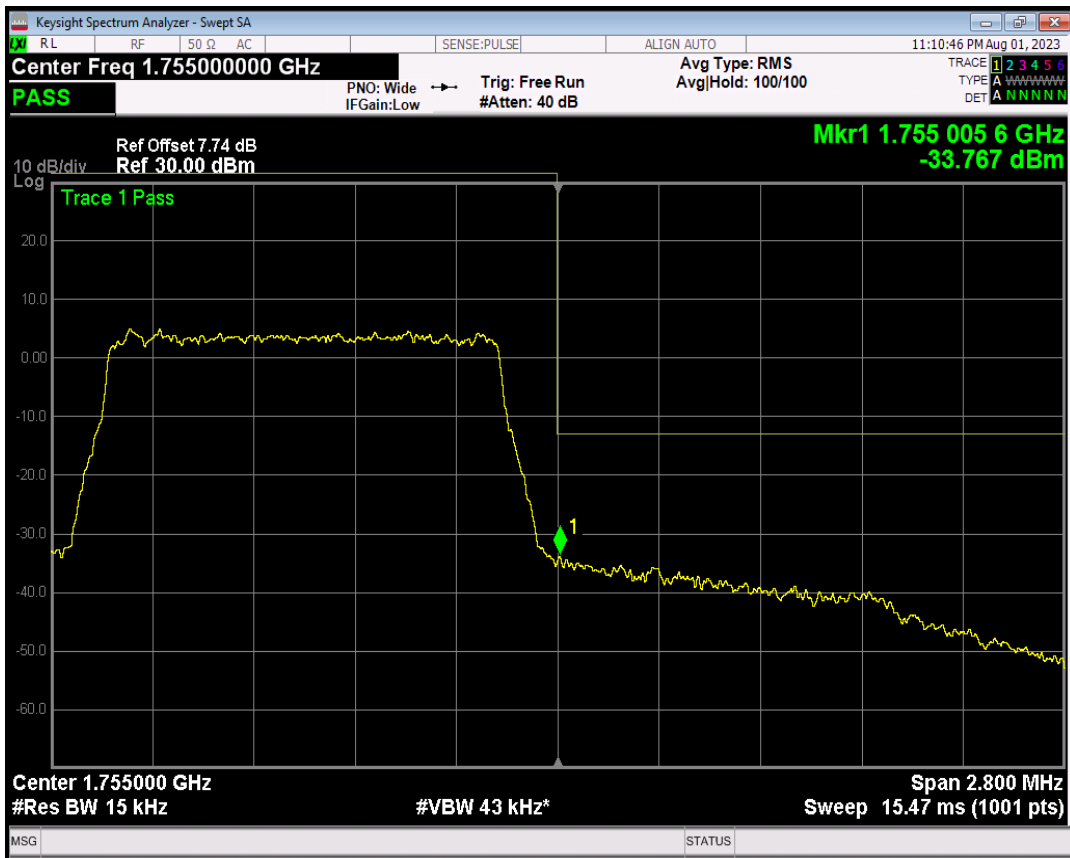

Band4 QPSK BW=1.4MHz Channel=20393 RB Size=6 Position=#0

Band4 16QAM BW=1.4MHz Channel=20393 RB Size=1 Position=#0