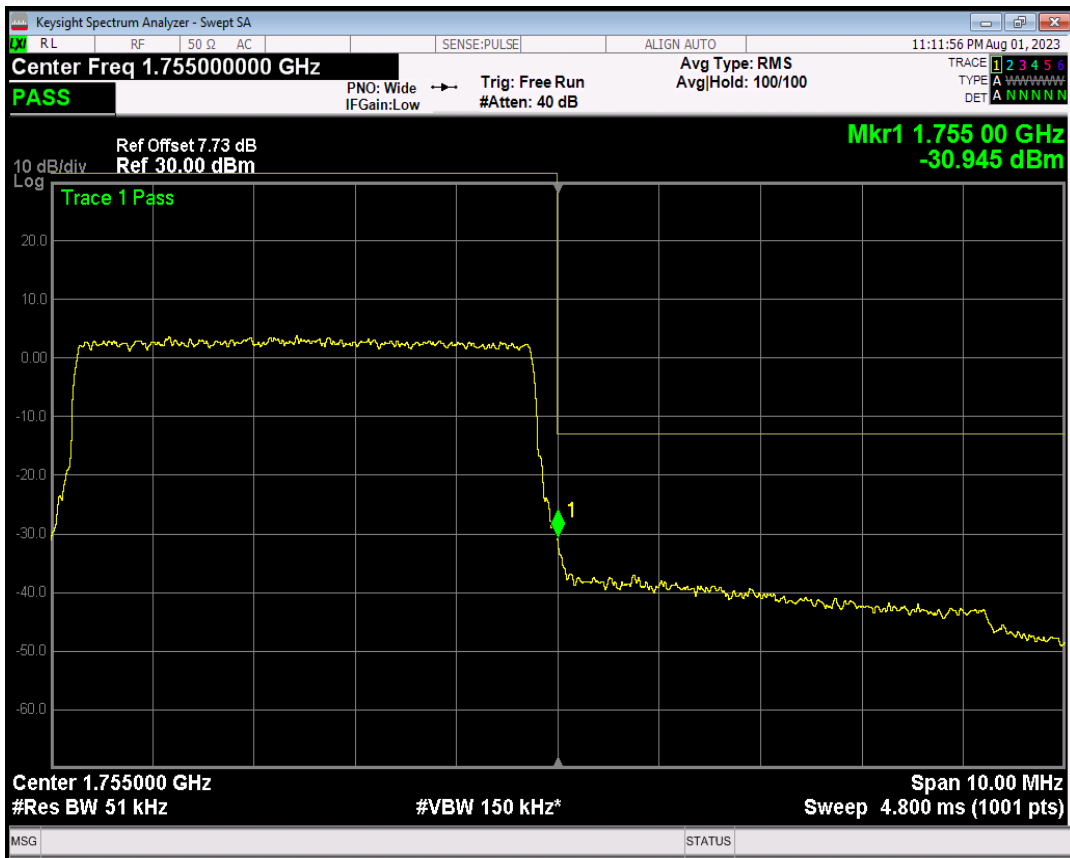

Band4 QPSK BW=5MHz Channel=20375 RB Size=25 Position=#0

Band4 16QAM BW=5MHz Channel=20375 RB Size=1 Position=#0