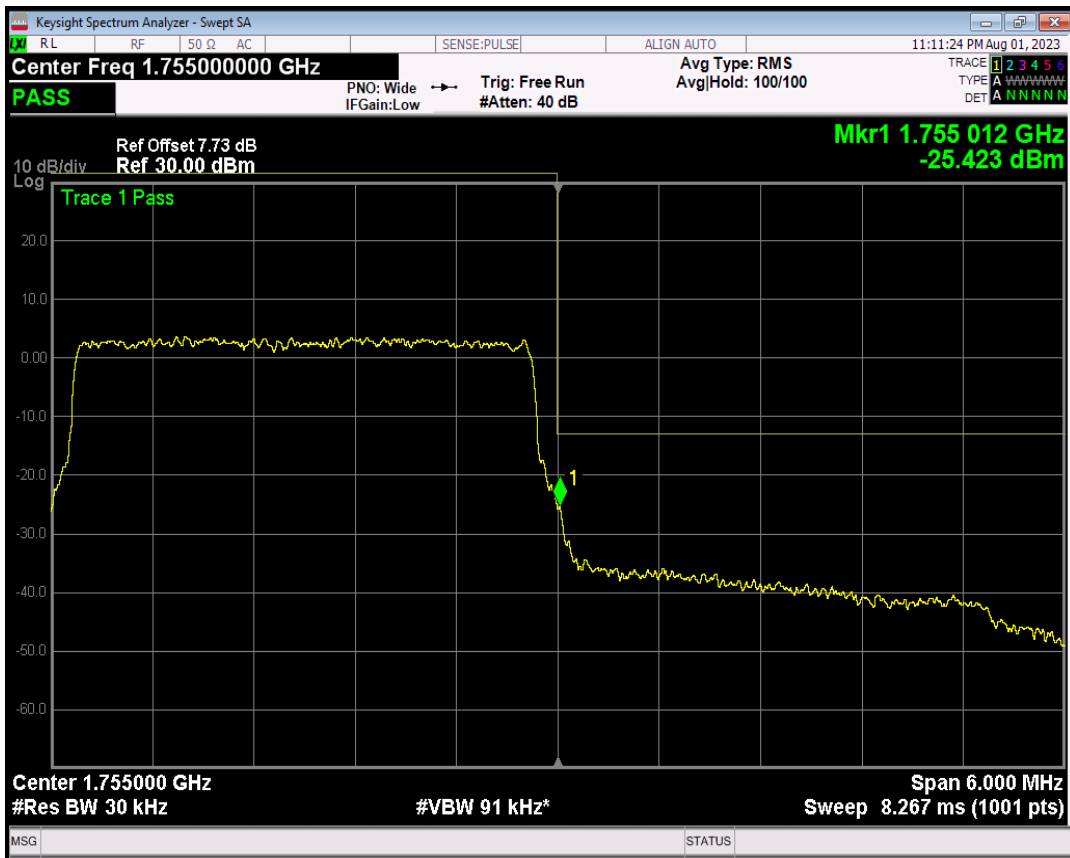

Band4 QPSK BW=3MHz Channel=20385 RB Size=15 Position=#0

Band4 16QAM BW=3MHz Channel=20385 RB Size=1 Position=#0