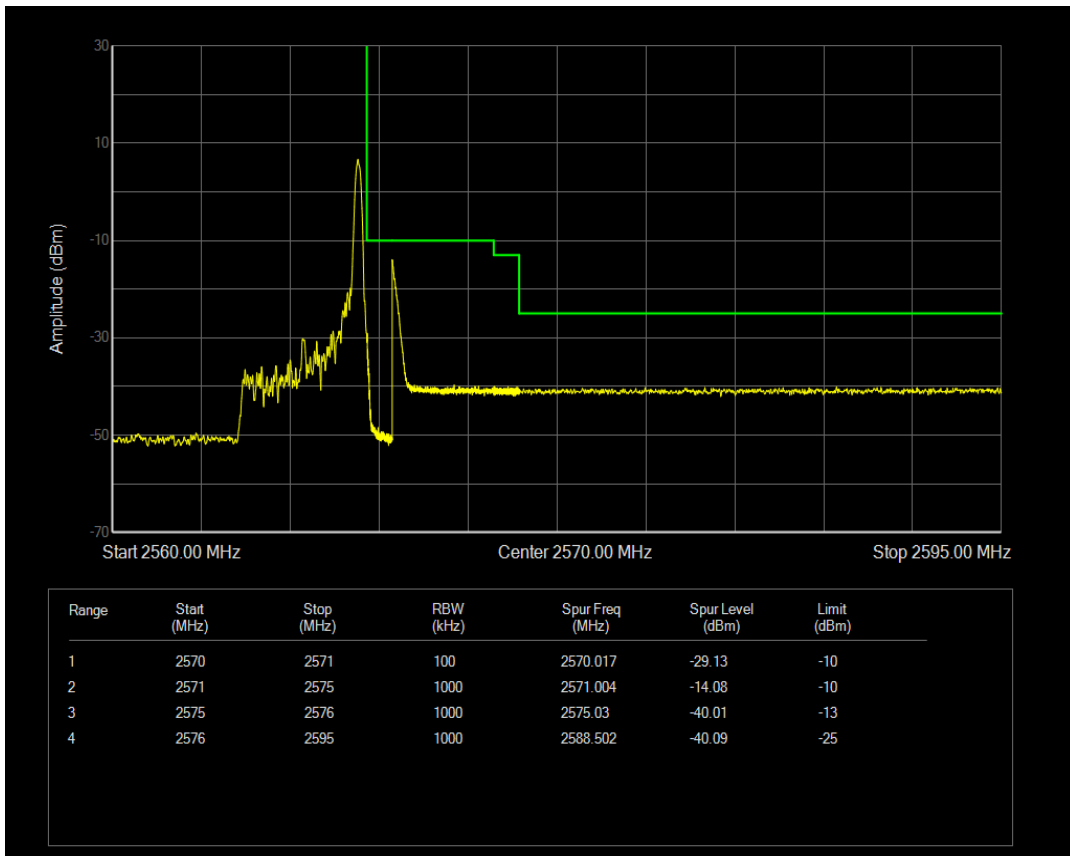

Band7 16QAM BW=5MHz Channel=21425 RB Size=1 Position=#Max

Band7 16QAM BW=5MHz Channel=21425 RB Size=25 Position=#0