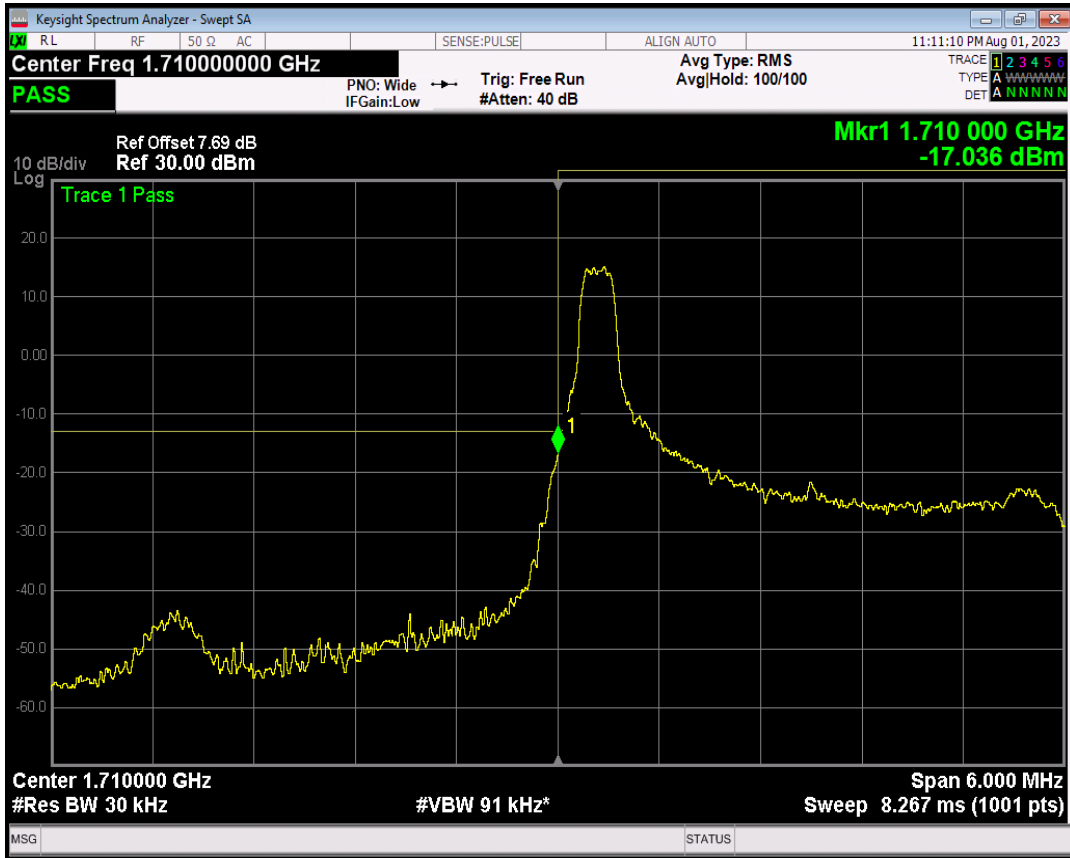

Band4 16QAM BW=3MHz Channel=19965 RB Size=1 Position=#0

Band4 16QAM BW=3MHz Channel=19965 RB Size=1 Position=#Max