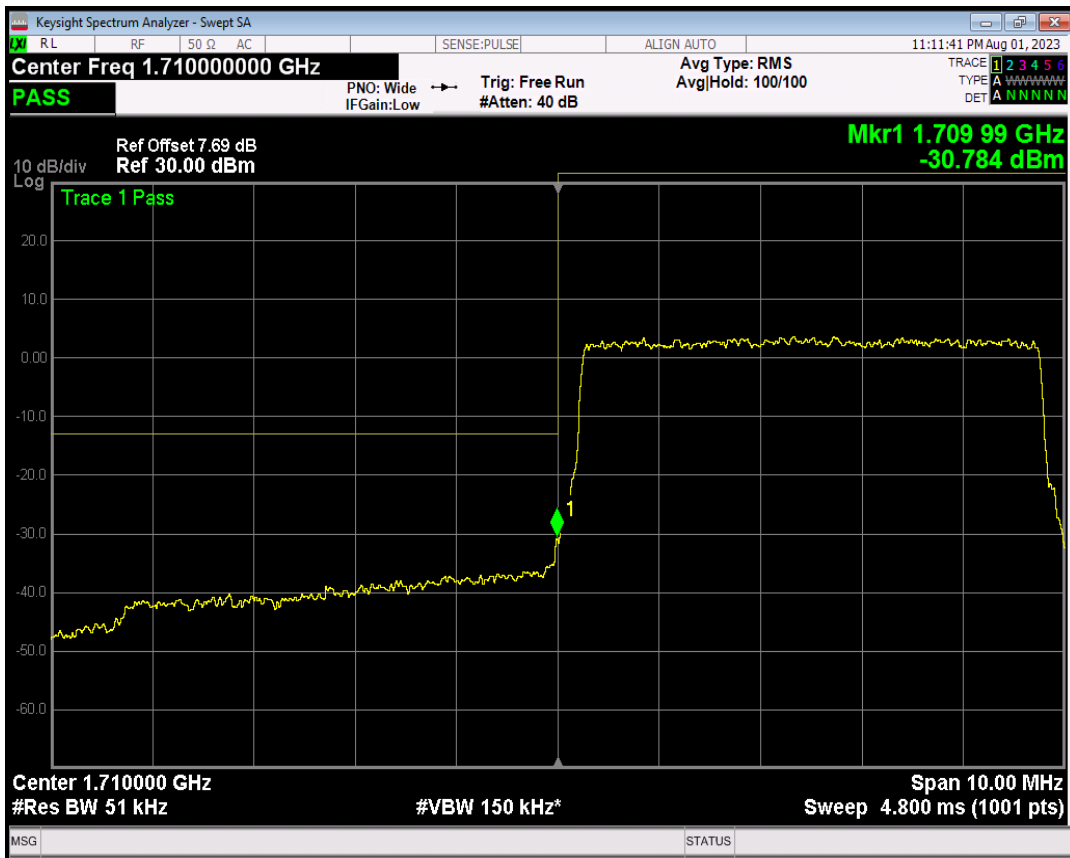

Band4 16QAM BW=3MHz Channel=20385 RB Size=1 Position=#Max

Band4 16QAM BW=3MHz Channel=20385 RB Size=15 Position=#0

Band4 QPSK BW=5MHz Channel=19975 RB Size=1 Position=#0

Band4 QPSK BW=5MHz Channel=19975 RB Size=1 Position=#Max

Band4 QPSK BW=5MHz Channel=19975 RB Size=25 Position=#0

Band4 16QAM BW=5MHz Channel=19975 RB Size=1 Position=#0

Band4 16QAM BW=5MHz Channel=19975 RB Size=1 Position=#Max

Band4 16QAM BW=5MHz Channel=19975 RB Size=25 Position=#0