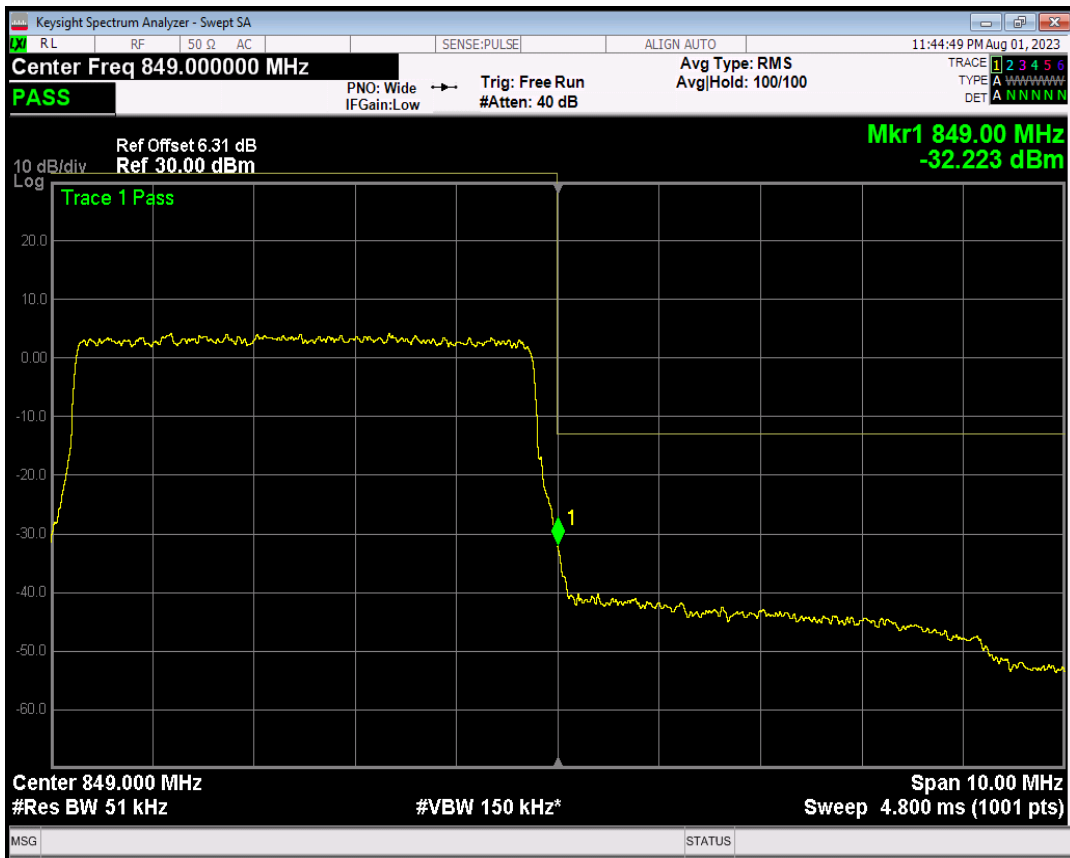

Band5 QPSK BW=5MHz Channel=20625 RB Size=25 Position=#0

Band5 16QAM BW=5MHz Channel=20625 RB Size=1 Position=#0