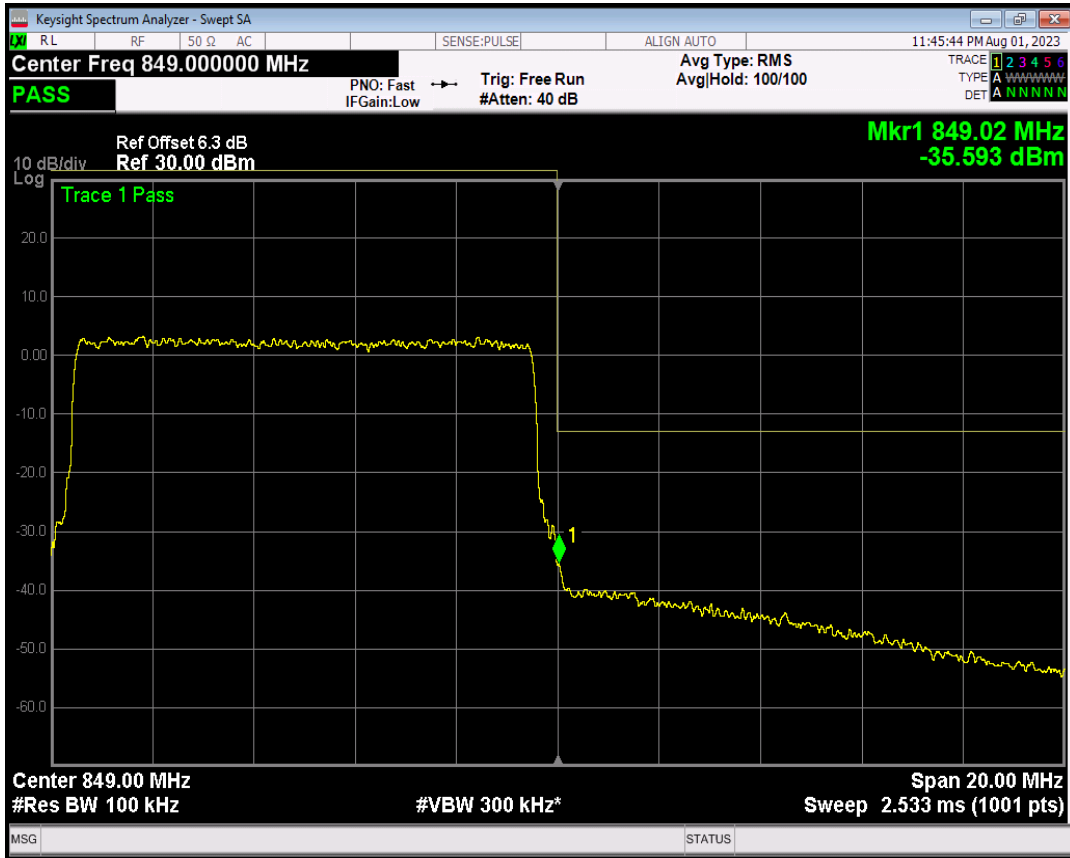

Band5 16QAM BW=10MHz Channel=20600 RB Size=50 Position=#0

Band7 QPSK BW=5MHz Channel=20775 RB Size=1 Position=#0