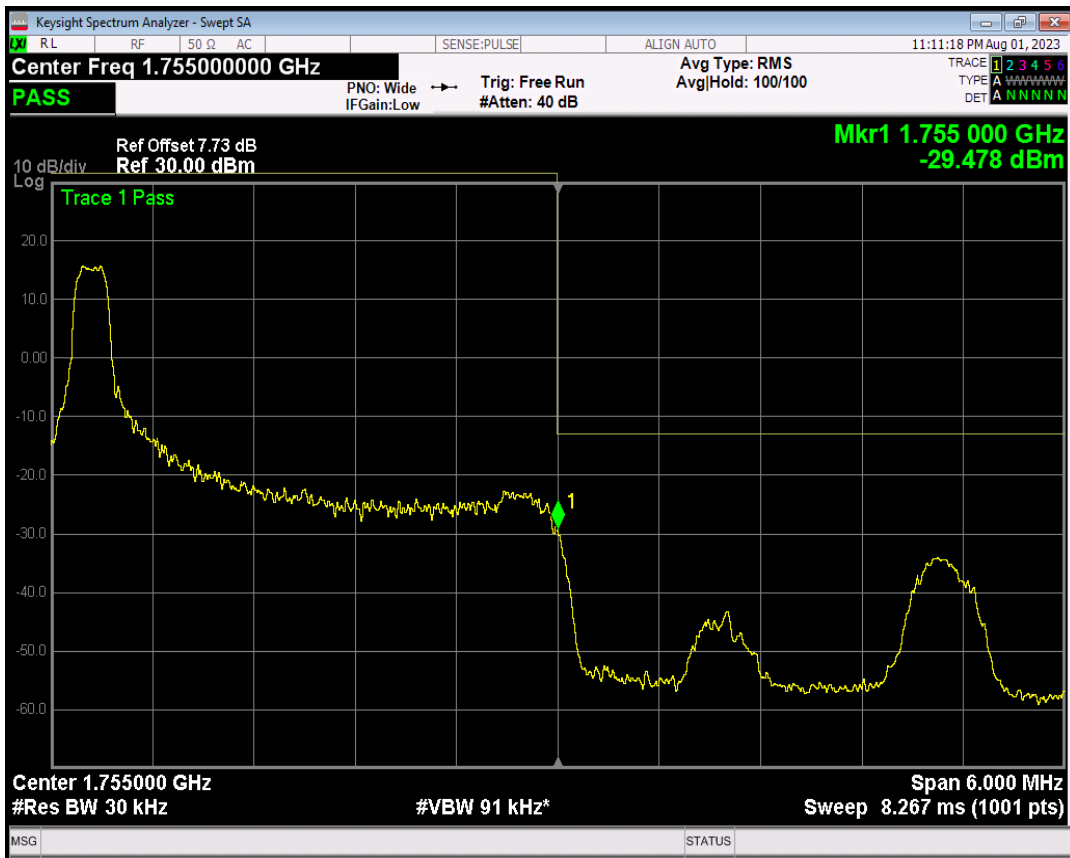

Band4 QPSK BW=3MHz Channel=20385 RB Size=1 Position=#0

Band4 QPSK BW=3MHz Channel=20385 RB Size=1 Position=#Max