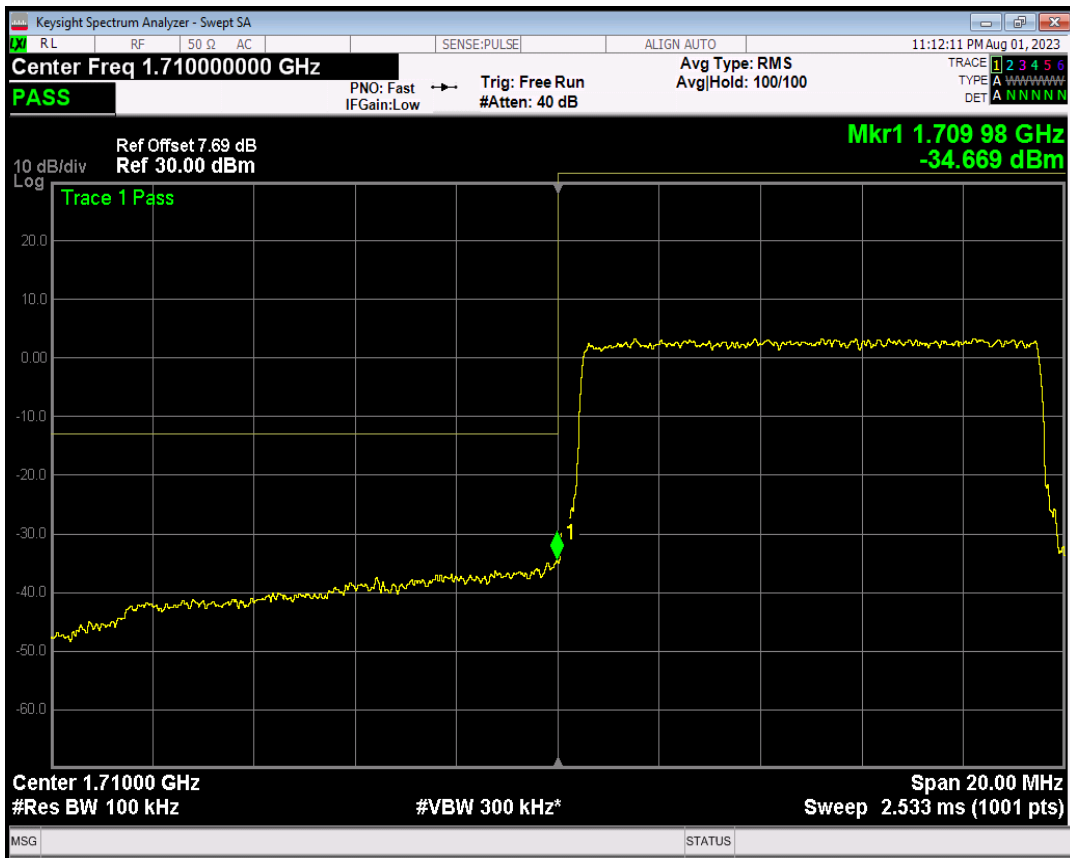

Band4 16QAM BW=5MHz Channel=20375 RB Size=1 Position=#Max

Band4 16QAM BW=5MHz Channel=20375 RB Size=25 Position=#0

Band4 QPSK BW=10MHz Channel=20000 RB Size=1 Position=#0

Band4 QPSK BW=10MHz Channel=20000 RB Size=1 Position=#Max

Band4 QPSK BW=10MHz Channel=20000 RB Size=50 Position=#0

Band4 16QAM BW=10MHz Channel=20000 RB Size=1 Position=#0

Band4 16QAM BW=10MHz Channel=20000 RB Size=1 Position=#Max

Band4 16QAM BW=10MHz Channel=20000 RB Size=50 Position=#0