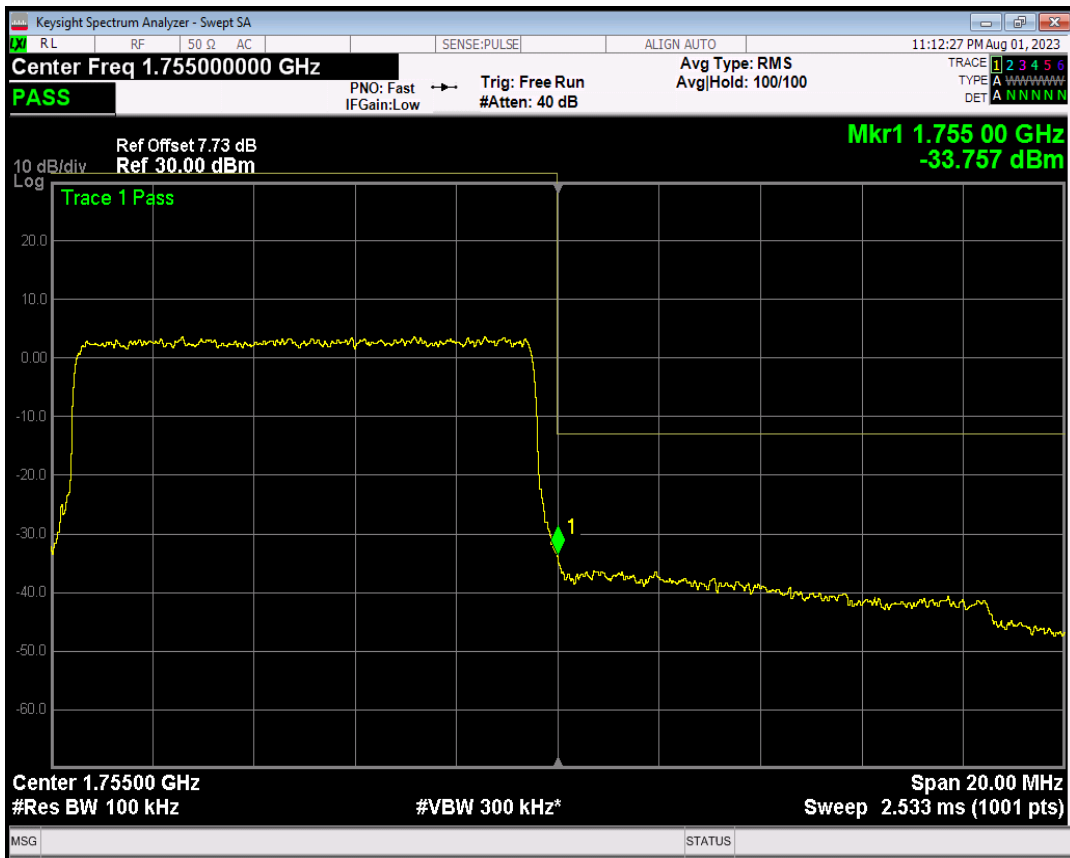

Band4 QPSK BW=10MHz Channel=20350 RB Size=50 Position=#0

Band4 16QAM BW=10MHz Channel=20350 RB Size=1 Position=#0