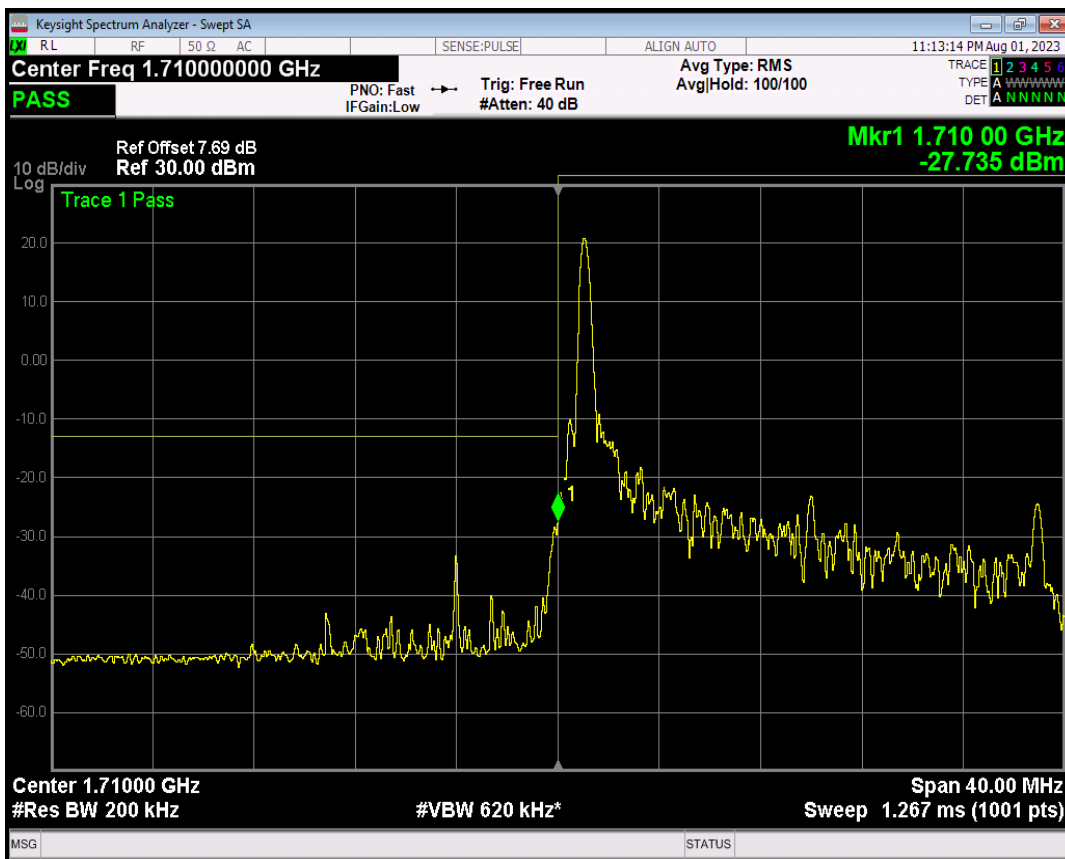

Band4 16QAM BW=20MHz Channel=20050 RB Size=1 Position=#0

Band4 16QAM BW=20MHz Channel=20050 RB Size=1 Position=#Max