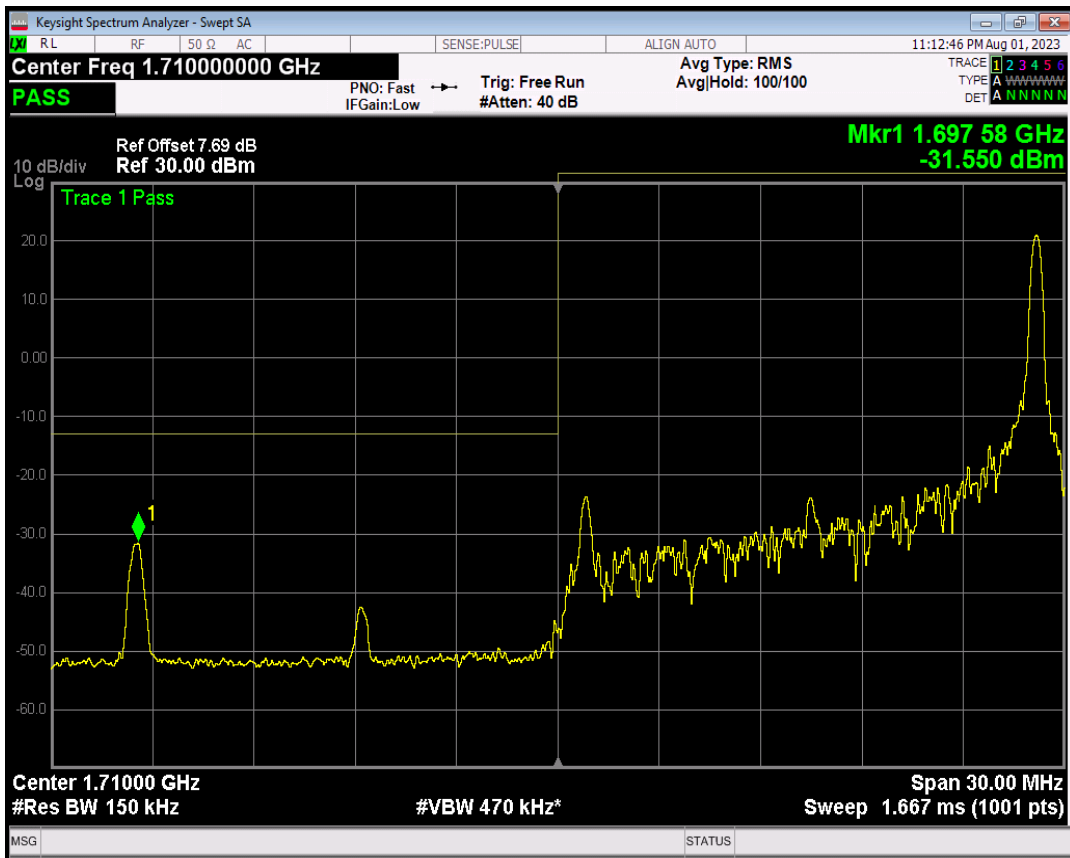

Band4 16QAM BW=15MHz Channel=20025 RB Size=1 Position=#Max

Band4 16QAM BW=15MHz Channel=20025 RB Size=75 Position=#0