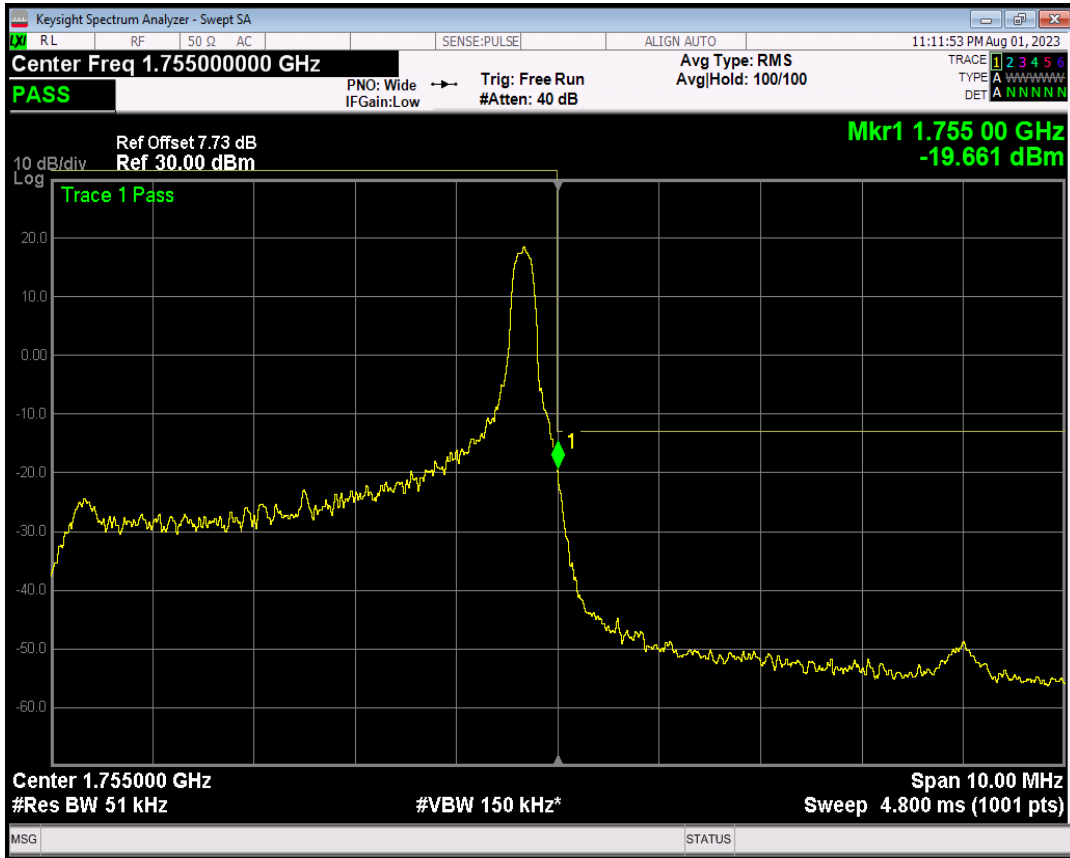

Band4 QPSK BW=5MHz Channel=20375 RB Size=1 Position=#Max

Band4 QPSK BW=5MHz Channel=20375 RB Size=25 Position=#0