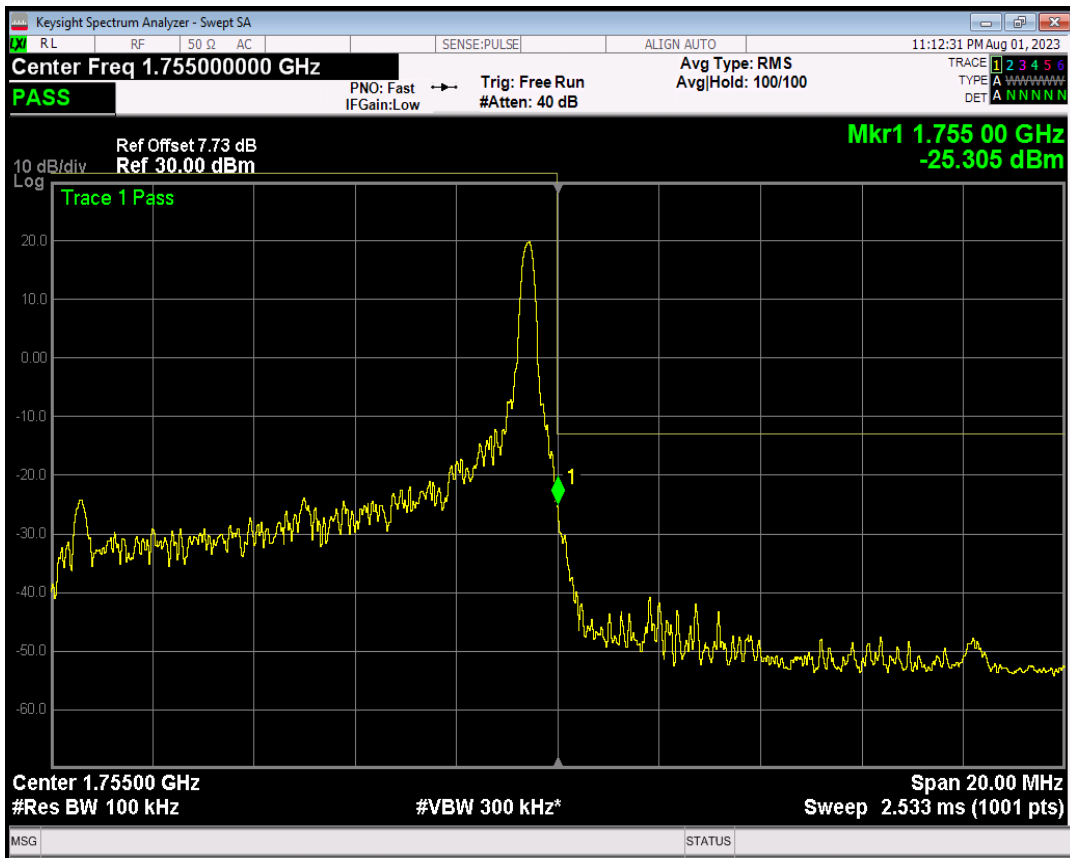

Band4 16QAM BW=10MHz Channel=20350 RB Size=1 Position=#Max

Band4 16QAM BW=10MHz Channel=20350 RB Size=50 Position=#0