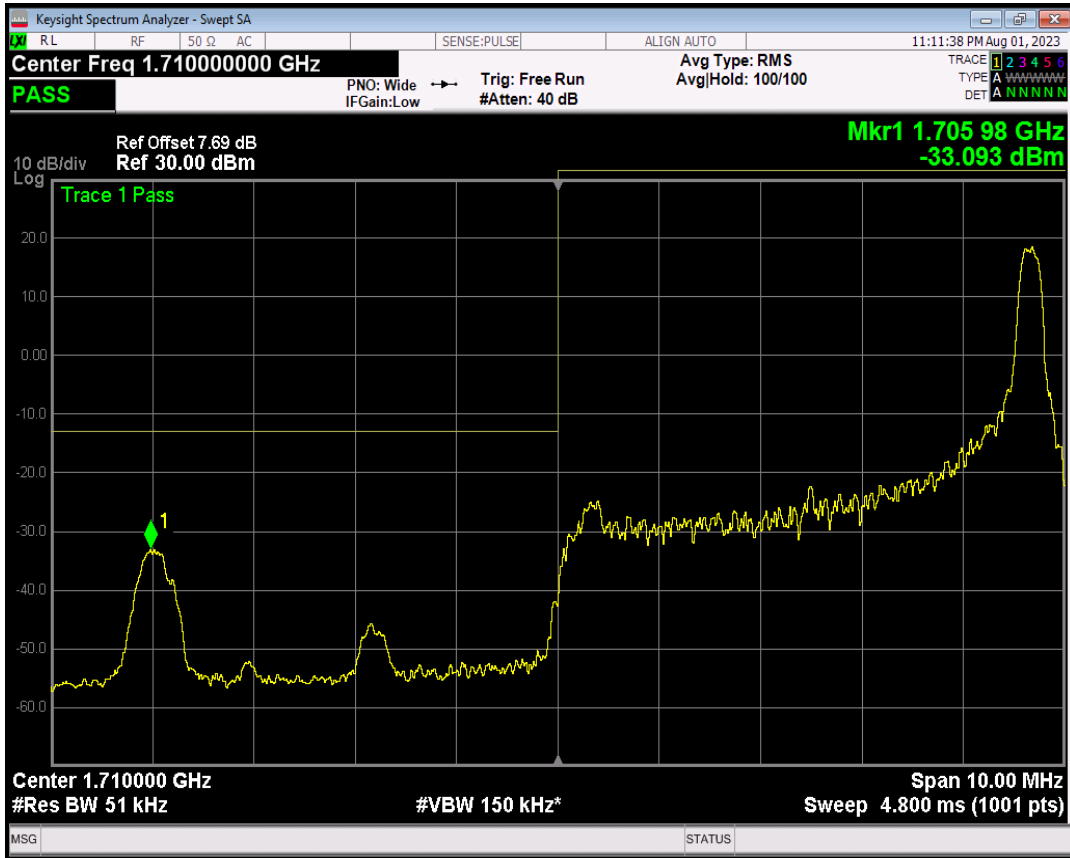

Band4 16QAM BW=3MHz Channel=20385 RB Size=1 Position=#Max

Band4 16QAM BW=3MHz Channel=20385 RB Size=15 Position=#0

Band4 QPSK BW=5MHz Channel=19975 RB Size=1 Position=#0

Band4 QPSK BW=5MHz Channel=19975 RB Size=1 Position=#Max