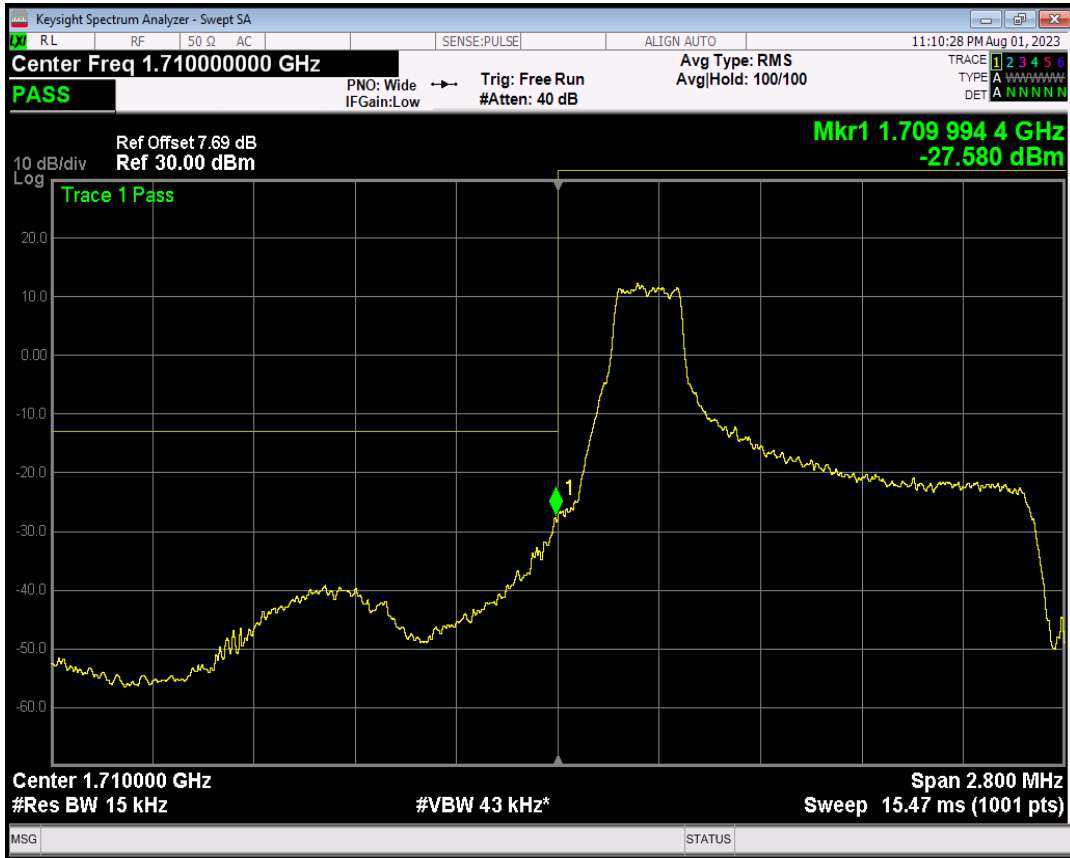

Band4 16QAM BW=1.4MHz Channel=19957 RB Size=1 Position=#0

Band4 16QAM BW=1.4MHz Channel=19957 RB Size=1 Position=#Max