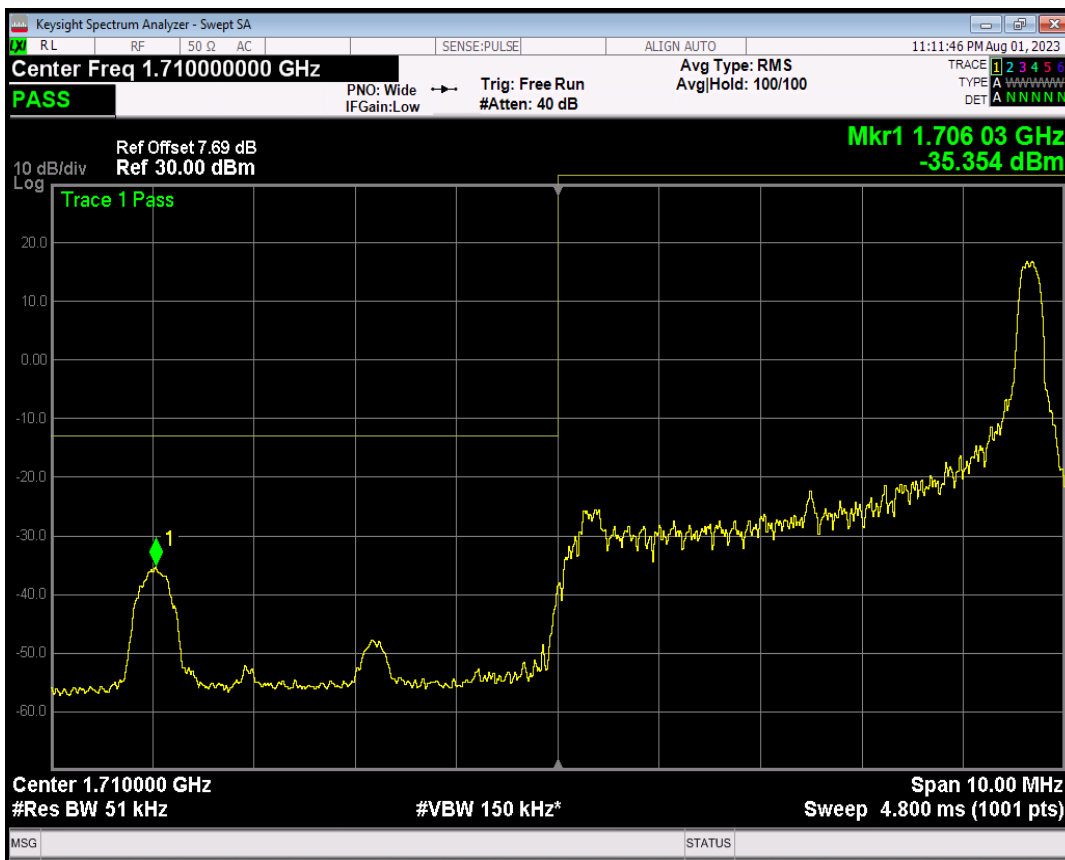

Band4 16QAM BW=5MHz Channel=19975 RB Size=1 Position=#Max

Band4 16QAM BW=5MHz Channel=19975 RB Size=25 Position=#0