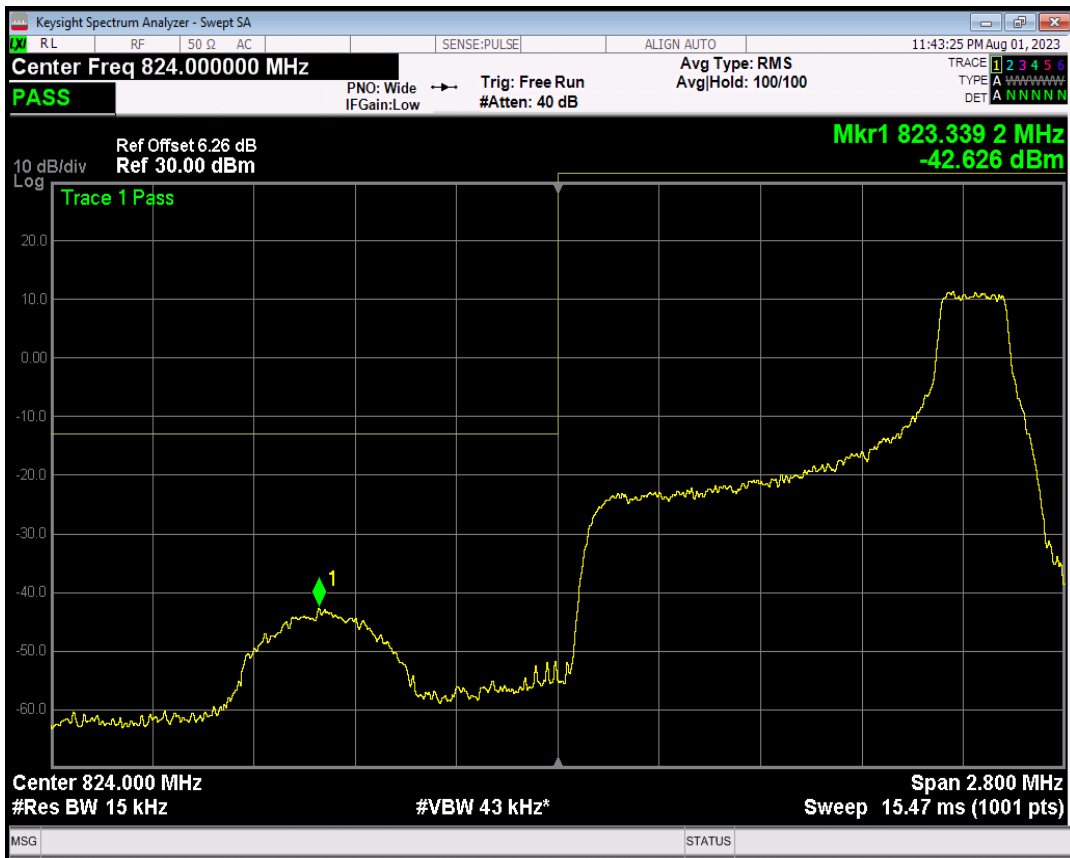

Band5 16QAM BW=1.4MHz Channel=20407 RB Size=1 Position=#Max

Band5 16QAM BW=1.4MHz Channel=20407 RB Size=6 Position=#0