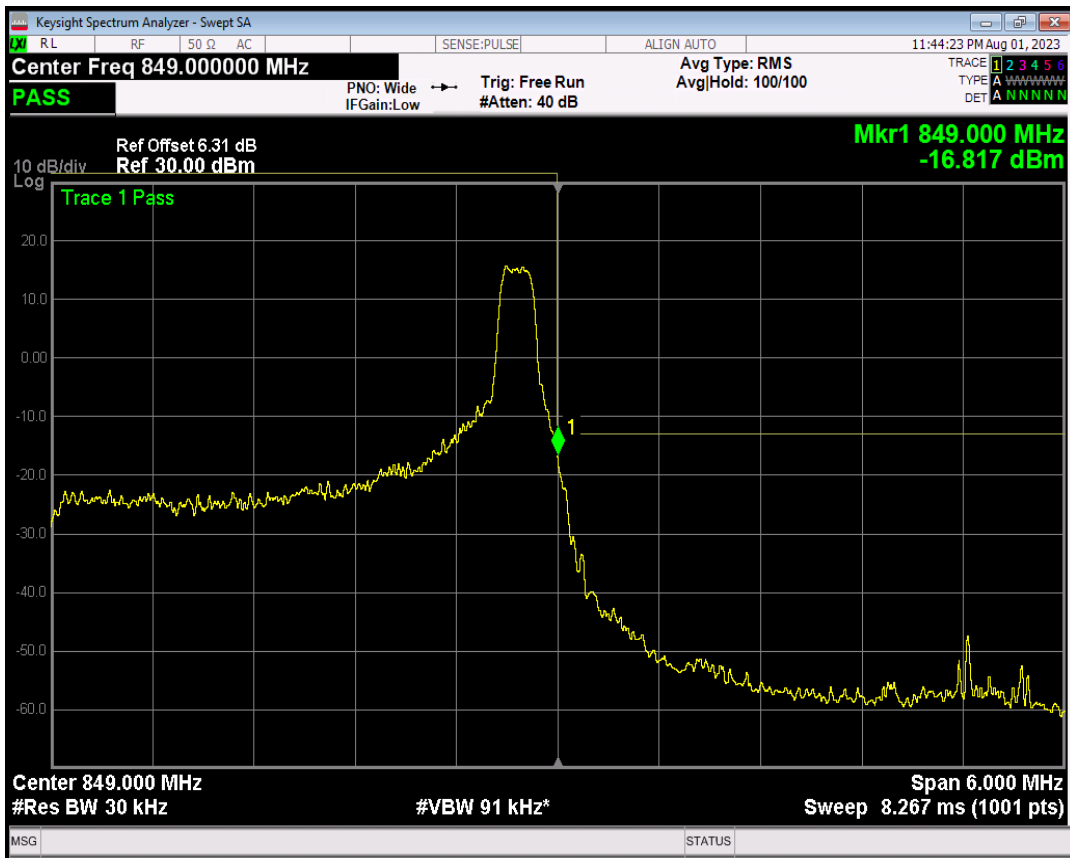

Band5 16QAM BW=3MHz Channel=20635 RB Size=1 Position=#Max

Band5 16QAM BW=3MHz Channel=20635 RB Size=15 Position=#0