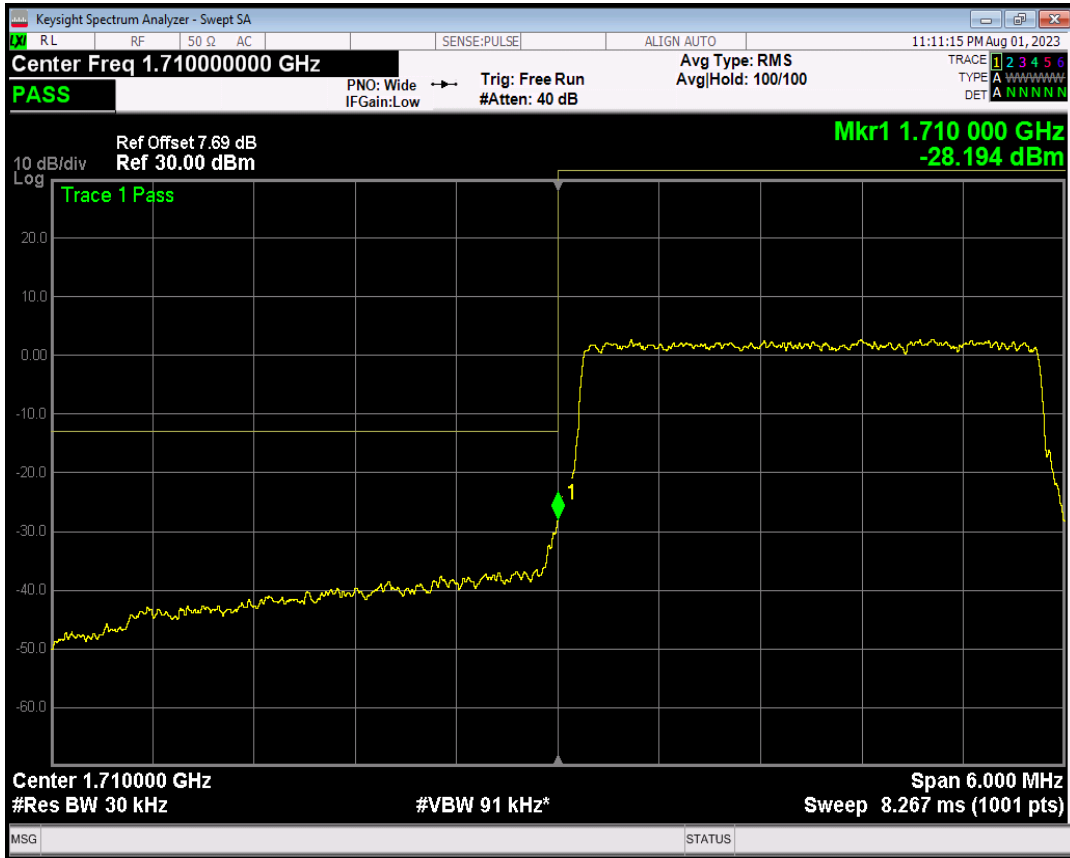

Band4 QPSK BW=3MHz Channel=19965 RB Size=15 Position=#0

Band4 16QAM BW=3MHz Channel=19965 RB Size=1 Position=#0

Band4 16QAM BW=3MHz Channel=19965 RB Size=1 Position=#Max

Band4 16QAM BW=3MHz Channel=19965 RB Size=15 Position=#0