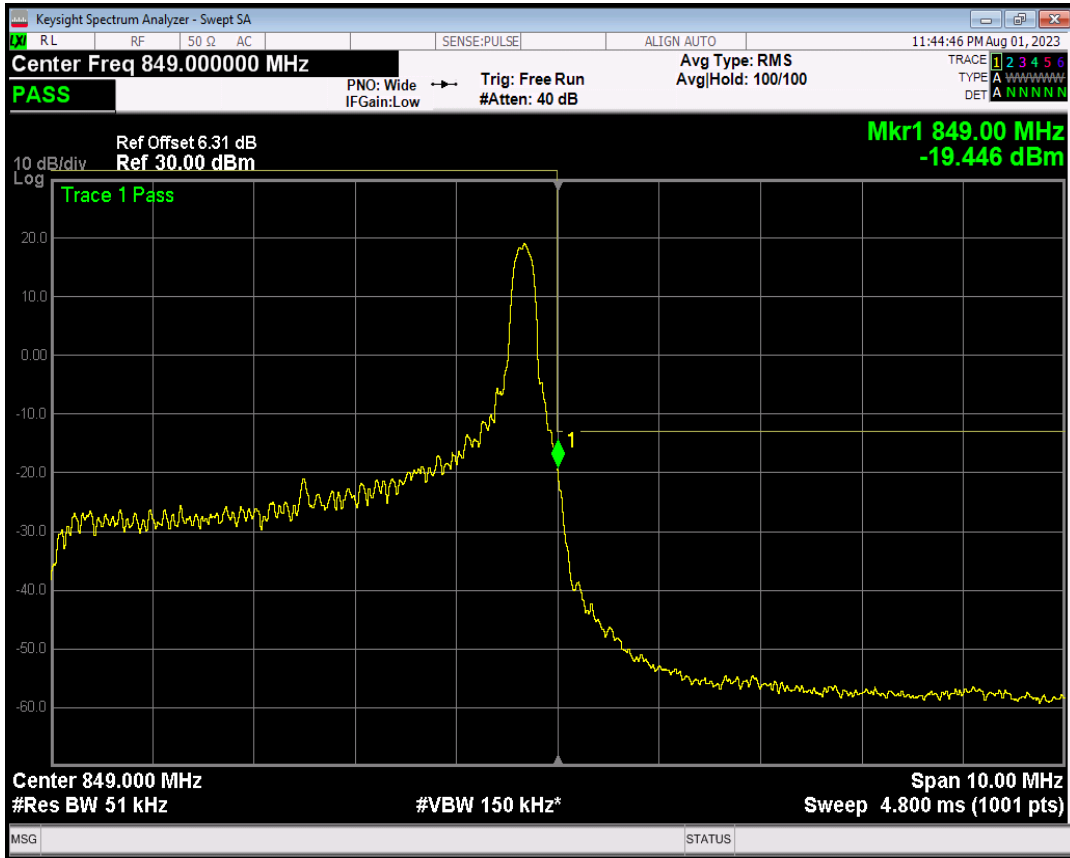

Band5 QPSK BW=5MHz Channel=20625 RB Size=1 Position=#Max

Band5 QPSK BW=5MHz Channel=20625 RB Size=25 Position=#0