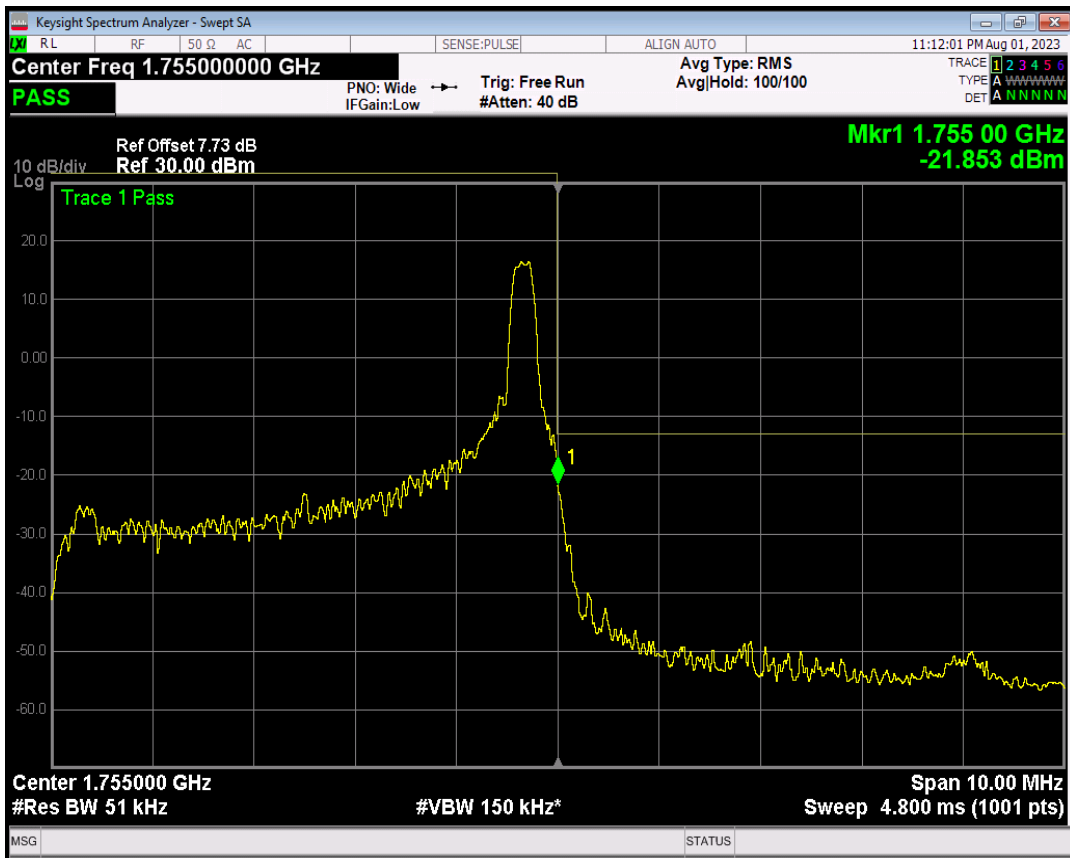

Band4 16QAM BW=5MHz Channel=20375 RB Size=1 Position=#Max

Band4 16QAM BW=5MHz Channel=20375 RB Size=25 Position=#0