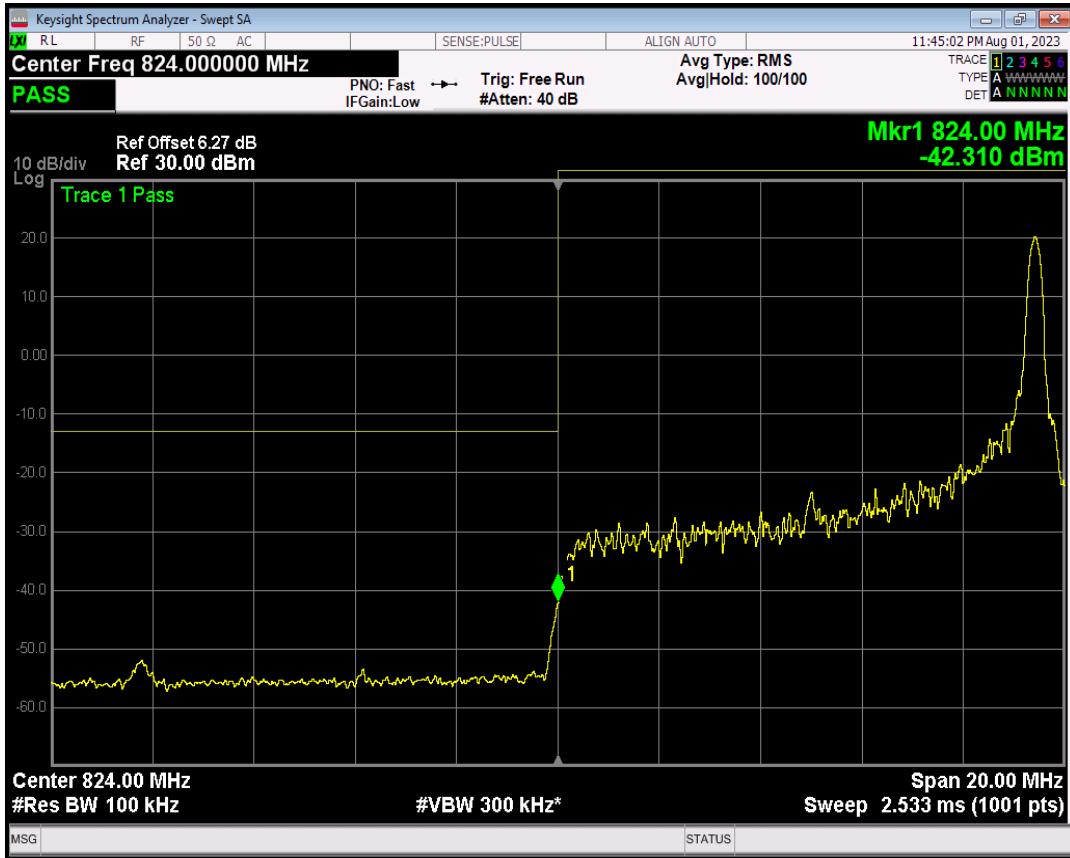

Band5 16QAM BW=5MHz Channel=20625 RB Size=1 Position=#Max

Band5 16QAM BW=5MHz Channel=20625 RB Size=25 Position=#0

Band5 QPSK BW=10MHz Channel=20450 RB Size=1 Position=#0

Band5 QPSK BW=10MHz Channel=20450 RB Size=1 Position=#Max