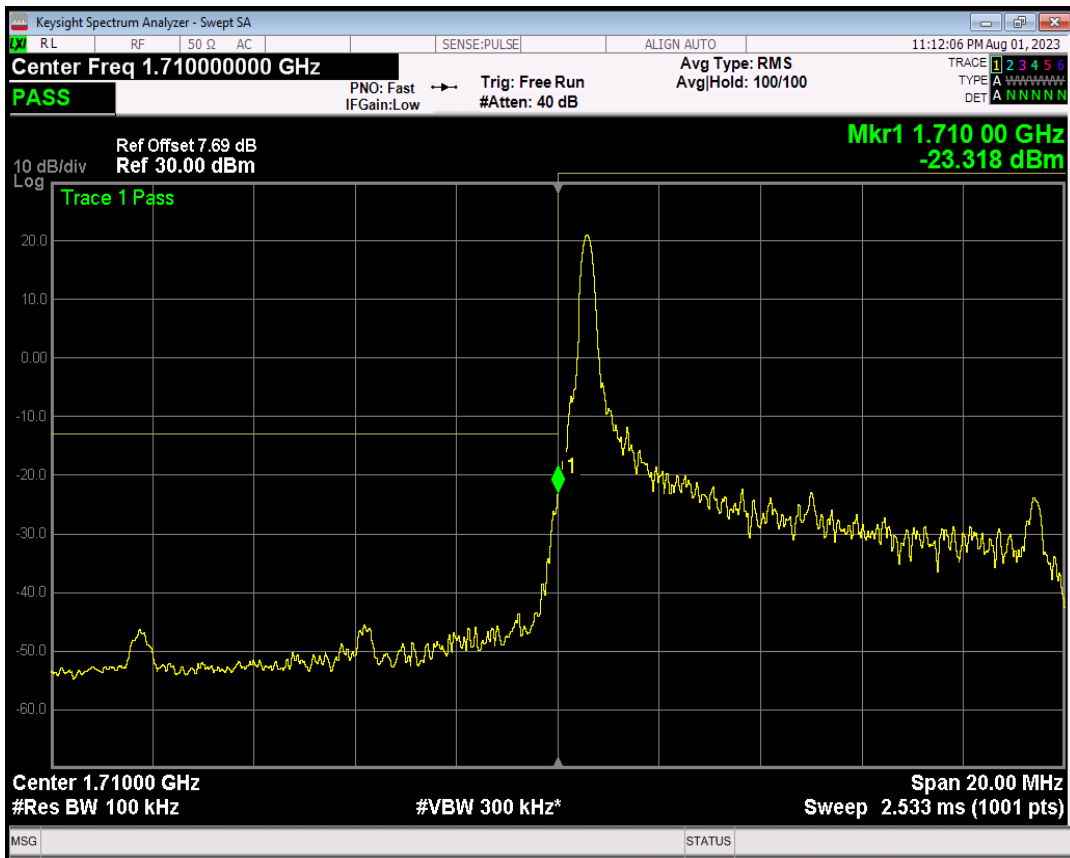

Band4 QPSK BW=10MHz Channel=20000 RB Size=1 Position=#0

Band4 QPSK BW=10MHz Channel=20000 RB Size=1 Position=#Max