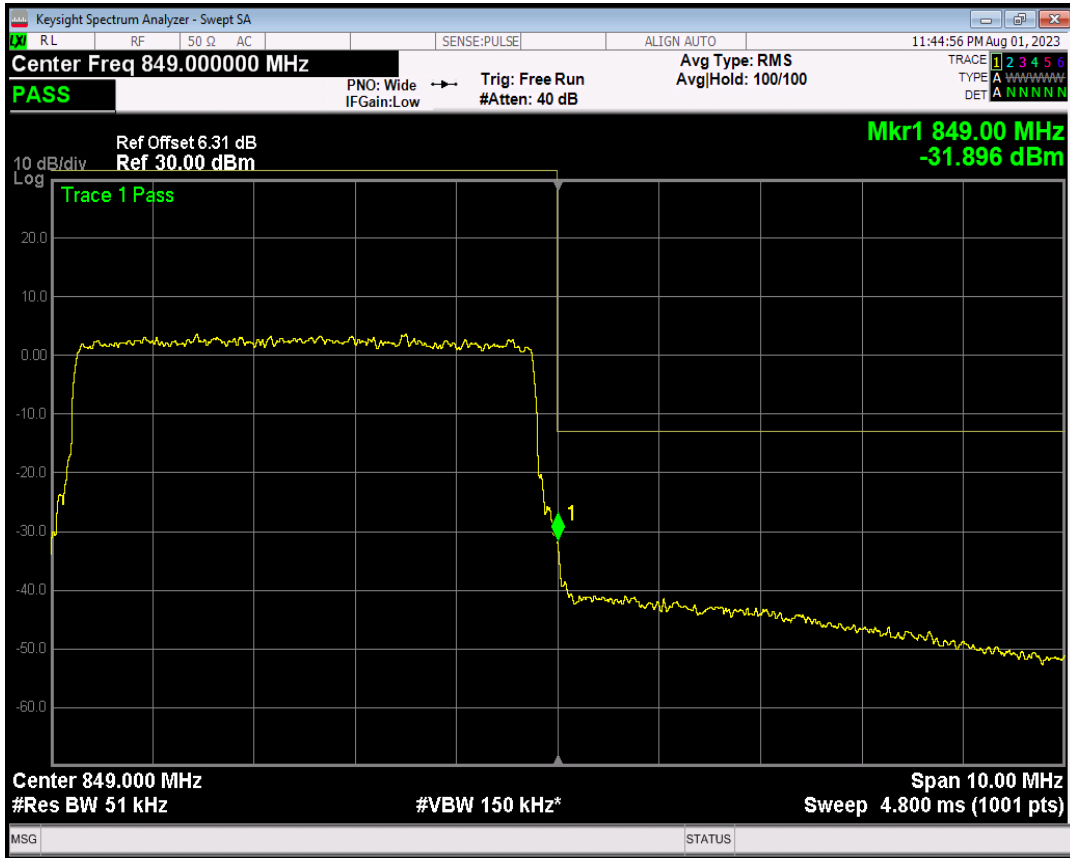

Band5 16QAM BW=5MHz Channel=20625 RB Size=25 Position=#0

Band5 QPSK BW=10MHz Channel=20450 RB Size=1 Position=#0