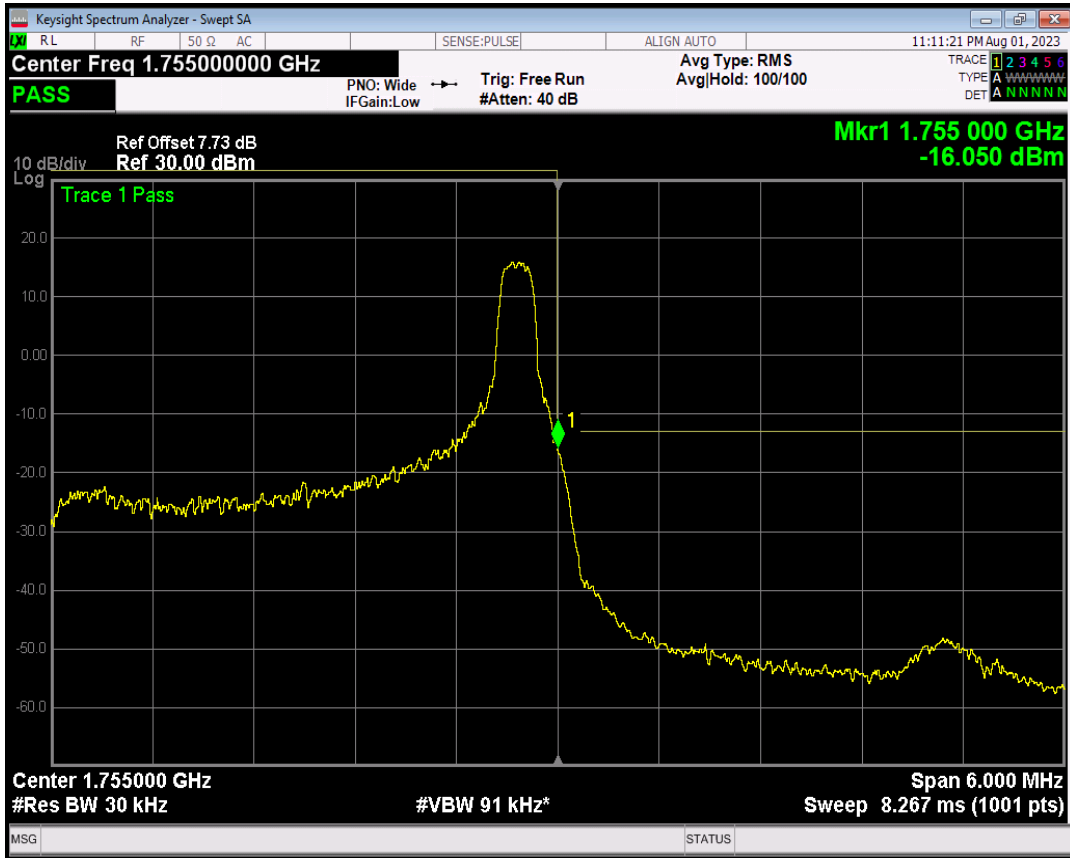

Band4 QPSK BW=3MHz Channel=20385 RB Size=1 Position=#Max

Band4 QPSK BW=3MHz Channel=20385 RB Size=15 Position=#0