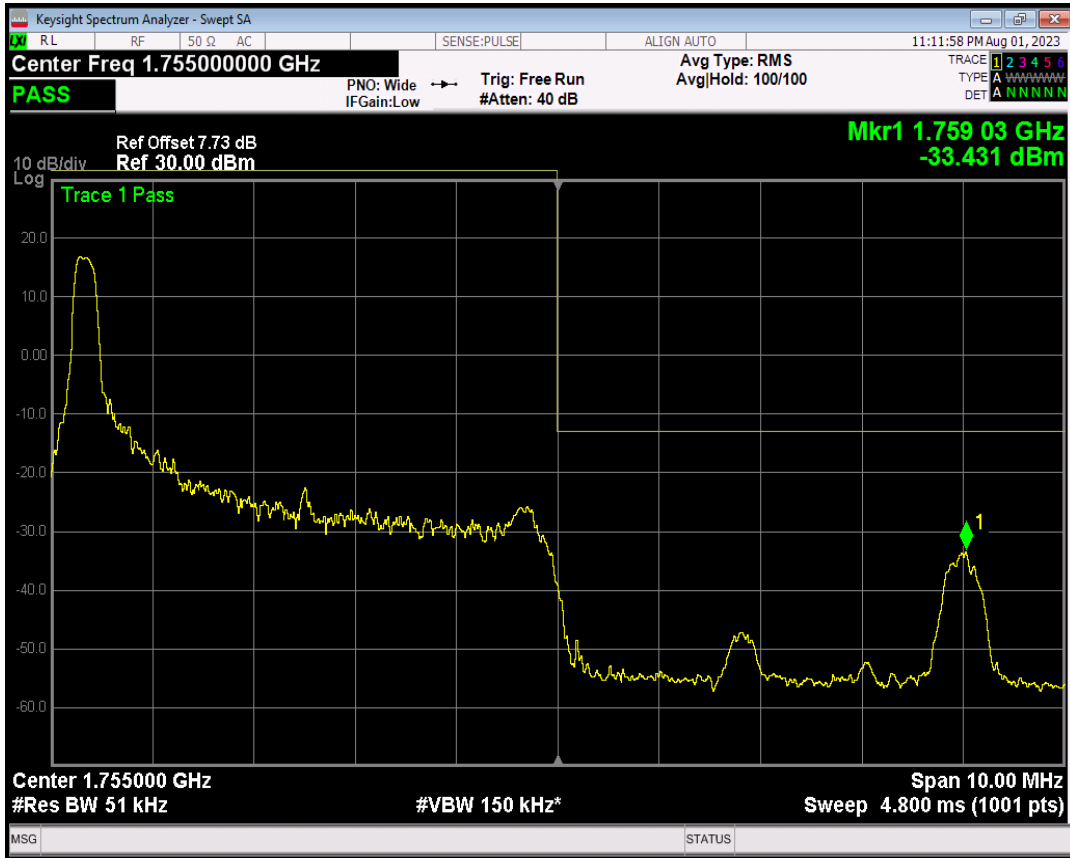

Band4 QPSK BW=5MHz Channel=20375 RB Size=1 Position=#0

Band4 QPSK BW=5MHz Channel=20375 RB Size=1 Position=#Max

Band4 QPSK BW=5MHz Channel=20375 RB Size=25 Position=#0

Band4 16QAM BW=5MHz Channel=20375 RB Size=1 Position=#0