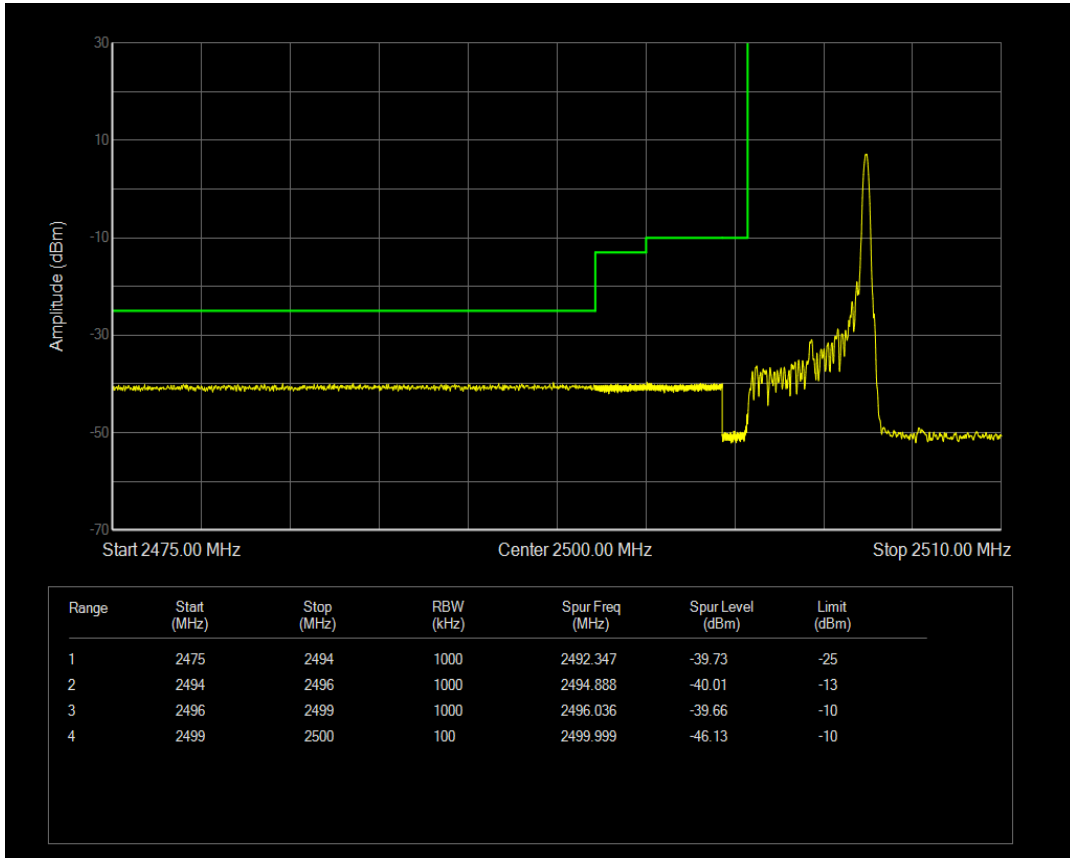

Band5 QPSK BW=10MHz Channel=20600 RB Size=1 Position=#0

Band5 QPSK BW=10MHz Channel=20600 RB Size=1 Position=#Max

Band5 QPSK BW=10MHz Channel=20600 RB Size=50 Position=#0

Band5 16QAM BW=10MHz Channel=20600 RB Size=1 Position=#0

Band5 16QAM BW=10MHz Channel=20600 RB Size=1 Position=#Max

Band5 16QAM BW=10MHz Channel=20600 RB Size=50 Position=#0

Band7 QPSK BW=5MHz Channel=20775 RB Size=1 Position=#0

Band7 QPSK BW=5MHz Channel=20775 RB Size=1 Position=#Max

Band7 QPSK BW=5MHz Channel=20775 RB Size=25 Position=#0

Band7 16QAM BW=5MHz Channel=20775 RB Size=1 Position=#0

Band7 16QAM BW=5MHz Channel=20775 RB Size=1 Position=#Max

Band7 16QAM BW=5MHz Channel=20775 RB Size=25 Position=#0