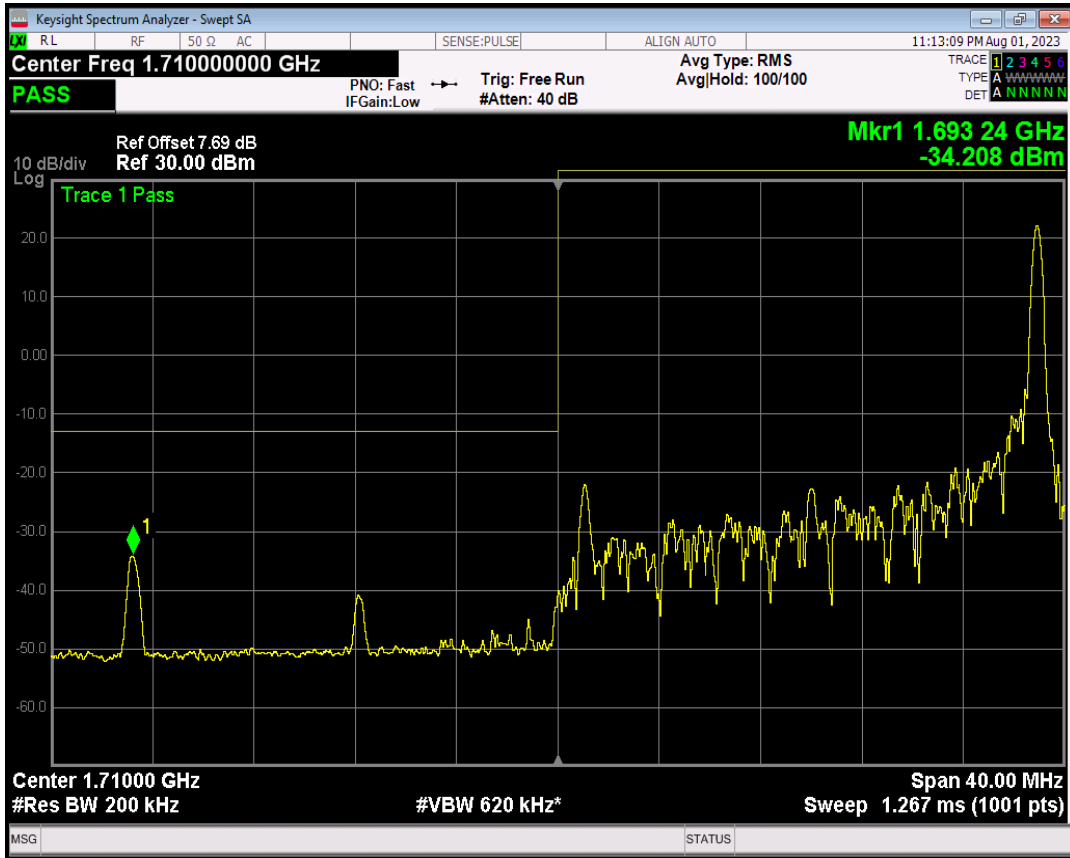

Band4 16QAM BW=15MHz Channel=20325 RB Size=1 Position=#Max

Band4 16QAM BW=15MHz Channel=20325 RB Size=75 Position=#0

Band4 QPSK BW=20MHz Channel=20050 RB Size=1 Position=#0

Band4 QPSK BW=20MHz Channel=20050 RB Size=1 Position=#Max