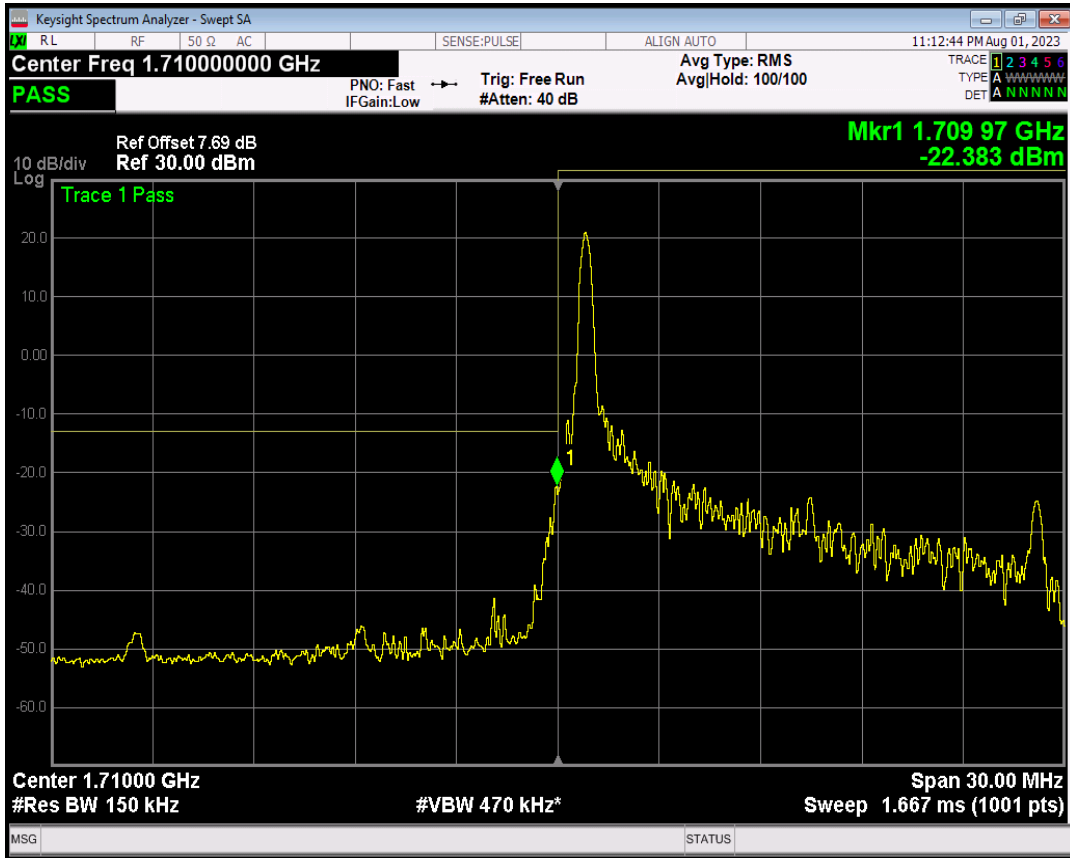

Band4 16QAM BW=15MHz Channel=20025 RB Size=1 Position=#0

Band4 16QAM BW=15MHz Channel=20025 RB Size=1 Position=#Max