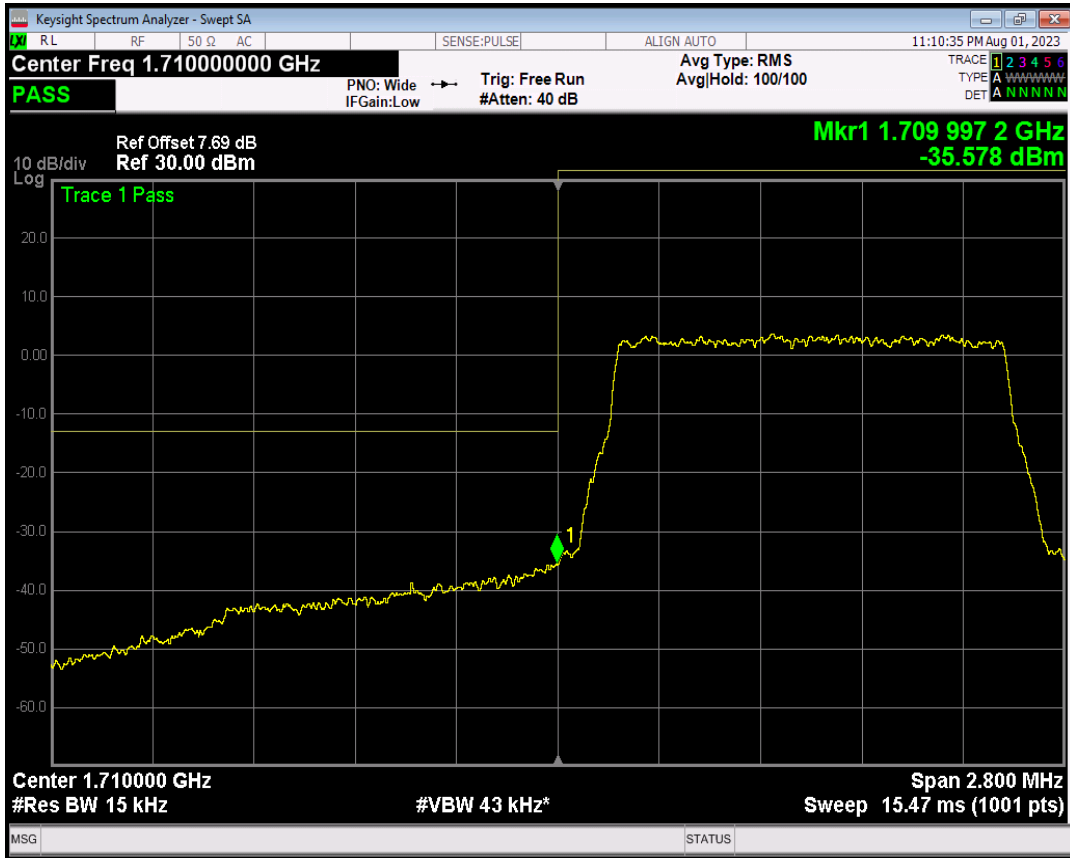

Band4 QPSK BW=1.4MHz Channel=19957 RB Size=6 Position=#0

Band4 16QAM BW=1.4MHz Channel=19957 RB Size=1 Position=#0

Band4 16QAM BW=1.4MHz Channel=19957 RB Size=1 Position=#Max

Band4 16QAM BW=1.4MHz Channel=19957 RB Size=6 Position=#0

Band4 QPSK BW=1.4MHz Channel=20393 RB Size=1 Position=#0

Band4 QPSK BW=1.4MHz Channel=20393 RB Size=1 Position=#Max

Band4 QPSK BW=1.4MHz Channel=20393 RB Size=6 Position=#0

Band4 16QAM BW=1.4MHz Channel=20393 RB Size=1 Position=#0