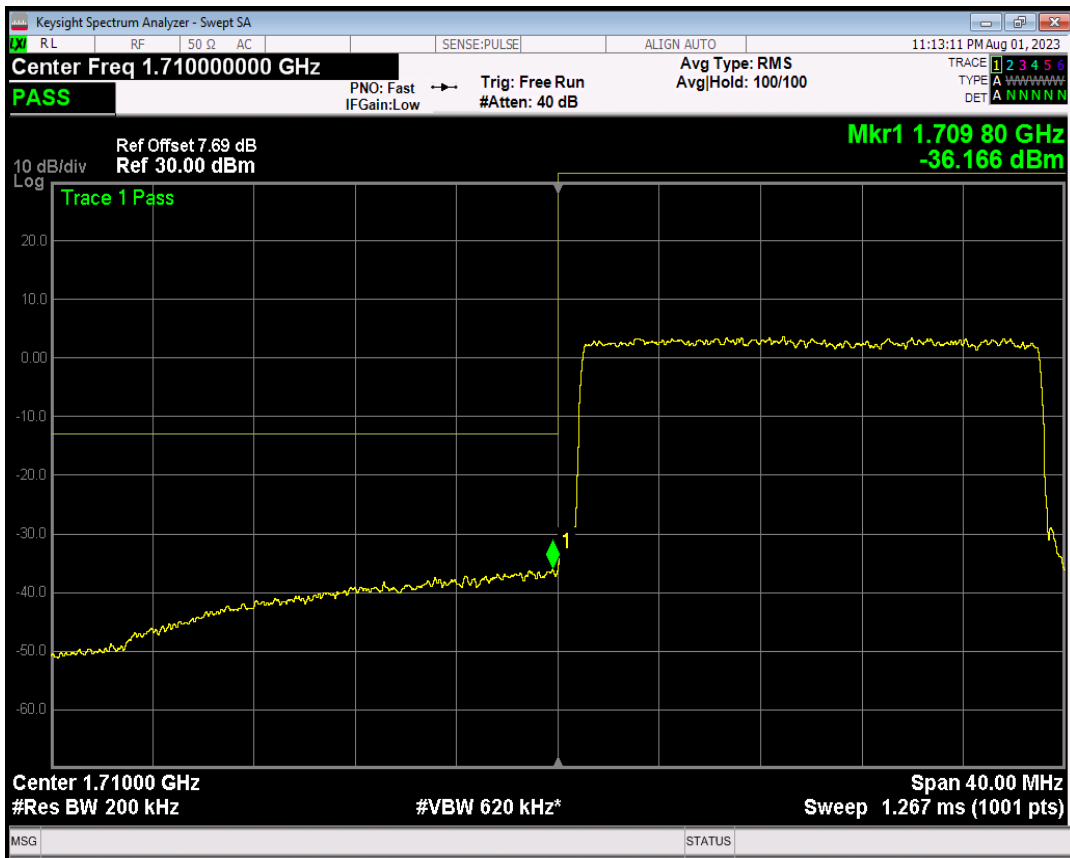

Band4 QPSK BW=20MHz Channel=20050 RB Size=100 Position=#0

Band4 16QAM BW=20MHz Channel=20050 RB Size=1 Position=#0