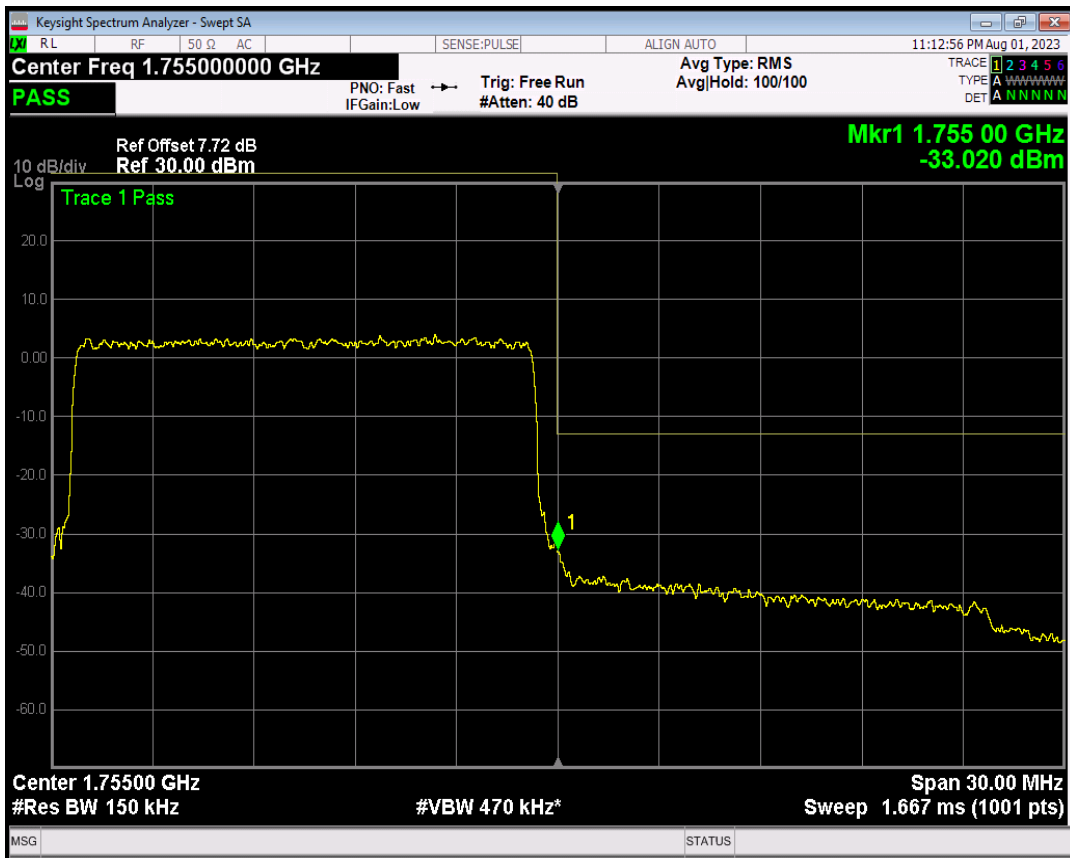

Band4 QPSK BW=15MHz Channel=20325 RB Size=75 Position=#0

Band4 16QAM BW=15MHz Channel=20325 RB Size=1 Position=#0