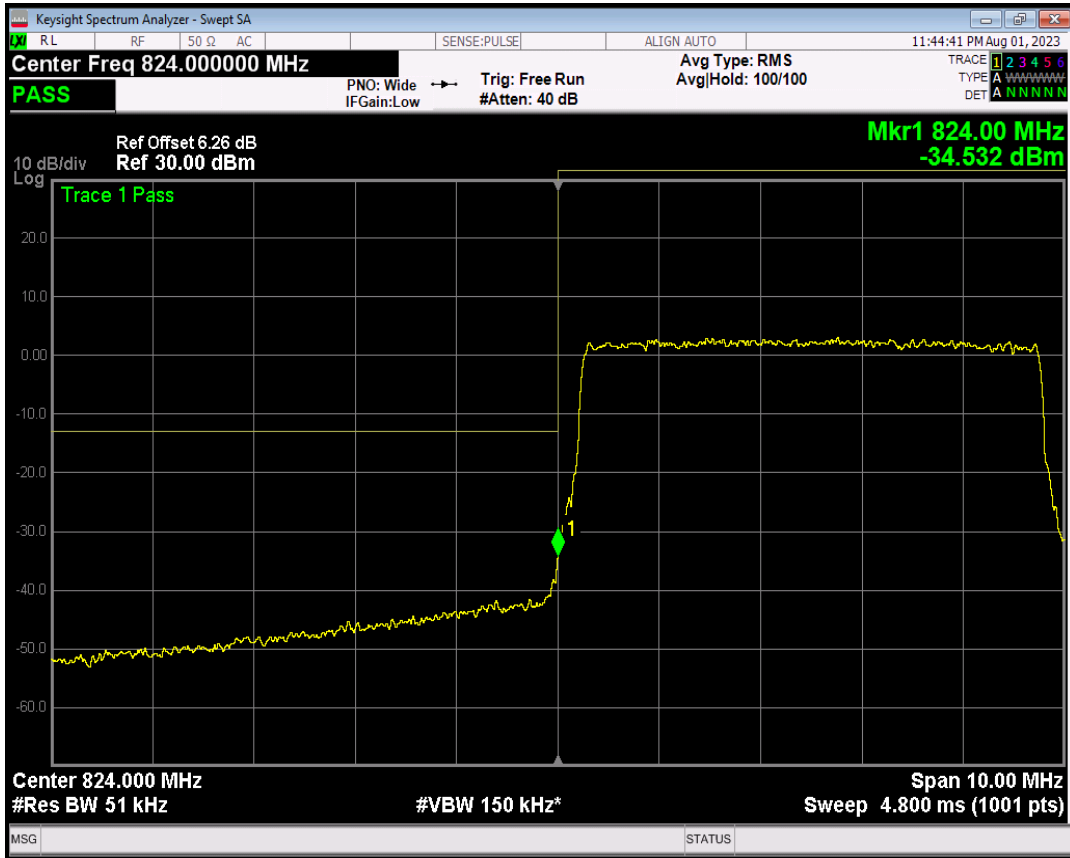

Band5 QPSK BW=5MHz Channel=20425 RB Size=25 Position=#0

Band5 16QAM BW=5MHz Channel=20425 RB Size=1 Position=#0

Band5 16QAM BW=5MHz Channel=20425 RB Size=1 Position=#Max

Band5 16QAM BW=5MHz Channel=20425 RB Size=25 Position=#0