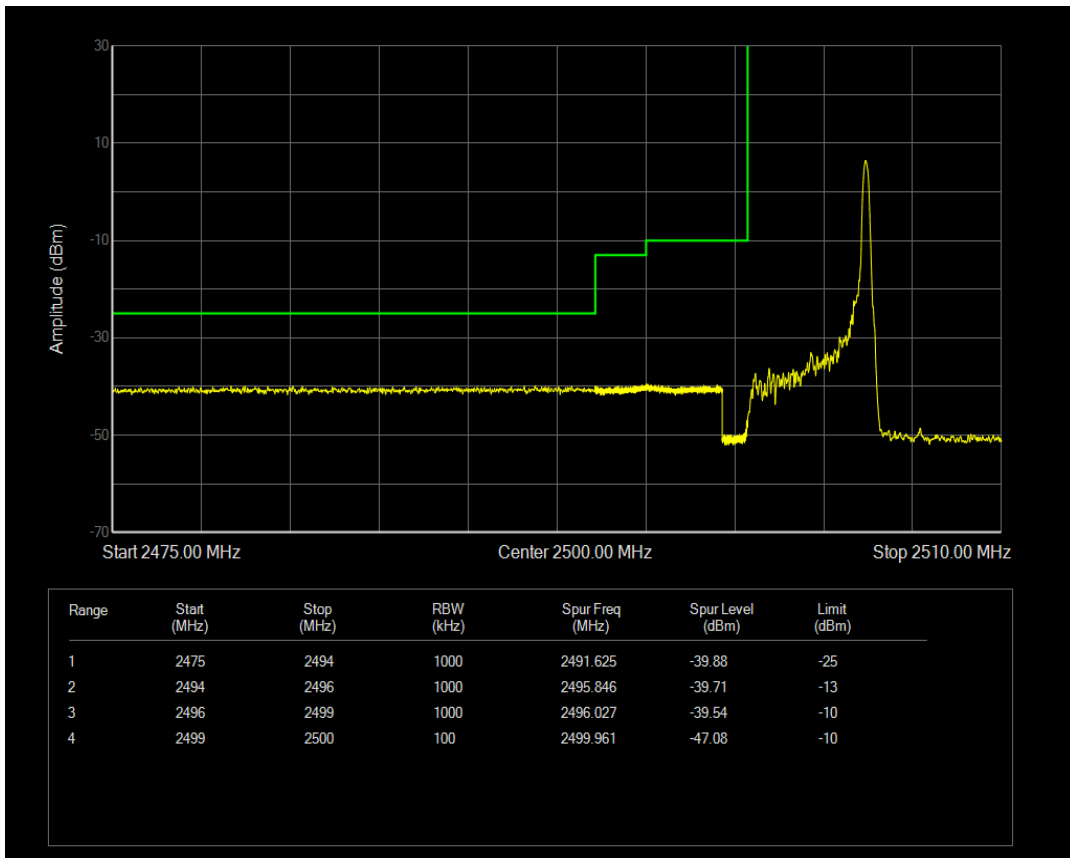

Band5 QPSK BW=10MHz Channel=20600 RB Size=1 Position=#0

Band5 QPSK BW=10MHz Channel=20600 RB Size=1 Position=#Max

Band5 QPSK BW=10MHz Channel=20600 RB Size=50 Position=#0

Band5 16QAM BW=10MHz Channel=20600 RB Size=1 Position=#0

Band5 16QAM BW=10MHz Channel=20600 RB Size=1 Position=#Max

Band5 16QAM BW=10MHz Channel=20600 RB Size=50 Position=#0

Band7 QPSK BW=5MHz Channel=20775 RB Size=1 Position=#0

Band7 QPSK BW=5MHz Channel=20775 RB Size=1 Position=#Max

Band7 QPSK BW=5MHz Channel=20775 RB Size=25 Position=#0

Band7 16QAM BW=5MHz Channel=20775 RB Size=1 Position=#0

Band7 16QAM BW=5MHz Channel=20775 RB Size=1 Position=#Max

Band7 16QAM BW=5MHz Channel=20775 RB Size=25 Position=#0