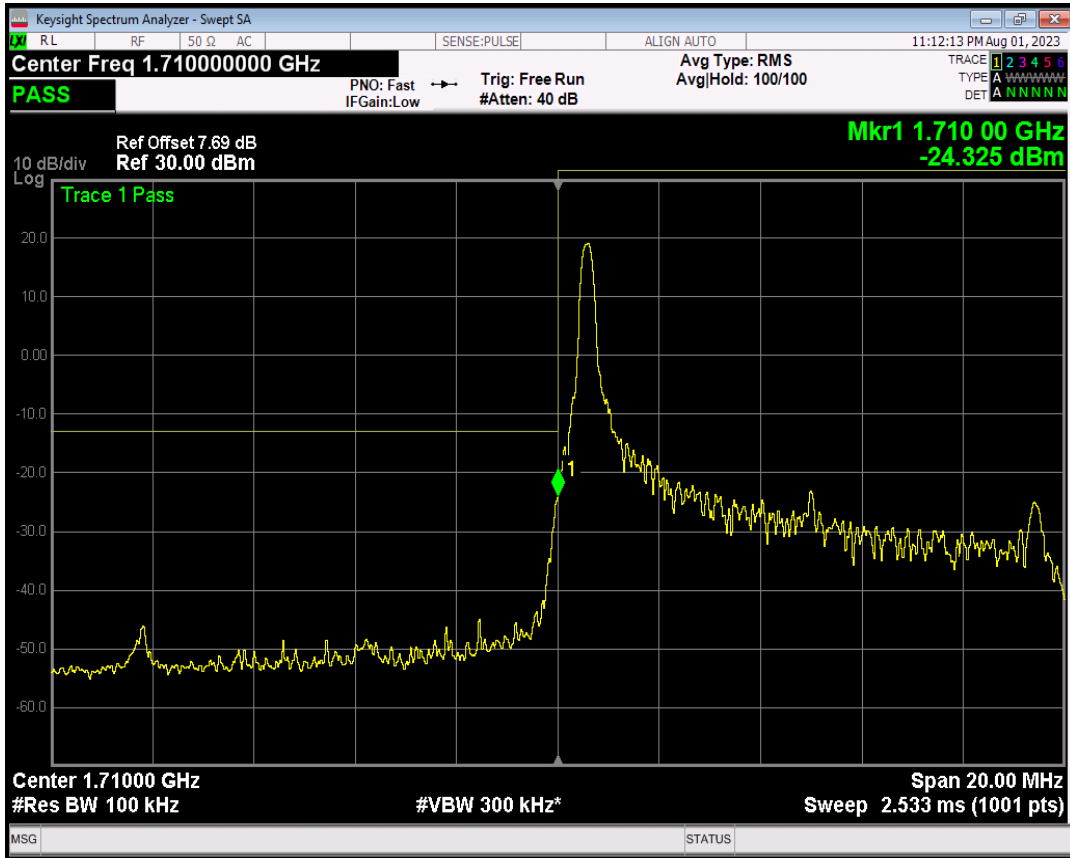

Band4 16QAM BW=10MHz Channel=20000 RB Size=1 Position=#0

Band4 16QAM BW=10MHz Channel=20000 RB Size=1 Position=#Max