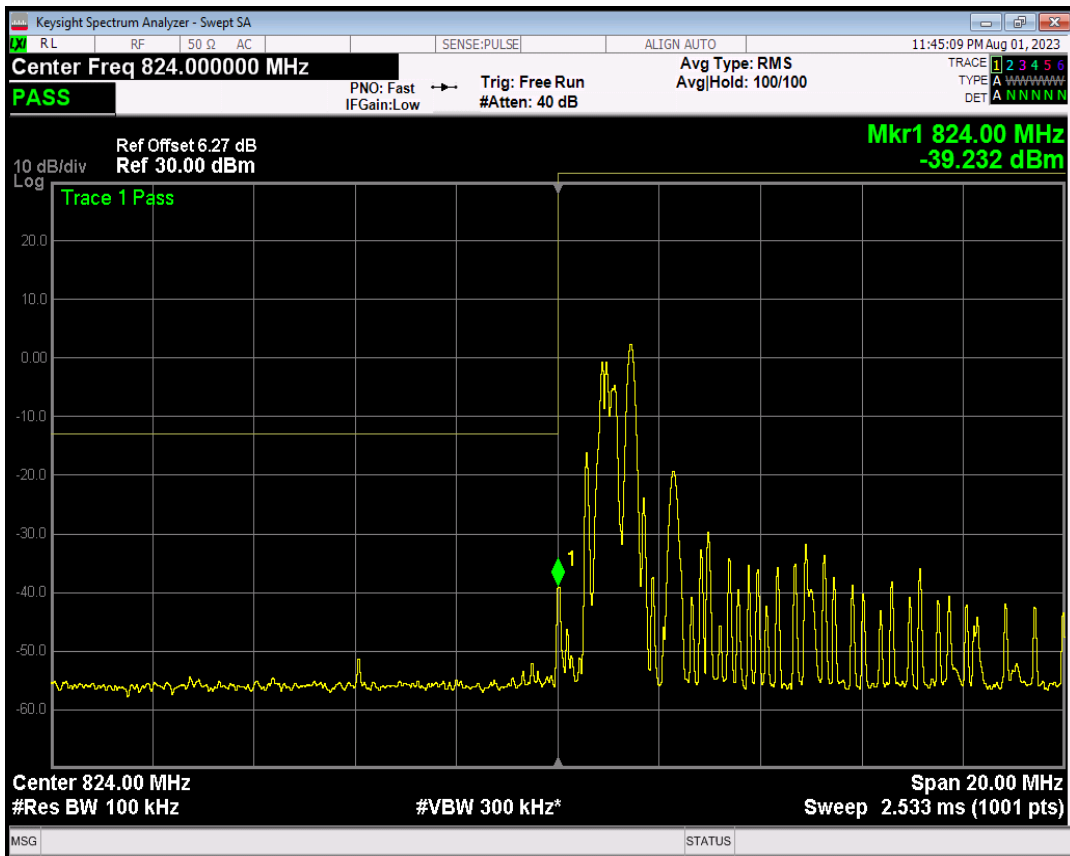

Band5 16QAM BW=10MHz Channel=20450 RB Size=1 Position=#Max

Band5 16QAM BW=10MHz Channel=20450 RB Size=50 Position=#0