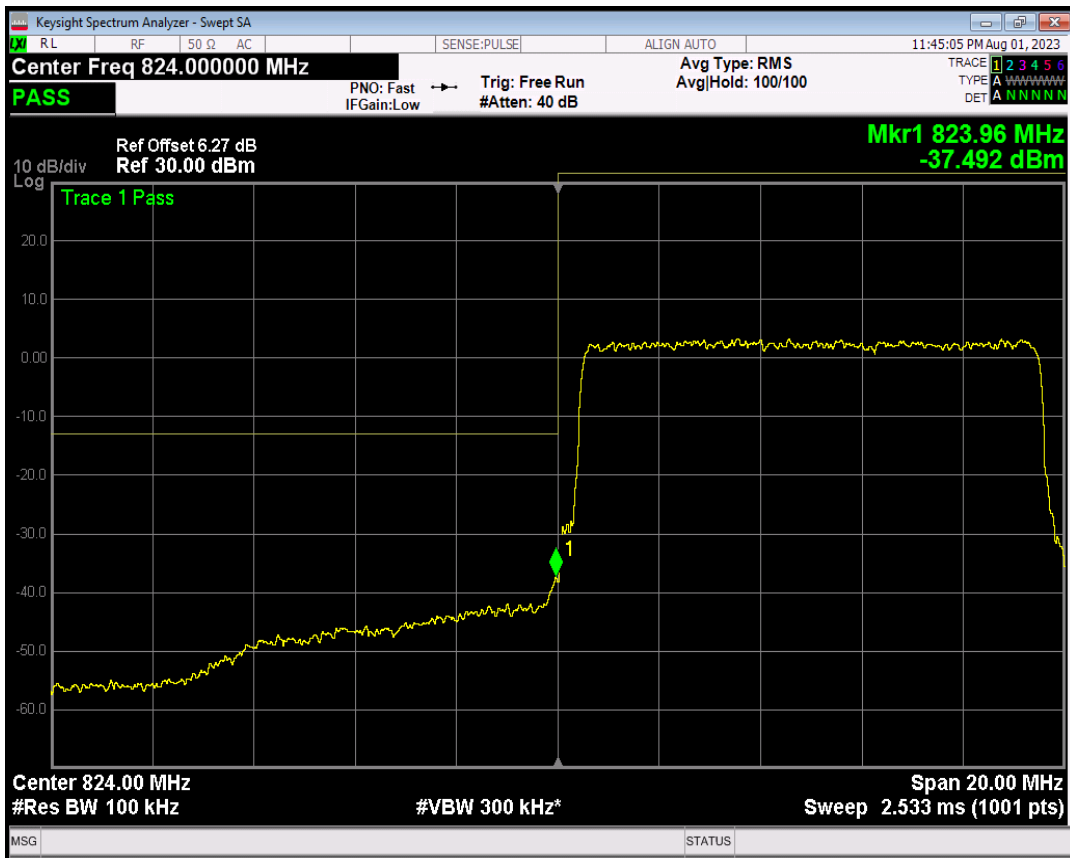

Band5 QPSK BW=10MHz Channel=20450 RB Size=50 Position=#0

Band5 16QAM BW=10MHz Channel=20450 RB Size=1 Position=#0