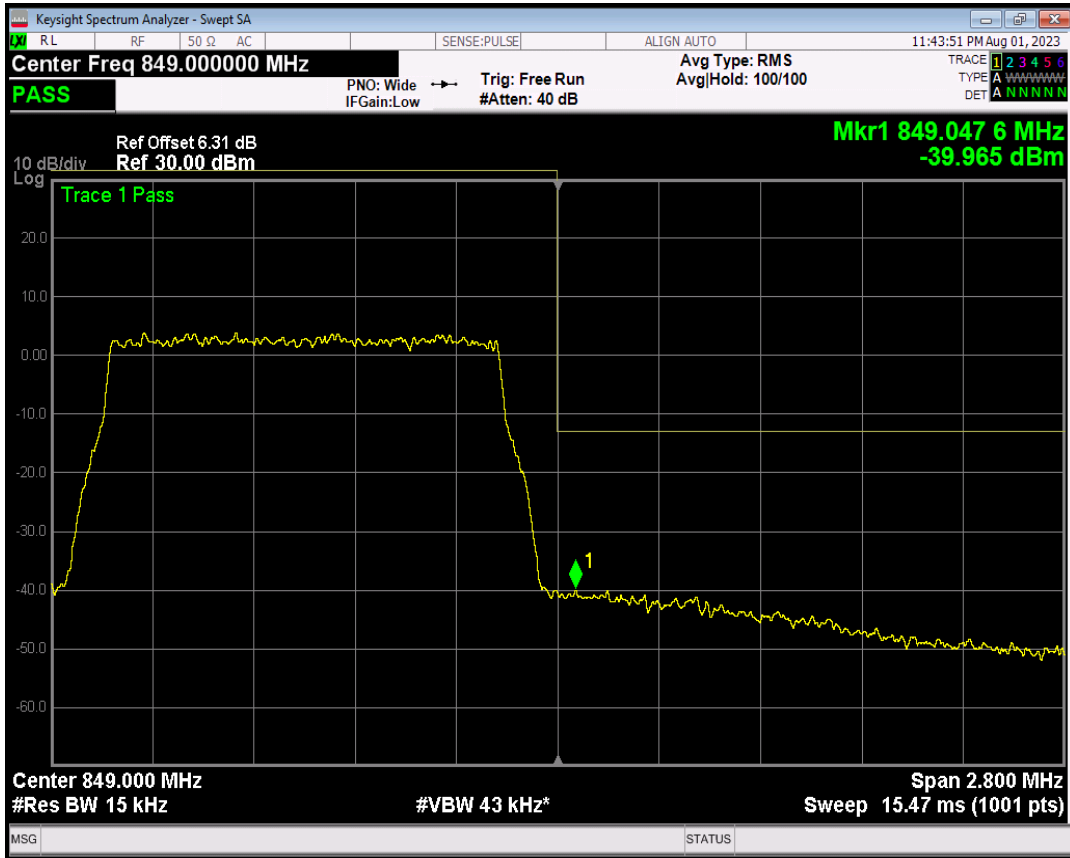

Band5 16QAM BW=1.4MHz Channel=20643 RB Size=6 Position=#0

Band5 QPSK BW=3MHz Channel=20415 RB Size=1 Position=#0