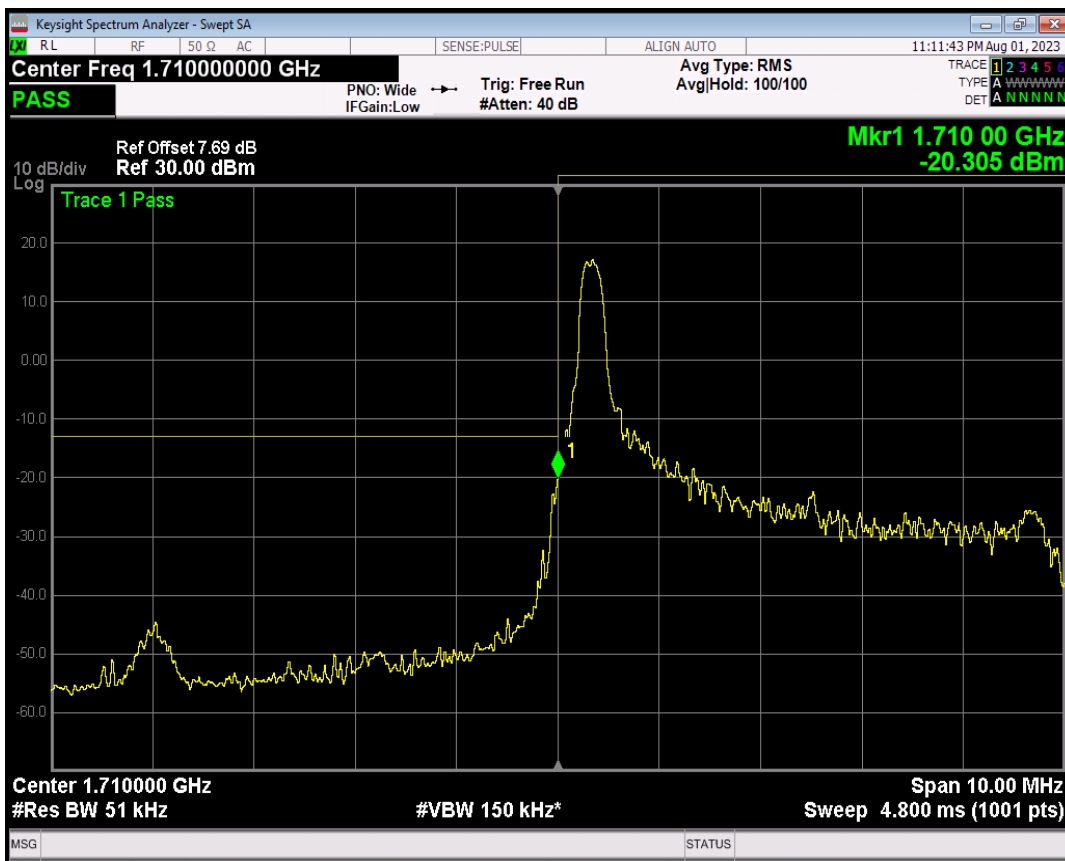

Band4 16QAM BW=5MHz Channel=19975 RB Size=1 Position=#0

Band4 16QAM BW=5MHz Channel=19975 RB Size=1 Position=#Max