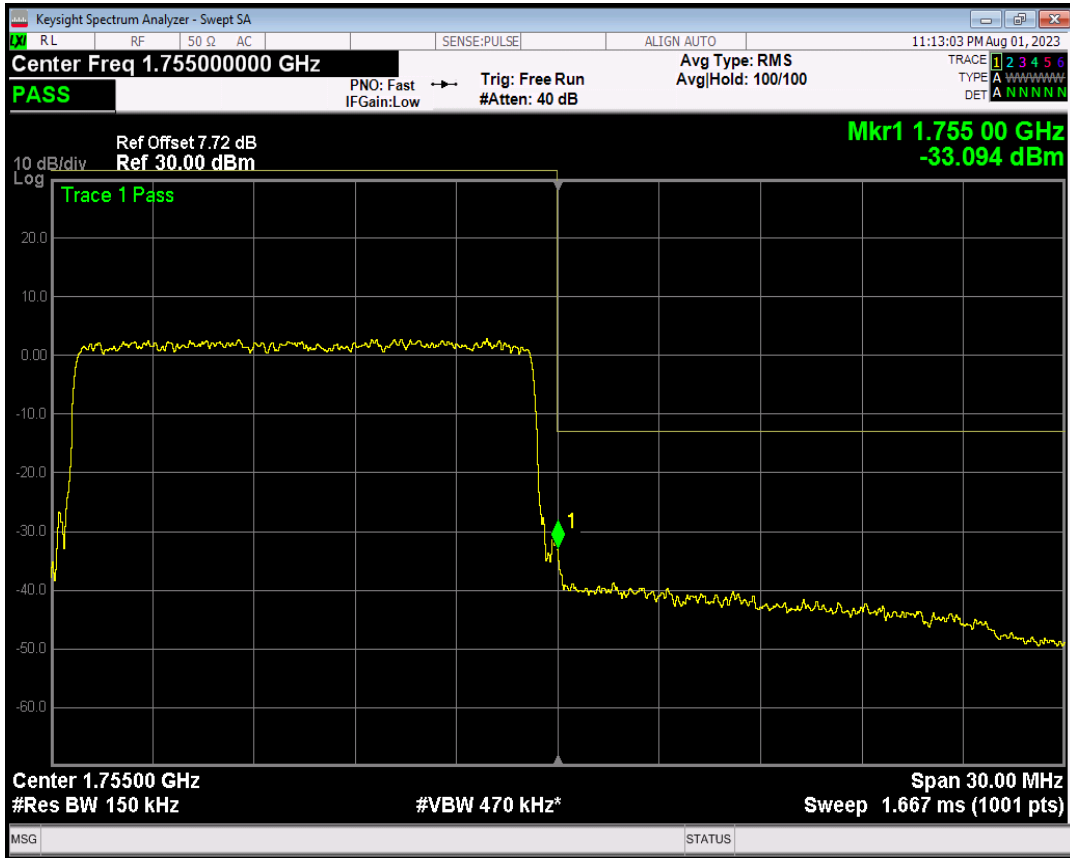

Band4 16QAM BW=15MHz Channel=20325 RB Size=75 Position=#0

Band4 QPSK BW=20MHz Channel=20050 RB Size=1 Position=#0