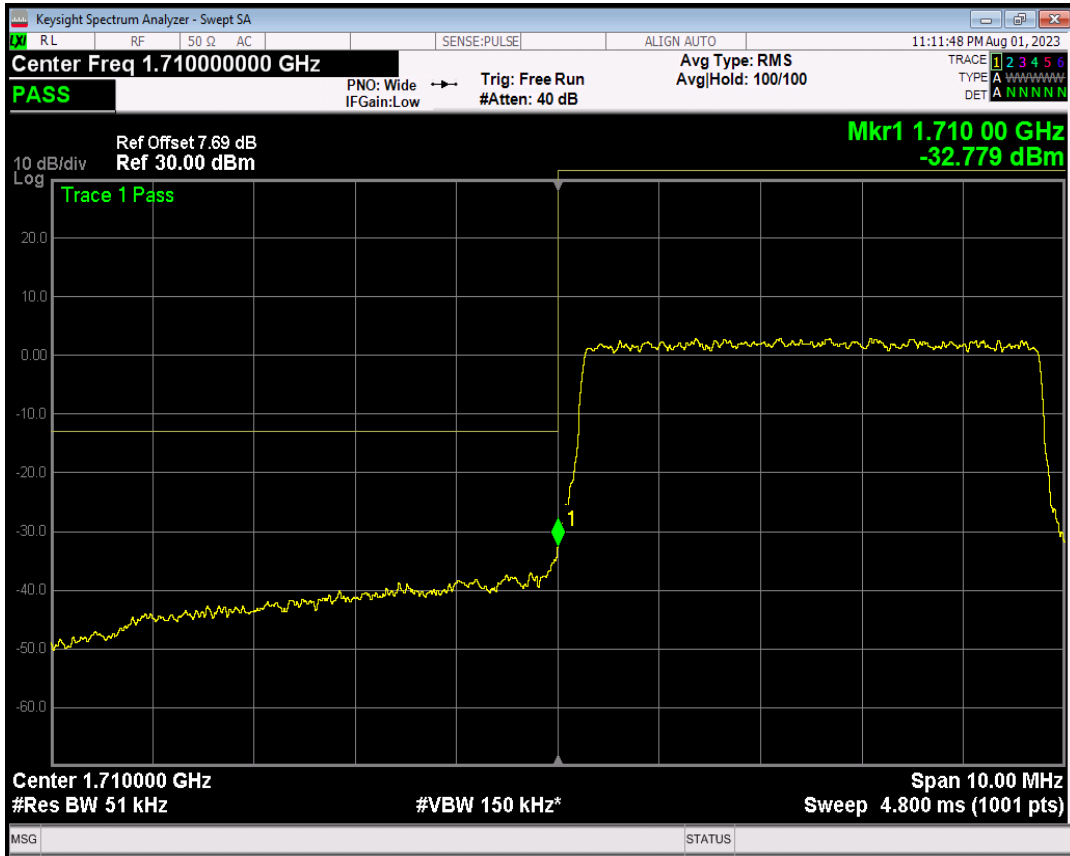

Band4 QPSK BW=5MHz Channel=19975 RB Size=25 Position=#0

Band4 16QAM BW=5MHz Channel=19975 RB Size=1 Position=#0

Band4 16QAM BW=5MHz Channel=19975 RB Size=1 Position=#Max

Band4 16QAM BW=5MHz Channel=19975 RB Size=25 Position=#0