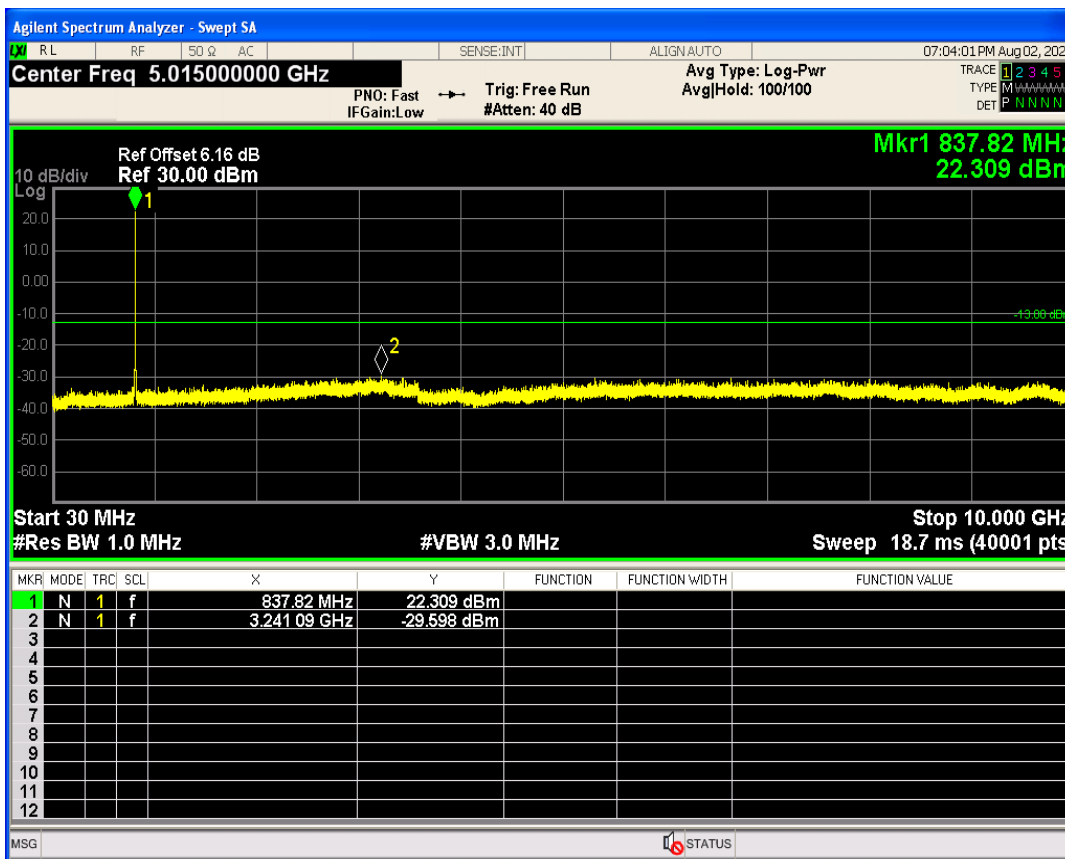

WCDMA Band2 Channel=9538

WCDMA Band2 Channel=9262

WCDMA Band4 Channel=1312

WCDMA Band4 Channel=1513

WCDMA Band5 Channel=4132

WCDMA Band5 Channel=4233

06 Out-of-band emissions

Band	Channel	Frequency (MHz)	Spur Freq (MHz)	Spur Level (dBm)	Limit (dBm)	Verdict
WCDMA Band2	9262	1852.4	19696.96	-23.35	-13	PASS
WCDMA Band2	9400	1880	19901.15	-23.99	-13	PASS
WCDMA Band2	9538	1907.6	19950.08	-23.03	-13	PASS
WCDMA Band4	1312	1712.4	19869.20	-23.93	-13	PASS
WCDMA Band4	1413	1732.6	17969.55	-23.95	-13	PASS
WCDMA Band4	1513	1752.6	19983.52	-23.26	-13	PASS
WCDMA Band5	4132	826.4	2963.42	-29.36	-13	PASS
WCDMA Band5	4182	836.4	3241.09	-29.59	-13	PASS
WCDMA Band5	4233	846.6	2507.79	-29.33	-13	PASS

WCDMA Band2 Channel=9262

WCDMA Band2 Channel=9400

WCDMA Band2 Channel=9538

WCDMA Band4 Channel=1413

WCDMA Band4 Channel=1312

WCDMA Band4 Channel=1513

WCDMA Band5 Channel=4132

WCDMA Band5 Channel=4182