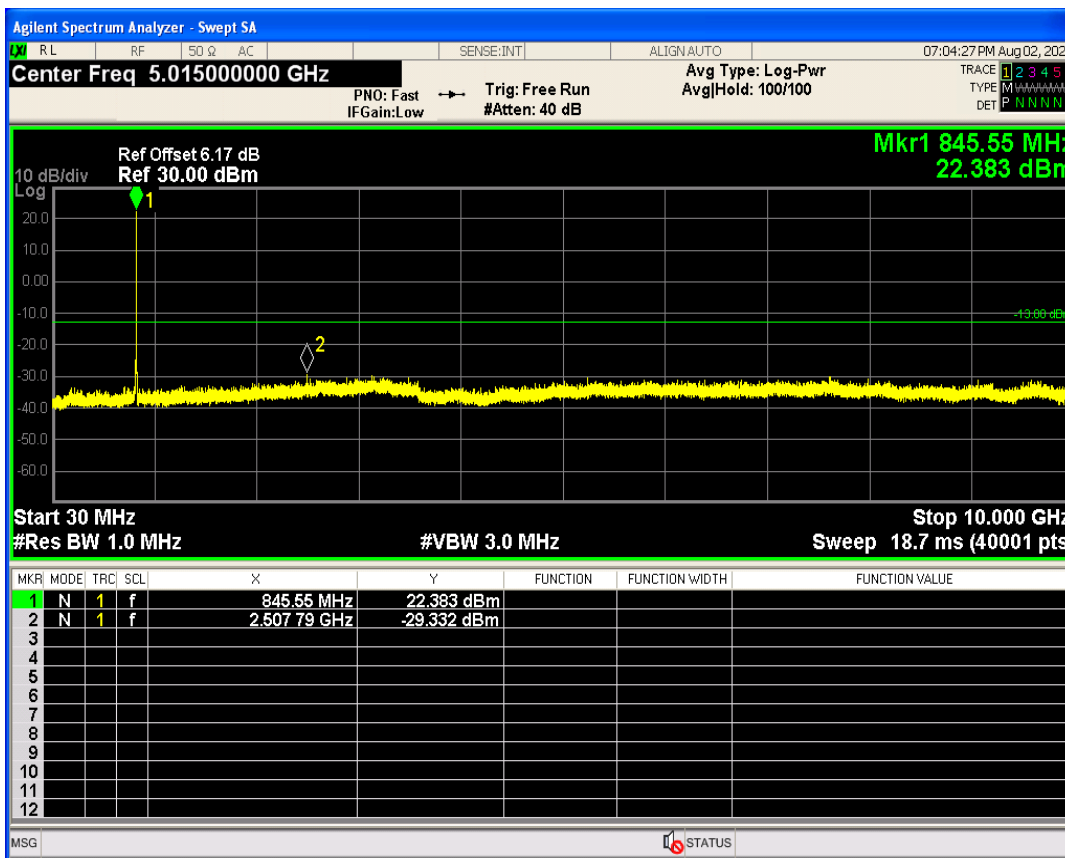

WCDMA Band5 Channel=4233

07 Conducted output power