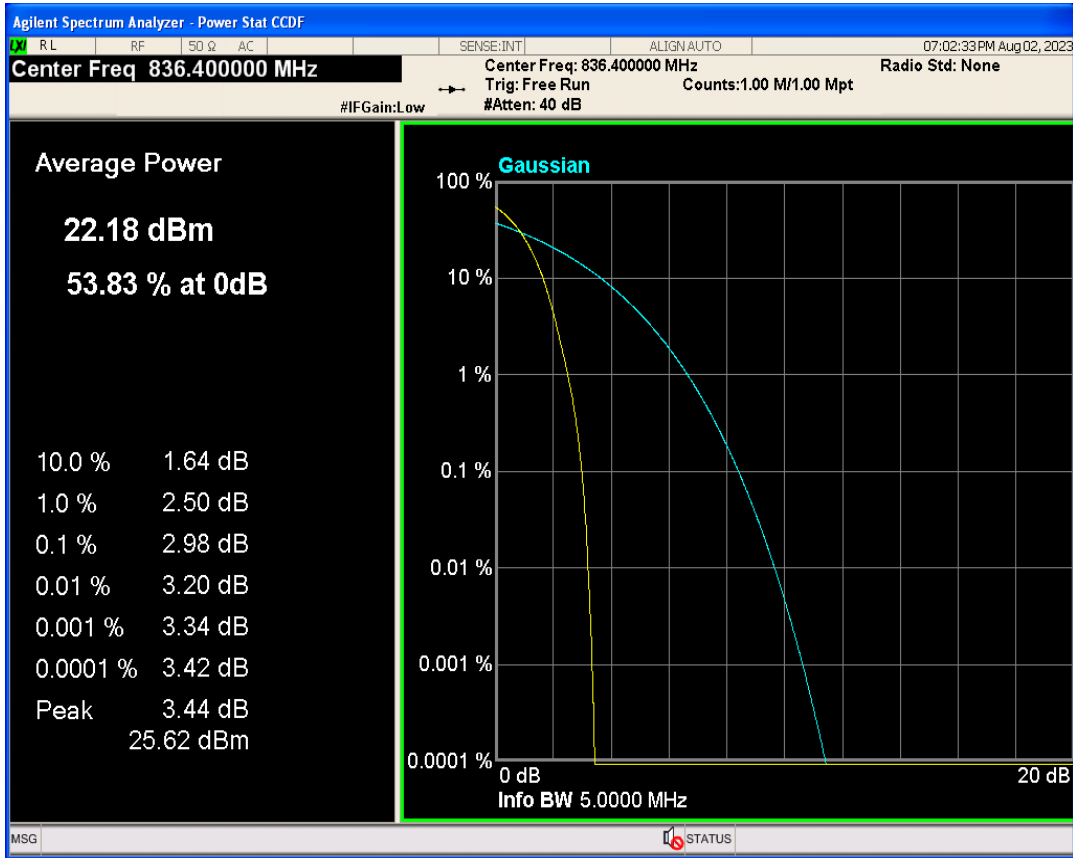

WCDMA Band2 Channel=9262

WCDMA Band2 Channel=9400

WCDMA Band2 Channel=9538

WCDMA Band4 Channel=1312

WCDMA Band4 Channel=1413

WCDMA Band5 Channel=4233

WCDMA Band5 Channel=4182

04 Occupied bandwidth