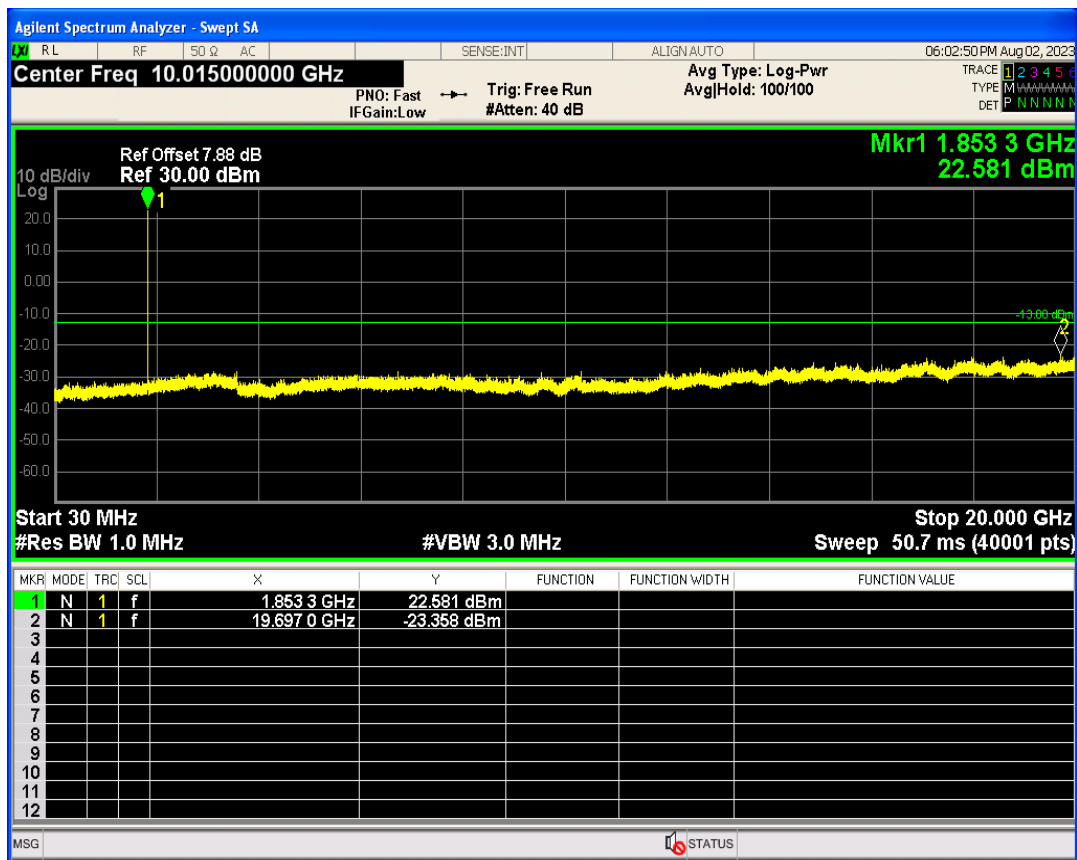

WCDMA Band2 Channel=9538

WCDMA Band2 Channel=9262

WCDMA Band4 Channel=1312

WCDMA Band4 Channel=1513

WCDMA Band5 Channel=4132

WCDMA Band5 Channel=4233

06 Out-of-band emissions

Band	Channel	Frequency (MHz)	Spur Freq (MHz)	Spur Level (dBm)	Limit (dBm)	Verdict
WCDMA Band2	9262	1852.4	19696.96	-23.35	-13	PASS
WCDMA Band2	9400	1880	19901.15	-23.99	-13	PASS
WCDMA Band2	9538	1907.6	19950.08	-23.03	-13	PASS
WCDMA Band4	1312	1712.4	19869.20	-23.93	-13	PASS
WCDMA Band4	1413	1732.6	17969.55	-23.95	-13	PASS
WCDMA Band4	1513	1752.6	19983.52	-23.26	-13	PASS
WCDMA Band5	4132	826.4	2963.42	-29.36	-13	PASS
WCDMA Band5	4182	836.4	3241.09	-29.59	-13	PASS
WCDMA Band5	4233	846.6	2507.79	-29.33	-13	PASS

WCDMA Band2 Channel=9262

WCDMA Band2 Channel=9400

WCDMA Band2 Channel=9538

WCDMA Band4 Channel=1413

WCDMA Band4 Channel=1312

WCDMA Band4 Channel=1513

WCDMA Band5 Channel=4132

WCDMA Band5 Channel=4182