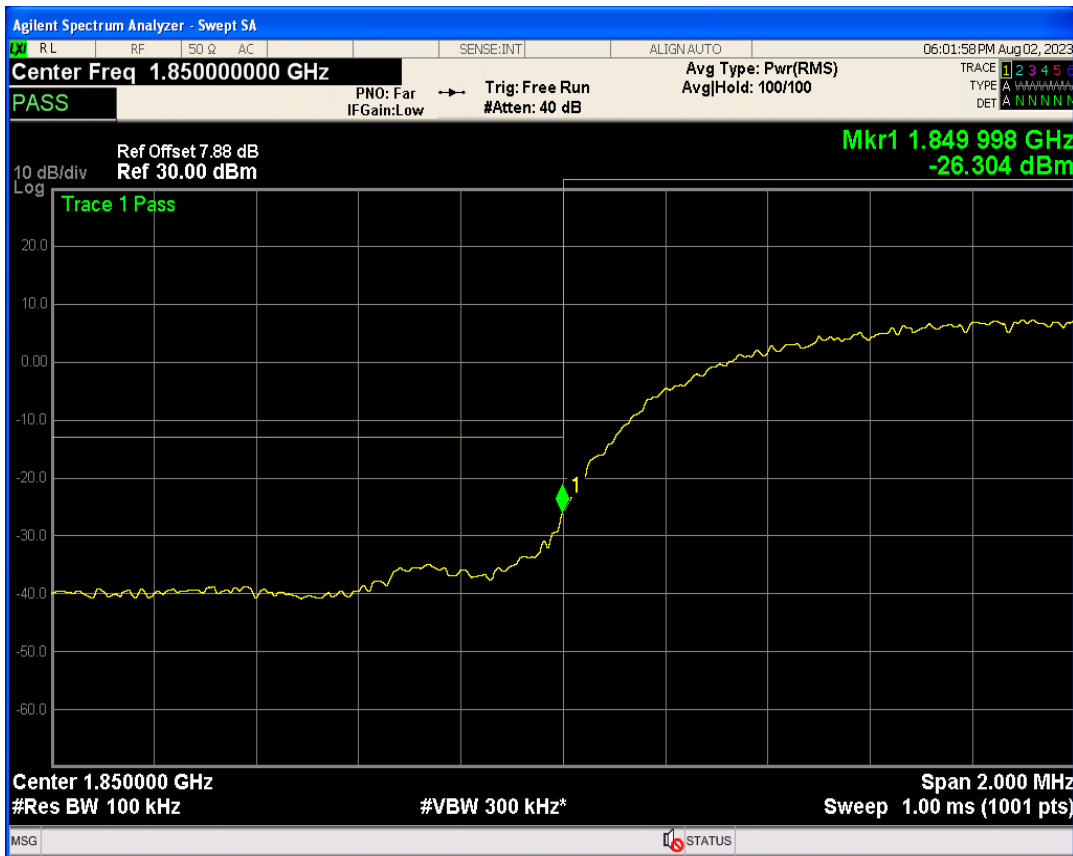

WCDMA Band5 Channel=4233

05 Band edge

Band	Channel	Frequency (MHz)	Spur Freq (MHz)	Spur Level (dBm)	Limit (dBm)	Verdict
WCDMA Band2	9262	1852.4	1850.00	-26.30	-13	PASS
WCDMA Band2	9538	1907.6	1910.00	-25.86	-13	PASS
WCDMA Band4	1312	1712.4	1710.00	-26.29	-13	PASS
WCDMA Band4	1513	1752.6	1755.00	-26.82	-13	PASS
WCDMA Band5	4132	826.4	824.00	-27.25	-13	PASS
WCDMA Band5	4233	846.6	849.00	-27.06	-13	PASS

WCDMA Band2 Channel=9538

WCDMA Band2 Channel=9262

WCDMA Band4 Channel=1312

WCDMA Band4 Channel=1513

WCDMA Band5 Channel=4132

WCDMA Band5 Channel=4233

06 Out-of-band emissions

Band	Channel	Frequency (MHz)	Spur Freq (MHz)	Spur Level (dBm)	Limit (dBm)	Verdict
WCDMA Band2	9262	1852.4	19696.96	-23.35	-13	PASS
WCDMA Band2	9400	1880	19901.15	-23.99	-13	PASS
WCDMA Band2	9538	1907.6	19950.08	-23.03	-13	PASS
WCDMA Band4	1312	1712.4	19869.20	-23.93	-13	PASS
WCDMA Band4	1413	1732.6	17969.55	-23.95	-13	PASS
WCDMA Band4	1513	1752.6	19983.52	-23.26	-13	PASS
WCDMA Band5	4132	826.4	2963.42	-29.36	-13	PASS
WCDMA Band5	4182	836.4	3241.09	-29.59	-13	PASS
WCDMA Band5	4233	846.6	2507.79	-29.33	-13	PASS