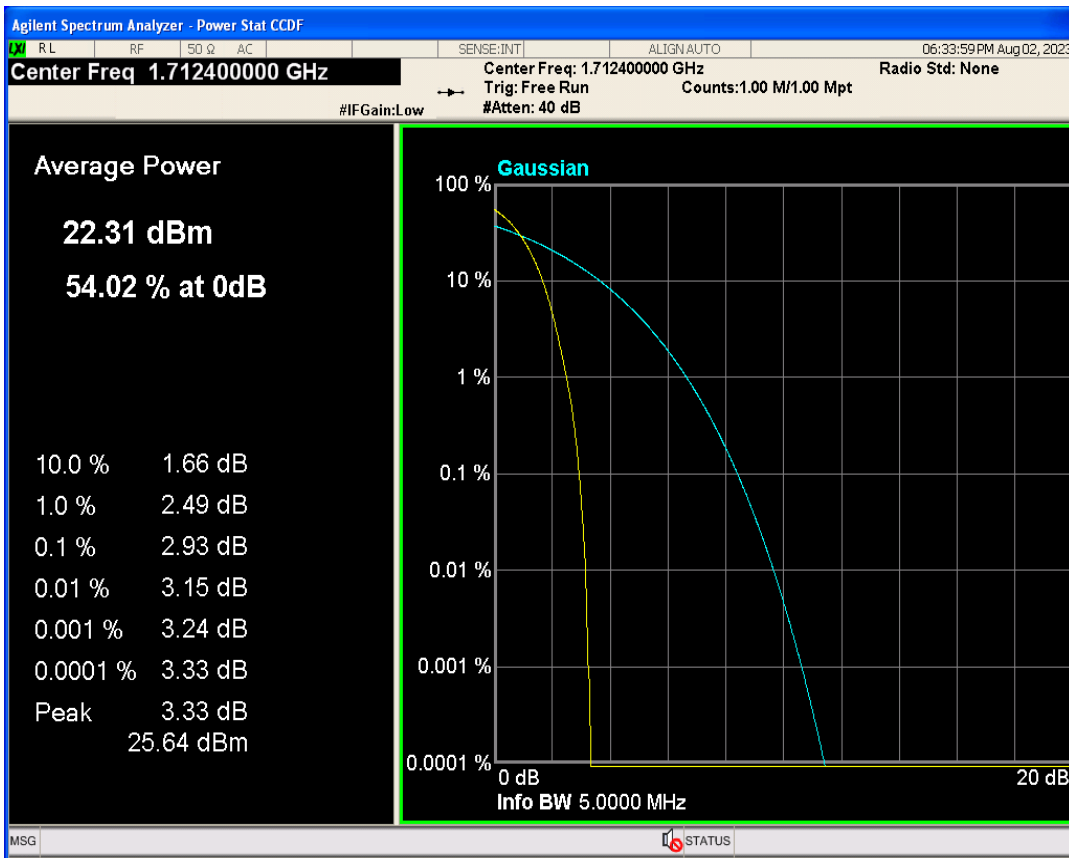

WCDMA Band2 Channel=9262

WCDMA Band2 Channel=9400

WCDMA Band2 Channel=9538

WCDMA Band4 Channel=1312

WCDMA Band4 Channel=1413

WCDMA Band5 Channel=4233

WCDMA Band5 Channel=4182

04 Occupied bandwidth