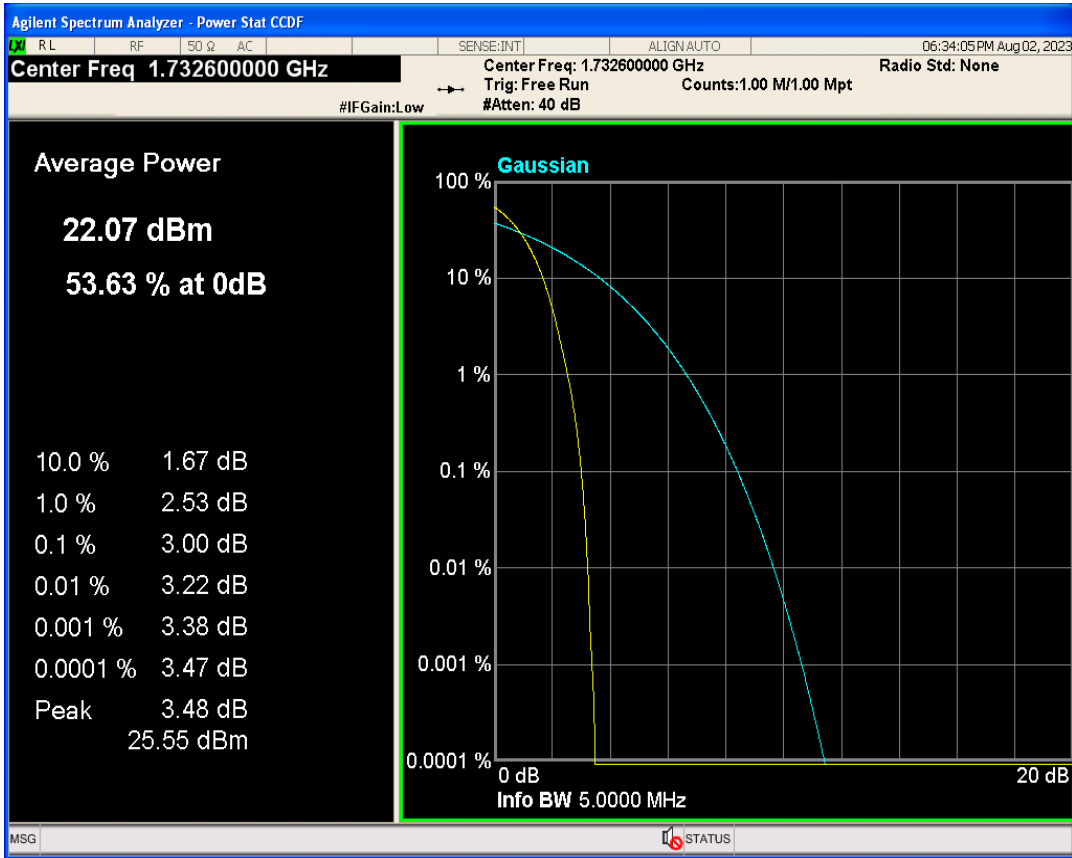

WCDMA Band2 Channel=9262

WCDMA Band2 Channel=9400

WCDMA Band2 Channel=9538

WCDMA Band4 Channel=1312

WCDMA Band4 Channel=1413

WCDMA Band5 Channel=4233

WCDMA Band5 Channel=4182

04 Occupied bandwidth