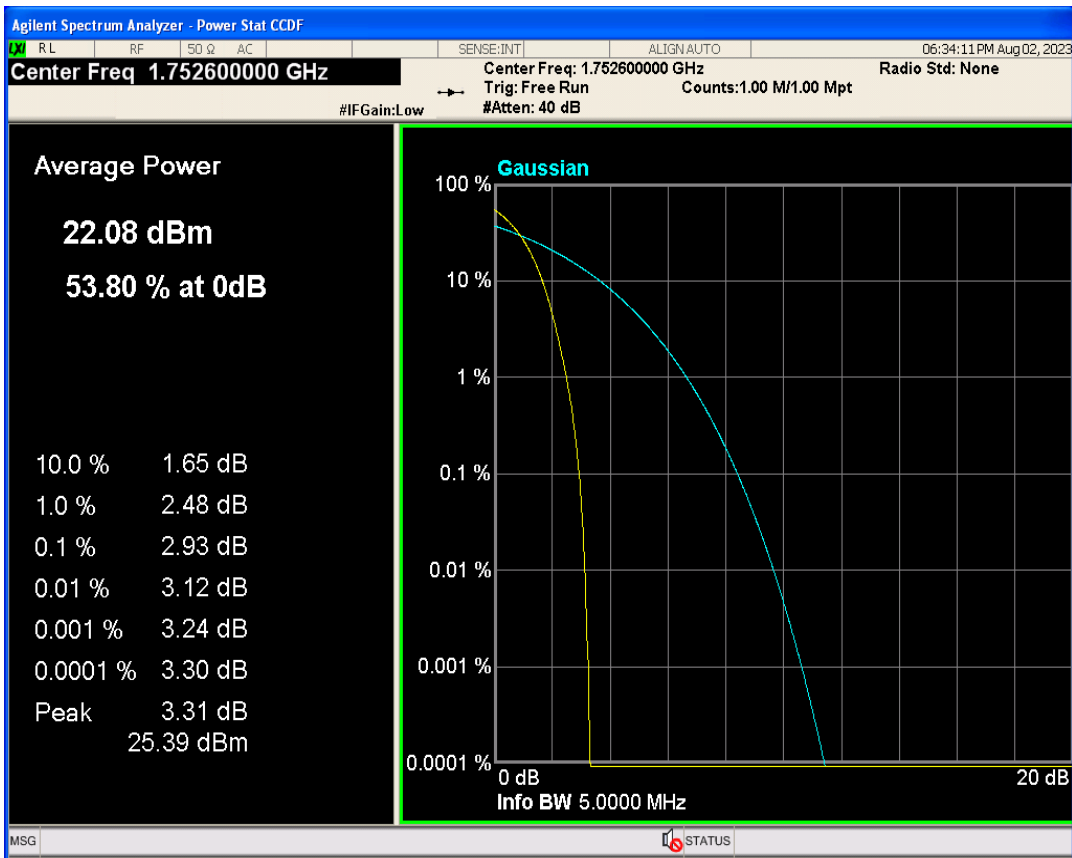

WCDMA Band2 Channel=9262

WCDMA Band2 Channel=9400

WCDMA Band2 Channel=9538

WCDMA Band4 Channel=1312

WCDMA Band4 Channel=1413

WCDMA Band5 Channel=4233

WCDMA Band5 Channel=4182

04 Occupied bandwidth