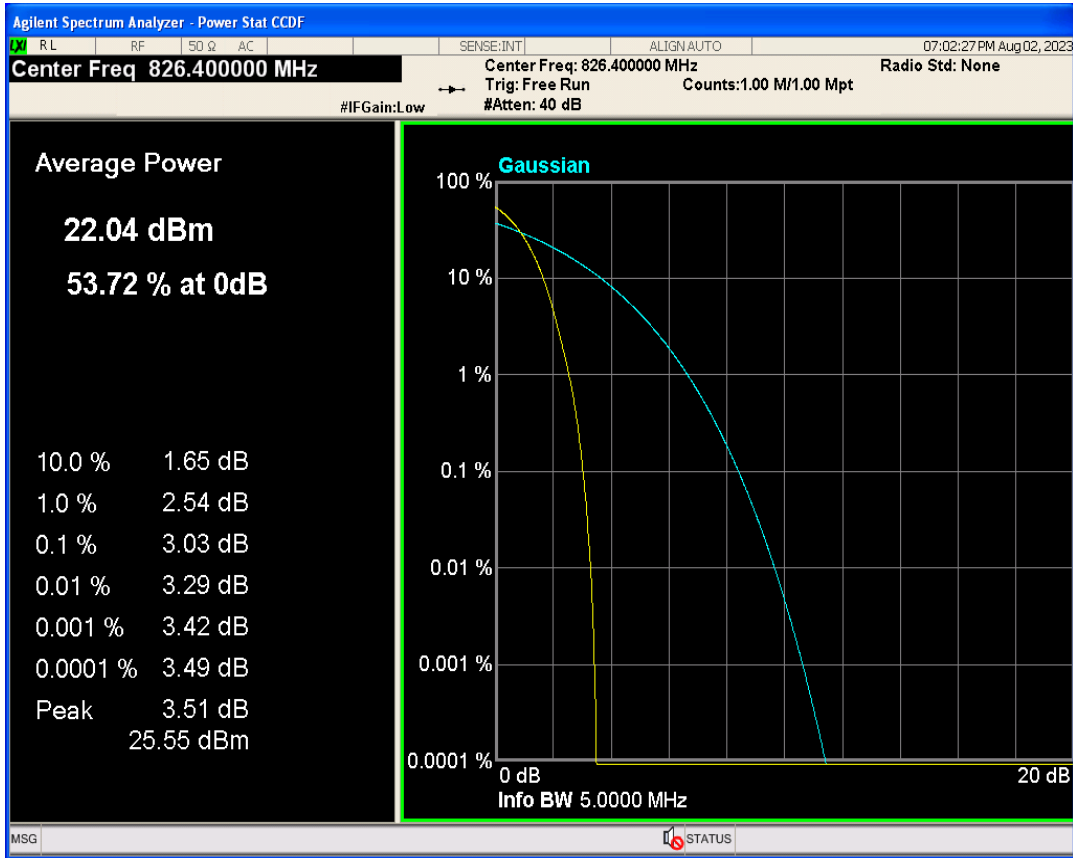

WCDMA Band2 Channel=9262

WCDMA Band2 Channel=9400

WCDMA Band2 Channel=9538

WCDMA Band4 Channel=1312

WCDMA Band4 Channel=1413

WCDMA Band5 Channel=4233

WCDMA Band5 Channel=4182

04 Occupied bandwidth