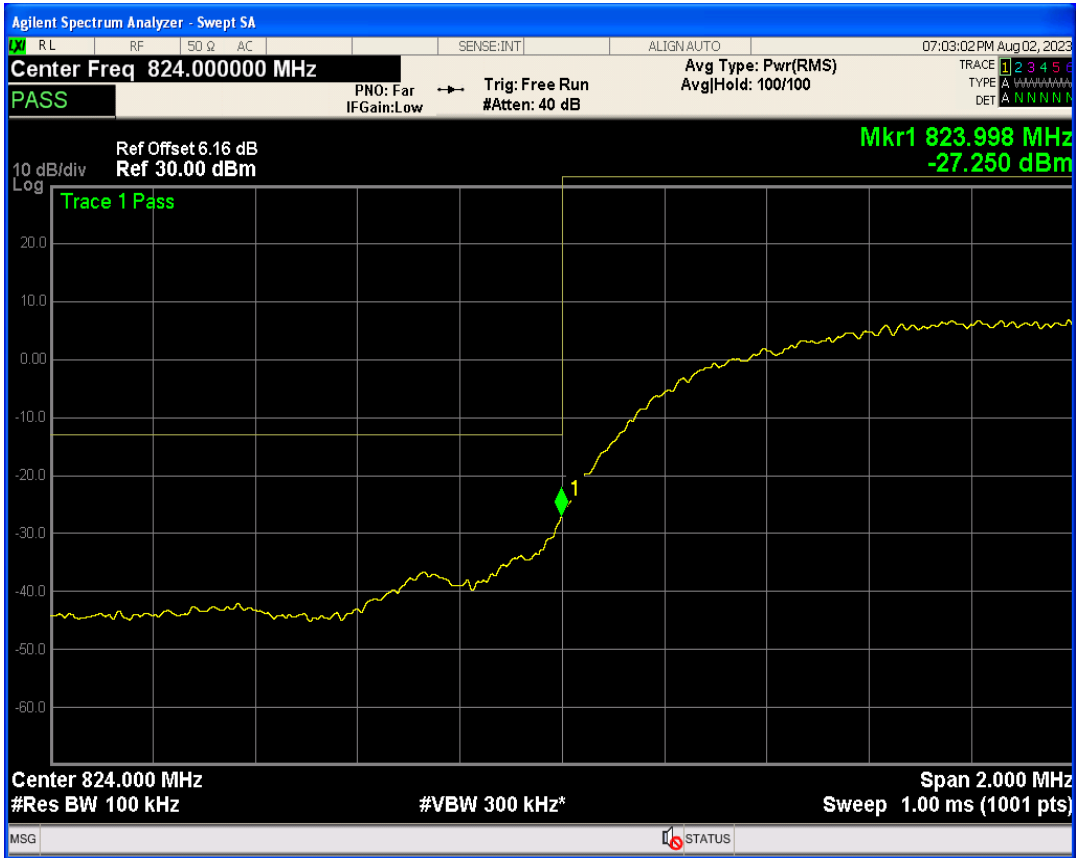

WCDMA Band2 Channel=9538

WCDMA Band2 Channel=9262

WCDMA Band4 Channel=1312

WCDMA Band4 Channel=1513

WCDMA Band5 Channel=4132

WCDMA Band5 Channel=4233

06 Out-of-band emissions

Band	Channel	Frequency (MHz)	Spur Freq (MHz)	Spur Level (dBm)	Limit (dBm)	Verdict
WCDMA Band2	9262	1852.4	19696.96	-23.35	-13	PASS
WCDMA Band2	9400	1880	19901.15	-23.99	-13	PASS
WCDMA Band2	9538	1907.6	19950.08	-23.03	-13	PASS
WCDMA Band4	1312	1712.4	19869.20	-23.93	-13	PASS
WCDMA Band4	1413	1732.6	17969.55	-23.95	-13	PASS
WCDMA Band4	1513	1752.6	19983.52	-23.26	-13	PASS
WCDMA Band5	4132	826.4	2963.42	-29.36	-13	PASS
WCDMA Band5	4182	836.4	3241.09	-29.59	-13	PASS
WCDMA Band5	4233	846.6	2507.79	-29.33	-13	PASS

WCDMA Band2 Channel=9262

WCDMA Band2 Channel=9400

WCDMA Band2 Channel=9538

WCDMA Band4 Channel=1413

WCDMA Band4 Channel=1312

WCDMA Band4 Channel=1513

WCDMA Band5 Channel=4132

WCDMA Band5 Channel=4182