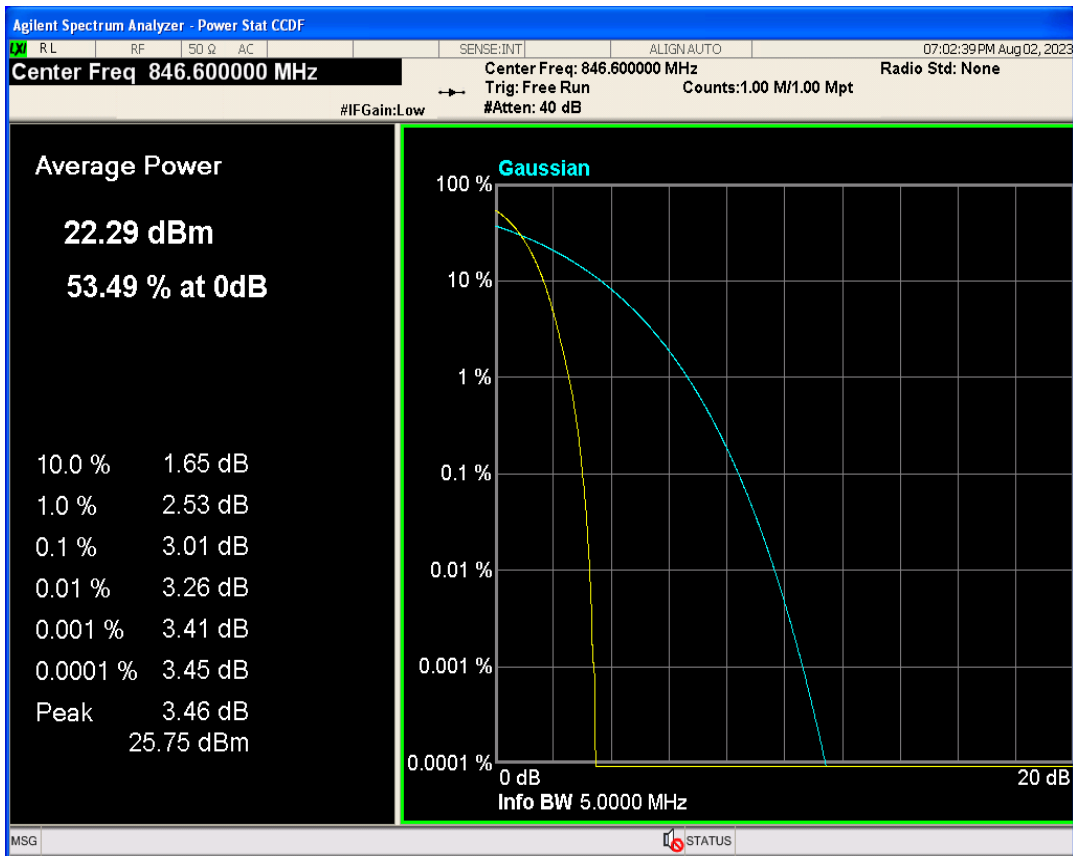

WCDMA Band2 Channel=9262

WCDMA Band2 Channel=9400

WCDMA Band2 Channel=9538

WCDMA Band4 Channel=1312

WCDMA Band4 Channel=1413

WCDMA Band5 Channel=4233

WCDMA Band5 Channel=4182

04 Occupied bandwidth