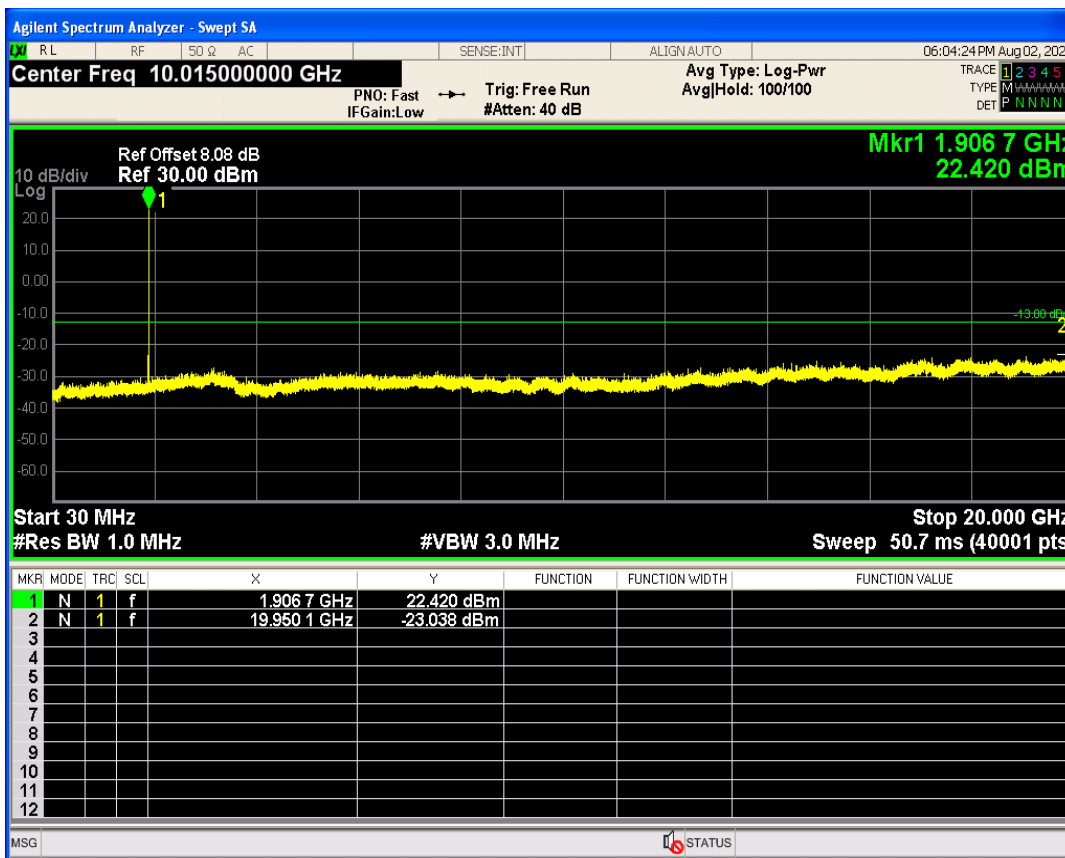

WCDMA Band2 Channel=9538

WCDMA Band2 Channel=9262

WCDMA Band4 Channel=1312

WCDMA Band4 Channel=1513

WCDMA Band5 Channel=4132

WCDMA Band5 Channel=4233

06 Out-of-band emissions

Band	Channel	Frequency (MHz)	Spur Freq (MHz)	Spur Level (dBm)	Limit (dBm)	Verdict
WCDMA Band2	9262	1852.4	19696.96	-23.35	-13	PASS
WCDMA Band2	9400	1880	19901.15	-23.99	-13	PASS
WCDMA Band2	9538	1907.6	19950.08	-23.03	-13	PASS
WCDMA Band4	1312	1712.4	19869.20	-23.93	-13	PASS
WCDMA Band4	1413	1732.6	17969.55	-23.95	-13	PASS
WCDMA Band4	1513	1752.6	19983.52	-23.26	-13	PASS
WCDMA Band5	4132	826.4	2963.42	-29.36	-13	PASS
WCDMA Band5	4182	836.4	3241.09	-29.59	-13	PASS
WCDMA Band5	4233	846.6	2507.79	-29.33	-13	PASS

WCDMA Band2 Channel=9262

WCDMA Band2 Channel=9400

WCDMA Band2 Channel=9538

WCDMA Band4 Channel=1413

WCDMA Band4 Channel=1312

WCDMA Band4 Channel=1513

WCDMA Band5 Channel=4132

WCDMA Band5 Channel=4182