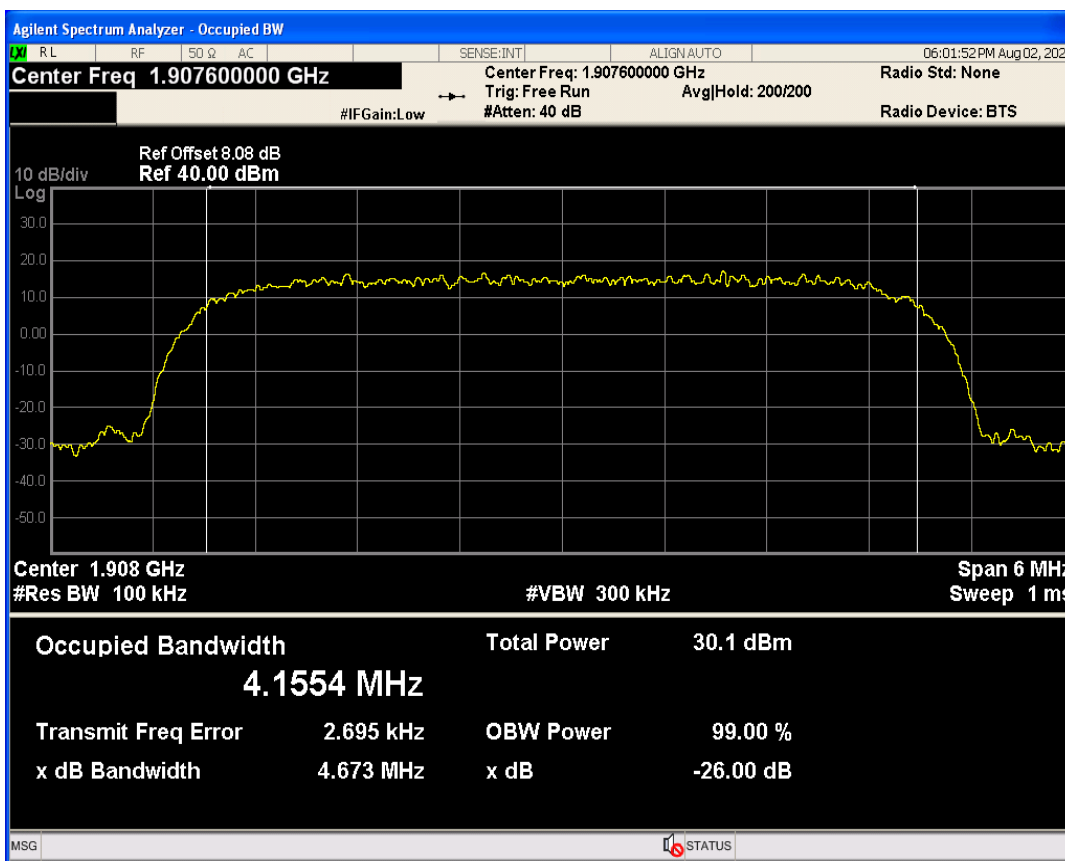

WCDMA Band2 Channel=9538