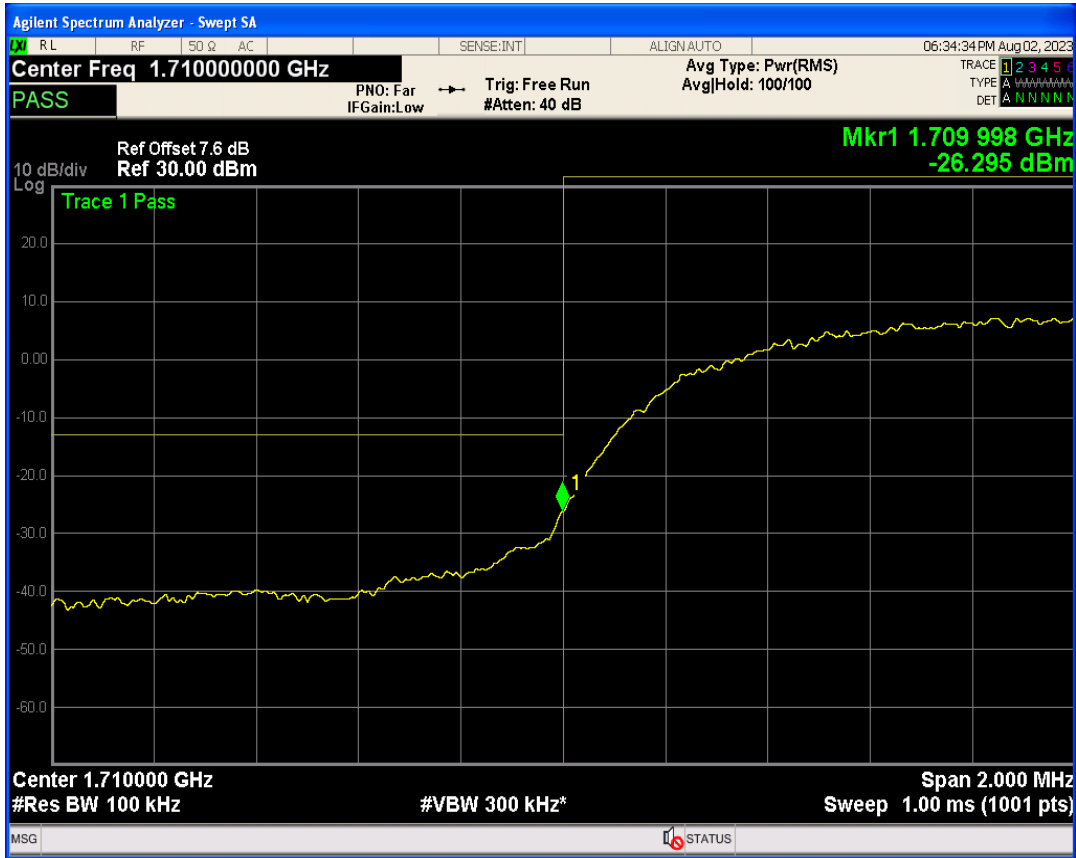

WCDMA Band5 Channel=4233

05 Band edge

Band	Channel	Frequency (MHz)	Spur Freq (MHz)	Spur Level (dBm)	Limit (dBm)	Verdict
WCDMA Band2	9262	1852.4	1850.00	-26.30	-13	PASS
WCDMA Band2	9538	1907.6	1910.00	-25.86	-13	PASS
WCDMA Band4	1312	1712.4	1710.00	-26.29	-13	PASS
WCDMA Band4	1513	1752.6	1755.00	-26.82	-13	PASS
WCDMA Band5	4132	826.4	824.00	-27.25	-13	PASS
WCDMA Band5	4233	846.6	849.00	-27.06	-13	PASS

WCDMA Band2 Channel=9538

WCDMA Band2 Channel=9262

WCDMA Band4 Channel=1312

WCDMA Band4 Channel=1513

WCDMA Band5 Channel=4132

WCDMA Band5 Channel=4233

06 Out-of-band emissions

Band	Channel	Frequency (MHz)	Spur Freq (MHz)	Spur Level (dBm)	Limit (dBm)	Verdict
WCDMA Band2	9262	1852.4	19696.96	-23.35	-13	PASS
WCDMA Band2	9400	1880	19901.15	-23.99	-13	PASS
WCDMA Band2	9538	1907.6	19950.08	-23.03	-13	PASS
WCDMA Band4	1312	1712.4	19869.20	-23.93	-13	PASS
WCDMA Band4	1413	1732.6	17969.55	-23.95	-13	PASS
WCDMA Band4	1513	1752.6	19983.52	-23.26	-13	PASS
WCDMA Band5	4132	826.4	2963.42	-29.36	-13	PASS
WCDMA Band5	4182	836.4	3241.09	-29.59	-13	PASS
WCDMA Band5	4233	846.6	2507.79	-29.33	-13	PASS