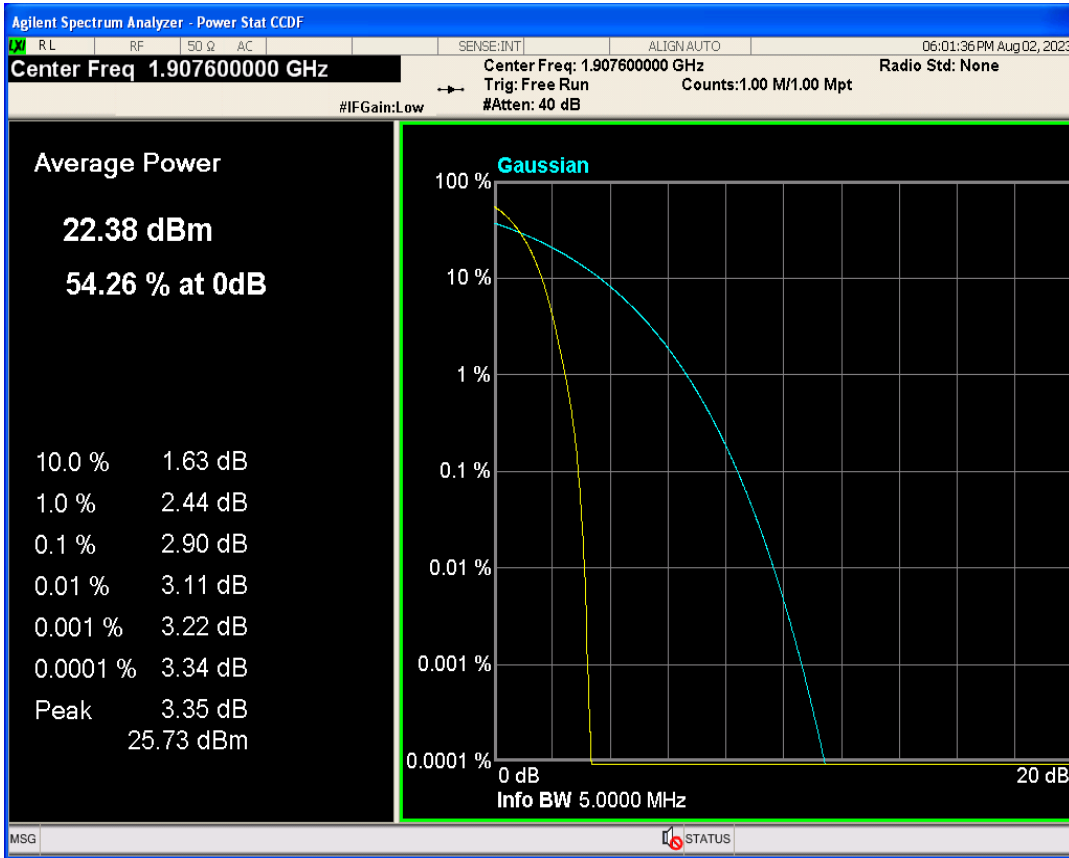

03 Peak-to-Average Ratio

Band	Channel	Frequency (MHz)	Result (dB)	high Limit (dB)	Verdict
WCDMA Band2	9262	1852.4	2.93	13	PASS
WCDMA Band2	9400	1880	2.94	13	PASS
WCDMA Band2	9538	1907.6	2.90	13	PASS
WCDMA Band4	1312	1712.4	2.93	13	PASS
WCDMA Band4	1413	1732.6	3.00	13	PASS
WCDMA Band4	1513	1752.6	2.93	13	PASS
WCDMA Band5	4132	826.4	3.03	13	PASS
WCDMA Band5	4182	836.4	2.98	13	PASS
WCDMA Band5	4233	846.6	3.01	13	PASS

WCDMA Band2 Channel=9262

WCDMA Band2 Channel=9400

WCDMA Band2 Channel=9538

WCDMA Band4 Channel=1312

WCDMA Band4 Channel=1413

WCDMA Band5 Channel=4233

WCDMA Band5 Channel=4182

04 Occupied bandwidth