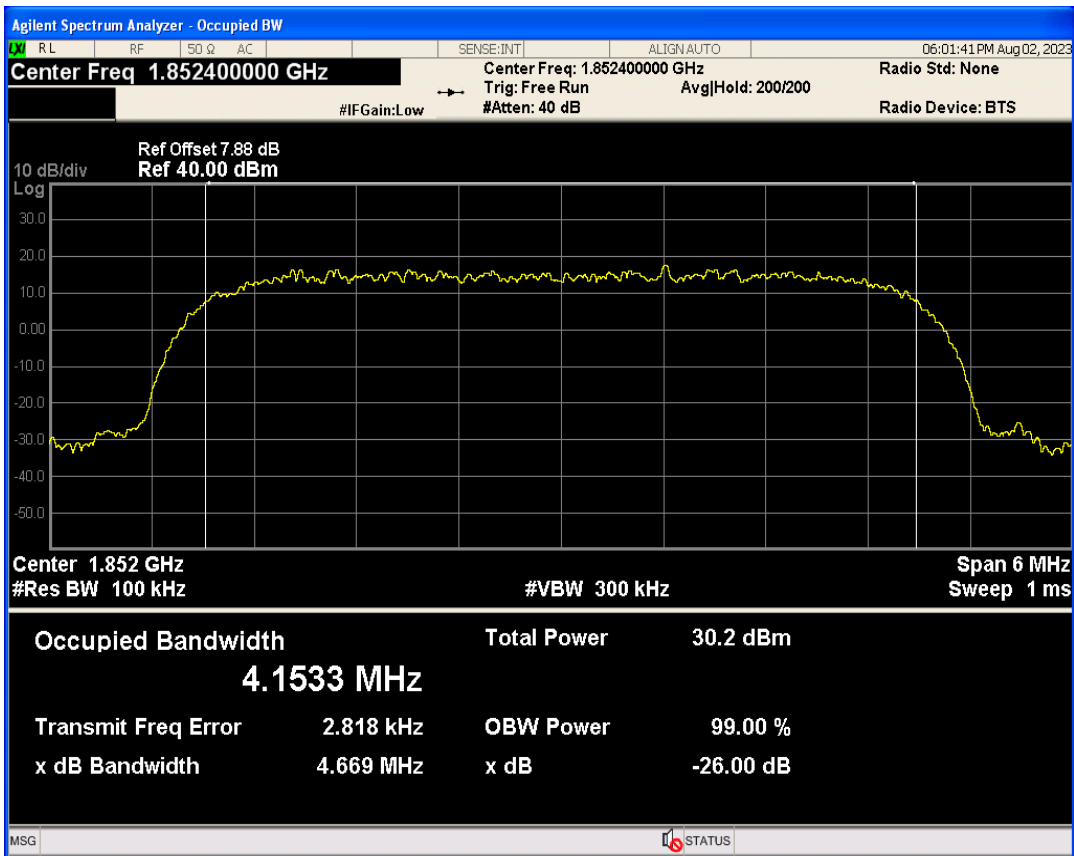

WCDMA Band2 Channel=9262