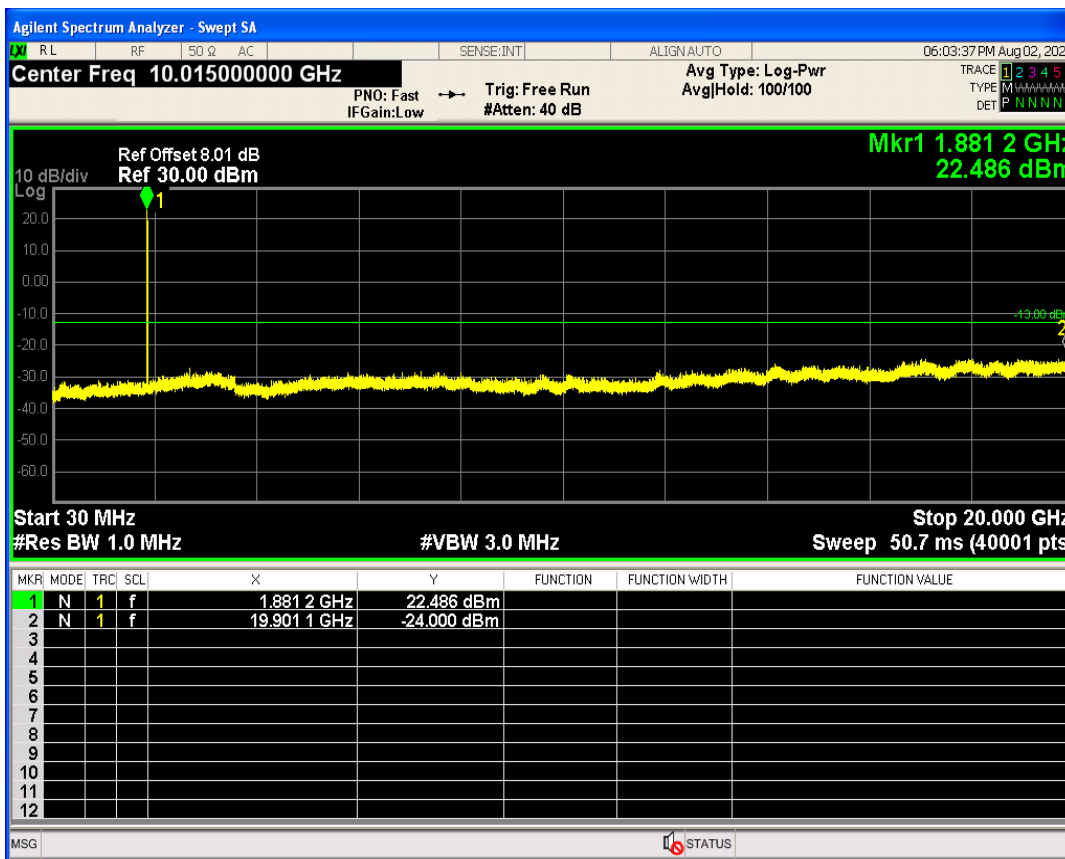

WCDMA Band2 Channel=9538

WCDMA Band2 Channel=9262

WCDMA Band4 Channel=1312

WCDMA Band4 Channel=1513

WCDMA Band5 Channel=4132

WCDMA Band5 Channel=4233

06 Out-of-band emissions

Band	Channel	Frequency (MHz)	Spur Freq (MHz)	Spur Level (dBm)	Limit (dBm)	Verdict
WCDMA Band2	9262	1852.4	19696.96	-23.35	-13	PASS
WCDMA Band2	9400	1880	19901.15	-23.99	-13	PASS
WCDMA Band2	9538	1907.6	19950.08	-23.03	-13	PASS
WCDMA Band4	1312	1712.4	19869.20	-23.93	-13	PASS
WCDMA Band4	1413	1732.6	17969.55	-23.95	-13	PASS
WCDMA Band4	1513	1752.6	19983.52	-23.26	-13	PASS
WCDMA Band5	4132	826.4	2963.42	-29.36	-13	PASS
WCDMA Band5	4182	836.4	3241.09	-29.59	-13	PASS
WCDMA Band5	4233	846.6	2507.79	-29.33	-13	PASS

WCDMA Band2 Channel=9262

WCDMA Band2 Channel=9400

WCDMA Band2 Channel=9538

WCDMA Band4 Channel=1413

WCDMA Band4 Channel=1312

WCDMA Band4 Channel=1513

WCDMA Band5 Channel=4132

WCDMA Band5 Channel=4182