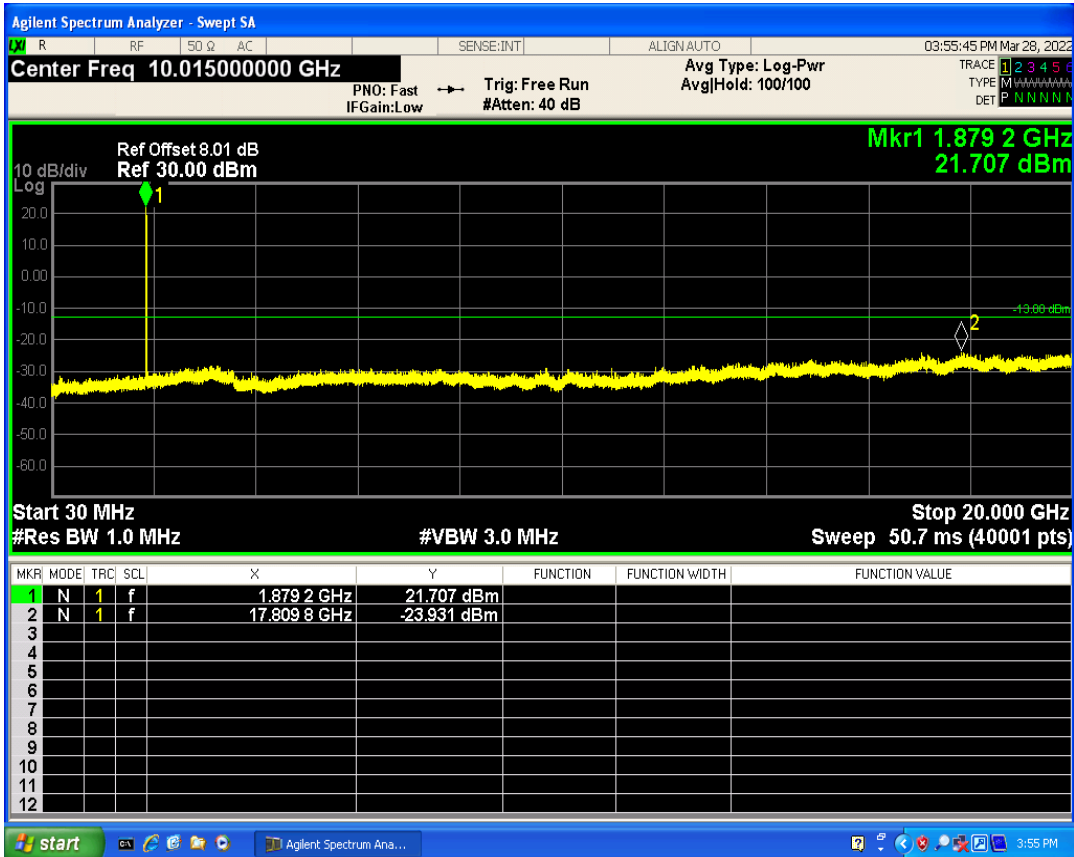

WCDMA Band2 Channel=9538

WCDMA Band2 Channel=9262

WCDMA Band4 Channel=1513

WCDMA Band4 Channel=1312

WCDMA Band5 Channel=4233

WCDMA Band5 Channel=4132

06 Out-of-band emissions

Band	Channel	Frequency (MHz)	Spur Freq (MHz)	Spur Level (dBm)	Limit (dBm)	Verdict
WCDMA Band2	9262	1852.4	19944.58	-23.73	-13	PASS
WCDMA Band2	9400	1880	17809.79	-23.93	-13	PASS
WCDMA Band2	9538	1907.6	19571.14	-23.65	-13	PASS
WCDMA Band4	1312	1712.4	19491.26	-24.20	-13	PASS
WCDMA Band4	1413	1732.6	17724.42	-23.93	-13	PASS
WCDMA Band4	1513	1752.6	19890.66	-23.91	-13	PASS
WCDMA Band5	4132	826.4	3154.10	-29.53	-13	PASS
WCDMA Band5	4182	836.4	3172.79	-30.09	-13	PASS
WCDMA Band5	4233	846.6	3158.59	-29.80	-13	PASS

WCDMA Band2 Channel=9262

WCDMA Band2 Channel=9538

WCDMA Band2 Channel=9400

WCDMA Band4 Channel=1413

WCDMA Band4 Channel=1312

WCDMA Band4 Channel=1513

WCDMA Band5 Channel=4132

WCDMA Band5 Channel=4233