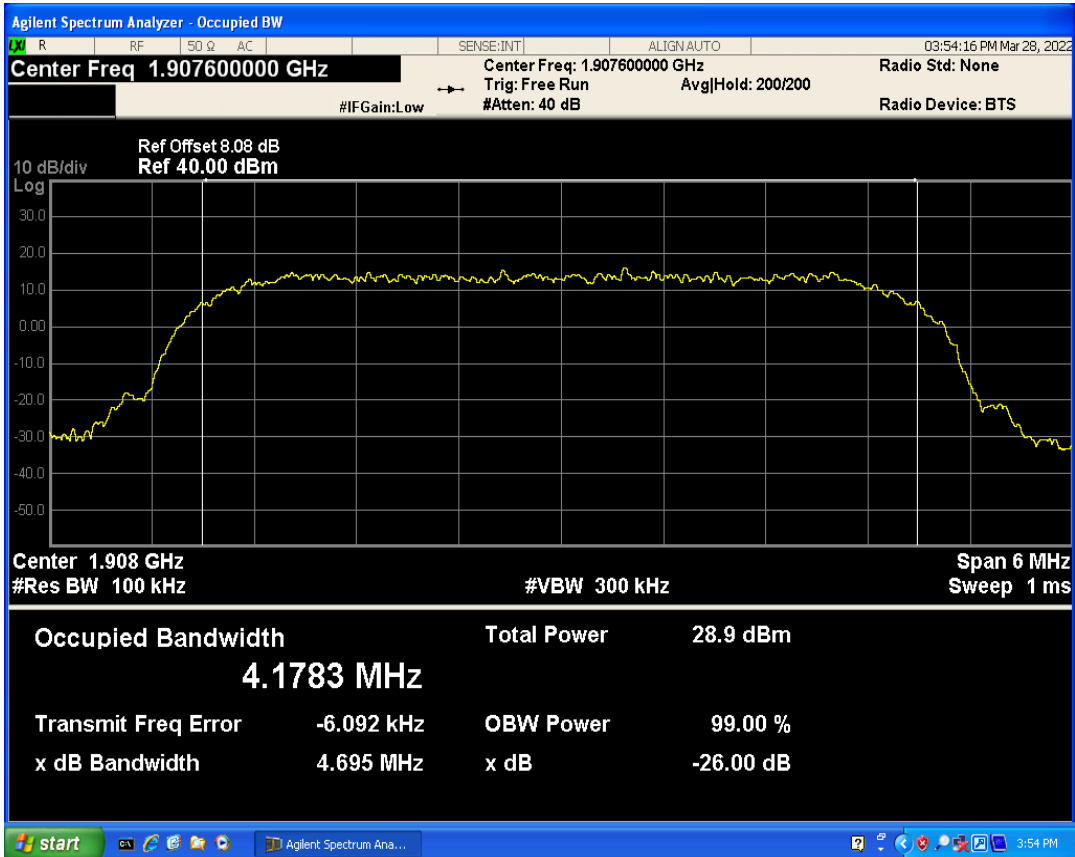

WCDMA Band5 Channel=4182

04 Occupied bandwidth

Band	Channel	Frequency (MHz)	99% OBW (kHz)	-26dB EBW (kHz)	Verdict
WCDMA Band2	9262	1852.4	4178.997	4687.734	PASS
WCDMA Band2	9400	1880	4166.872	4737.666	PASS
WCDMA Band2	9538	1907.6	4178.291	4695.374	PASS
WCDMA Band4	1312	1712.4	4162.177	4687.050	PASS
WCDMA Band4	1413	1732.6	4186.544	4727.912	PASS
WCDMA Band4	1513	1752.6	4174.729	4693.885	PASS
WCDMA Band5	4132	826.4	4181.799	4711.747	PASS
WCDMA Band5	4182	836.4	4200.341	4721.026	PASS
WCDMA Band5	4233	846.6	4160.587	4714.884	PASS

WCDMA Band2 Channel=9262

WCDMA Band2 Channel=9538

WCDMA Band2 Channel=9400

WCDMA Band4 Channel=1513

WCDMA Band4 Channel=1413

WCDMA Band4 Channel=1312

WCDMA Band5 Channel=4182

WCDMA Band5 Channel=4132