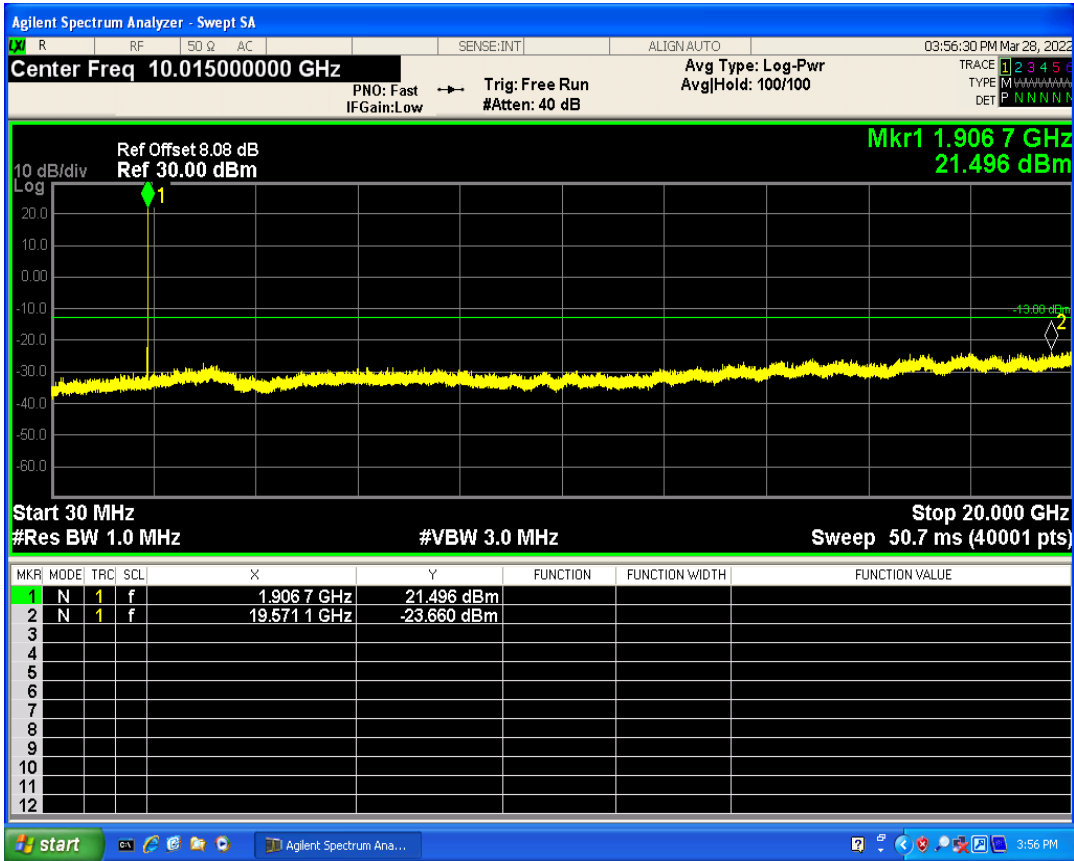

WCDMA Band2 Channel=9538

WCDMA Band2 Channel=9262

WCDMA Band4 Channel=1513

WCDMA Band4 Channel=1312

WCDMA Band5 Channel=4233

WCDMA Band5 Channel=4132

06 Out-of-band emissions

Band	Channel	Frequency (MHz)	Spur Freq (MHz)	Spur Level (dBm)	Limit (dBm)	Verdict
WCDMA Band2	9262	1852.4	19944.58	-23.73	-13	PASS
WCDMA Band2	9400	1880	17809.79	-23.93	-13	PASS
WCDMA Band2	9538	1907.6	19571.14	-23.65	-13	PASS
WCDMA Band4	1312	1712.4	19491.26	-24.20	-13	PASS
WCDMA Band4	1413	1732.6	17724.42	-23.93	-13	PASS
WCDMA Band4	1513	1752.6	19890.66	-23.91	-13	PASS
WCDMA Band5	4132	826.4	3154.10	-29.53	-13	PASS
WCDMA Band5	4182	836.4	3172.79	-30.09	-13	PASS
WCDMA Band5	4233	846.6	3158.59	-29.80	-13	PASS

WCDMA Band2 Channel=9262

WCDMA Band2 Channel=9538

WCDMA Band2 Channel=9400

WCDMA Band4 Channel=1413

WCDMA Band4 Channel=1312

WCDMA Band4 Channel=1513

WCDMA Band5 Channel=4132

WCDMA Band5 Channel=4233