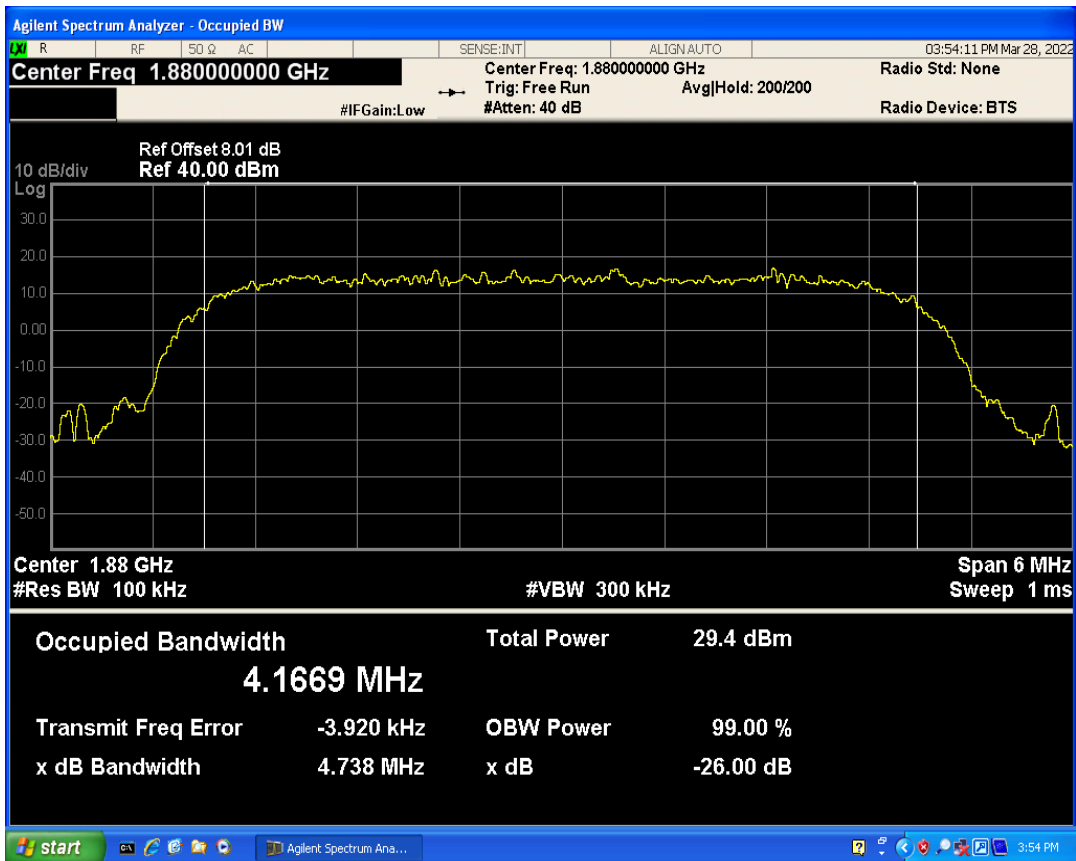

WCDMA Band5 Channel=4182

04 Occupied bandwidth

Band	Channel	Frequency (MHz)	99% OBW (kHz)	-26dB EBW (kHz)	Verdict
WCDMA Band2	9262	1852.4	4178.997	4687.734	PASS
WCDMA Band2	9400	1880	4166.872	4737.666	PASS
WCDMA Band2	9538	1907.6	4178.291	4695.374	PASS
WCDMA Band4	1312	1712.4	4162.177	4687.050	PASS
WCDMA Band4	1413	1732.6	4186.544	4727.912	PASS
WCDMA Band4	1513	1752.6	4174.729	4693.885	PASS
WCDMA Band5	4132	826.4	4181.799	4711.747	PASS
WCDMA Band5	4182	836.4	4200.341	4721.026	PASS
WCDMA Band5	4233	846.6	4160.587	4714.884	PASS

WCDMA Band2 Channel=9262

WCDMA Band2 Channel=9538

WCDMA Band2 Channel=9400

WCDMA Band4 Channel=1513

WCDMA Band4 Channel=1413

WCDMA Band4 Channel=1312

WCDMA Band5 Channel=4182

WCDMA Band5 Channel=4132