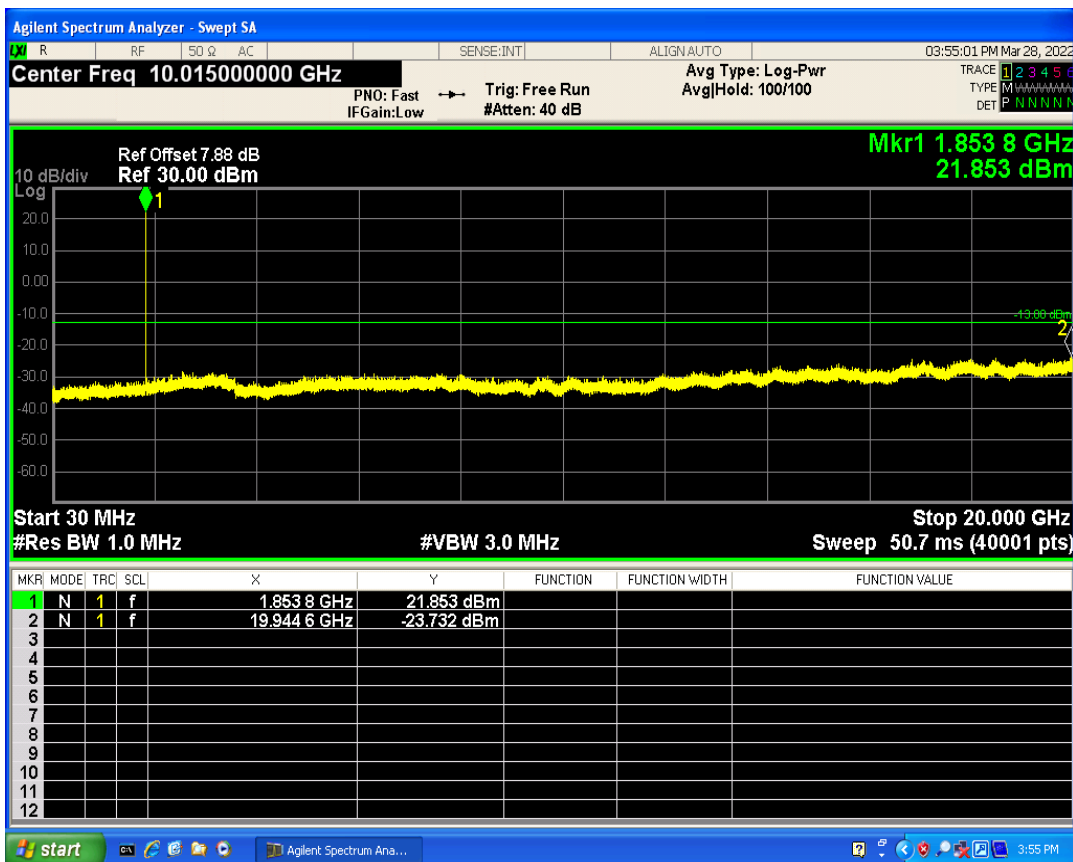

WCDMA Band2 Channel=9538

WCDMA Band2 Channel=9262

WCDMA Band4 Channel=1513

WCDMA Band4 Channel=1312

WCDMA Band5 Channel=4233

WCDMA Band5 Channel=4132

06 Out-of-band emissions

Band	Channel	Frequency (MHz)	Spur Freq (MHz)	Spur Level (dBm)	Limit (dBm)	Verdict
WCDMA Band2	9262	1852.4	19944.58	-23.73	-13	PASS
WCDMA Band2	9400	1880	17809.79	-23.93	-13	PASS
WCDMA Band2	9538	1907.6	19571.14	-23.65	-13	PASS
WCDMA Band4	1312	1712.4	19491.26	-24.20	-13	PASS
WCDMA Band4	1413	1732.6	17724.42	-23.93	-13	PASS
WCDMA Band4	1513	1752.6	19890.66	-23.91	-13	PASS
WCDMA Band5	4132	826.4	3154.10	-29.53	-13	PASS
WCDMA Band5	4182	836.4	3172.79	-30.09	-13	PASS
WCDMA Band5	4233	846.6	3158.59	-29.80	-13	PASS

WCDMA Band2 Channel=9262

WCDMA Band2 Channel=9538

WCDMA Band2 Channel=9400

WCDMA Band4 Channel=1413

WCDMA Band4 Channel=1312

WCDMA Band4 Channel=1513

WCDMA Band5 Channel=4132

WCDMA Band5 Channel=4233