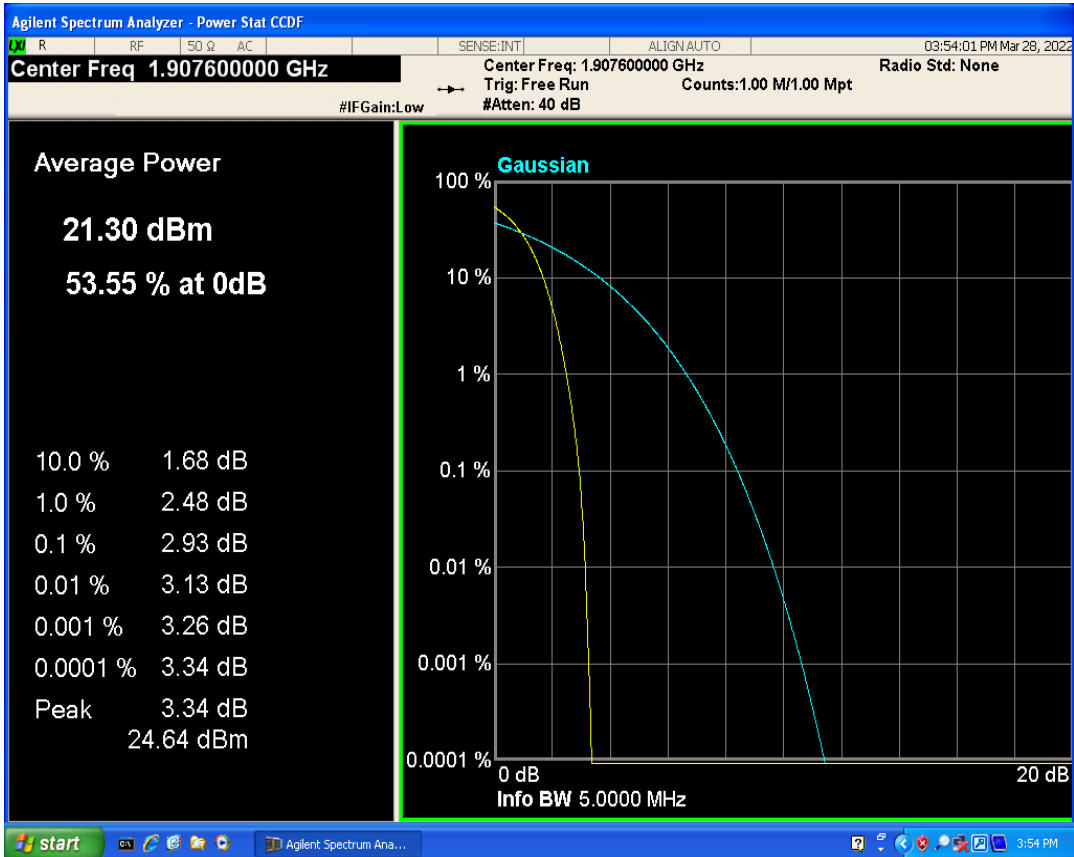

WCDMA Band2 Channel=9538

WCDMA Band2 Channel=9400