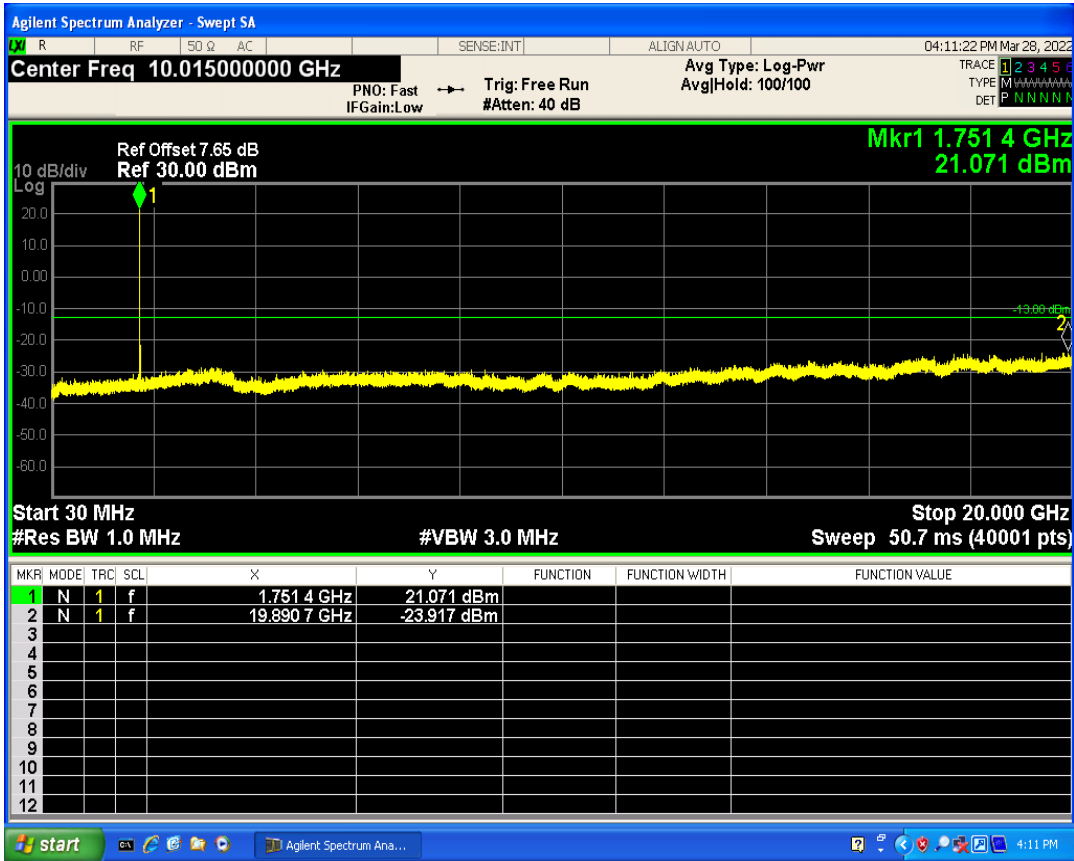

WCDMA Band2 Channel=9538

WCDMA Band2 Channel=9262

WCDMA Band4 Channel=1513

WCDMA Band4 Channel=1312

WCDMA Band5 Channel=4233

WCDMA Band5 Channel=4132

06 Out-of-band emissions

Band	Channel	Frequency (MHz)	Spur Freq (MHz)	Spur Level (dBm)	Limit (dBm)	Verdict
WCDMA Band2	9262	1852.4	19944.58	-23.73	-13	PASS
WCDMA Band2	9400	1880	17809.79	-23.93	-13	PASS
WCDMA Band2	9538	1907.6	19571.14	-23.65	-13	PASS
WCDMA Band4	1312	1712.4	19491.26	-24.20	-13	PASS
WCDMA Band4	1413	1732.6	17724.42	-23.93	-13	PASS
WCDMA Band4	1513	1752.6	19890.66	-23.91	-13	PASS
WCDMA Band5	4132	826.4	3154.10	-29.53	-13	PASS
WCDMA Band5	4182	836.4	3172.79	-30.09	-13	PASS
WCDMA Band5	4233	846.6	3158.59	-29.80	-13	PASS

WCDMA Band2 Channel=9262

WCDMA Band2 Channel=9538

WCDMA Band2 Channel=9400

WCDMA Band4 Channel=1413

WCDMA Band4 Channel=1312

WCDMA Band4 Channel=1513

WCDMA Band5 Channel=4132

WCDMA Band5 Channel=4233