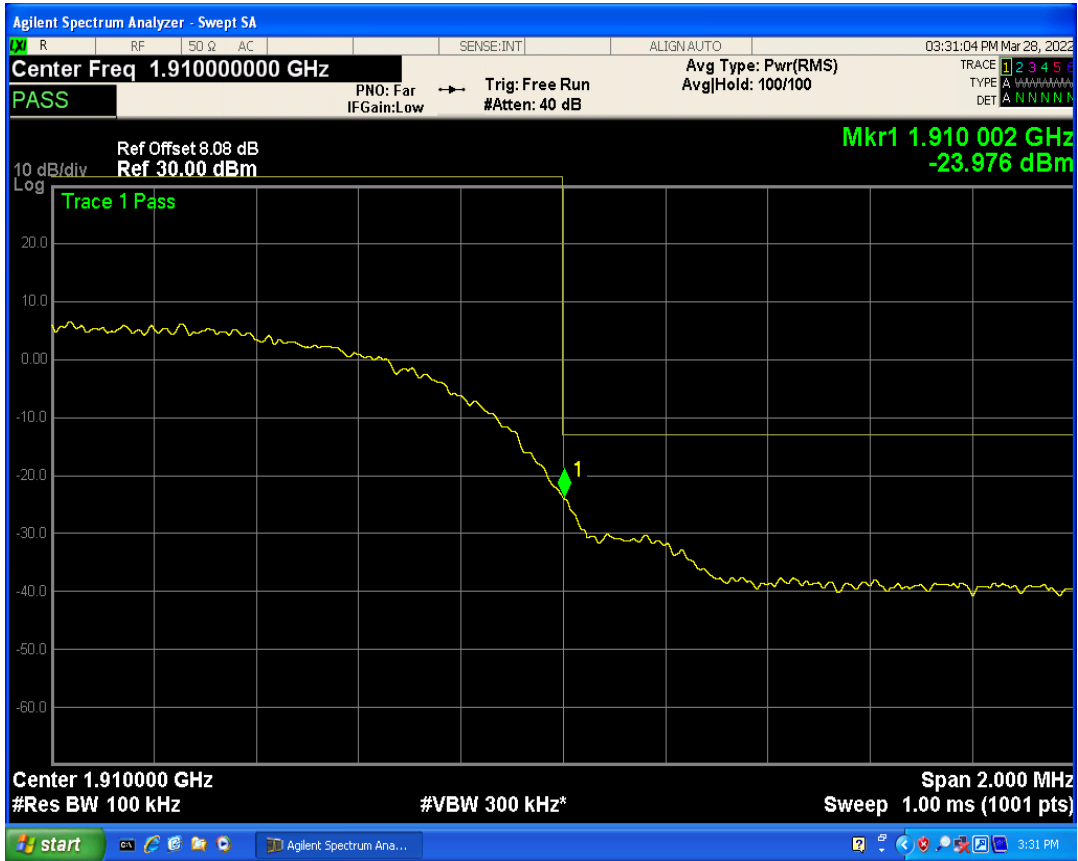

WCDMA Band2 Channel=9262