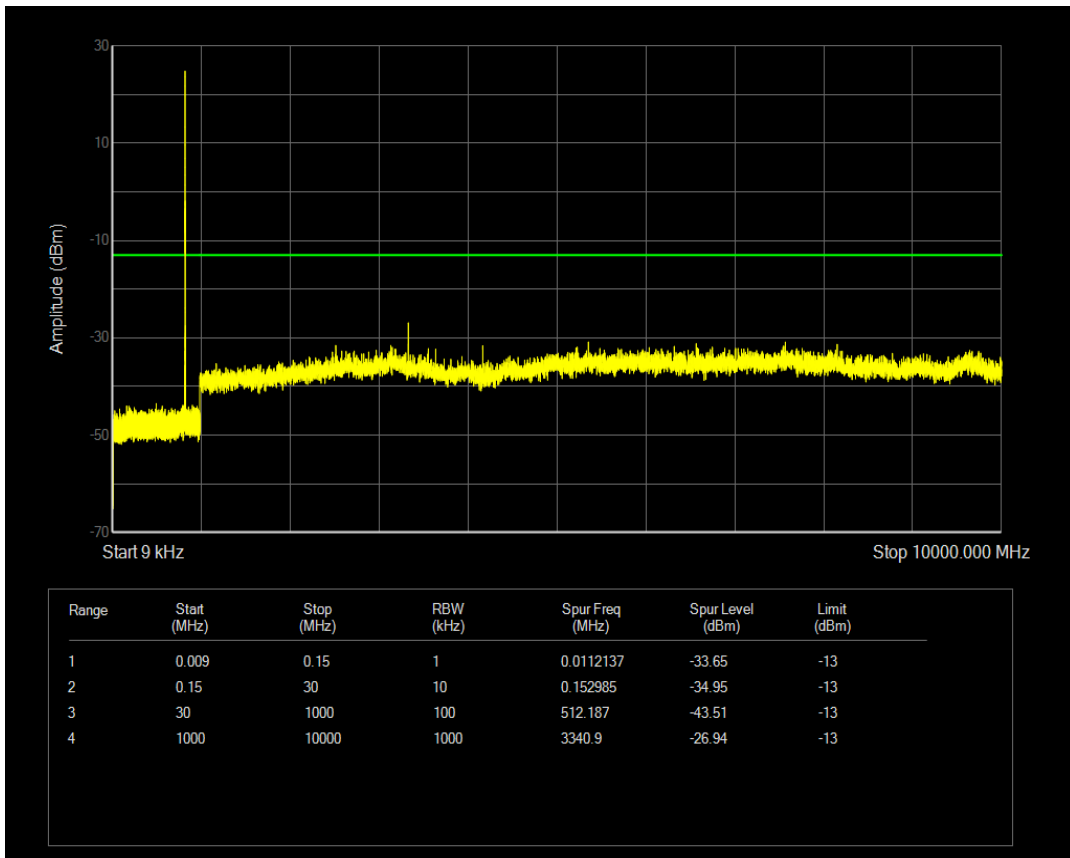

Band5 QAM16 BW=3MHz Channel=20525 RB Size=1 Position=#0

Band5 QPSK BW=3MHz Channel=20635 RB Size=1 Position=#0