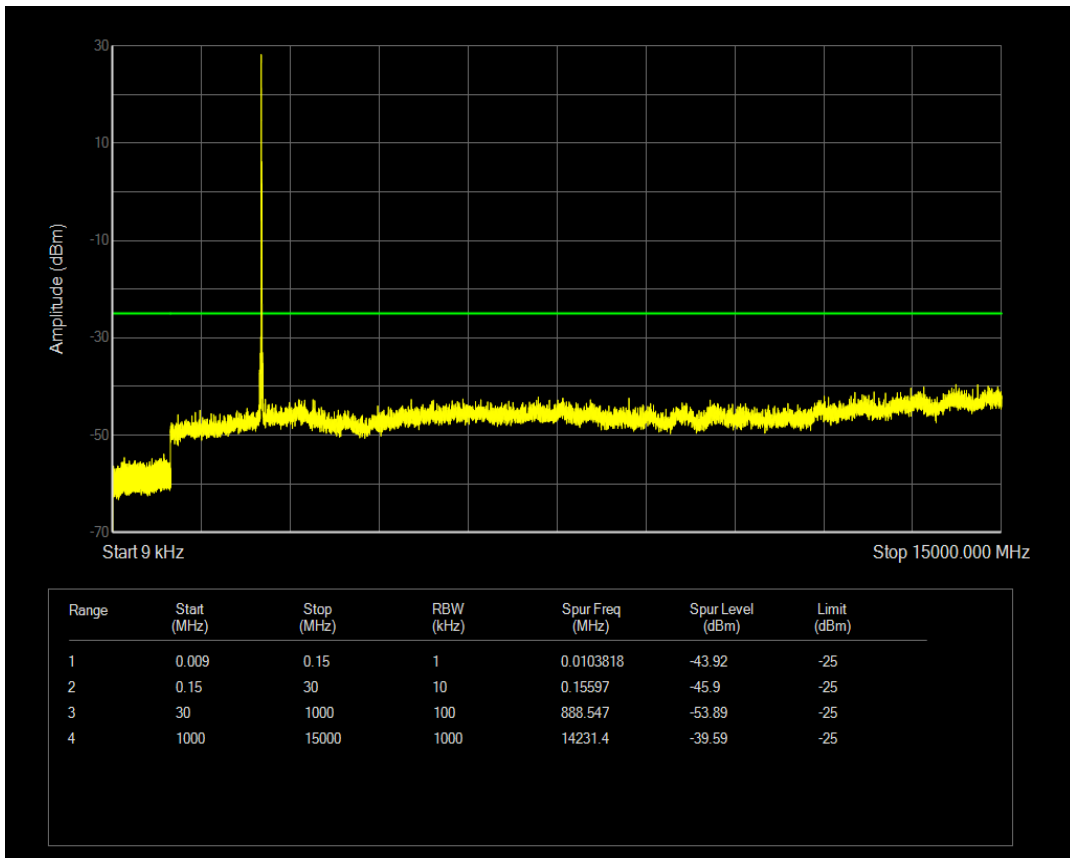

Band7 QAM16 BW=10MHz Channel=21400 RB Size=1 Position=#0

Band7 QAM16 BW=10MHz Channel=21400 RB Size=50 Position=#0

Band7 QPSK BW=15MHz Channel=20825 RB Size=1 Position=#0

Band7 QPSK BW=15MHz Channel=20825 RB Size=75 Position=#0

Band7 QAM16 BW=15MHz Channel=20825 RB Size=1 Position=#0

Band7 QAM16 BW=15MHz Channel=20825 RB Size=75 Position=#0

Band7 QPSK BW=15MHz Channel=21100 RB Size=1 Position=#0

Band7 QPSK BW=15MHz Channel=21100 RB Size=75 Position=#0