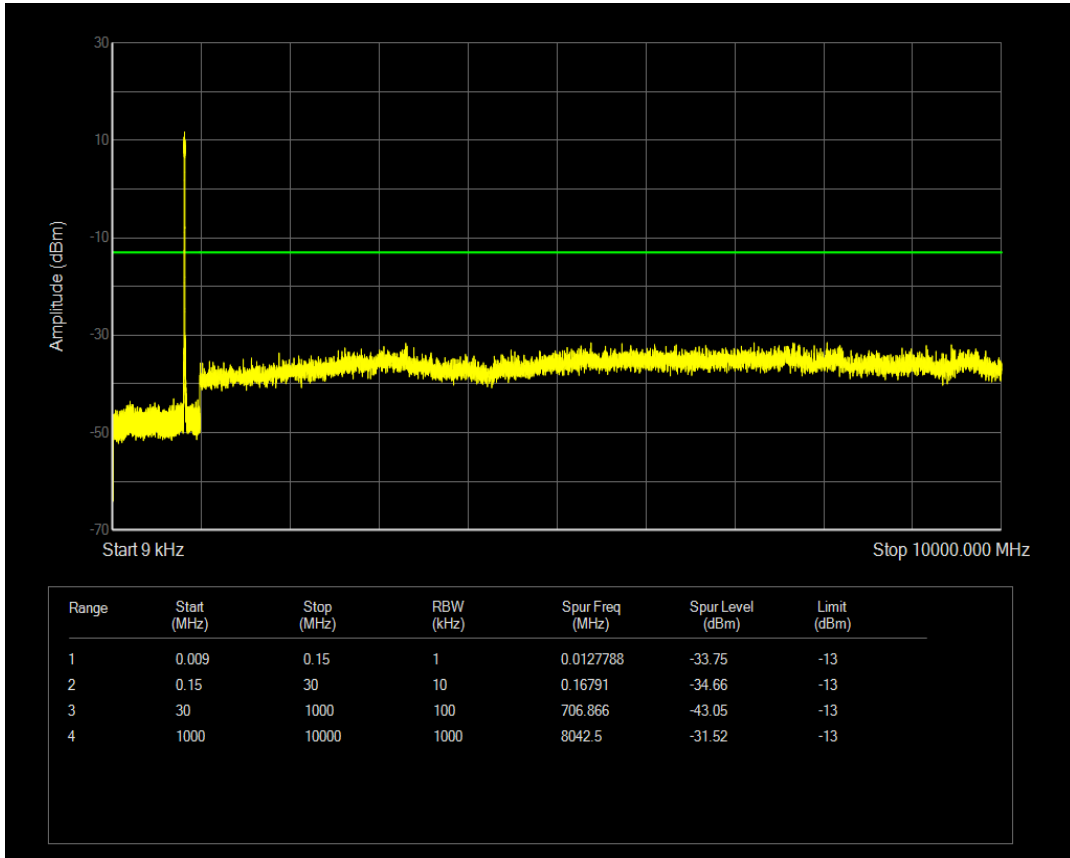

Band5 QAM16 BW=10MHz Channel=20450 RB Size=50 Position=#0

Band5 QPSK BW=10MHz Channel=20525 RB Size=50 Position=#0