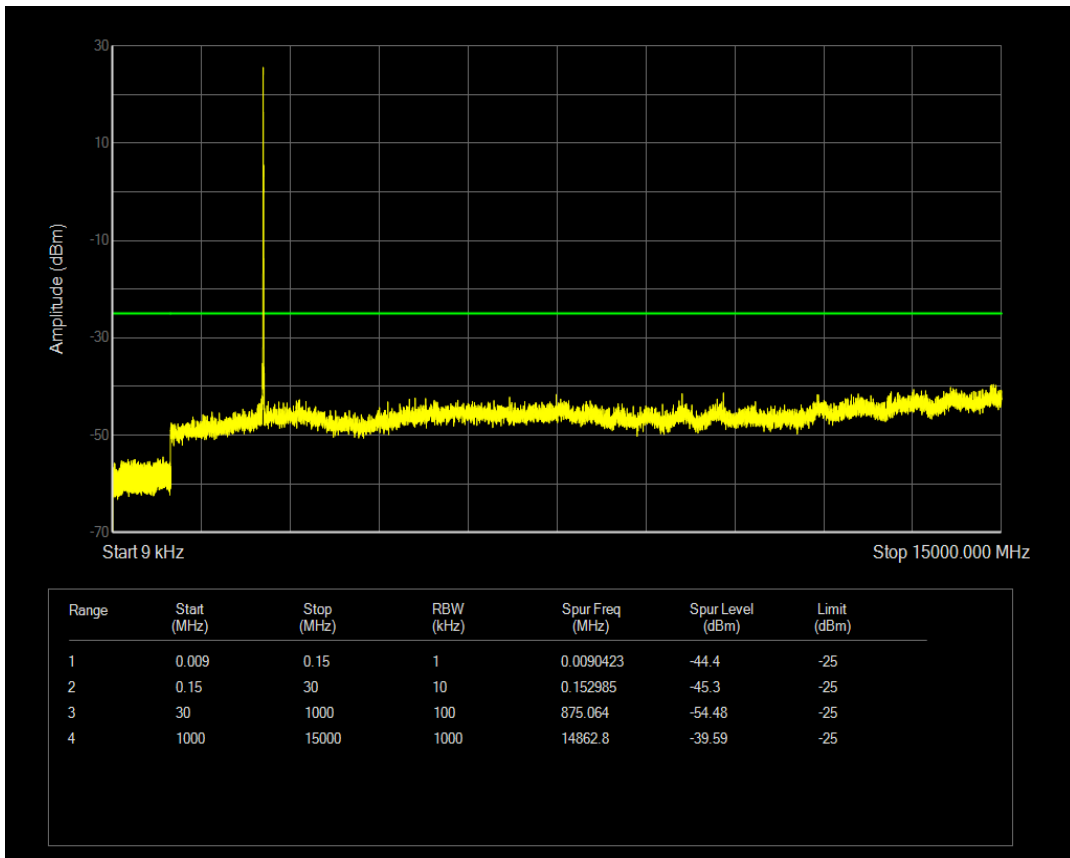

Band7 QAM16 BW=10MHz Channel=20800 RB Size=1 Position=#0

Band7 QAM16 BW=10MHz Channel=20800 RB Size=50 Position=#0

Band7 QPSK BW=10MHz Channel=21100 RB Size=1 Position=#0

Band7 QPSK BW=10MHz Channel=21100 RB Size=50 Position=#0

Band7 QAM16 BW=10MHz Channel=21100 RB Size=1 Position=#0

Band7 QAM16 BW=10MHz Channel=21100 RB Size=50 Position=#0

Band7 QPSK BW=10MHz Channel=21400 RB Size=1 Position=#0

Band7 QPSK BW=10MHz Channel=21400 RB Size=50 Position=#0

Band7 QAM16 BW=10MHz Channel=21400 RB Size=1 Position=#0

Band7 QAM16 BW=10MHz Channel=21400 RB Size=50 Position=#0

Band7 QPSK BW=15MHz Channel=20825 RB Size=1 Position=#0

Band7 QPSK BW=15MHz Channel=20825 RB Size=75 Position=#0