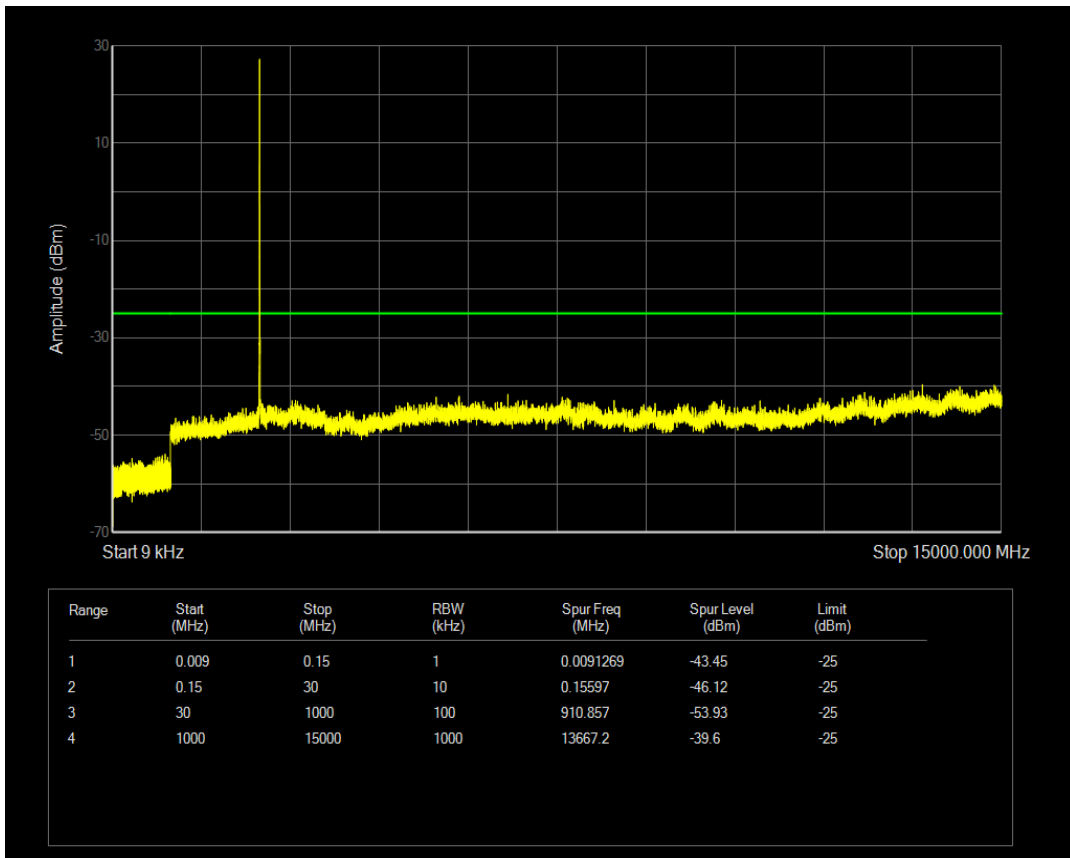

Band5 QAM16 BW=10MHz Channel=20525 RB Size=1 Position=#0

Band5 QPSK BW=10MHz Channel=20600 RB Size=1 Position=#0

Band5 QAM16 BW=10MHz Channel=20525 RB Size=50 Position=#0

Band5 QPSK BW=10MHz Channel=20600 RB Size=50 Position=#0

Band5 QAM16 BW=10MHz Channel=20600 RB Size=50 Position=#0

Band5 QAM16 BW=10MHz Channel=20600 RB Size=1 Position=#0

Band7 QPSK BW=5MHz Channel=20775 RB Size=1 Position=#0

Band7 QPSK BW=5MHz Channel=20775 RB Size=25 Position=#0