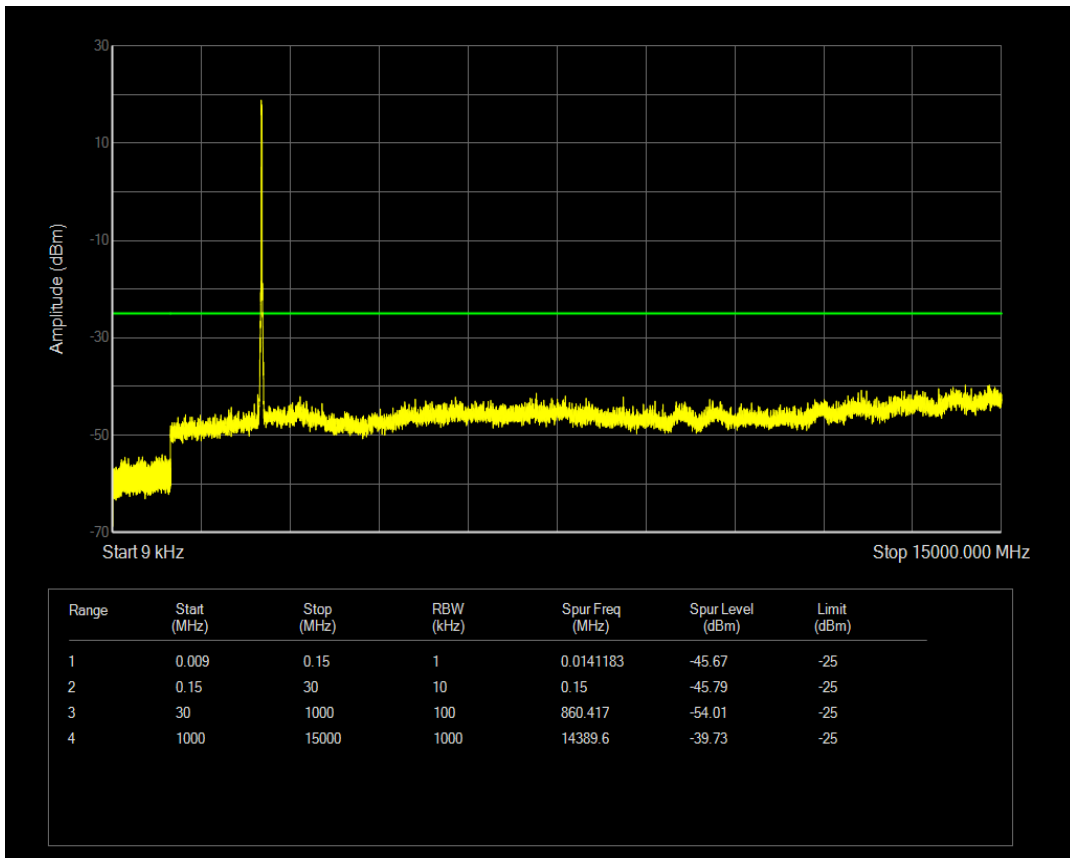

Band7 QAM16 BW=15MHz Channel=21100 RB Size=75 Position=#0

Band7 QAM16 BW=15MHz Channel=21100 RB Size=1 Position=#0