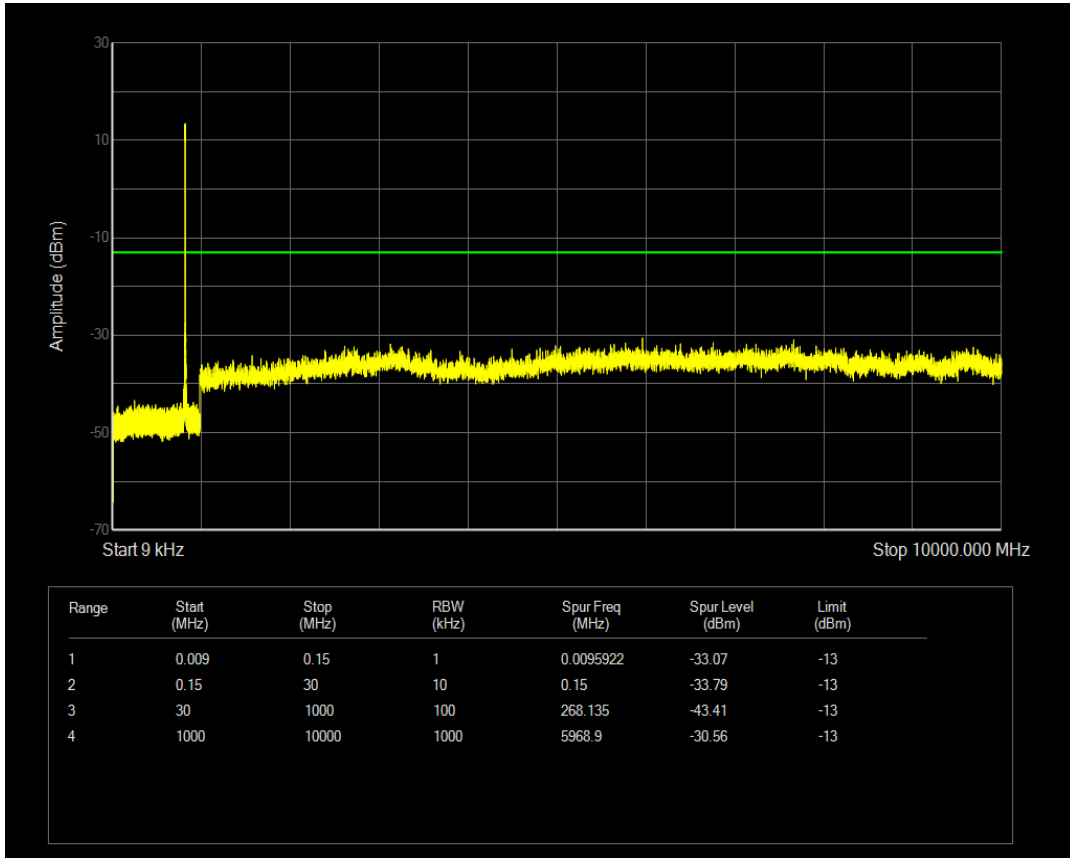

Band5 QAM16 BW=5MHz Channel=20525 RB Size=25 Position=#0

Band5 QPSK BW=5MHz Channel=20625 RB Size=1 Position=#0