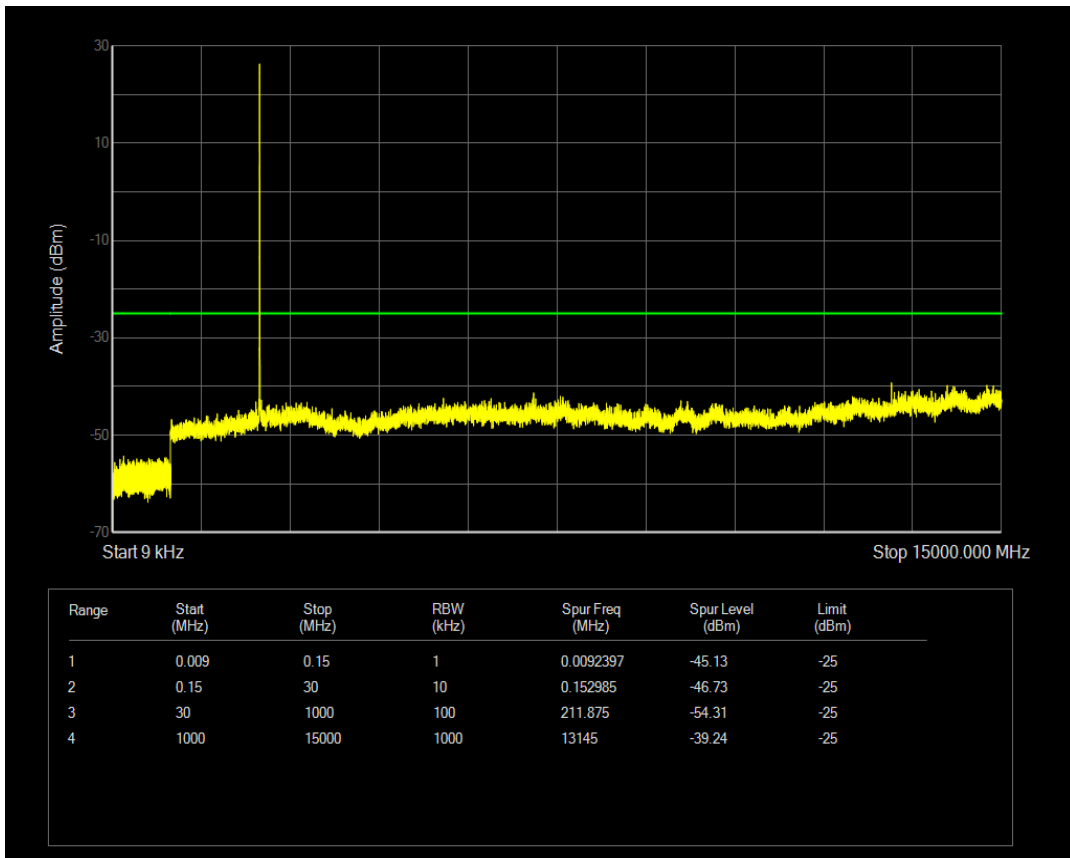

Band7 QAM16 BW=5MHz Channel=20775 RB Size=1 Position=#0

Band7 QAM16 BW=5MHz Channel=20775 RB Size=25 Position=#0