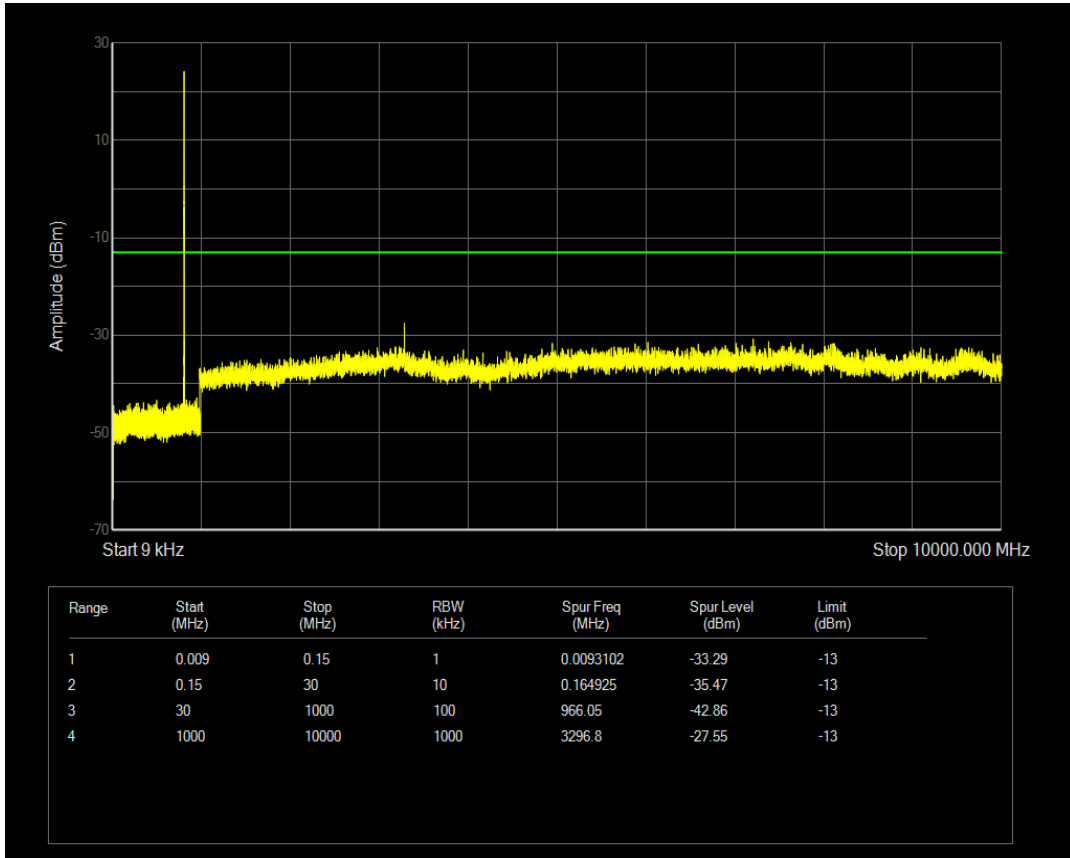

Band5 QPSK BW=1.4MHz Channel=20525 RB Size=6 Position=#0

Band5 QAM16 BW=1.4MHz Channel=20525 RB Size=6 Position=#0

Band5 QPSK BW=1.4MHz Channel=20643 RB Size=6 Position=#0

Band5 QPSK BW=1.4MHz Channel=20643 RB Size=1 Position=#0

Band5 QAM16 BW=1.4MHz Channel=20643 RB Size=1 Position=#0

Band5 QPSK BW=3MHz Channel=20415 RB Size=1 Position=#0

Band5 QAM16 BW=1.4MHz Channel=20643 RB Size=6 Position=#0

Band5 QPSK BW=3MHz Channel=20415 RB Size=15 Position=#0