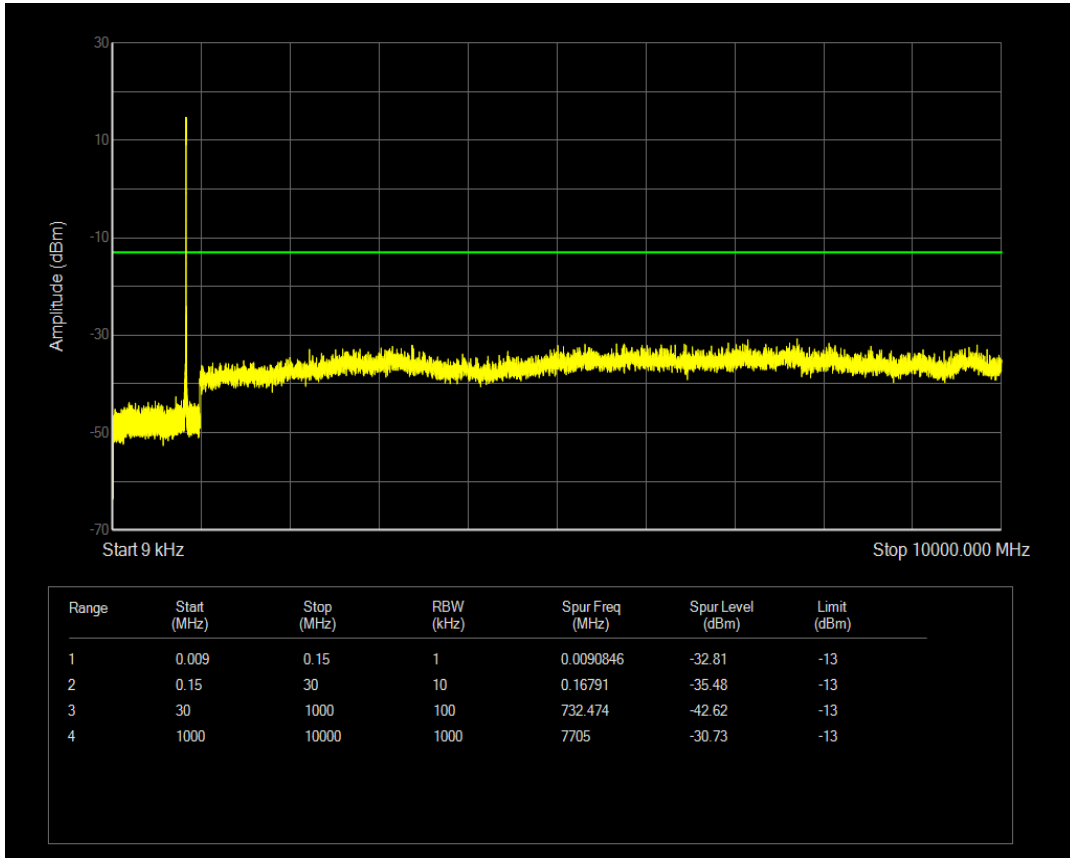

Band5 QAM16 BW=5MHz Channel=20525 RB Size=1 Position=#0

Band5 QAM16 BW=5MHz Channel=20525 RB Size=25 Position=#0

Band5 QPSK BW=5MHz Channel=20625 RB Size=1 Position=#0

Band5 QPSK BW=5MHz Channel=20625 RB Size=25 Position=#0