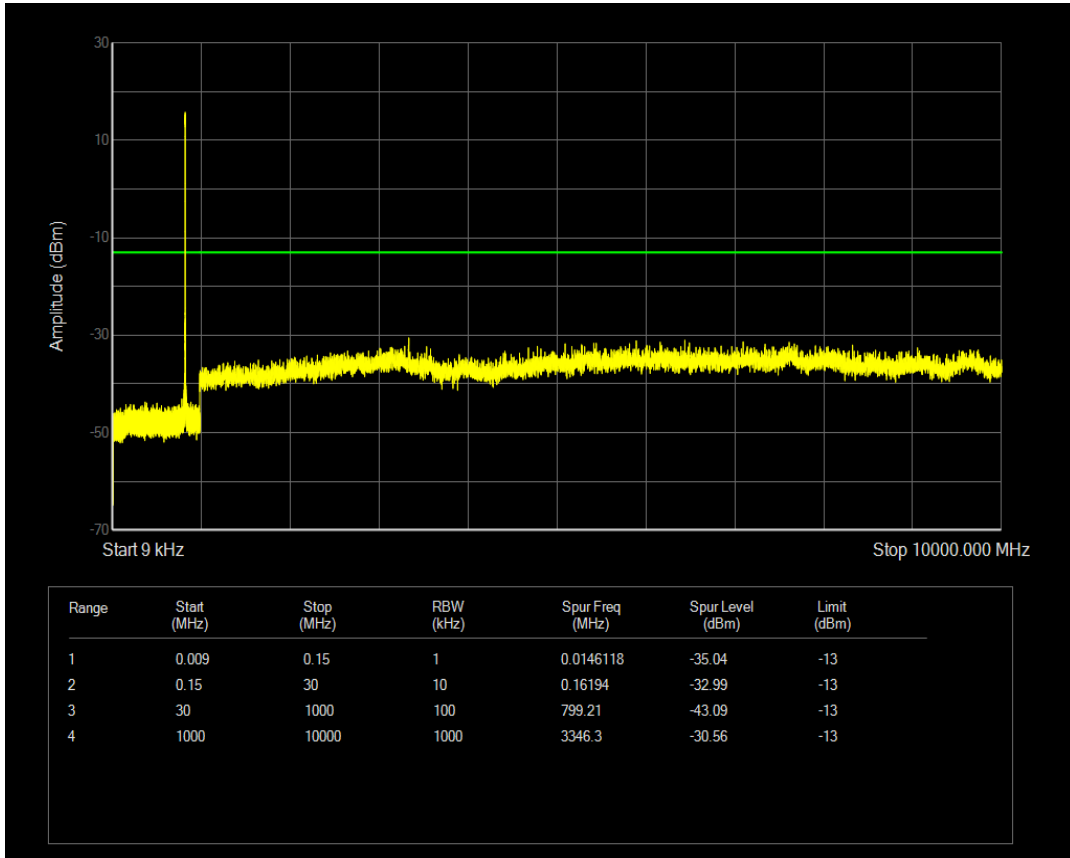

Band5 QAM16 BW=3MHz Channel=20415 RB Size=1 Position=#0

Band5 QAM16 BW=3MHz Channel=20415 RB Size=15 Position=#0

Band5 QPSK BW=3MHz Channel=20525 RB Size=1 Position=#0

Band5 QPSK BW=3MHz Channel=20525 RB Size=15 Position=#0