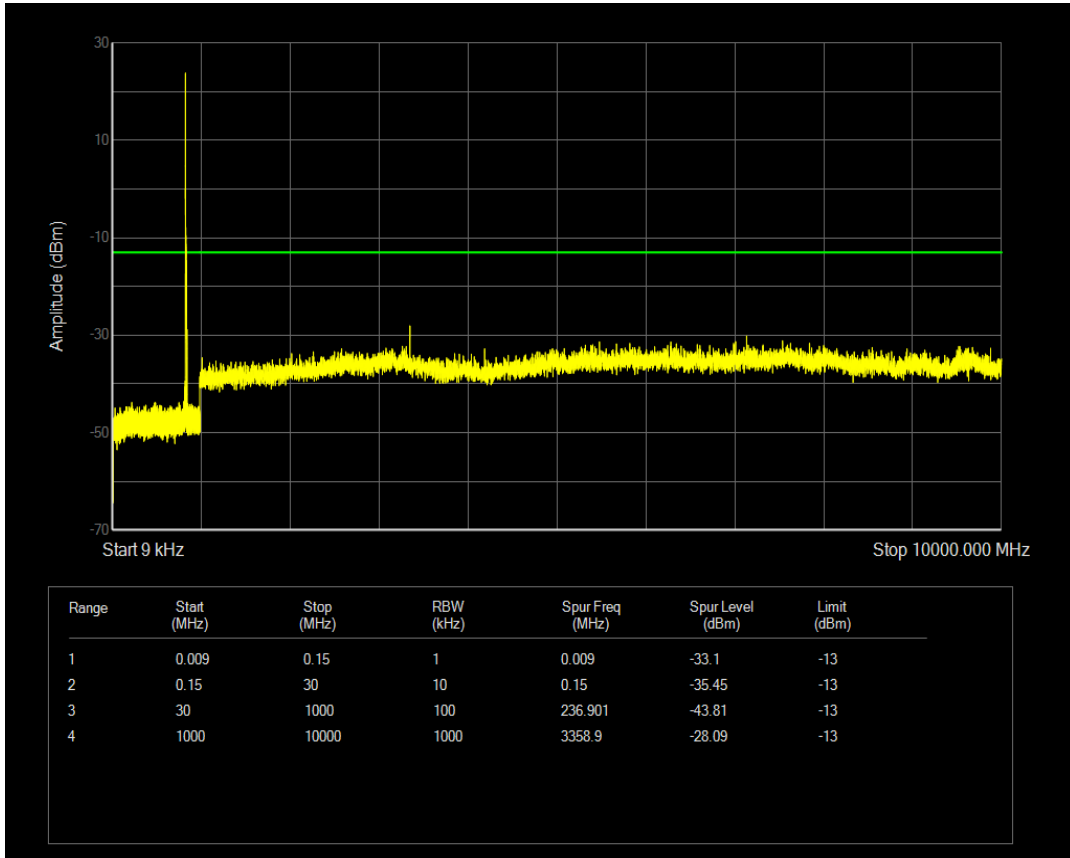

Band5 QAM16 BW=10MHz Channel=20600 RB Size=1 Position=#0

Band7 QPSK BW=5MHz Channel=20775 RB Size=1 Position=#0