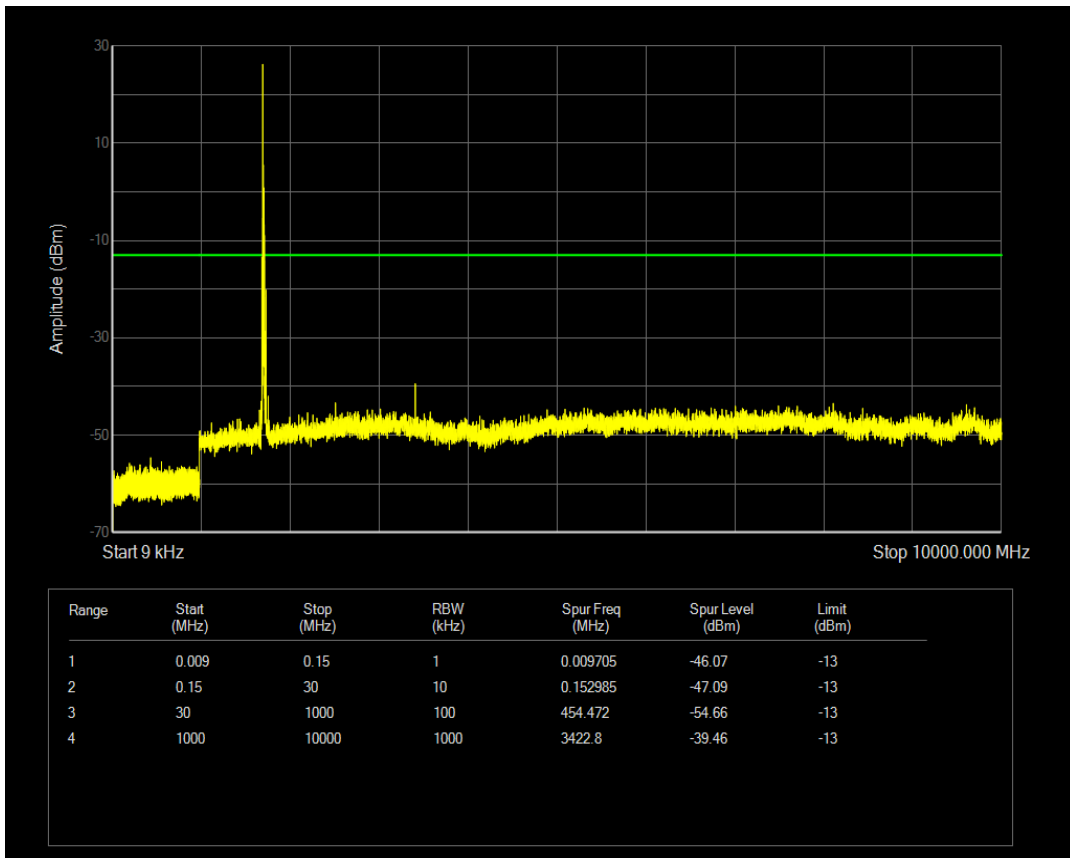

Band4 QAM16 BW=20MHz Channel=20050 RB Size=1 Position=#0

Band4 QAM16 BW=20MHz Channel=20050 RB Size=100 Position=#0

Band4 QPSK BW=20MHz Channel=20175 RB Size=100 Position=#0

Band4 QPSK BW=20MHz Channel=20175 RB Size=1 Position=#0

Band4 QAM16 BW=20MHz Channel=20175 RB Size=1 Position=#0

Band4 QAM16 BW=20MHz Channel=20175 RB Size=100 Position=#0

Band4 QPSK BW=20MHz Channel=20300 RB Size=1 Position=#0

Band4 QPSK BW=20MHz Channel=20300 RB Size=100 Position=#0

Band4 QAM16 BW=20MHz Channel=20300 RB Size=100 Position=#0

Band4 QAM16 BW=20MHz Channel=20300 RB Size=1 Position=#0

Band5 QPSK BW=1.4MHz Channel=20407 RB Size=6 Position=#0

Band5 QPSK BW=1.4MHz Channel=20407 RB Size=1 Position=#0