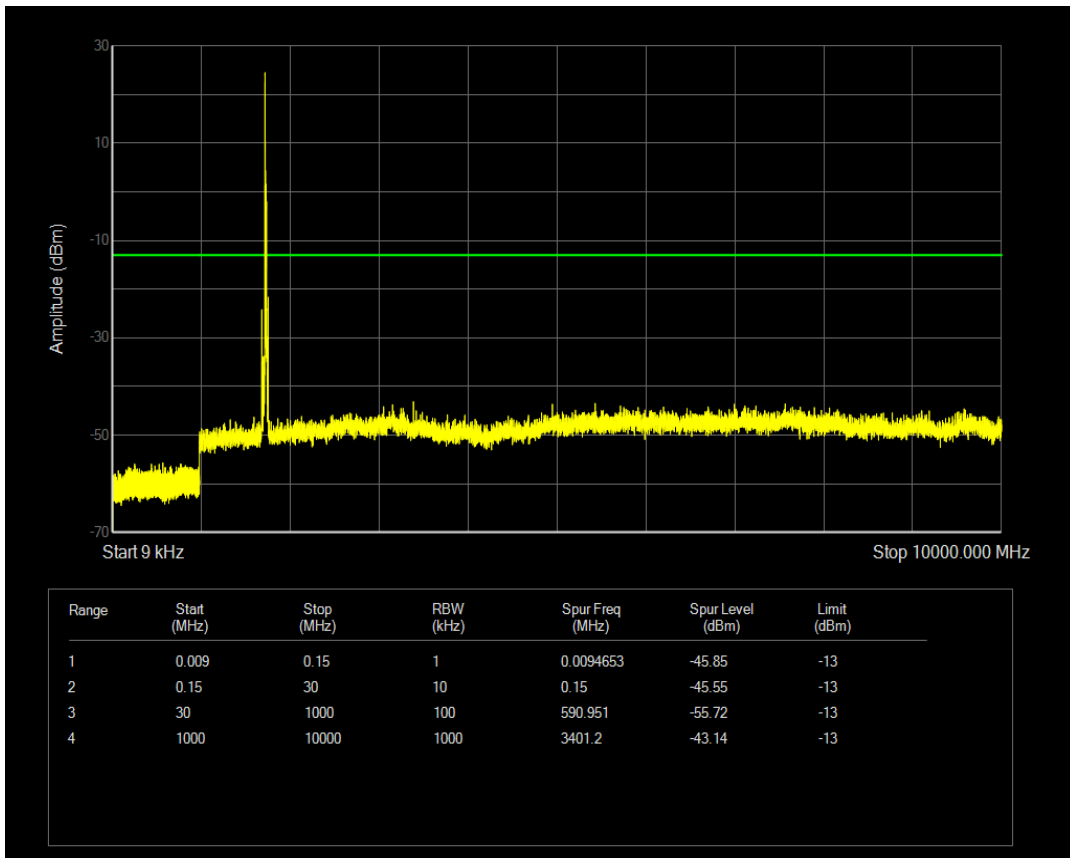

Band4 QAM16 BW=20MHz Channel=20050 RB Size=1 Position=#0

Band4 QAM16 BW=20MHz Channel=20050 RB Size=100 Position=#0

Band4 QPSK BW=20MHz Channel=20175 RB Size=100 Position=#0

Band4 QPSK BW=20MHz Channel=20175 RB Size=1 Position=#0

Band4 QAM16 BW=20MHz Channel=20175 RB Size=1 Position=#0

Band4 QAM16 BW=20MHz Channel=20175 RB Size=100 Position=#0

Band4 QPSK BW=20MHz Channel=20300 RB Size=1 Position=#0

Band4 QPSK BW=20MHz Channel=20300 RB Size=100 Position=#0

Band4 QAM16 BW=20MHz Channel=20300 RB Size=100 Position=#0

Band4 QAM16 BW=20MHz Channel=20300 RB Size=1 Position=#0

Band5 QPSK BW=1.4MHz Channel=20407 RB Size=6 Position=#0

Band5 QPSK BW=1.4MHz Channel=20407 RB Size=1 Position=#0