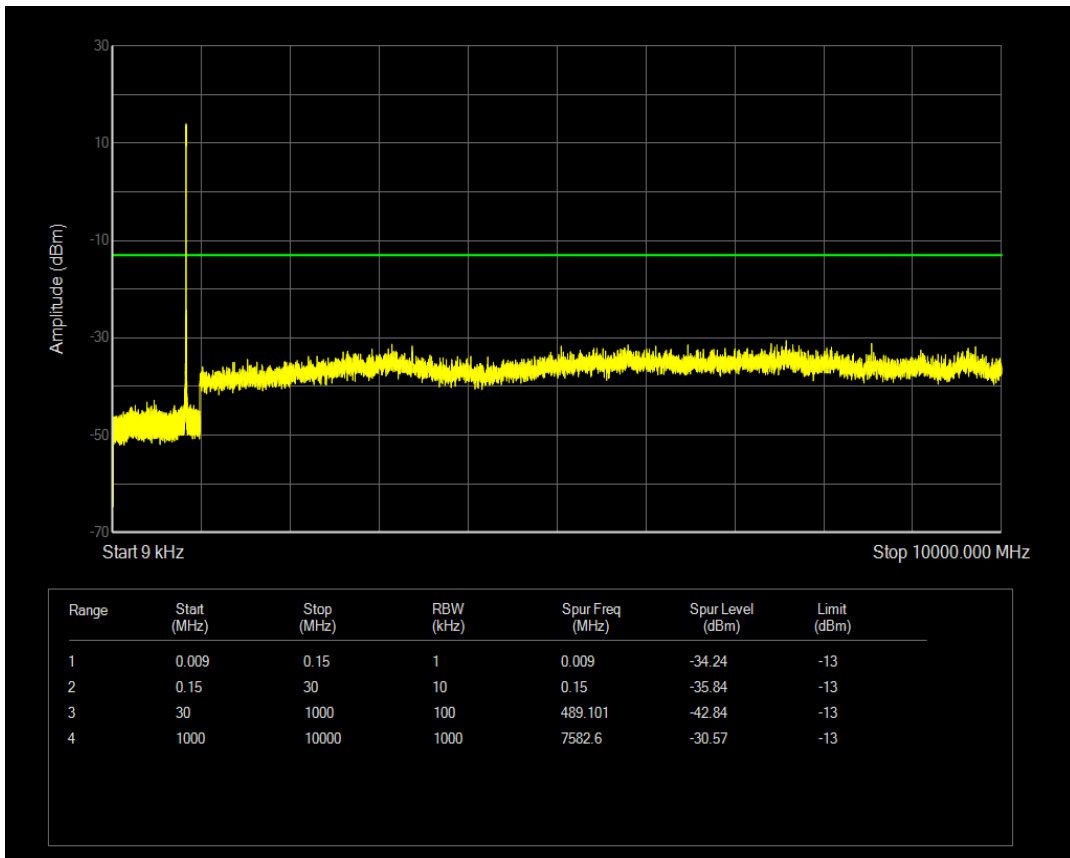

Band5 QAM16 BW=5MHz Channel=20625 RB Size=25 Position=#0

Band5 QAM16 BW=5MHz Channel=20625 RB Size=1 Position=#0