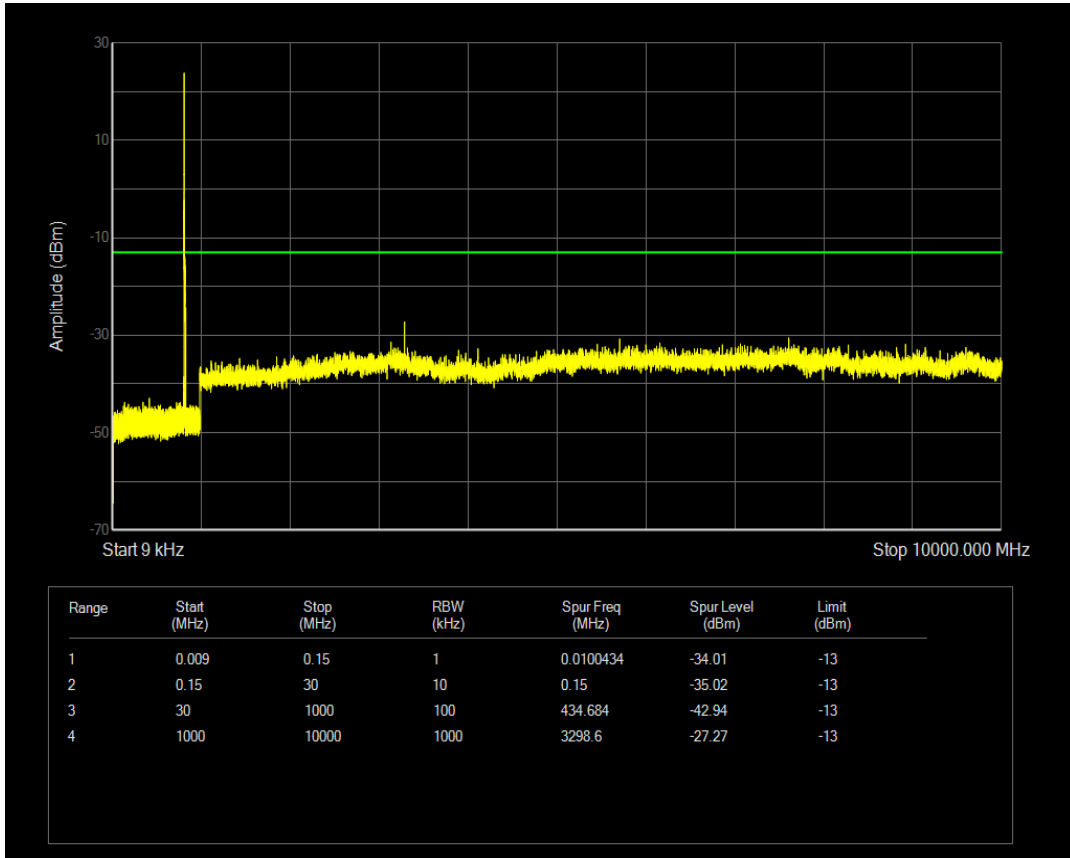

Band5 QAM16 BW=5MHz Channel=20625 RB Size=25 Position=#0

Band5 QAM16 BW=5MHz Channel=20625 RB Size=1 Position=#0

Band5 QPSK BW=10MHz Channel=20450 RB Size=1 Position=#0

Band5 QAM16 BW=10MHz Channel=20450 RB Size=1 Position=#0

Band5 QPSK BW=10MHz Channel=20450 RB Size=50 Position=#0

Band5 QAM16 BW=10MHz Channel=20450 RB Size=50 Position=#0

Band5 QPSK BW=10MHz Channel=20525 RB Size=50 Position=#0

Band5 QPSK BW=10MHz Channel=20525 RB Size=1 Position=#0