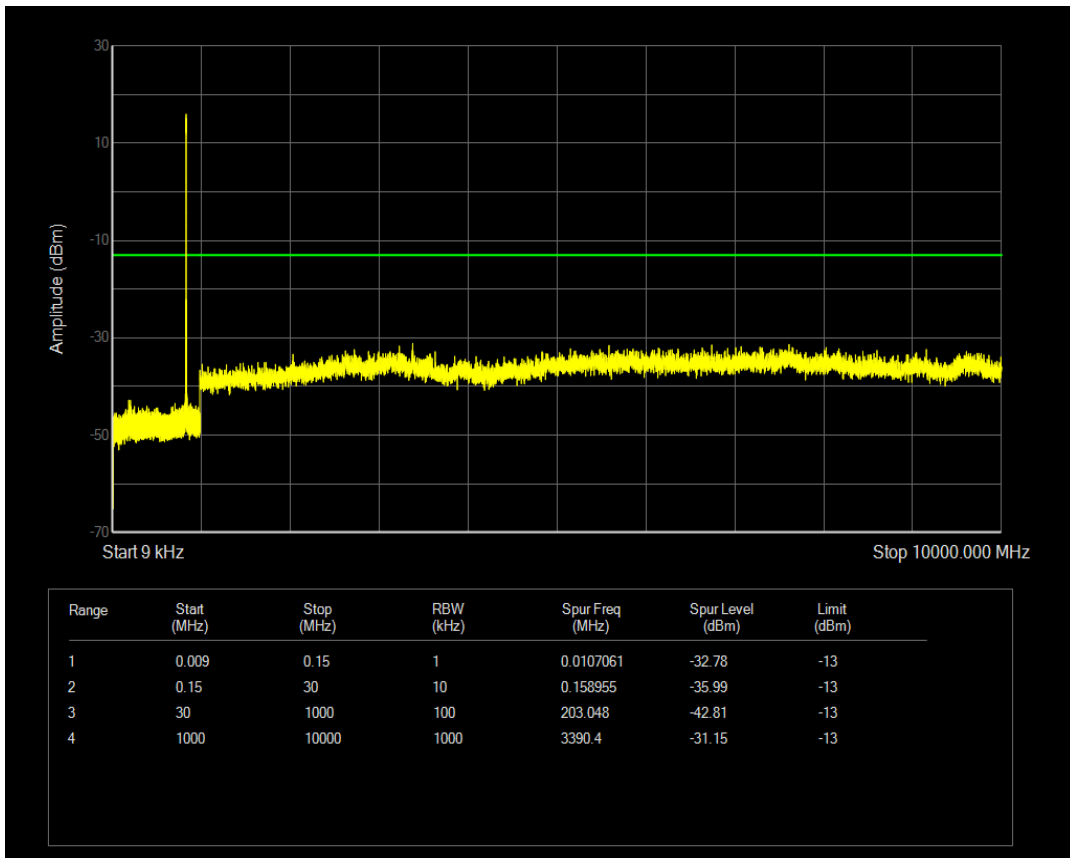

Band5 QAM16 BW=3MHz Channel=20635 RB Size=15 Position=#0

Band5 QAM16 BW=3MHz Channel=20635 RB Size=1 Position=#0