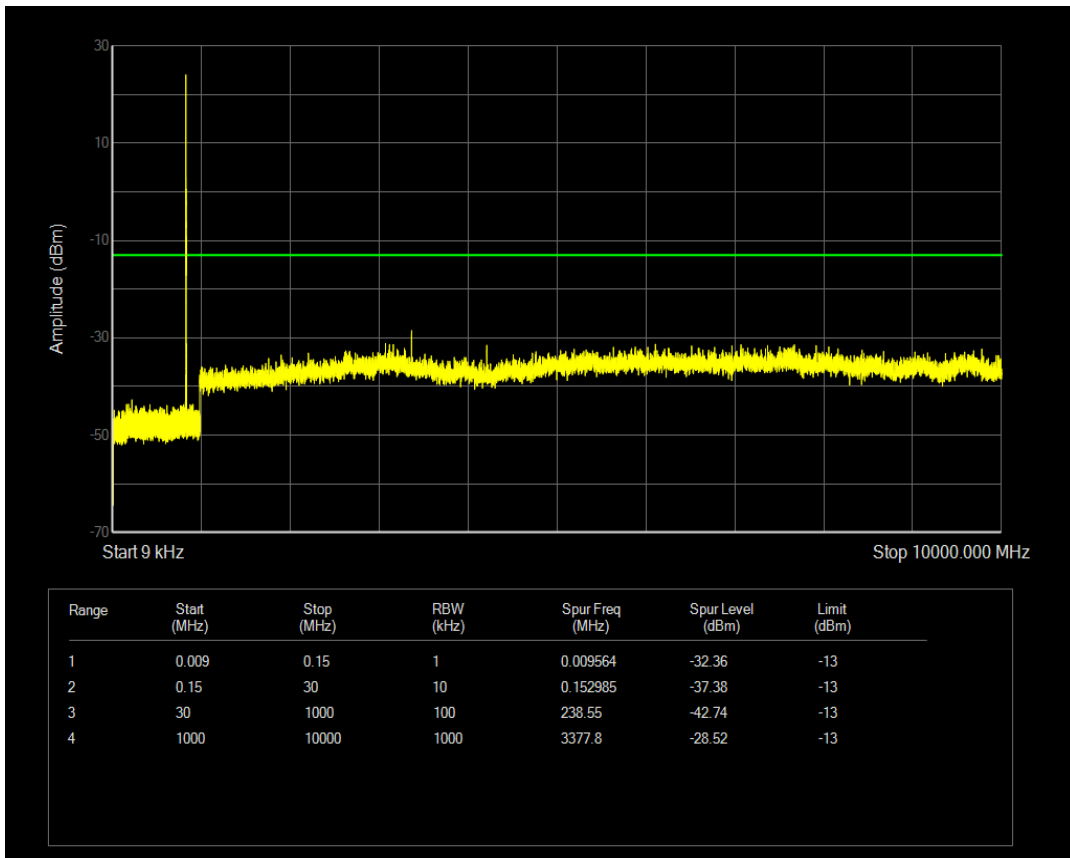

Band5 QPSK BW=5MHz Channel=20625 RB Size=1 Position=#0

Band5 QPSK BW=5MHz Channel=20625 RB Size=25 Position=#0