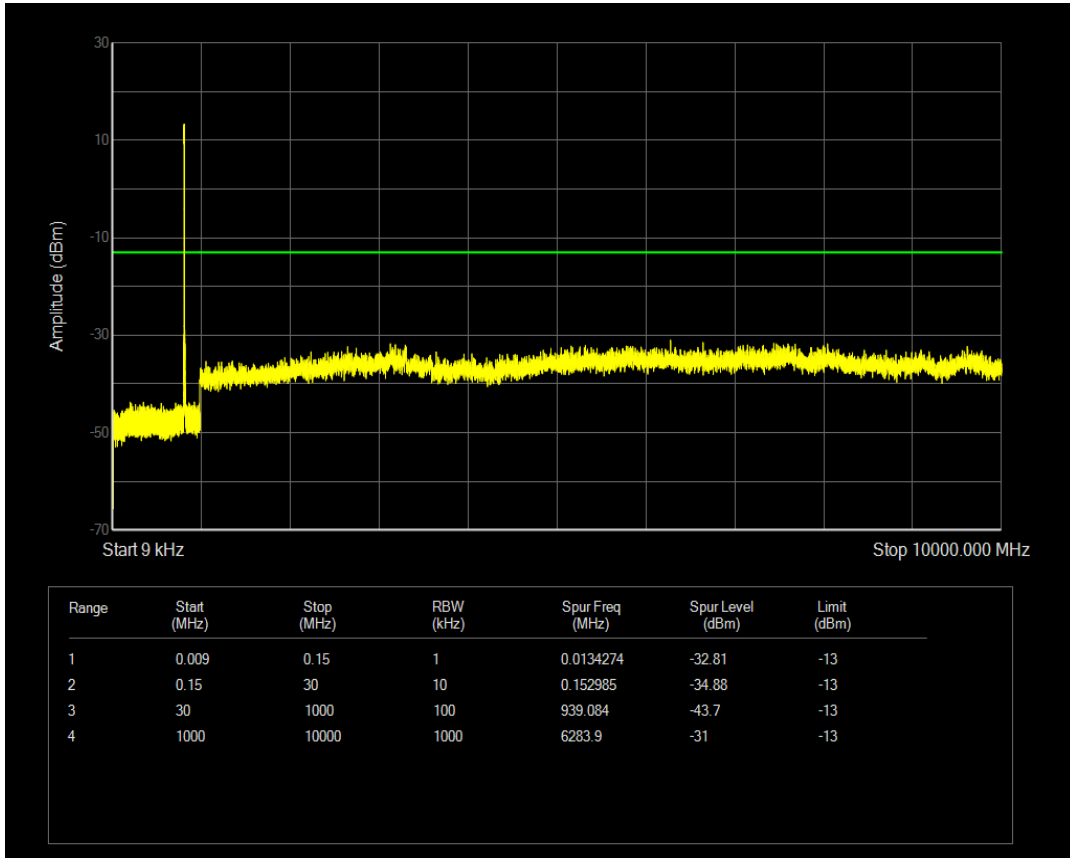

Band5 QAM16 BW=5MHz Channel=20425 RB Size=25 Position=#0

Band5 QPSK BW=5MHz Channel=20525 RB Size=1 Position=#0