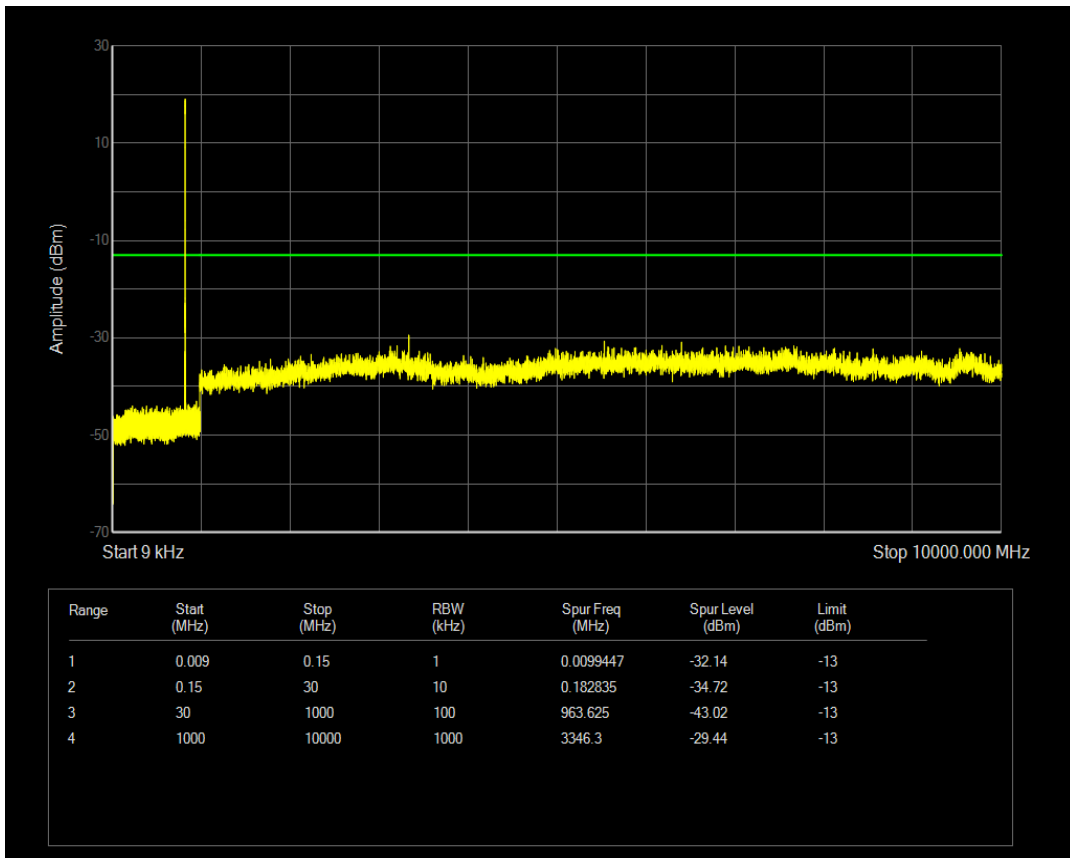

Band4 QAM16 BW=20MHz Channel=20300 RB Size=100 Position=#0

Band4 QAM16 BW=20MHz Channel=20300 RB Size=1 Position=#0

Band5 QPSK BW=1.4MHz Channel=20407 RB Size=6 Position=#0

Band5 QPSK BW=1.4MHz Channel=20407 RB Size=1 Position=#0

Band5 QAM16 BW=1.4MHz Channel=20407 RB Size=1 Position=#0

Band5 QPSK BW=1.4MHz Channel=20525 RB Size=1 Position=#0

Band5 QAM16 BW=1.4MHz Channel=20407 RB Size=6 Position=#0

Band5 QAM16 BW=1.4MHz Channel=20525 RB Size=1 Position=#0

Band5 QPSK BW=1.4MHz Channel=20525 RB Size=6 Position=#0

Band5 QAM16 BW=1.4MHz Channel=20525 RB Size=6 Position=#0

Band5 QPSK BW=1.4MHz Channel=20643 RB Size=6 Position=#0

Band5 QPSK BW=1.4MHz Channel=20643 RB Size=1 Position=#0