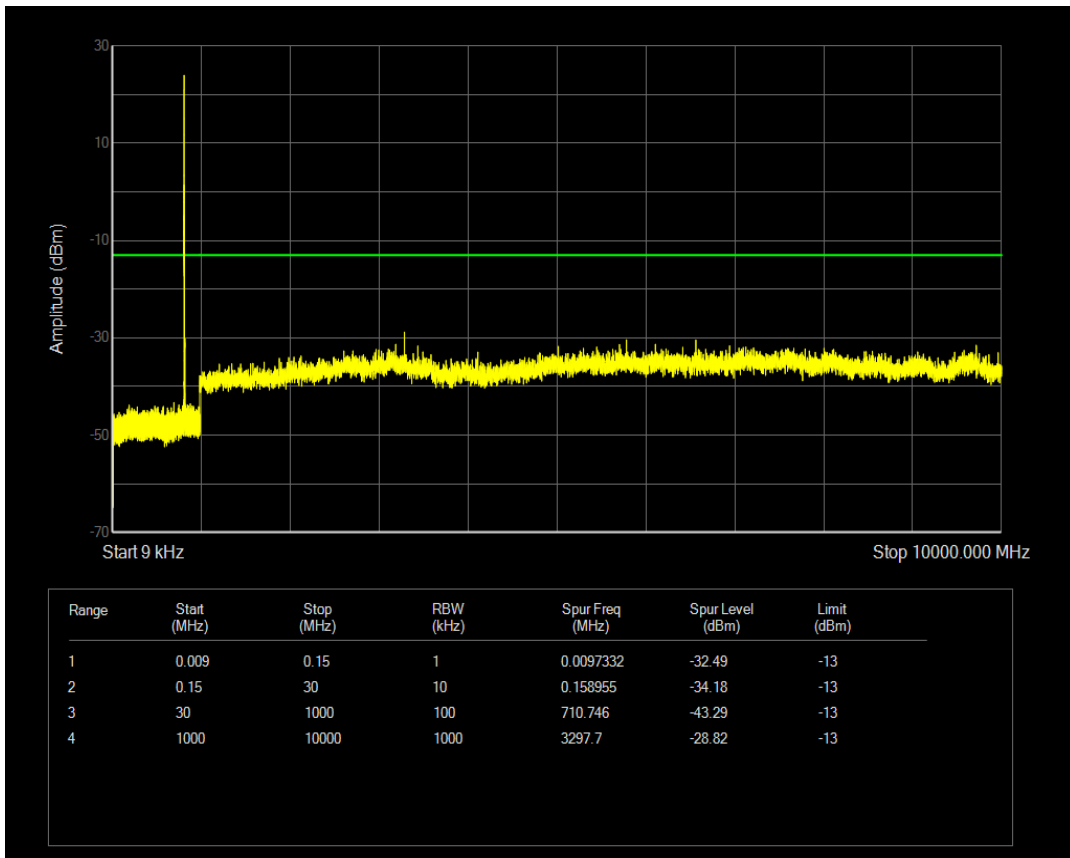

Band5 QAM16 BW=5MHz Channel=20425 RB Size=1 Position=#0

Band5 QAM16 BW=5MHz Channel=20425 RB Size=25 Position=#0