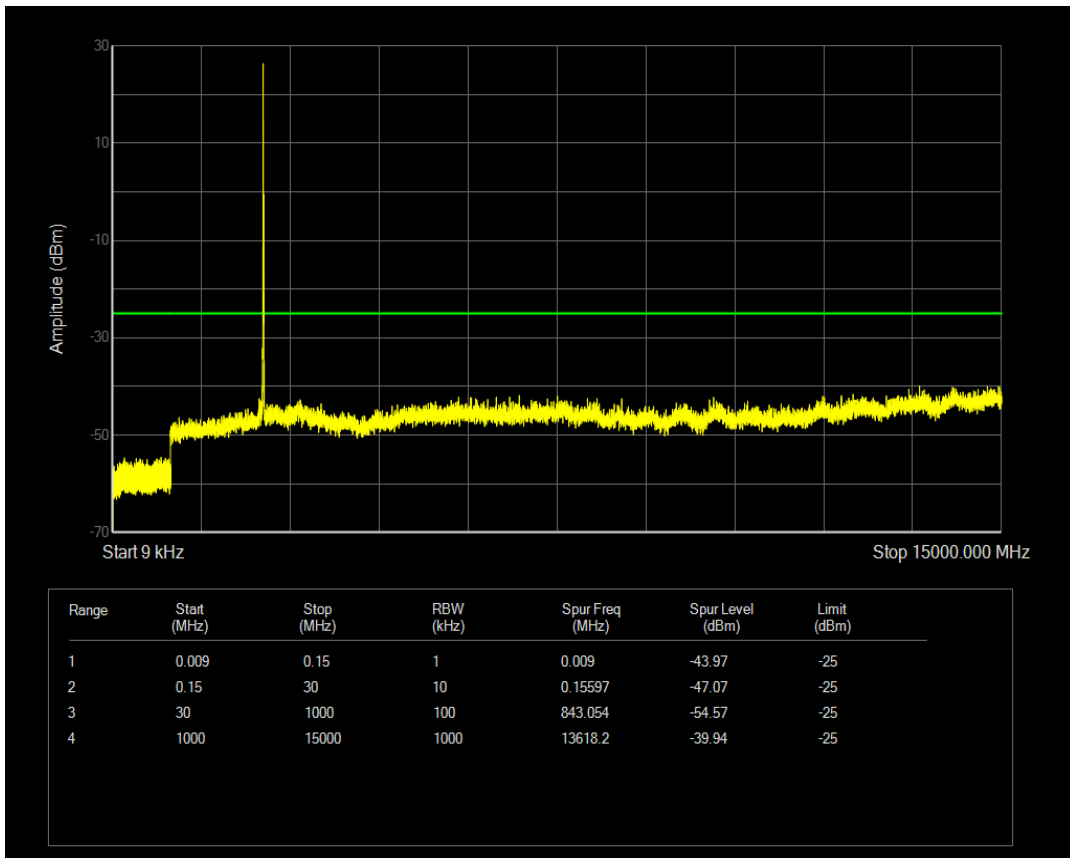

Band7 QAM16 BW=10MHz Channel=20800 RB Size=1 Position=#0

Band7 QAM16 BW=10MHz Channel=20800 RB Size=50 Position=#0

Band7 QPSK BW=10MHz Channel=21100 RB Size=1 Position=#0

Band7 QPSK BW=10MHz Channel=21100 RB Size=50 Position=#0

Band7 QAM16 BW=10MHz Channel=21100 RB Size=1 Position=#0

Band7 QAM16 BW=10MHz Channel=21100 RB Size=50 Position=#0

Band7 QPSK BW=10MHz Channel=21400 RB Size=1 Position=#0

Band7 QPSK BW=10MHz Channel=21400 RB Size=50 Position=#0