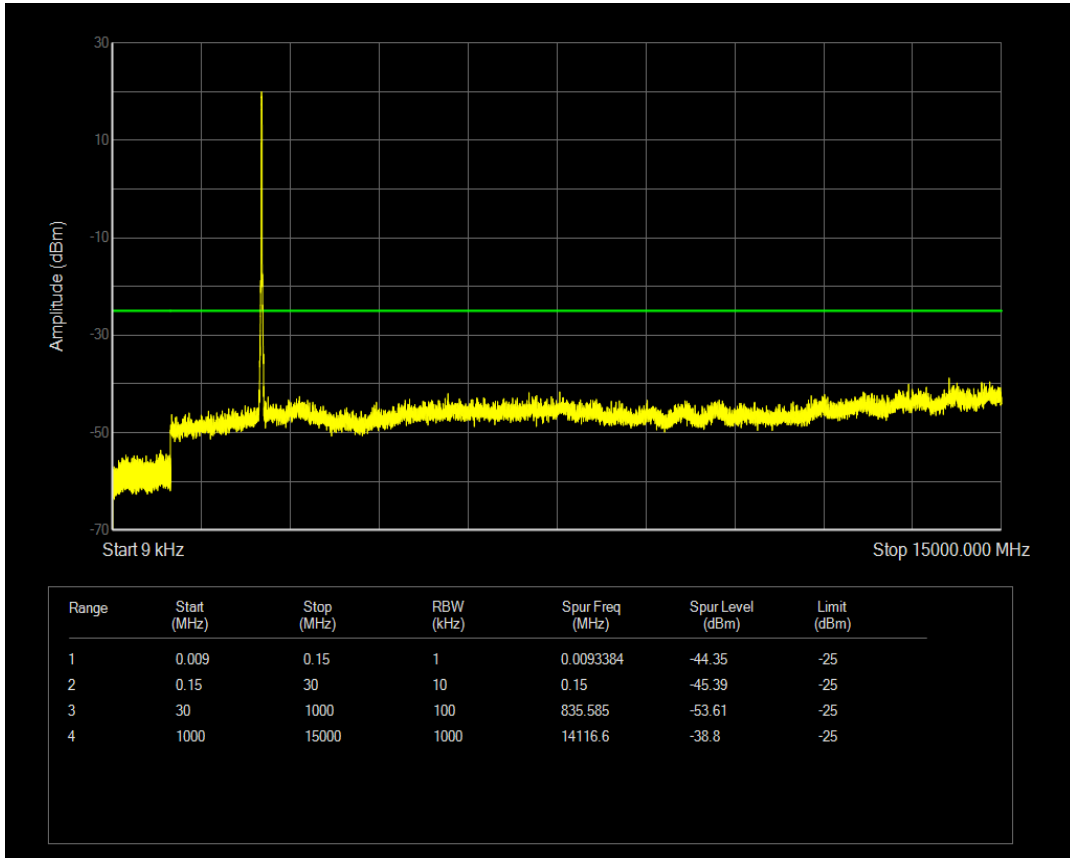

Band7 QAM16 BW=15MHz Channel=20825 RB Size=1 Position=#0

Band7 QAM16 BW=15MHz Channel=20825 RB Size=75 Position=#0

Band7 QPSK BW=15MHz Channel=21100 RB Size=1 Position=#0

Band7 QPSK BW=15MHz Channel=21100 RB Size=75 Position=#0