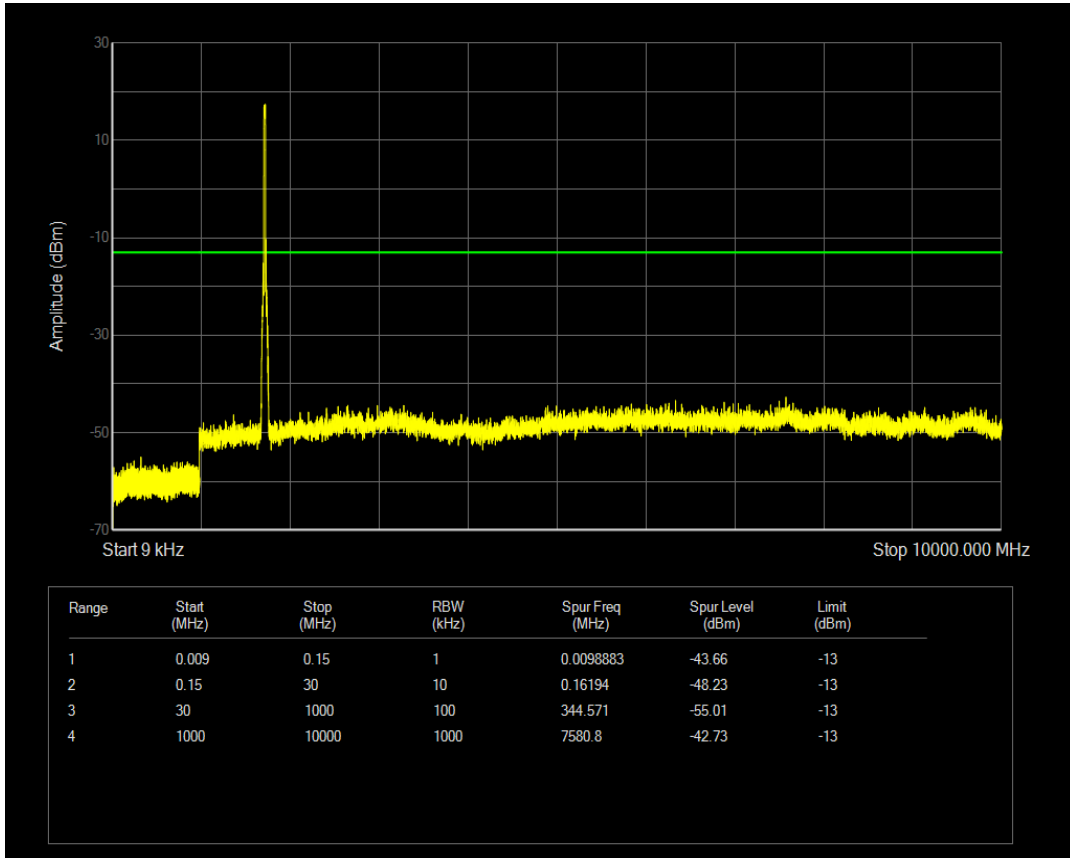

Band4 QAM16 BW=20MHz Channel=20050 RB Size=1 Position=#0

Band4 QAM16 BW=20MHz Channel=20050 RB Size=100 Position=#0

Band4 QPSK BW=20MHz Channel=20175 RB Size=100 Position=#0

Band4 QPSK BW=20MHz Channel=20175 RB Size=1 Position=#0

Band4 QAM16 BW=20MHz Channel=20175 RB Size=1 Position=#0

Band4 QAM16 BW=20MHz Channel=20175 RB Size=100 Position=#0

Band4 QPSK BW=20MHz Channel=20300 RB Size=1 Position=#0

Band4 QPSK BW=20MHz Channel=20300 RB Size=100 Position=#0

Band4 QAM16 BW=20MHz Channel=20300 RB Size=100 Position=#0

Band4 QAM16 BW=20MHz Channel=20300 RB Size=1 Position=#0

Band5 QPSK BW=1.4MHz Channel=20407 RB Size=6 Position=#0

Band5 QPSK BW=1.4MHz Channel=20407 RB Size=1 Position=#0