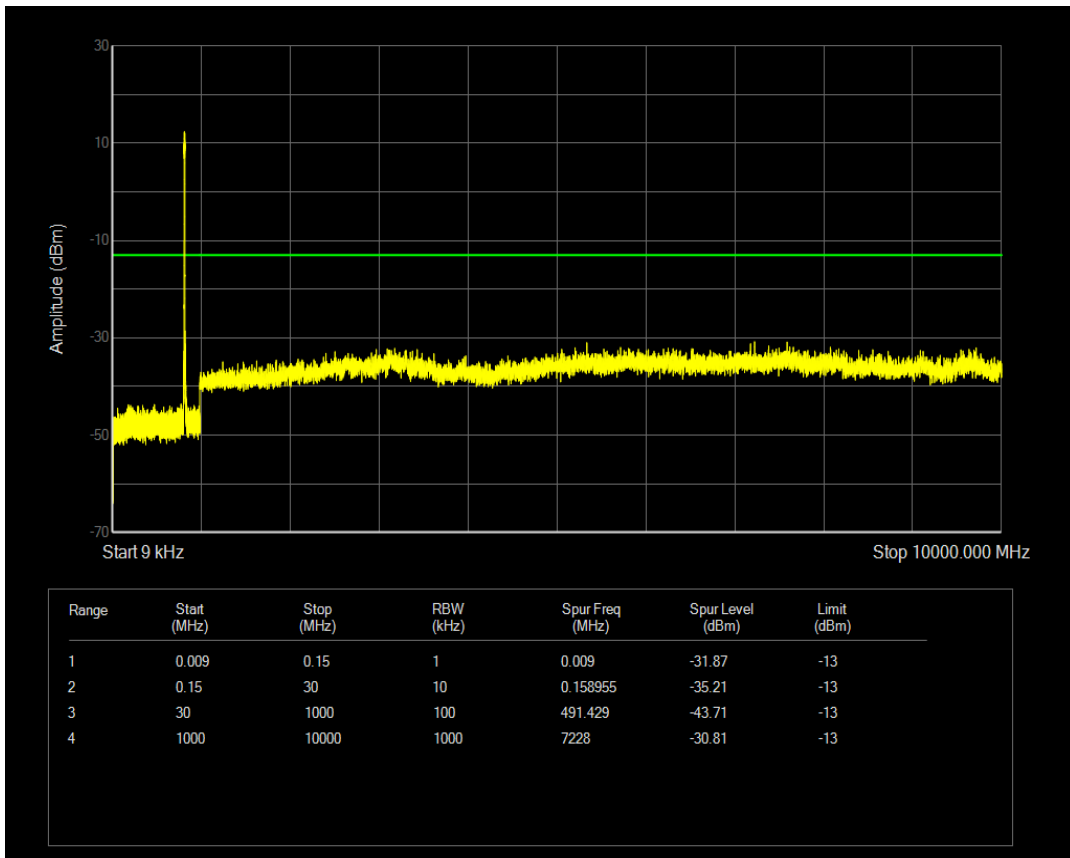

Band5 QPSK BW=10MHz Channel=20450 RB Size=50 Position=#0

Band5 QAM16 BW=10MHz Channel=20450 RB Size=50 Position=#0