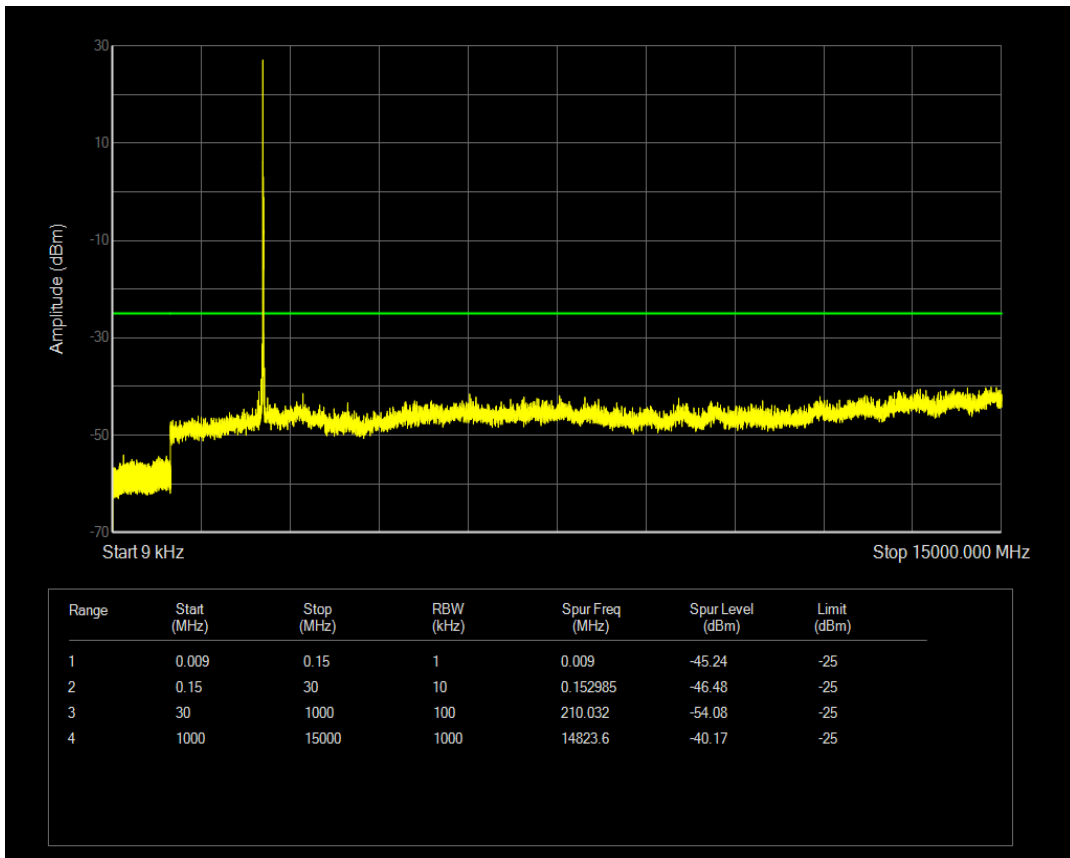

Band7 QPSK BW=15MHz Channel=21375 RB Size=1 Position=#0

Band7 QAM16 BW=15MHz Channel=21375 RB Size=1 Position=#0