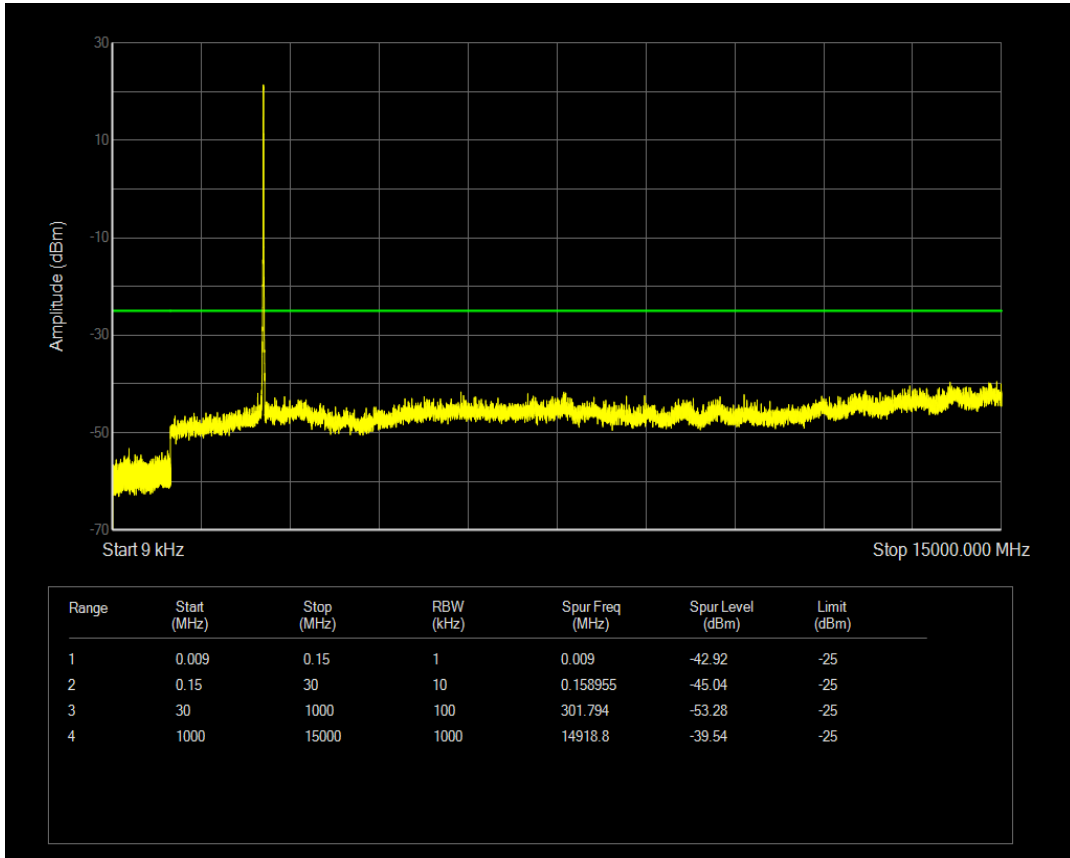

Band7 QAM16 BW=10MHz Channel=21100 RB Size=1 Position=#0

Band7 QAM16 BW=10MHz Channel=21100 RB Size=50 Position=#0

Band7 QPSK BW=10MHz Channel=21400 RB Size=1 Position=#0

Band7 QPSK BW=10MHz Channel=21400 RB Size=50 Position=#0