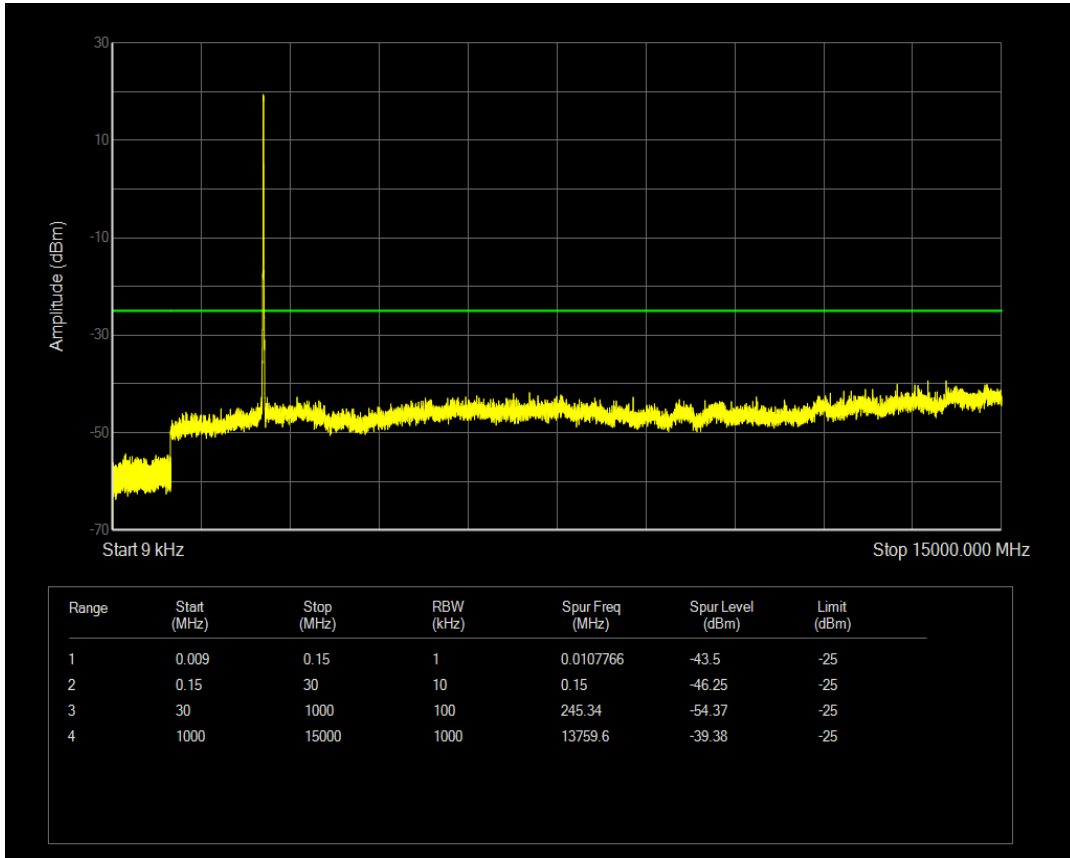

Band7 QAM16 BW=10MHz Channel=21400 RB Size=50 Position=#0

Band7 QPSK BW=15MHz Channel=20825 RB Size=1 Position=#0