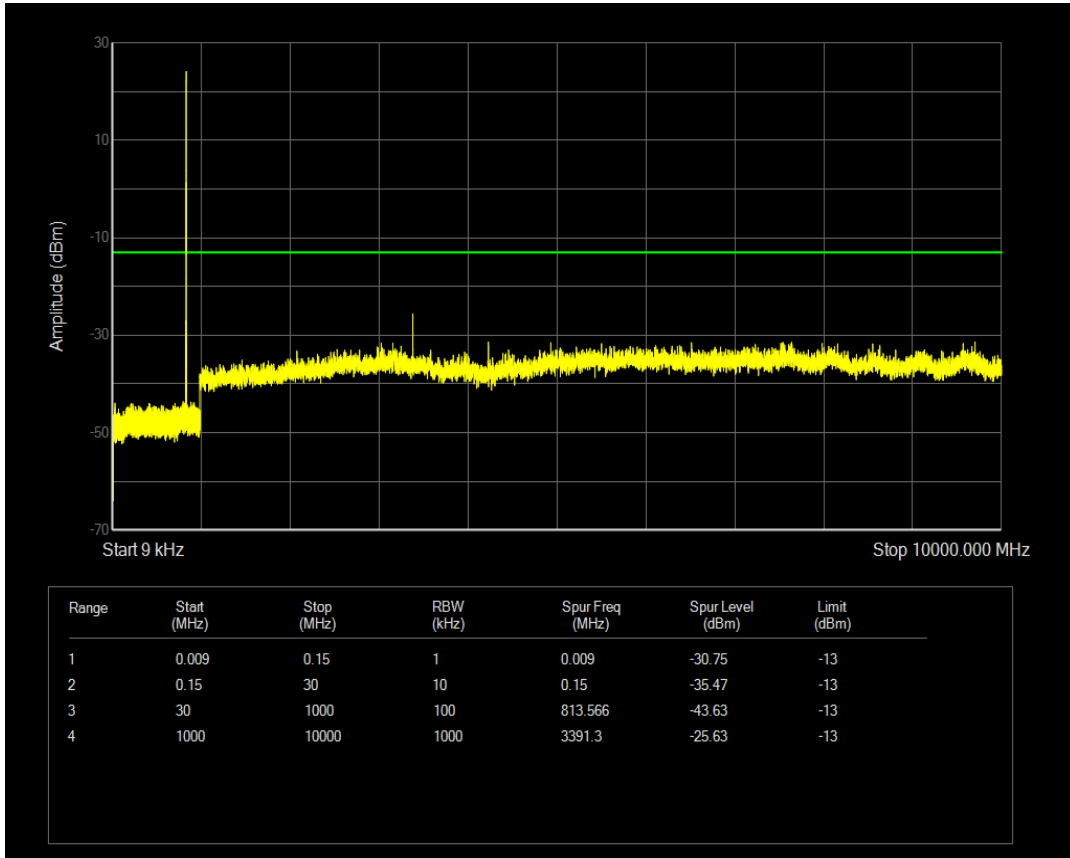

Band5 QPSK BW=1.4MHz Channel=20525 RB Size=6 Position=#0

Band5 QAM16 BW=1.4MHz Channel=20525 RB Size=6 Position=#0

Band5 QPSK BW=1.4MHz Channel=20643 RB Size=6 Position=#0

Band5 QPSK BW=1.4MHz Channel=20643 RB Size=1 Position=#0

Band5 QAM16 BW=1.4MHz Channel=20643 RB Size=1 Position=#0

Band5 QPSK BW=3MHz Channel=20415 RB Size=1 Position=#0

Band5 QAM16 BW=1.4MHz Channel=20643 RB Size=6 Position=#0

Band5 QPSK BW=3MHz Channel=20415 RB Size=15 Position=#0