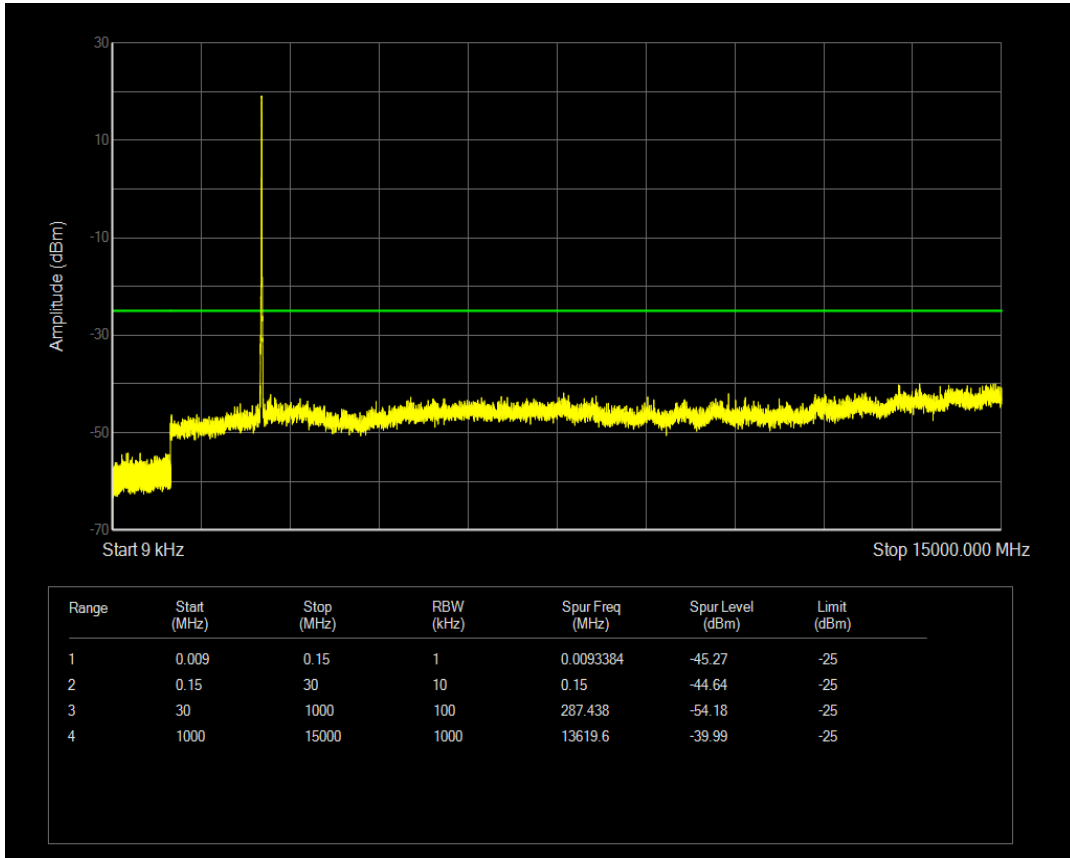

Band7 QAM16 BW=10MHz Channel=21100 RB Size=50 Position=#0

Band7 QPSK BW=10MHz Channel=21400 RB Size=1 Position=#0