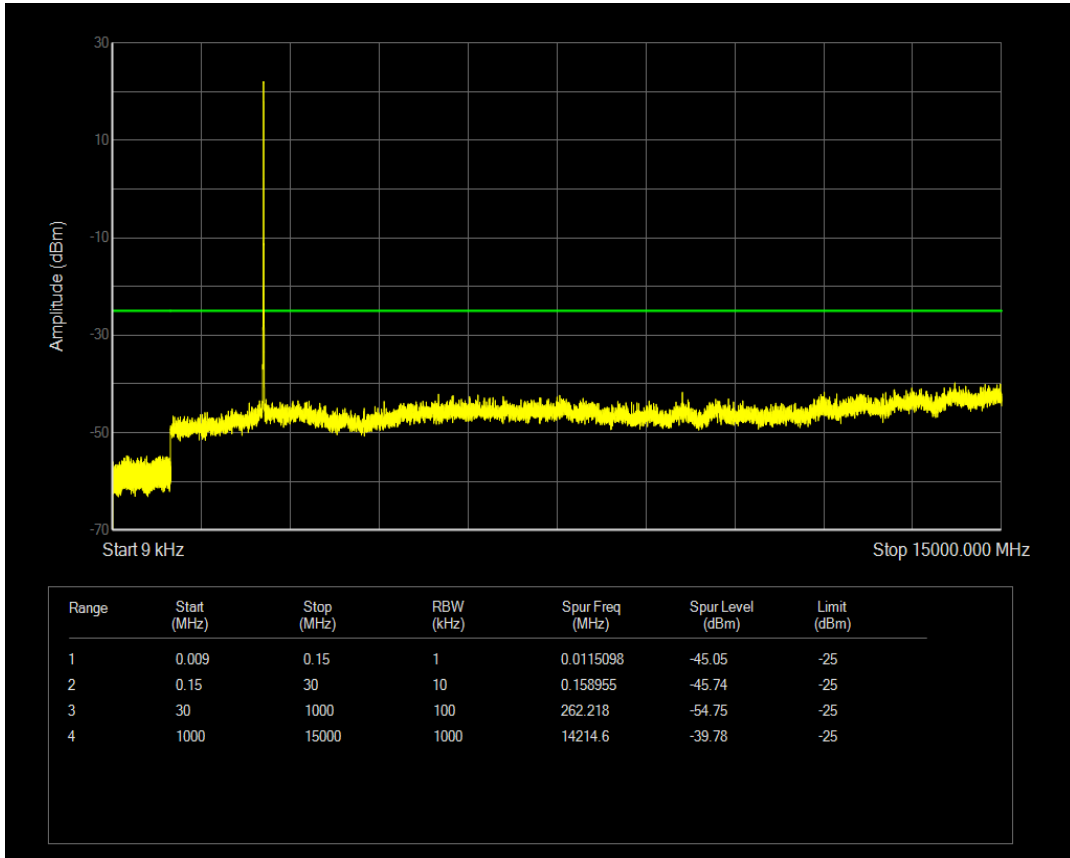

Band7 QAM16 BW=5MHz Channel=21100 RB Size=25 Position=#0

Band7 QAM16 BW=5MHz Channel=21100 RB Size=1 Position=#0

Band7 QPSK BW=5MHz Channel=21425 RB Size=1 Position=#0

Band7 QPSK BW=5MHz Channel=21425 RB Size=25 Position=#0