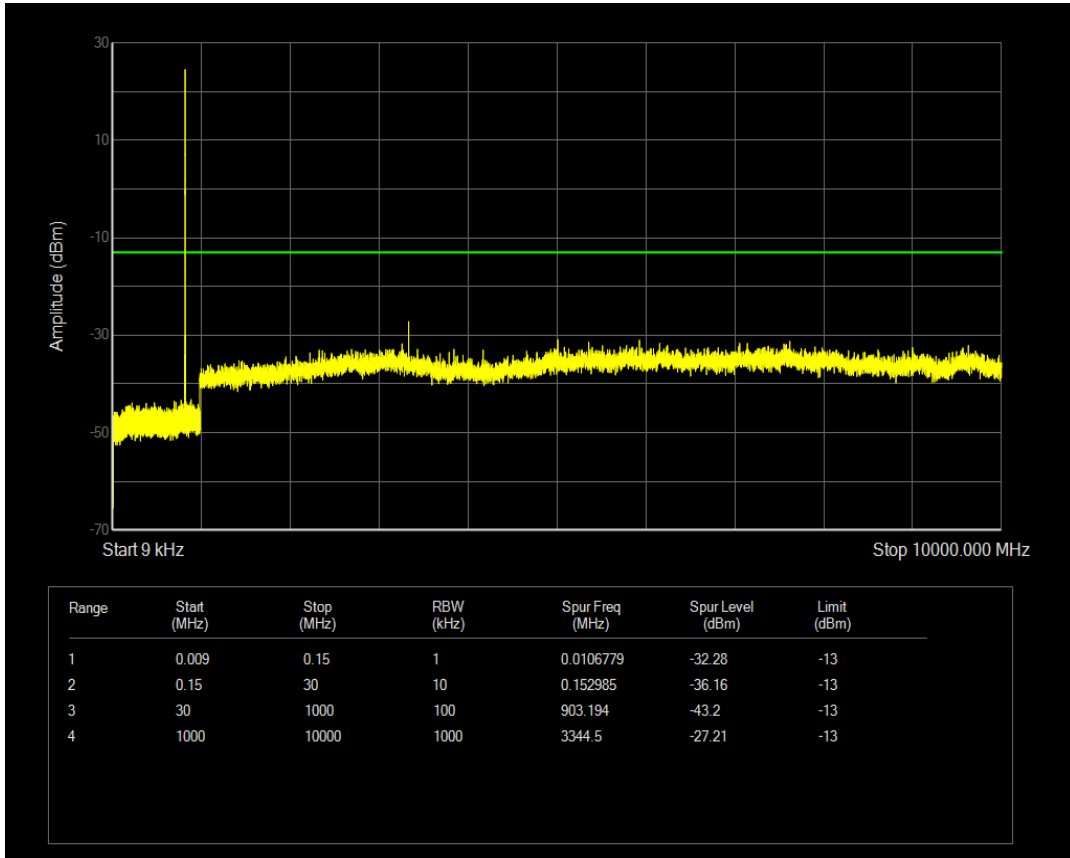

Band4 QAM16 BW=20MHz Channel=20175 RB Size=1 Position=#0

Band4 QAM16 BW=20MHz Channel=20175 RB Size=100 Position=#0

Band4 QPSK BW=20MHz Channel=20300 RB Size=1 Position=#0

Band4 QPSK BW=20MHz Channel=20300 RB Size=100 Position=#0

Band4 QAM16 BW=20MHz Channel=20300 RB Size=100 Position=#0

Band4 QAM16 BW=20MHz Channel=20300 RB Size=1 Position=#0

Band5 QPSK BW=1.4MHz Channel=20407 RB Size=6 Position=#0

Band5 QPSK BW=1.4MHz Channel=20407 RB Size=1 Position=#0

Band5 QAM16 BW=1.4MHz Channel=20407 RB Size=1 Position=#0

Band5 QPSK BW=1.4MHz Channel=20525 RB Size=1 Position=#0

Band5 QAM16 BW=1.4MHz Channel=20407 RB Size=6 Position=#0

Band5 QAM16 BW=1.4MHz Channel=20525 RB Size=1 Position=#0