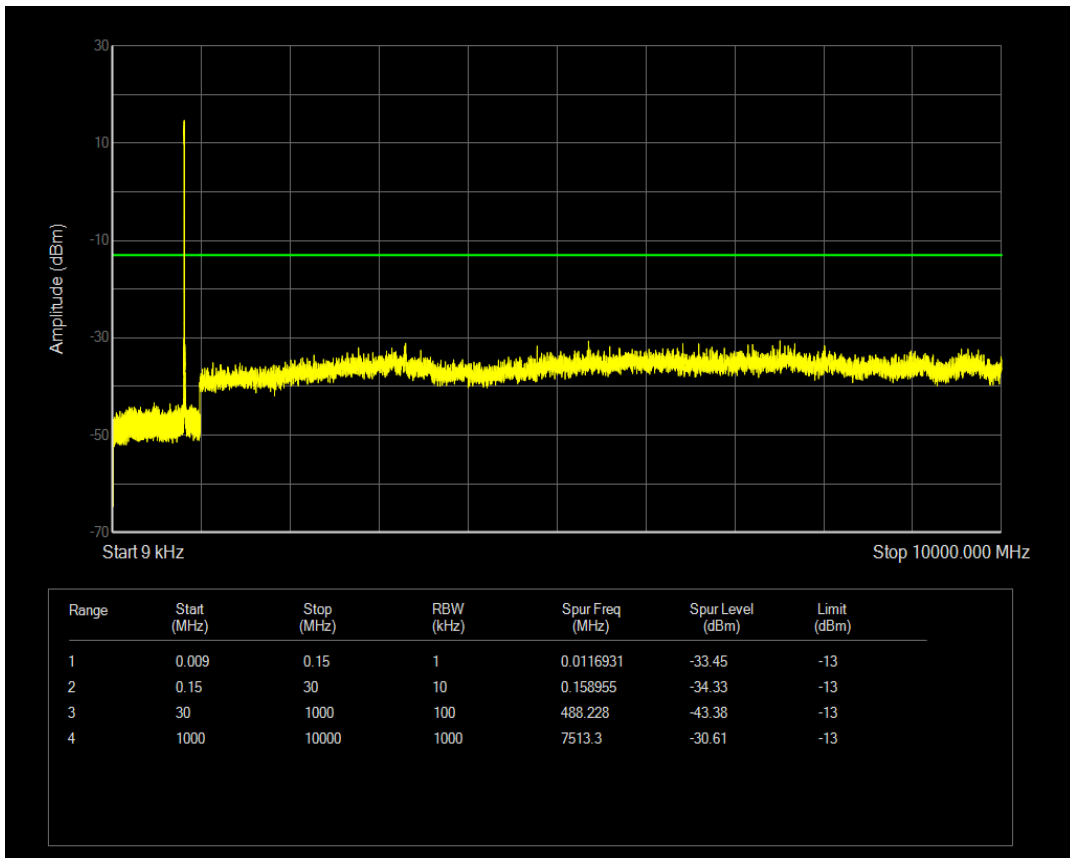

Band5 QPSK BW=5MHz Channel=20425 RB Size=25 Position=#0

Band5 QPSK BW=5MHz Channel=20425 RB Size=1 Position=#0