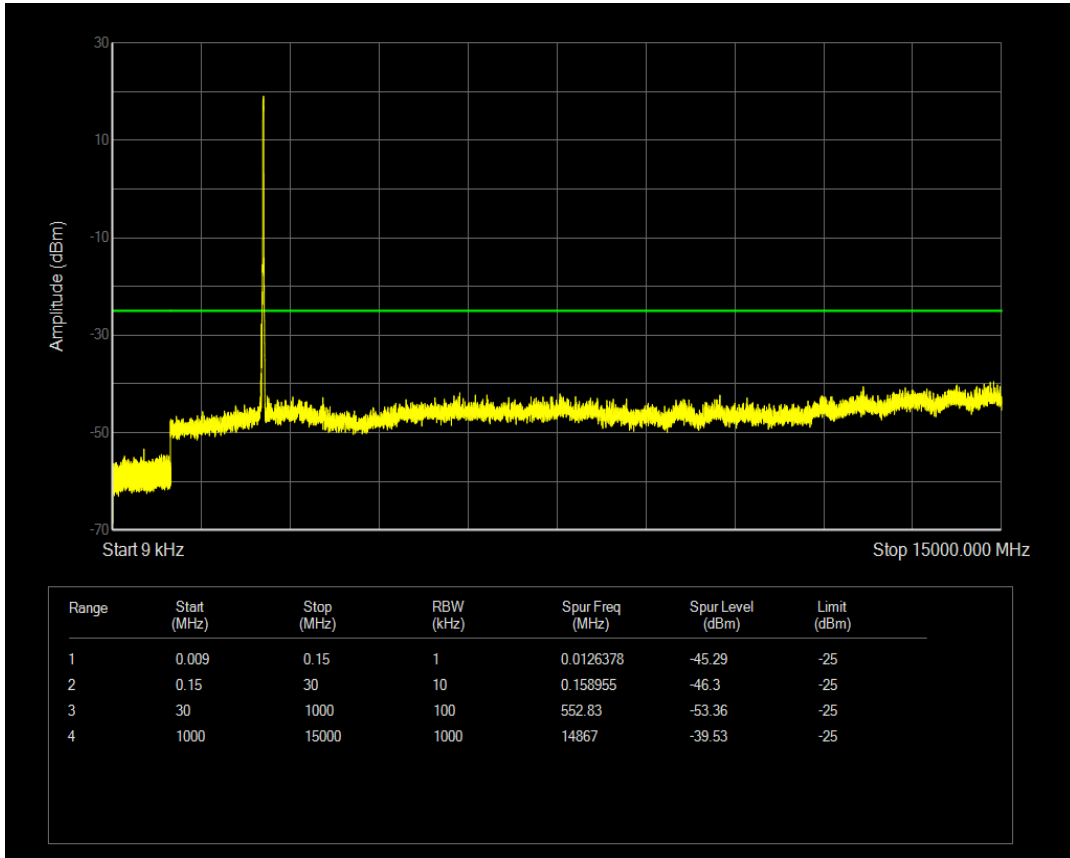

Band7 QAM16 BW=15MHz Channel=21375 RB Size=75 Position=#0

Band7 QPSK BW=20MHz Channel=20850 RB Size=100 Position=#0