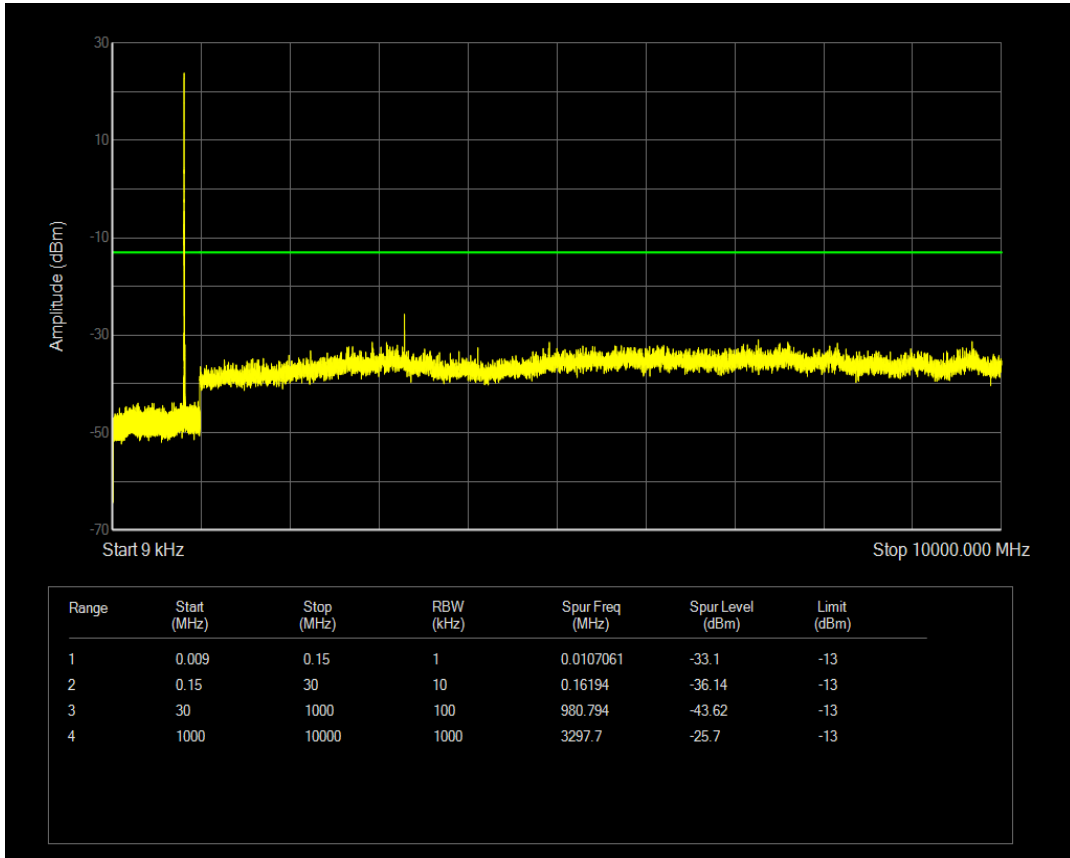

Band5 QAM16 BW=3MHz Channel=20635 RB Size=15 Position=#0

Band5 QAM16 BW=3MHz Channel=20635 RB Size=1 Position=#0

Band5 QPSK BW=5MHz Channel=20425 RB Size=25 Position=#0

Band5 QPSK BW=5MHz Channel=20425 RB Size=1 Position=#0