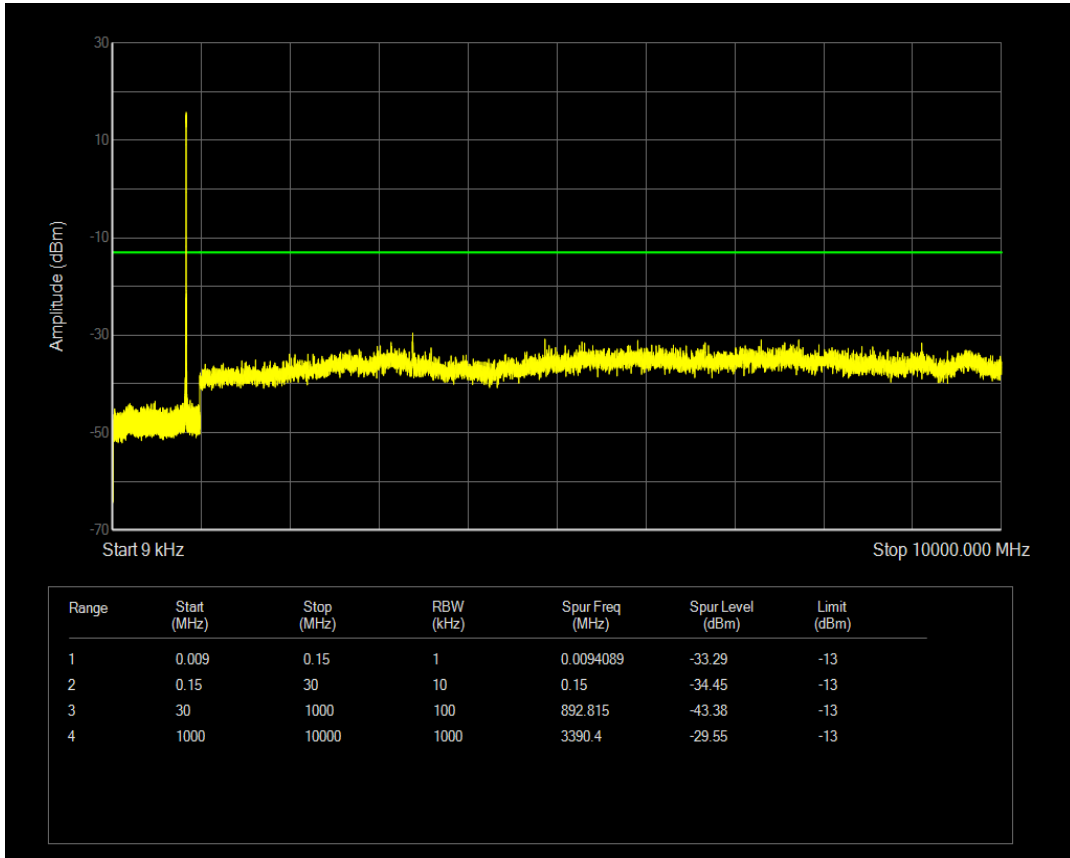

Band5 QAM16 BW=3MHz Channel=20525 RB Size=1 Position=#0

Band5 QPSK BW=3MHz Channel=20635 RB Size=1 Position=#0

Band5 QAM16 BW=3MHz Channel=20525 RB Size=15 Position=#0

Band5 QPSK BW=3MHz Channel=20635 RB Size=15 Position=#0