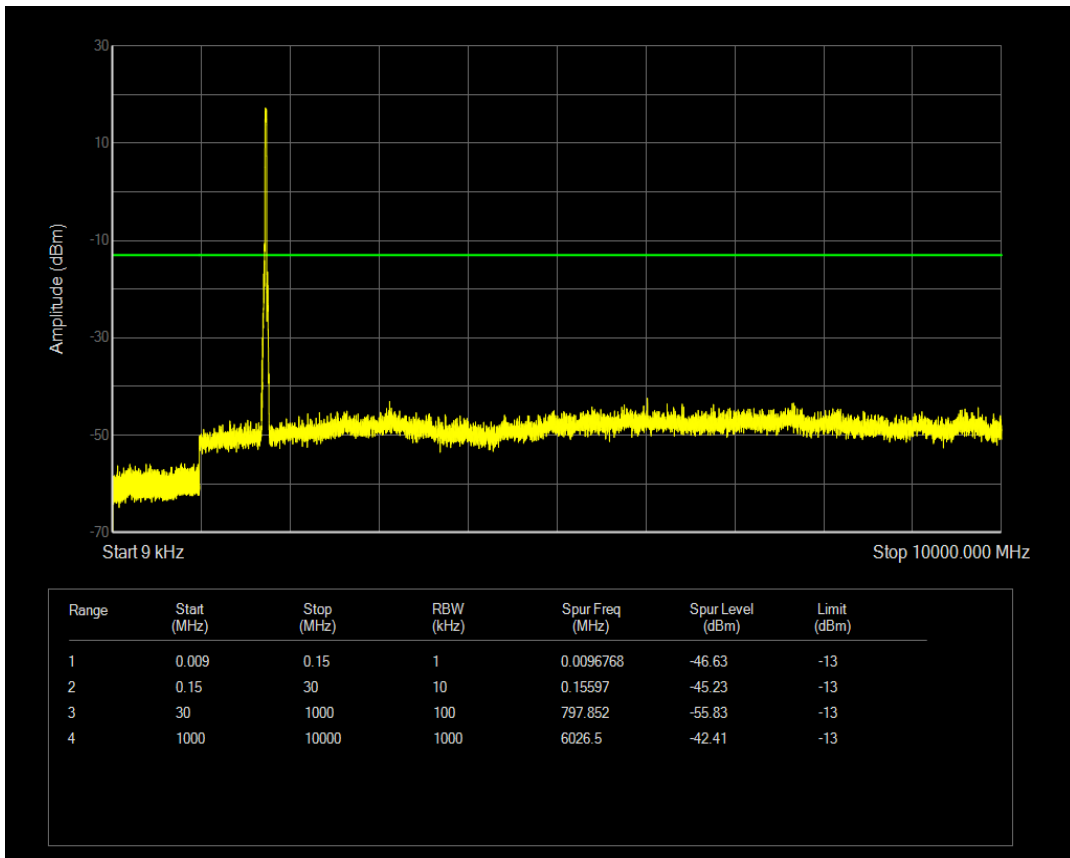

Band4 QAM16 BW=20MHz Channel=20050 RB Size=1 Position=#0

Band4 QAM16 BW=20MHz Channel=20050 RB Size=100 Position=#0

Band4 QPSK BW=20MHz Channel=20175 RB Size=100 Position=#0

Band4 QPSK BW=20MHz Channel=20175 RB Size=1 Position=#0

Band4 QAM16 BW=20MHz Channel=20175 RB Size=1 Position=#0

Band4 QAM16 BW=20MHz Channel=20175 RB Size=100 Position=#0

Band4 QPSK BW=20MHz Channel=20300 RB Size=1 Position=#0

Band4 QPSK BW=20MHz Channel=20300 RB Size=100 Position=#0

Band4 QAM16 BW=20MHz Channel=20300 RB Size=100 Position=#0

Band4 QAM16 BW=20MHz Channel=20300 RB Size=1 Position=#0

Band5 QPSK BW=1.4MHz Channel=20407 RB Size=6 Position=#0

Band5 QPSK BW=1.4MHz Channel=20407 RB Size=1 Position=#0