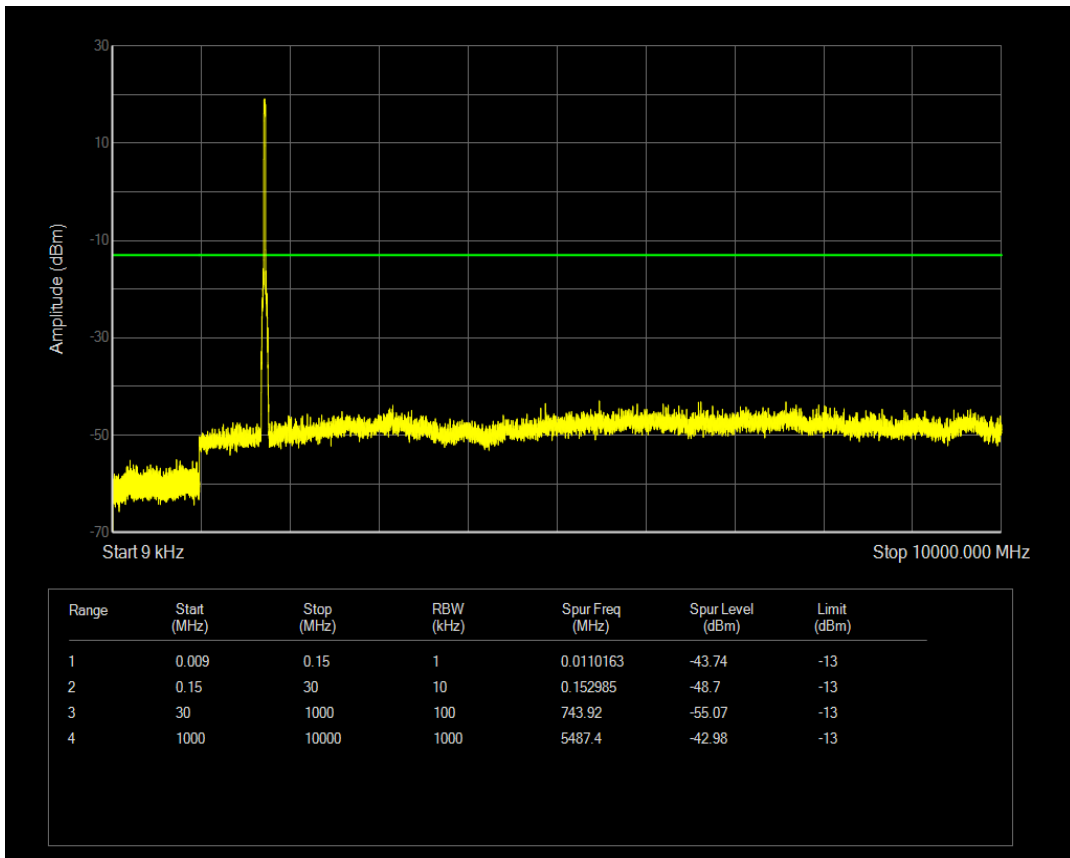

Band4 QAM16 BW=20MHz Channel=20050 RB Size=1 Position=#0

Band4 QAM16 BW=20MHz Channel=20050 RB Size=100 Position=#0

Band4 QPSK BW=20MHz Channel=20175 RB Size=100 Position=#0

Band4 QPSK BW=20MHz Channel=20175 RB Size=1 Position=#0

Band4 QAM16 BW=20MHz Channel=20175 RB Size=1 Position=#0

Band4 QAM16 BW=20MHz Channel=20175 RB Size=100 Position=#0

Band4 QPSK BW=20MHz Channel=20300 RB Size=1 Position=#0

Band4 QPSK BW=20MHz Channel=20300 RB Size=100 Position=#0

Band4 QAM16 BW=20MHz Channel=20300 RB Size=100 Position=#0

Band4 QAM16 BW=20MHz Channel=20300 RB Size=1 Position=#0

Band5 QPSK BW=1.4MHz Channel=20407 RB Size=6 Position=#0

Band5 QPSK BW=1.4MHz Channel=20407 RB Size=1 Position=#0