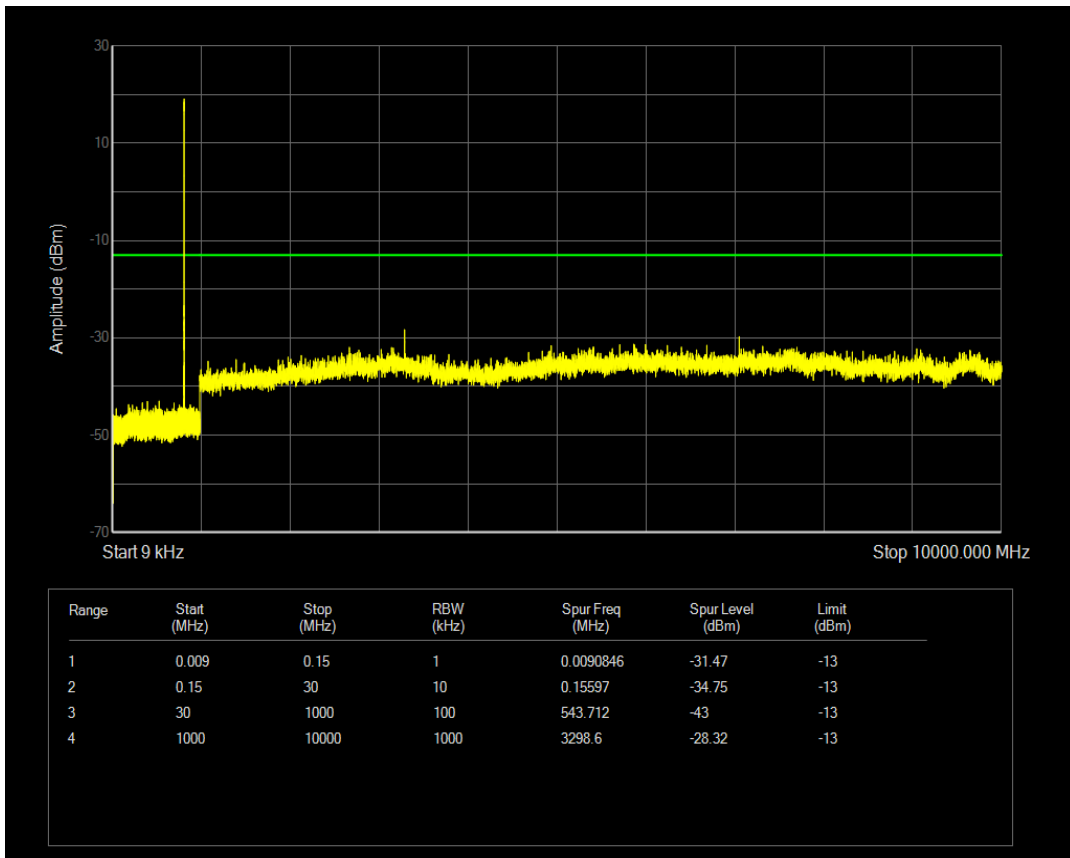

Band4 QAM16 BW=20MHz Channel=20050 RB Size=1 Position=#0

Band4 QAM16 BW=20MHz Channel=20050 RB Size=100 Position=#0

Band4 QPSK BW=20MHz Channel=20175 RB Size=100 Position=#0

Band4 QPSK BW=20MHz Channel=20175 RB Size=1 Position=#0

Band4 QAM16 BW=20MHz Channel=20175 RB Size=1 Position=#0

Band4 QAM16 BW=20MHz Channel=20175 RB Size=100 Position=#0

Band4 QPSK BW=20MHz Channel=20300 RB Size=1 Position=#0

Band4 QPSK BW=20MHz Channel=20300 RB Size=100 Position=#0

Band4 QAM16 BW=20MHz Channel=20300 RB Size=100 Position=#0

Band4 QAM16 BW=20MHz Channel=20300 RB Size=1 Position=#0

Band5 QPSK BW=1.4MHz Channel=20407 RB Size=6 Position=#0

Band5 QPSK BW=1.4MHz Channel=20407 RB Size=1 Position=#0