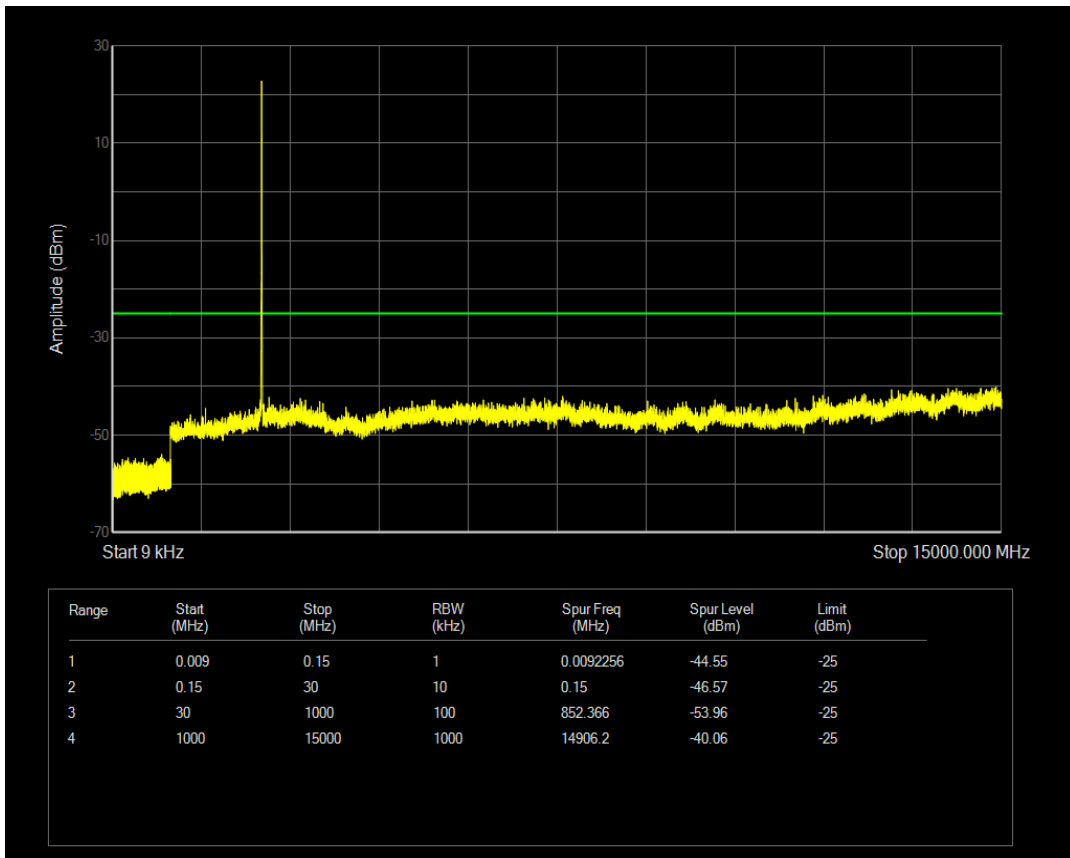

Band7 QAM16 BW=5MHz Channel=21100 RB Size=25 Position=#0

Band7 QAM16 BW=5MHz Channel=21100 RB Size=1 Position=#0