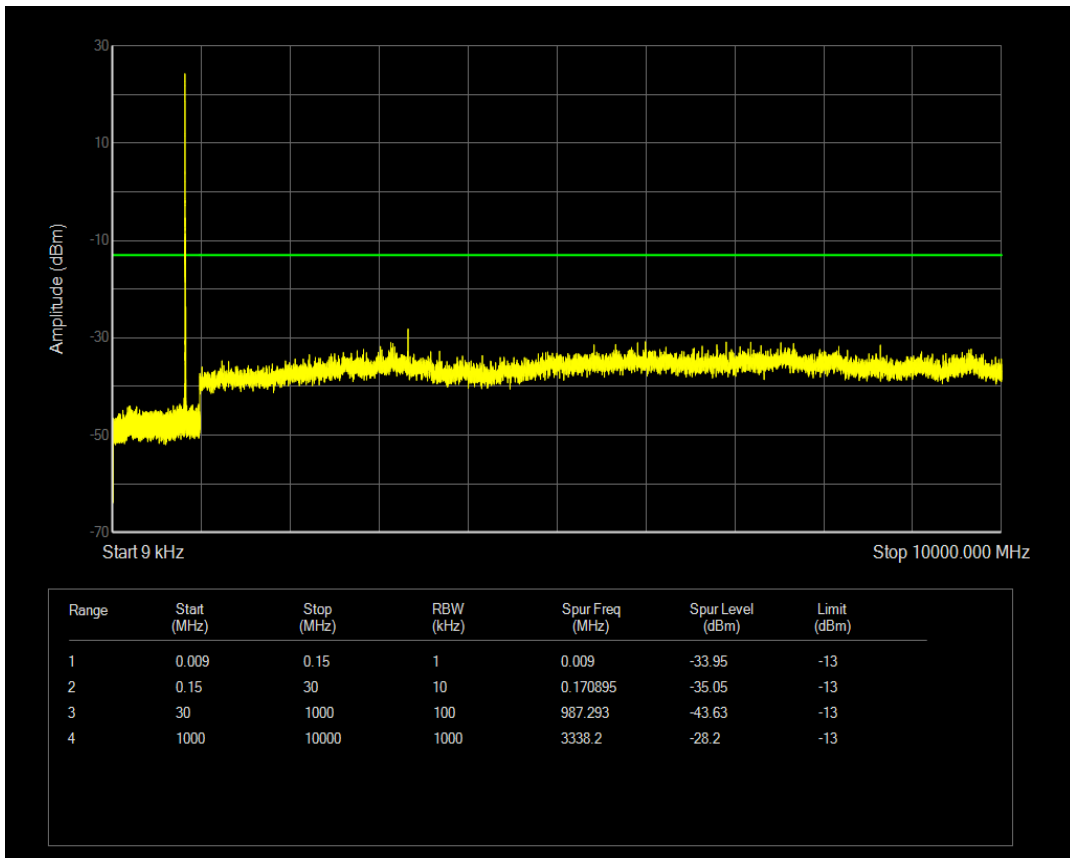

Band5 QAM16 BW=5MHz Channel=20525 RB Size=1 Position=#0

Band5 QAM16 BW=5MHz Channel=20525 RB Size=25 Position=#0