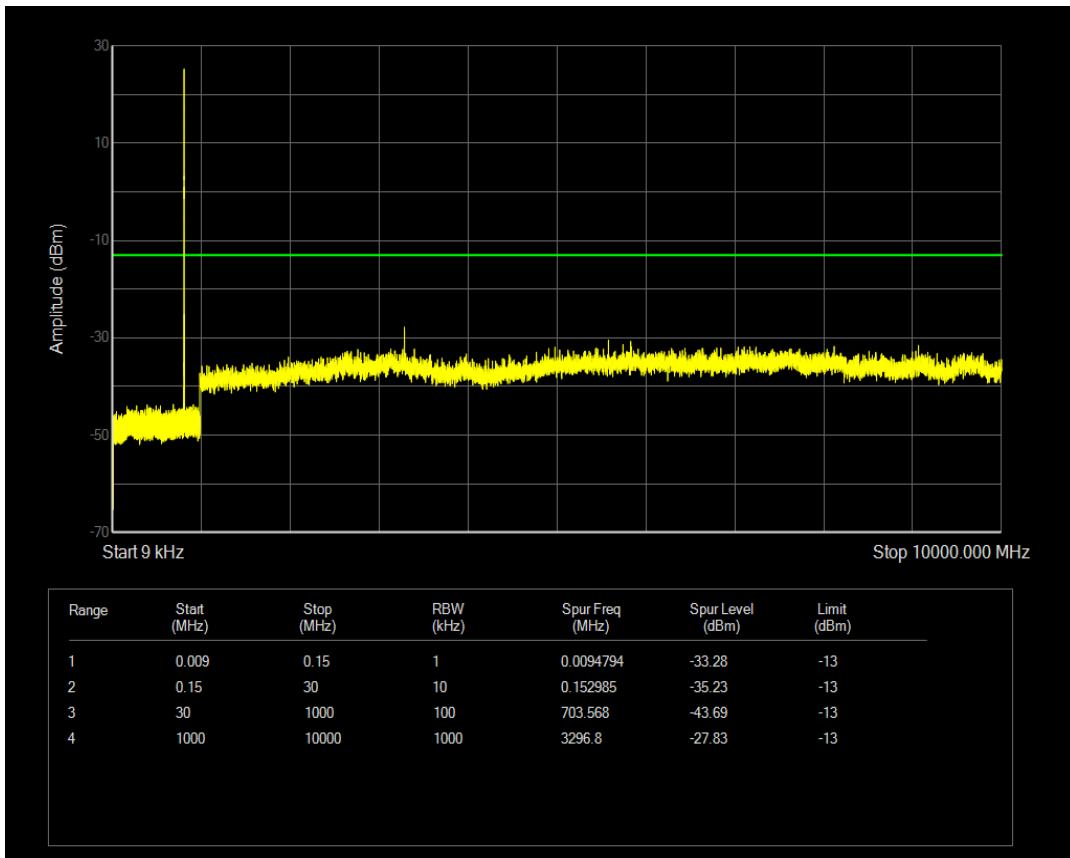

Band4 QAM16 BW=20MHz Channel=20175 RB Size=1 Position=#0

Band4 QAM16 BW=20MHz Channel=20175 RB Size=100 Position=#0

Band4 QPSK BW=20MHz Channel=20300 RB Size=1 Position=#0

Band4 QPSK BW=20MHz Channel=20300 RB Size=100 Position=#0

Band4 QAM16 BW=20MHz Channel=20300 RB Size=100 Position=#0

Band4 QAM16 BW=20MHz Channel=20300 RB Size=1 Position=#0

Band5 QPSK BW=1.4MHz Channel=20407 RB Size=6 Position=#0

Band5 QPSK BW=1.4MHz Channel=20407 RB Size=1 Position=#0

Band5 QAM16 BW=1.4MHz Channel=20407 RB Size=1 Position=#0

Band5 QPSK BW=1.4MHz Channel=20525 RB Size=1 Position=#0

Band5 QAM16 BW=1.4MHz Channel=20407 RB Size=6 Position=#0

Band5 QAM16 BW=1.4MHz Channel=20525 RB Size=1 Position=#0