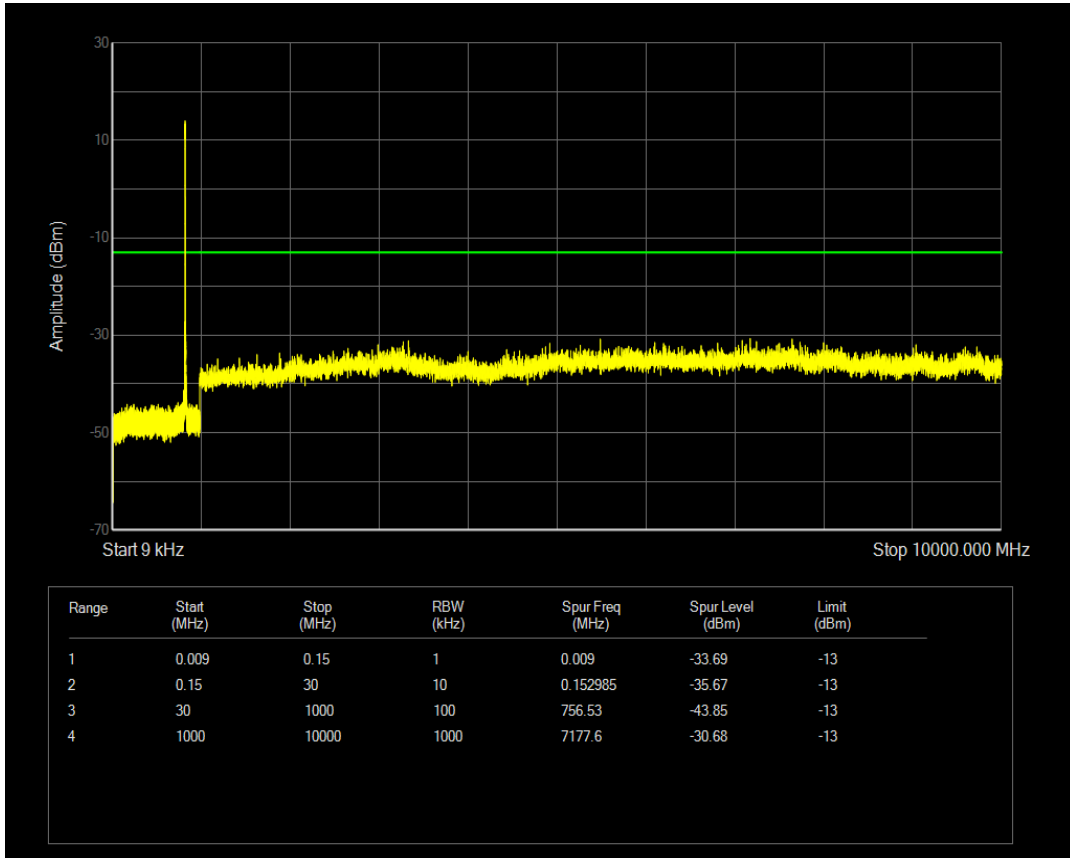

Band5 QAM16 BW=5MHz Channel=20425 RB Size=1 Position=#0

Band5 QAM16 BW=5MHz Channel=20425 RB Size=25 Position=#0

Band5 QPSK BW=5MHz Channel=20525 RB Size=1 Position=#0

Band5 QPSK BW=5MHz Channel=20525 RB Size=25 Position=#0