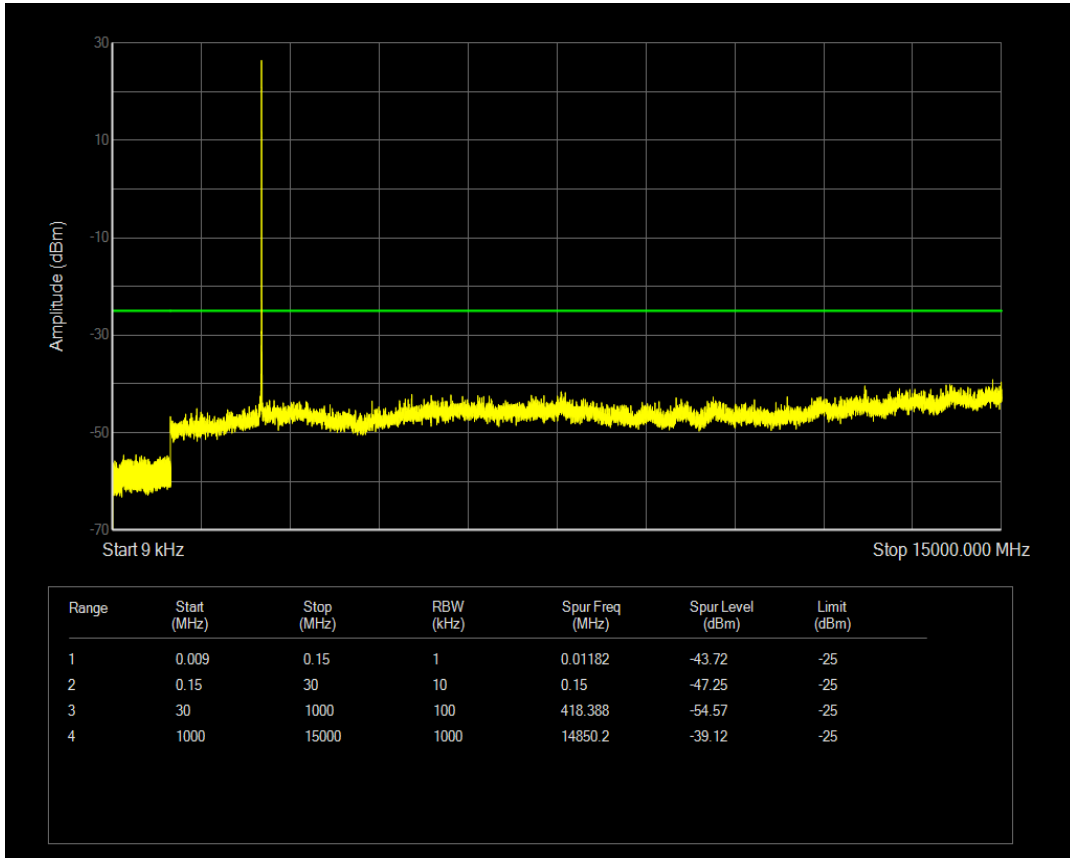

Band7 QAM16 BW=5MHz Channel=21100 RB Size=1 Position=#0

Band7 QPSK BW=5MHz Channel=21425 RB Size=1 Position=#0