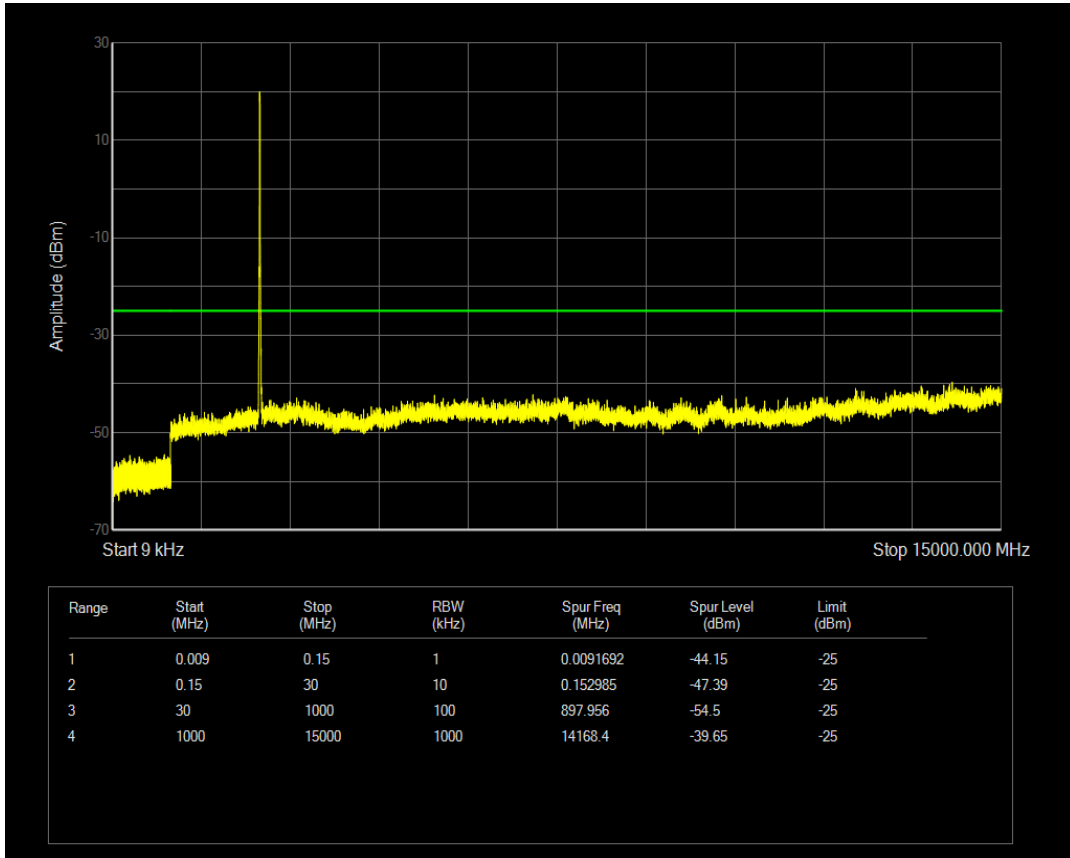

Band7 QAM16 BW=5MHz Channel=21425 RB Size=1 Position=#0

Band7 QPSK BW=10MHz Channel=20800 RB Size=1 Position=#0

Band7 QAM16 BW=5MHz Channel=21425 RB Size=25 Position=#0

Band7 QPSK BW=10MHz Channel=20800 RB Size=50 Position=#0

Band7 QAM16 BW=10MHz Channel=20800 RB Size=1 Position=#0

Band7 QAM16 BW=10MHz Channel=20800 RB Size=50 Position=#0

Band7 QPSK BW=10MHz Channel=21100 RB Size=1 Position=#0

Band7 QPSK BW=10MHz Channel=21100 RB Size=50 Position=#0