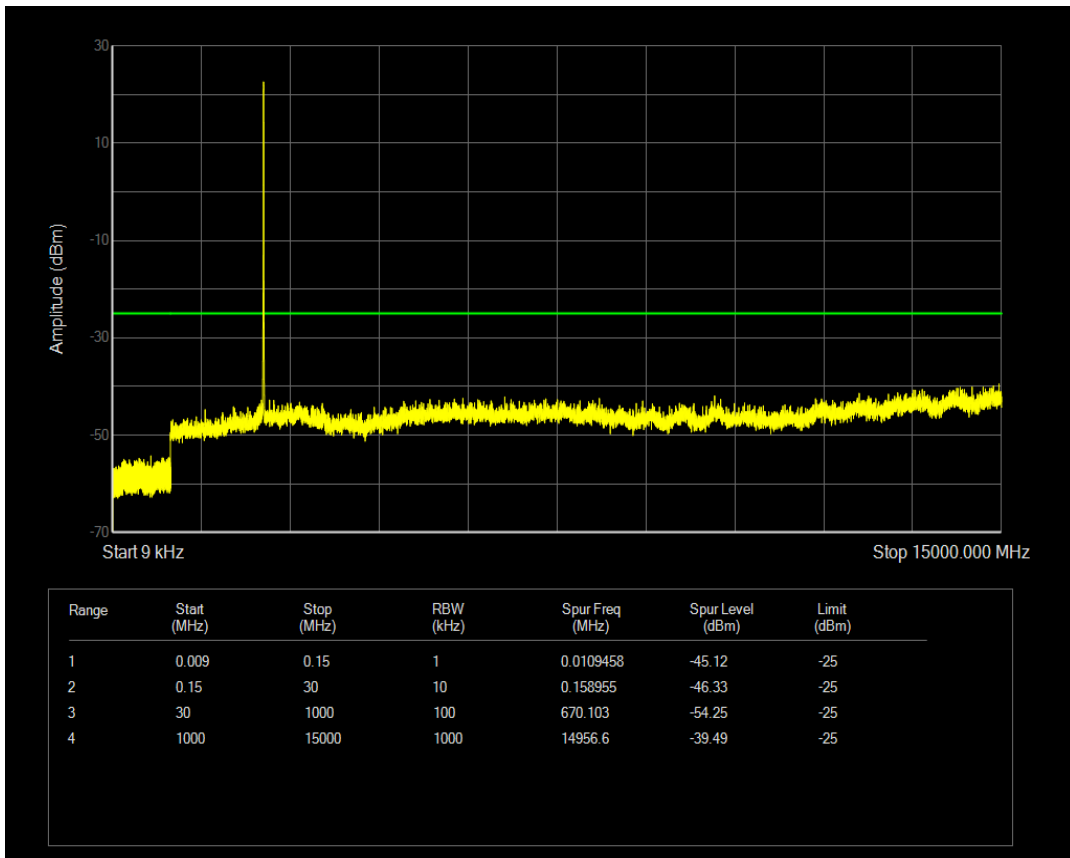

Band7 QAM16 BW=5MHz Channel=21425 RB Size=25 Position=#0

Band7 QPSK BW=10MHz Channel=20800 RB Size=50 Position=#0