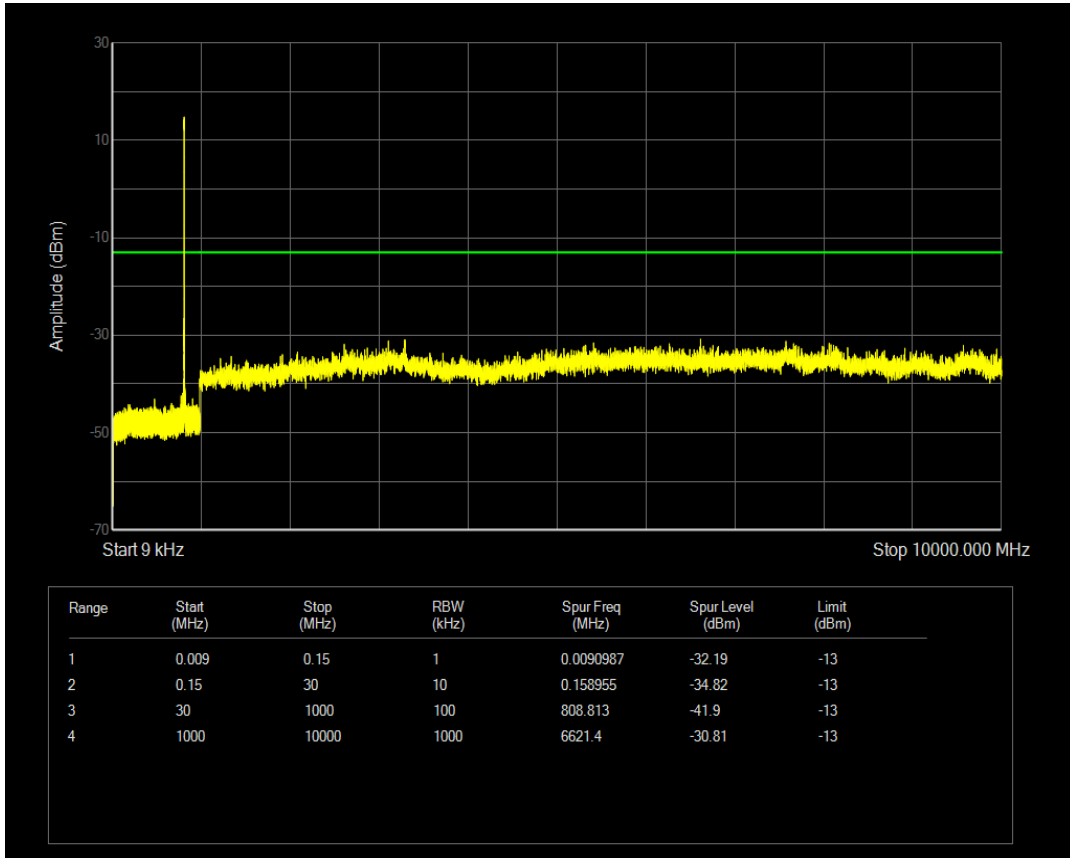

Band5 QAM16 BW=3MHz Channel=20415 RB Size=15 Position=#0

Band5 QPSK BW=3MHz Channel=20525 RB Size=1 Position=#0