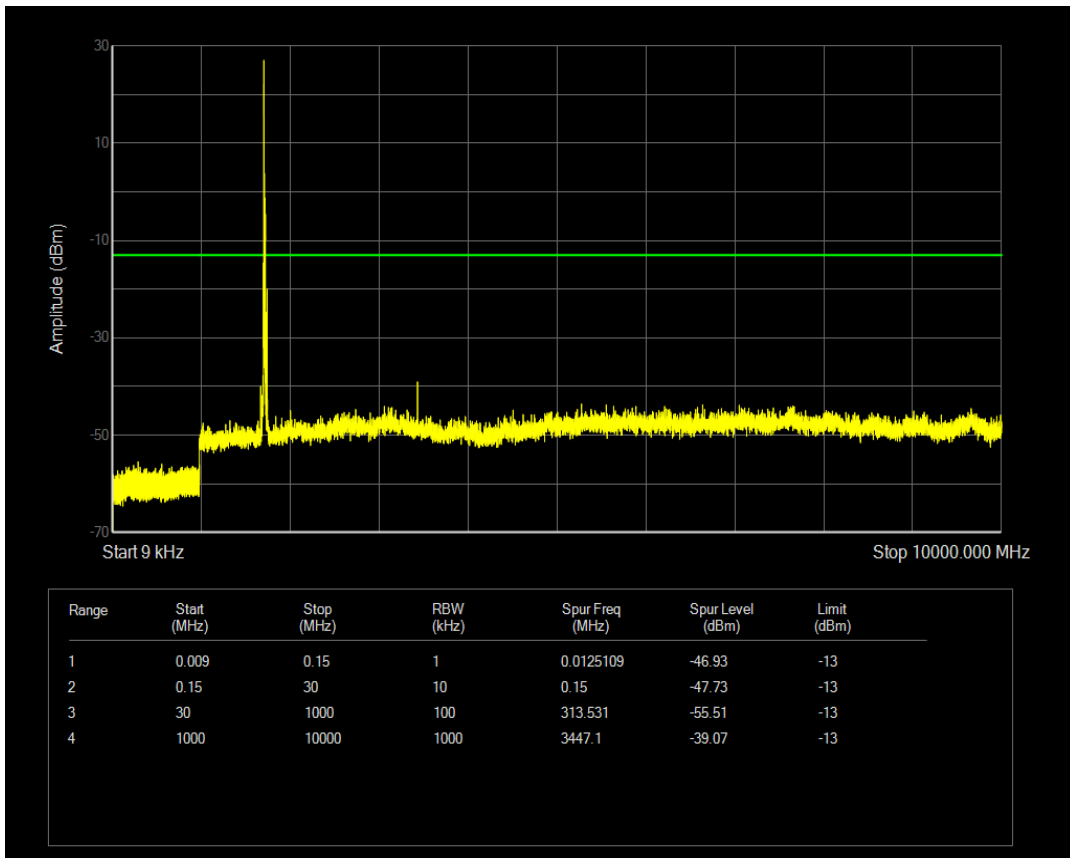

Band4 QAM16 BW=20MHz Channel=20050 RB Size=1 Position=#0

Band4 QAM16 BW=20MHz Channel=20050 RB Size=100 Position=#0

Band4 QPSK BW=20MHz Channel=20175 RB Size=100 Position=#0

Band4 QPSK BW=20MHz Channel=20175 RB Size=1 Position=#0

Band4 QAM16 BW=20MHz Channel=20175 RB Size=1 Position=#0

Band4 QAM16 BW=20MHz Channel=20175 RB Size=100 Position=#0

Band4 QPSK BW=20MHz Channel=20300 RB Size=1 Position=#0

Band4 QPSK BW=20MHz Channel=20300 RB Size=100 Position=#0

Band4 QAM16 BW=20MHz Channel=20300 RB Size=100 Position=#0

Band4 QAM16 BW=20MHz Channel=20300 RB Size=1 Position=#0

Band5 QPSK BW=1.4MHz Channel=20407 RB Size=6 Position=#0

Band5 QPSK BW=1.4MHz Channel=20407 RB Size=1 Position=#0