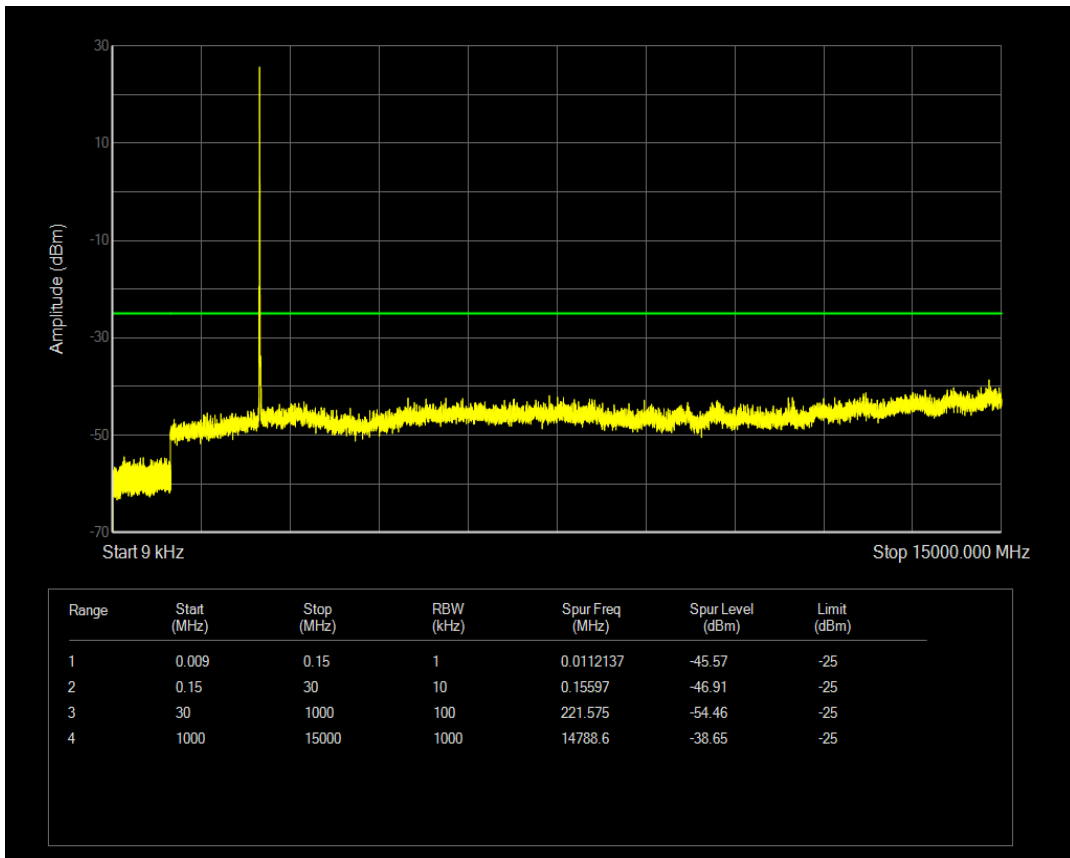

Band7 QAM16 BW=5MHz Channel=21425 RB Size=1 Position=#0

Band7 QPSK BW=10MHz Channel=20800 RB Size=1 Position=#0

Band7 QAM16 BW=5MHz Channel=21425 RB Size=25 Position=#0

Band7 QPSK BW=10MHz Channel=20800 RB Size=50 Position=#0

Band7 QAM16 BW=10MHz Channel=20800 RB Size=1 Position=#0

Band7 QAM16 BW=10MHz Channel=20800 RB Size=50 Position=#0

Band7 QPSK BW=10MHz Channel=21100 RB Size=1 Position=#0

Band7 QPSK BW=10MHz Channel=21100 RB Size=50 Position=#0