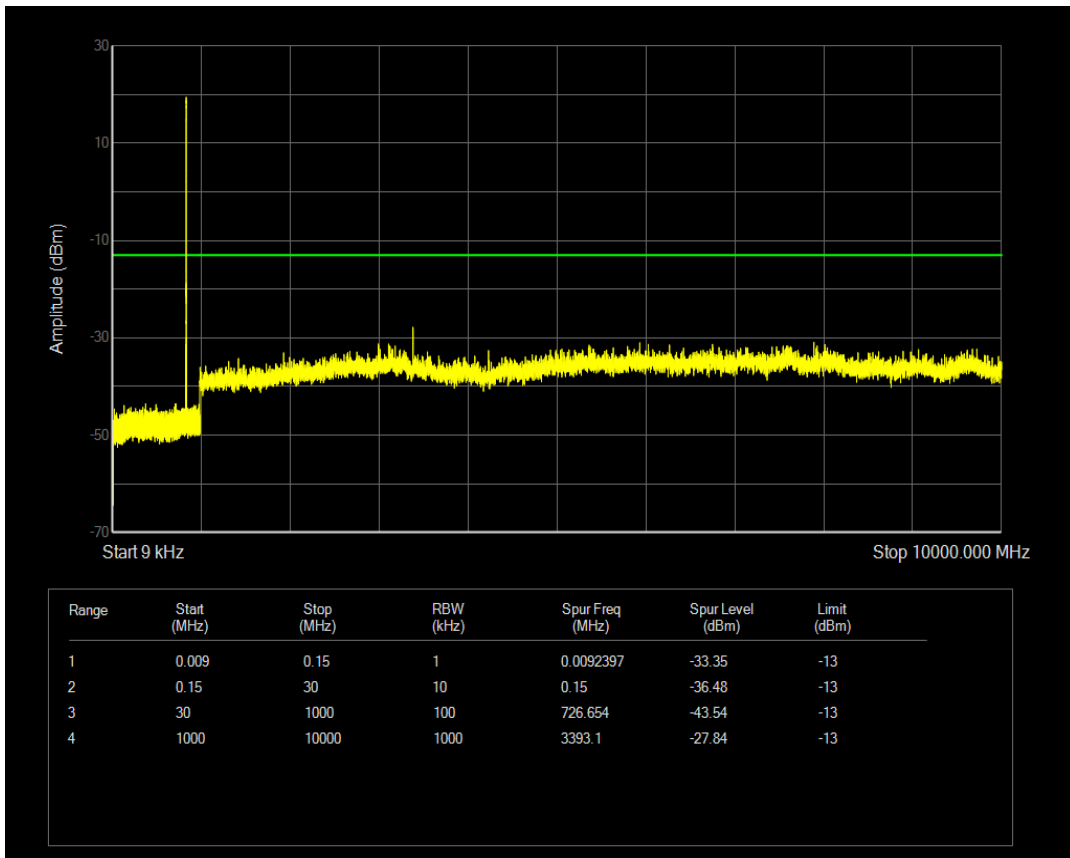

Band4 QAM16 BW=20MHz Channel=20300 RB Size=100 Position=#0

Band4 QAM16 BW=20MHz Channel=20300 RB Size=1 Position=#0

Band5 QPSK BW=1.4MHz Channel=20407 RB Size=6 Position=#0

Band5 QPSK BW=1.4MHz Channel=20407 RB Size=1 Position=#0

Band5 QAM16 BW=1.4MHz Channel=20407 RB Size=1 Position=#0

Band5 QPSK BW=1.4MHz Channel=20525 RB Size=1 Position=#0

Band5 QAM16 BW=1.4MHz Channel=20407 RB Size=6 Position=#0

Band5 QAM16 BW=1.4MHz Channel=20525 RB Size=1 Position=#0

Band5 QPSK BW=1.4MHz Channel=20525 RB Size=6 Position=#0

Band5 QAM16 BW=1.4MHz Channel=20525 RB Size=6 Position=#0

Band5 QPSK BW=1.4MHz Channel=20643 RB Size=6 Position=#0

Band5 QPSK BW=1.4MHz Channel=20643 RB Size=1 Position=#0