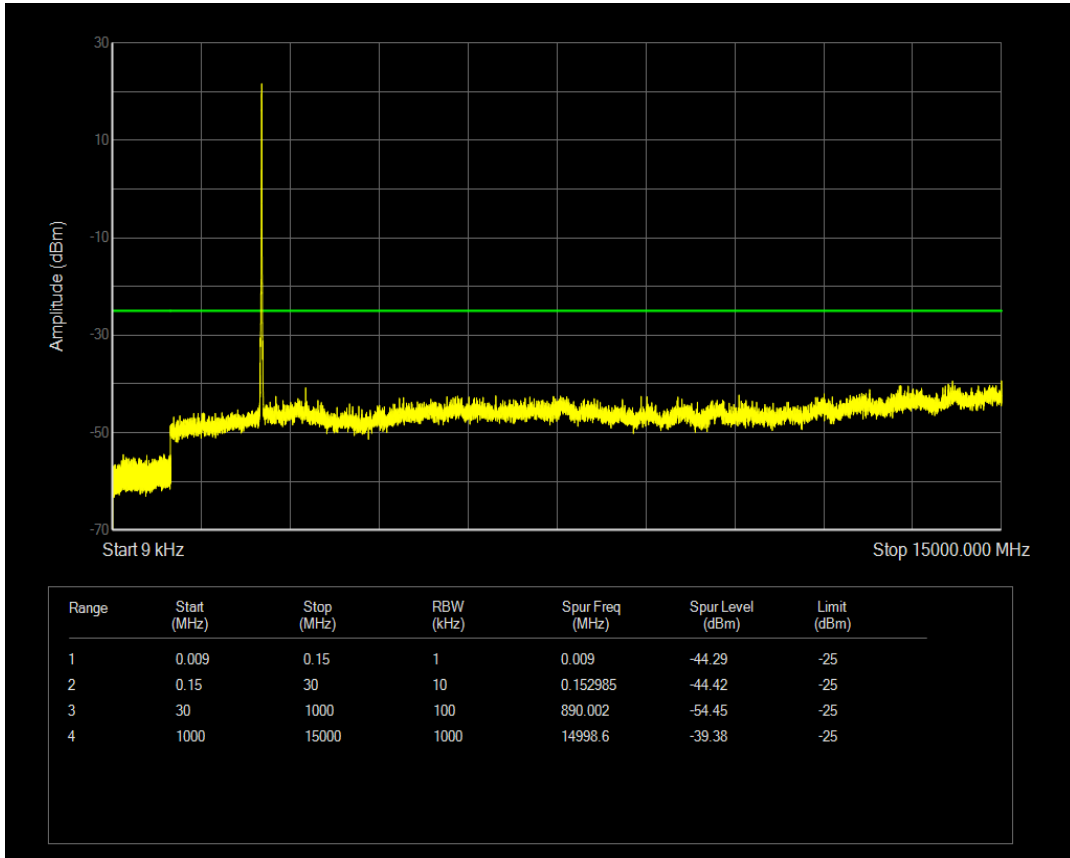

Band7 QAM16 BW=10MHz Channel=20800 RB Size=1 Position=#0

Band7 QAM16 BW=10MHz Channel=20800 RB Size=50 Position=#0

Band7 QPSK BW=10MHz Channel=21100 RB Size=1 Position=#0

Band7 QPSK BW=10MHz Channel=21100 RB Size=50 Position=#0

Band7 QAM16 BW=10MHz Channel=21100 RB Size=1 Position=#0

Band7 QAM16 BW=10MHz Channel=21100 RB Size=50 Position=#0

Band7 QPSK BW=10MHz Channel=21400 RB Size=1 Position=#0

Band7 QPSK BW=10MHz Channel=21400 RB Size=50 Position=#0