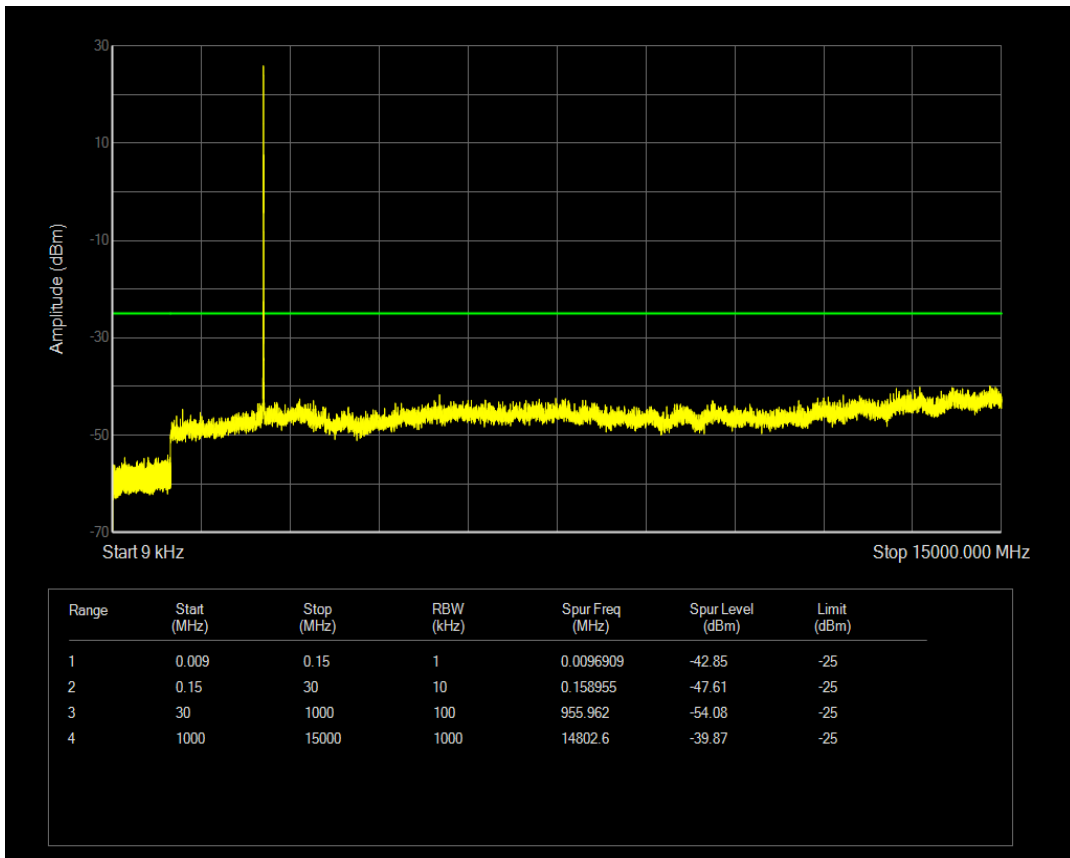

Band7 QAM16 BW=5MHz Channel=21100 RB Size=25 Position=#0

Band7 QAM16 BW=5MHz Channel=21100 RB Size=1 Position=#0

Band7 QPSK BW=5MHz Channel=21425 RB Size=1 Position=#0

Band7 QPSK BW=5MHz Channel=21425 RB Size=25 Position=#0

Band7 QAM16 BW=5MHz Channel=21425 RB Size=1 Position=#0

Band7 QPSK BW=10MHz Channel=20800 RB Size=1 Position=#0

Band7 QAM16 BW=5MHz Channel=21425 RB Size=25 Position=#0

Band7 QPSK BW=10MHz Channel=20800 RB Size=50 Position=#0