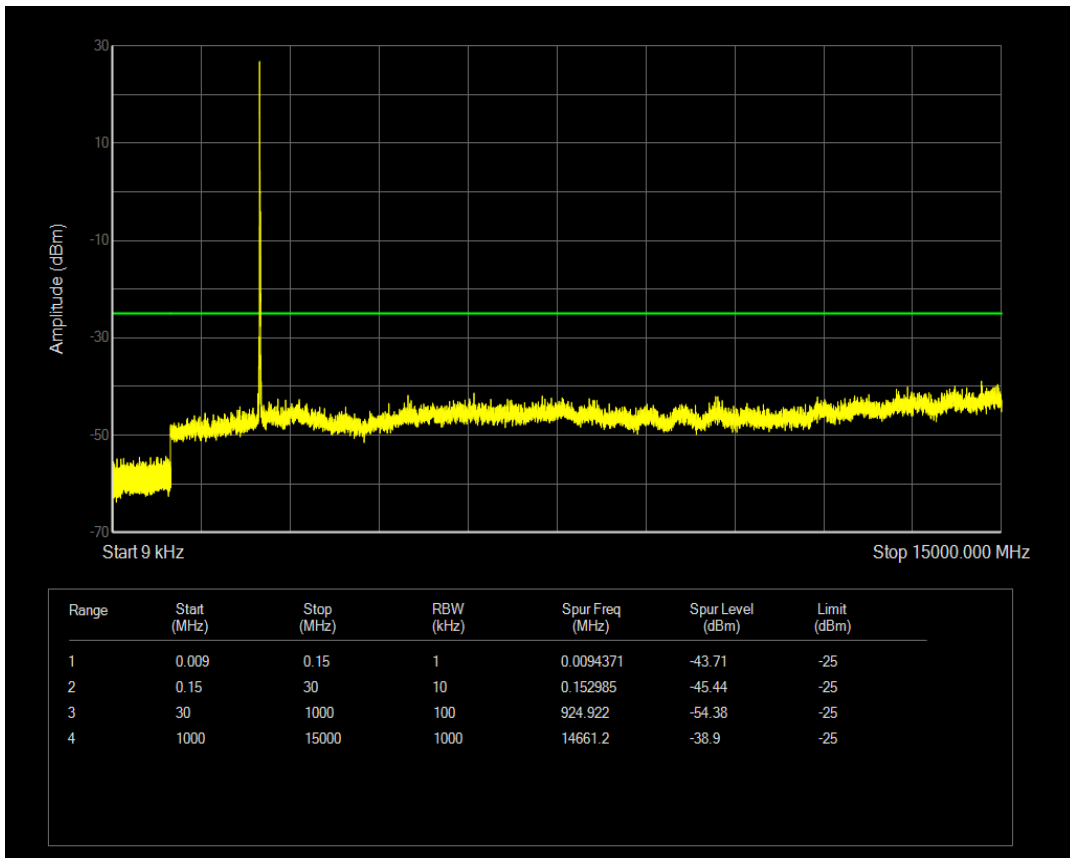

Band7 QPSK BW=15MHz Channel=20825 RB Size=1 Position=#0

Band7 QPSK BW=15MHz Channel=20825 RB Size=75 Position=#0