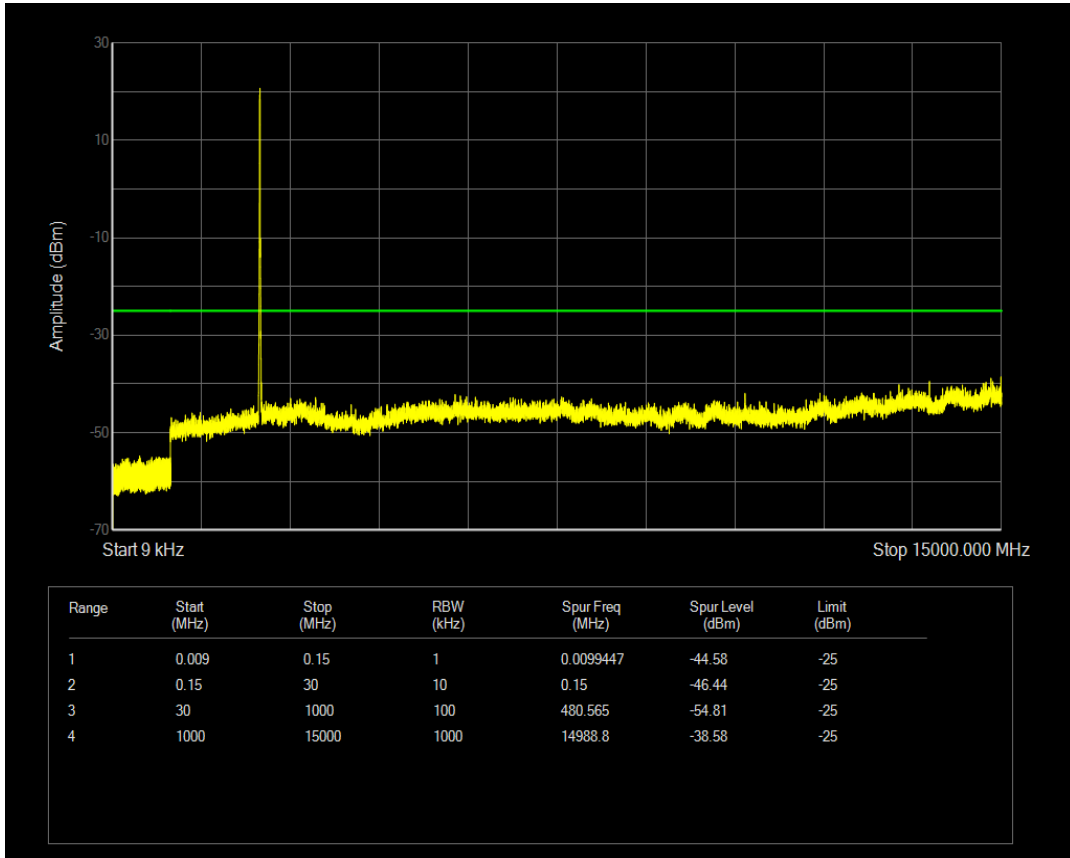

Band7 QAM16 BW=5MHz Channel=21425 RB Size=1 Position=#0

Band7 QPSK BW=10MHz Channel=20800 RB Size=1 Position=#0

Band7 QAM16 BW=5MHz Channel=21425 RB Size=25 Position=#0

Band7 QPSK BW=10MHz Channel=20800 RB Size=50 Position=#0

Band7 QAM16 BW=10MHz Channel=20800 RB Size=1 Position=#0

Band7 QAM16 BW=10MHz Channel=20800 RB Size=50 Position=#0

Band7 QPSK BW=10MHz Channel=21100 RB Size=1 Position=#0

Band7 QPSK BW=10MHz Channel=21100 RB Size=50 Position=#0