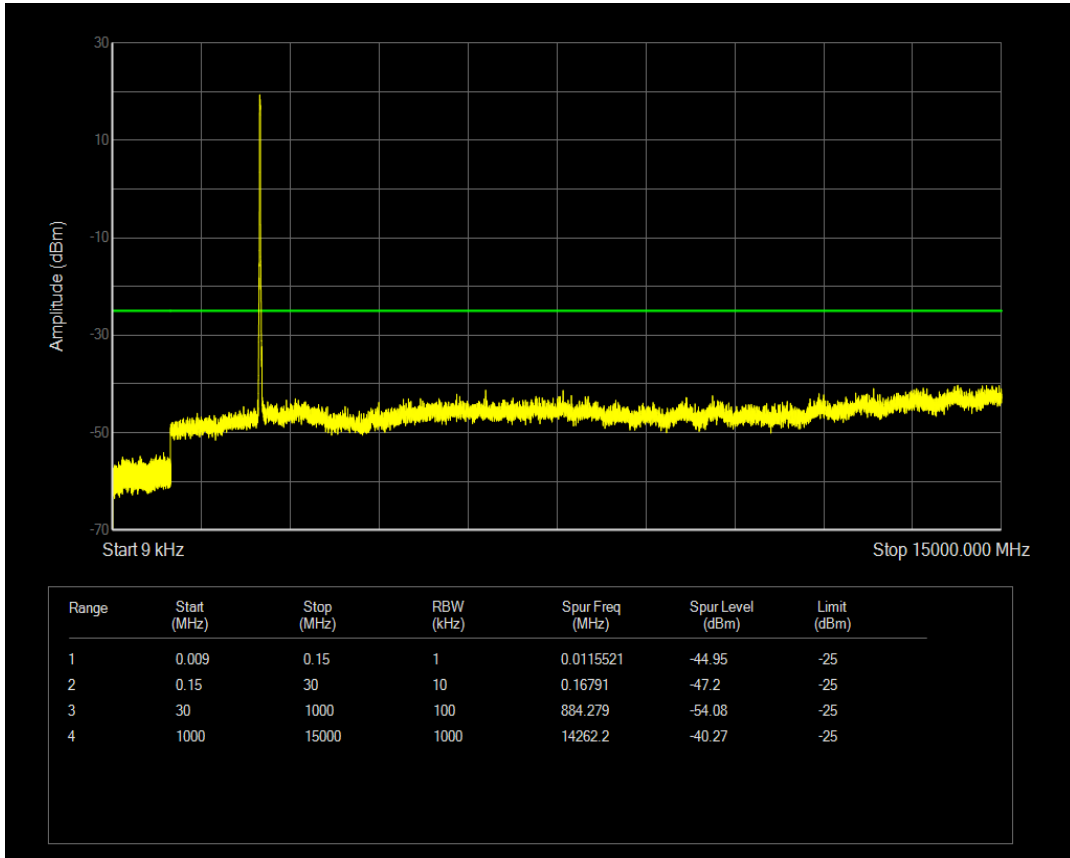

Band7 QAM16 BW=10MHz Channel=21400 RB Size=1 Position=#0

Band7 QAM16 BW=10MHz Channel=21400 RB Size=50 Position=#0

Band7 QPSK BW=15MHz Channel=20825 RB Size=1 Position=#0

Band7 QPSK BW=15MHz Channel=20825 RB Size=75 Position=#0