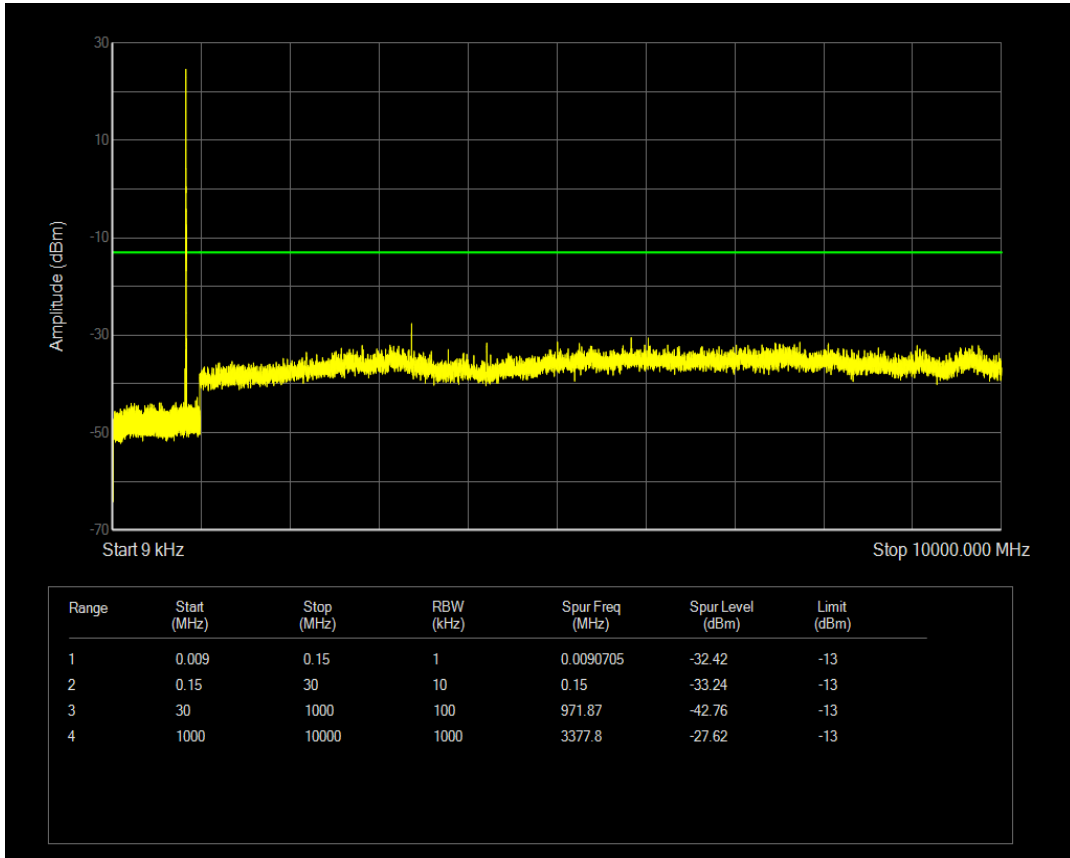

Band5 QAM16 BW=5MHz Channel=20625 RB Size=1 Position=#0

Band5 QPSK BW=10MHz Channel=20450 RB Size=1 Position=#0