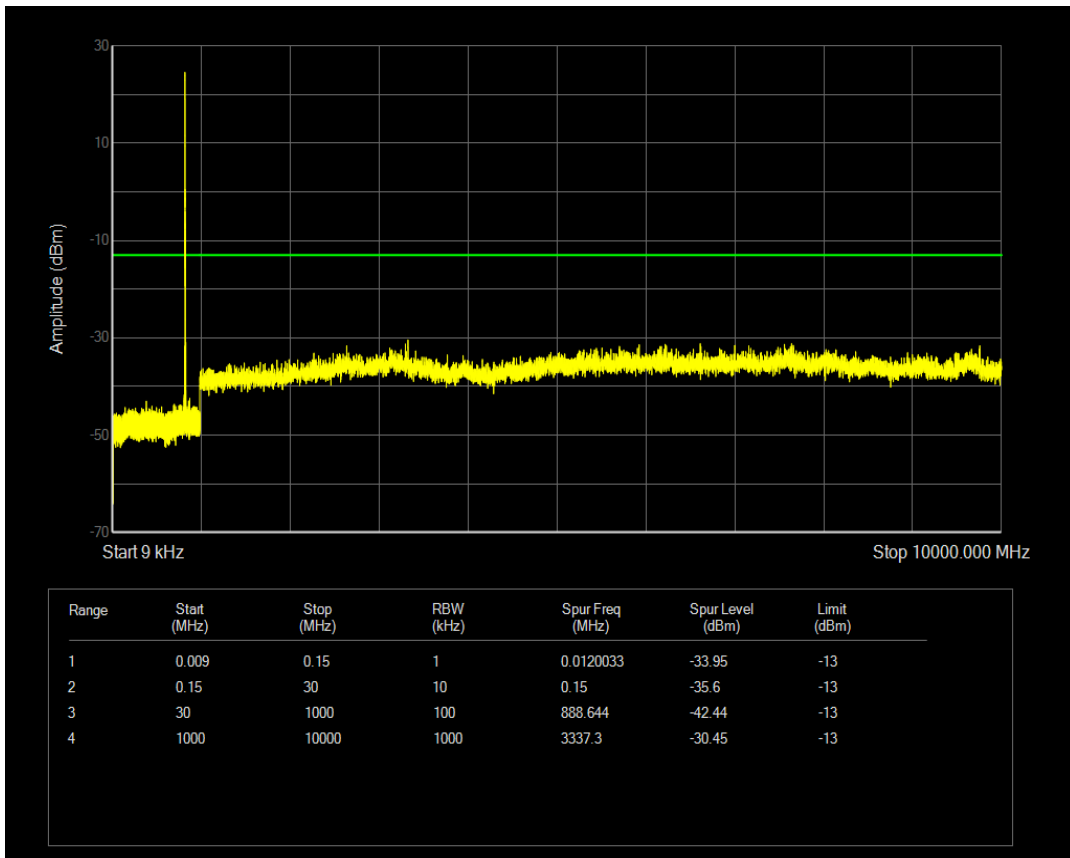

Band5 QPSK BW=5MHz Channel=20525 RB Size=1 Position=#0

Band5 QPSK BW=5MHz Channel=20525 RB Size=25 Position=#0