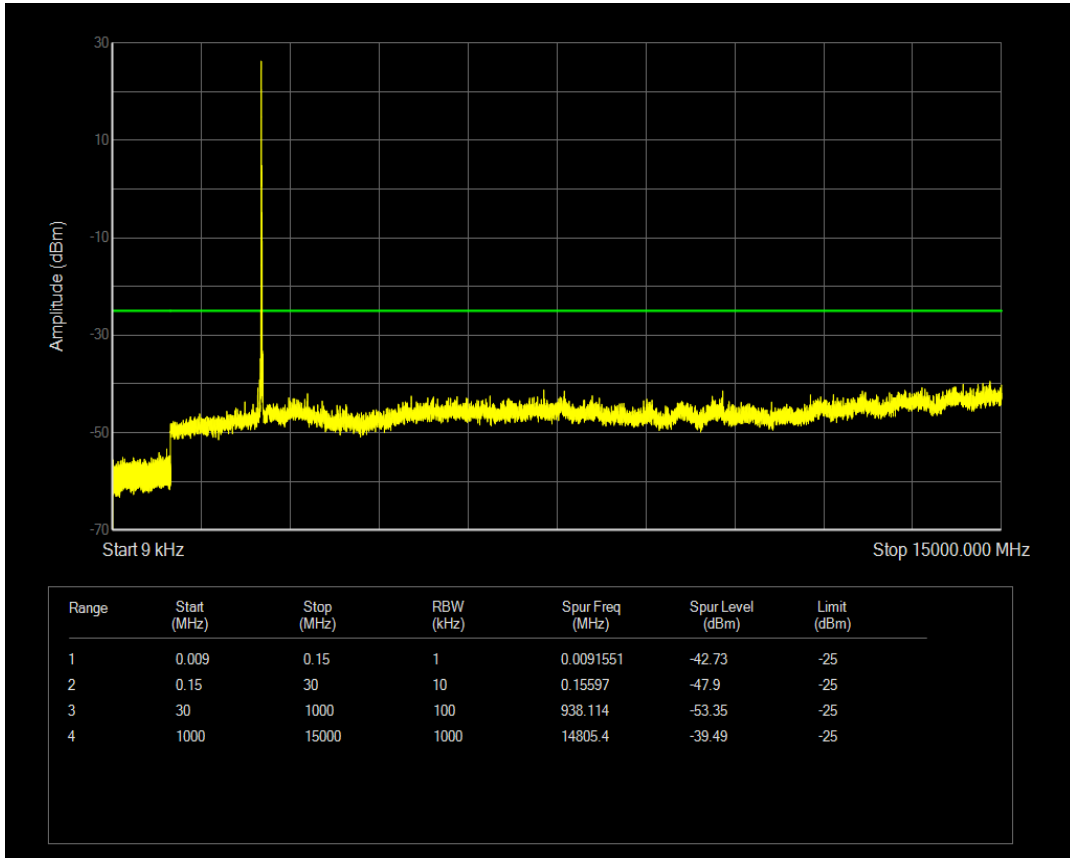

Band7 QAM16 BW=15MHz Channel=21100 RB Size=1 Position=#0

Band7 QPSK BW=15MHz Channel=21375 RB Size=1 Position=#0