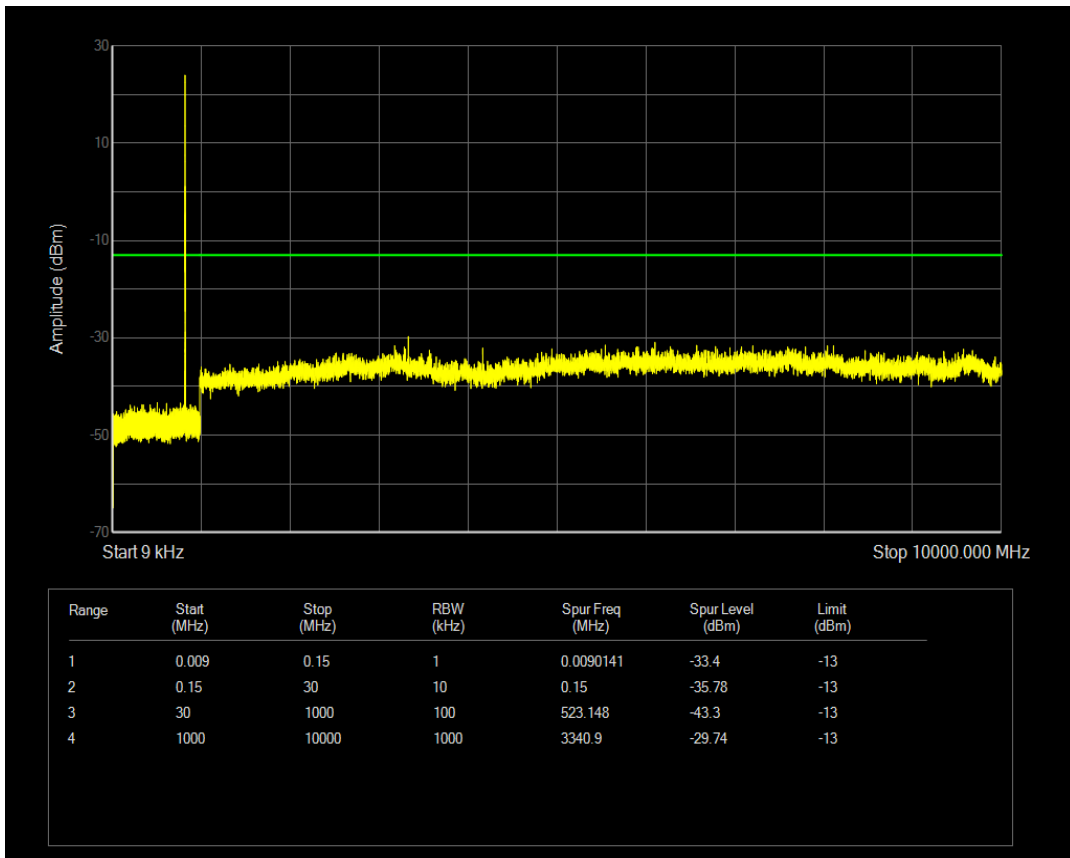

Band5 QPSK BW=3MHz Channel=20525 RB Size=1 Position=#0

Band5 QPSK BW=3MHz Channel=20525 RB Size=15 Position=#0