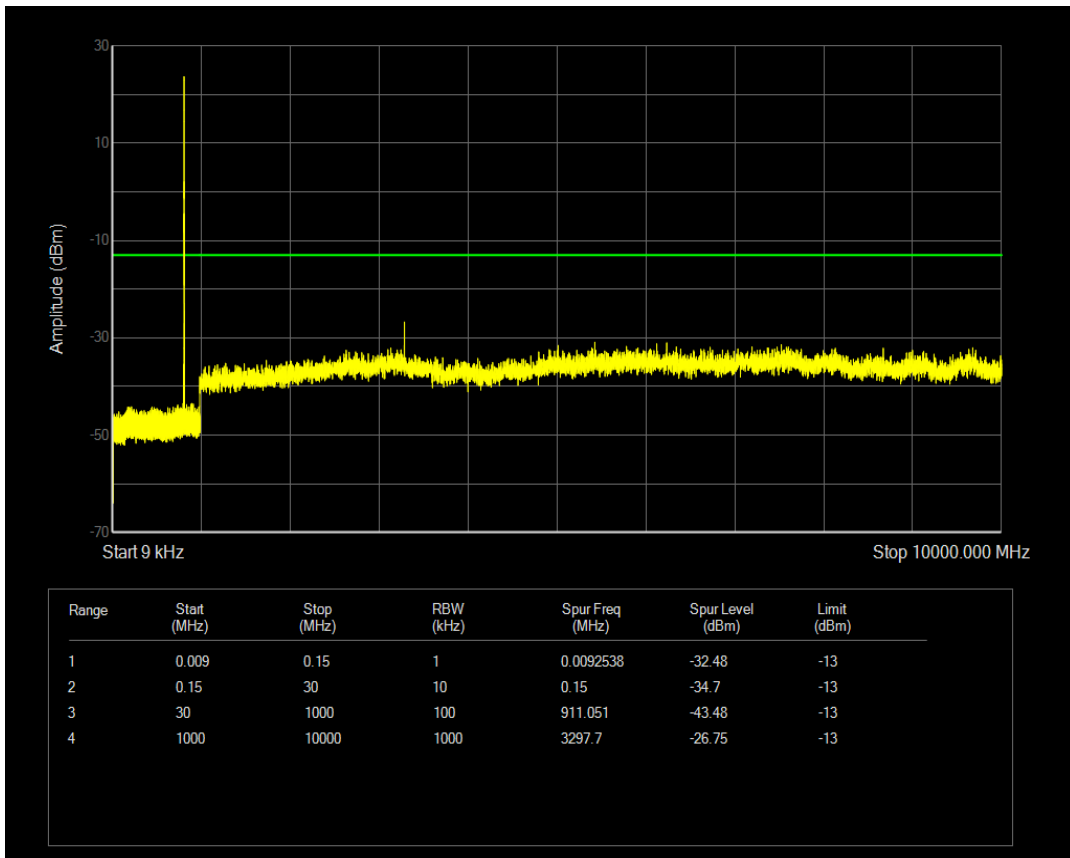

Band5 QAM16 BW=3MHz Channel=20415 RB Size=1 Position=#0

Band5 QAM16 BW=3MHz Channel=20415 RB Size=15 Position=#0