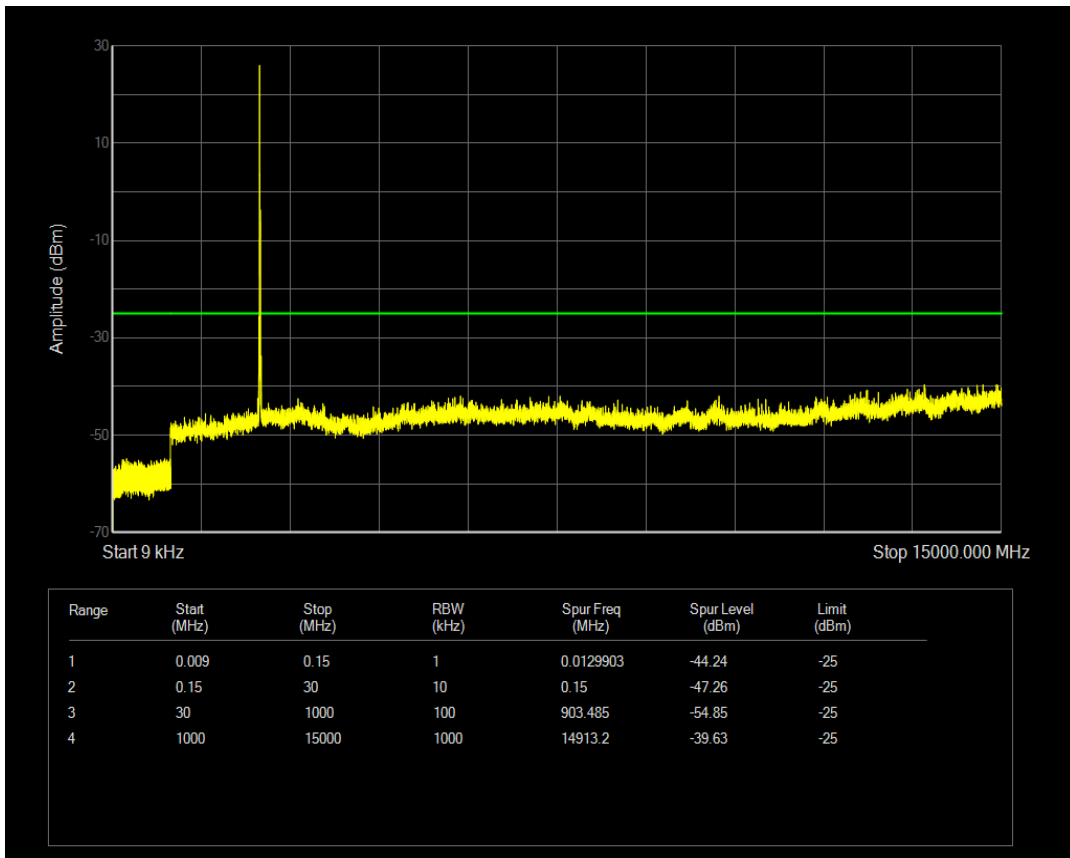

Band7 QAM16 BW=15MHz Channel=20825 RB Size=1 Position=#0

Band7 QAM16 BW=15MHz Channel=20825 RB Size=75 Position=#0