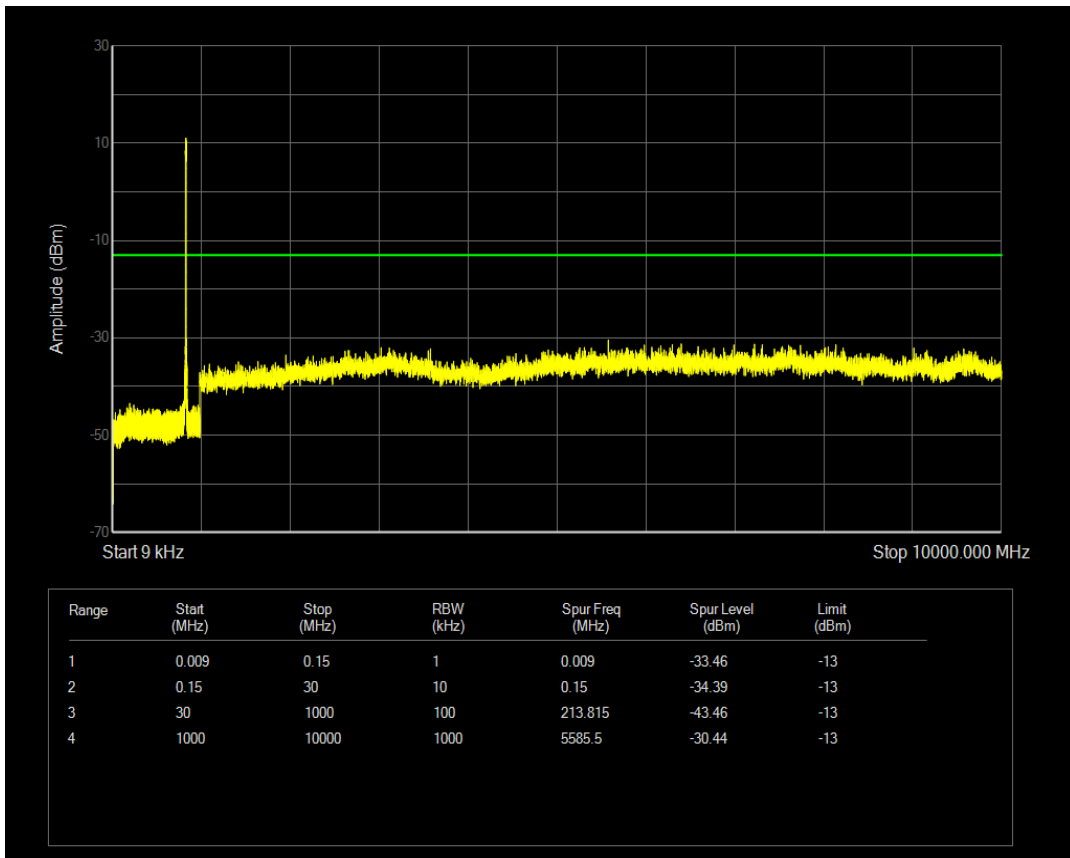

Band5 QAM16 BW=10MHz Channel=20600 RB Size=50 Position=#0

Band5 QAM16 BW=10MHz Channel=20600 RB Size=1 Position=#0