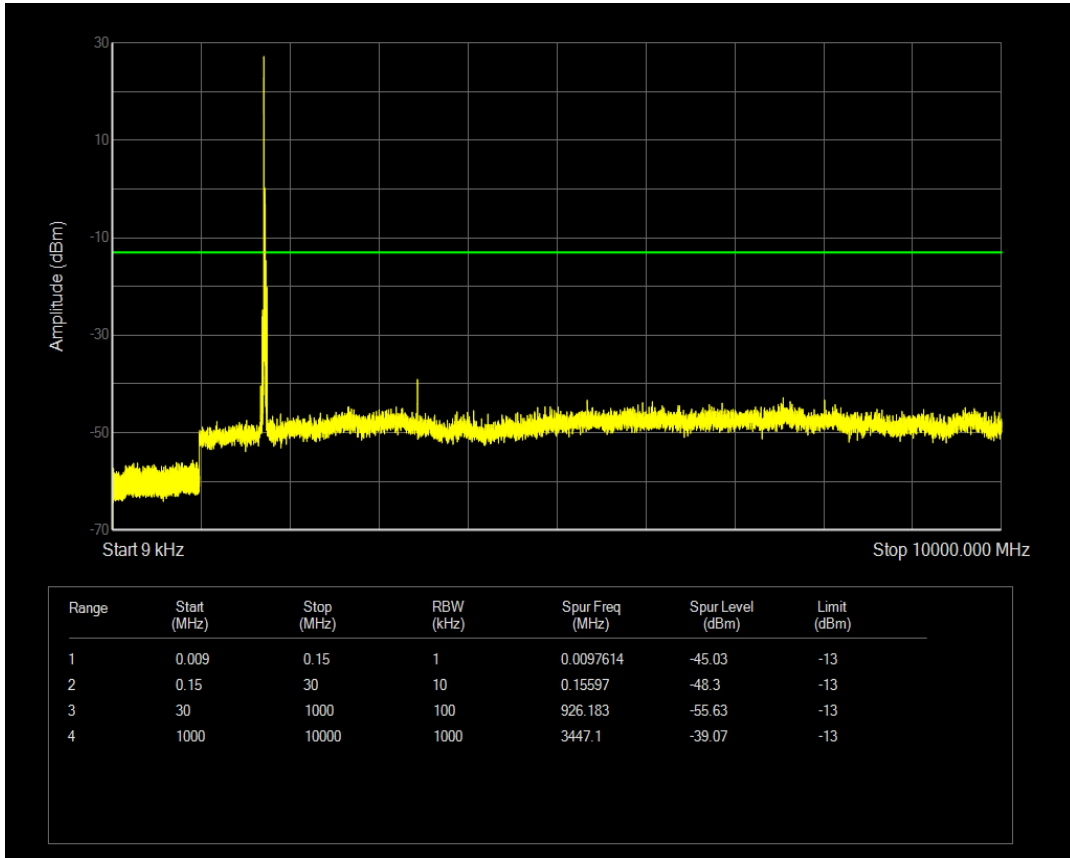

Band4 QAM16 BW=20MHz Channel=20050 RB Size=1 Position=#0

Band4 QAM16 BW=20MHz Channel=20050 RB Size=100 Position=#0

Band4 QPSK BW=20MHz Channel=20175 RB Size=100 Position=#0

Band4 QPSK BW=20MHz Channel=20175 RB Size=1 Position=#0

Band4 QAM16 BW=20MHz Channel=20175 RB Size=1 Position=#0

Band4 QAM16 BW=20MHz Channel=20175 RB Size=100 Position=#0

Band4 QPSK BW=20MHz Channel=20300 RB Size=1 Position=#0

Band4 QPSK BW=20MHz Channel=20300 RB Size=100 Position=#0

Band4 QAM16 BW=20MHz Channel=20300 RB Size=100 Position=#0

Band4 QAM16 BW=20MHz Channel=20300 RB Size=1 Position=#0

Band5 QPSK BW=1.4MHz Channel=20407 RB Size=6 Position=#0

Band5 QPSK BW=1.4MHz Channel=20407 RB Size=1 Position=#0