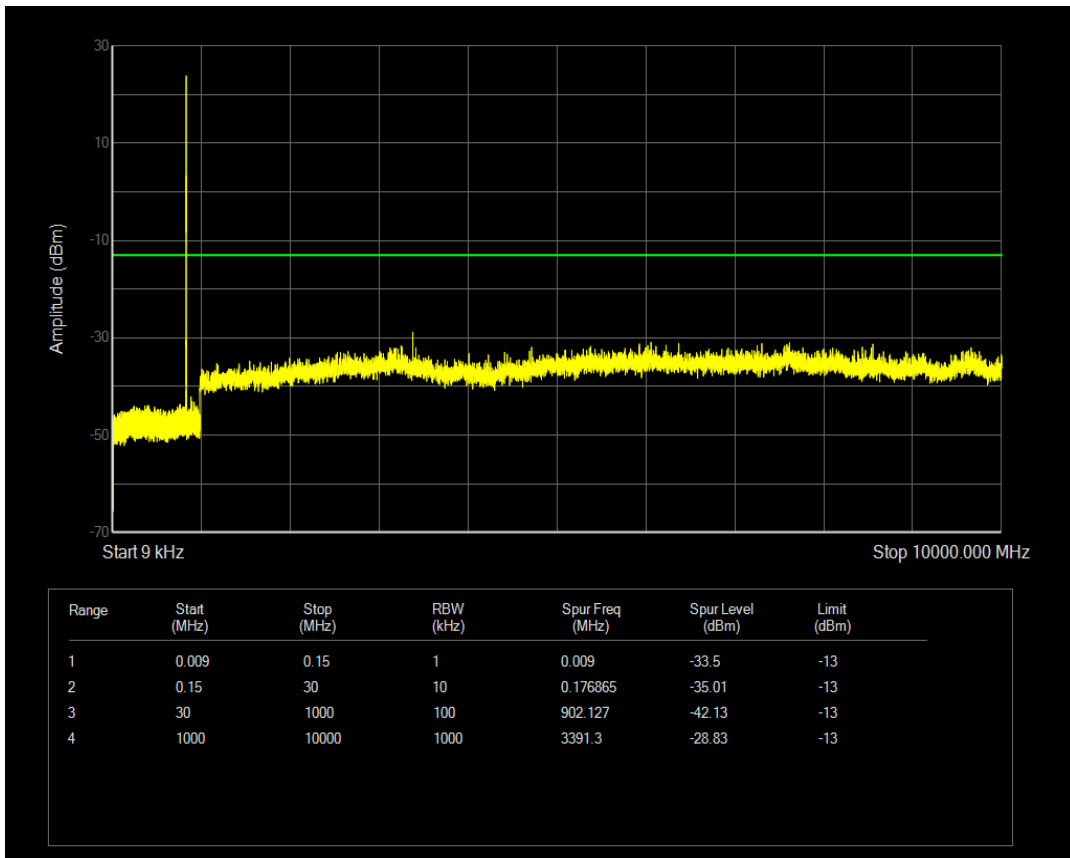

Band5 QAM16 BW=1.4MHz Channel=20643 RB Size=1 Position=#0

Band5 QPSK BW=3MHz Channel=20415 RB Size=1 Position=#0