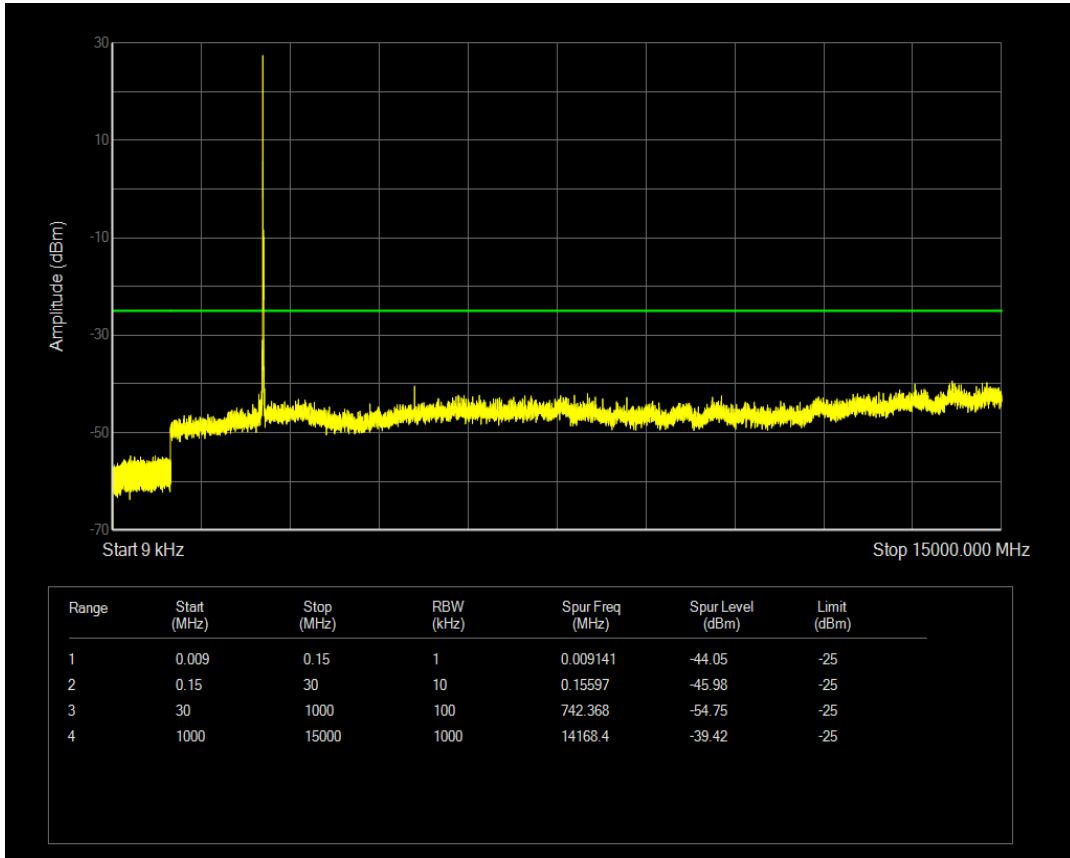

Band7 QAM16 BW=15MHz Channel=21100 RB Size=75 Position=#0

Band7 QAM16 BW=15MHz Channel=21100 RB Size=1 Position=#0

Band7 QPSK BW=15MHz Channel=21375 RB Size=1 Position=#0

Band7 QAM16 BW=15MHz Channel=21375 RB Size=1 Position=#0