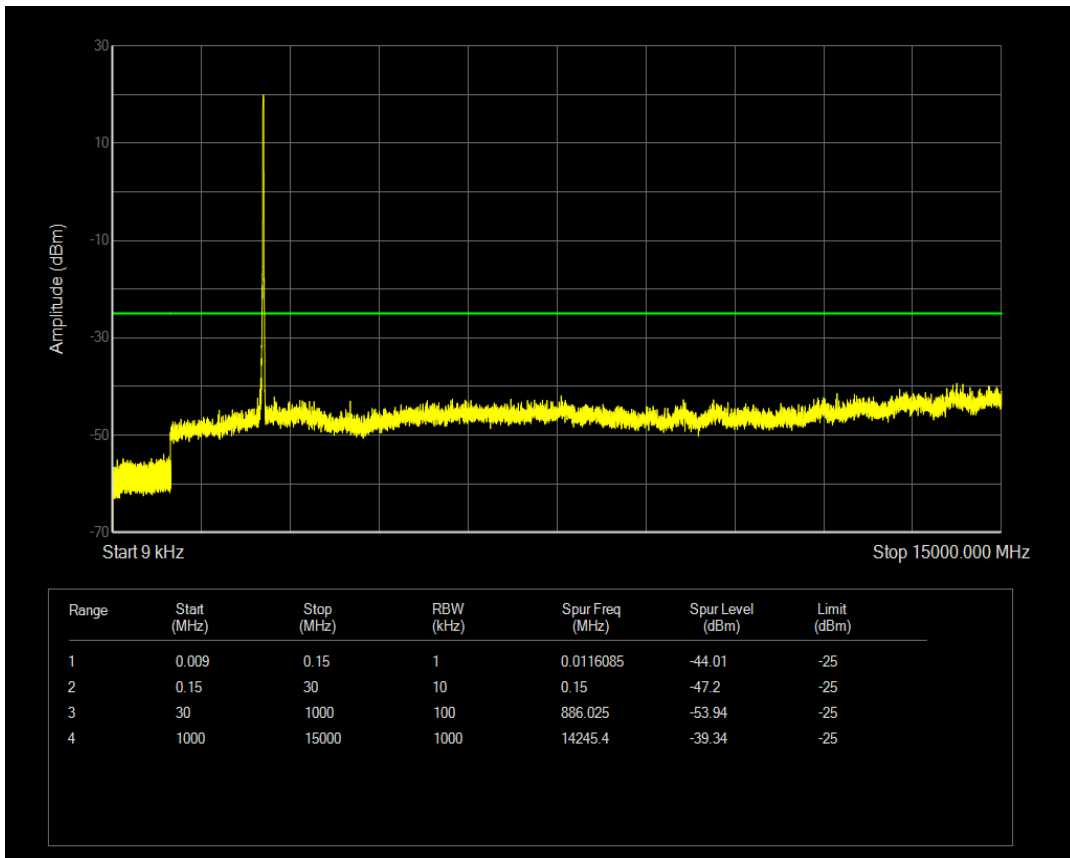

Band7 QAM16 BW=15MHz Channel=21100 RB Size=75 Position=#0

Band7 QAM16 BW=15MHz Channel=21100 RB Size=1 Position=#0

Band7 QPSK BW=15MHz Channel=21375 RB Size=1 Position=#0

Band7 QAM16 BW=15MHz Channel=21375 RB Size=1 Position=#0

Band7 QPSK BW=15MHz Channel=21375 RB Size=75 Position=#0

Band7 QAM16 BW=15MHz Channel=21375 RB Size=75 Position=#0

Band7 QPSK BW=20MHz Channel=20850 RB Size=100 Position=#0

Band7 QPSK BW=20MHz Channel=20850 RB Size=1 Position=#0