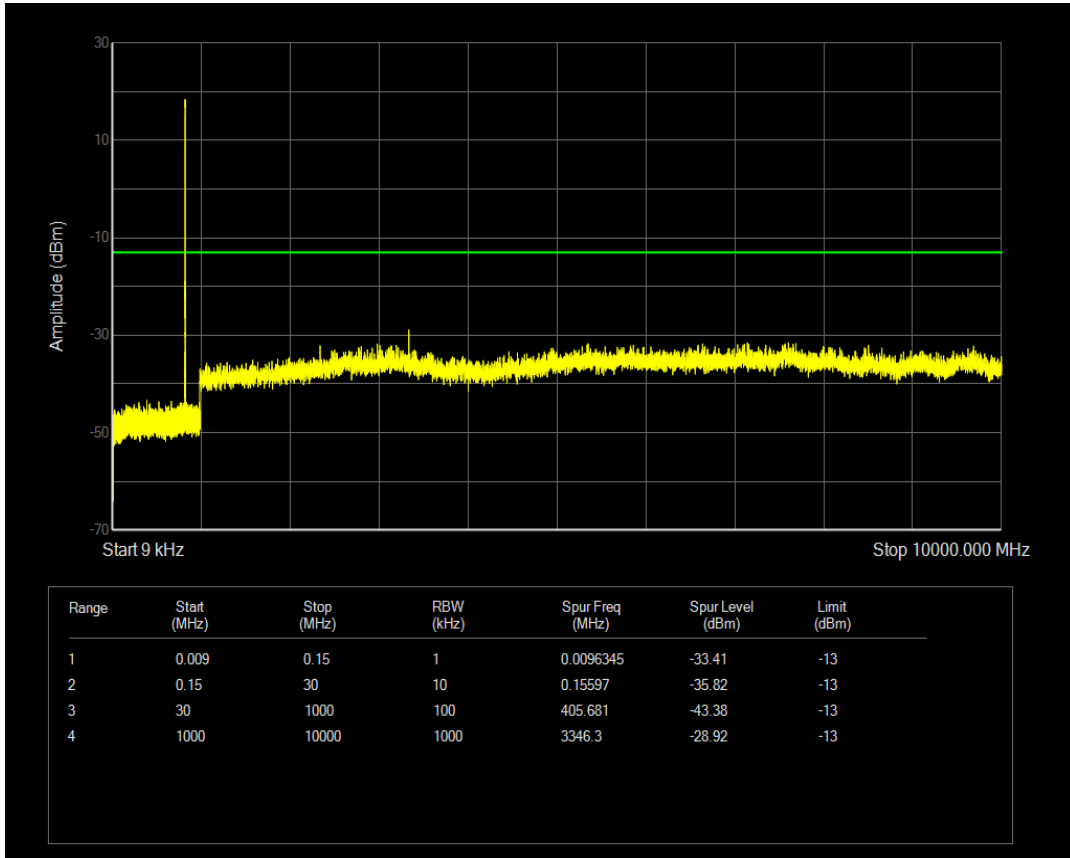

Band4 QAM16 BW=20MHz Channel=20300 RB Size=100 Position=#0

Band4 QAM16 BW=20MHz Channel=20300 RB Size=1 Position=#0

Band5 QPSK BW=1.4MHz Channel=20407 RB Size=6 Position=#0

Band5 QPSK BW=1.4MHz Channel=20407 RB Size=1 Position=#0

Band5 QAM16 BW=1.4MHz Channel=20407 RB Size=1 Position=#0

Band5 QPSK BW=1.4MHz Channel=20525 RB Size=1 Position=#0

Band5 QAM16 BW=1.4MHz Channel=20407 RB Size=6 Position=#0

Band5 QAM16 BW=1.4MHz Channel=20525 RB Size=1 Position=#0

Band5 QPSK BW=1.4MHz Channel=20525 RB Size=6 Position=#0

Band5 QAM16 BW=1.4MHz Channel=20525 RB Size=6 Position=#0

Band5 QPSK BW=1.4MHz Channel=20643 RB Size=6 Position=#0

Band5 QPSK BW=1.4MHz Channel=20643 RB Size=1 Position=#0