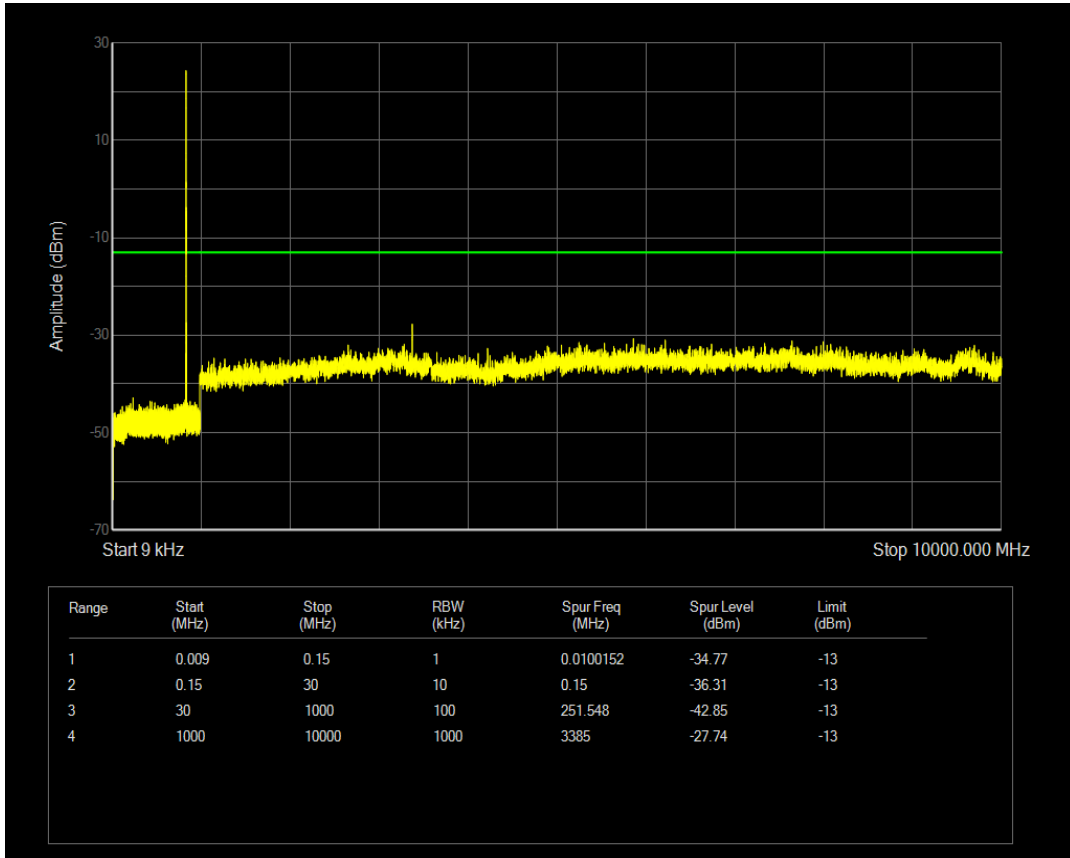

Band5 QPSK BW=3MHz Channel=20635 RB Size=1 Position=#0

Band5 QAM16 BW=3MHz Channel=20525 RB Size=15 Position=#0