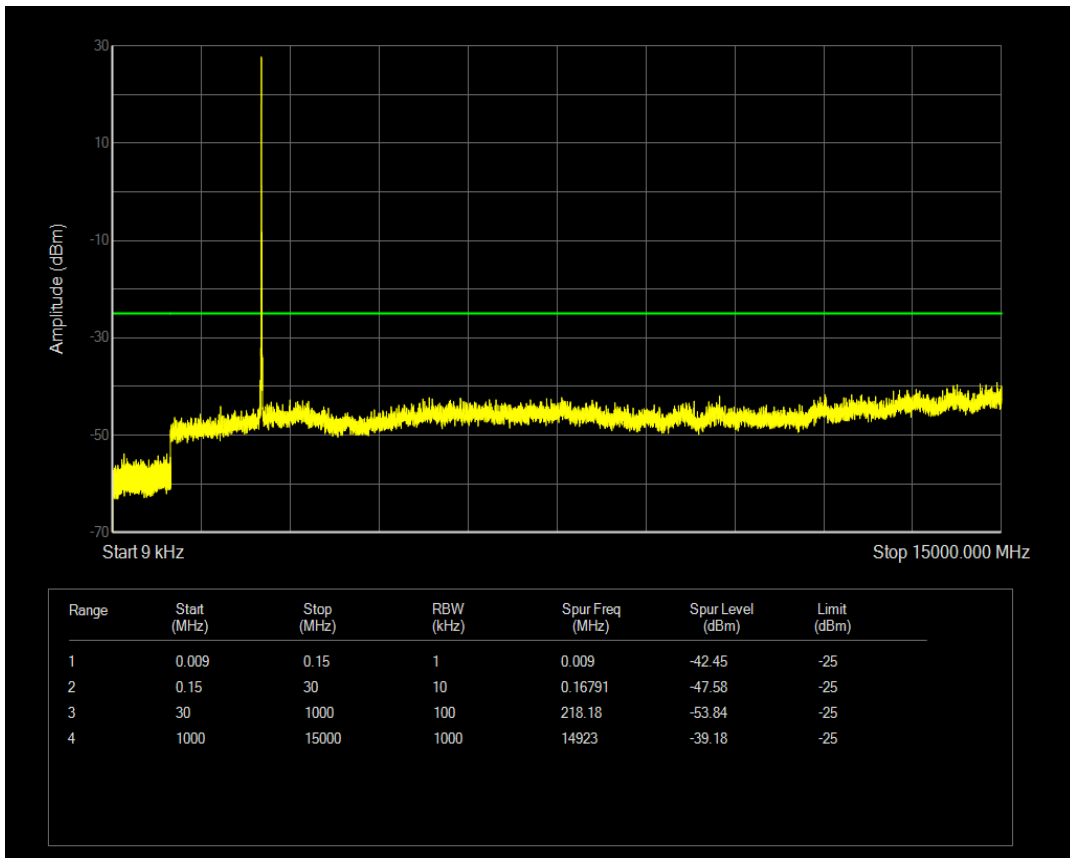

Band7 QAM16 BW=5MHz Channel=21425 RB Size=1 Position=#0

Band7 QPSK BW=10MHz Channel=20800 RB Size=1 Position=#0

Band7 QAM16 BW=5MHz Channel=21425 RB Size=25 Position=#0

Band7 QPSK BW=10MHz Channel=20800 RB Size=50 Position=#0

Band7 QAM16 BW=10MHz Channel=20800 RB Size=1 Position=#0

Band7 QAM16 BW=10MHz Channel=20800 RB Size=50 Position=#0

Band7 QPSK BW=10MHz Channel=21100 RB Size=1 Position=#0

Band7 QPSK BW=10MHz Channel=21100 RB Size=50 Position=#0