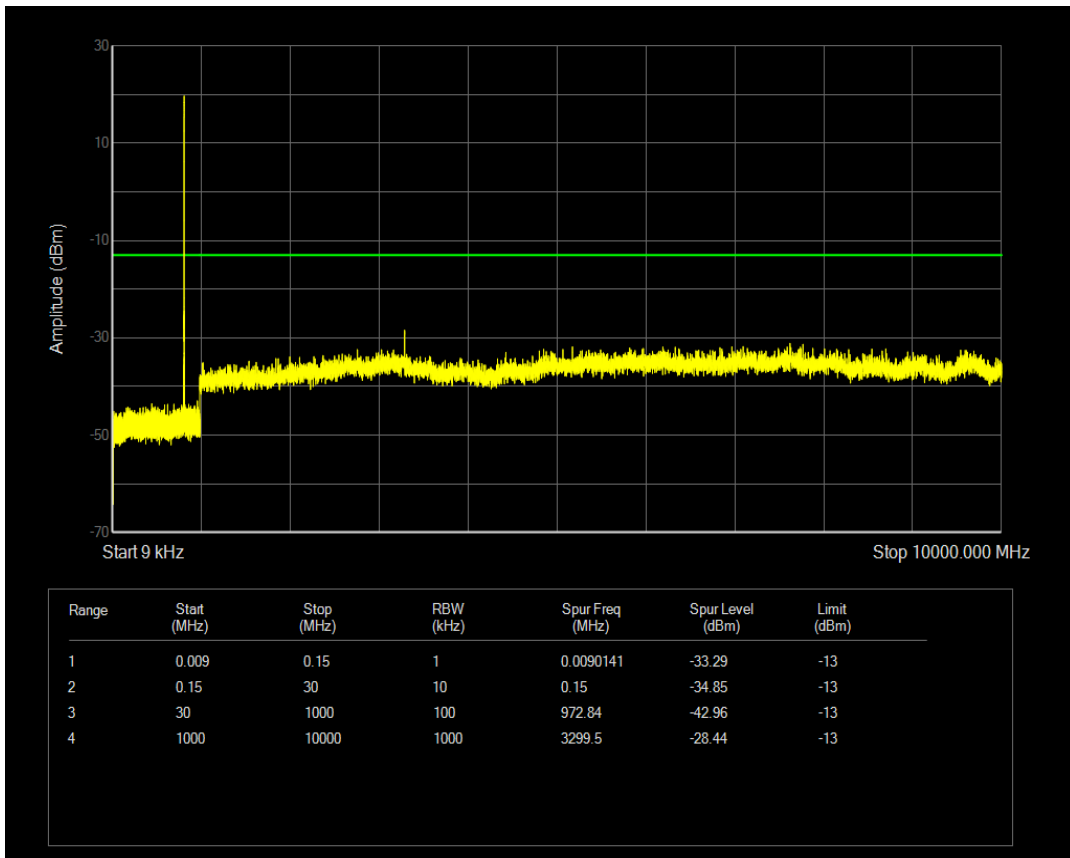

Band4 QAM16 BW=20MHz Channel=20175 RB Size=1 Position=#0

Band4 QAM16 BW=20MHz Channel=20175 RB Size=100 Position=#0

Band4 QPSK BW=20MHz Channel=20300 RB Size=1 Position=#0

Band4 QPSK BW=20MHz Channel=20300 RB Size=100 Position=#0

Band4 QAM16 BW=20MHz Channel=20300 RB Size=100 Position=#0

Band4 QAM16 BW=20MHz Channel=20300 RB Size=1 Position=#0

Band5 QPSK BW=1.4MHz Channel=20407 RB Size=6 Position=#0

Band5 QPSK BW=1.4MHz Channel=20407 RB Size=1 Position=#0

Band5 QAM16 BW=1.4MHz Channel=20407 RB Size=1 Position=#0

Band5 QPSK BW=1.4MHz Channel=20525 RB Size=1 Position=#0

Band5 QAM16 BW=1.4MHz Channel=20407 RB Size=6 Position=#0

Band5 QAM16 BW=1.4MHz Channel=20525 RB Size=1 Position=#0