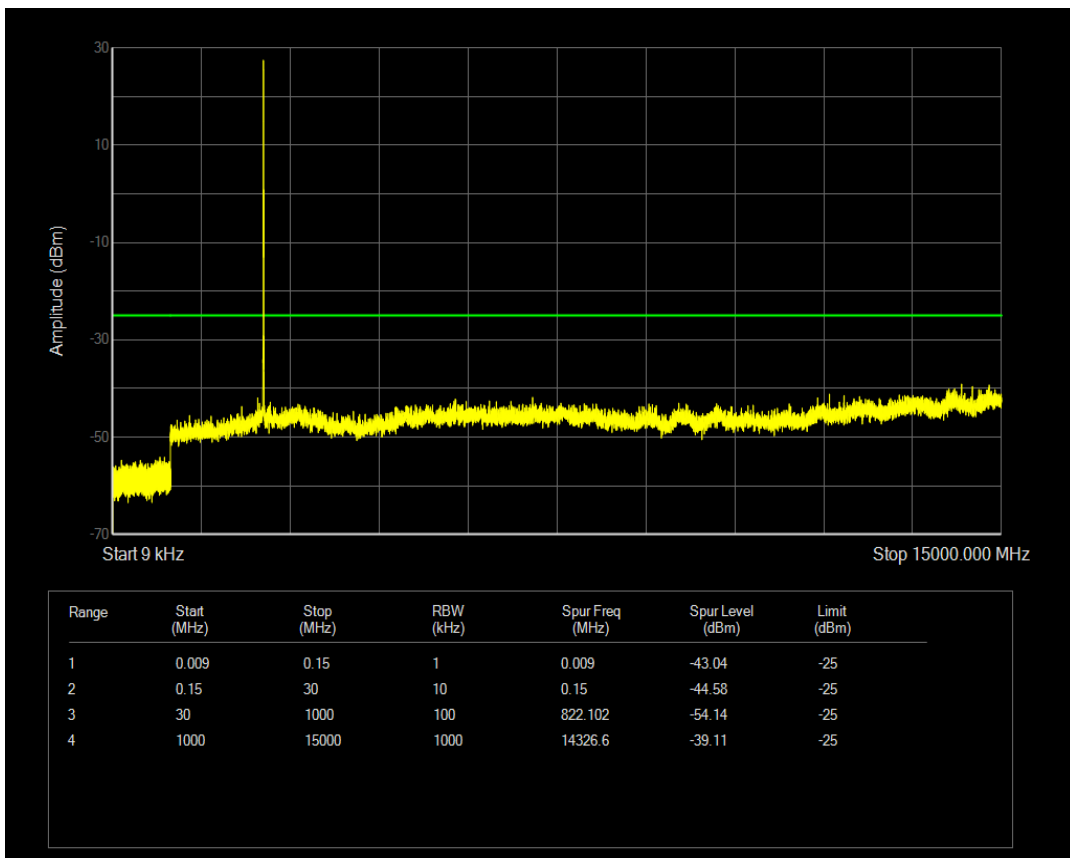

Band7 QPSK BW=5MHz Channel=21425 RB Size=1 Position=#0

Band7 QPSK BW=5MHz Channel=21425 RB Size=25 Position=#0