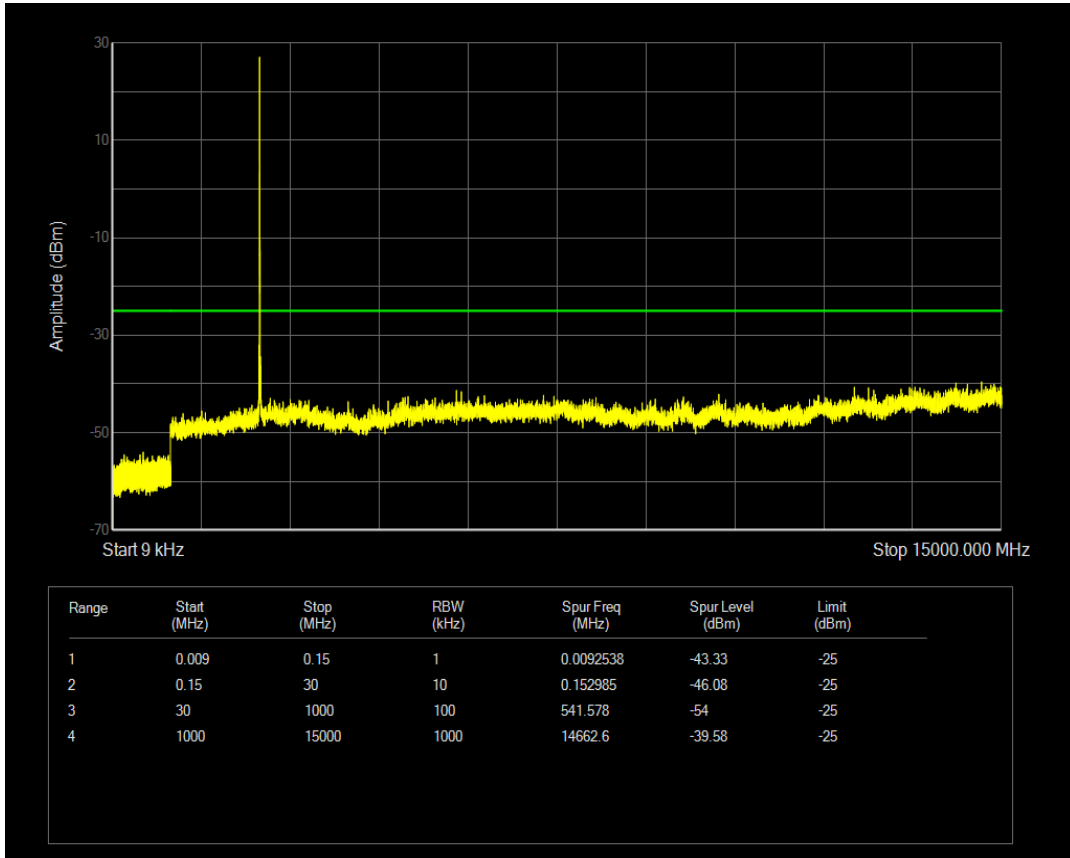

Band7 QPSK BW=10MHz Channel=20800 RB Size=1 Position=#0

Band7 QAM16 BW=5MHz Channel=21425 RB Size=25 Position=#0