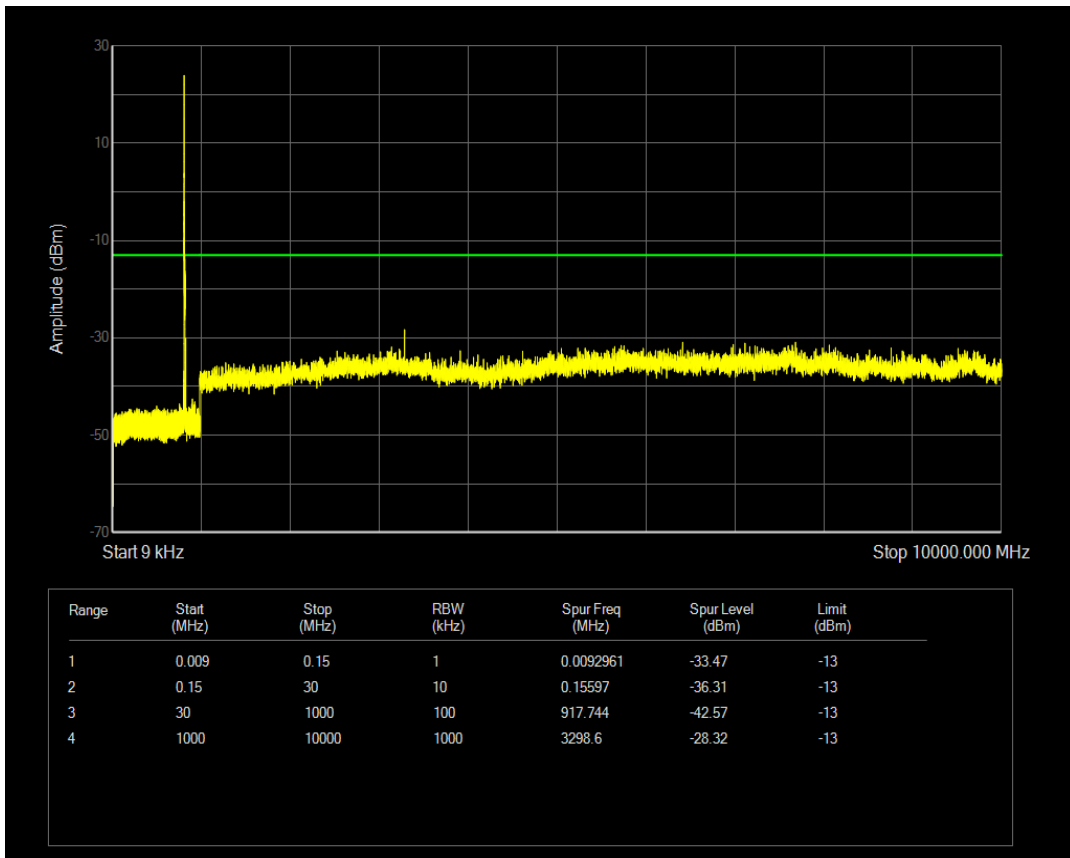

Band5 QPSK BW=10MHz Channel=20450 RB Size=1 Position=#0

Band5 QAM16 BW=10MHz Channel=20450 RB Size=1 Position=#0