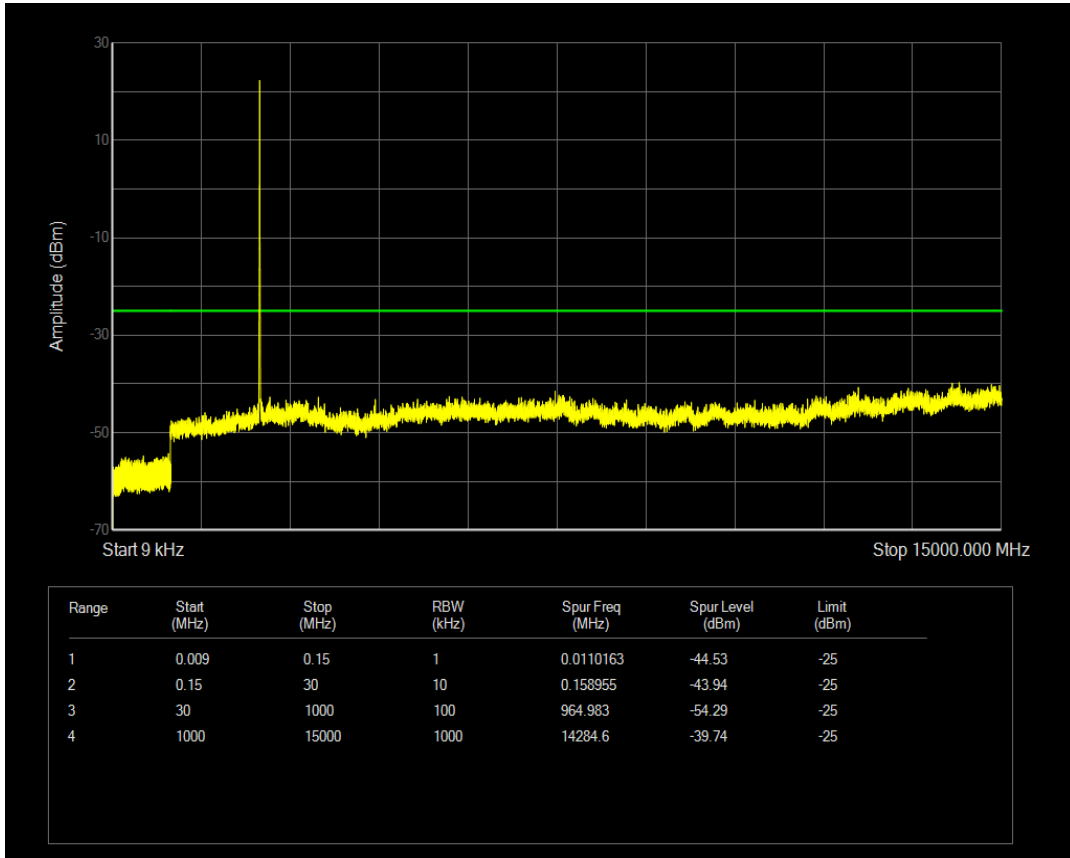

Band7 QAM16 BW=5MHz Channel=20775 RB Size=25 Position=#0

Band7 QPSK BW=5MHz Channel=21100 RB Size=1 Position=#0