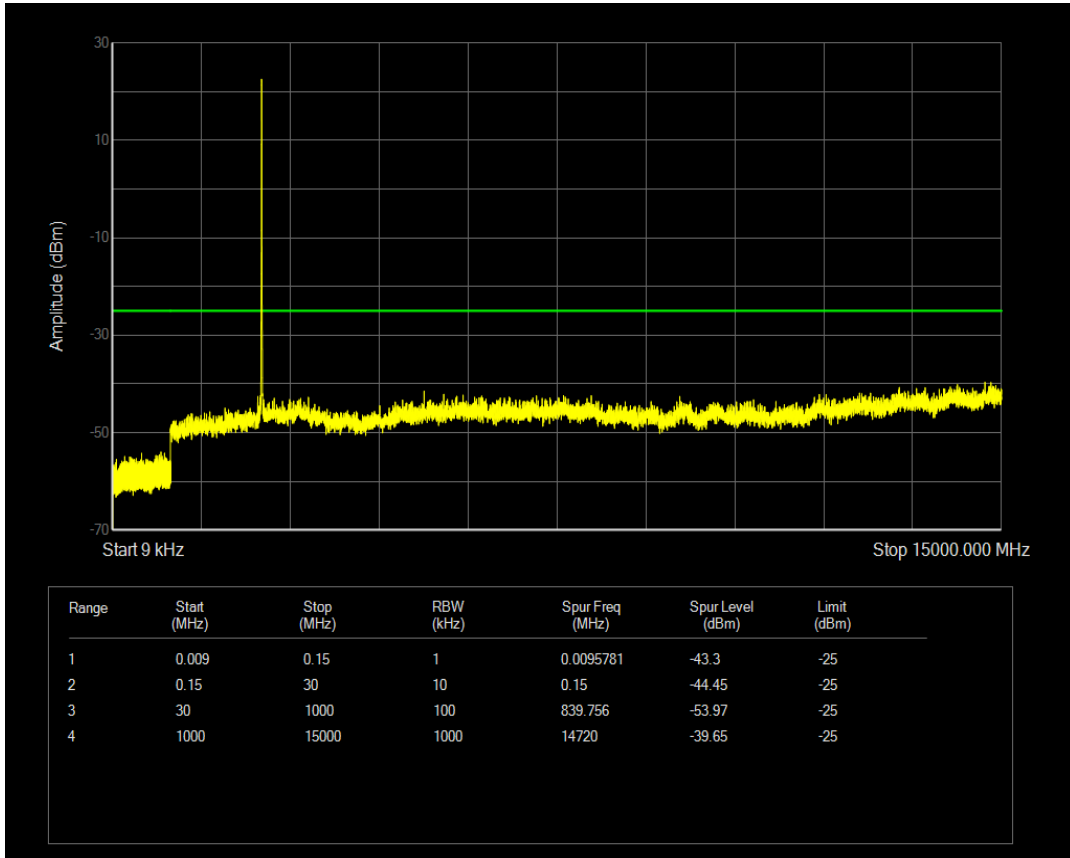

Band7 QAM16 BW=5MHz Channel=20775 RB Size=1 Position=#0

Band7 QAM16 BW=5MHz Channel=20775 RB Size=25 Position=#0

Band7 QPSK BW=5MHz Channel=21100 RB Size=1 Position=#0

Band7 QPSK BW=5MHz Channel=21100 RB Size=25 Position=#0