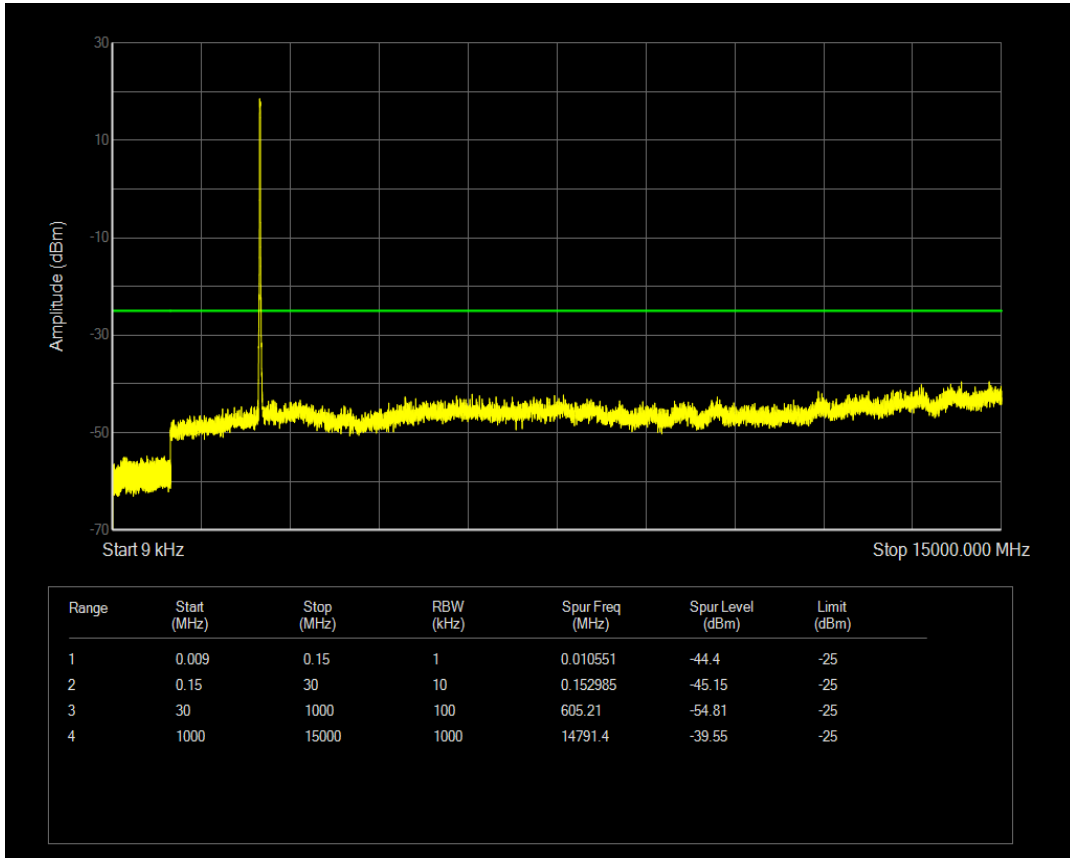

Band7 QAM16 BW=15MHz Channel=20825 RB Size=75 Position=#0

Band7 QPSK BW=15MHz Channel=21100 RB Size=1 Position=#0