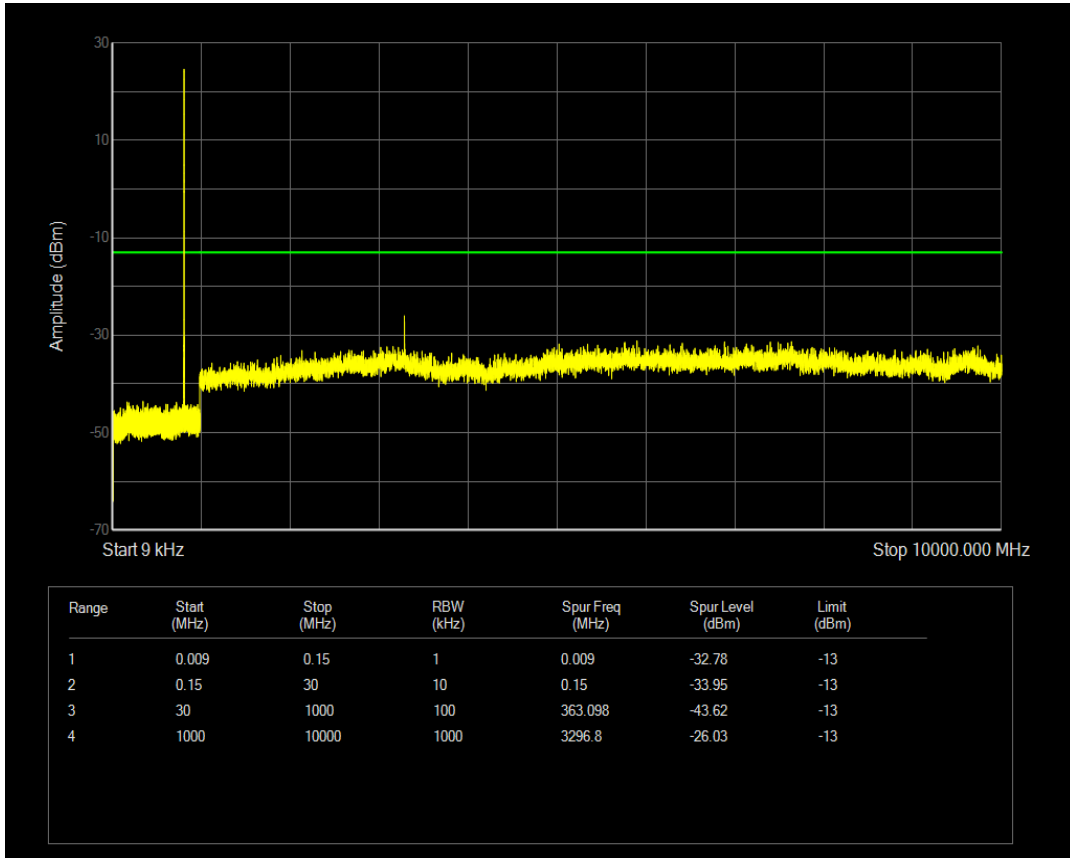

Band4 QAM16 BW=20MHz Channel=20175 RB Size=1 Position=#0

Band4 QAM16 BW=20MHz Channel=20175 RB Size=100 Position=#0

Band4 QPSK BW=20MHz Channel=20300 RB Size=1 Position=#0

Band4 QPSK BW=20MHz Channel=20300 RB Size=100 Position=#0

Band4 QAM16 BW=20MHz Channel=20300 RB Size=100 Position=#0

Band4 QAM16 BW=20MHz Channel=20300 RB Size=1 Position=#0

Band5 QPSK BW=1.4MHz Channel=20407 RB Size=6 Position=#0

Band5 QPSK BW=1.4MHz Channel=20407 RB Size=1 Position=#0

Band5 QAM16 BW=1.4MHz Channel=20407 RB Size=1 Position=#0

Band5 QPSK BW=1.4MHz Channel=20525 RB Size=1 Position=#0

Band5 QAM16 BW=1.4MHz Channel=20407 RB Size=6 Position=#0

Band5 QAM16 BW=1.4MHz Channel=20525 RB Size=1 Position=#0