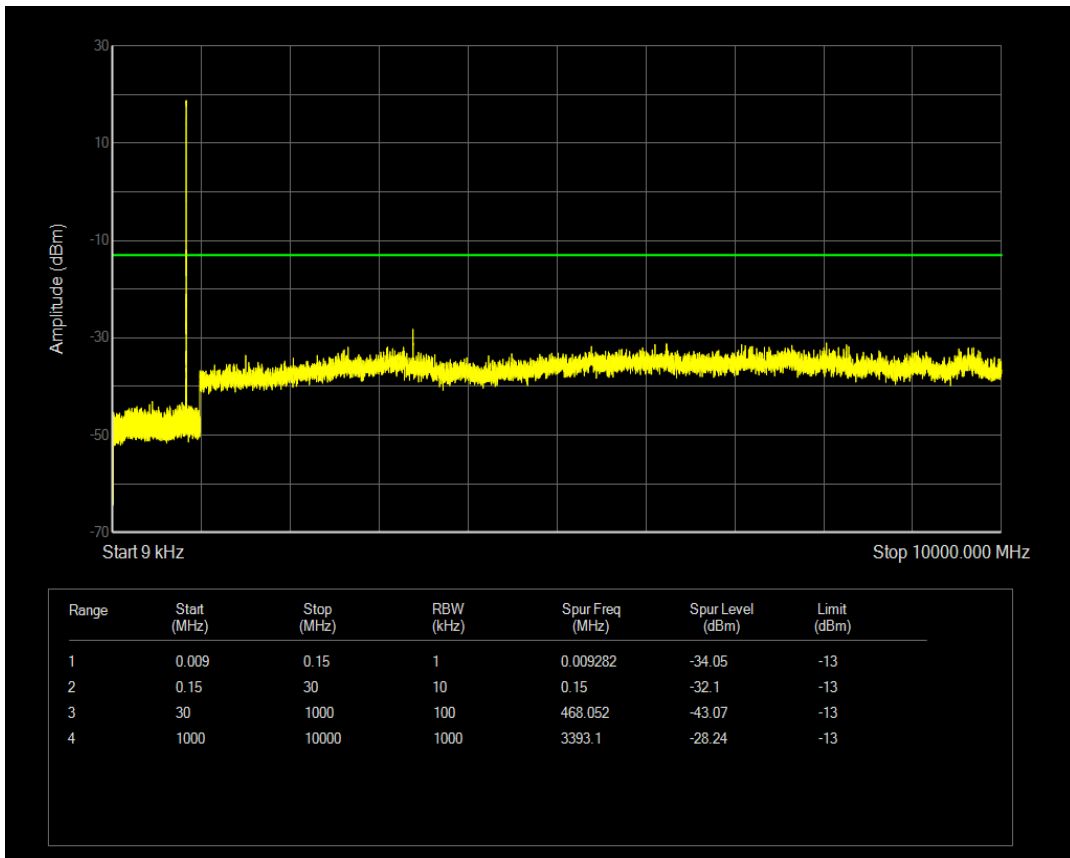

Band5 QAM16 BW=1.4MHz Channel=20643 RB Size=6 Position=#0

Band5 QPSK BW=3MHz Channel=20415 RB Size=15 Position=#0