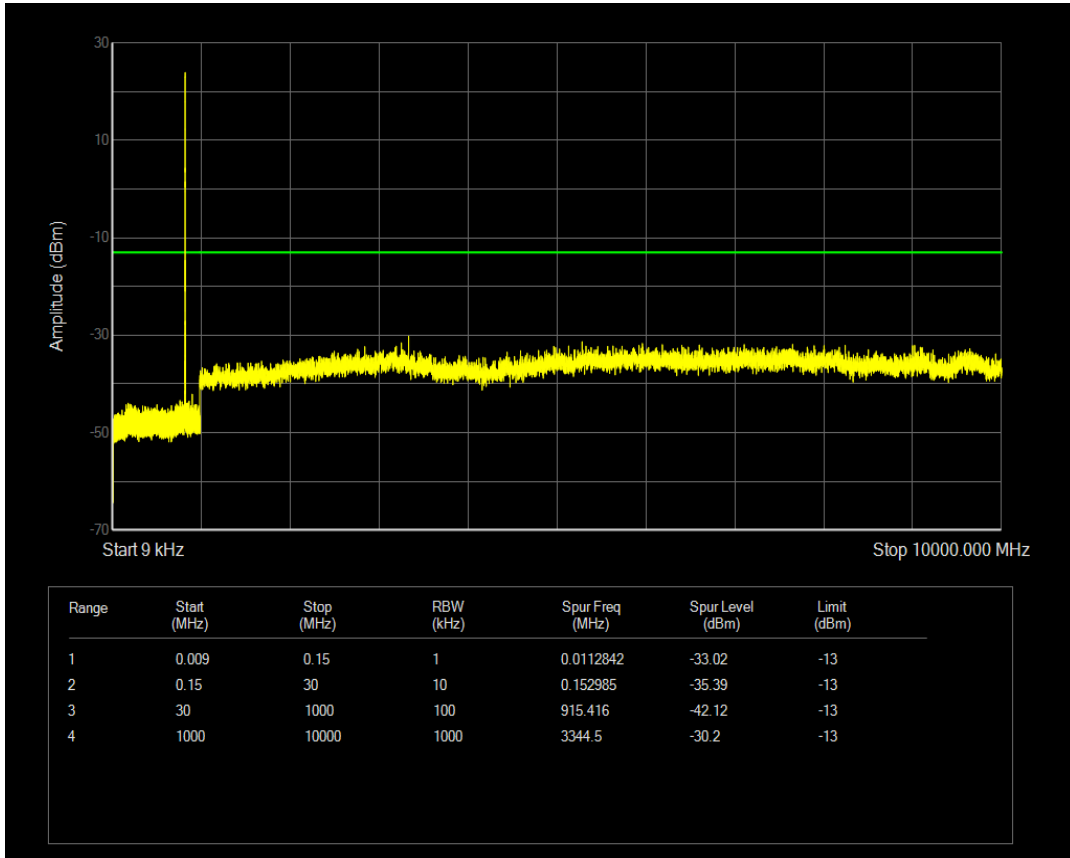

Band4 QAM16 BW=20MHz Channel=20300 RB Size=100 Position=#0

Band4 QAM16 BW=20MHz Channel=20300 RB Size=1 Position=#0

Band5 QPSK BW=1.4MHz Channel=20407 RB Size=6 Position=#0

Band5 QPSK BW=1.4MHz Channel=20407 RB Size=1 Position=#0

Band5 QAM16 BW=1.4MHz Channel=20407 RB Size=1 Position=#0

Band5 QPSK BW=1.4MHz Channel=20525 RB Size=1 Position=#0

Band5 QAM16 BW=1.4MHz Channel=20407 RB Size=6 Position=#0

Band5 QAM16 BW=1.4MHz Channel=20525 RB Size=1 Position=#0

Band5 QPSK BW=1.4MHz Channel=20525 RB Size=6 Position=#0

Band5 QAM16 BW=1.4MHz Channel=20525 RB Size=6 Position=#0

Band5 QPSK BW=1.4MHz Channel=20643 RB Size=6 Position=#0

Band5 QPSK BW=1.4MHz Channel=20643 RB Size=1 Position=#0