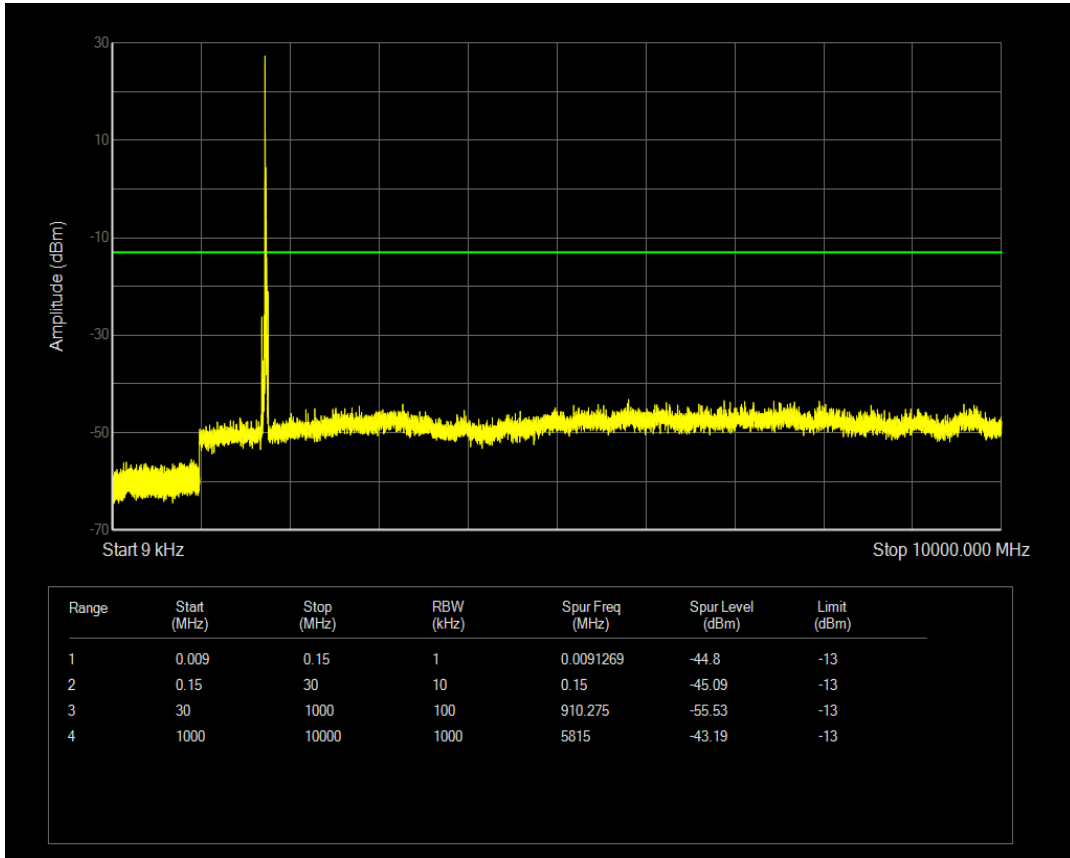

Band4 QAM16 BW=20MHz Channel=20050 RB Size=1 Position=#0

Band4 QAM16 BW=20MHz Channel=20050 RB Size=100 Position=#0

Band4 QPSK BW=20MHz Channel=20175 RB Size=100 Position=#0

Band4 QPSK BW=20MHz Channel=20175 RB Size=1 Position=#0

Band4 QAM16 BW=20MHz Channel=20175 RB Size=1 Position=#0

Band4 QAM16 BW=20MHz Channel=20175 RB Size=100 Position=#0

Band4 QPSK BW=20MHz Channel=20300 RB Size=1 Position=#0

Band4 QPSK BW=20MHz Channel=20300 RB Size=100 Position=#0

Band4 QAM16 BW=20MHz Channel=20300 RB Size=100 Position=#0

Band4 QAM16 BW=20MHz Channel=20300 RB Size=1 Position=#0

Band5 QPSK BW=1.4MHz Channel=20407 RB Size=6 Position=#0

Band5 QPSK BW=1.4MHz Channel=20407 RB Size=1 Position=#0