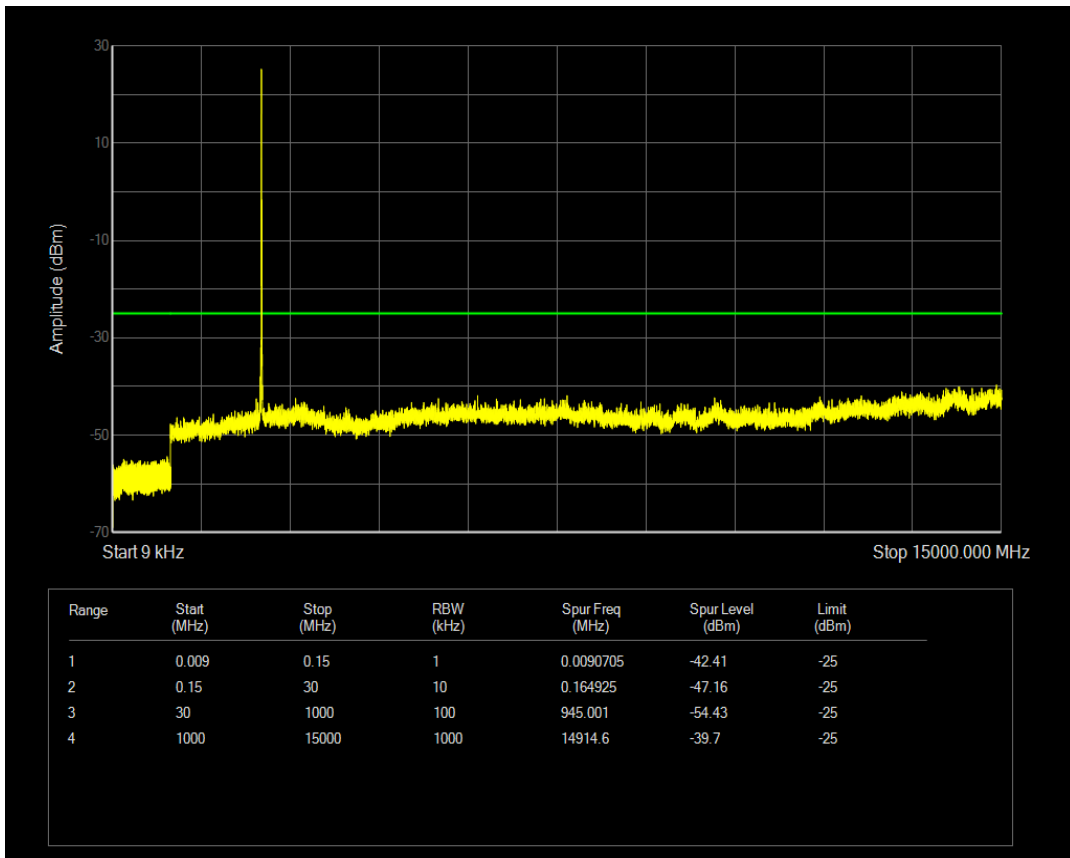

Band7 QAM16 BW=10MHz Channel=20800 RB Size=1 Position=#0

Band7 QAM16 BW=10MHz Channel=20800 RB Size=50 Position=#0

Band7 QPSK BW=10MHz Channel=21100 RB Size=1 Position=#0

Band7 QPSK BW=10MHz Channel=21100 RB Size=50 Position=#0

Band7 QAM16 BW=10MHz Channel=21100 RB Size=1 Position=#0

Band7 QAM16 BW=10MHz Channel=21100 RB Size=50 Position=#0

Band7 QPSK BW=10MHz Channel=21400 RB Size=1 Position=#0

Band7 QPSK BW=10MHz Channel=21400 RB Size=50 Position=#0