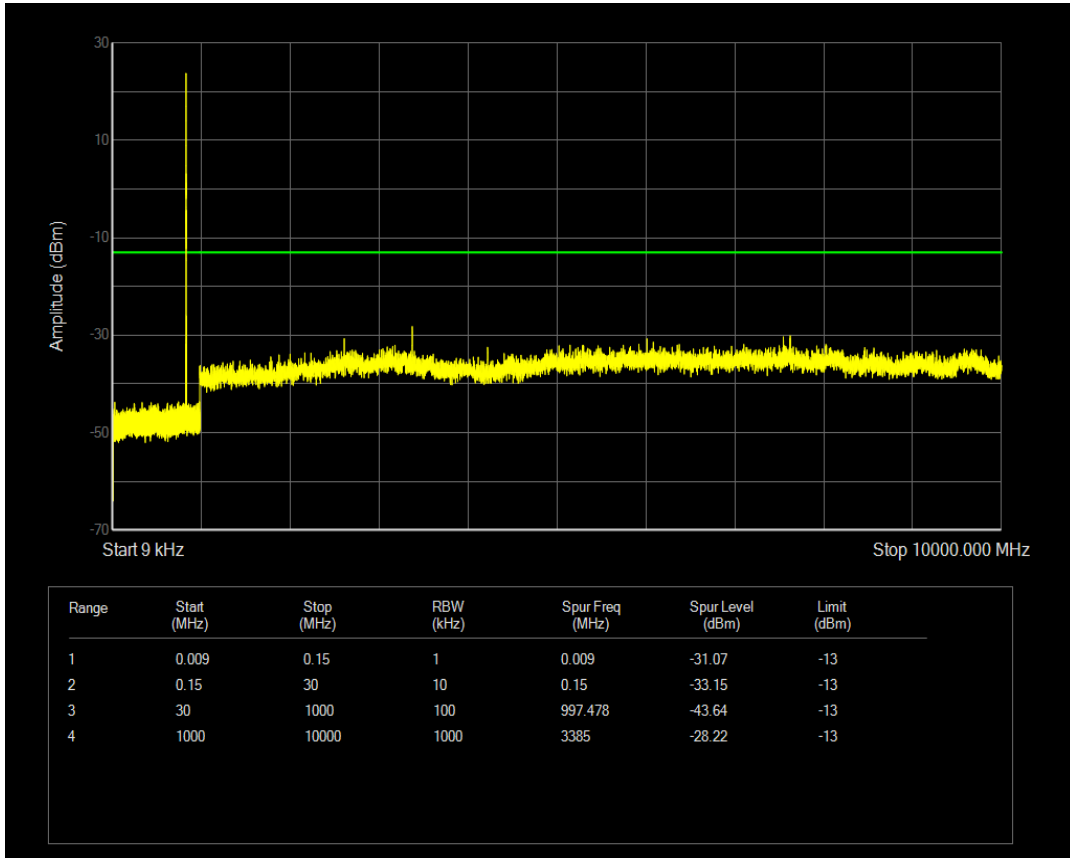

Band5 QAM16 BW=3MHz Channel=20635 RB Size=1 Position=#0

Band5 QPSK BW=5MHz Channel=20425 RB Size=25 Position=#0