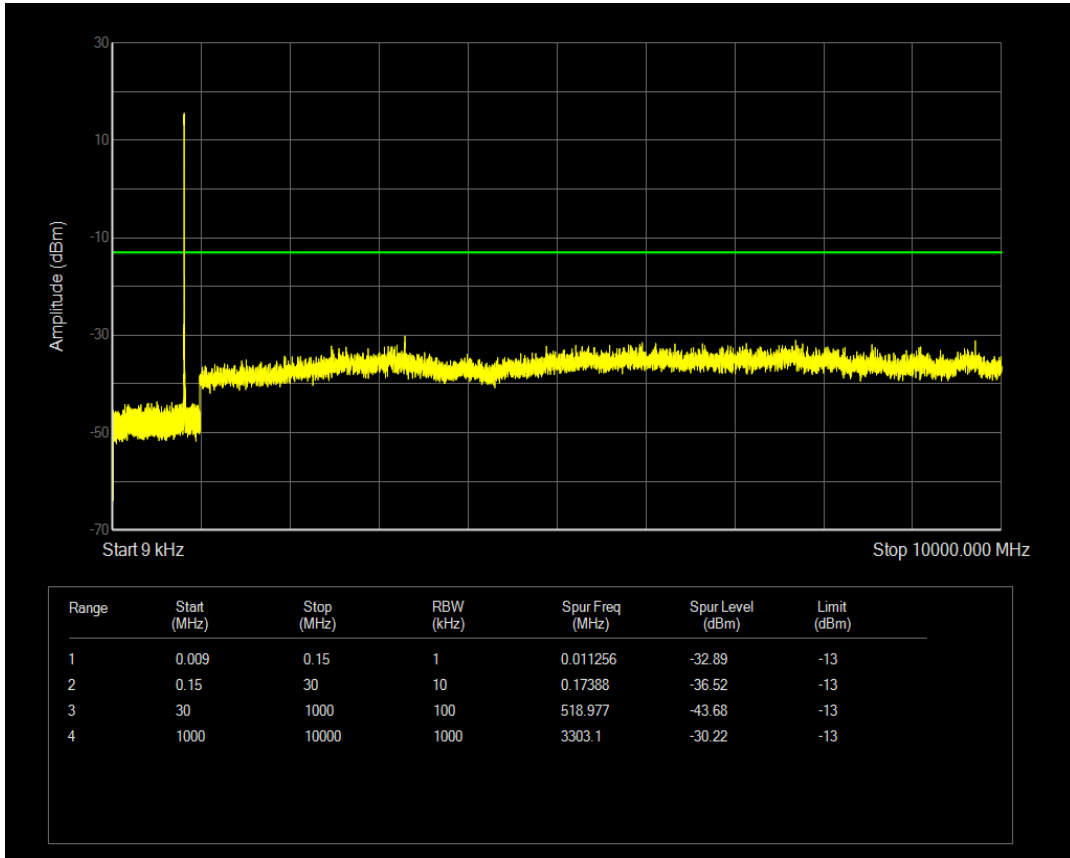

Band5 QAM16 BW=1.4MHz Channel=20643 RB Size=1 Position=#0

Band5 QPSK BW=3MHz Channel=20415 RB Size=1 Position=#0

Band5 QAM16 BW=1.4MHz Channel=20643 RB Size=6 Position=#0

Band5 QPSK BW=3MHz Channel=20415 RB Size=15 Position=#0