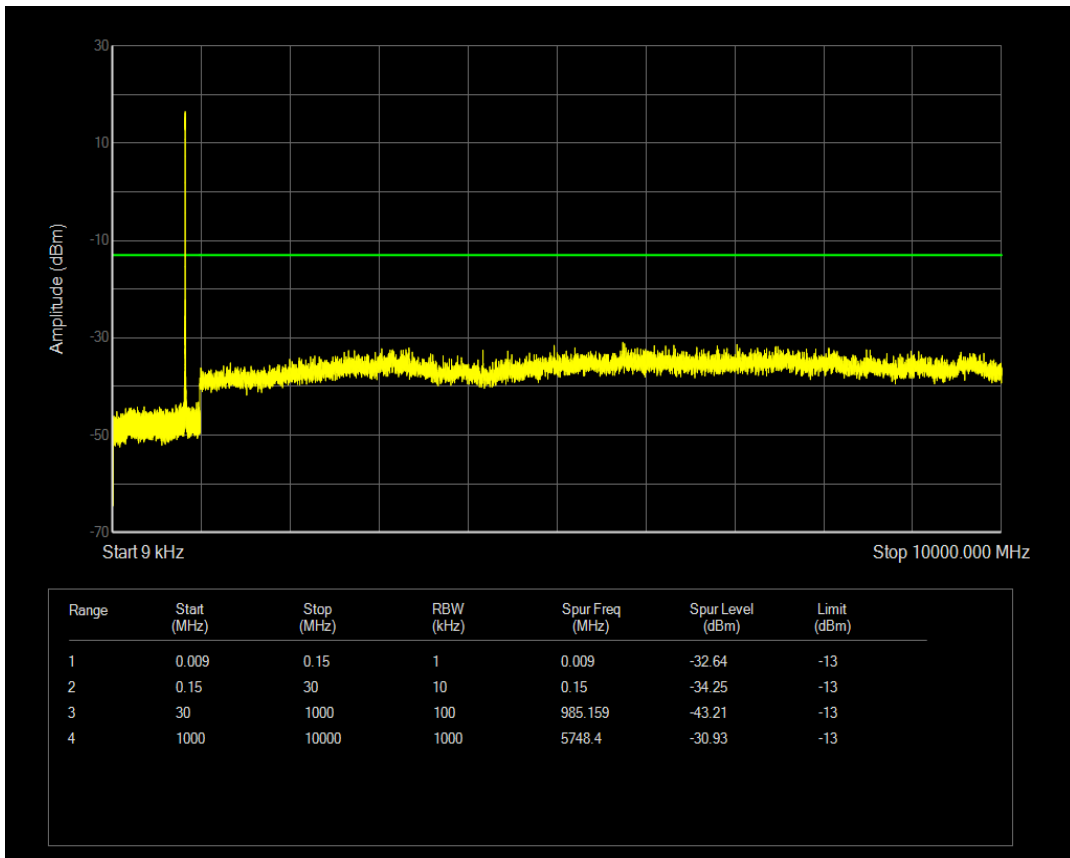

Band5 QAM16 BW=3MHz Channel=20525 RB Size=15 Position=#0

Band5 QPSK BW=3MHz Channel=20635 RB Size=15 Position=#0