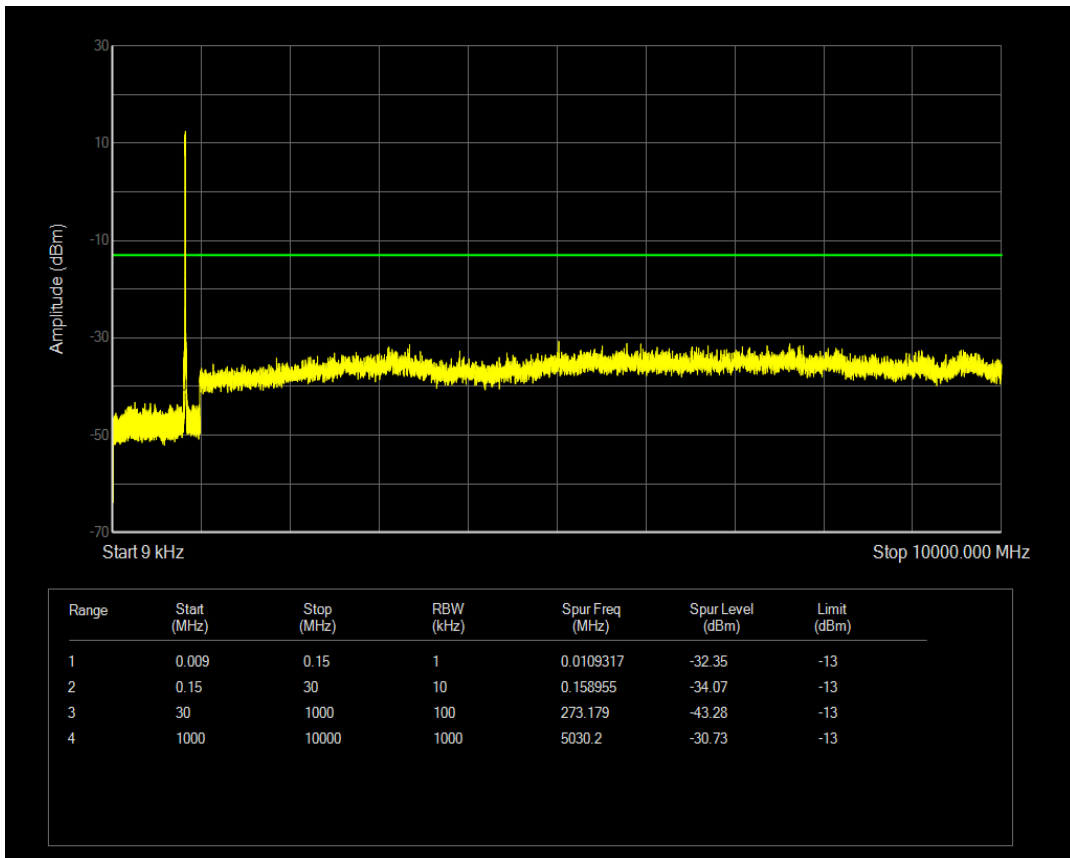

Band5 QPSK BW=10MHz Channel=20525 RB Size=50 Position=#0

Band5 QPSK BW=10MHz Channel=20525 RB Size=1 Position=#0