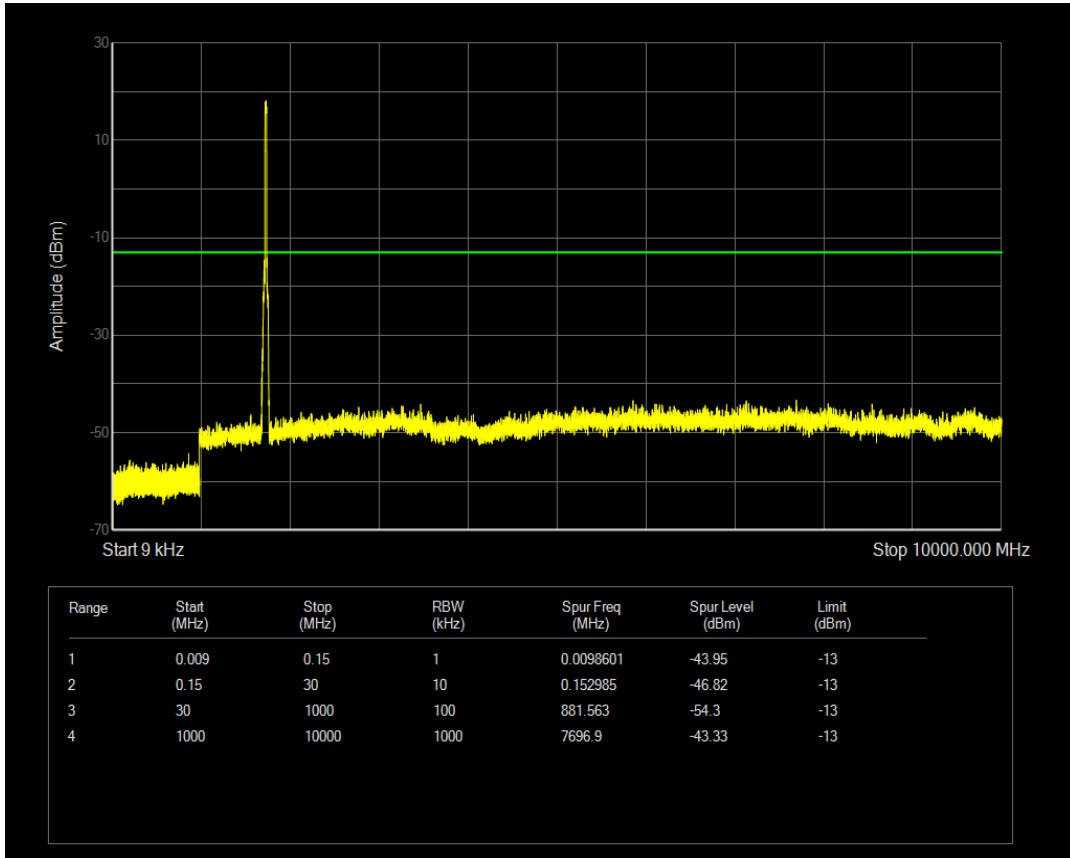

Band4 QAM16 BW=20MHz Channel=20050 RB Size=1 Position=#0

Band4 QAM16 BW=20MHz Channel=20050 RB Size=100 Position=#0

Band4 QPSK BW=20MHz Channel=20175 RB Size=100 Position=#0

Band4 QPSK BW=20MHz Channel=20175 RB Size=1 Position=#0

Band4 QAM16 BW=20MHz Channel=20175 RB Size=1 Position=#0

Band4 QAM16 BW=20MHz Channel=20175 RB Size=100 Position=#0

Band4 QPSK BW=20MHz Channel=20300 RB Size=1 Position=#0

Band4 QPSK BW=20MHz Channel=20300 RB Size=100 Position=#0

Band4 QAM16 BW=20MHz Channel=20300 RB Size=100 Position=#0

Band4 QAM16 BW=20MHz Channel=20300 RB Size=1 Position=#0

Band5 QPSK BW=1.4MHz Channel=20407 RB Size=6 Position=#0

Band5 QPSK BW=1.4MHz Channel=20407 RB Size=1 Position=#0