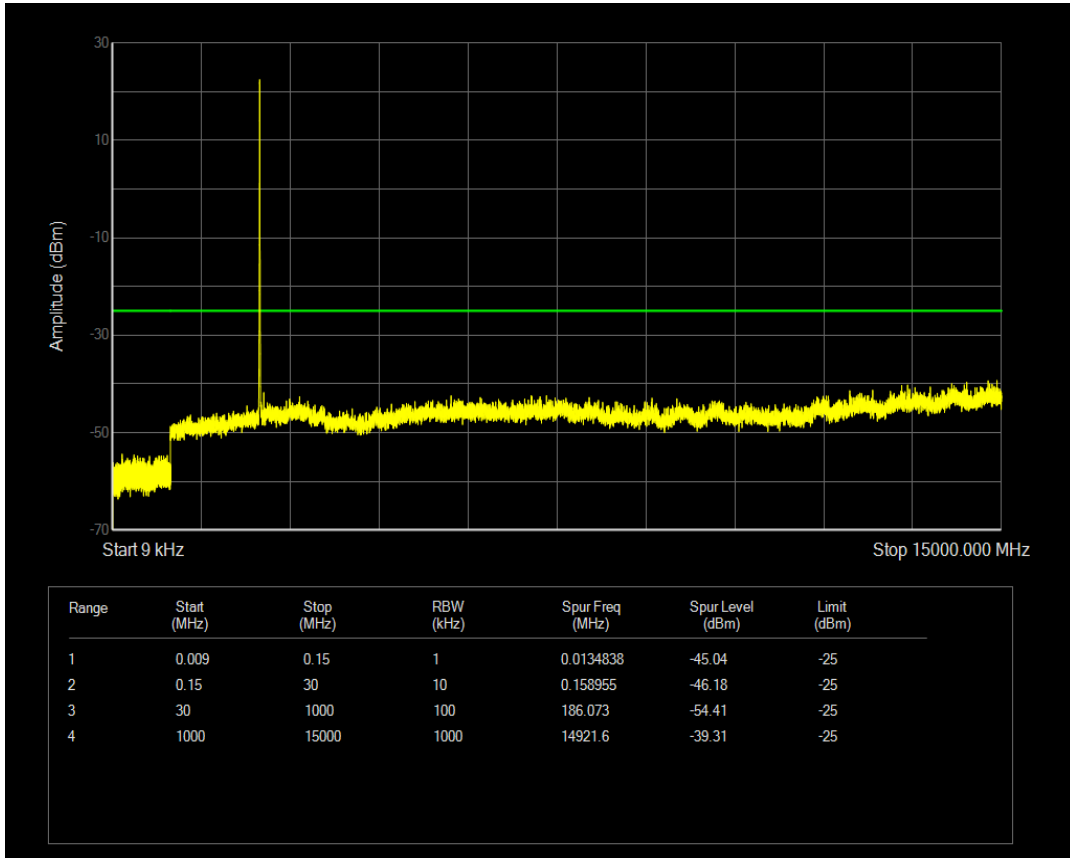

Band5 QAM16 BW=10MHz Channel=20600 RB Size=50 Position=#0

Band5 QAM16 BW=10MHz Channel=20600 RB Size=1 Position=#0

Band7 QPSK BW=5MHz Channel=20775 RB Size=1 Position=#0

Band7 QPSK BW=5MHz Channel=20775 RB Size=25 Position=#0