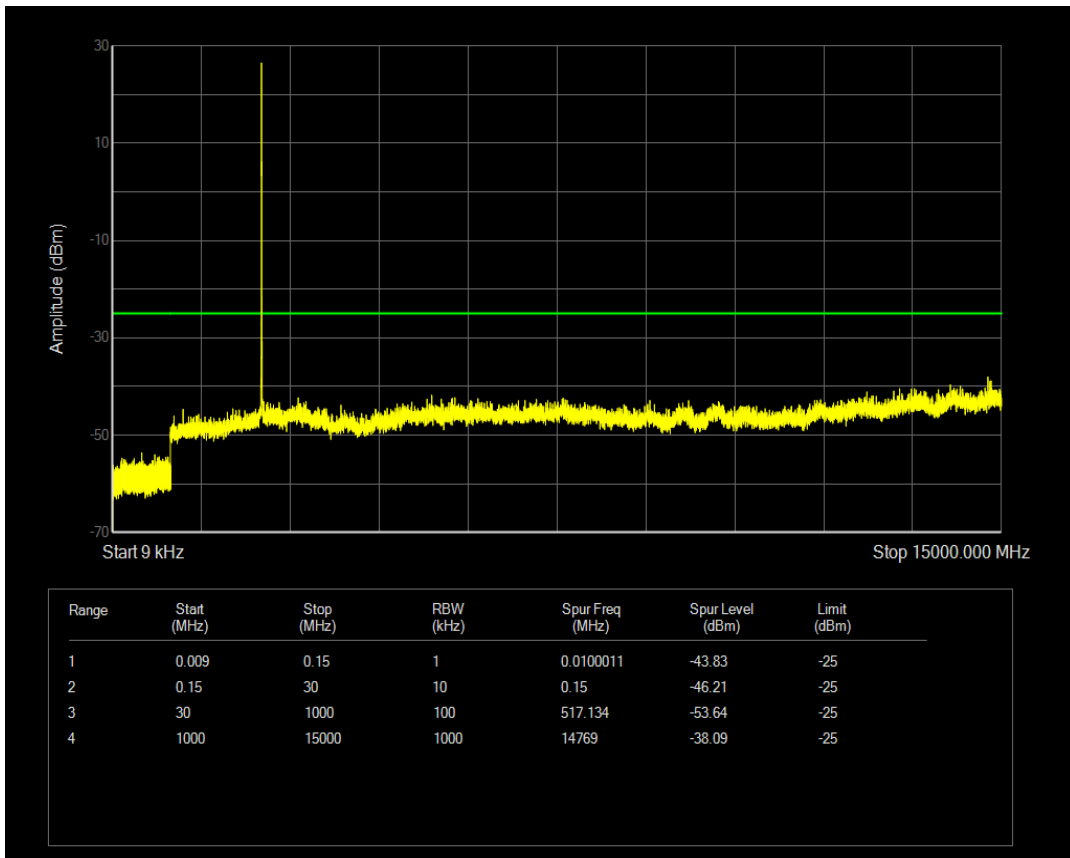

Band7 QPSK BW=5MHz Channel=21100 RB Size=1 Position=#0

Band7 QPSK BW=5MHz Channel=21100 RB Size=25 Position=#0