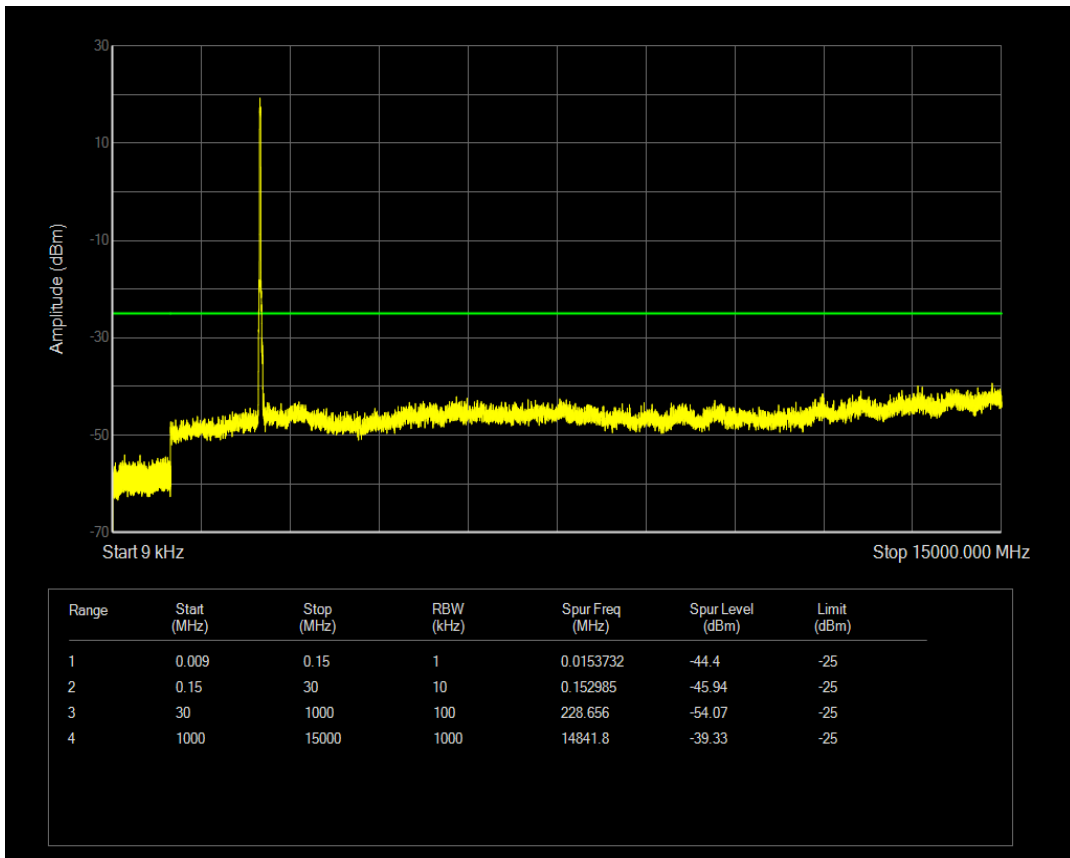

Band7 QAM16 BW=15MHz Channel=21100 RB Size=75 Position=#0

Band7 QAM16 BW=15MHz Channel=21100 RB Size=1 Position=#0

Band7 QPSK BW=15MHz Channel=21375 RB Size=1 Position=#0

Band7 QAM16 BW=15MHz Channel=21375 RB Size=1 Position=#0

Band7 QPSK BW=15MHz Channel=21375 RB Size=75 Position=#0

Band7 QAM16 BW=15MHz Channel=21375 RB Size=75 Position=#0

Band7 QPSK BW=20MHz Channel=20850 RB Size=100 Position=#0

Band7 QPSK BW=20MHz Channel=20850 RB Size=1 Position=#0