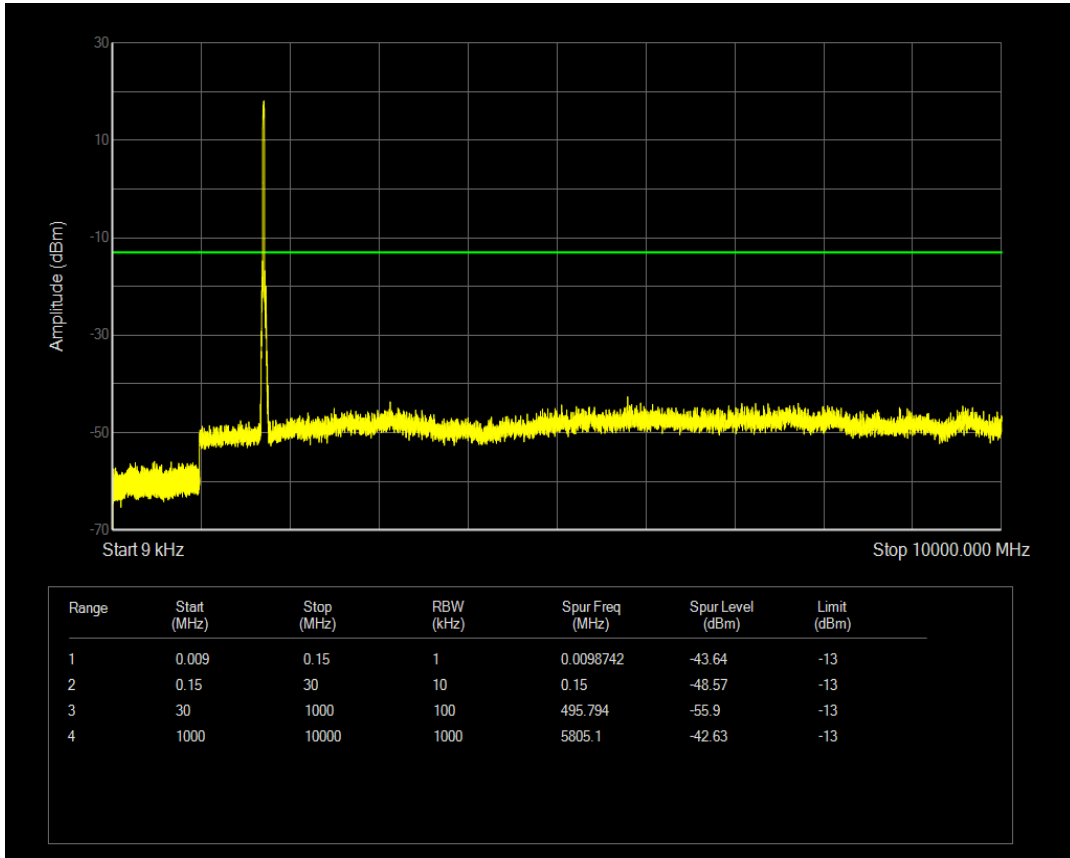

Band4 QAM16 BW=20MHz Channel=20050 RB Size=1 Position=#0

Band4 QAM16 BW=20MHz Channel=20050 RB Size=100 Position=#0

Band4 QPSK BW=20MHz Channel=20175 RB Size=100 Position=#0

Band4 QPSK BW=20MHz Channel=20175 RB Size=1 Position=#0

Band4 QAM16 BW=20MHz Channel=20175 RB Size=1 Position=#0

Band4 QAM16 BW=20MHz Channel=20175 RB Size=100 Position=#0

Band4 QPSK BW=20MHz Channel=20300 RB Size=1 Position=#0

Band4 QPSK BW=20MHz Channel=20300 RB Size=100 Position=#0

Band4 QAM16 BW=20MHz Channel=20300 RB Size=100 Position=#0

Band4 QAM16 BW=20MHz Channel=20300 RB Size=1 Position=#0

Band5 QPSK BW=1.4MHz Channel=20407 RB Size=6 Position=#0

Band5 QPSK BW=1.4MHz Channel=20407 RB Size=1 Position=#0