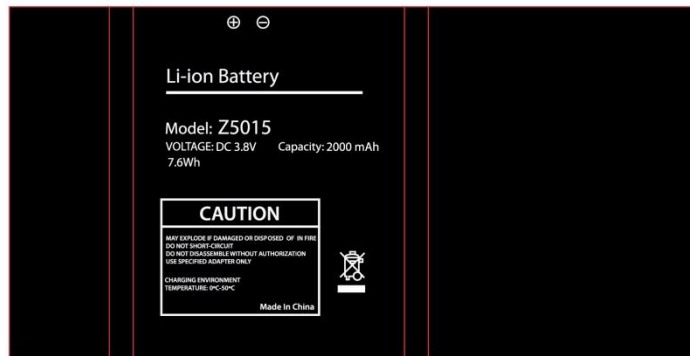

Model:M5+

Internal photos of the EUT

front

Back