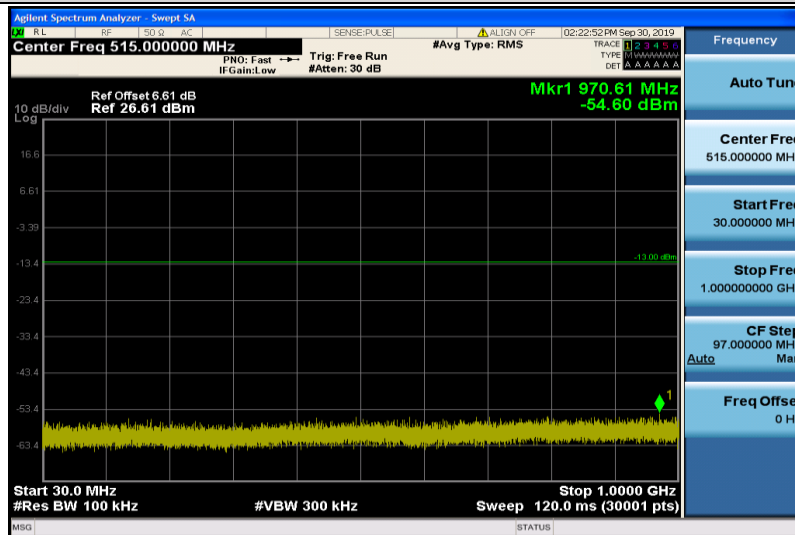

Band4-15MHz-16QAM-20025-1RB#0-1000~26000MHz

Band4-15MHz-16QAM-20175-1RB#0-30~1000MHz

Band4-15MHz-16QAM-20175-1RB#0-1000~26000MHz

Band4-15MHz-16QAM-20325-1RB#0-30~1000MHz

Band4-15MHz-16QAM-20325-1RB#0-1000~26000MHz