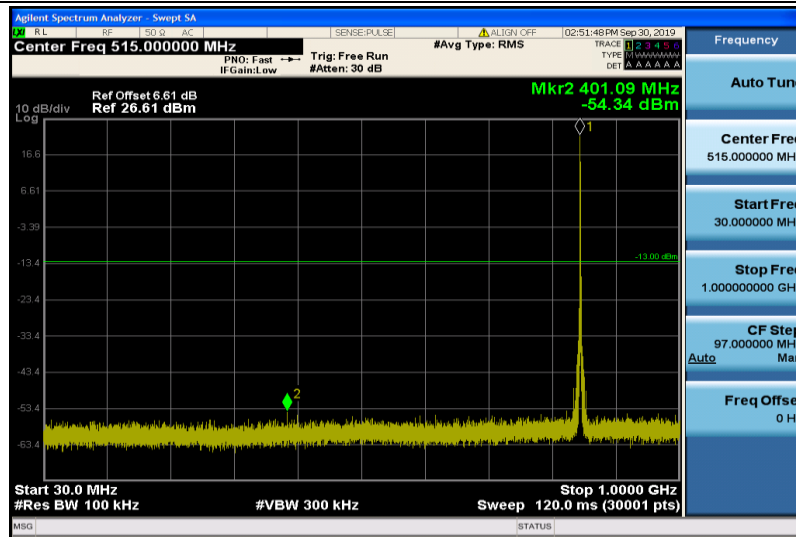

Band5-1.4MHz-16QAM-20525-1RB#0-1000~26000MHz

Band5-1.4MHz-16QAM-20643-1RB#0-30~1000MHz