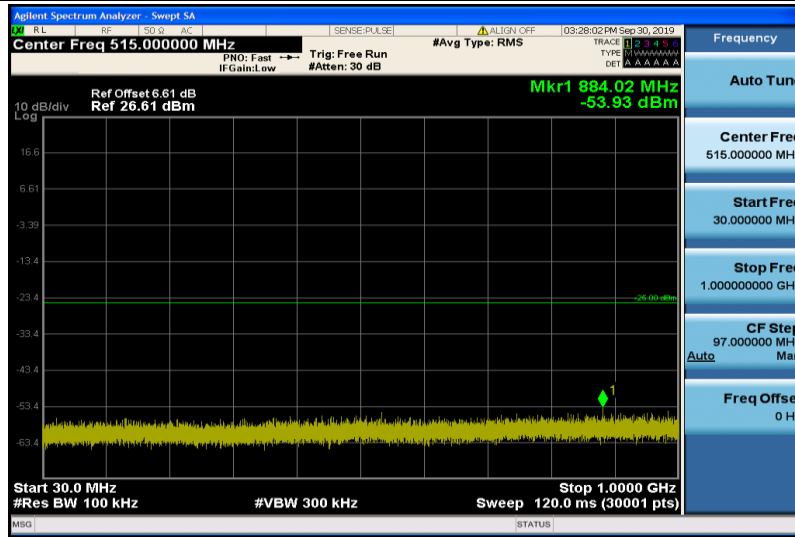

Band7-5MHz-16QAM-21100-1RB#0-1000~26000MHz

Band7-5MHz-16QAM-21425-1RB#0-30~1000MHz