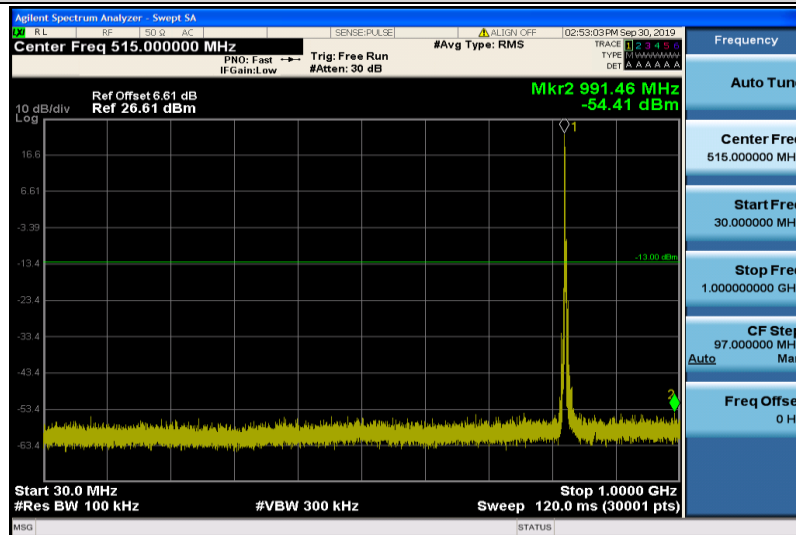

Band5-1.4MHz-16QAM-20525-1RB#0-30~1000MHz

Band5-1.4MHz-16QAM-20525-1RB#0-1000~26000MHz

Band5-1.4MHz-16QAM-20643-1RB#0-30~1000MHz

Band5-1.4MHz-16QAM-20643-1RB#0-1000~26000MHz

Band5-3MHz-QPSK-20415-1RB#0-30~1000MHz