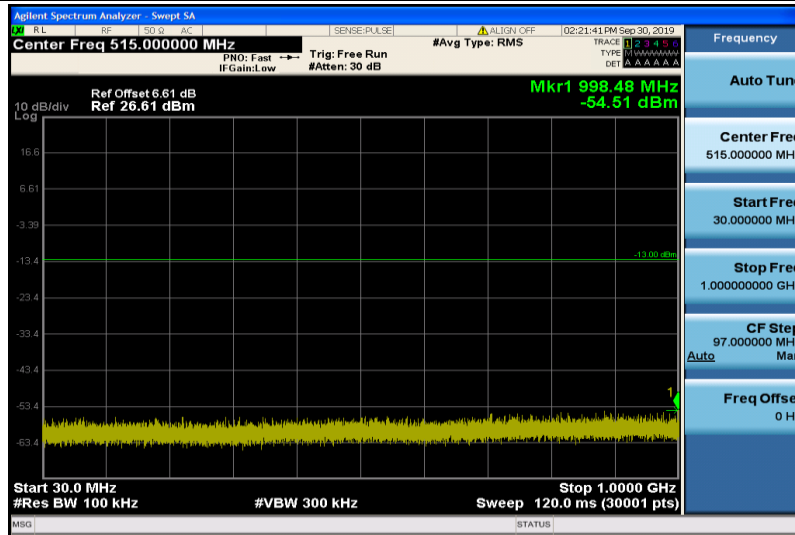

Band4-15MHz-16QAM-20025-1RB#0-1000~26000MHz

Band4-15MHz-16QAM-20175-1RB#0-30~1000MHz

Band4-15MHz-16QAM-20175-1RB#0-1000~26000MHz

Band4-15MHz-16QAM-20325-1RB#0-30~1000MHz

Band4-15MHz-16QAM-20325-1RB#0-1000~26000MHz