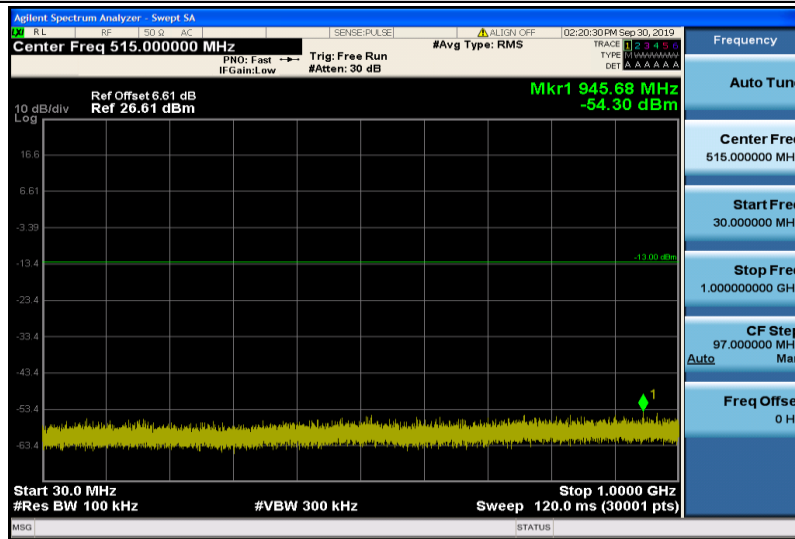

Band4-15MHz-16QAM-20025-1RB#0-1000~26000MHz

Band4-15MHz-16QAM-20175-1RB#0-30~1000MHz

Band4-15MHz-16QAM-20175-1RB#0-1000~26000MHz

Band4-15MHz-16QAM-20325-1RB#0-30~1000MHz

Band4-15MHz-16QAM-20325-1RB#0-1000~26000MHz