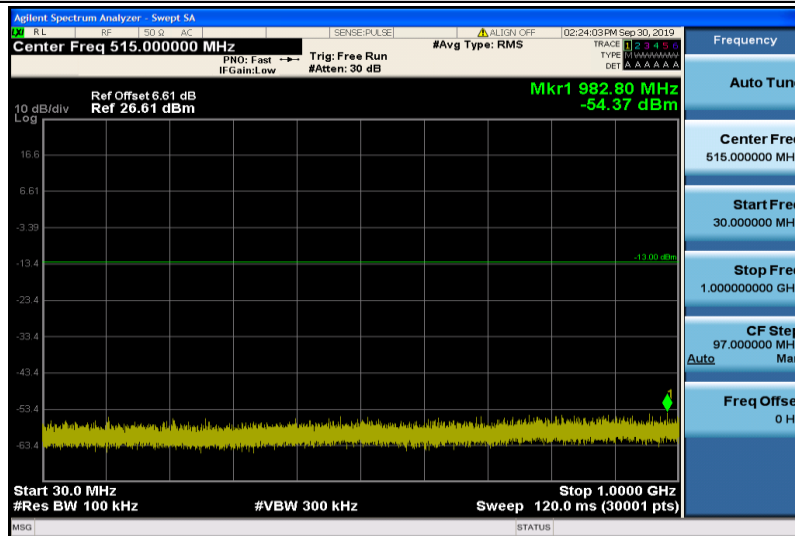

Band4-20MHz-QPSK-20050-1RB#0-1000~26000MHz

Band4-20MHz-QPSK-20175-1RB#0-30~1000MHz