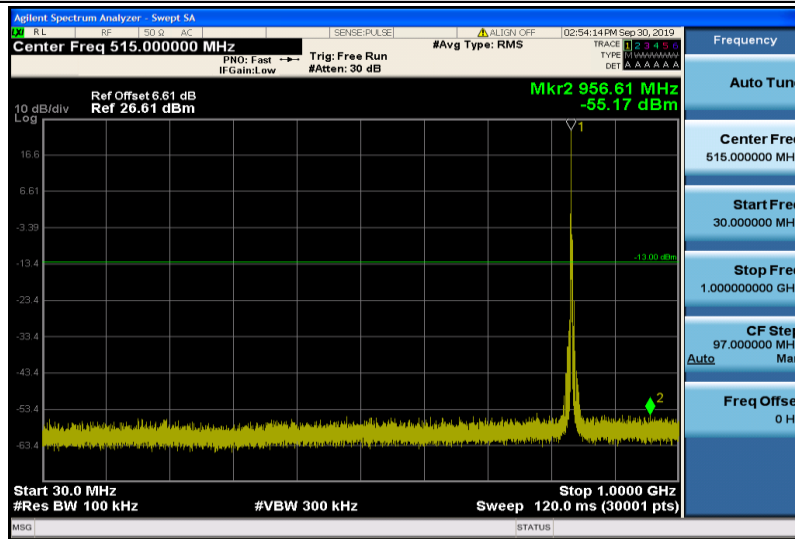

Band5-3MHz-QPSK-20415-1RB#0-1000~26000MHz

Band5-3MHz-QPSK-20525-1RB#0-30~100MHz