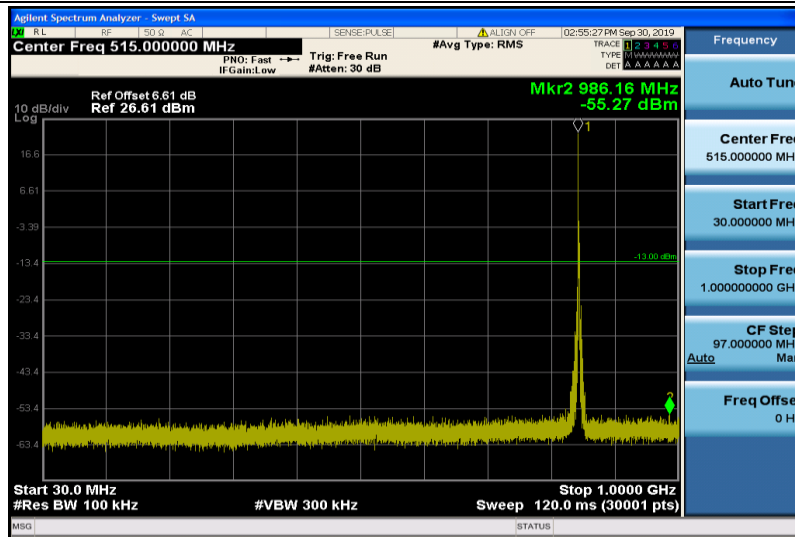

Band5-3MHz-QPSK-20525-1RB#0-1000~26000MHz

Band5-3MHz-QPSK-20635-1RB#0-30~1000MHz