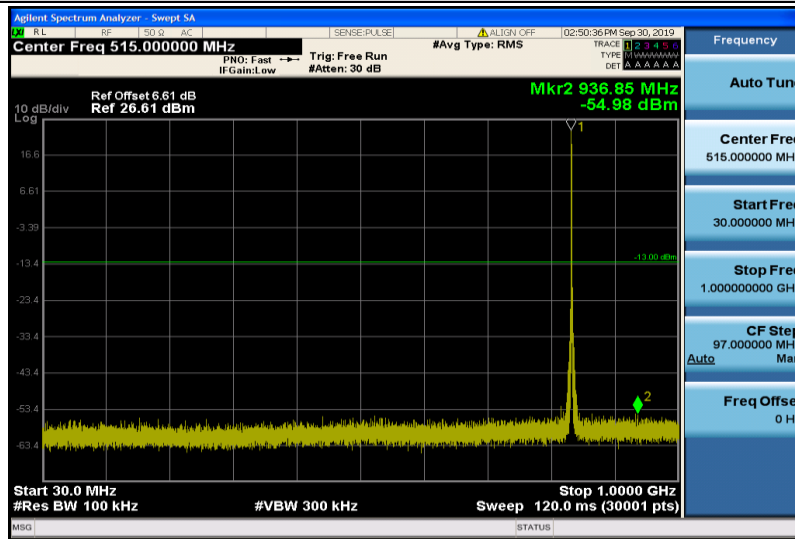

Band5-1.4MHz-QPSK-20525-1RB#0-1000~26000MHz

Band5-1.4MHz-QPSK-20643-1RB#0-30~1000MHz

Band5-1.4MHz-QPSK-20643-1RB#0-1000~26000MHz

Band5-1.4MHz-16QAM-20407-1RB#0-30~1000MHz

Band5-1.4MHz-16QAM-20407-1RB#0-1000~26000MHz