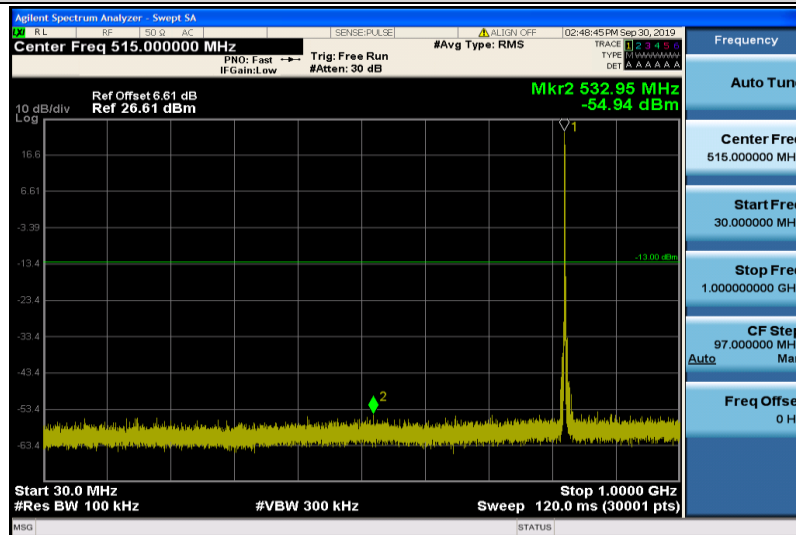

Band5-1.4MHz-QPSK-20643-1RB#0-1000~26000MHz

Band5-1.4MHz-16QAM-20407-1RB#0-30~1000MHz