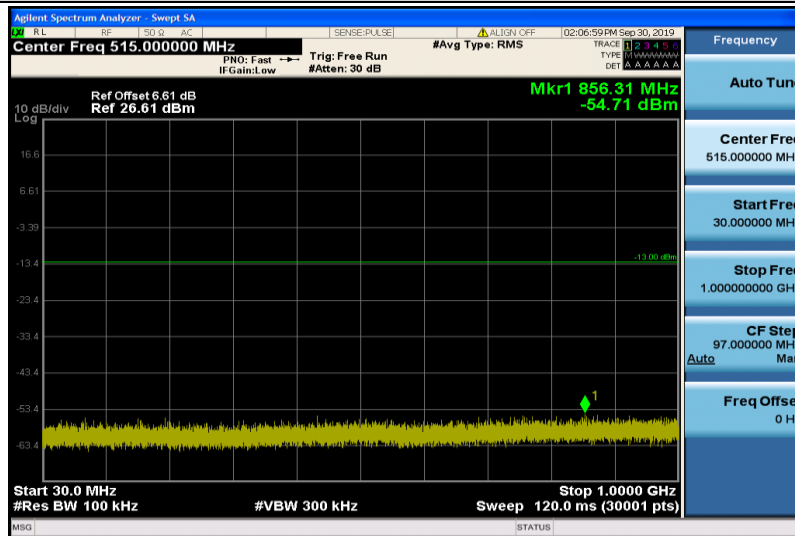

Band4-3MHz-QPSK-19965-1RB#0-1000~26000MHz

Band4-3MHz-QPSK-20175-1RB#0-30~100MHz