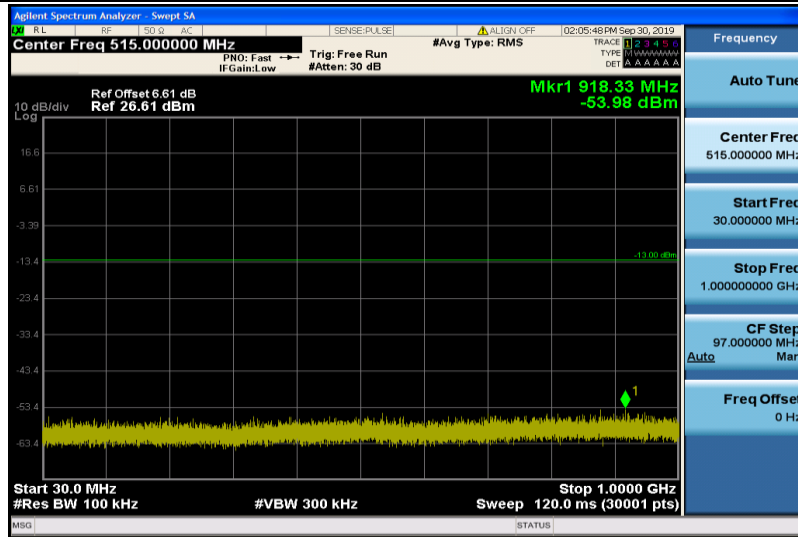

Band4-1.4MHz-16QAM-19957-1RB#0-1000~26000MHz

Band4-1.4MHz-16QAM-20175-1RB#0-30~1000MHz

Band4-1.4MHz-16QAM-20175-1RB#0-1000~26000MHz

Band4-1.4MHz-16QAM-20393-1RB#0-30~1000MHz

Band4-1.4MHz-16QAM-20393-1RB#0-1000~26000MHz