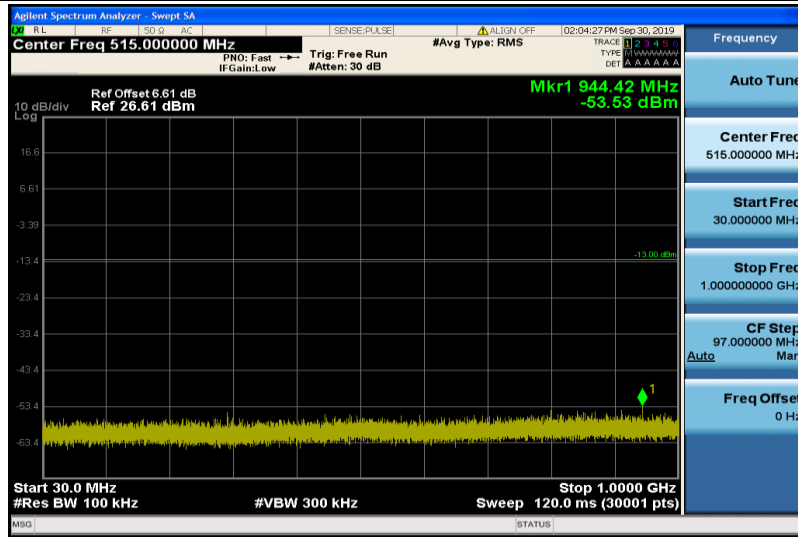

Band4-1.4MHz-16QAM-20175-1RB#0-1000~26000MHz

Band4-1.4MHz-16QAM-20393-1RB#0-30~1000MHz