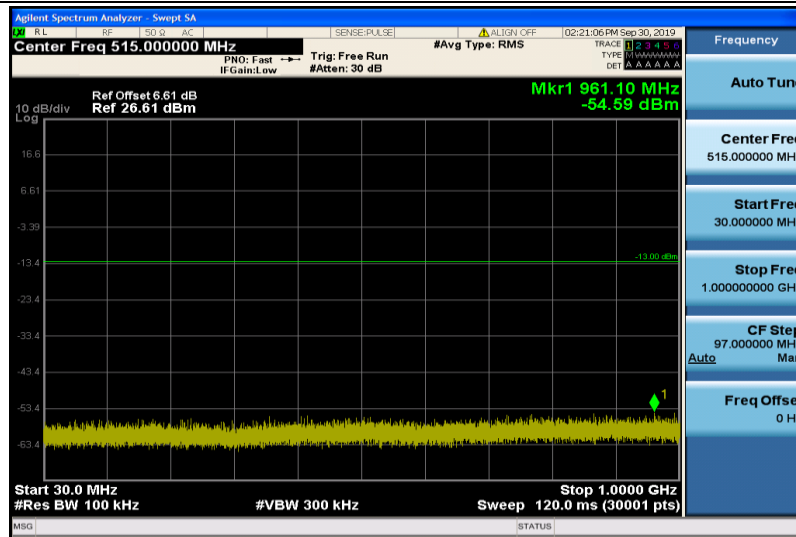

Band4-15MHz-QPSK-20175-1RB#0-1000~26000MHz

Band4-15MHz-QPSK-20325-1RB#0-30~1000MHz