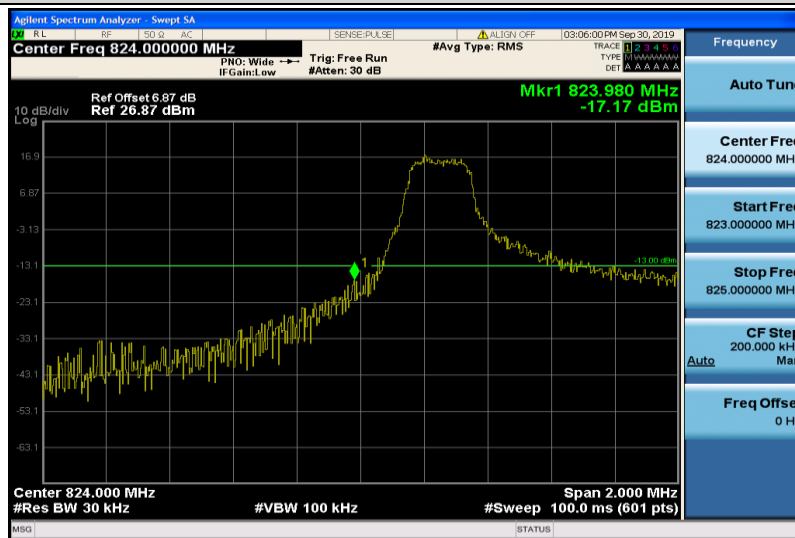

Band5-1.4MHz-QPSK-20643-6RB#0

Band5-1.4MHz-16QAM-20407-1RB#0