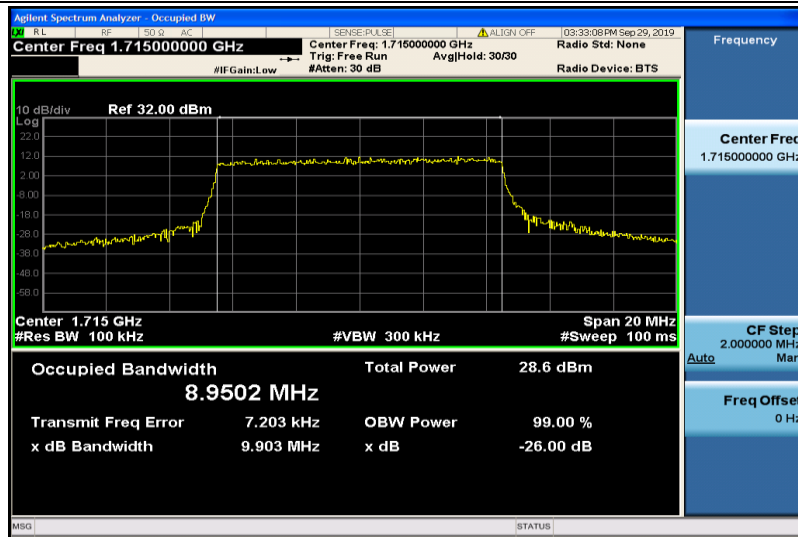

Band4-5MHz-QPSK-19975-25RB#0-4.4727

Band4-5MHz-QPSK-1732500000-4.4847

Band4-5MHz-QPSK-20375-25RB#0-4.4918

Band4-5MHz-16QAM-19975-25RB#0-4.4815

Band4-5MHz-16QAM-20175-25RB#0-4.4931

Band4-5MHz-16QAM-20375-25RB#0-4.4805