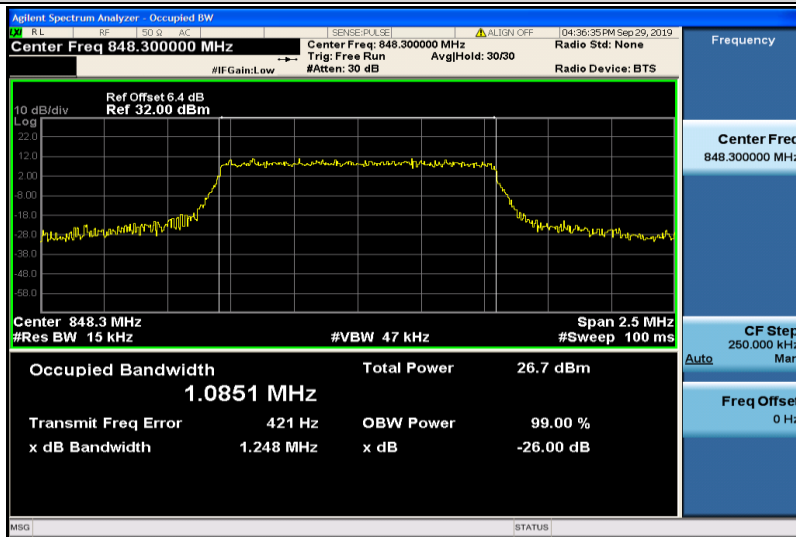

Band5-1.4MHz-QPSK-20407-6RB#0-1.0801

Band5-1.4MHz-QPSK-20525-6RB#0-1.0826

Band5-1.4MHz-QPSK-20643-6RB#0-1.0810

Band5-1.4MHz-16QAM-20407-6RB#0-1.0850

Band5-1.4MHz-16QAM-20525-6RB#0-1.0853

Band5-1.4MHz-16QAM-20643-6RB#0-1.0851