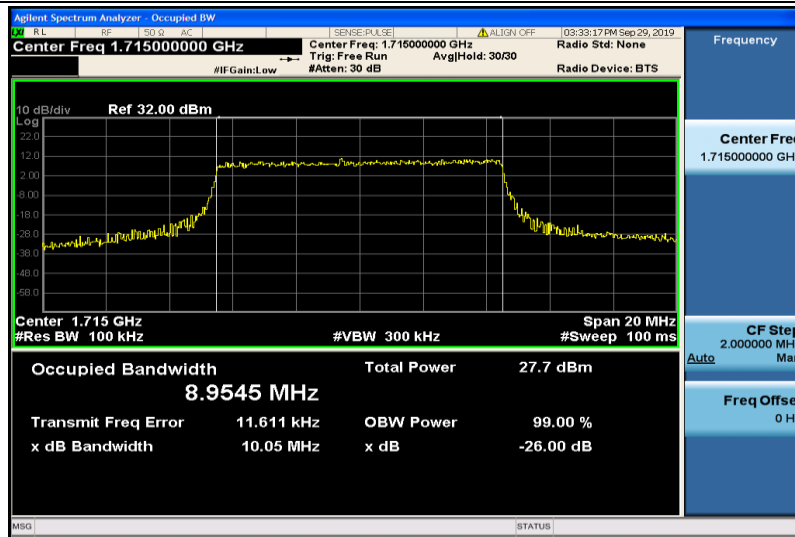

Band4-10MHz-16QAM-20000-50RB#0-8.9545