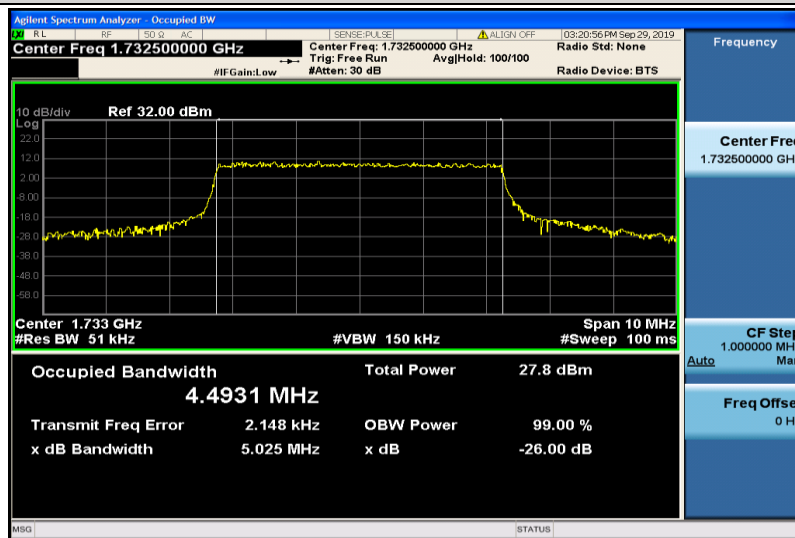

Band4-5MHz-QPSK-19975-25RB#0-4.4727

Band4-5MHz-QPSK-1732500000-4.4847

Band4-5MHz-QPSK-20375-25RB#0-4.4918

Band4-5MHz-16QAM-19975-25RB#0-4.4815

Band4-5MHz-16QAM-20175-25RB#0-4.4931

Band4-5MHz-16QAM-20375-25RB#0-4.4805