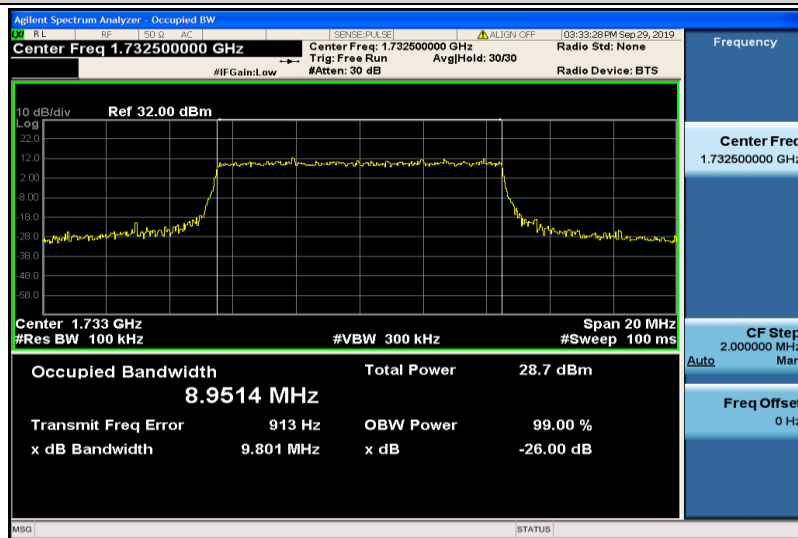

Band4-10MHz-QPSK-20175-50RB#0-8.9514