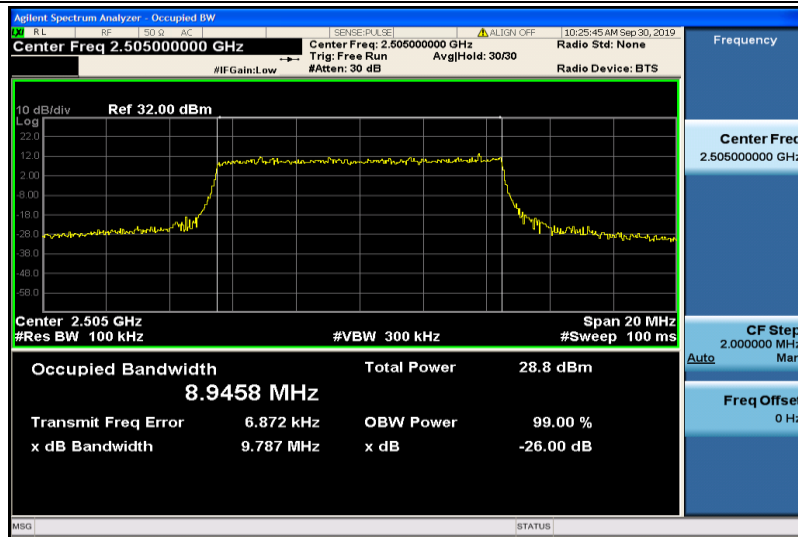

Band7-10MHz-16QAM-20800-50RB#0-8.9458