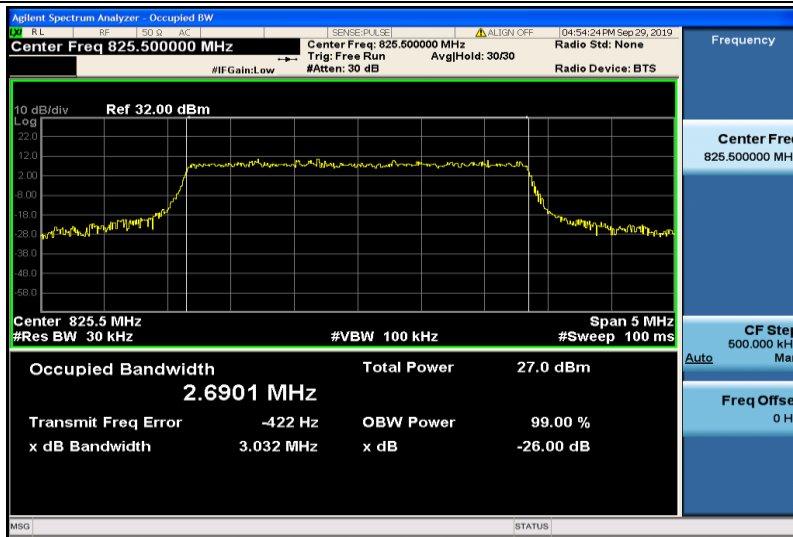

Band5-3MHz-16QAM-20415-15RB#0-2.6901