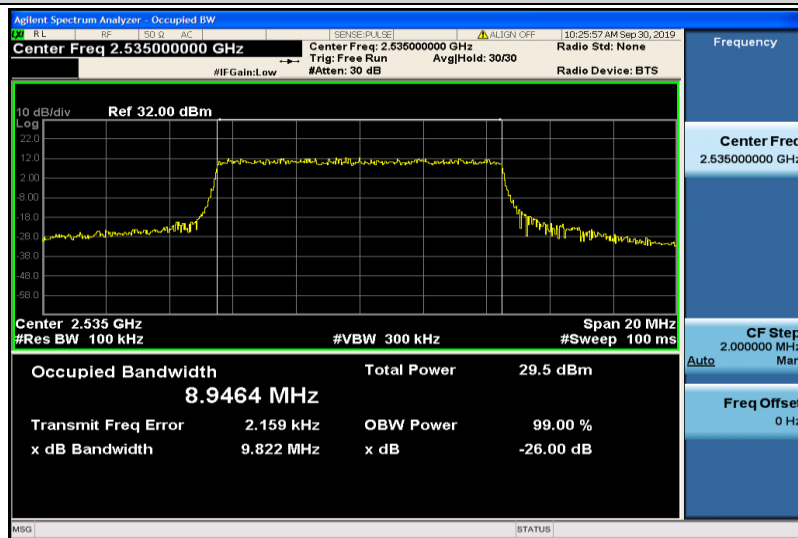

Band7-10MHz-QPSK-21100-50RB#0-8.9464