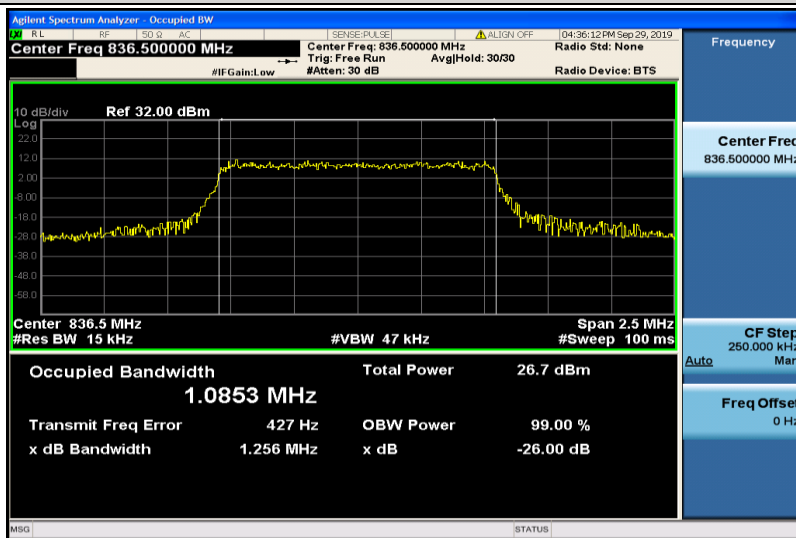

Band5-1.4MHz-QPSK-20407-6RB#0-1.0801

Band5-1.4MHz-QPSK-20525-6RB#0-1.0826

Band5-1.4MHz-QPSK-20643-6RB#0-1.0810

Band5-1.4MHz-16QAM-20407-6RB#0-1.0850

Band5-1.4MHz-16QAM-20525-6RB#0-1.0853

Band5-1.4MHz-16QAM-20643-6RB#0-1.0851