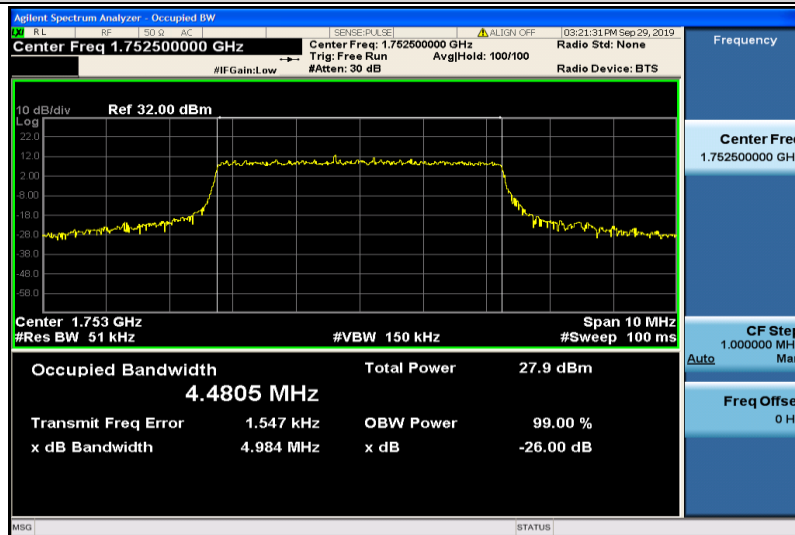

Band4-5MHz-QPSK-19975-25RB#0-4.4727

Band4-5MHz-QPSK-1732500000-4.4847

Band4-5MHz-QPSK-20375-25RB#0-4.4918

Band4-5MHz-16QAM-19975-25RB#0-4.4815

Band4-5MHz-16QAM-20175-25RB#0-4.4931

Band4-5MHz-16QAM-20375-25RB#0-4.4805