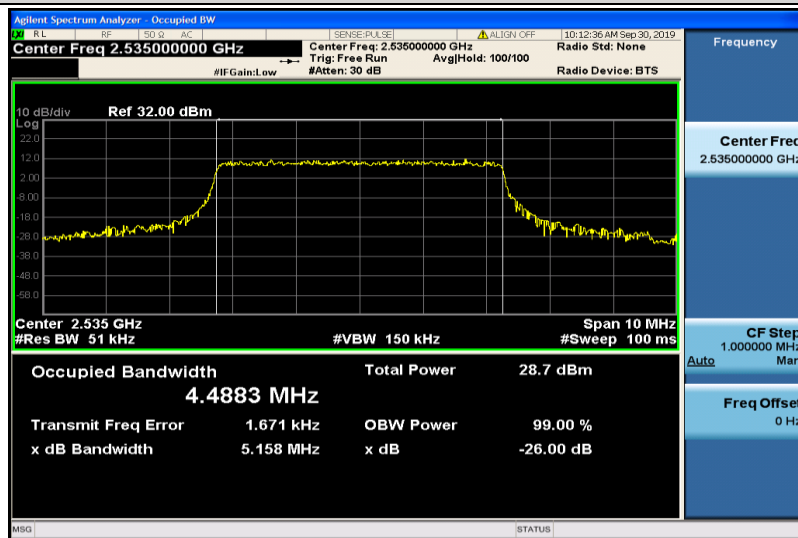

Band7-5MHz-QPSK-20775-25RB#0-4.4874

Band7-5MHz-QPSK-21100-25RB#0-4.4775

Band7-5MHz-QPSK-21425-25RB#0-4.4846

Band7-5MHz-16QAM-20775-25RB#0-4.4787

Band7-5MHz-16QAM-21100-25RB#0-4.4883

Band7-5MHz-16QAM-21425-25RB#0-4.4873