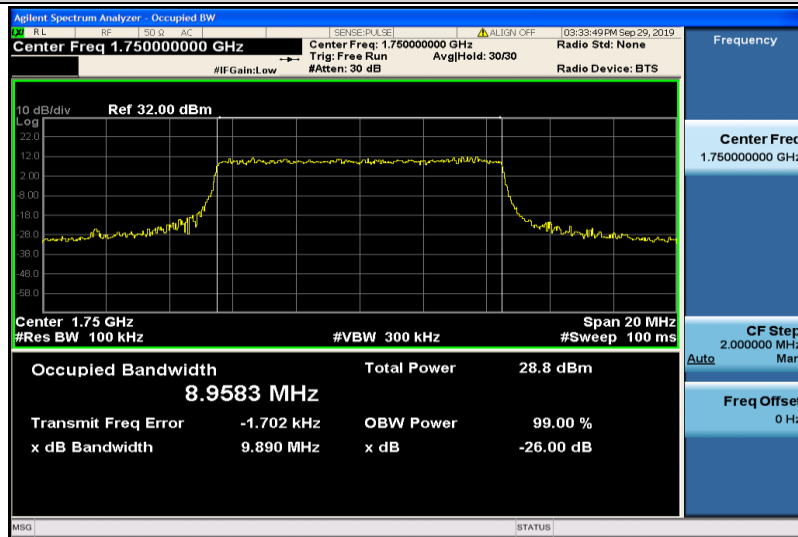

Band4-10MHz-QPSK-20350-50RB#0-8.9583