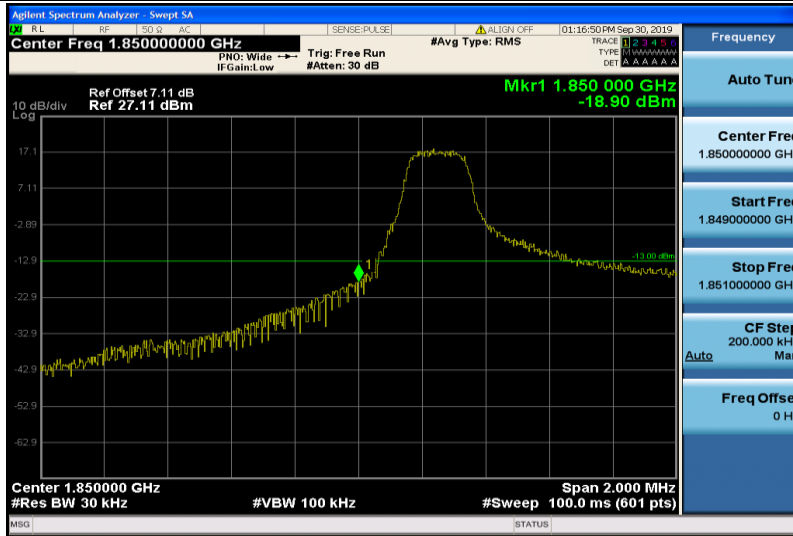

Test Graphs

Band2-1.4MHz-QPSK-18607-1RB#0