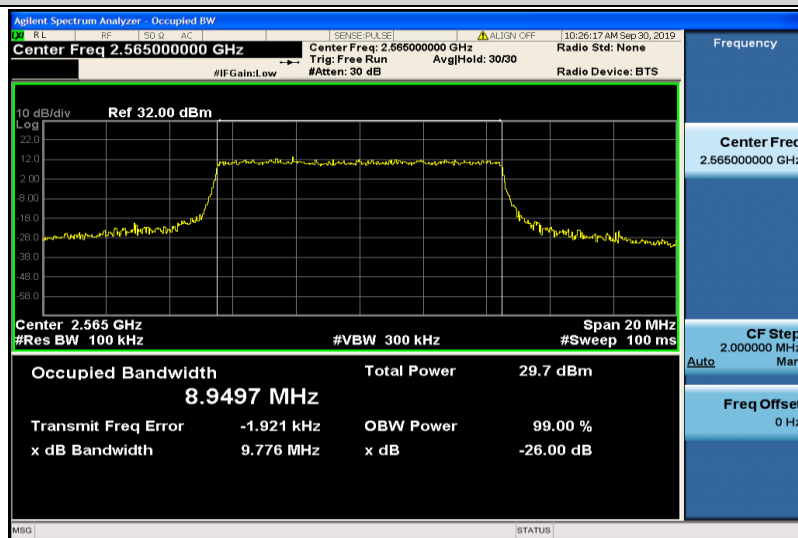

Band7-10MHz-QPSK-21400-50RB#0-8.9497