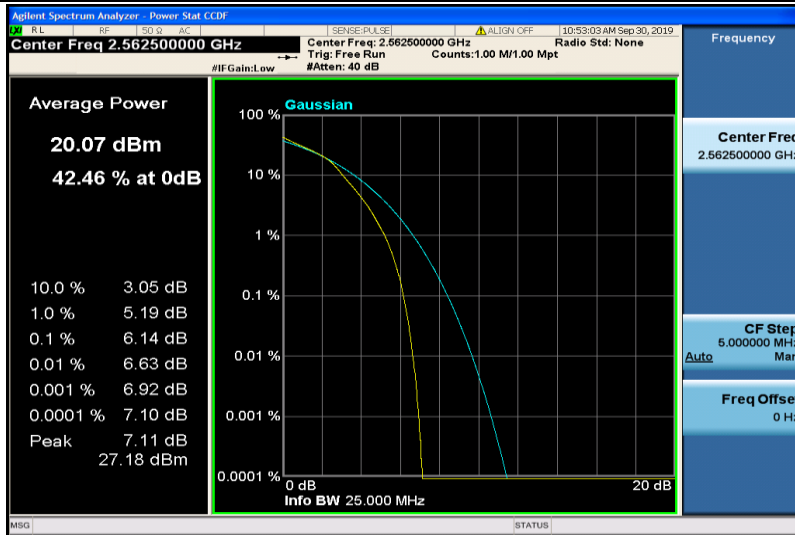

Band7-15MHz-16QAM-21100-1RB#0

Band7-15MHz-16QAM-21100-75RB#0

Band7-15MHz-16QAM-21375-1RB#0

Band7-15MHz-16QAM-21375-75RB#0

Band7-20MHz-QPSK-20850-1RB#0

Band7-20MHz-QPSK-20850-100RB#0

Band7-20MHz-QPSK-21100-1RB#0