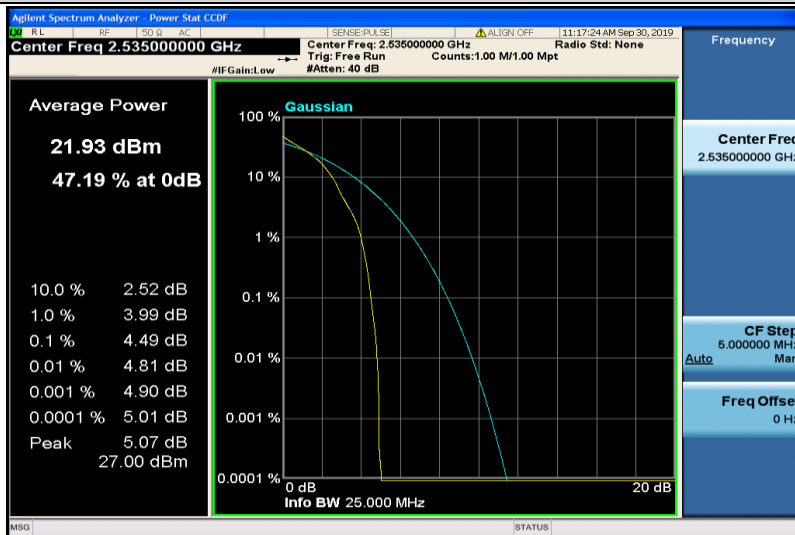

Band7-15MHz-16QAM-21100-1RB#0

Band7-15MHz-16QAM-21100-75RB#0

Band7-15MHz-16QAM-21375-1RB#0

Band7-15MHz-16QAM-21375-75RB#0

Band7-20MHz-QPSK-20850-1RB#0

Band7-20MHz-QPSK-20850-100RB#0

Band7-20MHz-QPSK-21100-1RB#0