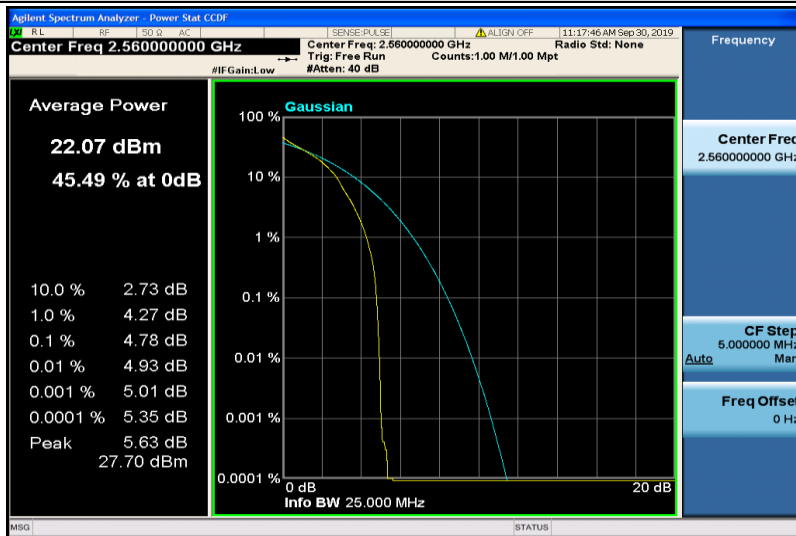

Band7-20MHz-QPSK-21350-1RB#0