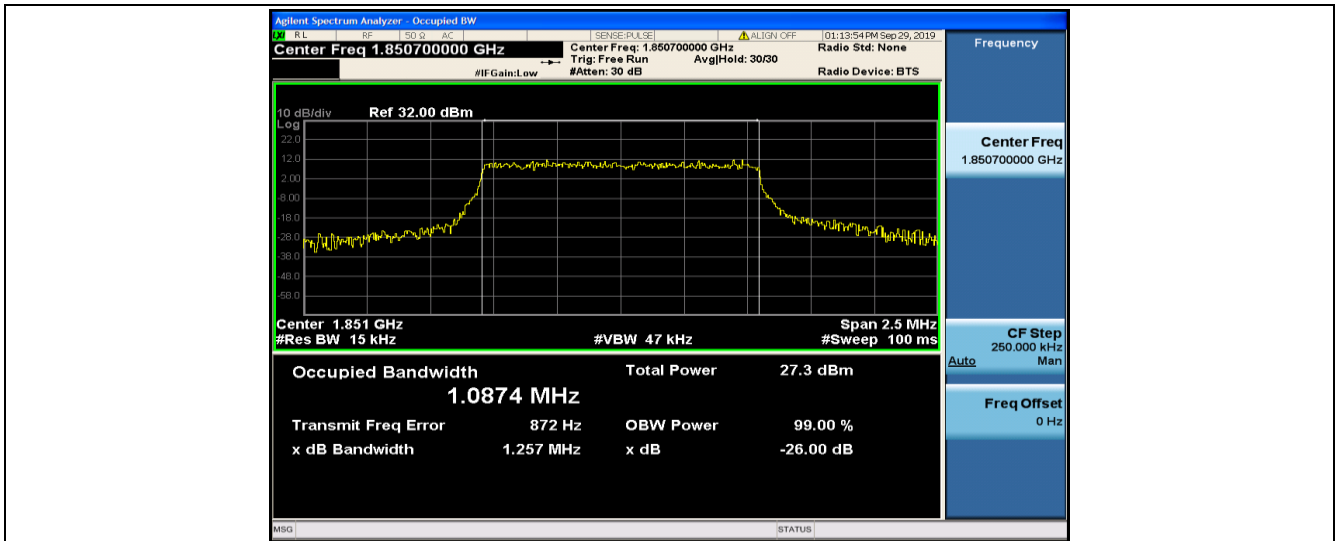

Test Graphs

Band2-1.4MHz-QPSK-18607-6RB#0-1.0874