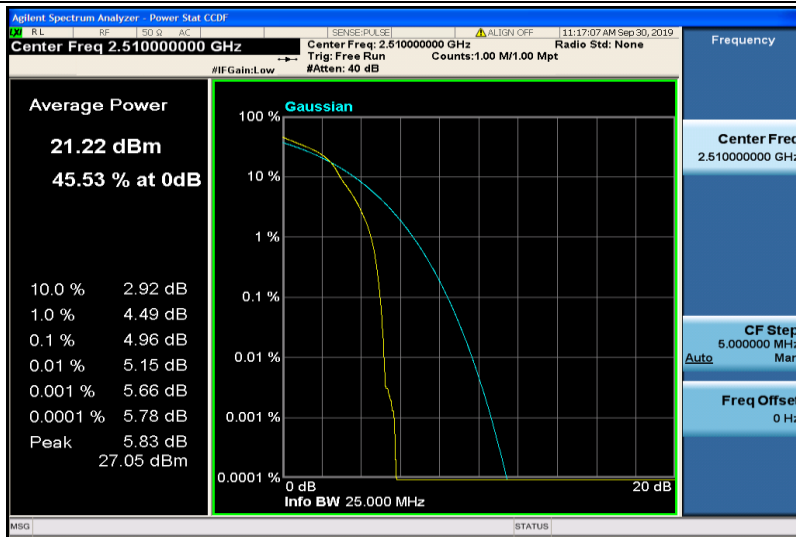

Band7-20MHz-16QAM-20850-1RB#0