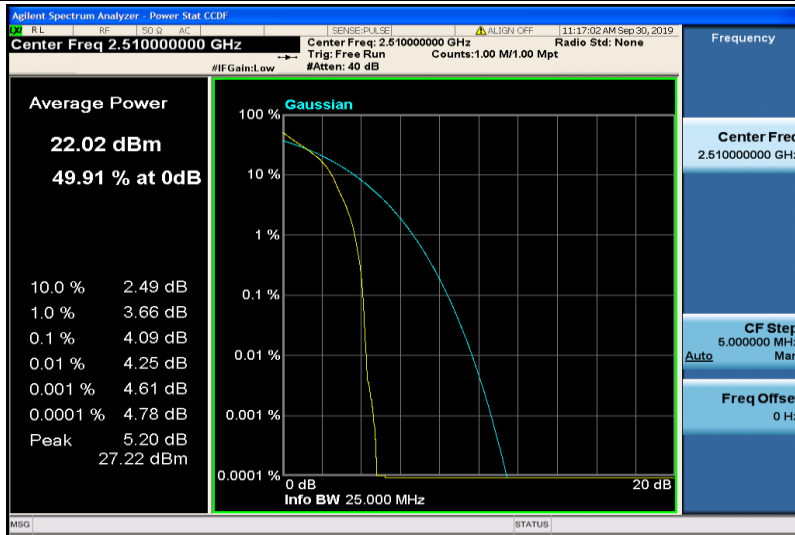

Band7-15MHz-16QAM-21100-1RB#0

Band7-15MHz-16QAM-21100-75RB#0

Band7-15MHz-16QAM-21375-1RB#0

Band7-15MHz-16QAM-21375-75RB#0

Band7-20MHz-QPSK-20850-1RB#0

Band7-20MHz-QPSK-20850-100RB#0

Band7-20MHz-QPSK-21100-1RB#0