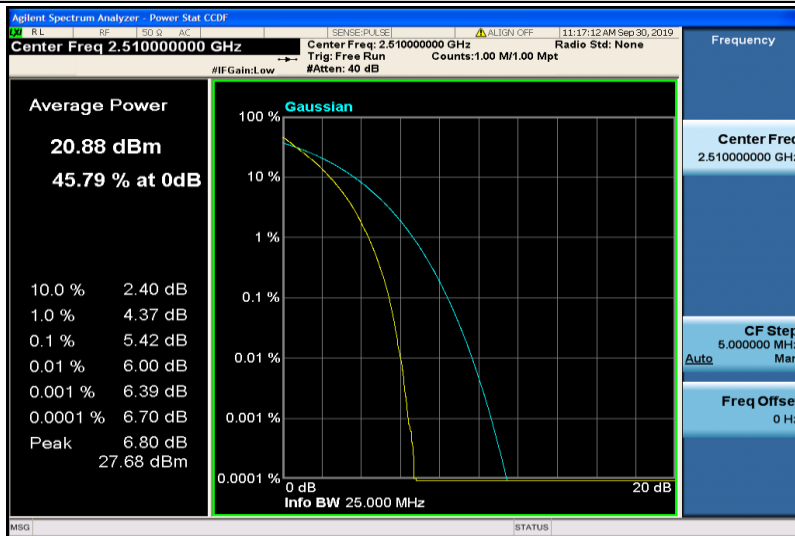

Band7-15MHz-16QAM-21100-1RB#0

Band7-15MHz-16QAM-21100-75RB#0

Band7-15MHz-16QAM-21375-1RB#0

Band7-15MHz-16QAM-21375-75RB#0

Band7-20MHz-QPSK-20850-1RB#0

Band7-20MHz-QPSK-20850-100RB#0

Band7-20MHz-QPSK-21100-1RB#0