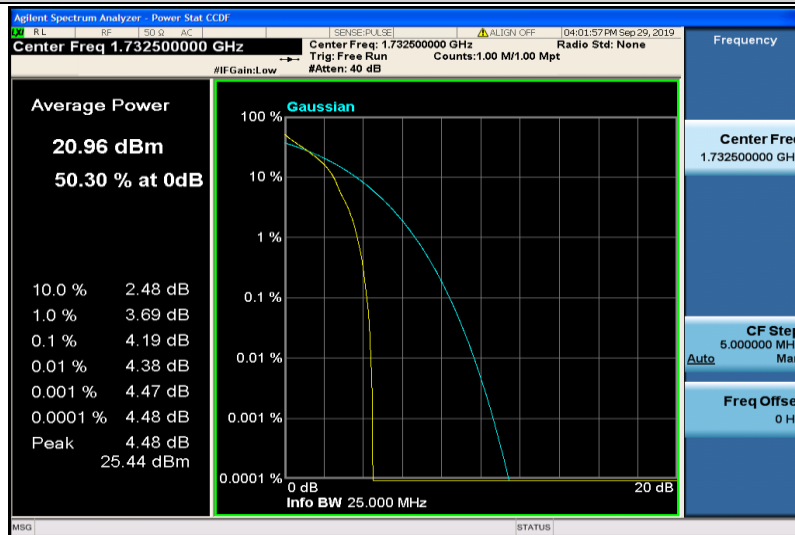

Band4-10MHz-16QAM-20175-50RB#0

Band4-10MHz-16QAM-20350-1RB#0

Band4-10MHz-16QAM-20350-50RB#0

Band4-15MHz-QPSK-20025-1RB#0

Band4-15MHz-QPSK-20025-75RB#0

Band4-15MHz-QPSK-20175-1RB#0

Band4-15MHz-QPSK-20175-75RB#0