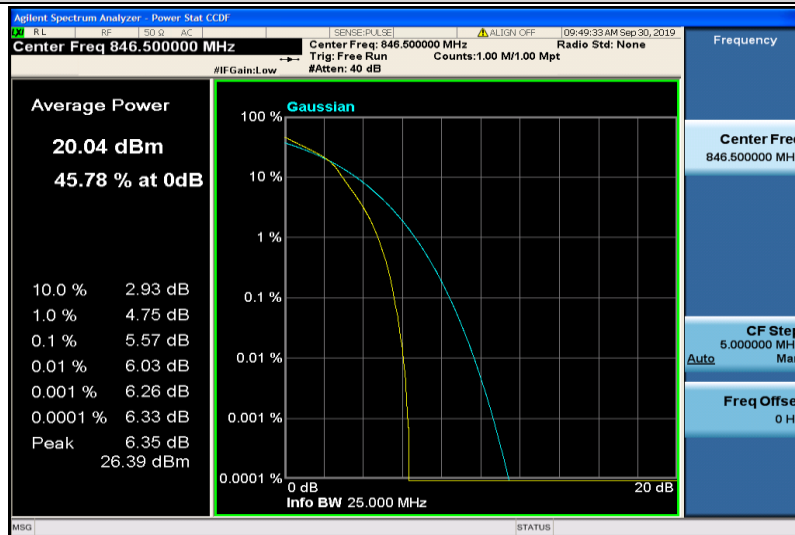

Band5-5MHz-16QAM-20425-25RB#0

Band5-5MHz-16QAM-20525-1RB#0

Band5-5MHz-16QAM-20525-25RB#0

Band5-5MHz-16QAM-20625-1RB#0

Band5-5MHz-16QAM-20625-25RB#0