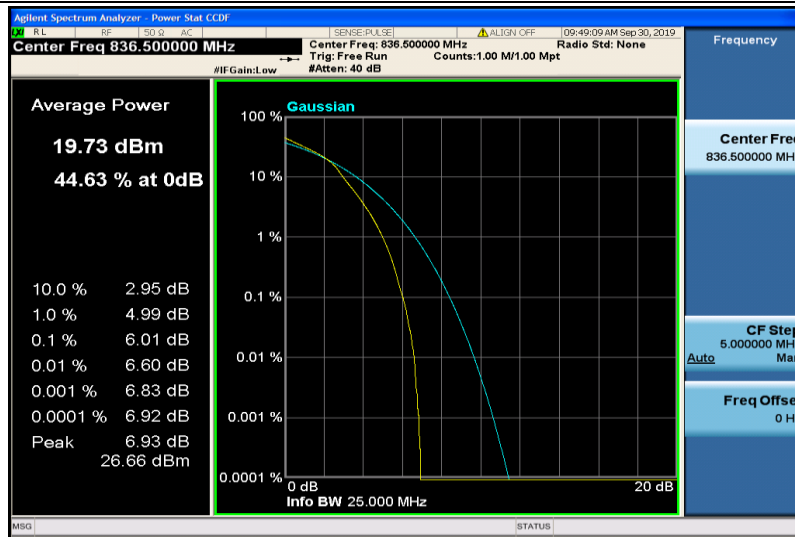

Band5-5MHz-16QAM-20525-1RB#0

Band5-5MHz-16QAM-20525-25RB#0