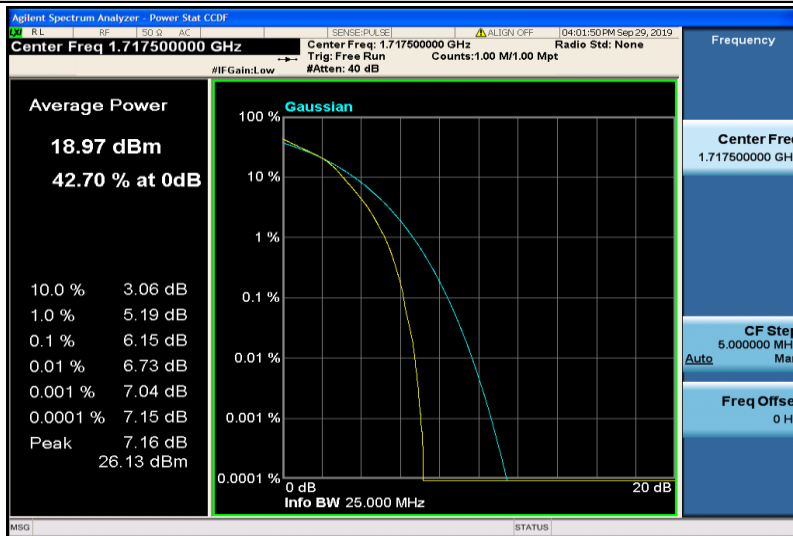

Band4-15MHz-16QAM-20025-1RB#0

Band4-15MHz-16QAM-20025-75RB#0