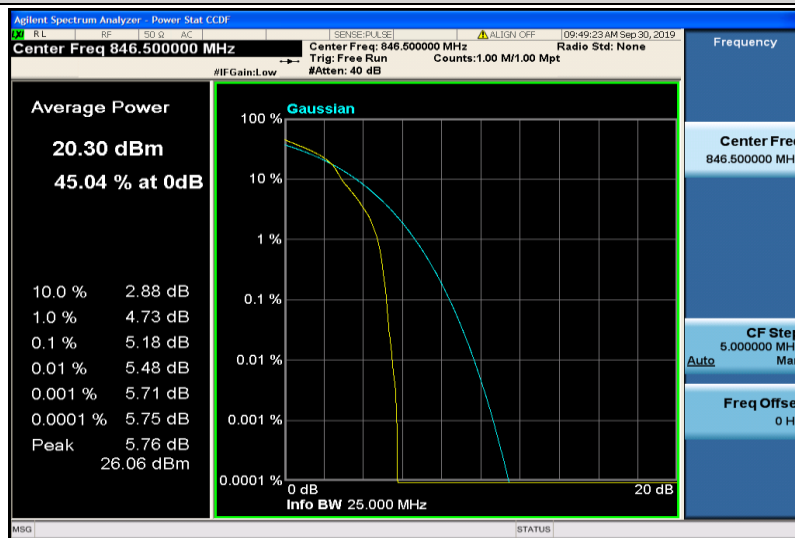

Band5-5MHz-16QAM-20525-25RB#0

Band5-5MHz-16QAM-20625-1RB#0