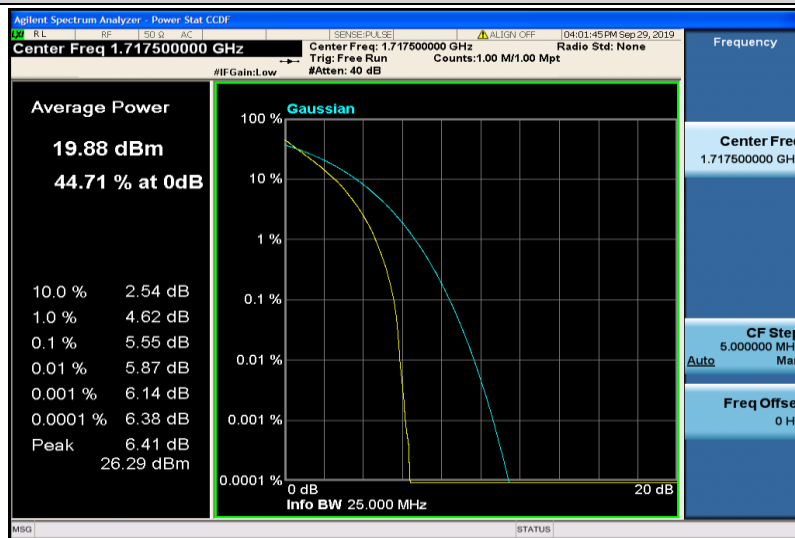

Band4-10MHz-16QAM-20175-50RB#0

Band4-10MHz-16QAM-20350-1RB#0

Band4-10MHz-16QAM-20350-50RB#0

Band4-15MHz-QPSK-20025-1RB#0

Band4-15MHz-QPSK-20025-75RB#0

Band4-15MHz-QPSK-20175-1RB#0

Band4-15MHz-QPSK-20175-75RB#0