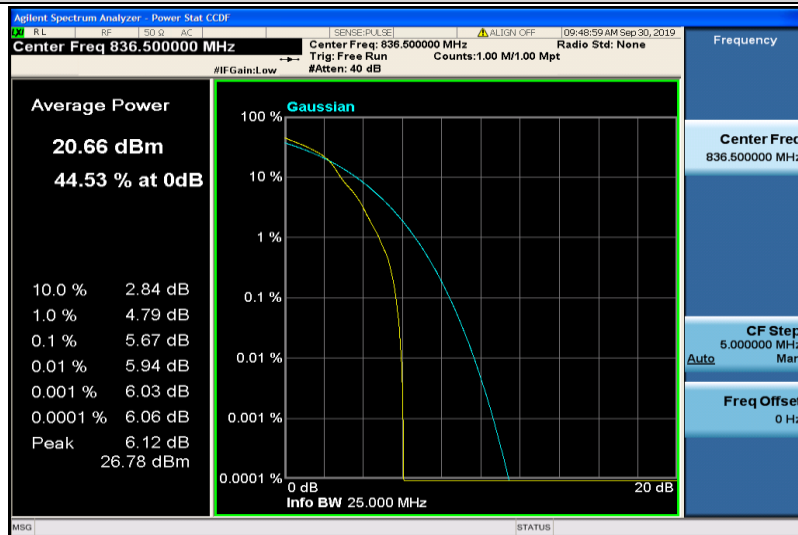

Band5-5MHz-16QAM-20425-25RB#0

Band5-5MHz-16QAM-20525-1RB#0