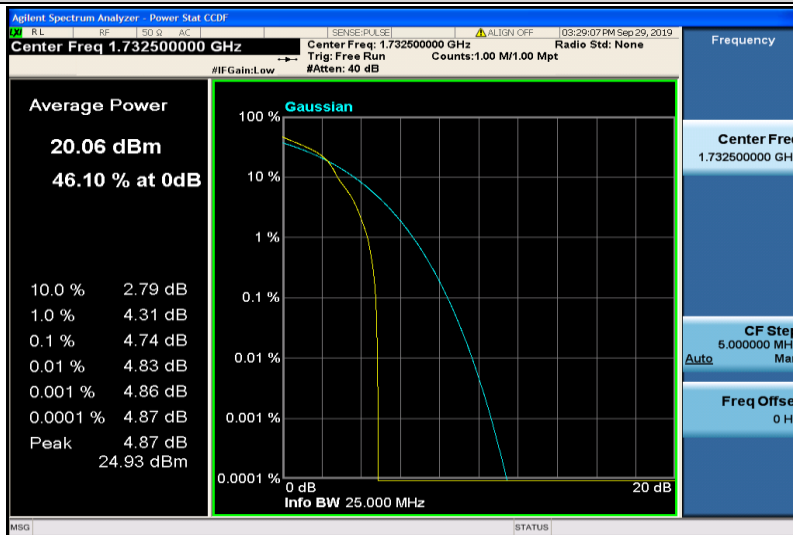

Band4-5MHz-16QAM-19975-25RB#0

Band4-5MHz-16QAM-20175-1RB#0