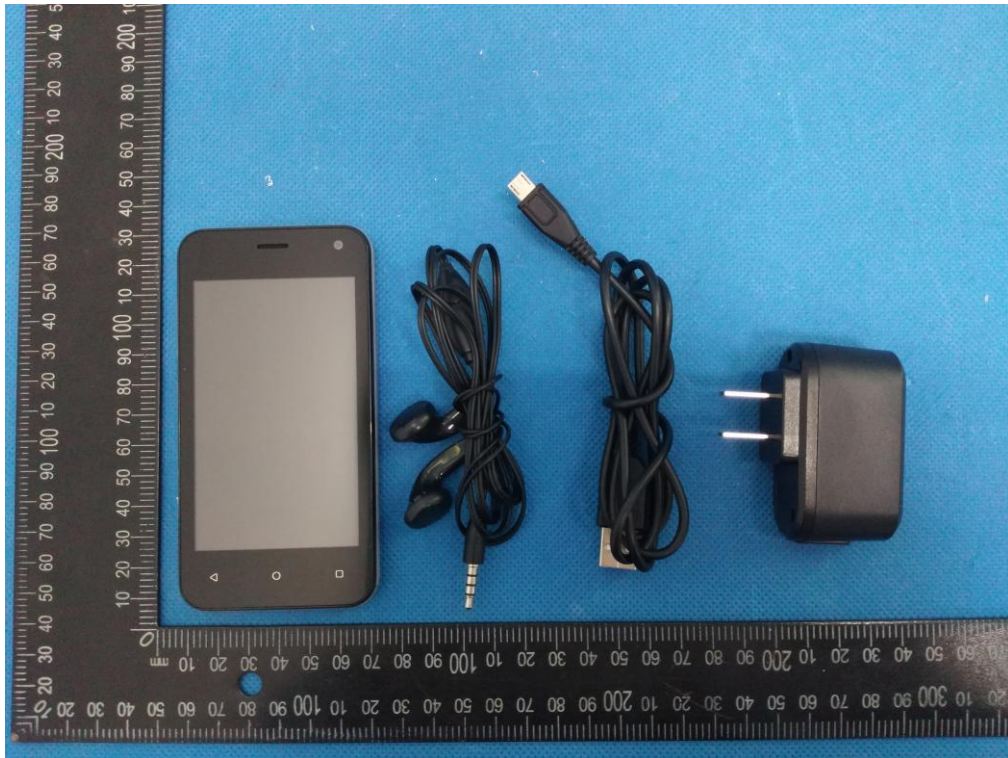

Photo 1

Photo 2

Photo 3

Photo 4

Photo 5

Photo 6

Photo 7

Photo 8

Photo 9

Adaptor

INPUT: AC 100-240V~50-60Hz 0.2 A

OUTPUT: DC 5.0V $\overline{\text{---}}$ 500mA

Made in China