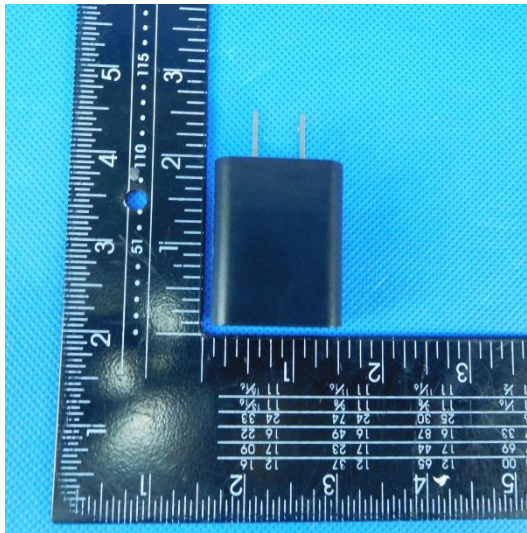

Model:K55QL

7. EXTERNAL AND INTERNAL PHOTOS OF THE EUT

External photos of the EUT

Adaptor

INPUT: AC 100-240V~50-60Hz 0.2A

OUTPUT: DC 5.0V≡ 1000mA

Made in China