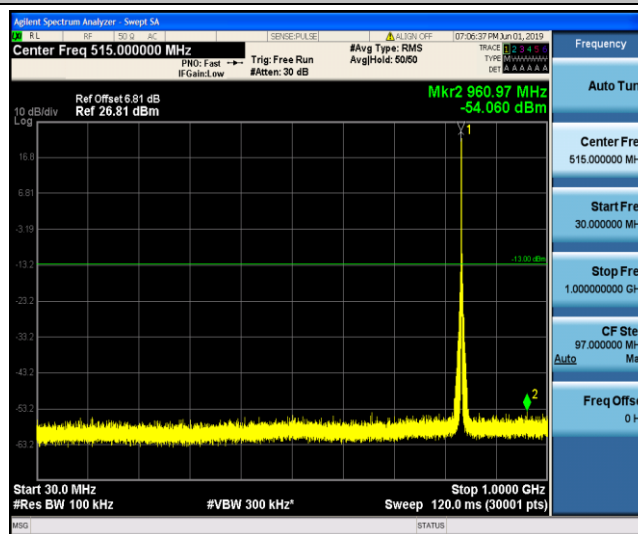

Band5\_1.4MHz\_QPSK\_20407\_1RB#0

Band5\_1.4MHz\_QPSK\_20407\_1RB#0

Band5\_1.4MHz\_QPSK\_20525\_1RB#0

Band5\_1.4MHz\_QPSK\_20525\_1RB#0

Band5\_1.4MHz\_QPSK\_20643\_1RB#0

Band5\_1.4MHz\_QPSK\_20643\_1RB#0

Band5\_1.4MHz\_16QAM\_20407\_1RB#0