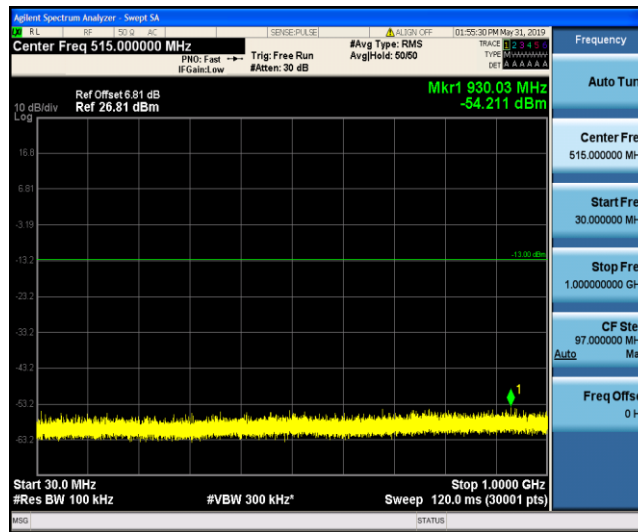

Test Graphs

Band2_1.4MHz_QPSK_18607_1RB#0