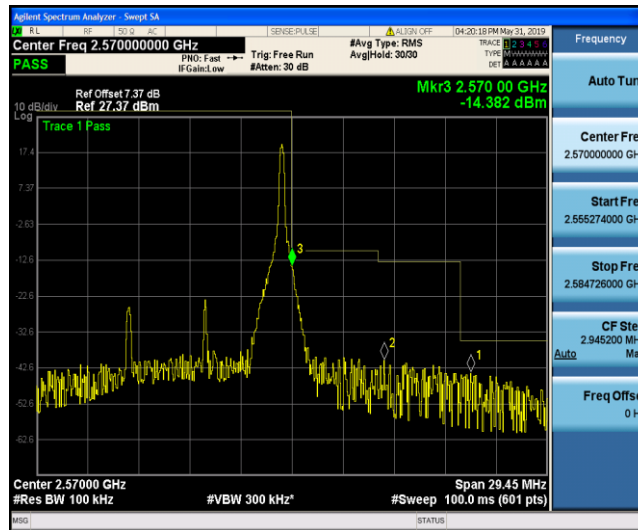

Band7_10MHz_16QAM_20800_50RB#0

Band7_10MHz_16QAM_21400_1RB#49