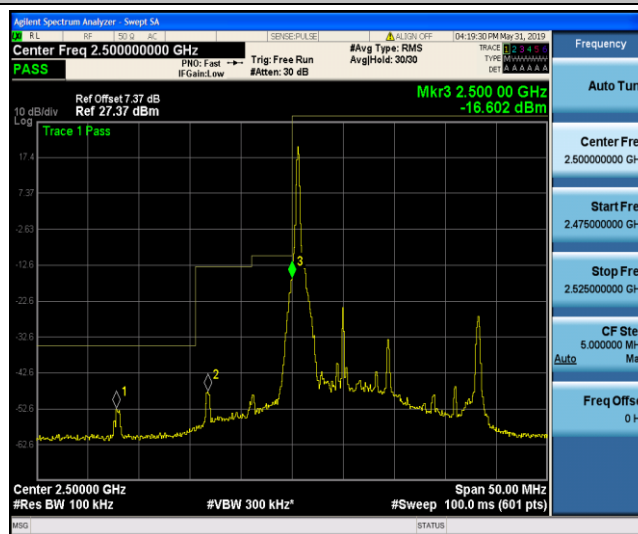

Band7_10MHz_QPSK_21400_50RB#0

Band7_10MHz_16QAM_20800_1RB#0