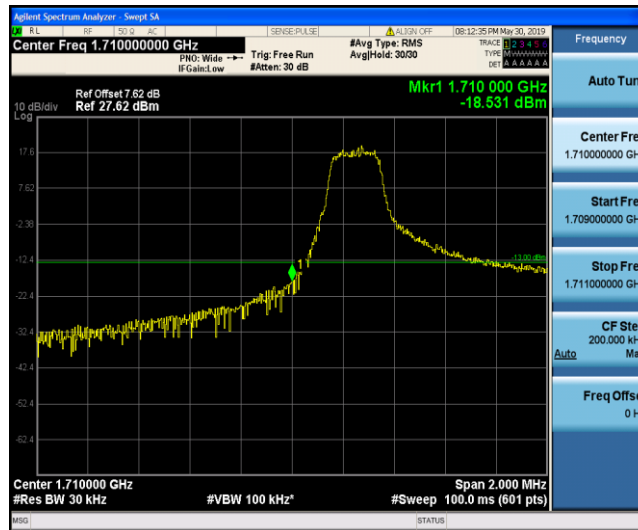

Band4_1.4MHz_QPSK_20393_6RB#0

Band4_1.4MHz_16QAM_19957_1RB#0