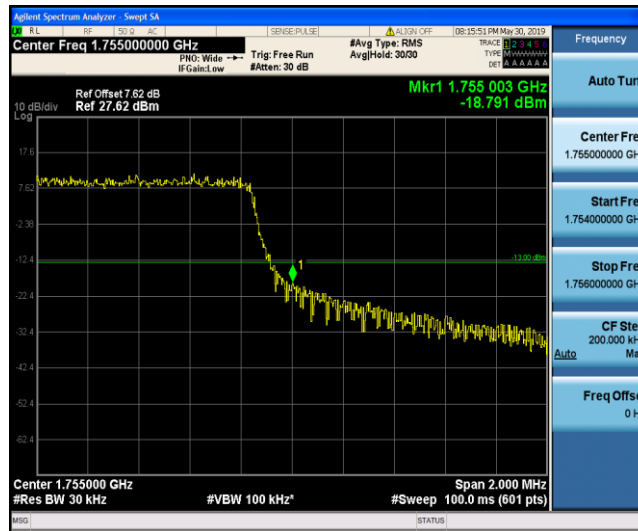

Band4_1.4MHz_QPSK_20393_1RB#5

Band4_1.4MHz_QPSK_20393_6RB#0