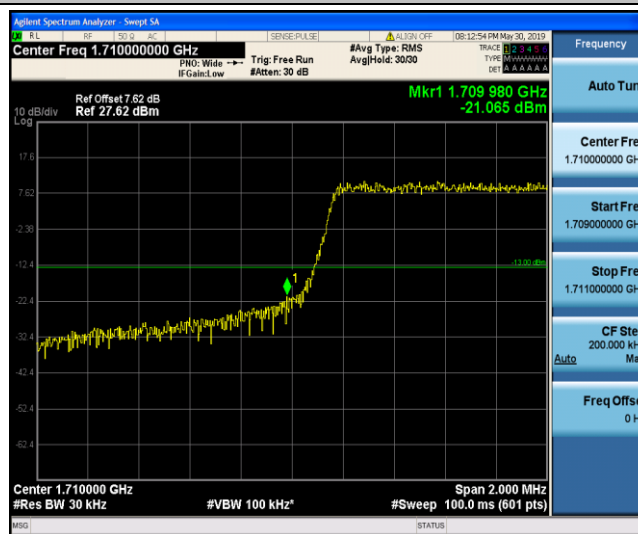

Band4_1.4MHz_16QAM_19957_1RB#0

Band4_1.4MHz_16QAM_19957_6RB#0