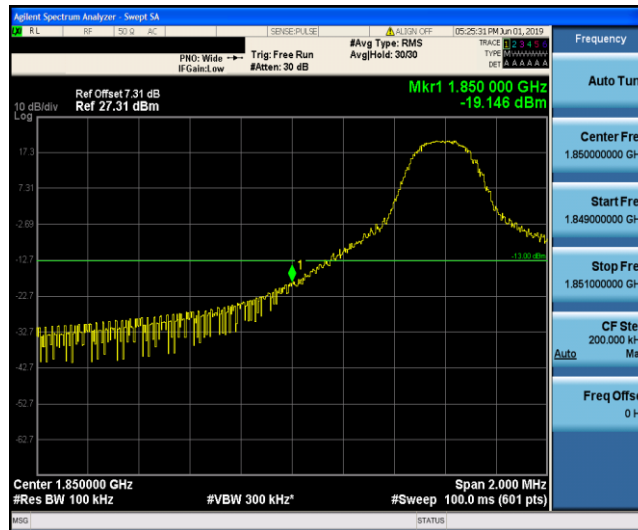

Band2\_10MHz\_QPSK\_18650\_1RB#0

Band2\_10MHz\_QPSK\_18650\_50RB#0

Band2\_10MHz\_QPSK\_19150\_1RB#49

Band2\_10MHz\_QPSK\_19150\_50RB#0

Band2\_10MHz\_16QAM\_18650\_1RB#0

Band2\_10MHz\_16QAM\_18650\_50RB#0

Band2\_10MHz\_16QAM\_19150\_1RB#49