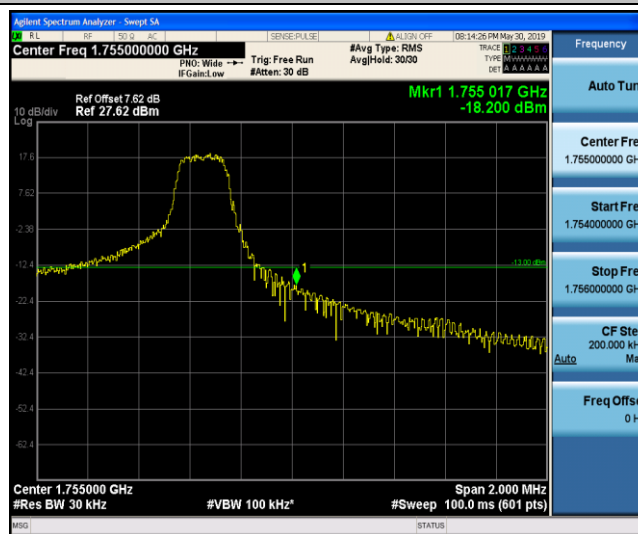

Band2\_20MHz\_16QAM\_18700\_1RB#0

Band2\_20MHz\_16QAM\_18700\_100RB#0

Band2\_20MHz\_16QAM\_19100\_1RB#99

Band2\_20MHz\_16QAM\_19100\_100RB#0

Band4\_1.4MHz\_QPSK\_19957\_1RB#0

Band4\_1.4MHz\_QPSK\_19957\_6RB#0