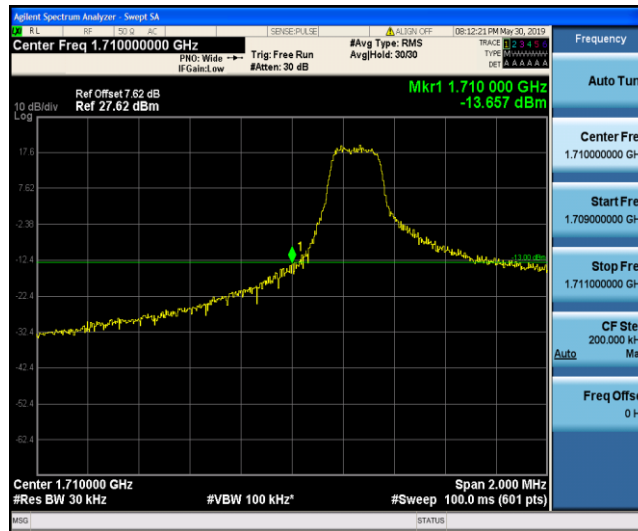

Band2\_20MHz\_16QAM\_18700\_1RB#0

Band2\_20MHz\_16QAM\_18700\_100RB#0

Band2\_20MHz\_16QAM\_19100\_1RB#99

Band2\_20MHz\_16QAM\_19100\_100RB#0

Band4\_1.4MHz\_QPSK\_19957\_1RB#0

Band4\_1.4MHz\_QPSK\_19957\_6RB#0