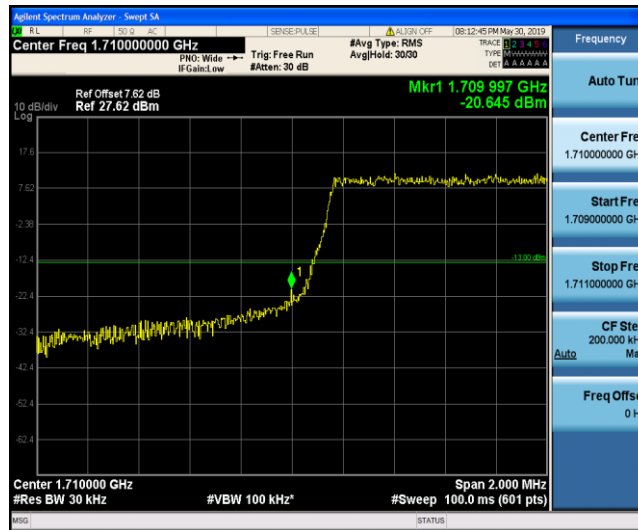

Band2\_20MHz\_16QAM\_18700\_1RB#0

Band2\_20MHz\_16QAM\_18700\_100RB#0

Band2\_20MHz\_16QAM\_19100\_1RB#99

Band2\_20MHz\_16QAM\_19100\_100RB#0

Band4\_1.4MHz\_QPSK\_19957\_1RB#0

Band4\_1.4MHz\_QPSK\_19957\_6RB#0