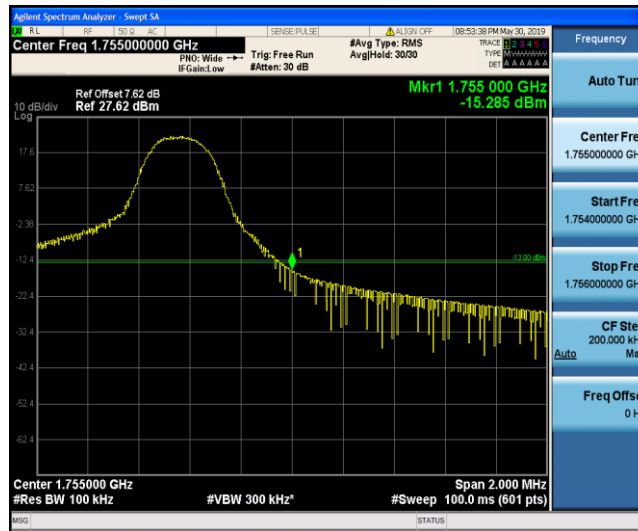

Band4_5MHz_QPSK_19975_25RB#0

Band4_5MHz_QPSK_20375_1RB#24