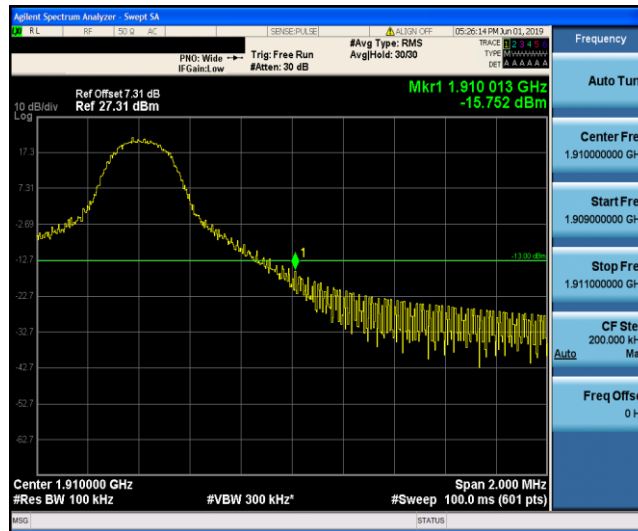

Band2\_10MHz\_QPSK\_18650\_1RB#0

Band2\_10MHz\_QPSK\_18650\_50RB#0

Band2\_10MHz\_QPSK\_19150\_1RB#49

Band2\_10MHz\_QPSK\_19150\_50RB#0

Band2\_10MHz\_16QAM\_18650\_1RB#0

Band2\_10MHz\_16QAM\_18650\_50RB#0

Band2\_10MHz\_16QAM\_19150\_1RB#49