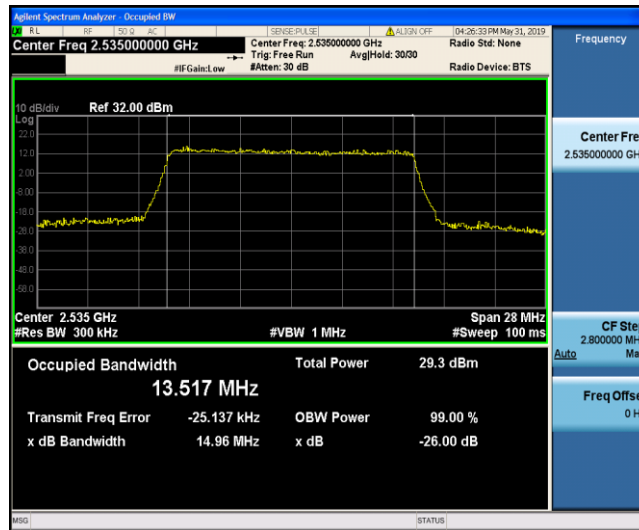

Band7_15MHz_16QAM_21100_75RB#0