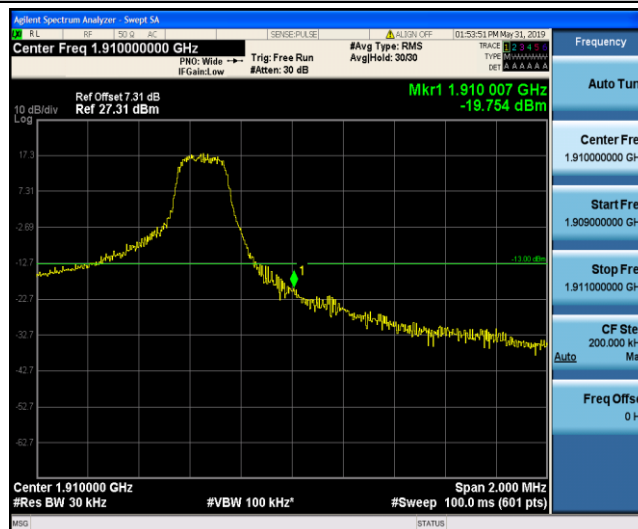

Band2_1.4MHz_QPSK_19193_1RB#5