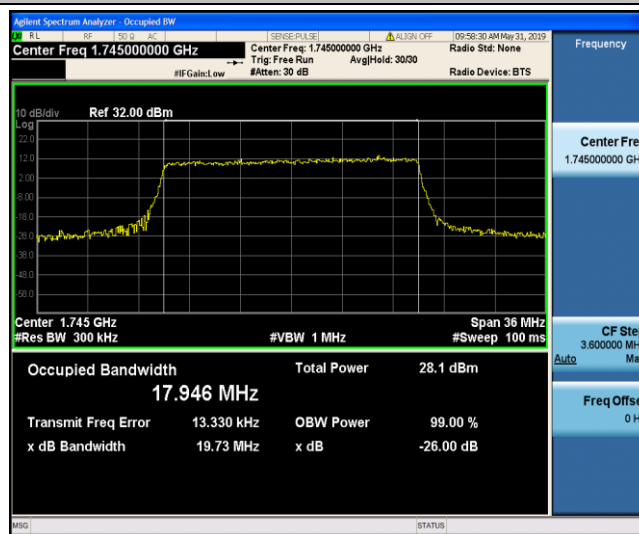

Band4_20MHz_16QAM_20175_100RB#0

Band4_20MHz_16QAM_20300_100RB#0