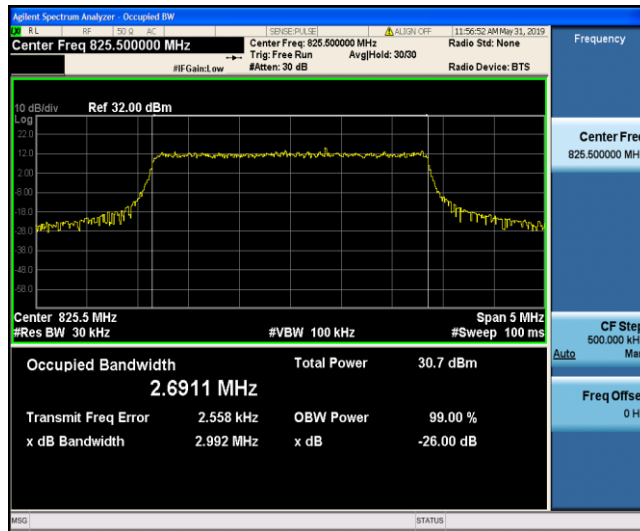

Band5_1.4MHz_16QAM_20643_6RB#0

Band5_3MHz_QPSK_20415_15RB#0