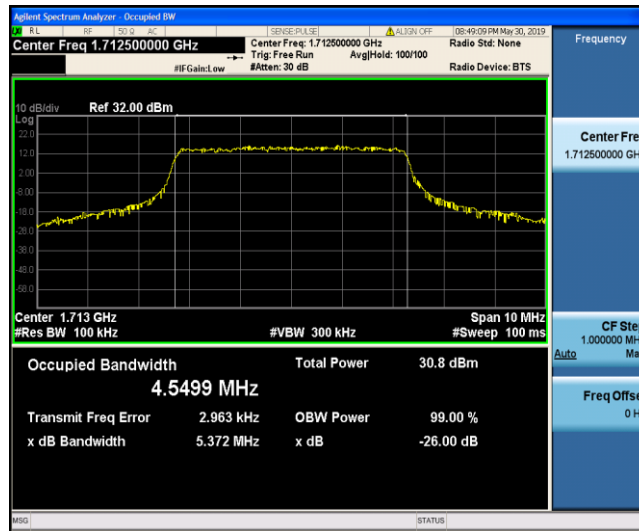

Band4_5MHz_QPSK_20375_25RB#0

Band4_5MHz_16QAM_19975_25RB#0