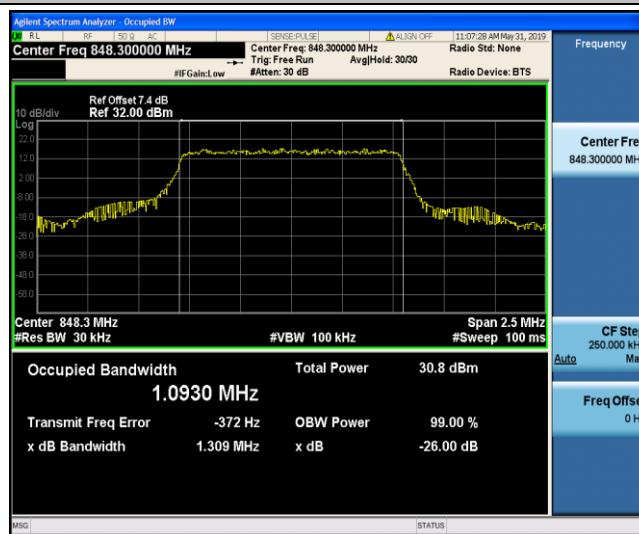

Band4\_20MHz\_16QAM\_20050\_100RB#0

Band4\_20MHz\_16QAM\_20175\_100RB#0

Band4\_20MHz\_16QAM\_20300\_100RB#0

Band5\_1.4MHz\_QPSK\_20407\_6RB#0

Band5\_1.4MHz\_QPSK\_20525\_6RB#0

Band5\_1.4MHz\_QPSK\_20643\_6RB#0