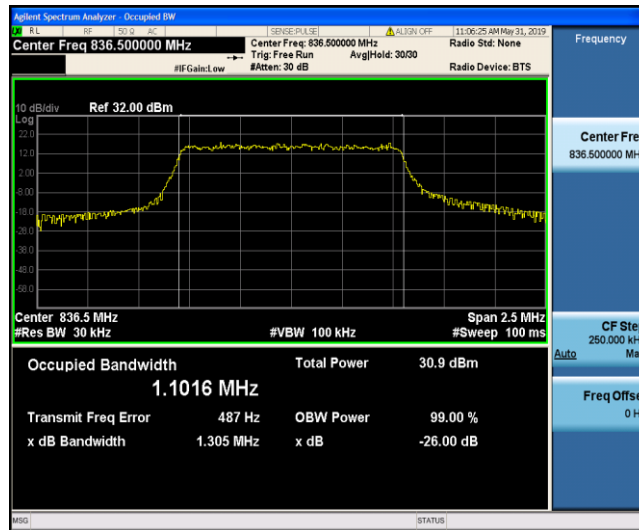

Band4\_20MHz\_16QAM\_20050\_100RB#0

Band4\_20MHz\_16QAM\_20175\_100RB#0

Band4\_20MHz\_16QAM\_20300\_100RB#0

Band5\_1.4MHz\_QPSK\_20407\_6RB#0

Band5\_1.4MHz\_QPSK\_20525\_6RB#0

Band5\_1.4MHz\_QPSK\_20643\_6RB#0