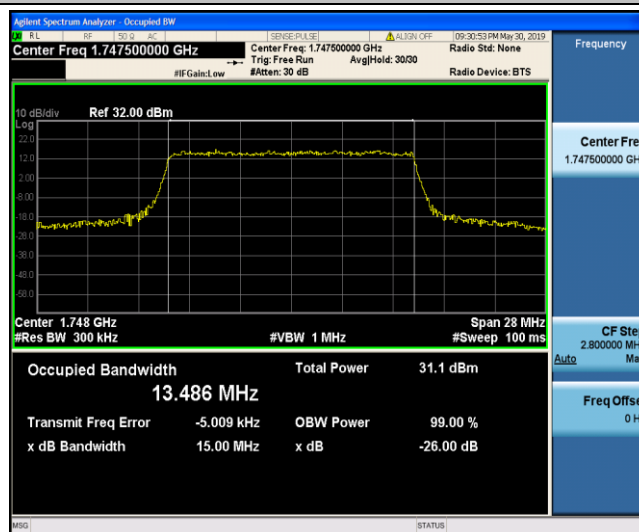

Band4_15MHz_16QAM_20175_75RB#0

Band4_15MHz_16QAM_20325_75RB#0