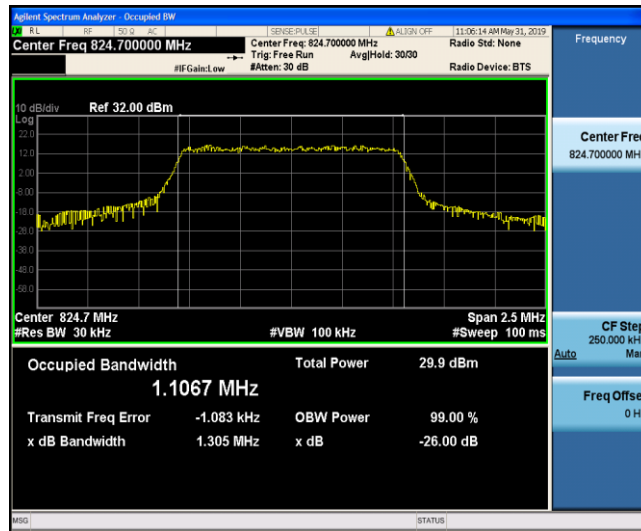

Band4\_20MHz\_16QAM\_20050\_100RB#0

Band4\_20MHz\_16QAM\_20175\_100RB#0

Band4\_20MHz\_16QAM\_20300\_100RB#0

Band5\_1.4MHz\_QPSK\_20407\_6RB#0

Band5\_1.4MHz\_QPSK\_20525\_6RB#0

Band5\_1.4MHz\_QPSK\_20643\_6RB#0