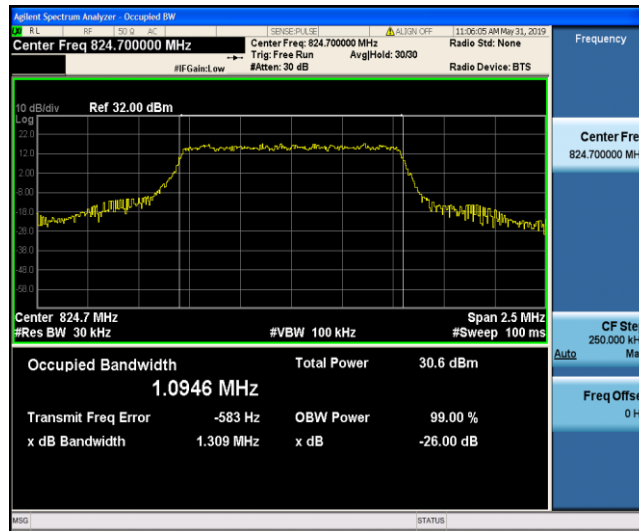

Band4_20MHz_16QAM_20300_100RB#0

Band5_1.4MHz_QPSK_20407_6RB#0