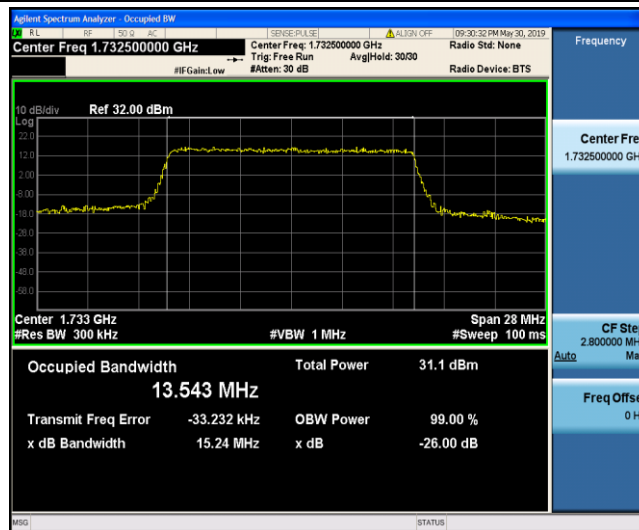

Band4_15MHz_16QAM_20025_75RB#0

Band4_15MHz_16QAM_20175_75RB#0