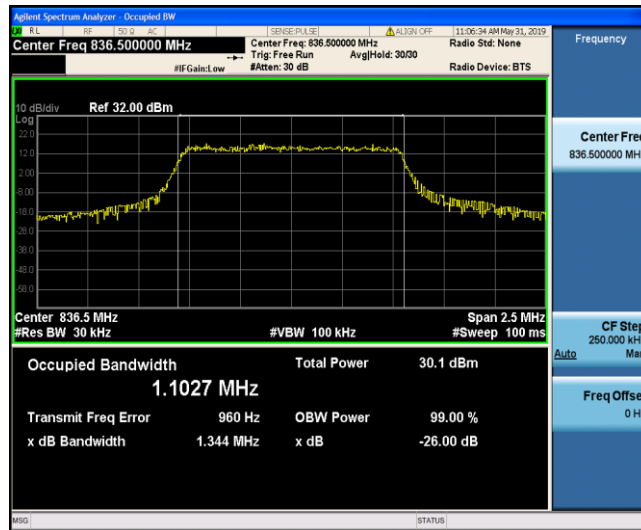

Band5_1.4MHz_16QAM_20407_6RB#0

Band5_1.4MHz_16QAM_20525_6RB#0