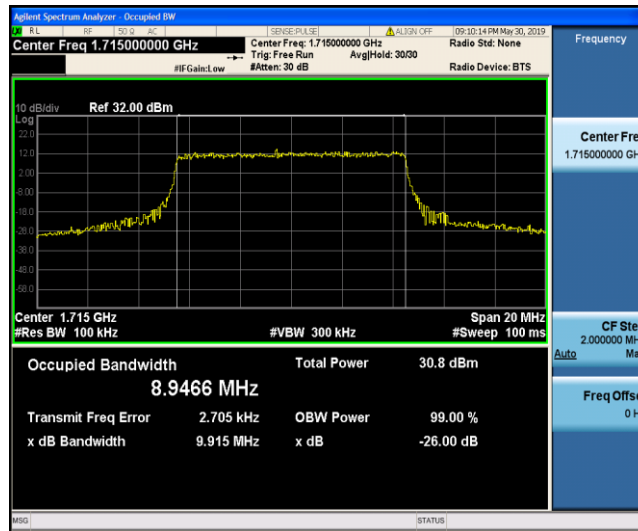

Band4_10MHz_QPSK_20350_50RB#0

Band4_10MHz_16QAM_2000_50RB#0