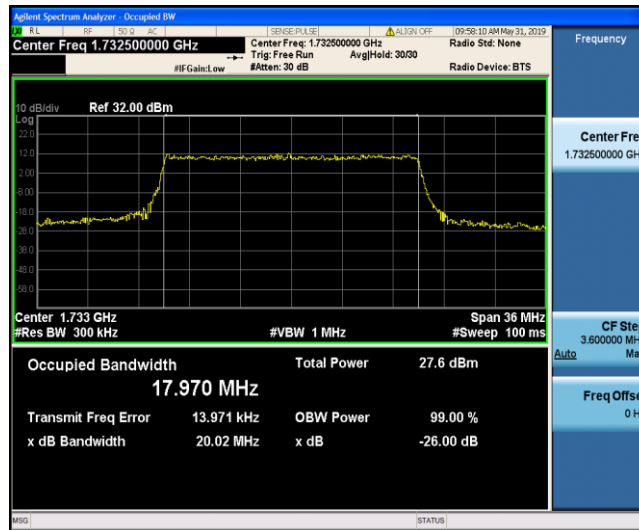

Band4_20MHz_16QAM_20050_100RB#0

Band4_20MHz_16QAM_20175_100RB#0