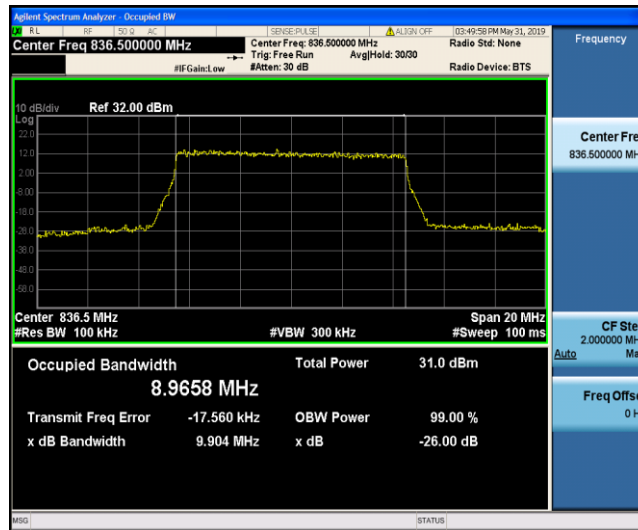

Band5_10MHz_16QAM_20450_50RB#0

Band5_10MHz_16QAM_20525_50RB#0