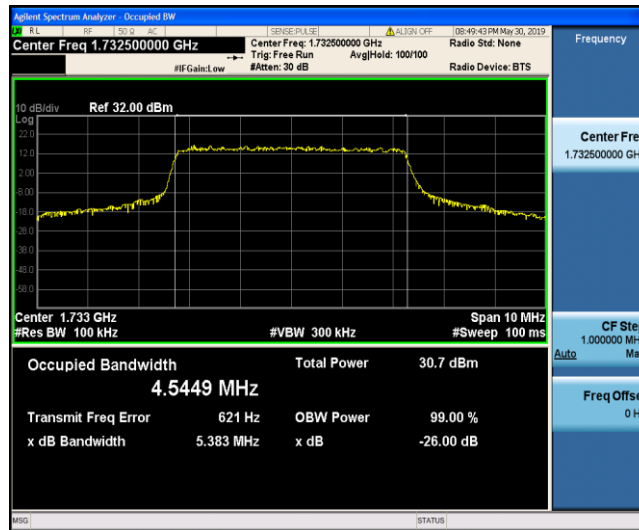

Band4_5MHz_16QAM_19975_25RB#0

Band4_5MHz_16QAM_20175_25RB#0