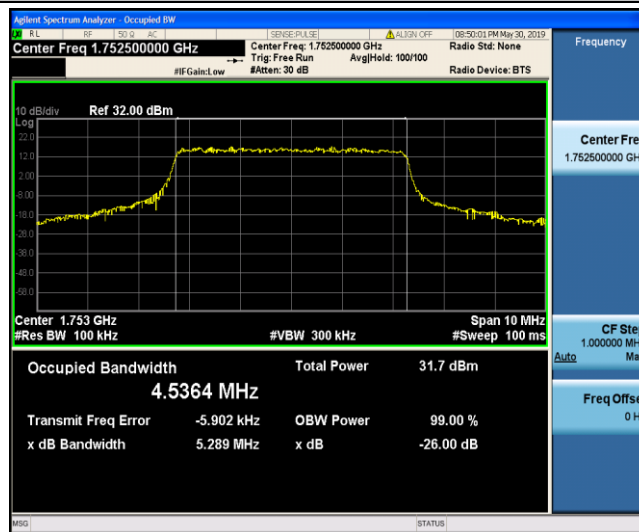

Band4_5MHz_QPSK_20175_25RB#0

Band4_5MHz_QPSK_20375_25RB#0