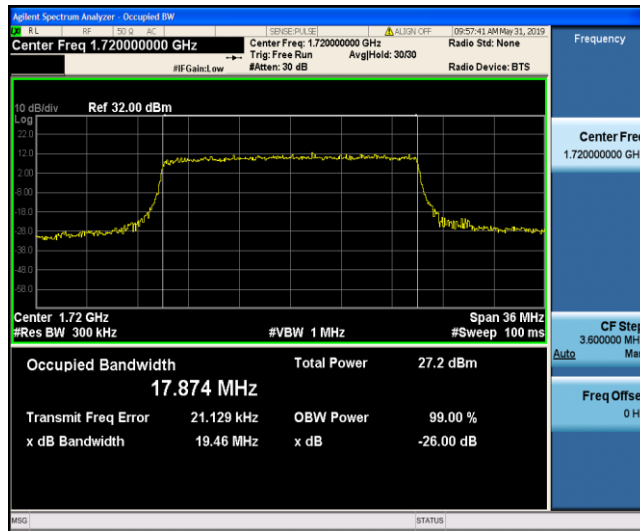

Band4_15MHz_16QAM_20325_75RB#0

Band4_20MHz_QPSK_20050_100RB#0