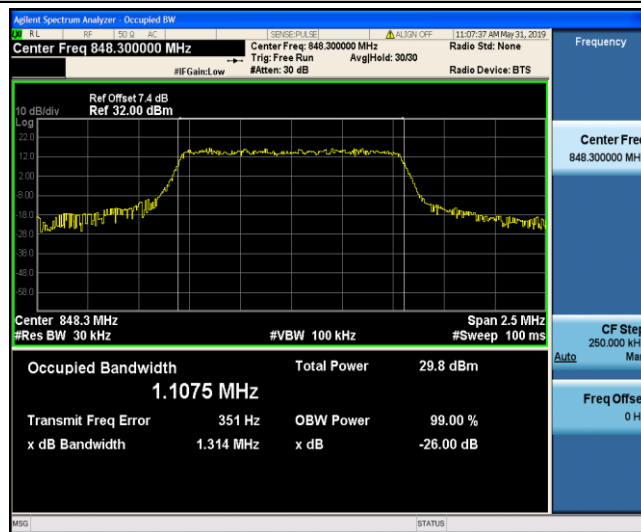

Band5_1.4MHz_16QAM_20525_6RB#0

Band5_1.4MHz_16QAM_20643_6RB#0