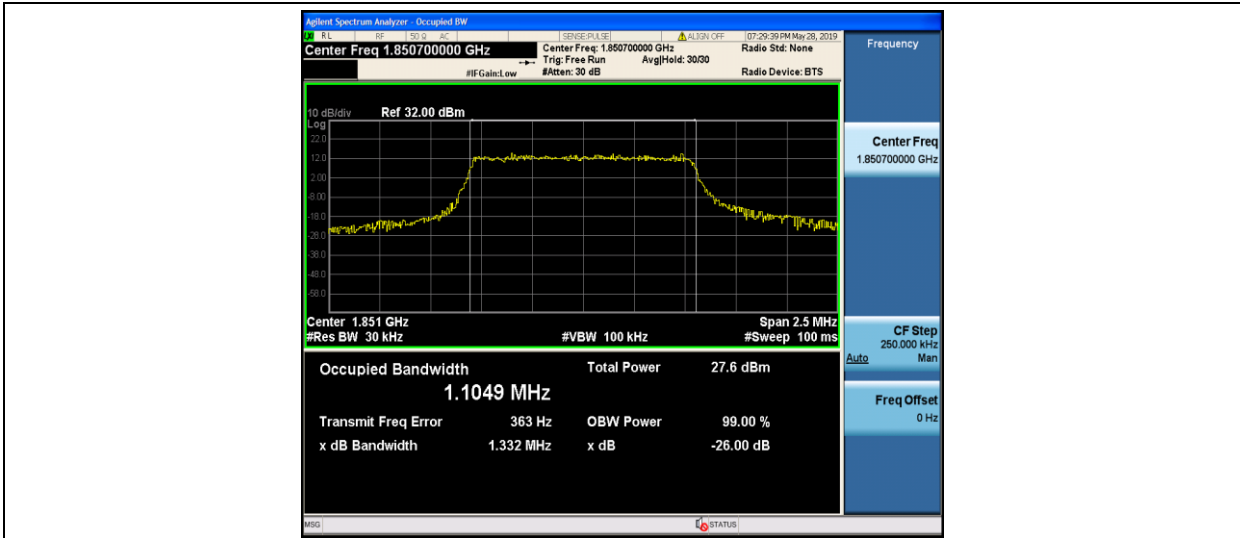

Test Graphs

Band2_1.4MHz_QPSK_18507_6RB#0