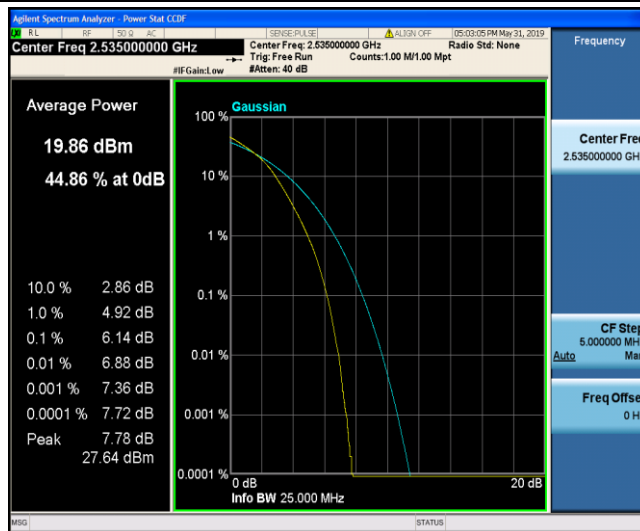

Band7_20MHz_16QAM_21100_100RB#0