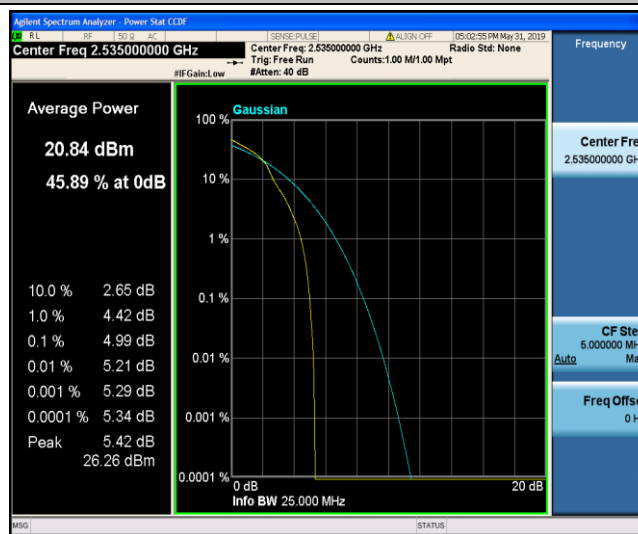

Band7_20MHz_16QAM_21100_1RB#0