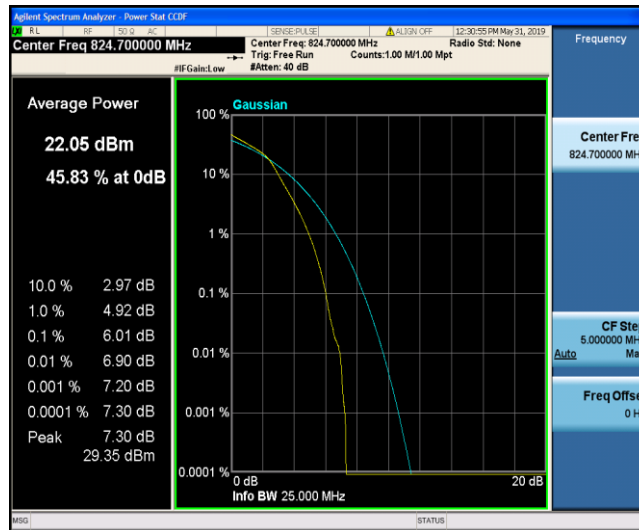

Band5\_1.4MHz\_QPSK\_20525\_1RB#0

Band5\_1.4MHz\_QPSK\_20525\_6RB#0

Band5\_1.4MHz\_QPSK\_20643\_1RB#0

Band5\_1.4MHz\_QPSK\_20643\_6RB#0

Band5\_1.4MHz\_16QAM\_20407\_1RB#0

Band5\_1.4MHz\_16QAM\_20407\_6RB#0