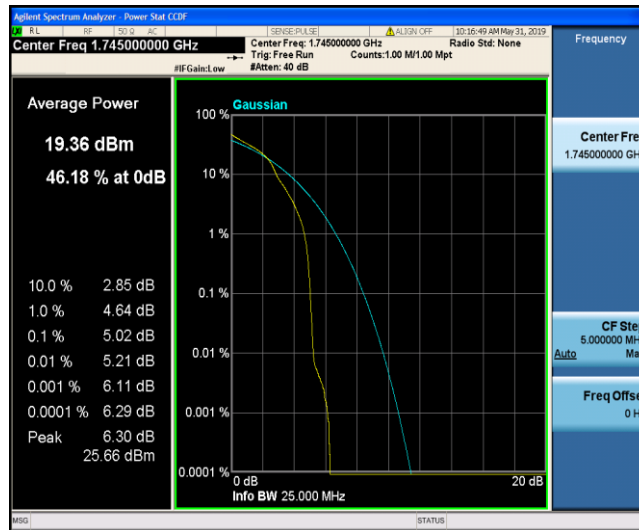

Band4_20MHz_16QAM_20175_100RB#0

Band4_20MHz_16QAM_20300_1RB#0