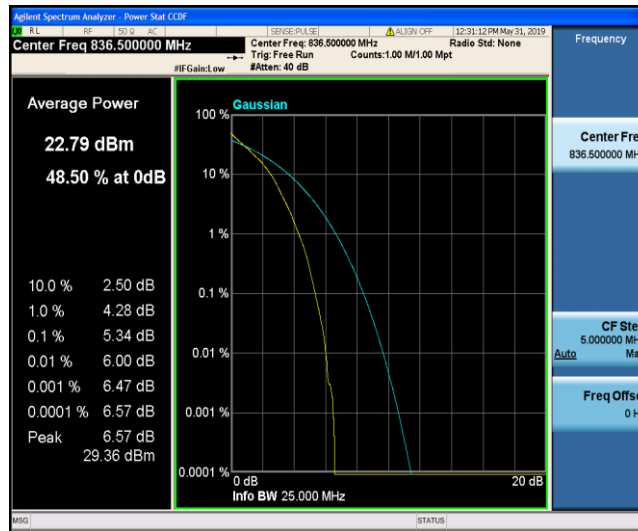

Band5_1.4MHz_QPSK_20525_1RB#0

Band5_1.4MHz_QPSK_20525_6RB#0