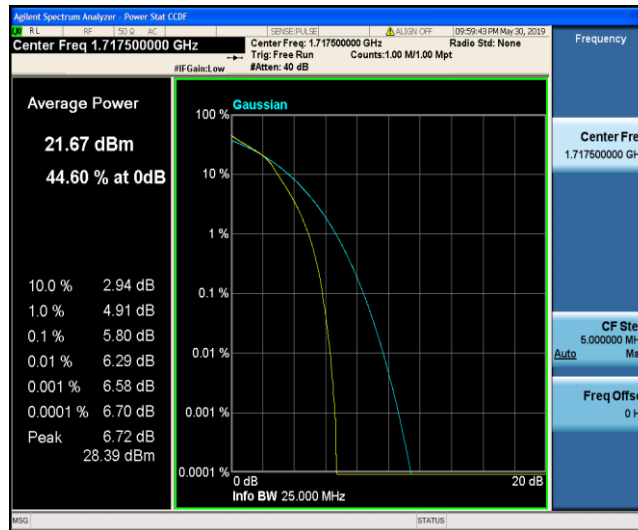

Band4_15MHz_16QAM_2025_1RB#0

Band4_15MHz_16QAM_2025_75RB#0