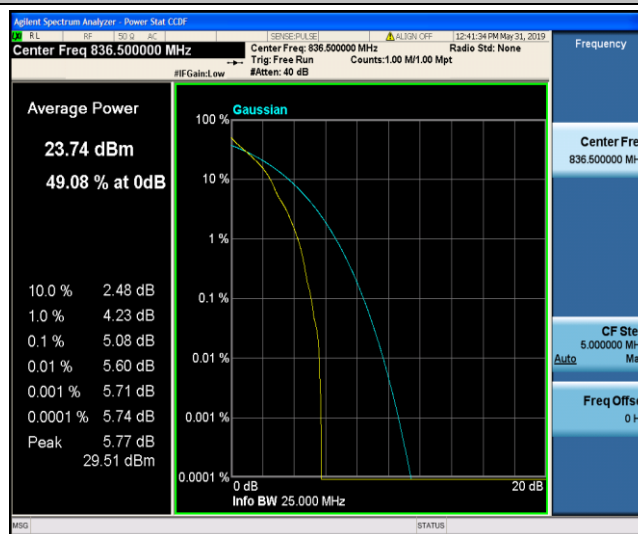

Band5\_1.4MHz\_16QAM\_20525\_1RB#0

Band5\_1.4MHz\_16QAM\_20525\_6RB#0

Band5\_1.4MHz\_16QAM\_20643\_1RB#0

Band5\_1.4MHz\_16QAM\_20643\_6RB#0

Band5\_3MHz\_QPSK\_20415\_1RB#0

Band5\_3MHz\_QPSK\_20415\_15RB#0

Band5\_3MHz\_QPSK\_20525\_1RB#0