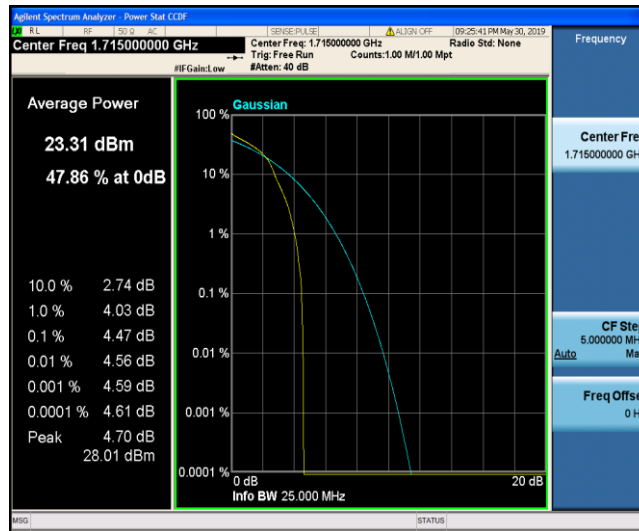

Band4_10MHz_QPSK_20350_50RB#0

Band4_10MHz_16QAM_20000_1RB#0