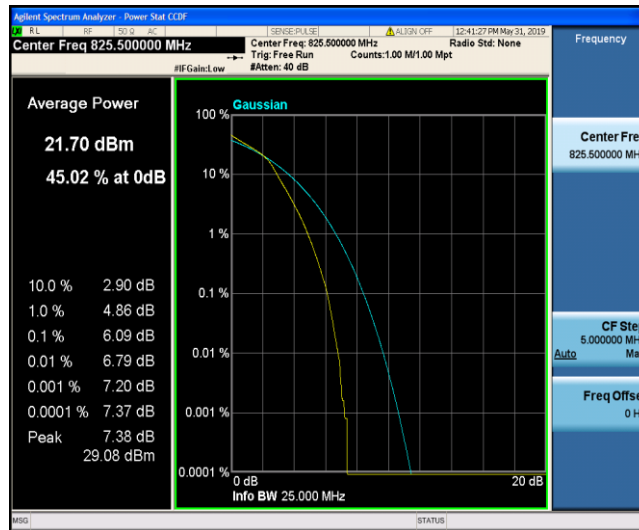

Band5\_3MHz\_QPSK\_20525\_15RB#0

Band5\_3MHz\_QPSK\_20635\_1RB#0

Band5\_3MHz\_QPSK\_20635\_15RB#0

Band5\_3MHz\_16QAM\_20415\_1RB#0

Band5\_3MHz\_16QAM\_20415\_15RB#0

Band5\_3MHz\_16QAM\_20525\_1RB#0