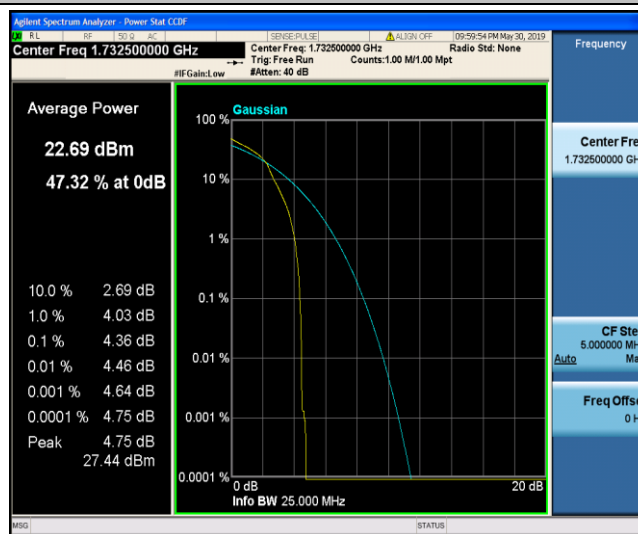

Band4_15MHz_16QAM_2025_75RB#0

Band4_15MHz_16QAM_20175_1RB#0