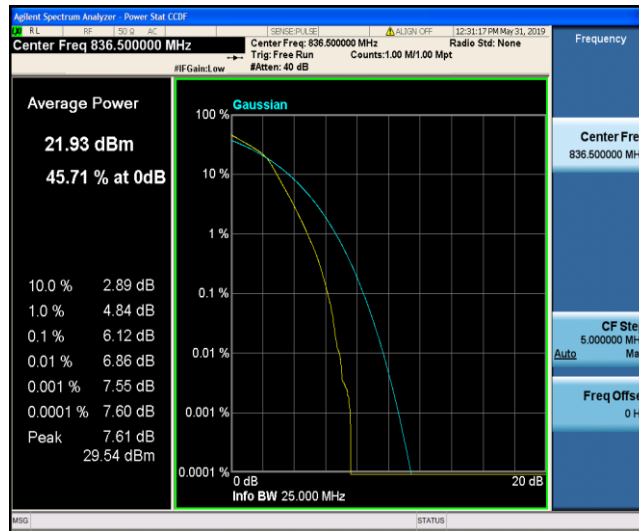

Band5_1.4MHz_16QAM_20525_1RB#0

Band5_1.4MHz_16QAM_20525_6RB#0