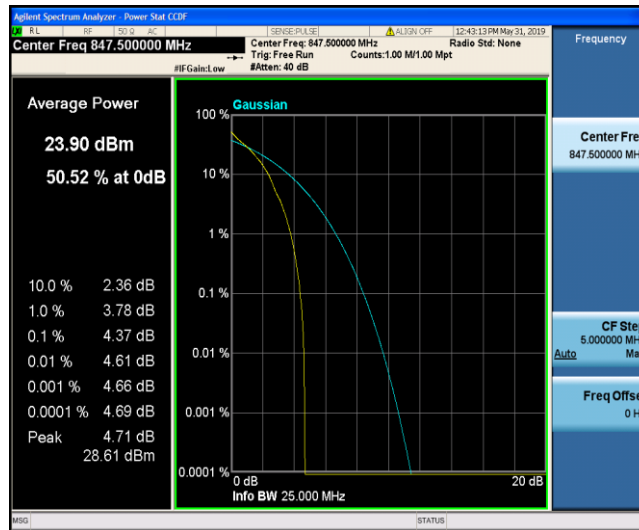

Band5_3MHz_QPSK_20525_15RB#0

Band5_3MHz_QPSK_20635_1RB#0