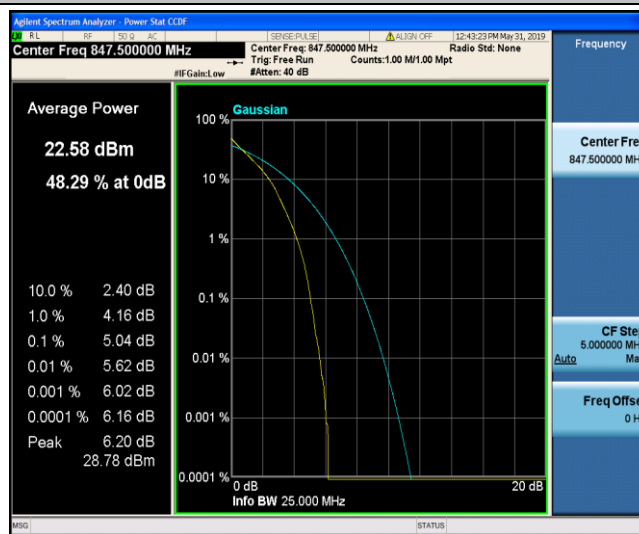

Band5_3MHz_QPSK_20635_1RB#0

Band5_3MHz_QPSK_20635_15RB#0