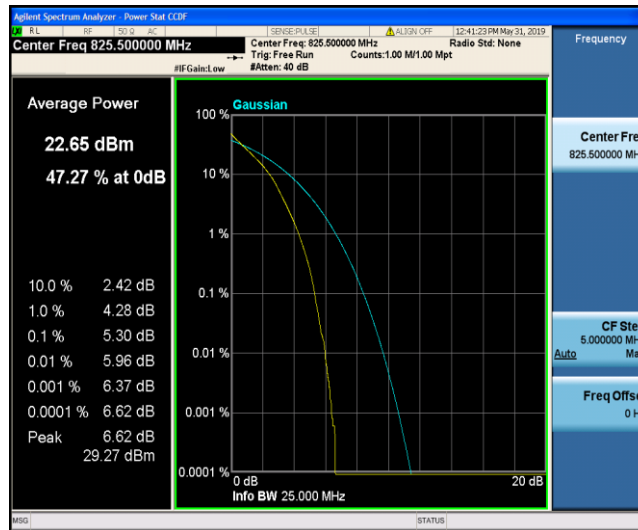

Band5\_1.4MHz\_16QAM\_20525\_1RB#0

Band5\_1.4MHz\_16QAM\_20525\_6RB#0

Band5\_1.4MHz\_16QAM\_20643\_1RB#0

Band5\_1.4MHz\_16QAM\_20643\_6RB#0

Band5\_3MHz\_QPSK\_20415\_1RB#0

Band5\_3MHz\_QPSK\_20415\_15RB#0

Band5\_3MHz\_QPSK\_20525\_1RB#0