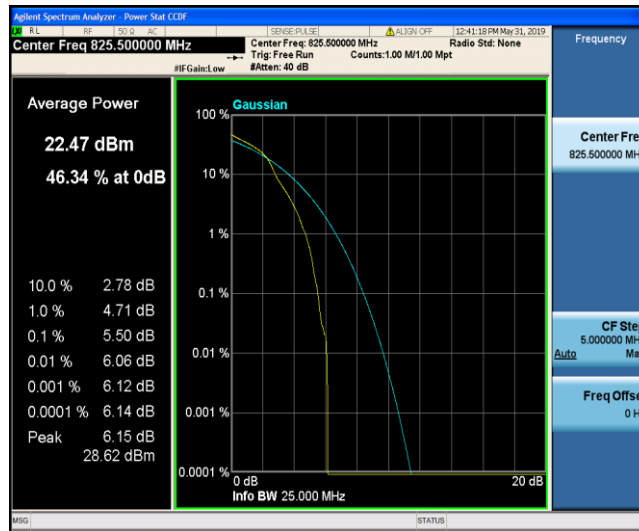

Band5_3MHz_QPSK_20635_15RB#0

Band5_3MHz_16QAM_20415_1RB#0