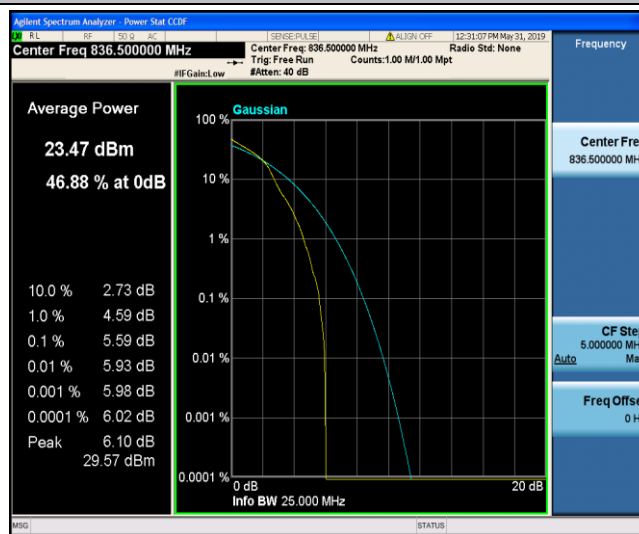

Band5\_1.4MHz\_QPSK\_20525\_1RB#0

Band5\_1.4MHz\_QPSK\_20525\_6RB#0

Band5\_1.4MHz\_QPSK\_20643\_1RB#0

Band5\_1.4MHz\_QPSK\_20643\_6RB#0

Band5\_1.4MHz\_16QAM\_20407\_1RB#0

Band5\_1.4MHz\_16QAM\_20407\_6RB#0