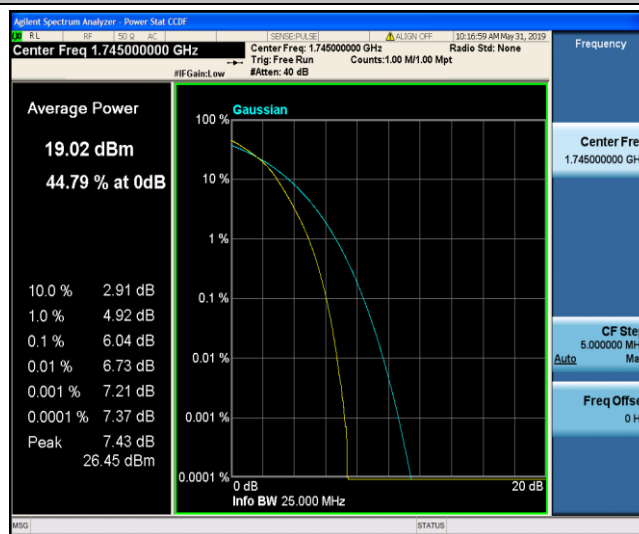

Band4_20MHz_16QAM_20300_1RB#0

Band4_20MHz_16QAM_20300_100RB#0