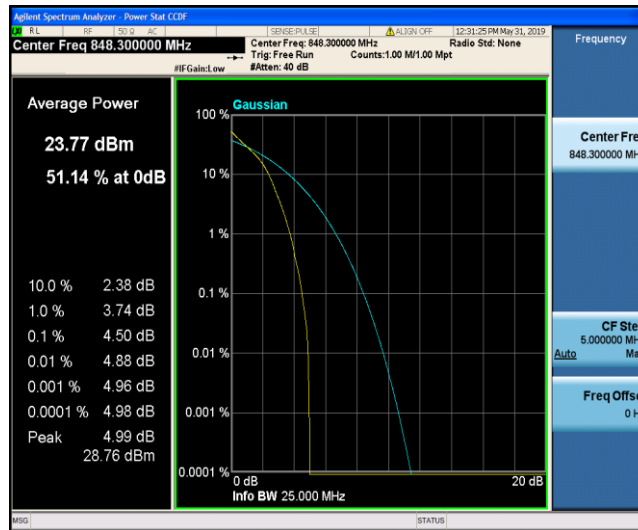

Band5_1.4MHz_QPSK_20525_6RB#0

Band5_1.4MHz_QPSK_20643_1RB#0