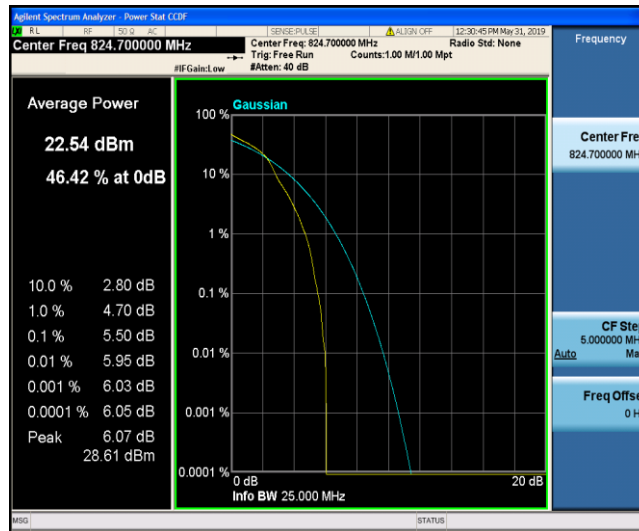

Band5\_1.4MHz\_QPSK\_20525\_1RB#0

Band5\_1.4MHz\_QPSK\_20525\_6RB#0

Band5\_1.4MHz\_QPSK\_20643\_1RB#0

Band5\_1.4MHz\_QPSK\_20643\_6RB#0

Band5\_1.4MHz\_16QAM\_20407\_1RB#0

Band5\_1.4MHz\_16QAM\_20407\_6RB#0