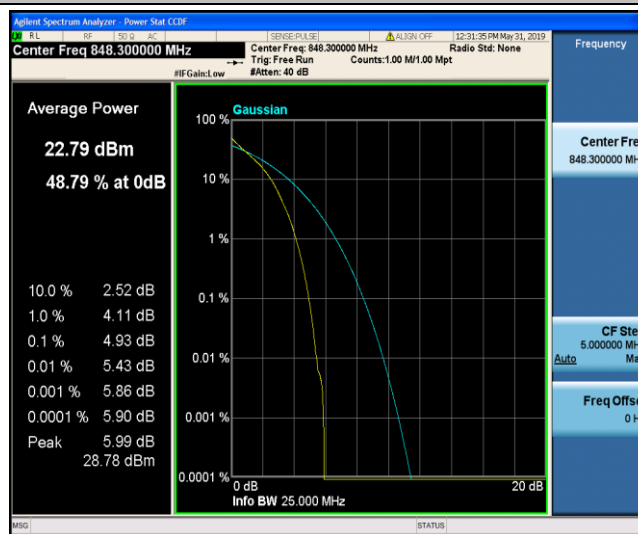

Band5_1.4MHz_QPSK_20643_1RB#0

Band5_1.4MHz_QPSK_20643_6RB#0