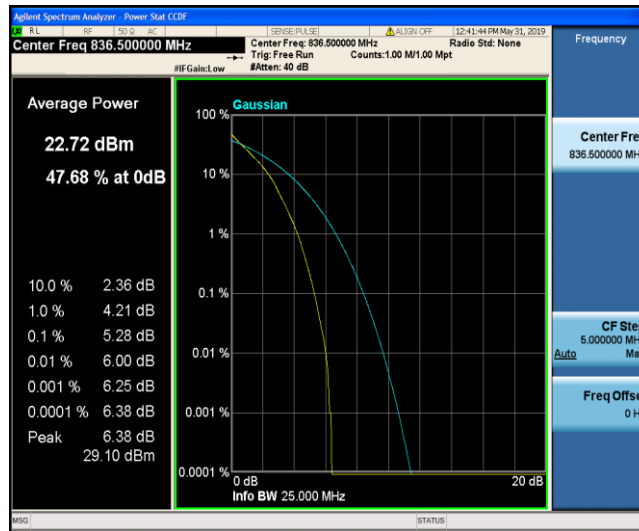

Band5\_1.4MHz\_16QAM\_20525\_1RB#0

Band5\_1.4MHz\_16QAM\_20525\_6RB#0

Band5\_1.4MHz\_16QAM\_20643\_1RB#0

Band5\_1.4MHz\_16QAM\_20643\_6RB#0

Band5\_3MHz\_QPSK\_20415\_1RB#0

Band5\_3MHz\_QPSK\_20415\_15RB#0

Band5\_3MHz\_QPSK\_20525\_1RB#0