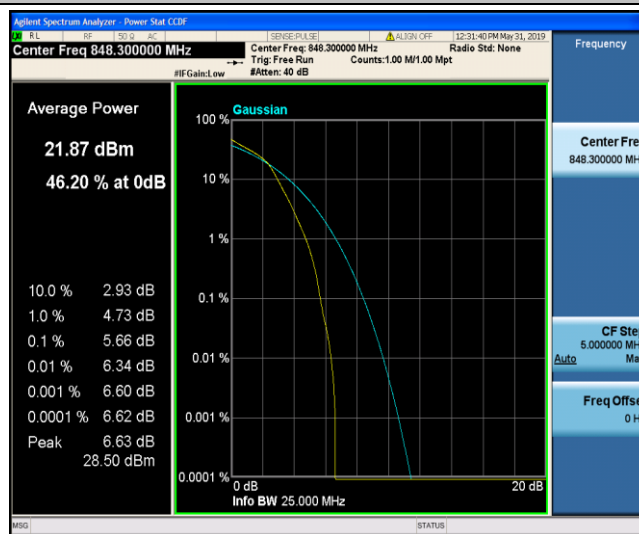

Band5\_1.4MHz\_16QAM\_20525\_1RB#0

Band5\_1.4MHz\_16QAM\_20525\_6RB#0

Band5\_1.4MHz\_16QAM\_20643\_1RB#0

Band5\_1.4MHz\_16QAM\_20643\_6RB#0

Band5\_3MHz\_QPSK\_20415\_1RB#0

Band5\_3MHz\_QPSK\_20415\_15RB#0

Band5\_3MHz\_QPSK\_20525\_1RB#0