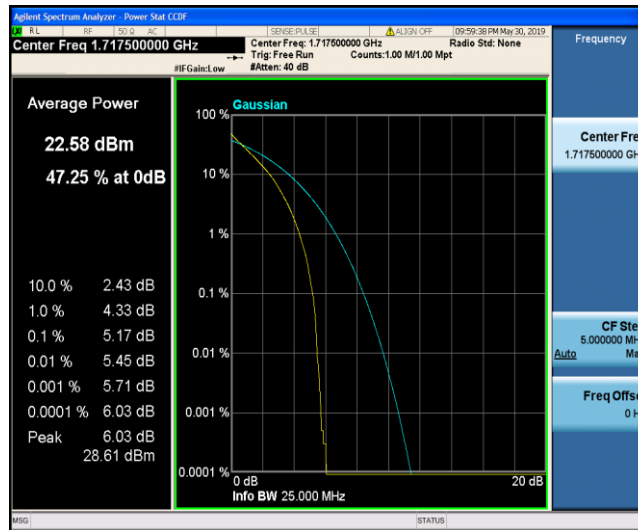

Band4_15MHz_QPSK_20025_1RB#0

Band4_15MHz_QPSK_20025_75RB#0