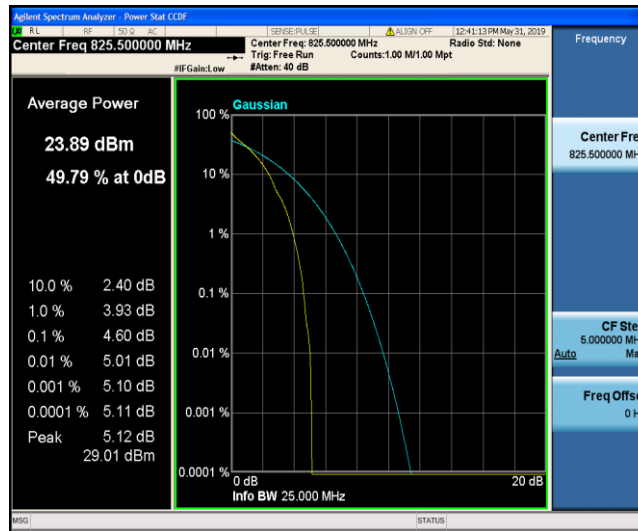

Band5\_1.4MHz\_16QAM\_20525\_1RB#0

Band5\_1.4MHz\_16QAM\_20525\_6RB#0

Band5\_1.4MHz\_16QAM\_20643\_1RB#0

Band5\_1.4MHz\_16QAM\_20643\_6RB#0

Band5\_3MHz\_QPSK\_20415\_1RB#0

Band5\_3MHz\_QPSK\_20415\_15RB#0

Band5\_3MHz\_QPSK\_20525\_1RB#0