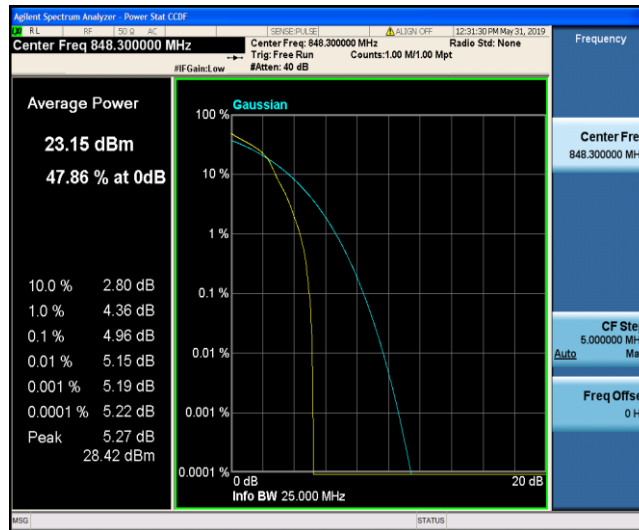

Band5_1.4MHz_16QAM_20525_6RB#0

Band5_1.4MHz_16QAM_20643_1RB#0