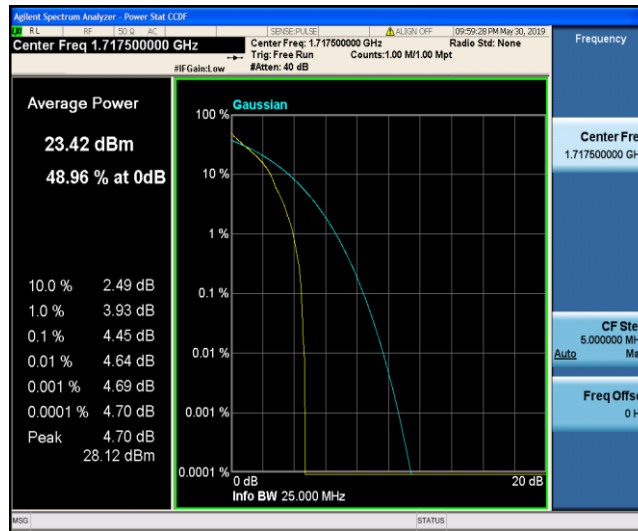

Band4_10MHz_16QAM_20350_50RB#0

Band4_15MHz_QPSK_20025_1RB#0