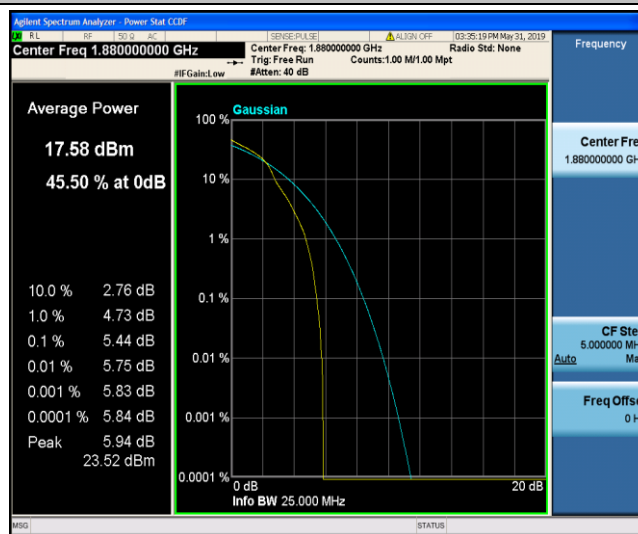

Band2_20MHz_16QAM_18700_100RB#0

Band2_20MHz_16QAM_18900_1RB#0