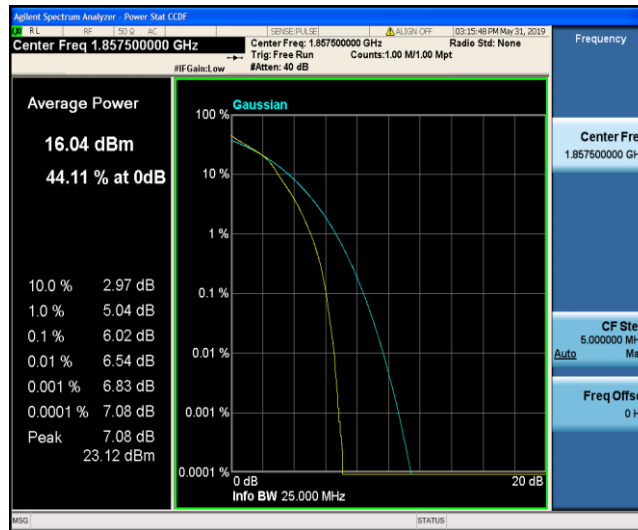

Band2_15MHz_16QAM_18675_1RB#0

Band2_15MHz_16QAM_18675_75RB#0