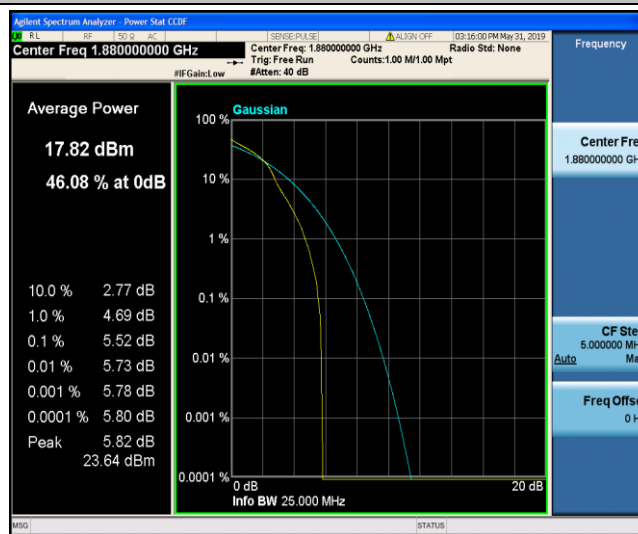

Band2\_15MHz\_QPSK\_19125\_1RB#0

Band2\_15MHz\_QPSK\_19125\_75RB#0

Band2\_15MHz\_16QAM\_18675\_1RB#0

Band2\_15MHz\_16QAM\_18675\_75RB#0

Band2\_15MHz\_16QAM\_18900\_1RB#0

Band2\_15MHz\_16QAM\_18900\_75RB#0

Band2\_15MHz\_16QAM\_19125\_1RB#0