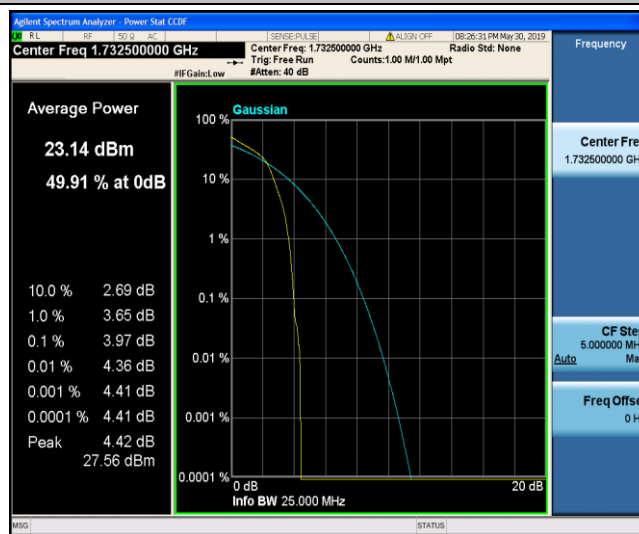

Band4_1.4MHz_16QAM_19957_6RB#0

Band4_1.4MHz_16QAM_20175_1RB#0