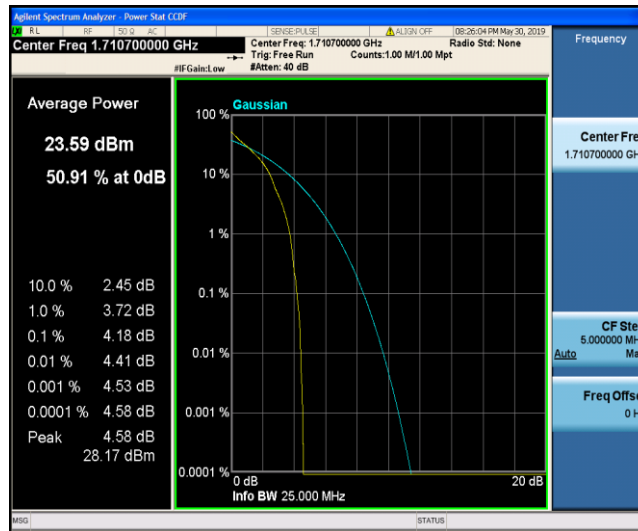

Band2\_20MHz\_16QAM\_18700\_1RB#0

Band2\_20MHz\_16QAM\_18700\_100RB#0

Band2\_20MHz\_16QAM\_18900\_1RB#0

Band2\_20MHz\_16QAM\_18900\_100RB#0

Band2\_20MHz\_16QAM\_19100\_1RB#0

Band2\_20MHz\_16QAM\_19100\_100RB#0