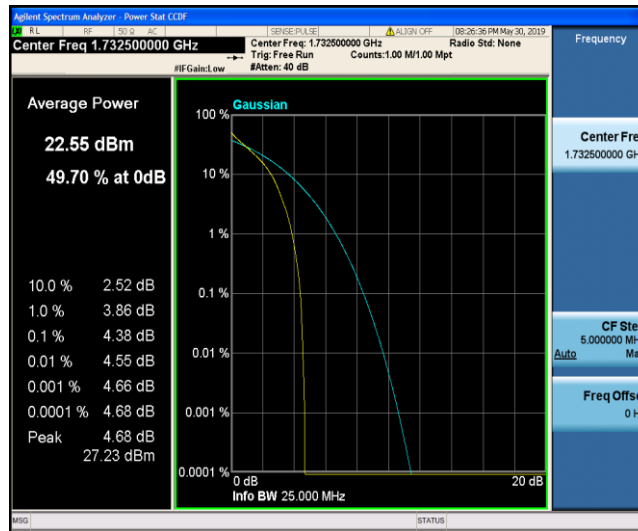

Band4_1.4MHz_QPSK_20175_1RB#0

Band4_1.4MHz_QPSK_20175_6RB#0