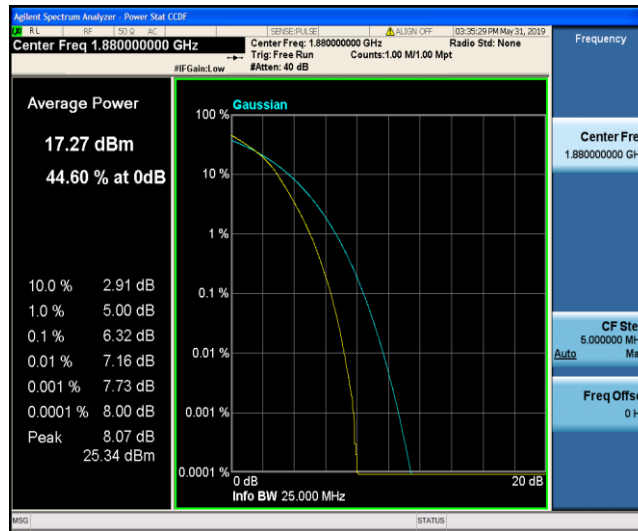

Band2\_20MHz\_16QAM\_18700\_1RB#0

Band2\_20MHz\_16QAM\_18700\_100RB#0

Band2\_20MHz\_16QAM\_18900\_1RB#0

Band2\_20MHz\_16QAM\_18900\_100RB#0

Band2\_20MHz\_16QAM\_19100\_1RB#0

Band2\_20MHz\_16QAM\_19100\_100RB#0