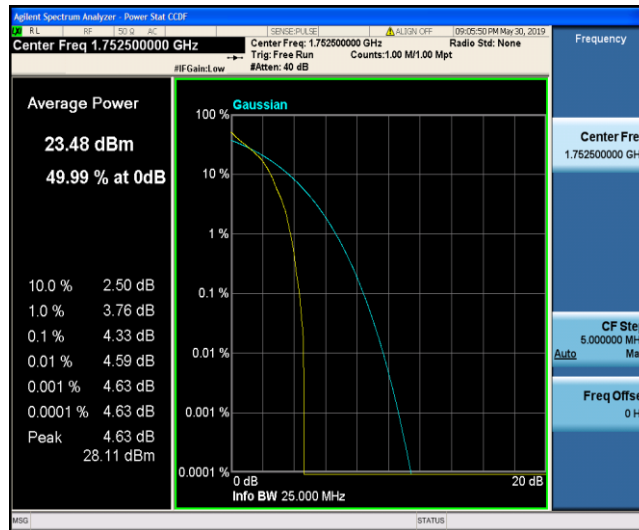

Band4_5MHz_QPSK_20175_25RB#0

Band4_5MHz_QPSK_20375_1RB#0