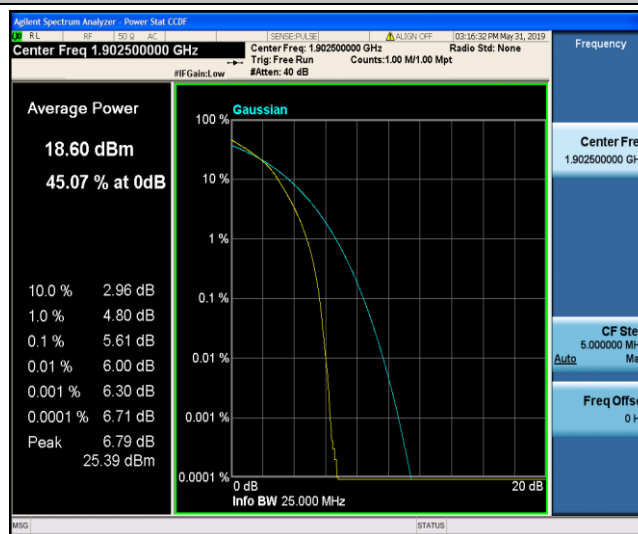

Band2\_15MHz\_QPSK\_19125\_1RB#0

Band2\_15MHz\_QPSK\_19125\_75RB#0

Band2\_15MHz\_16QAM\_18675\_1RB#0

Band2\_15MHz\_16QAM\_18675\_75RB#0

Band2\_15MHz\_16QAM\_18900\_1RB#0

Band2\_15MHz\_16QAM\_18900\_75RB#0

Band2\_15MHz\_16QAM\_19125\_1RB#0