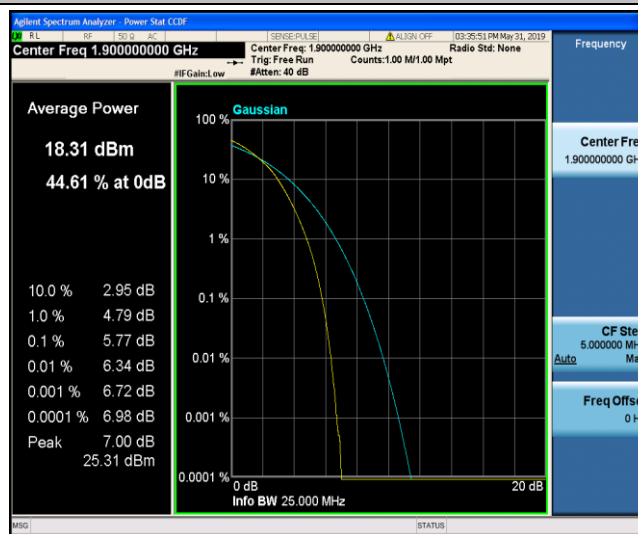

Band2\_20MHz\_16QAM\_18700\_1RB#0

Band2\_20MHz\_16QAM\_18700\_100RB#0

Band2\_20MHz\_16QAM\_18900\_1RB#0

Band2\_20MHz\_16QAM\_18900\_100RB#0

Band2\_20MHz\_16QAM\_19100\_1RB#0

Band2\_20MHz\_16QAM\_19100\_100RB#0