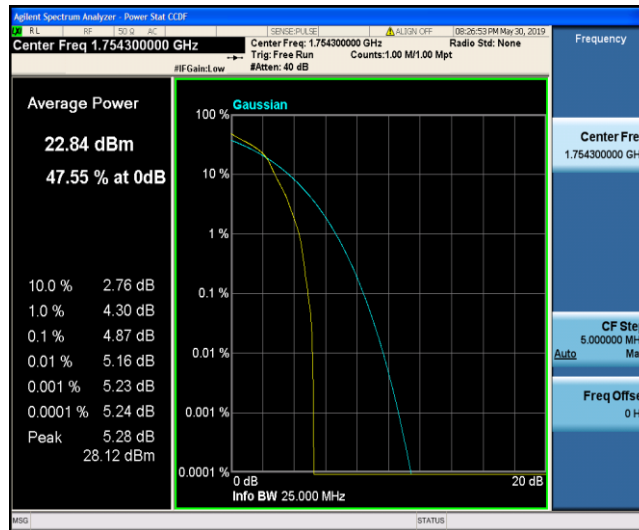

Band4_1.4MHz_16QAM_20175_6RB#0

Band4_1.4MHz_16QAM_20393_1RB#0