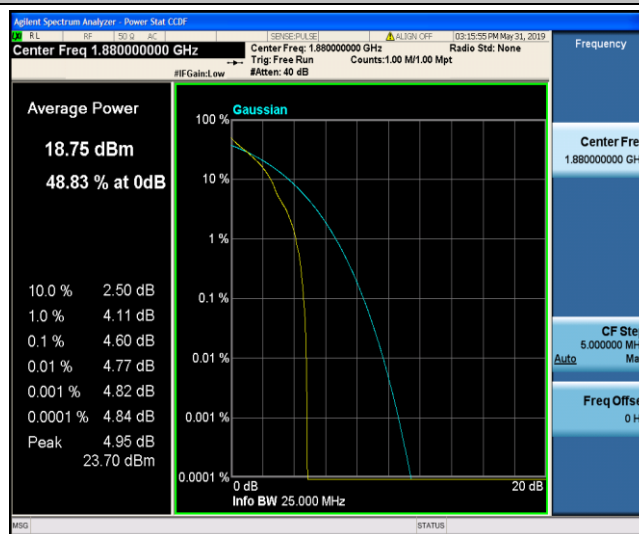

Band2\_10MHz\_16QAM\_18900\_50RB#0

Band2\_10MHz\_16QAM\_19150\_1RB#0

Band2\_10MHz\_16QAM\_19150\_50RB#0

Band2\_15MHz\_QPSK\_18675\_1RB#0

Band2\_15MHz\_QPSK\_18675\_75RB#0

Band2\_15MHz\_QPSK\_18900\_1RB#0

Band2\_15MHz\_QPSK\_18900\_75RB#0