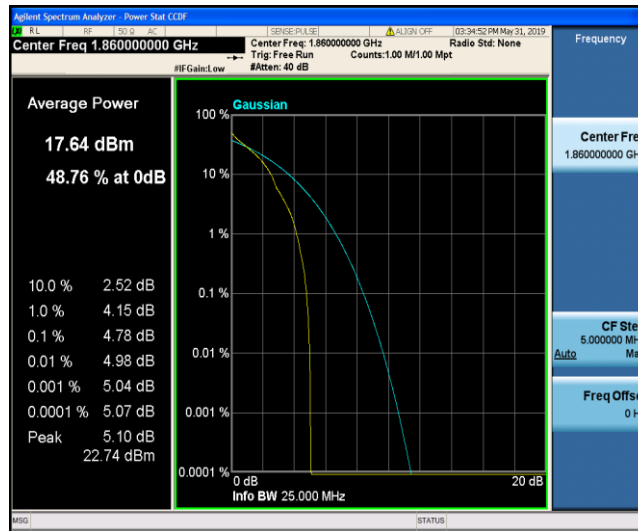

Band2_15MHz_16QAM_19125_75RB#0

Band2_20MHz_QPSK_18700_1RB#0