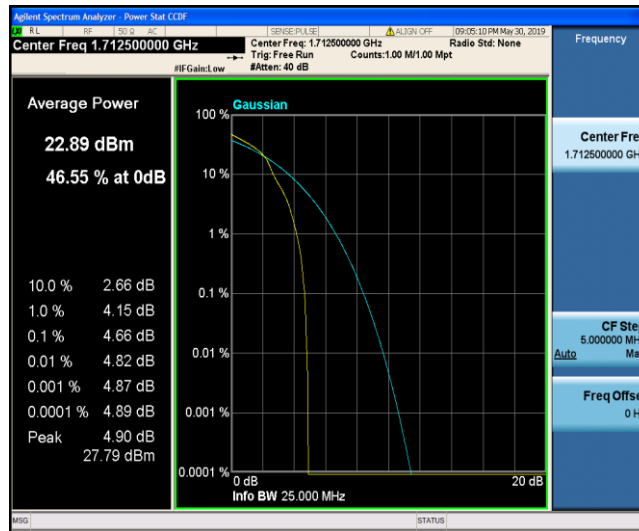

Band4_5MHz_QPSK_20375_25RB#0

Band4_5MHz_16QAM_19975_1RB#0