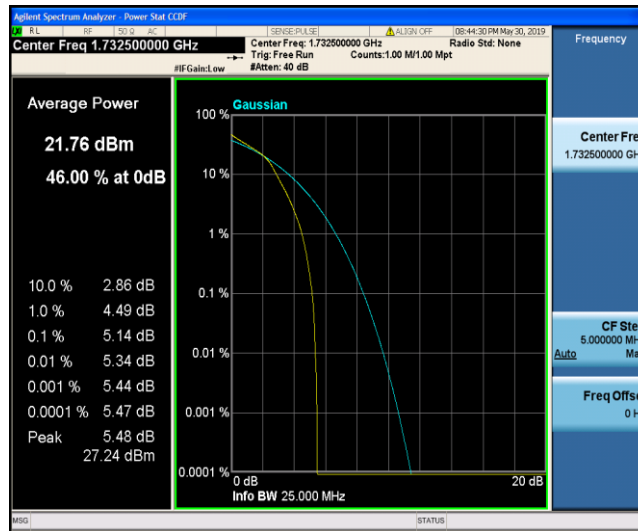

Band4_3MHz_16QAM_20175_1RB#0

Band4_3MHz_16QAM_20175_15RB#0