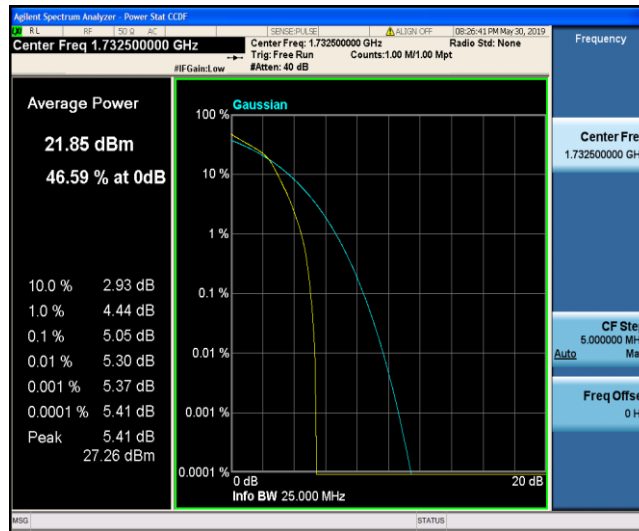

Band4_1.4MHz_16QAM_20175_1RB#0

Band4_1.4MHz_16QAM_20175_6RB#0