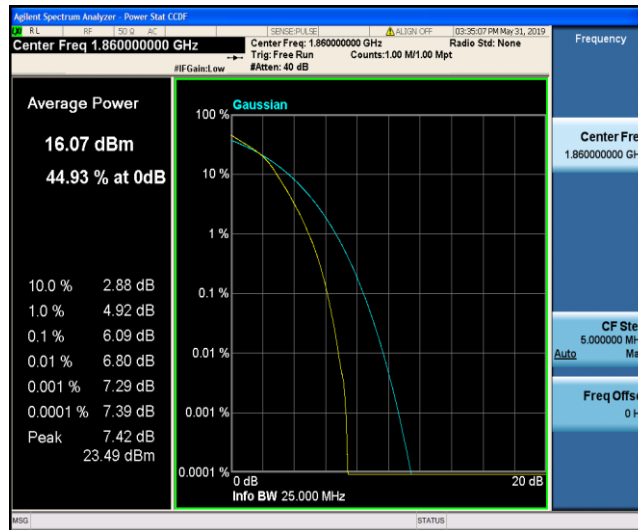

Band2_20MHz_16QAM_18700_1RB#0

Band2_20MHz_16QAM_18700_100RB#0