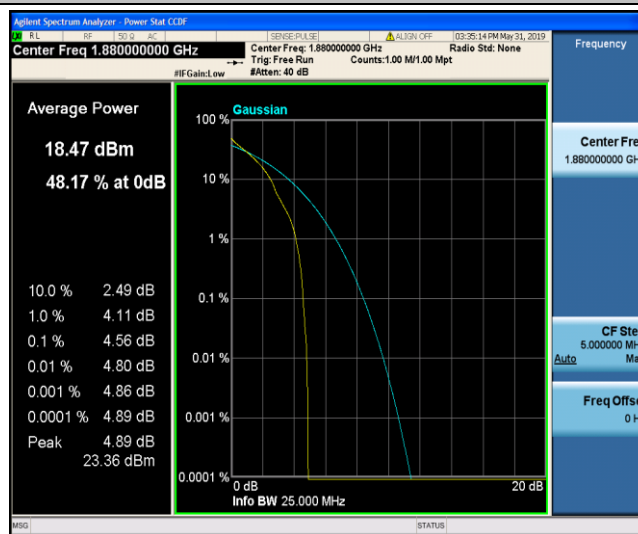

Band2_20MHz_QPSK_18700_100RB#0

Band2_20MHz_QPSK_18900_1RB#0