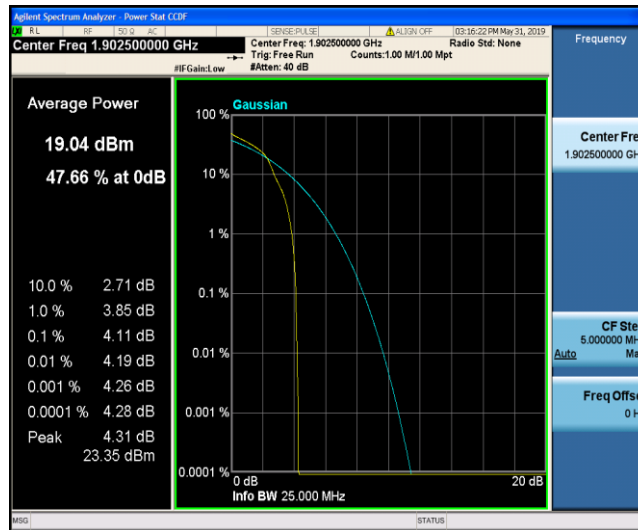

Band2\_15MHz\_QPSK\_19125\_1RB#0

Band2\_15MHz\_QPSK\_19125\_75RB#0

Band2\_15MHz\_16QAM\_18675\_1RB#0

Band2\_15MHz\_16QAM\_18675\_75RB#0

Band2\_15MHz\_16QAM\_18900\_1RB#0

Band2\_15MHz\_16QAM\_18900\_75RB#0

Band2\_15MHz\_16QAM\_19125\_1RB#0