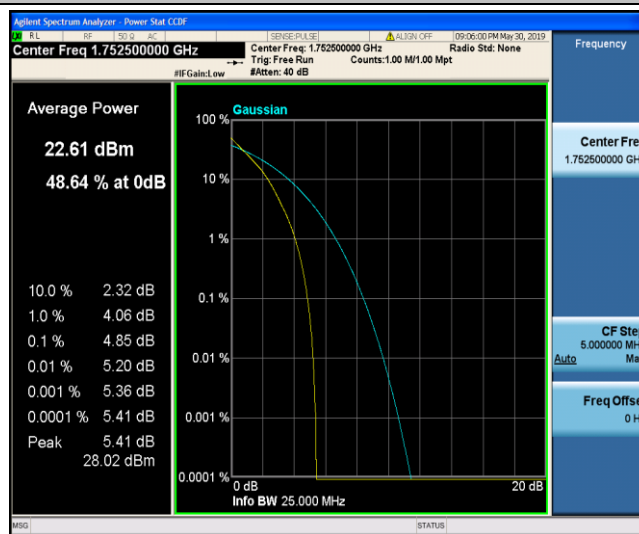

Band4_5MHz_QPSK_20375_1RB#0

Band4_5MHz_QPSK_20375_25RB#0