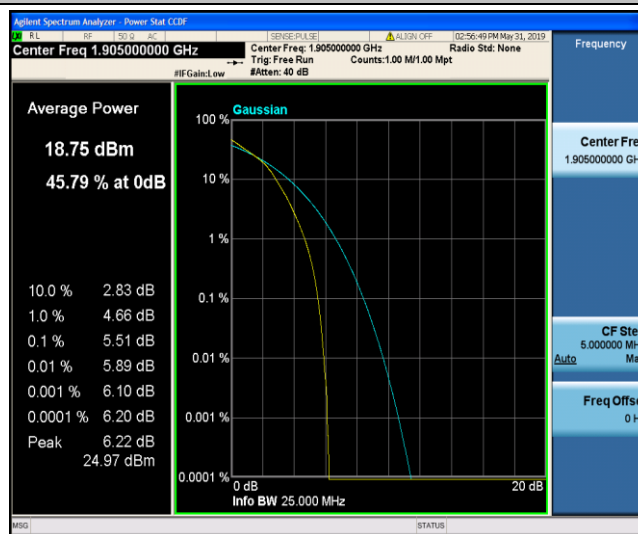

Band2\_10MHz\_16QAM\_18900\_50RB#0

Band2\_10MHz\_16QAM\_19150\_1RB#0

Band2\_10MHz\_16QAM\_19150\_50RB#0

Band2\_15MHz\_QPSK\_18675\_1RB#0

Band2\_15MHz\_QPSK\_18675\_75RB#0

Band2\_15MHz\_QPSK\_18900\_1RB#0

Band2\_15MHz\_QPSK\_18900\_75RB#0