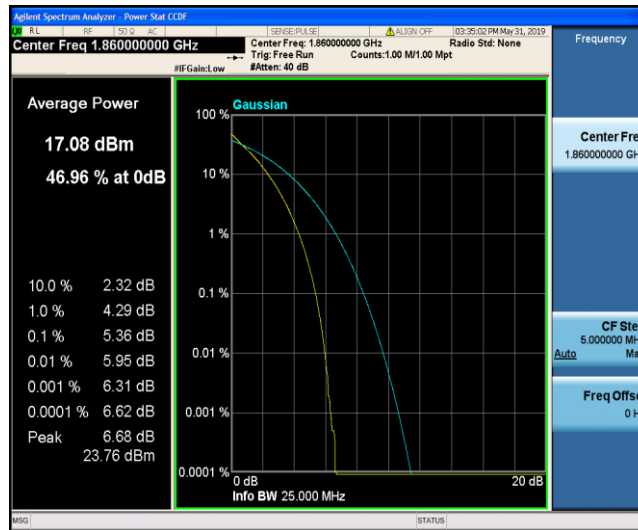

Band2_20MHz_QPSK_18700_1RB#0

Band2_20MHz_QPSK_18700_100RB#0