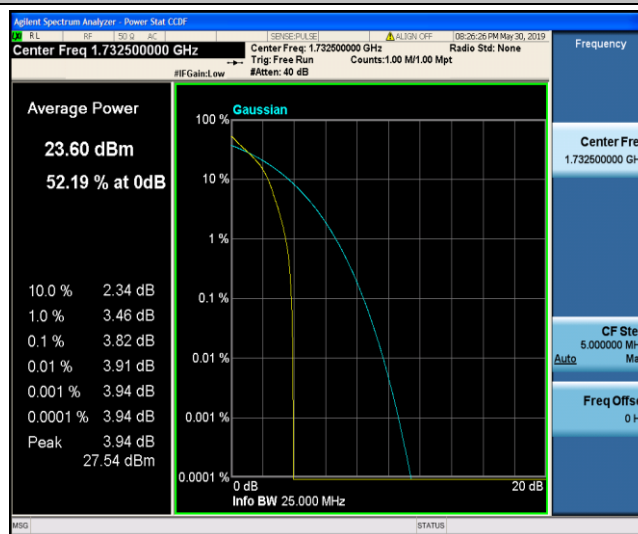

Band4_1.4MHz_QPSK_19957_6RB#0

Band4_1.4MHz_QPSK_20175_1RB#0