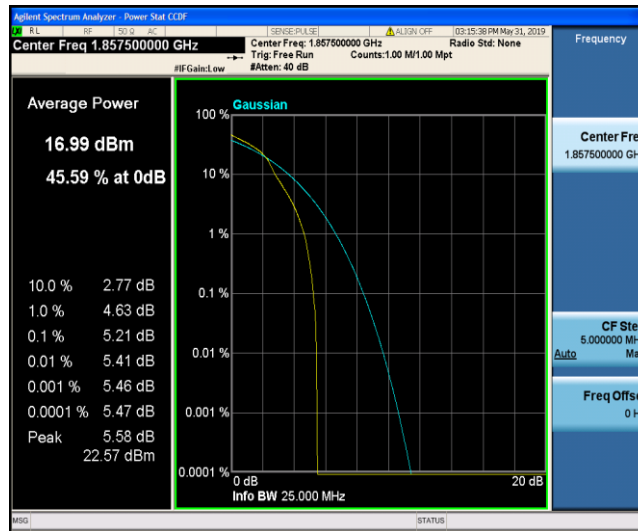

Band2_15MHz_QPSK_19125_75RB#0

Band2_15MHz_16QAM_18675_1RB#0