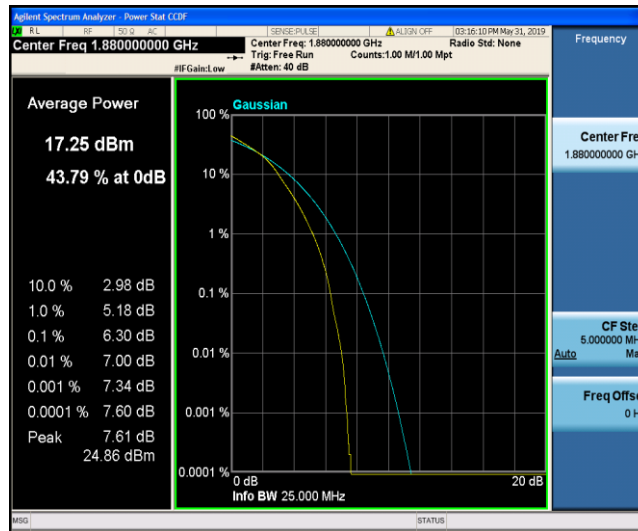

Band2\_15MHz\_QPSK\_19125\_1RB#0

Band2\_15MHz\_QPSK\_19125\_75RB#0

Band2\_15MHz\_16QAM\_18675\_1RB#0

Band2\_15MHz\_16QAM\_18675\_75RB#0

Band2\_15MHz\_16QAM\_18900\_1RB#0

Band2\_15MHz\_16QAM\_18900\_75RB#0

Band2\_15MHz\_16QAM\_19125\_1RB#0