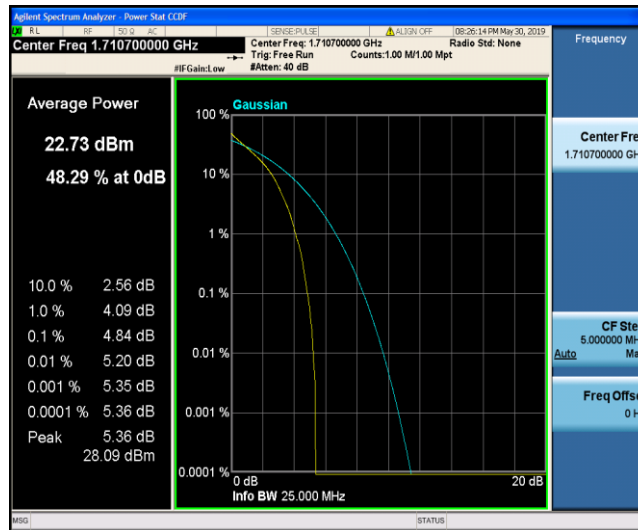

Band4_1.4MHz_QPSK_19957_1RB#0

Band4_1.4MHz_QPSK_19957_6RB#0