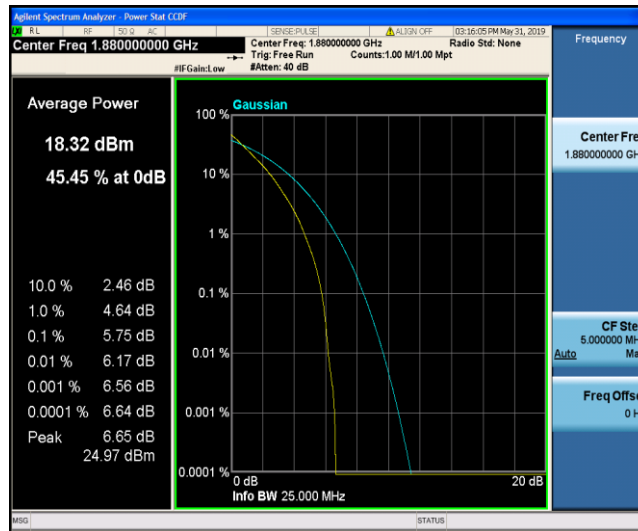

Band2\_10MHz\_16QAM\_18900\_50RB#0

Band2\_10MHz\_16QAM\_19150\_1RB#0

Band2\_10MHz\_16QAM\_19150\_50RB#0

Band2\_15MHz\_QPSK\_18675\_1RB#0

Band2\_15MHz\_QPSK\_18675\_75RB#0

Band2\_15MHz\_QPSK\_18900\_1RB#0

Band2\_15MHz\_QPSK\_18900\_75RB#0