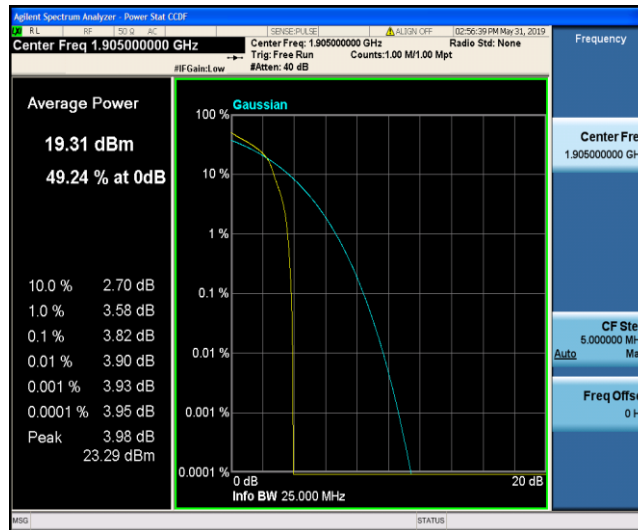

Band2\_10MHz\_16QAM\_18900\_50RB#0

Band2\_10MHz\_16QAM\_19150\_1RB#0

Band2\_10MHz\_16QAM\_19150\_50RB#0

Band2\_15MHz\_QPSK\_18675\_1RB#0

Band2\_15MHz\_QPSK\_18675\_75RB#0

Band2\_15MHz\_QPSK\_18900\_1RB#0

Band2\_15MHz\_QPSK\_18900\_75RB#0