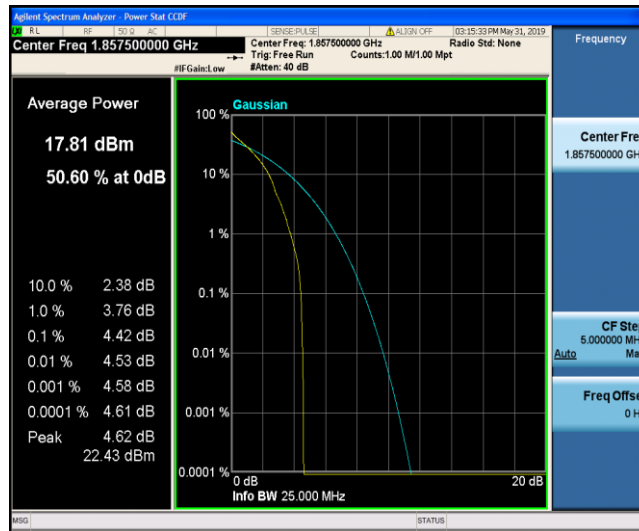

Band2\_10MHz\_16QAM\_18900\_50RB#0

Band2\_10MHz\_16QAM\_19150\_1RB#0

Band2\_10MHz\_16QAM\_19150\_50RB#0

Band2\_15MHz\_QPSK\_18675\_1RB#0

Band2\_15MHz\_QPSK\_18675\_75RB#0

Band2\_15MHz\_QPSK\_18900\_1RB#0

Band2\_15MHz\_QPSK\_18900\_75RB#0