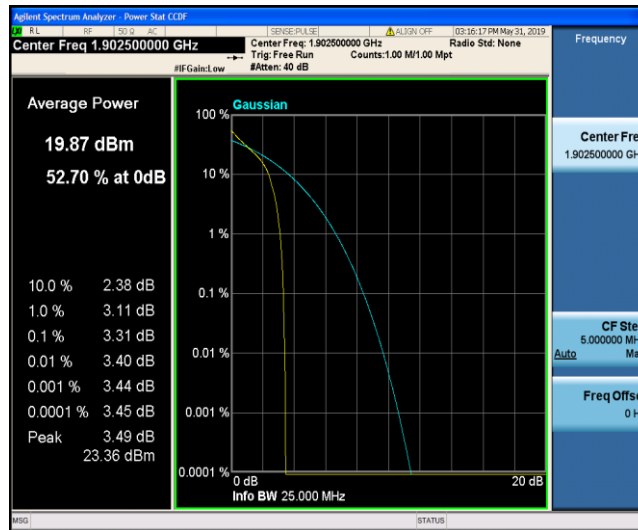

Band2\_10MHz\_16QAM\_18900\_50RB#0

Band2\_10MHz\_16QAM\_19150\_1RB#0

Band2\_10MHz\_16QAM\_19150\_50RB#0

Band2\_15MHz\_QPSK\_18675\_1RB#0

Band2\_15MHz\_QPSK\_18675\_75RB#0

Band2\_15MHz\_QPSK\_18900\_1RB#0

Band2\_15MHz\_QPSK\_18900\_75RB#0