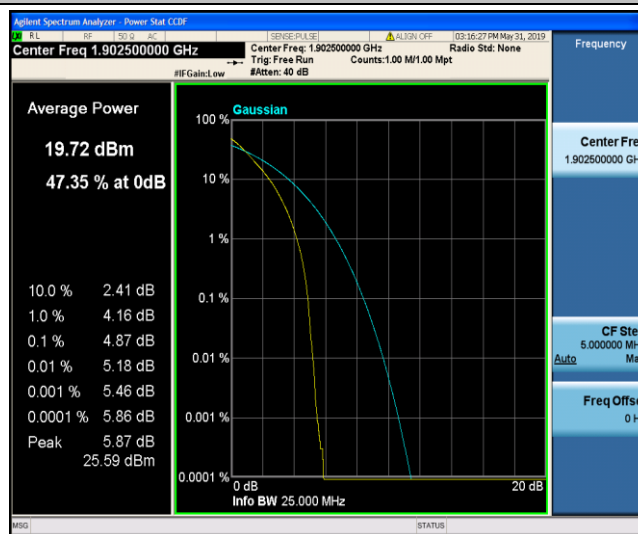

Band2_15MHz_QPSK_19125_1RB#0

Band2_15MHz_QPSK_19125_75RB#0