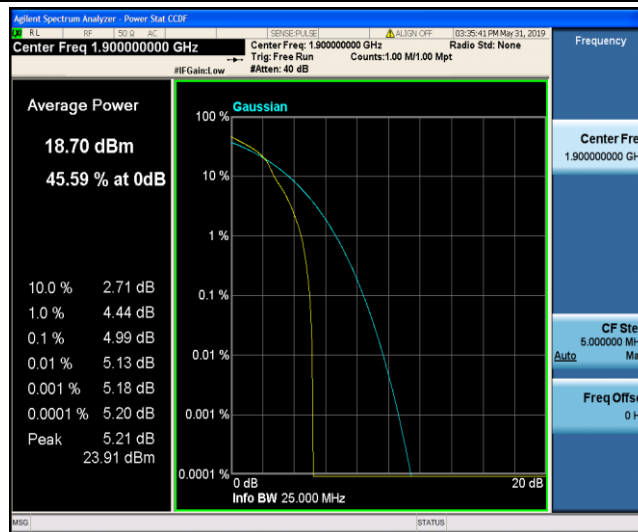

Band2\_20MHz\_16QAM\_18700\_1RB#0

Band2\_20MHz\_16QAM\_18700\_100RB#0

Band2\_20MHz\_16QAM\_18900\_1RB#0

Band2\_20MHz\_16QAM\_18900\_100RB#0

Band2\_20MHz\_16QAM\_19100\_1RB#0

Band2\_20MHz\_16QAM\_19100\_100RB#0