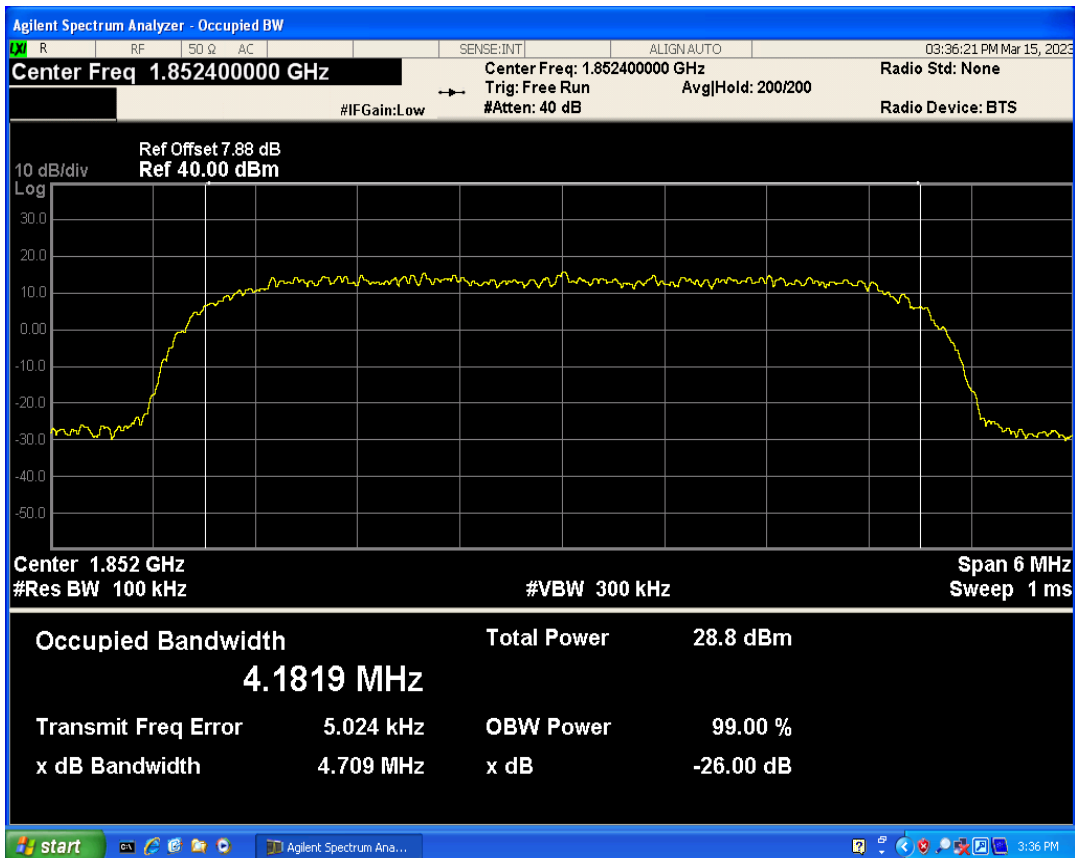

WCDMA Band2 Channel=9538