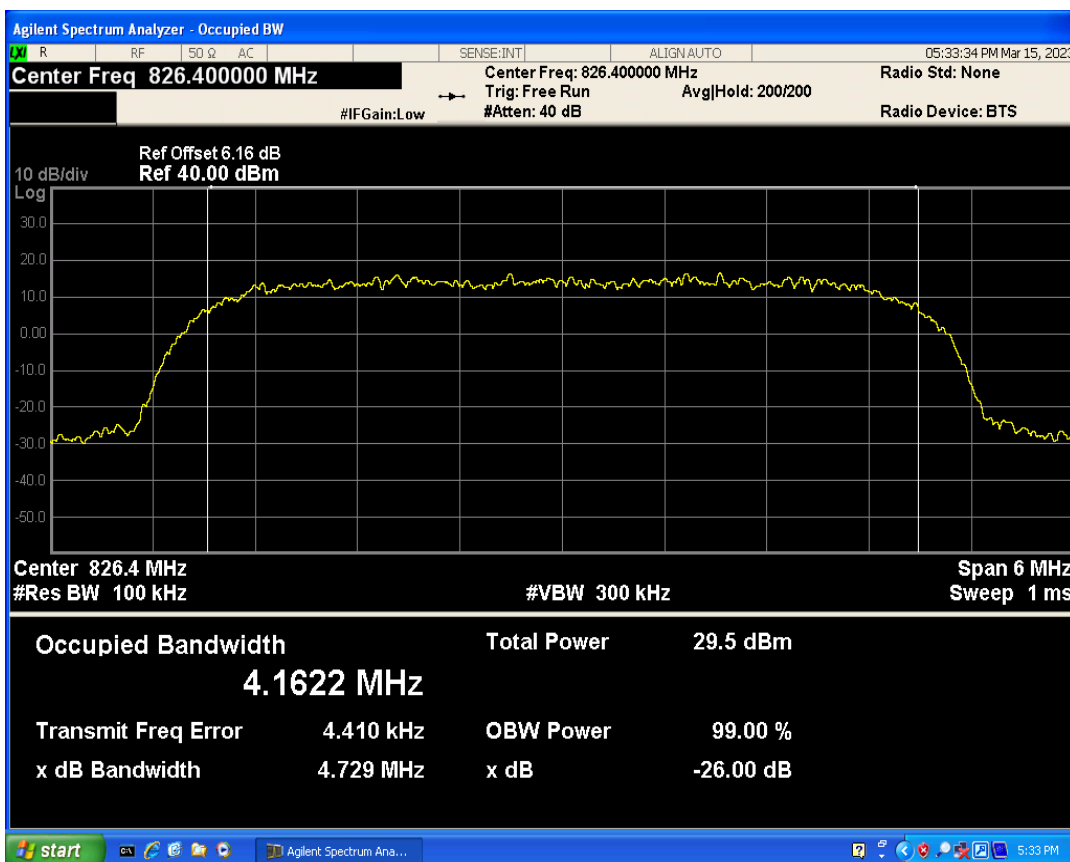

WCDMA Band2 Channel=9400

WCDMA Band2 Channel=9262

WCDMA Band2 Channel=9538

WCDMA Band5 Channel=4132

WCDMA Band5 Channel=4233

WCDMA Band5 Channel=4182

05 Band edge

Band	Channel	Frequency (MHz)	Spur Freq (MHz)	Spur Level (dBm)	Limit (dBm)	Verdict
WCDMA Band2	9262	1852.4	1850.00	-25.81	-13	PASS
WCDMA Band2	9538	1907.6	1910.00	-23.76	-13	PASS
WCDMA Band5	4132	826.4	824.00	-22.29	-13	PASS
WCDMA Band5	4233	846.6	849.00	-21.69	-13	PASS