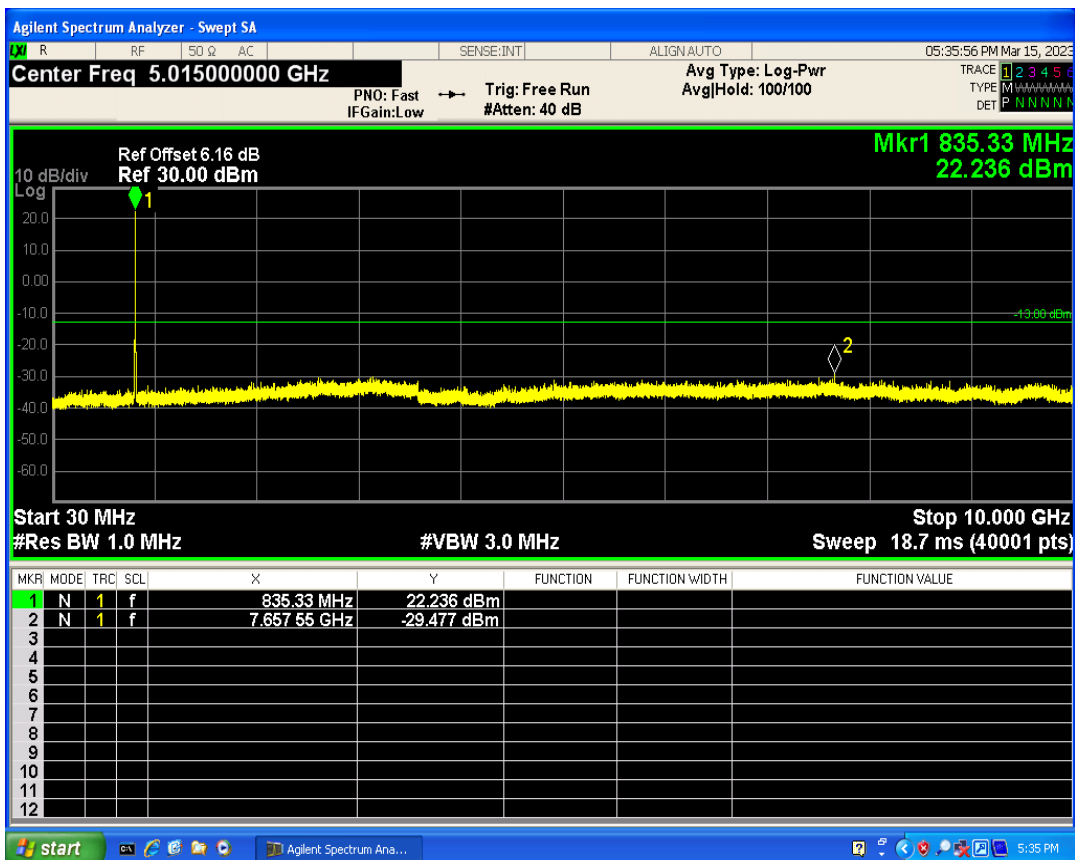

WCDMA Band2 Channel=9262

WCDMA Band2 Channel=9538

WCDMA Band5 Channel=4132

WCDMA Band5 Channel=4233

06 Out-of-band emissions

Band	Channel	Frequency (MHz)	Spur Freq (MHz)	Spur Level (dBm)	Limit (dBm)	Verdict
WCDMA Band2	9262	1852.4	18986.02	-23.37	-13	PASS
WCDMA Band2	9400	1880	19914.63	-23.64	-13	PASS
WCDMA Band2	9538	1907.6	18478.79	-23.45	-13	PASS
WCDMA Band5	4132	826.4	3152.35	-29.55	-13	PASS
WCDMA Band5	4182	836.4	7657.55	-29.47	-13	PASS
WCDMA Band5	4233	846.6	5788.92	-29.70	-13	PASS

WCDMA Band2 Channel=9400

WCDMA Band2 Channel=9262

WCDMA Band2 Channel=9538

WCDMA Band5 Channel=4132

WCDMA Band5 Channel=4233

WCDMA Band5 Channel=4182

07 Conducted output power

Band	Channel	Frequency (MHz)	Power (dBm)	Verdict
HSDPA Band2 Subtest1	9262	1852.4	20.79	PASS
HSDPA Band2 Subtest2	9262	1852.4	20.70	PASS
HSDPA Band2 Subtest3	9262	1852.4	20.66	PASS
HSDPA Band2 Subtest4	9262	1852.4	20.63	PASS
HSDPA Band2 Subtest1	9400	1880	21.41	PASS
HSDPA Band2 Subtest2	9400	1880	21.41	PASS
HSDPA Band2 Subtest3	9400	1880	21.40	PASS
HSDPA Band2 Subtest4	9400	1880	21.39	PASS
HSDPA Band2 Subtest1	9538	1907.6	21.15	PASS
HSDPA Band2 Subtest2	9538	1907.6	21.15	PASS
HSDPA Band2 Subtest3	9538	1907.6	21.14	PASS
HSDPA Band2 Subtest4	9538	1907.6	21.14	PASS
HSDPA Band5 Subtest1	4132	826.4	21.80	PASS
HSDPA Band5 Subtest2	4132	826.4	21.44	PASS
HSDPA Band5 Subtest3	4132	826.4	21.06	PASS
HSDPA Band5 Subtest4	4132	826.4	20.92	PASS
HSDPA Band5 Subtest1	4182	836.4	21.52	PASS
HSDPA Band5 Subtest2	4182	836.4	21.33	PASS
HSDPA Band5 Subtest3	4182	836.4	20.92	PASS
HSDPA Band5 Subtest4	4182	836.4	20.76	PASS
HSDPA Band5 Subtest1	4233	846.6	21.19	PASS
HSDPA Band5 Subtest2	4233	846.6	21.07	PASS
HSDPA Band5 Subtest3	4233	846.6	20.66	PASS
HSDPA Band5 Subtest4	4233	846.6	20.56	PASS