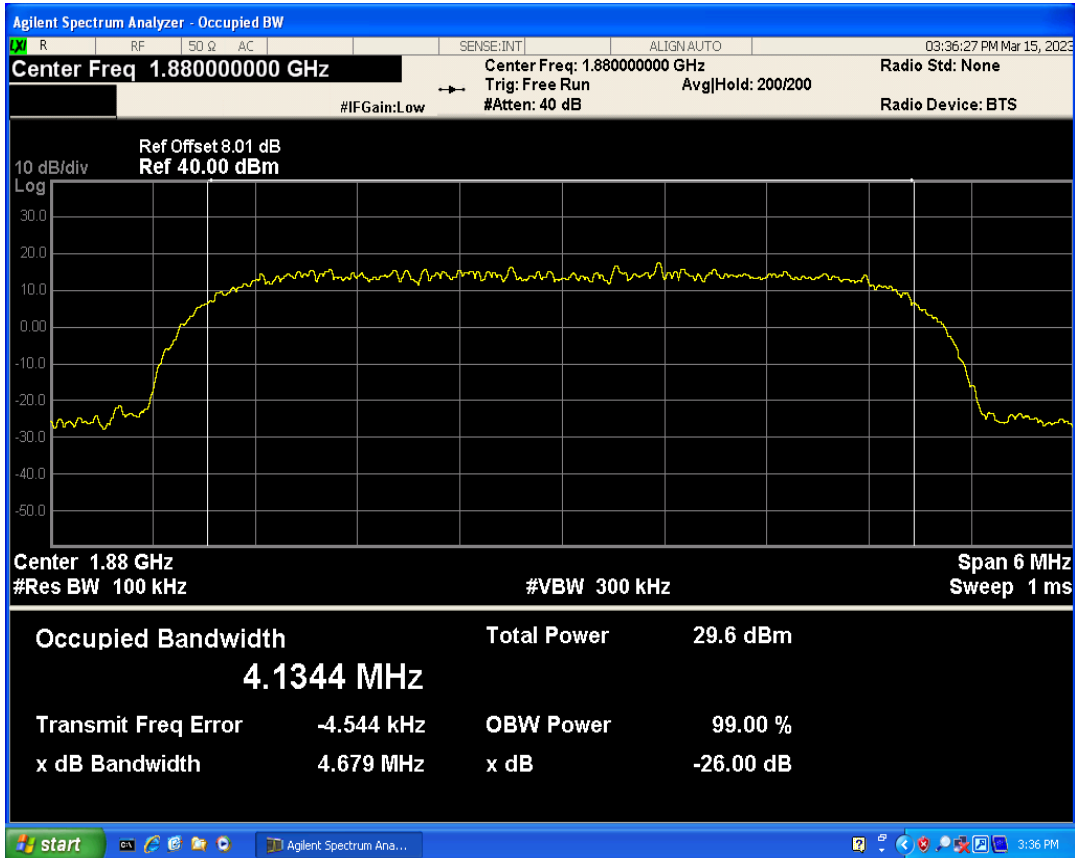

WCDMA Band2 Channel=9262