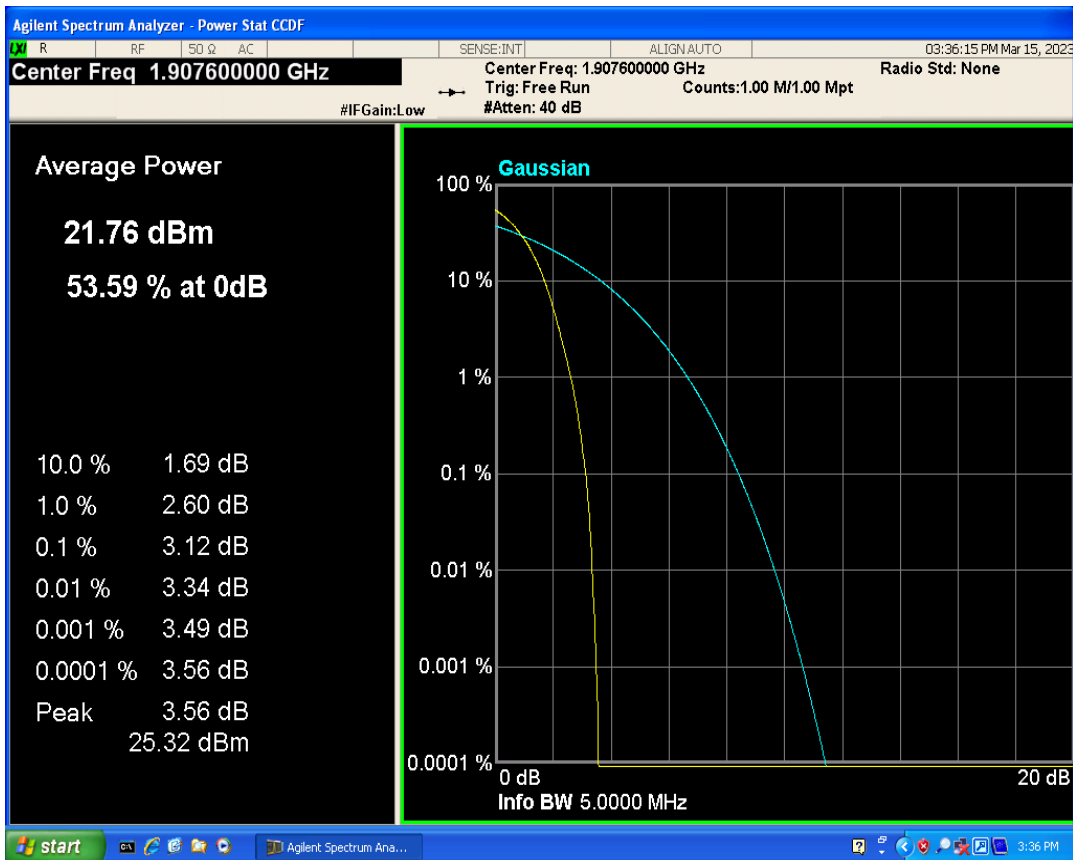

03 Peak-to-Average Ratio

Band	Channel	Frequency (MHz)	Result (dB)	high Limit (dB)	Verdict
WCDMA Band2	9262	1852.4	3.15	13	PASS
WCDMA Band2	9400	1880	3.19	13	PASS
WCDMA Band2	9538	1907.6	3.12	13	PASS
WCDMA Band5	4132	826.4	2.75	13	PASS
WCDMA Band5	4182	836.4	2.71	13	PASS
WCDMA Band5	4233	846.6	2.74	13	PASS

WCDMA Band2 Channel=9262

WCDMA Band2 Channel=9400

WCDMA Band2 Channel=9538

WCDMA Band5 Channel=4132

WCDMA Band5 Channel=4182

WCDMA Band5 Channel=4233

04 Occupied bandwidth

Band	Channel	Frequency (MHz)	99% OBW (kHz)	-26dB EBW (kHz)	Verdict
WCDMA Band2	9262	1852.4	4181.913	4708.883	PASS
WCDMA Band2	9400	1880	4134.408	4679.364	PASS
WCDMA Band2	9538	1907.6	4129.840	4686.170	PASS
WCDMA Band5	4132	826.4	4162.240	4728.844	PASS
WCDMA Band5	4182	836.4	4160.895	4731.806	PASS
WCDMA Band5	4233	846.6	4181.189	4729.296	PASS