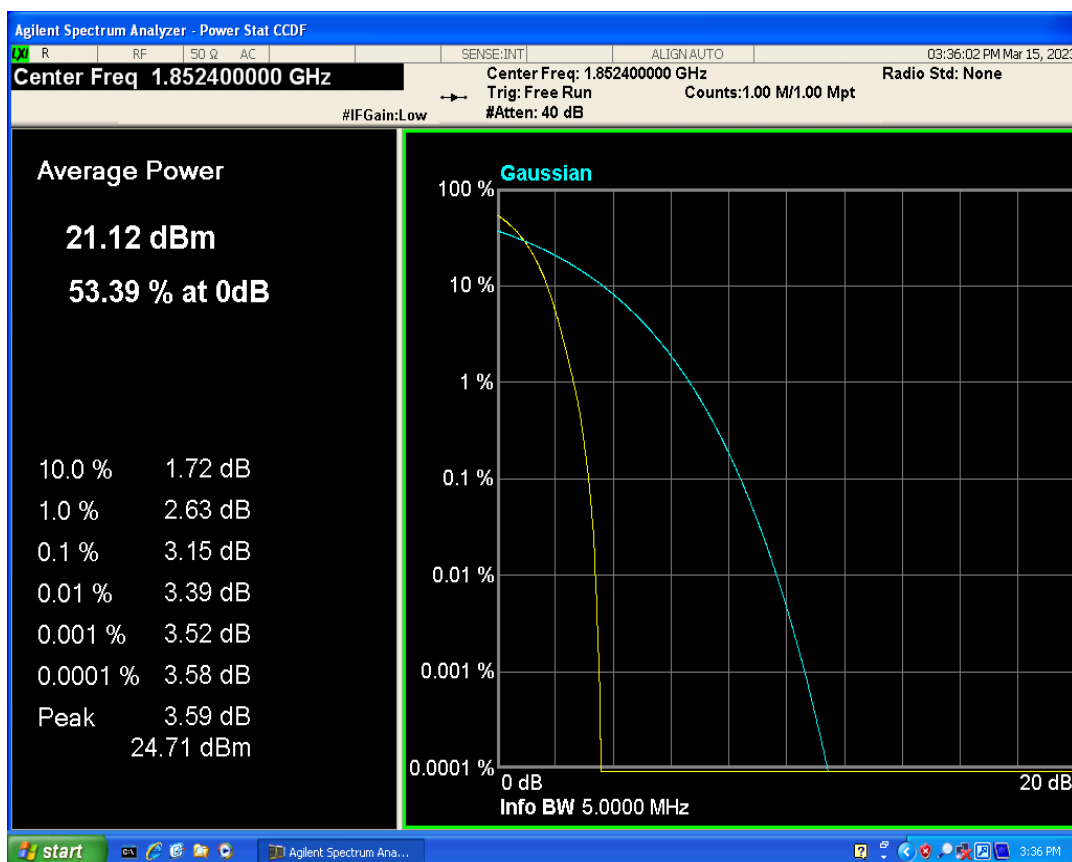

01 Conducted output power

Band	Channel	Frequency (MHz)	Power (dBm)	Verdict
WCDMA Band2	9262	1852.4	20.62	PASS
WCDMA Band2	9400	1880	21.40	PASS
WCDMA Band2	9538	1907.6	21.20	PASS
WCDMA Band5	4132	826.4	21.61	PASS
WCDMA Band5	4182	836.4	21.50	PASS
WCDMA Band5	4233	846.6	21.29	PASS

03 Peak-to-Average Ratio

Band	Channel	Frequency (MHz)	Result (dB)	high Limit (dB)	Verdict
WCDMA Band2	9262	1852.4	3.15	13	PASS
WCDMA Band2	9400	1880	3.19	13	PASS
WCDMA Band2	9538	1907.6	3.12	13	PASS
WCDMA Band5	4132	826.4	2.75	13	PASS
WCDMA Band5	4182	836.4	2.71	13	PASS
WCDMA Band5	4233	846.6	2.74	13	PASS

WCDMA Band2 Channel=9262