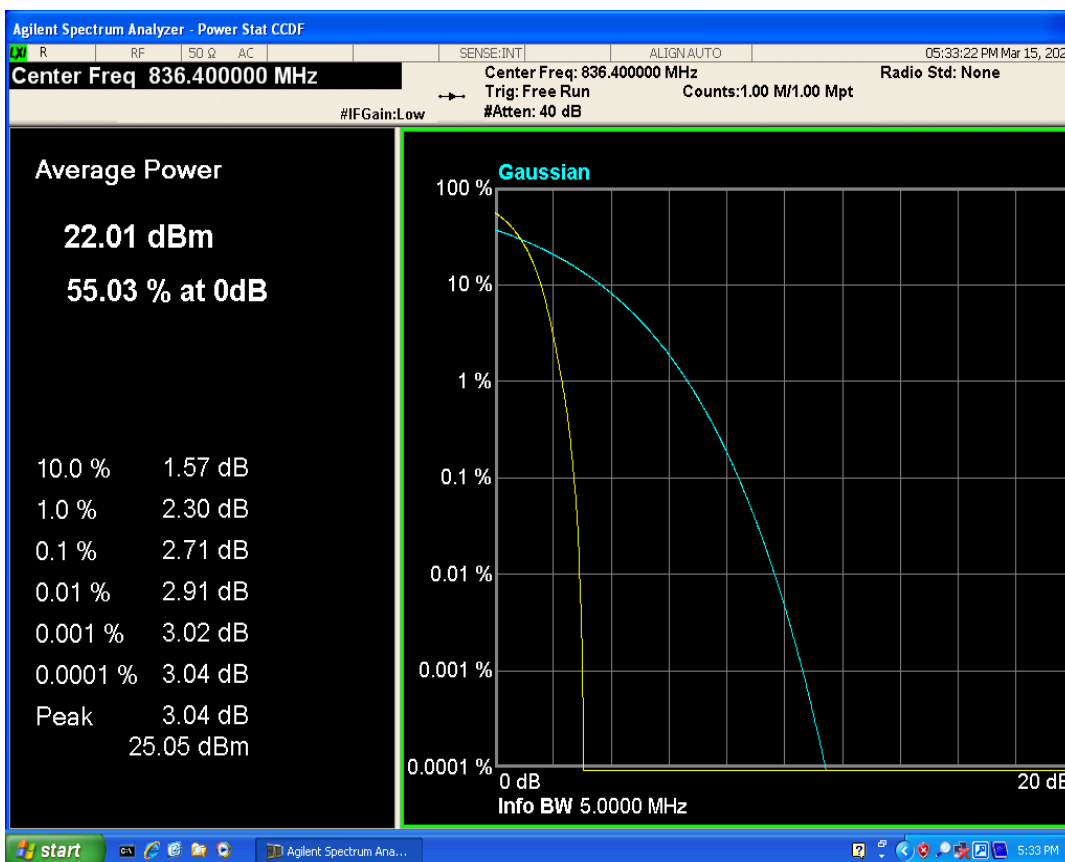

WCDMA Band2 Channel=9262

WCDMA Band2 Channel=9400

WCDMA Band2 Channel=9538

WCDMA Band5 Channel=4132

WCDMA Band5 Channel=4182

WCDMA Band5 Channel=4233

04 Occupied bandwidth

Band	Channel	Frequency (MHz)	99% OBW (kHz)	-26dB EBW (kHz)	Verdict
WCDMA Band2	9262	1852.4	4181.913	4708.883	PASS
WCDMA Band2	9400	1880	4134.408	4679.364	PASS
WCDMA Band2	9538	1907.6	4129.840	4686.170	PASS
WCDMA Band5	4132	826.4	4162.240	4728.844	PASS
WCDMA Band5	4182	836.4	4160.895	4731.806	PASS
WCDMA Band5	4233	846.6	4181.189	4729.296	PASS

WCDMA Band2 Channel=9400

WCDMA Band2 Channel=9262

WCDMA Band2 Channel=9538

WCDMA Band5 Channel=4132

WCDMA Band5 Channel=4233

WCDMA Band5 Channel=4182

05 Band edge

Band	Channel	Frequency (MHz)	Spur Freq (MHz)	Spur Level (dBm)	Limit (dBm)	Verdict
WCDMA Band2	9262	1852.4	1850.00	-25.81	-13	PASS
WCDMA Band2	9538	1907.6	1910.00	-23.76	-13	PASS
WCDMA Band5	4132	826.4	824.00	-22.29	-13	PASS
WCDMA Band5	4233	846.6	849.00	-21.69	-13	PASS