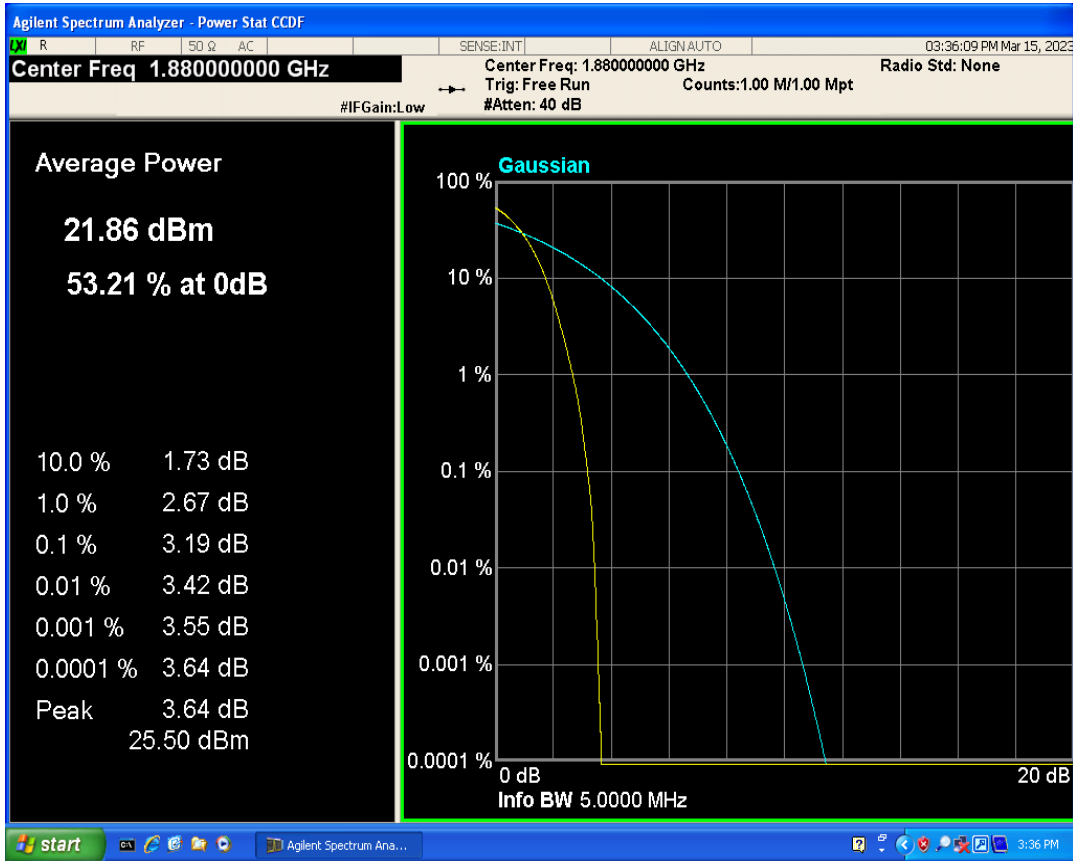

WCDMA Band2 Channel=9400