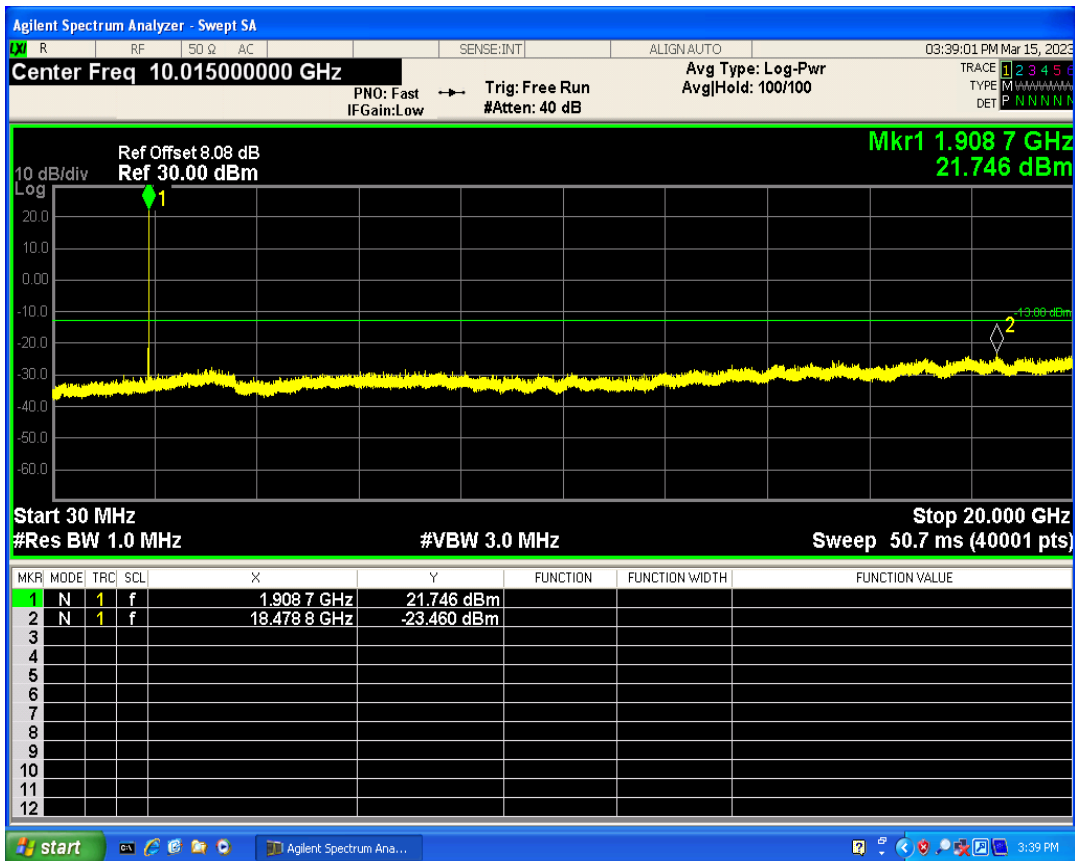

WCDMA Band2 Channel=9538