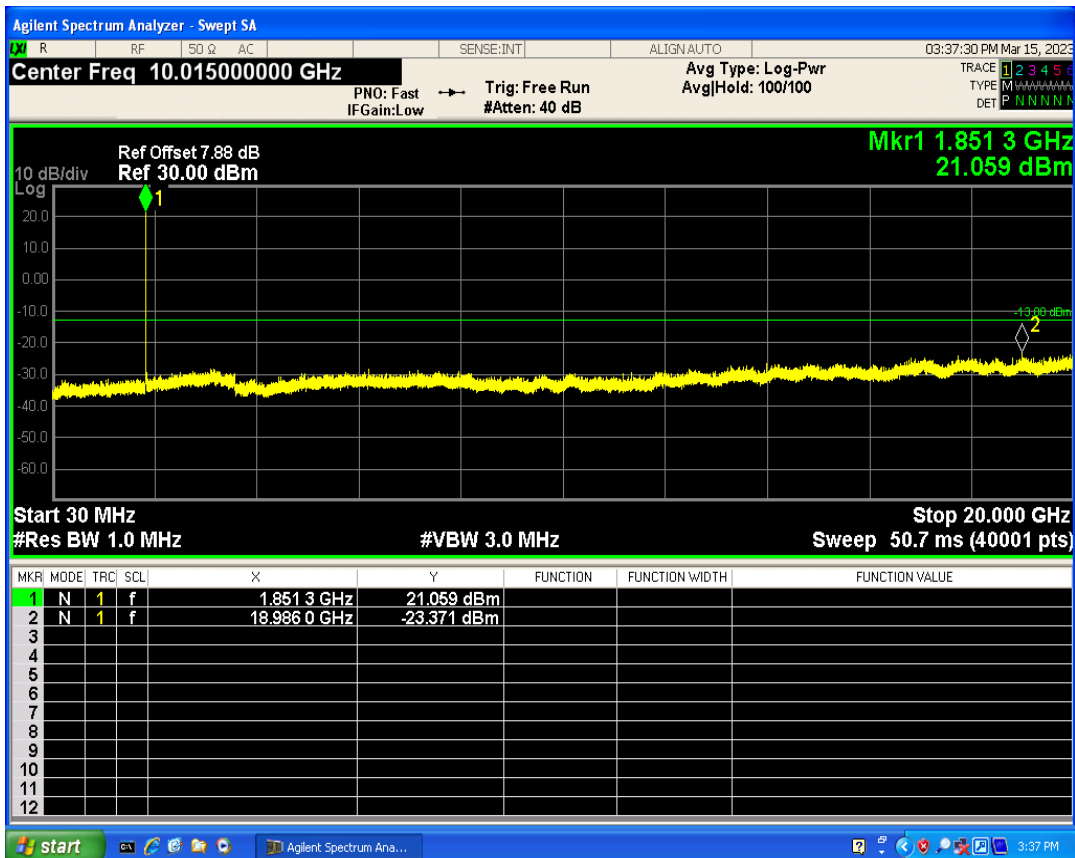

WCDMA Band2 Channel=9262