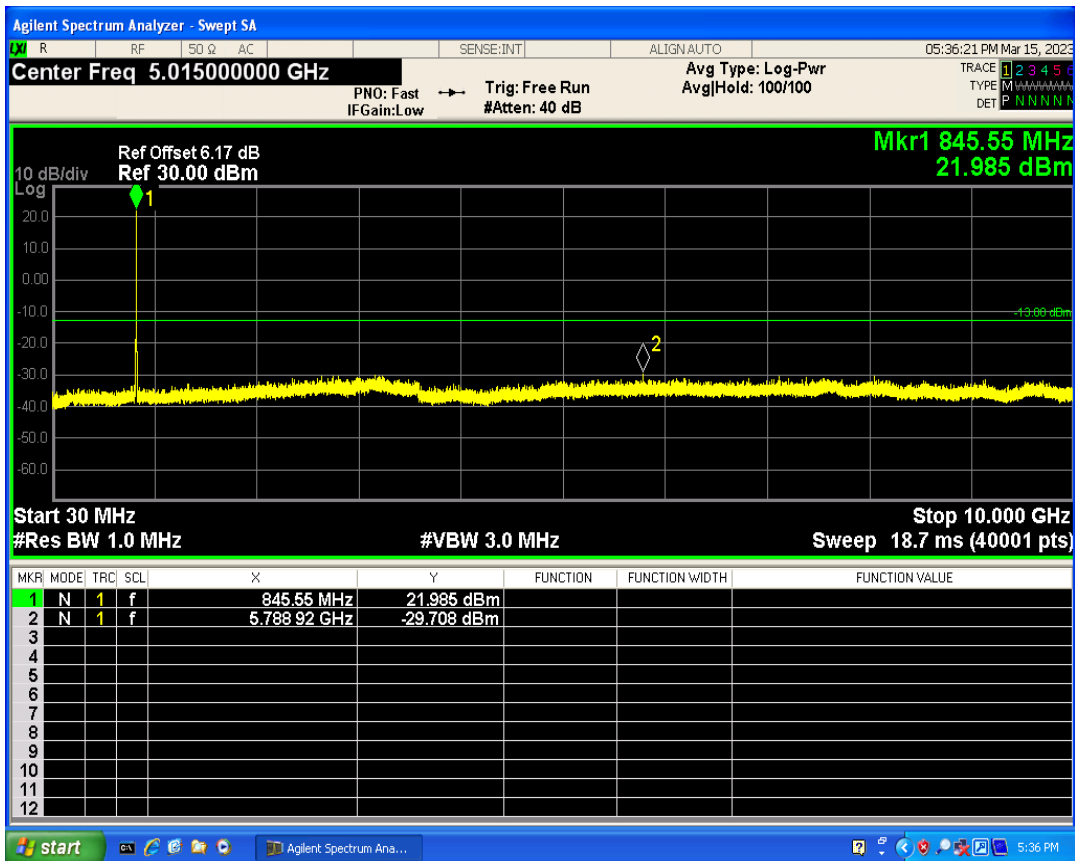

WCDMA Band2 Channel=9262

WCDMA Band2 Channel=9538

WCDMA Band5 Channel=4132

WCDMA Band5 Channel=4233

06 Out-of-band emissions

Band	Channel	Frequency (MHz)	Spur Freq (MHz)	Spur Level (dBm)	Limit (dBm)	Verdict
WCDMA Band2	9262	1852.4	18986.02	-23.37	-13	PASS
WCDMA Band2	9400	1880	19914.63	-23.64	-13	PASS
WCDMA Band2	9538	1907.6	18478.79	-23.45	-13	PASS
WCDMA Band5	4132	826.4	3152.35	-29.55	-13	PASS
WCDMA Band5	4182	836.4	7657.55	-29.47	-13	PASS
WCDMA Band5	4233	846.6	5788.92	-29.70	-13	PASS

WCDMA Band2 Channel=9400

WCDMA Band2 Channel=9262

WCDMA Band2 Channel=9538

WCDMA Band5 Channel=4132

WCDMA Band5 Channel=4233

WCDMA Band5 Channel=4182

07 Conducted output power

Band	Channel	Frequency (MHz)	Power (dBm)	Verdict
HSDPA Band2 Subtest1	9262	1852.4	20.79	PASS
HSDPA Band2 Subtest2	9262	1852.4	20.70	PASS
HSDPA Band2 Subtest3	9262	1852.4	20.66	PASS
HSDPA Band2 Subtest4	9262	1852.4	20.63	PASS
HSDPA Band2 Subtest1	9400	1880	21.41	PASS
HSDPA Band2 Subtest2	9400	1880	21.41	PASS
HSDPA Band2 Subtest3	9400	1880	21.40	PASS
HSDPA Band2 Subtest4	9400	1880	21.39	PASS
HSDPA Band2 Subtest1	9538	1907.6	21.15	PASS
HSDPA Band2 Subtest2	9538	1907.6	21.15	PASS
HSDPA Band2 Subtest3	9538	1907.6	21.14	PASS
HSDPA Band2 Subtest4	9538	1907.6	21.14	PASS
HSDPA Band5 Subtest1	4132	826.4	21.80	PASS
HSDPA Band5 Subtest2	4132	826.4	21.44	PASS
HSDPA Band5 Subtest3	4132	826.4	21.06	PASS
HSDPA Band5 Subtest4	4132	826.4	20.92	PASS
HSDPA Band5 Subtest1	4182	836.4	21.52	PASS
HSDPA Band5 Subtest2	4182	836.4	21.33	PASS
HSDPA Band5 Subtest3	4182	836.4	20.92	PASS
HSDPA Band5 Subtest4	4182	836.4	20.76	PASS
HSDPA Band5 Subtest1	4233	846.6	21.19	PASS
HSDPA Band5 Subtest2	4233	846.6	21.07	PASS
HSDPA Band5 Subtest3	4233	846.6	20.66	PASS
HSDPA Band5 Subtest4	4233	846.6	20.56	PASS