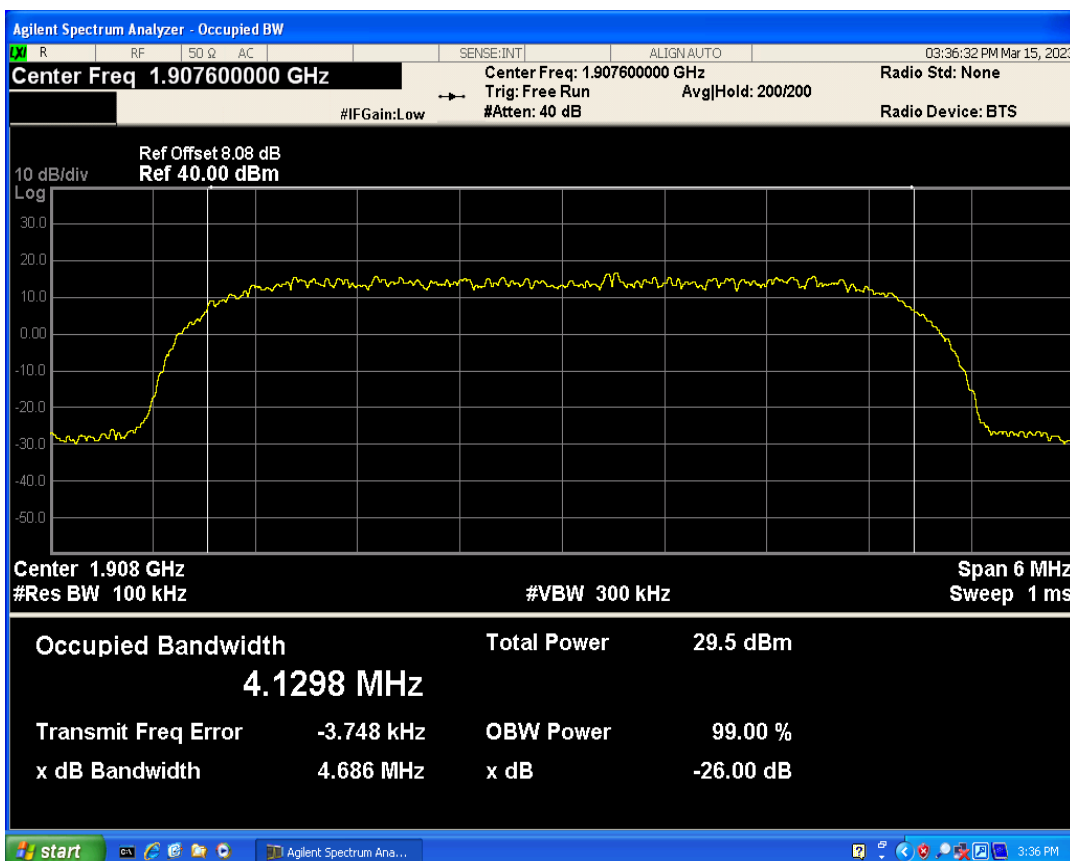

WCDMA Band5 Channel=4132