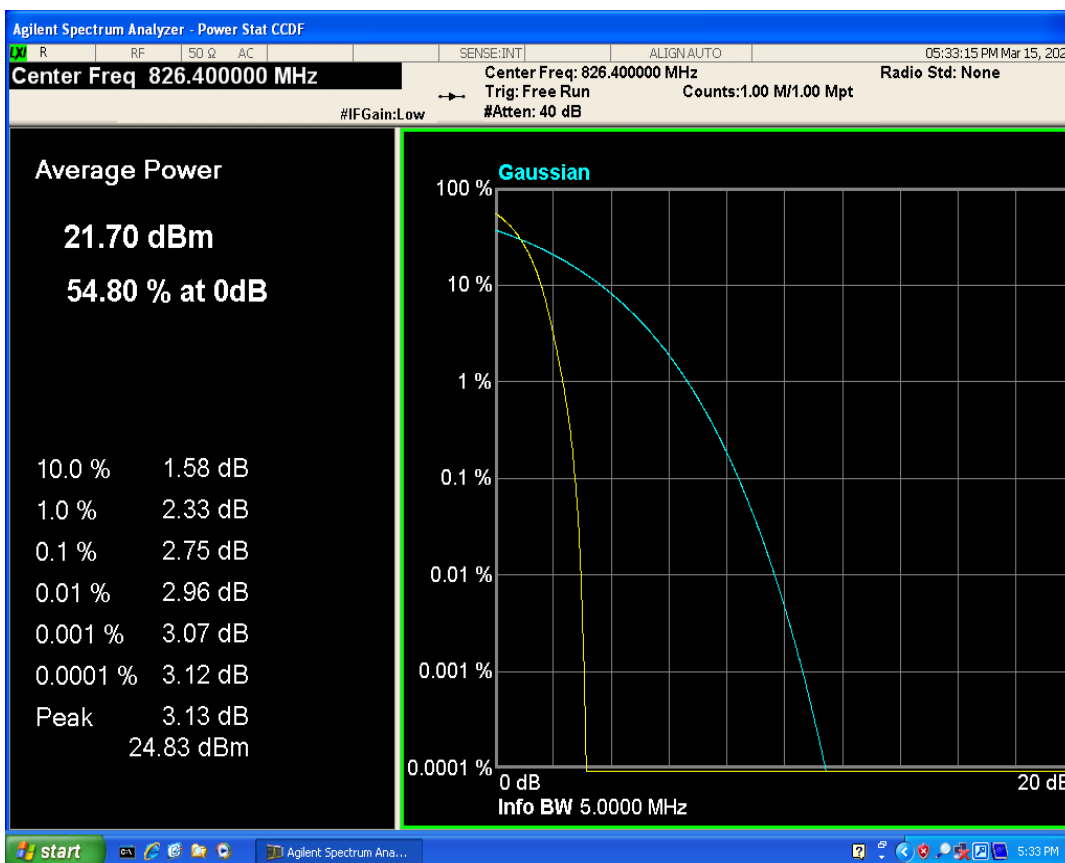

WCDMA Band2 Channel=9262

WCDMA Band2 Channel=9400

WCDMA Band2 Channel=9538

WCDMA Band5 Channel=4132

WCDMA Band5 Channel=4182

WCDMA Band5 Channel=4233

04 Occupied bandwidth

Band	Channel	Frequency (MHz)	99% OBW (kHz)	-26dB EBW (kHz)	Verdict
WCDMA Band2	9262	1852.4	4181.913	4708.883	PASS
WCDMA Band2	9400	1880	4134.408	4679.364	PASS
WCDMA Band2	9538	1907.6	4129.840	4686.170	PASS
WCDMA Band5	4132	826.4	4162.240	4728.844	PASS
WCDMA Band5	4182	836.4	4160.895	4731.806	PASS
WCDMA Band5	4233	846.6	4181.189	4729.296	PASS

WCDMA Band2 Channel=9400

WCDMA Band2 Channel=9262

WCDMA Band2 Channel=9538

WCDMA Band5 Channel=4132

WCDMA Band5 Channel=4233

WCDMA Band5 Channel=4182

05 Band edge

Band	Channel	Frequency (MHz)	Spur Freq (MHz)	Spur Level (dBm)	Limit (dBm)	Verdict
WCDMA Band2	9262	1852.4	1850.00	-25.81	-13	PASS
WCDMA Band2	9538	1907.6	1910.00	-23.76	-13	PASS
WCDMA Band5	4132	826.4	824.00	-22.29	-13	PASS
WCDMA Band5	4233	846.6	849.00	-21.69	-13	PASS