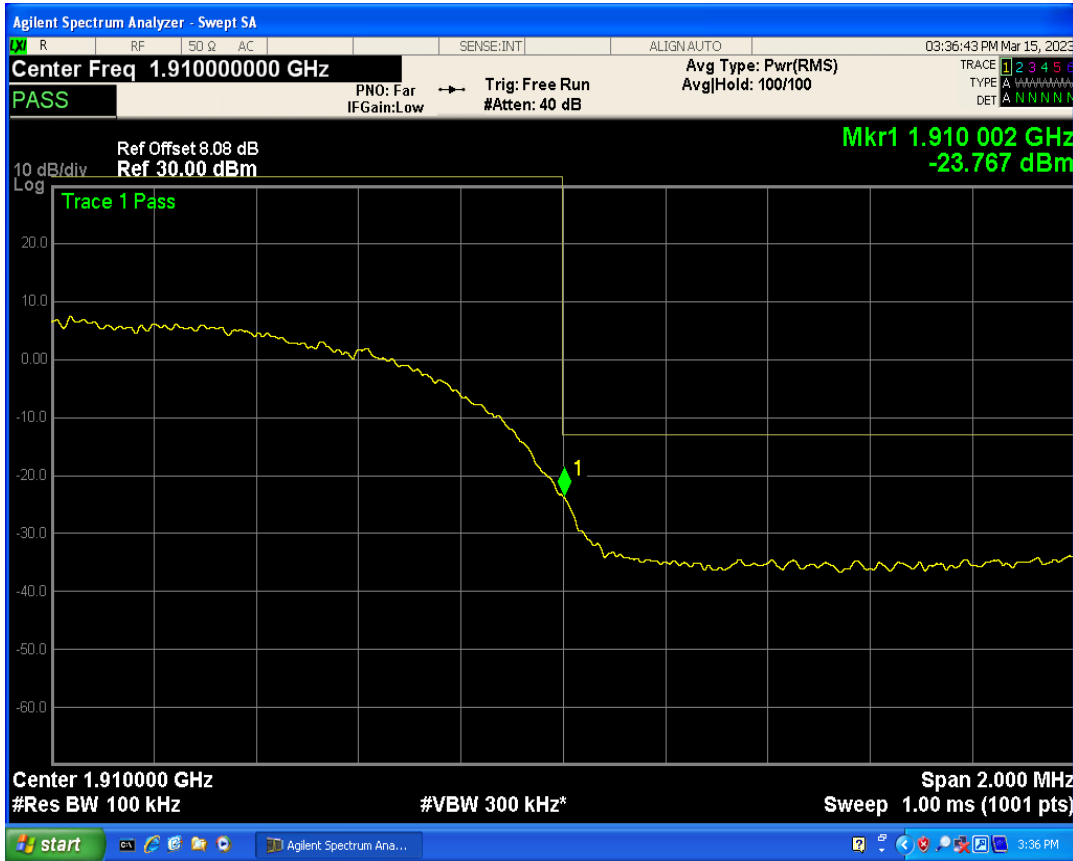

WCDMA Band2 Channel=9400

WCDMA Band2 Channel=9262

WCDMA Band2 Channel=9538

WCDMA Band5 Channel=4132

WCDMA Band5 Channel=4233

WCDMA Band5 Channel=4182

05 Band edge

Band	Channel	Frequency (MHz)	Spur Freq (MHz)	Spur Level (dBm)	Limit (dBm)	Verdict
WCDMA Band2	9262	1852.4	1850.00	-25.81	-13	PASS
WCDMA Band2	9538	1907.6	1910.00	-23.76	-13	PASS
WCDMA Band5	4132	826.4	824.00	-22.29	-13	PASS
WCDMA Band5	4233	846.6	849.00	-21.69	-13	PASS

WCDMA Band2 Channel=9262

WCDMA Band2 Channel=9538

WCDMA Band5 Channel=4132

WCDMA Band5 Channel=4233

06 Out-of-band emissions

Band	Channel	Frequency (MHz)	Spur Freq (MHz)	Spur Level (dBm)	Limit (dBm)	Verdict
WCDMA Band2	9262	1852.4	18986.02	-23.37	-13	PASS
WCDMA Band2	9400	1880	19914.63	-23.64	-13	PASS
WCDMA Band2	9538	1907.6	18478.79	-23.45	-13	PASS
WCDMA Band5	4132	826.4	3152.35	-29.55	-13	PASS
WCDMA Band5	4182	836.4	7657.55	-29.47	-13	PASS
WCDMA Band5	4233	846.6	5788.92	-29.70	-13	PASS