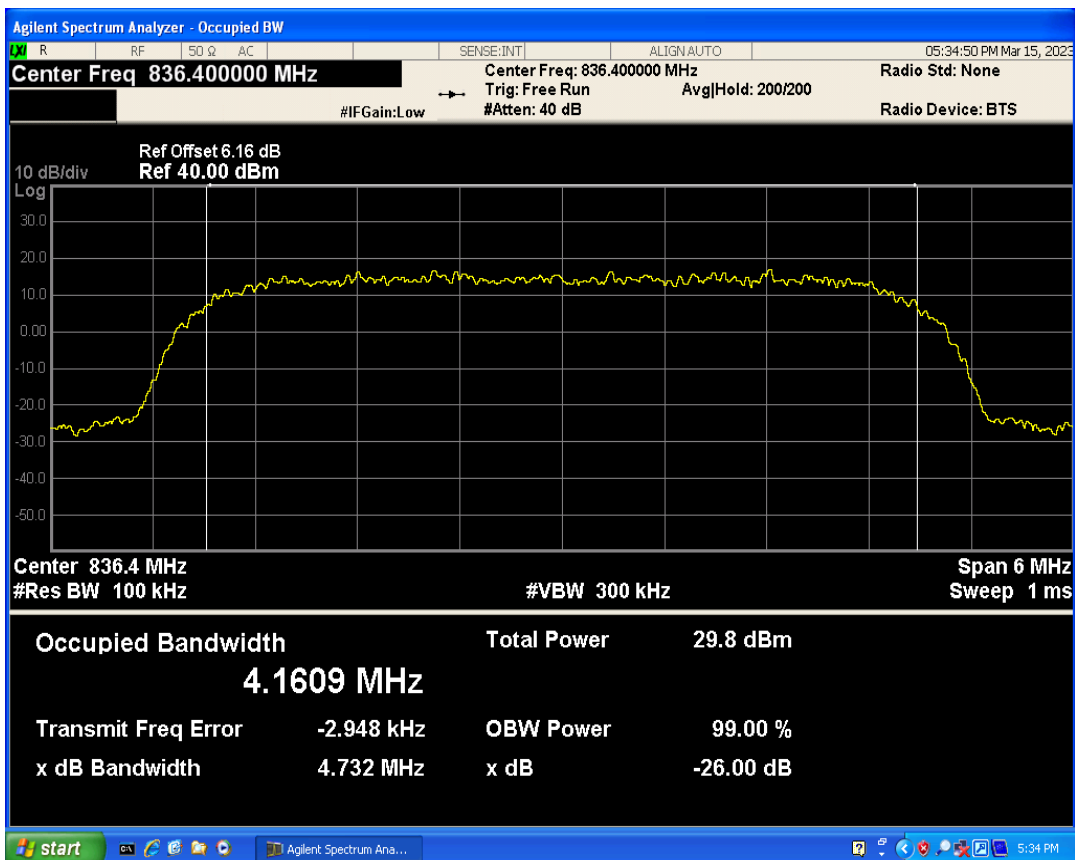

WCDMA Band2 Channel=9400

WCDMA Band2 Channel=9262

WCDMA Band2 Channel=9538

WCDMA Band5 Channel=4132

WCDMA Band5 Channel=4233

WCDMA Band5 Channel=4182

05 Band edge

Band	Channel	Frequency (MHz)	Spur Freq (MHz)	Spur Level (dBm)	Limit (dBm)	Verdict
WCDMA Band2	9262	1852.4	1850.00	-25.81	-13	PASS
WCDMA Band2	9538	1907.6	1910.00	-23.76	-13	PASS
WCDMA Band5	4132	826.4	824.00	-22.29	-13	PASS
WCDMA Band5	4233	846.6	849.00	-21.69	-13	PASS

WCDMA Band2 Channel=9262

WCDMA Band2 Channel=9538

WCDMA Band5 Channel=4132

WCDMA Band5 Channel=4233

06 Out-of-band emissions

Band	Channel	Frequency (MHz)	Spur Freq (MHz)	Spur Level (dBm)	Limit (dBm)	Verdict
WCDMA Band2	9262	1852.4	18986.02	-23.37	-13	PASS
WCDMA Band2	9400	1880	19914.63	-23.64	-13	PASS
WCDMA Band2	9538	1907.6	18478.79	-23.45	-13	PASS
WCDMA Band5	4132	826.4	3152.35	-29.55	-13	PASS
WCDMA Band5	4182	836.4	7657.55	-29.47	-13	PASS
WCDMA Band5	4233	846.6	5788.92	-29.70	-13	PASS