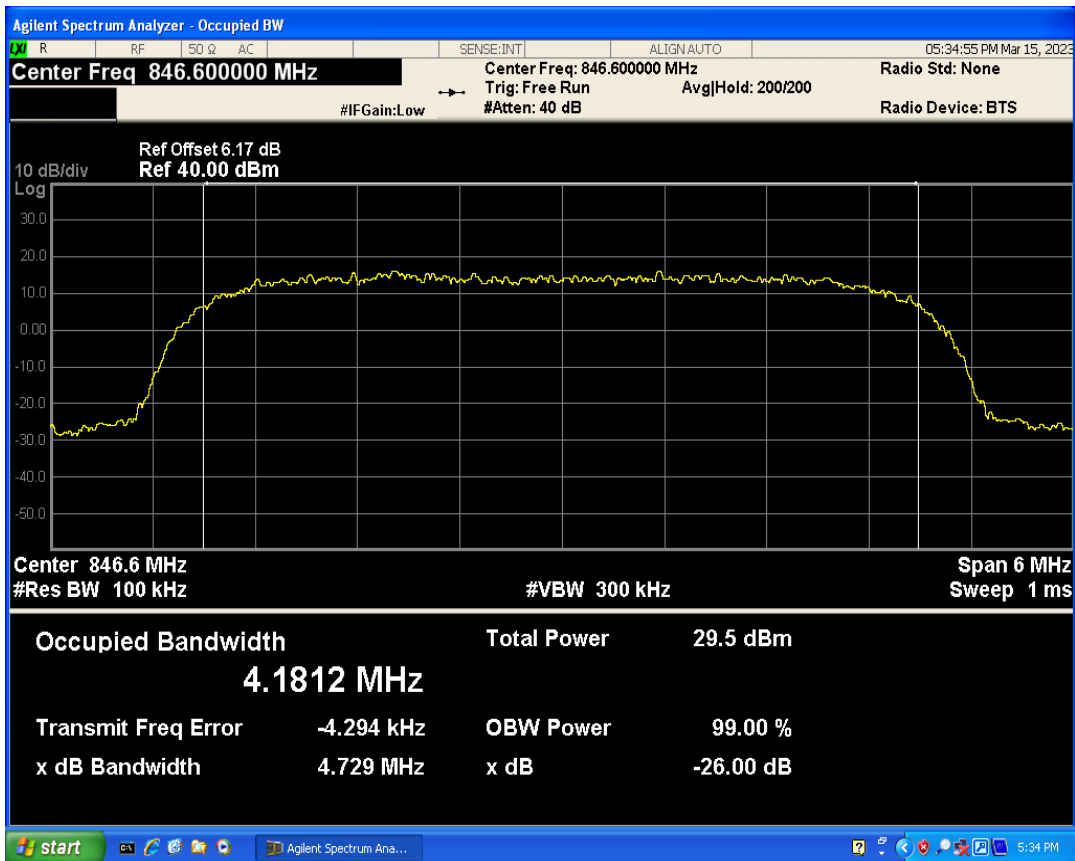

WCDMA Band2 Channel=9400

WCDMA Band2 Channel=9262

WCDMA Band2 Channel=9538

WCDMA Band5 Channel=4132

WCDMA Band5 Channel=4233

WCDMA Band5 Channel=4182

05 Band edge

Band	Channel	Frequency (MHz)	Spur Freq (MHz)	Spur Level (dBm)	Limit (dBm)	Verdict
WCDMA Band2	9262	1852.4	1850.00	-25.81	-13	PASS
WCDMA Band2	9538	1907.6	1910.00	-23.76	-13	PASS
WCDMA Band5	4132	826.4	824.00	-22.29	-13	PASS
WCDMA Band5	4233	846.6	849.00	-21.69	-13	PASS

WCDMA Band2 Channel=9262

WCDMA Band2 Channel=9538

WCDMA Band5 Channel=4132

WCDMA Band5 Channel=4233

06 Out-of-band emissions

Band	Channel	Frequency (MHz)	Spur Freq (MHz)	Spur Level (dBm)	Limit (dBm)	Verdict
WCDMA Band2	9262	1852.4	18986.02	-23.37	-13	PASS
WCDMA Band2	9400	1880	19914.63	-23.64	-13	PASS
WCDMA Band2	9538	1907.6	18478.79	-23.45	-13	PASS
WCDMA Band5	4132	826.4	3152.35	-29.55	-13	PASS
WCDMA Band5	4182	836.4	7657.55	-29.47	-13	PASS
WCDMA Band5	4233	846.6	5788.92	-29.70	-13	PASS