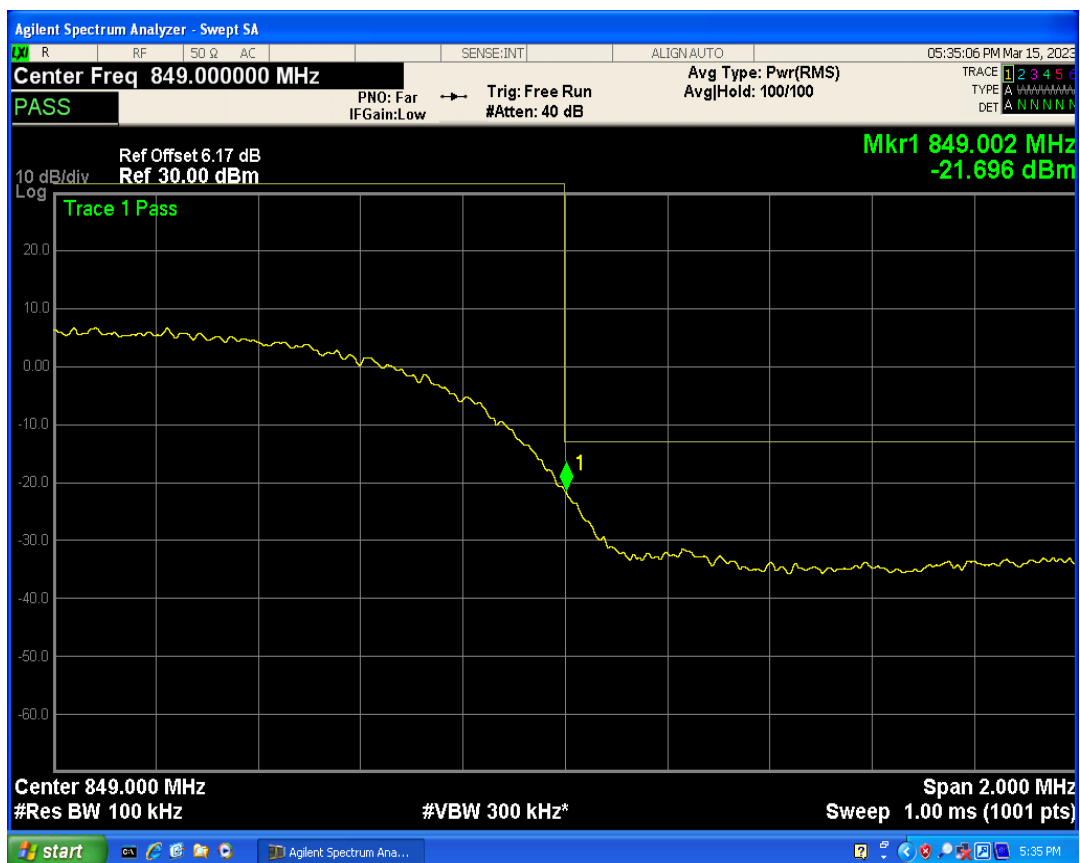

WCDMA Band2 Channel=9262

WCDMA Band2 Channel=9538

WCDMA Band5 Channel=4132

WCDMA Band5 Channel=4233

06 Out-of-band emissions

Band	Channel	Frequency (MHz)	Spur Freq (MHz)	Spur Level (dBm)	Limit (dBm)	Verdict
WCDMA Band2	9262	1852.4	18986.02	-23.37	-13	PASS
WCDMA Band2	9400	1880	19914.63	-23.64	-13	PASS
WCDMA Band2	9538	1907.6	18478.79	-23.45	-13	PASS
WCDMA Band5	4132	826.4	3152.35	-29.55	-13	PASS
WCDMA Band5	4182	836.4	7657.55	-29.47	-13	PASS
WCDMA Band5	4233	846.6	5788.92	-29.70	-13	PASS