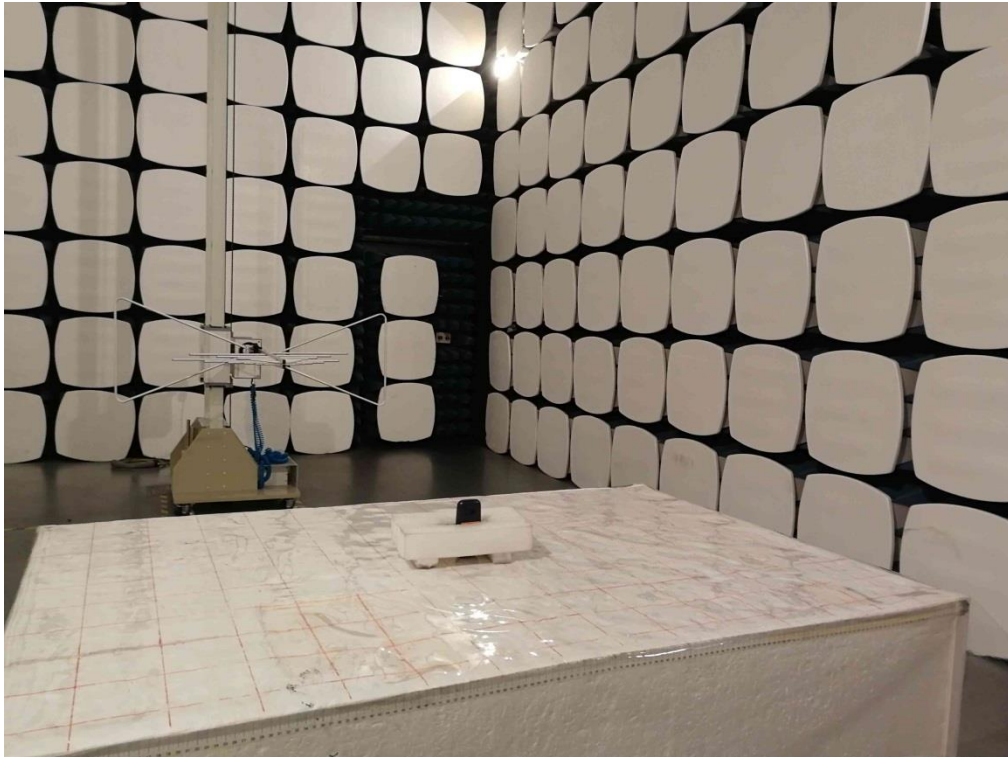

7 Test Setup Photo**Radiated Spurious Emission
Below 1GHz****Above 1GHz**

Conducted Emission**8 EUT Constructional Details**

Reference to the test report No.: JYTSZE201100601