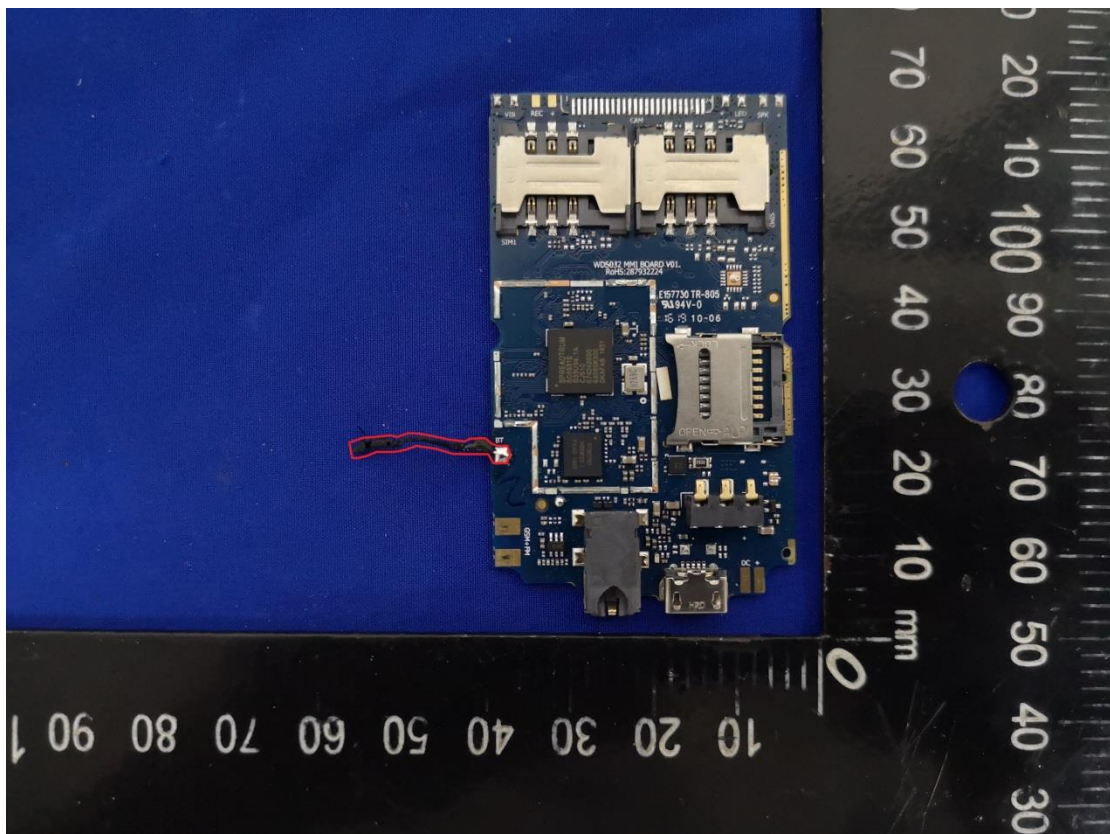

EUT Photos (Model: L5Z)

EUT Antenna Locations

SAR Test Setup Photos

Head

Right Cheek

Right Tilted

Left Cheek

Left Tilted

Body

Front side (10mm)

Back side(10mm)