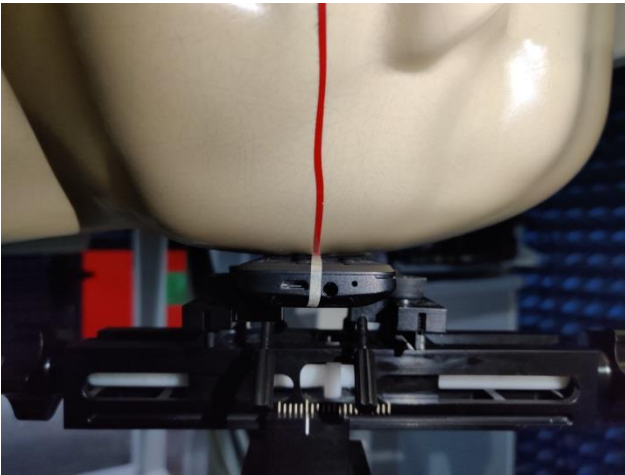

EUT Photos (Model: L5Z)

EUT Antenna Locations

SAR Test Setup Photos

Head

Right Cheek

Right Tilted

Left Cheek

Left Tilted

Body

Front side (10mm)

Back side(10mm)