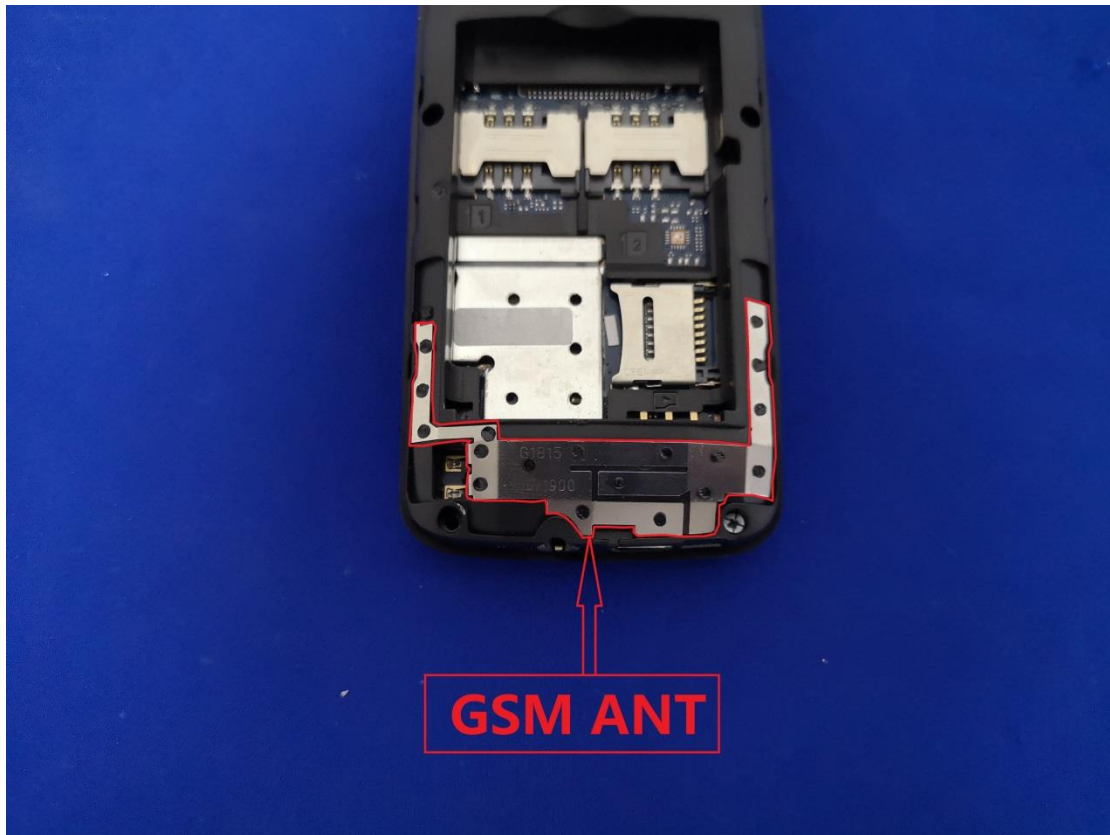

EUT Photos (Model: L5Z)

EUT Antenna Locations

SAR Test Setup Photos

Head

Right Cheek

Right Tilted

Left Cheek

Left Tilted

Body

Front side (10mm)

Back side(10mm)