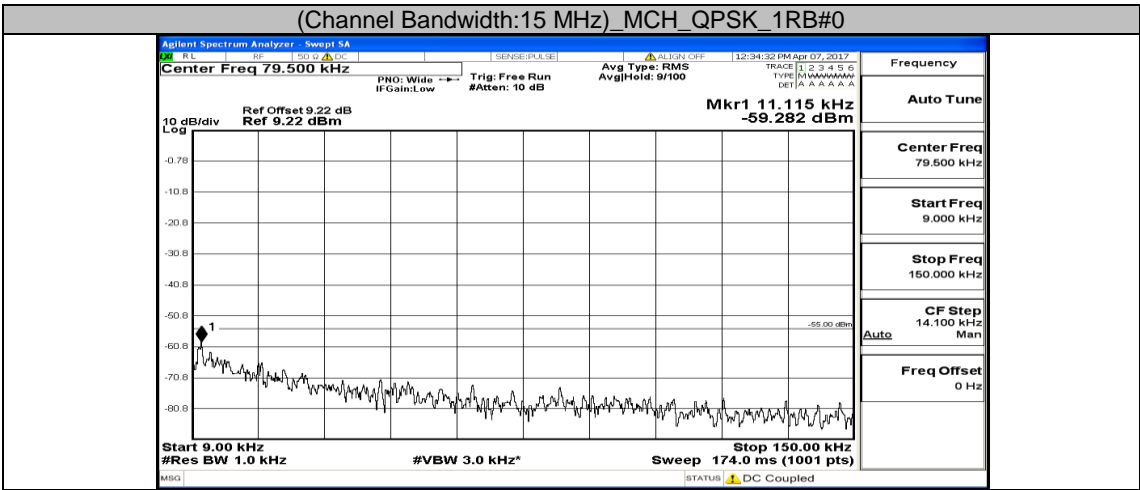

# Channel Bandwidth: 10 MHz

Channel Bandwidth: 10 MHz\_LCH\_16QAM\_1RB#0

Channel Bandwidth: 10 MHz\_MCH\_16QAM\_1RB#0

Channel Bandwidth: 10 MHz\_HCH\_16QAM\_1RB#0

**Channel Bandwidth: 15 MHz**

(Channel Bandwidth:15 MHz)\_MCH\_QPSK\_1RB#0