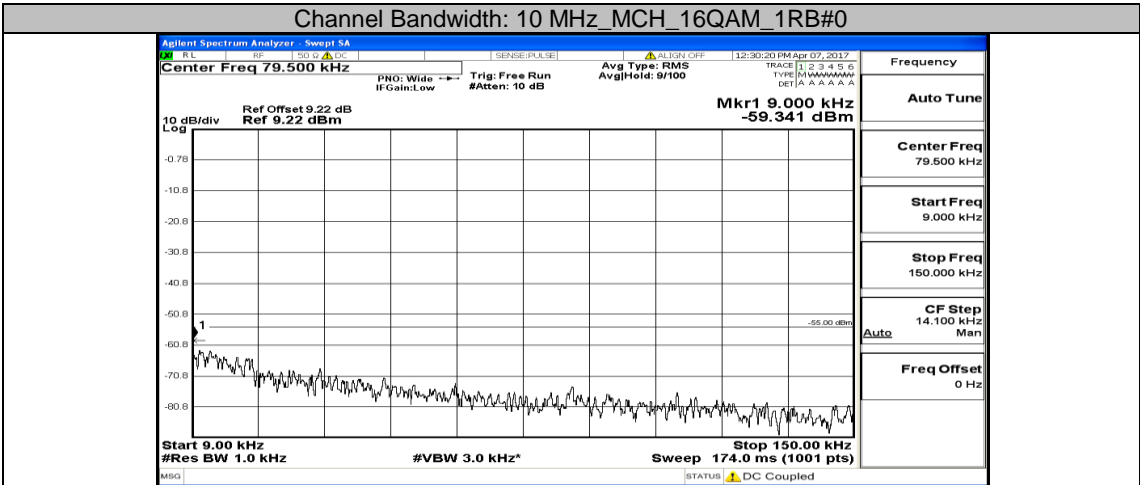

# Channel Bandwidth: 10 MHz

Channel Bandwidth: 10 MHz\_LCH\_16QAM\_1RB#0

Channel Bandwidth: 10 MHz\_MCH\_16QAM\_1RB#0

Channel Bandwidth: 10 MHz\_HCH\_16QAM\_1RB#0

**Channel Bandwidth: 15 MHz**

(Channel Bandwidth:15 MHz)\_MCH\_QPSK\_1RB#0

(Channel Bandwidth:15 MHz)\_HCH\_QPSK\_1RB#0

(Channel Bandwidth:15 MHz)\_LCH\_16QAM\_1RB#0

(Channel Bandwidth:15 MHz)\_MCH\_16QAM\_1RB#0

(Channel Bandwidth:15 MHz)\_HCH\_16QAM\_1RB#0