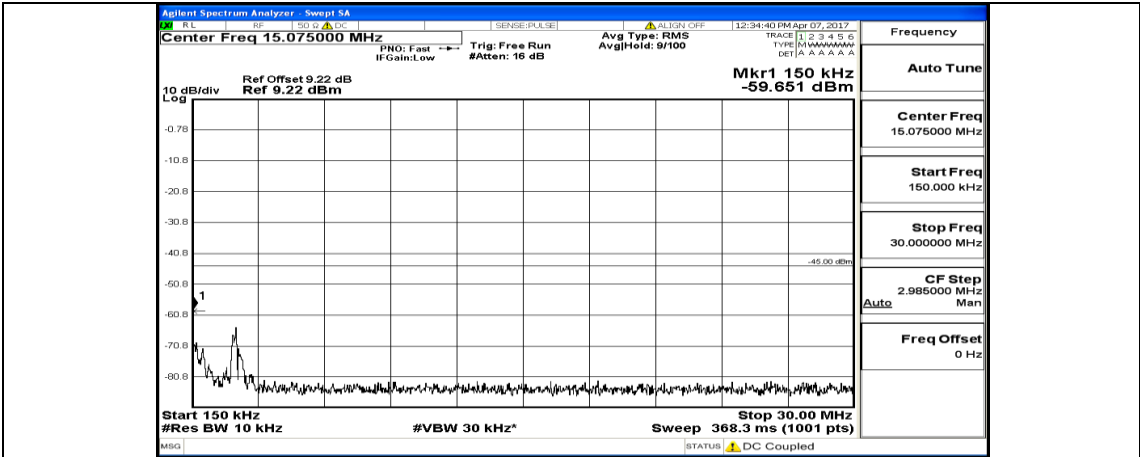

# Channel Bandwidth: 10 MHz

Channel Bandwidth: 10 MHz\_LCH\_16QAM\_1RB#0

Channel Bandwidth: 10 MHz\_MCH\_16QAM\_1RB#0

Channel Bandwidth: 10 MHz\_HCH\_16QAM\_1RB#0

**Channel Bandwidth: 15 MHz**

(Channel Bandwidth:15 MHz)\_MCH\_QPSK\_1RB#0

(Channel Bandwidth:15 MHz)\_HCH\_QPSK\_1RB#0

(Channel Bandwidth:15 MHz)\_LCH\_16QAM\_1RB#0

(Channel Bandwidth:15 MHz)\_MCH\_16QAM\_1RB#0

(Channel Bandwidth:15 MHz)\_HCH\_16QAM\_1RB#0