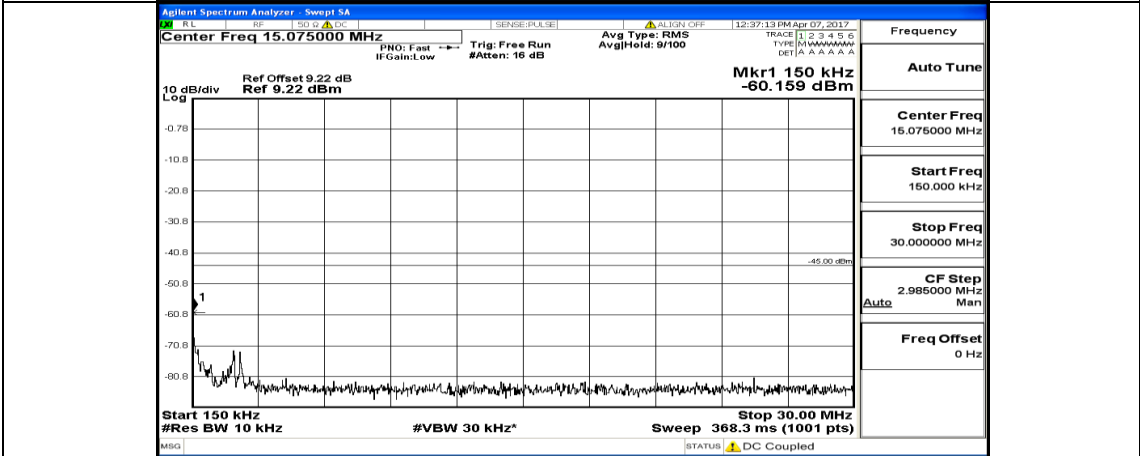

(Channel Bandwidth:15 MHz)\_HCH\_QPSK\_1RB#0

(Channel Bandwidth:15 MHz)\_LCH\_16QAM\_1RB#0

(Channel Bandwidth:15 MHz)\_MCH\_16QAM\_1RB#0

(Channel Bandwidth:15 MHz)\_HCH\_16QAM\_1RB#0