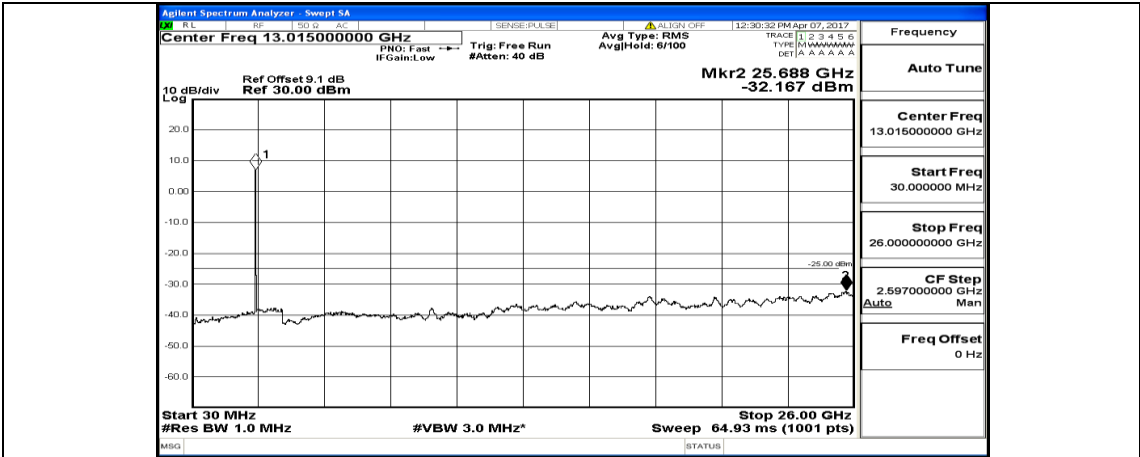

# Channel Bandwidth: 10 MHz

Channel Bandwidth: 10 MHz\_LCH\_16QAM\_1RB#0

Channel Bandwidth: 10 MHz\_MCH\_16QAM\_1RB#0

Channel Bandwidth: 10 MHz\_HCH\_16QAM\_1RB#0

**Channel Bandwidth: 15 MHz**

(Channel Bandwidth:15 MHz)\_MCH\_QPSK\_1RB#0