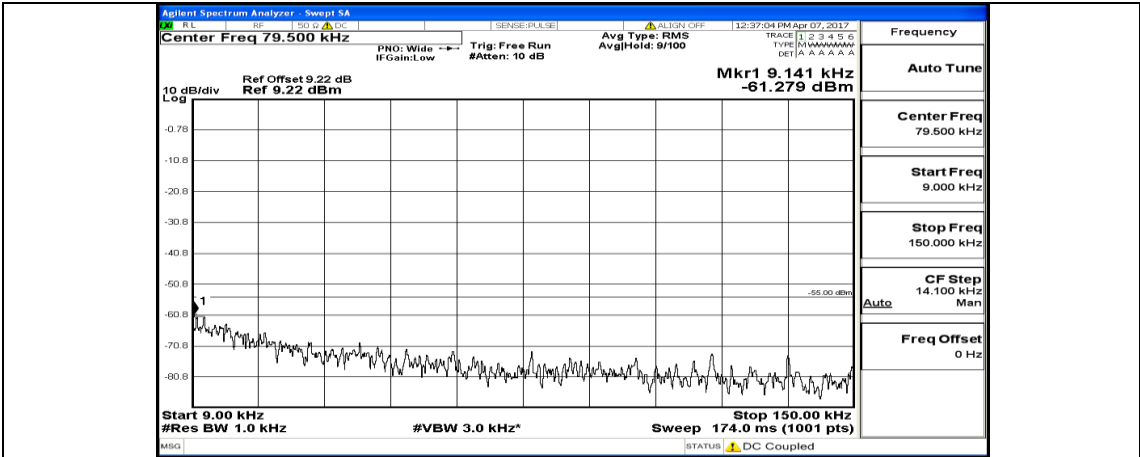

(Channel Bandwidth:15 MHz)\_HCH\_QPSK\_1RB#0

(Channel Bandwidth:15 MHz)\_LCH\_16QAM\_1RB#0

(Channel Bandwidth:15 MHz)\_MCH\_16QAM\_1RB#0

(Channel Bandwidth:15 MHz)\_HCH\_16QAM\_1RB#0