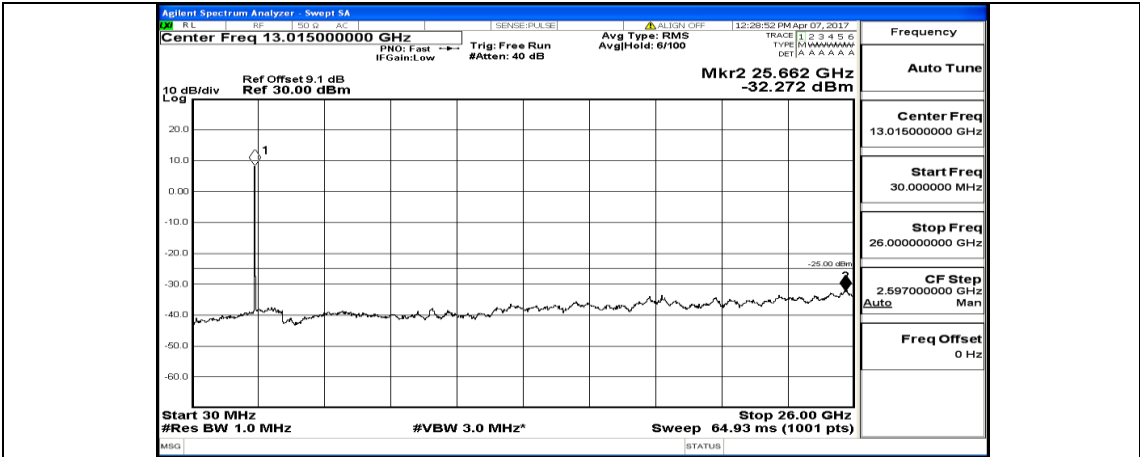

# Channel Bandwidth: 10 MHz

Channel Bandwidth: 10 MHz\_LCH\_16QAM\_1RB#0

Channel Bandwidth: 10 MHz\_MCH\_16QAM\_1RB#0

Channel Bandwidth: 10 MHz\_HCH\_16QAM\_1RB#0

**Channel Bandwidth: 15 MHz**

(Channel Bandwidth:15 MHz)\_MCH\_QPSK\_1RB#0

(Channel Bandwidth:15 MHz)\_HCH\_QPSK\_1RB#0

(Channel Bandwidth:15 MHz)\_LCH\_16QAM\_1RB#0

(Channel Bandwidth:15 MHz)\_MCH\_16QAM\_1RB#0

(Channel Bandwidth:15 MHz)\_HCH\_16QAM\_1RB#0