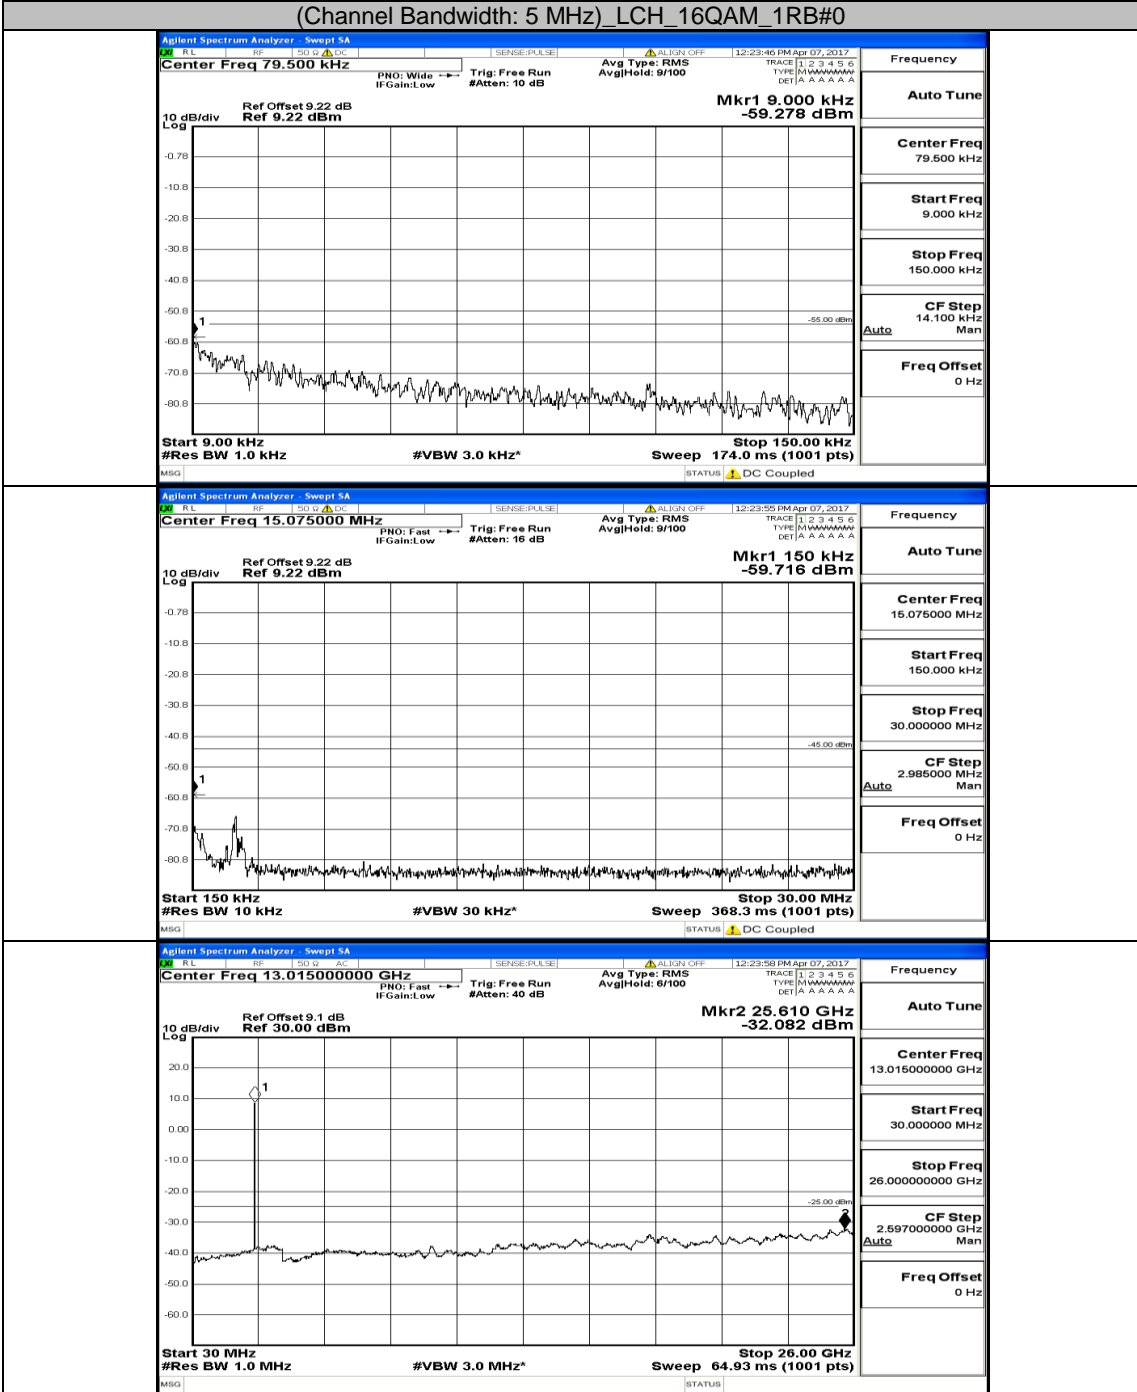

# Appendix E: Conducted Spurious Emission LTE Band 7 Test Results

Channel Bandwidth: 5 MHz

(Channel Bandwidth: 5 MHz)\_MCH\_QPSK\_1RB#0

(Channel Bandwidth: 5 MHz)\_HCH\_QPSK\_1RB#0

(Channel Bandwidth: 5 MHz)\_LCH\_16QAM\_1RB#0

(Channel Bandwidth: 5 MHz)\_MCH\_16QAM\_1RB#0

(Channel Bandwidth: 5 MHz)\_HCH\_16QAM\_1RB#0

# Channel Bandwidth: 10 MHz

Channel Bandwidth: 10 MHz\_LCH\_16QAM\_1RB#0

Channel Bandwidth: 10 MHz\_MCH\_16QAM\_1RB#0

Channel Bandwidth: 10 MHz\_HCH\_16QAM\_1RB#0

**Channel Bandwidth: 15 MHz**

(Channel Bandwidth:15 MHz)\_MCH\_QPSK\_1RB#0