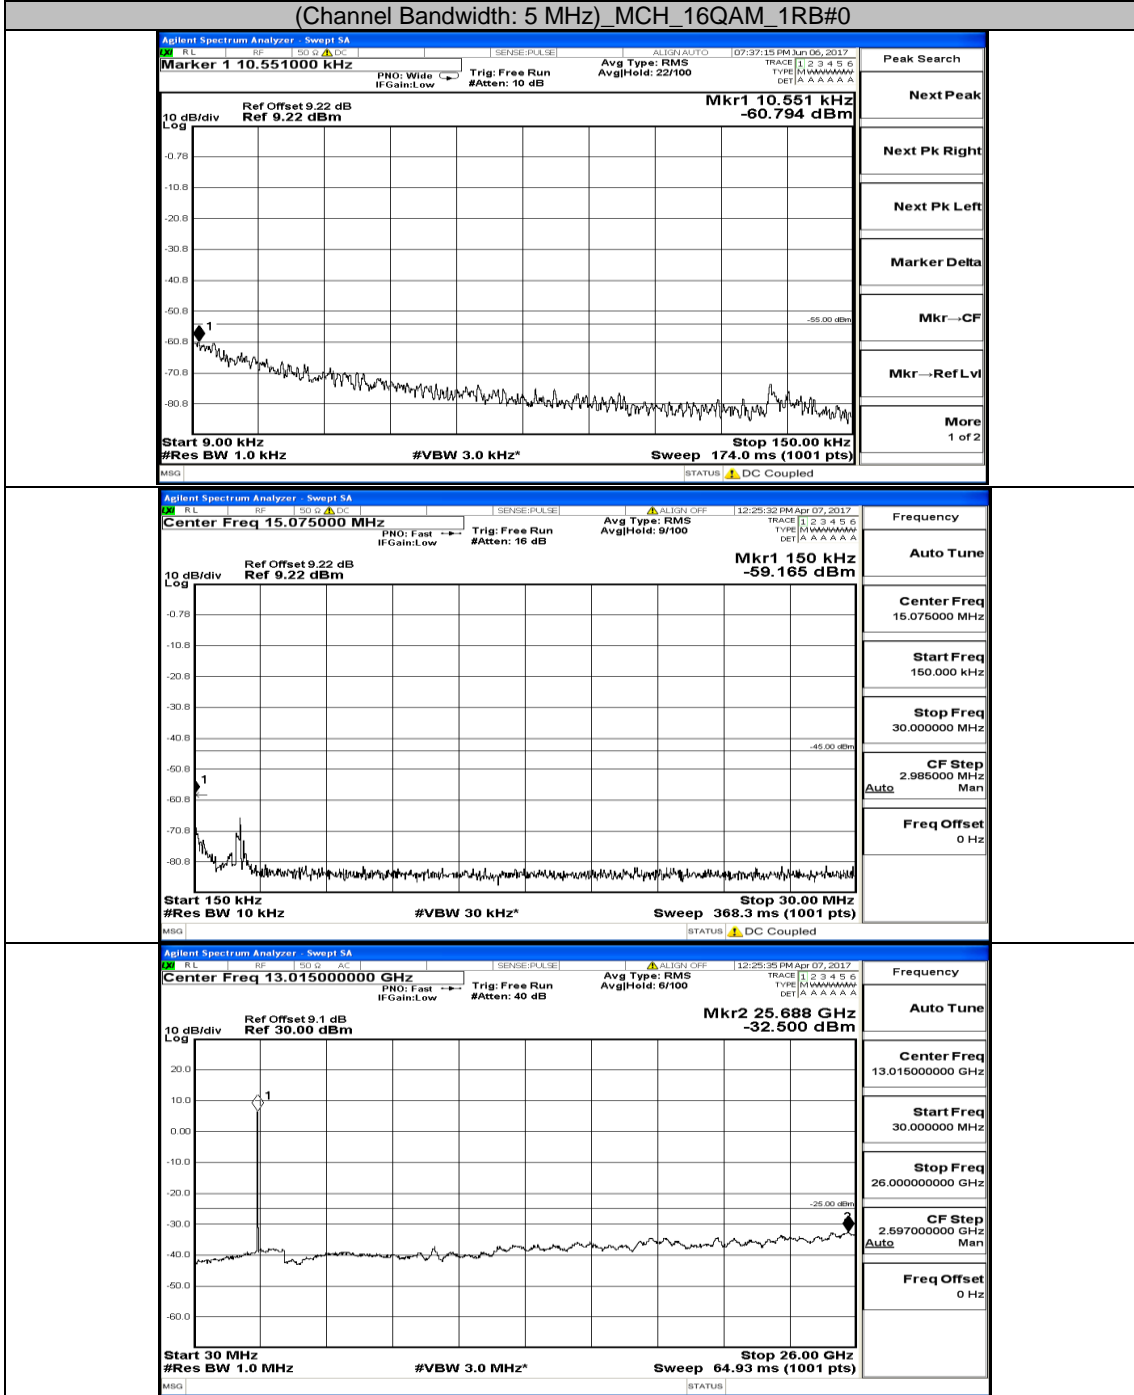

# Appendix E: Conducted Spurious Emission LTE Band 7 Test Results

Channel Bandwidth: 5 MHz

(Channel Bandwidth: 5 MHz)\_MCH\_QPSK\_1RB#0

(Channel Bandwidth: 5 MHz)\_HCH\_QPSK\_1RB#0

(Channel Bandwidth: 5 MHz)\_LCH\_16QAM\_1RB#0

(Channel Bandwidth: 5 MHz)\_MCH\_16QAM\_1RB#0

(Channel Bandwidth: 5 MHz)\_HCH\_16QAM\_1RB#0

# Channel Bandwidth: 10 MHz

Channel Bandwidth: 10 MHz\_LCH\_16QAM\_1RB#0

Channel Bandwidth: 10 MHz\_MCH\_16QAM\_1RB#0

Channel Bandwidth: 10 MHz\_HCH\_16QAM\_1RB#0

**Channel Bandwidth: 15 MHz**

(Channel Bandwidth:15 MHz)\_MCH\_QPSK\_1RB#0