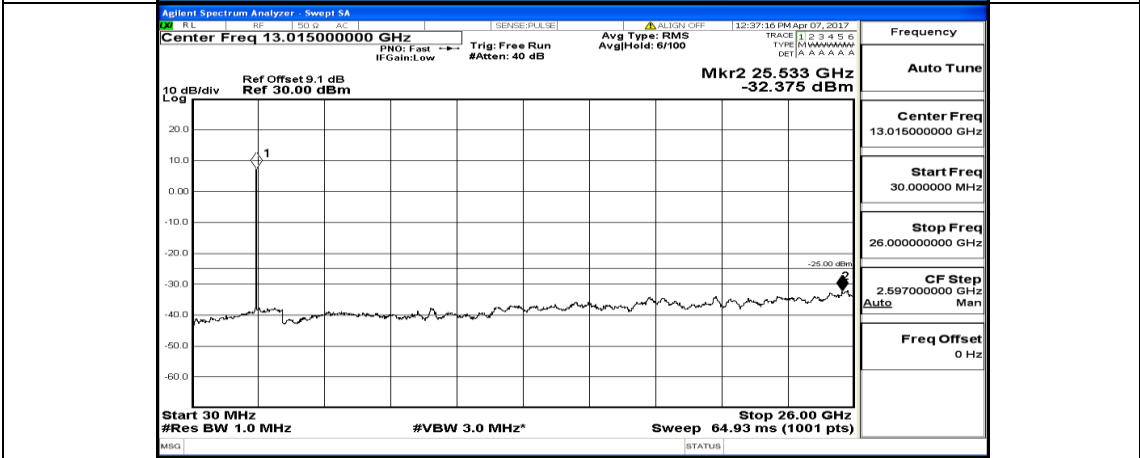

(Channel Bandwidth:15 MHz)\_HCH\_QPSK\_1RB#0

(Channel Bandwidth:15 MHz)\_LCH\_16QAM\_1RB#0

(Channel Bandwidth:15 MHz)\_MCH\_16QAM\_1RB#0

(Channel Bandwidth:15 MHz)\_HCH\_16QAM\_1RB#0