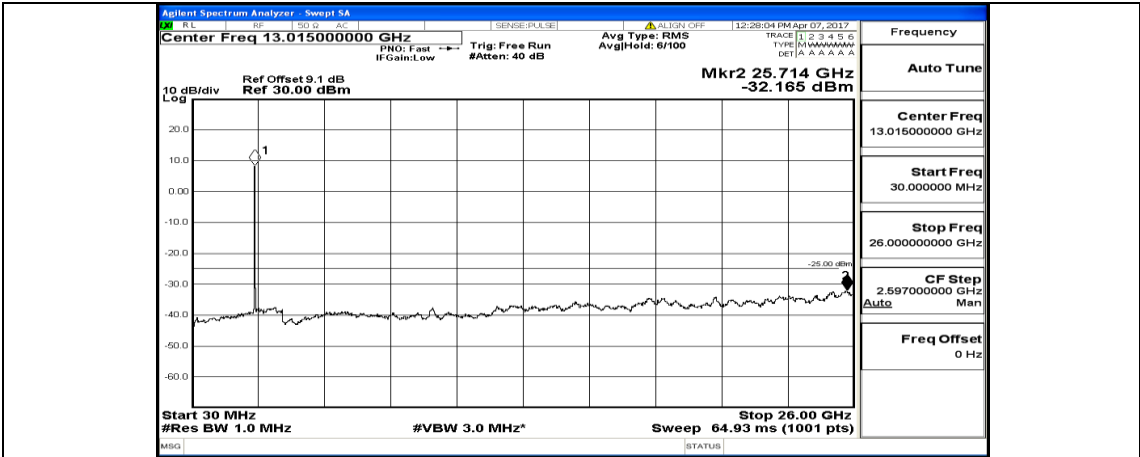

# Appendix E: Conducted Spurious Emission LTE Band 7 Test Results

Channel Bandwidth: 5 MHz

(Channel Bandwidth: 5 MHz)\_MCH\_QPSK\_1RB#0

(Channel Bandwidth: 5 MHz)\_HCH\_QPSK\_1RB#0

(Channel Bandwidth: 5 MHz)\_LCH\_16QAM\_1RB#0

(Channel Bandwidth: 5 MHz)\_MCH\_16QAM\_1RB#0

(Channel Bandwidth: 5 MHz)\_HCH\_16QAM\_1RB#0

# Channel Bandwidth: 10 MHz

Channel Bandwidth: 10 MHz\_LCH\_16QAM\_1RB#0

Channel Bandwidth: 10 MHz\_MCH\_16QAM\_1RB#0

Channel Bandwidth: 10 MHz\_HCH\_16QAM\_1RB#0

**Channel Bandwidth: 15 MHz**

(Channel Bandwidth:15 MHz)\_MCH\_QPSK\_1RB#0