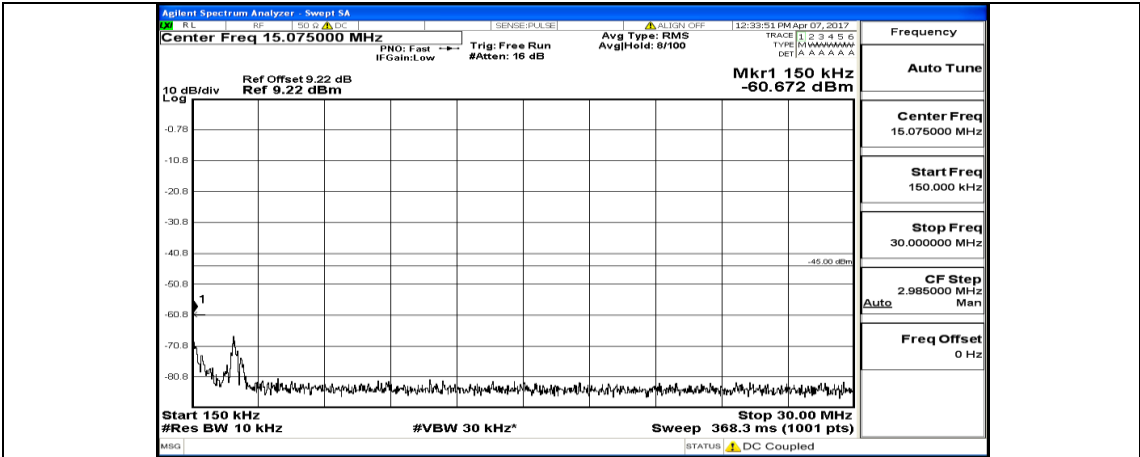

(Channel Bandwidth:15 MHz)\_HCH\_QPSK\_1RB#0

(Channel Bandwidth:15 MHz)\_LCH\_16QAM\_1RB#0

(Channel Bandwidth:15 MHz)\_MCH\_16QAM\_1RB#0

(Channel Bandwidth:15 MHz)\_HCH\_16QAM\_1RB#0