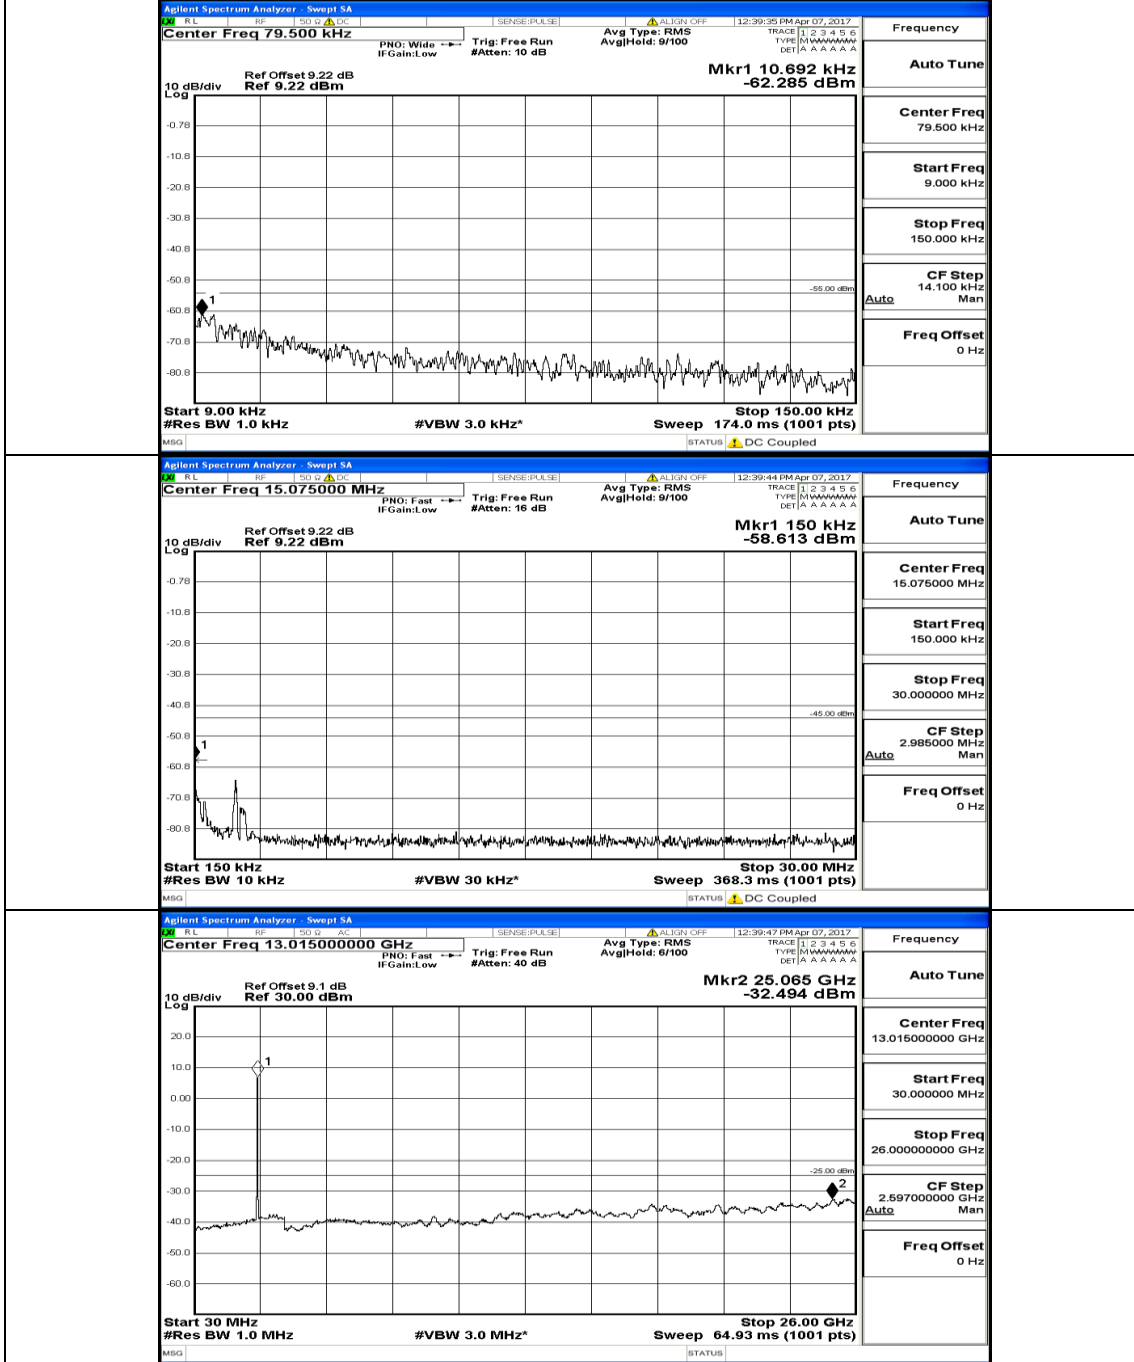

# Appendix E: Conducted Spurious Emission LTE Band 7 Test Results

Channel Bandwidth: 5 MHz

(Channel Bandwidth: 5 MHz)\_MCH\_QPSK\_1RB#0

(Channel Bandwidth: 5 MHz)\_HCH\_QPSK\_1RB#0

(Channel Bandwidth: 5 MHz)\_LCH\_16QAM\_1RB#0

# Channel Bandwidth: 10 MHz

Channel Bandwidth: 10 MHz\_LCH\_16QAM\_1RB#0

Channel Bandwidth: 10 MHz\_MCH\_16QAM\_1RB#0

Channel Bandwidth: 10 MHz\_HCH\_16QAM\_1RB#0

**Channel Bandwidth: 15 MHz**

(Channel Bandwidth:15 MHz)\_MCH\_QPSK\_1RB#0

(Channel Bandwidth:15 MHz)\_HCH\_QPSK\_1RB#0

(Channel Bandwidth:15 MHz)\_LCH\_16QAM\_1RB#0

(Channel Bandwidth:15 MHz)\_MCH\_16QAM\_1RB#0

(Channel Bandwidth:15 MHz)\_HCH\_16QAM\_1RB#0

# Channel Bandwidth: 20 MHz

(Channel Bandwidth:20 MHz) MCH\_QPSK\_1RB#0

(Channel Bandwidth:20 MHz)\_HCH\_QPSK\_1RB#0

(Channel Bandwidth:20 MHz)\_LCH\_16QAM\_1RB#0

(Channel Bandwidth:20 MHz)\_MCH\_16QAM\_1RB#0