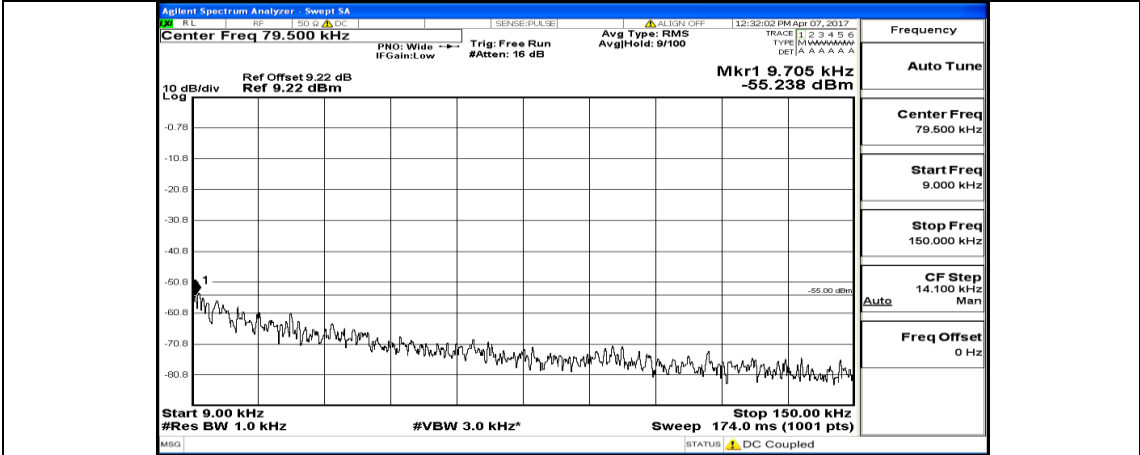

# Channel Bandwidth: 10 MHz

Channel Bandwidth: 10 MHz\_LCH\_16QAM\_1RB#0

Channel Bandwidth: 10 MHz\_MCH\_16QAM\_1RB#0

Channel Bandwidth: 10 MHz\_HCH\_16QAM\_1RB#0

**Channel Bandwidth: 15 MHz**

(Channel Bandwidth:15 MHz)\_MCH\_QPSK\_1RB#0