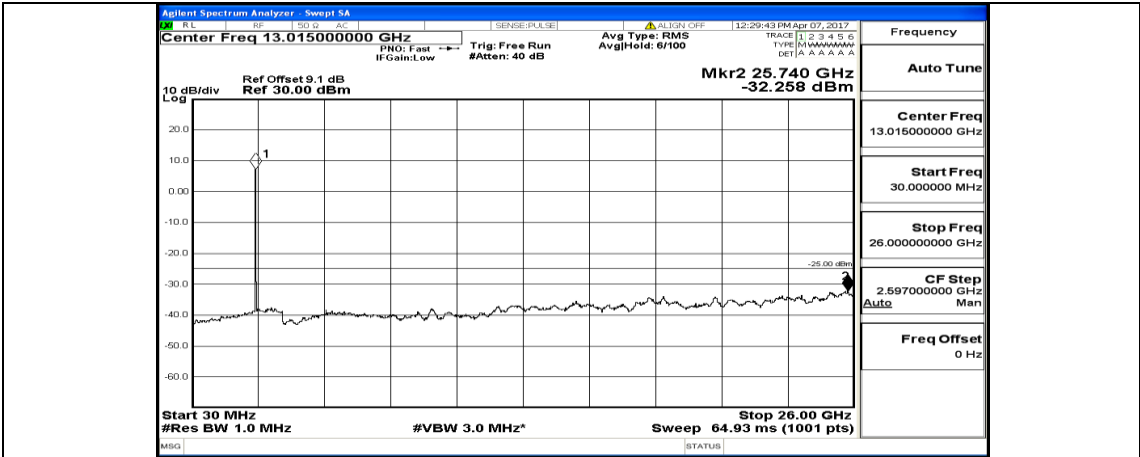

# Appendix E: Conducted Spurious Emission LTE Band 7 Test Results

Channel Bandwidth: 5 MHz

(Channel Bandwidth: 5 MHz)\_MCH\_QPSK\_1RB#0

(Channel Bandwidth: 5 MHz)\_HCH\_QPSK\_1RB#0

(Channel Bandwidth: 5 MHz)\_LCH\_16QAM\_1RB#0

(Channel Bandwidth: 5 MHz)\_MCH\_16QAM\_1RB#0

(Channel Bandwidth: 5 MHz)\_HCH\_16QAM\_1RB#0

# Channel Bandwidth: 10 MHz

Channel Bandwidth: 10 MHz\_LCH\_16QAM\_1RB#0

Channel Bandwidth: 10 MHz\_MCH\_16QAM\_1RB#0

Channel Bandwidth: 10 MHz\_HCH\_16QAM\_1RB#0

**Channel Bandwidth: 15 MHz**

(Channel Bandwidth:15 MHz)\_MCH\_QPSK\_1RB#0