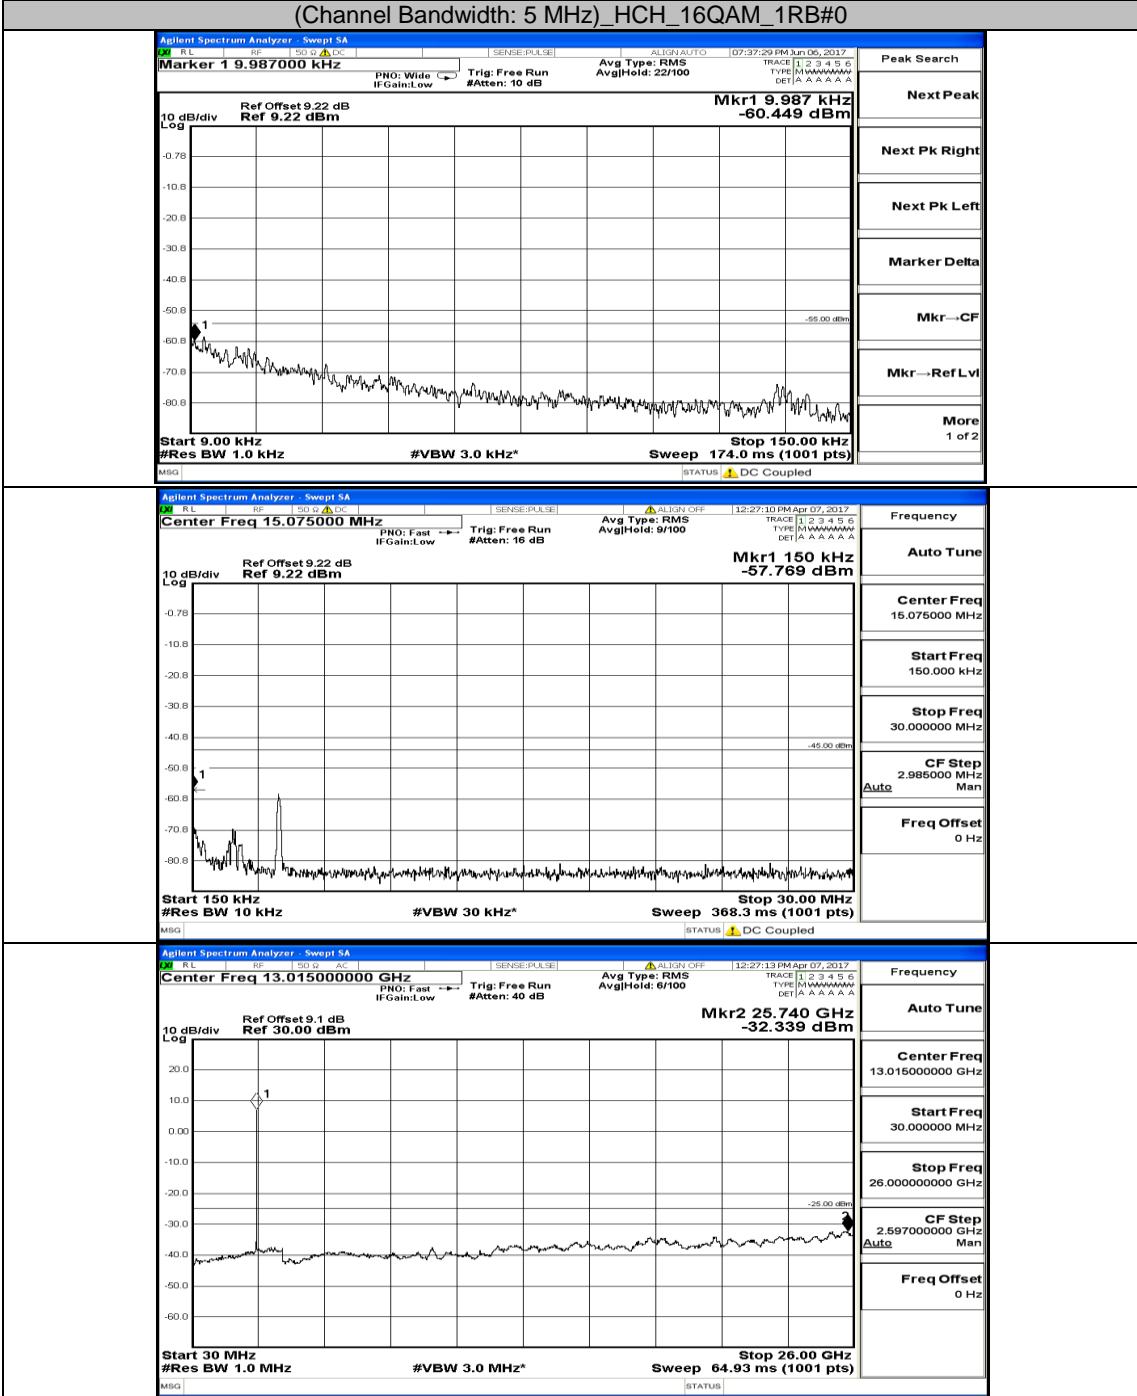

# Appendix E: Conducted Spurious Emission LTE Band 7 Test Results

Channel Bandwidth: 5 MHz

(Channel Bandwidth: 5 MHz)\_MCH\_QPSK\_1RB#0

(Channel Bandwidth: 5 MHz)\_HCH\_QPSK\_1RB#0

(Channel Bandwidth: 5 MHz)\_LCH\_16QAM\_1RB#0

(Channel Bandwidth: 5 MHz)\_MCH\_16QAM\_1RB#0

(Channel Bandwidth: 5 MHz)\_HCH\_16QAM\_1RB#0

# Channel Bandwidth: 10 MHz

Channel Bandwidth: 10 MHz\_LCH\_16QAM\_1RB#0

Channel Bandwidth: 10 MHz\_MCH\_16QAM\_1RB#0

Channel Bandwidth: 10 MHz\_HCH\_16QAM\_1RB#0

**Channel Bandwidth: 15 MHz**

(Channel Bandwidth:15 MHz)\_MCH\_QPSK\_1RB#0