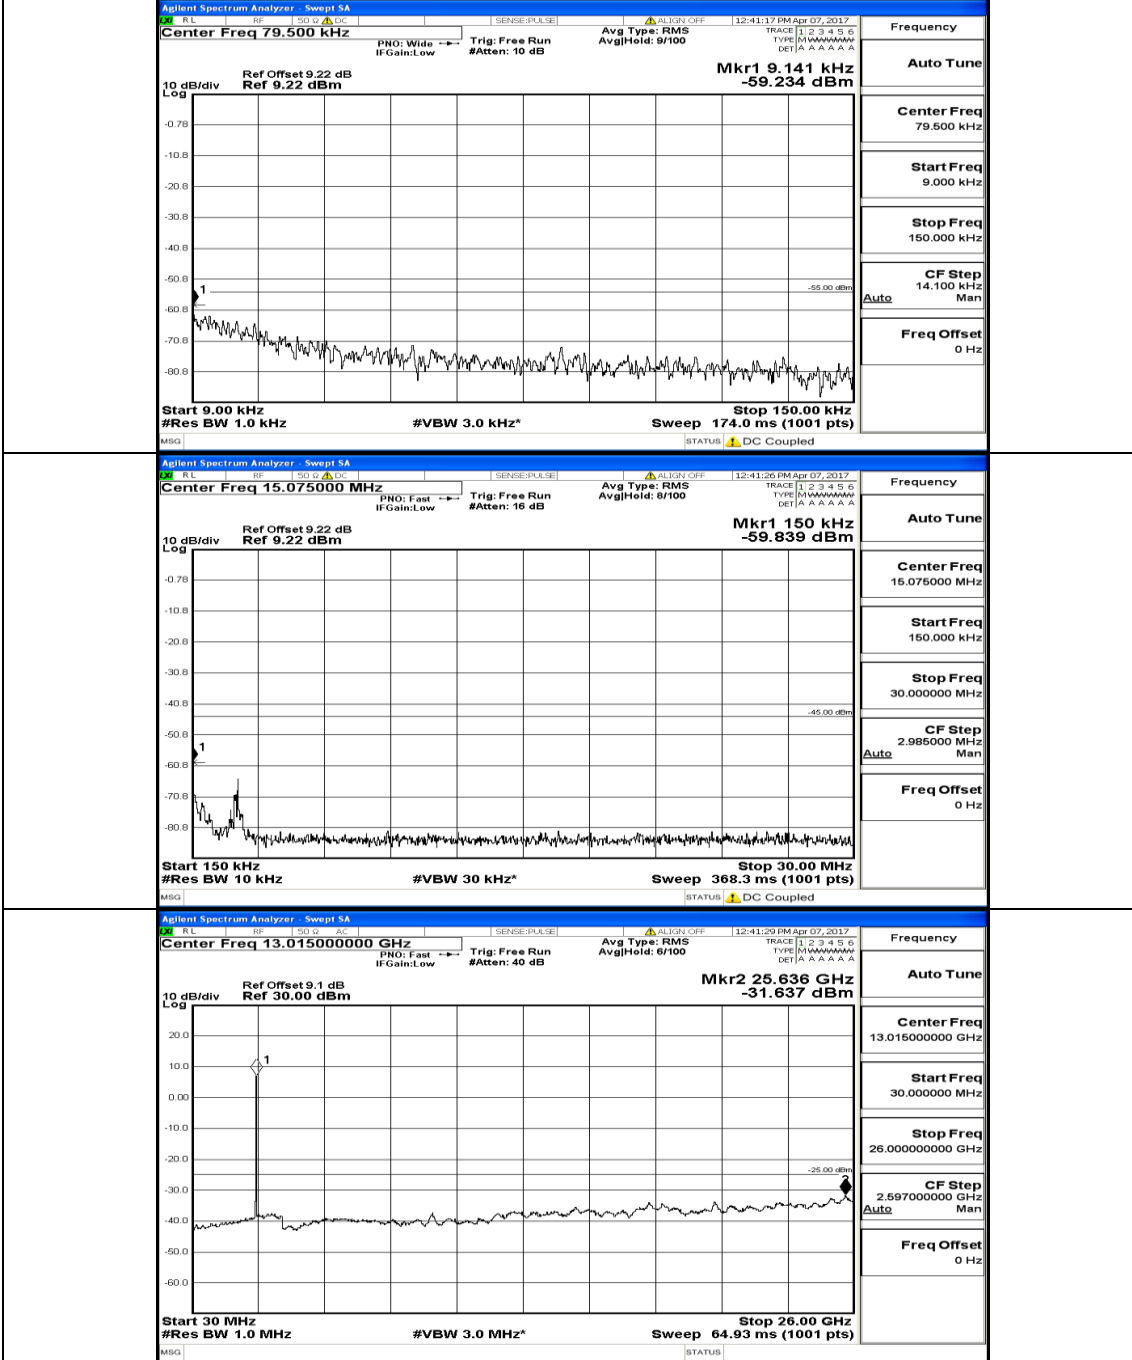

# Appendix E: Conducted Spurious Emission LTE Band 7 Test Results

Channel Bandwidth: 5 MHz

(Channel Bandwidth: 5 MHz)\_MCH\_QPSK\_1RB#0

(Channel Bandwidth: 5 MHz)\_HCH\_QPSK\_1RB#0

(Channel Bandwidth: 5 MHz)\_LCH\_16QAM\_1RB#0

# Channel Bandwidth: 10 MHz

Channel Bandwidth: 10 MHz\_LCH\_16QAM\_1RB#0

Channel Bandwidth: 10 MHz\_MCH\_16QAM\_1RB#0

Channel Bandwidth: 10 MHz\_HCH\_16QAM\_1RB#0

**Channel Bandwidth: 15 MHz**

(Channel Bandwidth:15 MHz)\_MCH\_QPSK\_1RB#0

(Channel Bandwidth:15 MHz)\_HCH\_QPSK\_1RB#0

(Channel Bandwidth:15 MHz)\_LCH\_16QAM\_1RB#0

(Channel Bandwidth:15 MHz)\_MCH\_16QAM\_1RB#0

(Channel Bandwidth:15 MHz)\_HCH\_16QAM\_1RB#0

# Channel Bandwidth: 20 MHz

(Channel Bandwidth:20 MHz) MCH\_QPSK\_1RB#0

(Channel Bandwidth:20 MHz)\_HCH\_QPSK\_1RB#0

(Channel Bandwidth:20 MHz)\_LCH\_16QAM\_1RB#0

(Channel Bandwidth:20 MHz)\_MCH\_16QAM\_1RB#0