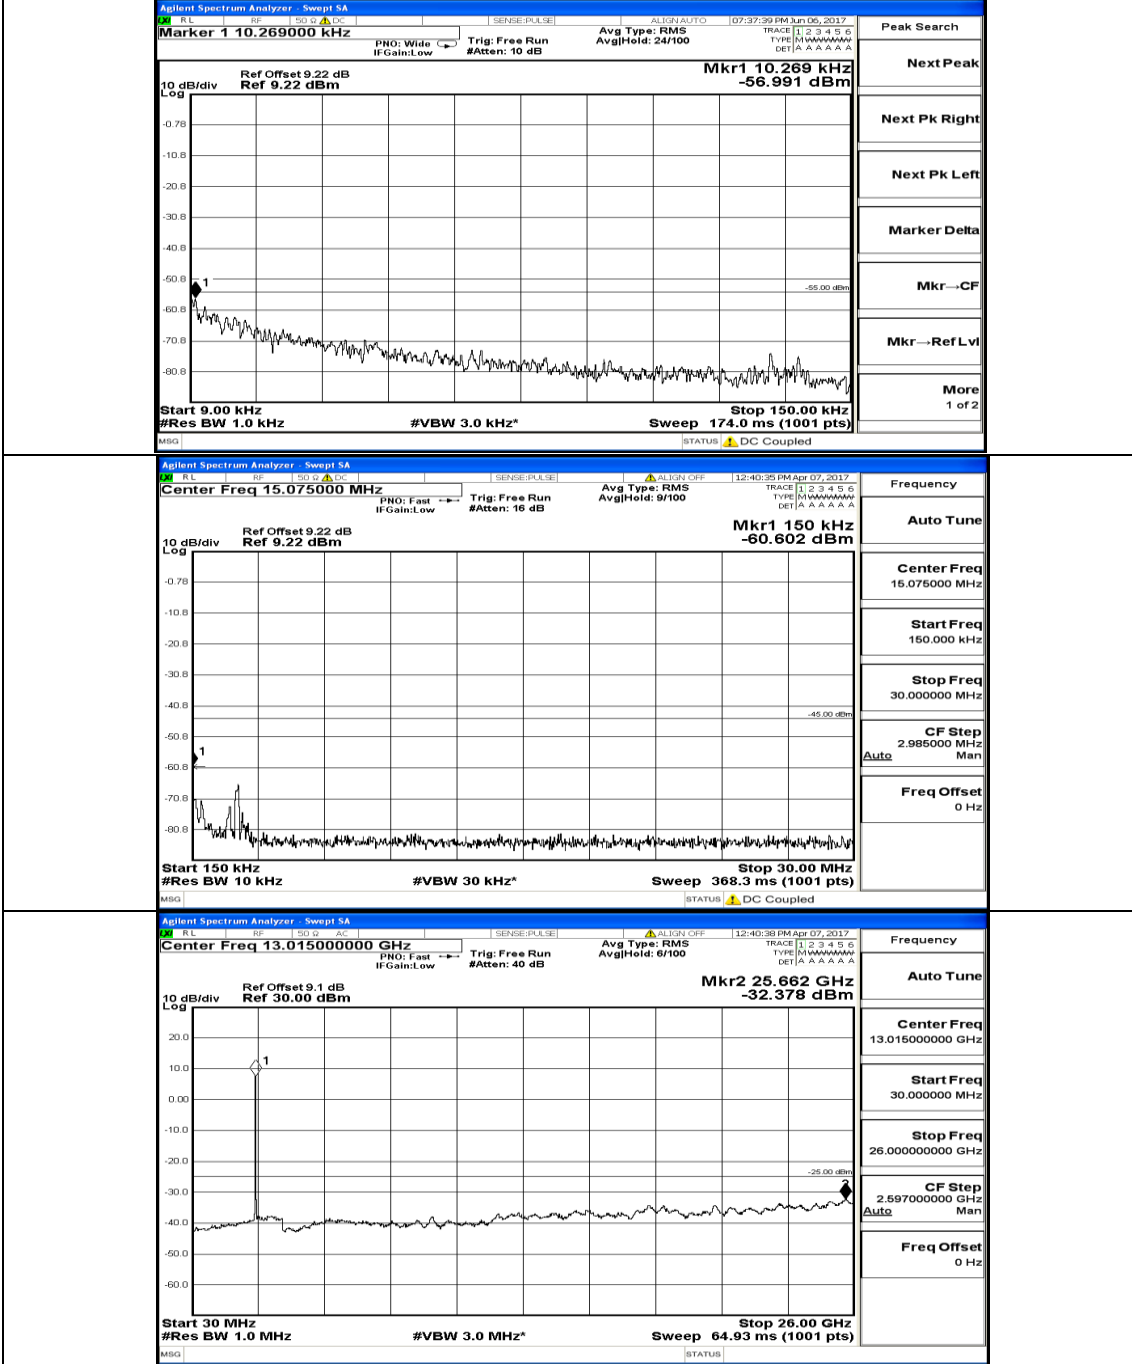

# Appendix E: Conducted Spurious Emission LTE Band 7 Test Results

Channel Bandwidth: 5 MHz

(Channel Bandwidth: 5 MHz)\_MCH\_QPSK\_1RB#0

(Channel Bandwidth: 5 MHz)\_HCH\_QPSK\_1RB#0

(Channel Bandwidth: 5 MHz)\_LCH\_16QAM\_1RB#0

# Channel Bandwidth: 20 MHz

(Channel Bandwidth:20 MHz) MCH\_QPSK\_1RB#0

(Channel Bandwidth:20 MHz)\_HCH\_QPSK\_1RB#0

(Channel Bandwidth:20 MHz)\_LCH\_16QAM\_1RB#0

(Channel Bandwidth:20 MHz)\_MCH\_16QAM\_1RB#0

(Channel Bandwidth:20 MHz)\_HCH\_16QAM\_1RB#0