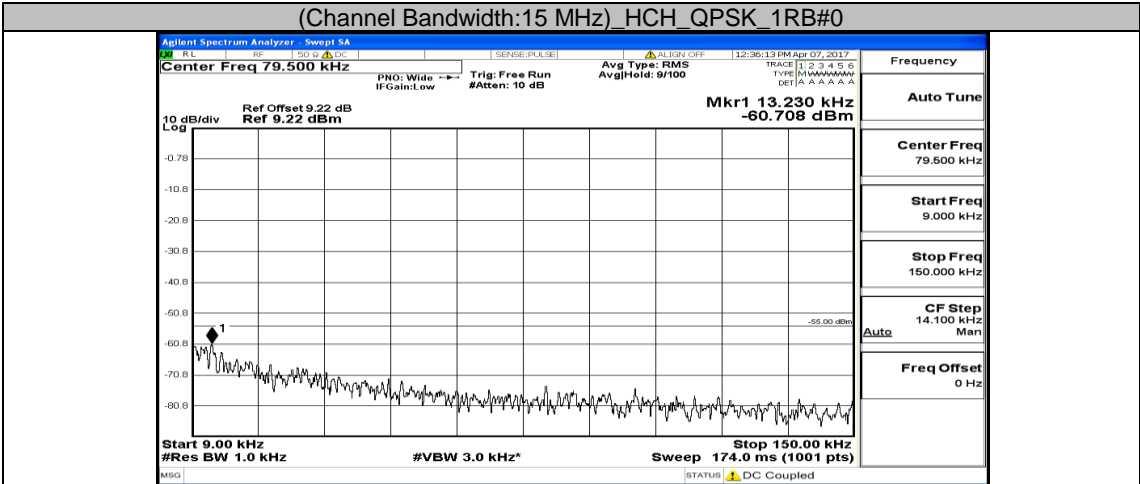

(Channel Bandwidth:15 MHz)_HCH_QPSK_1RB#0