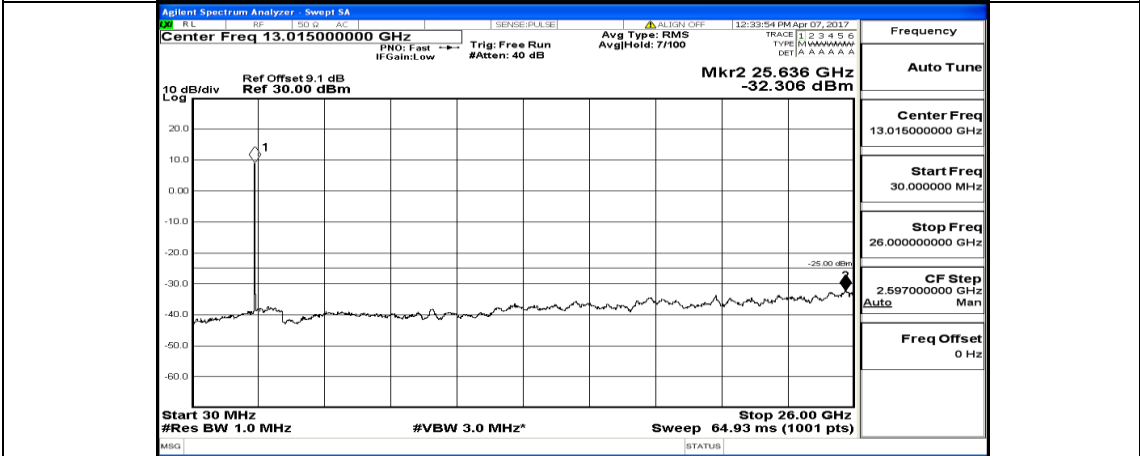

(Channel Bandwidth:15 MHz)\_HCH\_QPSK\_1RB#0

(Channel Bandwidth:15 MHz)\_LCH\_16QAM\_1RB#0

(Channel Bandwidth:15 MHz)\_MCH\_16QAM\_1RB#0

(Channel Bandwidth:15 MHz)\_HCH\_16QAM\_1RB#0