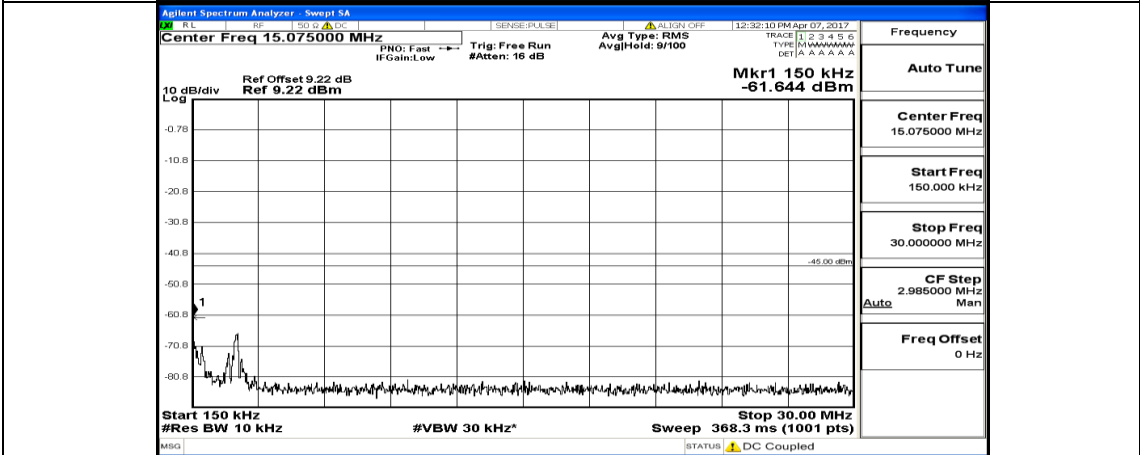

# Channel Bandwidth: 10 MHz

Channel Bandwidth: 10 MHz\_LCH\_16QAM\_1RB#0

Channel Bandwidth: 10 MHz\_MCH\_16QAM\_1RB#0

Channel Bandwidth: 10 MHz\_HCH\_16QAM\_1RB#0

**Channel Bandwidth: 15 MHz**

(Channel Bandwidth:15 MHz)\_MCH\_QPSK\_1RB#0