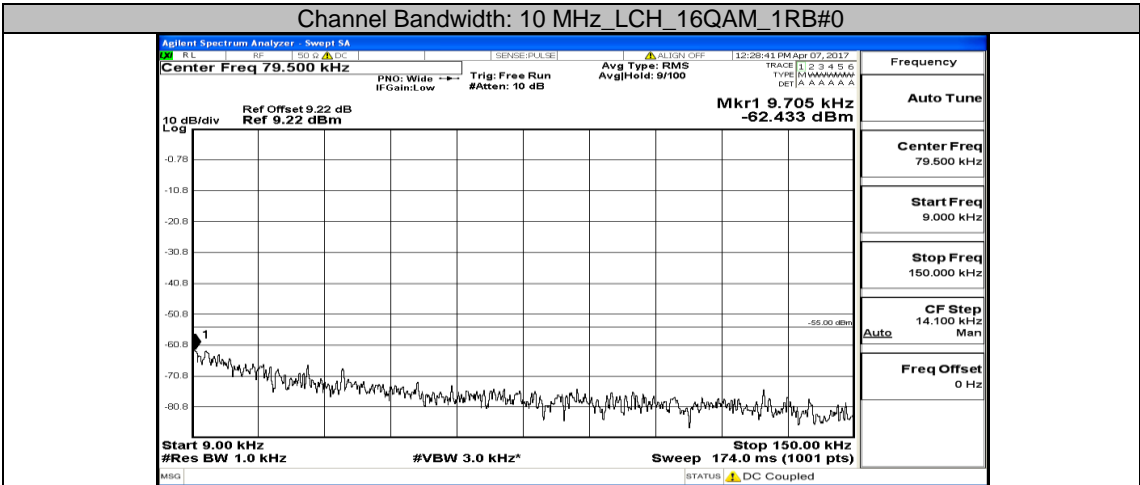

# Channel Bandwidth: 10 MHz

Channel Bandwidth: 10 MHz\_LCH\_16QAM\_1RB#0

Channel Bandwidth: 10 MHz\_MCH\_16QAM\_1RB#0

Channel Bandwidth: 10 MHz\_HCH\_16QAM\_1RB#0

**Channel Bandwidth: 15 MHz**

(Channel Bandwidth:15 MHz)\_MCH\_QPSK\_1RB#0

(Channel Bandwidth:15 MHz)\_HCH\_QPSK\_1RB#0

(Channel Bandwidth:15 MHz)\_LCH\_16QAM\_1RB#0

(Channel Bandwidth:15 MHz)\_MCH\_16QAM\_1RB#0

(Channel Bandwidth:15 MHz)\_HCH\_16QAM\_1RB#0