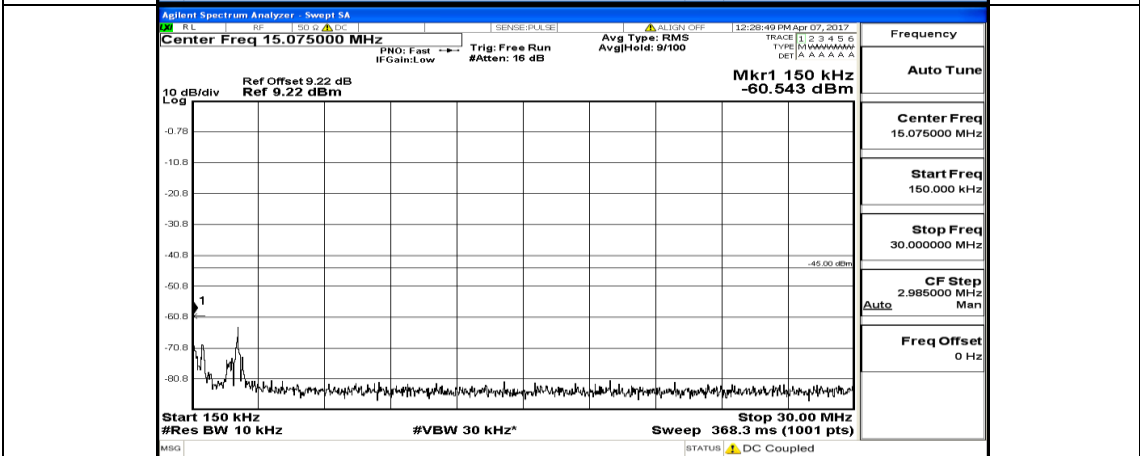

# Channel Bandwidth: 10 MHz

Channel Bandwidth: 10 MHz\_LCH\_16QAM\_1RB#0

Channel Bandwidth: 10 MHz\_MCH\_16QAM\_1RB#0

Channel Bandwidth: 10 MHz\_HCH\_16QAM\_1RB#0

**Channel Bandwidth: 15 MHz**

(Channel Bandwidth:15 MHz)\_MCH\_QPSK\_1RB#0

(Channel Bandwidth:15 MHz)\_HCH\_QPSK\_1RB#0

(Channel Bandwidth:15 MHz)\_LCH\_16QAM\_1RB#0

(Channel Bandwidth:15 MHz)\_MCH\_16QAM\_1RB#0

(Channel Bandwidth:15 MHz)\_HCH\_16QAM\_1RB#0