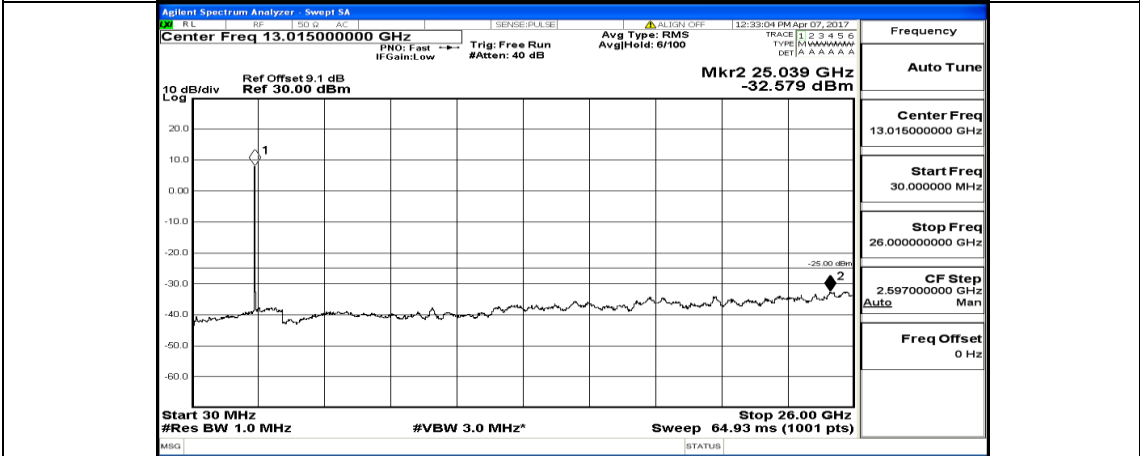

# Channel Bandwidth: 10 MHz

Channel Bandwidth: 10 MHz\_LCH\_16QAM\_1RB#0

Channel Bandwidth: 10 MHz\_MCH\_16QAM\_1RB#0

Channel Bandwidth: 10 MHz\_HCH\_16QAM\_1RB#0

**Channel Bandwidth: 15 MHz**

(Channel Bandwidth:15 MHz)\_MCH\_QPSK\_1RB#0

(Channel Bandwidth:15 MHz)\_HCH\_QPSK\_1RB#0

(Channel Bandwidth:15 MHz)\_LCH\_16QAM\_1RB#0

(Channel Bandwidth:15 MHz)\_MCH\_16QAM\_1RB#0

(Channel Bandwidth:15 MHz)\_HCH\_16QAM\_1RB#0