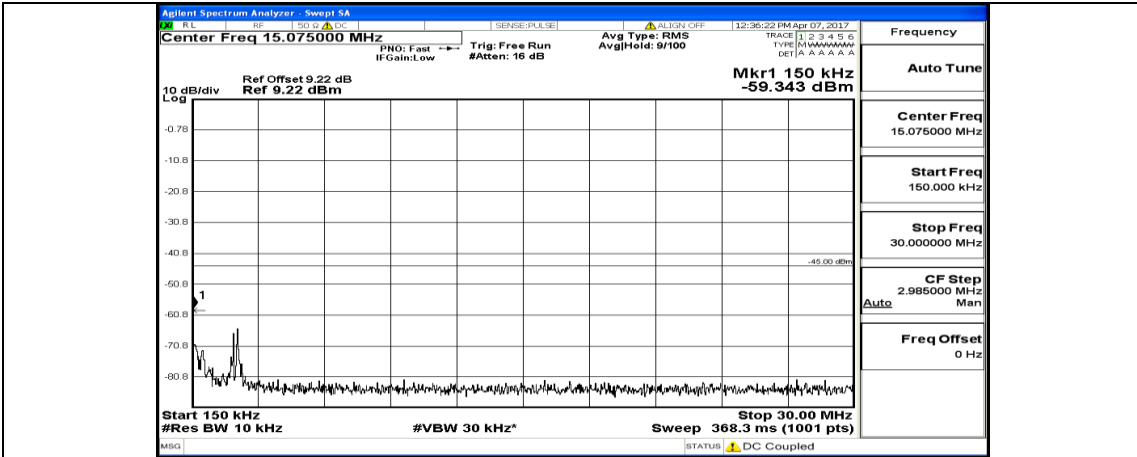

# Channel Bandwidth: 10 MHz

Channel Bandwidth: 10 MHz\_LCH\_16QAM\_1RB#0

Channel Bandwidth: 10 MHz\_MCH\_16QAM\_1RB#0

Channel Bandwidth: 10 MHz\_HCH\_16QAM\_1RB#0

**Channel Bandwidth: 15 MHz**

(Channel Bandwidth:15 MHz)\_MCH\_QPSK\_1RB#0

(Channel Bandwidth:15 MHz)\_HCH\_QPSK\_1RB#0

(Channel Bandwidth:15 MHz)\_LCH\_16QAM\_1RB#0

(Channel Bandwidth:15 MHz)\_MCH\_16QAM\_1RB#0

(Channel Bandwidth:15 MHz)\_HCH\_16QAM\_1RB#0