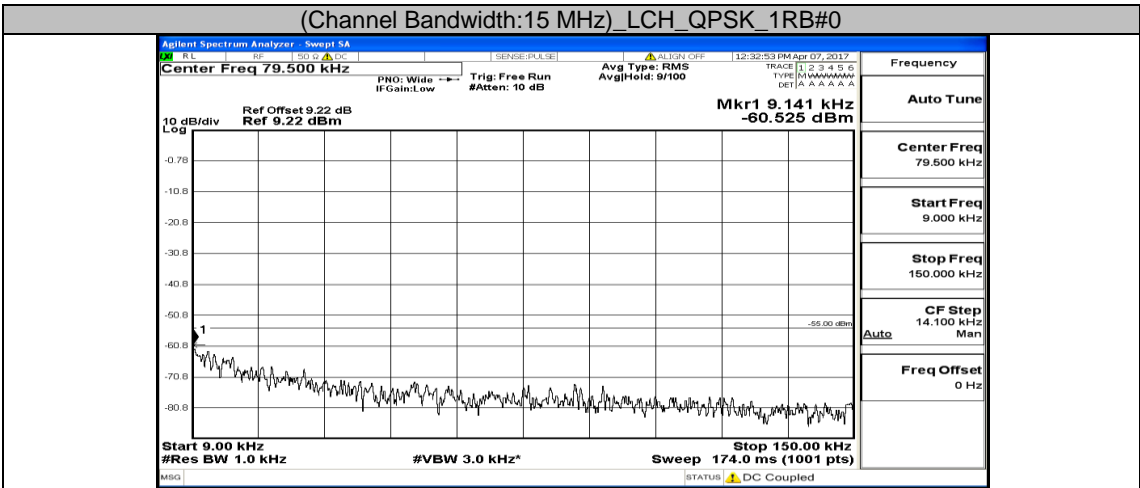

# Channel Bandwidth: 10 MHz

Channel Bandwidth: 10 MHz\_LCH\_16QAM\_1RB#0

Channel Bandwidth: 10 MHz\_MCH\_16QAM\_1RB#0

Channel Bandwidth: 10 MHz\_HCH\_16QAM\_1RB#0

**Channel Bandwidth: 15 MHz**

(Channel Bandwidth:15 MHz)\_MCH\_QPSK\_1RB#0