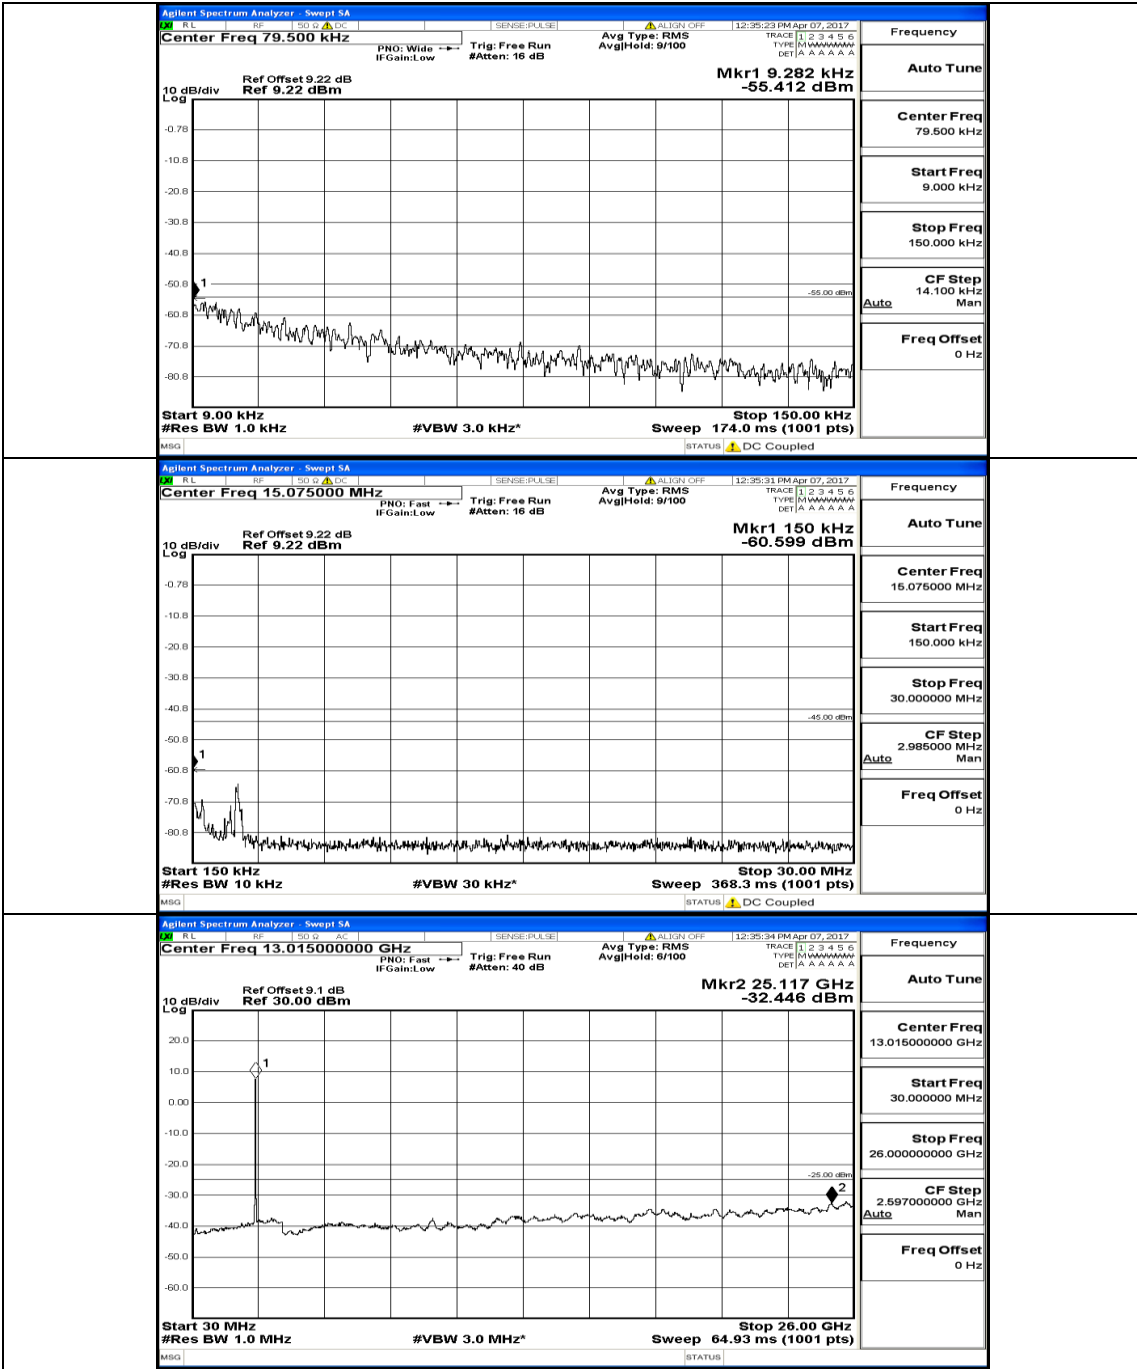

# Appendix E: Conducted Spurious Emission LTE Band 7 Test Results

Channel Bandwidth: 5 MHz

(Channel Bandwidth: 5 MHz)\_MCH\_QPSK\_1RB#0

(Channel Bandwidth: 5 MHz)\_HCH\_QPSK\_1RB#0

(Channel Bandwidth: 5 MHz)\_LCH\_16QAM\_1RB#0

# Channel Bandwidth: 10 MHz

Channel Bandwidth: 10 MHz\_LCH\_16QAM\_1RB#0

Channel Bandwidth: 10 MHz\_MCH\_16QAM\_1RB#0

Channel Bandwidth: 10 MHz\_HCH\_16QAM\_1RB#0

**Channel Bandwidth: 15 MHz**

(Channel Bandwidth:15 MHz)\_MCH\_QPSK\_1RB#0

(Channel Bandwidth:15 MHz)\_HCH\_QPSK\_1RB#0

(Channel Bandwidth:15 MHz)\_LCH\_16QAM\_1RB#0

(Channel Bandwidth:15 MHz)\_MCH\_16QAM\_1RB#0

(Channel Bandwidth:15 MHz)\_HCH\_16QAM\_1RB#0

# Channel Bandwidth: 20 MHz

(Channel Bandwidth:20 MHz) MCH\_QPSK\_1RB#0

(Channel Bandwidth:20 MHz)\_HCH\_QPSK\_1RB#0

(Channel Bandwidth:20 MHz)\_LCH\_16QAM\_1RB#0

(Channel Bandwidth:20 MHz)\_MCH\_16QAM\_1RB#0