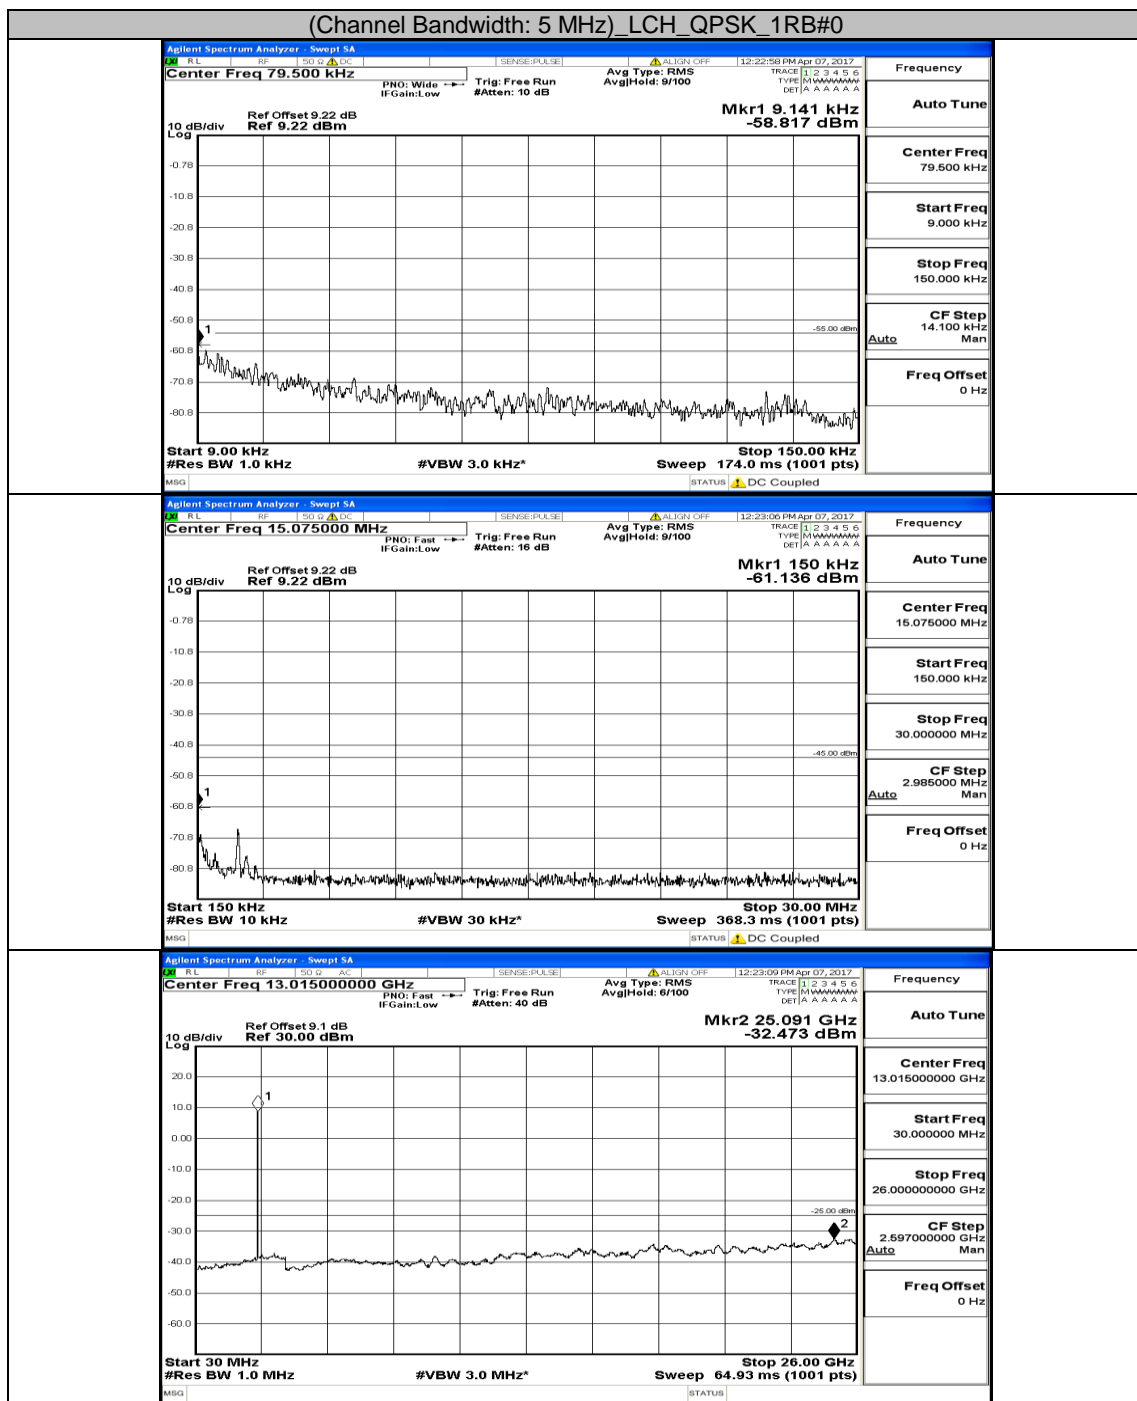

# Appendix E: Conducted Spurious Emission LTE Band 7 Test Results

Channel Bandwidth: 5 MHz

(Channel Bandwidth: 5 MHz)\_MCH\_QPSK\_1RB#0

(Channel Bandwidth: 5 MHz)\_HCH\_QPSK\_1RB#0

(Channel Bandwidth: 5 MHz)\_LCH\_16QAM\_1RB#0

(Channel Bandwidth: 5 MHz)\_MCH\_16QAM\_1RB#0

(Channel Bandwidth: 5 MHz)\_HCH\_16QAM\_1RB#0

# Channel Bandwidth: 10 MHz

Channel Bandwidth: 10 MHz\_LCH\_16QAM\_1RB#0

Channel Bandwidth: 10 MHz\_MCH\_16QAM\_1RB#0

Channel Bandwidth: 10 MHz\_HCH\_16QAM\_1RB#0

**Channel Bandwidth: 15 MHz**

(Channel Bandwidth:15 MHz)\_MCH\_QPSK\_1RB#0