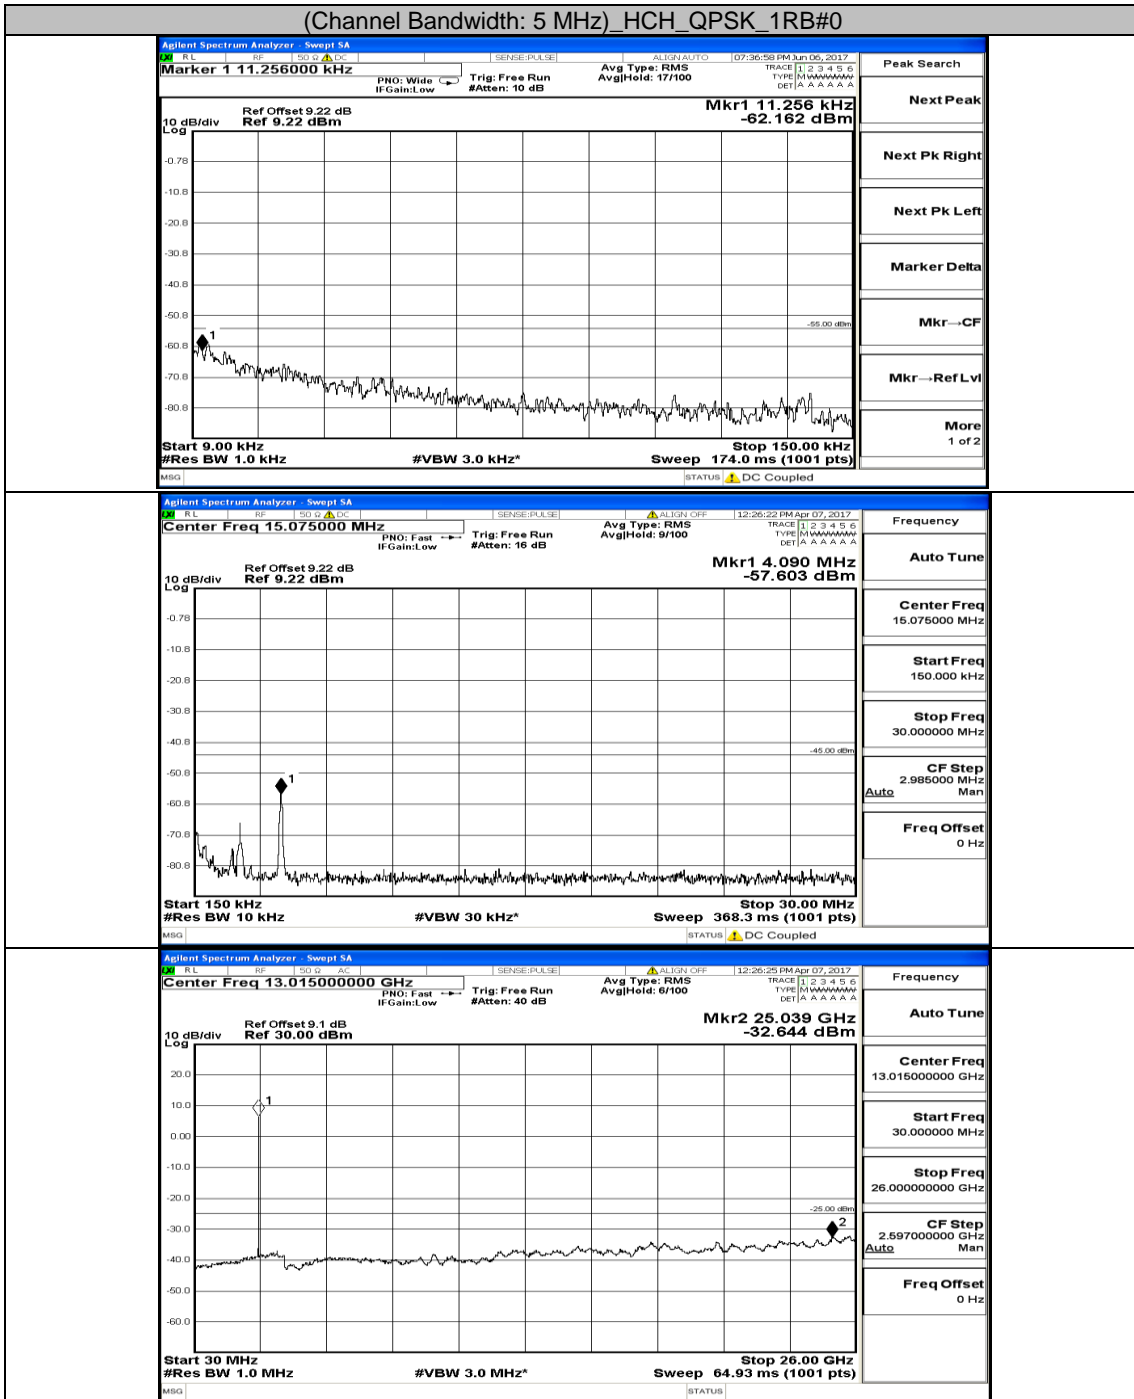

# Appendix E: Conducted Spurious Emission LTE Band 7 Test Results

Channel Bandwidth: 5 MHz

(Channel Bandwidth: 5 MHz)\_MCH\_QPSK\_1RB#0

(Channel Bandwidth: 5 MHz)\_HCH\_QPSK\_1RB#0

(Channel Bandwidth: 5 MHz)\_LCH\_16QAM\_1RB#0

(Channel Bandwidth: 5 MHz)\_MCH\_16QAM\_1RB#0

(Channel Bandwidth: 5 MHz)\_HCH\_16QAM\_1RB#0

# Channel Bandwidth: 10 MHz

Channel Bandwidth: 10 MHz\_LCH\_16QAM\_1RB#0

Channel Bandwidth: 10 MHz\_MCH\_16QAM\_1RB#0

Channel Bandwidth: 10 MHz\_HCH\_16QAM\_1RB#0

**Channel Bandwidth: 15 MHz**

(Channel Bandwidth:15 MHz)\_MCH\_QPSK\_1RB#0