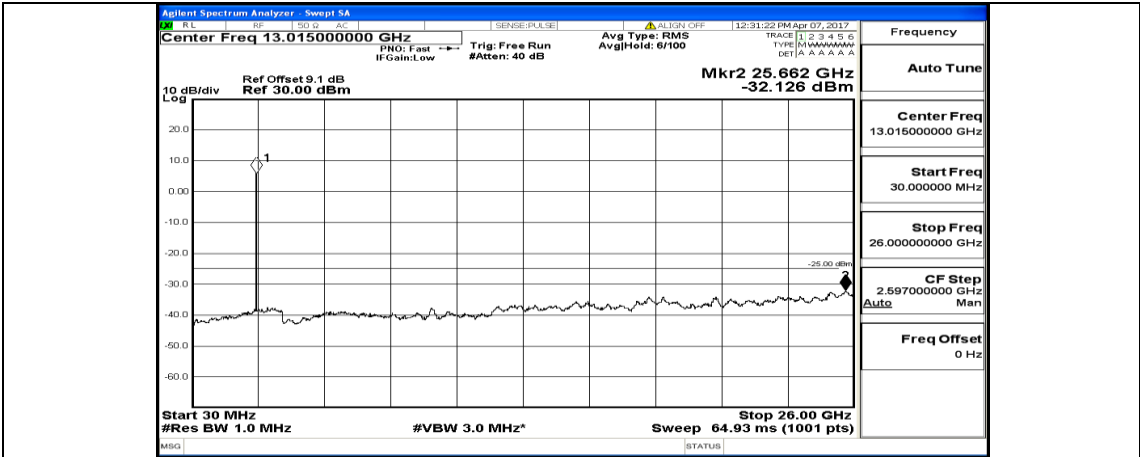

# Appendix E: Conducted Spurious Emission LTE Band 7 Test Results

Channel Bandwidth: 5 MHz

(Channel Bandwidth: 5 MHz)\_MCH\_QPSK\_1RB#0

(Channel Bandwidth: 5 MHz)\_HCH\_QPSK\_1RB#0

(Channel Bandwidth: 5 MHz)\_LCH\_16QAM\_1RB#0

(Channel Bandwidth: 5 MHz)\_MCH\_16QAM\_1RB#0

(Channel Bandwidth: 5 MHz)\_HCH\_16QAM\_1RB#0

# Channel Bandwidth: 10 MHz

Channel Bandwidth: 10 MHz\_LCH\_16QAM\_1RB#0

Channel Bandwidth: 10 MHz\_MCH\_16QAM\_1RB#0

Channel Bandwidth: 10 MHz\_HCH\_16QAM\_1RB#0

**Channel Bandwidth: 15 MHz**

(Channel Bandwidth:15 MHz)\_MCH\_QPSK\_1RB#0