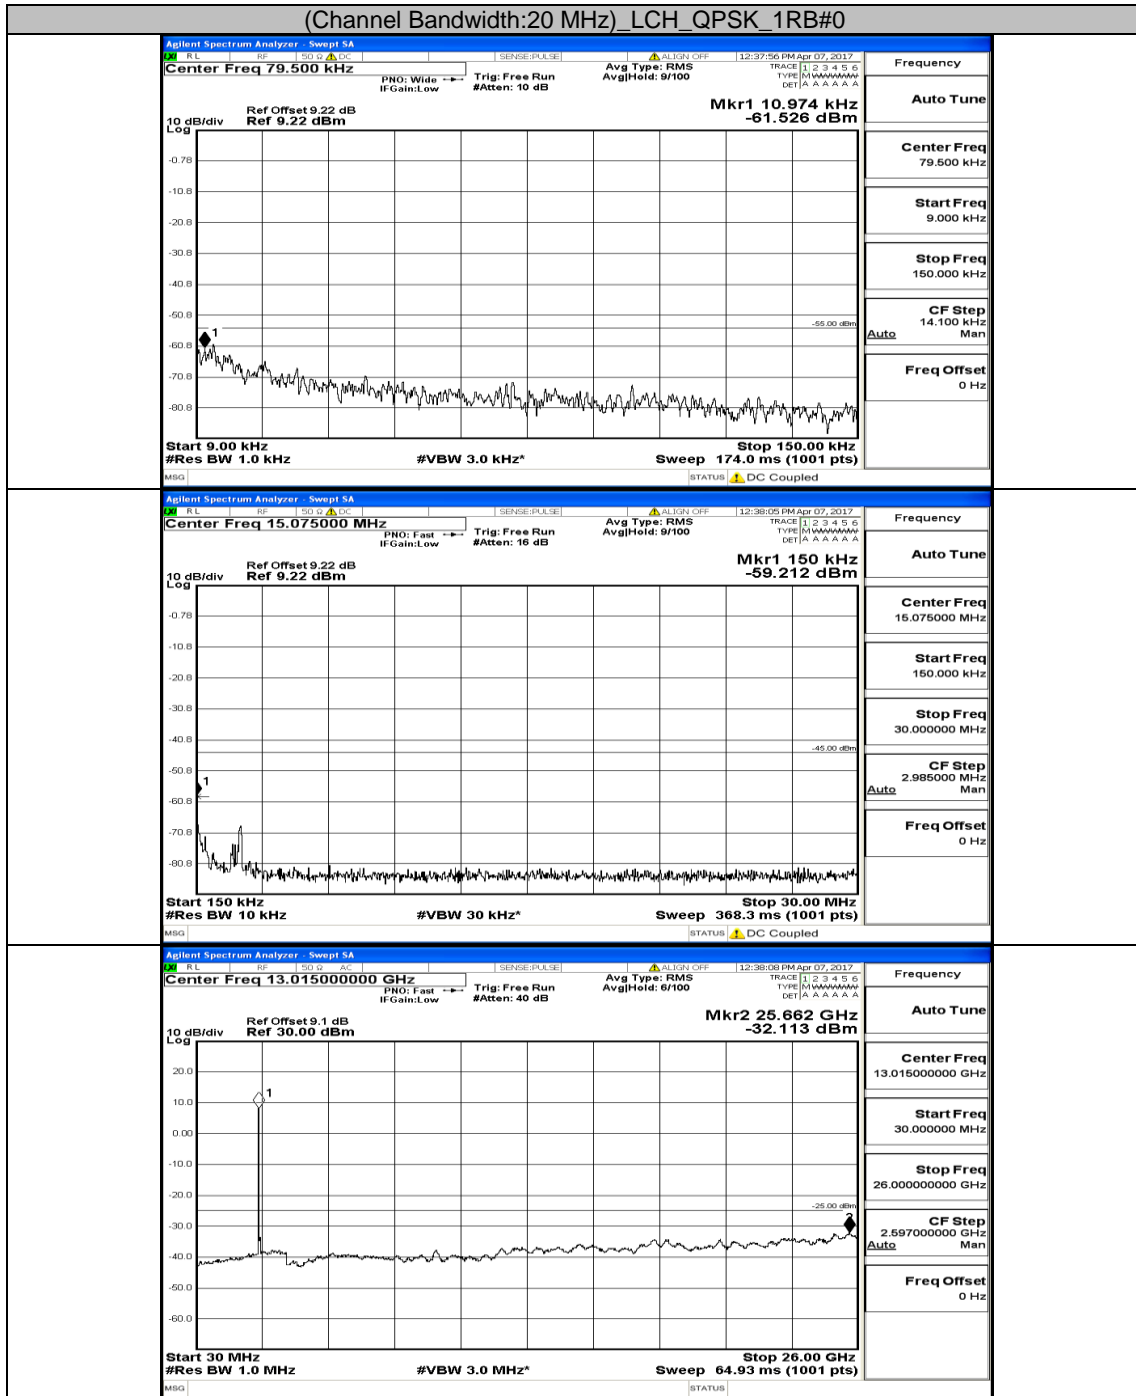

# Appendix E: Conducted Spurious Emission LTE Band 7 Test Results

Channel Bandwidth: 5 MHz

(Channel Bandwidth: 5 MHz)\_MCH\_QPSK\_1RB#0

(Channel Bandwidth: 5 MHz)\_HCH\_QPSK\_1RB#0

(Channel Bandwidth: 5 MHz)\_LCH\_16QAM\_1RB#0

# Channel Bandwidth: 10 MHz

Channel Bandwidth: 10 MHz\_LCH\_16QAM\_1RB#0

Channel Bandwidth: 10 MHz\_MCH\_16QAM\_1RB#0

Channel Bandwidth: 10 MHz\_HCH\_16QAM\_1RB#0

**Channel Bandwidth: 15 MHz**

(Channel Bandwidth:15 MHz)\_MCH\_QPSK\_1RB#0

(Channel Bandwidth:15 MHz)\_HCH\_QPSK\_1RB#0

(Channel Bandwidth:15 MHz)\_LCH\_16QAM\_1RB#0

(Channel Bandwidth:15 MHz)\_MCH\_16QAM\_1RB#0

(Channel Bandwidth:15 MHz)\_HCH\_16QAM\_1RB#0

# Channel Bandwidth: 20 MHz

(Channel Bandwidth:20 MHz) MCH\_QPSK\_1RB#0

(Channel Bandwidth:20 MHz)\_HCH\_QPSK\_1RB#0

(Channel Bandwidth:20 MHz)\_LCH\_16QAM\_1RB#0

(Channel Bandwidth:20 MHz)\_MCH\_16QAM\_1RB#0