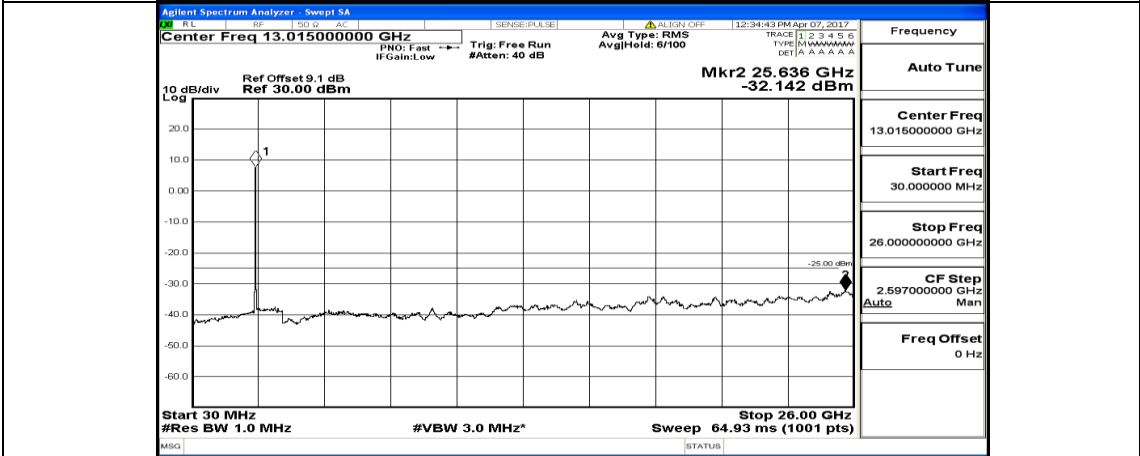

# Channel Bandwidth: 10 MHz

Channel Bandwidth: 10 MHz\_LCH\_16QAM\_1RB#0

Channel Bandwidth: 10 MHz\_MCH\_16QAM\_1RB#0

Channel Bandwidth: 10 MHz\_HCH\_16QAM\_1RB#0

**Channel Bandwidth: 15 MHz**

(Channel Bandwidth:15 MHz)\_MCH\_QPSK\_1RB#0

(Channel Bandwidth:15 MHz)\_HCH\_QPSK\_1RB#0

(Channel Bandwidth:15 MHz)\_LCH\_16QAM\_1RB#0

(Channel Bandwidth:15 MHz)\_MCH\_16QAM\_1RB#0

(Channel Bandwidth:15 MHz)\_HCH\_16QAM\_1RB#0