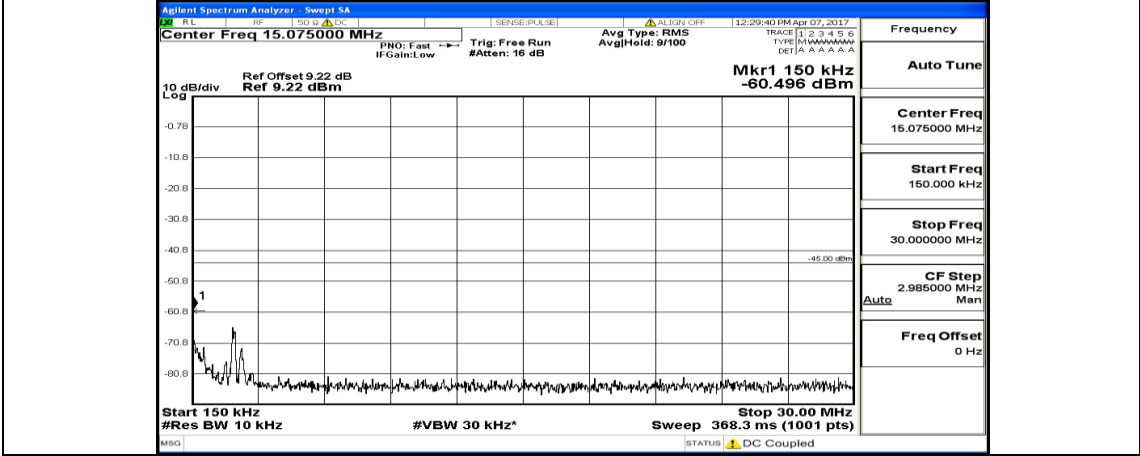

# Appendix E: Conducted Spurious Emission LTE Band 7 Test Results

Channel Bandwidth: 5 MHz

(Channel Bandwidth: 5 MHz)\_MCH\_QPSK\_1RB#0

(Channel Bandwidth: 5 MHz)\_HCH\_QPSK\_1RB#0

(Channel Bandwidth: 5 MHz)\_LCH\_16QAM\_1RB#0

(Channel Bandwidth: 5 MHz)\_MCH\_16QAM\_1RB#0

(Channel Bandwidth: 5 MHz)\_HCH\_16QAM\_1RB#0

# Channel Bandwidth: 10 MHz

Channel Bandwidth: 10 MHz\_LCH\_16QAM\_1RB#0

Channel Bandwidth: 10 MHz\_MCH\_16QAM\_1RB#0

Channel Bandwidth: 10 MHz\_HCH\_16QAM\_1RB#0

**Channel Bandwidth: 15 MHz**

(Channel Bandwidth:15 MHz)\_MCH\_QPSK\_1RB#0