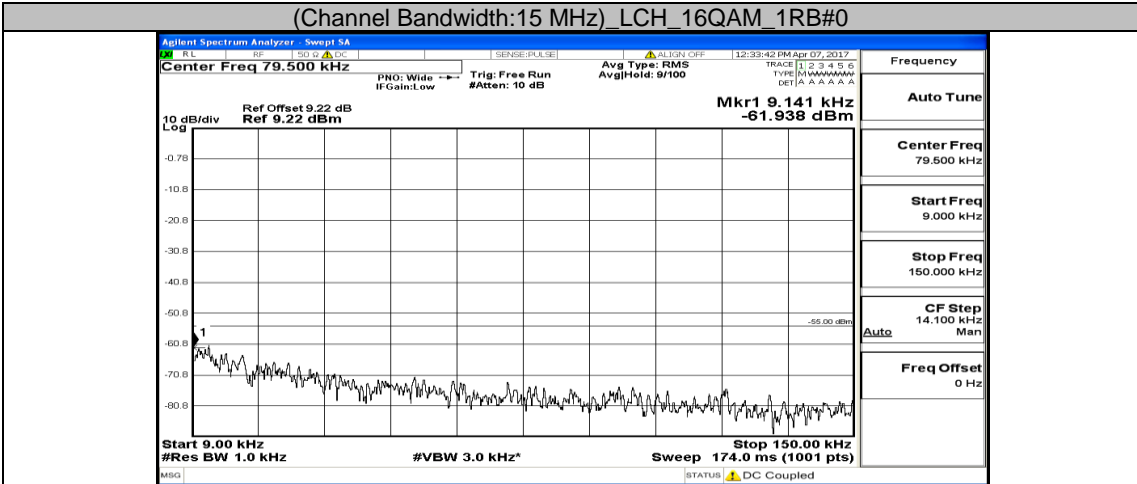

(Channel Bandwidth:15 MHz)_LCH_16QAM_1RB#0