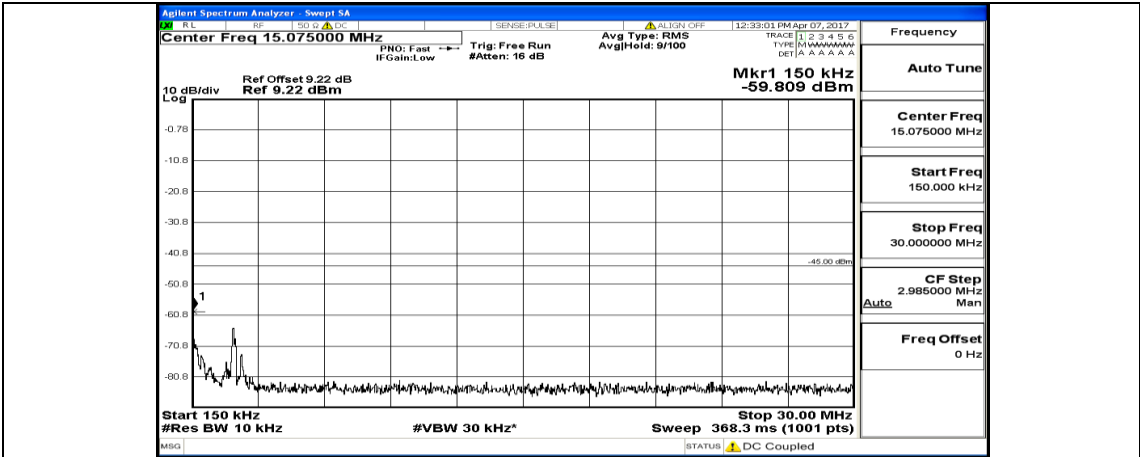

# Channel Bandwidth: 10 MHz

Channel Bandwidth: 10 MHz\_LCH\_16QAM\_1RB#0

Channel Bandwidth: 10 MHz\_MCH\_16QAM\_1RB#0

Channel Bandwidth: 10 MHz\_HCH\_16QAM\_1RB#0

**Channel Bandwidth: 15 MHz**

(Channel Bandwidth:15 MHz)\_MCH\_QPSK\_1RB#0

(Channel Bandwidth:15 MHz)\_HCH\_QPSK\_1RB#0

(Channel Bandwidth:15 MHz)\_LCH\_16QAM\_1RB#0

(Channel Bandwidth:15 MHz)\_MCH\_16QAM\_1RB#0

(Channel Bandwidth:15 MHz)\_HCH\_16QAM\_1RB#0