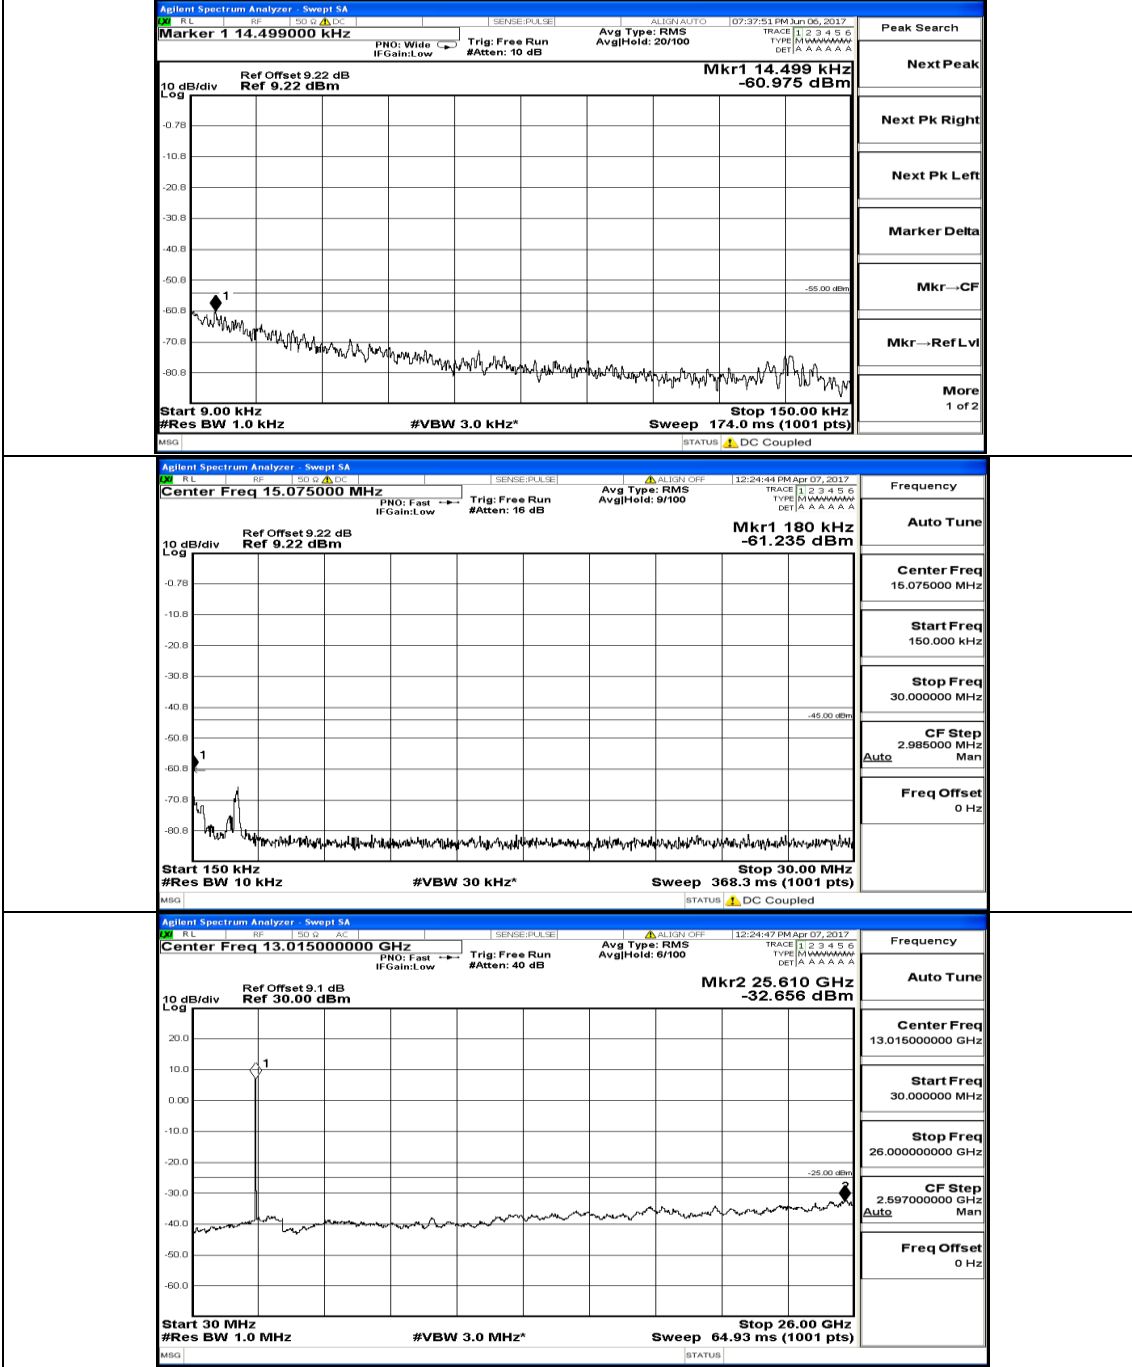

# Appendix E: Conducted Spurious Emission LTE Band 7 Test Results

Channel Bandwidth: 5 MHz

(Channel Bandwidth: 5 MHz)\_MCH\_QPSK\_1RB#0

(Channel Bandwidth: 5 MHz)\_HCH\_QPSK\_1RB#0

(Channel Bandwidth: 5 MHz)\_LCH\_16QAM\_1RB#0

(Channel Bandwidth: 5 MHz)\_MCH\_16QAM\_1RB#0

(Channel Bandwidth: 5 MHz)\_HCH\_16QAM\_1RB#0

# Channel Bandwidth: 10 MHz

Channel Bandwidth: 10 MHz\_LCH\_16QAM\_1RB#0

Channel Bandwidth: 10 MHz\_MCH\_16QAM\_1RB#0

Channel Bandwidth: 10 MHz\_HCH\_16QAM\_1RB#0

**Channel Bandwidth: 15 MHz**

(Channel Bandwidth:15 MHz)\_MCH\_QPSK\_1RB#0