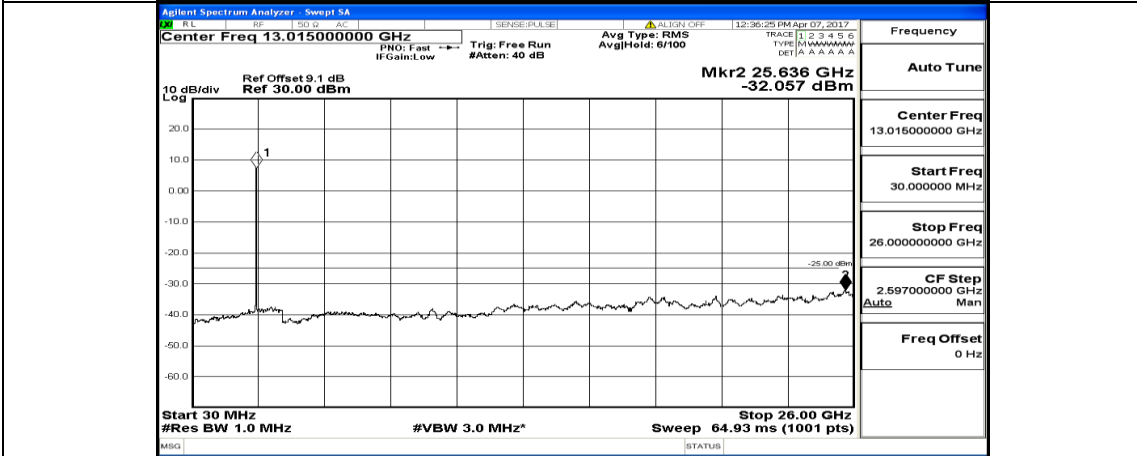

# Channel Bandwidth: 10 MHz

Channel Bandwidth: 10 MHz\_LCH\_16QAM\_1RB#0

Channel Bandwidth: 10 MHz\_MCH\_16QAM\_1RB#0

Channel Bandwidth: 10 MHz\_HCH\_16QAM\_1RB#0

**Channel Bandwidth: 15 MHz**

(Channel Bandwidth:15 MHz)\_MCH\_QPSK\_1RB#0

(Channel Bandwidth:15 MHz)\_HCH\_QPSK\_1RB#0

(Channel Bandwidth:15 MHz)\_LCH\_16QAM\_1RB#0

(Channel Bandwidth:15 MHz)\_MCH\_16QAM\_1RB#0

(Channel Bandwidth:15 MHz)\_HCH\_16QAM\_1RB#0