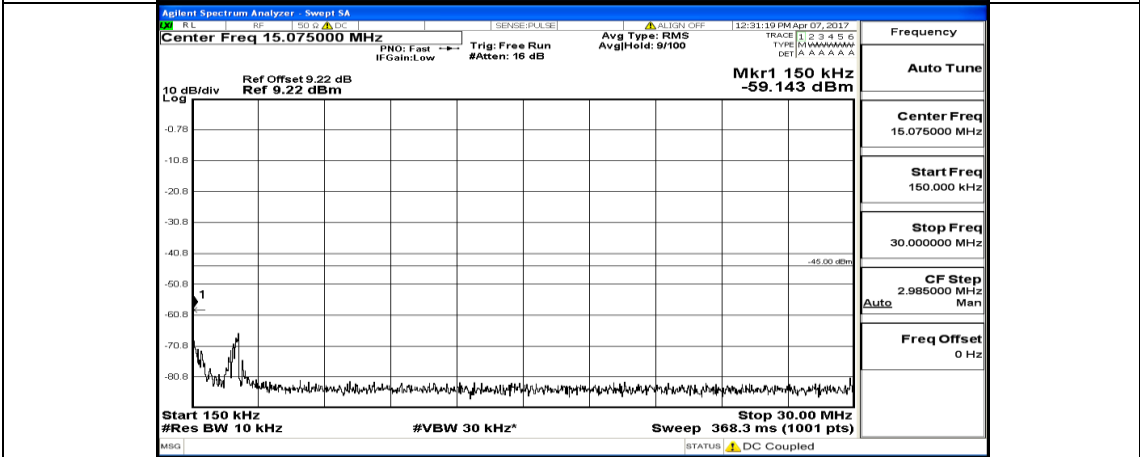

# Appendix E: Conducted Spurious Emission LTE Band 7 Test Results

Channel Bandwidth: 5 MHz

(Channel Bandwidth: 5 MHz)\_MCH\_QPSK\_1RB#0

(Channel Bandwidth: 5 MHz)\_HCH\_QPSK\_1RB#0

(Channel Bandwidth: 5 MHz)\_LCH\_16QAM\_1RB#0

(Channel Bandwidth: 5 MHz)\_MCH\_16QAM\_1RB#0

(Channel Bandwidth: 5 MHz)\_HCH\_16QAM\_1RB#0

# Channel Bandwidth: 10 MHz

Channel Bandwidth: 10 MHz\_LCH\_16QAM\_1RB#0

Channel Bandwidth: 10 MHz\_MCH\_16QAM\_1RB#0

Channel Bandwidth: 10 MHz\_HCH\_16QAM\_1RB#0

**Channel Bandwidth: 15 MHz**

(Channel Bandwidth:15 MHz)\_MCH\_QPSK\_1RB#0