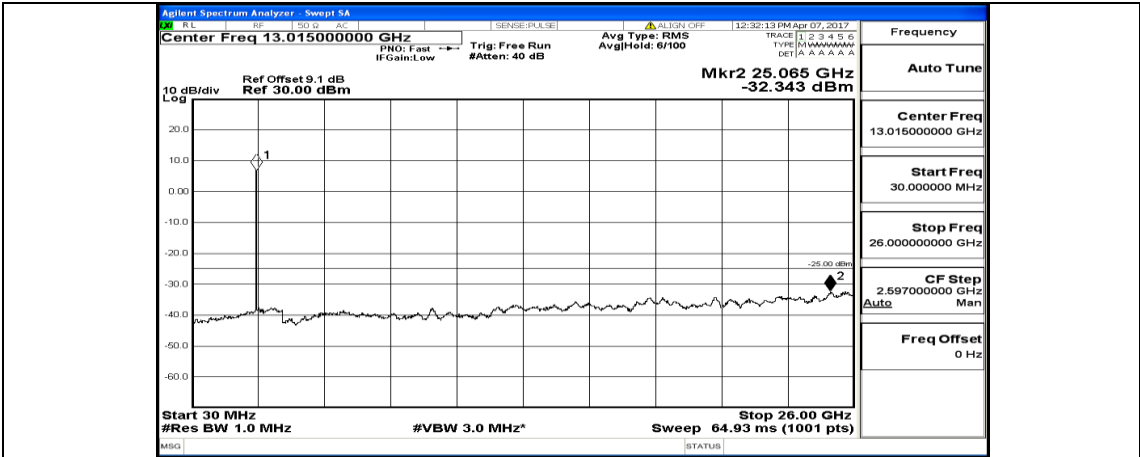

# Channel Bandwidth: 10 MHz

Channel Bandwidth: 10 MHz\_LCH\_16QAM\_1RB#0

Channel Bandwidth: 10 MHz\_MCH\_16QAM\_1RB#0

Channel Bandwidth: 10 MHz\_HCH\_16QAM\_1RB#0

**Channel Bandwidth: 15 MHz**

(Channel Bandwidth:15 MHz)\_MCH\_QPSK\_1RB#0