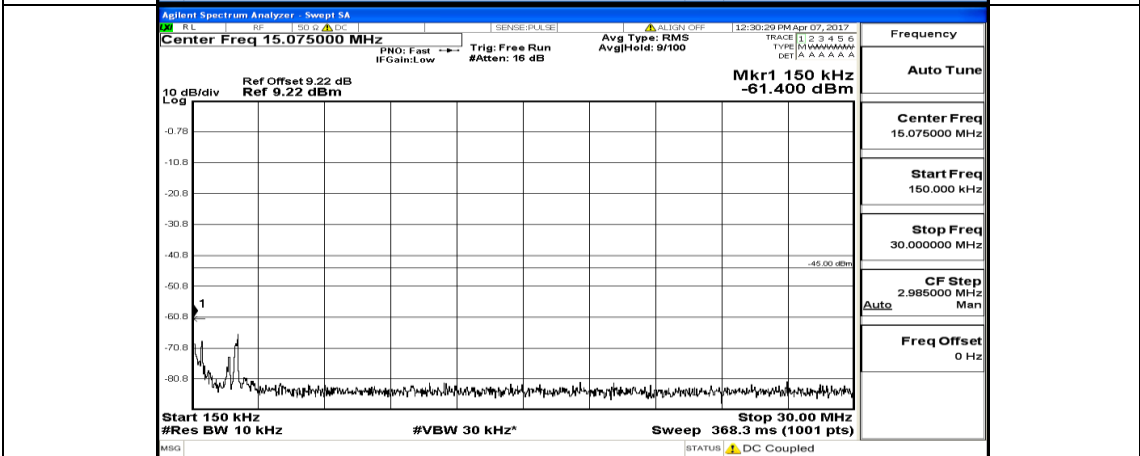

# Channel Bandwidth: 10 MHz

Channel Bandwidth: 10 MHz\_LCH\_16QAM\_1RB#0

Channel Bandwidth: 10 MHz\_MCH\_16QAM\_1RB#0

Channel Bandwidth: 10 MHz\_HCH\_16QAM\_1RB#0

**Channel Bandwidth: 15 MHz**

(Channel Bandwidth:15 MHz)\_MCH\_QPSK\_1RB#0

(Channel Bandwidth:15 MHz)\_HCH\_QPSK\_1RB#0

(Channel Bandwidth:15 MHz)\_LCH\_16QAM\_1RB#0

(Channel Bandwidth:15 MHz)\_MCH\_16QAM\_1RB#0

(Channel Bandwidth:15 MHz)\_HCH\_16QAM\_1RB#0