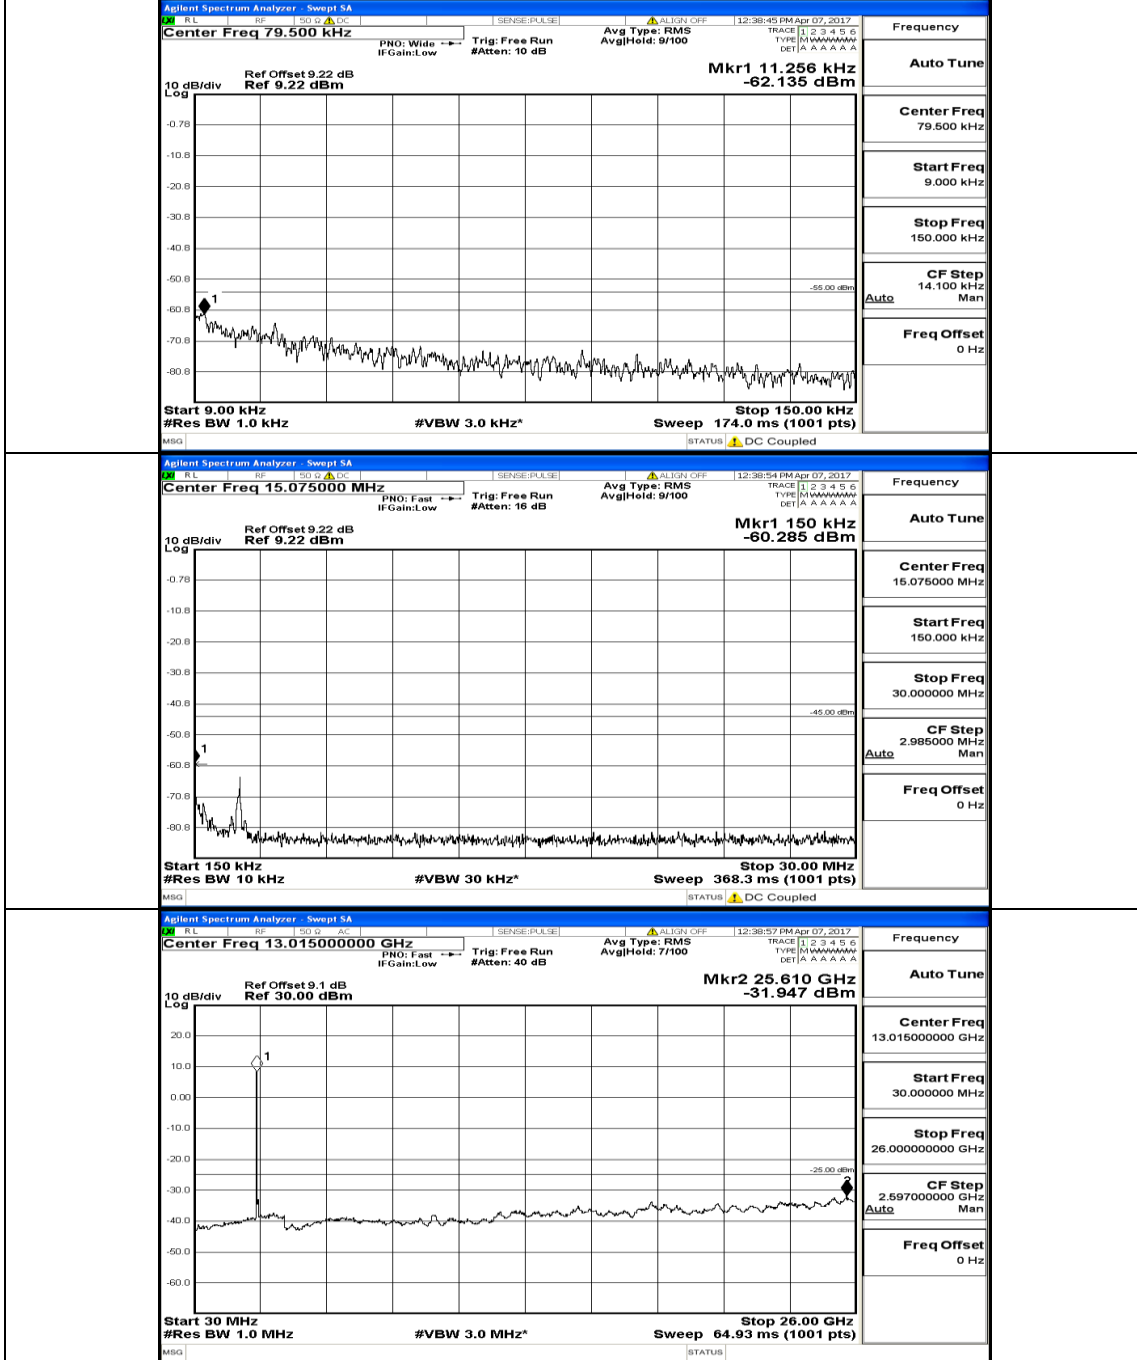

# Appendix E: Conducted Spurious Emission LTE Band 7 Test Results

Channel Bandwidth: 5 MHz

(Channel Bandwidth: 5 MHz)\_MCH\_QPSK\_1RB#0

(Channel Bandwidth: 5 MHz)\_HCH\_QPSK\_1RB#0

(Channel Bandwidth: 5 MHz)\_LCH\_16QAM\_1RB#0

# Channel Bandwidth: 20 MHz

(Channel Bandwidth:20 MHz) MCH\_QPSK\_1RB#0

(Channel Bandwidth:20 MHz)\_HCH\_QPSK\_1RB#0

(Channel Bandwidth:20 MHz)\_LCH\_16QAM\_1RB#0

(Channel Bandwidth:20 MHz)\_MCH\_16QAM\_1RB#0

(Channel Bandwidth:20 MHz)\_HCH\_16QAM\_1RB#0