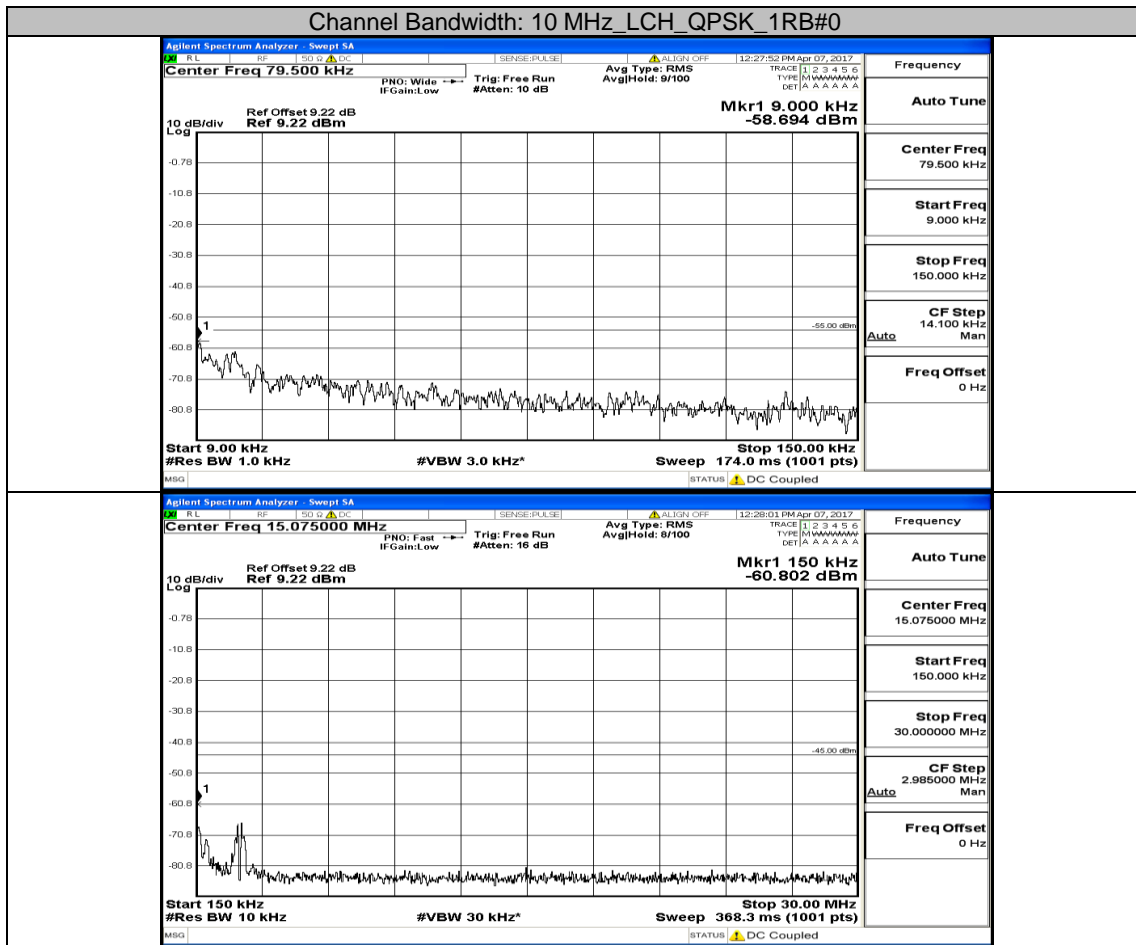

Channel Bandwidth: 10 MHz