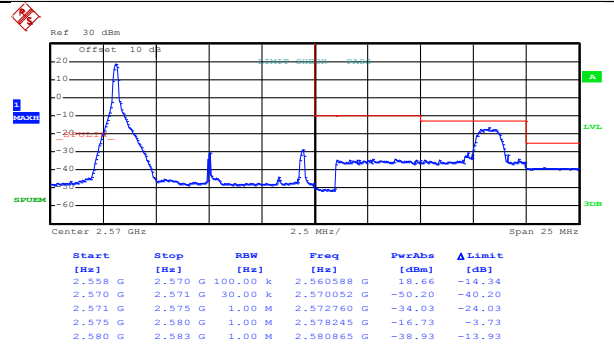

Test Mode:

LTE band 7(16QAM RB Size 12& RB Offset 11)

Date: 9.JUN.2017 19:25:46

Date: 9.JUN.2017 19:27:58

Lowest channel

Highest channel

Test Mode:

LTE band 7(16QAM RB Size 25& RB Offset 0)

Date: 9.JUN.2017 19:26:18

Date: 9.JUN.2017 19:28:28

Lowest channel

Highest channel

10MHz:

Test Mode: LTE band 7(QPSK RB Size 1& RB Offset 0)

Date: 9.JUN.2017 19:36:42

Lowest channel

Date: 9.JUN.2017 19:39:31

Highest channel

Test Mode: LTE band 7(QPSK RB Size 1& RB Offset 49)

Date: 9.JUN.2017 19:37:08

Lowest channel

Date: 9.JUN.2017 19:39:49

Highest channel

Test Mode:

LTE band 7(QPSK RB Size 25& RB Offset 0)

Date: 9.JUN.2017 19:37:53

Lowest channel

Date: 9.JUN.2017 19:40:15

Highest channel

Test Mode:

LTE band 7(QPSK RB Size 25& RB Offset 24)

Date: 9.JUN.2017 19:38:12