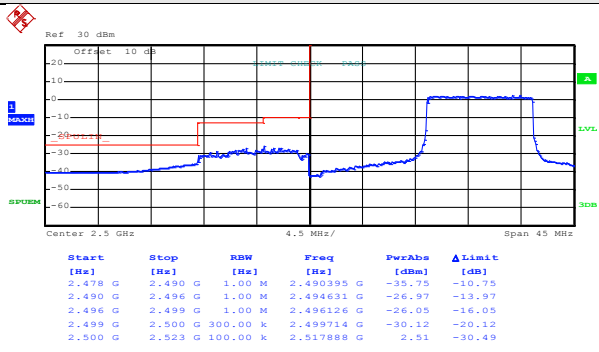

Date: 9.JUN.2017 19:53:14

Highest channel

Test Mode:

LTE band 7(QPSK RB Size 100& RB Offset 0)

Date: 9.JUN.2017 19:50:59

Lowest channel

Date: 9.JUN.2017 19:53:39

Highest channel

Test Mode:

LTE band 7(16QAM RB Size 1& RB Offset 0)

Date: 9.JUN.2017 19:49:26

Lowest channel

Date: 9.JUN.2017 19:51:52

Highest channel

Test Mode:

LTE band 7(16QAM RB Size 1& RB Offset 99)

Date: 9.JUN.2017 19:50:01

Lowest channel

Date: 9.JUN.2017 19:52:10

Highest channel

Test Mode:

LTE band 7(16QAM RB Size 50& RB Offset 0)

Date: 9.JUN.2017 19:50:28

Lowest channel

Date: 9.JUN.2017 19:52:59

Highest channel

Test Mode:

LTE band 7(16QAM RB Size 50& RB Offset 49)

Date: 9.JUN.2017 19:50:47

Lowest channel

Date: 9.JUN.2017 19:53:26

Highest channel