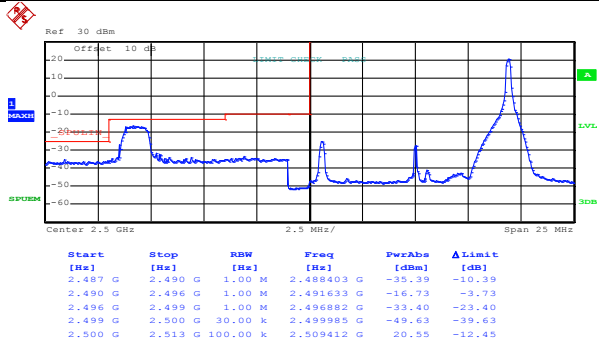

Test Mode:

LTE band 7(16QAM RB Size 12& RB Offset 11)

Date: 9.JUN.2017 19:25:46

Date: 9.JUN.2017 19:27:58

Lowest channel

Highest channel

Test Mode:

LTE band 7(16QAM RB Size 25& RB Offset 0)

Date: 9.JUN.2017 19:26:18

Date: 9.JUN.2017 19:28:28

Lowest channel

Highest channel

10MHz:

Test Mode: LTE band 7(QPSK RB Size 1& RB Offset 0)

Date: 9.JUN.2017 19:36:42

Lowest channel

Date: 9.JUN.2017 19:39:31

Highest channel

Test Mode: LTE band 7(QPSK RB Size 1& RB Offset 49)

Date: 9.JUN.2017 19:37:08

Lowest channel

Date: 9.JUN.2017 19:39:49

Highest channel

Test Mode:

LTE band 7(QPSK RB Size 25& RB Offset 0)

Date: 9.JUN.2017 19:37:53

Lowest channel

Date: 9.JUN.2017 19:40:15

Highest channel

Test Mode:

LTE band 7(QPSK RB Size 25& RB Offset 24)

Date: 9.JUN.2017 19:38:12