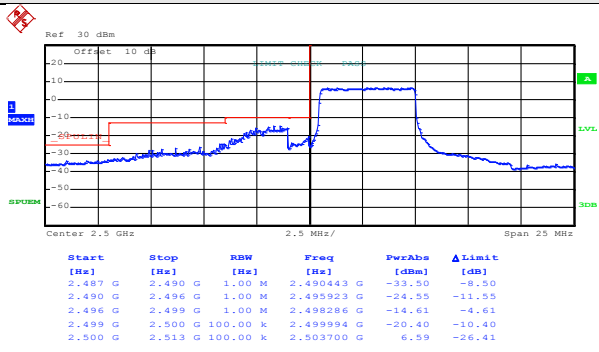

Date: 9.JUN.2017 19:26:18

Date: 9.JUN.2017 19:28:28

Lowest channel

Highest channel

10MHz:

Test Mode: LTE band 7(QPSK RB Size 1& RB Offset 0)

Date: 9.JUN.2017 19:36:42

Lowest channel

Date: 9.JUN.2017 19:39:31

Highest channel

Test Mode: LTE band 7(QPSK RB Size 1& RB Offset 49)

Date: 9.JUN.2017 19:37:08

Lowest channel

Date: 9.JUN.2017 19:39:49

Highest channel

Test Mode:

LTE band 7(QPSK RB Size 25& RB Offset 0)

Date: 9.JUN.2017 19:37:53

Lowest channel

Date: 9.JUN.2017 19:40:15

Highest channel

Test Mode:

LTE band 7(QPSK RB Size 25& RB Offset 24)

Date: 9.JUN.2017 19:38:12

Lowest channel

Date: 9.JUN.2017 19:40:35

Highest channel

Test Mode:

LTE band 7(QPSK RB Size 50& RB Offset 0)

Date: 9.JUN.2017 19:38:48

Lowest channel

Date: 9.JUN.2017 19:41:00