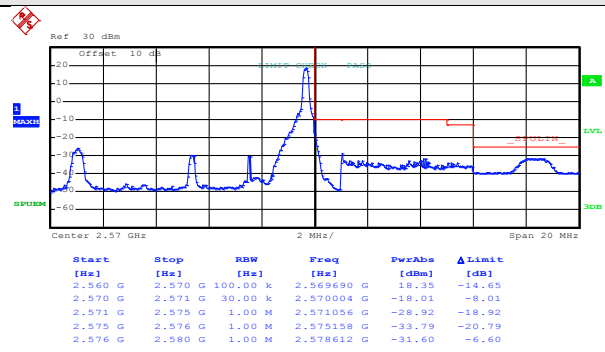

Test Mode:

LTE band 7(QPSK RB Size 25& RB Offset 0)

Date: 9.JUN.2017 19:26:11

Lowest channel

Date: 9.JUN.2017 19:28:20

Highest channel

Test Mode:

LTE band 7(16QAM RB Size 1& RB Offset 0)

Date: 9.JUN.2017 19:24:36

Lowest channel

Date: 9.JUN.2017 19:26:53

Highest channel

Test Mode:

LTE band 7(16QAM RB Size 1& RB Offset 24)

Date: 9.JUN.2017 19:24:58

Lowest channel

Date: 9.JUN.2017 19:27:15

Highest channel

Test Mode:

LTE band 7(16QAM RB Size 12& RB Offset 0)

Date: 9.JUN.2017 19:25:22

Lowest channel

Date: 9.JUN.2017 19:27:37

Highest channel