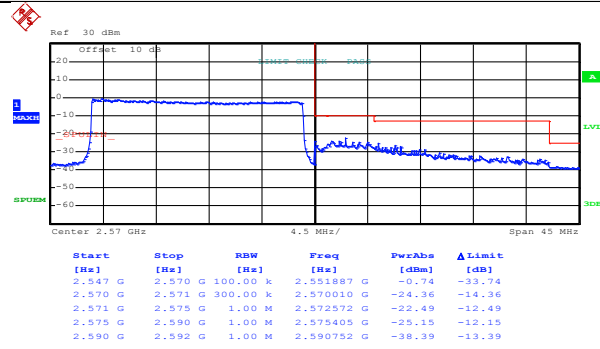

Date: 9.JUN.2017 19:50:01

Lowest channel

Date: 9.JUN.2017 19:52:10

Highest channel

Test Mode:

LTE band 7(16QAM RB Size 50& RB Offset 0)

Date: 9.JUN.2017 19:50:28

Lowest channel

Date: 9.JUN.2017 19:52:59

Highest channel

Test Mode:

LTE band 7(16QAM RB Size 50& RB Offset 49)

Date: 9.JUN.2017 19:50:47

Lowest channel

Date: 9.JUN.2017 19:53:26

Highest channel

Test Mode:

LTE band 7(16QAM RB Size 100& RB Offset 0)

Date: 9.JUN.2017 19:51:05

Lowest channel

Date: 9.JUN.2017 19:53:48

Highest channel