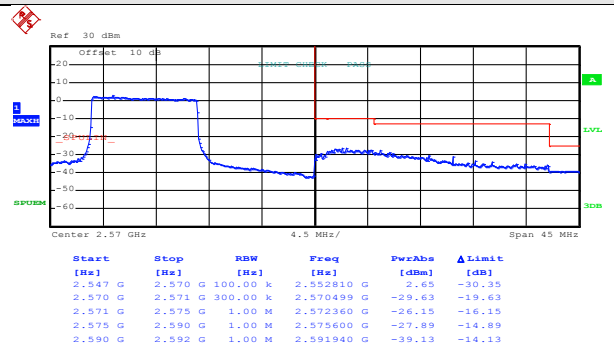

Date: 9.JUN.2017 19:53:14

Highest channel

Test Mode:

LTE band 7(QPSK RB Size 100& RB Offset 0)

Date: 9.JUN.2017 19:50:59

Lowest channel

Date: 9.JUN.2017 19:53:39

Highest channel

Test Mode:

LTE band 7(16QAM RB Size 1& RB Offset 0)

Date: 9.JUN.2017 19:49:26

Lowest channel

Date: 9.JUN.2017 19:51:52

Highest channel

Test Mode:

LTE band 7(16QAM RB Size 1& RB Offset 99)

Date: 9.JUN.2017 19:50:01

Lowest channel

Date: 9.JUN.2017 19:52:10

Highest channel

Test Mode:

LTE band 7(16QAM RB Size 50& RB Offset 0)

Date: 9.JUN.2017 19:50:28

Lowest channel

Date: 9.JUN.2017 19:52:59

Highest channel

Test Mode:

LTE band 7(16QAM RB Size 50& RB Offset 49)

Date: 9.JUN.2017 19:50:47

Lowest channel

Date: 9.JUN.2017 19:53:26

Highest channel