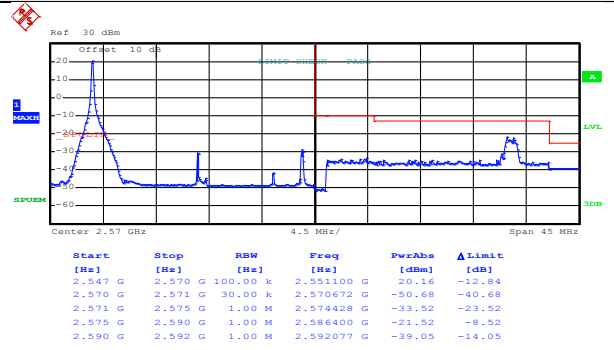

LTE band 7(16QAM RB Size 36& RB Offset 37)

Date: 9.JUN.2017 19:45:42

Lowest channel

Date: 9.JUN.2017 19:47:53

Highest channel

Test Mode:

LTE band 7(16QAM RB Size 75& RB Offset 0)

Date: 9.JUN.2017 19:46:04

Lowest channel

Date: 9.JUN.2017 19:48:16

Highest channel

20MHz:

Test Mode: LTE band 7(QPSK RB Size 1& RB Offset 0)

Date: 9.JUN.2017 19:49:18

Lowest channel

Date: 9.JUN.2017 19:51:45

Highest channel

Test Mode: LTE band 7(QPSK RB Size 1& RB Offset 99)

Date: 9.JUN.2017 19:49:48

Lowest channel

Date: 9.JUN.2017 19:52:01

Highest channel

Test Mode:

LTE band 7(QPSK RB Size 50& RB Offset 0)

Date: 9.JUN.2017 19:50:18

Lowest channel

Date: 9.JUN.2017 19:52:46

Highest channel

Test Mode:

LTE band 7(QPSK RB Size 50& RB Offset 49)

Date: 9.JUN.2017 19:50:39

Lowest channel