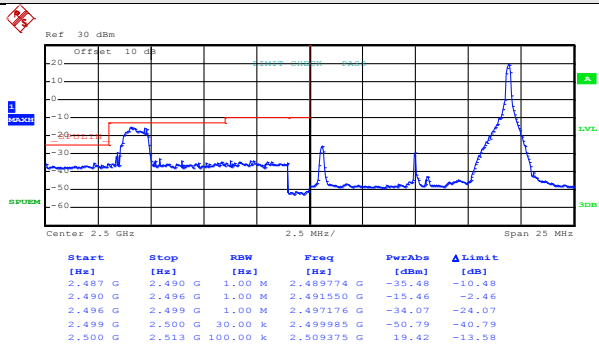

Lowest channel

Date: 9.JUN.2017 19:40:35

Highest channel

Test Mode:

LTE band 7(QPSK RB Size 50& RB Offset 0)

Date: 9.JUN.2017 19:38:48

Lowest channel

Date: 9.JUN.2017 19:41:00

Highest channel

Test Mode:

LTE band 7(16QAM RB Size 1& RB Offset 0)

Date: 9.JUN.2017 19:36:55

Lowest channel

Date: 9.JUN.2017 19:39:39

Highest channel

Test Mode:

LTE band 7(16QAM RB Size 1& RB Offset 49)

Date: 9.JUN.2017 19:37:18

Lowest channel

Date: 9.JUN.2017 19:39:57

Highest channel

Test Mode:

LTE band 7(16QAM RB Size 25& RB Offset 0)

Date: 9.JUN.2017 19:38:01

Lowest channel

Date: 9.JUN.2017 19:40:23

Highest channel

Test Mode:

LTE band 7(16QAM RB Size 25& RB Offset 24)

Date: 9.JUN.2017 19:38:25

Lowest channel

Date: 9.JUN.2017 19:40:45