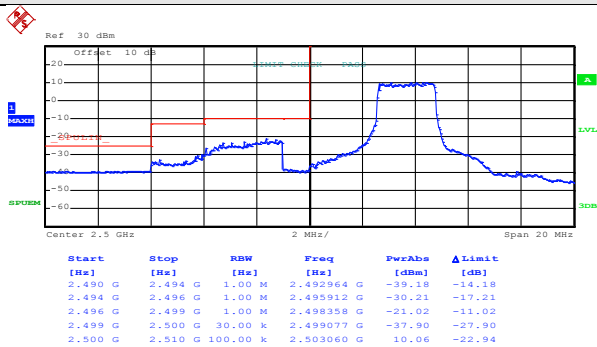

Appendix D: Band Edge LTE band 7 Test Results

5MHz:

Test Mode: LTE band 7(QPSK RB Size 1& RB Offset 0)

Date: 9.JUN.2017 19:24:22

Lowest channel

Date: 9.JUN.2017 19:26:43

Highest channel

Test Mode: LTE band 7(QPSK RB Size 1& RB Offset 24)

Date: 9.JUN.2017 19:24:49

Lowest channel

Date: 9.JUN.2017 19:27:06

Highest channel

Test Mode:

LTE band 7(QPSK RB Size 12& RB Offset 0)

Date: 9.JUN.2017 19:25:11

Lowest channel

Date: 9.JUN.2017 19:27:30

Highest channel

Test Mode:

LTE band 7(QPSK RB Size 12& RB Offset 11)

Date: 9.JUN.2017 19:25:37

Lowest channel

Date: 9.JUN.2017 19:27:50

Highest channel

Test Mode:

LTE band 7(QPSK RB Size 25& RB Offset 0)

Date: 9.JUN.2017 19:26:11

Lowest channel

Date: 9.JUN.2017 19:28:20

Highest channel

Test Mode:

LTE band 7(16QAM RB Size 1& RB Offset 0)