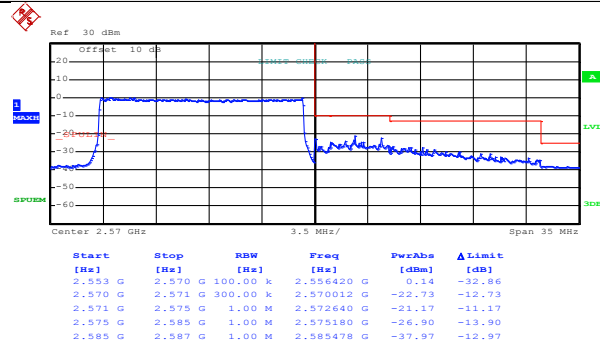

Highest channel

Test Mode:

LTE band 7(16QAM RB Size 36& RB Offset 0)

Date: 9.JUN.2017 19:45:18

Lowest channel

Date: 9.JUN.2017 19:47:33

Highest channel

Test Mode:

LTE band 7(16QAM RB Size 36& RB Offset 37)

Date: 9.JUN.2017 19:45:42

Lowest channel

Date: 9.JUN.2017 19:47:53

Highest channel

Test Mode:

LTE band 7(16QAM RB Size 75& RB Offset 0)

Date: 9.JUN.2017 19:46:04

Lowest channel

Date: 9.JUN.2017 19:48:16

Highest channel

20MHz:

Test Mode: LTE band 7(QPSK RB Size 1& RB Offset 0)

Date: 9.JUN.2017 19:49:18

Lowest channel

Date: 9.JUN.2017 19:51:45

Highest channel

Test Mode: LTE band 7(QPSK RB Size 1& RB Offset 99)

Date: 9.JUN.2017 19:49:48

Lowest channel

Date: 9.JUN.2017 19:52:01

Highest channel

Test Mode:

LTE band 7(QPSK RB Size 50& RB Offset 0)