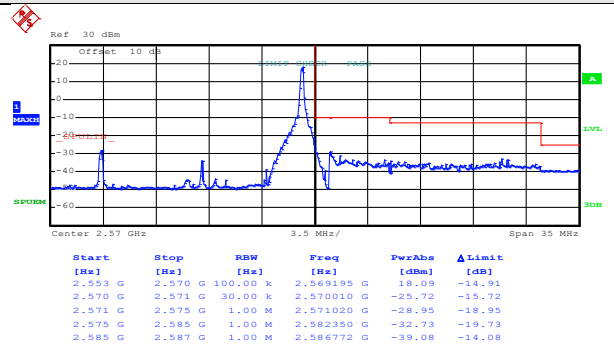

LTE band 7(QPSK RB Size 75& RB Offset 0)

Date: 9.JUN.2017 19:45:58

Lowest channel

Date: 9.JUN.2017 19:48:10

Highest channel

Test Mode:

LTE band 7(16QAM RB Size 1& RB Offset 0)

Date: 9.JUN.2017 19:55:19

Lowest channel

Date: 9.JUN.2017 19:46:43

Highest channel

Test Mode:

LTE band 7(16QAM RB Size 1& RB Offset 74)

Date: 8.JUN.2017 17:03:14

Lowest channel

Date: 9.JUN.2017 19:47:03

Highest channel

Test Mode:

LTE band 7(16QAM RB Size 36& RB Offset 0)

Date: 9.JUN.2017 19:45:18

Lowest channel

Date: 9.JUN.2017 19:47:33

Highest channel

Test Mode:

LTE band 7(16QAM RB Size 36& RB Offset 37)

Date: 9.JUN.2017 19:45:42

Lowest channel

Date: 9.JUN.2017 19:47:53

Highest channel

Test Mode:

LTE band 7(16QAM RB Size 75& RB Offset 0)

Date: 9.JUN.2017 19:46:04