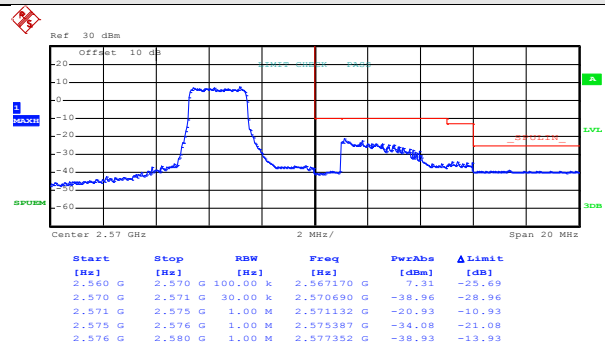

Date: 9.JUN.2017 19:24:36

Lowest channel

Date: 9.JUN.2017 19:26:53

Highest channel

Test Mode:

LTE band 7(16QAM RB Size 1& RB Offset 24)

Date: 9.JUN.2017 19:24:58

Lowest channel

Date: 9.JUN.2017 19:27:15

Highest channel

Test Mode:

LTE band 7(16QAM RB Size 12& RB Offset 0)

Date: 9.JUN.2017 19:25:22

Lowest channel

Date: 9.JUN.2017 19:27:37

Highest channel

Test Mode:

LTE band 7(16QAM RB Size 12& RB Offset 11)

Date: 9.JUN.2017 19:25:46

Date: 9.JUN.2017 19:27:58

Lowest channel

Highest channel

Test Mode:

LTE band 7(16QAM RB Size 25& RB Offset 0)

Date: 9.JUN.2017 19:26:18

Date: 9.JUN.2017 19:28:28

Lowest channel

Highest channel

10MHz:

Test Mode: LTE band 7(QPSK RB Size 1& RB Offset 0)

Date: 9.JUN.2017 19:36:42

Lowest channel