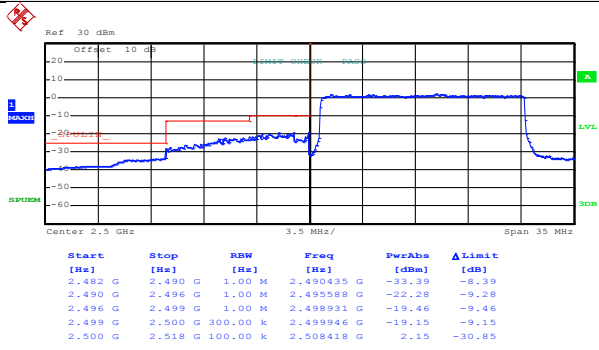

Lowest channel

Date: 9.JUN.2017 19:46:55

Highest channel

Test Mode:

LTE band 7(QPSK RB Size 36& RB Offset 0)

Date: 9.JUN.2017 19:45:03

Lowest channel

Date: 9.JUN.2017 19:47:25

Highest channel

Test Mode:

LTE band 7(QPSK RB Size 36& RB Offset 37)

Date: 9.JUN.2017 19:45:33

Lowest channel

Date: 9.JUN.2017 19:47:45

Highest channel

Test Mode:

LTE band 7(QPSK RB Size 75& RB Offset 0)

Date: 9.JUN.2017 19:45:58

Lowest channel

Date: 9.JUN.2017 19:48:10

Highest channel

Test Mode:

LTE band 7(16QAM RB Size 1& RB Offset 0)

Date: 9.JUN.2017 19:55:19

Lowest channel

Date: 9.JUN.2017 19:46:43

Highest channel

Test Mode:

LTE band 7(16QAM RB Size 1& RB Offset 74)

Date: 8.JUN.2017 17:03:14

Lowest channel

Date: 9.JUN.2017 19:47:03