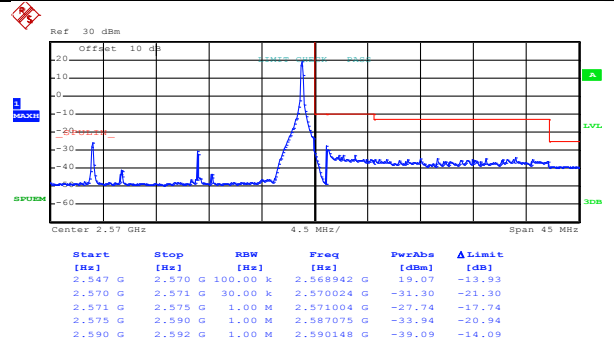

LTE band 7(16QAM RB Size 36& RB Offset 37)

Date: 9.JUN.2017 19:45:42

Lowest channel

Date: 9.JUN.2017 19:47:53

Highest channel

Test Mode:

LTE band 7(16QAM RB Size 75& RB Offset 0)

Date: 9.JUN.2017 19:46:04

Lowest channel

Date: 9.JUN.2017 19:48:16

Highest channel

20MHz:

Test Mode: LTE band 7(QPSK RB Size 1& RB Offset 0)

Date: 9.JUN.2017 19:49:18

Lowest channel

Date: 9.JUN.2017 19:51:45

Highest channel

Test Mode: LTE band 7(QPSK RB Size 1& RB Offset 99)

Date: 9.JUN.2017 19:49:48

Lowest channel

Date: 9.JUN.2017 19:52:01

Highest channel

Test Mode:

LTE band 7(QPSK RB Size 50& RB Offset 0)

Date: 9.JUN.2017 19:50:18

Lowest channel

Date: 9.JUN.2017 19:52:46

Highest channel

Test Mode:

LTE band 7(QPSK RB Size 50& RB Offset 49)

Date: 9.JUN.2017 19:50:39

Lowest channel