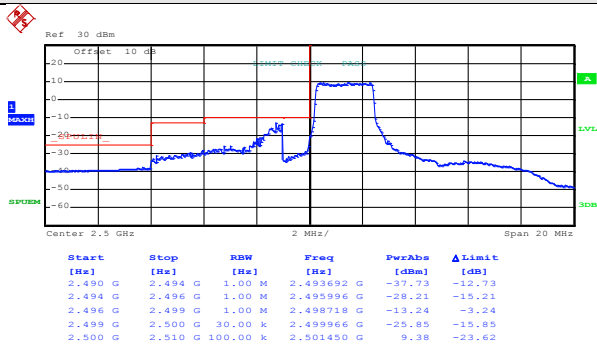

Appendix D: Band Edge LTE band 7 Test Results

5MHz:

Test Mode: LTE band 7(QPSK RB Size 1& RB Offset 0)

Date: 9.JUN.2017 19:24:22

Lowest channel

Date: 9.JUN.2017 19:26:43

Highest channel

Test Mode: LTE band 7(QPSK RB Size 1& RB Offset 24)

Date: 9.JUN.2017 19:24:49

Lowest channel

Date: 9.JUN.2017 19:27:06

Highest channel

Test Mode:

LTE band 7(QPSK RB Size 12& RB Offset 0)

Date: 9.JUN.2017 19:25:11

Lowest channel

Date: 9.JUN.2017 19:27:30

Highest channel

Test Mode:

LTE band 7(QPSK RB Size 12& RB Offset 11)

Date: 9.JUN.2017 19:25:37

Lowest channel

Date: 9.JUN.2017 19:27:50

Highest channel

Test Mode:

LTE band 7(QPSK RB Size 25& RB Offset 0)

Date: 9.JUN.2017 19:26:11

Lowest channel

Date: 9.JUN.2017 19:28:20

Highest channel

Test Mode:

LTE band 7(16QAM RB Size 1& RB Offset 0)