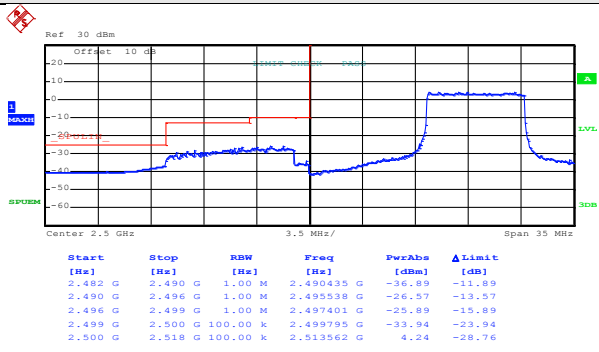

Lowest channel

Date: 9.JUN.2017 19:46:43

Highest channel

Test Mode:

LTE band 7(16QAM RB Size 1& RB Offset 74)

Date: 8.JUN.2017 17:03:14

Lowest channel

Date: 9.JUN.2017 19:47:03

Highest channel

Test Mode:

LTE band 7(16QAM RB Size 36& RB Offset 0)

Date: 9.JUN.2017 19:45:18

Lowest channel

Date: 9.JUN.2017 19:47:33

Highest channel

Test Mode:

LTE band 7(16QAM RB Size 36& RB Offset 37)

Date: 9.JUN.2017 19:45:42

Lowest channel

Date: 9.JUN.2017 19:47:53

Highest channel

Test Mode:

LTE band 7(16QAM RB Size 75& RB Offset 0)

Date: 9.JUN.2017 19:46:04

Lowest channel

Date: 9.JUN.2017 19:48:16

Highest channel

20MHz:

Test Mode: LTE band 7(QPSK RB Size 1& RB Offset 0)

Date: 9.JUN.2017 19:49:18

Lowest channel

Date: 9.JUN.2017 19:51:45