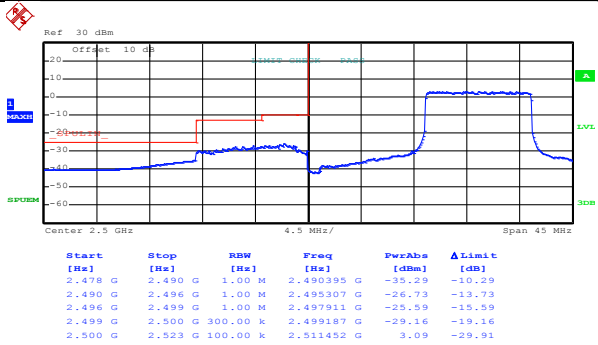

Lowest channel

Date: 9.JUN.2017 19:48:16

Highest channel

20MHz:

Test Mode: LTE band 7(QPSK RB Size 1& RB Offset 0)

Date: 9.JUN.2017 19:49:18

Lowest channel

Date: 9.JUN.2017 19:51:45

Highest channel

Test Mode: LTE band 7(QPSK RB Size 1& RB Offset 99)

Date: 9.JUN.2017 19:49:48

Lowest channel

Date: 9.JUN.2017 19:52:01

Highest channel

Test Mode:

LTE band 7(QPSK RB Size 50& RB Offset 0)

Date: 9.JUN.2017 19:50:18

Lowest channel

Date: 9.JUN.2017 19:52:46

Highest channel

Test Mode:

LTE band 7(QPSK RB Size 50& RB Offset 49)

Date: 9.JUN.2017 19:50:39

Lowest channel

Date: 9.JUN.2017 19:53:14

Highest channel

Test Mode:

LTE band 7(QPSK RB Size 100& RB Offset 0)

Date: 9.JUN.2017 19:50:59

Lowest channel

Date: 9.JUN.2017 19:53:39

Highest channel