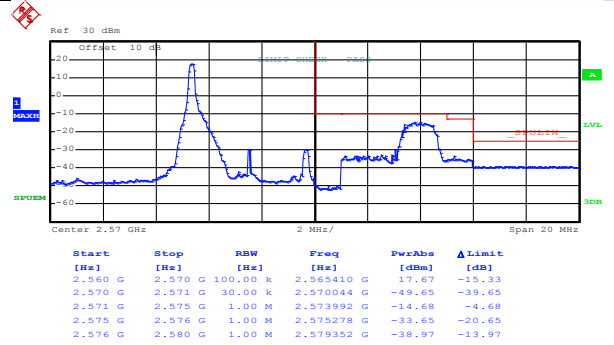

Date: 9.JUN.2017 19:27:30

Highest channel

Test Mode:

LTE band 7(QPSK RB Size 12& RB Offset 11)

Date: 9.JUN.2017 19:25:37

Lowest channel

Date: 9.JUN.2017 19:27:50

Highest channel

Test Mode:

LTE band 7(QPSK RB Size 25& RB Offset 0)

Date: 9.JUN.2017 19:26:11

Lowest channel

Date: 9.JUN.2017 19:28:20

Highest channel

Test Mode:

LTE band 7(16QAM RB Size 1& RB Offset 0)

Date: 9.JUN.2017 19:24:36

Lowest channel

Date: 9.JUN.2017 19:26:53

Highest channel

Test Mode:

LTE band 7(16QAM RB Size 1& RB Offset 24)

Date: 9.JUN.2017 19:24:58

Lowest channel

Date: 9.JUN.2017 19:27:15

Highest channel

Test Mode:

LTE band 7(16QAM RB Size 12& RB Offset 0)

Date: 9.JUN.2017 19:25:22

Lowest channel

Date: 9.JUN.2017 19:27:37

Highest channel