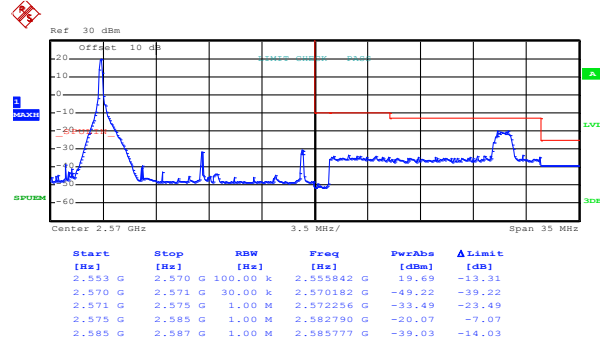

Lowest channel

Date: 9.JUN.2017 19:40:23

Highest channel

Test Mode:

LTE band 7(16QAM RB Size 25& RB Offset 24)

Date: 9.JUN.2017 19:38:25

Lowest channel

Date: 9.JUN.2017 19:40:45

Highest channel

Test Mode:

LTE band 7(16QAM RB Size 50& RB Offset 0)

Date: 9.JUN.2017 19:38:56

Lowest channel

Date: 9.JUN.2017 19:41:07

Highest channel

15MHz:

Test Mode: LTE band 7(QPSK RB Size 1 & RB Offset 0)

Date: 9.JUN.2017 19:55:08

Lowest channel

Date: 9.JUN.2017 19:46:34

Highest channel

Test Mode: LTE band 7(QPSK RB Size 1 & RB Offset 74)

Date: 8.JUN.2017 17:03:04

Lowest channel

Date: 9.JUN.2017 19:46:55

Highest channel

Test Mode:

LTE band 7(QPSK RB Size 36& RB Offset 0)

Date: 9.JUN.2017 19:45:03

Lowest channel

Date: 9.JUN.2017 19:47:25