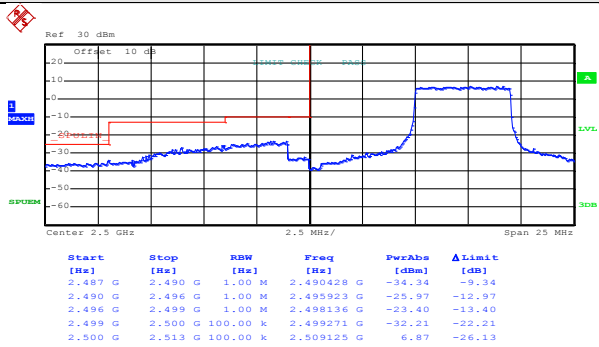

Date: 9.JUN.2017 19:39:31

Highest channel

Test Mode: LTE band 7(QPSK RB Size 1& RB Offset 49)

Date: 9.JUN.2017 19:37:08

Lowest channel

Date: 9.JUN.2017 19:39:49

Highest channel

Test Mode:

LTE band 7(QPSK RB Size 25& RB Offset 0)

Date: 9.JUN.2017 19:37:53

Lowest channel

Date: 9.JUN.2017 19:40:15

Highest channel

Test Mode:

LTE band 7(QPSK RB Size 25& RB Offset 24)

Date: 9.JUN.2017 19:38:12

Lowest channel

Date: 9.JUN.2017 19:40:35

Highest channel

Test Mode:

LTE band 7(QPSK RB Size 50& RB Offset 0)

Date: 9.JUN.2017 19:38:48

Lowest channel

Date: 9.JUN.2017 19:41:00

Highest channel

Test Mode:

LTE band 7(16QAM RB Size 1& RB Offset 0)

Date: 9.JUN.2017 19:36:55

Lowest channel

Date: 9.JUN.2017 19:39:39

Highest channel

Test Mode: