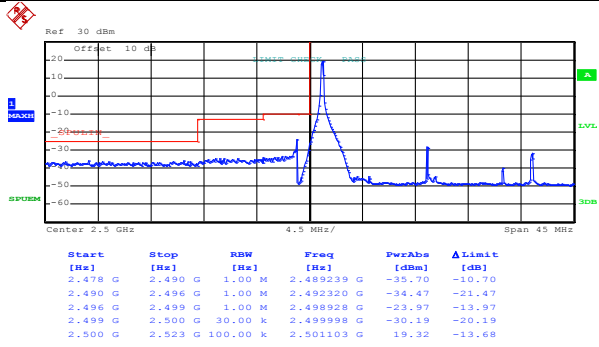

Highest channel

Test Mode: LTE band 7(QPSK RB Size 1& RB Offset 99)

Date: 9.JUN.2017 19:49:48

Lowest channel

Date: 9.JUN.2017 19:52:01

Highest channel

Test Mode:

LTE band 7(QPSK RB Size 50& RB Offset 0)

Date: 9.JUN.2017 19:50:18

Lowest channel

Date: 9.JUN.2017 19:52:46

Highest channel

Test Mode:

LTE band 7(QPSK RB Size 50& RB Offset 49)

Date: 9.JUN.2017 19:50:39

Lowest channel

Date: 9.JUN.2017 19:53:14

Highest channel

Test Mode:

LTE band 7(QPSK RB Size 100& RB Offset 0)

Date: 9.JUN.2017 19:50:59

Lowest channel

Date: 9.JUN.2017 19:53:39

Highest channel

Test Mode:

LTE band 7(16QAM RB Size 1& RB Offset 0)

Date: 9.JUN.2017 19:49:26

Lowest channel

Date: 9.JUN.2017 19:51:52

Highest channel

Test Mode:

LTE band 7(16QAM RB Size 1& RB Offset 99)