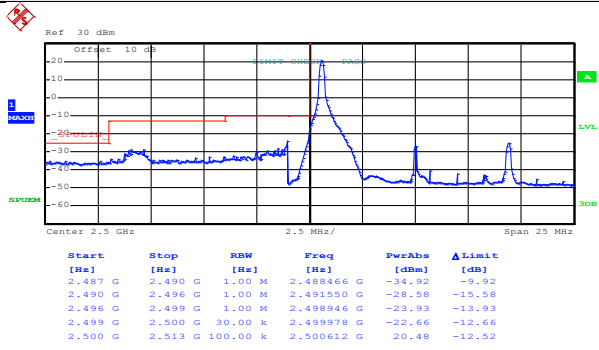

Test Mode:

LTE band 7(16QAM RB Size 12& RB Offset 11)

Date: 9.JUN.2017 19:25:46

Date: 9.JUN.2017 19:27:58

Lowest channel

Highest channel

Test Mode:

LTE band 7(16QAM RB Size 25& RB Offset 0)

Date: 9.JUN.2017 19:26:18

Date: 9.JUN.2017 19:28:28

Lowest channel

Highest channel

10MHz:

Test Mode: LTE band 7(QPSK RB Size 1& RB Offset 0)

Date: 9.JUN.2017 19:36:42

Lowest channel

Date: 9.JUN.2017 19:39:31

Highest channel

Test Mode: LTE band 7(QPSK RB Size 1& RB Offset 49)

Date: 9.JUN.2017 19:37:08

Lowest channel

Date: 9.JUN.2017 19:39:49

Highest channel

Test Mode:

LTE band 7(QPSK RB Size 25& RB Offset 0)

Date: 9.JUN.2017 19:37:53

Lowest channel

Date: 9.JUN.2017 19:40:15

Highest channel

Test Mode:

LTE band 7(QPSK RB Size 25& RB Offset 24)

Date: 9.JUN.2017 19:38:12