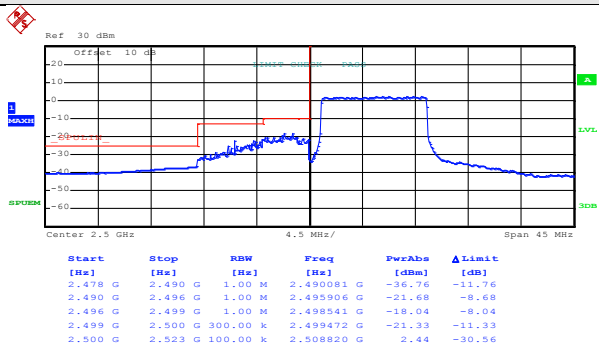

Date: 9.JUN.2017 19:53:14

Highest channel

Test Mode:

LTE band 7(QPSK RB Size 100& RB Offset 0)

Date: 9.JUN.2017 19:50:59

Lowest channel

Date: 9.JUN.2017 19:53:39

Highest channel

Test Mode:

LTE band 7(16QAM RB Size 1& RB Offset 0)

Date: 9.JUN.2017 19:49:26

Lowest channel

Date: 9.JUN.2017 19:51:52

Highest channel

Test Mode:

LTE band 7(16QAM RB Size 1& RB Offset 99)

Date: 9.JUN.2017 19:50:01

Lowest channel

Date: 9.JUN.2017 19:52:10

Highest channel

Test Mode:

LTE band 7(16QAM RB Size 50& RB Offset 0)

Date: 9.JUN.2017 19:50:28

Lowest channel

Date: 9.JUN.2017 19:52:59

Highest channel

Test Mode:

LTE band 7(16QAM RB Size 50& RB Offset 49)

Date: 9.JUN.2017 19:50:47

Lowest channel

Date: 9.JUN.2017 19:53:26

Highest channel