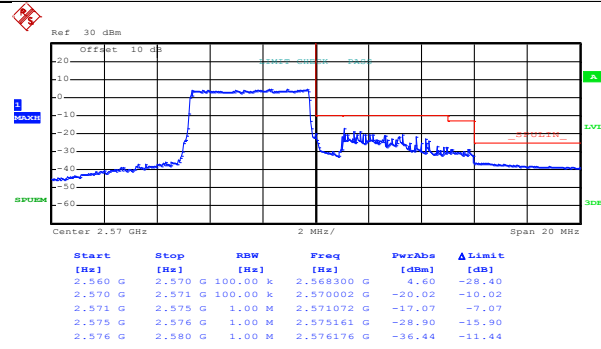

Date: 9.JUN.2017 19:27:15

Highest channel

Test Mode:

LTE band 7(16QAM RB Size 12& RB Offset 0)

Date: 9.JUN.2017 19:25:22

Lowest channel

Date: 9.JUN.2017 19:27:37

Highest channel

Test Mode:

LTE band 7(16QAM RB Size 12& RB Offset 11)

Date: 9.JUN.2017 19:25:46

Date: 9.JUN.2017 19:27:58

Lowest channel

Highest channel

Test Mode:

LTE band 7(16QAM RB Size 25& RB Offset 0)

Date: 9.JUN.2017 19:26:18

Date: 9.JUN.2017 19:28:28

Lowest channel

Highest channel

10MHz:

Test Mode: LTE band 7(QPSK RB Size 1& RB Offset 0)

Date: 9.JUN.2017 19:36:42

Lowest channel

Date: 9.JUN.2017 19:39:31

Highest channel

Test Mode: LTE band 7(QPSK RB Size 1& RB Offset 49)

Date: 9.JUN.2017 19:37:08

Lowest channel

Date: 9.JUN.2017 19:39:49

Highest channel

Test Mode: