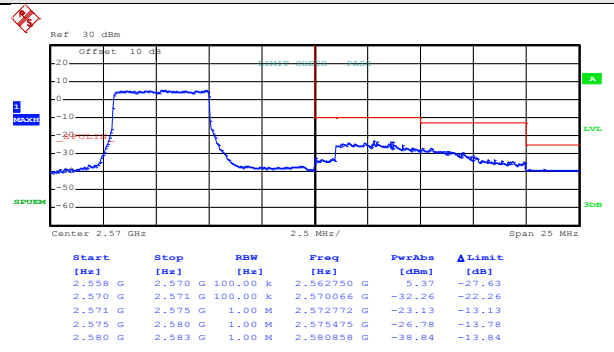

Date: 9.JUN.2017 19:26:18

Date: 9.JUN.2017 19:28:28

Lowest channel

Highest channel

10MHz:

Test Mode: LTE band 7(QPSK RB Size 1& RB Offset 0)

Date: 9.JUN.2017 19:36:42

Lowest channel

Date: 9.JUN.2017 19:39:31

Highest channel

Test Mode: LTE band 7(QPSK RB Size 1& RB Offset 49)

Date: 9.JUN.2017 19:37:08

Lowest channel

Date: 9.JUN.2017 19:39:49

Highest channel

Test Mode:

LTE band 7(QPSK RB Size 25& RB Offset 0)

Date: 9.JUN.2017 19:37:53

Lowest channel

Date: 9.JUN.2017 19:40:15

Highest channel

Test Mode:

LTE band 7(QPSK RB Size 25& RB Offset 24)

Date: 9.JUN.2017 19:38:12

Lowest channel

Date: 9.JUN.2017 19:40:35

Highest channel

Test Mode:

LTE band 7(QPSK RB Size 50& RB Offset 0)

Date: 9.JUN.2017 19:38:48

Lowest channel

Date: 9.JUN.2017 19:41:00