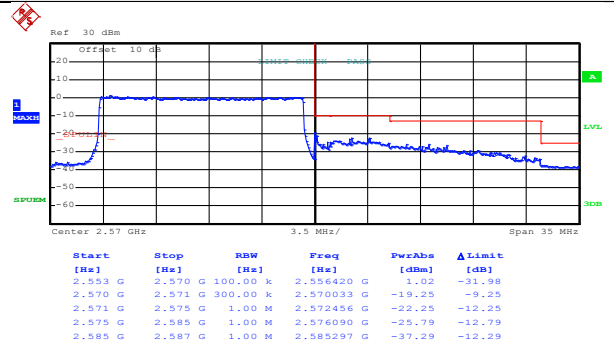

Lowest channel

Date: 9.JUN.2017 19:46:55

Highest channel

Test Mode:

LTE band 7(QPSK RB Size 36& RB Offset 0)

Date: 9.JUN.2017 19:45:03

Lowest channel

Date: 9.JUN.2017 19:47:25

Highest channel

Test Mode:

LTE band 7(QPSK RB Size 36& RB Offset 37)

Date: 9.JUN.2017 19:45:33

Lowest channel

Date: 9.JUN.2017 19:47:45

Highest channel

Test Mode:

LTE band 7(QPSK RB Size 75& RB Offset 0)

Date: 9.JUN.2017 19:45:58

Lowest channel

Date: 9.JUN.2017 19:48:10

Highest channel

Test Mode:

LTE band 7(16QAM RB Size 1& RB Offset 0)

Date: 9.JUN.2017 19:55:19

Lowest channel

Date: 9.JUN.2017 19:46:43

Highest channel

Test Mode:

LTE band 7(16QAM RB Size 1& RB Offset 74)

Date: 8.JUN.2017 17:03:14

Lowest channel

Date: 9.JUN.2017 19:47:03