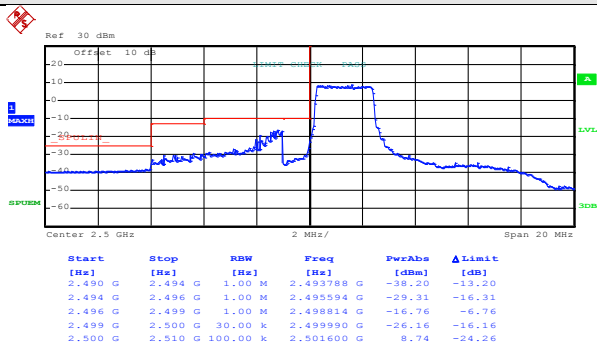

Test Mode:

LTE band 7(QPSK RB Size 25& RB Offset 0)

Date: 9.JUN.2017 19:26:11

Lowest channel

Date: 9.JUN.2017 19:28:20

Highest channel

Test Mode:

LTE band 7(16QAM RB Size 1& RB Offset 0)

Date: 9.JUN.2017 19:24:36

Lowest channel

Date: 9.JUN.2017 19:26:53

Highest channel

Test Mode:

LTE band 7(16QAM RB Size 1& RB Offset 24)

Date: 9.JUN.2017 19:24:58

Lowest channel

Date: 9.JUN.2017 19:27:15

Highest channel

Test Mode:

LTE band 7(16QAM RB Size 12& RB Offset 0)

Date: 9.JUN.2017 19:25:22

Lowest channel

Date: 9.JUN.2017 19:27:37

Highest channel

Test Mode:

LTE band 7(16QAM RB Size 12& RB Offset 11)

Date: 9.JUN.2017 19:25:46

Date: 9.JUN.2017 19:27:58

Lowest channel

Highest channel

Test Mode:

LTE band 7(16QAM RB Size 25& RB Offset 0)