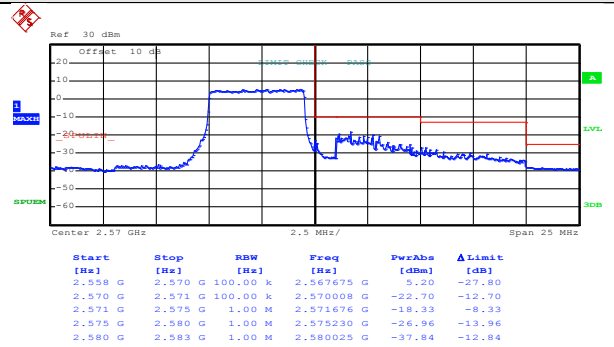

Date: 9.JUN.2017 19:39:31

Highest channel

Test Mode: LTE band 7(QPSK RB Size 1& RB Offset 49)

Date: 9.JUN.2017 19:37:08

Lowest channel

Date: 9.JUN.2017 19:39:49

Highest channel

Test Mode:

LTE band 7(QPSK RB Size 25& RB Offset 0)

Date: 9.JUN.2017 19:37:53

Lowest channel

Date: 9.JUN.2017 19:40:15

Highest channel

Test Mode:

LTE band 7(QPSK RB Size 25& RB Offset 24)

Date: 9.JUN.2017 19:38:12

Lowest channel

Date: 9.JUN.2017 19:40:35

Highest channel

Test Mode:

LTE band 7(QPSK RB Size 50& RB Offset 0)

Date: 9.JUN.2017 19:38:48

Lowest channel

Date: 9.JUN.2017 19:41:00

Highest channel

Test Mode:

LTE band 7(16QAM RB Size 1& RB Offset 0)

Date: 9.JUN.2017 19:36:55

Lowest channel

Date: 9.JUN.2017 19:39:39

Highest channel

Test Mode: