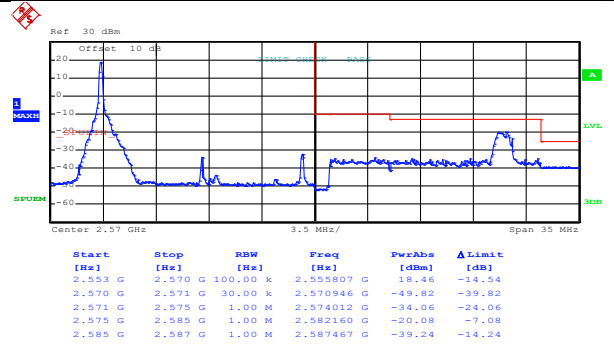

Highest channel

Test Mode:

LTE band 7(QPSK RB Size 36& RB Offset 37)

Date: 9.JUN.2017 19:45:33

Lowest channel

Date: 9.JUN.2017 19:47:45

Highest channel

Test Mode:

LTE band 7(QPSK RB Size 75& RB Offset 0)

Date: 9.JUN.2017 19:45:58

Lowest channel

Date: 9.JUN.2017 19:48:10

Highest channel

Test Mode:

LTE band 7(16QAM RB Size 1& RB Offset 0)

Date: 9.JUN.2017 19:55:19

Lowest channel

Date: 9.JUN.2017 19:46:43

Highest channel

Test Mode:

LTE band 7(16QAM RB Size 1& RB Offset 74)

Date: 8.JUN.2017 17:03:14

Lowest channel

Date: 9.JUN.2017 19:47:03

Highest channel

Test Mode:

LTE band 7(16QAM RB Size 36& RB Offset 0)

Date: 9.JUN.2017 19:45:18

Lowest channel

Date: 9.JUN.2017 19:47:33

Highest channel

Test Mode: