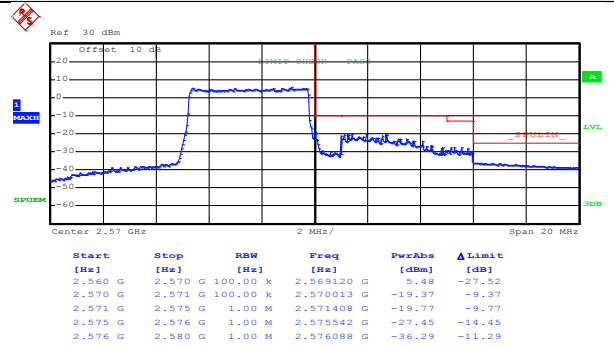

Date: 9.JUN.2017 19:24:49

Lowest channel

Date: 9.JUN.2017 19:27:06

Highest channel

Test Mode:

LTE band 7(QPSK RB Size 12& RB Offset 0)

Date: 9.JUN.2017 19:25:11

Lowest channel

Date: 9.JUN.2017 19:27:30

Highest channel

Test Mode:

LTE band 7(QPSK RB Size 12& RB Offset 11)

Date: 9.JUN.2017 19:25:37

Lowest channel

Date: 9.JUN.2017 19:27:50

Highest channel

Test Mode:

LTE band 7(QPSK RB Size 25& RB Offset 0)

Date: 9.JUN.2017 19:26:11

Lowest channel

Date: 9.JUN.2017 19:28:20

Highest channel

Test Mode:

LTE band 7(16QAM RB Size 1& RB Offset 0)

Date: 9.JUN.2017 19:24:36

Lowest channel

Date: 9.JUN.2017 19:26:53

Highest channel

Test Mode:

LTE band 7(16QAM RB Size 1& RB Offset 24)

Date: 9.JUN.2017 19:24:58

Lowest channel