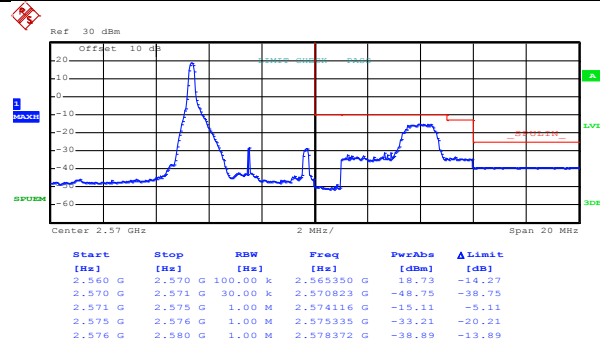

Appendix D: Band Edge LTE band 7 Test Results

5MHz:

Test Mode: LTE band 7(QPSK RB Size 1& RB Offset 0)

Date: 9.JUN.2017 19:24:22

Lowest channel

Date: 9.JUN.2017 19:26:43

Highest channel

Test Mode: LTE band 7(QPSK RB Size 1& RB Offset 24)

Date: 9.JUN.2017 19:24:49

Lowest channel

Date: 9.JUN.2017 19:27:06

Highest channel

Test Mode:

LTE band 7(QPSK RB Size 12& RB Offset 0)

Date: 9.JUN.2017 19:25:11

Lowest channel

Date: 9.JUN.2017 19:27:30

Highest channel

Test Mode:

LTE band 7(QPSK RB Size 12& RB Offset 11)

Date: 9.JUN.2017 19:25:37

Lowest channel

Date: 9.JUN.2017 19:27:50

Highest channel