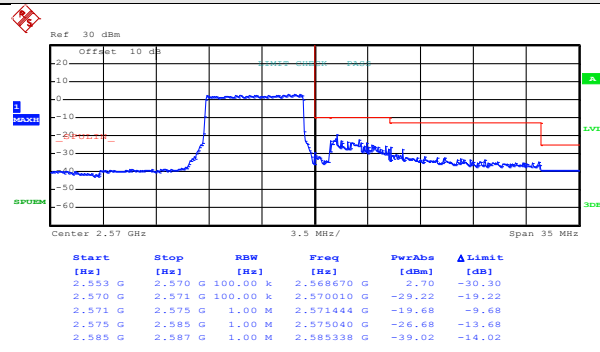

Lowest channel

Date: 9.JUN.2017 19:46:43

Highest channel

Test Mode:

LTE band 7(16QAM RB Size 1& RB Offset 74)

Date: 8.JUN.2017 17:03:14

Lowest channel

Date: 9.JUN.2017 19:47:03

Highest channel

Test Mode:

LTE band 7(16QAM RB Size 36& RB Offset 0)

Date: 9.JUN.2017 19:45:18

Lowest channel

Date: 9.JUN.2017 19:47:33

Highest channel

Test Mode:

LTE band 7(16QAM RB Size 36& RB Offset 37)

Date: 9.JUN.2017 19:45:42

Lowest channel

Date: 9.JUN.2017 19:47:53

Highest channel

Test Mode:

LTE band 7(16QAM RB Size 75& RB Offset 0)

Date: 9.JUN.2017 19:46:04

Lowest channel

Date: 9.JUN.2017 19:48:16

Highest channel

20MHz:

Test Mode: LTE band 7(QPSK RB Size 1& RB Offset 0)

Date: 9.JUN.2017 19:49:18

Lowest channel

Date: 9.JUN.2017 19:51:45