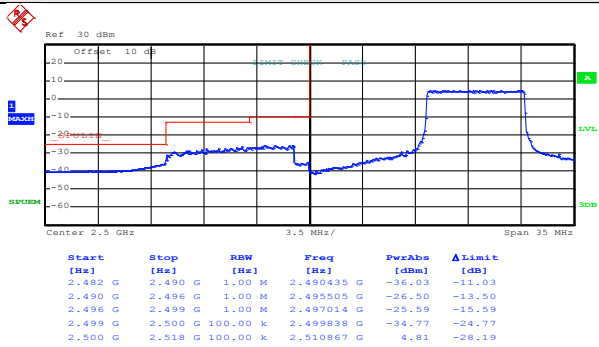

Test Mode: LTE band 7(QPSK RB Size 1 & RB Offset 0)

Date: 9.JUN.2017 19:55:08

Lowest channel

Date: 9.JUN.2017 19:46:34

Highest channel

Test Mode: LTE band 7(QPSK RB Size 1 & RB Offset 74)

Date: 8.JUN.2017 17:03:04

Lowest channel

Date: 9.JUN.2017 19:46:55

Highest channel

Test Mode:

LTE band 7(QPSK RB Size 36& RB Offset 0)

Date: 9.JUN.2017 19:45:03

Lowest channel

Date: 9.JUN.2017 19:47:25

Highest channel

Test Mode:

LTE band 7(QPSK RB Size 36& RB Offset 37)

Date: 9.JUN.2017 19:45:33

Lowest channel

Date: 9.JUN.2017 19:47:45

Highest channel

Test Mode:

LTE band 7(QPSK RB Size 75& RB Offset 0)

Date: 9.JUN.2017 19:45:58

Lowest channel

Date: 9.JUN.2017 19:48:10

Highest channel

Test Mode:

LTE band 7(16QAM RB Size 1& RB Offset 0)

Date: 9.JUN.2017 19:55:19