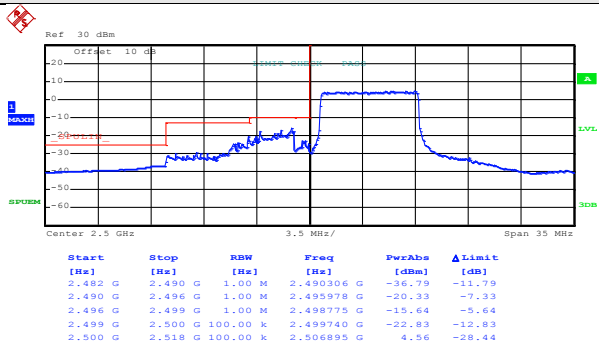

Test Mode: LTE band 7(QPSK RB Size 1 & RB Offset 0)

Date: 9.JUN.2017 19:55:08

Lowest channel

Date: 9.JUN.2017 19:46:34

Highest channel

Test Mode: LTE band 7(QPSK RB Size 1 & RB Offset 74)

Date: 8.JUN.2017 17:03:04

Lowest channel

Date: 9.JUN.2017 19:46:55

Highest channel

Test Mode:

LTE band 7(QPSK RB Size 36& RB Offset 0)

Date: 9.JUN.2017 19:45:03

Lowest channel

Date: 9.JUN.2017 19:47:25

Highest channel

Test Mode:

LTE band 7(QPSK RB Size 36& RB Offset 37)

Date: 9.JUN.2017 19:45:33

Lowest channel

Date: 9.JUN.2017 19:47:45

Highest channel

Test Mode:

LTE band 7(QPSK RB Size 75& RB Offset 0)

Date: 9.JUN.2017 19:45:58

Lowest channel

Date: 9.JUN.2017 19:48:10

Highest channel

Test Mode:

LTE band 7(16QAM RB Size 1& RB Offset 0)

Date: 9.JUN.2017 19:55:19