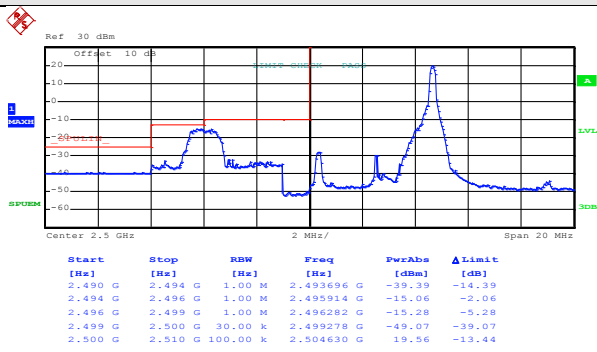

Test Mode:

LTE band 7(QPSK RB Size 25& RB Offset 0)

Date: 9.JUN.2017 19:26:11

Lowest channel

Date: 9.JUN.2017 19:28:20

Highest channel

Test Mode:

LTE band 7(16QAM RB Size 1& RB Offset 0)

Date: 9.JUN.2017 19:24:36

Lowest channel

Date: 9.JUN.2017 19:26:53

Highest channel

Test Mode:

LTE band 7(16QAM RB Size 1& RB Offset 24)

Date: 9.JUN.2017 19:24:58

Lowest channel

Date: 9.JUN.2017 19:27:15

Highest channel

Test Mode:

LTE band 7(16QAM RB Size 12& RB Offset 0)

Date: 9.JUN.2017 19:25:22

Lowest channel

Date: 9.JUN.2017 19:27:37

Highest channel