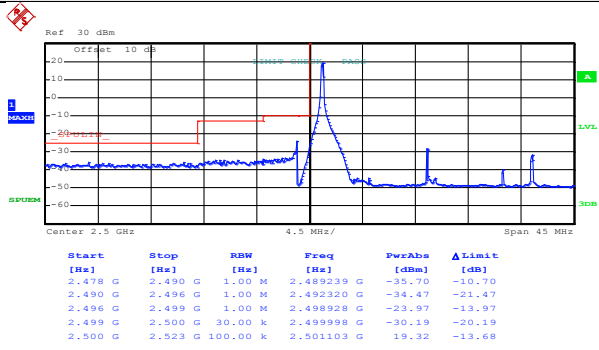

LTE band 7(16QAM RB Size 36& RB Offset 37)

Date: 9.JUN.2017 19:45:42

Lowest channel

Date: 9.JUN.2017 19:47:53

Highest channel

Test Mode:

LTE band 7(16QAM RB Size 75& RB Offset 0)

Date: 9.JUN.2017 19:46:04

Lowest channel

Date: 9.JUN.2017 19:48:16

Highest channel

20MHz:

Test Mode: LTE band 7(QPSK RB Size 1& RB Offset 0)

Date: 9.JUN.2017 19:49:18

Lowest channel

Date: 9.JUN.2017 19:51:45

Highest channel

Test Mode: LTE band 7(QPSK RB Size 1& RB Offset 99)

Date: 9.JUN.2017 19:49:48

Lowest channel

Date: 9.JUN.2017 19:52:01

Highest channel

Test Mode:

LTE band 7(QPSK RB Size 50& RB Offset 0)

Date: 9.JUN.2017 19:50:18

Lowest channel

Date: 9.JUN.2017 19:52:46

Highest channel

Test Mode:

LTE band 7(QPSK RB Size 50& RB Offset 49)

Date: 9.JUN.2017 19:50:39

Lowest channel