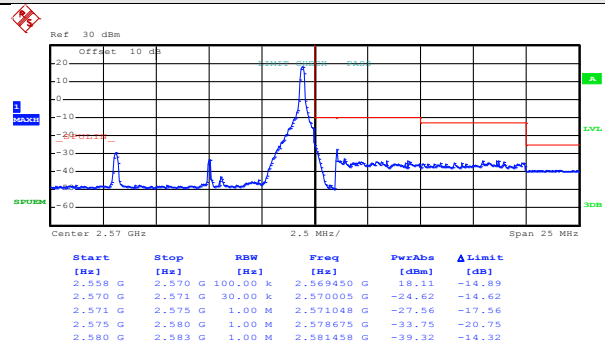

Lowest channel

Date: 9.JUN.2017 19:40:35

Highest channel

Test Mode:

LTE band 7(QPSK RB Size 50& RB Offset 0)

Date: 9.JUN.2017 19:38:48

Lowest channel

Date: 9.JUN.2017 19:41:00

Highest channel

Test Mode:

LTE band 7(16QAM RB Size 1& RB Offset 0)

Date: 9.JUN.2017 19:36:55

Lowest channel

Date: 9.JUN.2017 19:39:39

Highest channel

Test Mode:

LTE band 7(16QAM RB Size 1& RB Offset 49)

Date: 9.JUN.2017 19:37:18

Lowest channel

Date: 9.JUN.2017 19:39:57

Highest channel

Test Mode:

LTE band 7(16QAM RB Size 25& RB Offset 0)

Date: 9.JUN.2017 19:38:01

Lowest channel

Date: 9.JUN.2017 19:40:23

Highest channel

Test Mode:

LTE band 7(16QAM RB Size 25& RB Offset 24)

Date: 9.JUN.2017 19:38:25

Lowest channel

Date: 9.JUN.2017 19:40:45