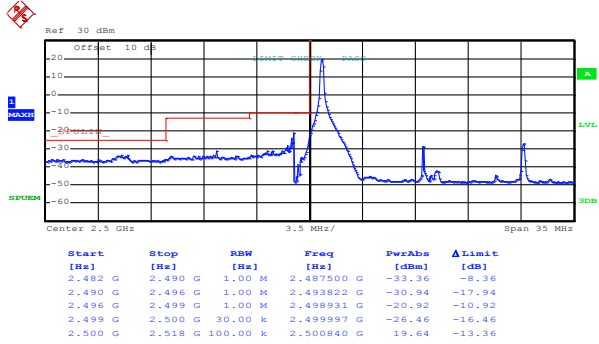

Lowest channel

Date: 9.JUN.2017 19:40:23

Highest channel

Test Mode:

LTE band 7(16QAM RB Size 25& RB Offset 24)

Date: 9.JUN.2017 19:38:25

Lowest channel

Date: 9.JUN.2017 19:40:45

Highest channel

Test Mode:

LTE band 7(16QAM RB Size 50& RB Offset 0)

Date: 9.JUN.2017 19:38:56

Lowest channel

Date: 9.JUN.2017 19:41:07

Highest channel

15MHz:

Test Mode: LTE band 7(QPSK RB Size 1 & RB Offset 0)

Date: 9.JUN.2017 19:55:08

Lowest channel

Date: 9.JUN.2017 19:46:34

Highest channel

Test Mode: LTE band 7(QPSK RB Size 1 & RB Offset 74)

Date: 8.JUN.2017 17:03:04

Lowest channel

Date: 9.JUN.2017 19:46:55

Highest channel

Test Mode:

LTE band 7(QPSK RB Size 36& RB Offset 0)

Date: 9.JUN.2017 19:45:03

Lowest channel

Date: 9.JUN.2017 19:47:25