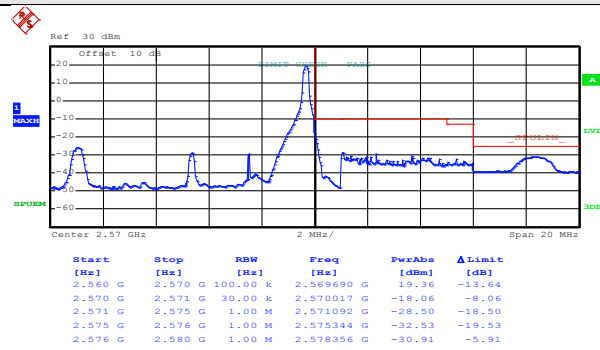

Appendix D: Band Edge LTE band 7 Test Results

5MHz:

Test Mode: LTE band 7(QPSK RB Size 1& RB Offset 0)

Date: 9.JUN.2017 19:24:22

Lowest channel

Date: 9.JUN.2017 19:26:43

Highest channel

Test Mode: LTE band 7(QPSK RB Size 1& RB Offset 24)

Date: 9.JUN.2017 19:24:49

Lowest channel

Date: 9.JUN.2017 19:27:06

Highest channel

Test Mode:

LTE band 7(QPSK RB Size 12& RB Offset 0)

Date: 9.JUN.2017 19:25:11

Lowest channel

Date: 9.JUN.2017 19:27:30

Highest channel

Test Mode:

LTE band 7(QPSK RB Size 12& RB Offset 11)

Date: 9.JUN.2017 19:25:37

Lowest channel

Date: 9.JUN.2017 19:27:50

Highest channel