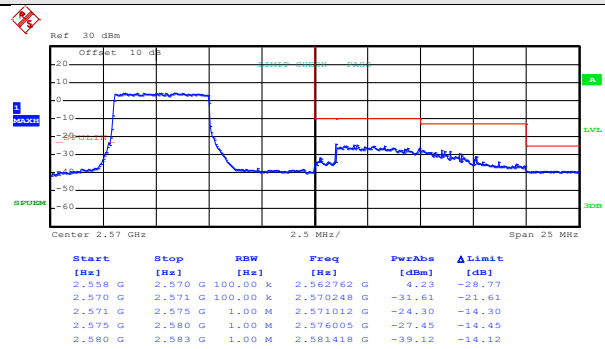

Highest channel

Test Mode:

LTE band 7(16QAM RB Size 1& RB Offset 0)

Date: 9.JUN.2017 19:36:55

Lowest channel

Date: 9.JUN.2017 19:39:39

Highest channel

Test Mode:

LTE band 7(16QAM RB Size 1& RB Offset 49)

Date: 9.JUN.2017 19:37:18

Lowest channel

Date: 9.JUN.2017 19:39:57

Highest channel

Test Mode:

LTE band 7(16QAM RB Size 25& RB Offset 0)

Date: 9.JUN.2017 19:38:01

Lowest channel

Date: 9.JUN.2017 19:40:23

Highest channel

Test Mode:

LTE band 7(16QAM RB Size 25& RB Offset 24)

Date: 9.JUN.2017 19:38:25

Lowest channel

Date: 9.JUN.2017 19:40:45

Highest channel

Test Mode:

LTE band 7(16QAM RB Size 50& RB Offset 0)

Date: 9.JUN.2017 19:38:56

Lowest channel

Date: 9.JUN.2017 19:41:07

Highest channel

15MHz: