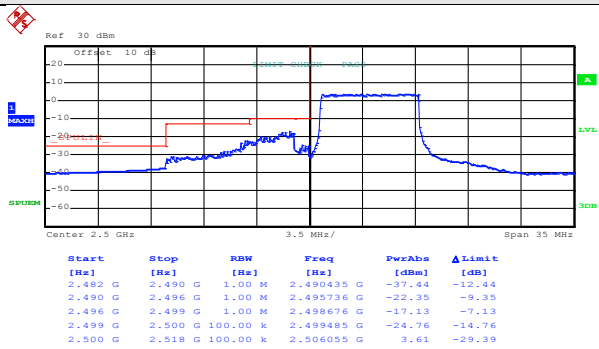

LTE band 7(QPSK RB Size 75& RB Offset 0)

Date: 9.JUN.2017 19:45:58

Lowest channel

Date: 9.JUN.2017 19:48:10

Highest channel

Test Mode:

LTE band 7(16QAM RB Size 1& RB Offset 0)

Date: 9.JUN.2017 19:55:19

Lowest channel

Date: 9.JUN.2017 19:46:43

Highest channel

Test Mode:

LTE band 7(16QAM RB Size 1& RB Offset 74)

Date: 8.JUN.2017 17:03:14

Lowest channel

Date: 9.JUN.2017 19:47:03

Highest channel

Test Mode:

LTE band 7(16QAM RB Size 36& RB Offset 0)

Date: 9.JUN.2017 19:45:18

Lowest channel

Date: 9.JUN.2017 19:47:33

Highest channel

Test Mode:

LTE band 7(16QAM RB Size 36& RB Offset 37)

Date: 9.JUN.2017 19:45:42

Lowest channel

Date: 9.JUN.2017 19:47:53

Highest channel

Test Mode:

LTE band 7(16QAM RB Size 75& RB Offset 0)

Date: 9.JUN.2017 19:46:04