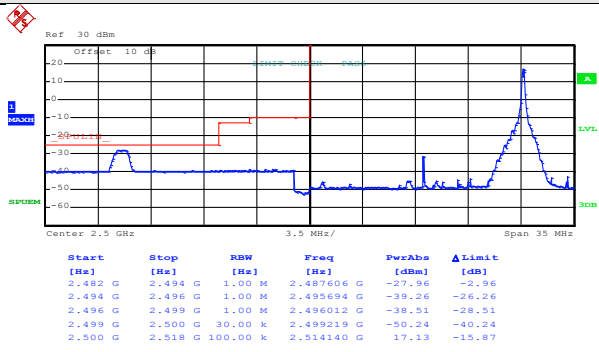

LTE band 7(QPSK RB Size 75& RB Offset 0)

Date: 9.JUN.2017 19:45:58

Lowest channel

Date: 9.JUN.2017 19:48:10

Highest channel

Test Mode:

LTE band 7(16QAM RB Size 1& RB Offset 0)

Date: 9.JUN.2017 19:55:19

Lowest channel

Date: 9.JUN.2017 19:46:43

Highest channel

Test Mode:

LTE band 7(16QAM RB Size 1& RB Offset 74)

Date: 8.JUN.2017 17:03:14

Lowest channel

Date: 9.JUN.2017 19:47:03

Highest channel

Test Mode:

LTE band 7(16QAM RB Size 36& RB Offset 0)

Date: 9.JUN.2017 19:45:18

Lowest channel

Date: 9.JUN.2017 19:47:33

Highest channel

Test Mode:

LTE band 7(16QAM RB Size 36& RB Offset 37)

Date: 9.JUN.2017 19:45:42

Lowest channel

Date: 9.JUN.2017 19:47:53

Highest channel

Test Mode:

LTE band 7(16QAM RB Size 75& RB Offset 0)

Date: 9.JUN.2017 19:46:04