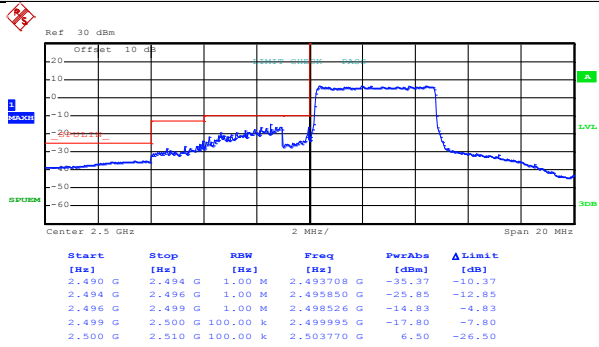

Date: 9.JUN.2017 19:24:49

Lowest channel

Date: 9.JUN.2017 19:27:06

Highest channel

Test Mode:

LTE band 7(QPSK RB Size 12& RB Offset 0)

Date: 9.JUN.2017 19:25:11

Lowest channel

Date: 9.JUN.2017 19:27:30

Highest channel

Test Mode:

LTE band 7(QPSK RB Size 12& RB Offset 11)

Date: 9.JUN.2017 19:25:37

Lowest channel

Date: 9.JUN.2017 19:27:50

Highest channel

Test Mode:

LTE band 7(QPSK RB Size 25& RB Offset 0)

Date: 9.JUN.2017 19:26:11

Lowest channel

Date: 9.JUN.2017 19:28:20

Highest channel

Test Mode:

LTE band 7(16QAM RB Size 1& RB Offset 0)

Date: 9.JUN.2017 19:24:36

Lowest channel

Date: 9.JUN.2017 19:26:53

Highest channel

Test Mode:

LTE band 7(16QAM RB Size 1& RB Offset 24)

Date: 9.JUN.2017 19:24:58

Lowest channel