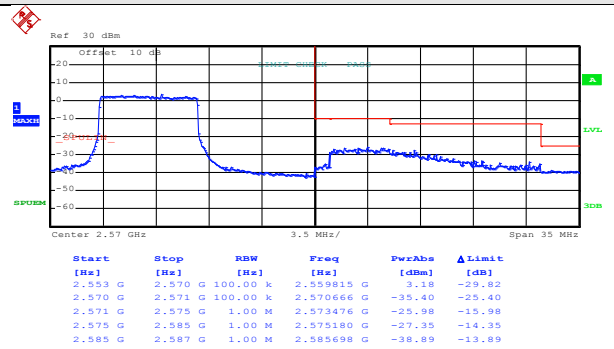

Lowest channel

Date: 9.JUN.2017 19:46:43

Highest channel

Test Mode:

LTE band 7(16QAM RB Size 1& RB Offset 74)

Date: 8.JUN.2017 17:03:14

Lowest channel

Date: 9.JUN.2017 19:47:03

Highest channel

Test Mode:

LTE band 7(16QAM RB Size 36& RB Offset 0)

Date: 9.JUN.2017 19:45:18

Lowest channel

Date: 9.JUN.2017 19:47:33

Highest channel

Test Mode:

LTE band 7(16QAM RB Size 36& RB Offset 37)

Date: 9.JUN.2017 19:45:42

Lowest channel

Date: 9.JUN.2017 19:47:53

Highest channel

Test Mode:

LTE band 7(16QAM RB Size 75& RB Offset 0)

Date: 9.JUN.2017 19:46:04

Lowest channel

Date: 9.JUN.2017 19:48:16

Highest channel

20MHz:

Test Mode: LTE band 7(QPSK RB Size 1& RB Offset 0)

Date: 9.JUN.2017 19:49:18

Lowest channel

Date: 9.JUN.2017 19:51:45