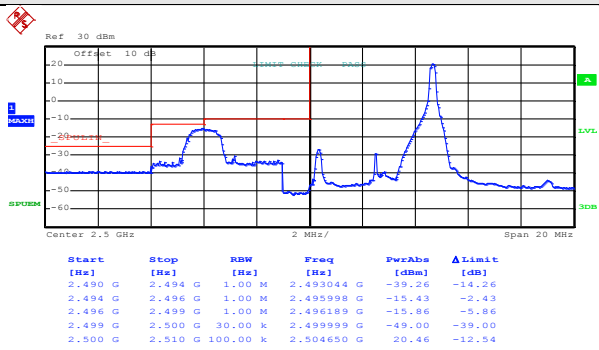

Appendix D: Band Edge LTE band 7 Test Results

5MHz:

Test Mode: LTE band 7(QPSK RB Size 1& RB Offset 0)

Date: 9.JUN.2017 19:24:22

Lowest channel

Date: 9.JUN.2017 19:26:43

Highest channel

Test Mode: LTE band 7(QPSK RB Size 1& RB Offset 24)

Date: 9.JUN.2017 19:24:49

Lowest channel

Date: 9.JUN.2017 19:27:06

Highest channel

Test Mode:

LTE band 7(QPSK RB Size 12& RB Offset 0)

Date: 9.JUN.2017 19:25:11

Lowest channel

Date: 9.JUN.2017 19:27:30

Highest channel

Test Mode:

LTE band 7(QPSK RB Size 12& RB Offset 11)

Date: 9.JUN.2017 19:25:37

Lowest channel

Date: 9.JUN.2017 19:27:50

Highest channel