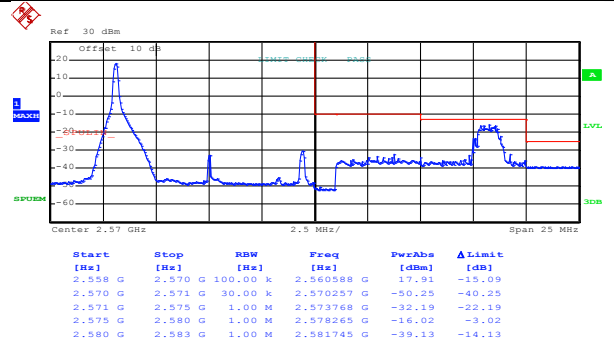

Lowest channel

Date: 9.JUN.2017 19:40:35

Highest channel

Test Mode:

LTE band 7(QPSK RB Size 50& RB Offset 0)

Date: 9.JUN.2017 19:38:48

Lowest channel

Date: 9.JUN.2017 19:41:00

Highest channel

Test Mode:

LTE band 7(16QAM RB Size 1& RB Offset 0)

Date: 9.JUN.2017 19:36:55

Lowest channel

Date: 9.JUN.2017 19:39:39

Highest channel

Test Mode:

LTE band 7(16QAM RB Size 1& RB Offset 49)

Date: 9.JUN.2017 19:37:18

Lowest channel

Date: 9.JUN.2017 19:39:57

Highest channel

Test Mode:

LTE band 7(16QAM RB Size 25& RB Offset 0)

Date: 9.JUN.2017 19:38:01

Lowest channel

Date: 9.JUN.2017 19:40:23

Highest channel

Test Mode:

LTE band 7(16QAM RB Size 25& RB Offset 24)

Date: 9.JUN.2017 19:38:25

Lowest channel

Date: 9.JUN.2017 19:40:45