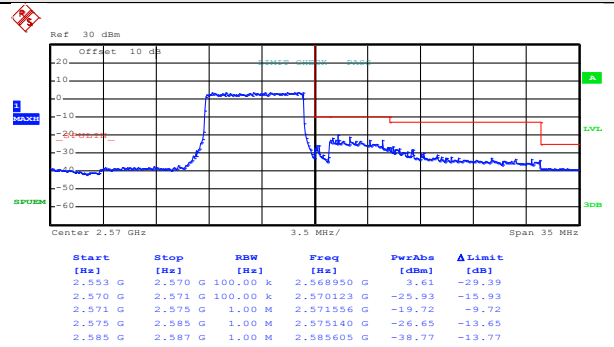

Lowest channel

Date: 9.JUN.2017 19:46:55

Highest channel

Test Mode:

LTE band 7(QPSK RB Size 36& RB Offset 0)

Date: 9.JUN.2017 19:45:03

Lowest channel

Date: 9.JUN.2017 19:47:25

Highest channel

Test Mode:

LTE band 7(QPSK RB Size 36& RB Offset 37)

Date: 9.JUN.2017 19:45:33

Lowest channel

Date: 9.JUN.2017 19:47:45

Highest channel

Test Mode:

LTE band 7(QPSK RB Size 75& RB Offset 0)

Date: 9.JUN.2017 19:45:58

Lowest channel

Date: 9.JUN.2017 19:48:10

Highest channel

Test Mode:

LTE band 7(16QAM RB Size 1& RB Offset 0)

Date: 9.JUN.2017 19:55:19

Lowest channel

Date: 9.JUN.2017 19:46:43

Highest channel

Test Mode:

LTE band 7(16QAM RB Size 1& RB Offset 74)

Date: 8.JUN.2017 17:03:14

Lowest channel

Date: 9.JUN.2017 19:47:03