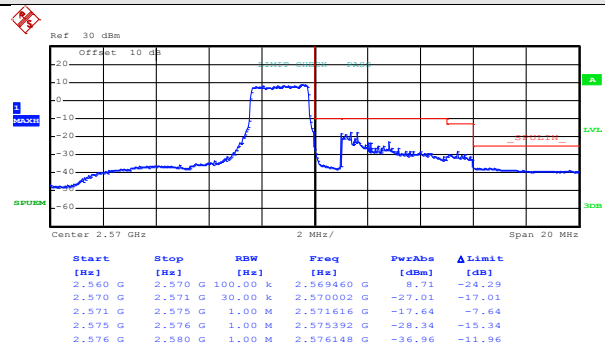

Date: 9.JUN.2017 19:24:49

Lowest channel

Date: 9.JUN.2017 19:27:06

Highest channel

Test Mode:

LTE band 7(QPSK RB Size 12& RB Offset 0)

Date: 9.JUN.2017 19:25:11

Lowest channel

Date: 9.JUN.2017 19:27:30

Highest channel

Test Mode:

LTE band 7(QPSK RB Size 12& RB Offset 11)

Date: 9.JUN.2017 19:25:37

Lowest channel

Date: 9.JUN.2017 19:27:50

Highest channel

Test Mode:

LTE band 7(QPSK RB Size 25& RB Offset 0)

Date: 9.JUN.2017 19:26:11

Lowest channel

Date: 9.JUN.2017 19:28:20

Highest channel

Test Mode:

LTE band 7(16QAM RB Size 1& RB Offset 0)

Date: 9.JUN.2017 19:24:36

Lowest channel

Date: 9.JUN.2017 19:26:53

Highest channel

Test Mode:

LTE band 7(16QAM RB Size 1& RB Offset 24)

Date: 9.JUN.2017 19:24:58

Lowest channel