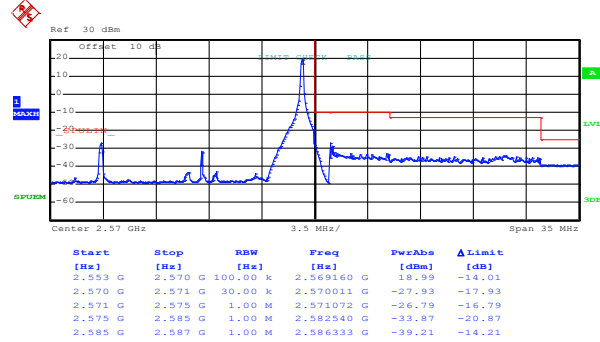

Highest channel

Test Mode:

LTE band 7(16QAM RB Size 50& RB Offset 0)

Date: 9.JUN.2017 19:38:56

Lowest channel

Date: 9.JUN.2017 19:41:07

Highest channel

15MHz:

Test Mode: LTE band 7(QPSK RB Size 1 & RB Offset 0)

Date: 9.JUN.2017 19:55:08

Lowest channel

Date: 9.JUN.2017 19:46:34

Highest channel

Test Mode: LTE band 7(QPSK RB Size 1 & RB Offset 74)

Date: 8.JUN.2017 17:03:04

Lowest channel

Date: 9.JUN.2017 19:46:55

Highest channel

Test Mode:

LTE band 7(QPSK RB Size 36& RB Offset 0)

Date: 9.JUN.2017 19:45:03

Lowest channel

Date: 9.JUN.2017 19:47:25

Highest channel

Test Mode:

LTE band 7(QPSK RB Size 36& RB Offset 37)

Date: 9.JUN.2017 19:45:33

Lowest channel

Date: 9.JUN.2017 19:47:45

Highest channel

Test Mode: