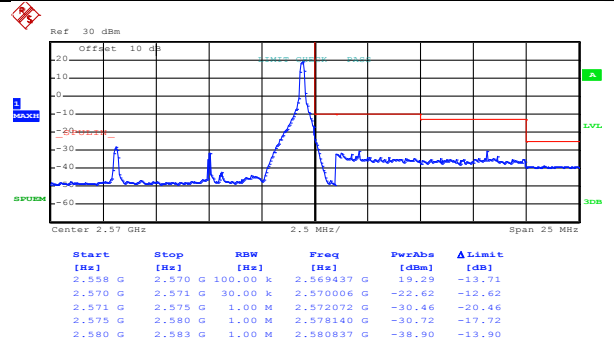

Date: 9.JUN.2017 19:26:18

Date: 9.JUN.2017 19:28:28

Lowest channel

Highest channel

10MHz:

Test Mode: LTE band 7(QPSK RB Size 1& RB Offset 0)

Date: 9.JUN.2017 19:36:42

Lowest channel

Date: 9.JUN.2017 19:39:31

Highest channel

Test Mode: LTE band 7(QPSK RB Size 1& RB Offset 49)

Date: 9.JUN.2017 19:37:08

Lowest channel

Date: 9.JUN.2017 19:39:49

Highest channel

Test Mode:

LTE band 7(QPSK RB Size 25& RB Offset 0)

Date: 9.JUN.2017 19:37:53

Lowest channel

Date: 9.JUN.2017 19:40:15

Highest channel

Test Mode:

LTE band 7(QPSK RB Size 25& RB Offset 24)

Date: 9.JUN.2017 19:38:12

Lowest channel

Date: 9.JUN.2017 19:40:35

Highest channel

Test Mode:

LTE band 7(QPSK RB Size 50& RB Offset 0)

Date: 9.JUN.2017 19:38:48

Lowest channel

Date: 9.JUN.2017 19:41:00