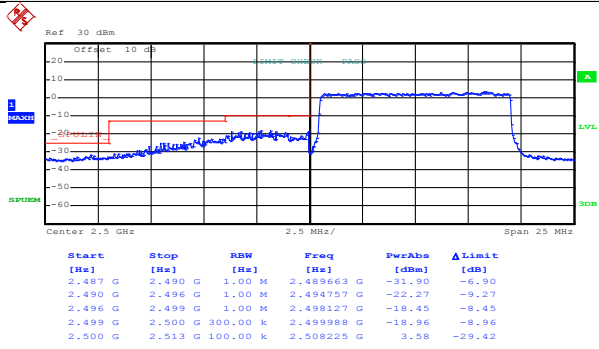

LTE band 7(16QAM RB Size 1& RB Offset 49)

Date: 9.JUN.2017 19:37:18

Lowest channel

Date: 9.JUN.2017 19:39:57

Highest channel

Test Mode:

LTE band 7(16QAM RB Size 25& RB Offset 0)

Date: 9.JUN.2017 19:38:01

Lowest channel

Date: 9.JUN.2017 19:40:23

Highest channel

Test Mode:

LTE band 7(16QAM RB Size 25& RB Offset 24)

Date: 9.JUN.2017 19:38:25

Lowest channel

Date: 9.JUN.2017 19:40:45

Highest channel

Test Mode:

LTE band 7(16QAM RB Size 50& RB Offset 0)

Date: 9.JUN.2017 19:38:56

Lowest channel

Date: 9.JUN.2017 19:41:07

Highest channel

15MHz:

Test Mode: LTE band 7(QPSK RB Size 1 & RB Offset 0)

Date: 9.JUN.2017 19:55:08

Lowest channel

Date: 9.JUN.2017 19:46:34

Highest channel

Test Mode: LTE band 7(QPSK RB Size 1 & RB Offset 74)

Date: 8.JUN.2017 17:03:04