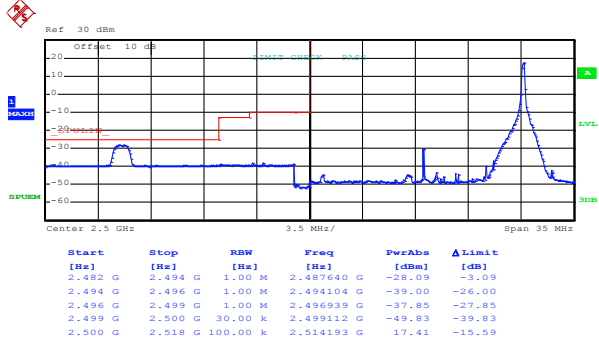

Highest channel

Test Mode:

LTE band 7(16QAM RB Size 50& RB Offset 0)

Date: 9.JUN.2017 19:38:56

Lowest channel

Date: 9.JUN.2017 19:41:07

Highest channel

15MHz:

Test Mode: LTE band 7(QPSK RB Size 1 & RB Offset 0)

Date: 9.JUN.2017 19:55:08

Lowest channel

Date: 9.JUN.2017 19:46:34

Highest channel

Test Mode: LTE band 7(QPSK RB Size 1 & RB Offset 74)

Date: 8.JUN.2017 17:03:04

Lowest channel

Date: 9.JUN.2017 19:46:55

Highest channel

Test Mode:

LTE band 7(QPSK RB Size 36& RB Offset 0)

Date: 9.JUN.2017 19:45:03

Lowest channel

Date: 9.JUN.2017 19:47:25

Highest channel

Test Mode:

LTE band 7(QPSK RB Size 36& RB Offset 37)

Date: 9.JUN.2017 19:45:33

Lowest channel

Date: 9.JUN.2017 19:47:45

Highest channel

Test Mode: