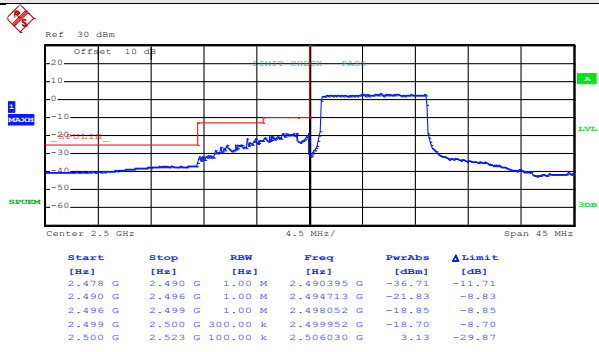

Lowest channel

Date: 9.JUN.2017 19:48:16

Highest channel

20MHz:

Test Mode: LTE band 7(QPSK RB Size 1& RB Offset 0)

Date: 9.JUN.2017 19:49:18

Lowest channel

Date: 9.JUN.2017 19:51:45

Highest channel

Test Mode: LTE band 7(QPSK RB Size 1& RB Offset 99)

Date: 9.JUN.2017 19:49:48

Lowest channel

Date: 9.JUN.2017 19:52:01

Highest channel

Test Mode:

LTE band 7(QPSK RB Size 50& RB Offset 0)

Date: 9.JUN.2017 19:50:18

Lowest channel

Date: 9.JUN.2017 19:52:46

Highest channel

Test Mode:

LTE band 7(QPSK RB Size 50& RB Offset 49)

Date: 9.JUN.2017 19:50:39

Lowest channel

Date: 9.JUN.2017 19:53:14

Highest channel

Test Mode:

LTE band 7(QPSK RB Size 100& RB Offset 0)

Date: 9.JUN.2017 19:50:59

Lowest channel

Date: 9.JUN.2017 19:53:39

Highest channel