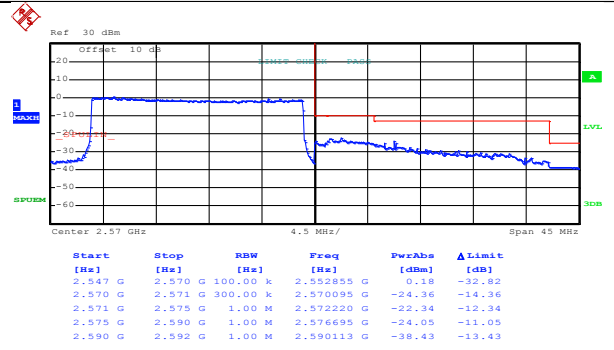

Highest channel

Test Mode: LTE band 7(QPSK RB Size 1& RB Offset 99)

Date: 9.JUN.2017 19:49:48

Lowest channel

Date: 9.JUN.2017 19:52:01

Highest channel

Test Mode:

LTE band 7(QPSK RB Size 50& RB Offset 0)

Date: 9.JUN.2017 19:50:18

Lowest channel

Date: 9.JUN.2017 19:52:46

Highest channel

Test Mode:

LTE band 7(QPSK RB Size 50& RB Offset 49)

Date: 9.JUN.2017 19:50:39

Lowest channel

Date: 9.JUN.2017 19:53:14

Highest channel

Test Mode:

LTE band 7(QPSK RB Size 100& RB Offset 0)

Date: 9.JUN.2017 19:50:59

Lowest channel

Date: 9.JUN.2017 19:53:39

Highest channel

Test Mode:

LTE band 7(16QAM RB Size 1& RB Offset 0)

Date: 9.JUN.2017 19:49:26

Lowest channel

Date: 9.JUN.2017 19:51:52

Highest channel

Test Mode:

LTE band 7(16QAM RB Size 1& RB Offset 99)