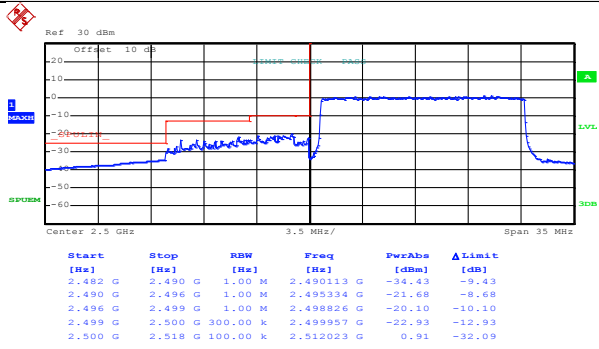

Highest channel

Test Mode:

LTE band 7(16QAM RB Size 36& RB Offset 0)

Date: 9.JUN.2017 19:45:18

Lowest channel

Date: 9.JUN.2017 19:47:33

Highest channel

Test Mode:

LTE band 7(16QAM RB Size 36& RB Offset 37)

Date: 9.JUN.2017 19:45:42

Lowest channel

Date: 9.JUN.2017 19:47:53

Highest channel

Test Mode:

LTE band 7(16QAM RB Size 75& RB Offset 0)

Date: 9.JUN.2017 19:46:04

Lowest channel

Date: 9.JUN.2017 19:48:16

Highest channel

20MHz:

Test Mode: LTE band 7(QPSK RB Size 1& RB Offset 0)

Date: 9.JUN.2017 19:49:18

Lowest channel

Date: 9.JUN.2017 19:51:45

Highest channel

Test Mode: LTE band 7(QPSK RB Size 1& RB Offset 99)

Date: 9.JUN.2017 19:49:48

Lowest channel

Date: 9.JUN.2017 19:52:01

Highest channel

Test Mode:

LTE band 7(QPSK RB Size 50& RB Offset 0)