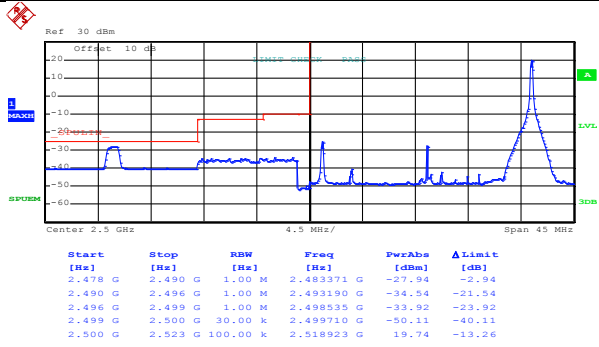

LTE band 7(16QAM RB Size 36& RB Offset 37)

Date: 9.JUN.2017 19:45:42

Lowest channel

Date: 9.JUN.2017 19:47:53

Highest channel

Test Mode:

LTE band 7(16QAM RB Size 75& RB Offset 0)

Date: 9.JUN.2017 19:46:04

Lowest channel

Date: 9.JUN.2017 19:48:16

Highest channel

20MHz:

Test Mode: LTE band 7(QPSK RB Size 1& RB Offset 0)

Date: 9.JUN.2017 19:49:18

Lowest channel

Date: 9.JUN.2017 19:51:45

Highest channel

Test Mode: LTE band 7(QPSK RB Size 1& RB Offset 99)

Date: 9.JUN.2017 19:49:48

Lowest channel

Date: 9.JUN.2017 19:52:01

Highest channel

Test Mode:

LTE band 7(QPSK RB Size 50& RB Offset 0)

Date: 9.JUN.2017 19:50:18

Lowest channel

Date: 9.JUN.2017 19:52:46

Highest channel

Test Mode:

LTE band 7(QPSK RB Size 50& RB Offset 49)

Date: 9.JUN.2017 19:50:39

Lowest channel