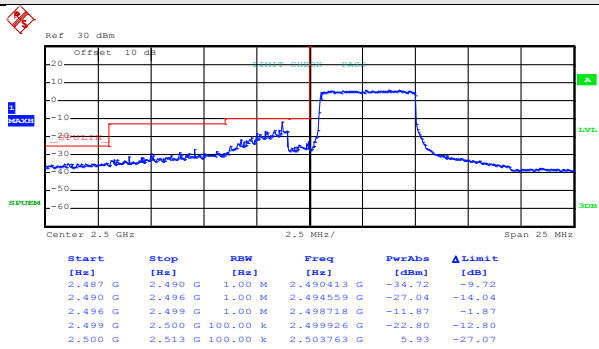

Highest channel

Test Mode:

LTE band 7(16QAM RB Size 1& RB Offset 0)

Date: 9.JUN.2017 19:36:55

Lowest channel

Date: 9.JUN.2017 19:39:39

Highest channel

Test Mode:

LTE band 7(16QAM RB Size 1& RB Offset 49)

Date: 9.JUN.2017 19:37:18

Lowest channel

Date: 9.JUN.2017 19:39:57

Highest channel

Test Mode:

LTE band 7(16QAM RB Size 25& RB Offset 0)

Date: 9.JUN.2017 19:38:01

Lowest channel

Date: 9.JUN.2017 19:40:23

Highest channel

Test Mode:

LTE band 7(16QAM RB Size 25& RB Offset 24)

Date: 9.JUN.2017 19:38:25

Lowest channel

Date: 9.JUN.2017 19:40:45

Highest channel

Test Mode:

LTE band 7(16QAM RB Size 50& RB Offset 0)

Date: 9.JUN.2017 19:38:56

Lowest channel

Date: 9.JUN.2017 19:41:07

Highest channel

15MHz: