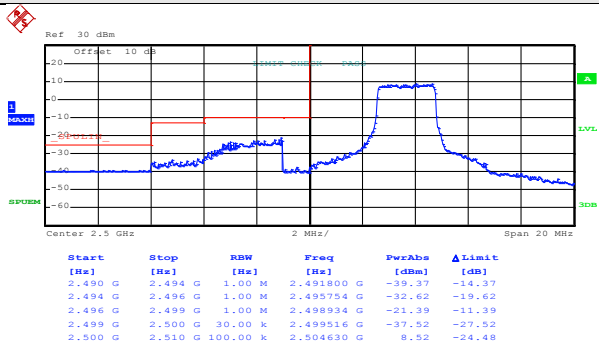

Date: 9.JUN.2017 19:24:36

Lowest channel

Date: 9.JUN.2017 19:26:53

Highest channel

Test Mode:

LTE band 7(16QAM RB Size 1& RB Offset 24)

Date: 9.JUN.2017 19:24:58

Lowest channel

Date: 9.JUN.2017 19:27:15

Highest channel

Test Mode:

LTE band 7(16QAM RB Size 12& RB Offset 0)

Date: 9.JUN.2017 19:25:22

Lowest channel

Date: 9.JUN.2017 19:27:37

Highest channel

Test Mode:

LTE band 7(16QAM RB Size 12& RB Offset 11)

Date: 9.JUN.2017 19:25:46

Date: 9.JUN.2017 19:27:58

Lowest channel

Highest channel

Test Mode:

LTE band 7(16QAM RB Size 25& RB Offset 0)

Date: 9.JUN.2017 19:26:18

Date: 9.JUN.2017 19:28:28

Lowest channel

Highest channel

10MHz:

Test Mode: LTE band 7(QPSK RB Size 1& RB Offset 0)

Date: 9.JUN.2017 19:36:42

Lowest channel