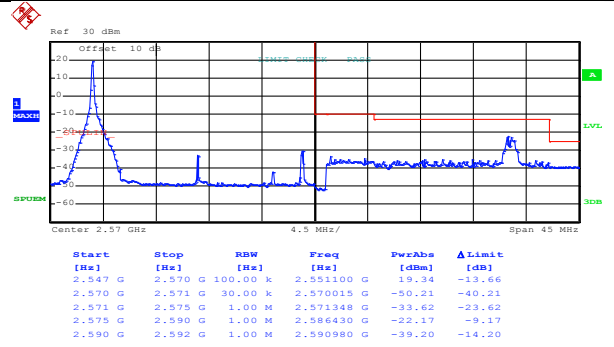

Date: 9.JUN.2017 19:50:18

Lowest channel

Date: 9.JUN.2017 19:52:46

Highest channel

Test Mode:

LTE band 7(QPSK RB Size 50& RB Offset 49)

Date: 9.JUN.2017 19:50:39

Lowest channel

Date: 9.JUN.2017 19:53:14

Highest channel

Test Mode:

LTE band 7(QPSK RB Size 100& RB Offset 0)

Date: 9.JUN.2017 19:50:59

Lowest channel

Date: 9.JUN.2017 19:53:39

Highest channel

Test Mode:

LTE band 7(16QAM RB Size 1& RB Offset 0)

Date: 9.JUN.2017 19:49:26

Lowest channel

Date: 9.JUN.2017 19:51:52

Highest channel

Test Mode:

LTE band 7(16QAM RB Size 1& RB Offset 99)

Date: 9.JUN.2017 19:50:01

Lowest channel

Date: 9.JUN.2017 19:52:10

Highest channel

Test Mode:

LTE band 7(16QAM RB Size 50& RB Offset 0)

Date: 9.JUN.2017 19:50:28

Lowest channel