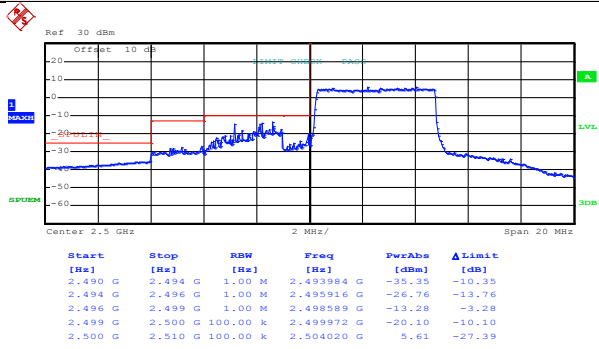

Date: 9.JUN.2017 19:27:15

Highest channel

Test Mode:

LTE band 7(16QAM RB Size 12& RB Offset 0)

Date: 9.JUN.2017 19:25:22

Lowest channel

Date: 9.JUN.2017 19:27:37

Highest channel

Test Mode:

LTE band 7(16QAM RB Size 12& RB Offset 11)

Date: 9.JUN.2017 19:25:46

Date: 9.JUN.2017 19:27:58

Lowest channel

Highest channel

Test Mode:

LTE band 7(16QAM RB Size 25& RB Offset 0)

Date: 9.JUN.2017 19:26:18

Date: 9.JUN.2017 19:28:28

Lowest channel

Highest channel

10MHz:

Test Mode: LTE band 7(QPSK RB Size 1& RB Offset 0)

Date: 9.JUN.2017 19:36:42

Lowest channel

Date: 9.JUN.2017 19:39:31

Highest channel

Test Mode: LTE band 7(QPSK RB Size 1& RB Offset 49)

Date: 9.JUN.2017 19:37:08

Lowest channel

Date: 9.JUN.2017 19:39:49

Highest channel

Test Mode: