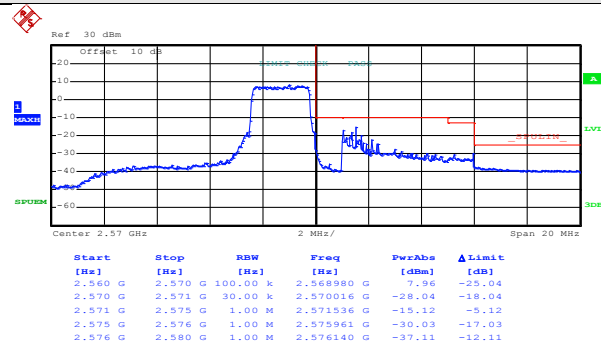

Date: 9.JUN.2017 19:24:36

Lowest channel

Date: 9.JUN.2017 19:26:53

Highest channel

Test Mode:

LTE band 7(16QAM RB Size 1& RB Offset 24)

Date: 9.JUN.2017 19:24:58

Lowest channel

Date: 9.JUN.2017 19:27:15

Highest channel

Test Mode:

LTE band 7(16QAM RB Size 12& RB Offset 0)

Date: 9.JUN.2017 19:25:22

Lowest channel

Date: 9.JUN.2017 19:27:37

Highest channel

Test Mode:

LTE band 7(16QAM RB Size 12& RB Offset 11)

Date: 9.JUN.2017 19:25:46

Date: 9.JUN.2017 19:27:58

Lowest channel

Highest channel

Test Mode:

LTE band 7(16QAM RB Size 25& RB Offset 0)

Date: 9.JUN.2017 19:26:18

Date: 9.JUN.2017 19:28:28

Lowest channel

Highest channel

10MHz:

Test Mode: LTE band 7(QPSK RB Size 1& RB Offset 0)

Date: 9.JUN.2017 19:36:42

Lowest channel