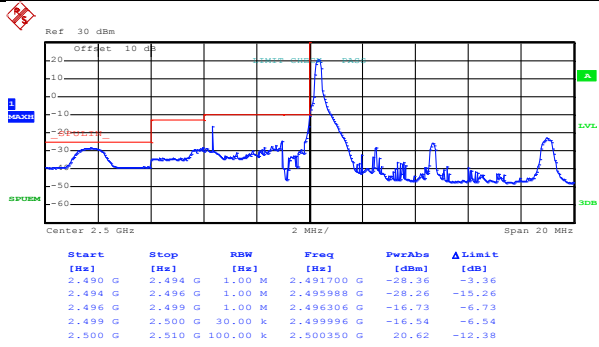

Appendix D: Band Edge LTE band 7 Test Results

5MHz:

Test Mode: LTE band 7(QPSK RB Size 1& RB Offset 0)

Date: 9.JUN.2017 19:24:22

Lowest channel

Date: 9.JUN.2017 19:26:43

Highest channel

Test Mode: LTE band 7(QPSK RB Size 1& RB Offset 24)

Date: 9.JUN.2017 19:24:49

Lowest channel

Date: 9.JUN.2017 19:27:06

Highest channel

Test Mode:

LTE band 7(QPSK RB Size 12& RB Offset 0)

Date: 9.JUN.2017 19:25:11

Lowest channel

Date: 9.JUN.2017 19:27:30

Highest channel

Test Mode:

LTE band 7(QPSK RB Size 12& RB Offset 11)

Date: 9.JUN.2017 19:25:37

Lowest channel

Date: 9.JUN.2017 19:27:50

Highest channel