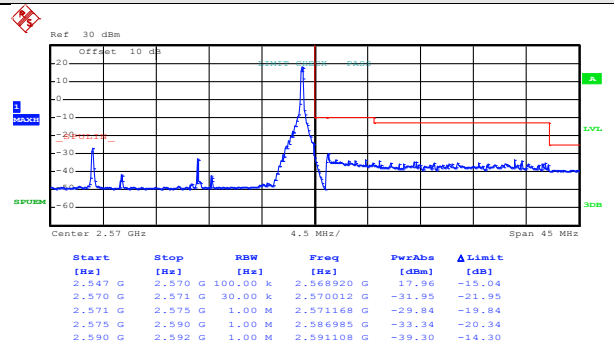

Date: 9.JUN.2017 19:53:14

Highest channel

Test Mode:

LTE band 7(QPSK RB Size 100& RB Offset 0)

Date: 9.JUN.2017 19:50:59

Lowest channel

Date: 9.JUN.2017 19:53:39

Highest channel

Test Mode:

LTE band 7(16QAM RB Size 1& RB Offset 0)

Date: 9.JUN.2017 19:49:26

Lowest channel

Date: 9.JUN.2017 19:51:52

Highest channel

Test Mode:

LTE band 7(16QAM RB Size 1& RB Offset 99)

Date: 9.JUN.2017 19:50:01

Lowest channel

Date: 9.JUN.2017 19:52:10

Highest channel

Test Mode:

LTE band 7(16QAM RB Size 50& RB Offset 0)

Date: 9.JUN.2017 19:50:28

Lowest channel

Date: 9.JUN.2017 19:52:59

Highest channel

Test Mode:

LTE band 7(16QAM RB Size 50& RB Offset 49)

Date: 9.JUN.2017 19:50:47

Lowest channel

Date: 9.JUN.2017 19:53:26

Highest channel