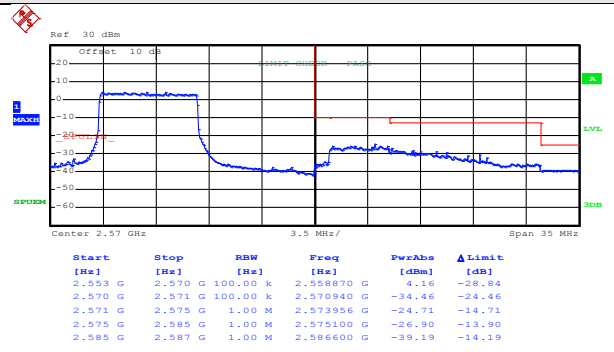

Test Mode: LTE band 7(QPSK RB Size 1 & RB Offset 0)

Date: 9.JUN.2017 19:55:08

Lowest channel

Date: 9.JUN.2017 19:46:34

Highest channel

Test Mode: LTE band 7(QPSK RB Size 1 & RB Offset 74)

Date: 8.JUN.2017 17:03:04

Lowest channel

Date: 9.JUN.2017 19:46:55

Highest channel

Test Mode:

LTE band 7(QPSK RB Size 36& RB Offset 0)

Date: 9.JUN.2017 19:45:03

Lowest channel

Date: 9.JUN.2017 19:47:25

Highest channel

Test Mode:

LTE band 7(QPSK RB Size 36& RB Offset 37)

Date: 9.JUN.2017 19:45:33

Lowest channel

Date: 9.JUN.2017 19:47:45

Highest channel

Test Mode:

LTE band 7(QPSK RB Size 75& RB Offset 0)

Date: 9.JUN.2017 19:45:58

Lowest channel

Date: 9.JUN.2017 19:48:10

Highest channel

Test Mode:

LTE band 7(16QAM RB Size 1& RB Offset 0)

Date: 9.JUN.2017 19:55:19