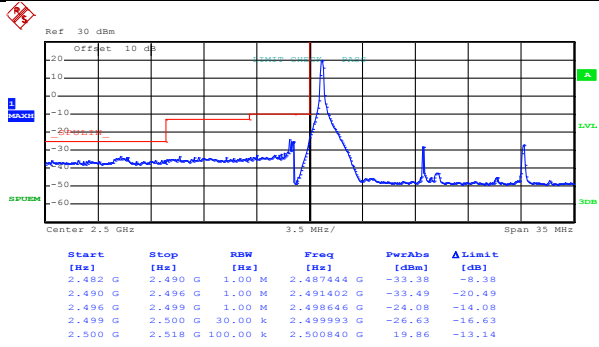

Highest channel

Test Mode:

LTE band 7(QPSK RB Size 36& RB Offset 37)

Date: 9.JUN.2017 19:45:33

Lowest channel

Date: 9.JUN.2017 19:47:45

Highest channel

Test Mode:

LTE band 7(QPSK RB Size 75& RB Offset 0)

Date: 9.JUN.2017 19:45:58

Lowest channel

Date: 9.JUN.2017 19:48:10

Highest channel

Test Mode:

LTE band 7(16QAM RB Size 1& RB Offset 0)

Date: 9.JUN.2017 19:55:19

Lowest channel

Date: 9.JUN.2017 19:46:43

Highest channel

Test Mode:

LTE band 7(16QAM RB Size 1& RB Offset 74)

Date: 8.JUN.2017 17:03:14

Lowest channel

Date: 9.JUN.2017 19:47:03

Highest channel

Test Mode:

LTE band 7(16QAM RB Size 36& RB Offset 0)

Date: 9.JUN.2017 19:45:18

Lowest channel

Date: 9.JUN.2017 19:47:33

Highest channel

Test Mode: