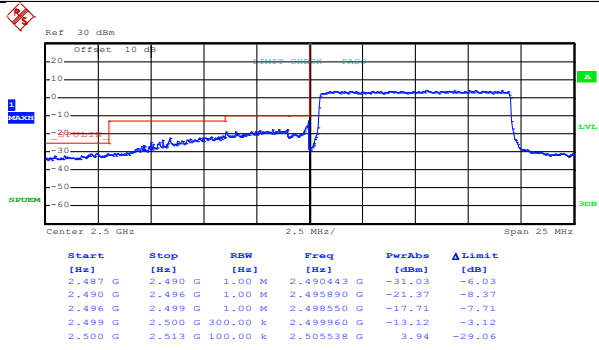

LTE band 7(QPSK RB Size 25& RB Offset 0)

Date: 9.JUN.2017 19:37:53

Lowest channel

Date: 9.JUN.2017 19:40:15

Highest channel

Test Mode:

LTE band 7(QPSK RB Size 25& RB Offset 24)

Date: 9.JUN.2017 19:38:12

Lowest channel

Date: 9.JUN.2017 19:40:35

Highest channel

Test Mode:

LTE band 7(QPSK RB Size 50& RB Offset 0)

Date: 9.JUN.2017 19:38:48

Lowest channel

Date: 9.JUN.2017 19:41:00

Highest channel

Test Mode:

LTE band 7(16QAM RB Size 1& RB Offset 0)

Date: 9.JUN.2017 19:36:55

Lowest channel

Date: 9.JUN.2017 19:39:39

Highest channel

Test Mode:

LTE band 7(16QAM RB Size 1& RB Offset 49)

Date: 9.JUN.2017 19:37:18

Lowest channel

Date: 9.JUN.2017 19:39:57

Highest channel

Test Mode:

LTE band 7(16QAM RB Size 25& RB Offset 0)

Date: 9.JUN.2017 19:38:01