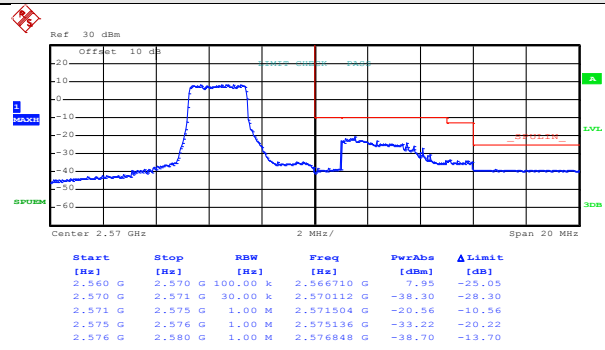

Appendix D: Band Edge LTE band 7 Test Results

5MHz:

Test Mode: LTE band 7(QPSK RB Size 1& RB Offset 0)

Date: 9.JUN.2017 19:24:22

Lowest channel

Date: 9.JUN.2017 19:26:43

Highest channel

Test Mode: LTE band 7(QPSK RB Size 1& RB Offset 24)

Date: 9.JUN.2017 19:24:49

Lowest channel

Date: 9.JUN.2017 19:27:06

Highest channel

Test Mode:

LTE band 7(QPSK RB Size 12& RB Offset 0)

Date: 9.JUN.2017 19:25:11

Lowest channel

Date: 9.JUN.2017 19:27:30

Highest channel

Test Mode:

LTE band 7(QPSK RB Size 12& RB Offset 11)

Date: 9.JUN.2017 19:25:37

Lowest channel

Date: 9.JUN.2017 19:27:50

Highest channel

Test Mode:

LTE band 7(QPSK RB Size 25& RB Offset 0)

Date: 9.JUN.2017 19:26:11

Lowest channel

Date: 9.JUN.2017 19:28:20

Highest channel

Test Mode:

LTE band 7(16QAM RB Size 1& RB Offset 0)