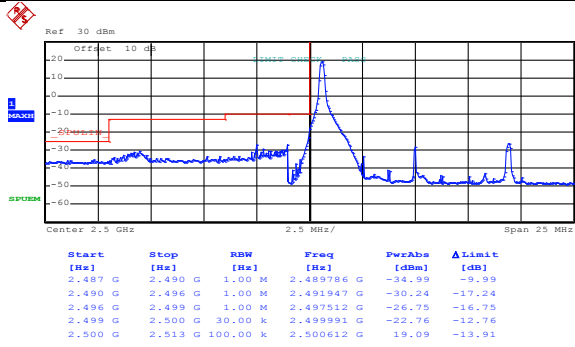

LTE band 7(QPSK RB Size 25& RB Offset 0)

Date: 9.JUN.2017 19:37:53

Lowest channel

Date: 9.JUN.2017 19:40:15

Highest channel

Test Mode:

LTE band 7(QPSK RB Size 25& RB Offset 24)

Date: 9.JUN.2017 19:38:12

Lowest channel

Date: 9.JUN.2017 19:40:35

Highest channel

Test Mode:

LTE band 7(QPSK RB Size 50& RB Offset 0)

Date: 9.JUN.2017 19:38:48

Lowest channel

Date: 9.JUN.2017 19:41:00

Highest channel

Test Mode:

LTE band 7(16QAM RB Size 1& RB Offset 0)

Date: 9.JUN.2017 19:36:55

Lowest channel

Date: 9.JUN.2017 19:39:39

Highest channel

Test Mode:

LTE band 7(16QAM RB Size 1& RB Offset 49)

Date: 9.JUN.2017 19:37:18

Lowest channel

Date: 9.JUN.2017 19:39:57

Highest channel

Test Mode:

LTE band 7(16QAM RB Size 25& RB Offset 0)

Date: 9.JUN.2017 19:38:01