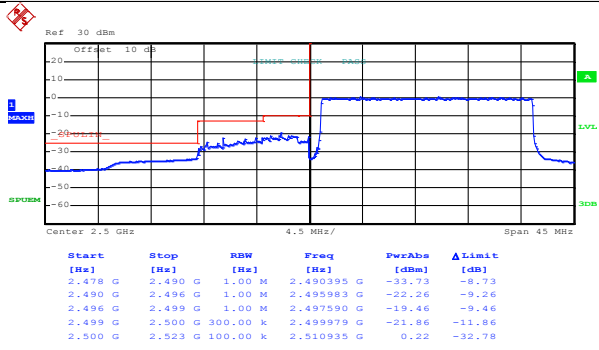

Lowest channel

Date: 9.JUN.2017 19:48:16

Highest channel

20MHz:

Test Mode: LTE band 7(QPSK RB Size 1& RB Offset 0)

Date: 9.JUN.2017 19:49:18

Lowest channel

Date: 9.JUN.2017 19:51:45

Highest channel

Test Mode: LTE band 7(QPSK RB Size 1& RB Offset 99)

Date: 9.JUN.2017 19:49:48

Lowest channel

Date: 9.JUN.2017 19:52:01

Highest channel

Test Mode:

LTE band 7(QPSK RB Size 50& RB Offset 0)

Date: 9.JUN.2017 19:50:18

Lowest channel

Date: 9.JUN.2017 19:52:46

Highest channel

Test Mode:

LTE band 7(QPSK RB Size 50& RB Offset 49)

Date: 9.JUN.2017 19:50:39

Lowest channel

Date: 9.JUN.2017 19:53:14

Highest channel

Test Mode:

LTE band 7(QPSK RB Size 100& RB Offset 0)

Date: 9.JUN.2017 19:50:59

Lowest channel

Date: 9.JUN.2017 19:53:39

Highest channel