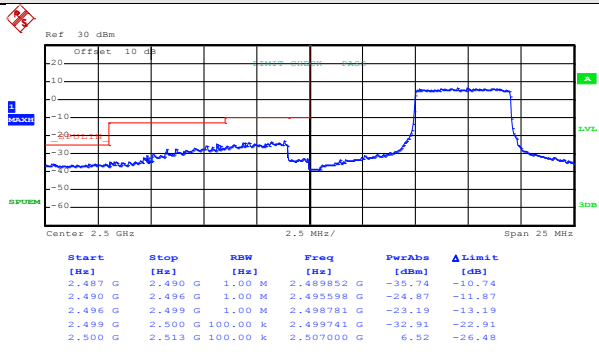

LTE band 7(16QAM RB Size 1& RB Offset 49)

Date: 9.JUN.2017 19:37:18

Lowest channel

Date: 9.JUN.2017 19:39:57

Highest channel

Test Mode:

LTE band 7(16QAM RB Size 25& RB Offset 0)

Date: 9.JUN.2017 19:38:01

Lowest channel

Date: 9.JUN.2017 19:40:23

Highest channel

Test Mode:

LTE band 7(16QAM RB Size 25& RB Offset 24)

Date: 9.JUN.2017 19:38:25

Lowest channel

Date: 9.JUN.2017 19:40:45

Highest channel

Test Mode:

LTE band 7(16QAM RB Size 50& RB Offset 0)

Date: 9.JUN.2017 19:38:56

Lowest channel

Date: 9.JUN.2017 19:41:07

Highest channel

15MHz:

Test Mode: LTE band 7(QPSK RB Size 1 & RB Offset 0)

Date: 9.JUN.2017 19:55:08

Lowest channel

Date: 9.JUN.2017 19:46:34

Highest channel

Test Mode: LTE band 7(QPSK RB Size 1 & RB Offset 74)

Date: 8.JUN.2017 17:03:04