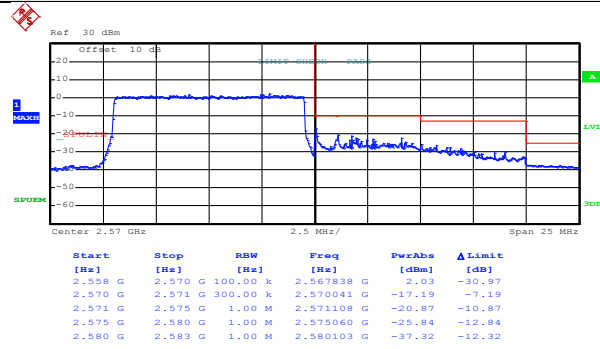

Lowest channel

Date: 9.JUN.2017 19:40:23

Highest channel

Test Mode:

LTE band 7(16QAM RB Size 25& RB Offset 24)

Date: 9.JUN.2017 19:38:25

Lowest channel

Date: 9.JUN.2017 19:40:45

Highest channel

Test Mode:

LTE band 7(16QAM RB Size 50& RB Offset 0)

Date: 9.JUN.2017 19:38:56

Lowest channel

Date: 9.JUN.2017 19:41:07

Highest channel

15MHz:

Test Mode: LTE band 7(QPSK RB Size 1 & RB Offset 0)

Date: 9.JUN.2017 19:55:08

Lowest channel

Date: 9.JUN.2017 19:46:34

Highest channel

Test Mode: LTE band 7(QPSK RB Size 1 & RB Offset 74)

Date: 8.JUN.2017 17:03:04

Lowest channel

Date: 9.JUN.2017 19:46:55

Highest channel

Test Mode:

LTE band 7(QPSK RB Size 36& RB Offset 0)

Date: 9.JUN.2017 19:45:03

Lowest channel

Date: 9.JUN.2017 19:47:25