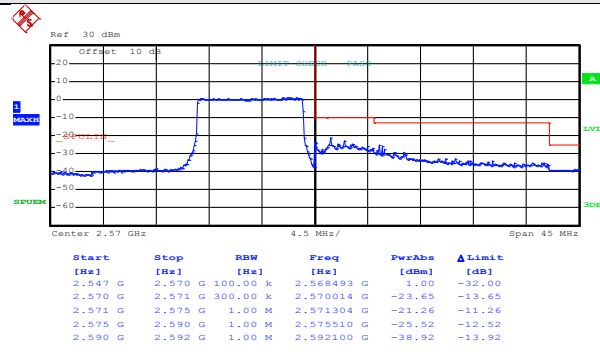

Date: 9.JUN.2017 19:50:01

Lowest channel

Date: 9.JUN.2017 19:52:10

Highest channel

Test Mode:

LTE band 7(16QAM RB Size 50& RB Offset 0)

Date: 9.JUN.2017 19:50:28

Lowest channel

Date: 9.JUN.2017 19:52:59

Highest channel

Test Mode:

LTE band 7(16QAM RB Size 50& RB Offset 49)

Date: 9.JUN.2017 19:50:47

Lowest channel

Date: 9.JUN.2017 19:53:26

Highest channel

Test Mode:

LTE band 7(16QAM RB Size 100& RB Offset 0)

Date: 9.JUN.2017 19:51:05

Lowest channel

Date: 9.JUN.2017 19:53:48

Highest channel