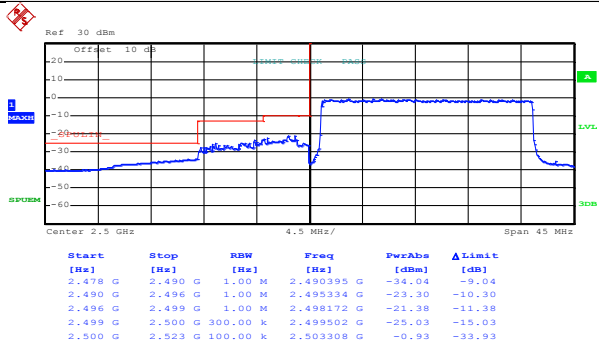

Date: 9.JUN.2017 19:50:01

Lowest channel

Date: 9.JUN.2017 19:52:10

Highest channel

Test Mode:

LTE band 7(16QAM RB Size 50& RB Offset 0)

Date: 9.JUN.2017 19:50:28

Lowest channel

Date: 9.JUN.2017 19:52:59

Highest channel

Test Mode:

LTE band 7(16QAM RB Size 50& RB Offset 49)

Date: 9.JUN.2017 19:50:47

Lowest channel

Date: 9.JUN.2017 19:53:26

Highest channel

Test Mode:

LTE band 7(16QAM RB Size 100& RB Offset 0)

Date: 9.JUN.2017 19:51:05

Lowest channel

Date: 9.JUN.2017 19:53:48

Highest channel