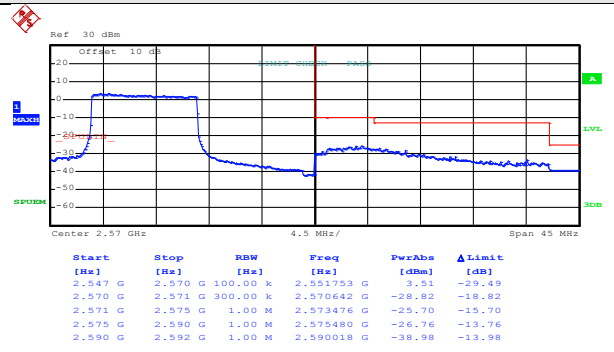

Lowest channel

Date: 9.JUN.2017 19:48:16

Highest channel

20MHz:

Test Mode: LTE band 7(QPSK RB Size 1& RB Offset 0)

Date: 9.JUN.2017 19:49:18

Lowest channel

Date: 9.JUN.2017 19:51:45

Highest channel

Test Mode: LTE band 7(QPSK RB Size 1& RB Offset 99)

Date: 9.JUN.2017 19:49:48

Lowest channel

Date: 9.JUN.2017 19:52:01

Highest channel

Test Mode:

LTE band 7(QPSK RB Size 50& RB Offset 0)

Date: 9.JUN.2017 19:50:18

Lowest channel

Date: 9.JUN.2017 19:52:46

Highest channel

Test Mode:

LTE band 7(QPSK RB Size 50& RB Offset 49)

Date: 9.JUN.2017 19:50:39

Lowest channel

Date: 9.JUN.2017 19:53:14

Highest channel

Test Mode:

LTE band 7(QPSK RB Size 100& RB Offset 0)

Date: 9.JUN.2017 19:50:59

Lowest channel

Date: 9.JUN.2017 19:53:39

Highest channel