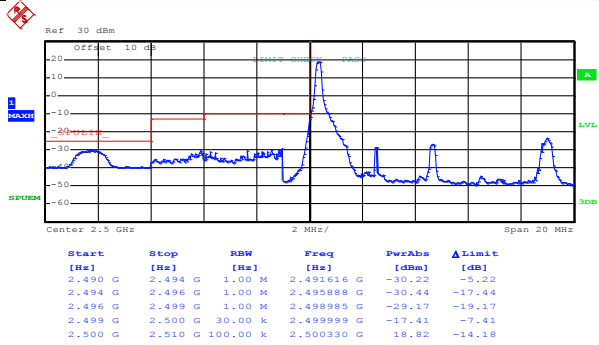

Date: 9.JUN.2017 19:27:30

Highest channel

Test Mode:

LTE band 7(QPSK RB Size 12& RB Offset 11)

Date: 9.JUN.2017 19:25:37

Lowest channel

Date: 9.JUN.2017 19:27:50

Highest channel

Test Mode:

LTE band 7(QPSK RB Size 25& RB Offset 0)

Date: 9.JUN.2017 19:26:11

Lowest channel

Date: 9.JUN.2017 19:28:20

Highest channel

Test Mode:

LTE band 7(16QAM RB Size 1& RB Offset 0)

Date: 9.JUN.2017 19:24:36

Lowest channel

Date: 9.JUN.2017 19:26:53

Highest channel

Test Mode:

LTE band 7(16QAM RB Size 1& RB Offset 24)

Date: 9.JUN.2017 19:24:58

Lowest channel

Date: 9.JUN.2017 19:27:15

Highest channel

Test Mode:

LTE band 7(16QAM RB Size 12& RB Offset 0)

Date: 9.JUN.2017 19:25:22

Lowest channel

Date: 9.JUN.2017 19:27:37

Highest channel