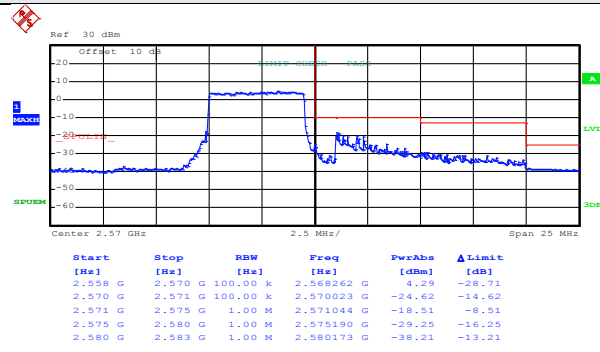

LTE band 7(16QAM RB Size 1& RB Offset 49)

Date: 9.JUN.2017 19:37:18

Lowest channel

Date: 9.JUN.2017 19:39:57

Highest channel

Test Mode:

LTE band 7(16QAM RB Size 25& RB Offset 0)

Date: 9.JUN.2017 19:38:01

Lowest channel

Date: 9.JUN.2017 19:40:23

Highest channel

Test Mode:

LTE band 7(16QAM RB Size 25& RB Offset 24)

Date: 9.JUN.2017 19:38:25

Lowest channel

Date: 9.JUN.2017 19:40:45

Highest channel

Test Mode:

LTE band 7(16QAM RB Size 50& RB Offset 0)

Date: 9.JUN.2017 19:38:56

Lowest channel

Date: 9.JUN.2017 19:41:07

Highest channel

15MHz:

Test Mode: LTE band 7(QPSK RB Size 1 & RB Offset 0)

Date: 9.JUN.2017 19:55:08

Lowest channel

Date: 9.JUN.2017 19:46:34

Highest channel

Test Mode: LTE band 7(QPSK RB Size 1 & RB Offset 74)

Date: 8.JUN.2017 17:03:04