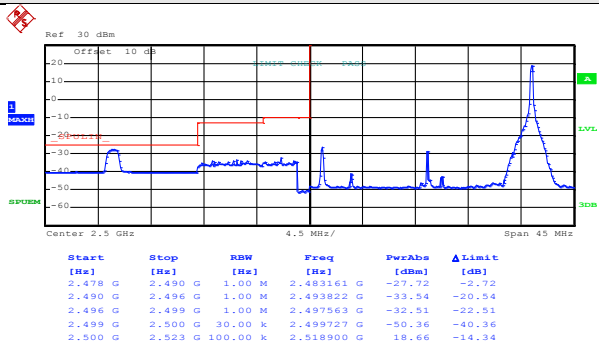

Date: 9.JUN.2017 19:53:14

Highest channel

Test Mode:

LTE band 7(QPSK RB Size 100& RB Offset 0)

Date: 9.JUN.2017 19:50:59

Lowest channel

Date: 9.JUN.2017 19:53:39

Highest channel

Test Mode:

LTE band 7(16QAM RB Size 1& RB Offset 0)

Date: 9.JUN.2017 19:49:26

Lowest channel

Date: 9.JUN.2017 19:51:52

Highest channel

Test Mode:

LTE band 7(16QAM RB Size 1& RB Offset 99)

Date: 9.JUN.2017 19:50:01

Lowest channel

Date: 9.JUN.2017 19:52:10

Highest channel

Test Mode:

LTE band 7(16QAM RB Size 50& RB Offset 0)

Date: 9.JUN.2017 19:50:28

Lowest channel

Date: 9.JUN.2017 19:52:59

Highest channel

Test Mode:

LTE band 7(16QAM RB Size 50& RB Offset 49)

Date: 9.JUN.2017 19:50:47

Lowest channel

Date: 9.JUN.2017 19:53:26

Highest channel