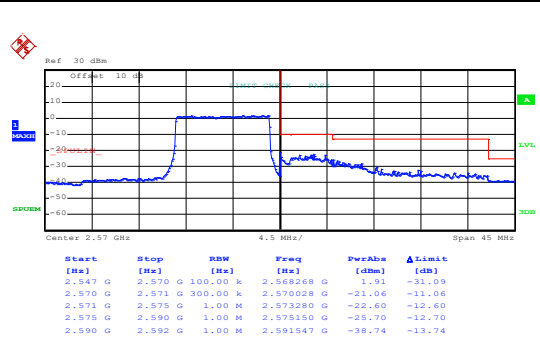

Lowest channel

Date: 9.JUN.2017 19:48:16

Highest channel

20MHz:

Test Mode: LTE band 7(QPSK RB Size 1& RB Offset 0)

Date: 9.JUN.2017 19:49:18

Lowest channel

Date: 9.JUN.2017 19:51:45

Highest channel

Test Mode: LTE band 7(QPSK RB Size 1& RB Offset 99)

Date: 9.JUN.2017 19:49:48

Lowest channel

Date: 9.JUN.2017 19:52:01

Highest channel

Test Mode:

LTE band 7(QPSK RB Size 50& RB Offset 0)

Date: 9.JUN.2017 19:50:18

Lowest channel

Date: 9.JUN.2017 19:52:46

Highest channel

Test Mode:

LTE band 7(QPSK RB Size 50& RB Offset 49)

Date: 9.JUN.2017 19:50:39

Lowest channel

Date: 9.JUN.2017 19:53:14

Highest channel

Test Mode:

LTE band 7(QPSK RB Size 100& RB Offset 0)

Date: 9.JUN.2017 19:50:59

Lowest channel

Date: 9.JUN.2017 19:53:39

Highest channel