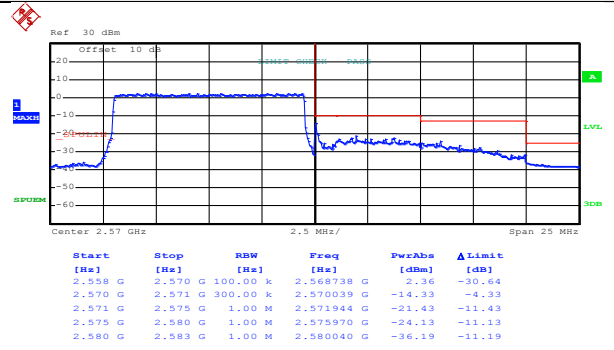

LTE band 7(QPSK RB Size 25& RB Offset 0)

Date: 9.JUN.2017 19:37:53

Lowest channel

Date: 9.JUN.2017 19:40:15

Highest channel

Test Mode:

LTE band 7(QPSK RB Size 25& RB Offset 24)

Date: 9.JUN.2017 19:38:12

Lowest channel

Date: 9.JUN.2017 19:40:35

Highest channel

Test Mode:

LTE band 7(QPSK RB Size 50& RB Offset 0)

Date: 9.JUN.2017 19:38:48

Lowest channel

Date: 9.JUN.2017 19:41:00

Highest channel

Test Mode:

LTE band 7(16QAM RB Size 1& RB Offset 0)

Date: 9.JUN.2017 19:36:55

Lowest channel

Date: 9.JUN.2017 19:39:39

Highest channel

Test Mode:

LTE band 7(16QAM RB Size 1& RB Offset 49)

Date: 9.JUN.2017 19:37:18

Lowest channel

Date: 9.JUN.2017 19:39:57

Highest channel

Test Mode:

LTE band 7(16QAM RB Size 25& RB Offset 0)

Date: 9.JUN.2017 19:38:01