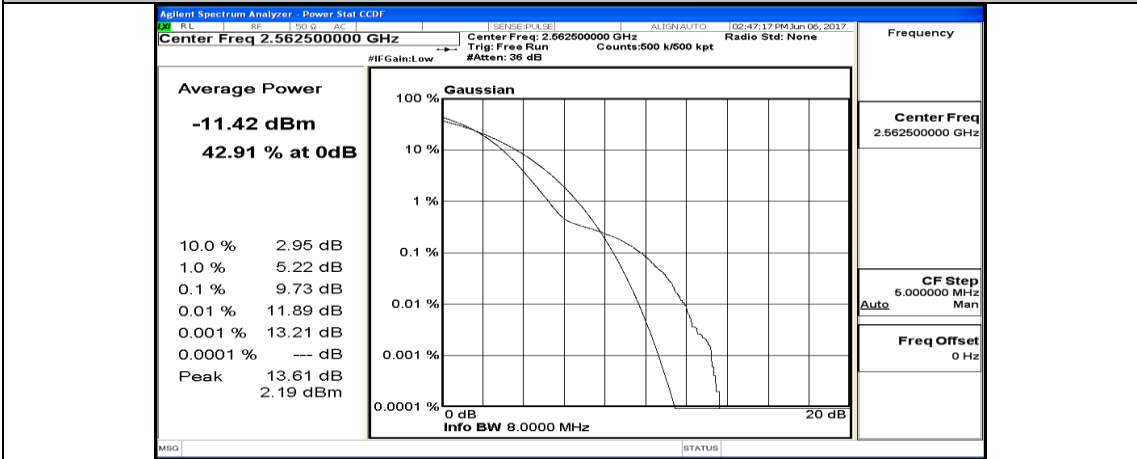

(Channel Bandwidth:15 MHz)_HCH_16QAM_1RB#37

(Channel Bandwidth:15 MHz)_HCH_16QAM_1RB#74

(Channel Bandwidth:15 MHz)_HCH_16QAM_37RB#0

(Channel Bandwidth:15 MHz)_HCH_16QAM_37RB#18

(Channel Bandwidth:15 MHz)_HCH_16QAM_37RB#38

(Channel Bandwidth:15 MHz)_HCH_16QAM_75RB#0

Channel Bandwidth: 20 MHz

(Channel Bandwidth:20 MHz)_LCH_QPSK_1RB#99

(Channel Bandwidth:20 MHz)_LCH_QPSK_50RB#0

(Channel Bandwidth:20 MHz)_LCH_QPSK_50RB#25

(Channel Bandwidth:20 MHz)_LCH_QPSK_50RB#50