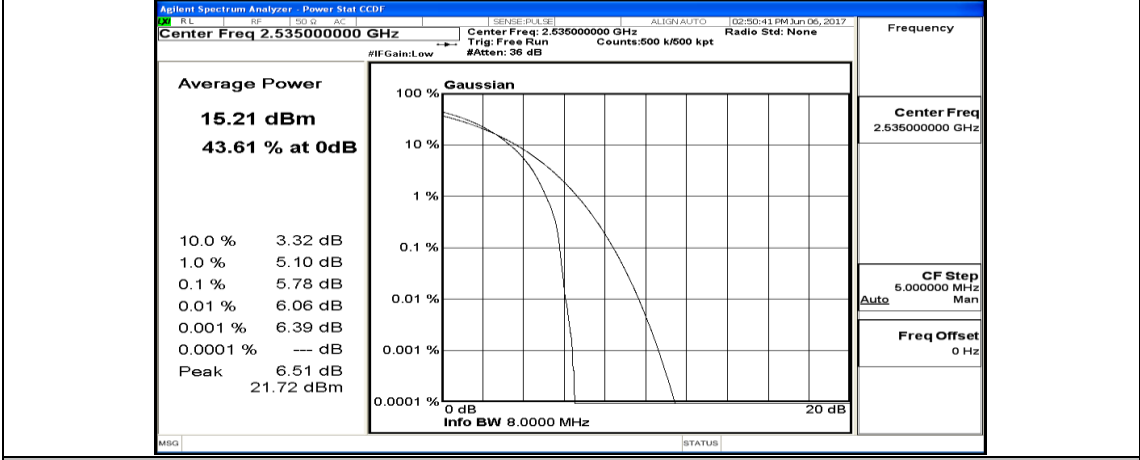

(Channel Bandwidth:20 MHz)_MCH_QPSK_100RB#0