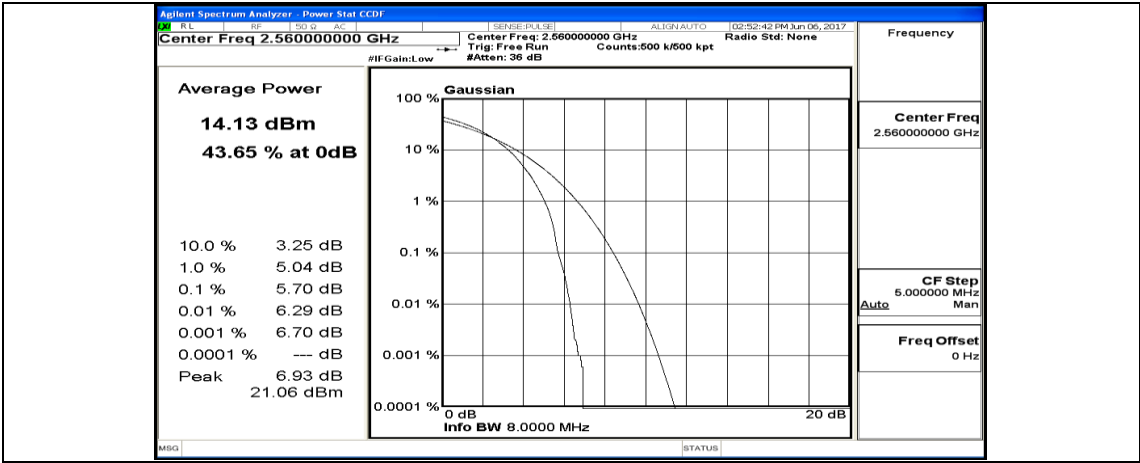

(Channel Bandwidth:20 MHz)_HCH_QPSK_1RB#99

(Channel Bandwidth:20 MHz)_HCH_QPSK_50RB#0

(Channel Bandwidth:20 MHz)_HCH_QPSK_50RB#25

(Channel Bandwidth:20 MHz)_HCH_QPSK_50RB#50

(Channel Bandwidth:20 MHz)_HCH_QPSK_100RB#0