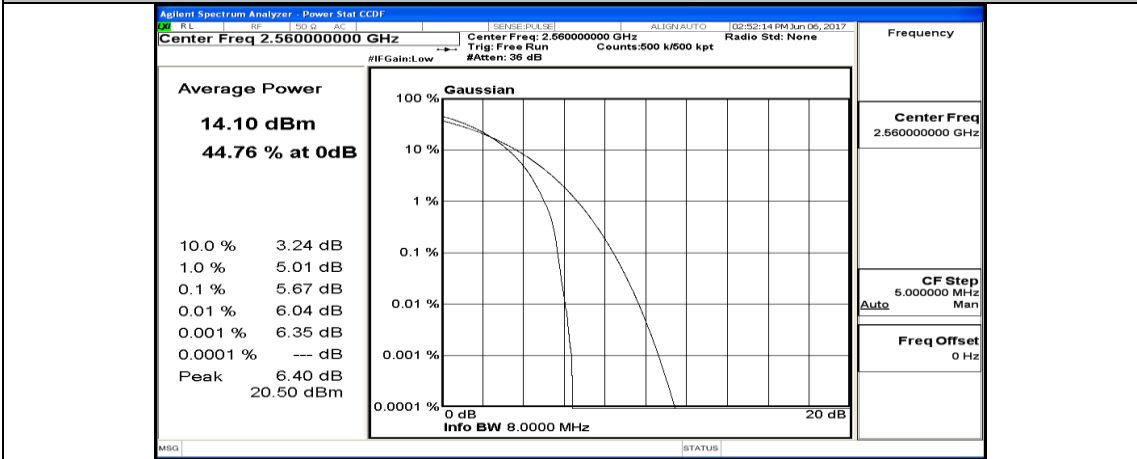

(Channel Bandwidth:20 MHz)_HCH_QPSK_1RB#99

(Channel Bandwidth:20 MHz)_HCH_QPSK_50RB#0

(Channel Bandwidth:20 MHz)_HCH_QPSK_50RB#25

(Channel Bandwidth:20 MHz)_HCH_QPSK_50RB#50

(Channel Bandwidth:20 MHz)_HCH_QPSK_100RB#0