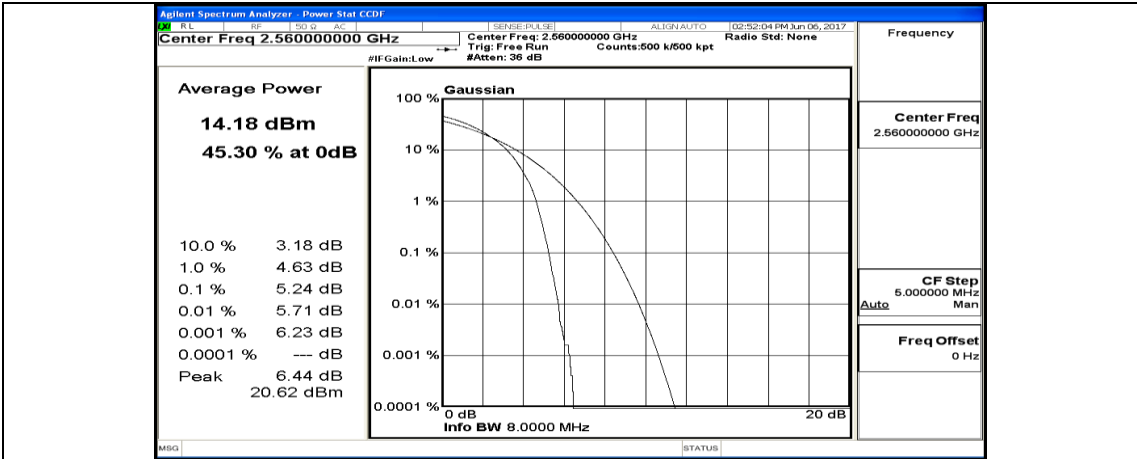

(Channel Bandwidth:20 MHz)_HCH_QPSK_50RB#25