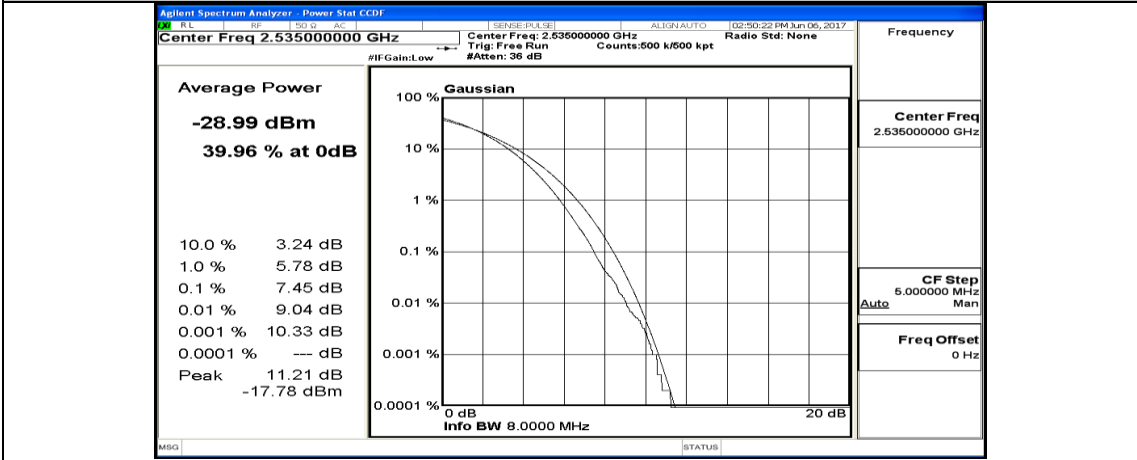

(Channel Bandwidth:20 MHz)_LCH_16QAM_50RB#50

(Channel Bandwidth:20 MHz)_LCH_16QAM_100RB#0

(Channel Bandwidth:20 MHz)_MCH_16QAM_1RB#0

(Channel Bandwidth:20 MHz)_MCH_16QAM_1RB#49

(Channel Bandwidth:20 MHz)_MCH_16QAM_1RB#99