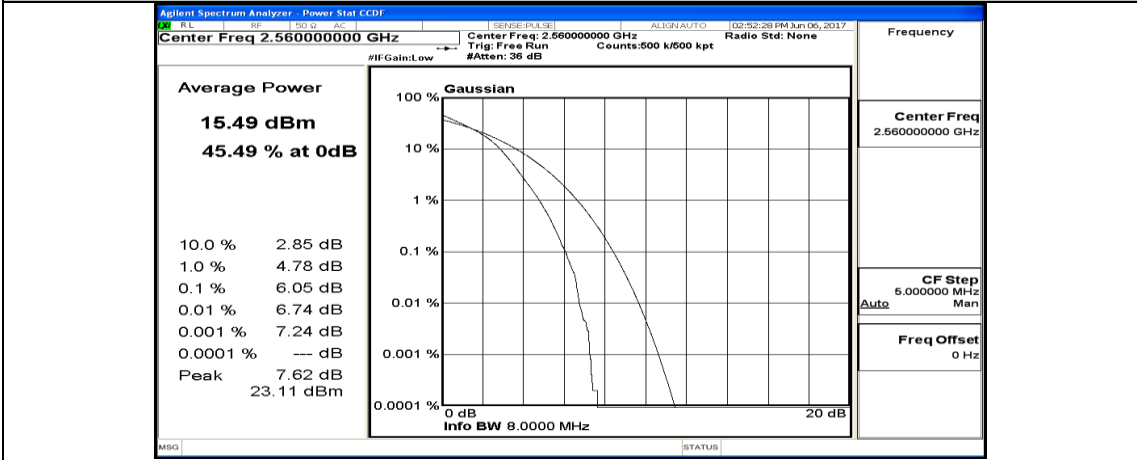

(Channel Bandwidth:20 MHz)_HCH_16QAM_1RB#49

(Channel Bandwidth:20 MHz)_HCH_16QAM_1RB#99

(Channel Bandwidth:20 MHz)_HCH_16QAM_50RB#0

(Channel Bandwidth:20 MHz)_HCH_16QAM_50RB#25

(Channel Bandwidth:20 MHz)_HCH_16QAM_50RB#50