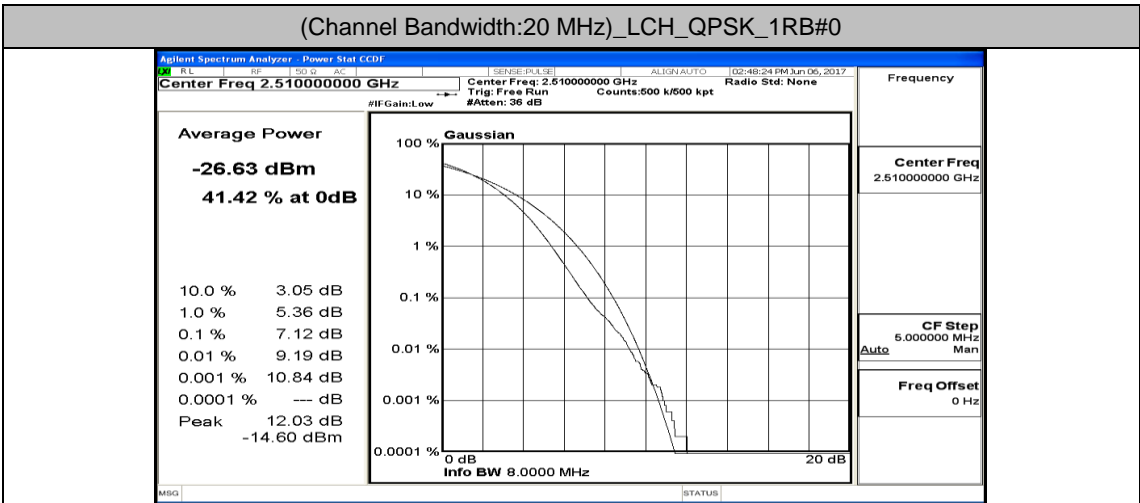

(Channel Bandwidth:15 MHz)_HCH_16QAM_1RB#37

(Channel Bandwidth:15 MHz)_HCH_16QAM_1RB#74

(Channel Bandwidth:15 MHz)_HCH_16QAM_37RB#0

(Channel Bandwidth:15 MHz)_HCH_16QAM_37RB#18

(Channel Bandwidth:15 MHz)_HCH_16QAM_37RB#38

(Channel Bandwidth:15 MHz)_HCH_16QAM_75RB#0

Channel Bandwidth: 20 MHz

(Channel Bandwidth:20 MHz)_LCH_QPSK_1RB#99

(Channel Bandwidth:20 MHz)_LCH_QPSK_50RB#0

(Channel Bandwidth:20 MHz)_LCH_QPSK_50RB#25

(Channel Bandwidth:20 MHz)_LCH_QPSK_50RB#50