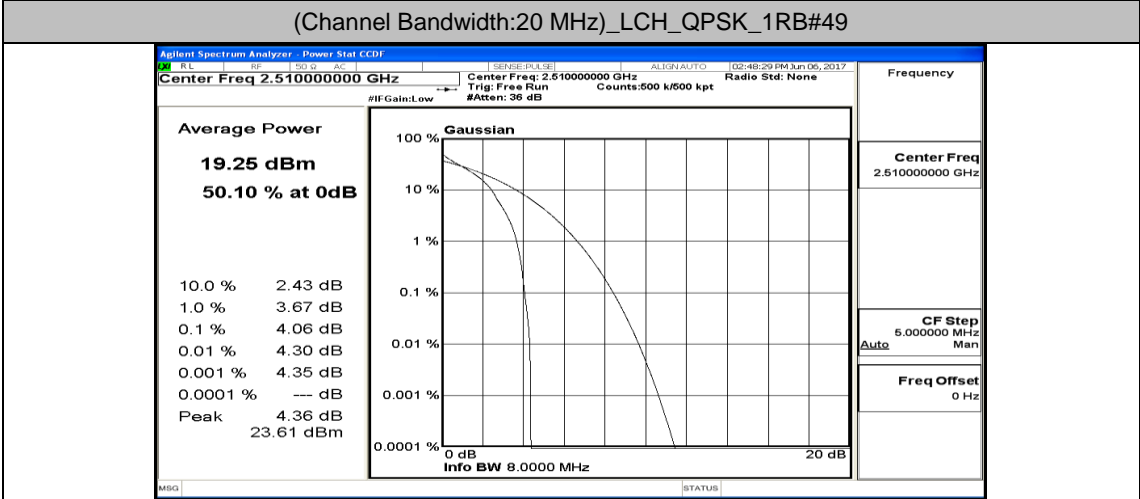

(Channel Bandwidth:15 MHz)_HCH_16QAM_1RB#37

(Channel Bandwidth:15 MHz)_HCH_16QAM_1RB#74

(Channel Bandwidth:15 MHz)_HCH_16QAM_37RB#0

(Channel Bandwidth:15 MHz)_HCH_16QAM_37RB#18

(Channel Bandwidth:15 MHz)_HCH_16QAM_37RB#38

(Channel Bandwidth:15 MHz)_HCH_16QAM_75RB#0

Channel Bandwidth: 20 MHz

(Channel Bandwidth:20 MHz)_LCH_QPSK_1RB#99

(Channel Bandwidth:20 MHz)_LCH_QPSK_50RB#0

(Channel Bandwidth:20 MHz)_LCH_QPSK_50RB#25

(Channel Bandwidth:20 MHz)_LCH_QPSK_50RB#50