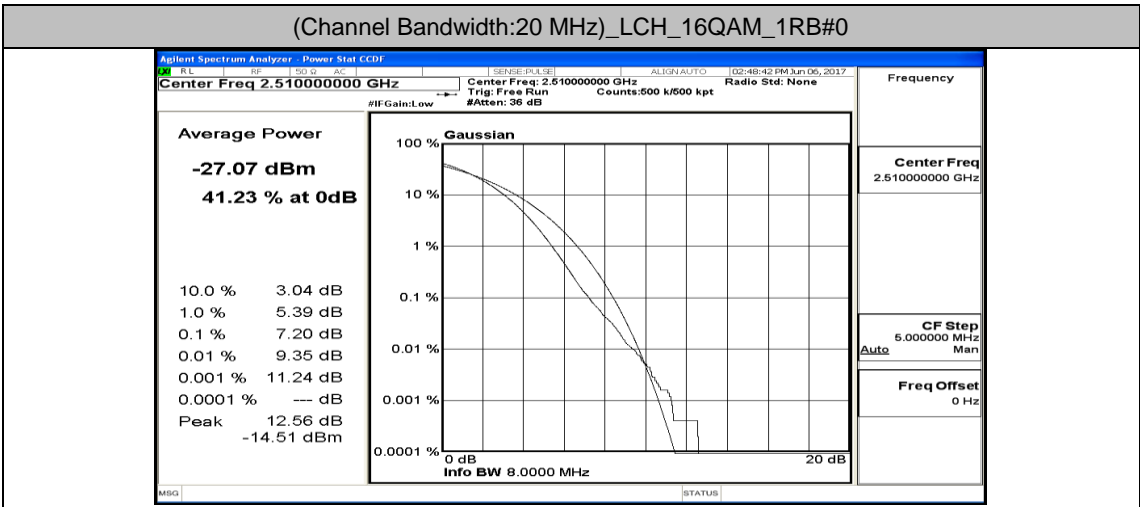

(Channel Bandwidth:20 MHz)_LCH_16QAM_1RB#0

(Channel Bandwidth:20 MHz)_LCH_16QAM_1RB#49