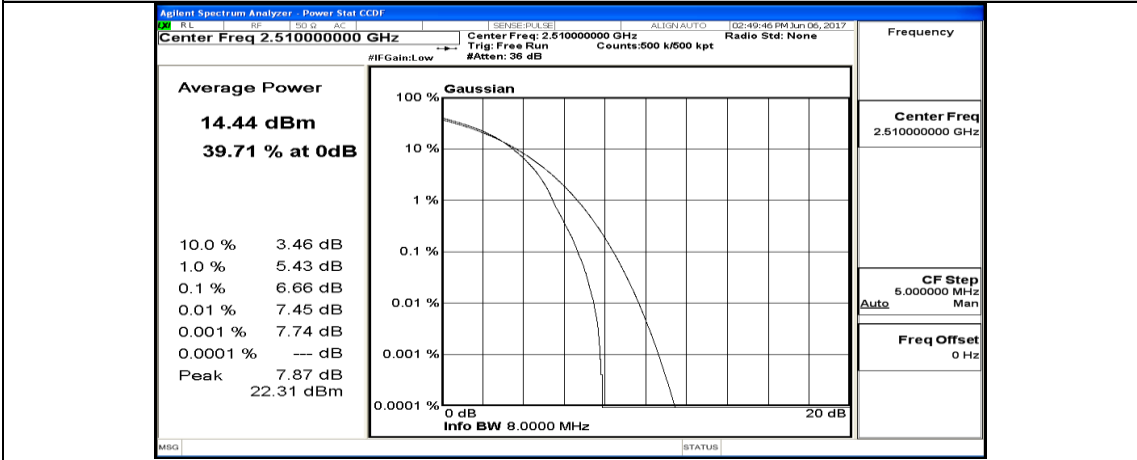

(Channel Bandwidth:20 MHz)_MCH_16QAM_1RB#0