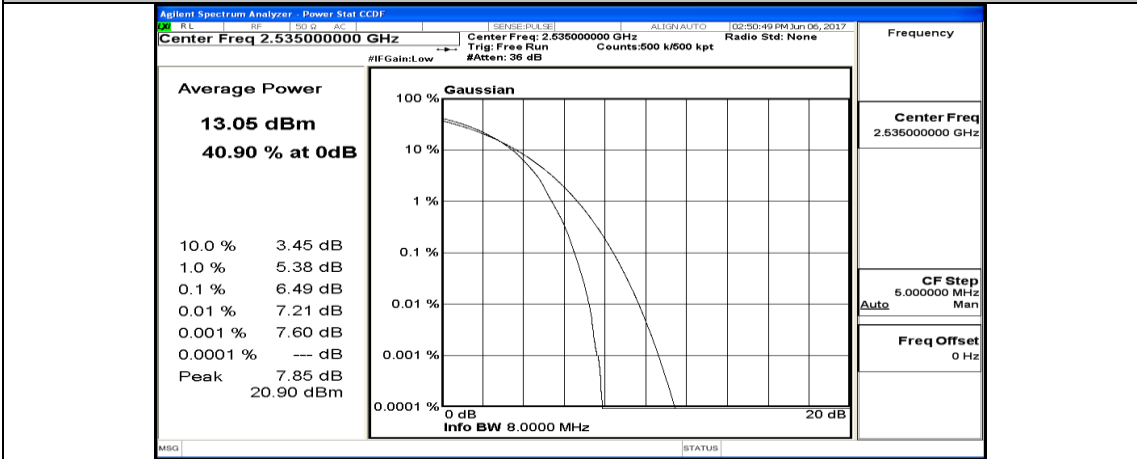

(Channel Bandwidth:20 MHz)_MCH_16QAM_50RB#25