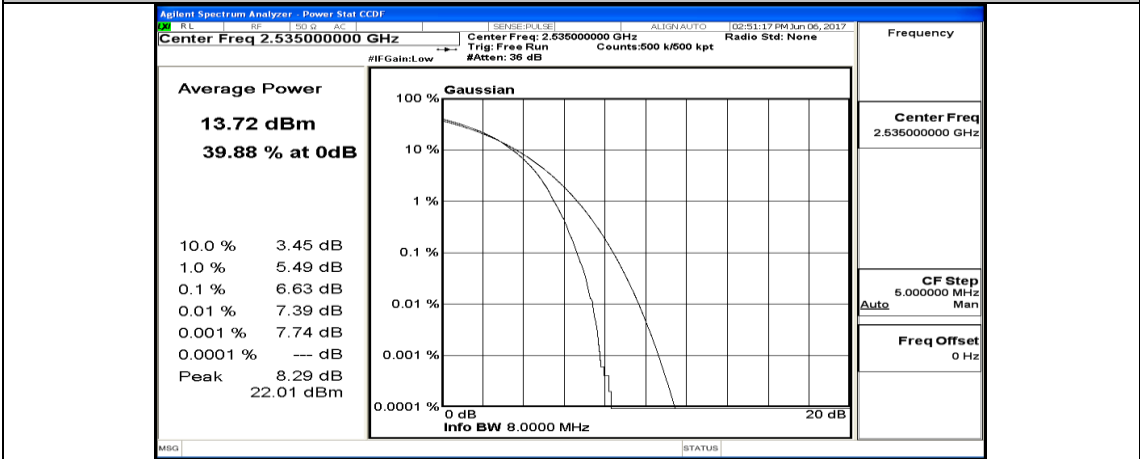

(Channel Bandwidth:20 MHz)_MCH_16QAM_50RB#0

(Channel Bandwidth:20 MHz)_MCH_16QAM_50RB#25

(Channel Bandwidth:20 MHz)_MCH_16QAM_50RB#50

(Channel Bandwidth:20 MHz)_MCH_16QAM_100RB#0

(Channel Bandwidth:20 MHz)_HCH_16QAM_1RB#0