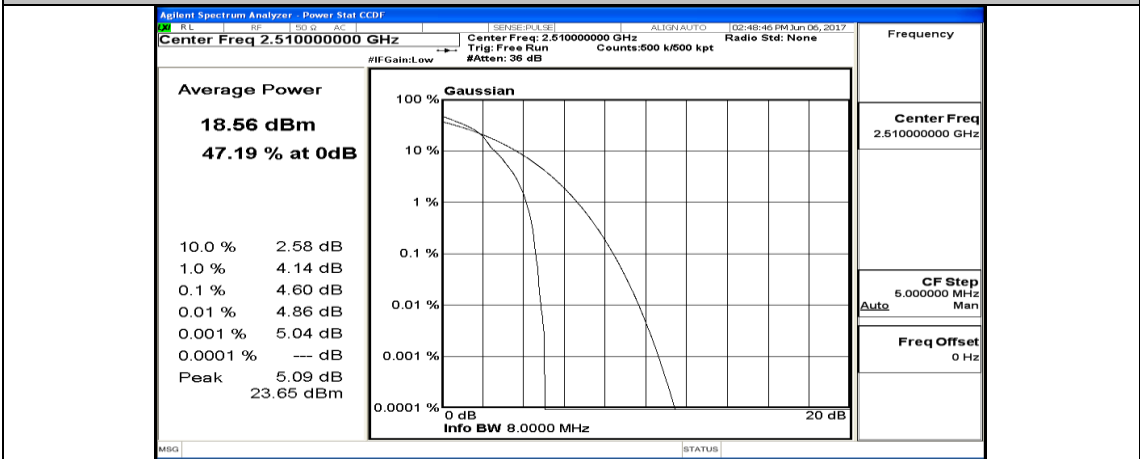

(Channel Bandwidth:20 MHz)_LCH_16QAM_1RB#99