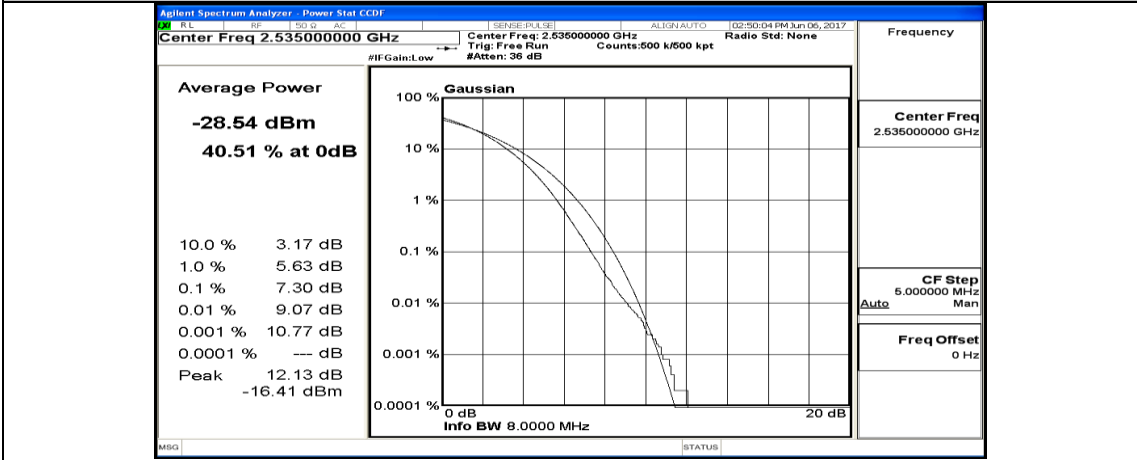

(Channel Bandwidth:20 MHz)_LCH_QPSK_100RB#0

(Channel Bandwidth:20 MHz)_MCH_QPSK_1RB#0

(Channel Bandwidth:20 MHz)_MCH_QPSK_1RB#49

(Channel Bandwidth:20 MHz)_MCH_QPSK_1RB#99

(Channel Bandwidth:20 MHz)_MCH_QPSK_50RB#0