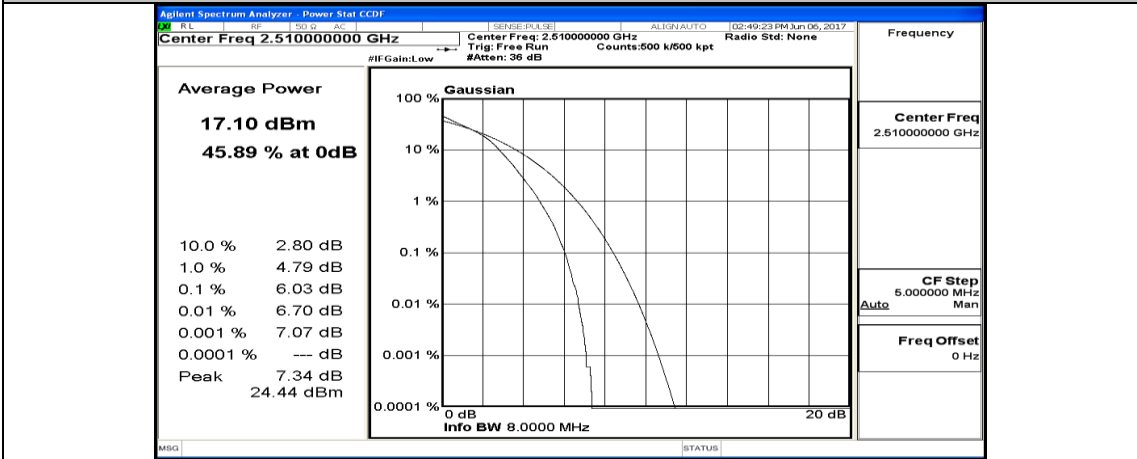

(Channel Bandwidth:20 MHz)_LCH_16QAM_1RB#0

(Channel Bandwidth:20 MHz)_LCH_16QAM_1RB#49

(Channel Bandwidth:20 MHz)_LCH_16QAM_1RB#99

(Channel Bandwidth:20 MHz)_LCH_16QAM_50RB#0

(Channel Bandwidth:20 MHz)_LCH_16QAM_50RB#25