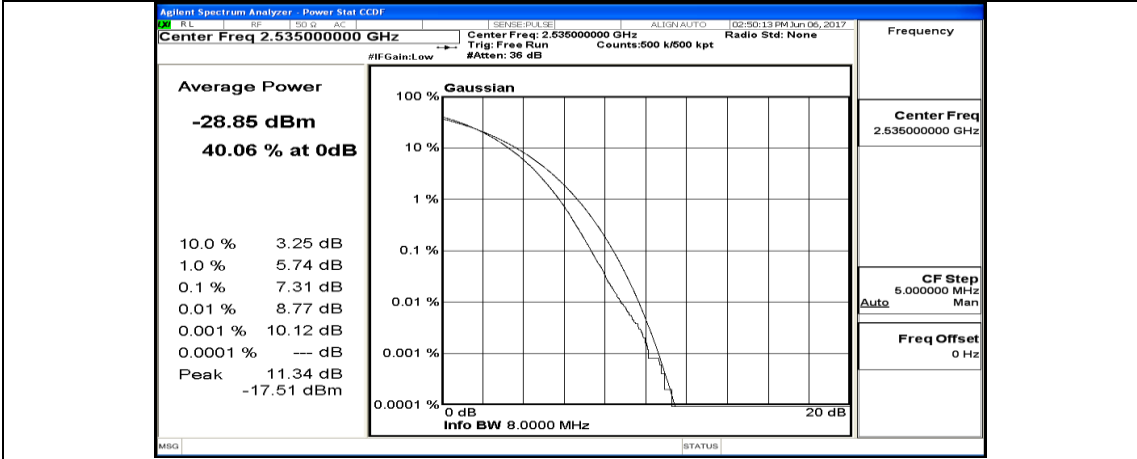

(Channel Bandwidth:20 MHz)_MCH_16QAM_1RB#49