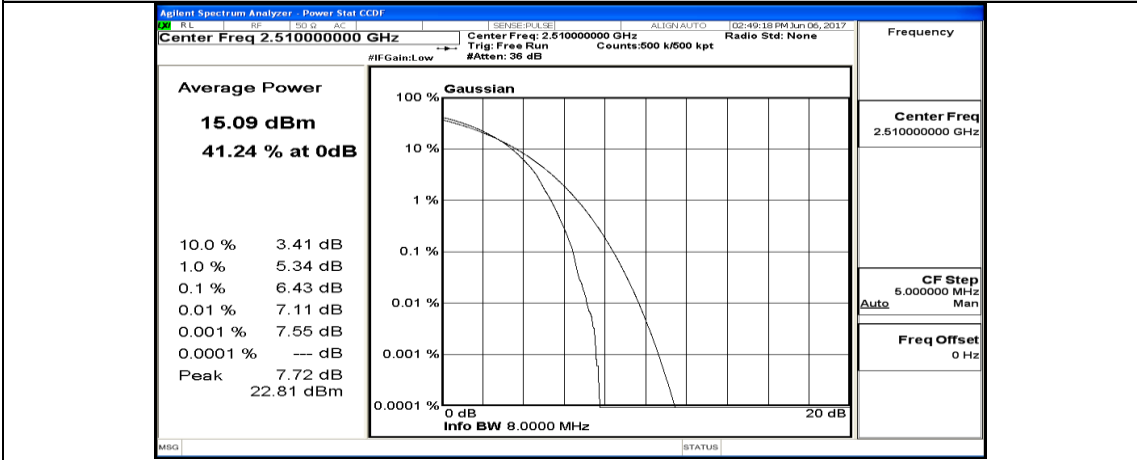

(Channel Bandwidth:20 MHz)_LCH_16QAM_1RB#0

(Channel Bandwidth:20 MHz)_LCH_16QAM_1RB#49

(Channel Bandwidth:20 MHz)_LCH_16QAM_1RB#99

(Channel Bandwidth:20 MHz)_LCH_16QAM_50RB#0

(Channel Bandwidth:20 MHz)_LCH_16QAM_50RB#25