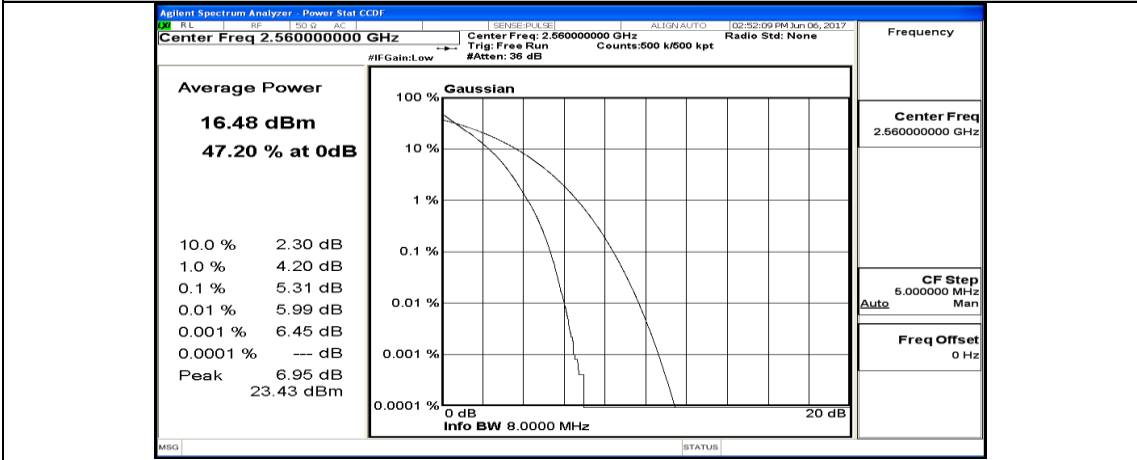

(Channel Bandwidth:20 MHz)_HCH_QPSK_50RB#50