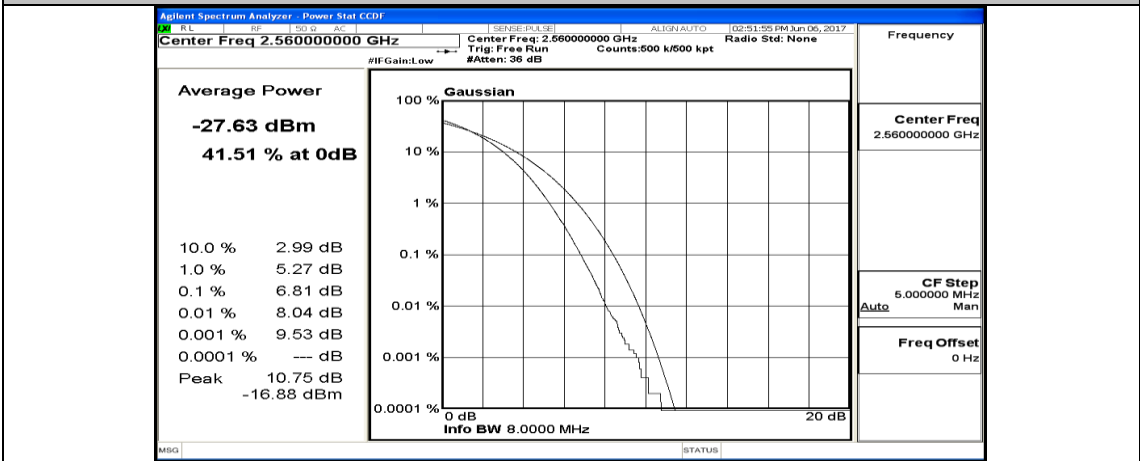

(Channel Bandwidth:20 MHz)_HCH_16QAM_50RB#0