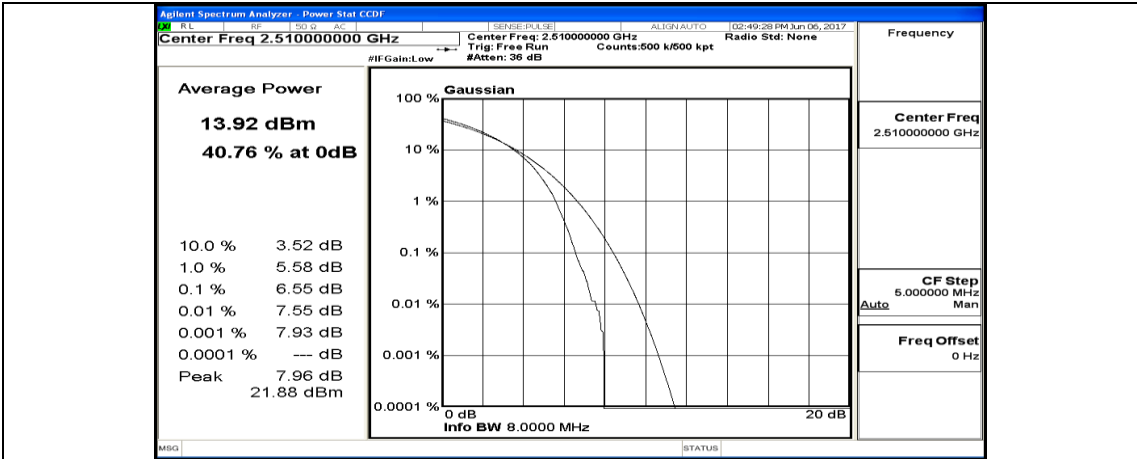

(Channel Bandwidth:20 MHz)_LCH_16QAM_100RB#0