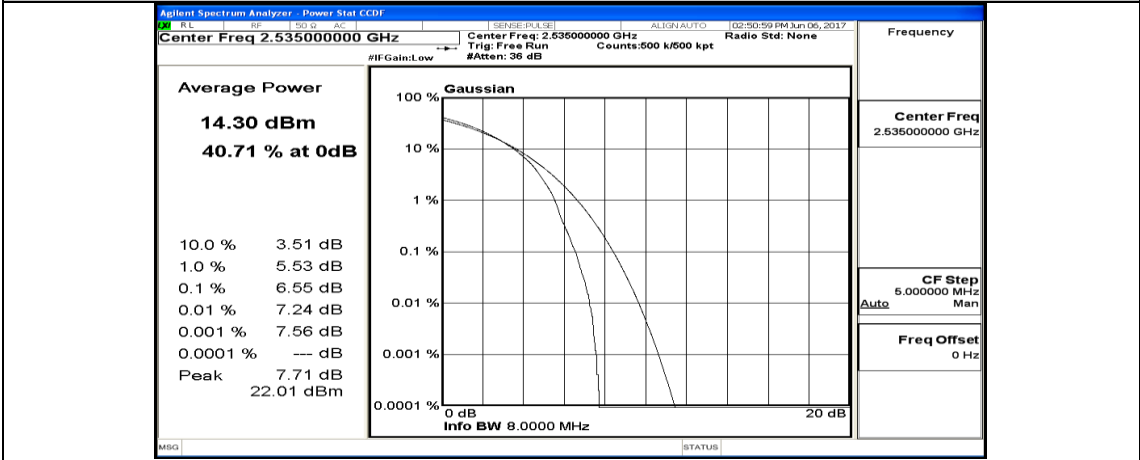

(Channel Bandwidth:20 MHz)_MCH_16QAM_100RB#0