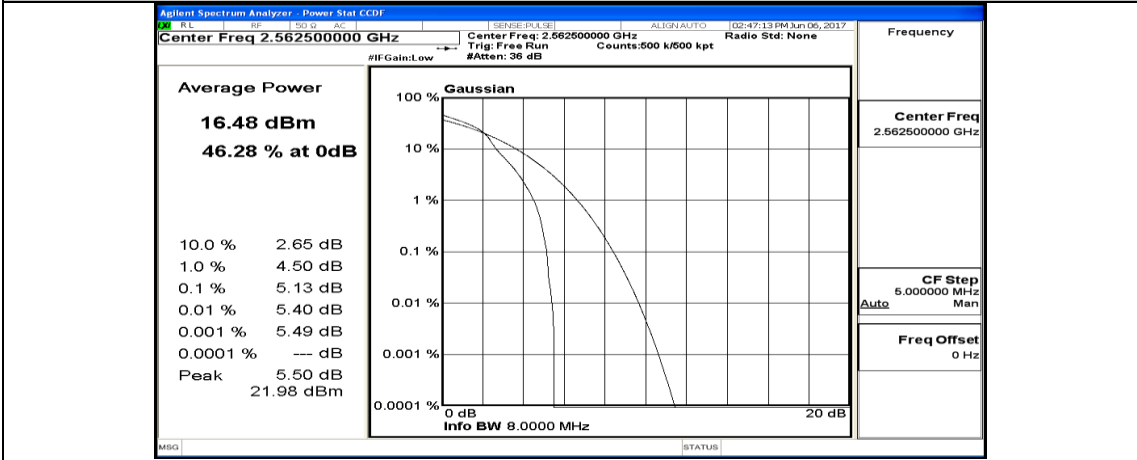

(Channel Bandwidth:15 MHz)_HCH_16QAM_1RB#37

(Channel Bandwidth:15 MHz)_HCH_16QAM_1RB#74

(Channel Bandwidth:15 MHz)_HCH_16QAM_37RB#0

(Channel Bandwidth:15 MHz)_HCH_16QAM_37RB#18

(Channel Bandwidth:15 MHz)_HCH_16QAM_37RB#38

(Channel Bandwidth:15 MHz)_HCH_16QAM_75RB#0

Channel Bandwidth: 20 MHz

(Channel Bandwidth:20 MHz)_LCH_QPSK_1RB#99

(Channel Bandwidth:20 MHz)_LCH_QPSK_50RB#0

(Channel Bandwidth:20 MHz)_LCH_QPSK_50RB#25

(Channel Bandwidth:20 MHz)_LCH_QPSK_50RB#50