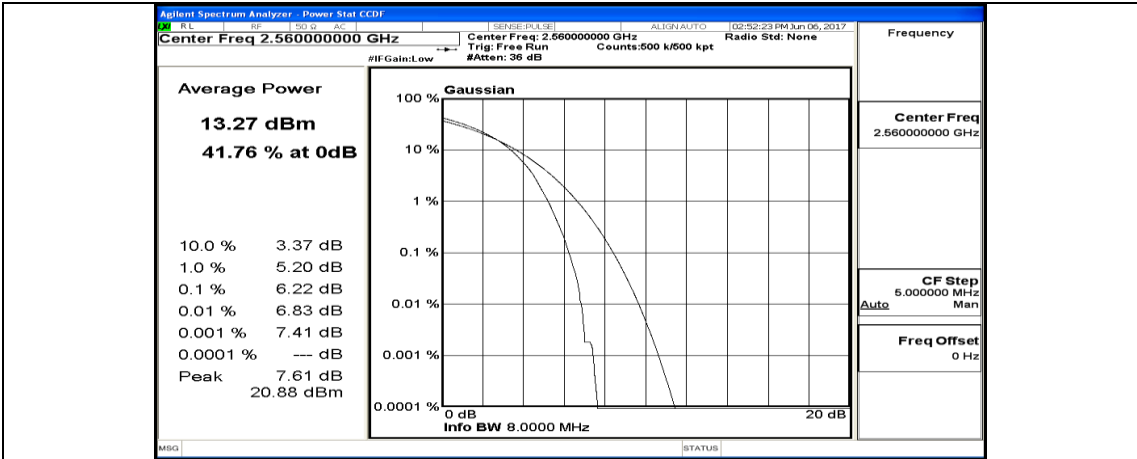

(Channel Bandwidth:20 MHz)_HCH_16QAM_50RB#25