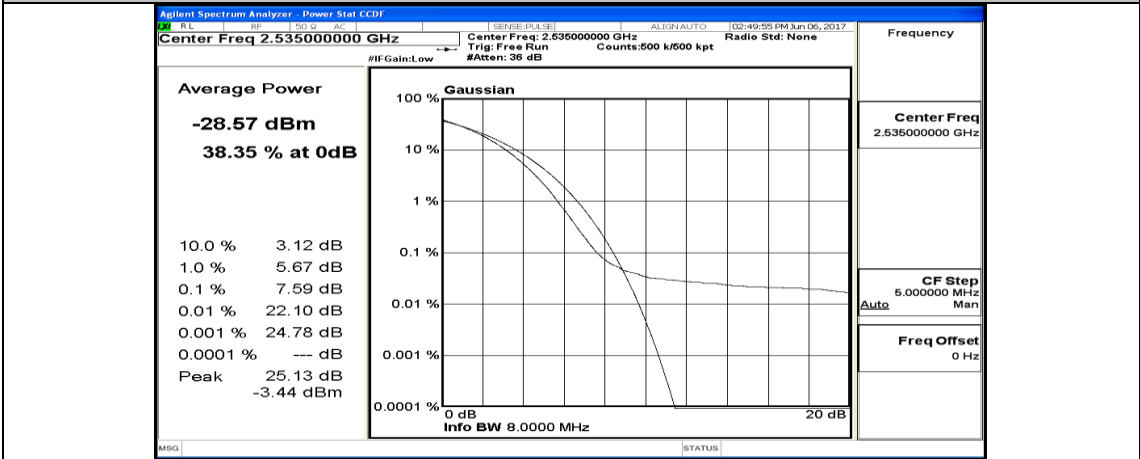

(Channel Bandwidth:15 MHz)_HCH_16QAM_75RB#0

Channel Bandwidth: 20 MHz

(Channel Bandwidth:20 MHz)_LCH_QPSK_1RB#99

(Channel Bandwidth:20 MHz)_LCH_QPSK_50RB#0

(Channel Bandwidth:20 MHz)_LCH_QPSK_50RB#25

(Channel Bandwidth:20 MHz)_LCH_QPSK_50RB#50

(Channel Bandwidth:20 MHz)_LCH_QPSK_100RB#0

(Channel Bandwidth:20 MHz)_MCH_QPSK_1RB#0

(Channel Bandwidth:20 MHz)_MCH_QPSK_1RB#49

(Channel Bandwidth:20 MHz)_MCH_QPSK_1RB#99

(Channel Bandwidth:20 MHz)_MCH_QPSK_50RB#0