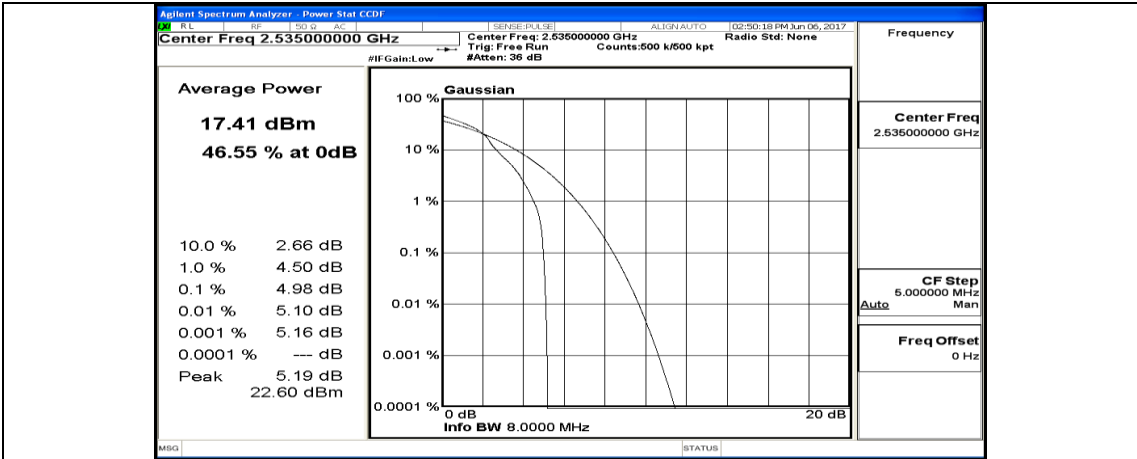

(Channel Bandwidth:20 MHz)_LCH_16QAM_50RB#50

(Channel Bandwidth:20 MHz)_LCH_16QAM_100RB#0

(Channel Bandwidth:20 MHz)_MCH_16QAM_1RB#0

(Channel Bandwidth:20 MHz)_MCH_16QAM_1RB#49

(Channel Bandwidth:20 MHz)_MCH_16QAM_1RB#99