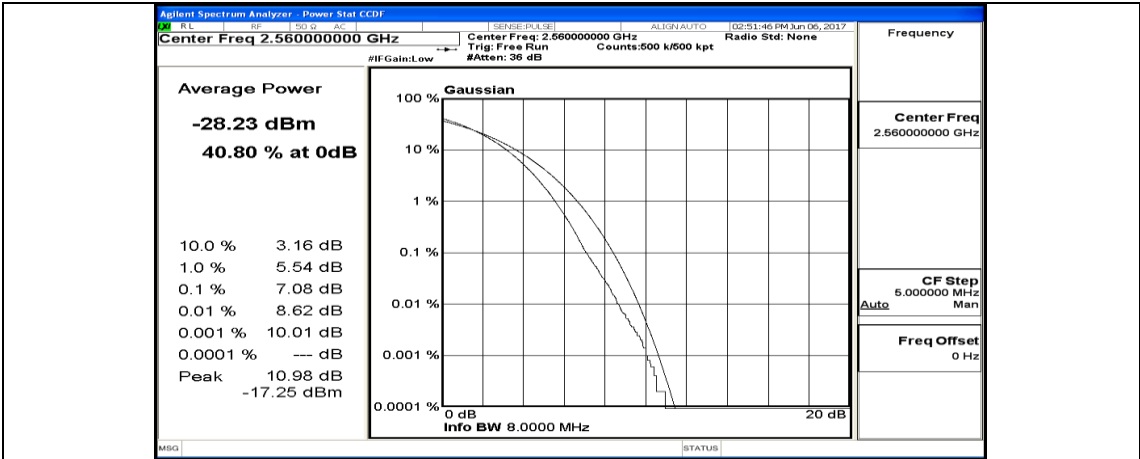

(Channel Bandwidth:20 MHz)_MCH_16QAM_50RB#0

(Channel Bandwidth:20 MHz)_MCH_16QAM_50RB#25

(Channel Bandwidth:20 MHz)_MCH_16QAM_50RB#50

(Channel Bandwidth:20 MHz)_MCH_16QAM_100RB#0

(Channel Bandwidth:20 MHz)_HCH_16QAM_1RB#0