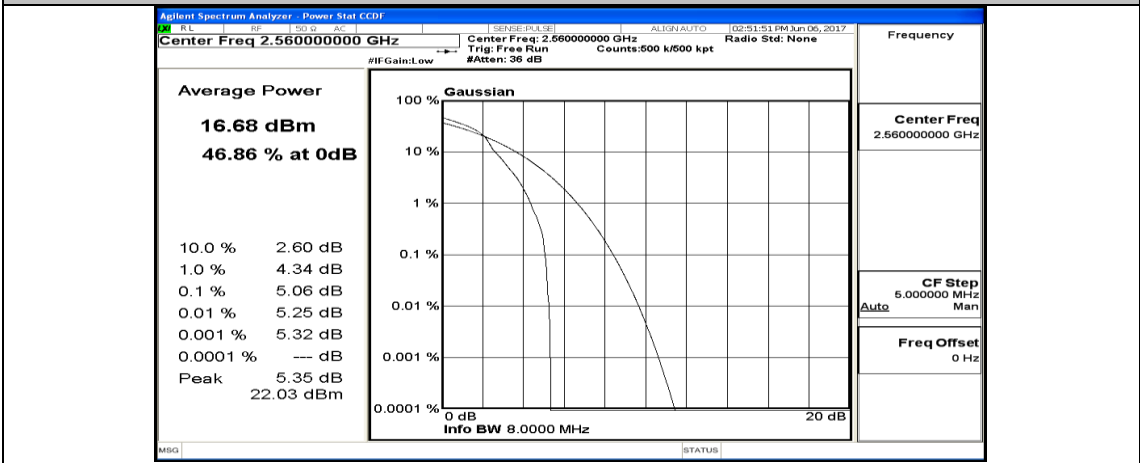

(Channel Bandwidth:20 MHz)_HCH_16QAM_1RB#99