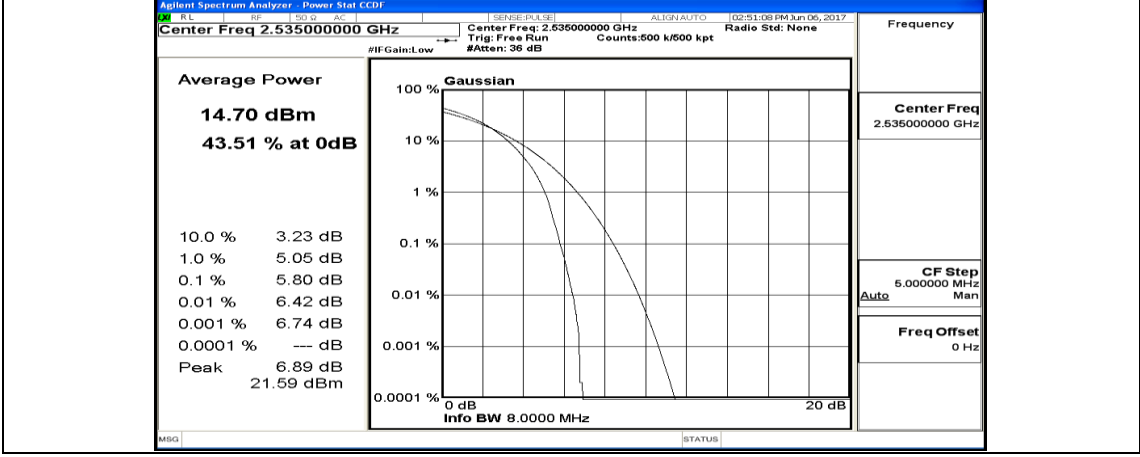

(Channel Bandwidth:20 MHz)_HCH_QPSK_1RB#0