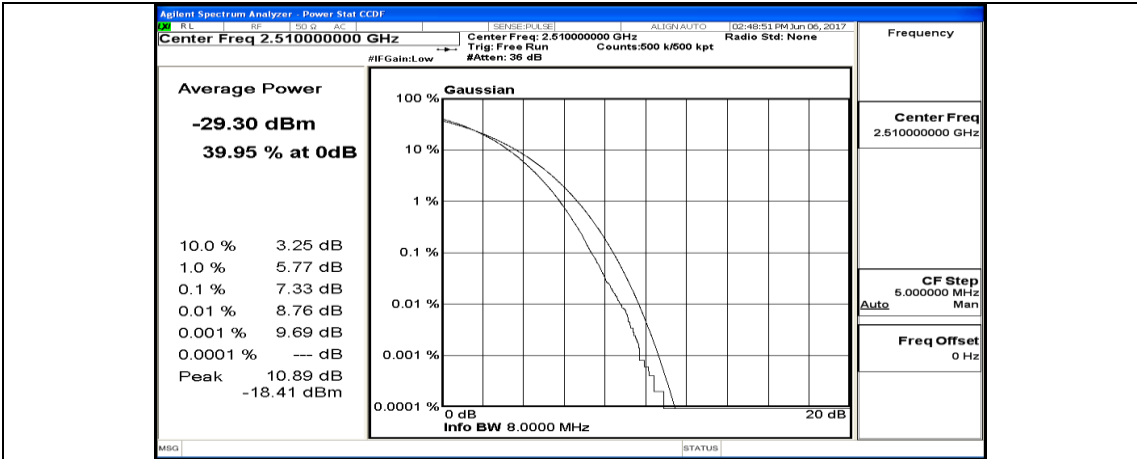

(Channel Bandwidth:20 MHz)_LCH_16QAM_50RB#0