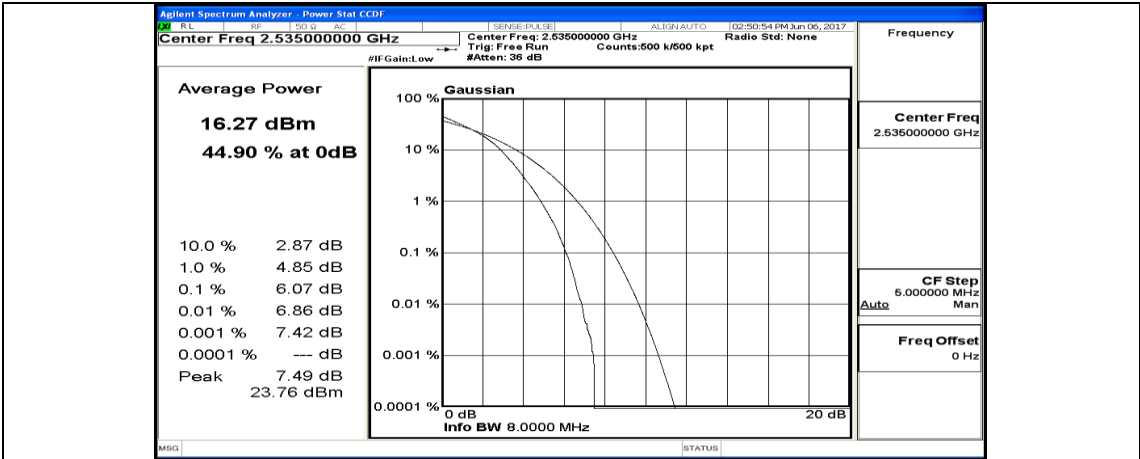

(Channel Bandwidth:20 MHz)_MCH_16QAM_50RB#50