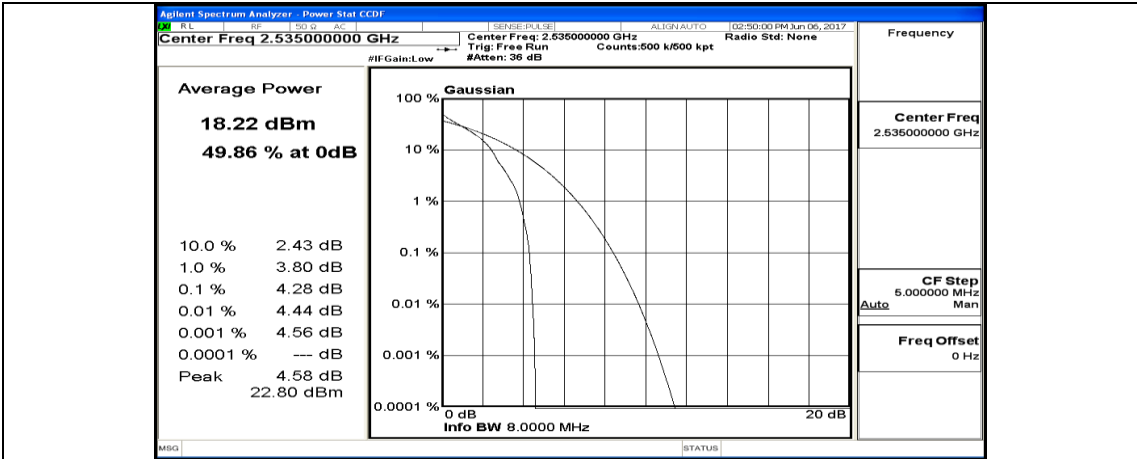

(Channel Bandwidth:20 MHz)_MCH_QPSK_1RB#99