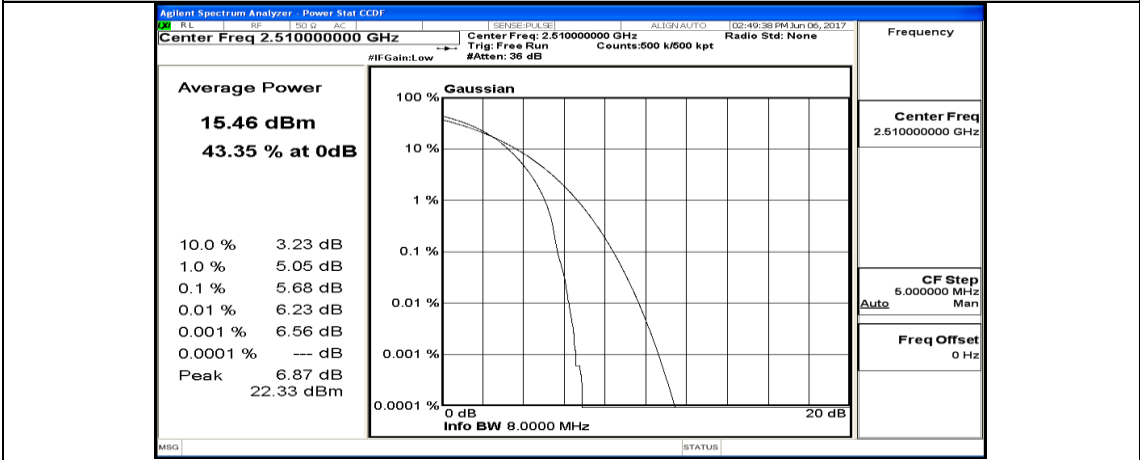

(Channel Bandwidth:15 MHz)_HCH_16QAM_75RB#0

Channel Bandwidth: 20 MHz

(Channel Bandwidth:20 MHz)_LCH_QPSK_1RB#99

(Channel Bandwidth:20 MHz)_LCH_QPSK_50RB#0

(Channel Bandwidth:20 MHz)_LCH_QPSK_50RB#25

(Channel Bandwidth:20 MHz)_LCH_QPSK_50RB#50

(Channel Bandwidth:20 MHz)_LCH_QPSK_100RB#0

(Channel Bandwidth:20 MHz)_MCH_QPSK_1RB#0

(Channel Bandwidth:20 MHz)_MCH_QPSK_1RB#49

(Channel Bandwidth:20 MHz)_MCH_QPSK_1RB#99

(Channel Bandwidth:20 MHz)_MCH_QPSK_50RB#0