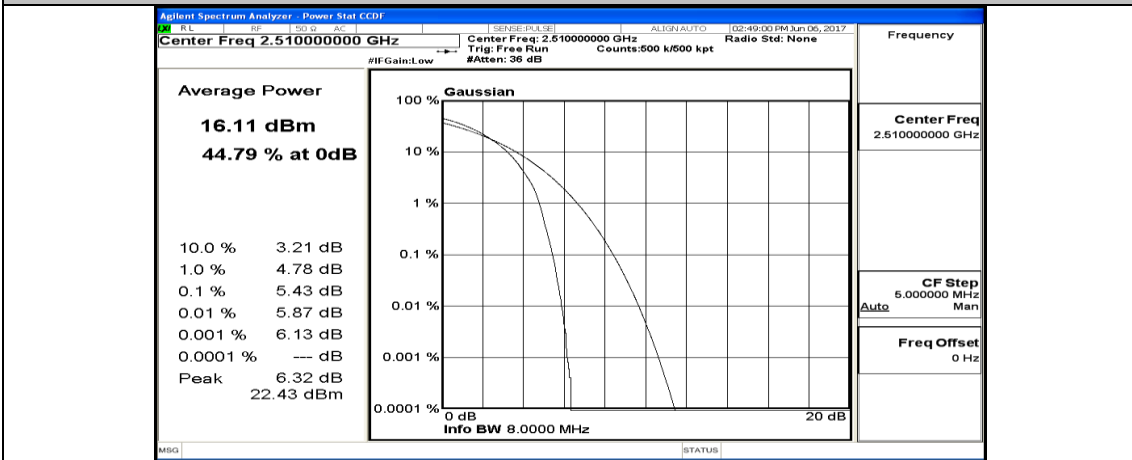

(Channel Bandwidth:15 MHz)_HCH_16QAM_75RB#0

Channel Bandwidth: 20 MHz

(Channel Bandwidth:20 MHz)_LCH_QPSK_1RB#99

(Channel Bandwidth:20 MHz)_LCH_QPSK_50RB#0

(Channel Bandwidth:20 MHz)_LCH_QPSK_50RB#25

(Channel Bandwidth:20 MHz)_LCH_QPSK_50RB#50

(Channel Bandwidth:20 MHz)_LCH_QPSK_100RB#0

(Channel Bandwidth:20 MHz)_MCH_QPSK_1RB#0

(Channel Bandwidth:20 MHz)_MCH_QPSK_1RB#49

(Channel Bandwidth:20 MHz)_MCH_QPSK_1RB#99

(Channel Bandwidth:20 MHz)_MCH_QPSK_50RB#0