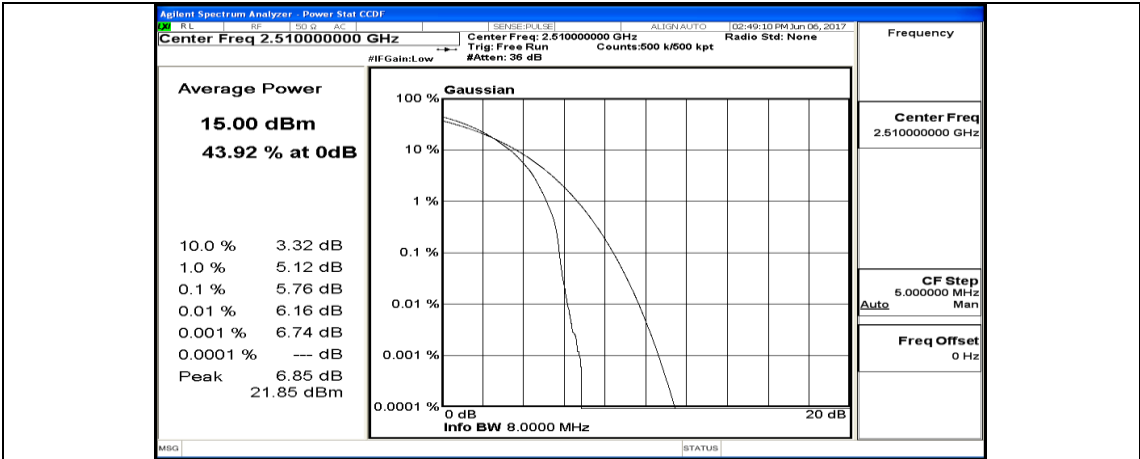

(Channel Bandwidth:15 MHz)_HCH_16QAM_75RB#0

Channel Bandwidth: 20 MHz

(Channel Bandwidth:20 MHz)_LCH_QPSK_1RB#99

(Channel Bandwidth:20 MHz)_LCH_QPSK_50RB#0

(Channel Bandwidth:20 MHz)_LCH_QPSK_50RB#25

(Channel Bandwidth:20 MHz)_LCH_QPSK_50RB#50

(Channel Bandwidth:20 MHz)_LCH_QPSK_100RB#0

(Channel Bandwidth:20 MHz)_MCH_QPSK_1RB#0

(Channel Bandwidth:20 MHz)_MCH_QPSK_1RB#49

(Channel Bandwidth:20 MHz)_MCH_QPSK_1RB#99

(Channel Bandwidth:20 MHz)_MCH_QPSK_50RB#0