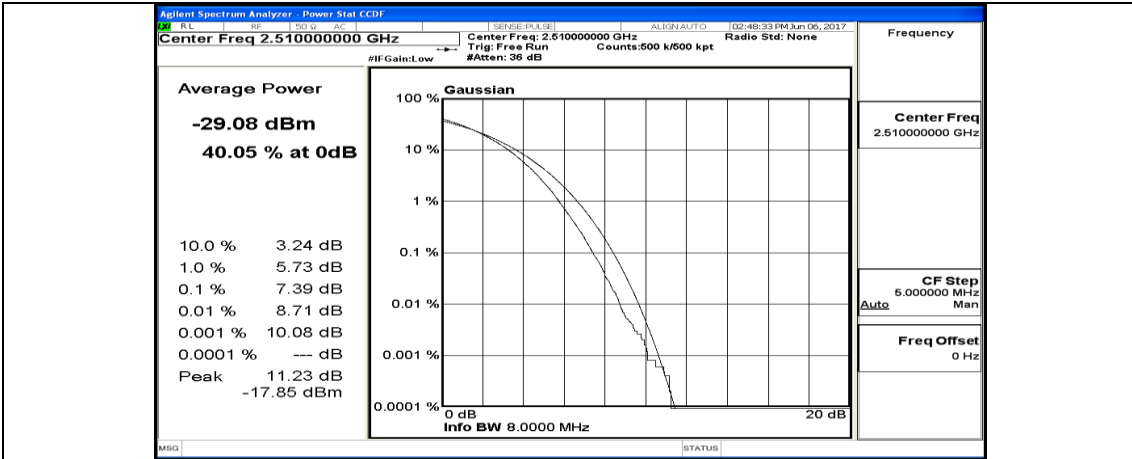

(Channel Bandwidth:15 MHz)_HCH_16QAM_1RB#37

(Channel Bandwidth:15 MHz)_HCH_16QAM_1RB#74

(Channel Bandwidth:15 MHz)_HCH_16QAM_37RB#0

(Channel Bandwidth:15 MHz)_HCH_16QAM_37RB#18

(Channel Bandwidth:15 MHz)_HCH_16QAM_37RB#38

(Channel Bandwidth:15 MHz)_HCH_16QAM_75RB#0

Channel Bandwidth: 20 MHz

(Channel Bandwidth:20 MHz)_LCH_QPSK_1RB#99

(Channel Bandwidth:20 MHz)_LCH_QPSK_50RB#0

(Channel Bandwidth:20 MHz)_LCH_QPSK_50RB#25

(Channel Bandwidth:20 MHz)_LCH_QPSK_50RB#50