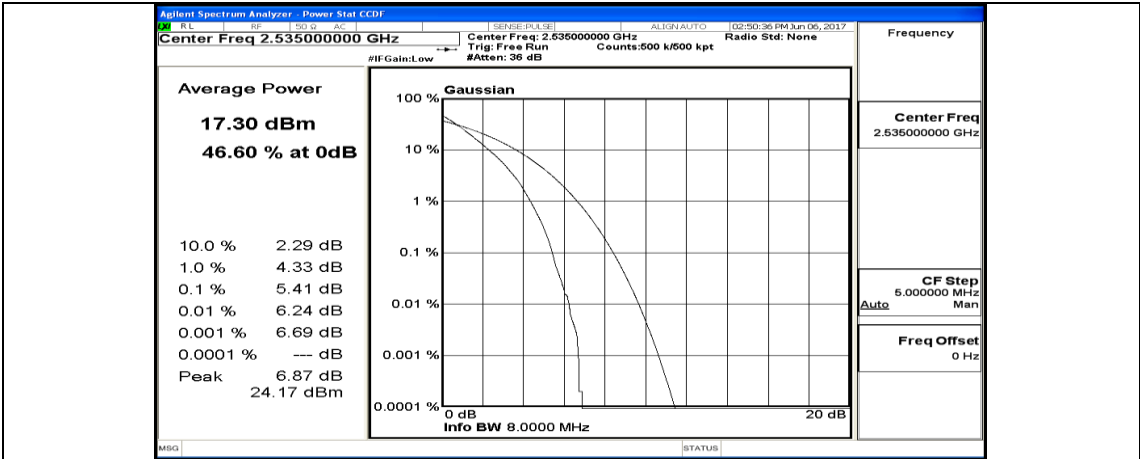

(Channel Bandwidth:20 MHz)_MCH_QPSK_50RB#50