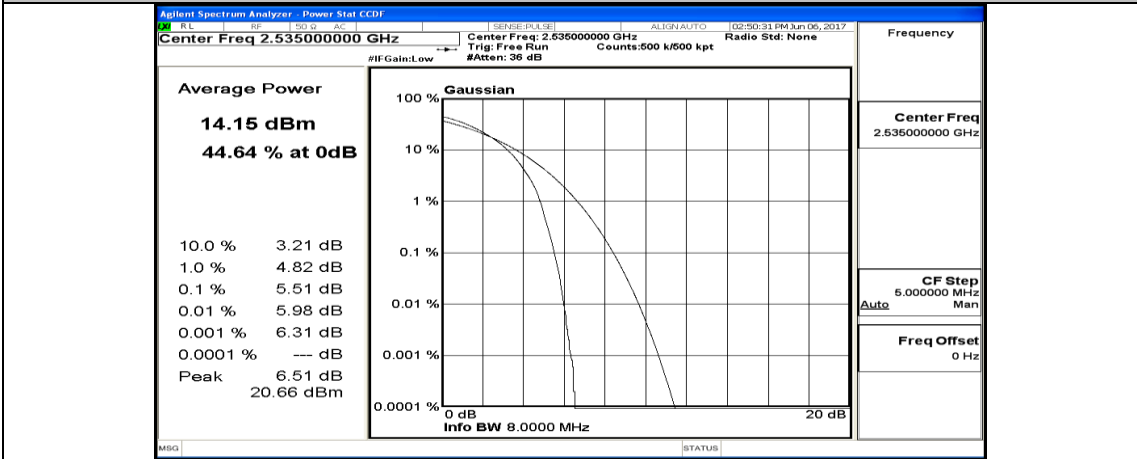

(Channel Bandwidth:20 MHz)_LCH_QPSK_100RB#0

(Channel Bandwidth:20 MHz)_MCH_QPSK_1RB#0

(Channel Bandwidth:20 MHz)_MCH_QPSK_1RB#49

(Channel Bandwidth:20 MHz)_MCH_QPSK_1RB#99

(Channel Bandwidth:20 MHz)_MCH_QPSK_50RB#0