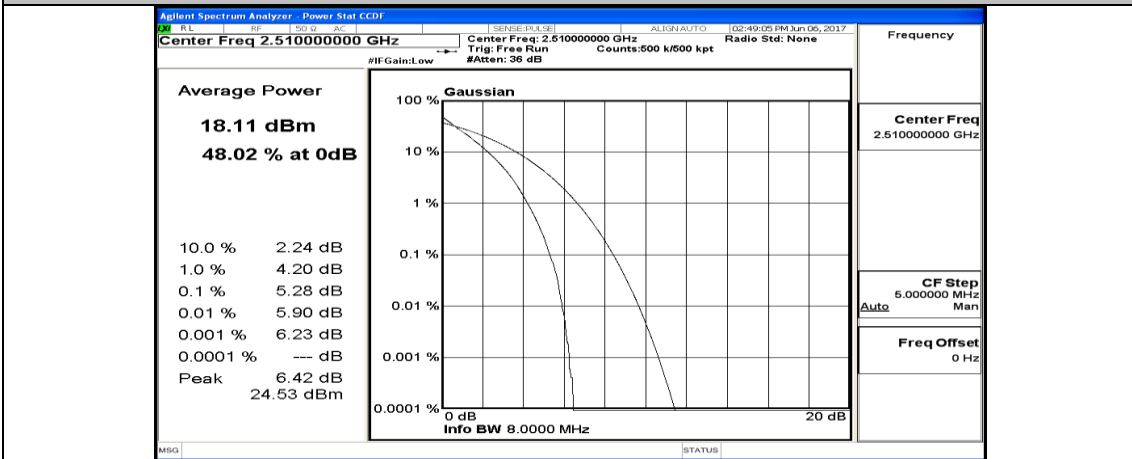

(Channel Bandwidth:15 MHz)_HCH_16QAM_75RB#0

Channel Bandwidth: 20 MHz

(Channel Bandwidth:20 MHz)_LCH_QPSK_1RB#99

(Channel Bandwidth:20 MHz)_LCH_QPSK_50RB#0

(Channel Bandwidth:20 MHz)_LCH_QPSK_50RB#25

(Channel Bandwidth:20 MHz)_LCH_QPSK_50RB#50

(Channel Bandwidth:20 MHz)_LCH_QPSK_100RB#0

(Channel Bandwidth:20 MHz)_MCH_QPSK_1RB#0

(Channel Bandwidth:20 MHz)_MCH_QPSK_1RB#49

(Channel Bandwidth:20 MHz)_MCH_QPSK_1RB#99

(Channel Bandwidth:20 MHz)_MCH_QPSK_50RB#0