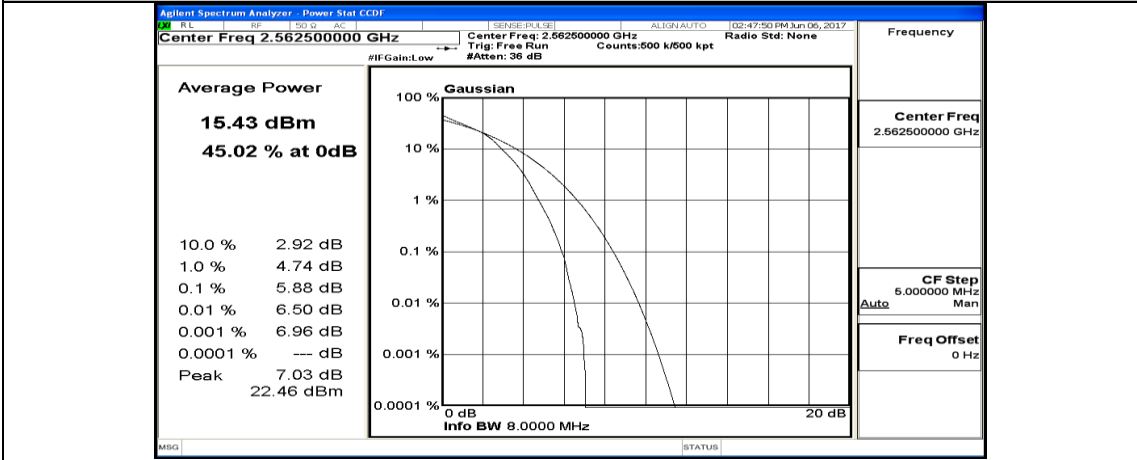

(Channel Bandwidth:15 MHz)_HCH_16QAM_1RB#37

(Channel Bandwidth:15 MHz)_HCH_16QAM_1RB#74

(Channel Bandwidth:15 MHz)_HCH_16QAM_37RB#0

(Channel Bandwidth:15 MHz)_HCH_16QAM_37RB#18

(Channel Bandwidth:15 MHz)_HCH_16QAM_37RB#38

(Channel Bandwidth:15 MHz)_HCH_16QAM_75RB#0

Channel Bandwidth: 20 MHz

(Channel Bandwidth:20 MHz)_LCH_QPSK_1RB#99

(Channel Bandwidth:20 MHz)_LCH_QPSK_50RB#0

(Channel Bandwidth:20 MHz)_LCH_QPSK_50RB#25

(Channel Bandwidth:20 MHz)_LCH_QPSK_50RB#50