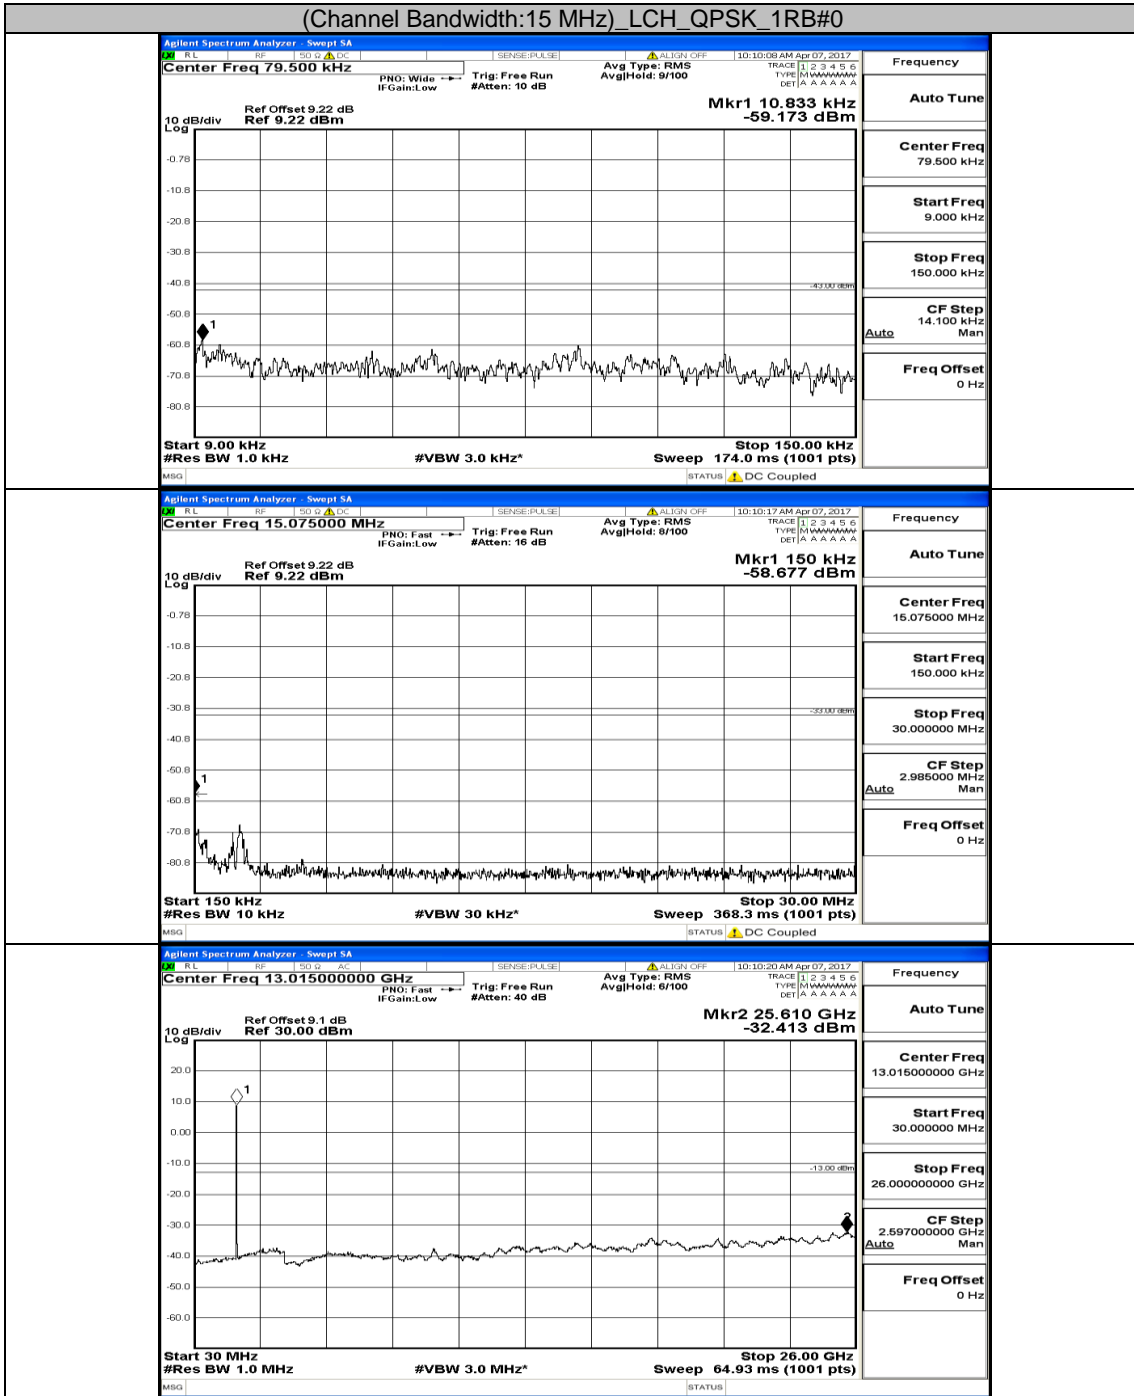

(Channel Bandwidth: 5 MHz) MCH_16QAM_1RB#0

(Channel Bandwidth: 5 MHz)_HCH_16QAM_1RB#0

Channel Bandwidth: 10 MHz

Channel Bandwidth: 10 MHz_MCH_QPSK_1RB#0

Channel Bandwidth: 10 MHz_HCH_QPSK_1RB#0

Channel Bandwidth: 10 MHz_LCH_16QAM_1RB#0

Channel Bandwidth: 10 MHz_MCH_16QAM_1RB#0

Channel Bandwidth: 10 MHz_HCH_16QAM_1RB#0

Channel Bandwidth: 15 MHz

(Channel Bandwidth:15 MHz)_MCH_QPSK_1RB#0

(Channel Bandwidth:15 MHz)_HCH_QPSK_1RB#0

(Channel Bandwidth:15 MHz) LCH_16QAM_1RB#0