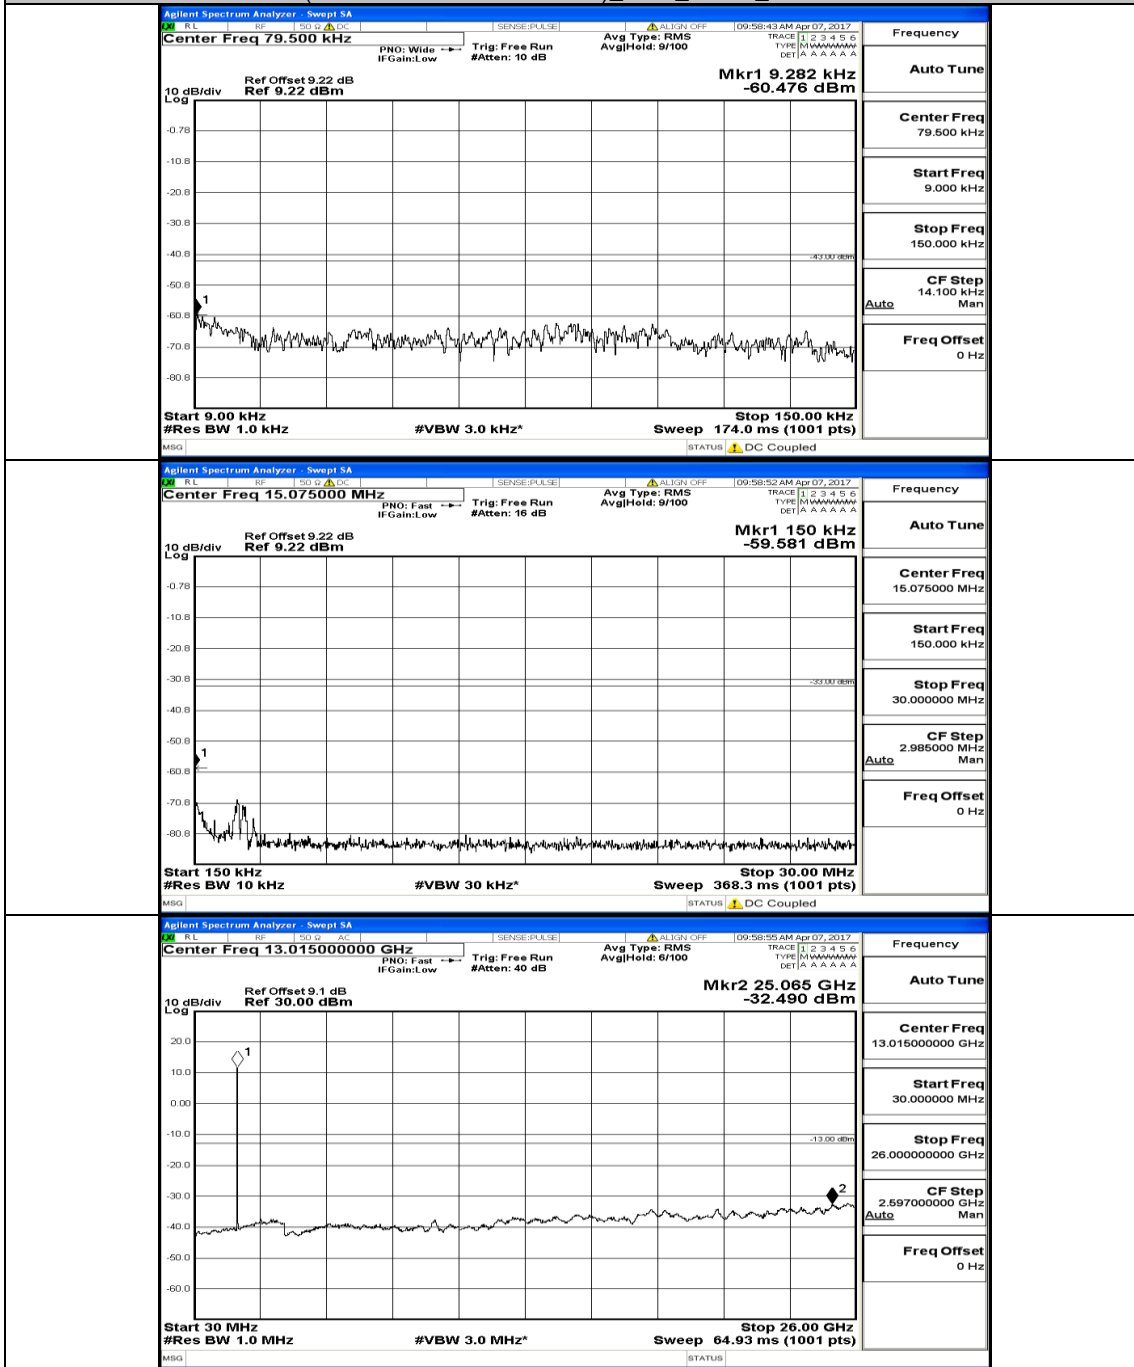

Appendix E: Conducted Spurious Emission LTE Band 4 Test Results

Channel Bandwidth: 1.4 MHz

(Channel Bandwidth: 1.4 MHz)_MCH_QPSK_1RB#0

(Channel Bandwidth: 1.4 MHz)_HCH_QPSK_1RB#0

(Channel Bandwidth: 1.4 MHz)_LCH_16QAM_1RB#0

(Channel Bandwidth: 1.4 MHz)_MCH_16QAM_1RB#0

(Channel Bandwidth: 1.4 MHz) HCH_16QAM_1RB#0

Channel Bandwidth: 3 MHz

(Channel Bandwidth: 3 MHz) MCH_QPSK_1RB#0

(Channel Bandwidth: 3 MHz) HCH_QPSK_1RB#0

(Channel Bandwidth: 3 MHz) LCH_16QAM_1RB#0

(Channel Bandwidth: 3 MHz)_MCH_16QAM_1RB#0

(Channel Bandwidth: 3 MHz) HCH_16QAM_1RB#0

Channel Bandwidth: 5 MHz

(Channel Bandwidth: 5 MHz) MCH_QPSK_1RB#0

(Channel Bandwidth: 5 MHz) _HCH_QPSK_1RB#0

(Channel Bandwidth: 5 MHz) LCH_16QAM_1RB#0