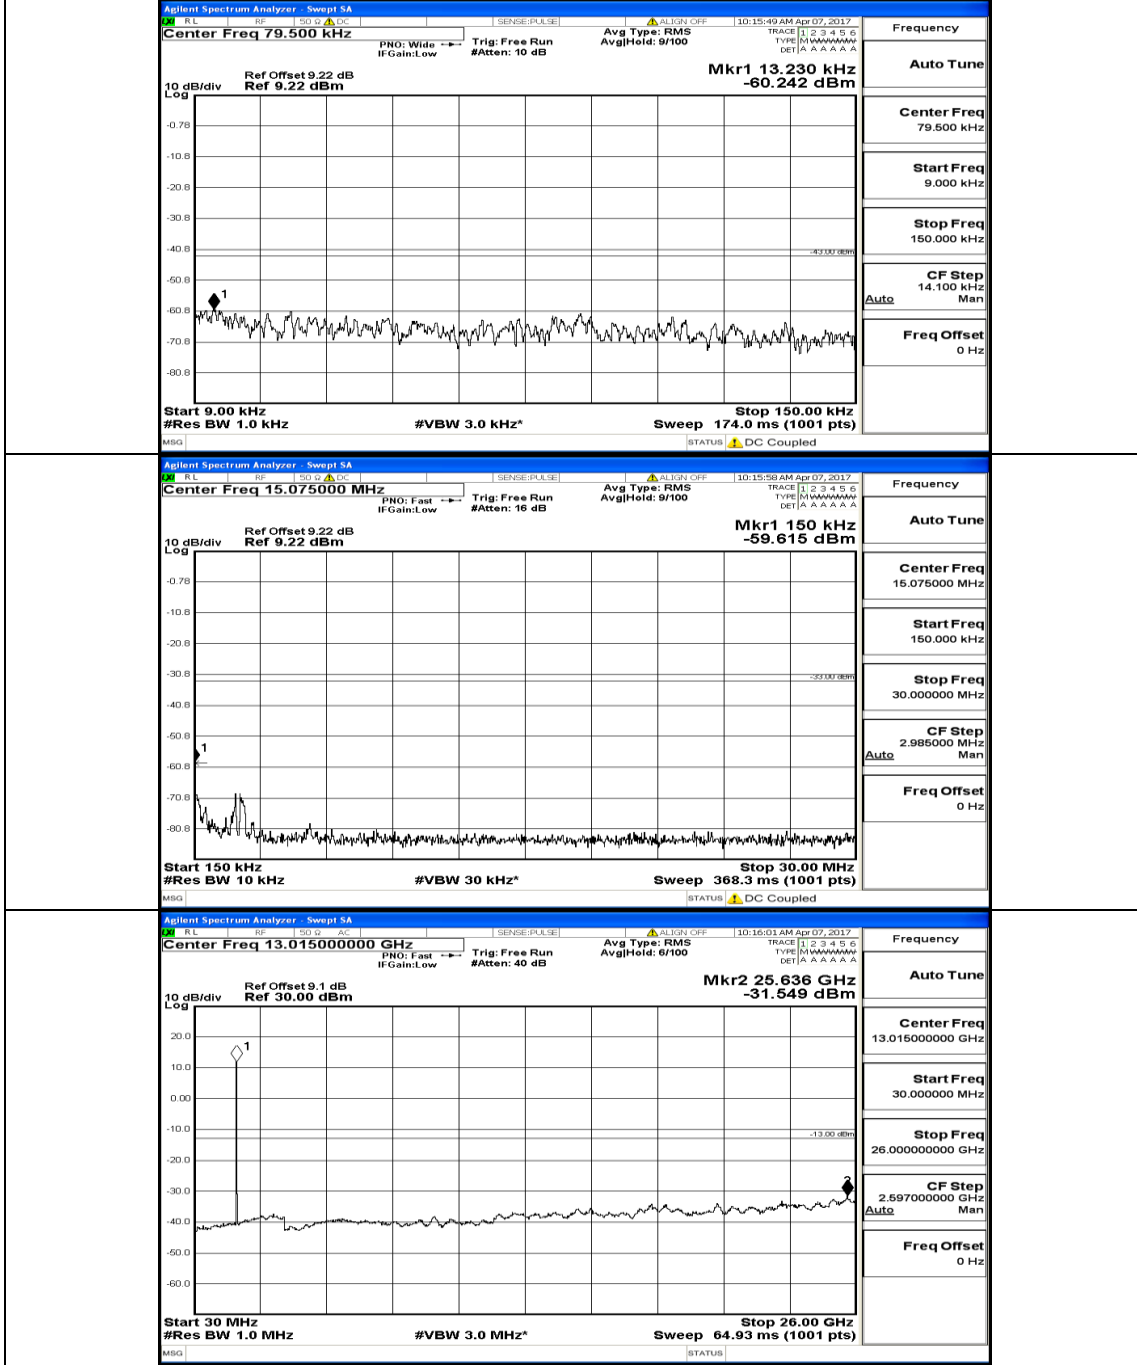

(Channel Bandwidth:20 MHz) LCH_16QAM_1RB#0