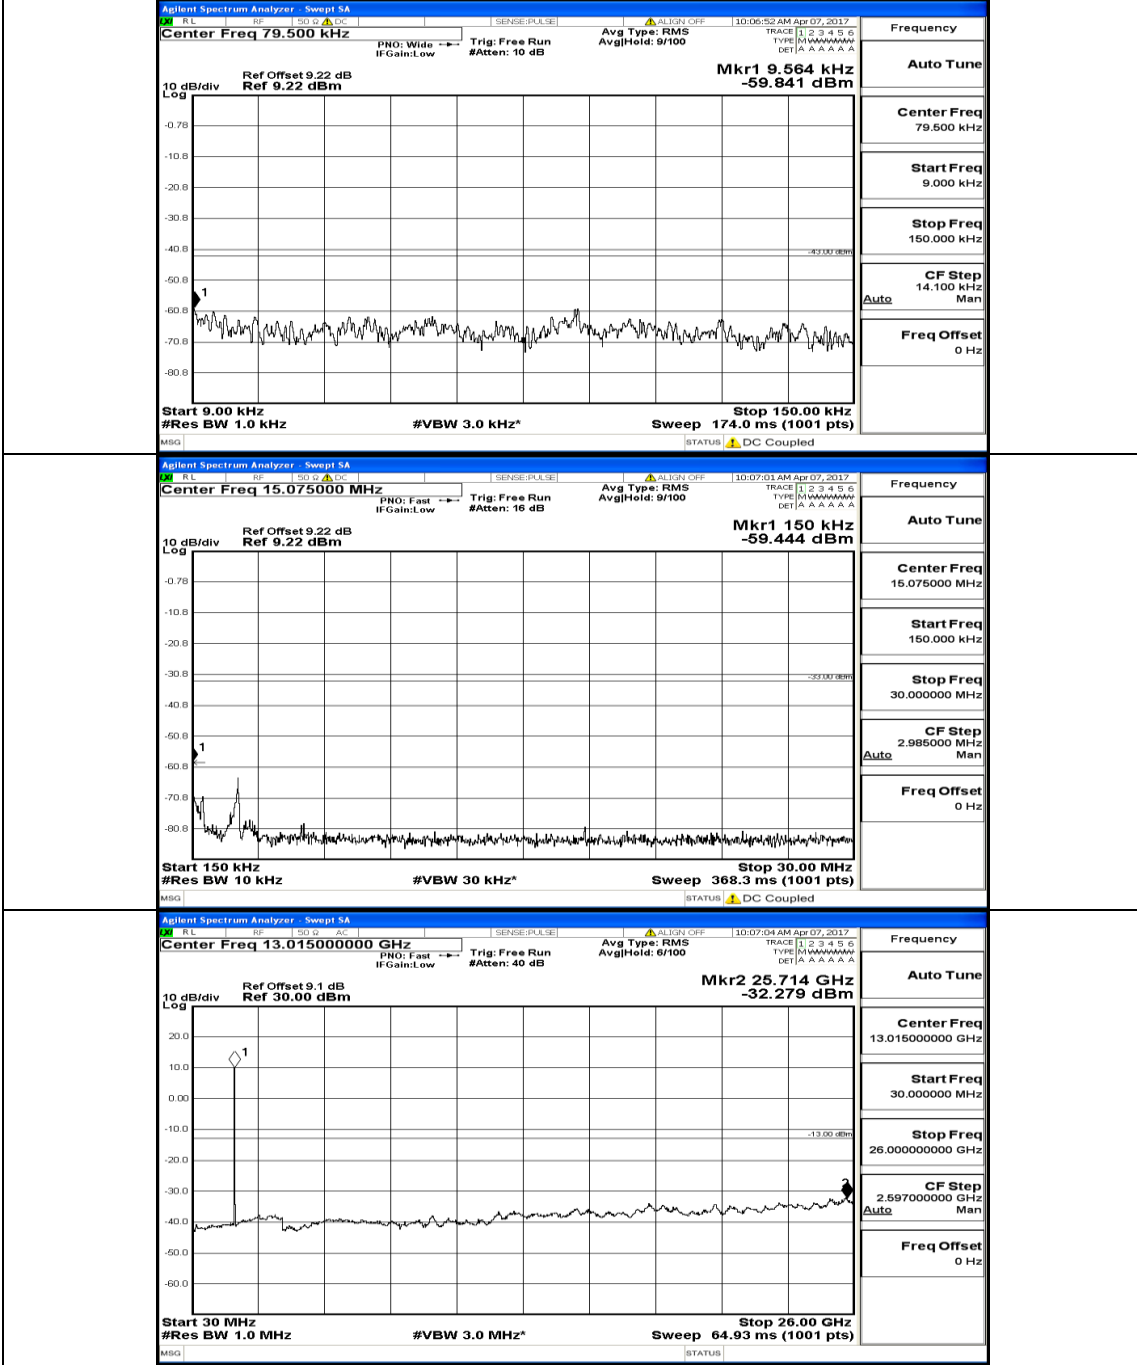

(Channel Bandwidth: 5 MHz) MCH_16QAM_1RB#0

(Channel Bandwidth: 5 MHz)_HCH_16QAM_1RB#0

Channel Bandwidth: 10 MHz

Channel Bandwidth: 10 MHz_MCH_QPSK_1RB#0

Channel Bandwidth: 10 MHz_HCH_QPSK_1RB#0

Channel Bandwidth: 10 MHz_LCH_16QAM_1RB#0

Channel Bandwidth: 10 MHz_MCH_16QAM_1RB#0

Channel Bandwidth: 10 MHz_HCH_16QAM_1RB#0

Channel Bandwidth: 15 MHz

(Channel Bandwidth:15 MHz)_MCH_QPSK_1RB#0

(Channel Bandwidth:15 MHz)_HCH_QPSK_1RB#0

(Channel Bandwidth:15 MHz) LCH_16QAM_1RB#0