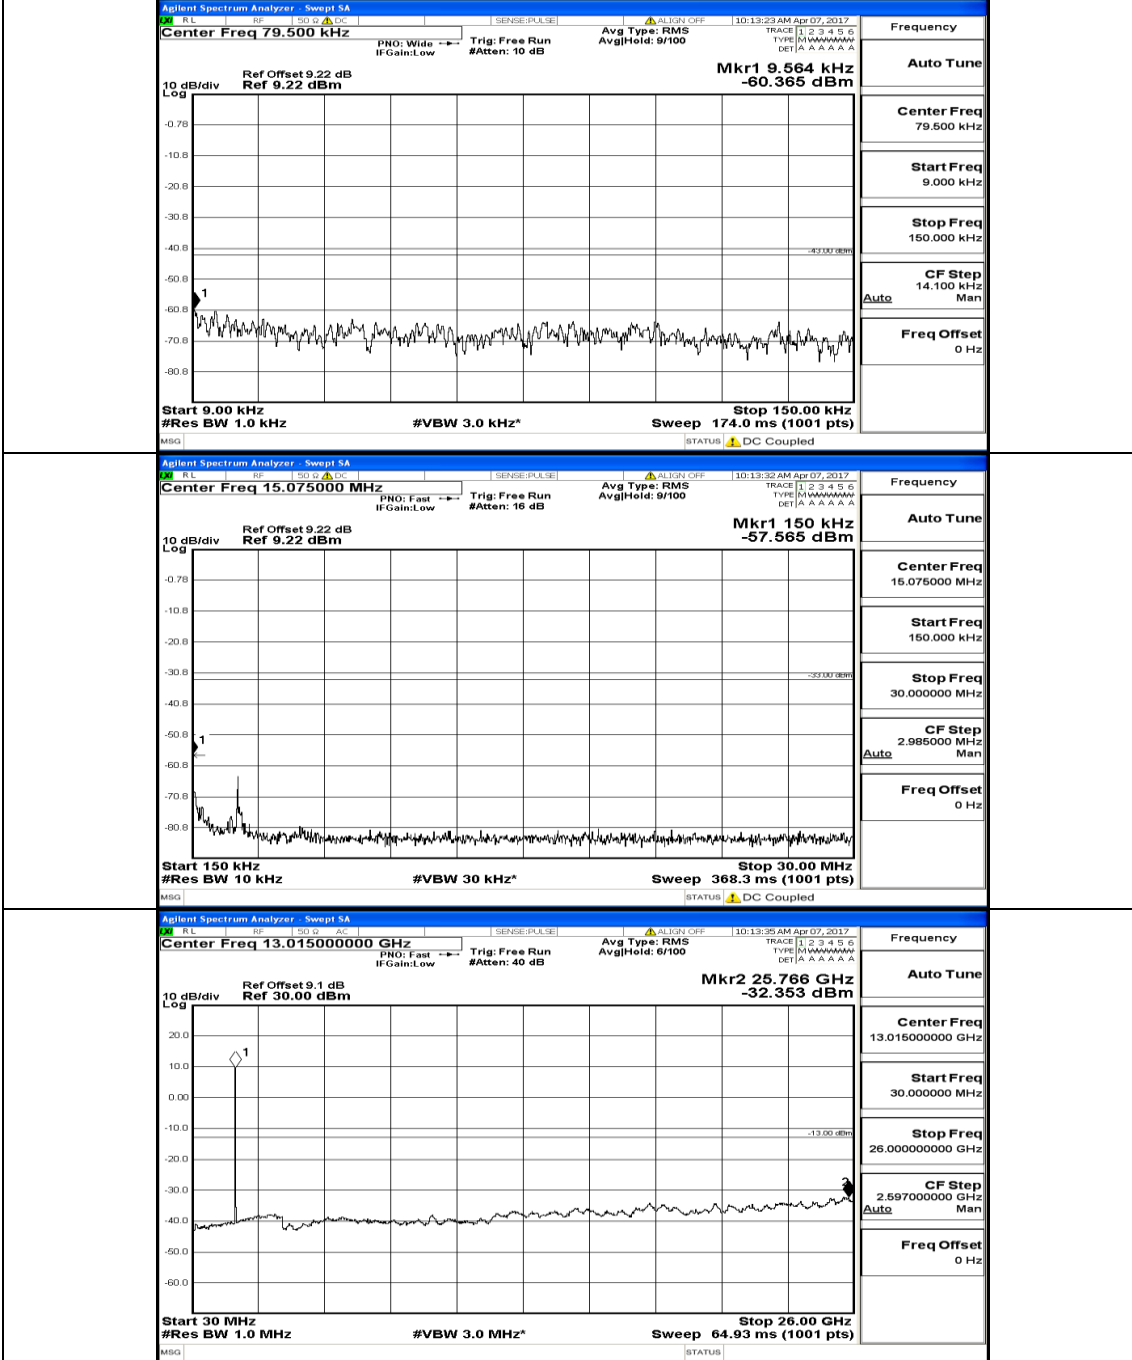

Channel Bandwidth: 10 MHz_MCH_16QAM_1RB#0

Channel Bandwidth: 10 MHz_HCH_16QAM_1RB#0

Channel Bandwidth: 15 MHz

(Channel Bandwidth:15 MHz)_MCH_QPSK_1RB#0

(Channel Bandwidth:15 MHz)_HCH_QPSK_1RB#0

(Channel Bandwidth:15 MHz) LCH_16QAM_1RB#0