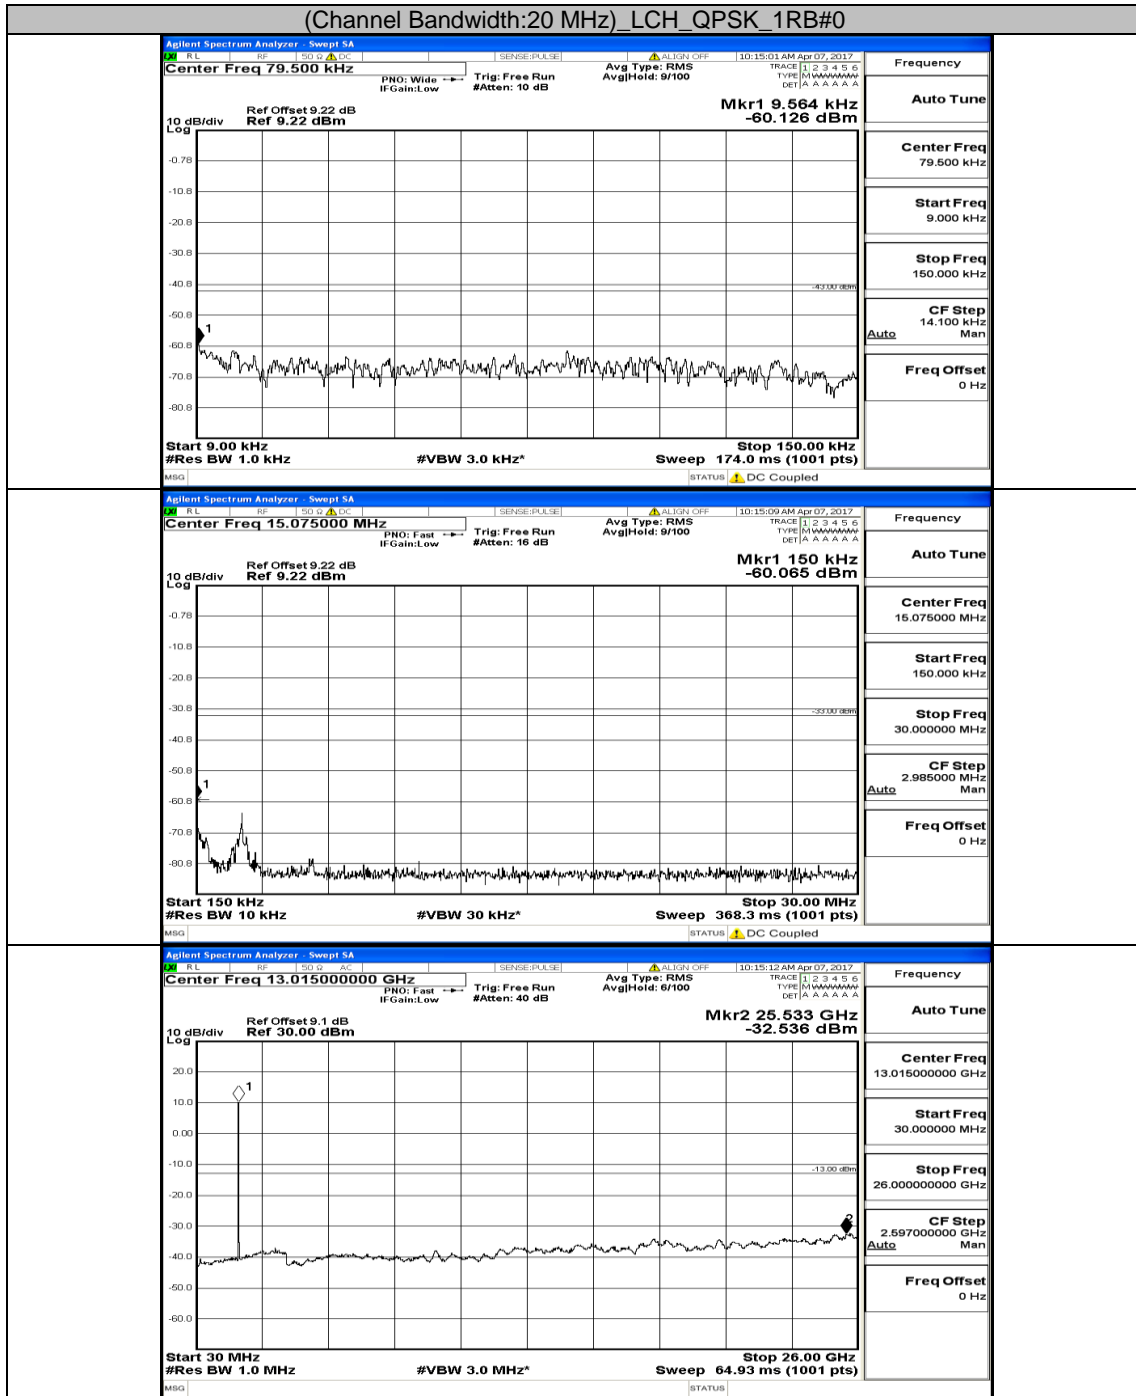

(Channel Bandwidth:15 MHz)_MCH_16QAM_1RB#0

(Channel Bandwidth:15 MHz)_HCH_16QAM_1RB#0

Channel Bandwidth: 20 MHz

(Channel Bandwidth:20 MHz)_LCH_QPSK_1RB#0

(Channel Bandwidth:20 MHz)_MCH_QPSK_1RB#0

(Channel Bandwidth:20 MHz) HCH_QPSK_1RB#0