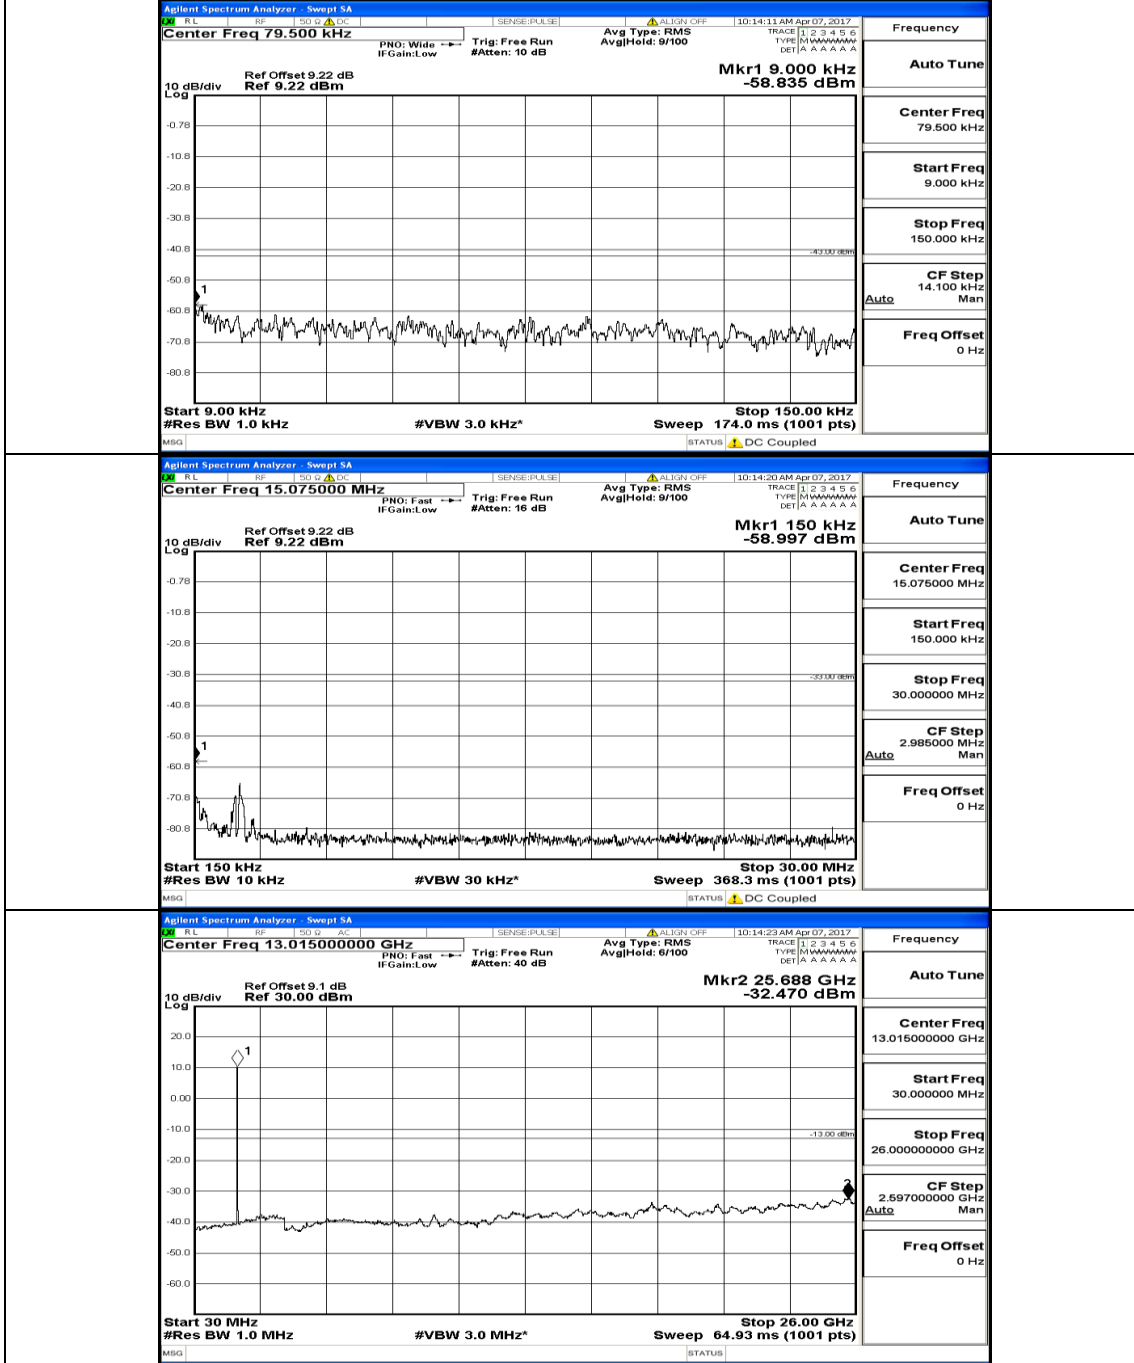

(Channel Bandwidth:15 MHz)_HCH_16QAM_1RB#0