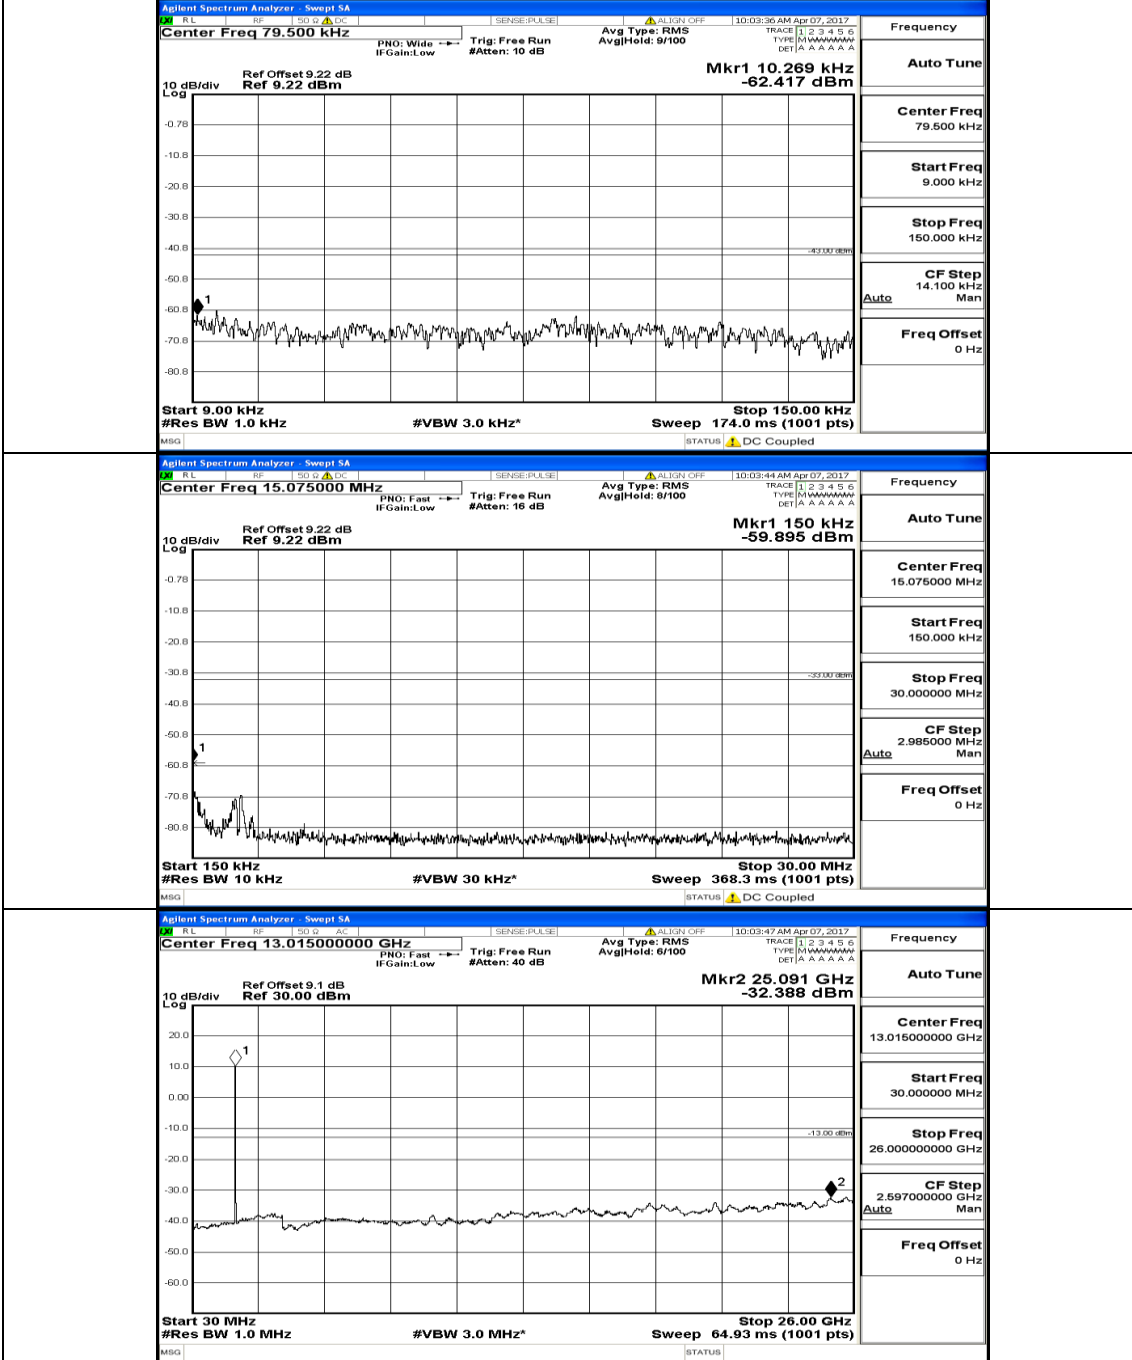

Appendix E: Conducted Spurious Emission LTE Band 4 Test Results

Channel Bandwidth: 1.4 MHz

(Channel Bandwidth: 1.4 MHz)_MCH_QPSK_1RB#0

(Channel Bandwidth: 1.4 MHz)_HCH_QPSK_1RB#0

(Channel Bandwidth: 1.4 MHz)_LCH_16QAM_1RB#0

(Channel Bandwidth: 3 MHz)_MCH_16QAM_1RB#0

(Channel Bandwidth: 3 MHz) HCH_16QAM_1RB#0

Channel Bandwidth: 5 MHz

(Channel Bandwidth: 5 MHz) MCH_QPSK_1RB#0

(Channel Bandwidth: 5 MHz) _HCH_QPSK_1RB#0

(Channel Bandwidth: 5 MHz) LCH_16QAM_1RB#0

(Channel Bandwidth: 5 MHz) MCH_16QAM_1RB#0

(Channel Bandwidth: 5 MHz)_HCH_16QAM_1RB#0

Channel Bandwidth: 10 MHz

Channel Bandwidth: 10 MHz_MCH_QPSK_1RB#0

Channel Bandwidth: 10 MHz_HCH_QPSK_1RB#0

Channel Bandwidth: 10 MHz_LCH_16QAM_1RB#0