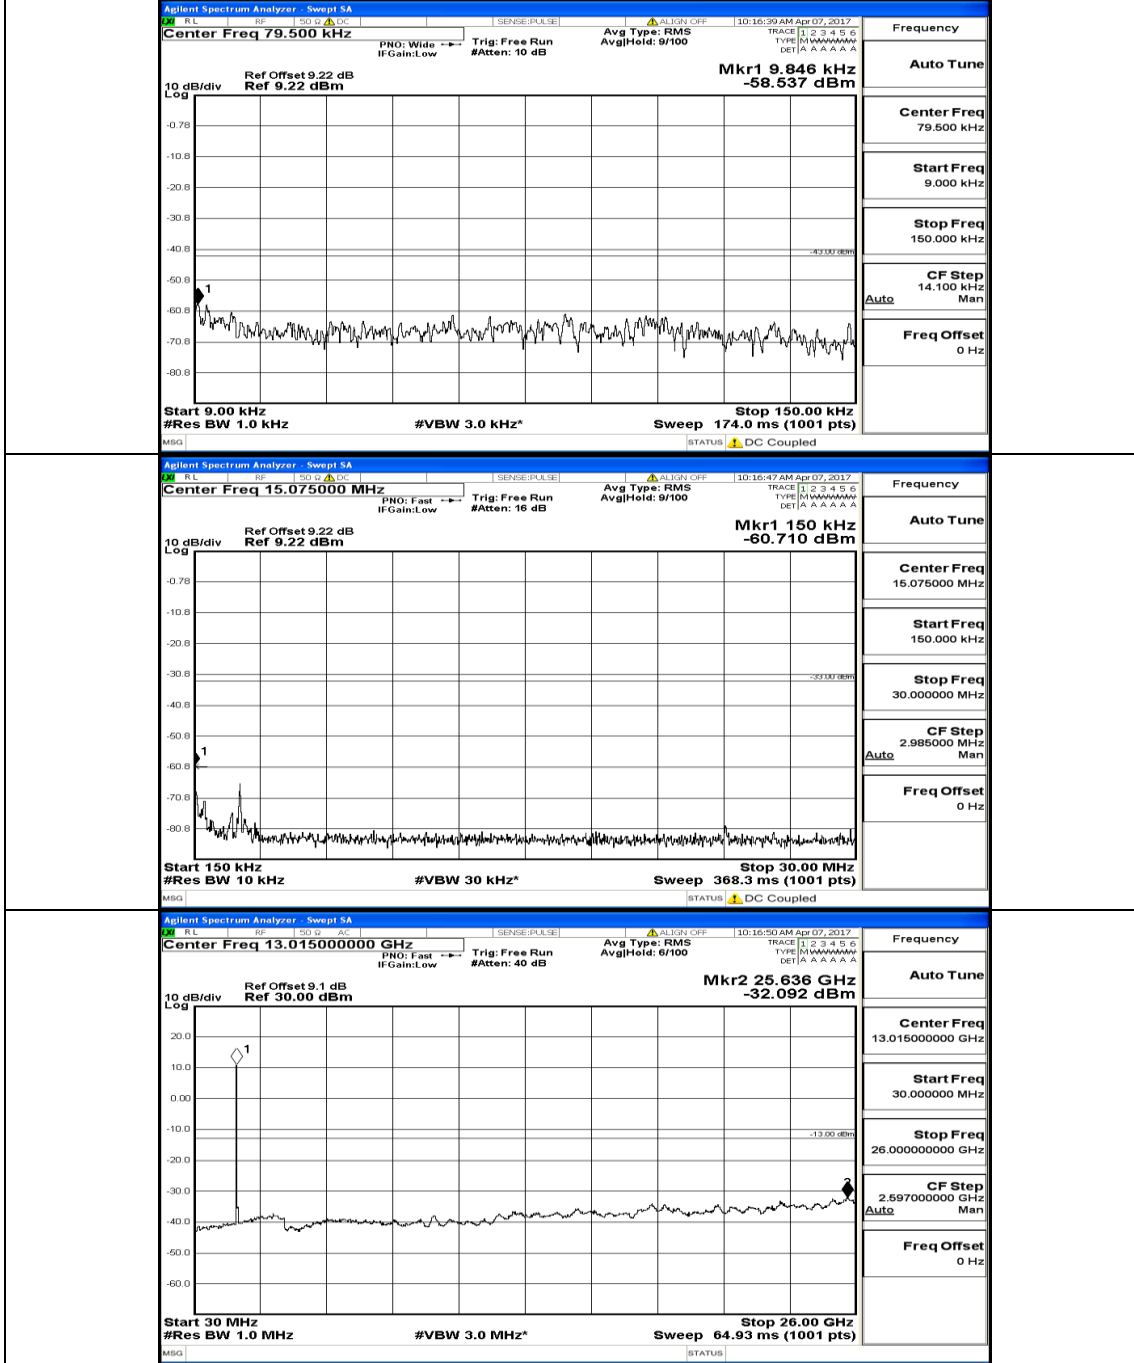

(Channel Bandwidth:15 MHz)_MCH_16QAM_1RB#0

(Channel Bandwidth:15 MHz)_HCH_16QAM_1RB#0

Channel Bandwidth: 20 MHz

(Channel Bandwidth:20 MHz)_LCH_QPSK_1RB#0

(Channel Bandwidth:20 MHz)_MCH_QPSK_1RB#0

(Channel Bandwidth:20 MHz) HCH_QPSK_1RB#0