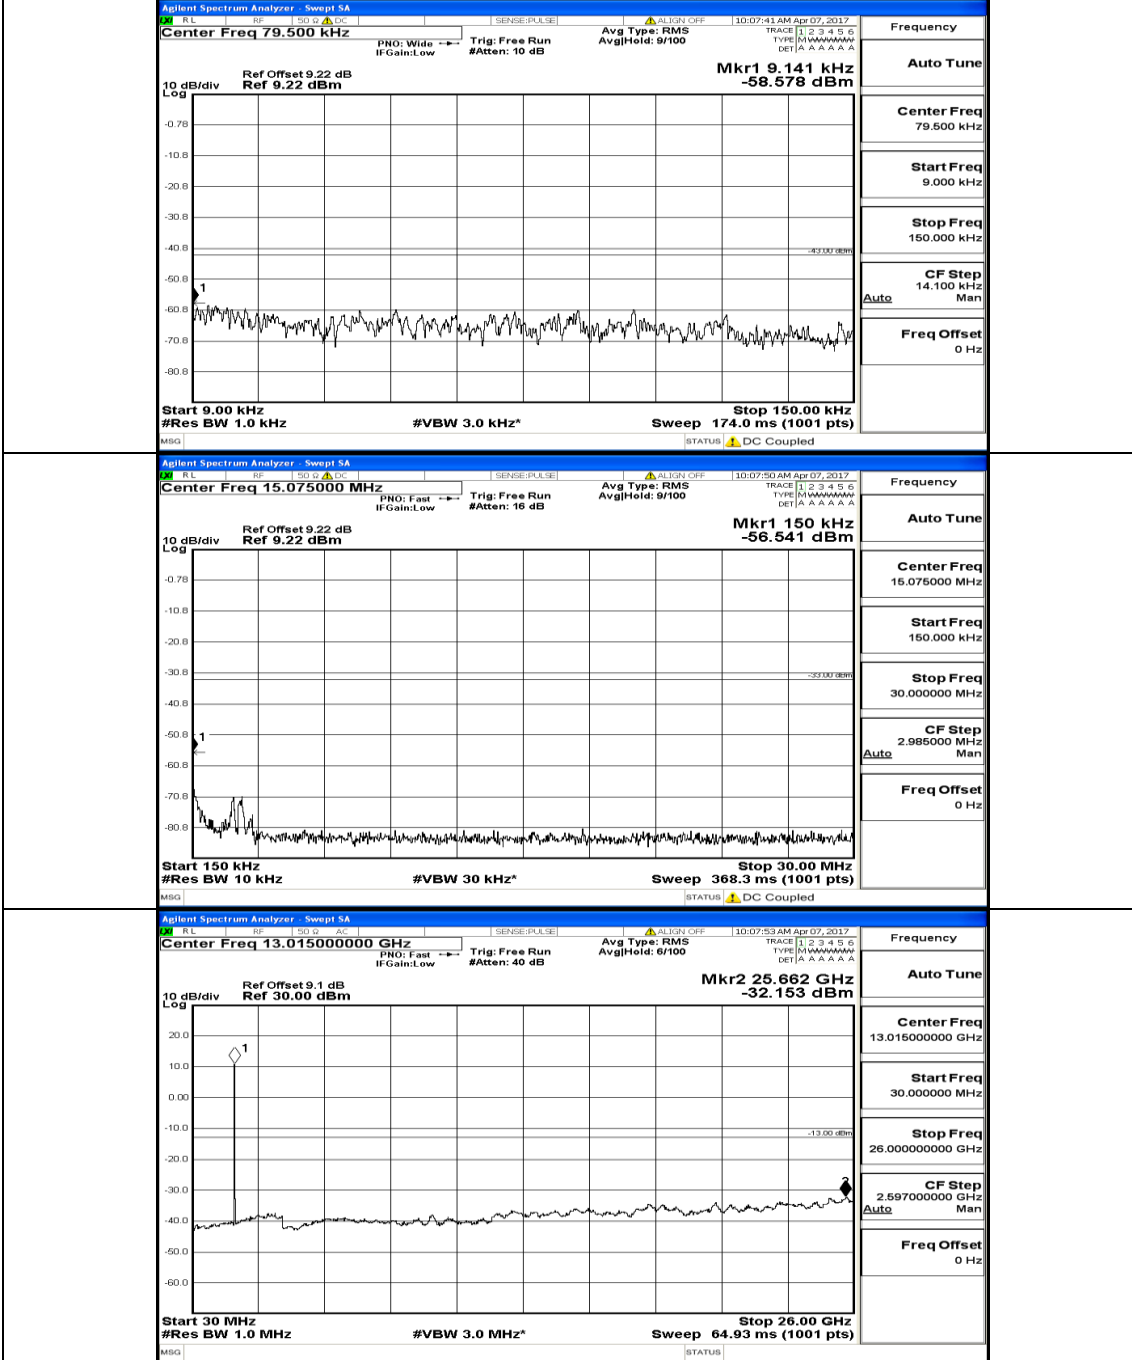

(Channel Bandwidth: 5 MHz) MCH_16QAM_1RB#0

(Channel Bandwidth: 5 MHz)_HCH_16QAM_1RB#0

Channel Bandwidth: 10 MHz

Channel Bandwidth: 10 MHz_MCH_QPSK_1RB#0

Channel Bandwidth: 10 MHz_HCH_QPSK_1RB#0

Channel Bandwidth: 10 MHz_LCH_16QAM_1RB#0

Channel Bandwidth: 10 MHz_MCH_16QAM_1RB#0

Channel Bandwidth: 10 MHz_HCH_16QAM_1RB#0

Channel Bandwidth: 15 MHz

(Channel Bandwidth:15 MHz)_MCH_QPSK_1RB#0

(Channel Bandwidth:15 MHz)_HCH_QPSK_1RB#0

(Channel Bandwidth:15 MHz) LCH_16QAM_1RB#0