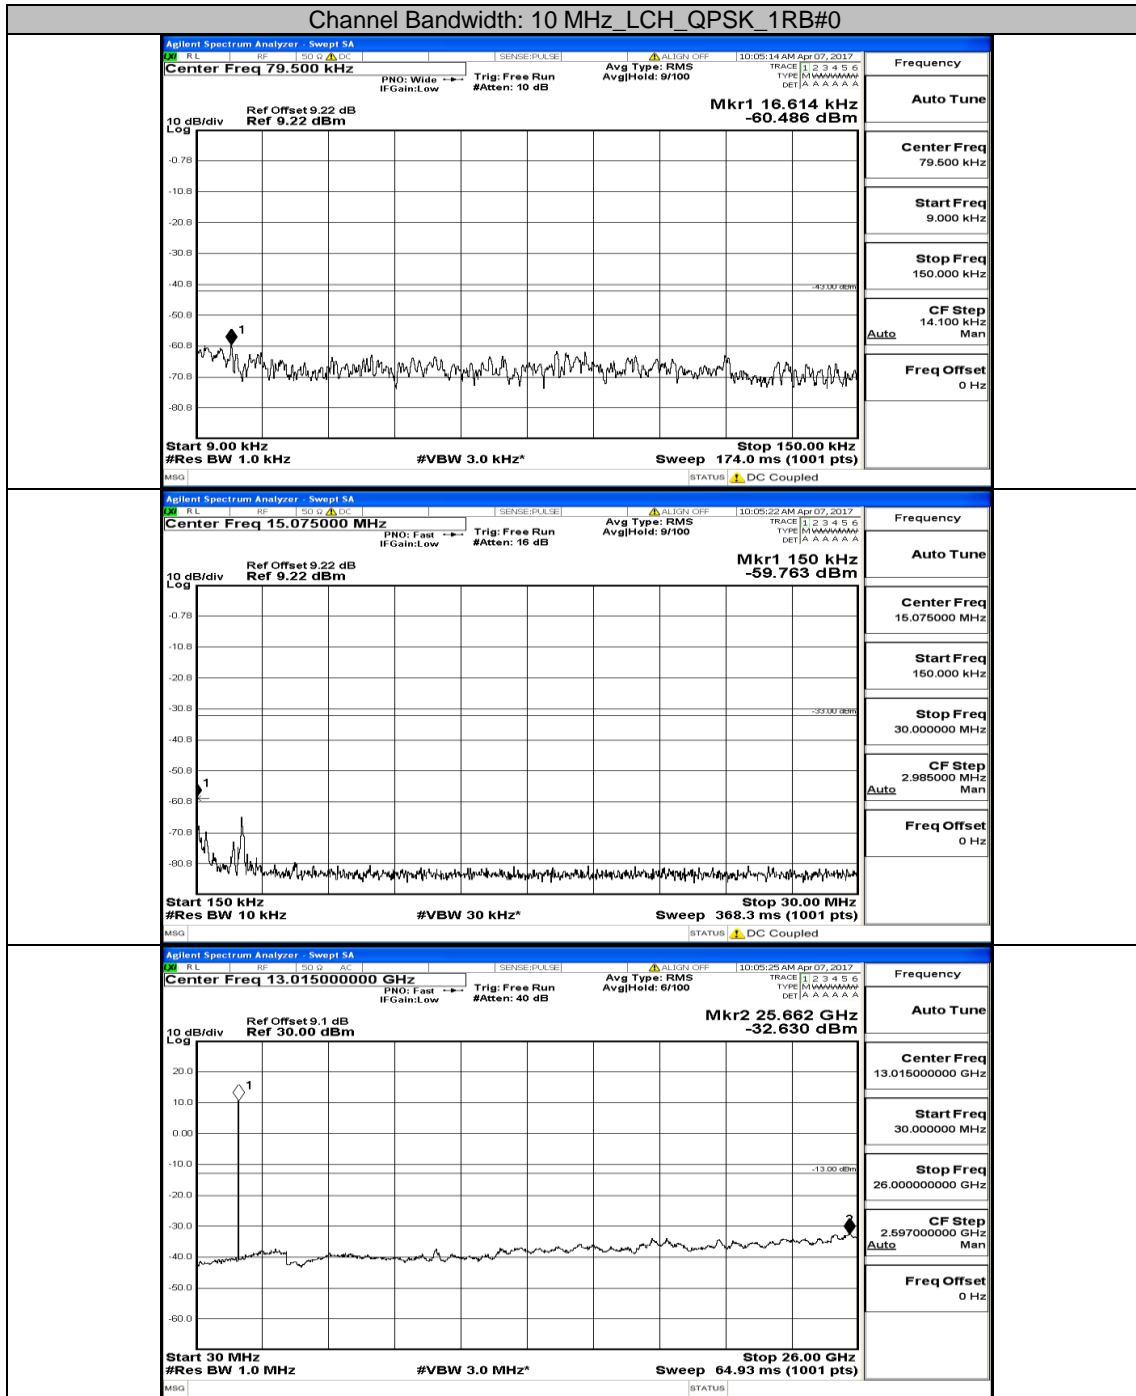

(Channel Bandwidth: 3 MHz)_MCH_16QAM_1RB#0

(Channel Bandwidth: 3 MHz) HCH_16QAM_1RB#0

Channel Bandwidth: 5 MHz

(Channel Bandwidth: 5 MHz) MCH_QPSK_1RB#0

(Channel Bandwidth: 5 MHz) _HCH_QPSK_1RB#0

(Channel Bandwidth: 5 MHz) LCH_16QAM_1RB#0

(Channel Bandwidth: 5 MHz) MCH_16QAM_1RB#0

(Channel Bandwidth: 5 MHz)_HCH_16QAM_1RB#0

Channel Bandwidth: 10 MHz

Channel Bandwidth: 10 MHz_MCH_QPSK_1RB#0

Channel Bandwidth: 10 MHz_HCH_QPSK_1RB#0

Channel Bandwidth: 10 MHz_LCH_16QAM_1RB#0