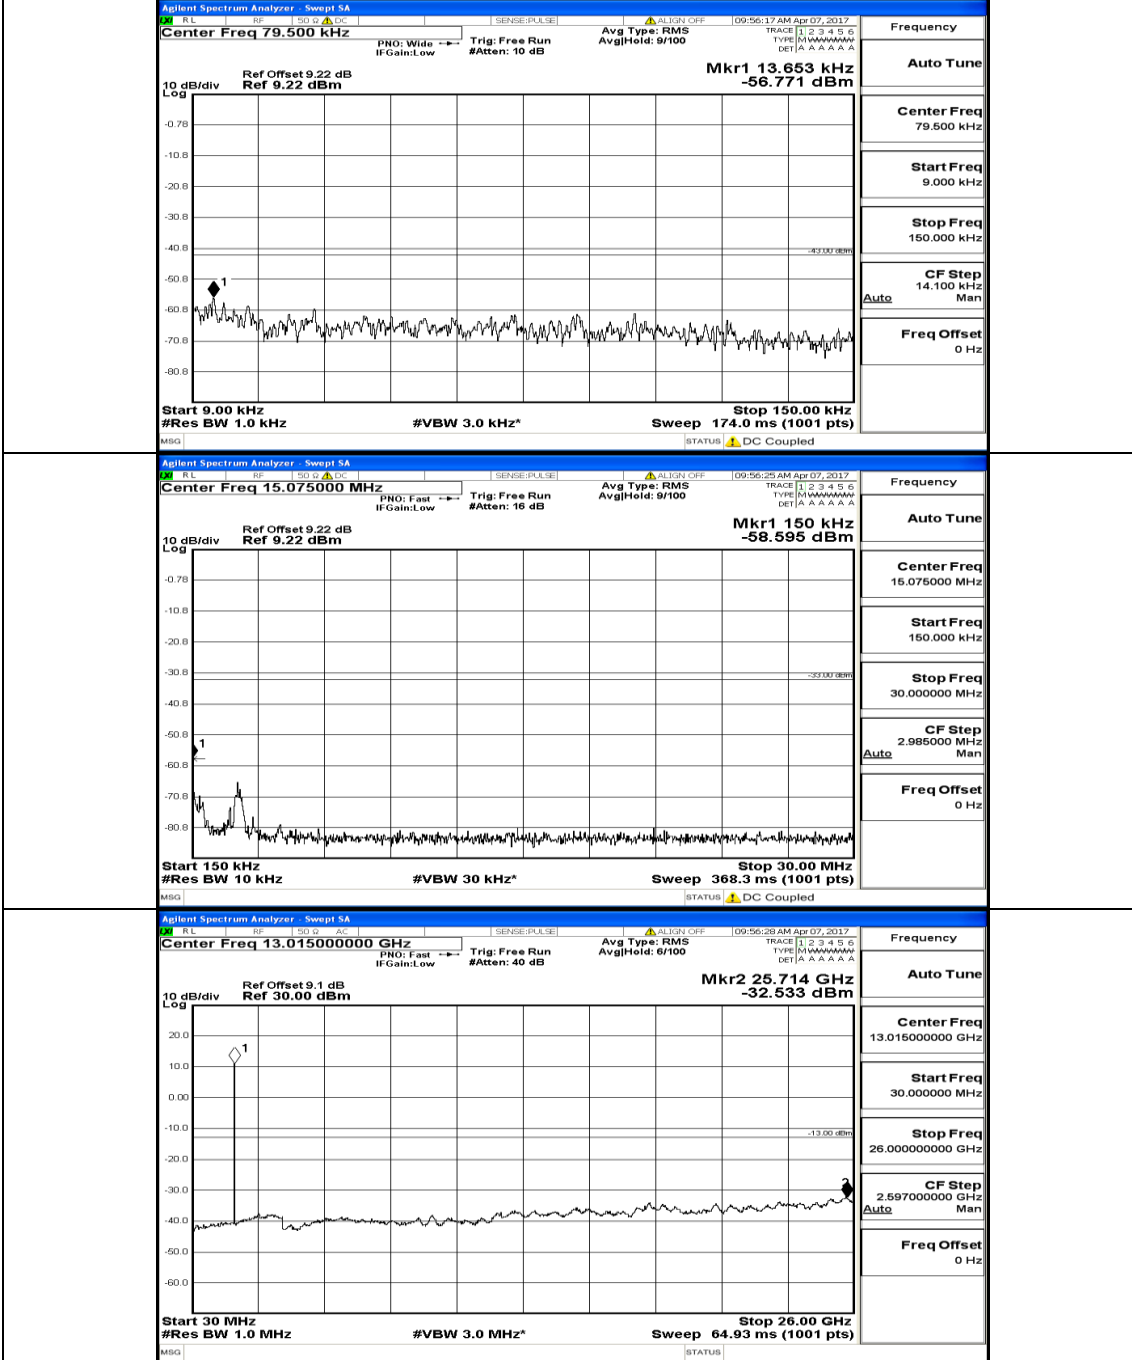

Appendix E: Conducted Spurious Emission LTE Band 4 Test Results

Channel Bandwidth: 1.4 MHz

(Channel Bandwidth: 1.4 MHz)_MCH_QPSK_1RB#0

(Channel Bandwidth: 1.4 MHz)_HCH_QPSK_1RB#0

(Channel Bandwidth: 1.4 MHz)_LCH_16QAM_1RB#0

(Channel Bandwidth: 1.4 MHz)_MCH_16QAM_1RB#0

(Channel Bandwidth: 1.4 MHz) HCH_16QAM_1RB#0

Channel Bandwidth: 3 MHz

(Channel Bandwidth: 3 MHz) MCH_QPSK_1RB#0

(Channel Bandwidth: 3 MHz) HCH_QPSK_1RB#0

(Channel Bandwidth: 3 MHz) LCH_16QAM_1RB#0

(Channel Bandwidth: 3 MHz)_MCH_16QAM_1RB#0

(Channel Bandwidth: 3 MHz) HCH_16QAM_1RB#0

Channel Bandwidth: 5 MHz

(Channel Bandwidth: 5 MHz) MCH_QPSK_1RB#0

(Channel Bandwidth: 5 MHz) _HCH_QPSK_1RB#0

(Channel Bandwidth: 5 MHz) LCH_16QAM_1RB#0