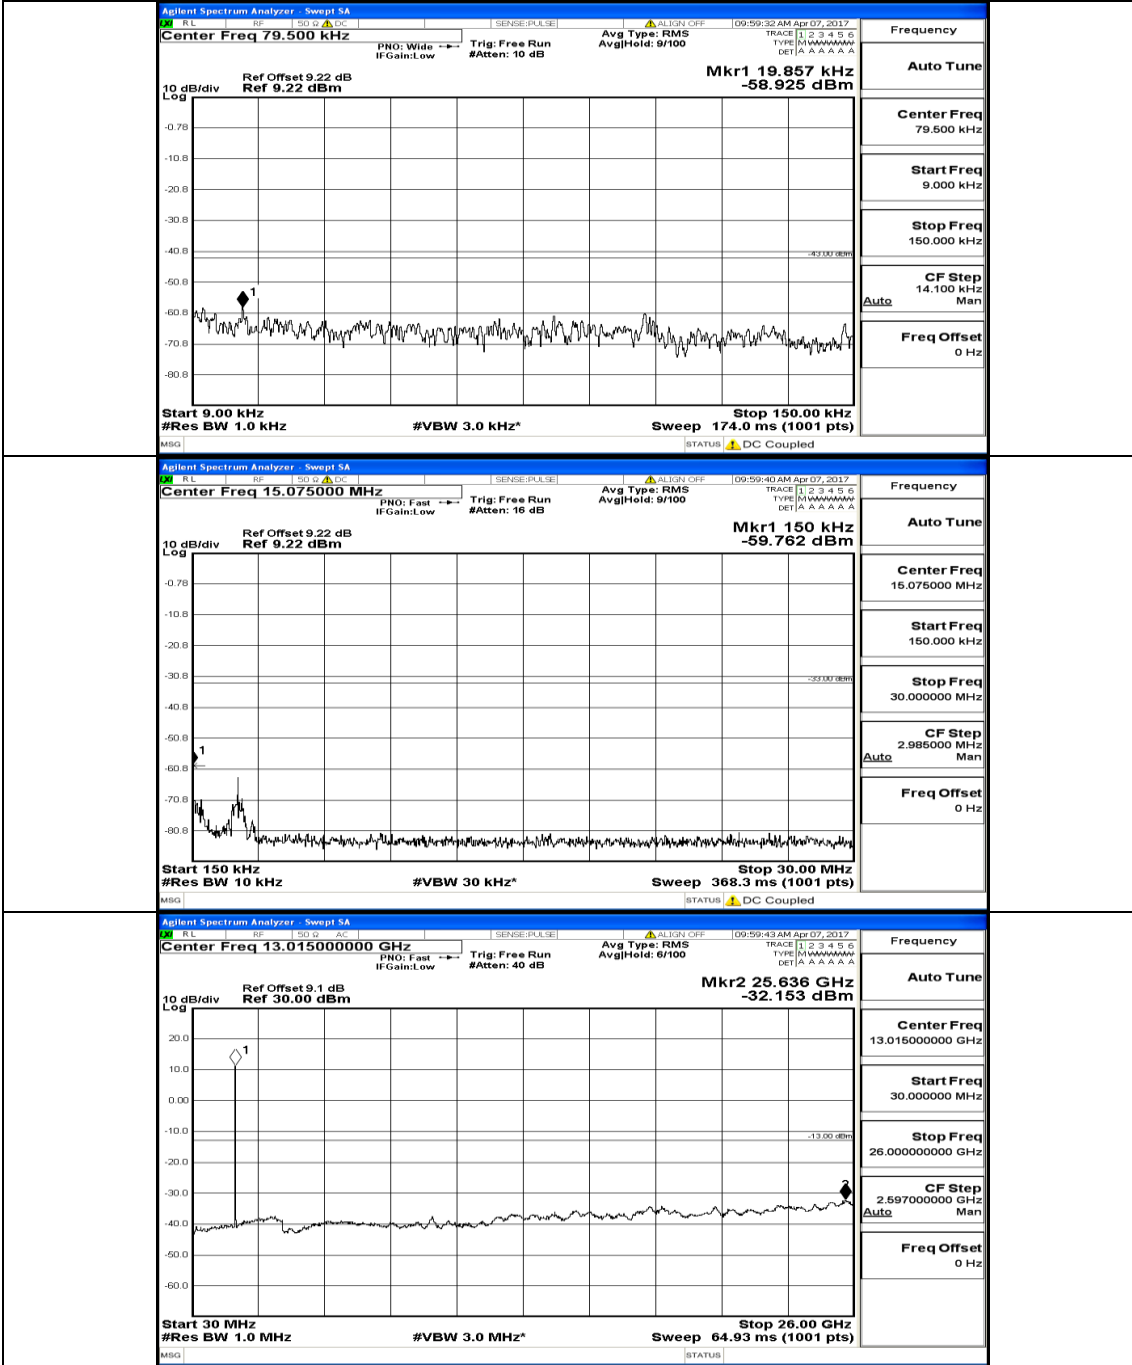

Appendix E: Conducted Spurious Emission LTE Band 4 Test Results

Channel Bandwidth: 1.4 MHz

(Channel Bandwidth: 1.4 MHz)_MCH_QPSK_1RB#0

(Channel Bandwidth: 1.4 MHz)_HCH_QPSK_1RB#0

(Channel Bandwidth: 1.4 MHz)_LCH_16QAM_1RB#0

(Channel Bandwidth: 1.4 MHz)_MCH_16QAM_1RB#0

(Channel Bandwidth: 1.4 MHz) HCH_16QAM_1RB#0

Channel Bandwidth: 3 MHz

(Channel Bandwidth: 3 MHz) MCH_QPSK_1RB#0

(Channel Bandwidth: 3 MHz) HCH_QPSK_1RB#0

(Channel Bandwidth: 3 MHz) LCH_16QAM_1RB#0

(Channel Bandwidth: 3 MHz)_MCH_16QAM_1RB#0

(Channel Bandwidth: 3 MHz) HCH_16QAM_1RB#0

Channel Bandwidth: 5 MHz

(Channel Bandwidth: 5 MHz) MCH_QPSK_1RB#0

(Channel Bandwidth: 5 MHz) _HCH_QPSK_1RB#0

(Channel Bandwidth: 5 MHz) LCH_16QAM_1RB#0