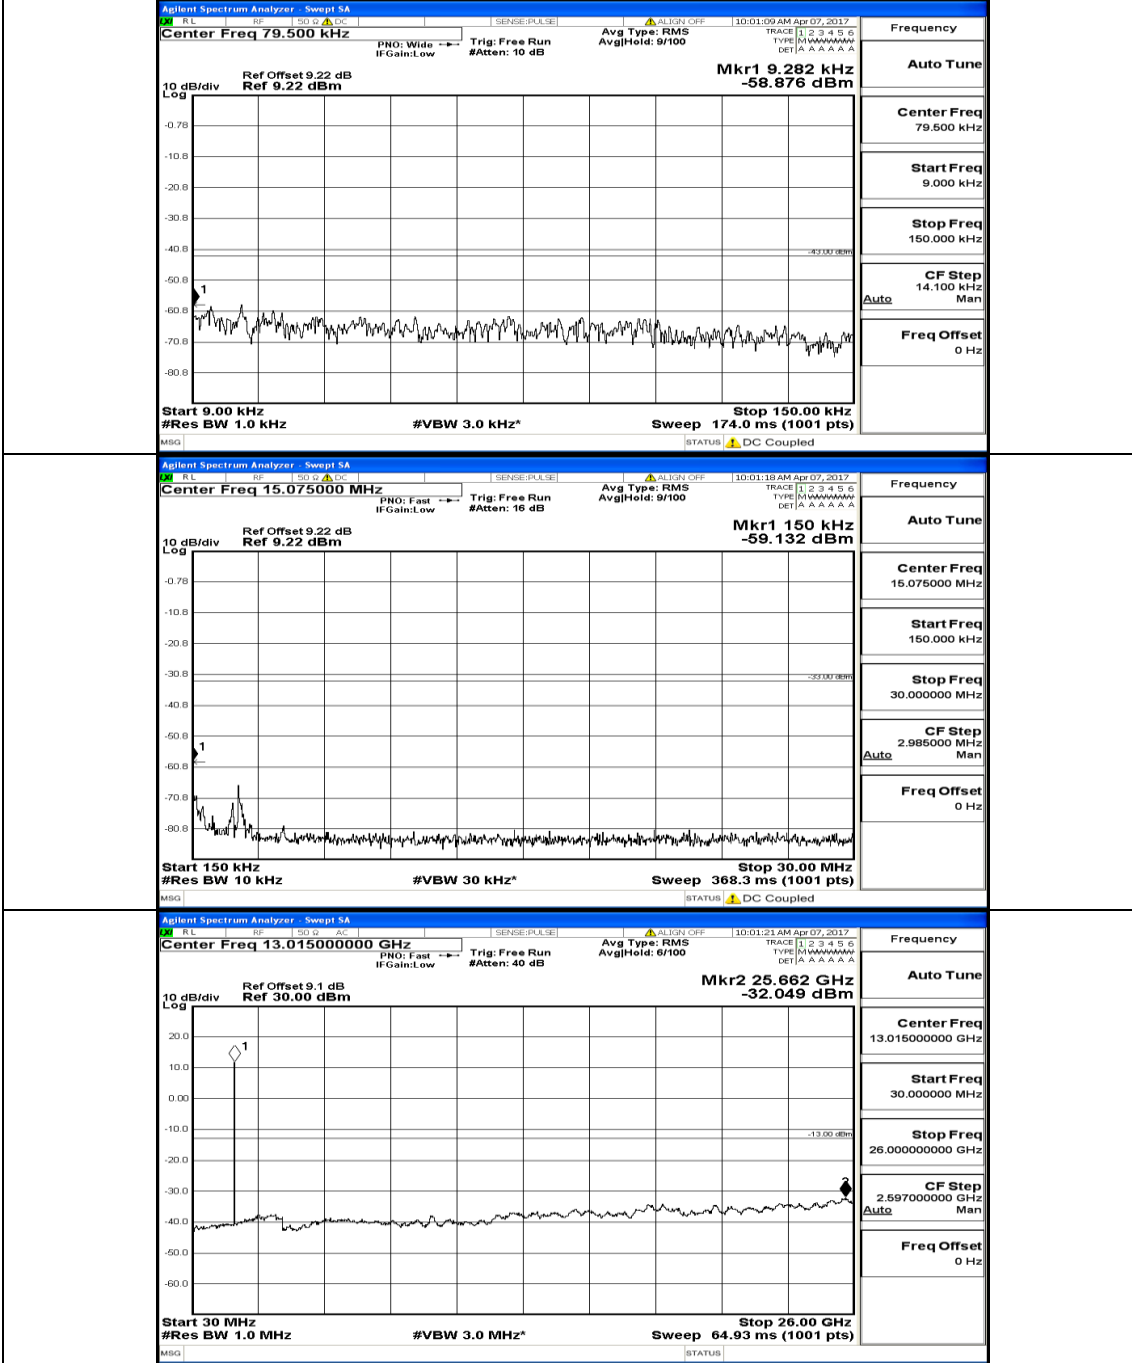

Appendix E: Conducted Spurious Emission LTE Band 4 Test Results

Channel Bandwidth: 1.4 MHz

(Channel Bandwidth: 1.4 MHz)_MCH_QPSK_1RB#0

(Channel Bandwidth: 1.4 MHz)_HCH_QPSK_1RB#0

(Channel Bandwidth: 1.4 MHz)_LCH_16QAM_1RB#0

(Channel Bandwidth: 3 MHz)_MCH_16QAM_1RB#0

(Channel Bandwidth: 3 MHz) HCH_16QAM_1RB#0

Channel Bandwidth: 5 MHz

(Channel Bandwidth: 5 MHz) MCH_QPSK_1RB#0

(Channel Bandwidth: 5 MHz) _HCH_QPSK_1RB#0

(Channel Bandwidth: 5 MHz) LCH_16QAM_1RB#0

(Channel Bandwidth: 5 MHz) MCH_16QAM_1RB#0

(Channel Bandwidth: 5 MHz)_HCH_16QAM_1RB#0

Channel Bandwidth: 10 MHz

Channel Bandwidth: 10 MHz_MCH_QPSK_1RB#0

Channel Bandwidth: 10 MHz_HCH_QPSK_1RB#0

Channel Bandwidth: 10 MHz_LCH_16QAM_1RB#0