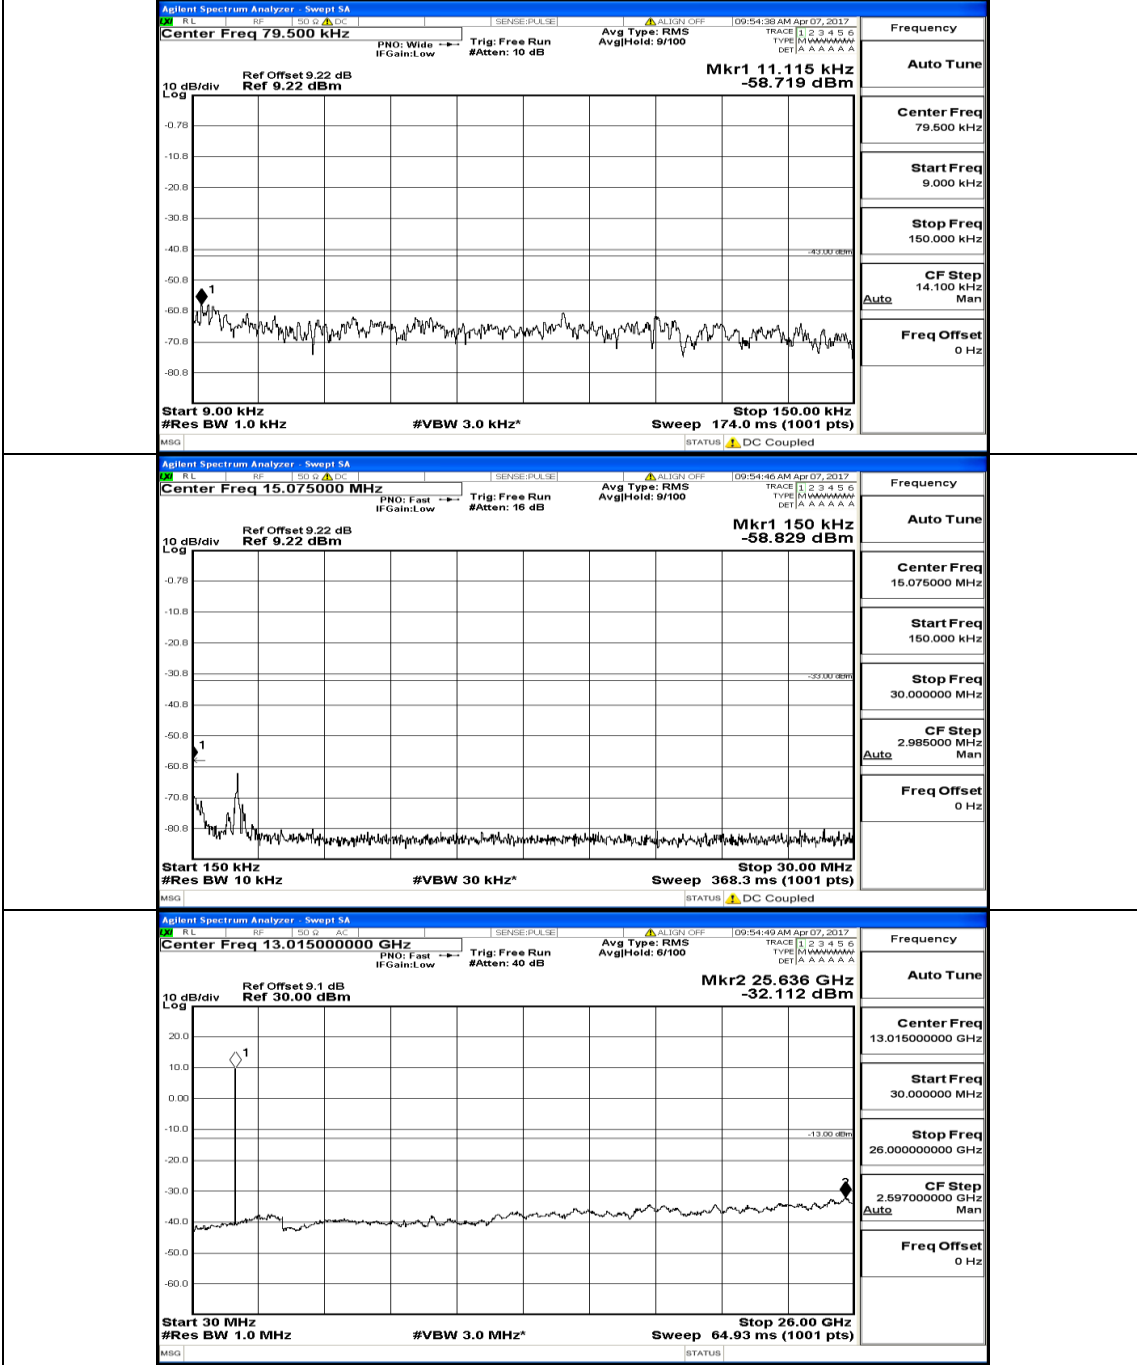

Appendix E: Conducted Spurious Emission LTE Band 4 Test Results

Channel Bandwidth: 1.4 MHz

(Channel Bandwidth: 1.4 MHz)_MCH_QPSK_1RB#0

(Channel Bandwidth: 1.4 MHz)_HCH_QPSK_1RB#0

(Channel Bandwidth: 1.4 MHz)_LCH_16QAM_1RB#0

(Channel Bandwidth: 1.4 MHz)_MCH_16QAM_1RB#0

(Channel Bandwidth: 1.4 MHz) HCH_16QAM_1RB#0

Channel Bandwidth: 3 MHz

(Channel Bandwidth: 3 MHz) MCH_QPSK_1RB#0

(Channel Bandwidth: 3 MHz) HCH_QPSK_1RB#0

(Channel Bandwidth: 3 MHz) LCH_16QAM_1RB#0

(Channel Bandwidth: 3 MHz)_MCH_16QAM_1RB#0

(Channel Bandwidth: 3 MHz) HCH_16QAM_1RB#0

Channel Bandwidth: 5 MHz

(Channel Bandwidth: 5 MHz) MCH_QPSK_1RB#0

(Channel Bandwidth: 5 MHz) _HCH_QPSK_1RB#0

(Channel Bandwidth: 5 MHz) LCH_16QAM_1RB#0