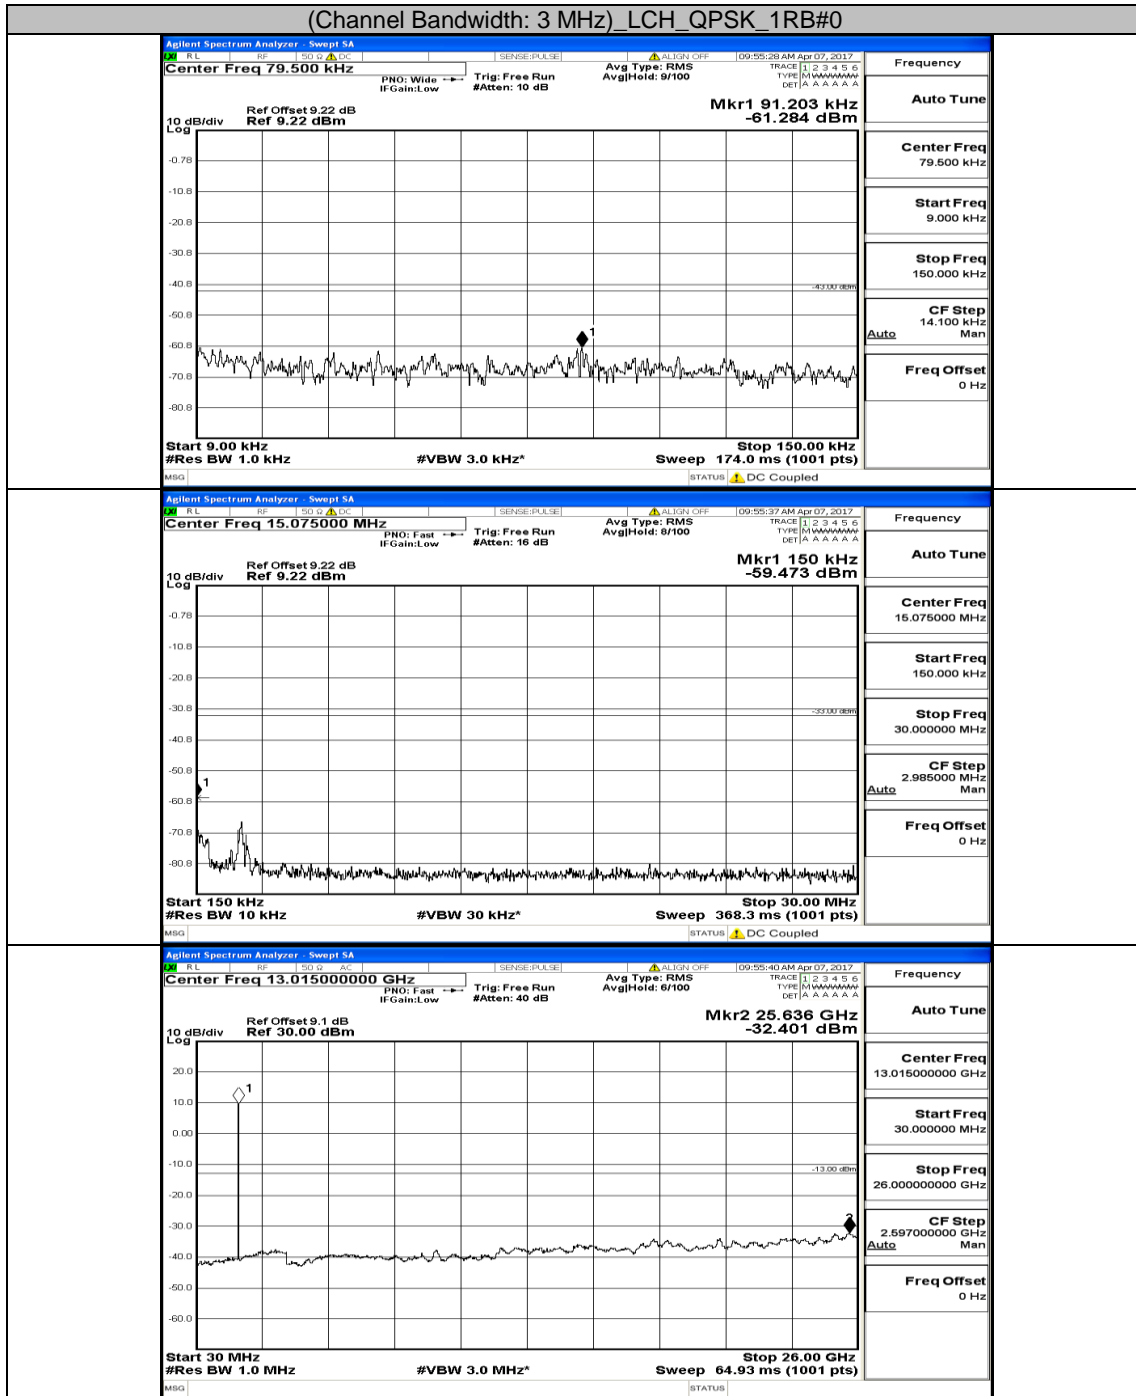

Appendix E: Conducted Spurious Emission LTE Band 4 Test Results

Channel Bandwidth: 1.4 MHz

(Channel Bandwidth: 1.4 MHz)_MCH_QPSK_1RB#0

(Channel Bandwidth: 1.4 MHz)_HCH_QPSK_1RB#0

(Channel Bandwidth: 1.4 MHz)_LCH_16QAM_1RB#0

(Channel Bandwidth: 1.4 MHz)_MCH_16QAM_1RB#0

(Channel Bandwidth: 1.4 MHz) HCH_16QAM_1RB#0

Channel Bandwidth: 3 MHz

(Channel Bandwidth: 3 MHz) MCH_QPSK_1RB#0

(Channel Bandwidth: 3 MHz) HCH_QPSK_1RB#0

(Channel Bandwidth: 3 MHz) LCH_16QAM_1RB#0

(Channel Bandwidth: 3 MHz)_MCH_16QAM_1RB#0

(Channel Bandwidth: 3 MHz) HCH_16QAM_1RB#0

Channel Bandwidth: 5 MHz

(Channel Bandwidth: 5 MHz) MCH_QPSK_1RB#0

(Channel Bandwidth: 5 MHz) _HCH_QPSK_1RB#0

(Channel Bandwidth: 5 MHz) LCH_16QAM_1RB#0