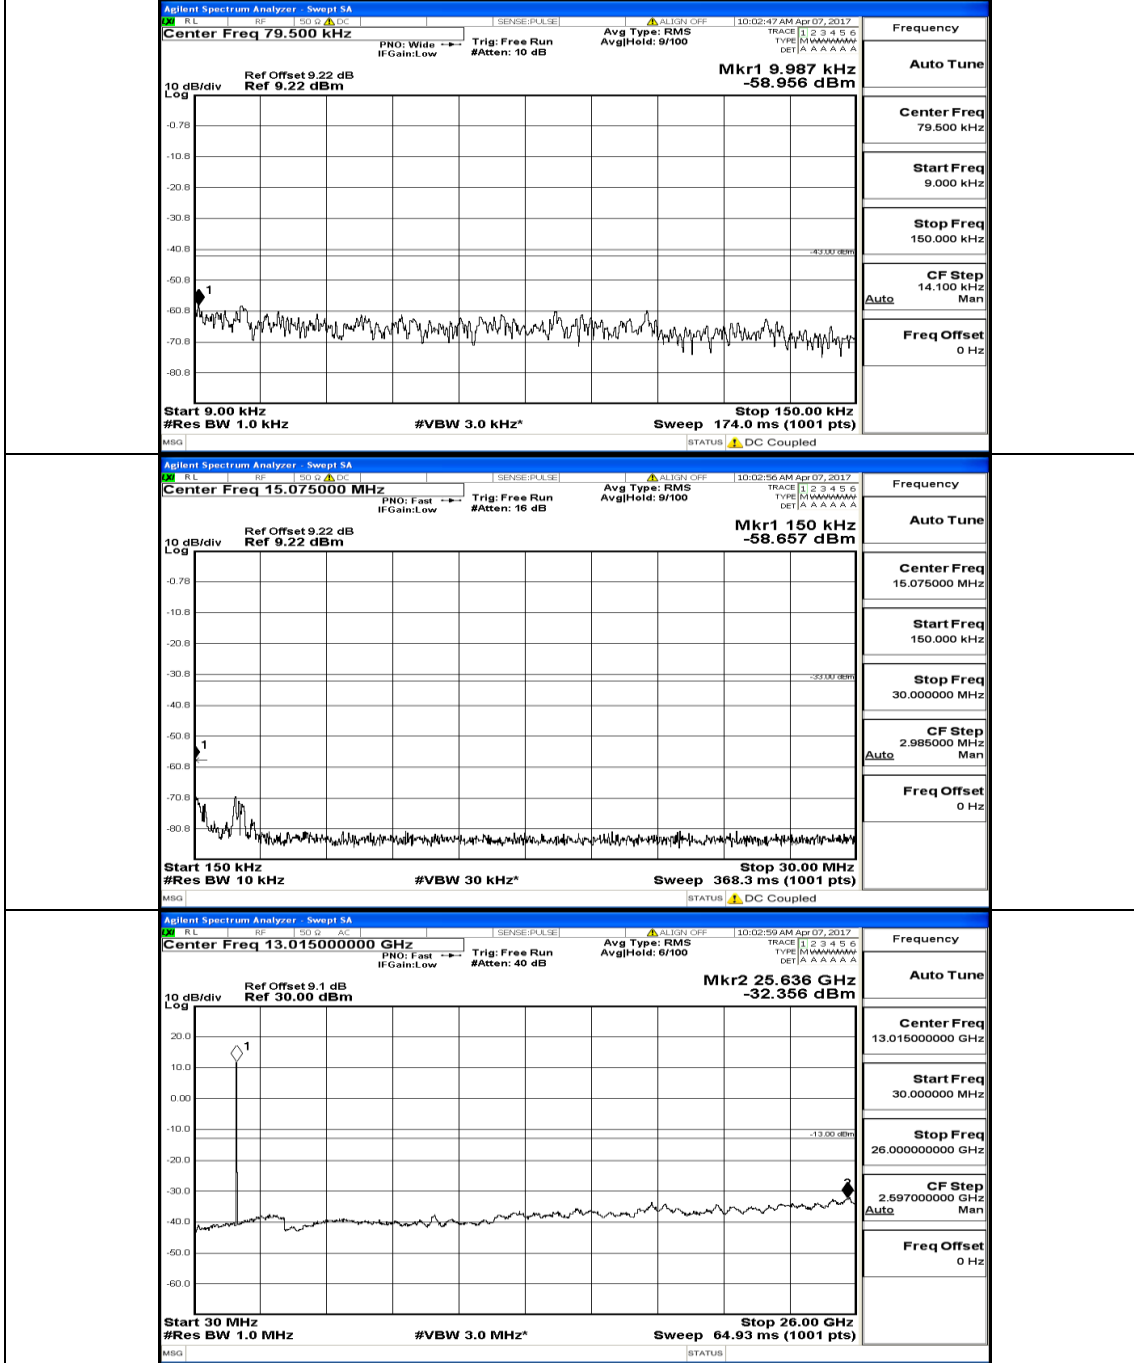

Appendix E: Conducted Spurious Emission LTE Band 4 Test Results

Channel Bandwidth: 1.4 MHz

(Channel Bandwidth: 1.4 MHz)_MCH_QPSK_1RB#0

(Channel Bandwidth: 1.4 MHz)_HCH_QPSK_1RB#0

(Channel Bandwidth: 1.4 MHz)_LCH_16QAM_1RB#0

(Channel Bandwidth: 3 MHz)_MCH_16QAM_1RB#0

(Channel Bandwidth: 3 MHz) HCH_16QAM_1RB#0

Channel Bandwidth: 5 MHz

(Channel Bandwidth: 5 MHz) MCH_QPSK_1RB#0

(Channel Bandwidth: 5 MHz) _HCH_QPSK_1RB#0

(Channel Bandwidth: 5 MHz) LCH_16QAM_1RB#0

(Channel Bandwidth: 5 MHz) MCH_16QAM_1RB#0

(Channel Bandwidth: 5 MHz)_HCH_16QAM_1RB#0

Channel Bandwidth: 10 MHz

Channel Bandwidth: 10 MHz_MCH_QPSK_1RB#0

Channel Bandwidth: 10 MHz_HCH_QPSK_1RB#0

Channel Bandwidth: 10 MHz_LCH_16QAM_1RB#0