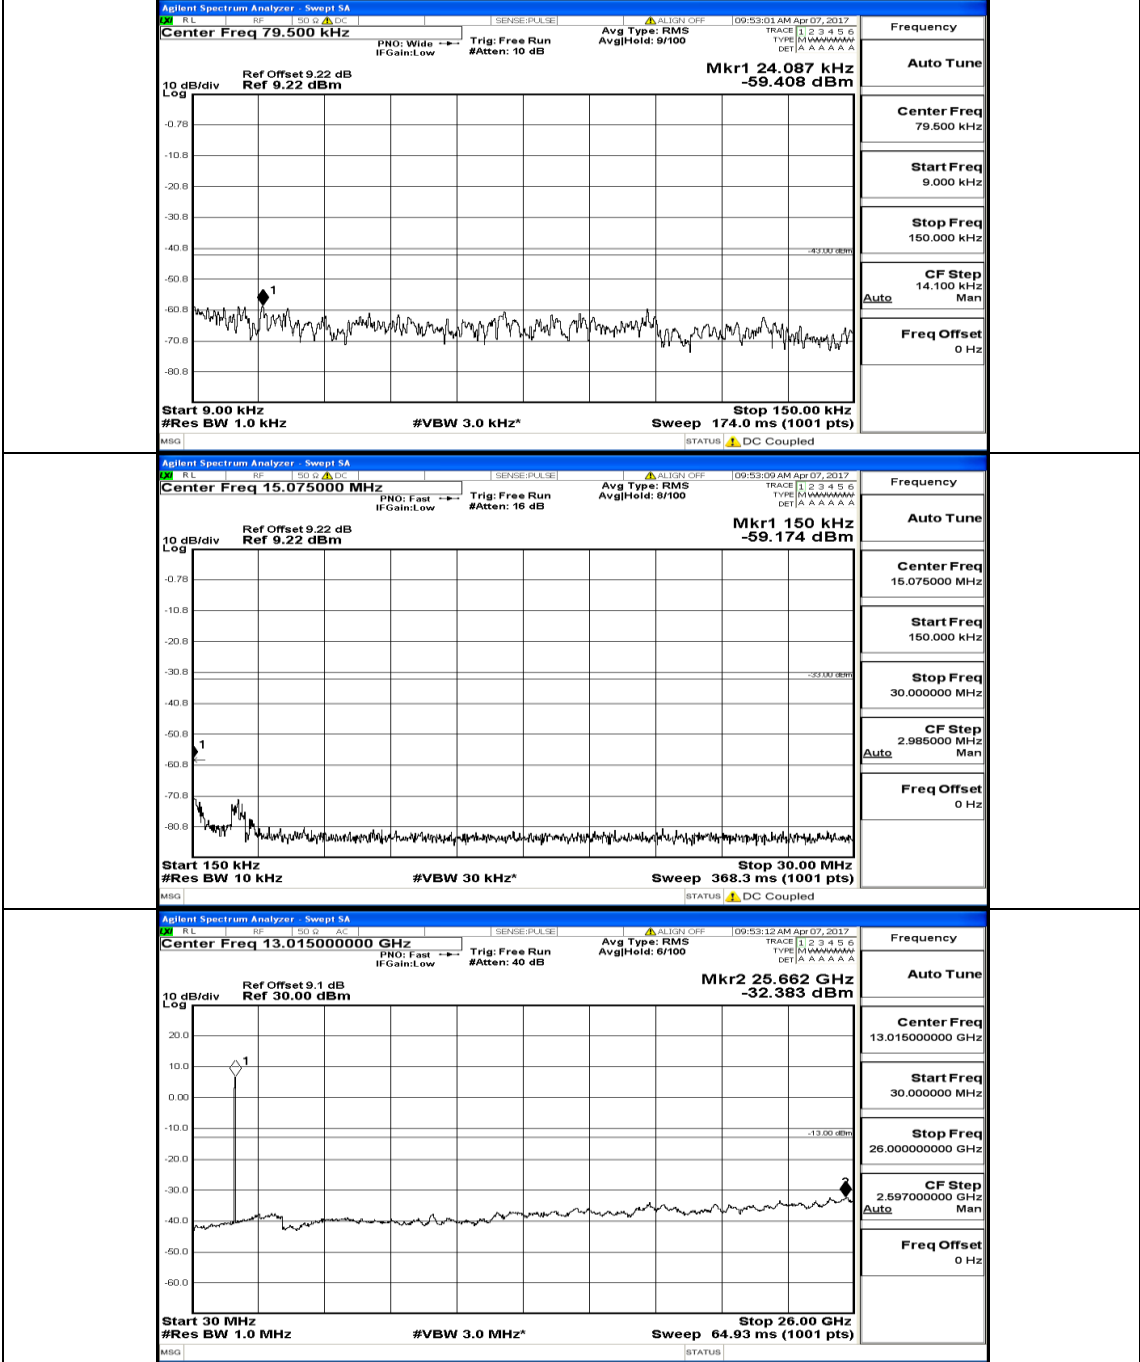

Appendix E: Conducted Spurious Emission LTE Band 4 Test Results

Channel Bandwidth: 1.4 MHz

(Channel Bandwidth: 1.4 MHz)_MCH_QPSK_1RB#0

(Channel Bandwidth: 1.4 MHz)_HCH_QPSK_1RB#0

(Channel Bandwidth: 1.4 MHz)_LCH_16QAM_1RB#0

(Channel Bandwidth: 1.4 MHz)_MCH_16QAM_1RB#0

(Channel Bandwidth: 1.4 MHz) HCH_16QAM_1RB#0

Channel Bandwidth: 3 MHz

(Channel Bandwidth: 3 MHz) MCH_QPSK_1RB#0

(Channel Bandwidth: 3 MHz) HCH_QPSK_1RB#0

(Channel Bandwidth: 3 MHz) LCH_16QAM_1RB#0

(Channel Bandwidth: 3 MHz)_MCH_16QAM_1RB#0

(Channel Bandwidth: 3 MHz) HCH_16QAM_1RB#0

Channel Bandwidth: 5 MHz

(Channel Bandwidth: 5 MHz) MCH_QPSK_1RB#0

(Channel Bandwidth: 5 MHz) _HCH_QPSK_1RB#0

(Channel Bandwidth: 5 MHz) LCH_16QAM_1RB#0