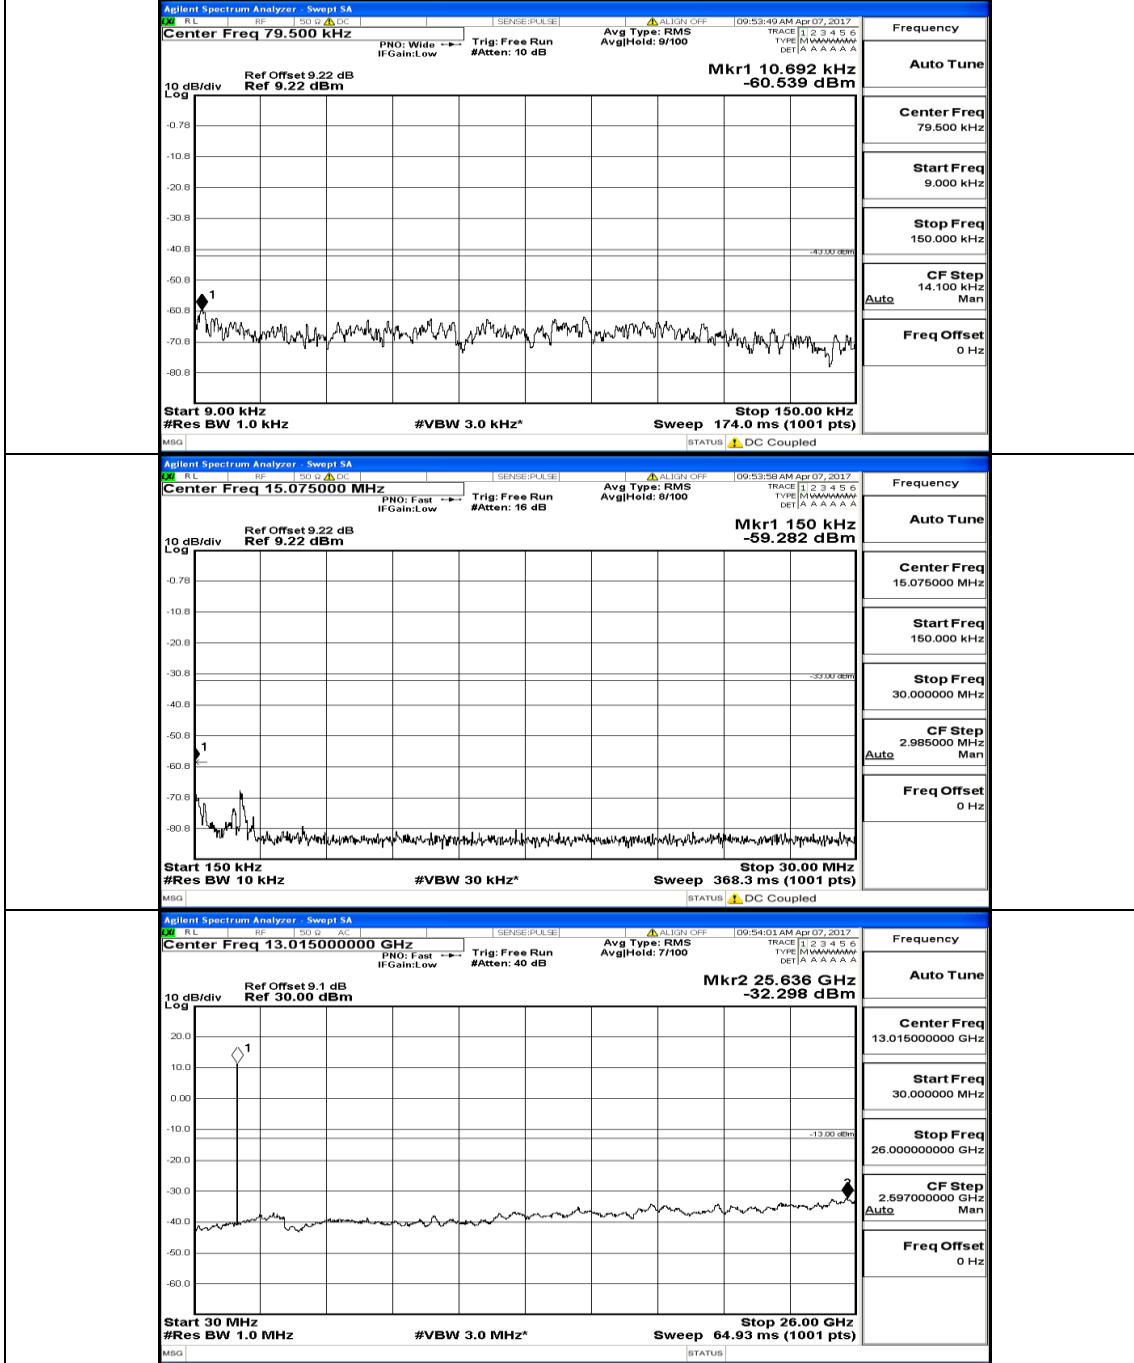

Appendix E: Conducted Spurious Emission LTE Band 4 Test Results

Channel Bandwidth: 1.4 MHz

(Channel Bandwidth: 1.4 MHz)_MCH_QPSK_1RB#0

(Channel Bandwidth: 1.4 MHz)_HCH_QPSK_1RB#0

(Channel Bandwidth: 1.4 MHz)_LCH_16QAM_1RB#0

(Channel Bandwidth: 1.4 MHz)_MCH_16QAM_1RB#0

(Channel Bandwidth: 1.4 MHz) HCH_16QAM_1RB#0

Channel Bandwidth: 3 MHz

(Channel Bandwidth: 3 MHz) MCH_QPSK_1RB#0

(Channel Bandwidth: 3 MHz) HCH_QPSK_1RB#0

(Channel Bandwidth: 3 MHz) LCH_16QAM_1RB#0

(Channel Bandwidth: 3 MHz)_MCH_16QAM_1RB#0

(Channel Bandwidth: 3 MHz) HCH_16QAM_1RB#0

Channel Bandwidth: 5 MHz

(Channel Bandwidth: 5 MHz) MCH_QPSK_1RB#0

(Channel Bandwidth: 5 MHz) _HCH_QPSK_1RB#0

(Channel Bandwidth: 5 MHz) LCH_16QAM_1RB#0