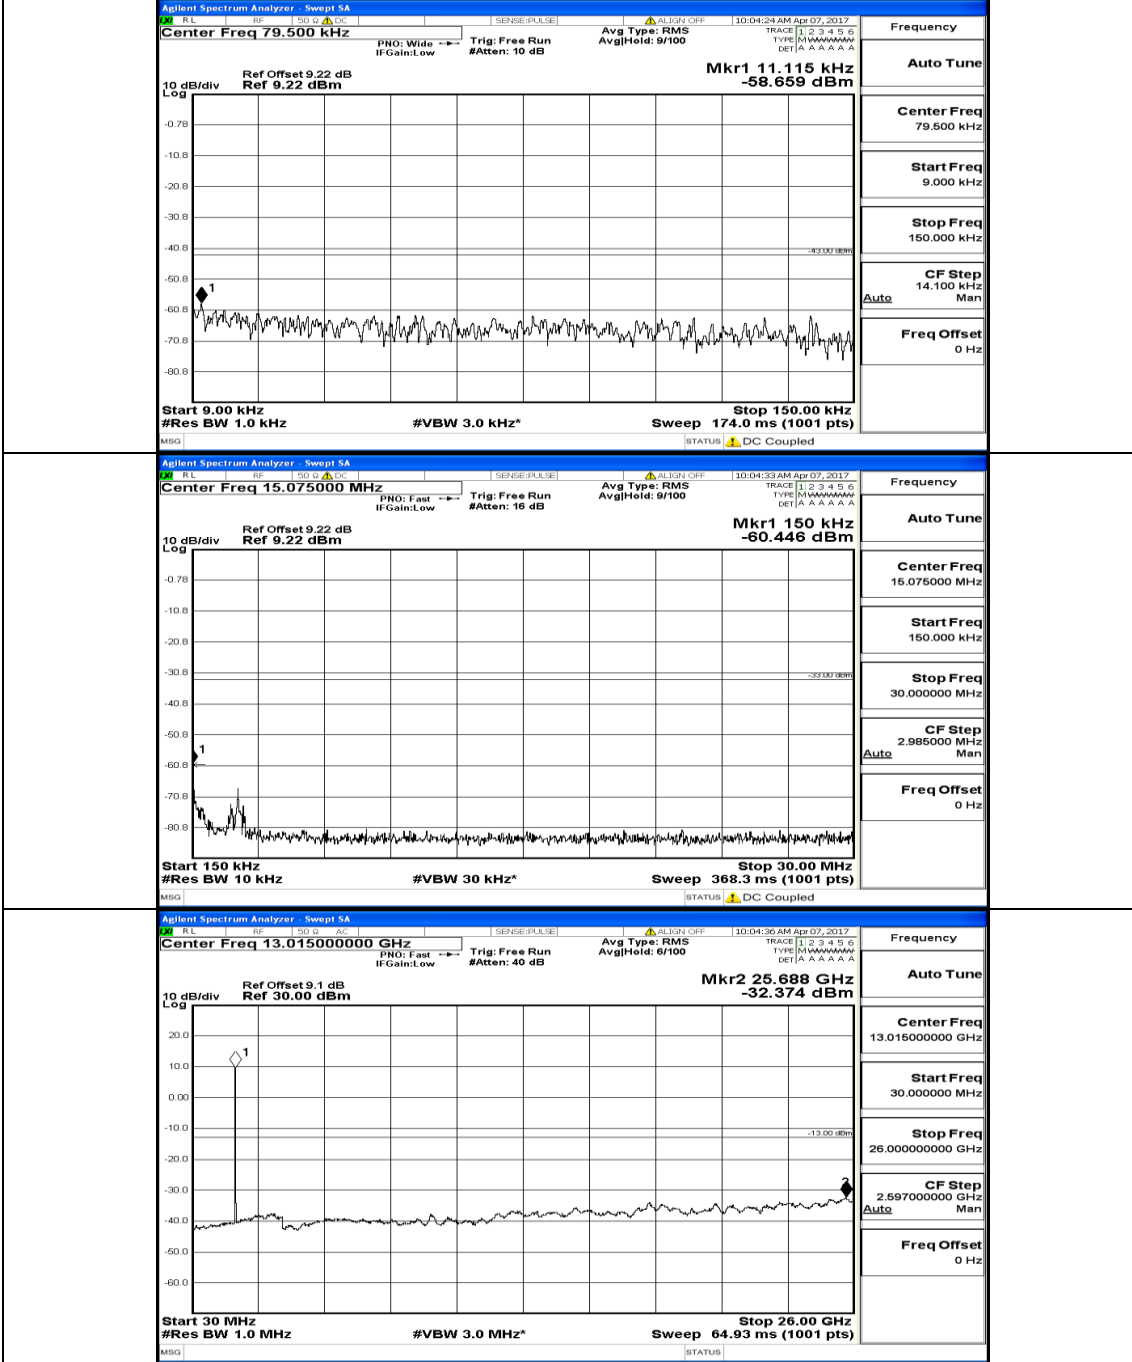

Appendix E: Conducted Spurious Emission LTE Band 4 Test Results

Channel Bandwidth: 1.4 MHz

(Channel Bandwidth: 1.4 MHz)_MCH_QPSK_1RB#0

(Channel Bandwidth: 1.4 MHz)_HCH_QPSK_1RB#0

(Channel Bandwidth: 1.4 MHz)_LCH_16QAM_1RB#0

(Channel Bandwidth: 3 MHz)_MCH_16QAM_1RB#0

(Channel Bandwidth: 3 MHz) HCH_16QAM_1RB#0

Channel Bandwidth: 5 MHz

(Channel Bandwidth: 5 MHz) MCH_QPSK_1RB#0

(Channel Bandwidth: 5 MHz) _HCH_QPSK_1RB#0

(Channel Bandwidth: 5 MHz) LCH_16QAM_1RB#0

(Channel Bandwidth: 5 MHz) MCH_16QAM_1RB#0

(Channel Bandwidth: 5 MHz)_HCH_16QAM_1RB#0

Channel Bandwidth: 10 MHz

Channel Bandwidth: 10 MHz_MCH_QPSK_1RB#0

Channel Bandwidth: 10 MHz_HCH_QPSK_1RB#0

Channel Bandwidth: 10 MHz_LCH_16QAM_1RB#0