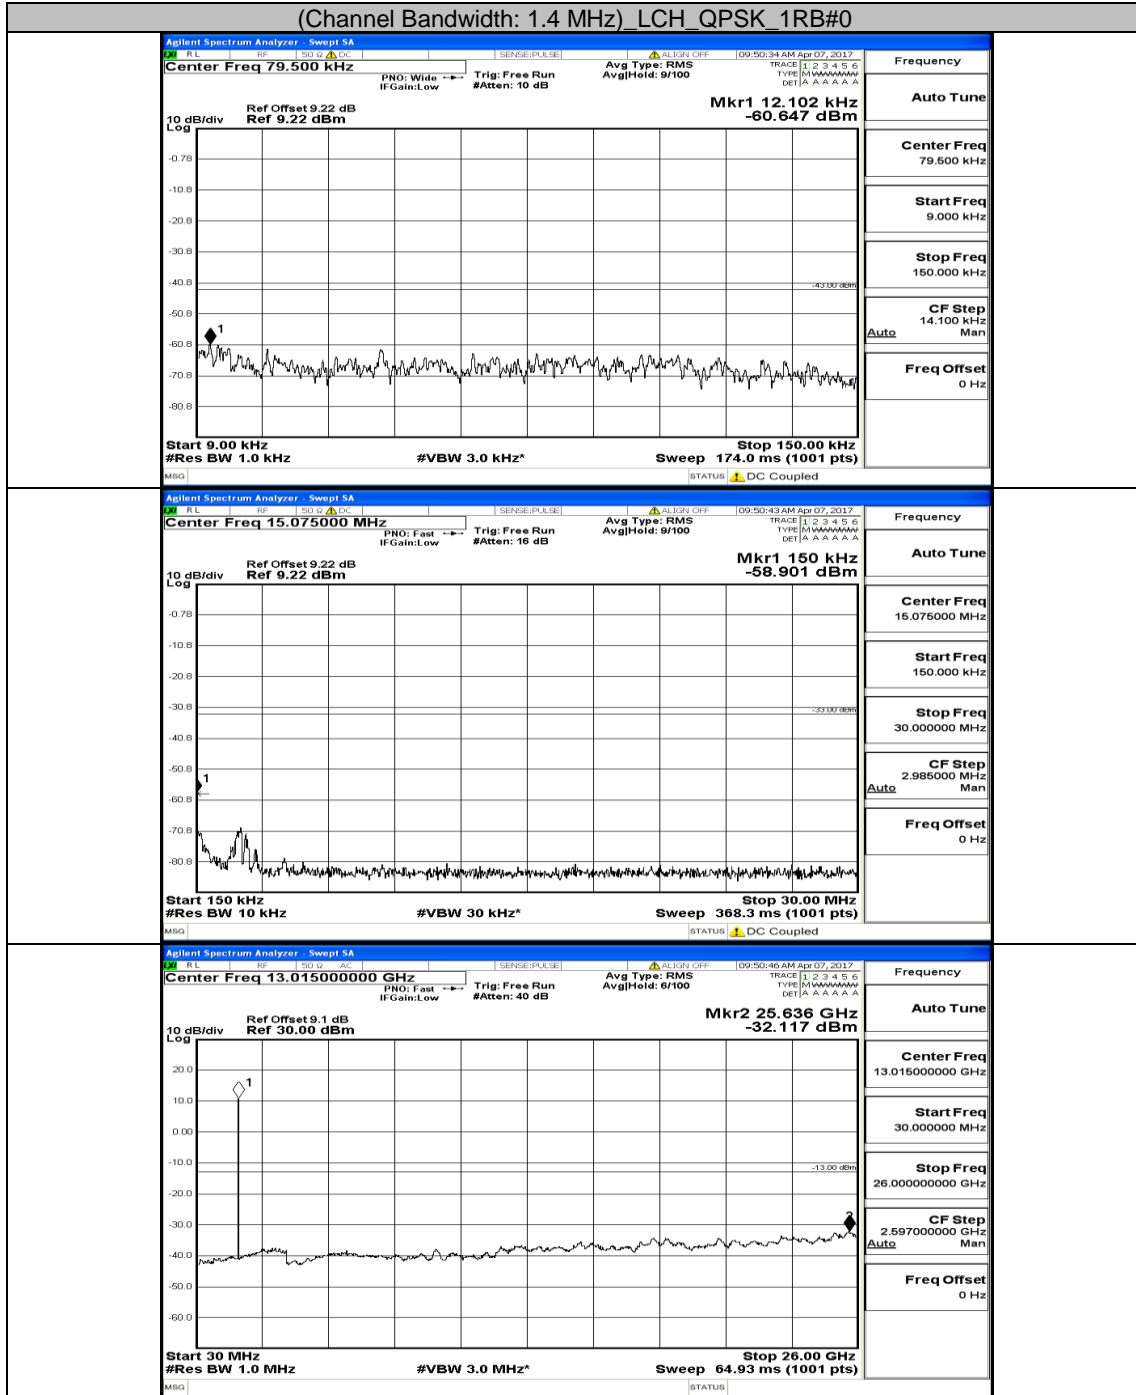

Appendix E: Conducted Spurious Emission LTE Band 4 Test Results

Channel Bandwidth: 1.4 MHz

(Channel Bandwidth: 1.4 MHz)_MCH_QPSK_1RB#0

(Channel Bandwidth: 1.4 MHz)_HCH_QPSK_1RB#0

(Channel Bandwidth: 1.4 MHz)_LCH_16QAM_1RB#0

(Channel Bandwidth: 1.4 MHz)_MCH_16QAM_1RB#0

(Channel Bandwidth: 1.4 MHz) HCH_16QAM_1RB#0

Channel Bandwidth: 3 MHz

(Channel Bandwidth: 3 MHz) MCH_QPSK_1RB#0

(Channel Bandwidth: 3 MHz) HCH_QPSK_1RB#0

(Channel Bandwidth: 3 MHz) LCH_16QAM_1RB#0

(Channel Bandwidth: 3 MHz)_MCH_16QAM_1RB#0

(Channel Bandwidth: 3 MHz) HCH_16QAM_1RB#0

Channel Bandwidth: 5 MHz

(Channel Bandwidth: 5 MHz) MCH_QPSK_1RB#0

(Channel Bandwidth: 5 MHz) _HCH_QPSK_1RB#0

(Channel Bandwidth: 5 MHz) LCH_16QAM_1RB#0