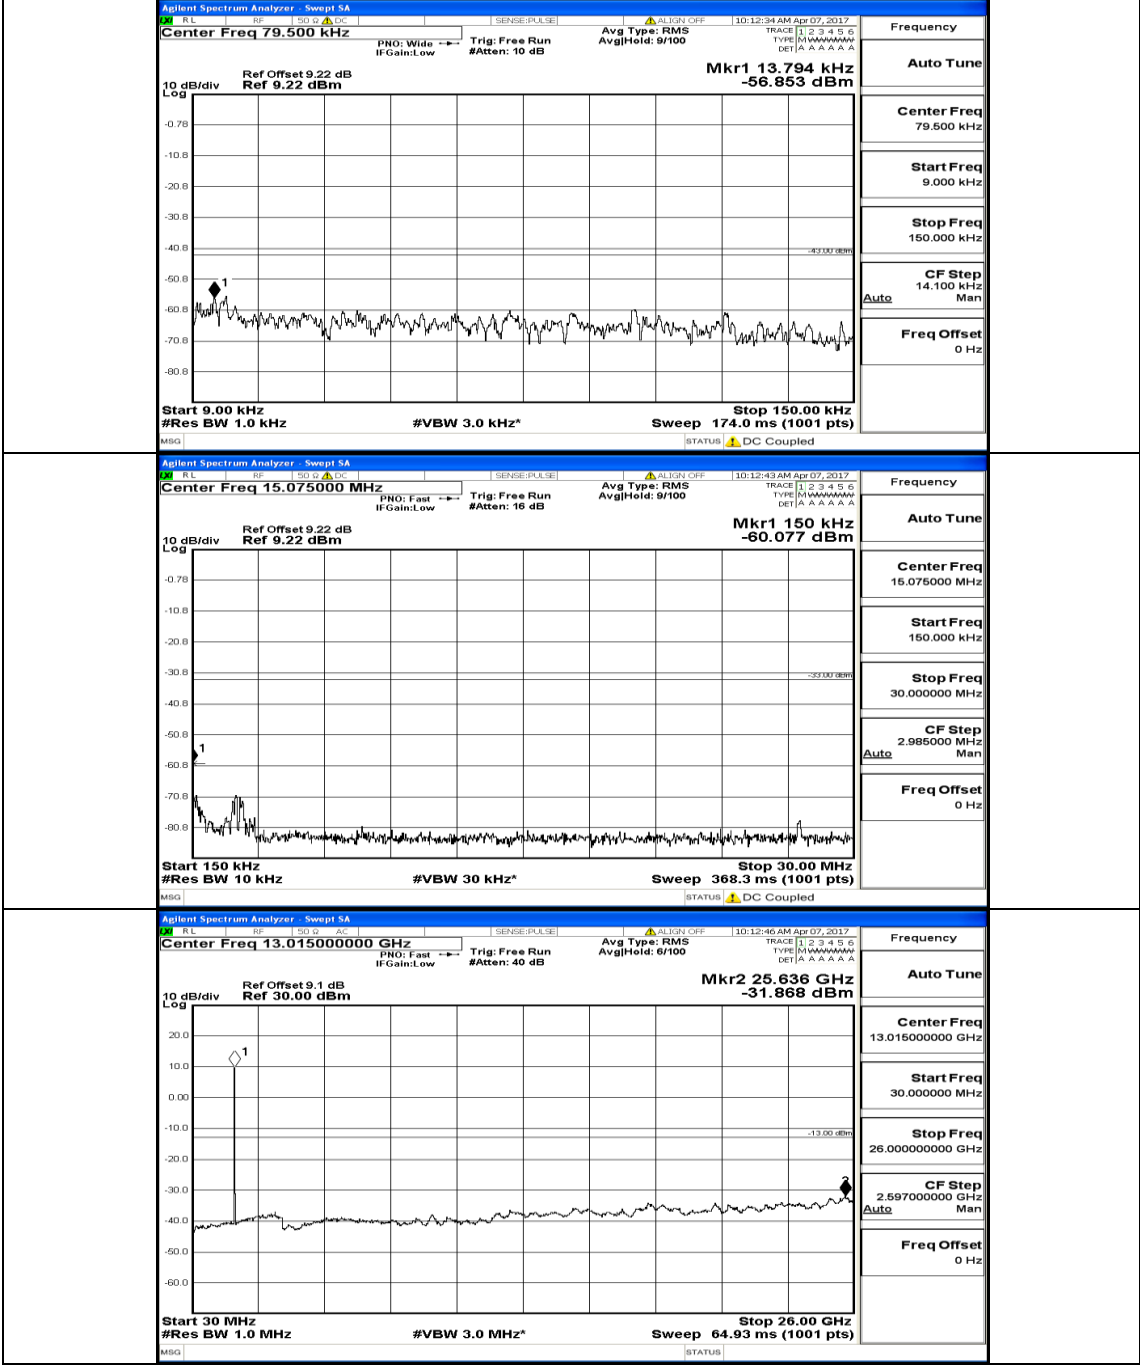

Channel Bandwidth: 10 MHz_MCH_16QAM_1RB#0

Channel Bandwidth: 10 MHz_HCH_16QAM_1RB#0

Channel Bandwidth: 15 MHz

(Channel Bandwidth:15 MHz)_MCH_QPSK_1RB#0

(Channel Bandwidth:15 MHz)_HCH_QPSK_1RB#0

(Channel Bandwidth:15 MHz) LCH_16QAM_1RB#0

(Channel Bandwidth:15 MHz)_MCH_16QAM_1RB#0

(Channel Bandwidth:15 MHz)_HCH_16QAM_1RB#0

Channel Bandwidth: 20 MHz

(Channel Bandwidth:20 MHz)_LCH_QPSK_1RB#0

(Channel Bandwidth:20 MHz)_MCH_QPSK_1RB#0

(Channel Bandwidth:20 MHz) HCH_QPSK_1RB#0