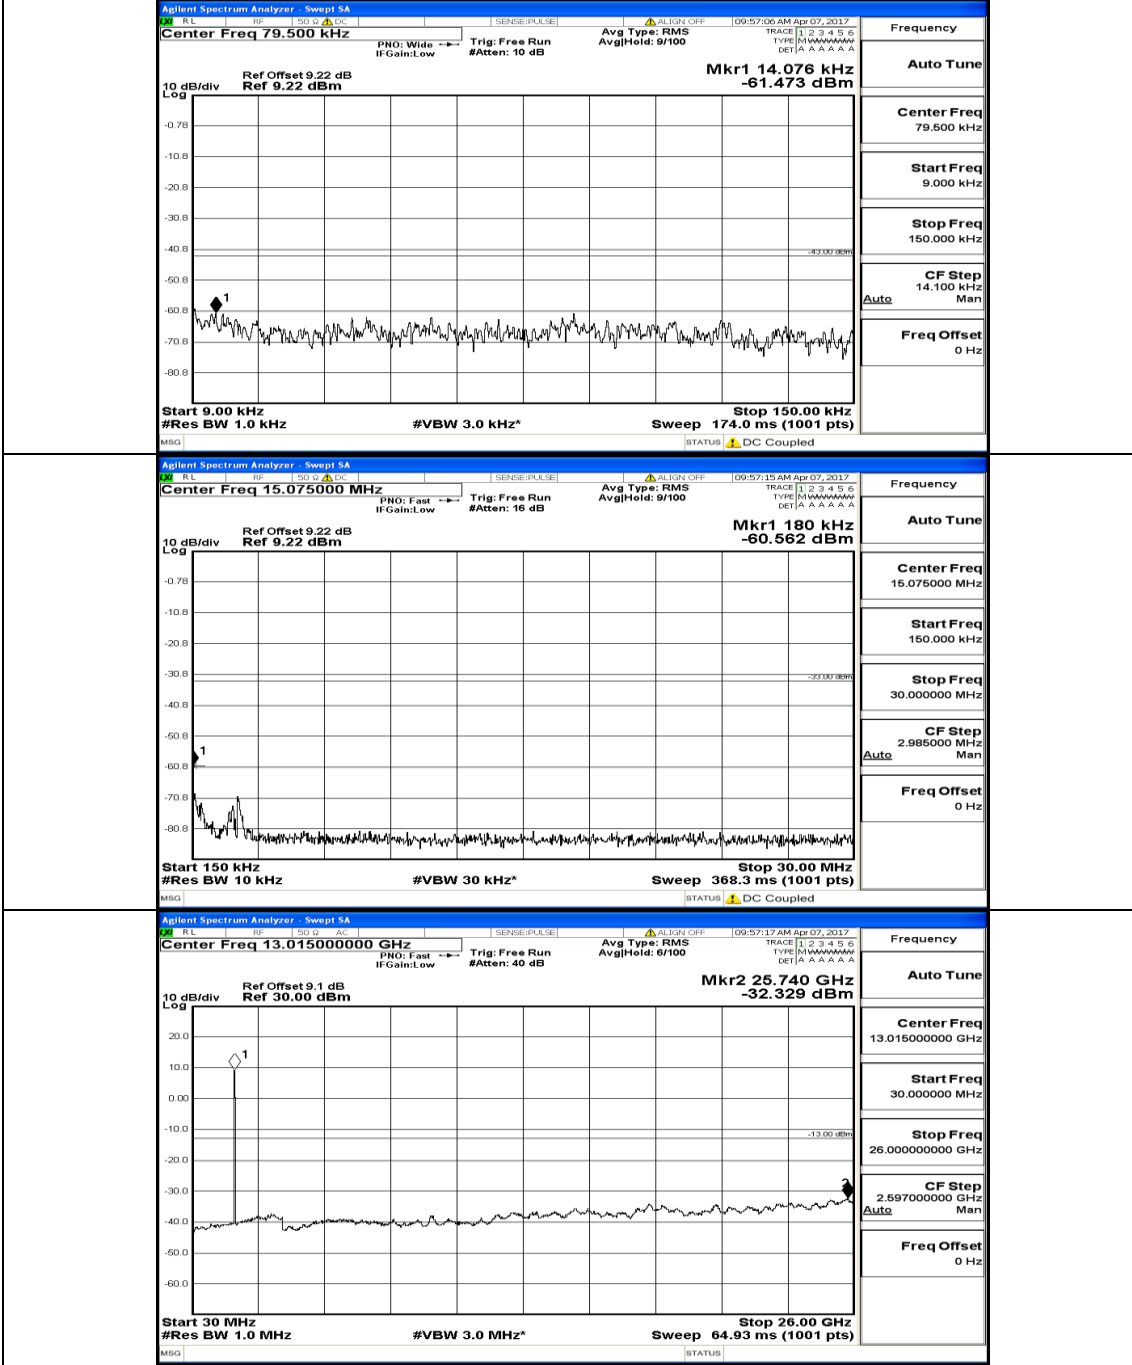

Appendix E: Conducted Spurious Emission LTE Band 4 Test Results

Channel Bandwidth: 1.4 MHz

(Channel Bandwidth: 1.4 MHz)_MCH_QPSK_1RB#0

(Channel Bandwidth: 1.4 MHz)_HCH_QPSK_1RB#0

(Channel Bandwidth: 1.4 MHz)_LCH_16QAM_1RB#0

(Channel Bandwidth: 1.4 MHz)_MCH_16QAM_1RB#0

(Channel Bandwidth: 1.4 MHz) HCH_16QAM_1RB#0

Channel Bandwidth: 3 MHz

(Channel Bandwidth: 3 MHz) MCH_QPSK_1RB#0

(Channel Bandwidth: 3 MHz) HCH_QPSK_1RB#0

(Channel Bandwidth: 3 MHz) LCH_16QAM_1RB#0

(Channel Bandwidth: 3 MHz)_MCH_16QAM_1RB#0

(Channel Bandwidth: 3 MHz) HCH_16QAM_1RB#0

Channel Bandwidth: 5 MHz

(Channel Bandwidth: 5 MHz) MCH_QPSK_1RB#0

(Channel Bandwidth: 5 MHz) _HCH_QPSK_1RB#0

(Channel Bandwidth: 5 MHz) LCH_16QAM_1RB#0