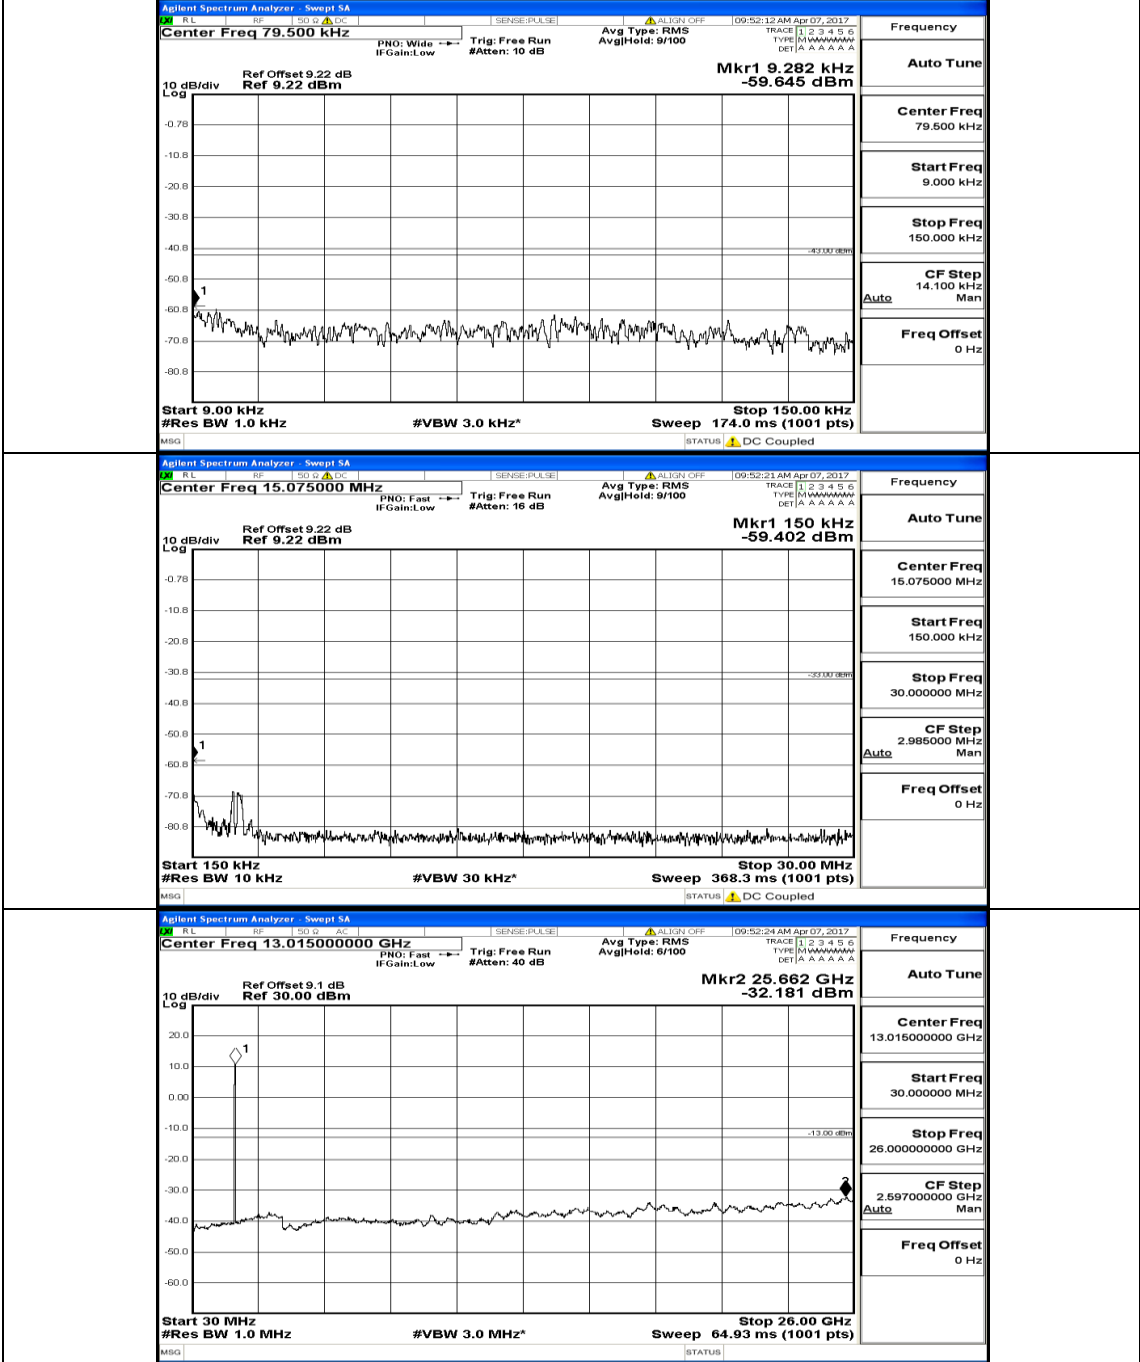

Appendix E: Conducted Spurious Emission LTE Band 4 Test Results

Channel Bandwidth: 1.4 MHz

(Channel Bandwidth: 1.4 MHz)_MCH_QPSK_1RB#0

(Channel Bandwidth: 1.4 MHz)_HCH_QPSK_1RB#0

(Channel Bandwidth: 1.4 MHz)_LCH_16QAM_1RB#0

(Channel Bandwidth: 1.4 MHz)_MCH_16QAM_1RB#0

(Channel Bandwidth: 1.4 MHz) HCH_16QAM_1RB#0

Channel Bandwidth: 3 MHz

(Channel Bandwidth: 3 MHz) MCH_QPSK_1RB#0

(Channel Bandwidth: 3 MHz) HCH_QPSK_1RB#0

(Channel Bandwidth: 3 MHz) LCH_16QAM_1RB#0

(Channel Bandwidth: 3 MHz)_MCH_16QAM_1RB#0

(Channel Bandwidth: 3 MHz) HCH_16QAM_1RB#0

Channel Bandwidth: 5 MHz

(Channel Bandwidth: 5 MHz) MCH_QPSK_1RB#0

(Channel Bandwidth: 5 MHz) _HCH_QPSK_1RB#0

(Channel Bandwidth: 5 MHz) LCH_16QAM_1RB#0