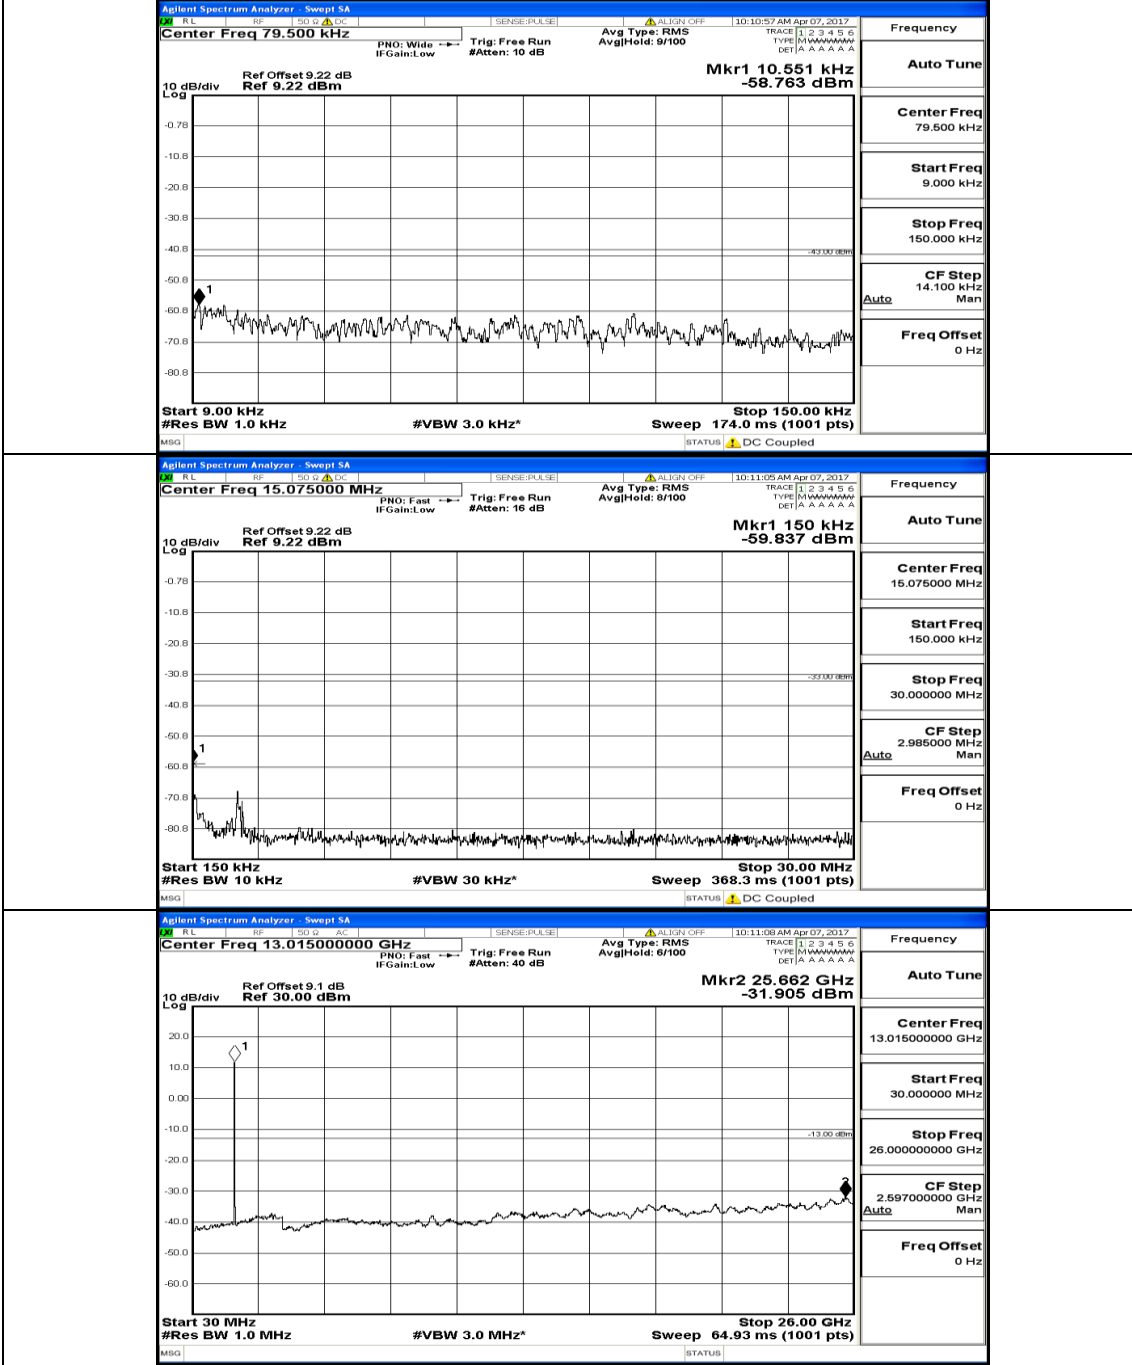

Channel Bandwidth: 10 MHz_MCH_16QAM_1RB#0

Channel Bandwidth: 10 MHz_HCH_16QAM_1RB#0

Channel Bandwidth: 15 MHz

(Channel Bandwidth:15 MHz)_MCH_QPSK_1RB#0

(Channel Bandwidth:15 MHz)_HCH_QPSK_1RB#0

(Channel Bandwidth:15 MHz) LCH_16QAM_1RB#0