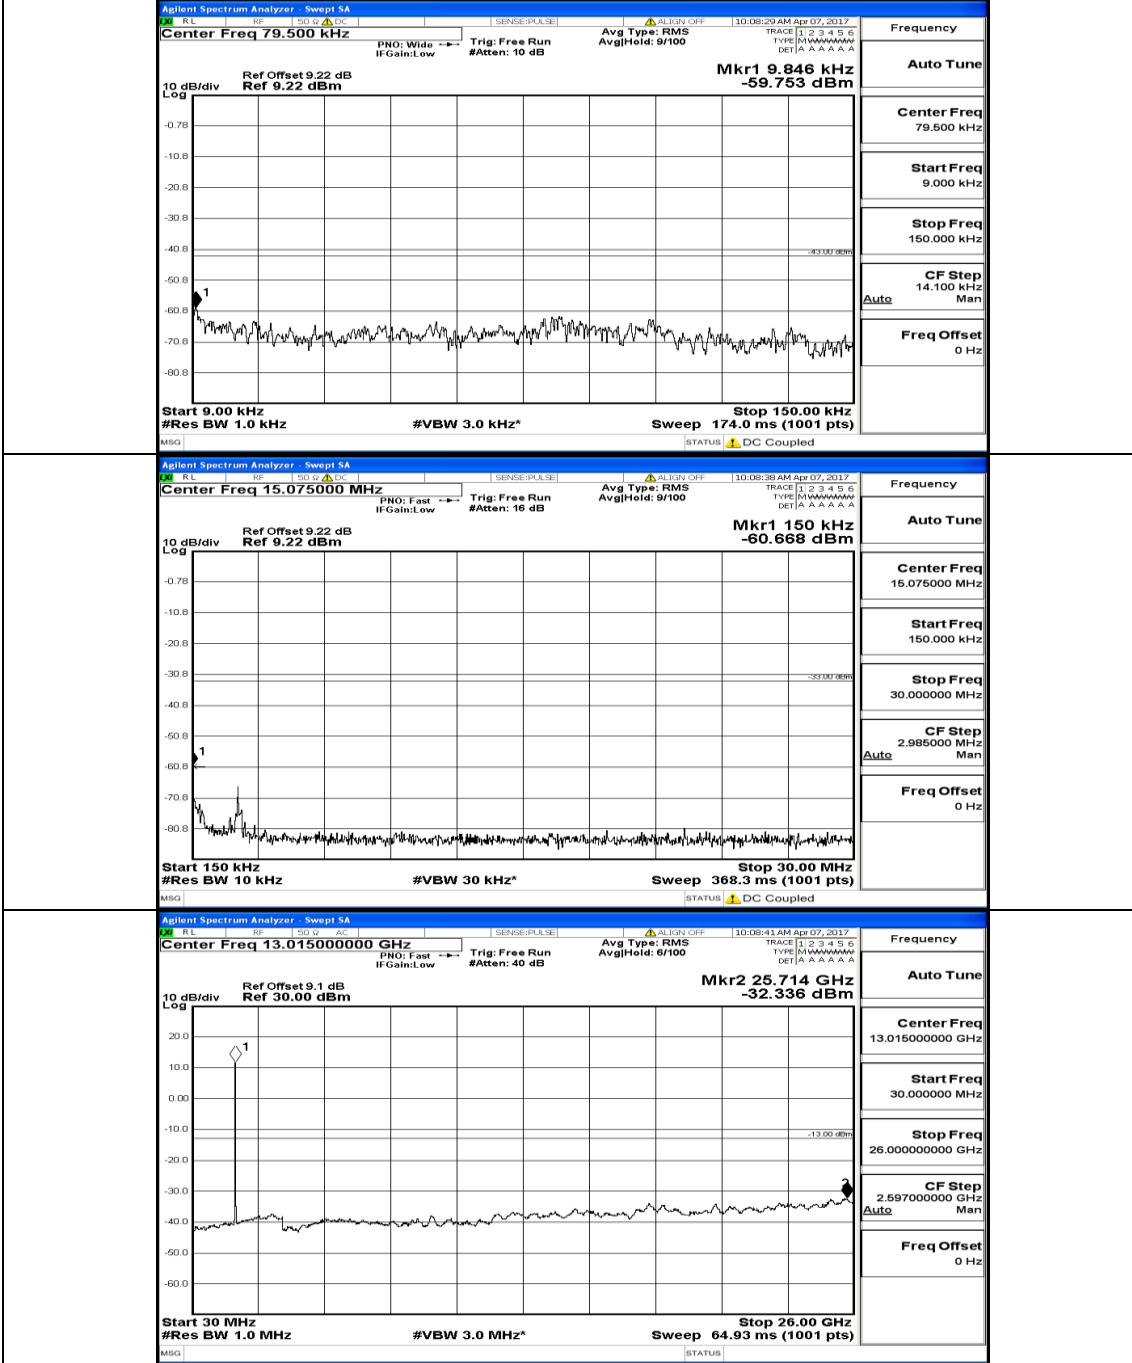

(Channel Bandwidth: 5 MHz) MCH_16QAM_1RB#0

(Channel Bandwidth: 5 MHz)_HCH_16QAM_1RB#0

Channel Bandwidth: 10 MHz

Channel Bandwidth: 10 MHz_MCH_QPSK_1RB#0

Channel Bandwidth: 10 MHz_HCH_QPSK_1RB#0

Channel Bandwidth: 10 MHz_LCH_16QAM_1RB#0

Channel Bandwidth: 10 MHz_MCH_16QAM_1RB#0

Channel Bandwidth: 10 MHz_HCH_16QAM_1RB#0

Channel Bandwidth: 15 MHz

(Channel Bandwidth:15 MHz)_MCH_QPSK_1RB#0

(Channel Bandwidth:15 MHz)_HCH_QPSK_1RB#0

(Channel Bandwidth:15 MHz) LCH_16QAM_1RB#0