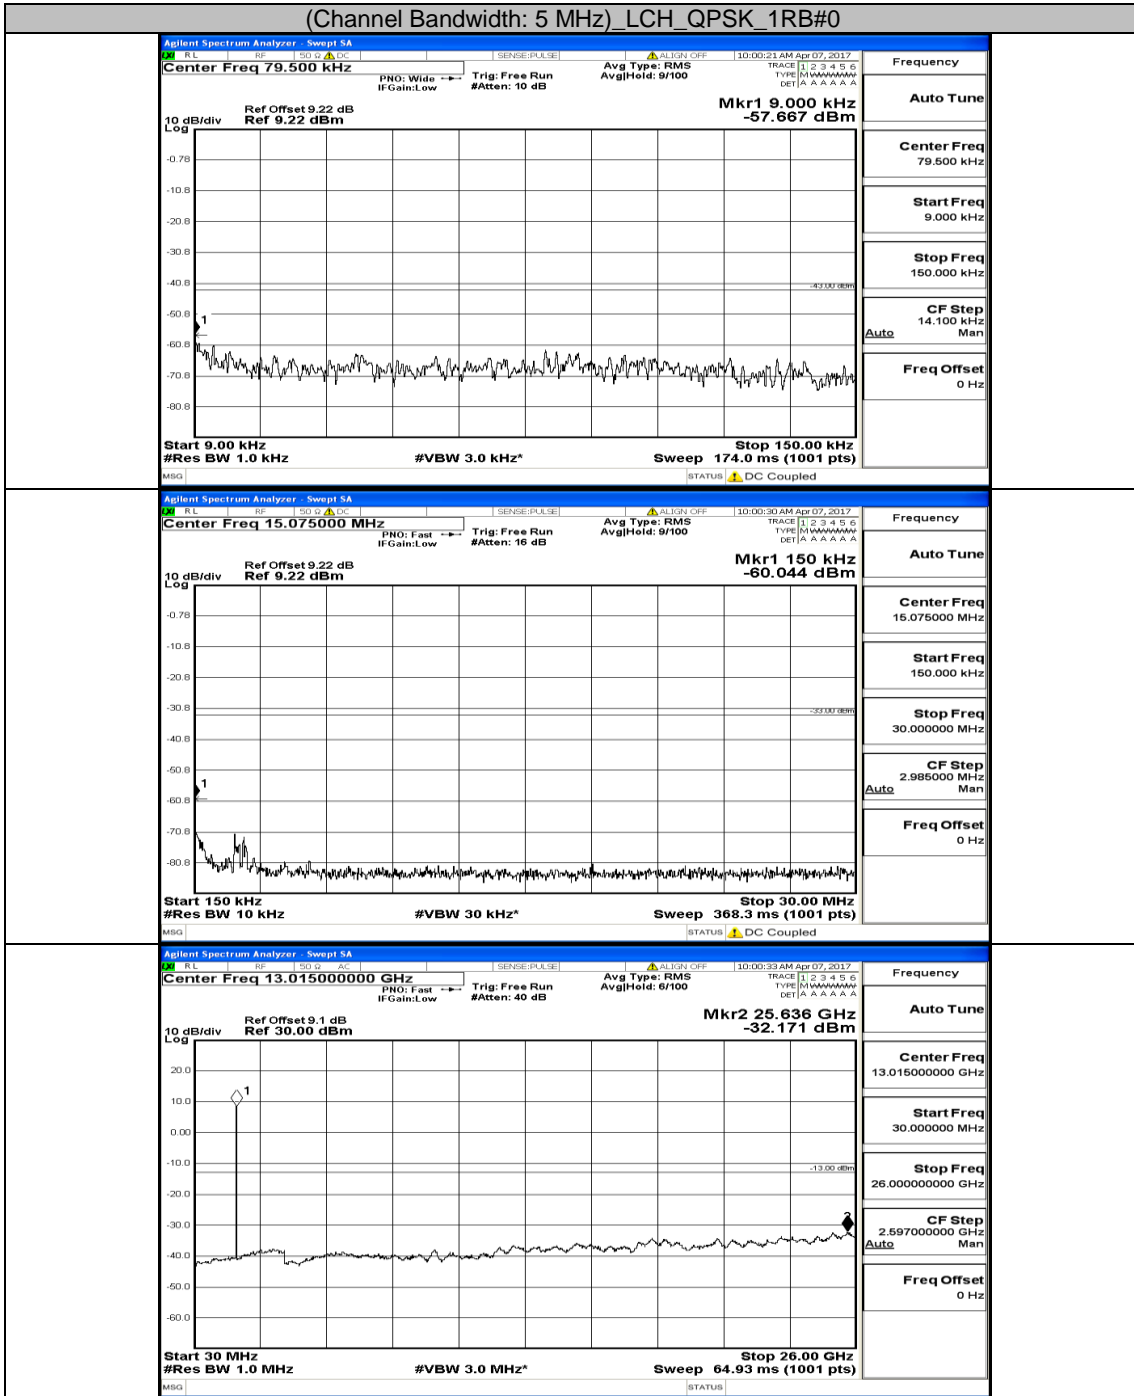

Appendix E: Conducted Spurious Emission LTE Band 4 Test Results

Channel Bandwidth: 1.4 MHz

(Channel Bandwidth: 1.4 MHz)_MCH_QPSK_1RB#0

(Channel Bandwidth: 1.4 MHz)_HCH_QPSK_1RB#0

(Channel Bandwidth: 1.4 MHz)_LCH_16QAM_1RB#0

(Channel Bandwidth: 1.4 MHz)_MCH_16QAM_1RB#0

(Channel Bandwidth: 1.4 MHz) HCH_16QAM_1RB#0

Channel Bandwidth: 3 MHz

(Channel Bandwidth: 3 MHz) MCH_QPSK_1RB#0

(Channel Bandwidth: 3 MHz) HCH_QPSK_1RB#0

(Channel Bandwidth: 3 MHz) LCH_16QAM_1RB#0

(Channel Bandwidth: 3 MHz)_MCH_16QAM_1RB#0

(Channel Bandwidth: 3 MHz) HCH_16QAM_1RB#0

Channel Bandwidth: 5 MHz

(Channel Bandwidth: 5 MHz) MCH_QPSK_1RB#0

(Channel Bandwidth: 5 MHz) _HCH_QPSK_1RB#0

(Channel Bandwidth: 5 MHz) LCH_16QAM_1RB#0