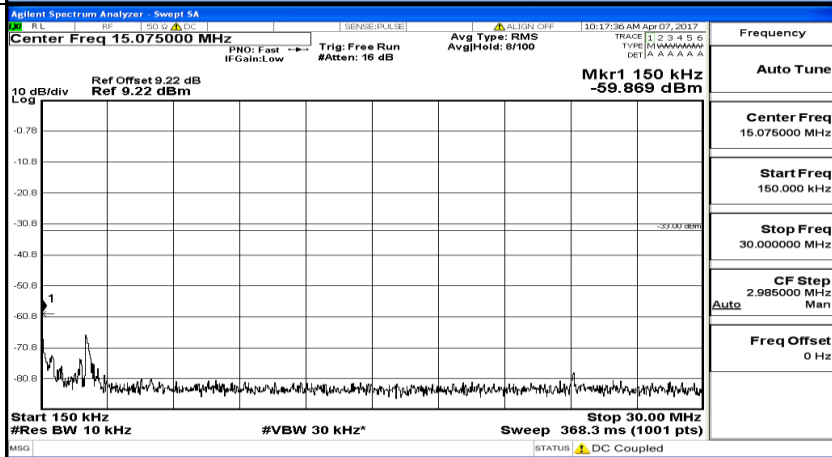

(Channel Bandwidth:20 MHz) LCH_16QAM_1RB#0

(Channel Bandwidth:20 MHz)_MCH_16QAM_1RB#0

(Channel Bandwidth:20 MHz)_HCH_16QAM_1RB#0