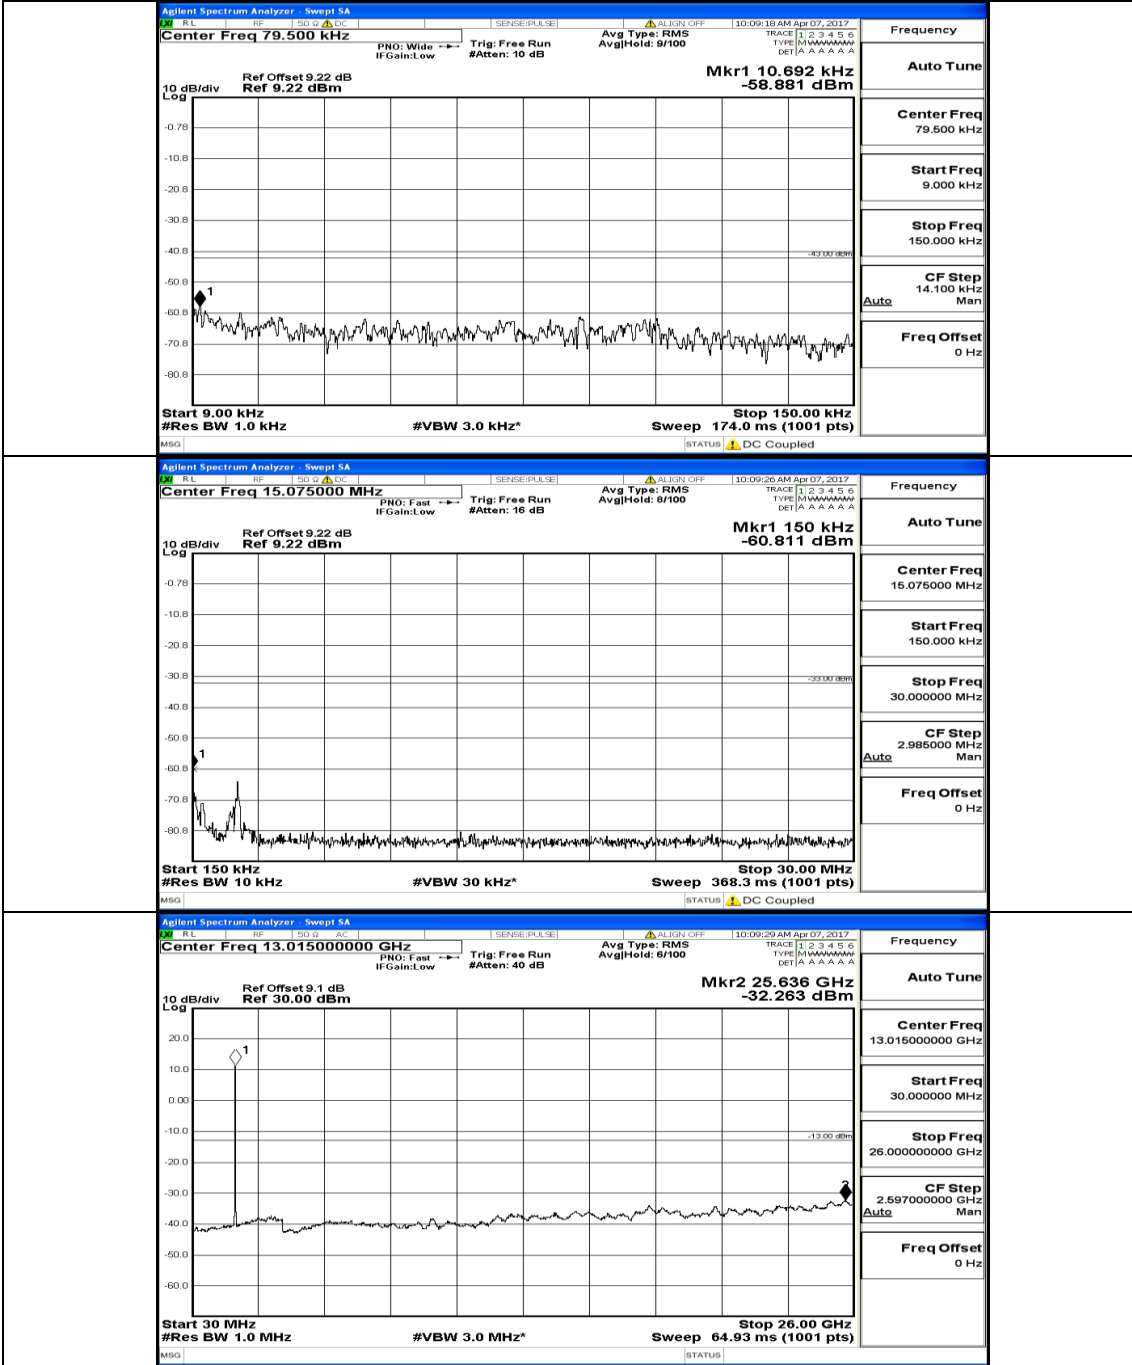

(Channel Bandwidth: 5 MHz) MCH_16QAM_1RB#0

(Channel Bandwidth: 5 MHz)_HCH_16QAM_1RB#0

Channel Bandwidth: 10 MHz

Channel Bandwidth: 10 MHz_MCH_QPSK_1RB#0

Channel Bandwidth: 10 MHz_HCH_QPSK_1RB#0

Channel Bandwidth: 10 MHz_LCH_16QAM_1RB#0

Channel Bandwidth: 10 MHz_MCH_16QAM_1RB#0

Channel Bandwidth: 10 MHz_HCH_16QAM_1RB#0

Channel Bandwidth: 15 MHz

(Channel Bandwidth:15 MHz)_MCH_QPSK_1RB#0

(Channel Bandwidth:15 MHz)_HCH_QPSK_1RB#0

(Channel Bandwidth:15 MHz) LCH_16QAM_1RB#0