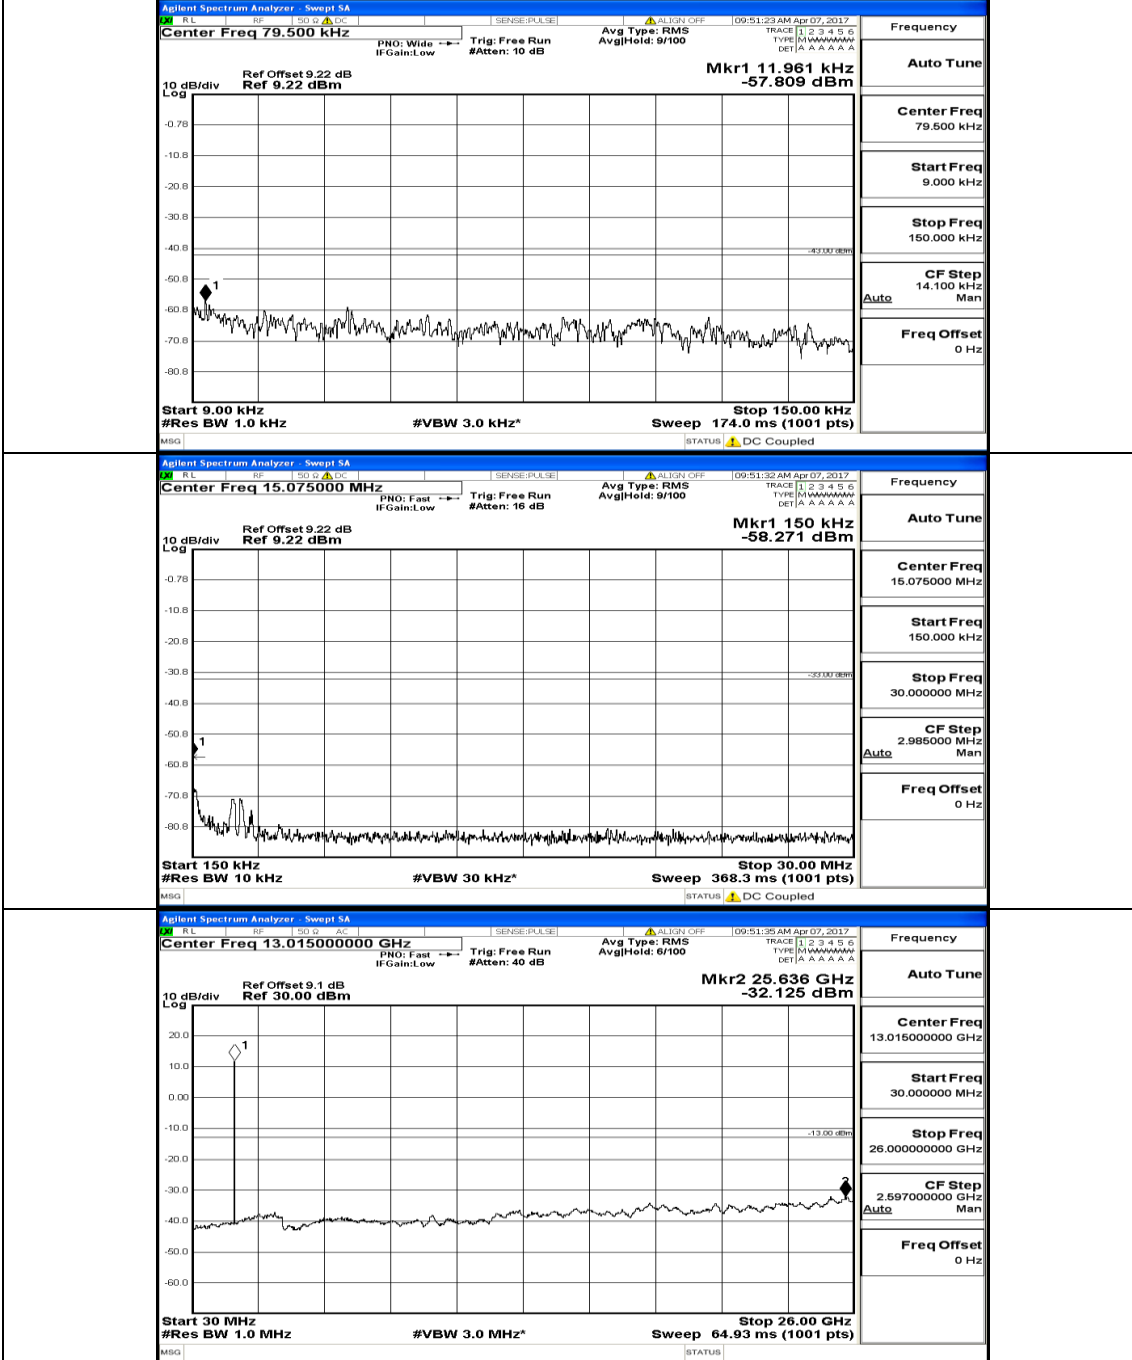

Appendix E: Conducted Spurious Emission LTE Band 4 Test Results

Channel Bandwidth: 1.4 MHz

(Channel Bandwidth: 1.4 MHz)_MCH_QPSK_1RB#0

(Channel Bandwidth: 1.4 MHz)_HCH_QPSK_1RB#0

(Channel Bandwidth: 1.4 MHz)_LCH_16QAM_1RB#0

(Channel Bandwidth: 1.4 MHz)_MCH_16QAM_1RB#0

(Channel Bandwidth: 1.4 MHz) HCH_16QAM_1RB#0

Channel Bandwidth: 3 MHz

(Channel Bandwidth: 3 MHz) MCH_QPSK_1RB#0

(Channel Bandwidth: 3 MHz) HCH_QPSK_1RB#0

(Channel Bandwidth: 3 MHz) LCH_16QAM_1RB#0

(Channel Bandwidth: 3 MHz)_MCH_16QAM_1RB#0

(Channel Bandwidth: 3 MHz) HCH_16QAM_1RB#0

Channel Bandwidth: 5 MHz

(Channel Bandwidth: 5 MHz) MCH_QPSK_1RB#0

(Channel Bandwidth: 5 MHz) _HCH_QPSK_1RB#0

(Channel Bandwidth: 5 MHz) LCH_16QAM_1RB#0