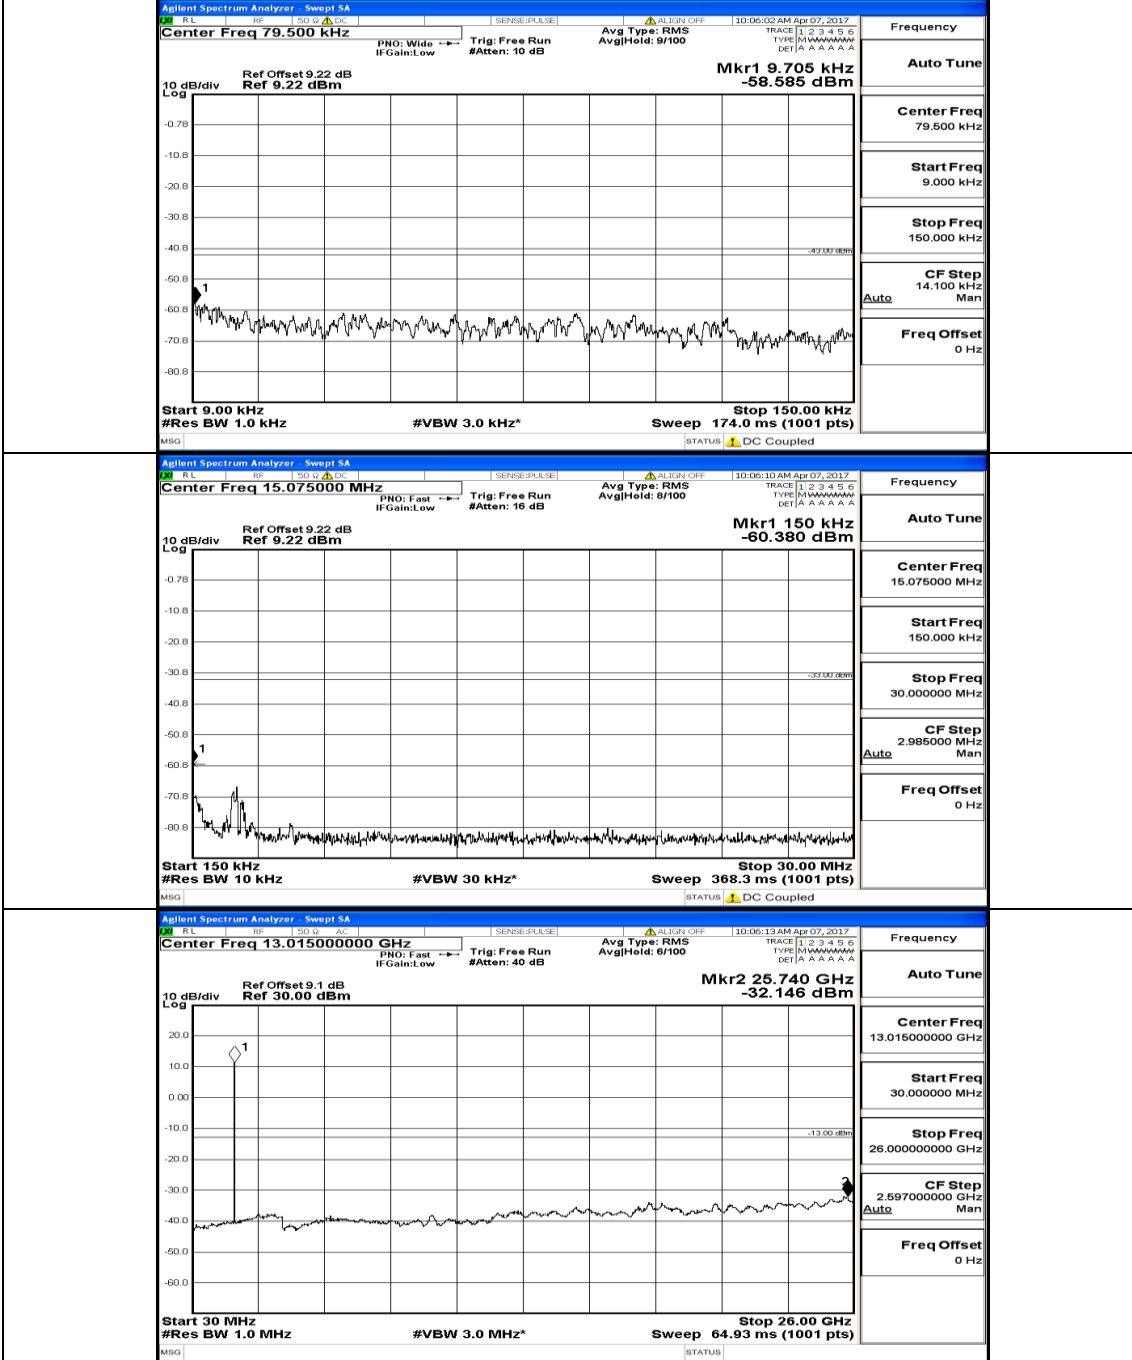

(Channel Bandwidth: 5 MHz) MCH_16QAM_1RB#0

(Channel Bandwidth: 5 MHz)_HCH_16QAM_1RB#0

Channel Bandwidth: 10 MHz

Channel Bandwidth: 10 MHz_MCH_QPSK_1RB#0

Channel Bandwidth: 10 MHz_HCH_QPSK_1RB#0

Channel Bandwidth: 10 MHz_LCH_16QAM_1RB#0

Channel Bandwidth: 10 MHz_MCH_16QAM_1RB#0

Channel Bandwidth: 10 MHz_HCH_16QAM_1RB#0

Channel Bandwidth: 15 MHz

(Channel Bandwidth:15 MHz)_MCH_QPSK_1RB#0

(Channel Bandwidth:15 MHz)_HCH_QPSK_1RB#0

(Channel Bandwidth:15 MHz) LCH_16QAM_1RB#0