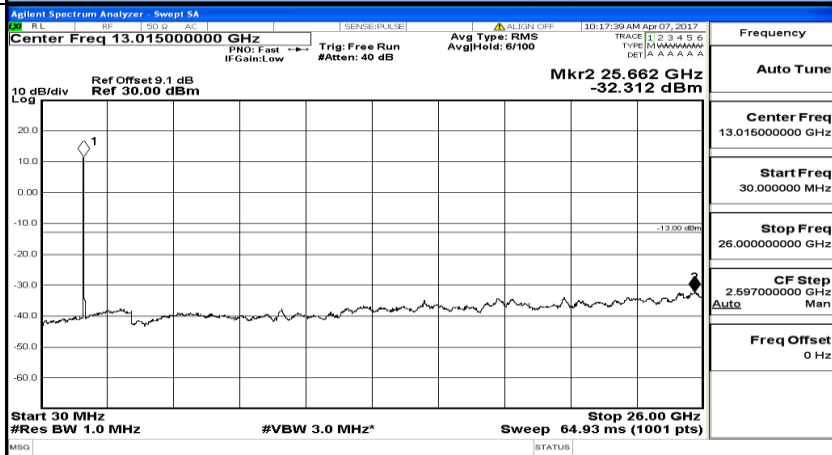

(Channel Bandwidth:20 MHz) LCH_16QAM_1RB#0

(Channel Bandwidth:20 MHz)_MCH_16QAM_1RB#0

(Channel Bandwidth:20 MHz)_HCH_16QAM_1RB#0