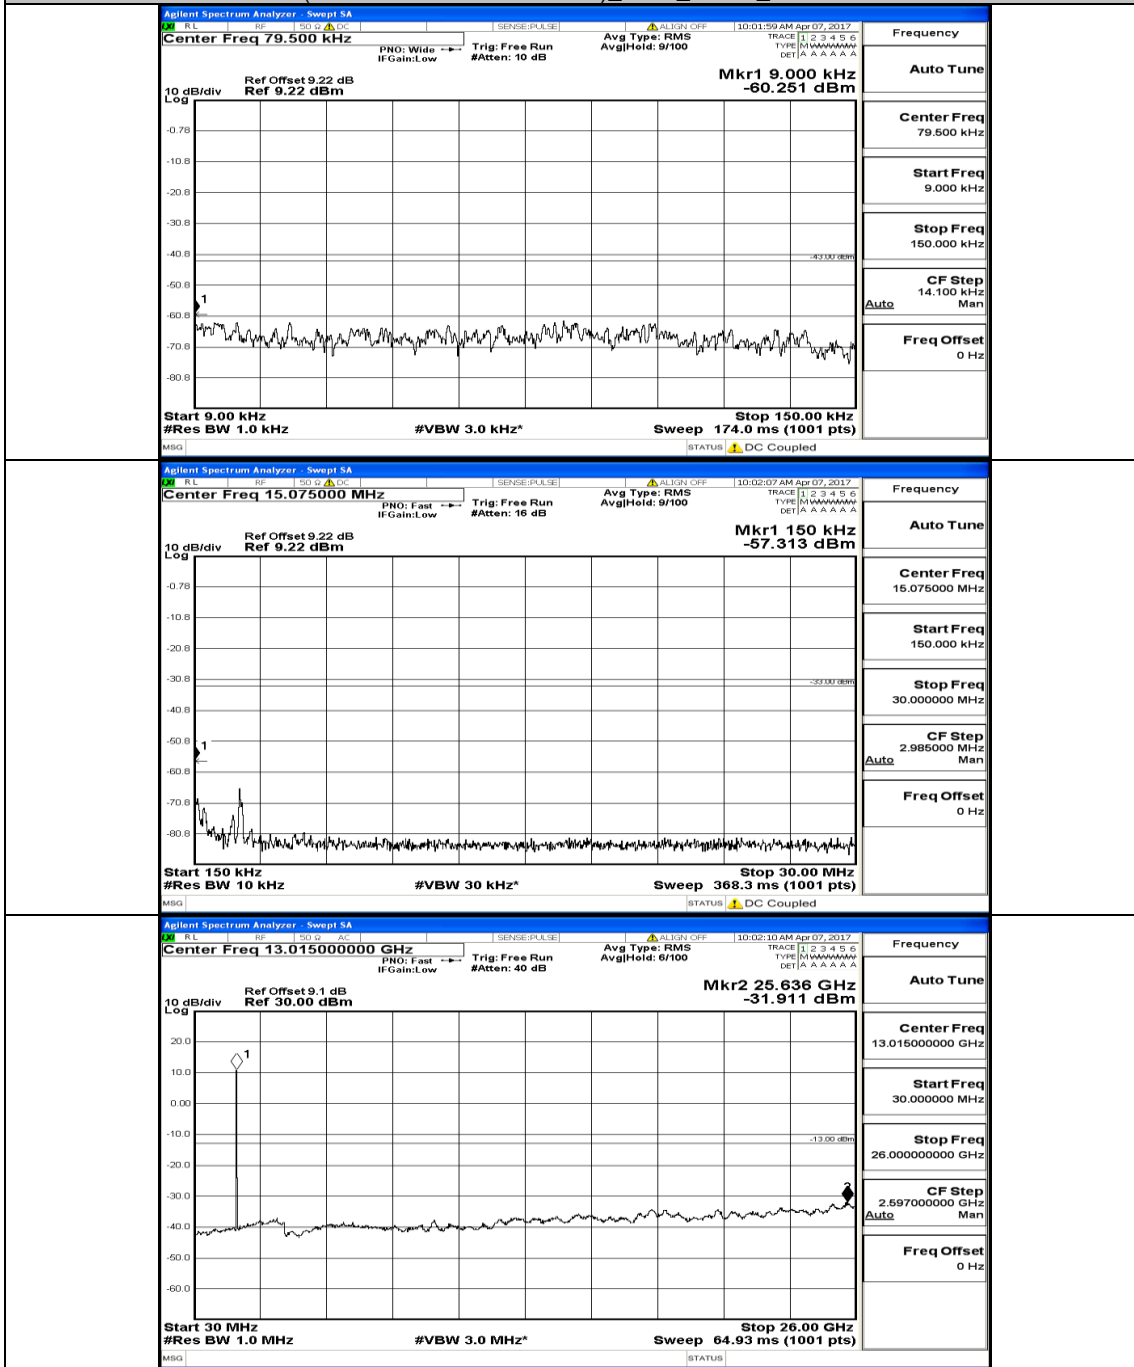

Appendix E: Conducted Spurious Emission LTE Band 4 Test Results

Channel Bandwidth: 1.4 MHz

(Channel Bandwidth: 1.4 MHz)_MCH_QPSK_1RB#0

(Channel Bandwidth: 1.4 MHz)_HCH_QPSK_1RB#0

(Channel Bandwidth: 1.4 MHz)_LCH_16QAM_1RB#0

(Channel Bandwidth: 3 MHz)_MCH_16QAM_1RB#0

(Channel Bandwidth: 3 MHz) HCH_16QAM_1RB#0

Channel Bandwidth: 5 MHz

(Channel Bandwidth: 5 MHz) MCH_QPSK_1RB#0

(Channel Bandwidth: 5 MHz) _HCH_QPSK_1RB#0

(Channel Bandwidth: 5 MHz) LCH_16QAM_1RB#0

(Channel Bandwidth: 5 MHz) MCH_16QAM_1RB#0

(Channel Bandwidth: 5 MHz)_HCH_16QAM_1RB#0

Channel Bandwidth: 10 MHz

Channel Bandwidth: 10 MHz_MCH_QPSK_1RB#0

Channel Bandwidth: 10 MHz_HCH_QPSK_1RB#0

Channel Bandwidth: 10 MHz_LCH_16QAM_1RB#0