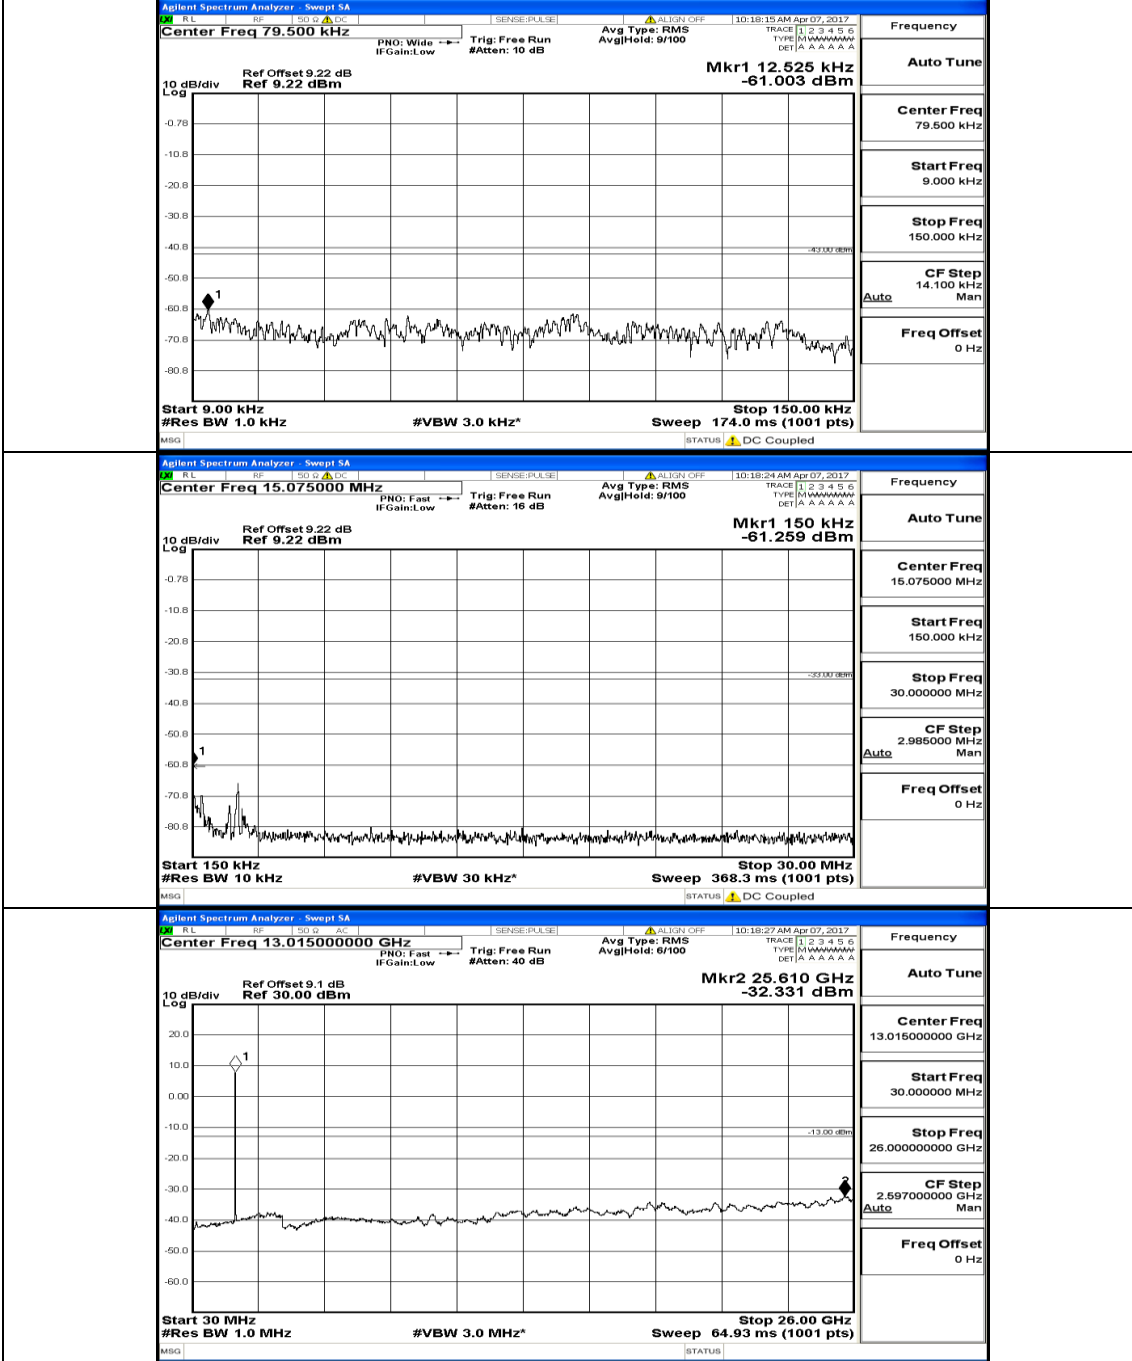

(Channel Bandwidth:15 MHz)_MCH_16QAM_1RB#0

(Channel Bandwidth:15 MHz)_HCH_16QAM_1RB#0

Channel Bandwidth: 20 MHz

(Channel Bandwidth:20 MHz)_LCH_QPSK_1RB#0

(Channel Bandwidth:20 MHz)_MCH_QPSK_1RB#0

(Channel Bandwidth:20 MHz) HCH_QPSK_1RB#0