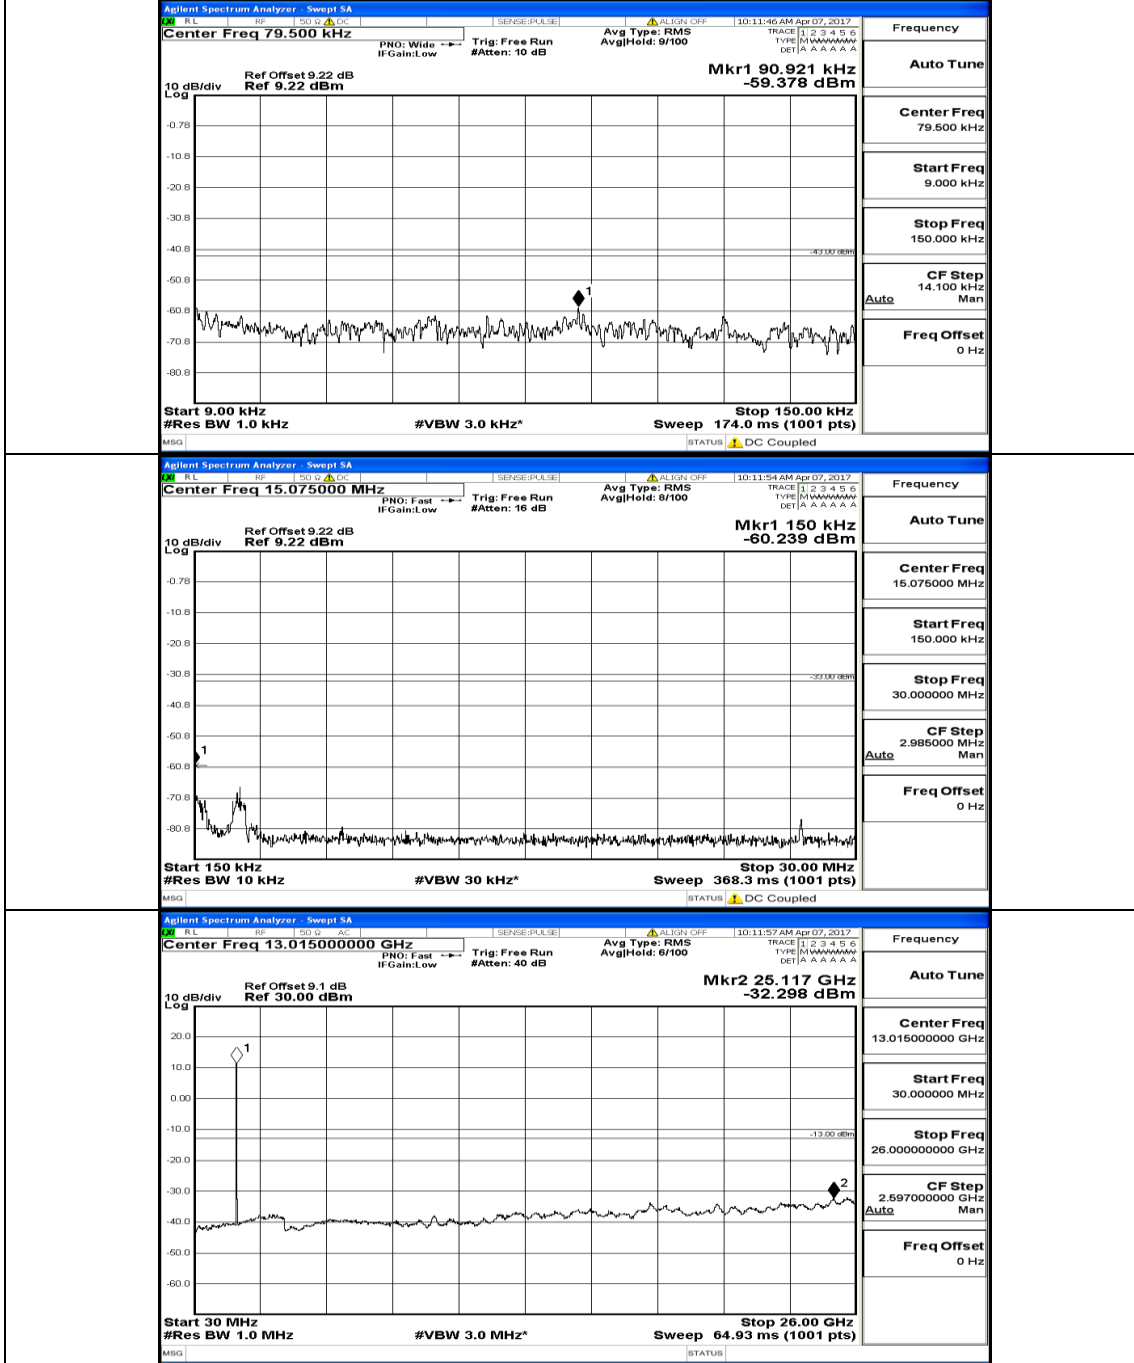

Channel Bandwidth: 10 MHz_MCH_16QAM_1RB#0

Channel Bandwidth: 10 MHz_HCH_16QAM_1RB#0

Channel Bandwidth: 15 MHz

(Channel Bandwidth:15 MHz)_MCH_QPSK_1RB#0

(Channel Bandwidth:15 MHz)_HCH_QPSK_1RB#0

(Channel Bandwidth:15 MHz) LCH_16QAM_1RB#0