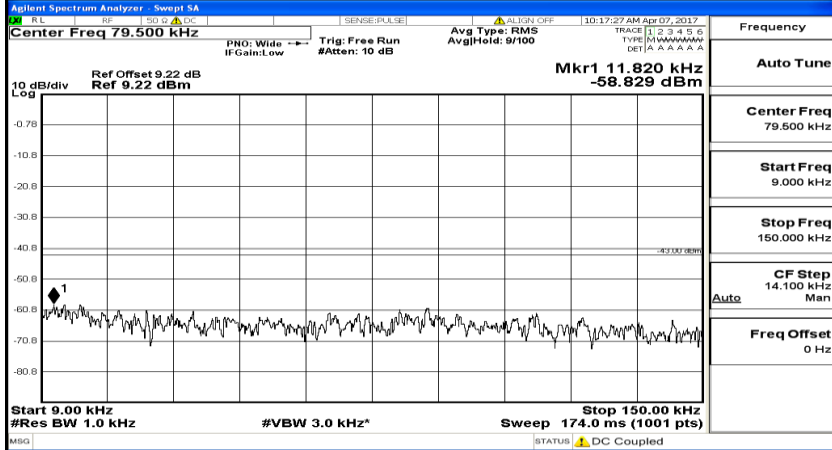

(Channel Bandwidth:20 MHz) LCH_16QAM_1RB#0

(Channel Bandwidth:20 MHz)_MCH_16QAM_1RB#0

(Channel Bandwidth:20 MHz)_HCH_16QAM_1RB#0