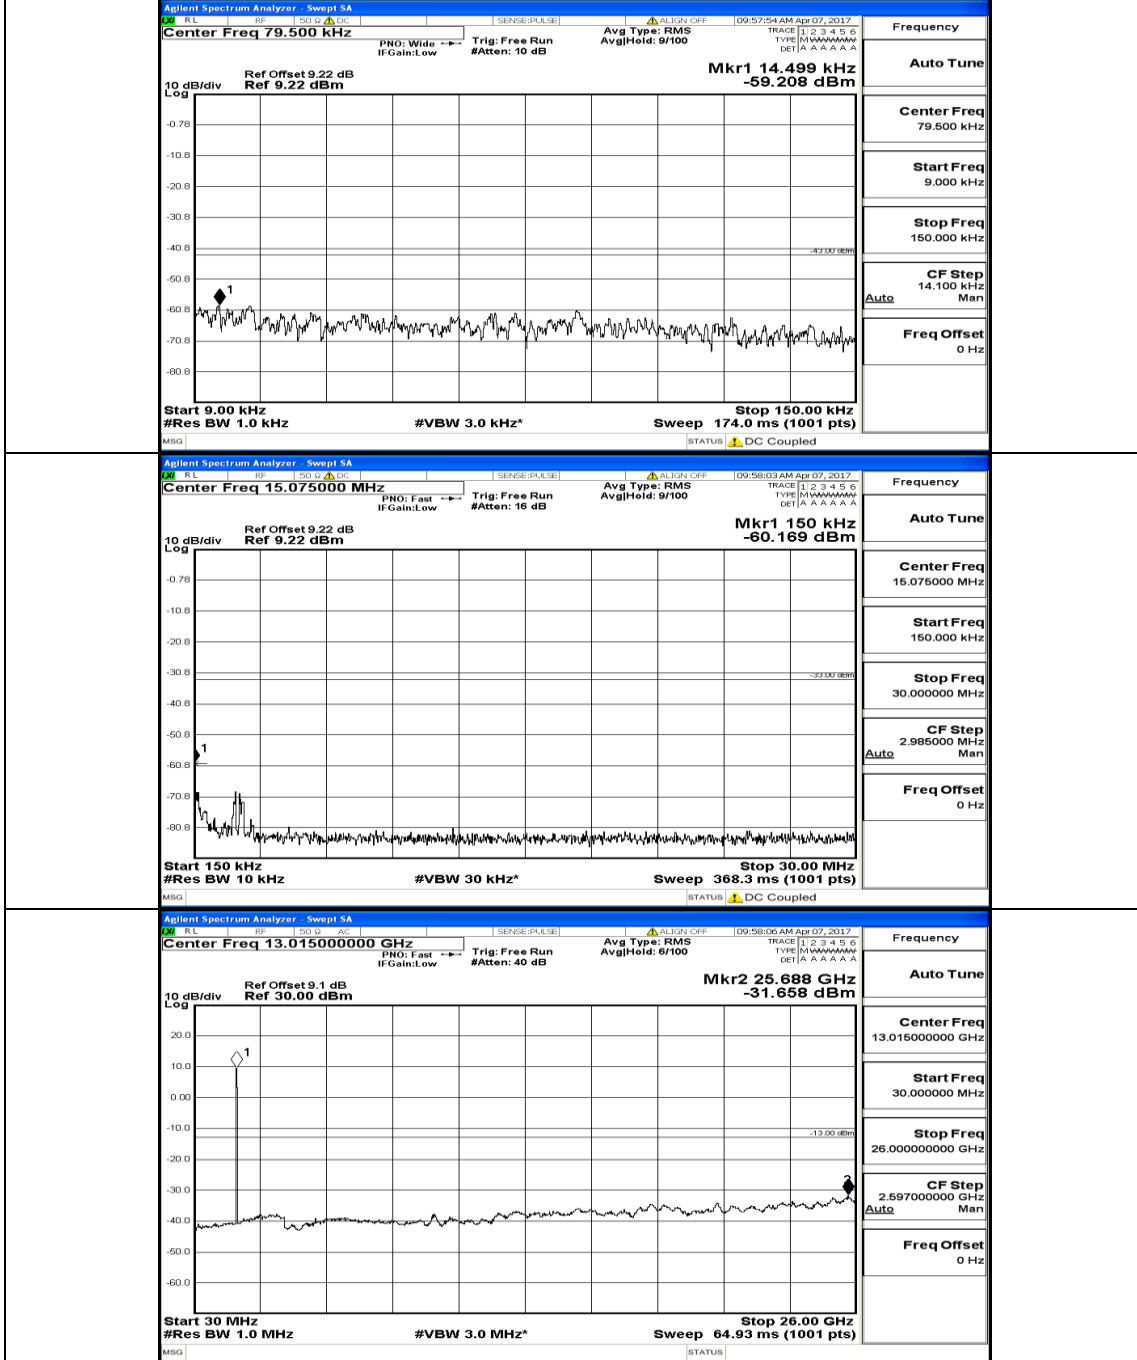

Appendix E: Conducted Spurious Emission LTE Band 4 Test Results

Channel Bandwidth: 1.4 MHz

(Channel Bandwidth: 1.4 MHz)_MCH_QPSK_1RB#0

(Channel Bandwidth: 1.4 MHz)_HCH_QPSK_1RB#0

(Channel Bandwidth: 1.4 MHz)_LCH_16QAM_1RB#0

(Channel Bandwidth: 1.4 MHz)_MCH_16QAM_1RB#0

(Channel Bandwidth: 1.4 MHz) HCH_16QAM_1RB#0

Channel Bandwidth: 3 MHz

(Channel Bandwidth: 3 MHz) MCH_QPSK_1RB#0

(Channel Bandwidth: 3 MHz) HCH_QPSK_1RB#0

(Channel Bandwidth: 3 MHz) LCH_16QAM_1RB#0

(Channel Bandwidth: 3 MHz)_MCH_16QAM_1RB#0

(Channel Bandwidth: 3 MHz) HCH_16QAM_1RB#0

Channel Bandwidth: 5 MHz

(Channel Bandwidth: 5 MHz) MCH_QPSK_1RB#0

(Channel Bandwidth: 5 MHz) _HCH_QPSK_1RB#0

(Channel Bandwidth: 5 MHz) LCH_16QAM_1RB#0