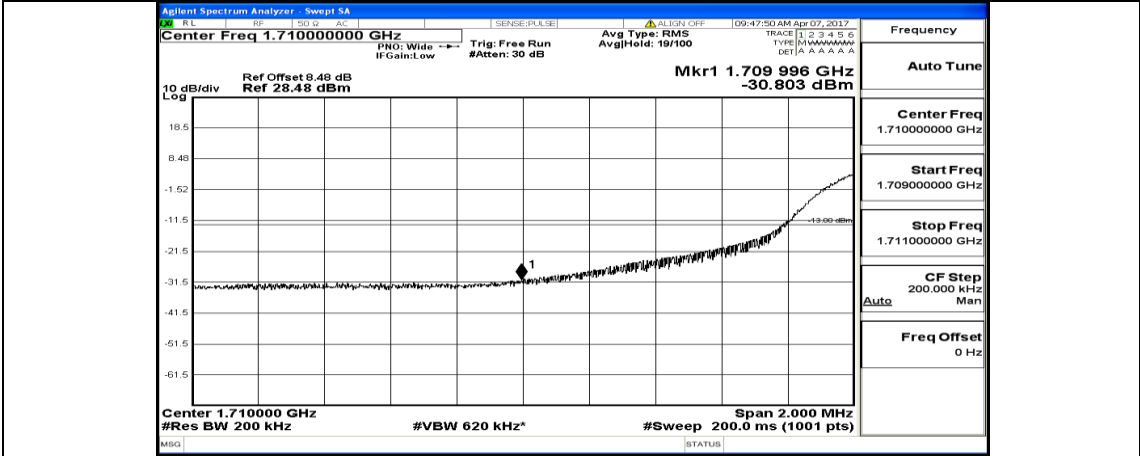

(Channel Bandwidth:15 MHz)_HCH_16QAM_37RB#38

(Channel Bandwidth:15 MHz) HCH_16QAM_75RB#0

Channel Bandwidth: 20 MHz

(Channel Bandwidth:20 MHz) LCH_QPSK_1RB#49

(Channel Bandwidth:20 MHz) LCH_QPSK_1RB#99

(Channel Bandwidth:20 MHz) LCH_QPSK_50RB#0