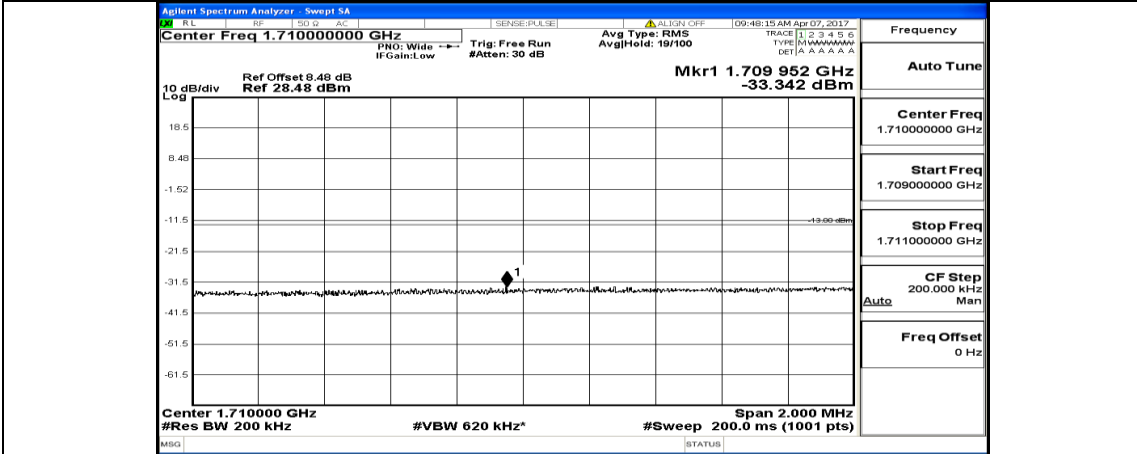

(Channel Bandwidth:20 MHz)_LCH_16QAM_1RB#0

(Channel Bandwidth:20 MHz)_LCH_16QAM_1RB#49

(Channel Bandwidth:20 MHz)_LCH_16QAM_1RB#99

(Channel Bandwidth:20 MHz)_LCH_16QAM_50RB#0

(Channel Bandwidth:20 MHz)_LCH_16QAM_50RB#25