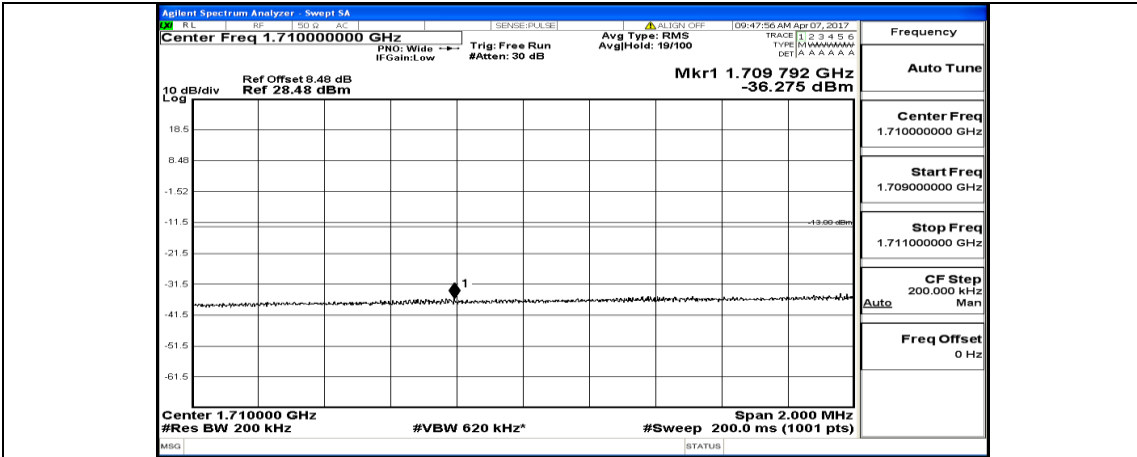

(Channel Bandwidth:20 MHz)_LCH_QPSK_50RB#0