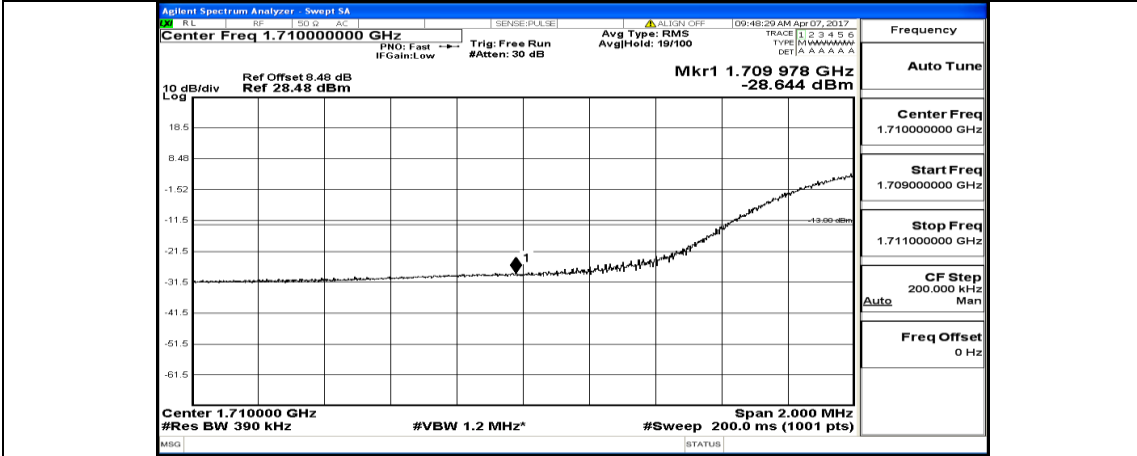

(Channel Bandwidth:20 MHz)_HCH_QPSK_1RB#0