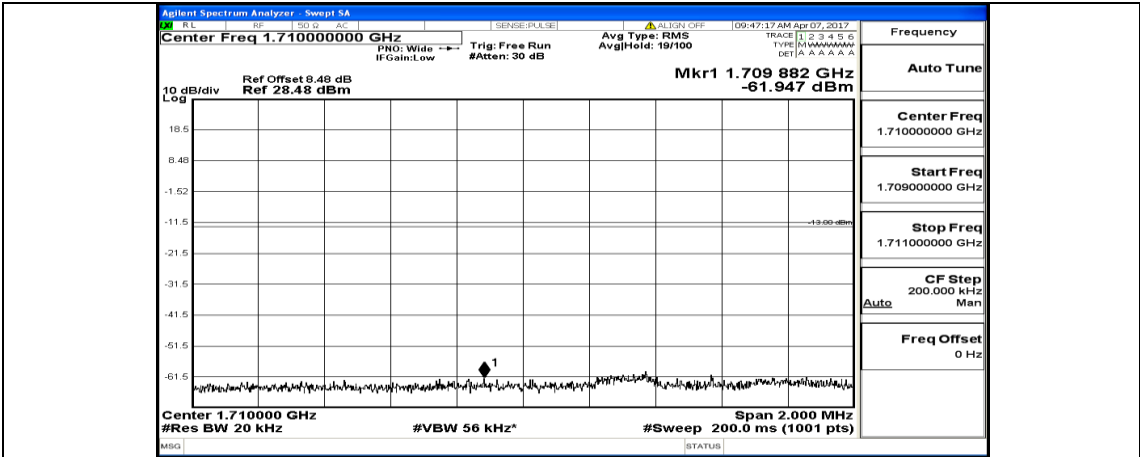

(Channel Bandwidth:15 MHz)_HCH_16QAM_37RB#38

(Channel Bandwidth:15 MHz) HCH_16QAM_75RB#0

Channel Bandwidth: 20 MHz

(Channel Bandwidth:20 MHz) LCH_QPSK_1RB#49

(Channel Bandwidth:20 MHz) LCH_QPSK_1RB#99

(Channel Bandwidth:20 MHz) LCH_QPSK_50RB#0