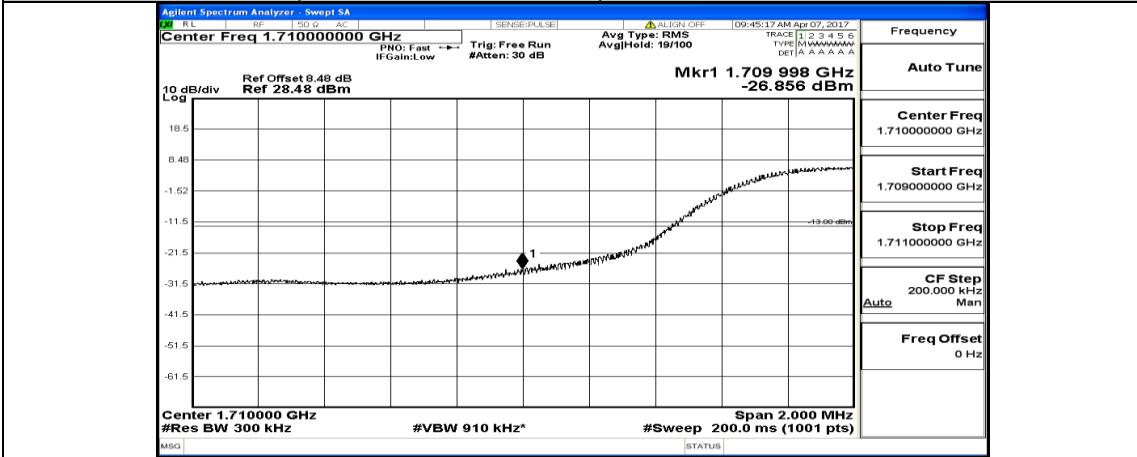

(Channel Bandwidth:15 MHz)_HCH_QPSK_1RB#0