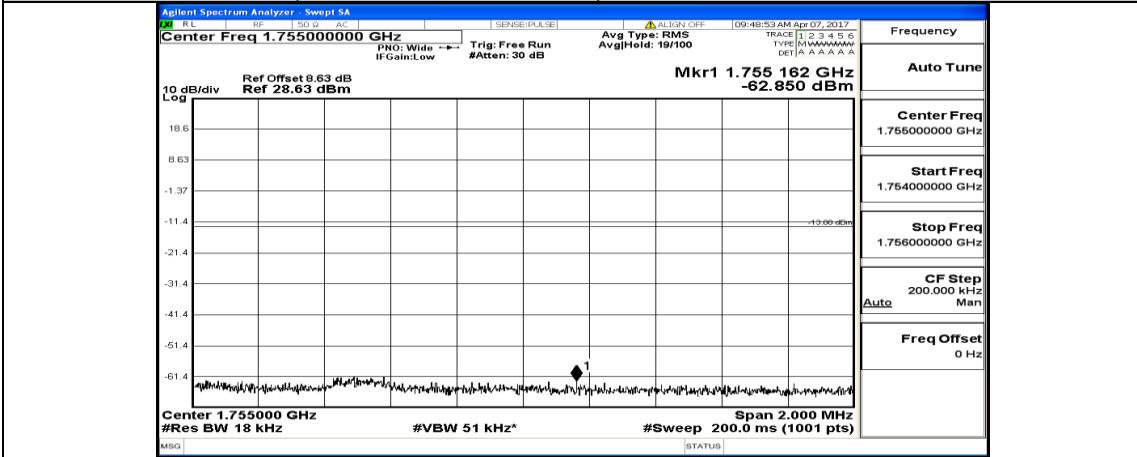

(Channel Bandwidth:20 MHz) LCH_QPSK_50RB#25

(Channel Bandwidth:20 MHz)_LCH_QPSK_50RB#0

(Channel Bandwidth:20 MHz)_LCH_QPSK_100RB#0

(Channel Bandwidth:20 MHz)_HCH_QPSK_1RB#0

(Channel Bandwidth:20 MHz)_HCH_QPSK_1RB#49