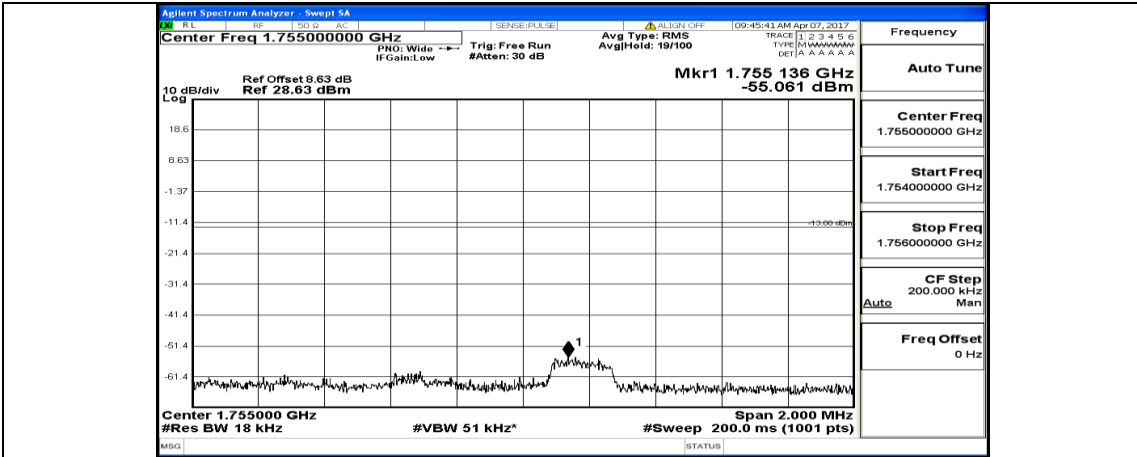

(Channel Bandwidth:15 MHz)_HCH_QPSK_1RB#74