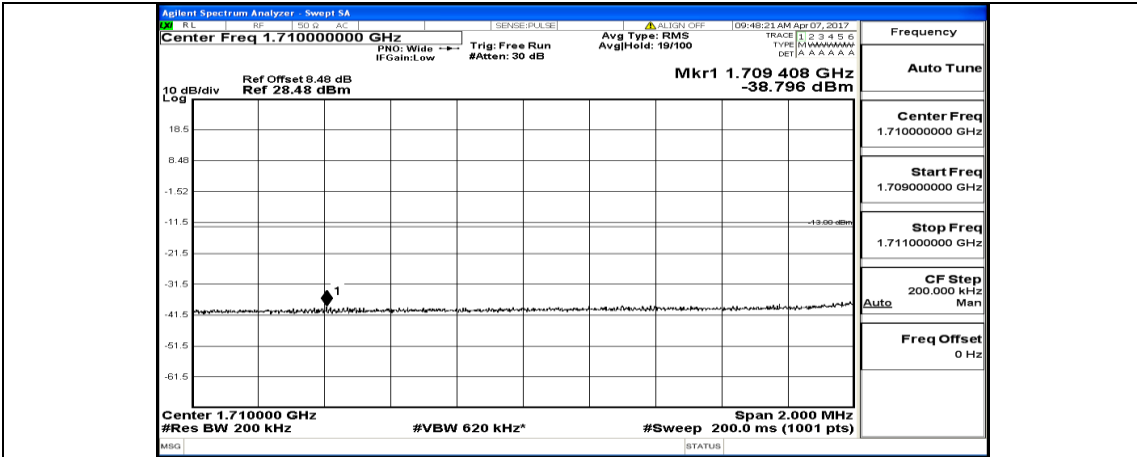

(Channel Bandwidth:20 MHz)_LCH_16QAM_100RB#0