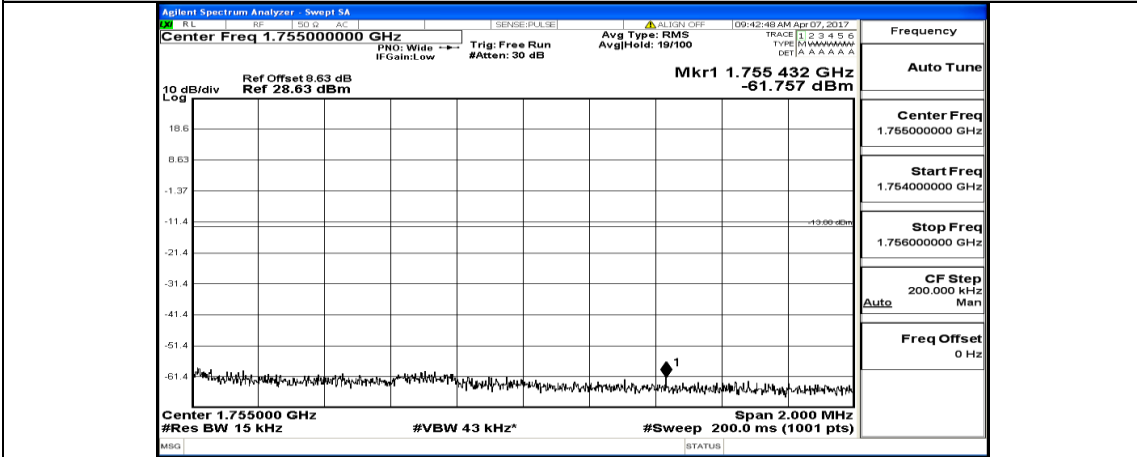

Channel Bandwidth: 10 MHz_HCH_16QAM_1RB#49