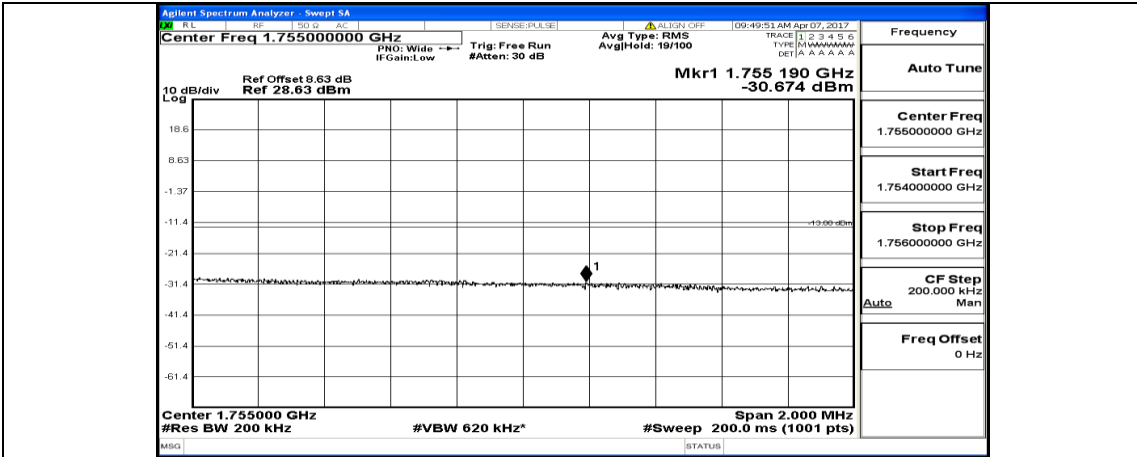

(Channel Bandwidth:20 MHz)_HCH_16QAM_50RB#5