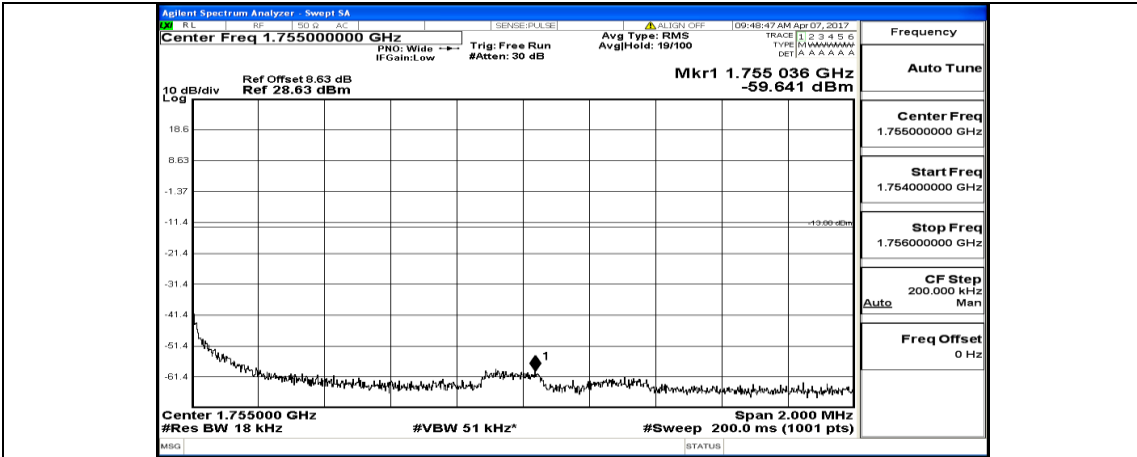

(Channel Bandwidth:20 MHz) LCH_QPSK_50RB#25

(Channel Bandwidth:20 MHz)_LCH_QPSK_50RB#0

(Channel Bandwidth:20 MHz)_LCH_QPSK_100RB#0

(Channel Bandwidth:20 MHz)_HCH_QPSK_1RB#0

(Channel Bandwidth:20 MHz)_HCH_QPSK_1RB#49