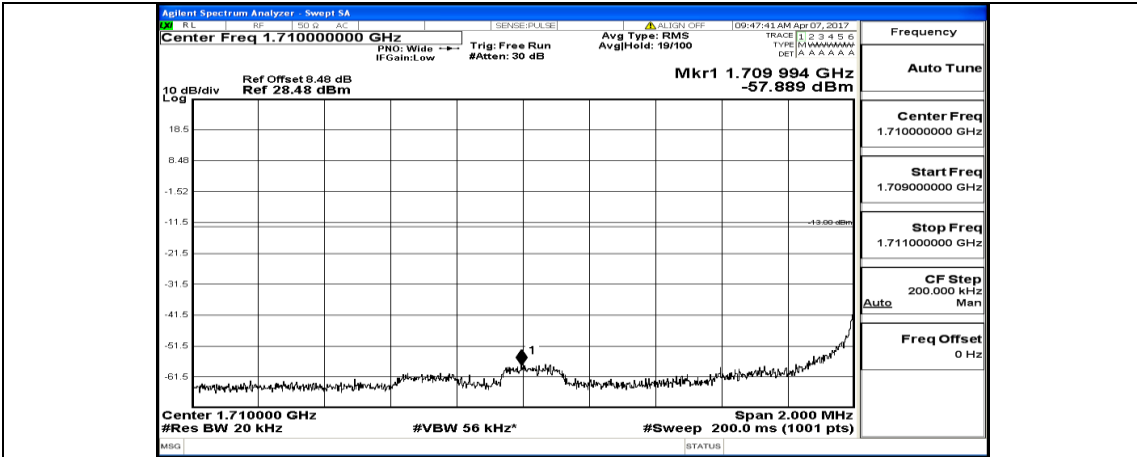

(Channel Bandwidth:20 MHz)_LCH_16QAM_50RB#0