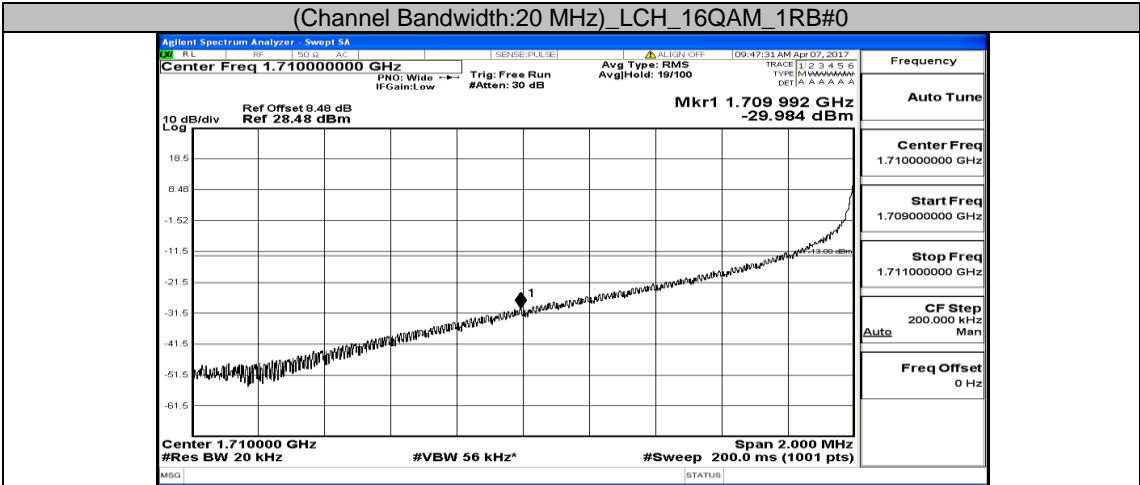

(Channel Bandwidth:20 MHz)_LCH_16QAM_1RB#49