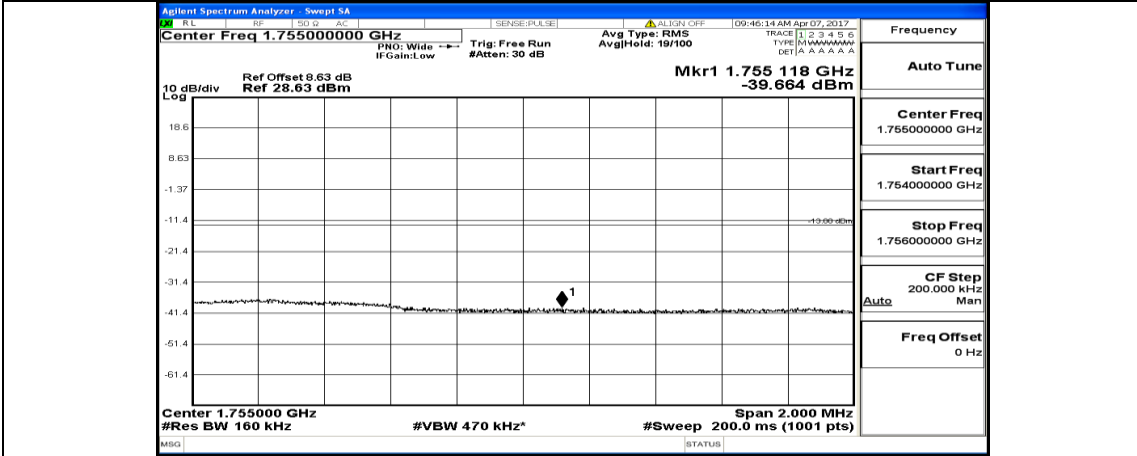

(Channel Bandwidth:15 MHz) LCH_QPSK_75RB#0

(Channel Bandwidth:15 MHz)_HCH_QPSK_1RB#0

(Channel Bandwidth:15 MHz)_HCH_QPSK_1RB#37

(Channel Bandwidth:15 MHz)_HCH_QPSK_1RB#74

(Channel Bandwidth:15 MHz)_HCH_QPSK_37RB#0