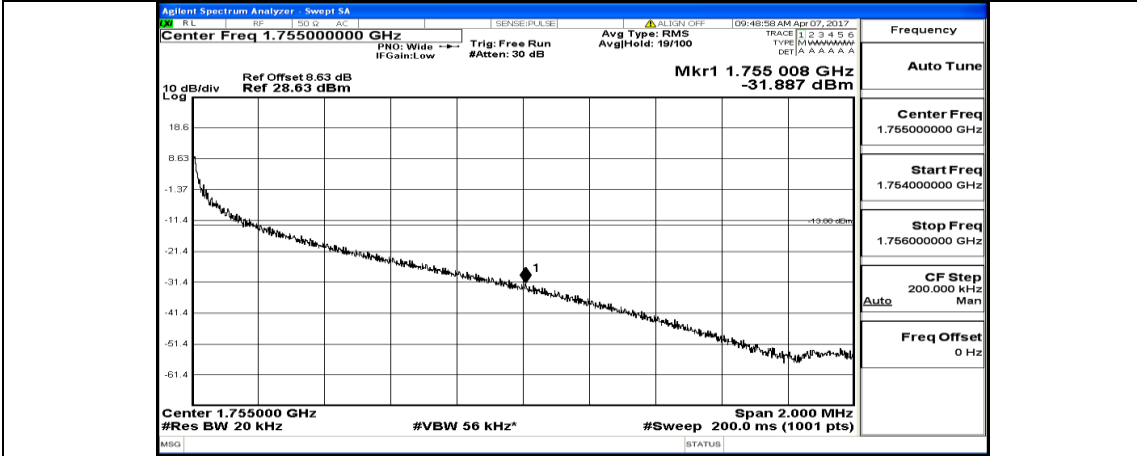

(Channel Bandwidth:20 MHz)_HCH_QPSK_50RB#0