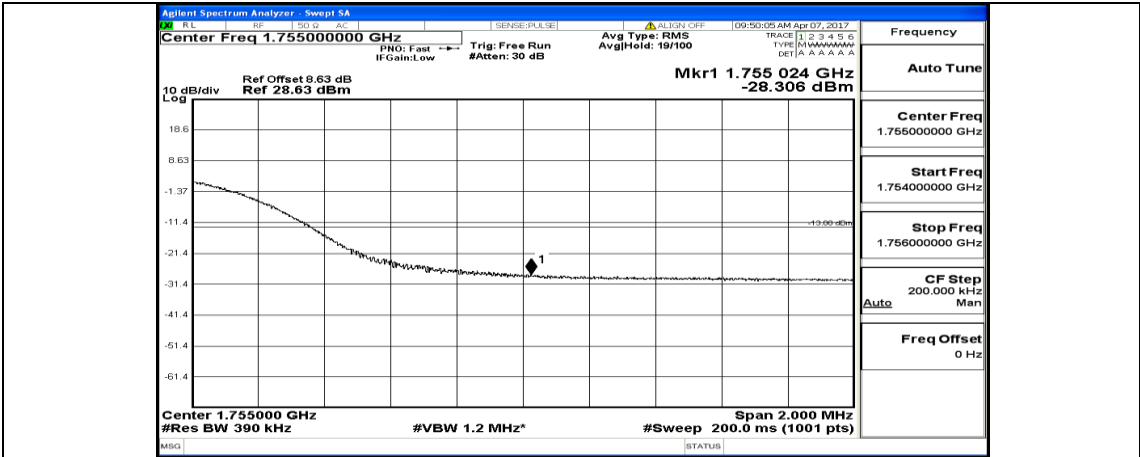

(Channel Bandwidth:20 MHz)_HCH_QPSK_1RB#99

(Channel Bandwidth:20 MHz)_HCH_QPSK_50RB#0

(Channel Bandwidth:20 MHz)_HCH_QPSK_50RB#25

(Channel Bandwidth:20 MHz)_HCH_QPSK_50RB#50

(Channel Bandwidth:20 MHz)_HCH_QPSK_100RB#0