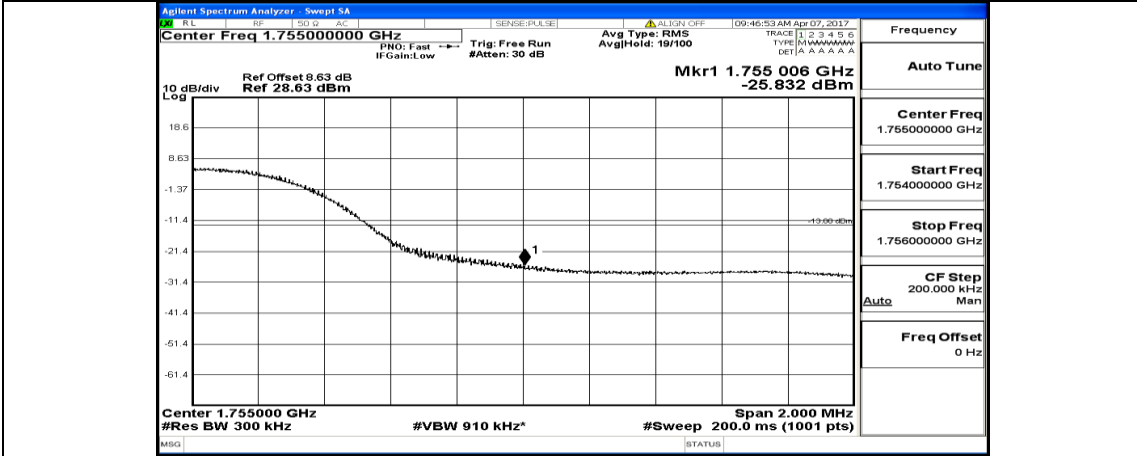

(Channel Bandwidth:15 MHz)_LCH_16QAM_1RB#0