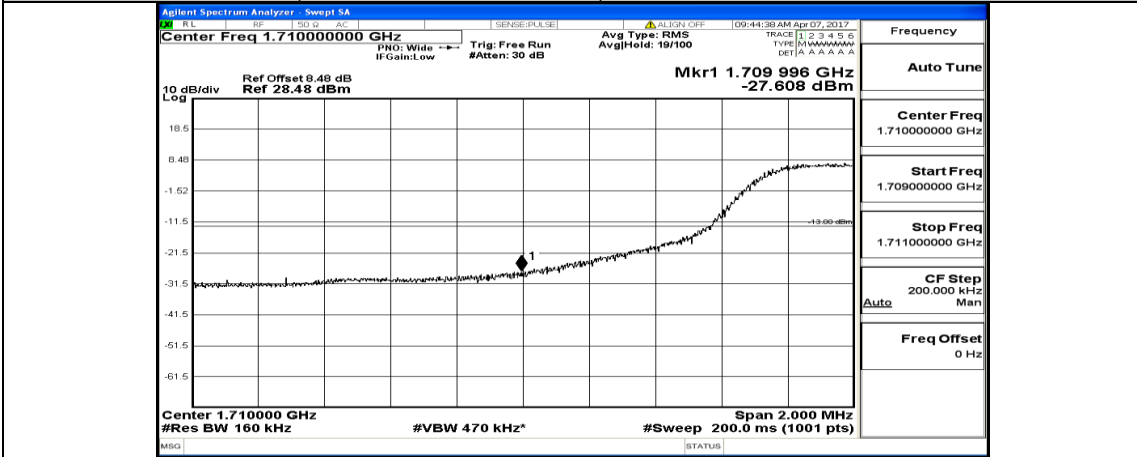

Channel Bandwidth: 10 MHz_HCH_16QAM_50RB#0

Channel Bandwidth: 15 MHz

(Channel Bandwidth:15 MHz) LCH_QPSK_1RB#74

(Channel Bandwidth:15 MHz) LCH_QPSK_37RB#0

(Channel Bandwidth:15 MHz) LCH_QPSK_37RB#18

(Channel Bandwidth:15 MHz) LCH_QPSK_37RB#38