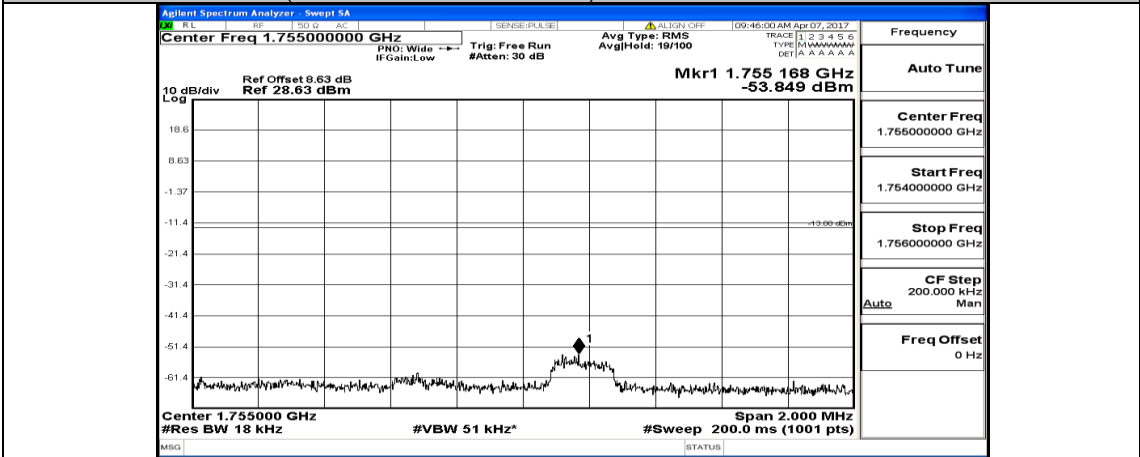

(Channel Bandwidth:15 MHz)_HCH_16QAM_1RB#74