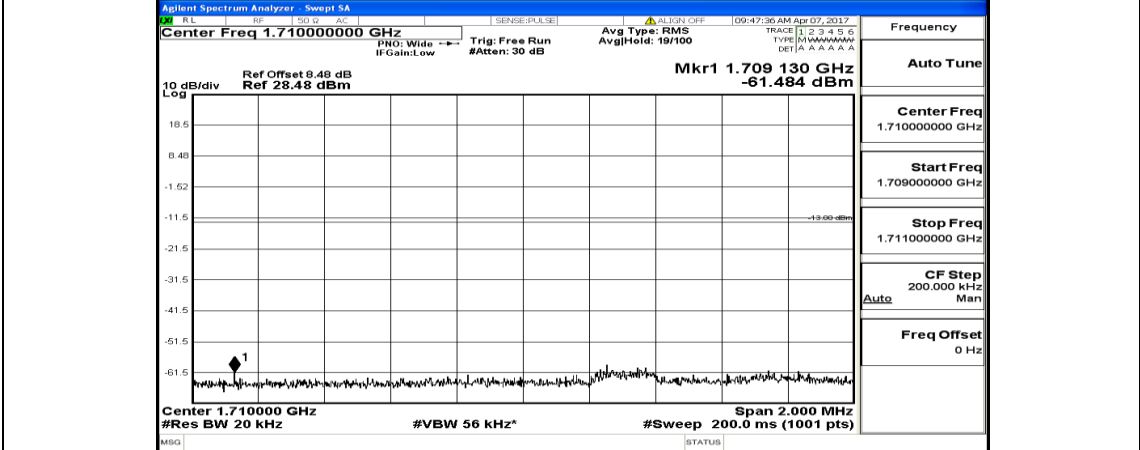

(Channel Bandwidth:20 MHz)_LCH_16QAM_1RB#99