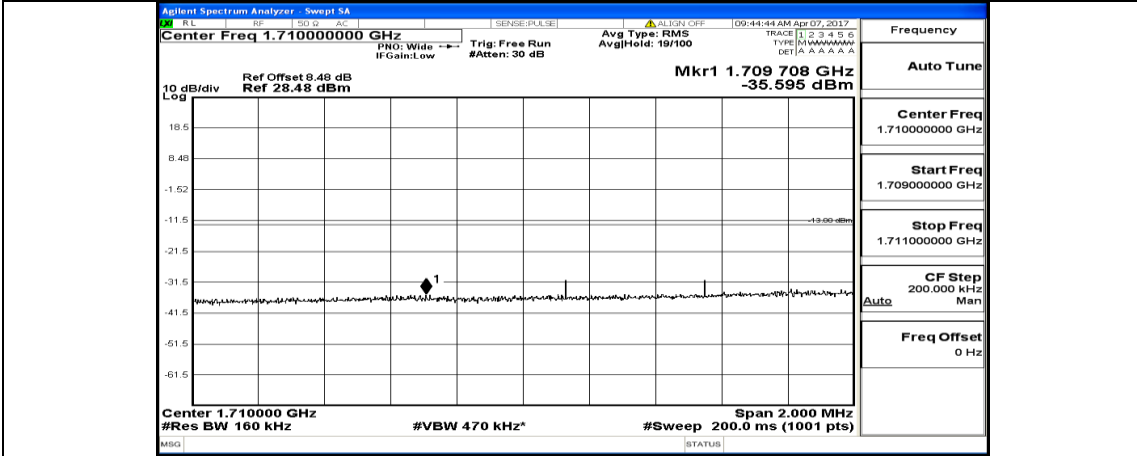

Channel Bandwidth: 10 MHz_HCH_16QAM_50RB#0

Channel Bandwidth: 15 MHz

(Channel Bandwidth:15 MHz) LCH_QPSK_1RB#74

(Channel Bandwidth:15 MHz) LCH_QPSK_37RB#0

(Channel Bandwidth:15 MHz) LCH_QPSK_37RB#18

(Channel Bandwidth:15 MHz) LCH_QPSK_37RB#38