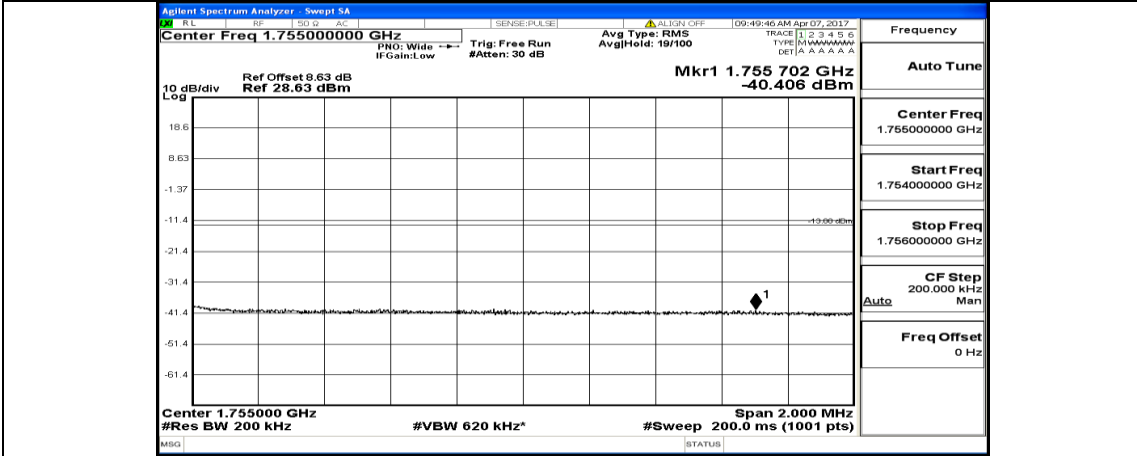

(Channel Bandwidth:20 MHz)_HCH_16QAM_50RB#25