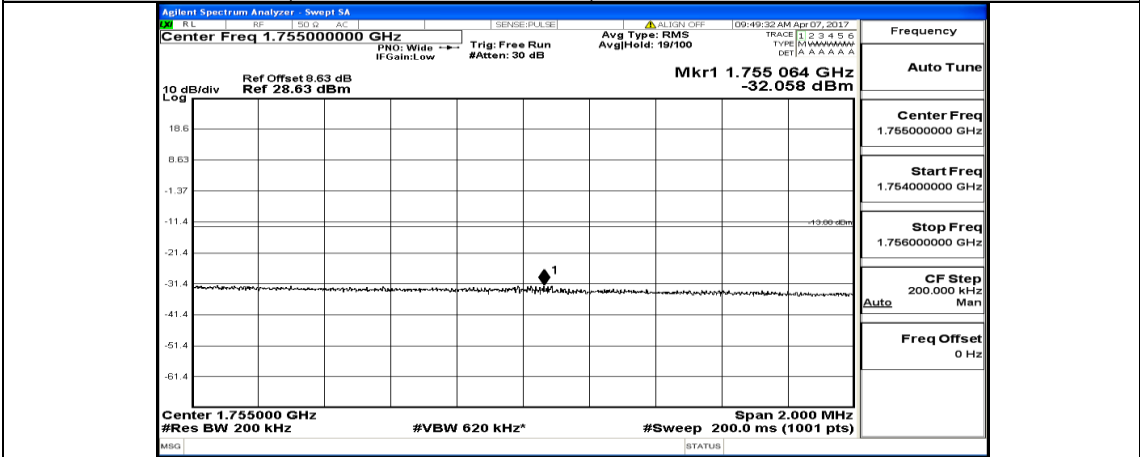

(Channel Bandwidth:20 MHz)_HCH_QPSK_50RB#50