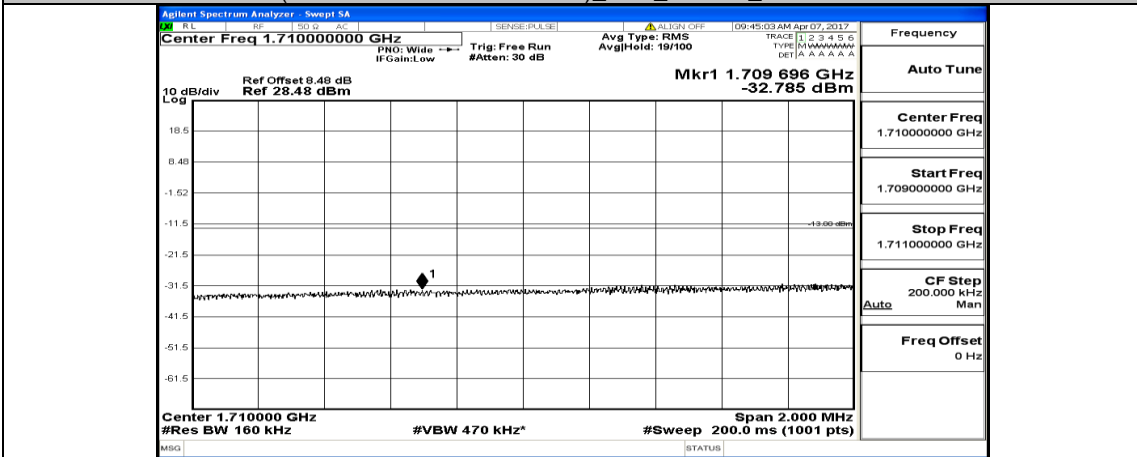

(Channel Bandwidth:15 MHz)_LCH_16QAM_37RB#38