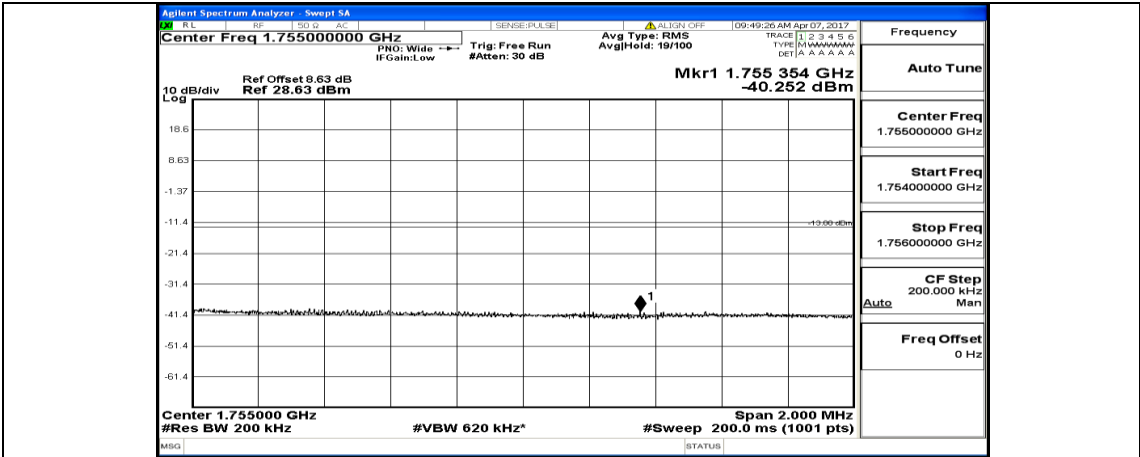

(Channel Bandwidth:20 MHz)_HCH_QPSK_50RB#25