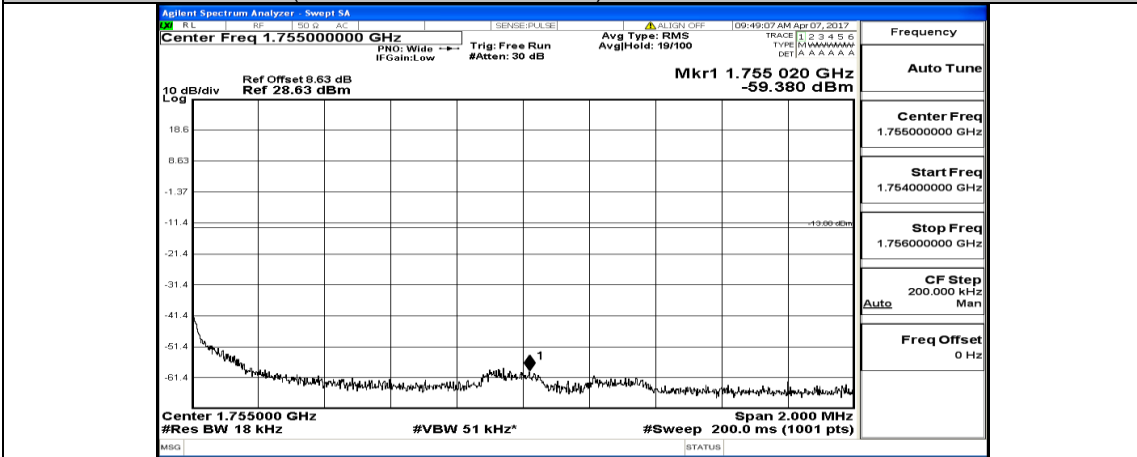

(Channel Bandwidth:20 MHz)_HCH_16QAM_1RB#49