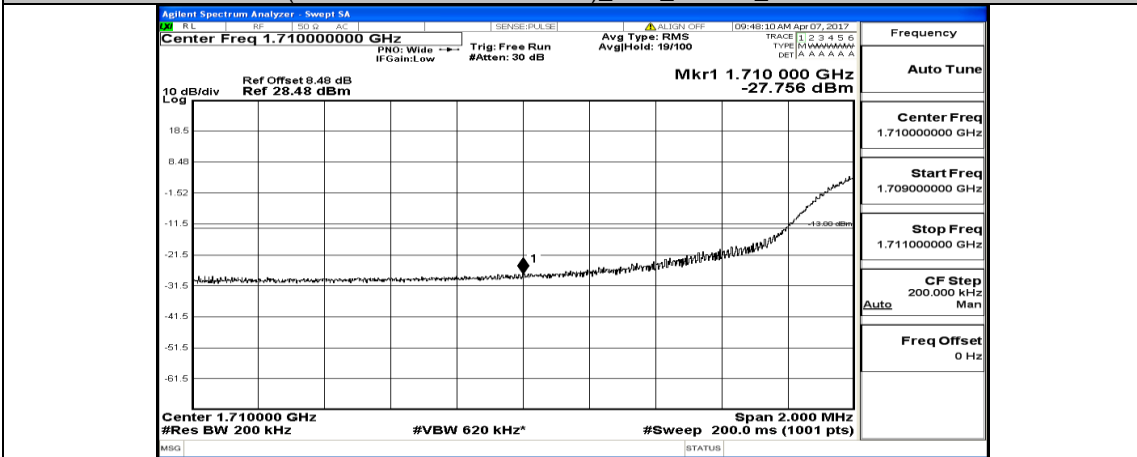

(Channel Bandwidth:20 MHz)_LCH_16QAM_1RB#0

(Channel Bandwidth:20 MHz)_LCH_16QAM_1RB#49

(Channel Bandwidth:20 MHz)_LCH_16QAM_1RB#99

(Channel Bandwidth:20 MHz)_LCH_16QAM_50RB#0

(Channel Bandwidth:20 MHz)_LCH_16QAM_50RB#25