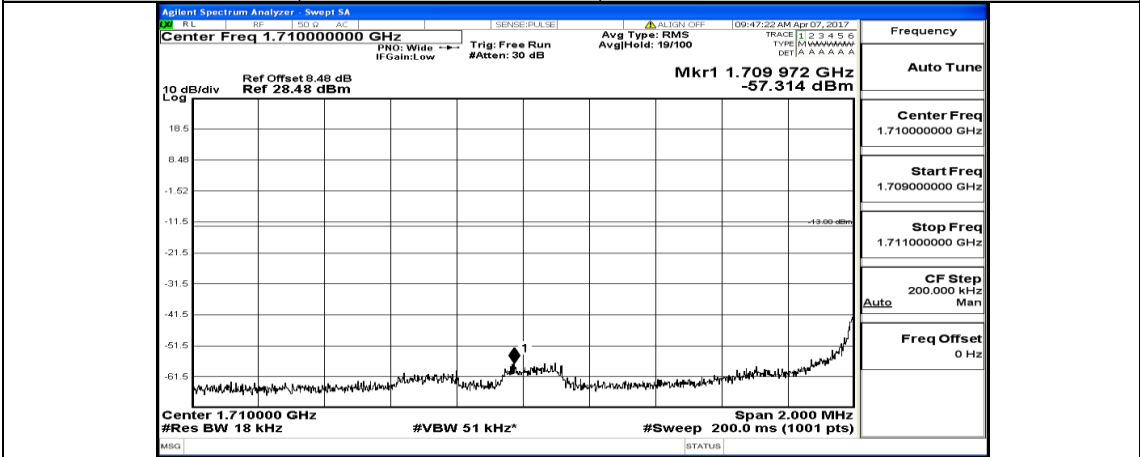

(Channel Bandwidth:15 MHz)_HCH_16QAM_37RB#38

(Channel Bandwidth:15 MHz) HCH_16QAM_75RB#0

Channel Bandwidth: 20 MHz

(Channel Bandwidth:20 MHz) LCH_QPSK_1RB#49

(Channel Bandwidth:20 MHz) LCH_QPSK_1RB#99

(Channel Bandwidth:20 MHz) LCH_QPSK_50RB#0