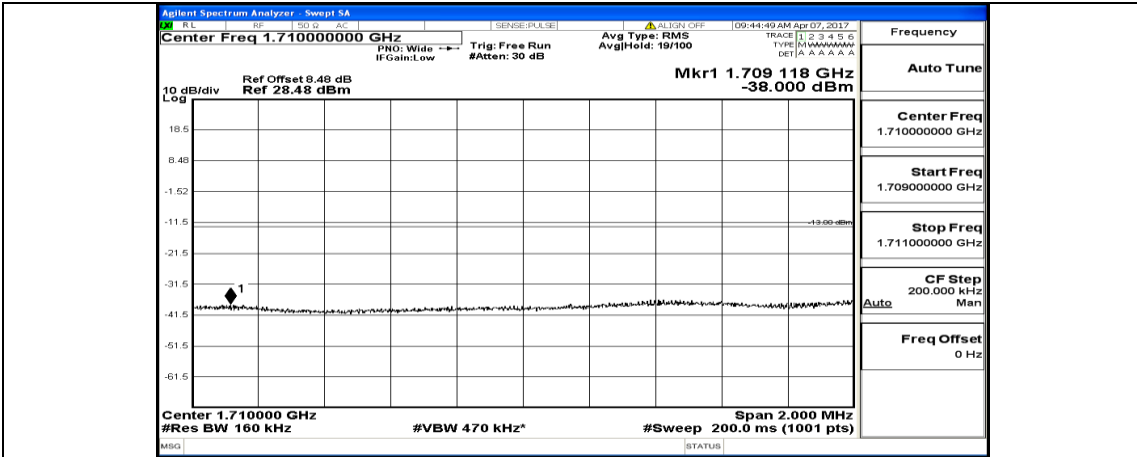

Channel Bandwidth: 10 MHz_HCH_16QAM_50RB#0

Channel Bandwidth: 15 MHz

(Channel Bandwidth:15 MHz) LCH_QPSK_1RB#74

(Channel Bandwidth:15 MHz) LCH_QPSK_37RB#0

(Channel Bandwidth:15 MHz) LCH_QPSK_37RB#18

(Channel Bandwidth:15 MHz) LCH_QPSK_37RB#38