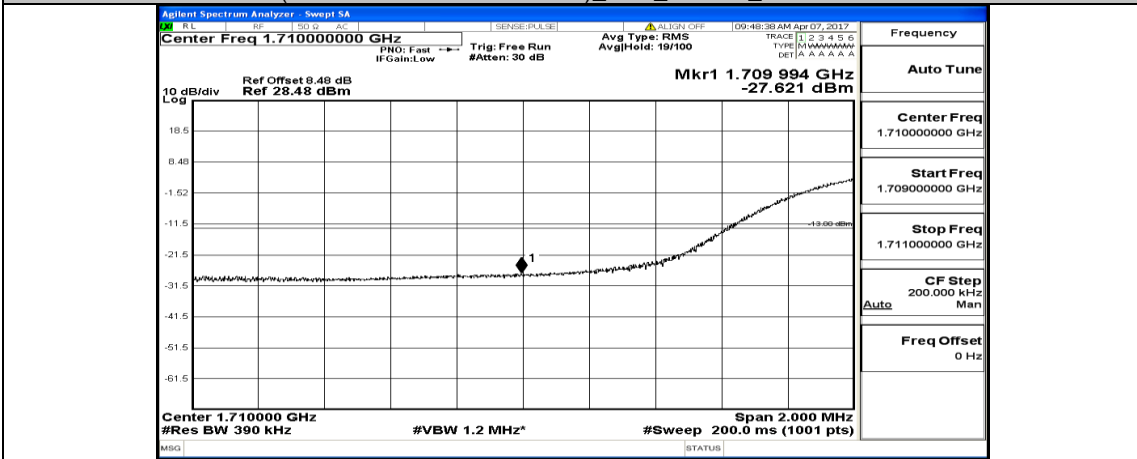

(Channel Bandwidth:20 MHz)_HCH_16QAM_1RB#0