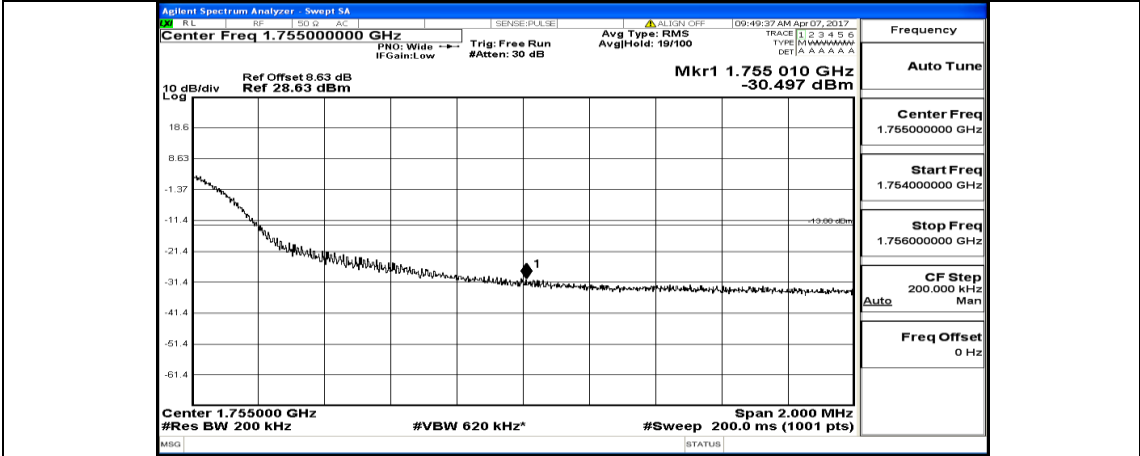

(Channel Bandwidth:20 MHz)_HCH_QPSK_1RB#99

(Channel Bandwidth:20 MHz)_HCH_QPSK_50RB#0

(Channel Bandwidth:20 MHz)_HCH_QPSK_50RB#25

(Channel Bandwidth:20 MHz)_HCH_QPSK_50RB#50

(Channel Bandwidth:20 MHz)_HCH_QPSK_100RB#0