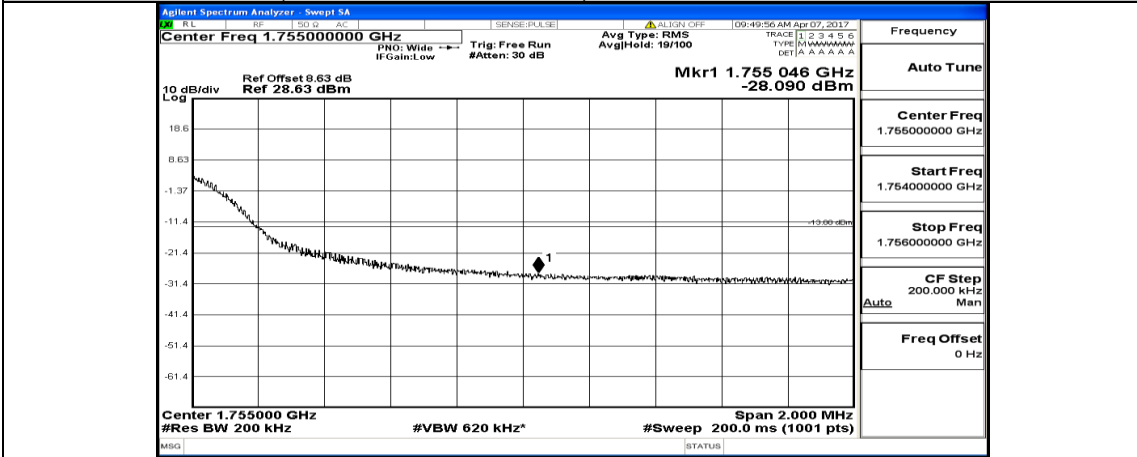

(Channel Bandwidth:20 MHz)_HCH_16QAM_100RB#0