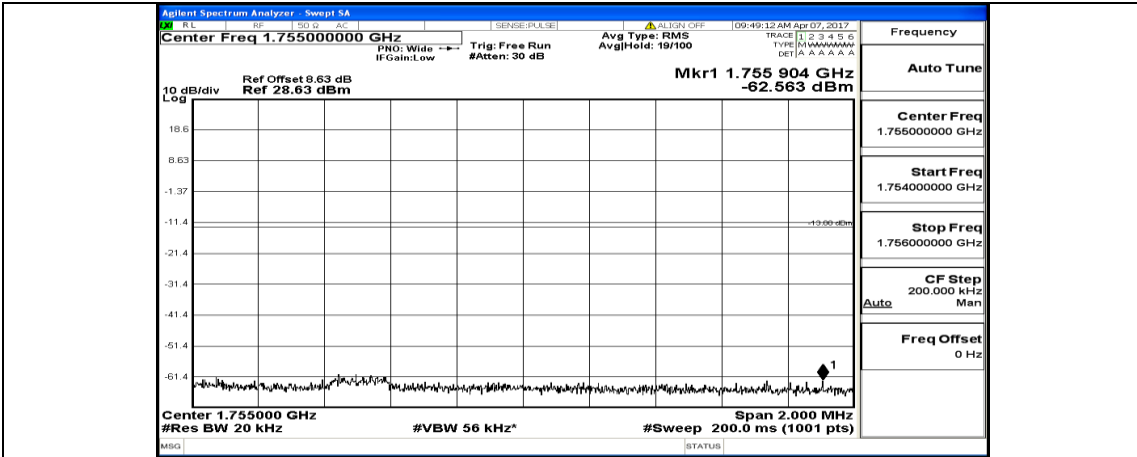

(Channel Bandwidth:20 MHz)_LCH_16QAM_50RB#50

(Channel Bandwidth:20 MHz)_LCH_16QAM_100RB#0

(Channel Bandwidth:20 MHz)_HCH_16QAM_1RB#0

(Channel Bandwidth:20 MHz)_HCH_16QAM_1RB#49

(Channel Bandwidth:20 MHz)_HCH_16QAM_1RB#99