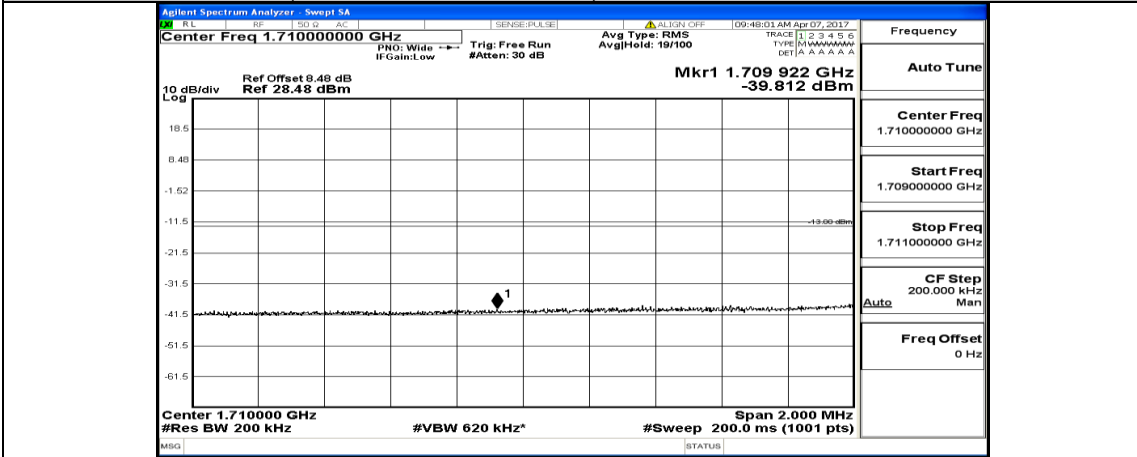

(Channel Bandwidth:20 MHz)_LCH_QPSK_100RB#0