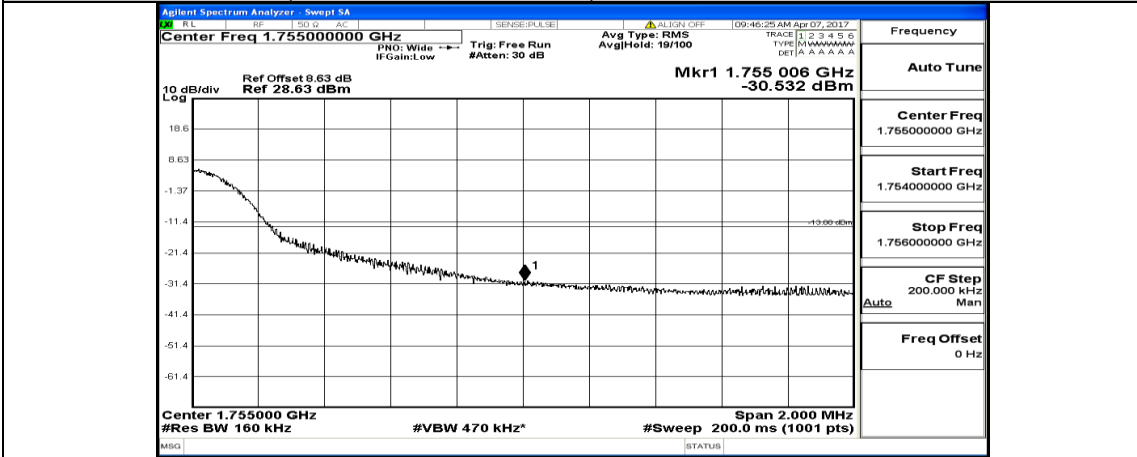

(Channel Bandwidth:15 MHz)_HCH_QPSK_75RB#0